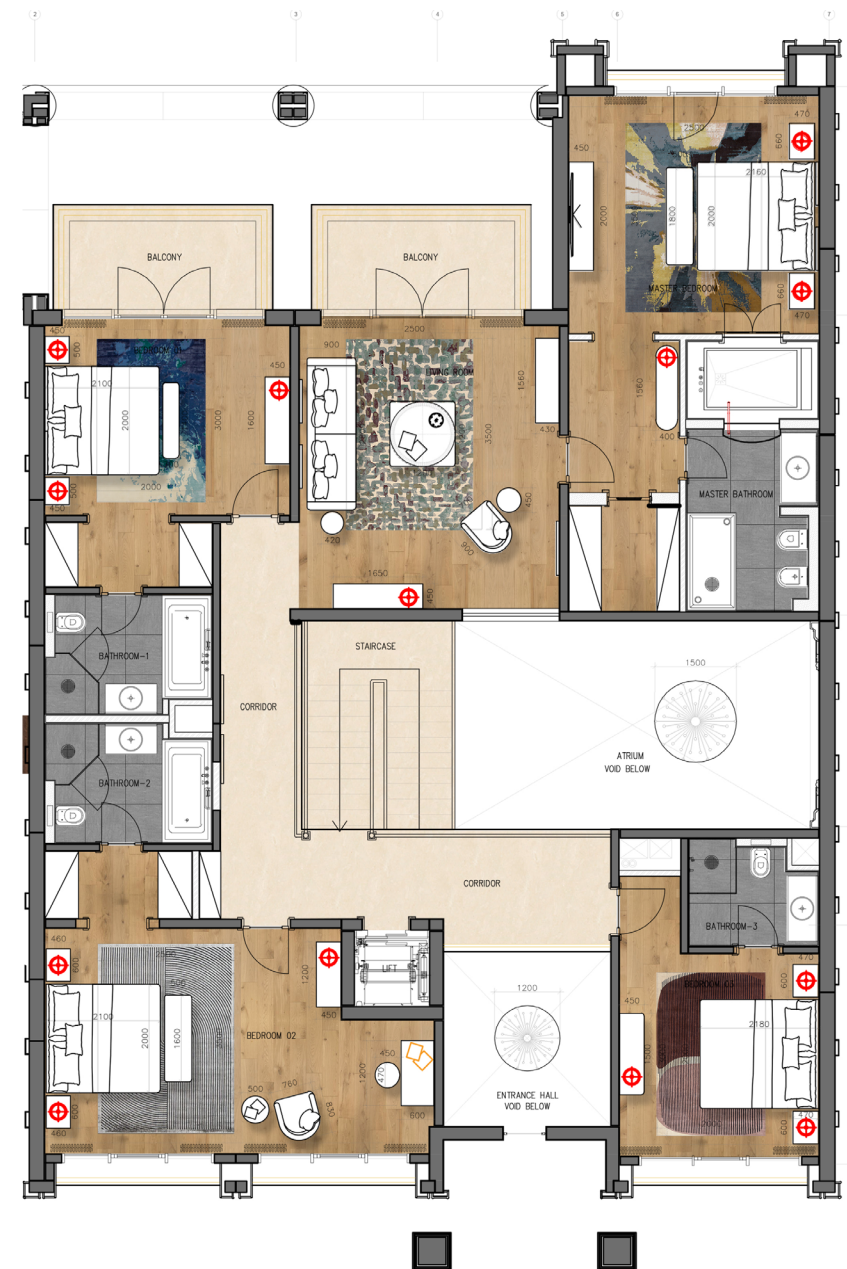

Beach / Seafront Villa

GROUND FLOOR

FIRST FLOOR

GROUND FLOOR AREAS	
Internal Area	296 Sqm
Deck Area	104 Sqm
Garden Area	475 Sqm
FIRST FLOOR AREAS	
Internal Area	253 Sqm
Balcony Area	16 Sqm
<hr/>	
Total Area	1,144 Sqm

Lagoon Villa

GROUND FLOOR

FIRST FLOOR

GROUND FLOOR AREAS

Internal Area 277 Sqm
Deck Area 147 Sqm

FIRST FLOOR AREAS

Internal Area 182 Sqm

Total Area 1,144 Sqm