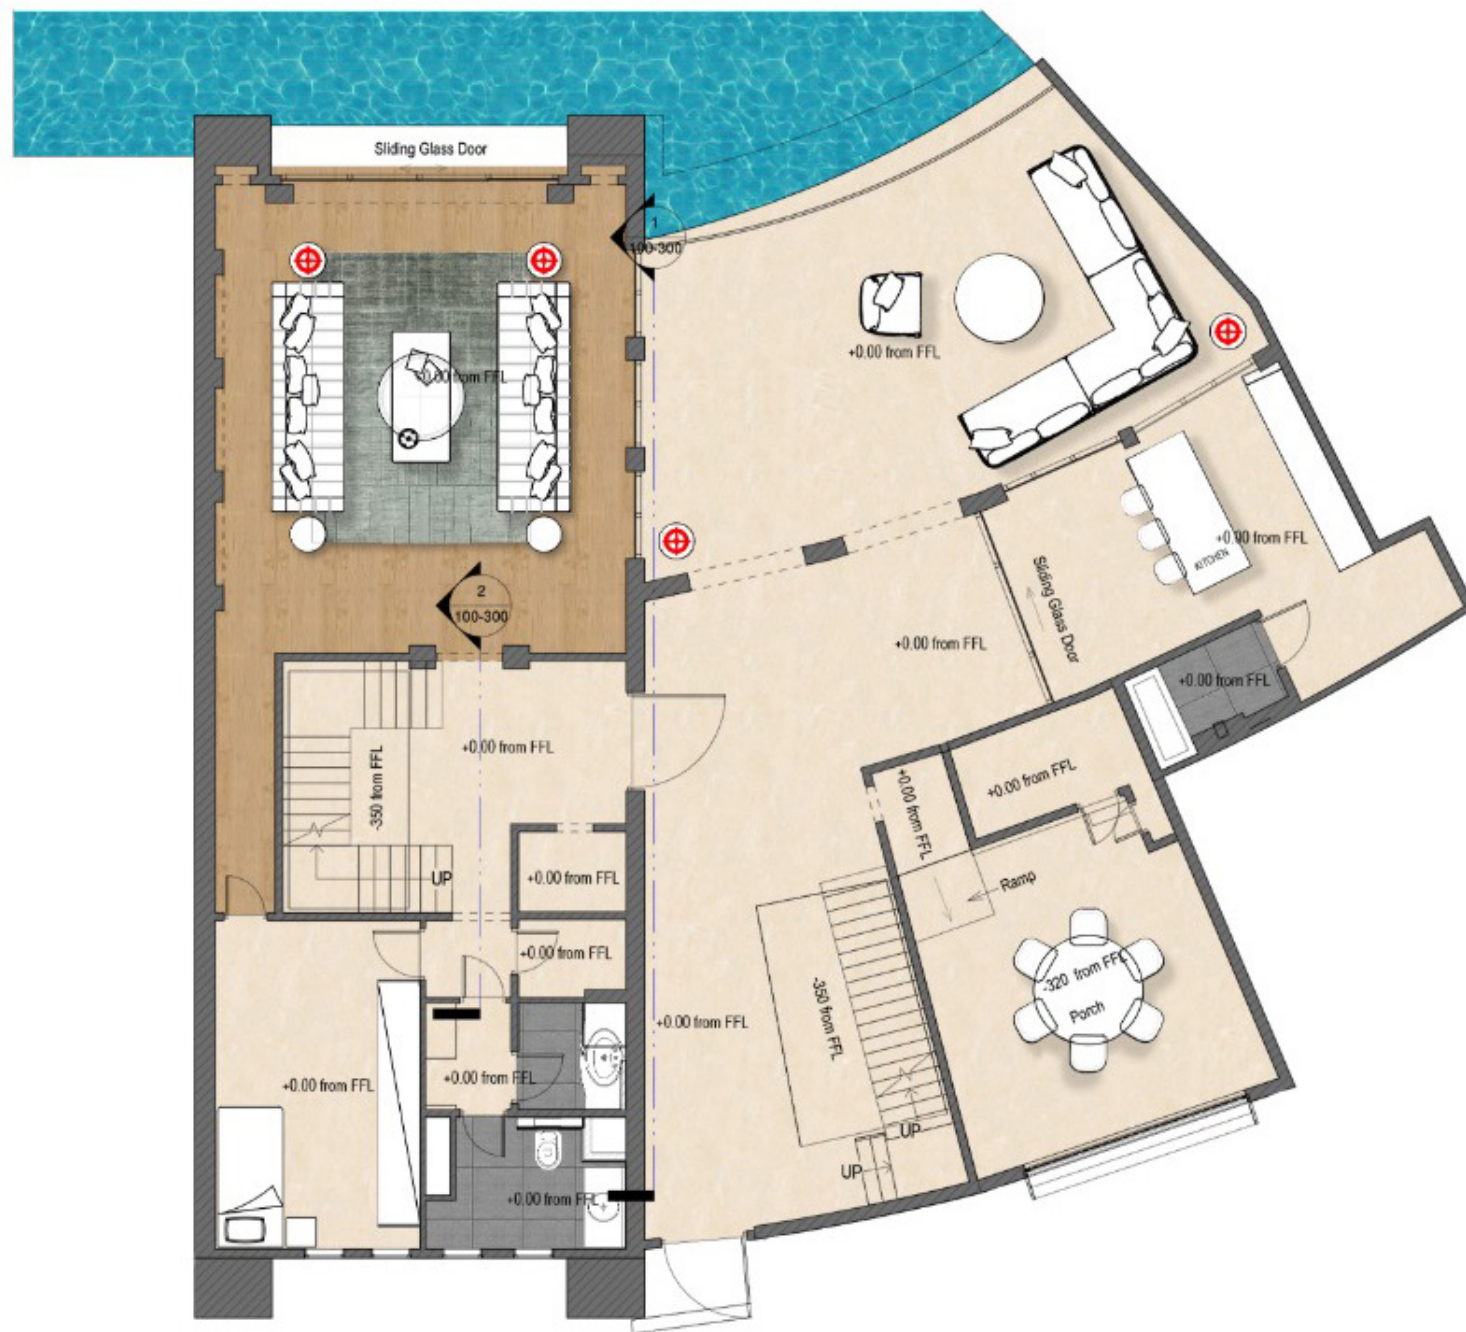

Beach / Seafront Villa

GROUND FLOOR

FIRST FLOOR

GROUND FLOOR AREAS	
Internal Area	296 Sqm
Deck Area	104 Sqm
Garden Area	475 Sqm
FIRST FLOOR AREAS	
Internal Area	253 Sqm
Balcony Area	16 Sqm
<hr/>	
Total Area	1,144 Sqm

Lagoon Villa

GROUND FLOOR

FIRST FLOOR

GROUND FLOOR AREAS

Internal Area 277 Sqm
Deck Area 147 Sqm

FIRST FLOOR AREAS

Internal Area 182 Sqm

Total Area 1,144 Sqm