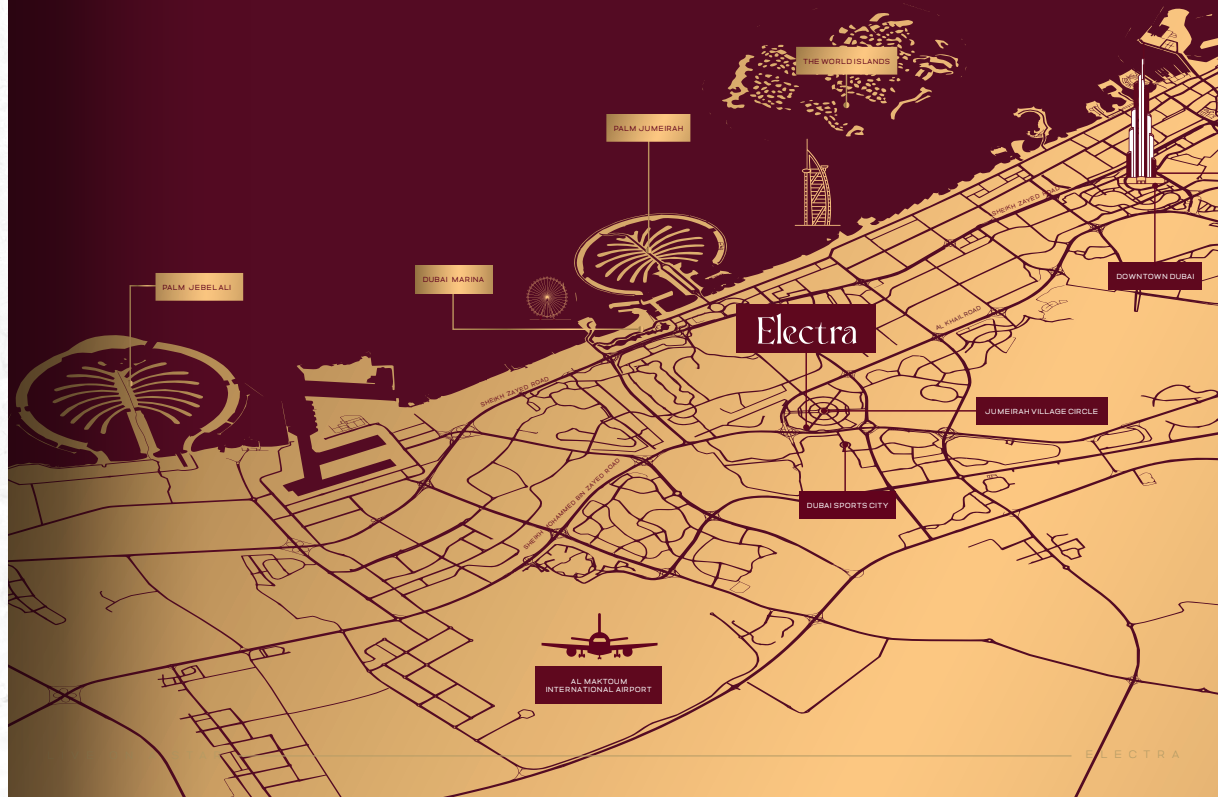

JVC's strategic location, close to major transportation hubs, including Sheikh Mohammed Bin Zayed Road, Al Khail Road, and Hessa Street, ensures seamless connectivity to Dubai's key destinations. Residents will surely enjoy convenient access to all that Dubai has to offer.

0-5

MINUTES

- Dubai Sports City
- Dubai International Cricket Stadium
- Dubai Auto drone
- Jumeirah Village Triangle
- Arjan
- Emirates Hills
- Jumeirah Golf Estates Golf & Country Club

10-15

MINUTES

- Burj Al Arab
- Palm Jumeirah
- Production City
- Motor City
- Al Barsha
- Dubai Studio City
- Al Furjan

15-25

MINUTES

- Downtown / Burj Khalifa
- Business Bay
- Dubai Investments Park
- Dubai Investments Park
- Al Makhtoum International Airport
- IMG Worlds of Adventure
- Global Village
- Expo 2020

MALLS

- Circle Mall JVC
- City Centre Meaisem
- Dubai Hills Mall
- Al Barsha Mall
- Mall of the Emirates
- City Land Mall

SCHOOLS

- JSS International School
- Sunmarke School
- Gems Founders School
- Dwight School Dubai
- Gems Metropole School
- King's School Al Barsha

HOSPITALS

- Saudi German Hospital
- Emirates Hospital Day Surgery
- Mediclinic Parkview Hospital
- NMC Royal Hospital
- King's College Hospital London