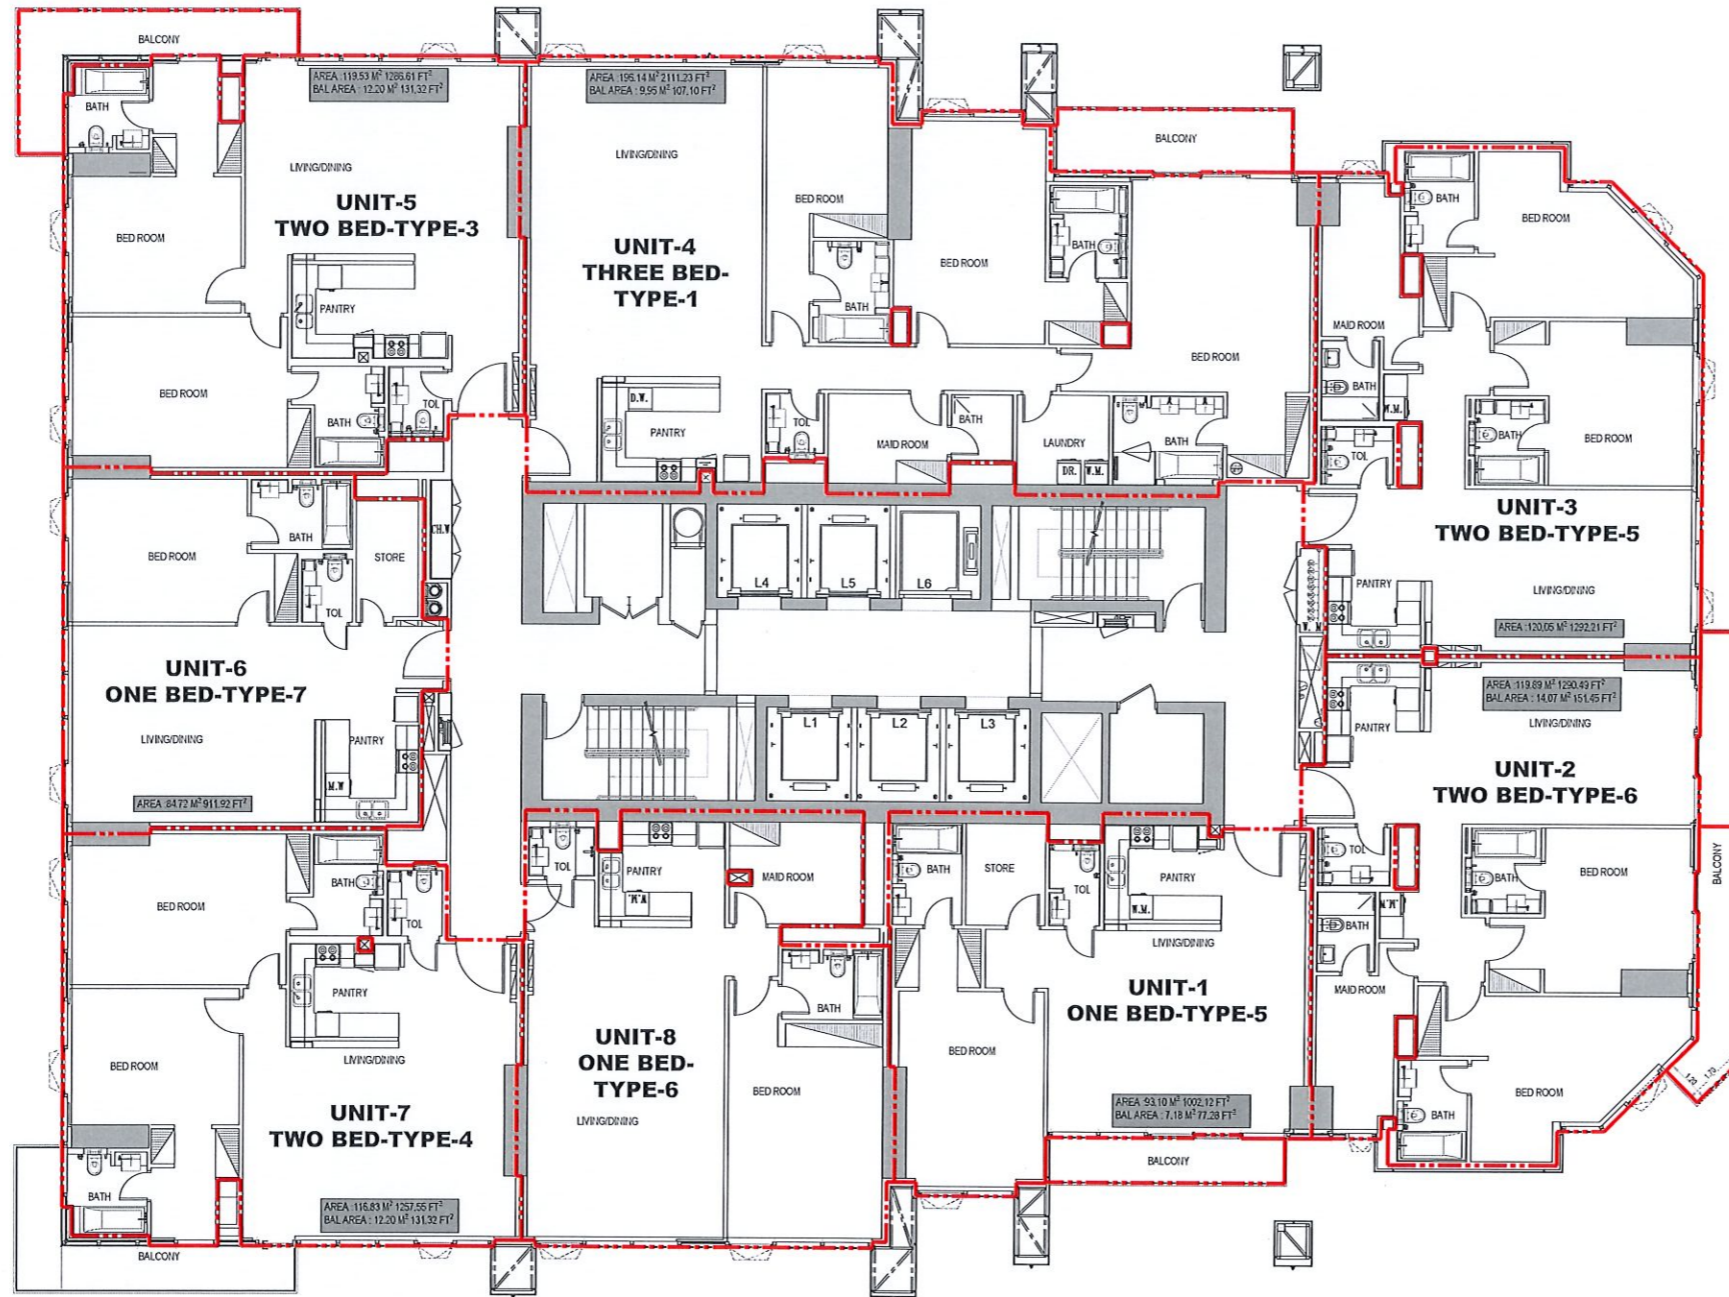

ME DO RE Residential Tower

PLOT No : 3930980 JLT Cluster L1

Location : Jumeirah lake Towers

FLOOR PLAN

Jumeirah Island / Uptown

ME DO RE

Almas Lake / Meadow

Uptown / Community

Lake Side / Sea

UNIT NO	UNIT TYPE
2001	ONE BED ROOM TYPE-5
2002	TWO BED ROOM TYPE-6
2003	TWO BED ROOM TYPE-5
2004	THREE BED ROOM TYPE-1
2005	TWO BED ROOM TYPE-3
2006	ONE BED ROOM TYPE-7
2007	TWO BED ROOM TYPE-4
2008	ONE BED ROOM TYPE-6

Note: Typical unit type varies in balcony

TYPICAL 20TH TO 38TH FLOOR

DATE : 12th April 2023 | Rev : 00