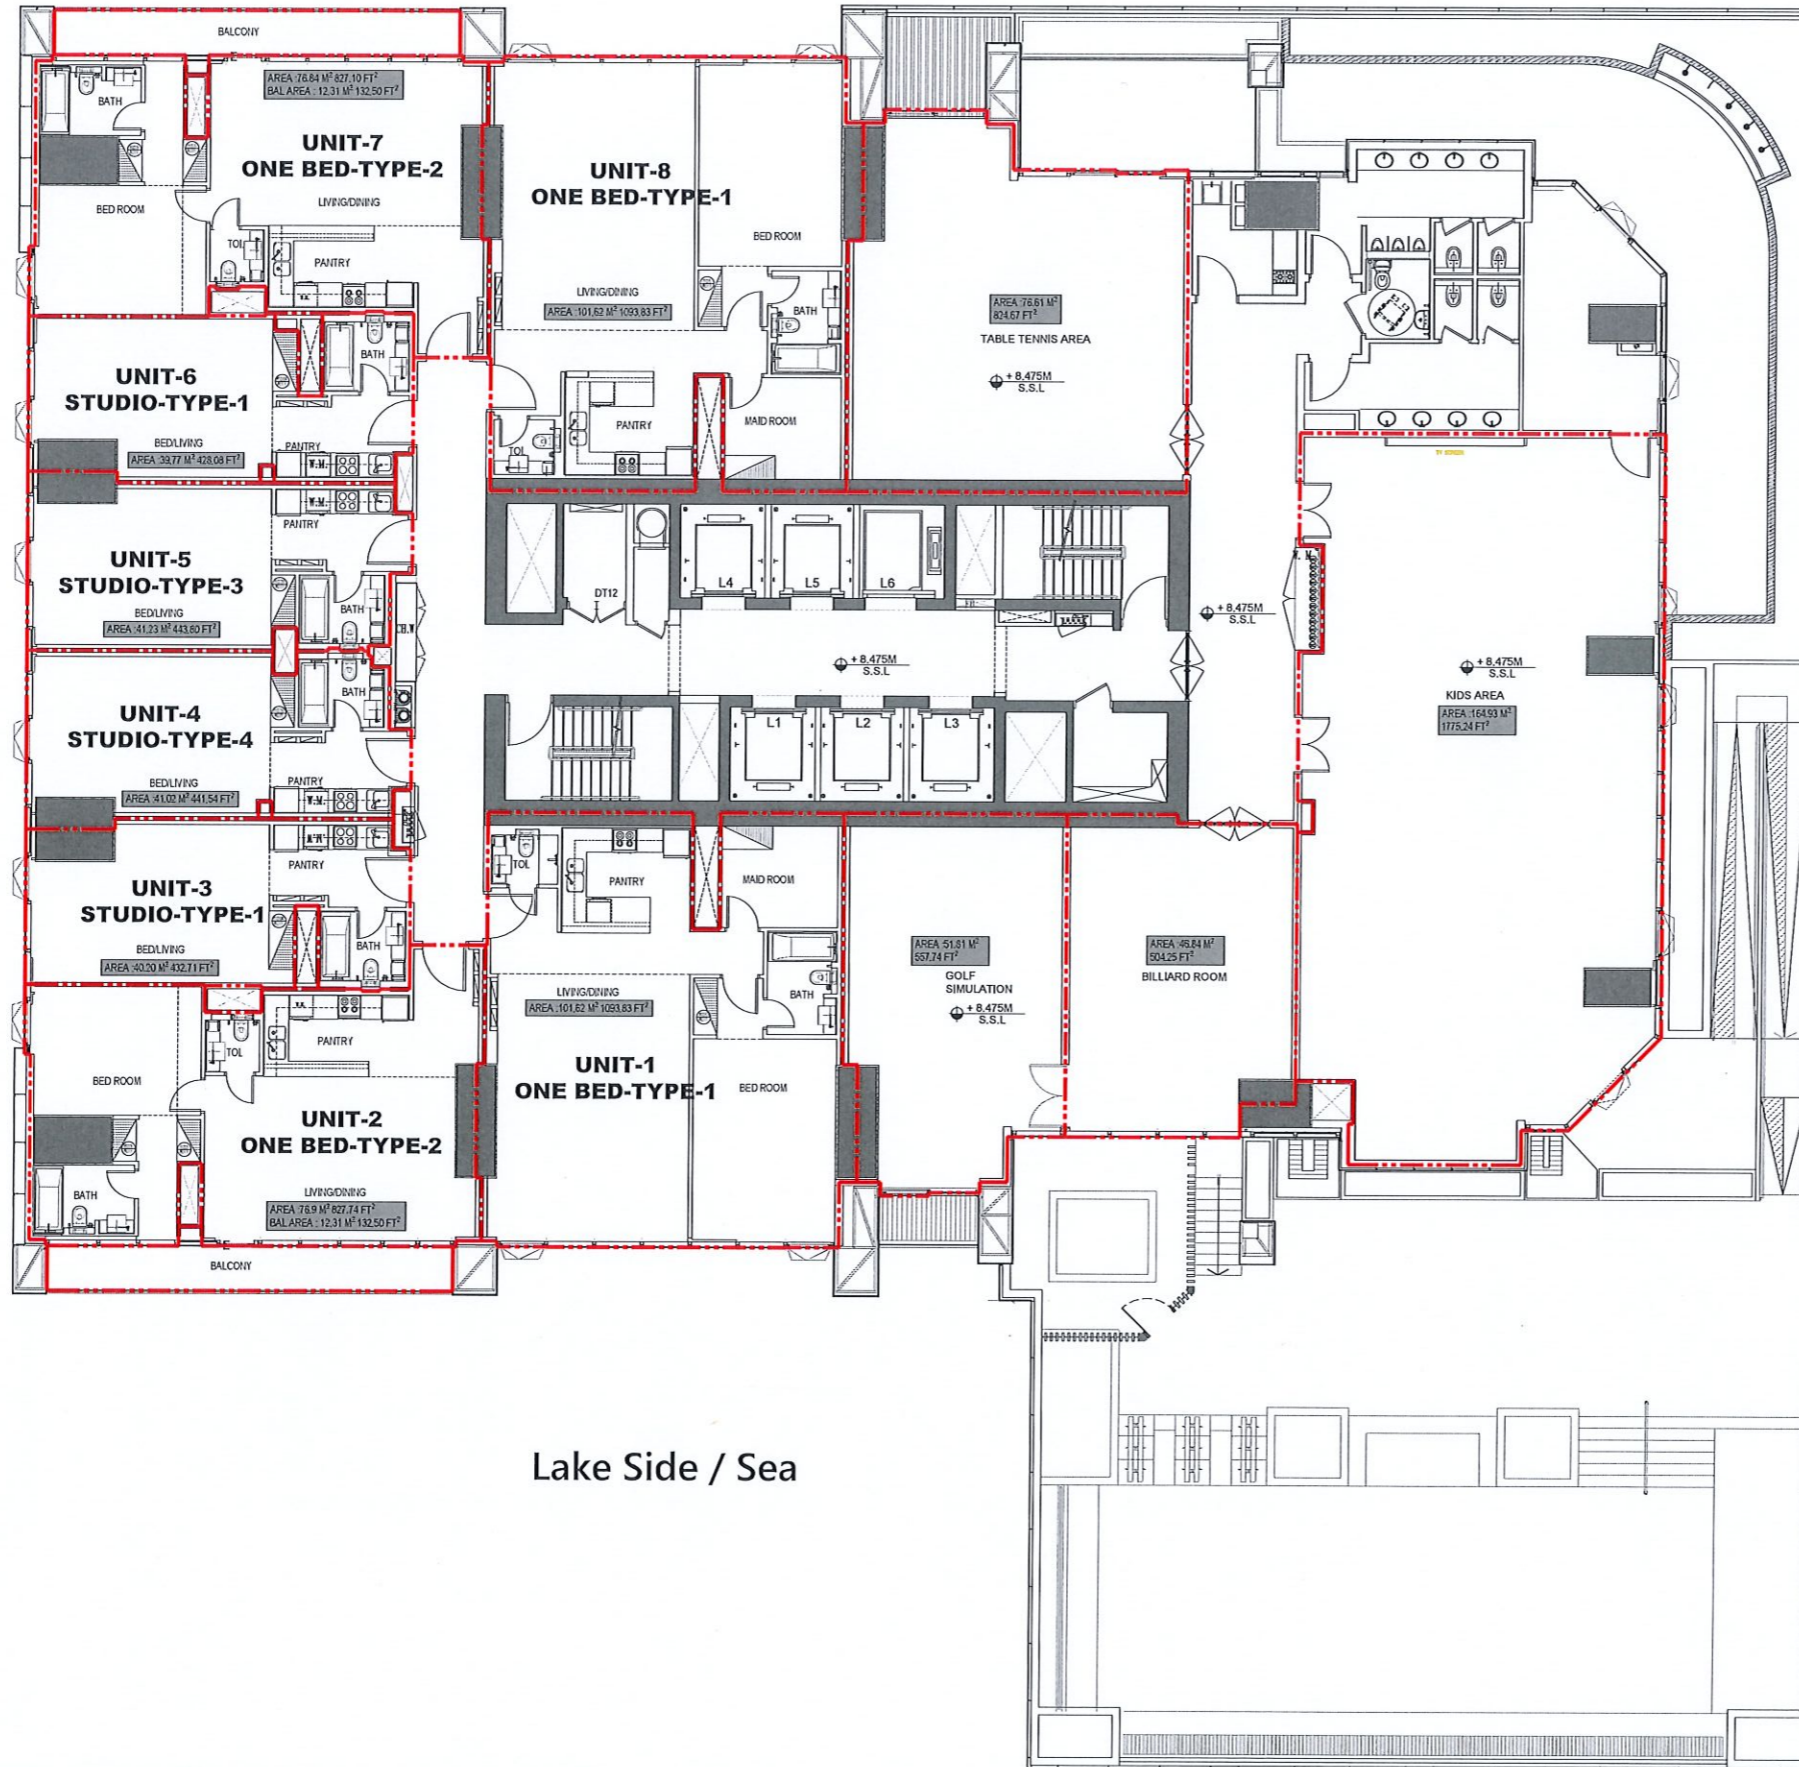

Typical Studio

Typical 1 Bedroom

Typical 2 Bedroom

Typical 3 Bedroom

# ME DO RE Residential Tower

PLOT No : 3930980 JLT Cluster L1

Location : Jumeirah lake Towers

KEY PLAN

Jumeirah Island / Uptown

Almas Lake / Meadow

Uptown / Community

2ND FLOOR

## KEY PLAN