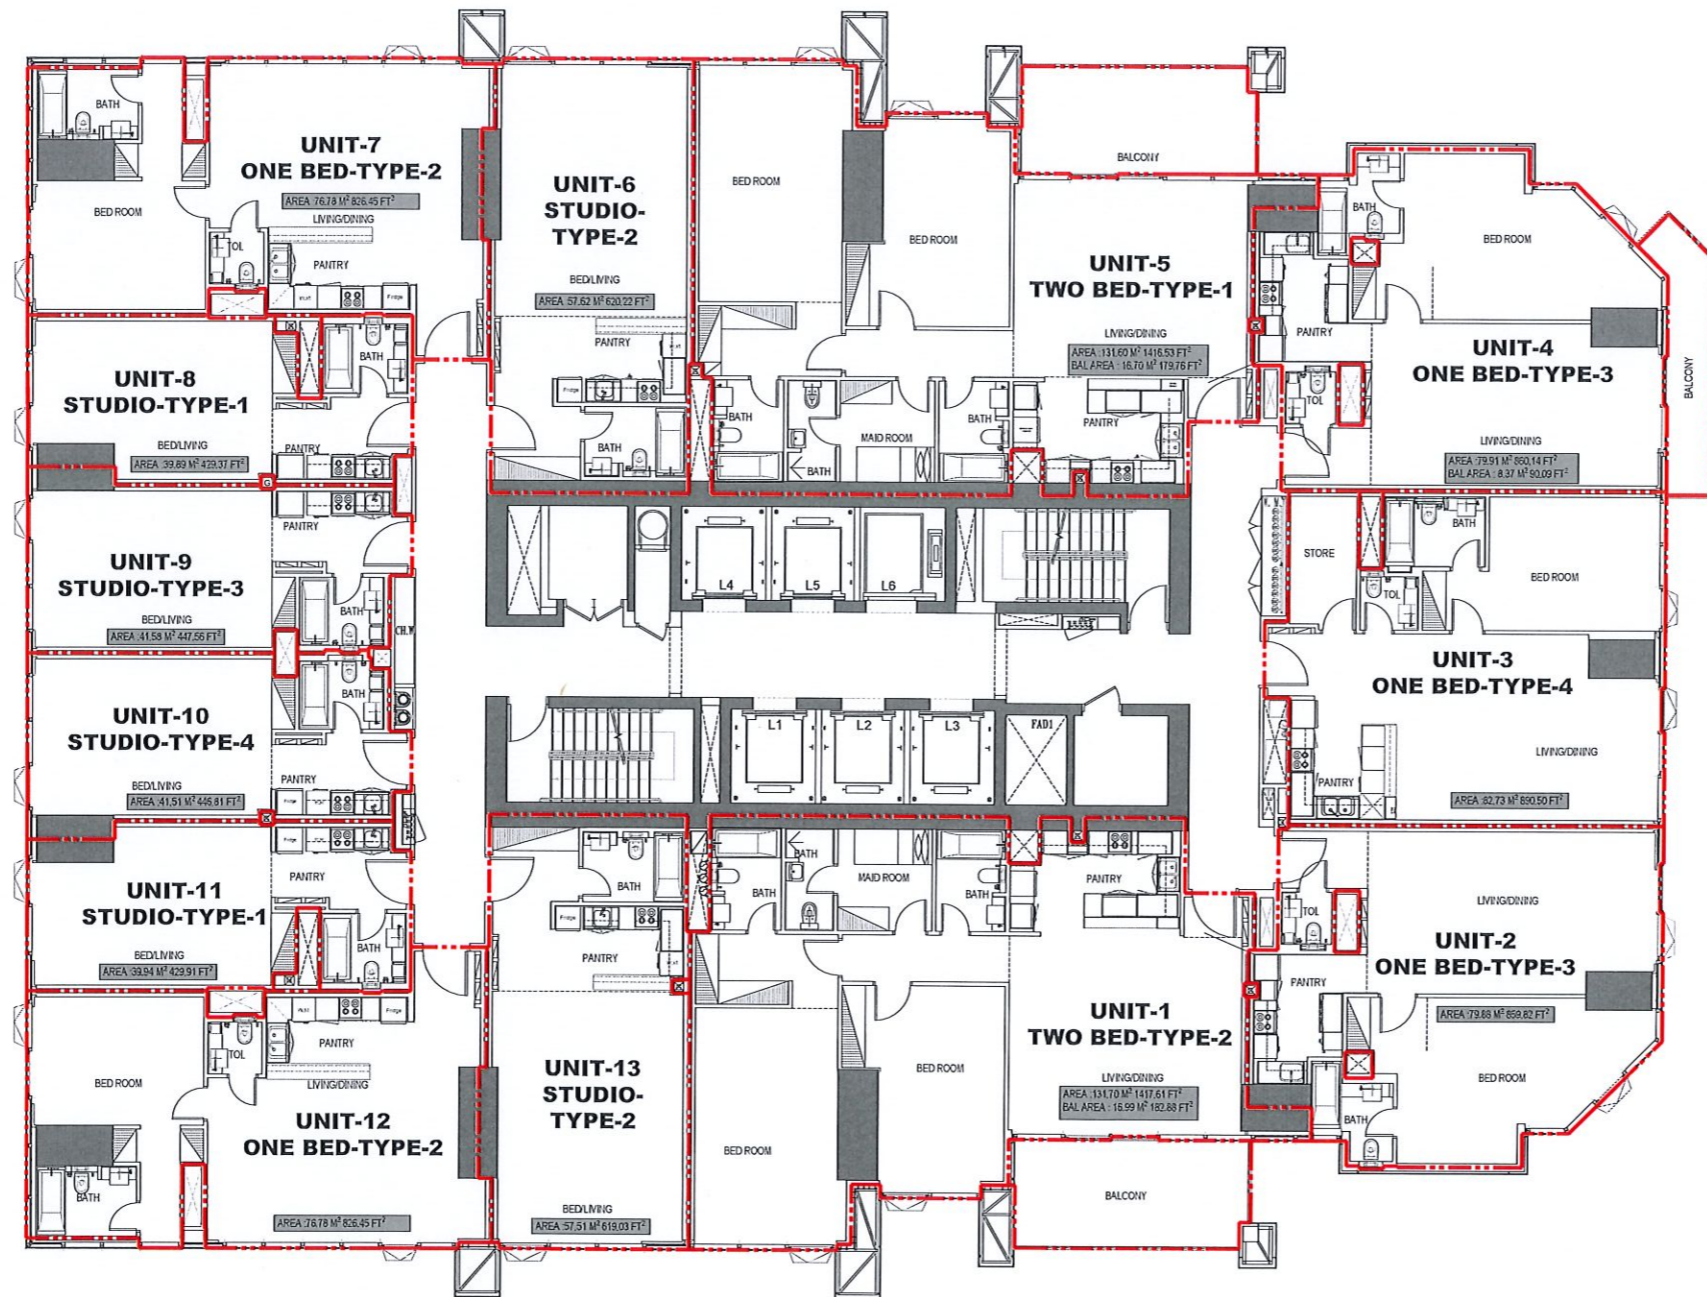

ME DO RE Residential Tower

PLOT No : 3930980 JLT Cluster L1

Location : Jumeirah lake Towers

KEY PLAN

Jumeirah Island / Uptown

ME DO RE

Almas Lake / Meadow

Uptown / Community

Lake Side / Sea

TYPICAL 8TH TO 19TH FLOOR

UNIT NO	UNIT TYPE
801	TWO BED ROOM TYPE-1
802	ONE BED ROOM TYPE-3
803	ONE BED ROOM TYPE-4
804	ONE BED ROOM TYPE-3
805	TWO BED ROOM TYPE-1
806	STUDIO TYPE-2
807	ONE BED ROOM TYPE-2
808	STUDIO TYPE-1
809	STUDIO TYPE-3
810	STUDIO TYPE-4
811	STUDIO TYPE-1
812	ONE BED ROOM TYPE-12
813	STUDIO TYPE-2

Note: Typical unit type varies in balcony