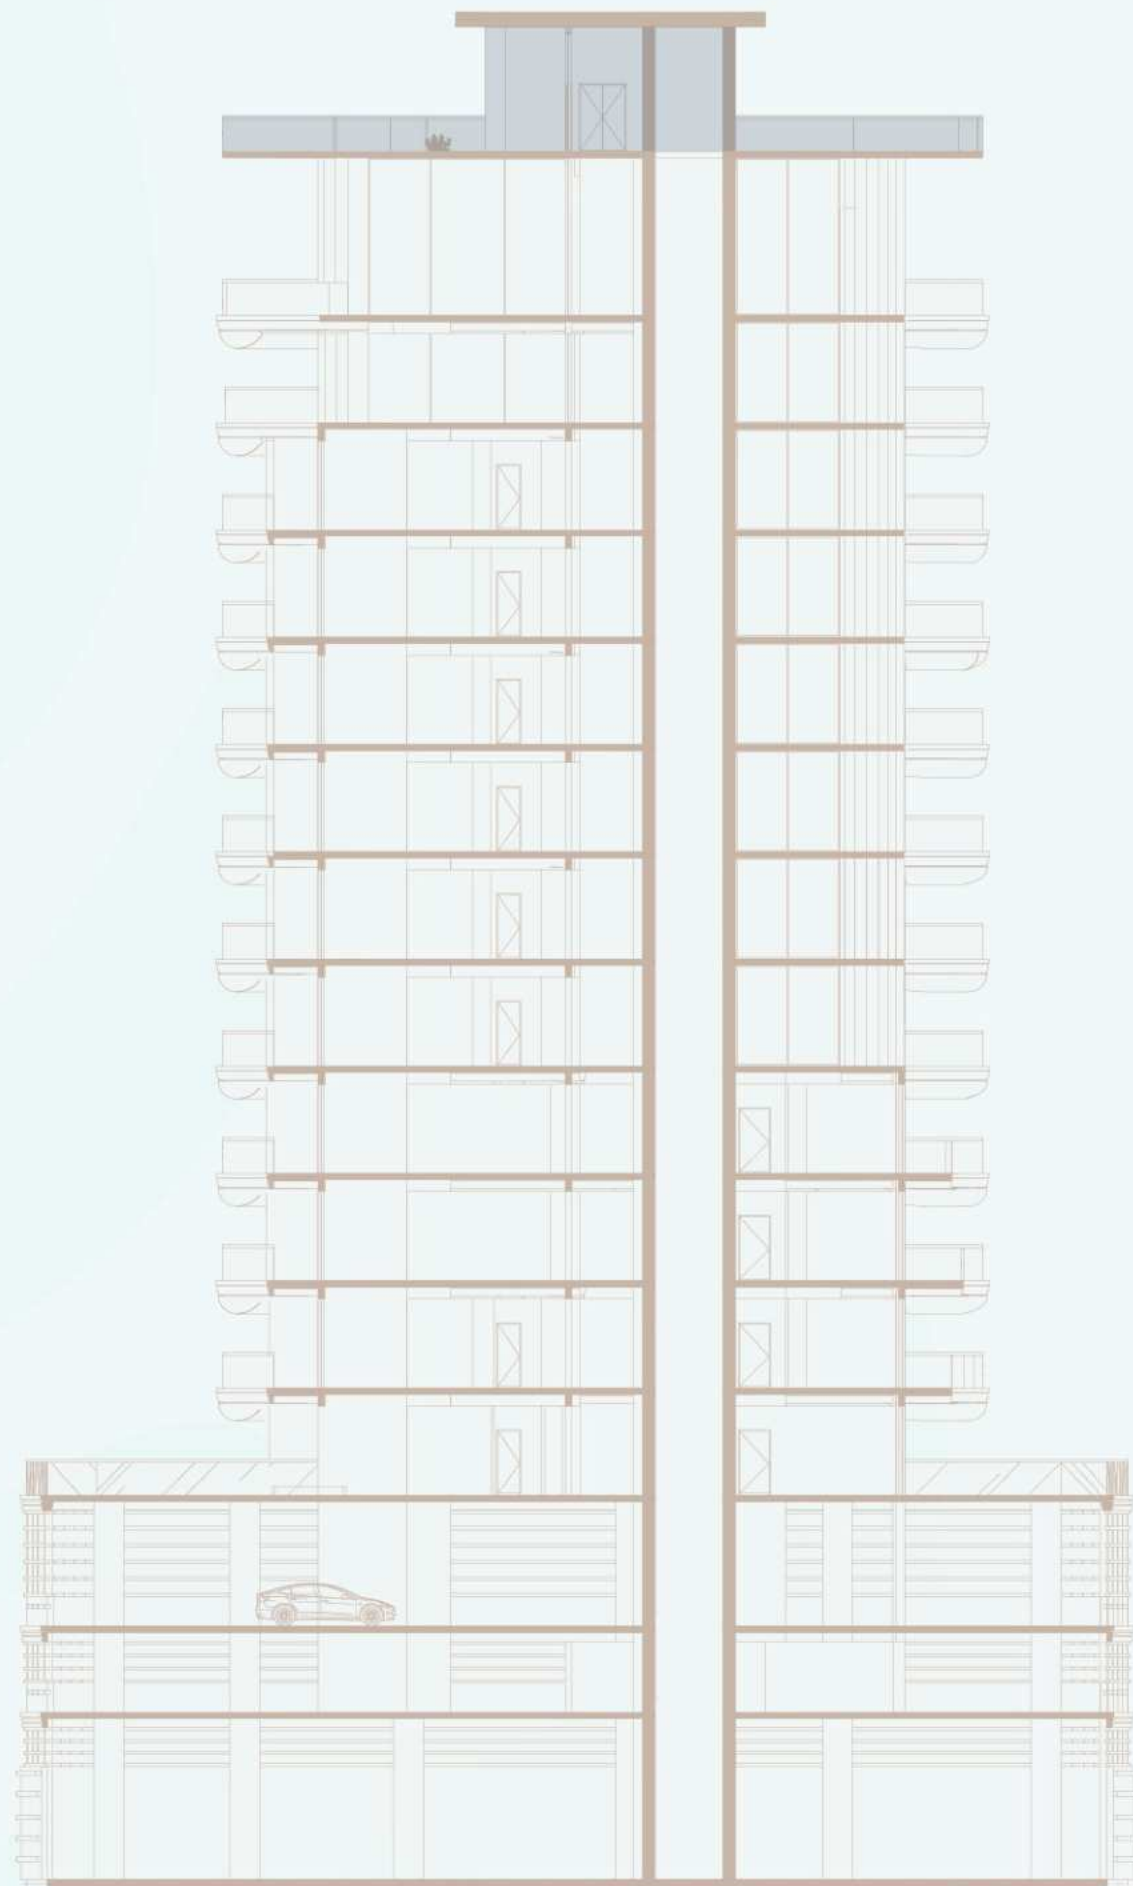

RESIDENCE

10TH FLOOR

IMTIAZ

- 1 BEDROOM
- 2 BEDROOMS
- PRIVATE POOL

BEACH WALK

RESIDENCE

11TH FLOOR

IMTIAZ

- 01 YOGA AREA
- 02 SITTING LOUNGE
- 03 MEETING ZONE

- 1 BEDROOM
- 2 BEDROOMS
- PRIVATE POOL

BEACH WALK

RESIDENCE

12TH FLOOR

IMTIAZ

- 1 BEDROOM
- 2 BEDROOMS
- PRIVATE POOL

BEACH WALK

RESIDENCE

ROOFTOP

IMTIAZ

- 01 MAIN POOL
- 02 SUNBED ON WATER
- 03 SUNBATHING LOUNGE
- 04 SUNBED ON LAWN
- 05 SUNBED ZONE
- 06 KIDS POOL
- 07 WATER FEATURE
- 08 MEETING ZONE