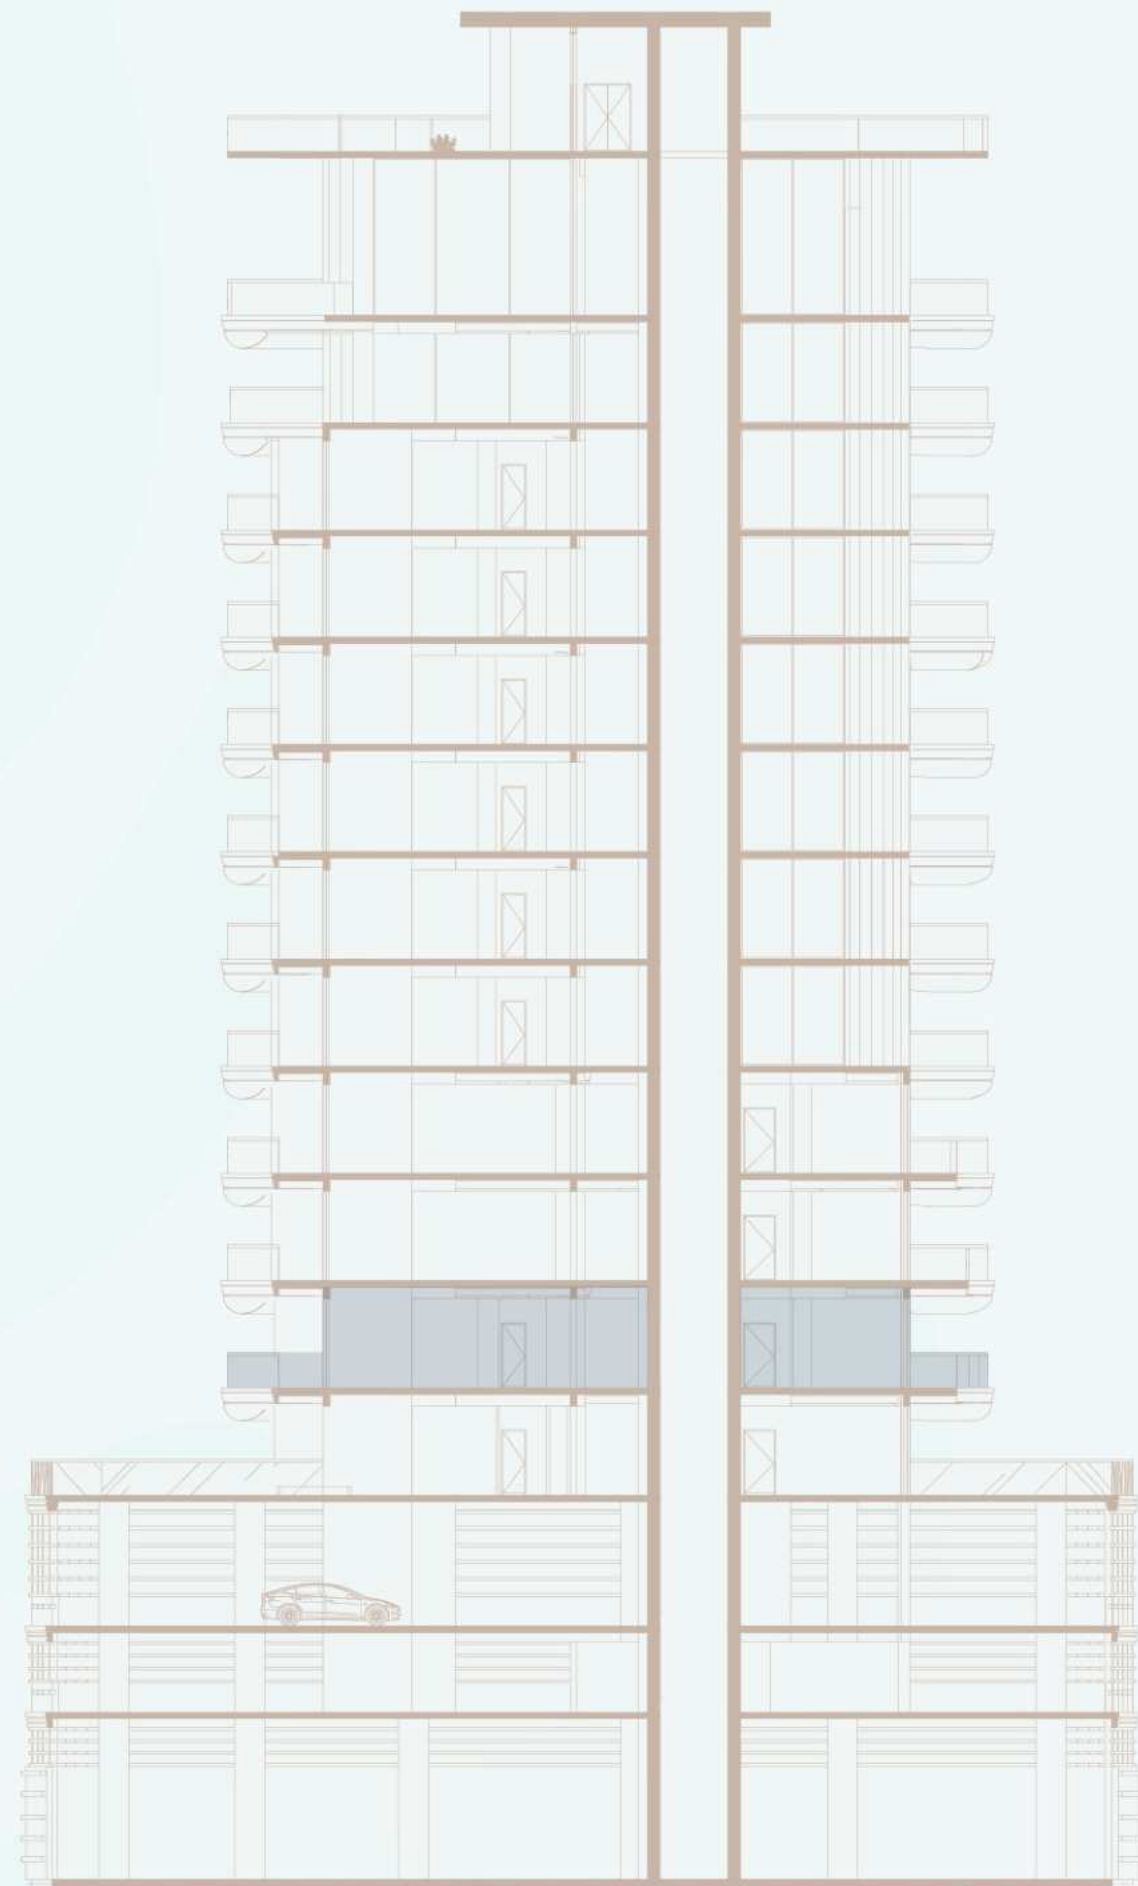

FLOOR PLANS

BEACH
WALK

RESIDENCE

IMTIAZ

BEACH WALK

RESIDENCE

1ST FLOOR

IMTIAZ

- | | | | | |
|------------|----------------------|--------------------|-----------------|-------------------|
| CLUB HOUSE | 01 POOL | 04 OUTDOOR DINNING | 07 SITTING ZONE | 10 PRIVATE GARDEN |
| STUDIO | 02 POOL PERGOLA | 05 KIDS ZONE | 08 OUTDOOR GYM | 11 INDOOR GYM |
| 1 BEDROOM | 03 SUNBATHING LOUNGE | 06 MEETING ZONE | 09 SUNBED ZONE | |

BEACH WALK

RESIDENCE

2ND FLOOR

IMTIAZ

- STUDIO
- 1 BEDROOM
- 2 BEDROOMS
- PRIVATE POOL

BEACH WALK

RESIDENCE

3RD FLOOR

IMTIAZ

- 1 BEDROOM
- 2 BEDROOMS
- PRIVATE POOL

BEACH WALK

RESIDENCE

4TH FLOOR

IMTIAZ

- 1 BEDROOM
- 2 BEDROOMS
- PRIVATE POOL

BEACH WALK