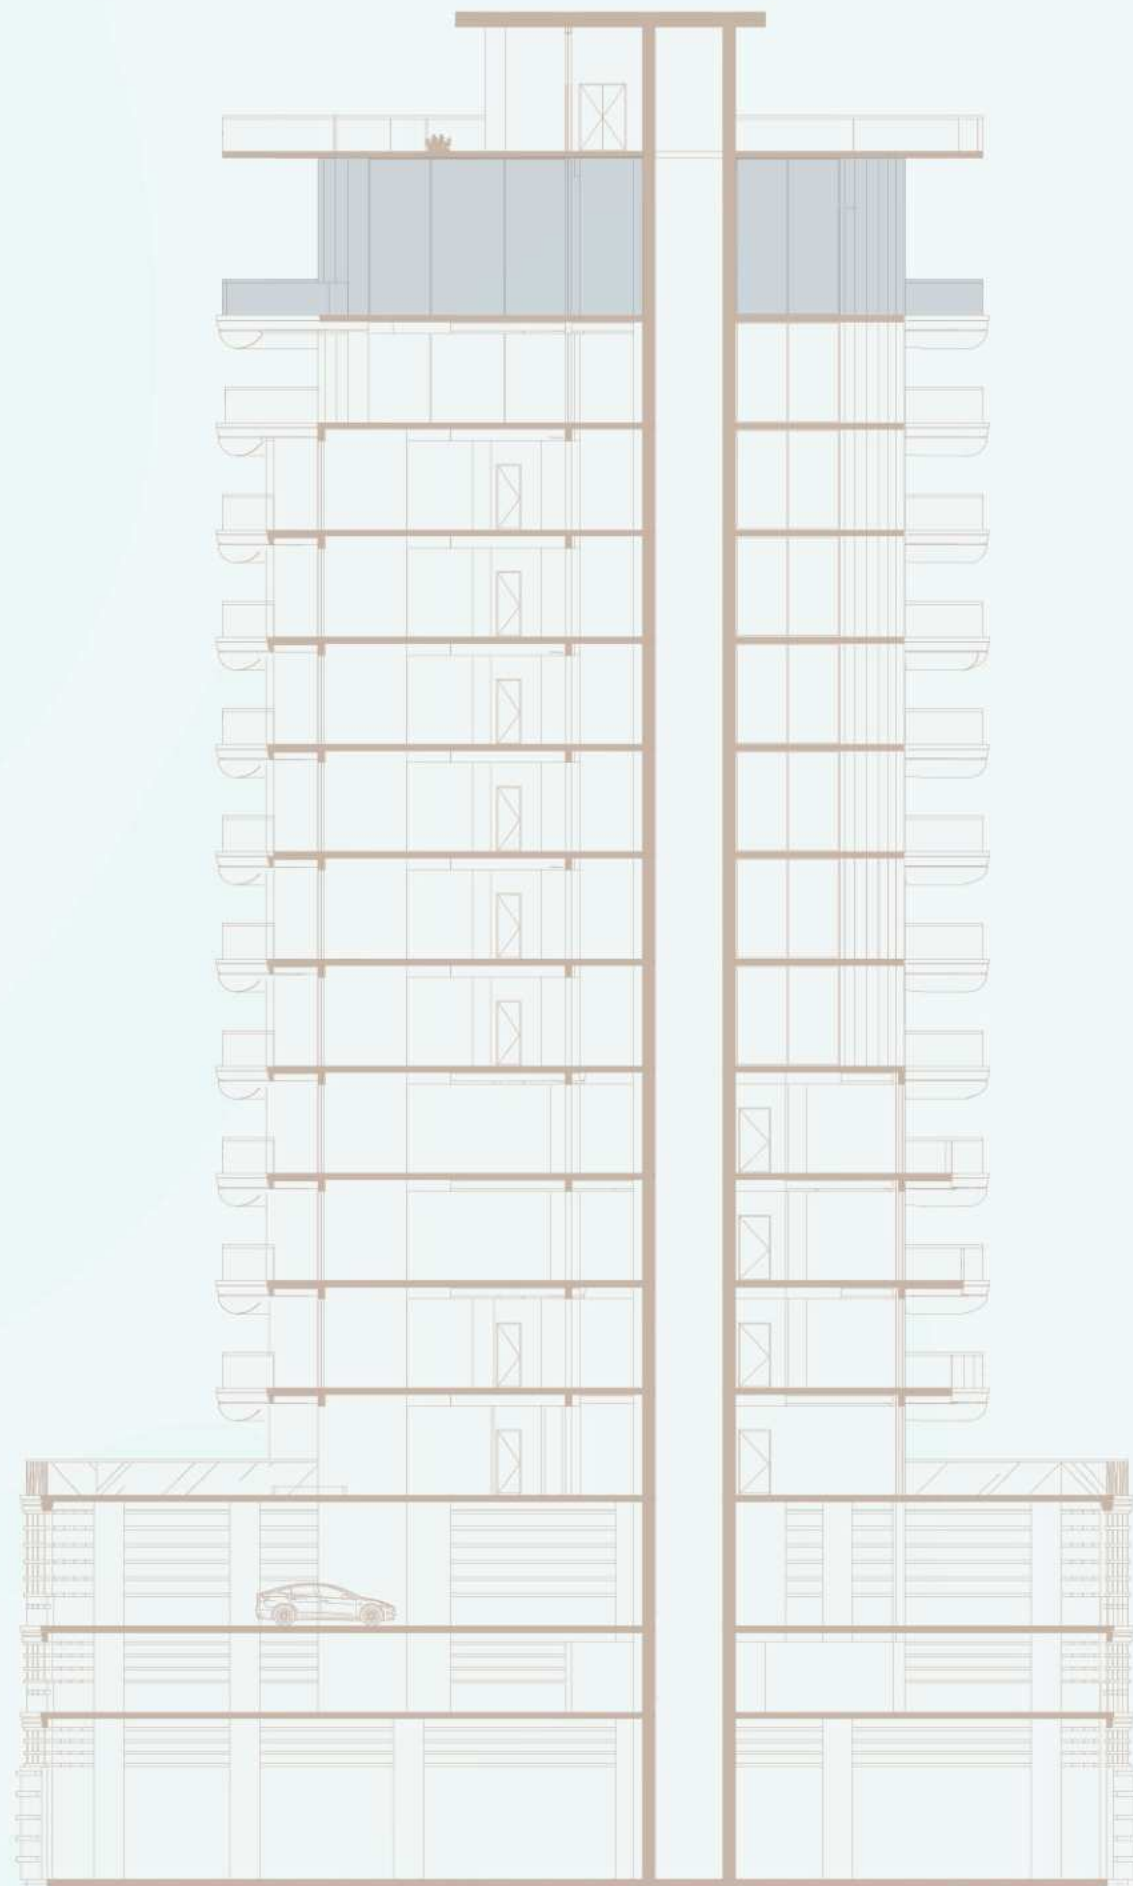

RESIDENCE

10TH FLOOR

IMTIAZ

- 1 BEDROOM
- 2 BEDROOMS
- PRIVATE POOL

BEACH WALK

RESIDENCE

11TH FLOOR

IMTIAZ

- 01 YOGA AREA
- 02 SITTING LOUNGE
- 03 MEETING ZONE

- 1 BEDROOM
- 2 BEDROOMS
- PRIVATE POOL

BEACH WALK

RESIDENCE

12TH FLOOR

IMTIAZ

- 1 BEDROOM
- 2 BEDROOMS
- PRIVATE POOL

BEACH WALK

RESIDENCE

ROOFTOP

IMTIAZ

- 01 MAIN POOL
- 02 SUNBED ON WATER
- 03 SUNBATHING LOUNGE
- 04 SUNBED ON LAWN
- 05 SUNBED ZONE
- 06 KIDS POOL
- 07 WATER FEATURE
- 08 MEETING ZONE