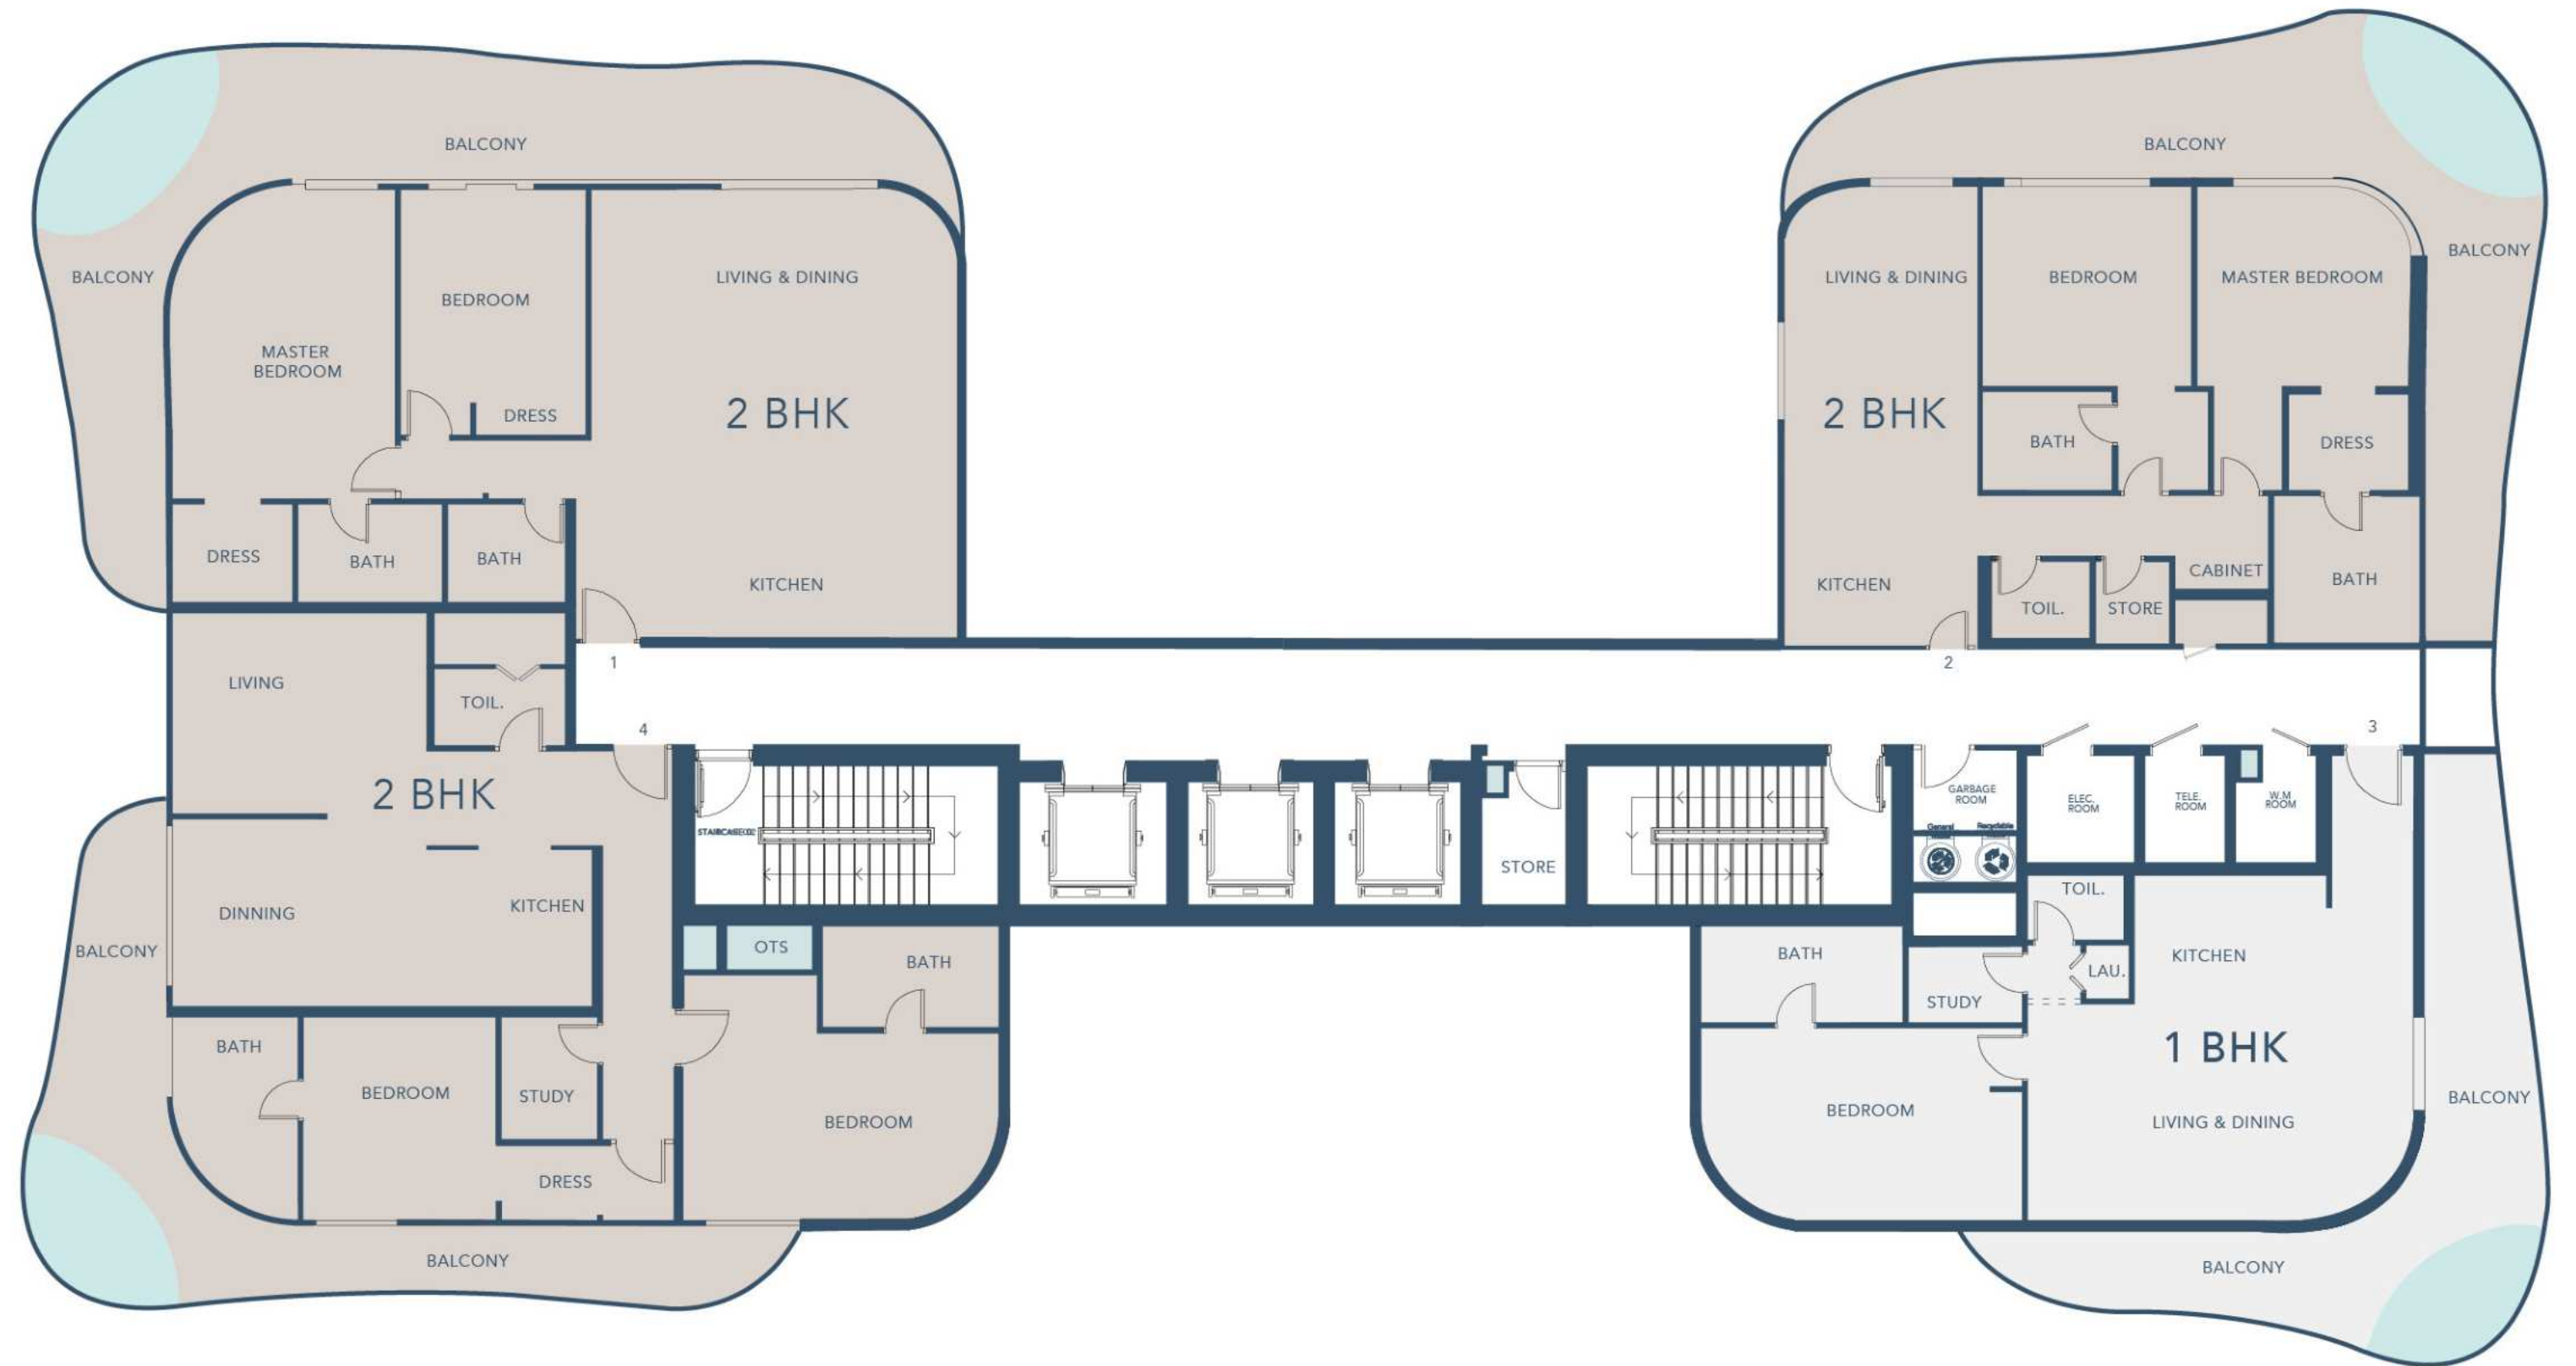

RESIDENCE

5TH FLOOR

IMTIAZ

- 01 WATER FEATURE
- 02 MEETING ZONE
- 03 ZEN GARDEN
- 04 BONSAI MINI-SCENES

- 1 BEDROOM
- 2 BEDROOMS
- PRIVATE POOL

BEACH WALK

RESIDENCE

6TH & 8TH FLOOR

RESIDENCE

10TH FLOOR

IMTIAZ

- 1 BEDROOM
- 2 BEDROOMS
- PRIVATE POOL

BEACH WALK

RESIDENCE

11TH FLOOR

IMTIAZ

- 01 YOGA AREA
- 02 SITTING LOUNGE
- 03 MEETING ZONE

- 1 BEDROOM
- 2 BEDROOMS
- PRIVATE POOL

BEACH WALK

RESIDENCE

12TH FLOOR

IMTIAZ

- 1 BEDROOM
- 2 BEDROOMS
- PRIVATE POOL

BEACH WALK

RESIDENCE

ROOFTOP

IMTIAZ

- 01 MAIN POOL
- 02 SUNBED ON WATER
- 03 SUNBATHING LOUNGE
- 04 SUNBED ON LAWN
- 05 SUNBED ZONE
- 06 KIDS POOL
- 07 WATER FEATURE
- 08 MEETING ZONE