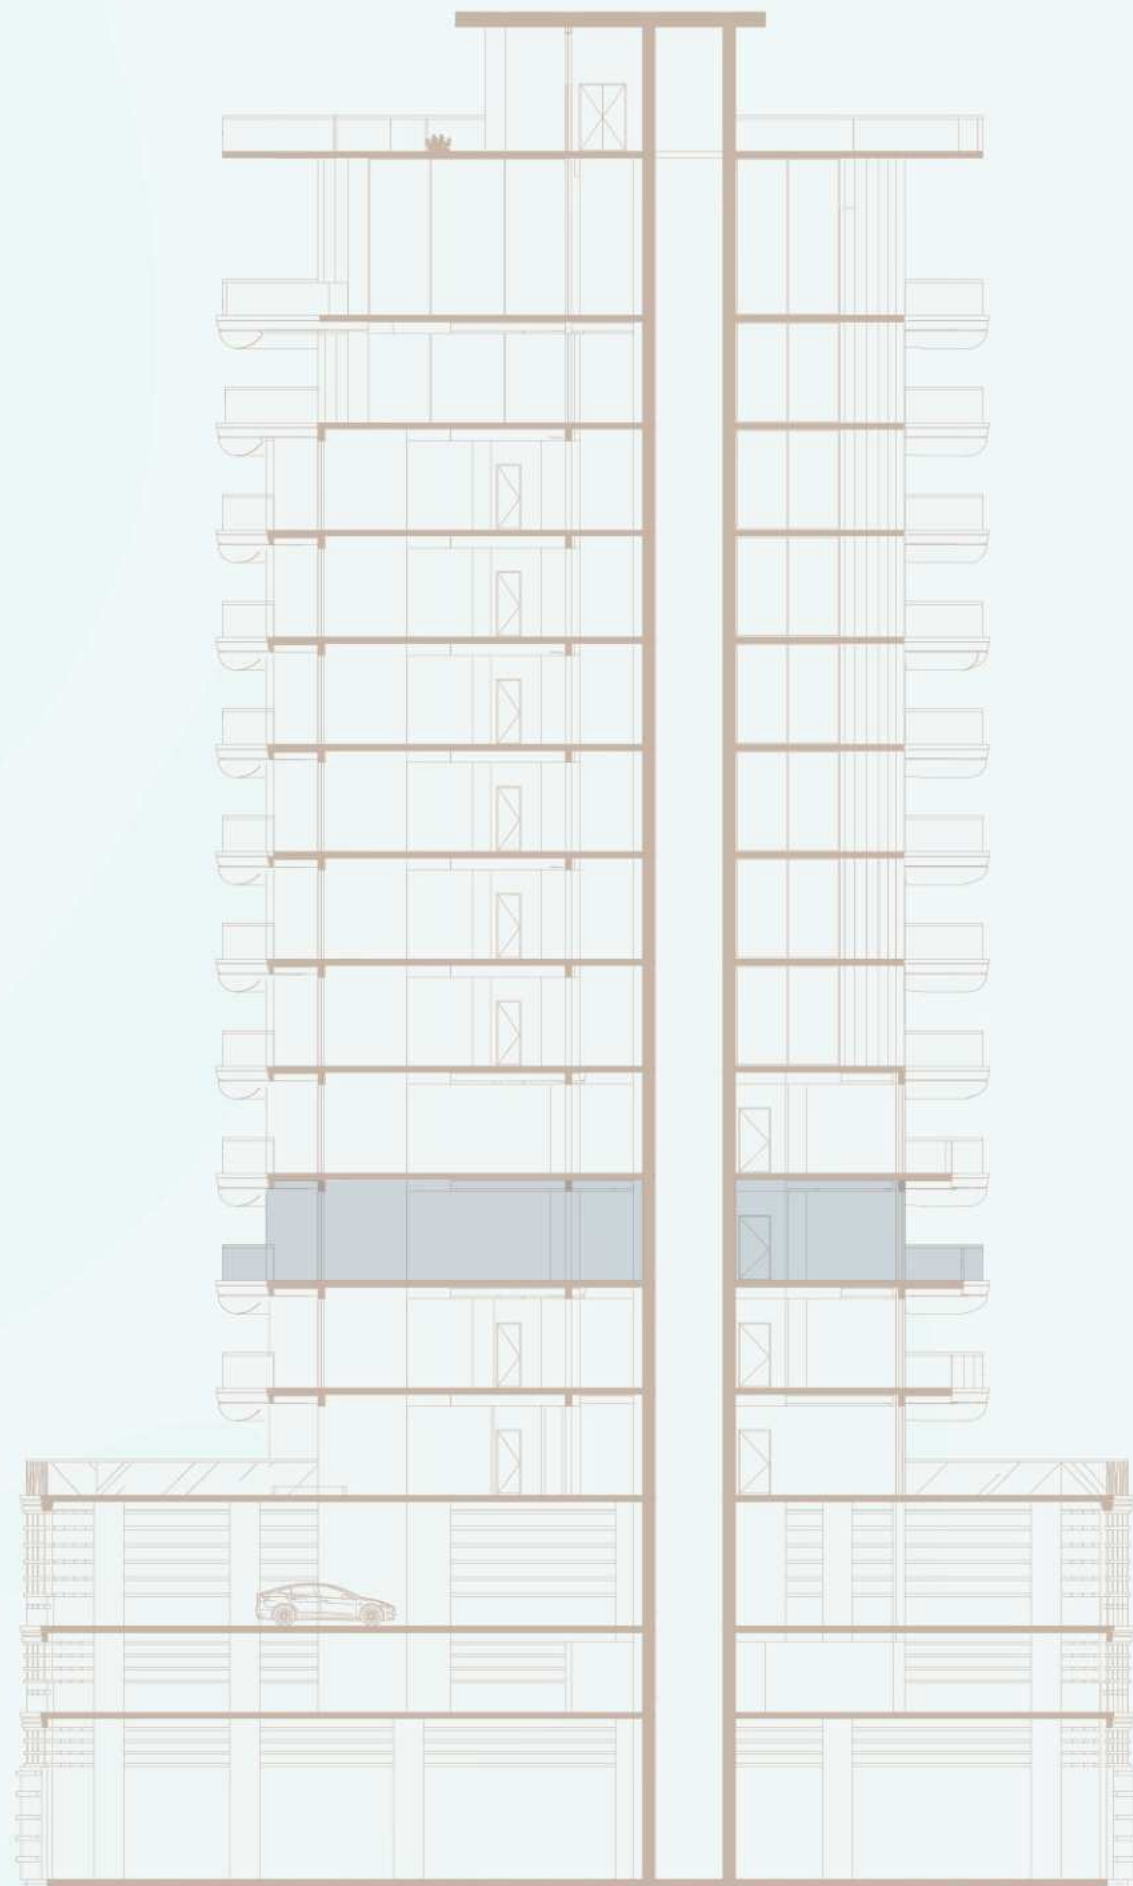

FLOOR PLANS

BEACH
WALK

RESIDENCE

IMTIAZ

BEACH WALK

RESIDENCE

1ST FLOOR

IMTIAZ

BEACH WALK

RESIDENCE

2ND FLOOR

IMTIAZ

- STUDIO
- 1 BEDROOM
- 2 BEDROOMS
- PRIVATE POOL

BEACH WALK

RESIDENCE

3RD FLOOR

IMTIAZ

- 1 BEDROOM
- 2 BEDROOMS
- PRIVATE POOL

BEACH WALK

RESIDENCE

4TH FLOOR

IMTIAZ

- 1 BEDROOM
- 2 BEDROOMS
- PRIVATE POOL

BEACH WALK

RESIDENCE

5TH FLOOR

IMTIAZ

- 01 WATER FEATURE
- 02 MEETING ZONE
- 03 ZEN GARDEN
- 04 BONSAI MINI-SCENES

- 1 BEDROOM
- 2 BEDROOMS
- PRIVATE POOL

BEACH WALK

RESIDENCE

6TH & 8TH FLOOR