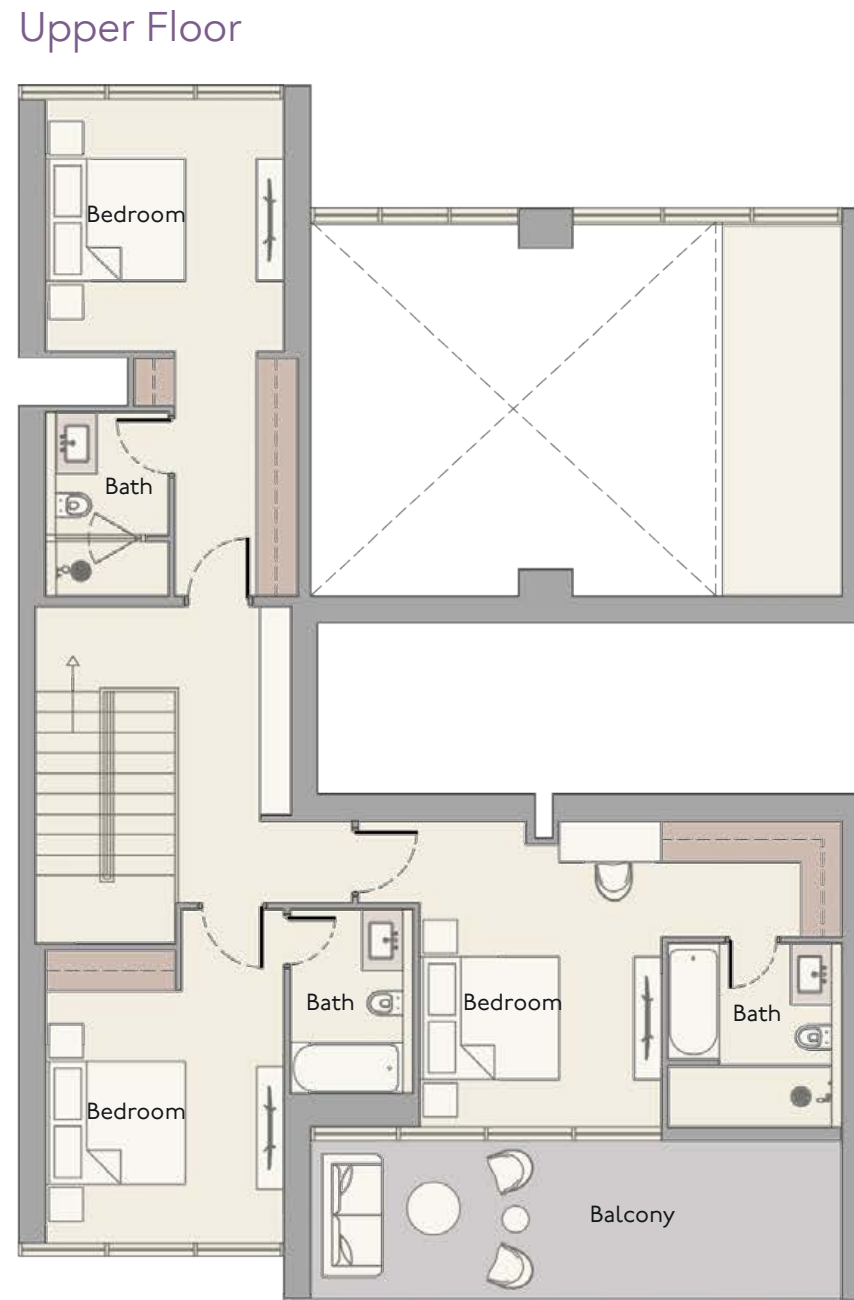

Internal Living Area

1962.26 sq.ft

Outdoor Living Area

242.30 sq.ft

Total Living Area

2204.56 sq.ft

4 Bedroom + Maids Room Duplex  
Type D

1<sup>st</sup> Floor