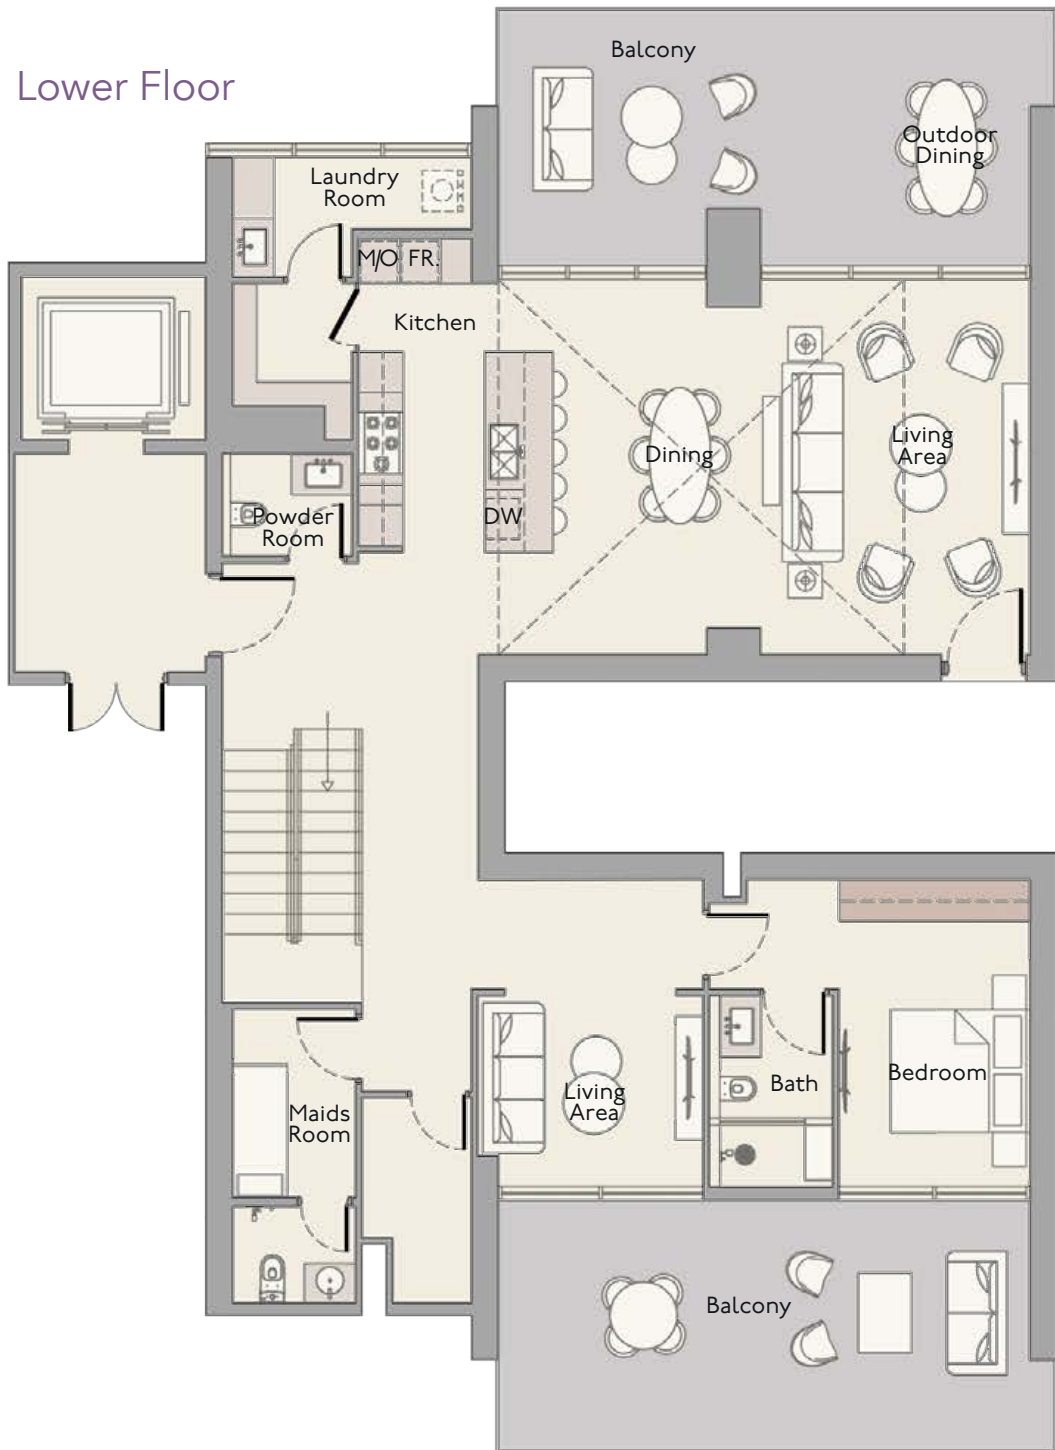

Internal Living Area

1962.26 sq.ft

Outdoor Living Area

242.30 sq.ft

Total Living Area

2204.56 sq.ft

4 Bedroom + Maids Room Duplex  
Type D

1<sup>st</sup> Floor