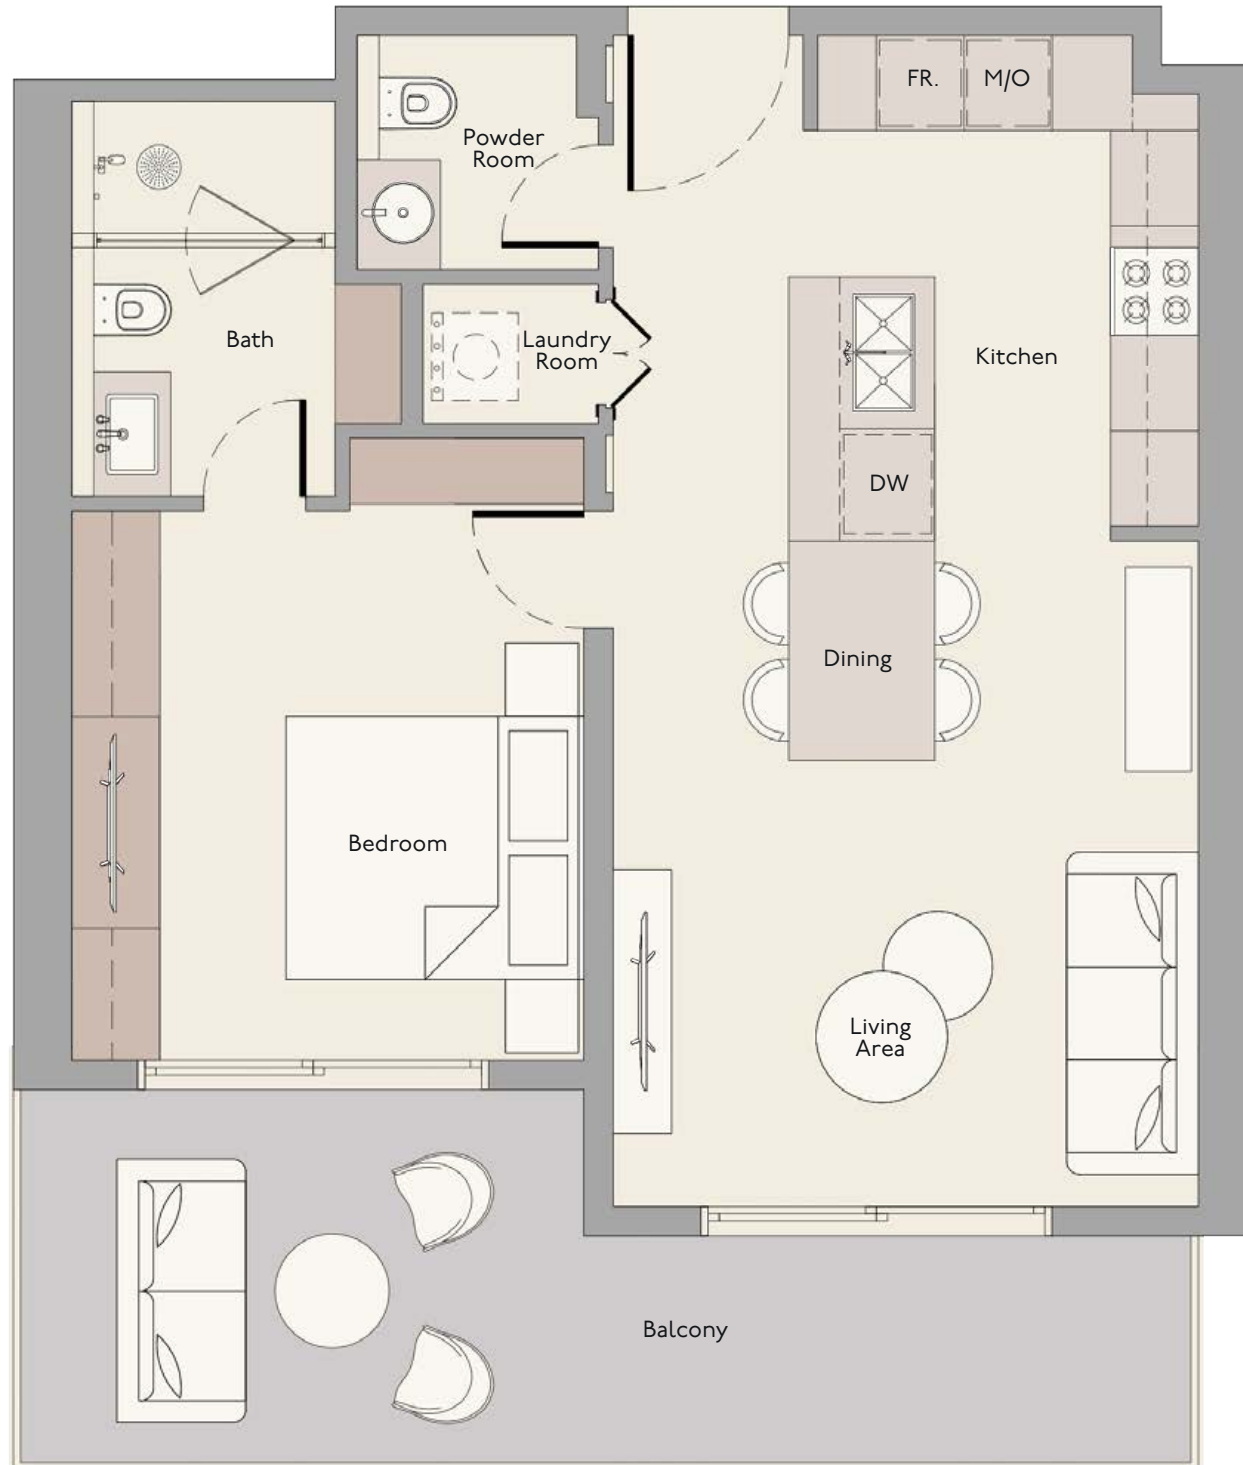

Studio

3<sup>rd</sup> Floor - 12<sup>th</sup> Floor

13<sup>th</sup> Floor - 20<sup>th</sup> Floor

Internal Living Area

343.58 sq.ft

Outdoor Living Area

82.34 sq.ft

Total Living Area

425.93 sq.ft

1 Bedroom  
Type A

1<sup>st</sup> Floor

2<sup>nd</sup> Floor

3<sup>rd</sup> Floor - 12<sup>th</sup> Floor

13<sup>th</sup> Floor - 20<sup>th</sup> Floor

21<sup>st</sup> Floor

Internal Living Area

657.67 sq.ft

Outdoor Living Area

190.52 sq.ft

Total Living Area

848.20 sq.ft

1 Bedroom  
Type B

3<sup>rd</sup> Floor - 12<sup>th</sup> Floor

13<sup>th</sup> Floor - 20<sup>th</sup> Floor

1 Bedroom  
Type D

1<sup>st</sup> Floor

2<sup>nd</sup> Floor

3<sup>rd</sup> Floor - 12<sup>th</sup> Floor

13<sup>th</sup> Floor - 20<sup>th</sup> Floor

21<sup>st</sup> Floor

Internal Living Area

703.21 sq.ft