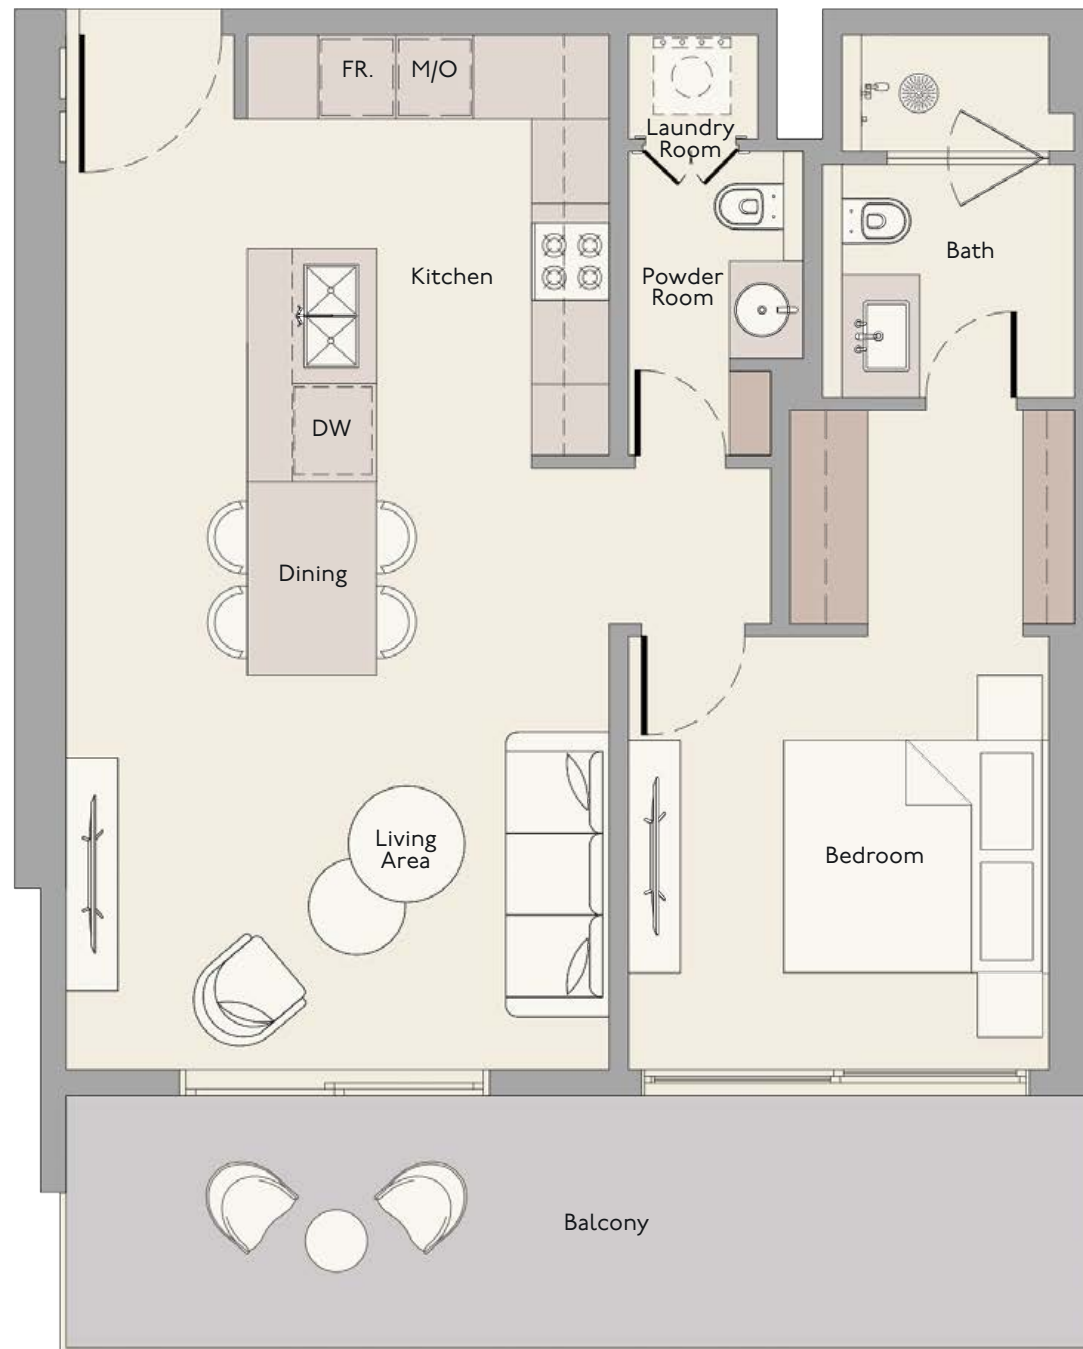

3<sup>rd</sup> Floor - 12<sup>th</sup> Floor

13<sup>th</sup> Floor - 20<sup>th</sup> Floor

Internal Living Area

772.63 sq.ft

Outdoor Living Area

133.36 sq.ft

Total Living Area

905.99 sq.ft

1 Bedroom  
Type D

1<sup>st</sup> Floor

2<sup>nd</sup> Floor

3<sup>rd</sup> Floor - 12<sup>th</sup> Floor

13<sup>th</sup> Floor - 20<sup>th</sup> Floor

21<sup>st</sup> Floor

Internal Living Area

703.21 sq.ft