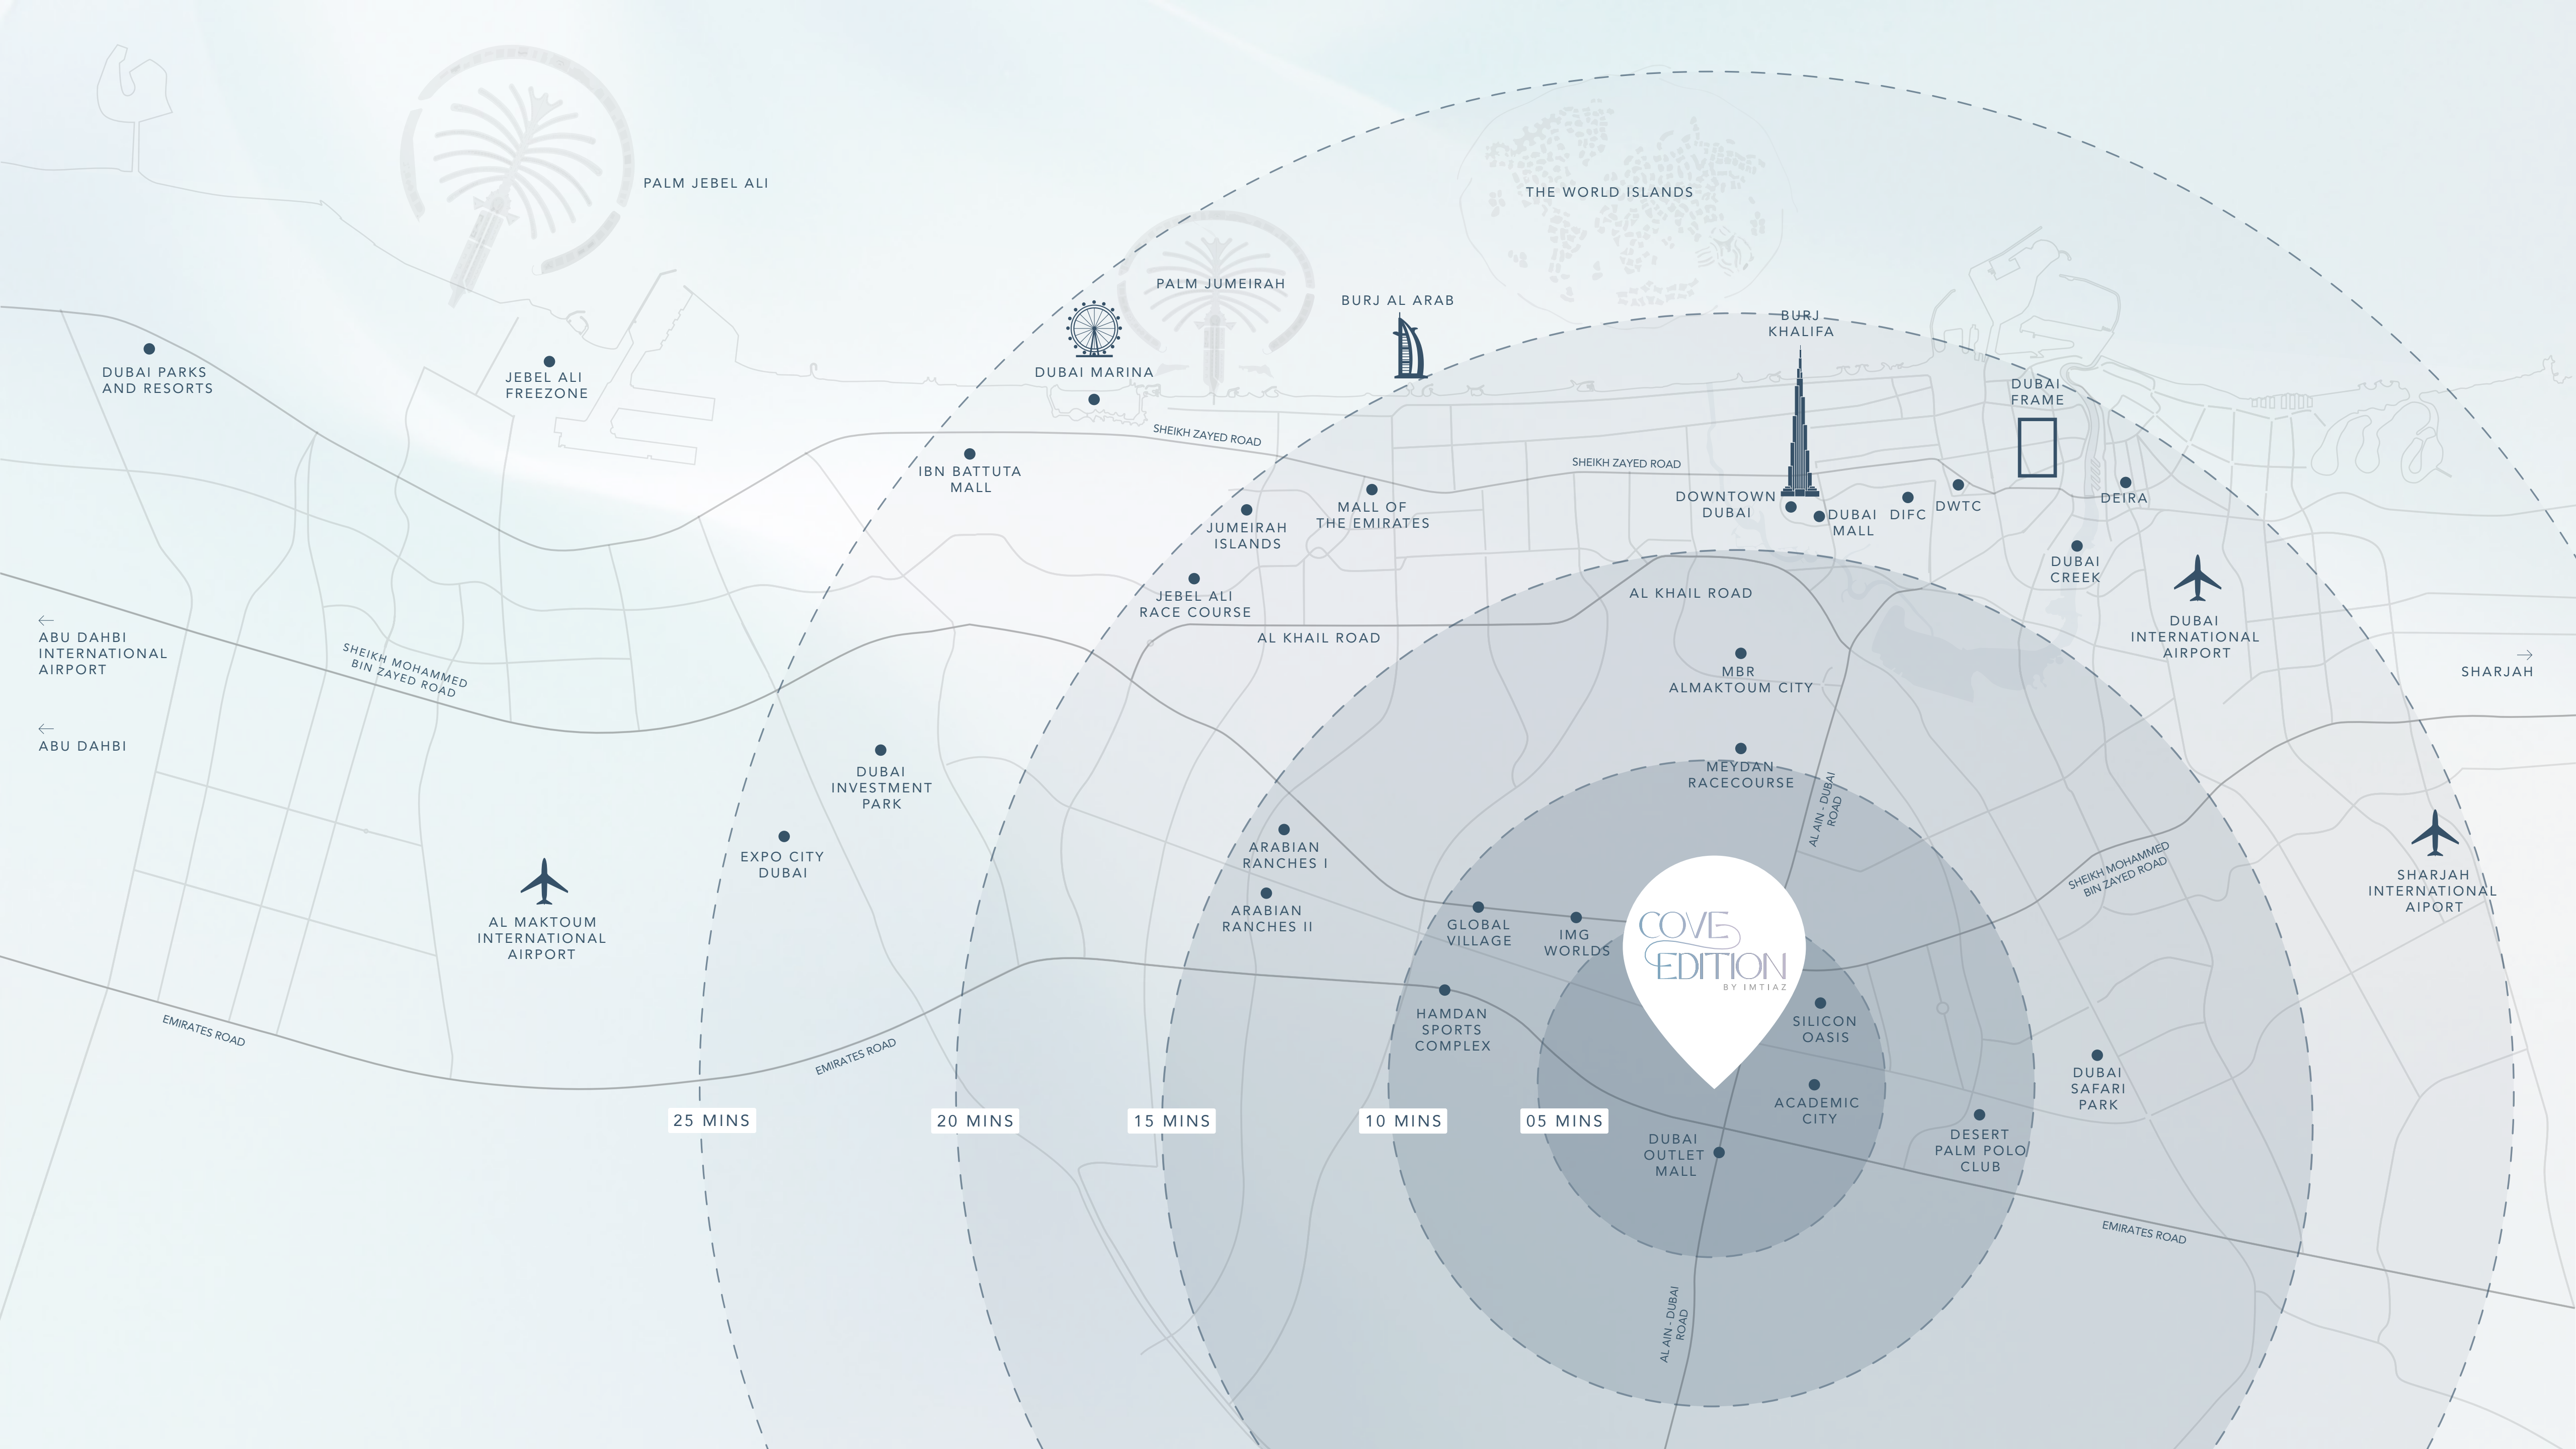

Cabanas

Rooftop
Lounges

Extra Visitor's
Parking

Kids Pool

Club Room

Private
Pool

Rooftop Pool

Fully Furnished

BBQ Area

COVE EDITION
BY IMTIAZ

PALM JEBEL ALI

THE WORLD ISLANDS

PALM JUMEIRAH

BURJ AL ARAB

BURJ KHALIFA

DUBAI PARKS AND RESORTS

JEBEL ALI FREEZONE

DUBAI MARINA

DUBAI FRAME

IBN BATTUTA MALL

MALL OF THE EMIRATES

DOWNTOWN DUBAI

DUBAI MALL

DIFC

DWTC

DEIRA

DUBAI CREEK

DUBAI INTERNATIONAL AIRPORT

← ABU DAHBI INTERNATIONAL AIRPORT

SHEIKH MOHAMMED BIN ZAYED ROAD

JEBEL ALI RACE COURSE

JUMEIRAH ISLANDS

AL KHAIL ROAD

→ SHARJAH

AL KHAIL ROAD

MBR ALMAKTOUM CITY

← ABU DAHBI

DUBAI INVESTMENT PARK

MEYDAN RACECOURSE

AL MAKTOUM INTERNATIONAL AIRPORT

EXPO CITY DUBAI

ARABIAN RANCHES I

ARABIAN RANCHES II

GLOBAL VILLAGE

IMG WORLDS

SHARJAH INTERNATIONAL AIRPORT

SHEIKH MOHAMMED BIN ZAYED ROAD

EMIRATES ROAD

EMIRATES ROAD

25 MINS

20 MINS

15 MINS

10 MINS

05 MINS

SILICON OASIS

ACADEMIC CITY

DUBAI SAFARI PARK

DESERT PALM POLO CLUB

DUBAI OUTLET MALL

EMIRATES ROAD

AL AIN - DUBAI ROAD