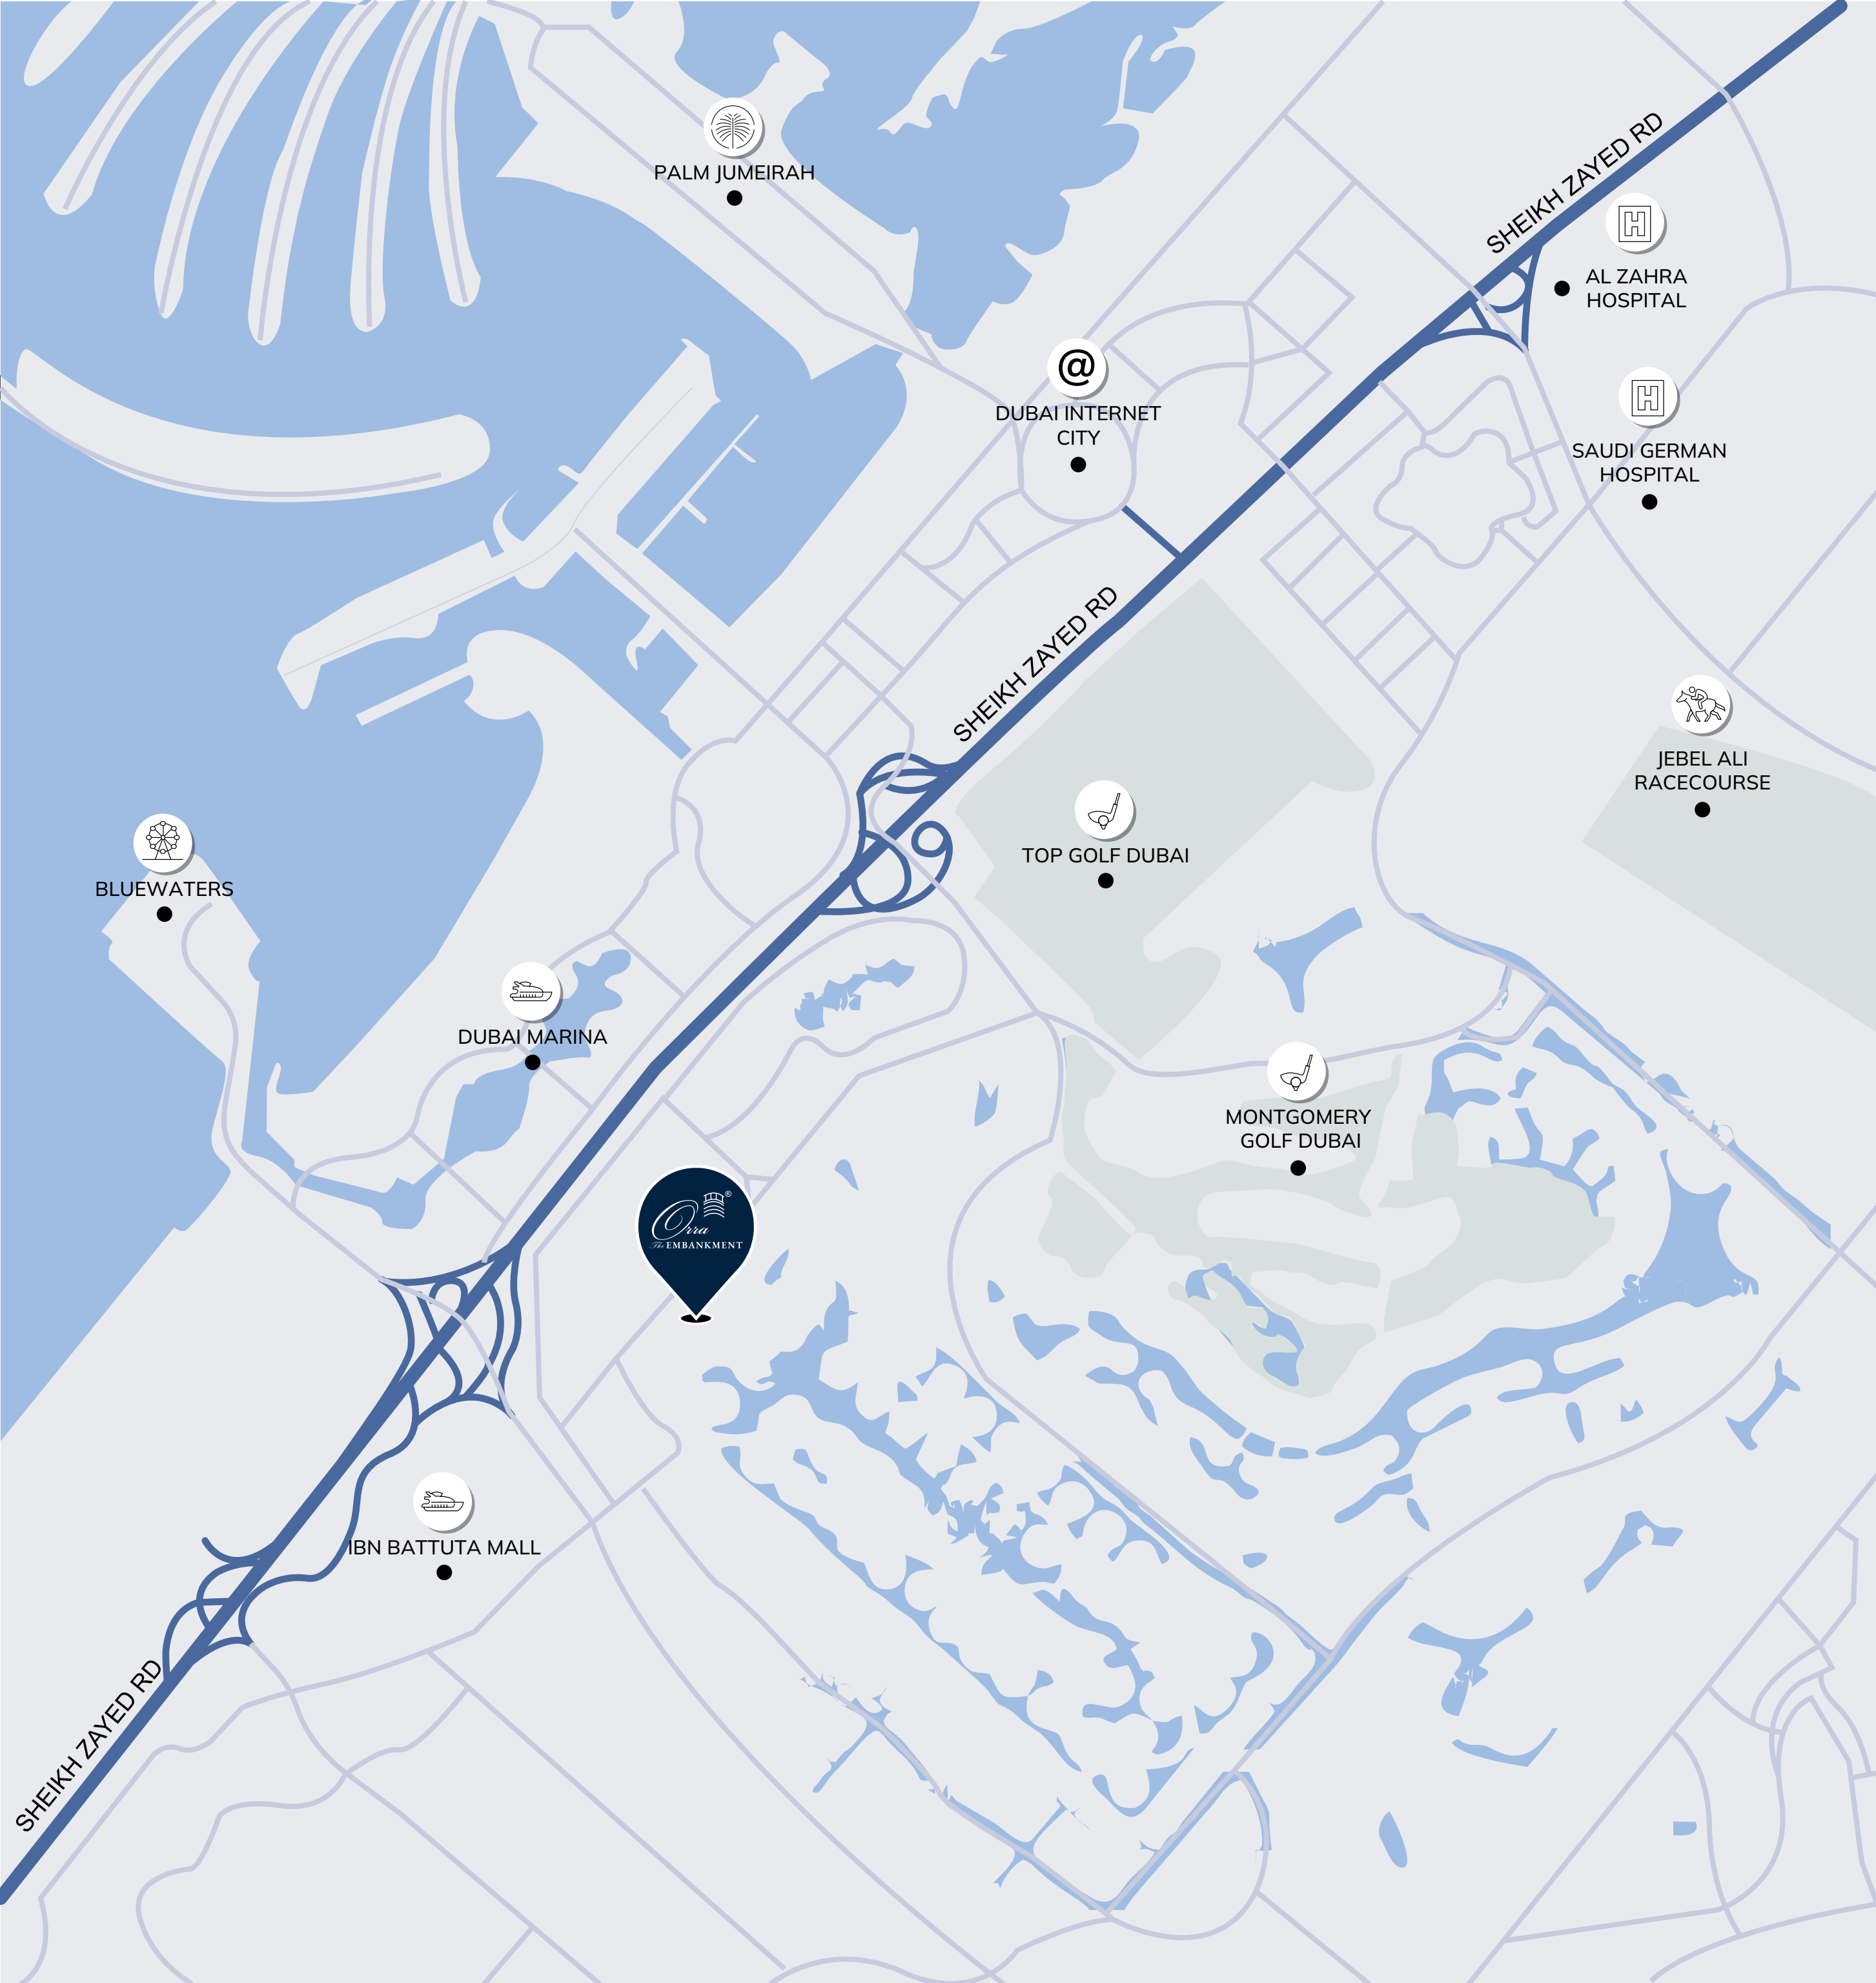

A 24-hour neighborhood featuring world-class cuisine, one-of-a-kind high-end shopping outlets, a central entertainment square, and some of the most popular hotels and businesses in the world.

Never *Feel*  
that you're too  
*far away*

Enjoy the ease of connectivity through well-established road networks to major shopping malls, public transport links and schools.

1 MIN	2 MIN	20 MIN
		
DRIVE TO THE NEAREST SHOPPING MALL	DRIVE TO THE SHEIKH ZAYED ROAD	DRIVE TO THE INTERNATIONAL AIRPORT