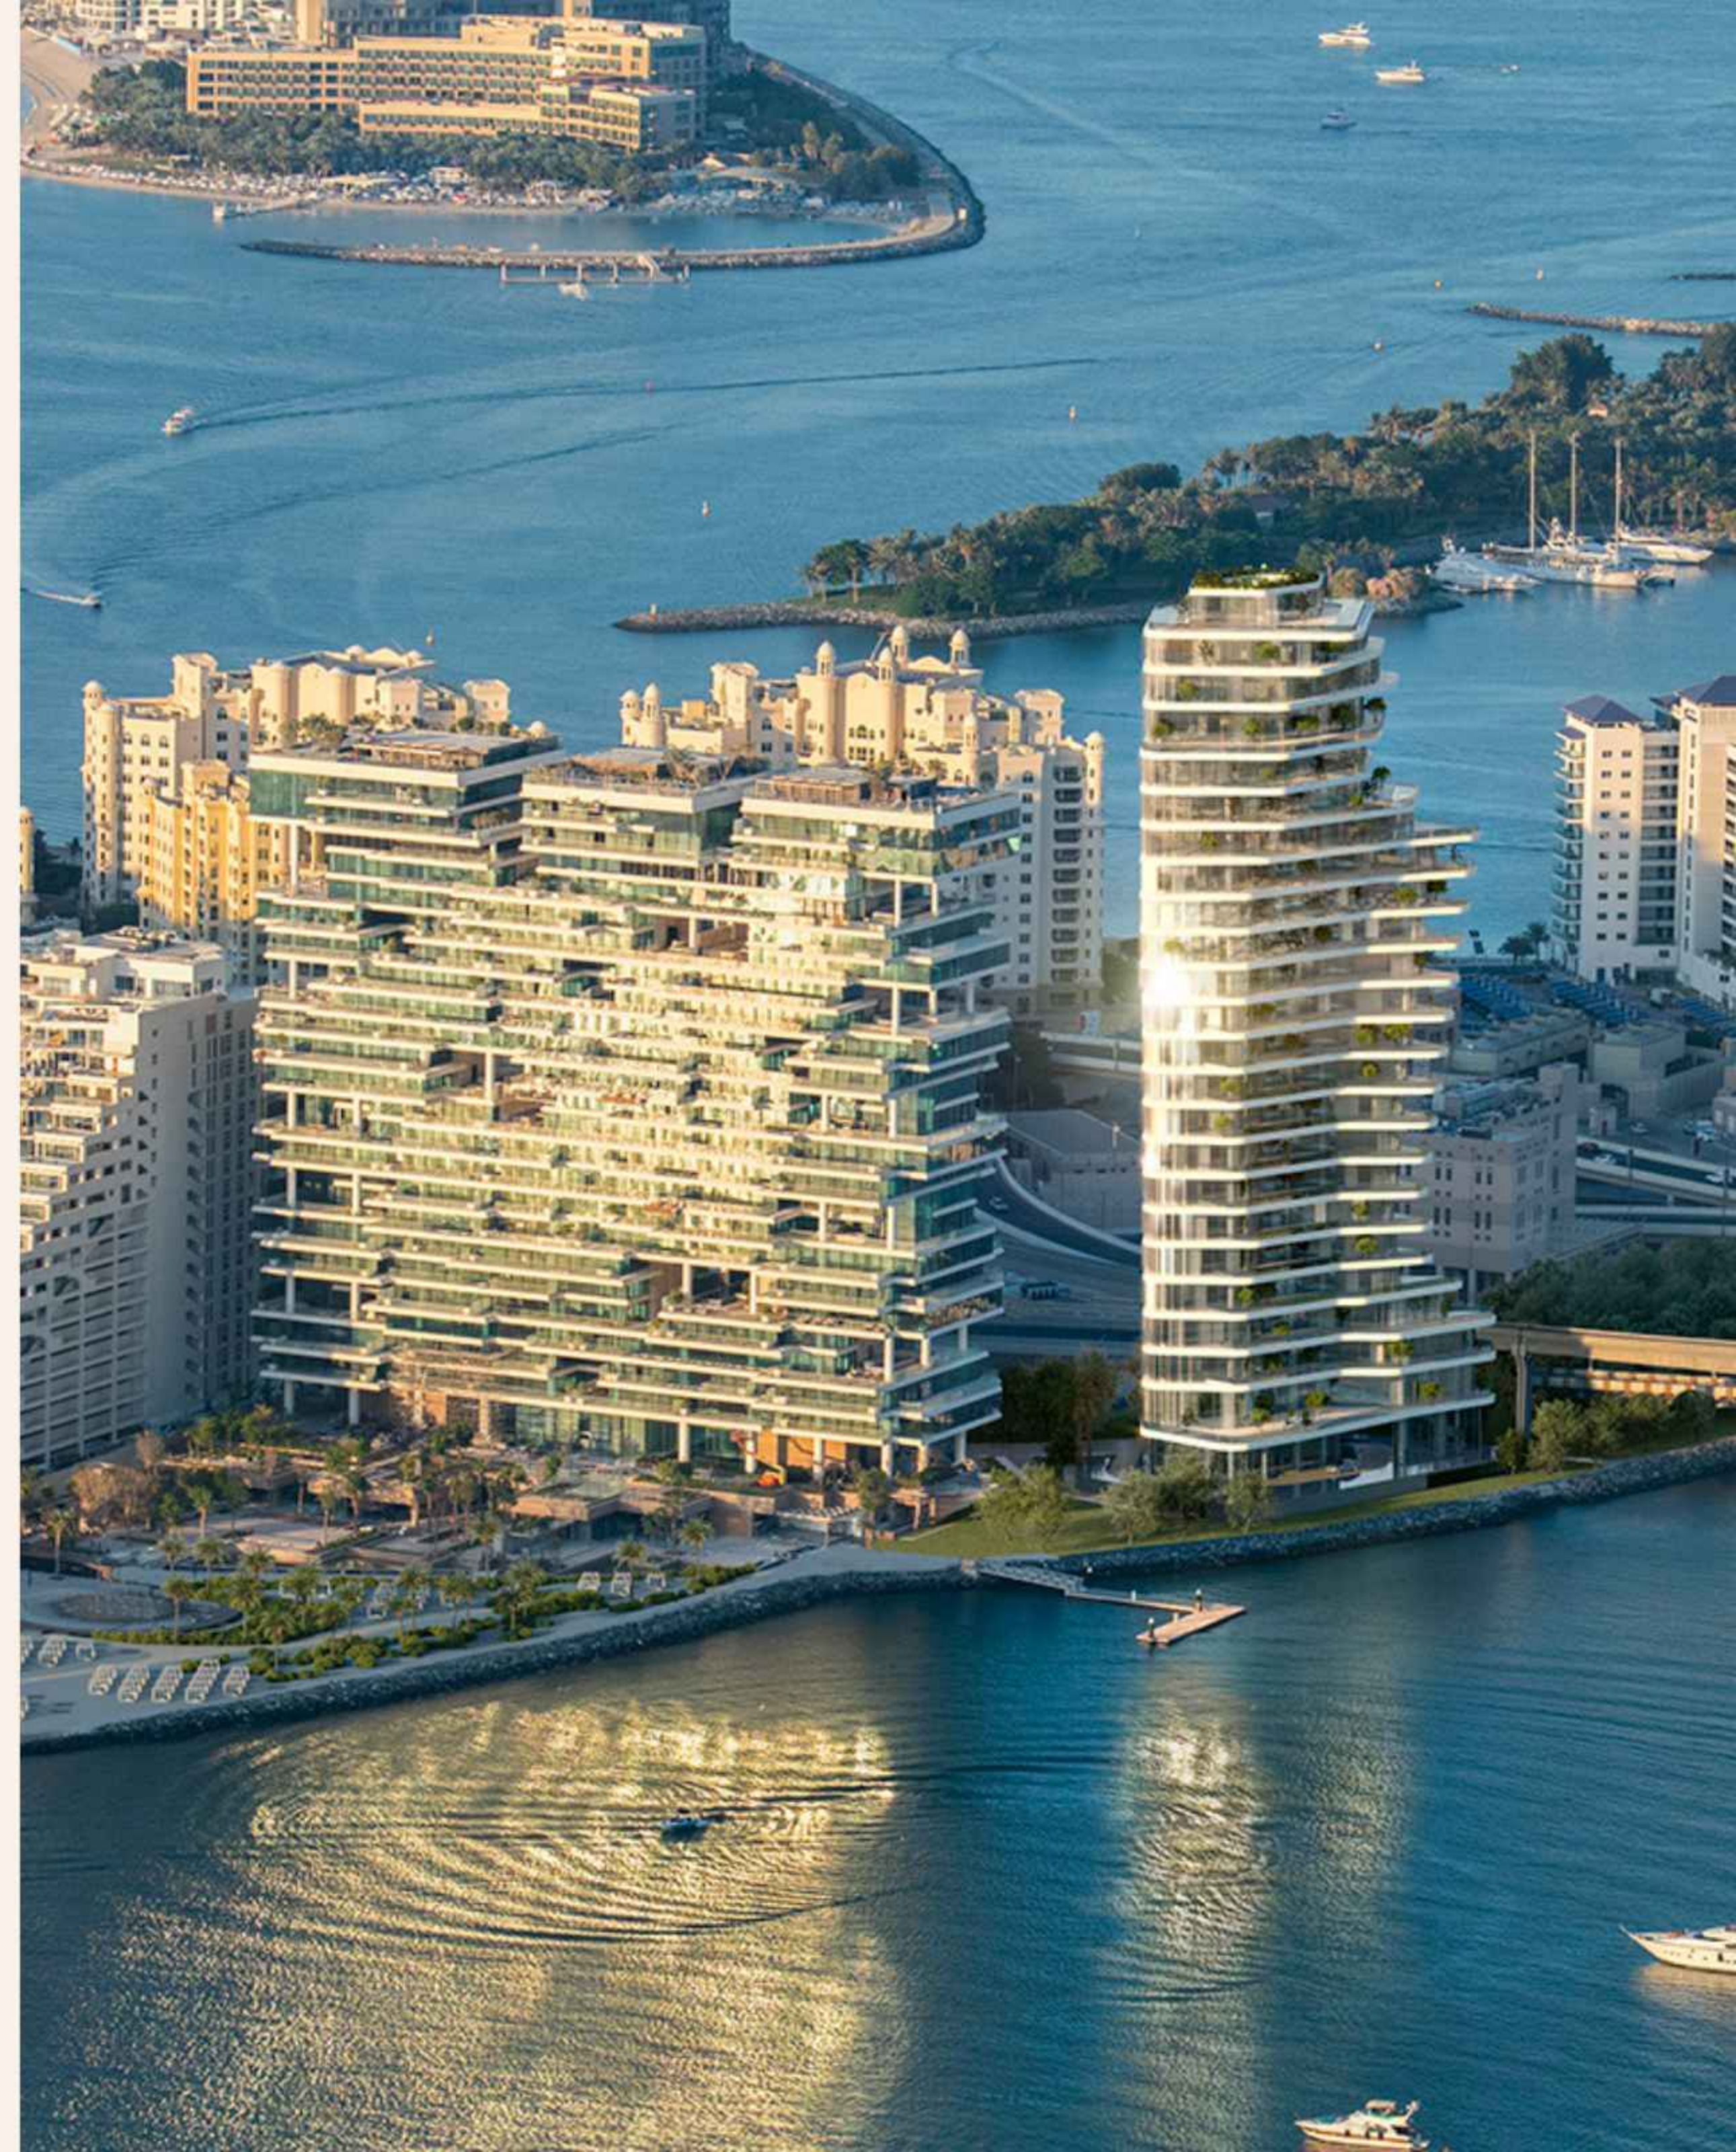

When this was joined by AVA at Palm Jumeirah, Dorchester Collection, Dubai, the impact of these two developments was immense, which firmly established them as the most distinctive and desirable residential properties on Palm Jumeirah.