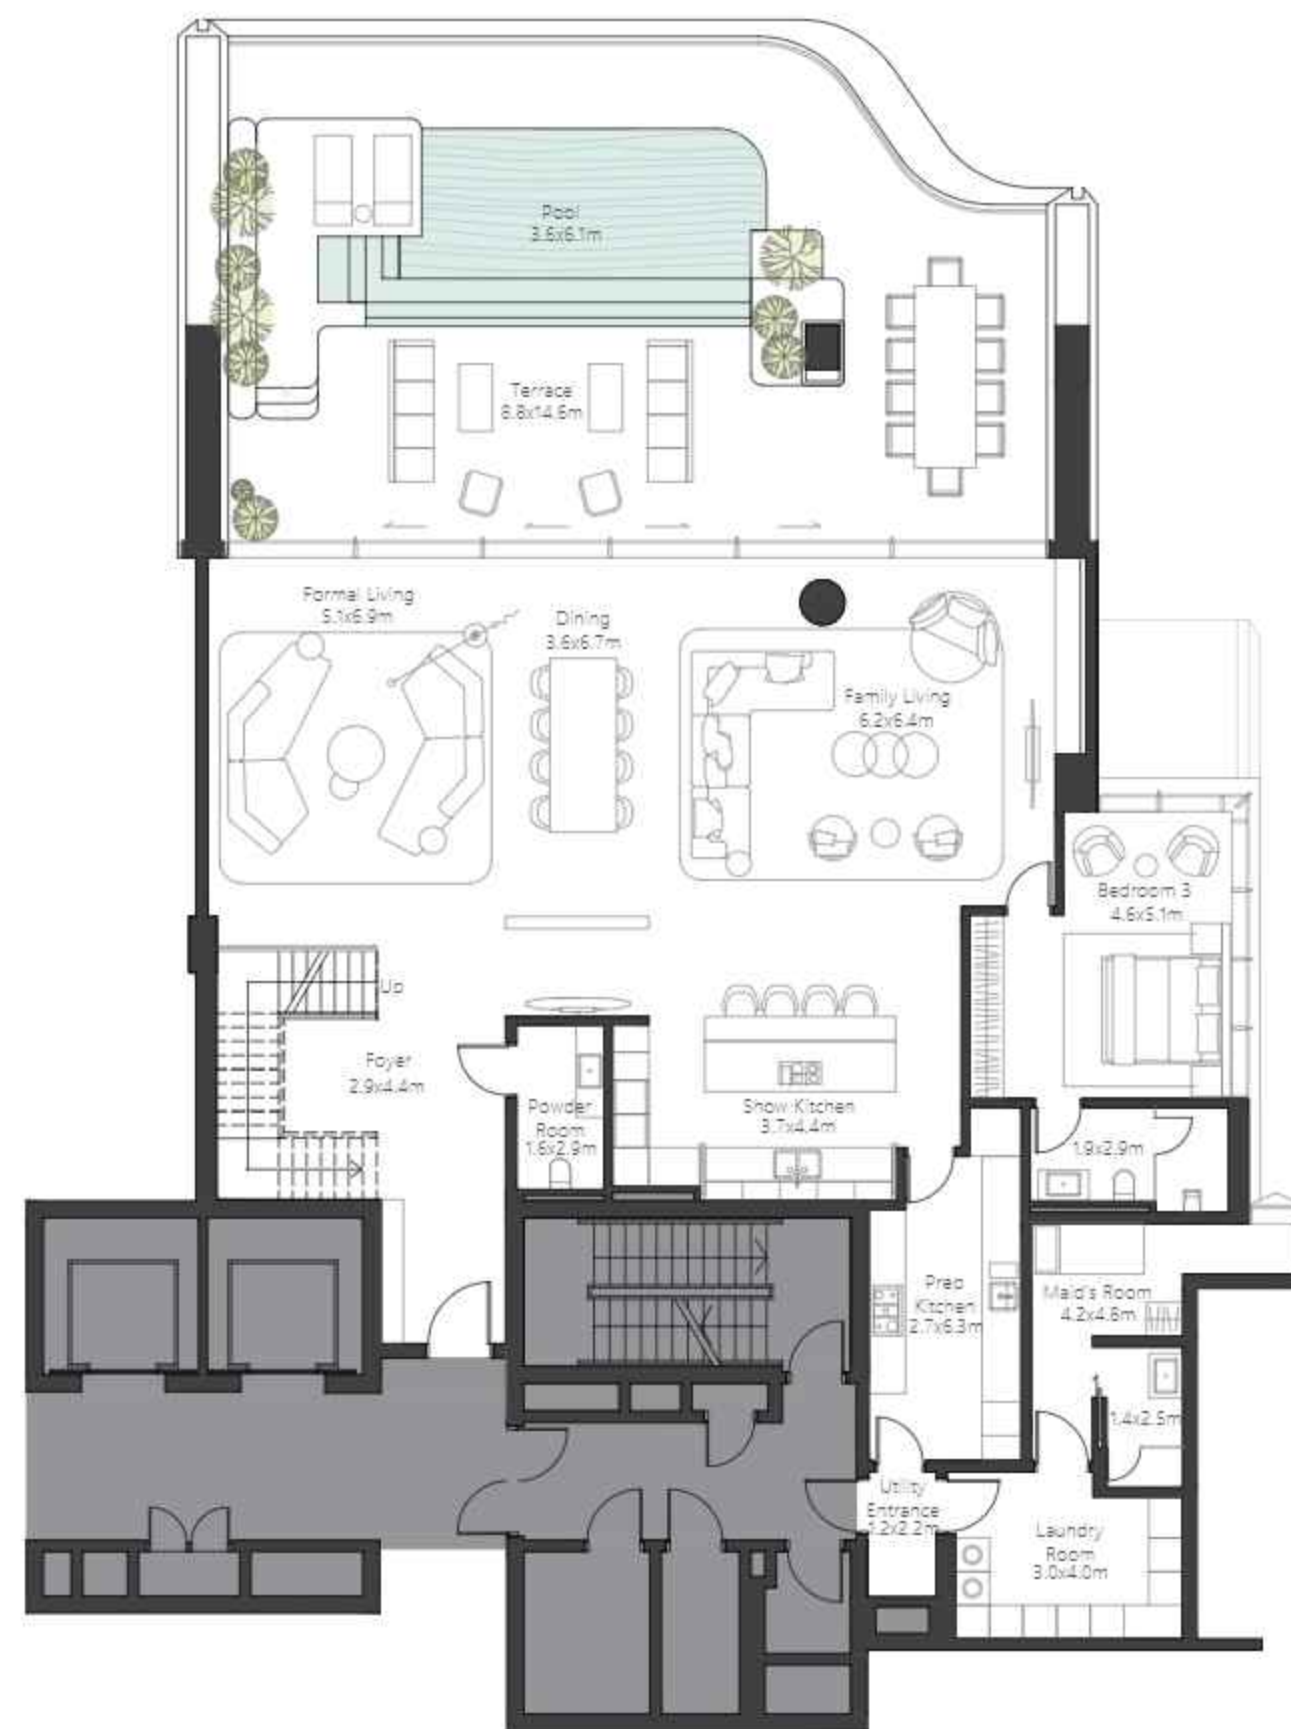

THE ALBA

RESIDENCES, DUBAI

DORCHESTER COLLECTION

4 BEDROOM DUPLEX

Residence	502 sq.m.	5,403 sq.ft.
Terrace	140 sq.m.	1,509 sq.ft.
Total	642 sq.m.	6,912 sq.ft.

Ocean View

City Skyline View

Marina Skyline View

Beach View

LOWER

UPPER

The images, artist representations, amenities and interior decorations, finishes, appliances and furnishings contained in this brochure are provided for illustrative purposes only. Nothing in this brochure and/or any accompanying document and/or communication from OMNIYAT (whether verbal or in writing) constitutes a promise, representation and/ or warranty in any form whatsoever. OMNIYAT reserves the right to substitute at any time without notice all or parts of the materials, appliances, equipment, fixtures and other construction and design details specified herein with similar materials, appliances, equipment and/or fixtures of equal or better quality, determined at the sole discretion of OMNIYAT. All square footages and dimensions are approximate only and may be subject to change at any time without notice.