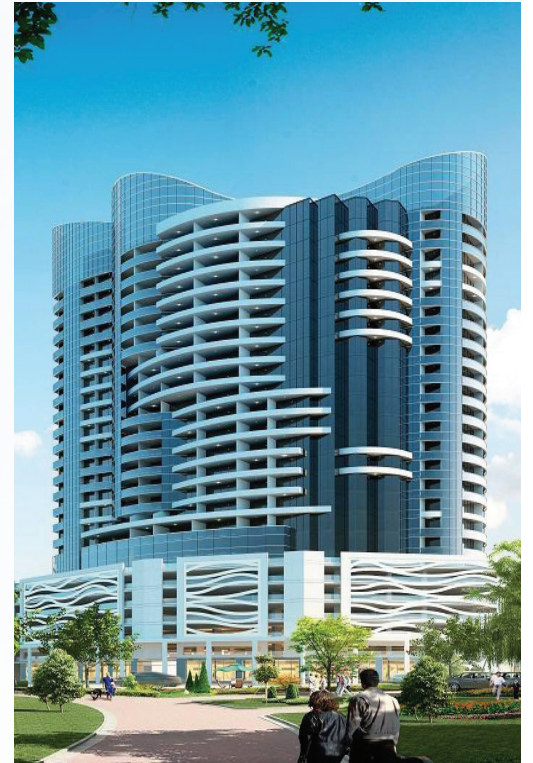

The background is a dark charcoal grey. It features two large, abstract, wavy patterns made of many thin, light grey lines. One pattern is in the bottom-left corner, and the other is in the top-right corner. Both patterns flow and curve across the frame, creating a sense of movement and depth.

lilium

JVT

Lilium Tower, known for its outstanding architecture and magnificent natural panoramas, is in one of the most alluring locales in the United Arab Emirates. Offering residents a unique and different style of life in Dubai, it embraces a bustling ambiance amidst its peaceful surroundings. With various attractions like playgrounds, sports courts, and parks, this appealing location meets the demands of everyone.

LILIUM TOWER

Lilium Tower is a modern 28-story residential structure located in a prime location, JVT Dubai. Featuring a blend of contemporary styles and fascinating facilities, it provides its residents with a fantastic off-plan investment experience. This well-planned tower offers families a serene living environment where they can shape their futures with utmost luxury.

COMPLETED PROJECTS

The Square Tower

O2 Tower

Regina Tower

Blue Waves Tower

UNDER CONSTRUCTION

Cloud Tower

Seslia Tower