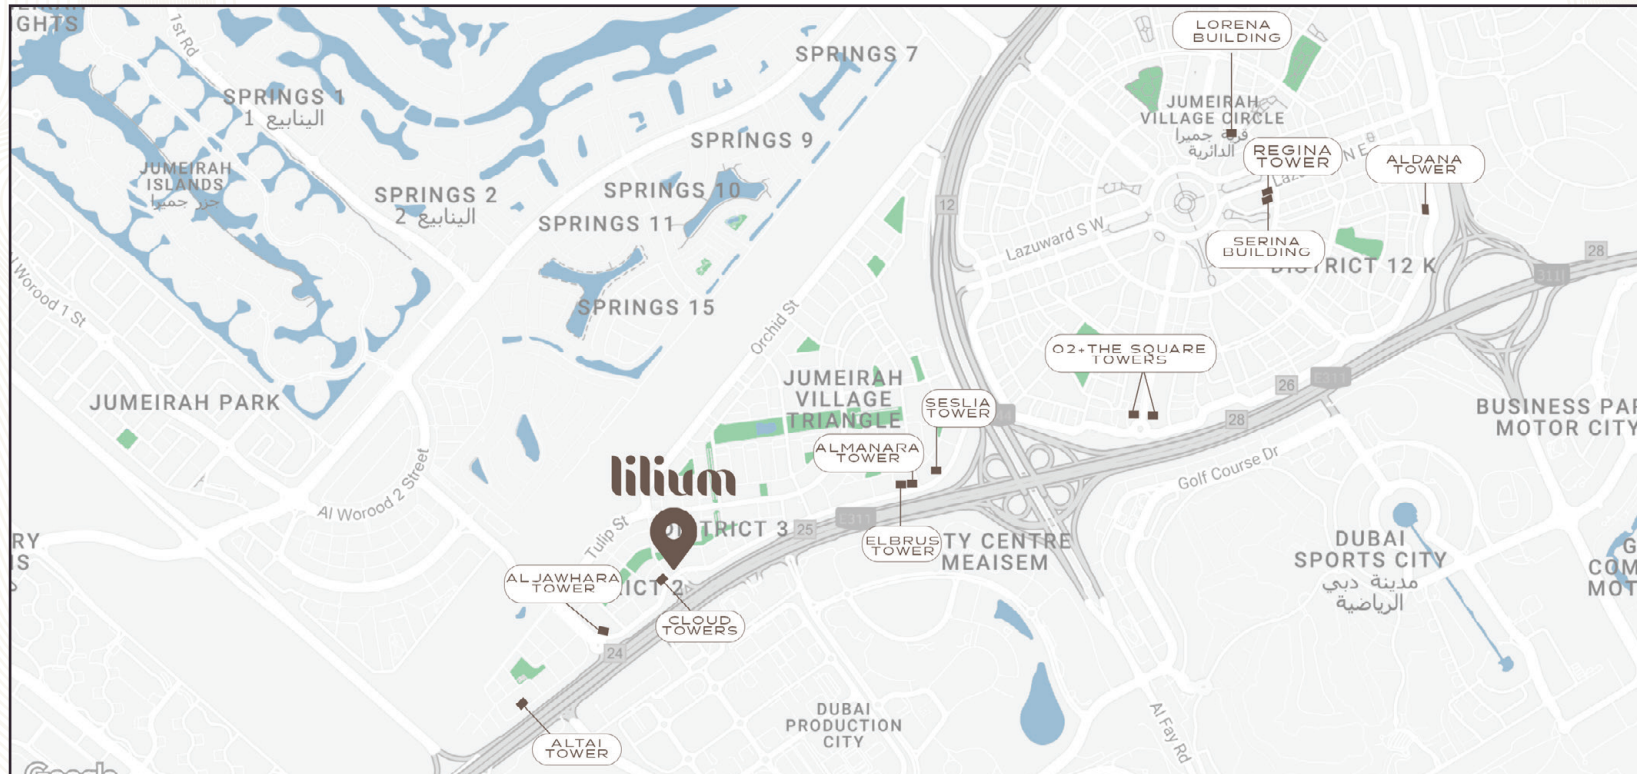

The appeal of Lilium Tower is centered on convenience, as it offers quick access to transportation and proximity to popular attractions, guaranteeing life-changing experiences. Notably, it is situated close to prestigious areas like JBR and Palm Jumeirah. Traveling to and from Lilium Tower is simple, thanks to its convenient position near Sheikh Mohammed Bin Zayed Road, Al Khail Road, and Hessa Street. Lilium Tower is an unmatched option for a chic living experience in the center of Dubai, thanks to its seamless fusion of luxury and convenience.

3

Retail

LILIUM TOWER

LOCATION MAP

At the core of your favorite areas

It is a desired residential area that is centrally located to your favorite locations, including JBR, Palm Jumeirah, Global Village, and more. Here, your future will be luxurious and comfortable. With convenient access to a wide range of dining, shopping, and entertainment options, you can take advantage of all Dubai offers. Near so many essential locations:

13 min

JBR

17 min

Mall of Emirates

19 min

Palm Jumeirah

20 min

Global Village