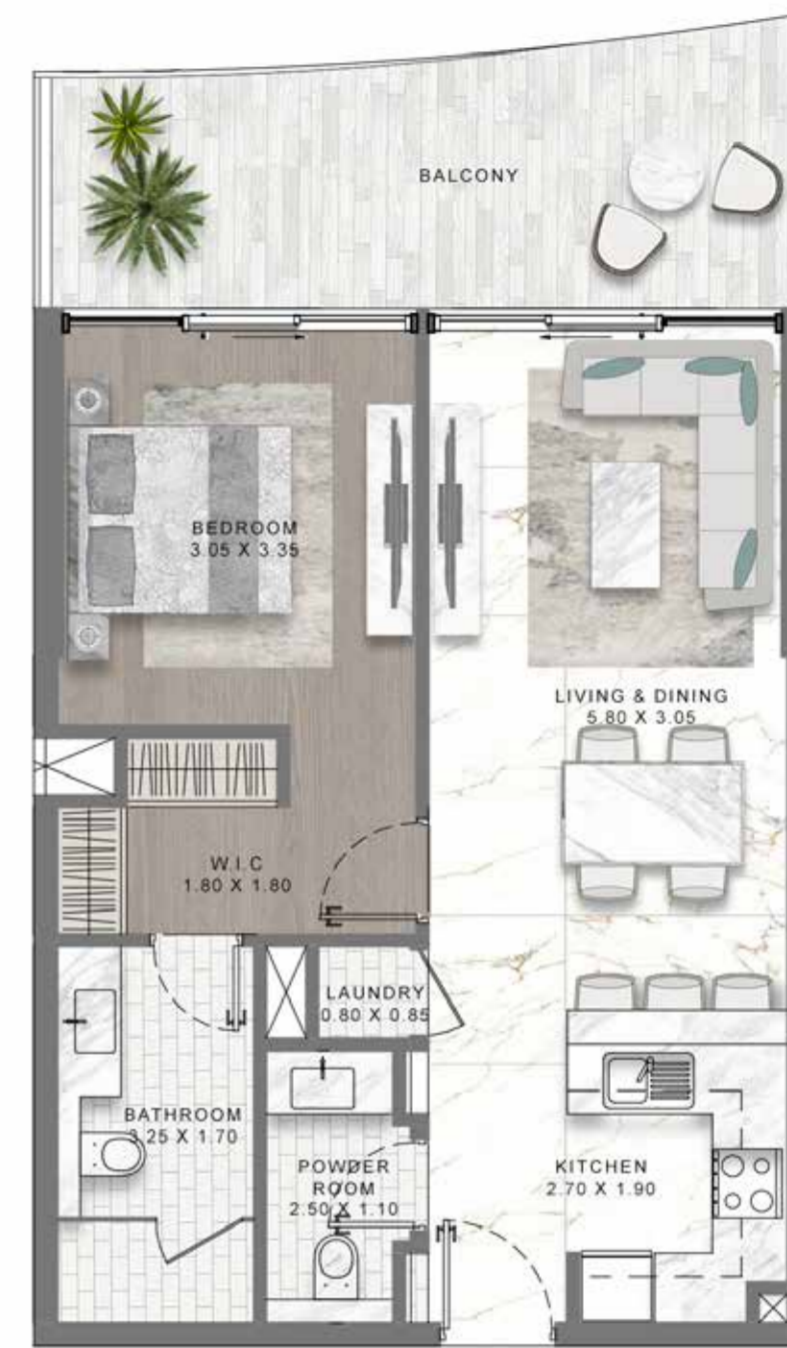

~
ELEVATED LIVING
INSPIRED BY THE
MEDITERRANEAN
~

The image features a background of teal and light blue marbled patterns, resembling stone or marble. The colors are layered and veined, creating a complex, organic texture. The text 'FLOOR PLANS' is centered horizontally and vertically in a white, all-caps, sans-serif font. The letters are widely spaced, giving the text a clean, minimalist appearance. The overall aesthetic is modern and sophisticated, suitable for a design or architectural portfolio.

F L O O R P L A N S

1-BEDROOM LUXURY APARTMENT

TYPE 01

MEDITERRANEAN-INSPIRED APARTMENTS

LEVEL: 1 & 3

1-BEDROOM LUXURY APARTMENT

TYPE 02

MEDITERRANEAN-INSPIRED APARTMENTS

LEVEL: 1 & 3

1-BEDROOM LUXURY APARTMENT

TYPE 03

MEDITERRANEAN-INSPIRED APARTMENTS

LEVEL: 1 & 3

1-BEDROOM LUXURY APARTMENT

TYPE 04

MEDITERRANEAN-INSPIRED APARTMENTS

LEVEL: 1 & 3

1-BEDROOM LUXURY APARTMENT

TYPE 05

MEDITERRANEAN-INSPIRED APARTMENTS

LEVEL: 2

1-BEDROOM LUXURY APARTMENT

TYPE 06

MEDITERRANEAN-INSPIRED APARTMENTS