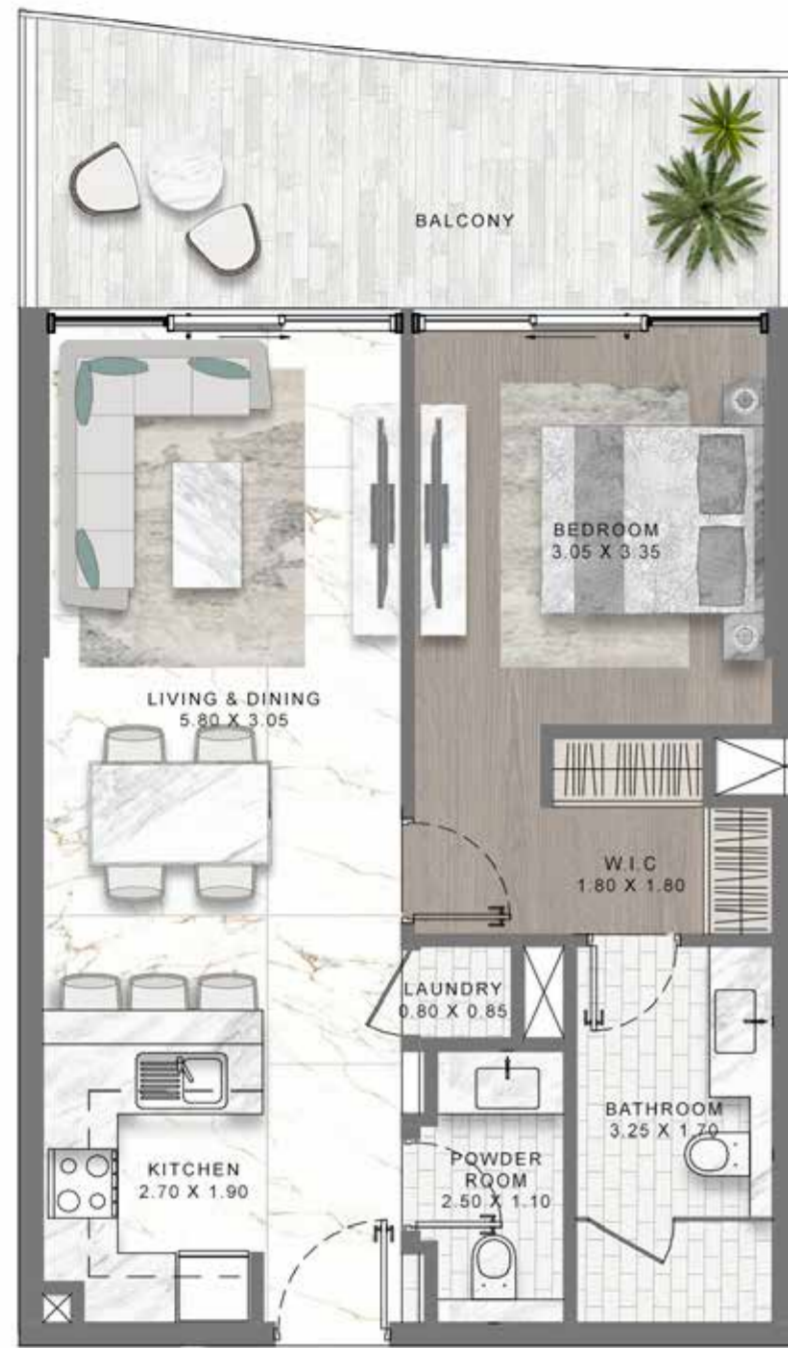

~
ELEVATED LIVING
INSPIRED BY THE
MEDITERRANEAN
~

The image features a background of teal and light blue marbled patterns, resembling stone or marble. The colors are layered and veined, creating a complex, organic texture. The text 'FLOOR PLANS' is centered horizontally and vertically in a white, all-caps, sans-serif font. The letters are widely spaced, giving the text a clean, minimalist appearance. The overall aesthetic is modern and sophisticated, suitable for a design or architectural portfolio.

F L O O R P L A N S

1-BEDROOM LUXURY APARTMENT

TYPE 01

MEDITERRANEAN-INSPIRED APARTMENTS

LEVEL: 1 & 3

1-BEDROOM LUXURY APARTMENT

TYPE 02

MEDITERRANEAN-INSPIRED APARTMENTS

LEVEL: 1 & 3

1-BEDROOM LUXURY APARTMENT

TYPE 03

MEDITERRANEAN-INSPIRED APARTMENTS

LEVEL: 1 & 3

1-BEDROOM LUXURY APARTMENT

TYPE 04

MEDITERRANEAN-INSPIRED APARTMENTS