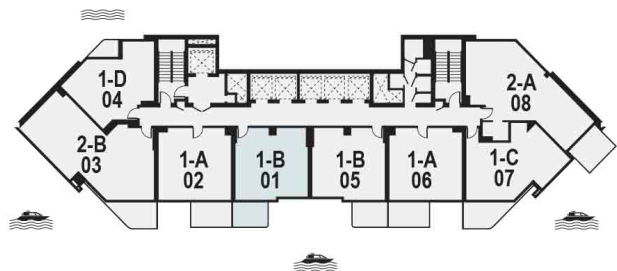

ONE BEDROOM

Tower One | Type B | Unit 01
Levels 7 - 24 & 26 - 48

Sea / Marina View

Apartment Area	51.92 m ²	559 ft ²
Balcony Area	8.58 m ²	92 ft ²
Total Area	60.5 m²	651 ft²

ONE BEDROOM

Tower One | Type A | Unit 02
Levels 7 - 24 & 26 - 48

Sea / Marina View

Apartment Area	52.8 m ²	568 ft ²
Balcony Area	9.94 m ²	107 ft ²
Total Area	62.74 m²	675 ft²

TWO BEDROOM

Tower One

| Type B

| Unit 03

Levels 7 - 24 & 26 - 48

Sea / Marina View

Apartment Area	84.91 m ²	914 ft ²
Balcony Area	10.96 m ²	118 ft ²
Total Area	95.87 m²	1,032 ft²

ONE BEDROOM

Tower One | Type D | Unit 04
Levels 7 - 24 & 26 - 48

Apartment Area	53.24 m ²	573 ft ²
Balcony Area	3.89 m ²	42 ft ²
Total Area	57.13 m²	615 ft²

ONE BEDROOM

Tower One | Type B | Unit 05
Levels 7 - 24 & 26 - 48

Sea / Marina
View

Apartment Area	51.92 m ²	559 ft ²
Balcony Area	8.58 m ²	92 ft ²
Total Area	60.5 m²	651 ft²

ONE BEDROOM

Tower One | Type A | Unit 06
Levels 7 - 24 & 26 - 48