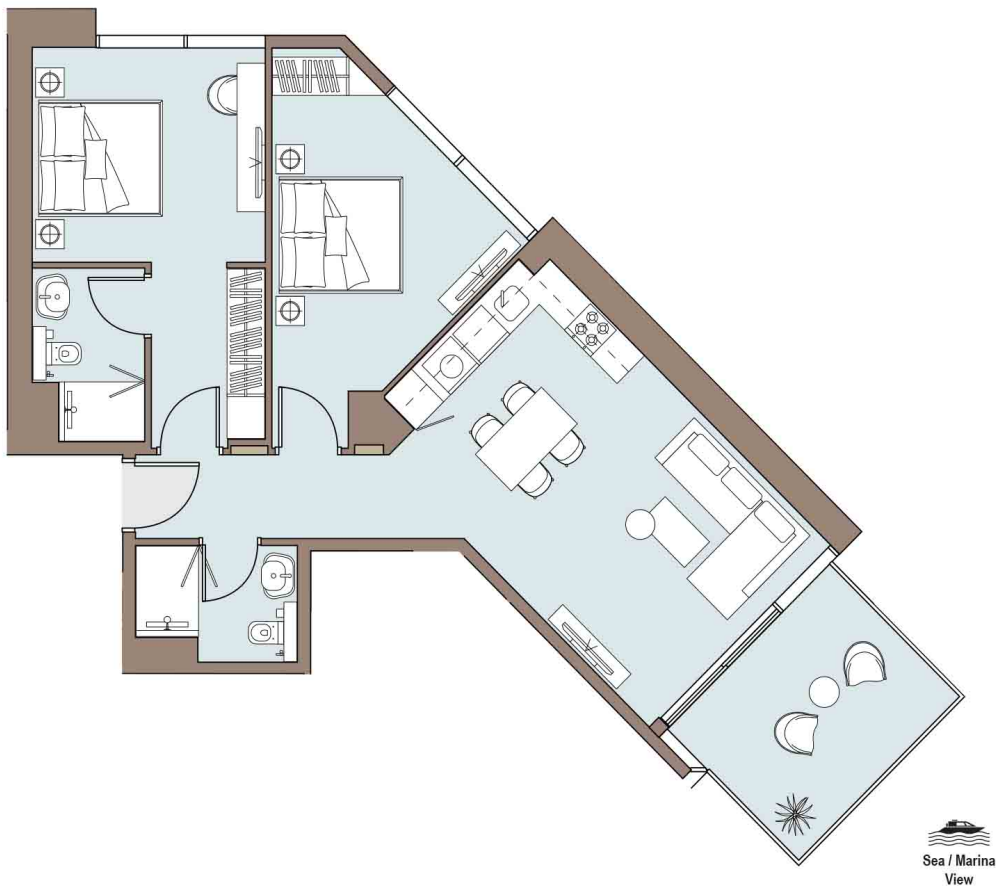

TWO BEDROOM

Tower One | Type A | Unit 08

Levels 7 - 24 & 26 - 48

Sea / Marina View

Apartment Area	82.16 m²	884 ft²
Balcony Area	10.76 m²	116 ft²
Total Area	92.92 m²	1,000 ft²