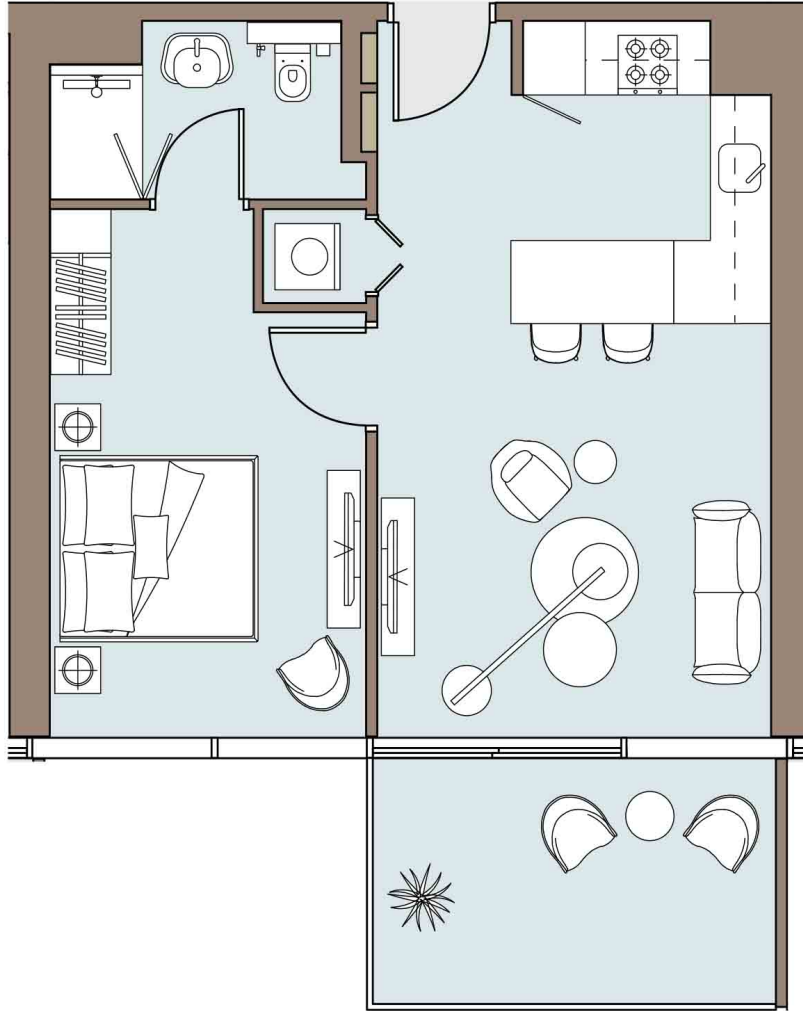

ONE BEDROOM

Tower One | Type B | Unit 01
Levels 7 - 24 & 26 - 48

Sea / Marina View

Apartment Area	51.92 m ²	559 ft ²
Balcony Area	8.58 m ²	92 ft ²
Total Area	60.5 m²	651 ft²

ONE BEDROOM

Tower One | Type A | Unit 02
Levels 7 - 24 & 26 - 48

Sea / Marina View

Apartment Area	52.8 m ²	568 ft ²
Balcony Area	9.94 m ²	107 ft ²
Total Area	62.74 m²	675 ft²

TWO BEDROOM

Tower One

| Type B

| Unit 03

Levels 7 - 24 & 26 - 48

Sea / Marina View

Apartment Area	84.91 m ²	914 ft ²
Balcony Area	10.96 m ²	118 ft ²
Total Area	95.87 m²	1,032 ft²

ONE BEDROOM

Tower One | Type D | Unit 04
Levels 7 - 24 & 26 - 48

Apartment Area	53.24 m ²	573 ft ²
Balcony Area	3.89 m ²	42 ft ²
Total Area	57.13 m²	615 ft²