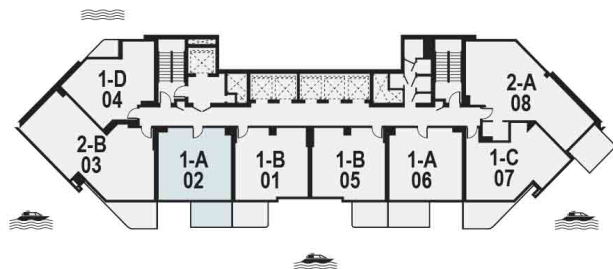

ONE BEDROOM

Tower One | Type B | Unit 01
Levels 7 - 24 & 26 - 48

Sea / Marina View

Apartment Area	51.92 m ²	559 ft ²
Balcony Area	8.58 m ²	92 ft ²
Total Area	60.5 m²	651 ft²

ONE BEDROOM

Tower One | Type A | Unit 02
Levels 7 - 24 & 26 - 48

Sea / Marina View

Apartment Area	52.8 m ²	568 ft ²
Balcony Area	9.94 m ²	107 ft ²
Total Area	62.74 m²	675 ft²

TWO BEDROOM

Tower One

| Type B

| Unit 03

Levels 7 - 24 & 26 - 48

Sea / Marina View

Apartment Area	84.91 m ²	914 ft ²
Balcony Area	10.96 m ²	118 ft ²
Total Area	95.87 m²	1,032 ft²

ONE BEDROOM

Tower One | Type D | Unit 04
Levels 7 - 24 & 26 - 48

Apartment Area	53.24 m ²	573 ft ²
Balcony Area	3.89 m ²	42 ft ²
Total Area	57.13 m²	615 ft²

ONE BEDROOM

Tower One | Type B | Unit 05
Levels 7 - 24 & 26 - 48

Sea / Marina
View

Apartment Area	51.92 m ²	559 ft ²
Balcony Area	8.58 m ²	92 ft ²
Total Area	60.5 m²	651 ft²

ONE BEDROOM

Tower One | Type A | Unit 06
Levels 7 - 24 & 26 - 48