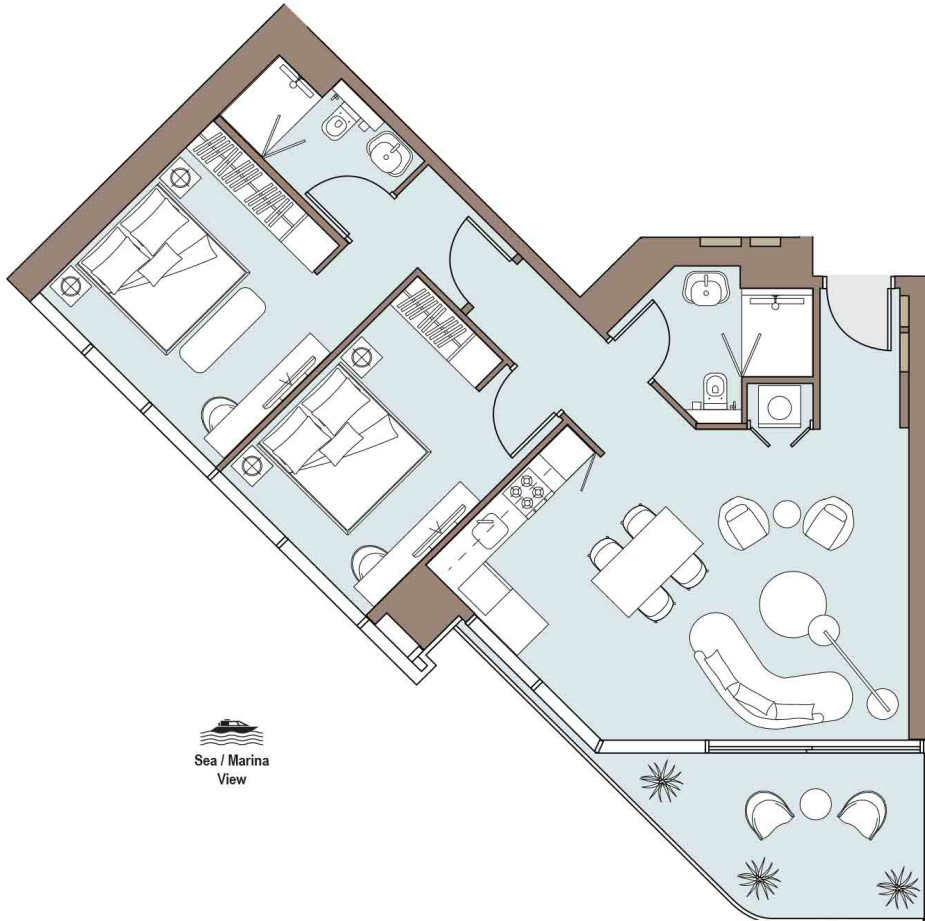

ONE BEDROOM

Tower One | Type B | Unit 01
Levels 7 - 24 & 26 - 48

Sea / Marina View

Apartment Area	51.92 m ²	559 ft ²
Balcony Area	8.58 m ²	92 ft ²
Total Area	60.5 m²	651 ft²

ONE BEDROOM

Tower One | Type A | Unit 02
Levels 7 - 24 & 26 - 48

Sea / Marina View

Apartment Area	52.8 m ²	568 ft ²
Balcony Area	9.94 m ²	107 ft ²
Total Area	62.74 m²	675 ft²

TWO BEDROOM

Tower One

| Type B

| Unit 03

Levels 7 - 24 & 26 - 48

Sea / Marina View

Apartment Area	84.91 m ²	914 ft ²
Balcony Area	10.96 m ²	118 ft ²
Total Area	95.87 m²	1,032 ft²

ONE BEDROOM

Tower One | Type D | Unit 04
Levels 7 - 24 & 26 - 48

Apartment Area	53.24 m ²	573 ft ²
Balcony Area	3.89 m ²	42 ft ²
Total Area	57.13 m²	615 ft²

ONE BEDROOM

Tower One | Type B | Unit 05
Levels 7 - 24 & 26 - 48

Sea / Marina
View

Apartment Area	51.92 m ²	559 ft ²
Balcony Area	8.58 m ²	92 ft ²
Total Area	60.5 m²	651 ft²

ONE BEDROOM

Tower One | Type A | Unit 06
Levels 7 - 24 & 26 - 48