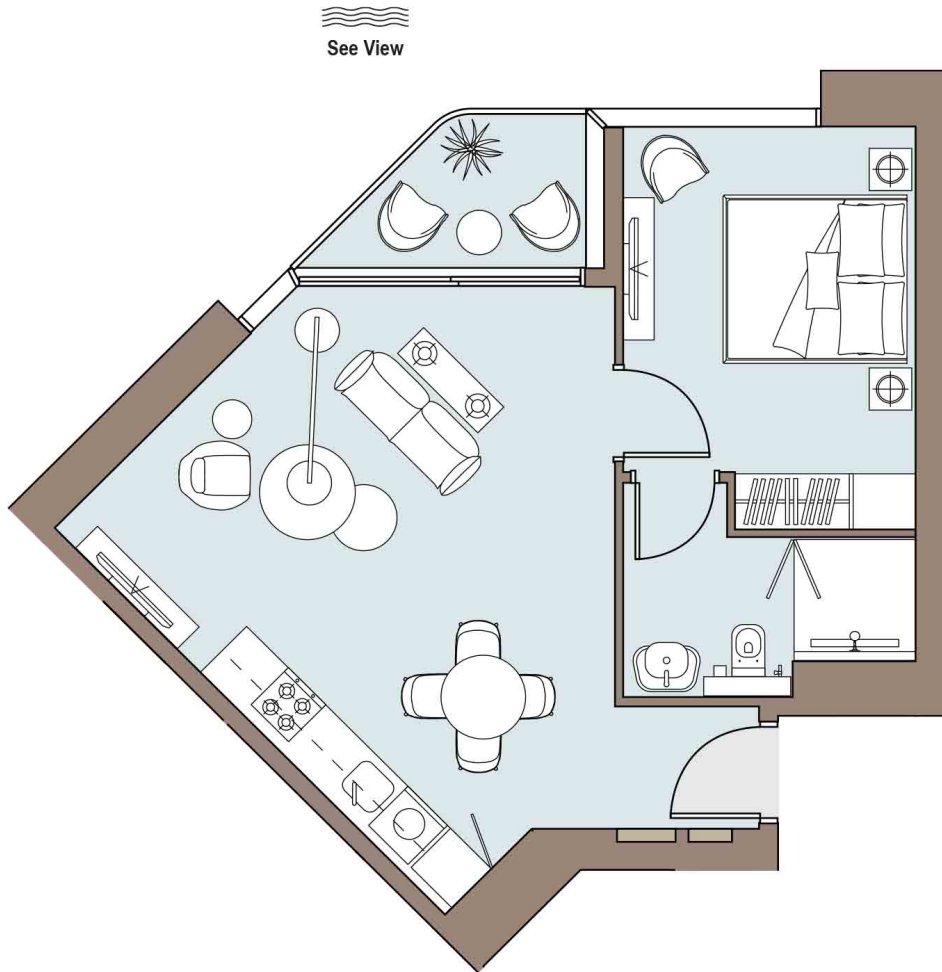

ONE BEDROOM

Tower One | Type B | Unit 01
Levels 7 - 24 & 26 - 48

Sea / Marina View

Apartment Area	51.92 m ²	559 ft ²
Balcony Area	8.58 m ²	92 ft ²
Total Area	60.5 m²	651 ft²

ONE BEDROOM

Tower One | Type A | Unit 02
Levels 7 - 24 & 26 - 48

Sea / Marina View

Apartment Area	52.8 m ²	568 ft ²
Balcony Area	9.94 m ²	107 ft ²
Total Area	62.74 m²	675 ft²

TWO BEDROOM

Tower One

| Type B

| Unit 03

Levels 7 - 24 & 26 - 48

Sea / Marina View

Apartment Area	84.91 m ²	914 ft ²
Balcony Area	10.96 m ²	118 ft ²
Total Area	95.87 m²	1,032 ft²

ONE BEDROOM

Tower One | Type D | Unit 04
Levels 7 - 24 & 26 - 48

Apartment Area	53.24 m ²	573 ft ²
Balcony Area	3.89 m ²	42 ft ²
Total Area	57.13 m²	615 ft²

ONE BEDROOM

Tower One | Type B | Unit 05
Levels 7 - 24 & 26 - 48

Sea / Marina
View

Apartment Area	51.92 m ²	559 ft ²
Balcony Area	8.58 m ²	92 ft ²
Total Area	60.5 m²	651 ft²

ONE BEDROOM

Tower One | Type A | Unit 06
Levels 7 - 24 & 26 - 48