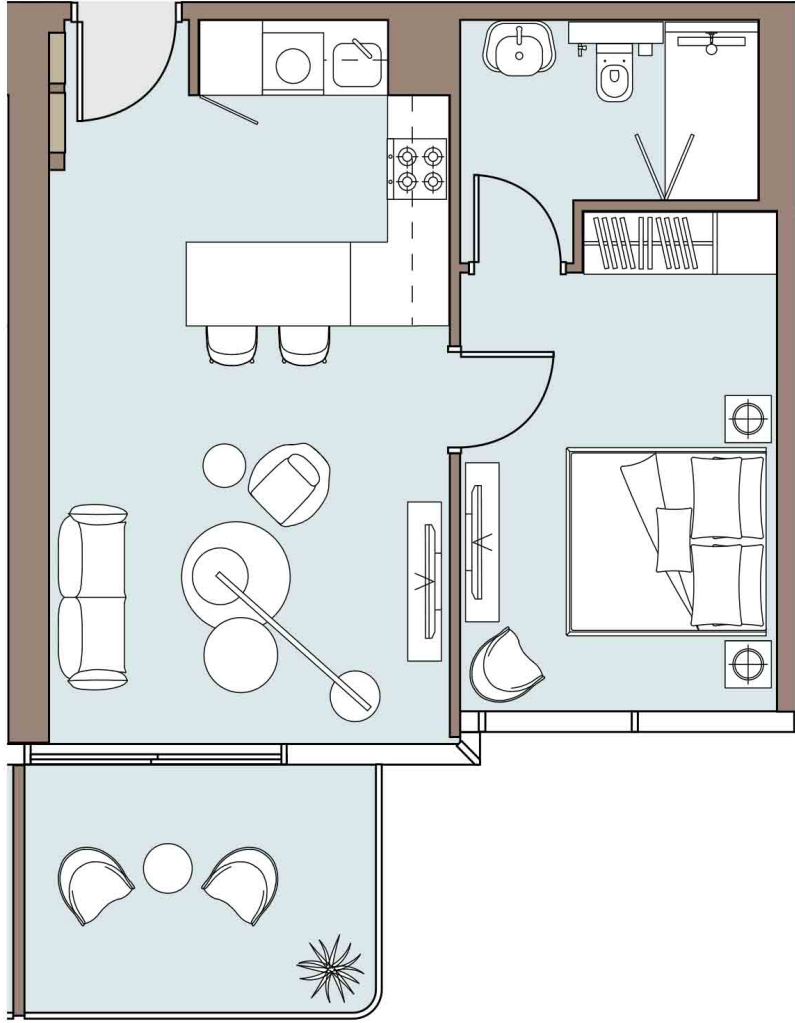

ONE BEDROOM

Tower One | Type B | Unit 01
Levels 7 - 24 & 26 - 48

Sea / Marina View

Apartment Area	51.92 m ²	559 ft ²
Balcony Area	8.58 m ²	92 ft ²
Total Area	60.5 m²	651 ft²

ONE BEDROOM

Tower One | Type A | Unit 02
Levels 7 - 24 & 26 - 48

Sea / Marina View

Apartment Area	52.8 m ²	568 ft ²
Balcony Area	9.94 m ²	107 ft ²
Total Area	62.74 m²	675 ft²

TWO BEDROOM

Tower One

| Type B

| Unit 03

Levels 7 - 24 & 26 - 48

Sea / Marina View

Apartment Area	84.91 m ²	914 ft ²
Balcony Area	10.96 m ²	118 ft ²
Total Area	95.87 m²	1,032 ft²

ONE BEDROOM

Tower One | Type D | Unit 04
Levels 7 - 24 & 26 - 48

Apartment Area	53.24 m ²	573 ft ²
Balcony Area	3.89 m ²	42 ft ²
Total Area	57.13 m²	615 ft²