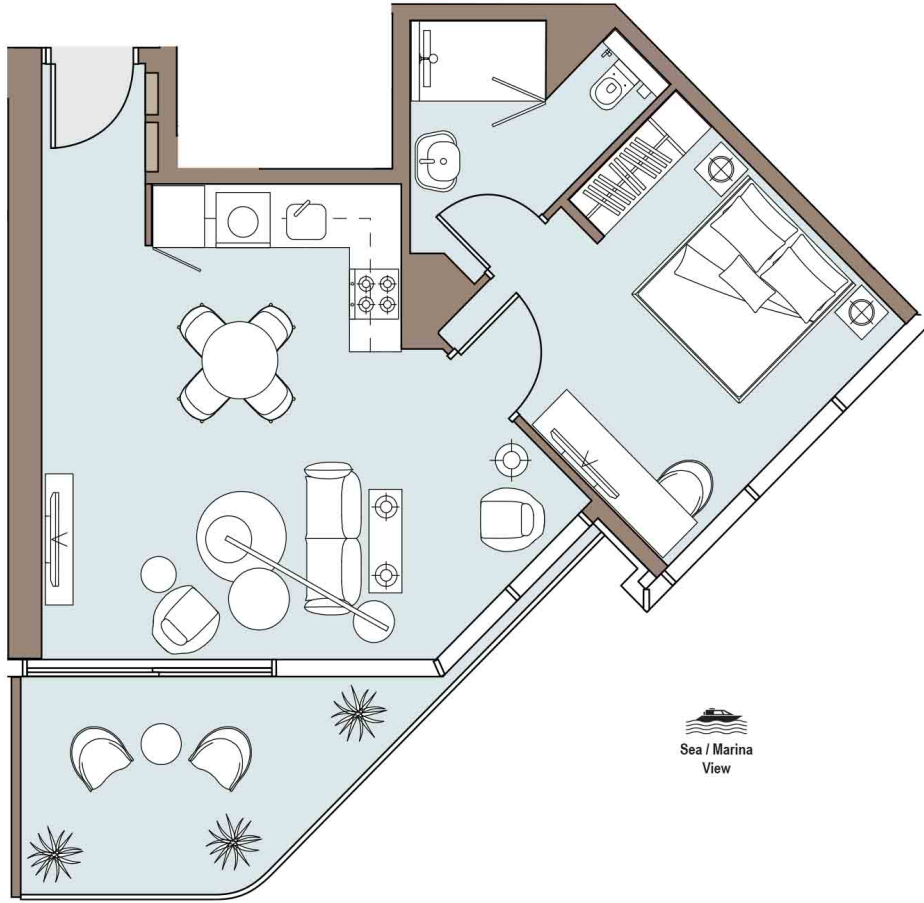

ONE BEDROOM

Tower One | Type B | Unit 01
Levels 7 - 24 & 26 - 48

Sea / Marina View

Apartment Area	51.92 m ²	559 ft ²
Balcony Area	8.58 m ²	92 ft ²
Total Area	60.5 m²	651 ft²

ONE BEDROOM

Tower One | Type A | Unit 02
Levels 7 - 24 & 26 - 48

Sea / Marina View

Apartment Area	52.8 m ²	568 ft ²
Balcony Area	9.94 m ²	107 ft ²
Total Area	62.74 m²	675 ft²

TWO BEDROOM

Tower One

| Type B

| Unit 03

Levels 7 - 24 & 26 - 48

Sea / Marina View

ONE BEDROOM

Tower One | Type B | Unit 05
Levels 7 - 24 & 26 - 48

Sea / Marina
View

Apartment Area	51.92 m ²	559 ft ²
Balcony Area	8.58 m ²	92 ft ²
Total Area	60.5 m²	651 ft²

ONE BEDROOM

Tower One | Type A | Unit 06
Levels 7 - 24 & 26 - 48

Sea / Marina View

Apartment Area	52.8 m ²	568 ft ²
Balcony Area	9.94 m ²	107 ft ²
Total Area	62.74 m²	675 ft²

ONE BEDROOM

Tower One | Type C | Unit 07
Levels 7 - 24 & 26 - 48

Apartment Area	57.29 m ²	617 ft ²
Balcony Area	10.89 m ²	117 ft ²
Total Area	68.18 m²	734 ft²