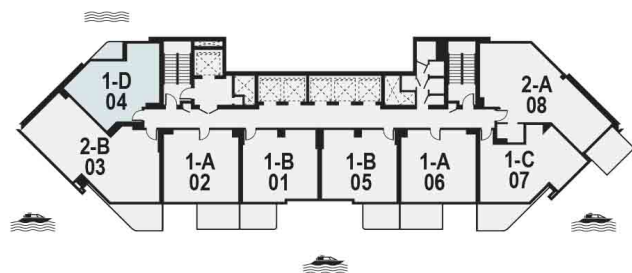

ONE BEDROOM

Tower One | Type B | Unit 01
Levels 7 - 24 & 26 - 48

Sea / Marina View

Apartment Area	51.92 m ²	559 ft ²
Balcony Area	8.58 m ²	92 ft ²
Total Area	60.5 m²	651 ft²

ONE BEDROOM

Tower One | Type A | Unit 02
Levels 7 - 24 & 26 - 48

Sea / Marina View

Apartment Area	52.8 m ²	568 ft ²
Balcony Area	9.94 m ²	107 ft ²
Total Area	62.74 m²	675 ft²

TWO BEDROOM

Tower One

| Type B

| Unit 03

Levels 7 - 24 & 26 - 48

Sea / Marina View

Apartment Area	84.91 m ²	914 ft ²
Balcony Area	10.96 m ²	118 ft ²
Total Area	95.87 m²	1,032 ft²

ONE BEDROOM

Tower One | Type D | Unit 04
Levels 7 - 24 & 26 - 48

Apartment Area	53.24 m ²	573 ft ²
Balcony Area	3.89 m ²	42 ft ²
Total Area	57.13 m²	615 ft²

ONE BEDROOM

Tower One | Type B | Unit 05
Levels 7 - 24 & 26 - 48

Sea / Marina
View

Apartment Area	51.92 m ²	559 ft ²
Balcony Area	8.58 m ²	92 ft ²
Total Area	60.5 m²	651 ft²

ONE BEDROOM

Tower One | Type A | Unit 06
Levels 7 - 24 & 26 - 48