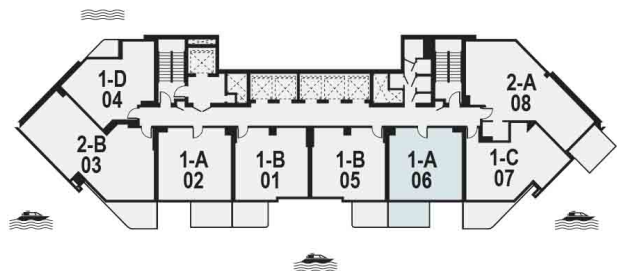

Sea / Marina View

Apartment Area	52.8 m ²	568 ft ²
Balcony Area	9.94 m ²	107 ft ²
Total Area	62.74 m²	675 ft²

TWO BEDROOM

Tower One

| Type B

| Unit 03

Levels 7 - 24 & 26 - 48

Sea / Marina View

Apartment Area	84.91 m ²	914 ft ²
Balcony Area	10.96 m ²	118 ft ²
Total Area	95.87 m²	1,032 ft²

ONE BEDROOM

Tower One | Type D | Unit 04
Levels 7 - 24 & 26 - 48

Apartment Area	53.24 m ²	573 ft ²
Balcony Area	3.89 m ²	42 ft ²
Total Area	57.13 m²	615 ft²

ONE BEDROOM

Tower One | Type B | Unit 05
Levels 7 - 24 & 26 - 48

Sea / Marina
View

Apartment Area	51.92 m ²	559 ft ²
Balcony Area	8.58 m ²	92 ft ²
Total Area	60.5 m²	651 ft²

ONE BEDROOM

Tower One | Type A | Unit 06
Levels 7 - 24 & 26 - 48

Sea / Marina View

Apartment Area	52.8 m ²	568 ft ²
Balcony Area	9.94 m ²	107 ft ²
Total Area	62.74 m²	675 ft²

ONE BEDROOM

Tower One | Type C | Unit 07
Levels 7 - 24 & 26 - 48

Apartment Area	57.29 m ²	617 ft ²
Balcony Area	10.89 m ²	117 ft ²
Total Area	68.18 m²	734 ft²