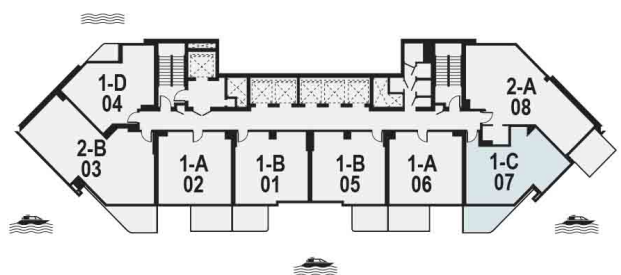

Sea / Marina View

Apartment Area	52.8 m ²	568 ft ²
Balcony Area	9.94 m ²	107 ft ²
Total Area	62.74 m²	675 ft²

TWO BEDROOM

Tower One

| Type B

| Unit 03

Levels 7 - 24 & 26 - 48

Sea / Marina View

Apartment Area	84.91 m ²	914 ft ²
Balcony Area	10.96 m ²	118 ft ²
Total Area	95.87 m²	1,032 ft²

ONE BEDROOM

Tower One | Type D | Unit 04
Levels 7 - 24 & 26 - 48

Apartment Area	53.24 m ²	573 ft ²
Balcony Area	3.89 m ²	42 ft ²
Total Area	57.13 m²	615 ft²

ONE BEDROOM

Tower One | Type B | Unit 05
Levels 7 - 24 & 26 - 48

Sea / Marina
View

Apartment Area	51.92 m ²	559 ft ²
Balcony Area	8.58 m ²	92 ft ²
Total Area	60.5 m²	651 ft²

ONE BEDROOM

Tower One | Type A | Unit 06
Levels 7 - 24 & 26 - 48

Sea / Marina View

Apartment Area	52.8 m ²	568 ft ²
Balcony Area	9.94 m ²	107 ft ²
Total Area	62.74 m²	675 ft²

ONE BEDROOM

Tower One | Type C | Unit 07
Levels 7 - 24 & 26 - 48

Apartment Area	57.29 m ²	617 ft ²
Balcony Area	10.89 m ²	117 ft ²
Total Area	68.18 m²	734 ft²