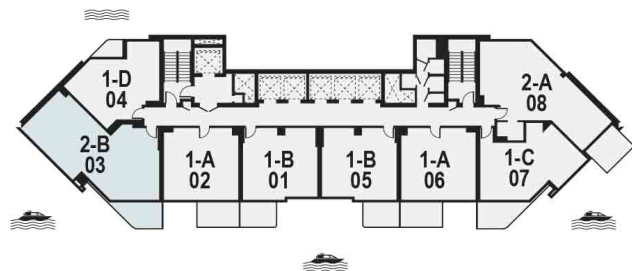

ONE BEDROOM

Tower One | Type B | Unit 01
Levels 7 - 24 & 26 - 48

Sea / Marina View

Apartment Area	51.92 m ²	559 ft ²
Balcony Area	8.58 m ²	92 ft ²
Total Area	60.5 m²	651 ft²

ONE BEDROOM

Tower One | Type A | Unit 02
Levels 7 - 24 & 26 - 48

Sea / Marina View

Apartment Area	52.8 m ²	568 ft ²
Balcony Area	9.94 m ²	107 ft ²
Total Area	62.74 m²	675 ft²

TWO BEDROOM

Tower One

| Type B

| Unit 03

Levels 7 - 24 & 26 - 48

Sea / Marina View

Apartment Area	84.91 m ²	914 ft ²
Balcony Area	10.96 m ²	118 ft ²
Total Area	95.87 m²	1,032 ft²

ONE BEDROOM

Tower One | Type D | Unit 04
Levels 7 - 24 & 26 - 48

Apartment Area	53.24 m ²	573 ft ²
Balcony Area	3.89 m ²	42 ft ²
Total Area	57.13 m²	615 ft²

ONE BEDROOM

Tower One | Type B | Unit 05
Levels 7 - 24 & 26 - 48

Sea / Marina
View

Apartment Area	51.92 m ²	559 ft ²
Balcony Area	8.58 m ²	92 ft ²
Total Area	60.5 m²	651 ft²

ONE BEDROOM

Tower One | Type A | Unit 06
Levels 7 - 24 & 26 - 48