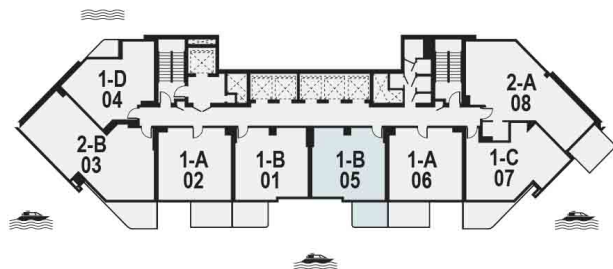

ONE BEDROOM

Tower One | Type B | Unit 01
Levels 7 - 24 & 26 - 48

Sea / Marina View

Apartment Area	51.92 m ²	559 ft ²
Balcony Area	8.58 m ²	92 ft ²
Total Area	60.5 m²	651 ft²

ONE BEDROOM

Tower One | Type A | Unit 02
Levels 7 - 24 & 26 - 48

Sea / Marina View

Apartment Area	52.8 m ²	568 ft ²
Balcony Area	9.94 m ²	107 ft ²
Total Area	62.74 m²	675 ft²

TWO BEDROOM

Tower One

| Type B

| Unit 03

Levels 7 - 24 & 26 - 48

Sea / Marina View

Apartment Area	84.91 m ²	914 ft ²
Balcony Area	10.96 m ²	118 ft ²
Total Area	95.87 m²	1,032 ft²

ONE BEDROOM

Tower One | Type D | Unit 04
Levels 7 - 24 & 26 - 48

Apartment Area	53.24 m ²	573 ft ²
Balcony Area	3.89 m ²	42 ft ²
Total Area	57.13 m²	615 ft²

ONE BEDROOM

Tower One | Type B | Unit 05
Levels 7 - 24 & 26 - 48

Sea / Marina
View

Apartment Area	51.92 m ²	559 ft ²
Balcony Area	8.58 m ²	92 ft ²
Total Area	60.5 m²	651 ft²

ONE BEDROOM

Tower One | Type A | Unit 06
Levels 7 - 24 & 26 - 48