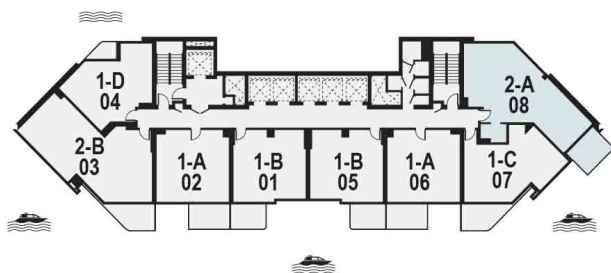

ONE BEDROOM

Tower One | Type B | Unit 01
Levels 7 - 24 & 26 - 48

Sea / Marina View

Apartment Area	51.92 m ²	559 ft ²
Balcony Area	8.58 m ²	92 ft ²
Total Area	60.5 m²	651 ft²

ONE BEDROOM

Tower One | Type A | Unit 02
Levels 7 - 24 & 26 - 48

Sea / Marina View

Apartment Area	52.8 m ²	568 ft ²
Balcony Area	9.94 m ²	107 ft ²
Total Area	62.74 m²	675 ft²

TWO BEDROOM

Tower One

| Type B

| Unit 03

Levels 7 - 24 & 26 - 48

Sea / Marina View

Drawings are provided by our consultants. All dimensions, features and amenities are approximate at time of printing. Actual size may vary from stated area. Drawings not to scale E & OE. The developer reserves the right to make revisions to the floor plans and any features, materials and dimensions mentioned without further notice.

TWO BEDROOM

Tower One | Type A | Unit 08

Levels 7 - 24 & 26 - 48

Sea / Marina View

Apartment Area	82.16 m ²	884 ft ²
Balcony Area	10.76 m ²	116 ft ²
Total Area	92.92 m²	1,000 ft²

Tower One

Tower Two