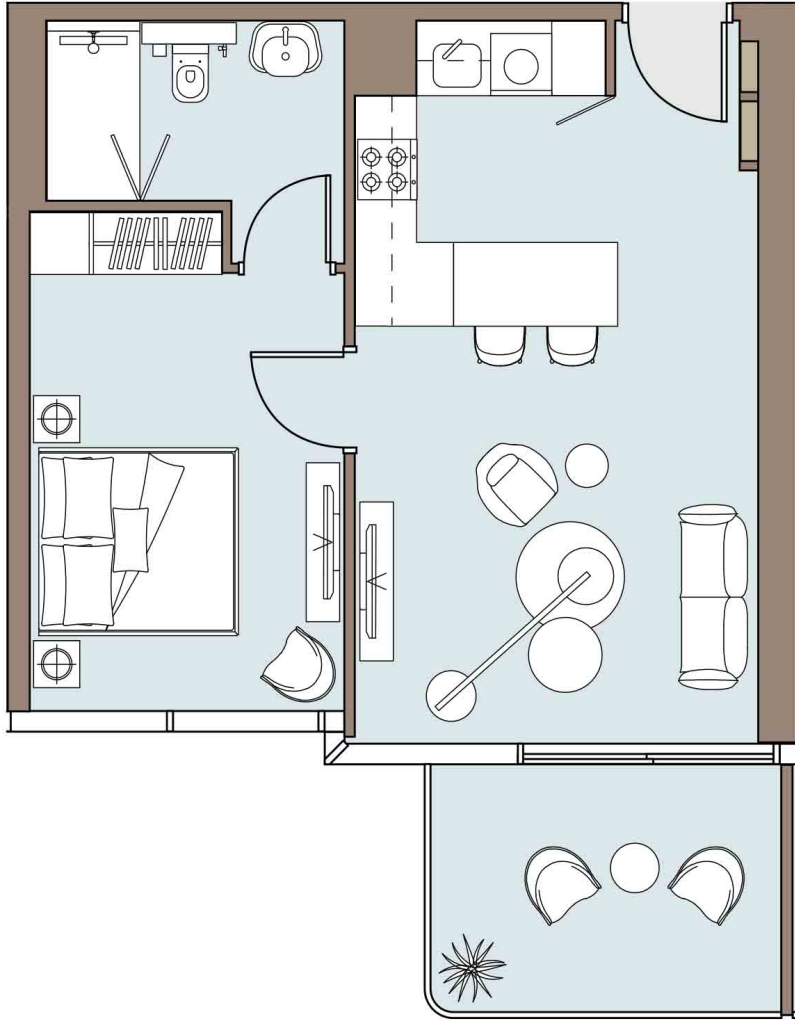

ONE BEDROOM

Tower One | Type B | Unit 01
Levels 7 - 24 & 26 - 48

Sea / Marina View

Apartment Area	51.92 m ²	559 ft ²
Balcony Area	8.58 m ²	92 ft ²
Total Area	60.5 m²	651 ft²

ONE BEDROOM

Tower One | Type A | Unit 02
Levels 7 - 24 & 26 - 48

Sea / Marina View

Apartment Area	52.8 m ²	568 ft ²
Balcony Area	9.94 m ²	107 ft ²
Total Area	62.74 m²	675 ft²

TWO BEDROOM

Tower One

| Type B

| Unit 03

Levels 7 - 24 & 26 - 48

Sea / Marina View

Apartment Area	84.91 m ²	914 ft ²
Balcony Area	10.96 m ²	118 ft ²
Total Area	95.87 m²	1,032 ft²

ONE BEDROOM

Tower One | Type D | Unit 04
Levels 7 - 24 & 26 - 48

Apartment Area	53.24 m ²	573 ft ²
Balcony Area	3.89 m ²	42 ft ²
Total Area	57.13 m²	615 ft²

ONE BEDROOM

Tower One | Type B | Unit 05
Levels 7 - 24 & 26 - 48

Sea / Marina
View

Apartment Area	51.92 m ²	559 ft ²
Balcony Area	8.58 m ²	92 ft ²
Total Area	60.5 m²	651 ft²

ONE BEDROOM

Tower One | Type A | Unit 06
Levels 7 - 24 & 26 - 48