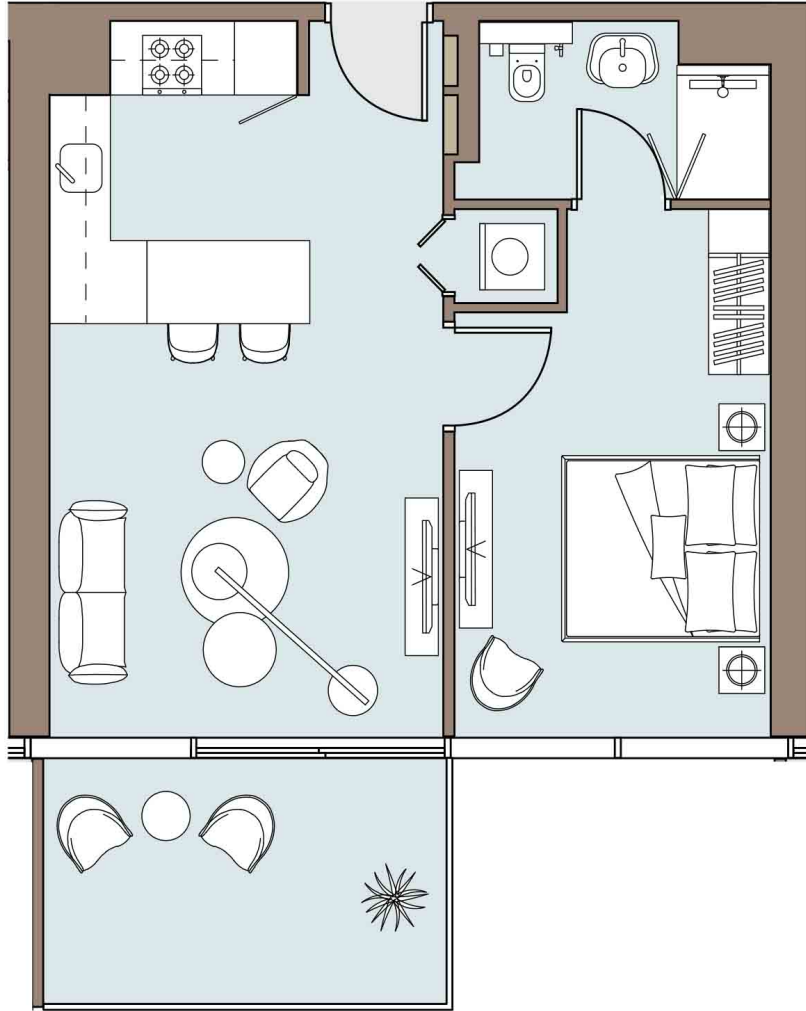

ONE BEDROOM

Tower One | Type B | Unit 01
Levels 7 - 24 & 26 - 48

Sea / Marina View

Apartment Area	51.92 m ²	559 ft ²
Balcony Area	8.58 m ²	92 ft ²
Total Area	60.5 m²	651 ft²

ONE BEDROOM

Tower One | Type A | Unit 02
Levels 7 - 24 & 26 - 48

Sea / Marina View

Apartment Area	52.8 m ²	568 ft ²
Balcony Area	9.94 m ²	107 ft ²
Total Area	62.74 m²	675 ft²

TWO BEDROOM

Tower One

| Type B

| Unit 03

Levels 7 - 24 & 26 - 48

Sea / Marina View

ONE BEDROOM

Tower One | Type B | Unit 05
Levels 7 - 24 & 26 - 48

Sea / Marina
View

Apartment Area	51.92 m ²	559 ft ²
Balcony Area	8.58 m ²	92 ft ²
Total Area	60.5 m²	651 ft²

ONE BEDROOM

Tower One | Type A | Unit 06
Levels 7 - 24 & 26 - 48

Sea / Marina View

Apartment Area	52.8 m ²	568 ft ²
Balcony Area	9.94 m ²	107 ft ²
Total Area	62.74 m²	675 ft²

ONE BEDROOM

Tower One | Type C | Unit 07
Levels 7 - 24 & 26 - 48

Apartment Area	57.29 m ²	617 ft ²
Balcony Area	10.89 m ²	117 ft ²
Total Area	68.18 m²	734 ft²