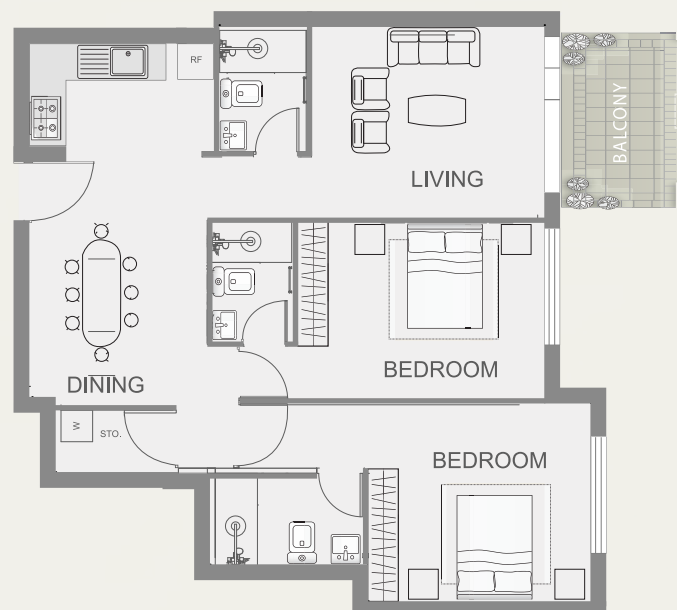

SUITE : 34.58 sq.mt. | 372.08 sq.ft.
BALCONY / GARDEN 9.79 sq.mt. | 105.34 sq.ft.
TOTAL AREA: 44.37 sq.mt. | 477.42 sqft

Studio

One Bed

SUITE : 63.82 sq.mt. | 686.70 sq.ft.
BALCONY / GARDEN 9.80 sq.mt. | 105.45 sq.ft.
TOTAL AREA: 73.62 sq.mt. | 792.15 sq.ft.

Two Bed

SUITE : 100.60 sq.mt. | 1082.46 sq.ft.
BALCONY / GARDEN 9.80 sq.mt. | 105.45 sq.ft.
TOTAL AREA: 110.40 sq.mt. | 1187.91 sq.ft.

**BUILDING-A
GROUND FLOOR**

- STUDIO
- 1 BED
- 2 BED
- SEPERATOR

**BUILDING-A
FIRST FLOOR**

- STUDIO
- 1 BED
- 2 BED
- SEPERATOR

BUILDING-B GROUND FLOOR

- STUDIO
- 1 BED
- 2 BED
- SEPERATOR

BUILDING-B FIRST FLOOR

- STUDIO
- 1 BED
- 2 BED
- SEPERATOR