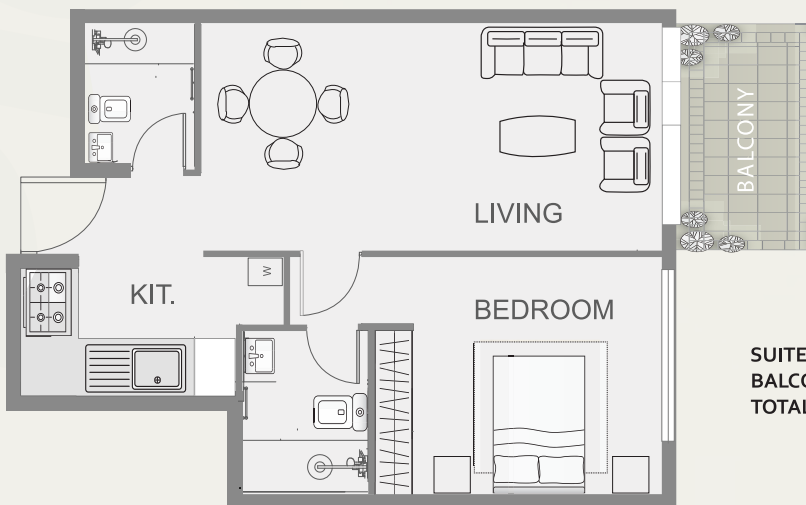

SUITE : 34.58 sq.mt. | 372.08 sq.ft.
BALCONY / GARDEN 9.79 sq.mt. | 105.34 sq.ft.
TOTAL AREA: 44.37 sq.mt. | 477.42 sqft

Studio

One Bed

SUITE : 63.82 sq.mt. | 686.70 sq.ft.
BALCONY / GARDEN 9.80 sq.mt. | 105.45 sq.ft.
TOTAL AREA: 73.62 sq.mt. | 792.15 sq.ft.

Two Bed

SUITE : 100.60 sq.mt. | 1082.46 sq.ft.
BALCONY / GARDEN 9.80 sq.mt. | 105.45 sq.ft.
TOTAL AREA: 110.40 sq.mt. | 1187.91 sq.ft.

**BUILDING-A
GROUND FLOOR**

- STUDIO
- 1 BED
- 2 BED
- SEPERATOR

**BUILDING-A
FIRST FLOOR**

- STUDIO
- 1 BED
- 2 BED
- SEPERATOR

BUILDING-B GROUND FLOOR

- STUDIO
- 1 BED
- 2 BED
- SEPERATOR

BUILDING-B FIRST FLOOR

- STUDIO
- 1 BED
- 2 BED
- SEPERATOR