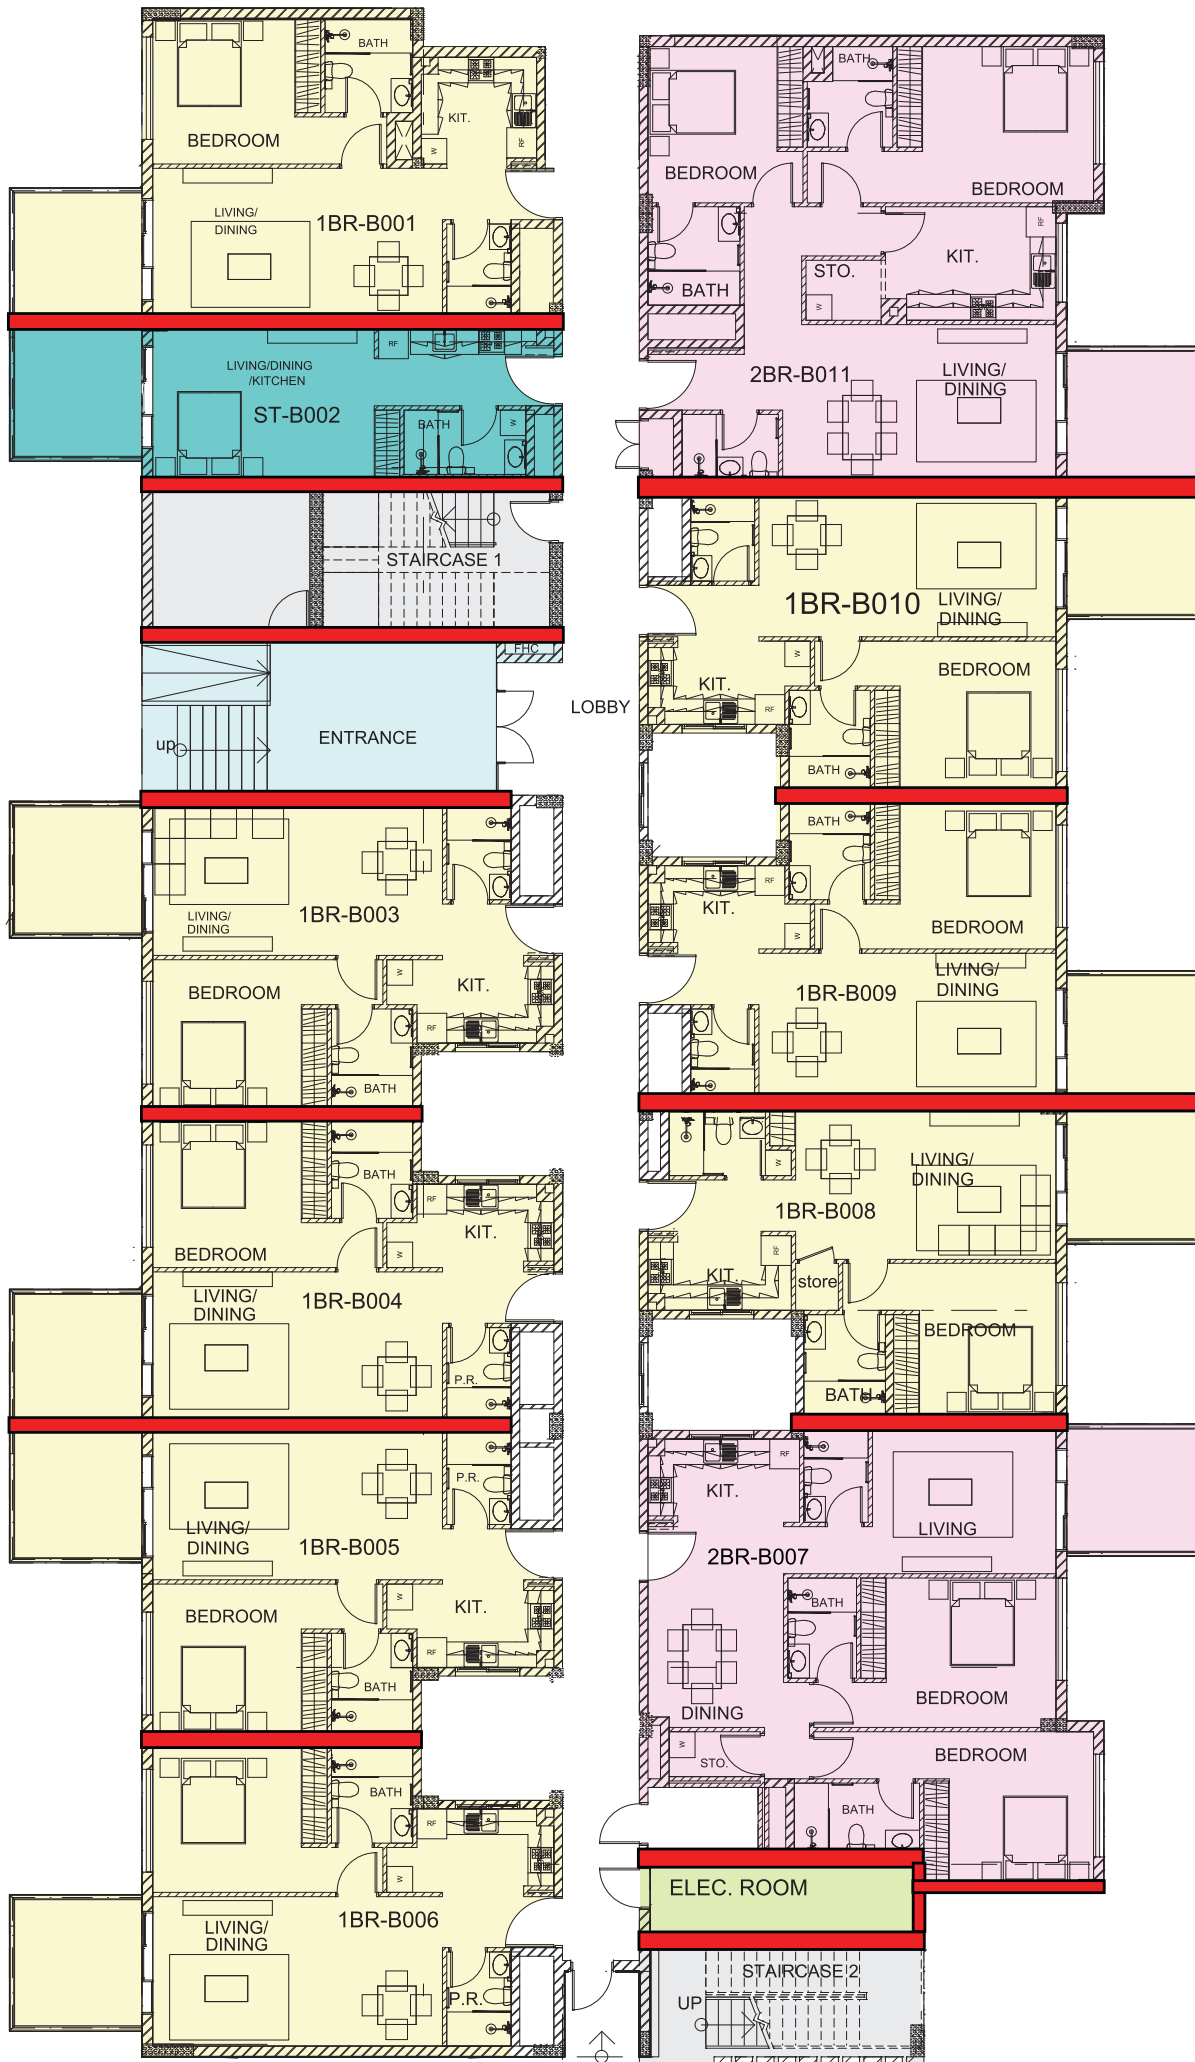

SUITE : 34.58 sq.mt. | 372.08 sq.ft.
BALCONY / GARDEN 9.79 sq.mt. | 105.34 sq.ft.
TOTAL AREA: 44.37 sq.mt. | 477.42 sqft

Studio

One Bed

SUITE : 63.82 sq.mt. | 686.70 sq.ft.
BALCONY / GARDEN 9.80 sq.mt. | 105.45 sq.ft.
TOTAL AREA: 73.62 sq.mt. | 792.15 sq.ft.

Two Bed

SUITE : 100.60 sq.mt. | 1082.46 sq.ft.
BALCONY / GARDEN 9.80 sq.mt. | 105.45 sq.ft.
TOTAL AREA: 110.40 sq.mt. | 1187.91 sq.ft.

**BUILDING-A
GROUND FLOOR**

- STUDIO
- 1 BED
- 2 BED
- SEPERATOR

**BUILDING-A
FIRST FLOOR**

- STUDIO
- 1 BED
- 2 BED
- SEPERATOR

BUILDING-B GROUND FLOOR

- STUDIO
- 1 BED
- 2 BED
- SEPERATOR

BUILDING-B FIRST FLOOR

- STUDIO
- 1 BED
- 2 BED
- SEPERATOR