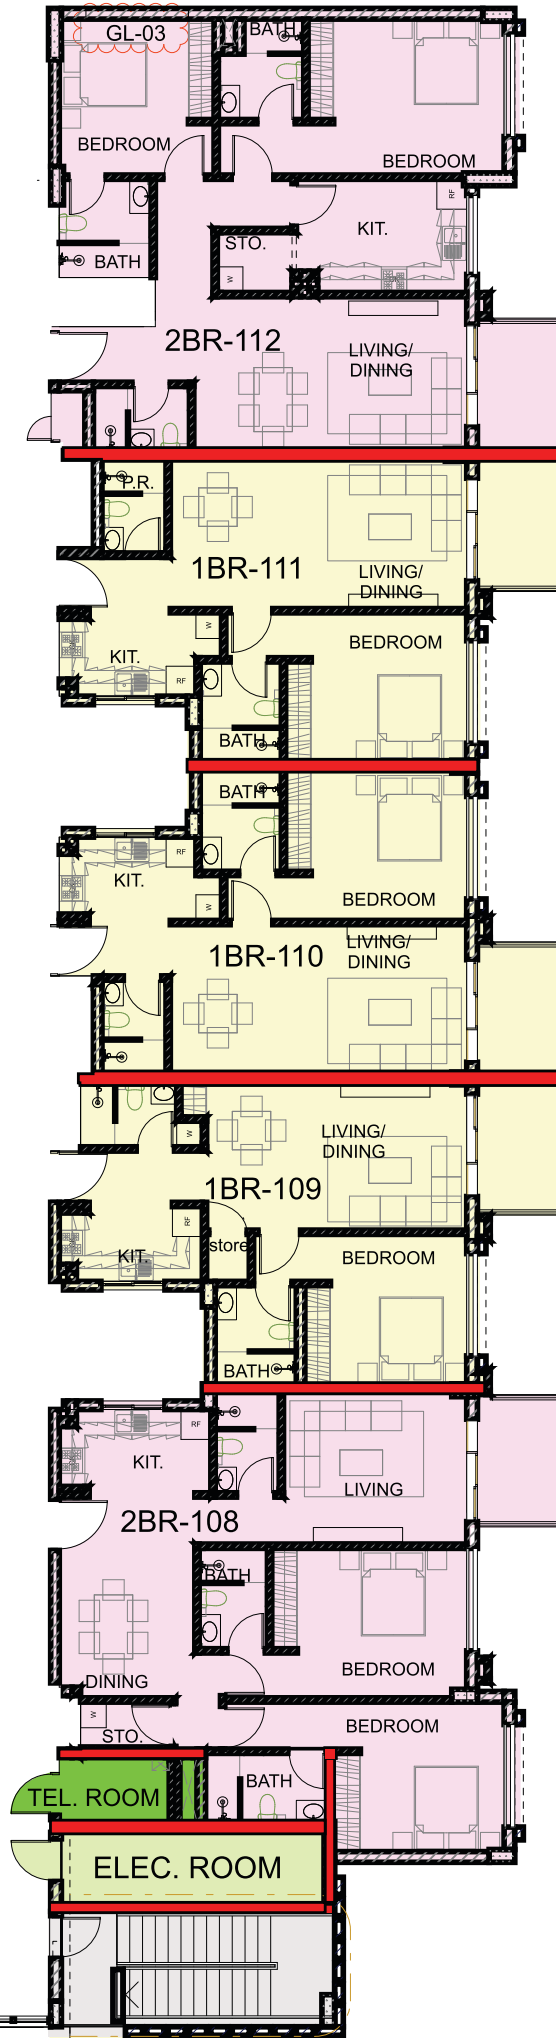

SUITE : 34.58 sq.mt. | 372.08 sq.ft.
BALCONY / GARDEN 9.79 sq.mt. | 105.34 sq.ft.
TOTAL AREA: 44.37 sq.mt. | 477.42 sqft

Studio

One Bed

SUITE : 63.82 sq.mt. | 686.70 sq.ft.
BALCONY / GARDEN 9.80 sq.mt. | 105.45 sq.ft.
TOTAL AREA: 73.62 sq.mt. | 792.15 sq.ft.

Two Bed

SUITE : 100.60 sq.mt. | 1082.46 sq.ft.
BALCONY / GARDEN 9.80 sq.mt. | 105.45 sq.ft.
TOTAL AREA: 110.40 sq.mt. | 1187.91 sq.ft.

**BUILDING-A
GROUND FLOOR**

- STUDIO
- 1 BED
- 2 BED
- SEPERATOR

**BUILDING-A
FIRST FLOOR**

- STUDIO
- 1 BED
- 2 BED
- SEPERATOR

BUILDING-B GROUND FLOOR

- STUDIO
- 1 BED
- 2 BED
- SEPERATOR

BUILDING-B FIRST FLOOR

- STUDIO
- 1 BED
- 2 BED
- SEPERATOR