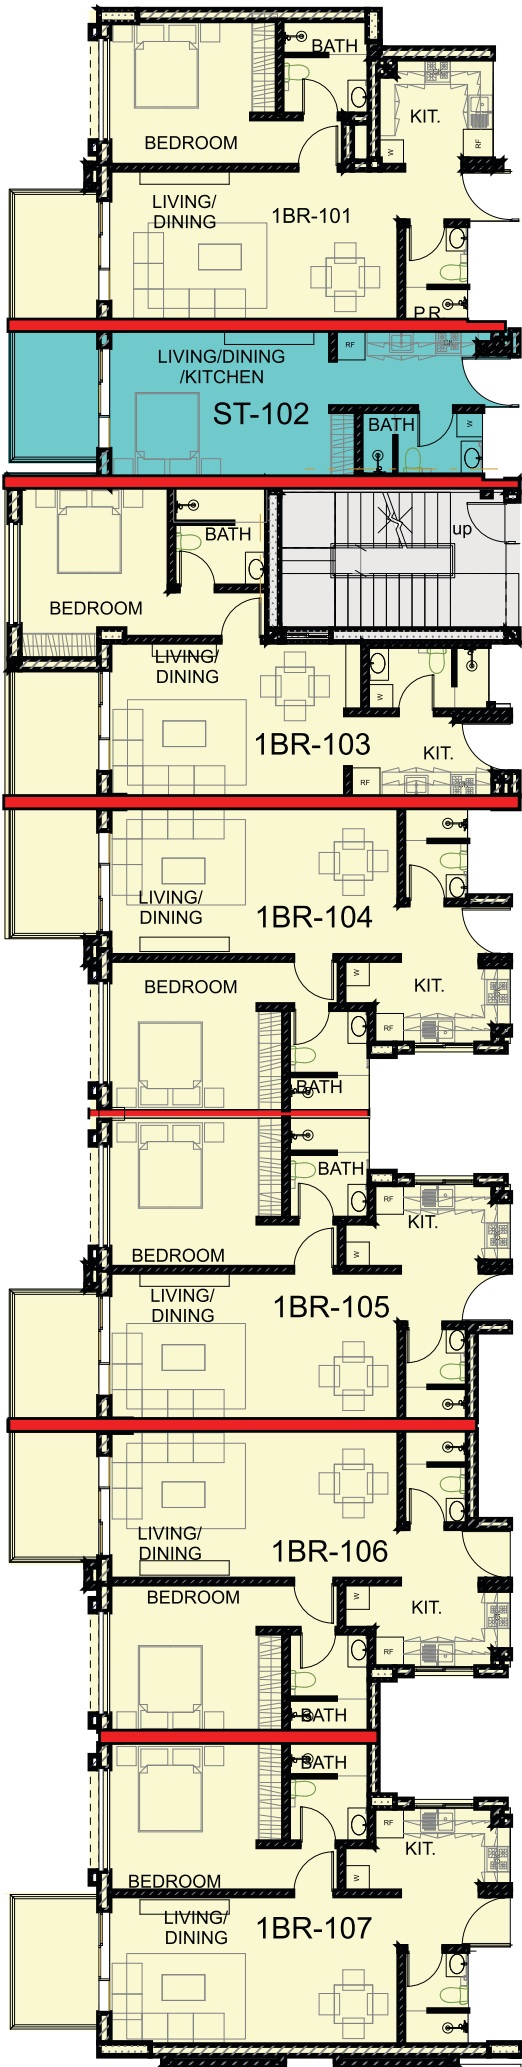

SUITE : 34.58 sq.mt. | 372.08 sq.ft.
BALCONY / GARDEN 9.79 sq.mt. | 105.34 sq.ft.
TOTAL AREA: 44.37 sq.mt. | 477.42 sqft

Studio

One Bed

SUITE : 63.82 sq.mt. | 686.70 sq.ft.
BALCONY / GARDEN 9.80 sq.mt. | 105.45 sq.ft.
TOTAL AREA: 73.62 sq.mt. | 792.15 sq.ft.

Two Bed

SUITE : 100.60 sq.mt. | 1082.46 sq.ft.
BALCONY / GARDEN 9.80 sq.mt. | 105.45 sq.ft.
TOTAL AREA: 110.40 sq.mt. | 1187.91 sq.ft.

**BUILDING-A
GROUND FLOOR**

- STUDIO
- 1 BED
- 2 BED
- SEPERATOR

**BUILDING-A
FIRST FLOOR**

- STUDIO
- 1 BED
- 2 BED
- SEPERATOR

BUILDING-B GROUND FLOOR

- STUDIO
- 1 BED
- 2 BED
- SEPERATOR

BUILDING-B FIRST FLOOR

- STUDIO
- 1 BED
- 2 BED
- SEPERATOR