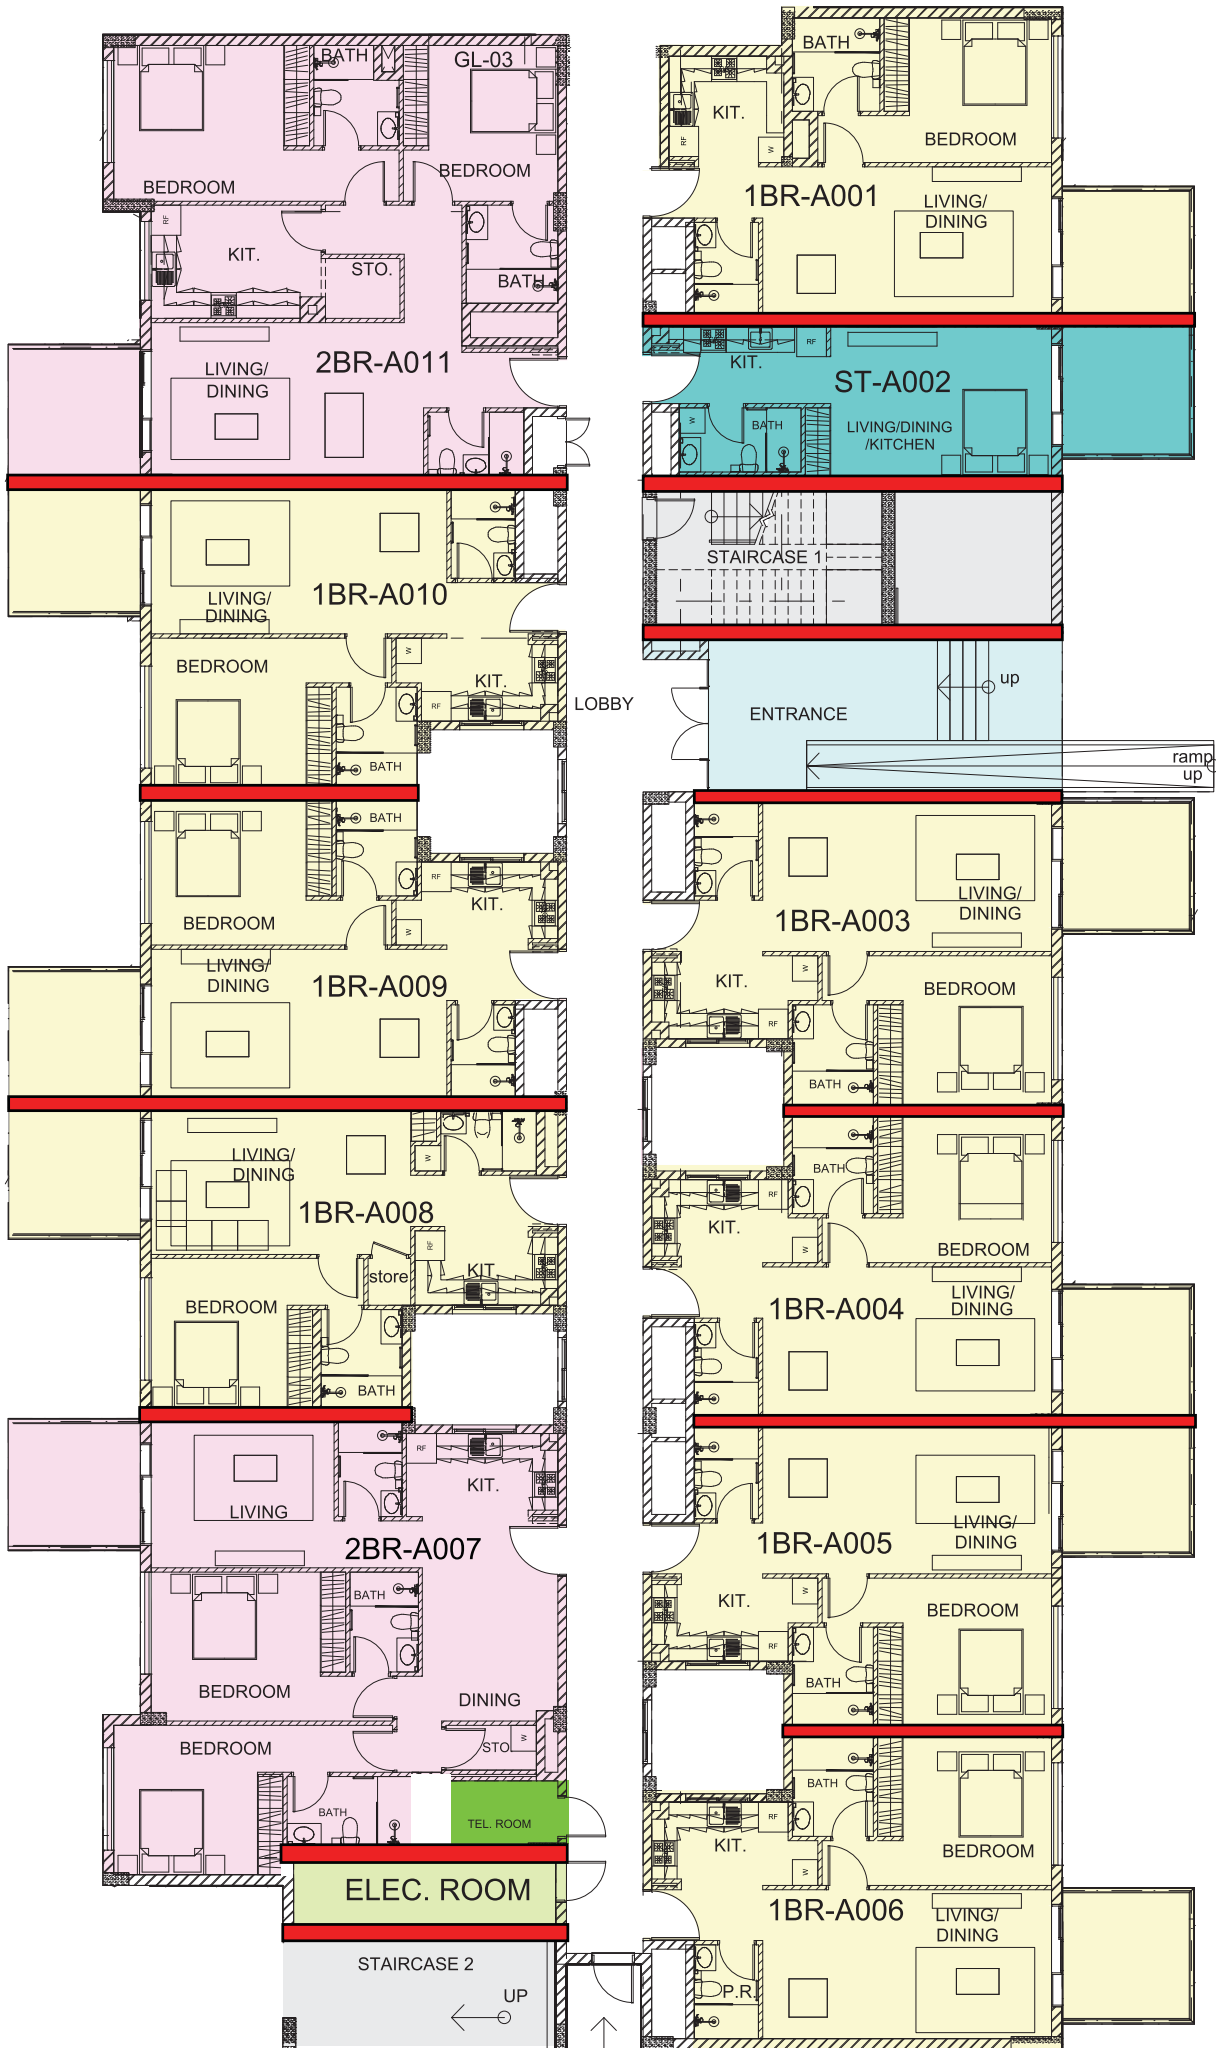

SUITE : 34.58 sq.mt. | 372.08 sq.ft.
BALCONY / GARDEN 9.79 sq.mt. | 105.34 sq.ft.
TOTAL AREA: 44.37 sq.mt. | 477.42 sqft

Studio

One Bed

SUITE : 63.82 sq.mt. | 686.70 sq.ft.
BALCONY / GARDEN 9.80 sq.mt. | 105.45 sq.ft.
TOTAL AREA: 73.62 sq.mt. | 792.15 sq.ft.

Two Bed

SUITE : 100.60 sq.mt. | 1082.46 sq.ft.
BALCONY / GARDEN 9.80 sq.mt. | 105.45 sq.ft.
TOTAL AREA: 110.40 sq.mt. | 1187.91 sq.ft.

**BUILDING-A
GROUND FLOOR**

- STUDIO
- 1 BED
- 2 BED
- SEPERATOR

**BUILDING-A
FIRST FLOOR**

- STUDIO
- 1 BED
- 2 BED
- SEPERATOR

BUILDING-B GROUND FLOOR

- STUDIO
- 1 BED
- 2 BED
- SEPERATOR

BUILDING-B FIRST FLOOR

- STUDIO
- 1 BED
- 2 BED
- SEPERATOR