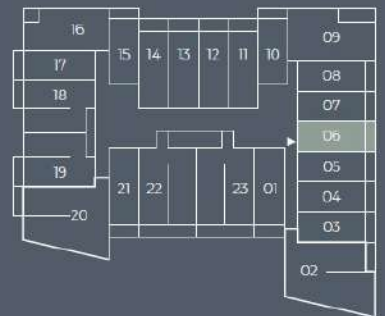

12 Studio

Unit Details

Unit ID: 12
Unit Type: Studio
Size: 499 sq. ft.

Location in Building

11 Studio

Unit Details

Unit ID: 11
 Unit Type: Studio
 Size: 497 sq.ft.

Location in Building

09

1 Bedroom

Unit Details

Unit ID: 09
 Unit Type: 1 bedroom
 Size: 903 sq.ft.

Location in Building

08 Studio

Unit Details

Unit ID: 08
Unit Type: Studio
Size: 440 sq.ft.

Location in Building

07 Studio

Unit Details

Unit ID: 07
Unit Type: Studio
Size: 443 sq. ft.

Location in Building

06 Studio

Unit Details

Unit ID: 06
Unit Type: Studio
Size: 442 sq. ft.

Location in Building

05 Studio

Unit Details

Unit ID: 05
Unit Type: Studio
Size: 441 sq.ft.

Location in Building

03 Studio

Unit Details

Unit ID: 03
Unit Type: Studio
Size: 443 sq.ft.