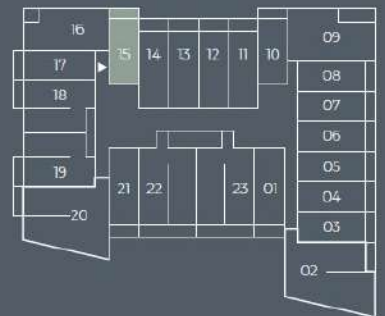

Location in Building

07 Studio

Unit Details

Unit ID: 07
Unit Type: Studio
Size: 443 sq. ft.

Location in Building

06 Studio

Unit Details

Unit ID: 06
Unit Type: Studio
Size: 442 sq. ft.

Unit ID: 17
Unit Type: Studio
Size: 461 sq.ft.

Location in Building

16

1 Bedroom

Unit Details

Unit ID: 16
Unit Type: 1 bedroom
Size: 707 sq.ft.

Location in Building

15 Studio

Unit Details

Unit ID: 15
Unit Type: Studio
Size: 427 sq.ft.

Location in Building

H Studio

Unit Details

Unit ID: 14
 Unit Type: Studio
 Size: 496 sq.ft.

Location in Building