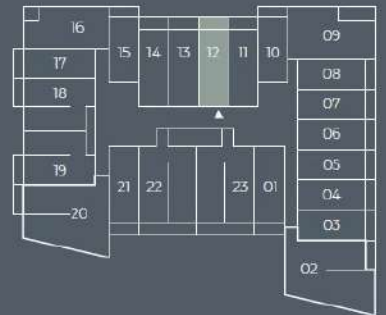

12 Studio

Unit Details

Unit ID: 12
Unit Type: Studio
Size: 499 sq. ft.

Location in Building

11 Studio

Unit Details

Unit ID: 11
 Unit Type: Studio
 Size: 497 sq.ft.

Location in Building

09

1 Bedroom

Unit Details

Unit ID: 09
 Unit Type: 1 bedroom
 Size: 903 sq.ft.

Location in Building

08 Studio

Unit Details

Unit ID: 08
Unit Type: Studio
Size: 440 sq.ft.

Location in Building

07 Studio

Unit Details

Unit ID: 07
Unit Type: Studio
Size: 443 sq. ft.

Location in Building

06 Studio

Unit Details

Unit ID: 06
Unit Type: Studio
Size: 442 sq. ft.

Location in Building

05 Studio

Unit Details

Unit ID: 05
Unit Type: Studio
Size: 441 sq.ft.

Location in Building

03 Studio

Unit Details

Unit ID: 03
Unit Type: Studio
Size: 443 sq.ft.