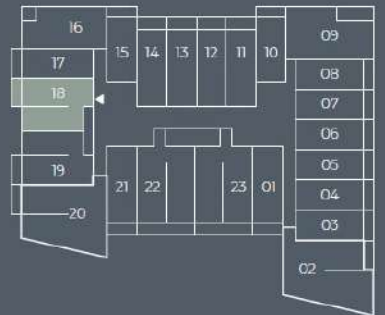

Location in Building

07 Studio

Unit Details

Unit ID: 07
Unit Type: Studio
Size: 443 sq. ft.

Location in Building

06 Studio

Unit Details

Unit ID: 06
Unit Type: Studio
Size: 442 sq. ft.

Location in Building

05 Studio

Unit Details

Unit ID: 05
Unit Type: Studio
Size: 441 sq.ft.

Location in Building

03 Studio

Unit Details

Unit ID: 03
Unit Type: Studio
Size: 443 sq.ft.

Unit ID: 19
 Unit Type: 1 bedroom
 Size: 717 sq.ft.

Location in Building

18 1 Bedroom

Unit Details

Unit ID: 18
Unit Type: 1 bedroom
Size: 714 sq.ft.

Location in Building

17 Studio

Unit Details

Unit Details

Unit ID: 15
Unit Type: Studio
Size: 427 sq.ft.

Location in Building

H Studio

Unit Details

Unit ID: 14
 Unit Type: Studio
 Size: 496 sq.ft.

Location in Building