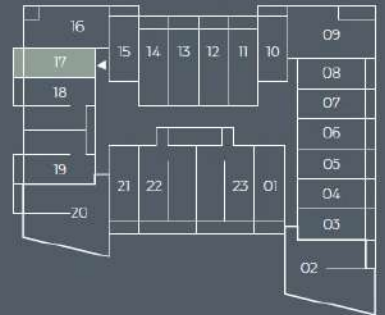

Location in Building