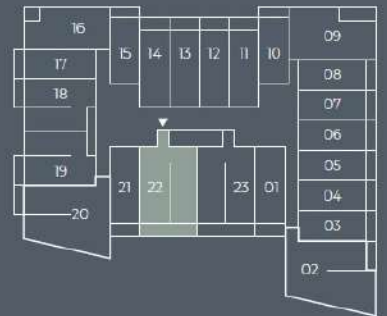

Location in Building

07 Studio

Unit Details

Unit ID: 07
Unit Type: Studio
Size: 443 sq. ft.

Location in Building

06 Studio

Unit Details

Unit ID: 06
Unit Type: Studio
Size: 442 sq. ft.

Location in Building

05 Studio

Unit Details

Unit ID: 05
Unit Type: Studio
Size: 441 sq.ft.

Location in Building

03 Studio

Unit Details

Unit ID: 03
Unit Type: Studio
Size: 443 sq.ft.

Unit ID: 01
Unit Type: Studio
Size: 472 sq.ft.

Location in Building

23

1 Bedroom

Unit Details

Unit ID: 23
 Unit Type: 1 bedroom
 Size: 978 sq.ft.

Location in Building

22

1 Bedroom

Unit Details

Unit ID: 22
 Unit Type: 1 bedroom
 Size: 973 sq.ft.

Location in Building

21 Studio

Unit Details

Unit ID: 21
Unit Type: Studio
Size: 499 sq.ft.

Location in Building