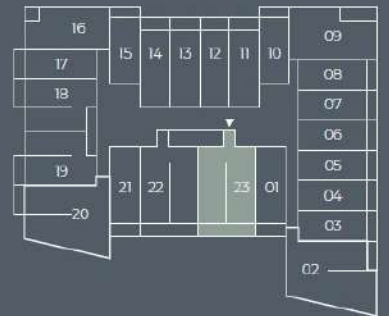

Location in Building

07 Studio

Unit Details

Unit ID: 07
Unit Type: Studio
Size: 443 sq. ft.

Location in Building

06 Studio

Unit Details

Unit ID: 06
Unit Type: Studio
Size: 442 sq. ft.

Location in Building

05 Studio

Unit Details

Unit ID: 05
Unit Type: Studio
Size: 441 sq.ft.

Location in Building

03 Studio

Unit Details

Unit ID: 03
Unit Type: Studio
Size: 443 sq.ft.

Unit ID: 01
Unit Type: Studio
Size: 472 sq.ft.

Location in Building

23

1 Bedroom

Unit Details

Unit ID: 23
 Unit Type: 1 bedroom
 Size: 978 sq.ft.

Location in Building

22

1 Bedroom

Unit Details

Unit ID: 22
 Unit Type: 1 bedroom
 Size: 973 sq.ft.

Location in Building

21 Studio

Unit Details

Unit ID: 21
Unit Type: Studio
Size: 499 sq.ft.

Location in Building