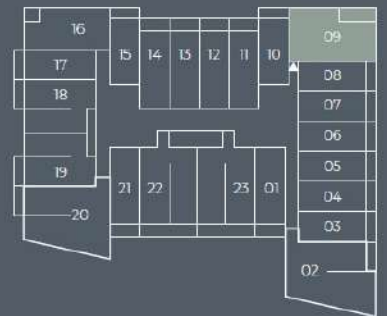

12 Studio

Unit Details

Unit ID: 12
Unit Type: Studio
Size: 499 sq. ft.

Location in Building

11 Studio

Unit Details

Unit ID: 11
 Unit Type: Studio
 Size: 497 sq.ft.

Location in Building

09

1 Bedroom

Unit Details

Unit ID: 09
 Unit Type: 1 bedroom
 Size: 903 sq.ft.

Location in Building

08 Studio

Unit Details

Unit ID: 08
Unit Type: Studio
Size: 440 sq.ft.

Location in Building

07 Studio

Unit Details

Unit ID: 07
Unit Type: Studio
Size: 443 sq. ft.

Location in Building

06 Studio

Unit Details

Unit ID: 06
Unit Type: Studio
Size: 442 sq. ft.

Location in Building

05 Studio

Unit Details

Unit ID: 05
Unit Type: Studio
Size: 441 sq.ft.

Location in Building

03 Studio

Unit Details

Unit ID: 03
Unit Type: Studio
Size: 443 sq.ft.