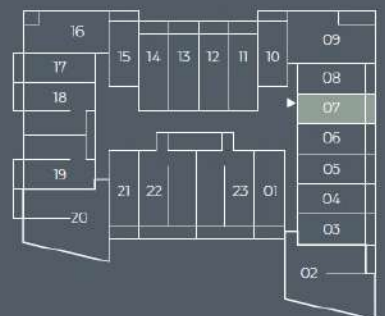

12 Studio

Unit Details

Unit ID: 12
Unit Type: Studio
Size: 499 sq. ft.

Location in Building

11 Studio

Unit Details

Unit ID: 11
 Unit Type: Studio
 Size: 497 sq.ft.

Location in Building

09

1 Bedroom

Unit Details

Unit ID: 09
 Unit Type: 1 bedroom
 Size: 903 sq.ft.

Location in Building

08 Studio

Unit Details

Unit ID: 08
Unit Type: Studio
Size: 440 sq.ft.

Location in Building

07 Studio

Unit Details

Unit ID: 07
Unit Type: Studio
Size: 443 sq. ft.

Location in Building

06 Studio

Unit Details

Unit ID: 06
Unit Type: Studio
Size: 442 sq. ft.

Location in Building

05 Studio

Unit Details

Unit ID: 05
Unit Type: Studio
Size: 441 sq.ft.

Location in Building

03 Studio

Unit Details

Unit ID: 03
Unit Type: Studio
Size: 443 sq.ft.