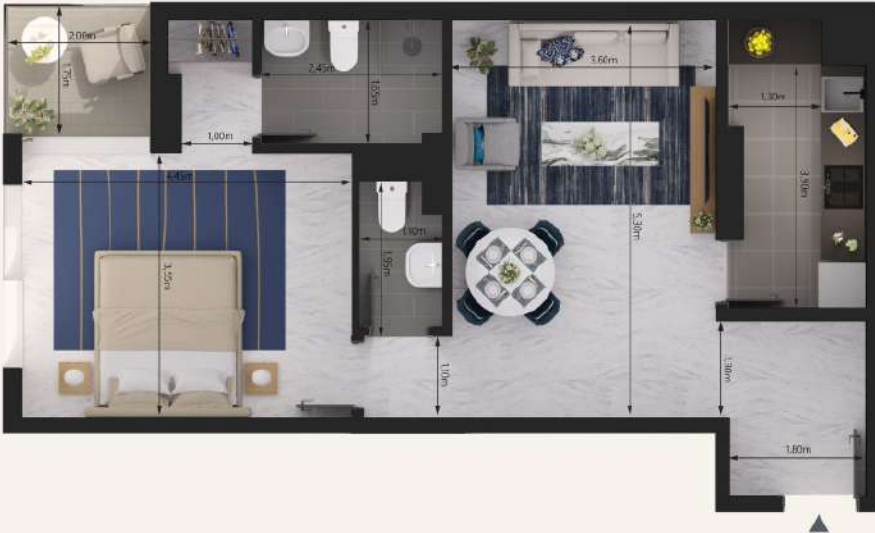

16

1 Bedroom

Unit Details

Unit ID: 16
Unit Type: 1 bedroom
Size: 707 sq.ft.

Location in Building