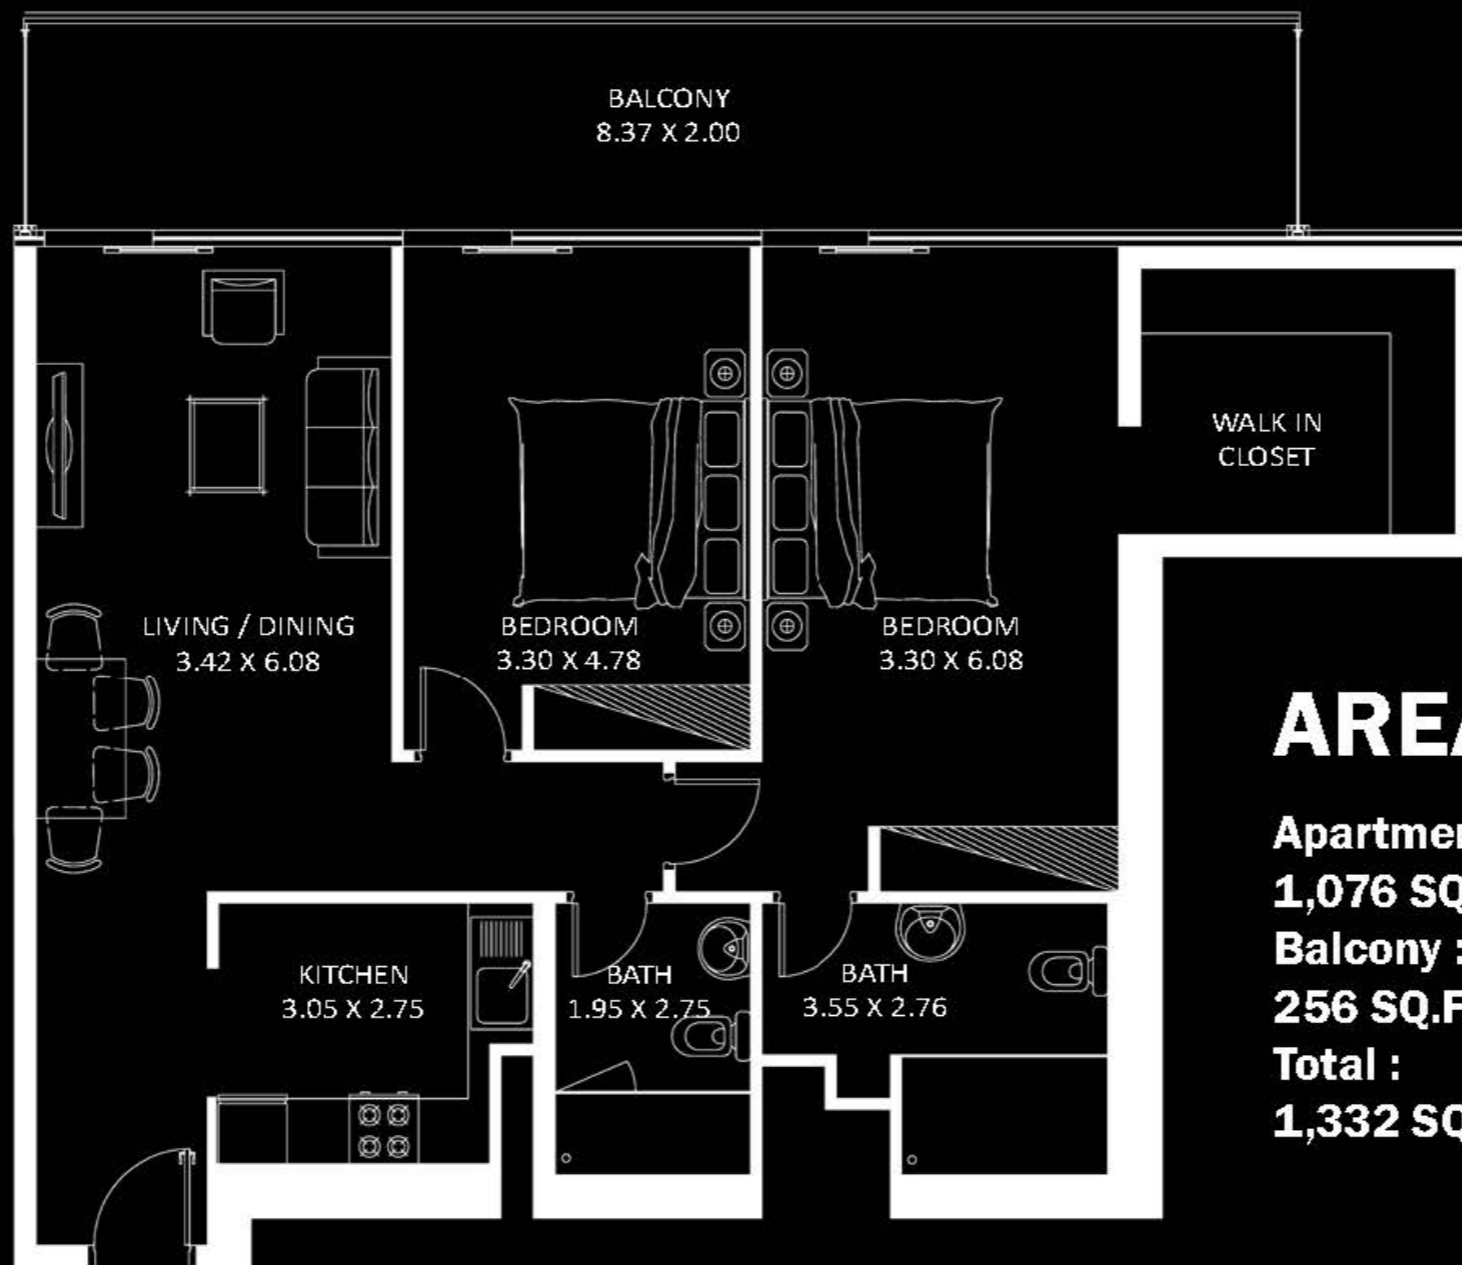

AREA:

Apartment :
1,076 SQ.FT.
Balcony :
256 SQ.FT.
Total :
1,332 SQ.FT.

FLOOR

5TH

UNITS IN TOWER A

510

UNITS IN TOWER B

510