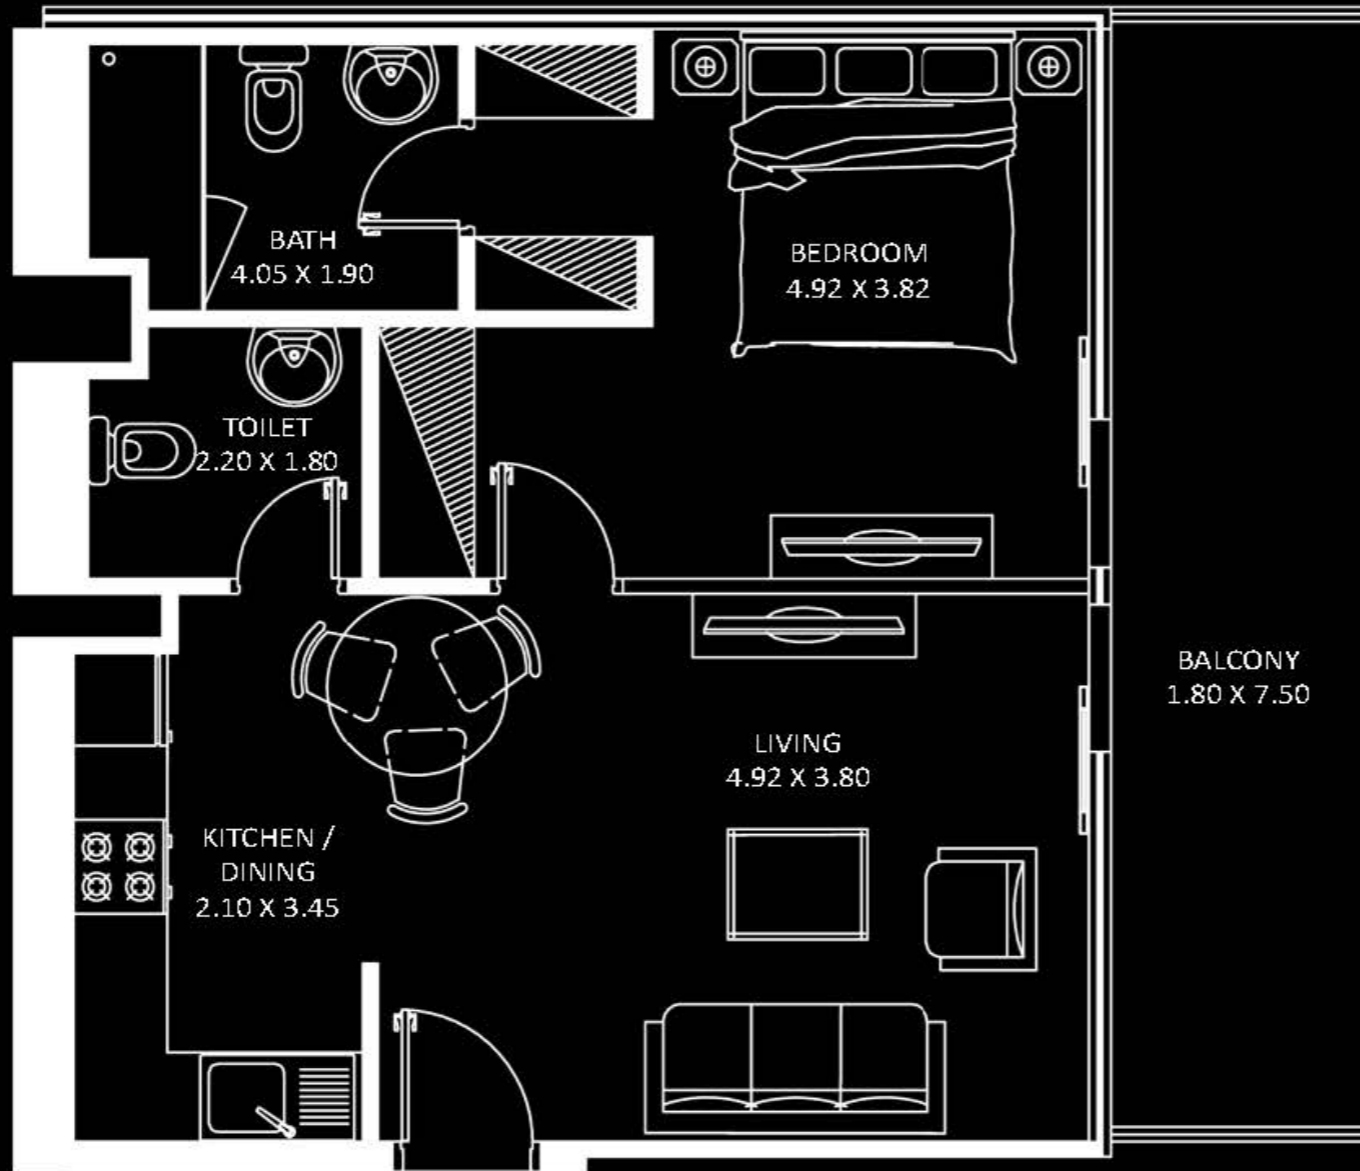

1 BEDROOM TYPE -A

FLOOR : 7

TOWER B

TOWER A

FLOOR : TYP 8-19 / 22-26

TOWER B

TOWER A

FLOOR : TYP 27-31

TOWER B

TOWER A

AREA:

Apartment : 585 TO 594 SQ.FT.

Balcony : 145 SQ.FT.

Total : 731 TO 739 SQ.FT.

FLOOR

7TH
TYP 08TH - 19TH
TYP 22ND - 33RD
TYP 34TH - 36TH
37TH
38TH

UNITS IN TOWER A

701
801 - 1901
2201 - 3301
3401 - 3601
3701
3801

UNITS IN TOWER B

701
801- 1901
2201 - 3301

FLOOR : 32

TOWER B

TOWER A

FLOOR : 33

TOWER B

TOWER A

FLOOR : TYP 34-38

TOWER B

TOWER A