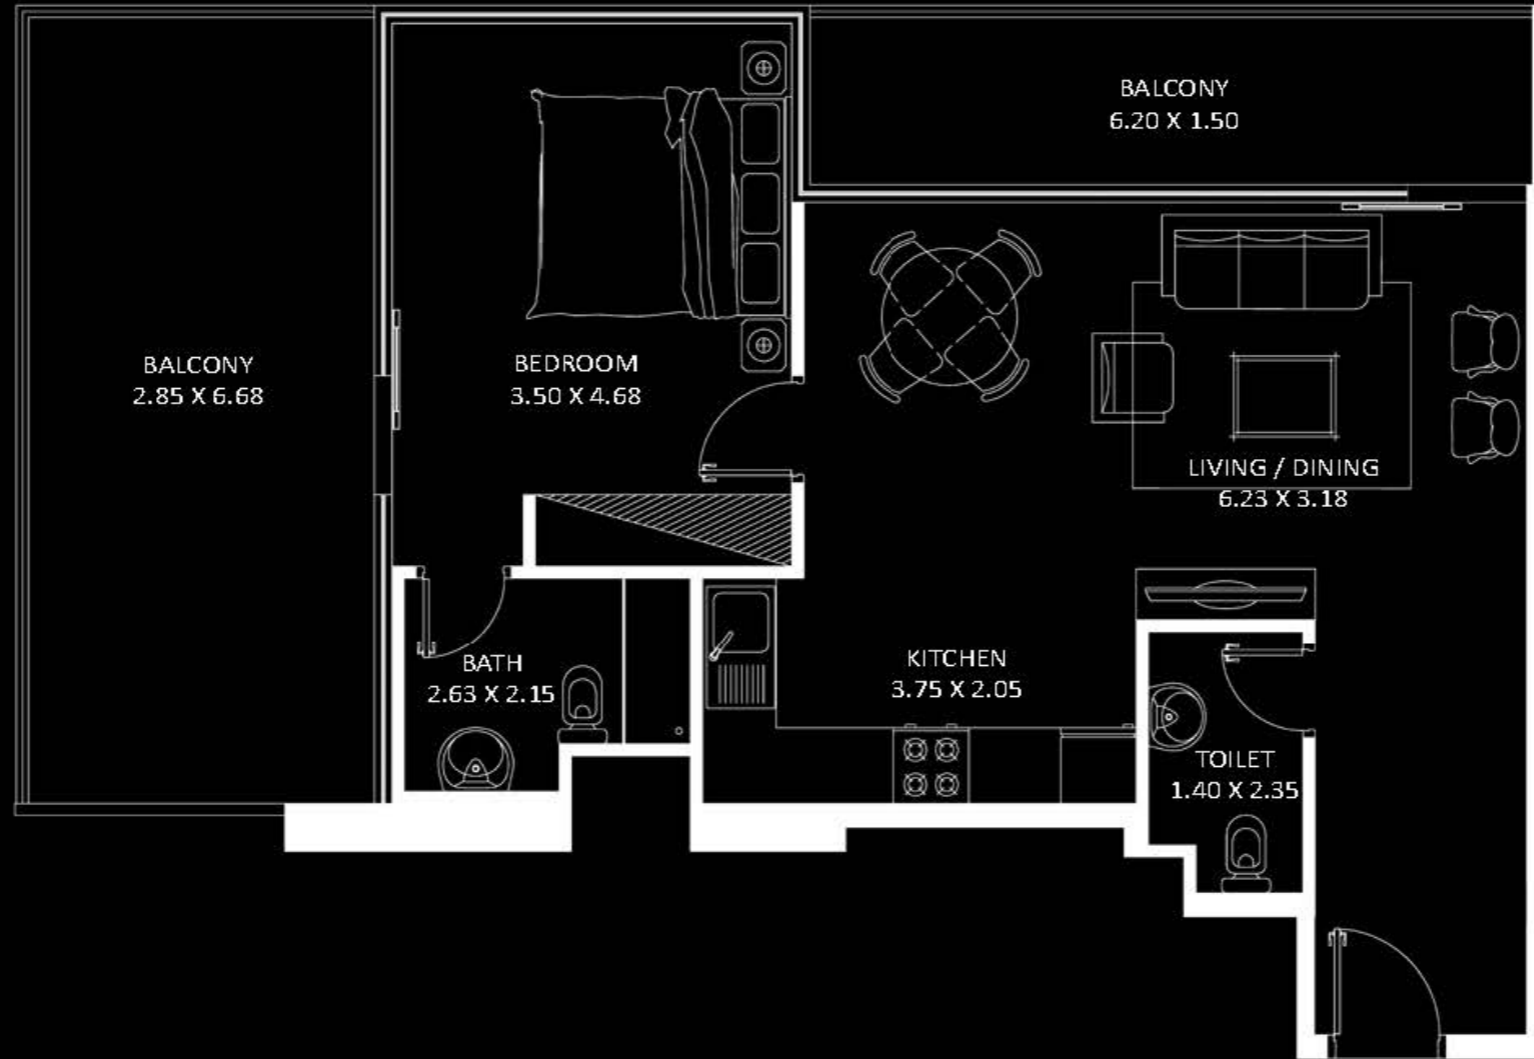

FLOOR : 5 - 7

TOWER B

TOWER A

STUDIO TYPE - A

BALCONY
4.20 X 2.45

STUDIO
4.18 X 4.37

PANTRY
2.10 X 3.00

BATH
2.40 X 1.80

FLOOR : TYP 8-19 , 22 -26

TOWER B

TOWER A

FLOOR : TYP 27-31

TOWER B

TOWER A

1 BEDROOM TYPE - D

FLOOR : 7