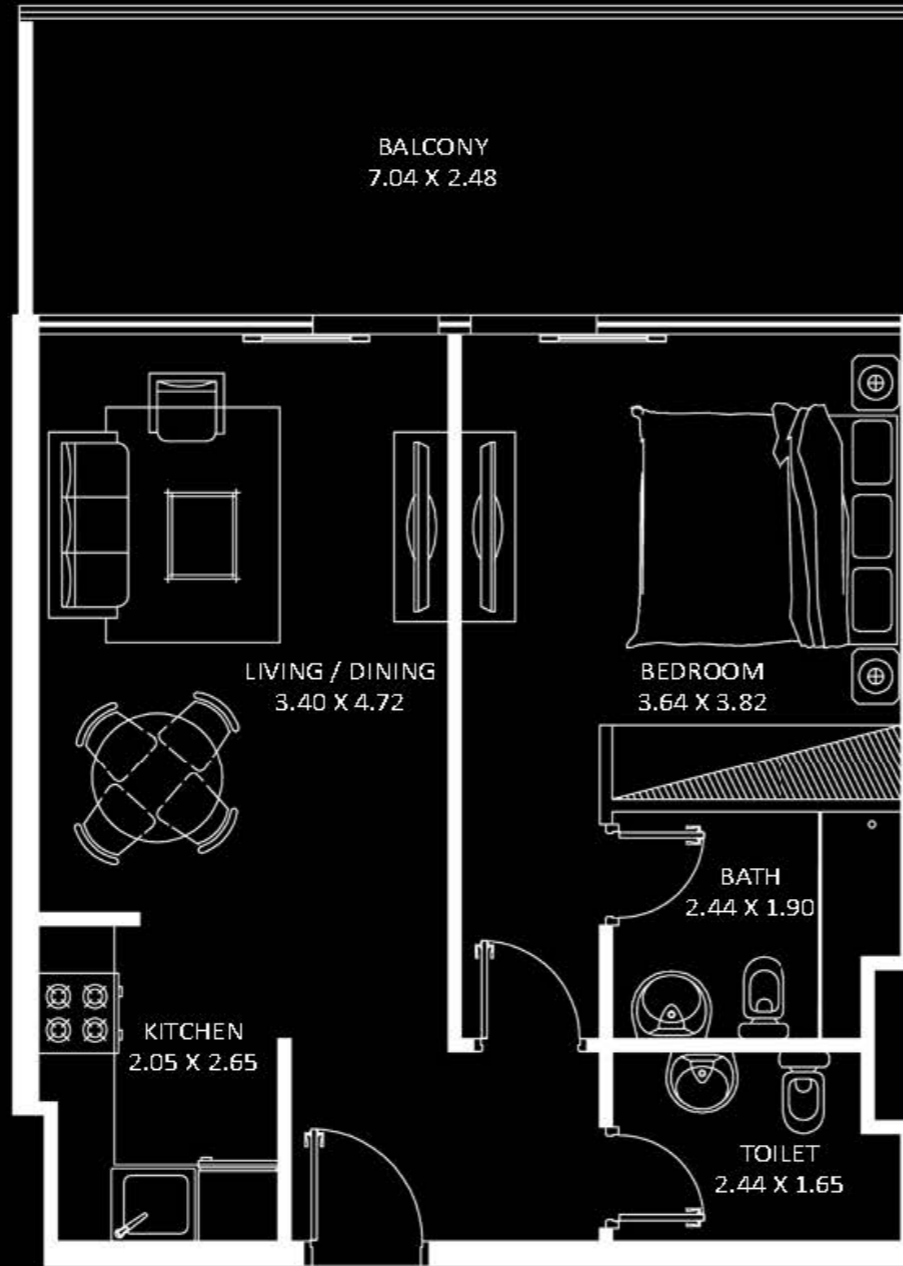

FLOOR : 5 - 7

TOWER B

TOWER A

STUDIO TYPE - A

BALCONY
4.20 X 2.45

STUDIO
4.18 X 4.37

PANTRY
2.10 X 3.00

BATH
2.40 X 1.80

TOWER B

TOWER A

FLOOR : TYP 29 - 31

TOWER B

TOWER A

1 BEDROOM TYPE - E

AREA:

Apartment :
549 TO 554 SQ.FT.
Balcony :
184 TO 186 SQ.FT.
Total :
733 TO 740 SQ.FT.