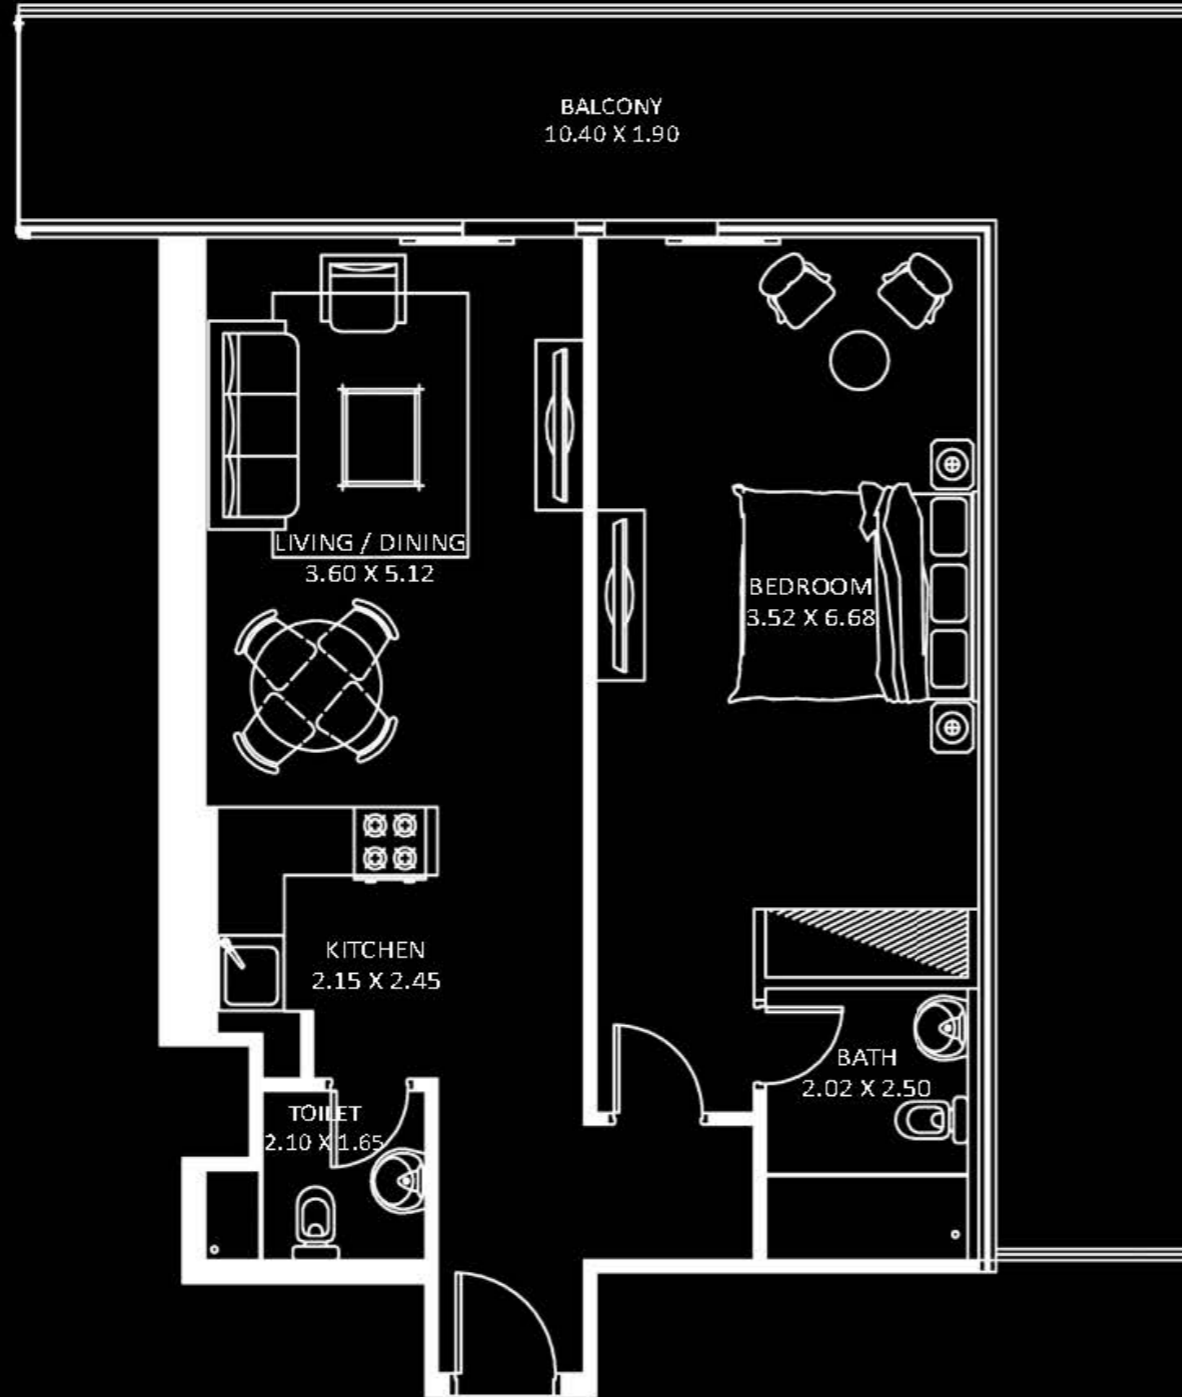

1 BEDROOM TYPE - G

FLOOR : 6

AREA:

Apartment :
705SQ.FT.

Balcony :
394 SQ.FT.

Total :
1099 SQ.FT.

FLOOR
6TH

UNITS IN TOWER A
601

UNITS IN TOWER B
601