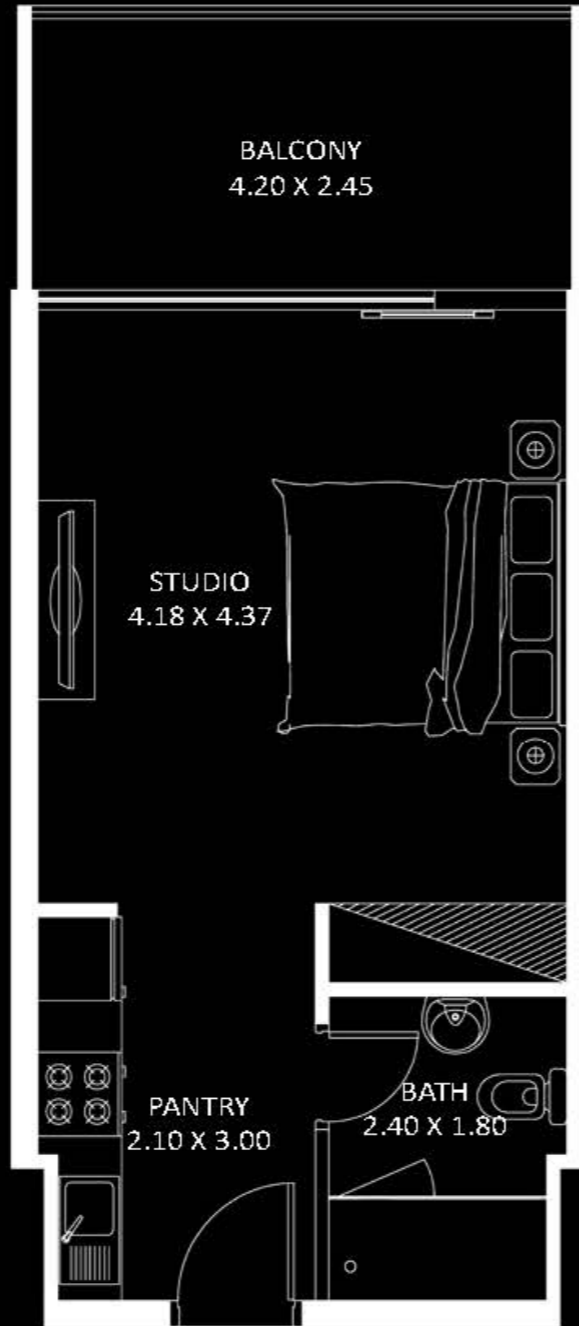

FLOOR : 5 - 7

TOWER B

TOWER A

STUDIO TYPE - A

BALCONY
4.20 X 2.45

STUDIO
4.18 X 4.37

PANTRY
2.10 X 3.00

BATH
2.40 X 1.80

AREA:

Apartment :
321 TO 329 SQ.FT.
Balcony :
90 TO 111 SQ.FT.
Total :
418 TO 440 SQ.FT.

FLOOR : TYP 22 - 26

TOWER B

TOWER A

FLOOR : TYP 27-28

TOWER B

TOWER A