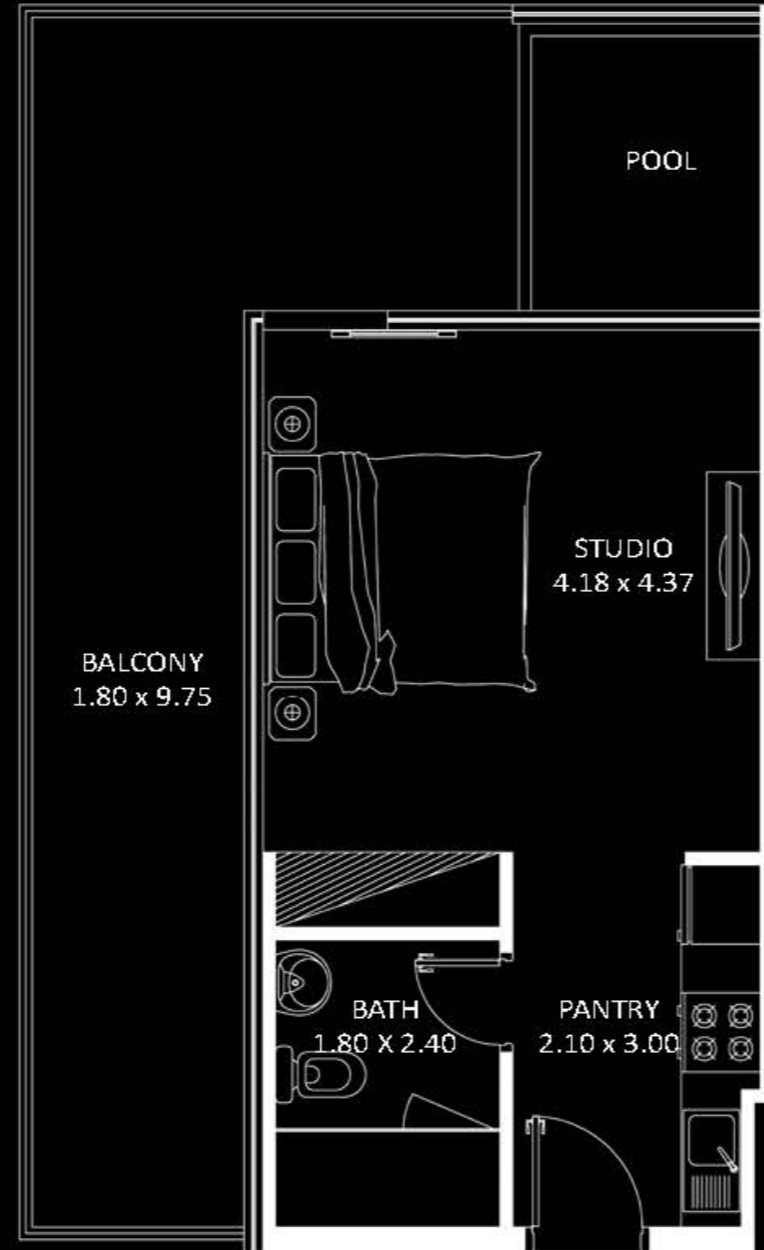

FLOOR : 5 - 7

TOWER B

TOWER A

STUDIO TYPE - A

BALCONY
4.20 X 2.45

STUDIO
4.18 X 4.37

PANTRY
2.10 X 3.00

BATH
2.40 X 1.80

PRESIDENTIAL STUDIO

TYPE - B

FLOOR : 5 - 7

TOWER B

TOWER A

FLOOR : 22 - 26

TOWER B

TOWER A

FLOOR : TYP 8 - 19

TOWER B

TOWER A

FLOOR : 20 - 21

TOWER B

TOWER A

AREA:

Apartment :
313 TO 325 SQ.FT.
 Balcony :
274 TO 303 SQ.FT.
 Total :
599 TO 628 SQ.FT.

FLOOR

5TH - 7TH
 TYP 08TH - 19TH
 20TH - 21ST
 TYP 22ND - 26TH

UNITS IN TOWER A

502 - 702
 802 - 1902
 2001 - 2101
 2202 - 2602

UNITS IN TOWER B

502 - 702
 802 - 1902
 2001 - 2101
 2202 - 2602

1 BEDROOM TYPE -A