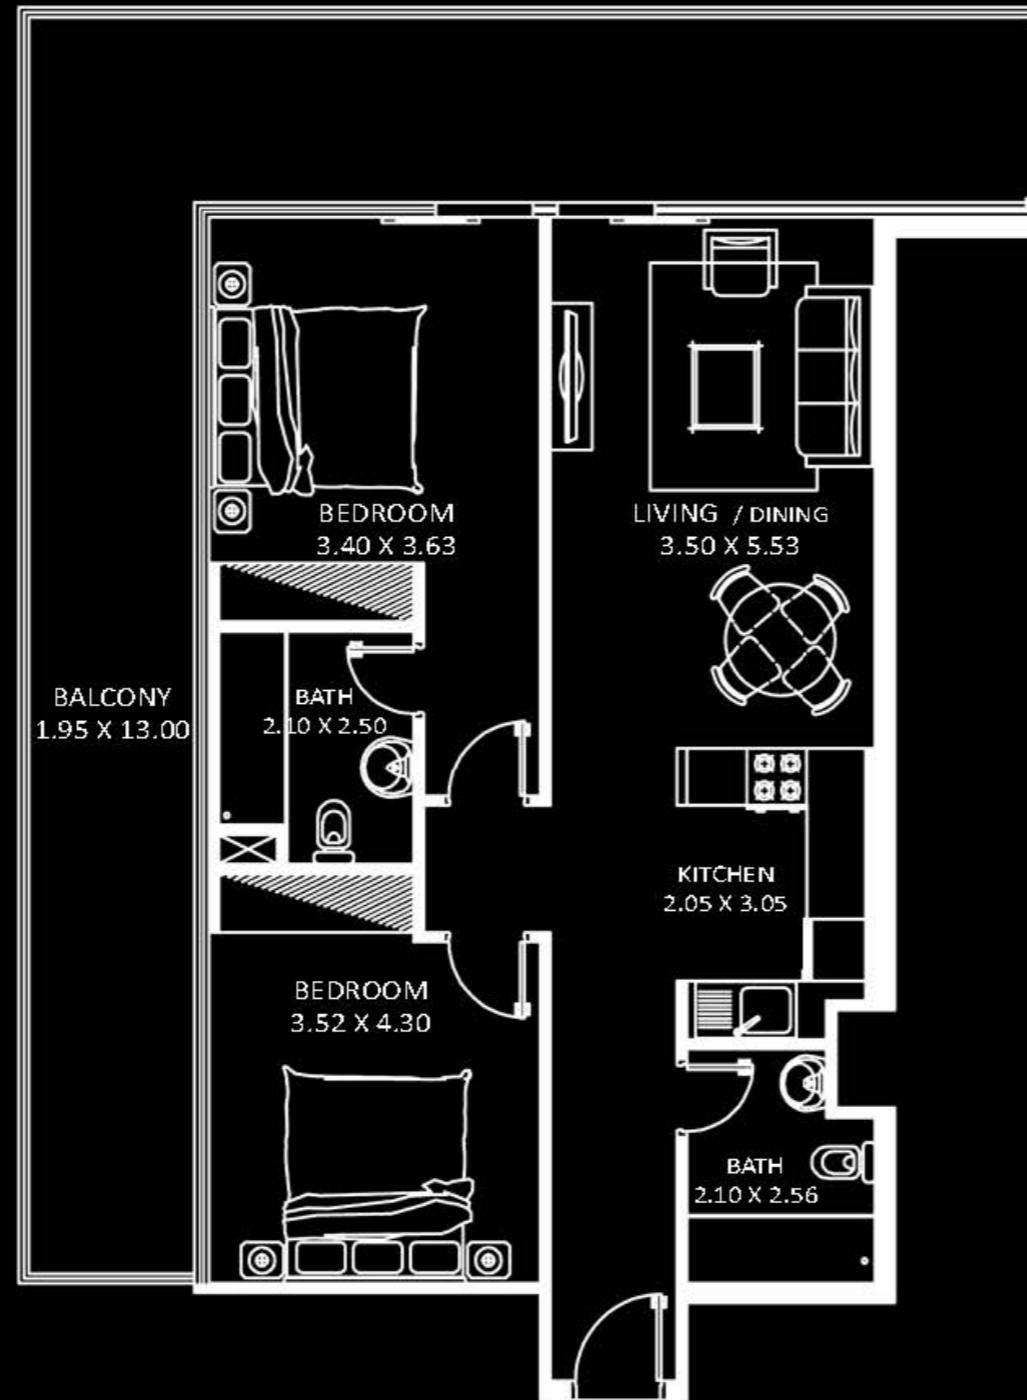

FLOOR

5TH - 7TH
 TYP 08TH - 19TH
 20TH - 21ST
 TYP 22ND - 26TH

UNITS IN TOWER A

502 - 702
 802 - 1902
 2001 - 2101
 2202 - 2602

UNITS IN TOWER B

502 - 702
 802 - 1902
 2001 - 2101
 2202 - 2602

1 BEDROOM TYPE -A

701
801 - 1901
2201 - 3301
3401 - 3601
3701
3801

UNITS IN TOWER B

701
801- 1901
2201 - 3301

FLOOR : 32

TOWER B

TOWER A

FLOOR : 33

TOWER B

3204 & 3302

37TH

3704

38TH

3802

FLOOR : 32 & 33

TOWER B

TOWER A

Total :
1,219 SQ.FT.

FLOOR
6TH

UNITS IN TOWER A
609

UNITS IN TOWER B
609

2 BEDROOM TYPE - D

FLOOR : 5

TOWER B

TOWER A