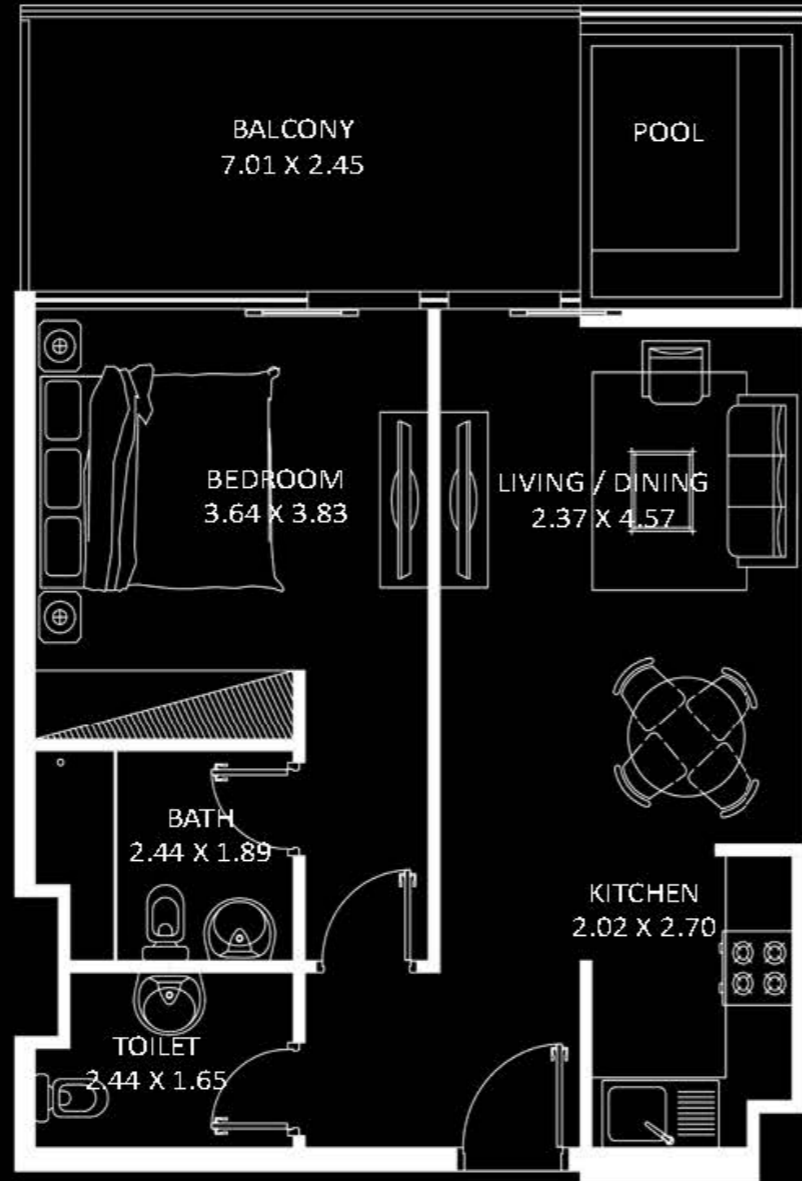

FLOOR : 5 - 7

TOWER B

TOWER A

STUDIO TYPE - A

BALCONY
4.20 X 2.45

STUDIO
4.18 X 4.37

PANTRY
2.10 X 3.00

BATH
2.40 X 1.80

UNITS IN TOWER A

(2703-2704) - (2803-2804)
(2903-2904) - (3103-3104)
(3203-3204) - (3303-3304)
(3403-3404) - (3603-3604)

UNITS IN TOWER B

2703-2704) - (2803-2804)
(2903-2904) - (3103-3104)

FLOOR : TYP 27-28

TOWER B

TOWER A

1 BEDROOM TYPE -F

AREA:

Apartment :

543 SQ.FT.

Balcony :

188 SQ.FT.