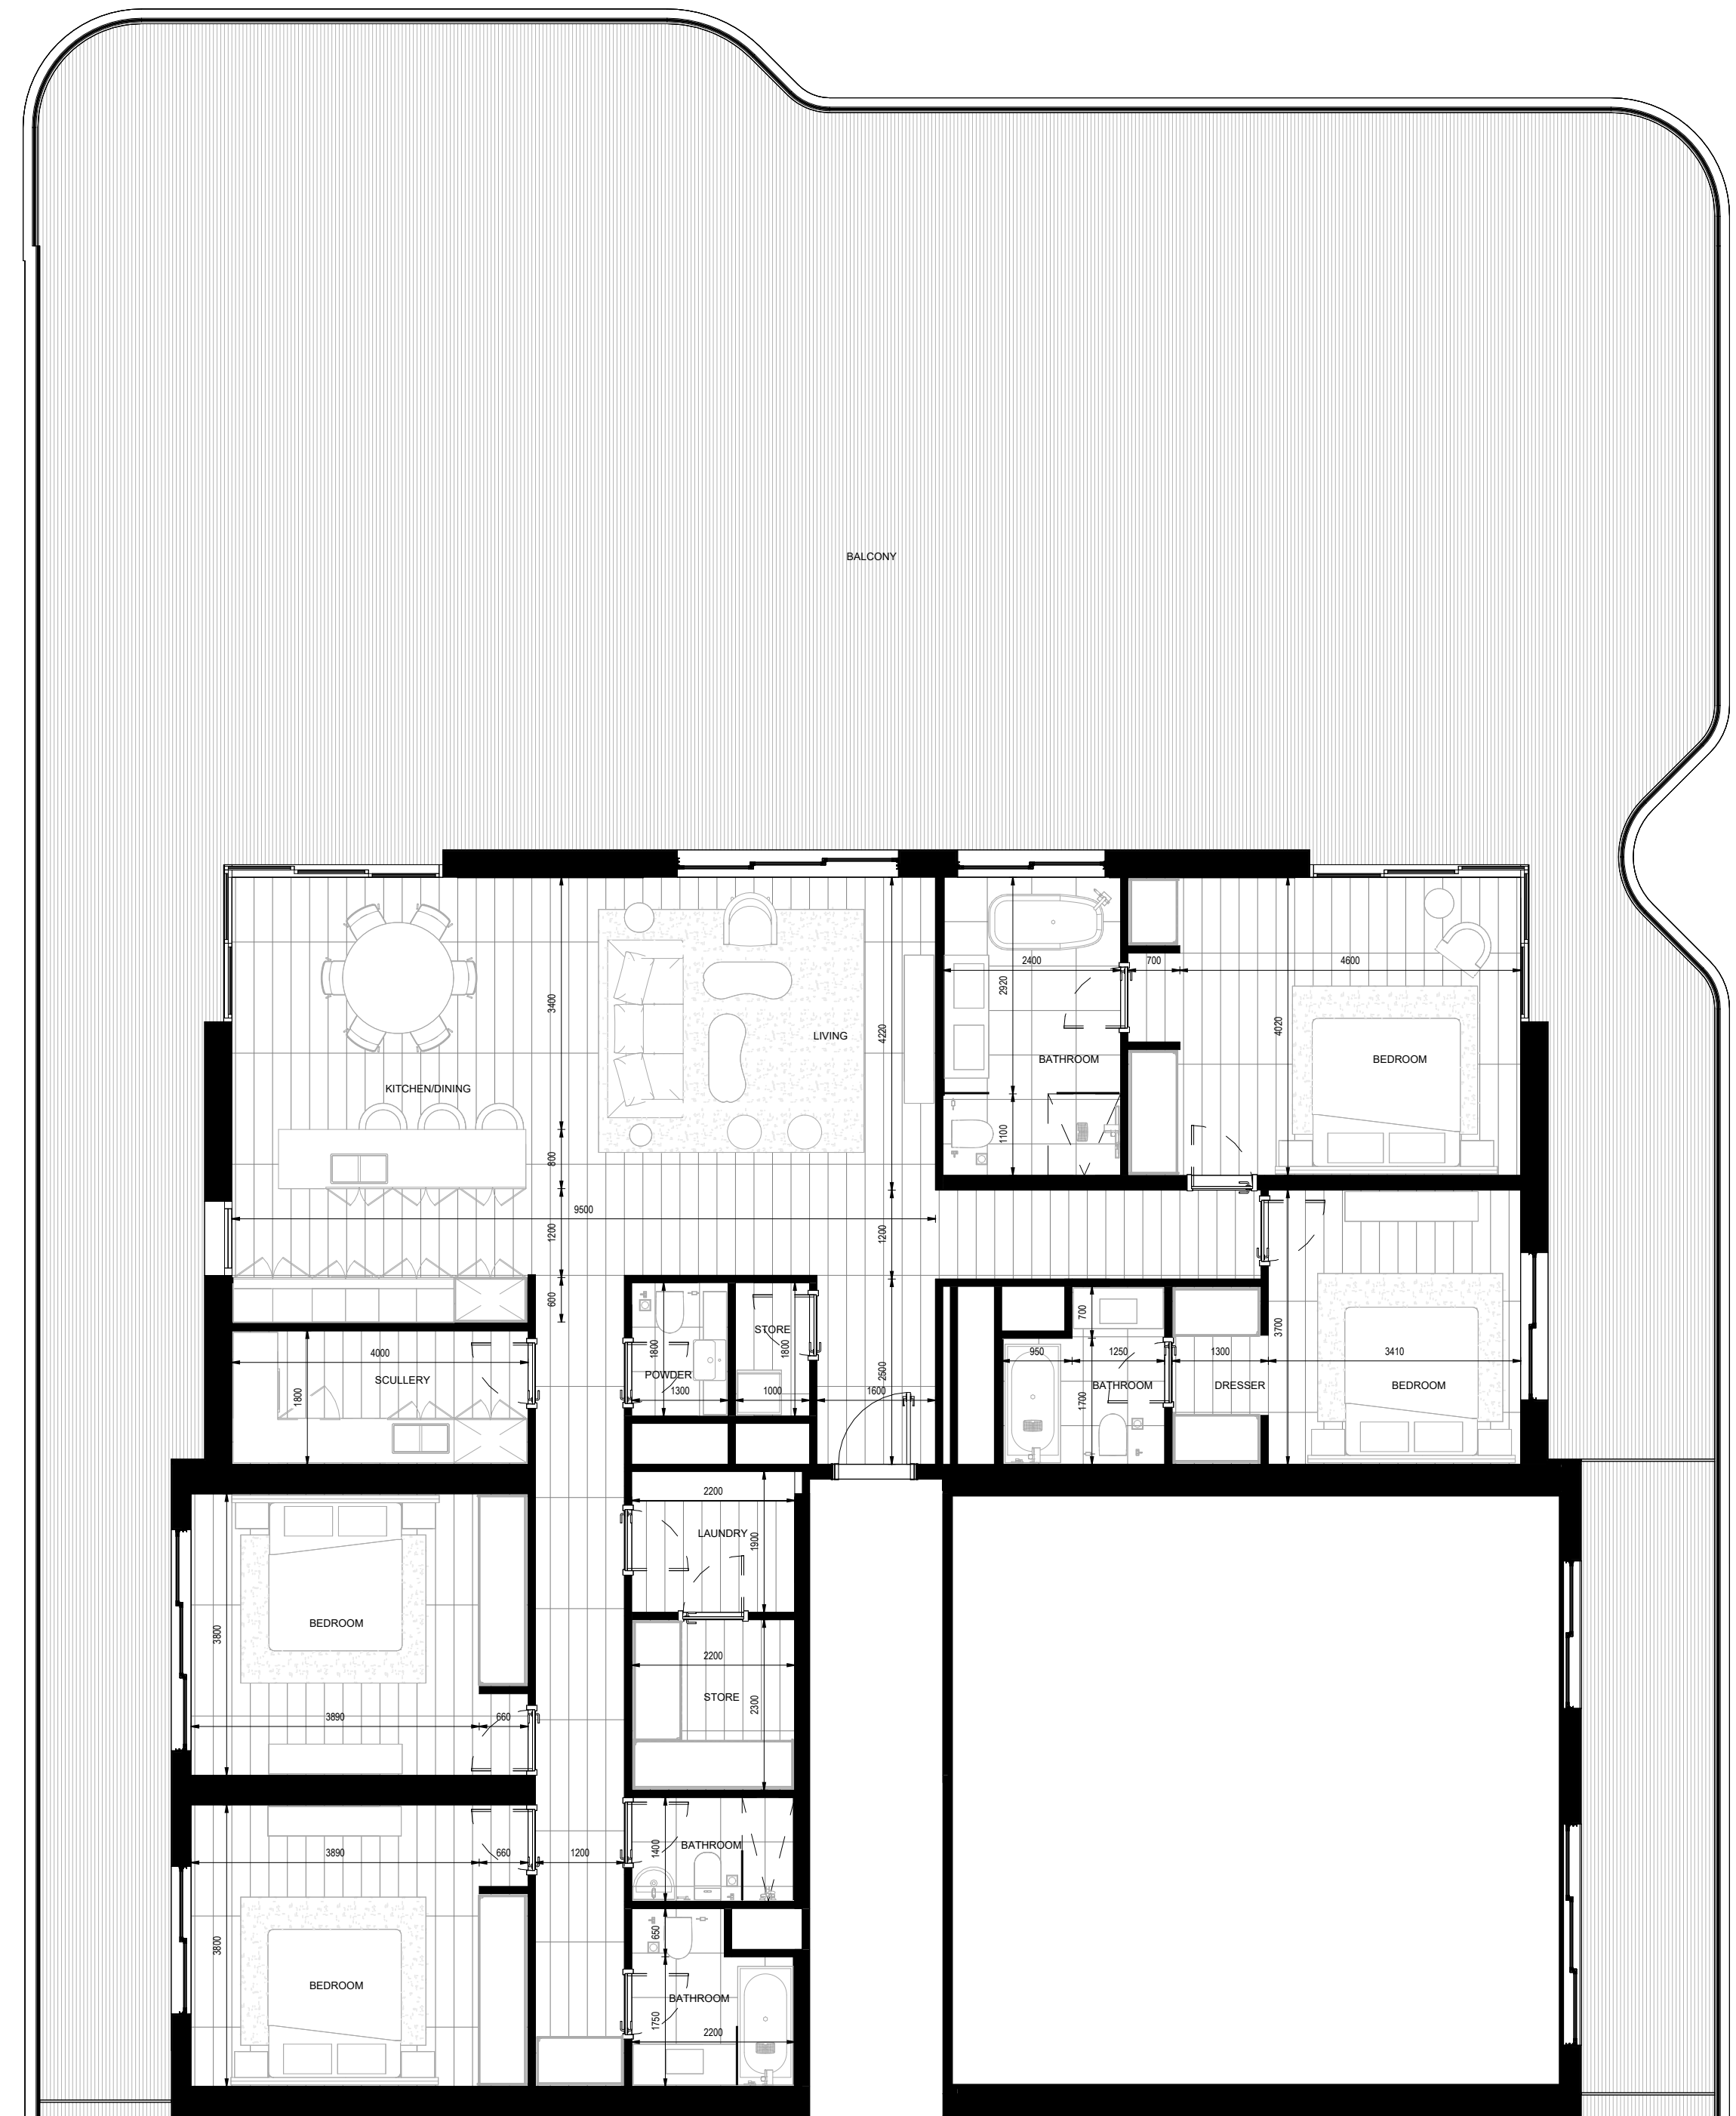

The background is a monochromatic blue image showing palm trees and their reflections in a body of water. The text is centered in a white, serif font.

FLOOR PLANS

UNIT TYPE 1A

1 BEDROOM

UNIT TYPE 2A

2 BEDROOM

UNIT TYPE 3A

3 BEDROOM

UNIT TYPE 4A

4 BEDROOM

UNIT TYPE SKY TERRACE

5 BEDROOM