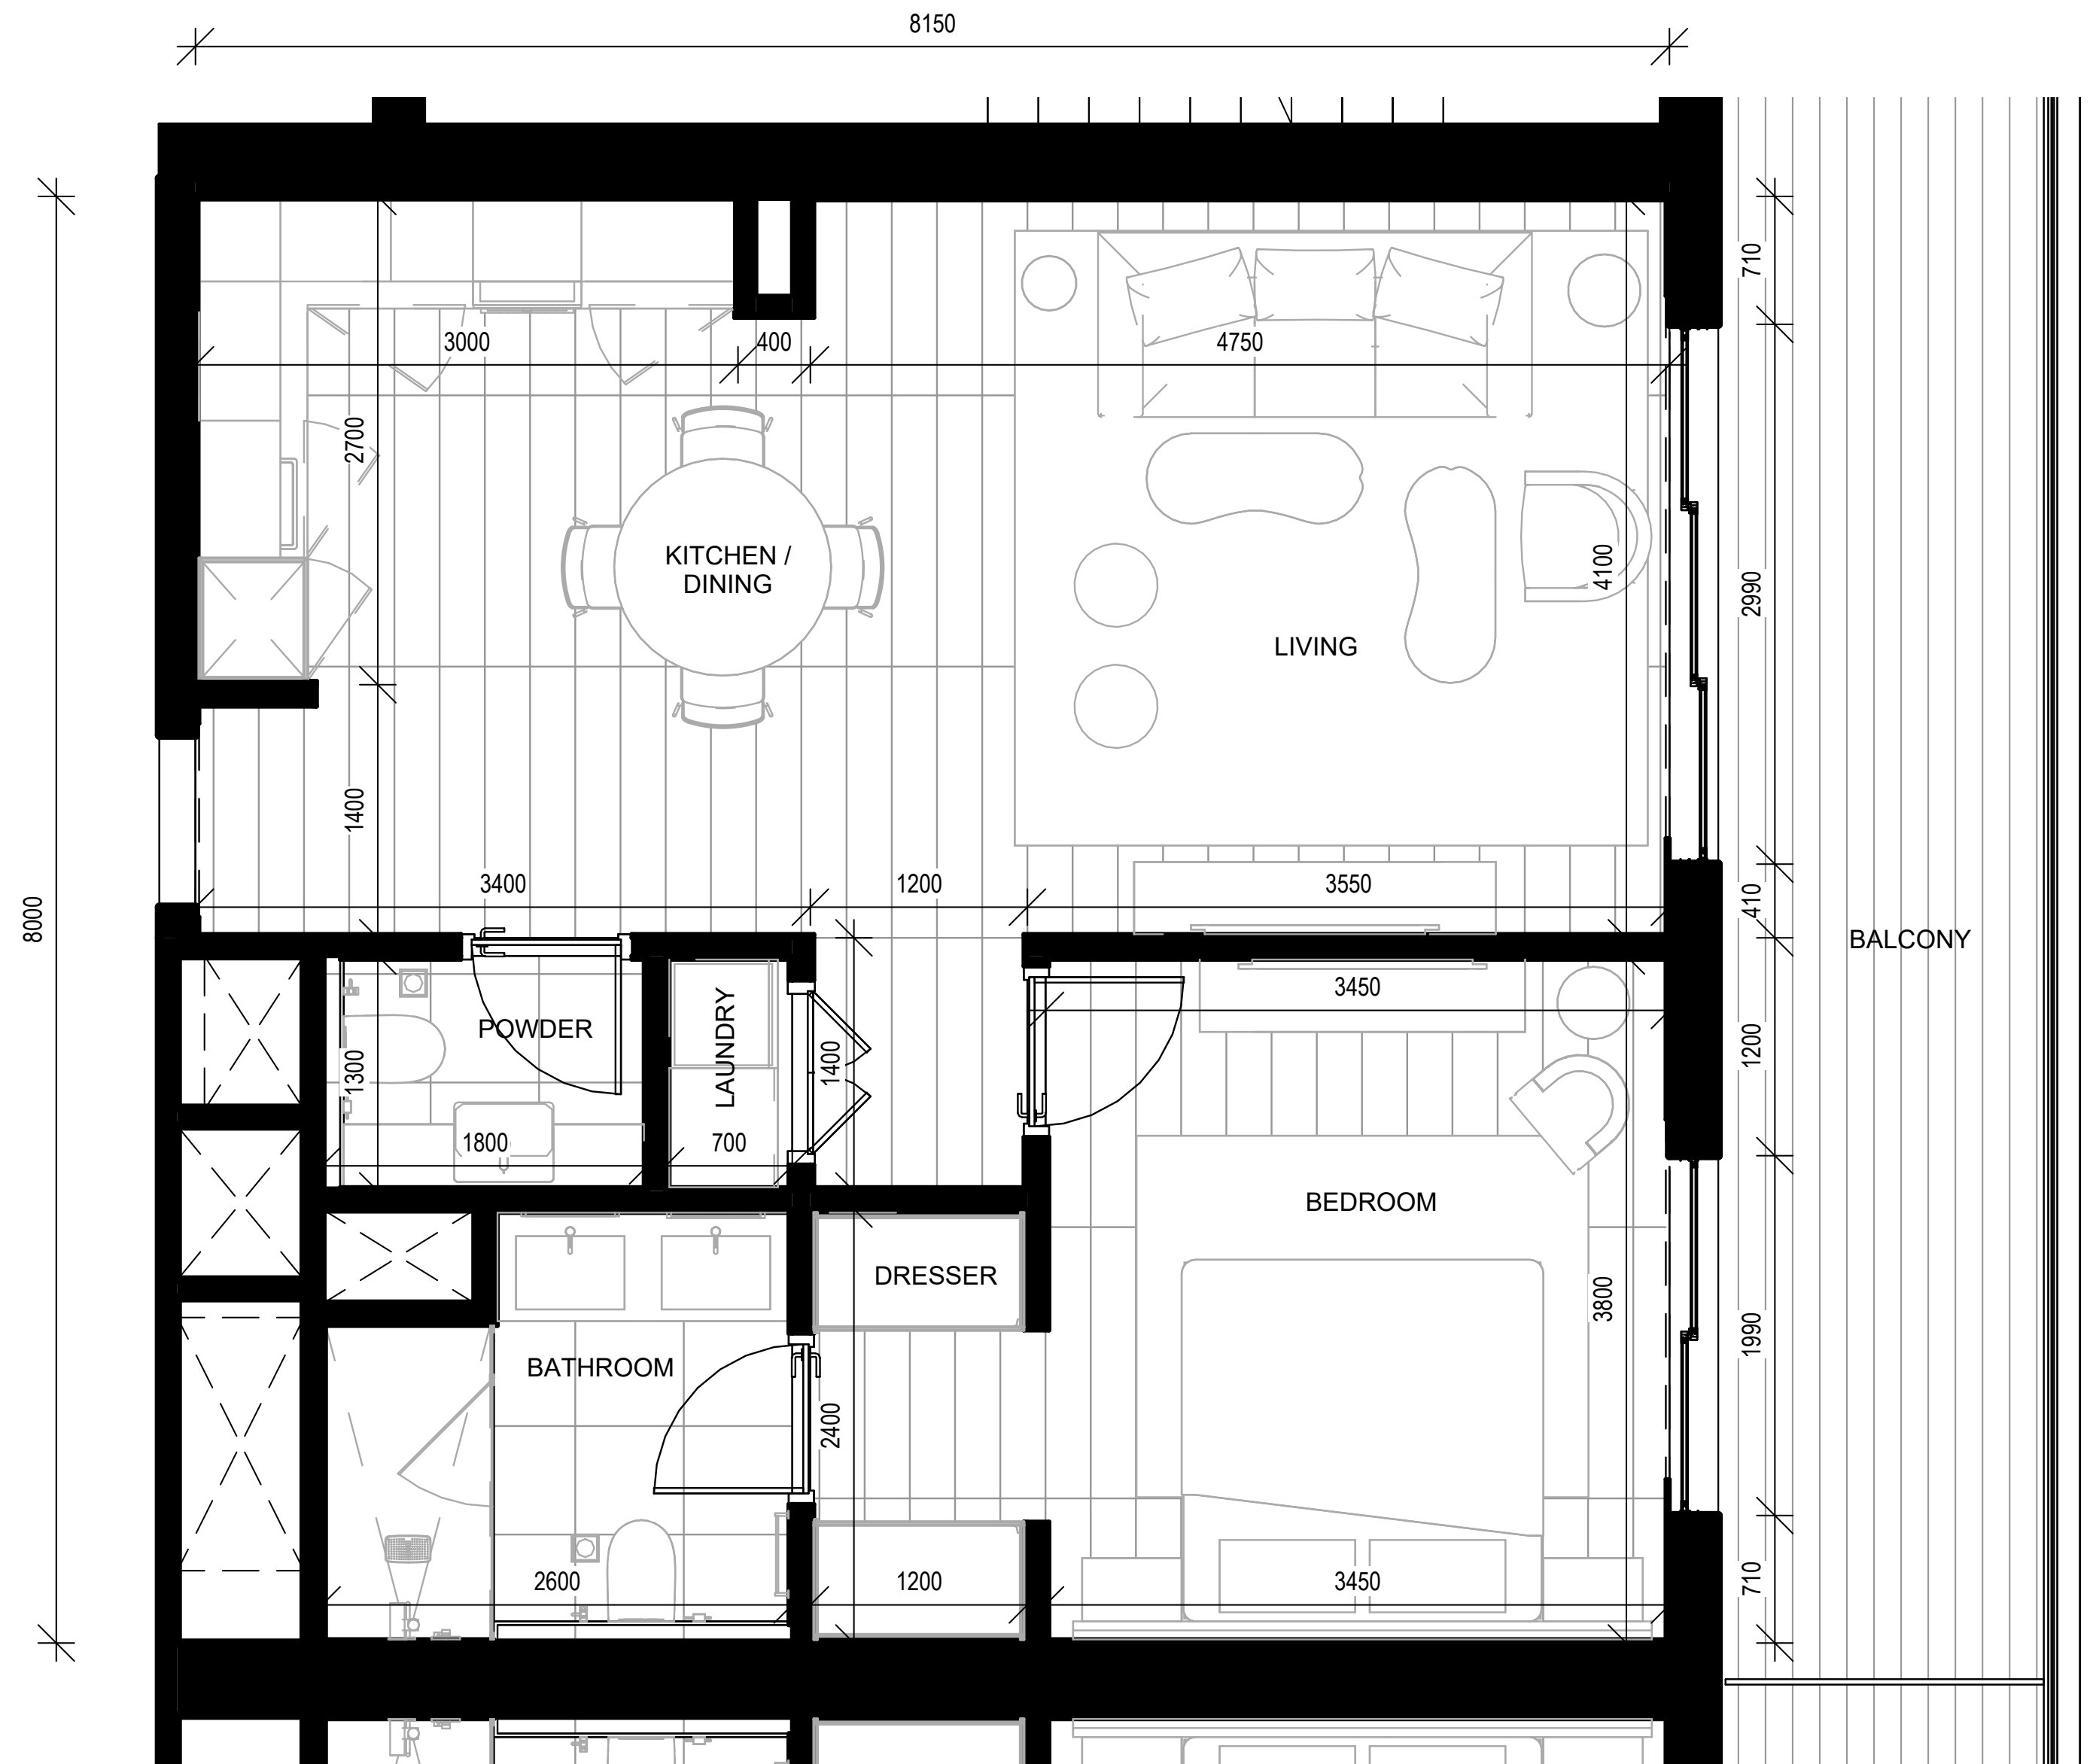

The background is a monochromatic blue image showing palm trees and their reflections in a body of water. The text is centered in a white, serif font.

FLOOR PLANS

UNIT TYPE 1A

1 BEDROOM

UNIT TYPE 2A

2 BEDROOM

UNIT TYPE 3A

3 BEDROOM

UNIT TYPE 4A

4 BEDROOM

UNIT TYPE SKY TERRACE

5 BEDROOM