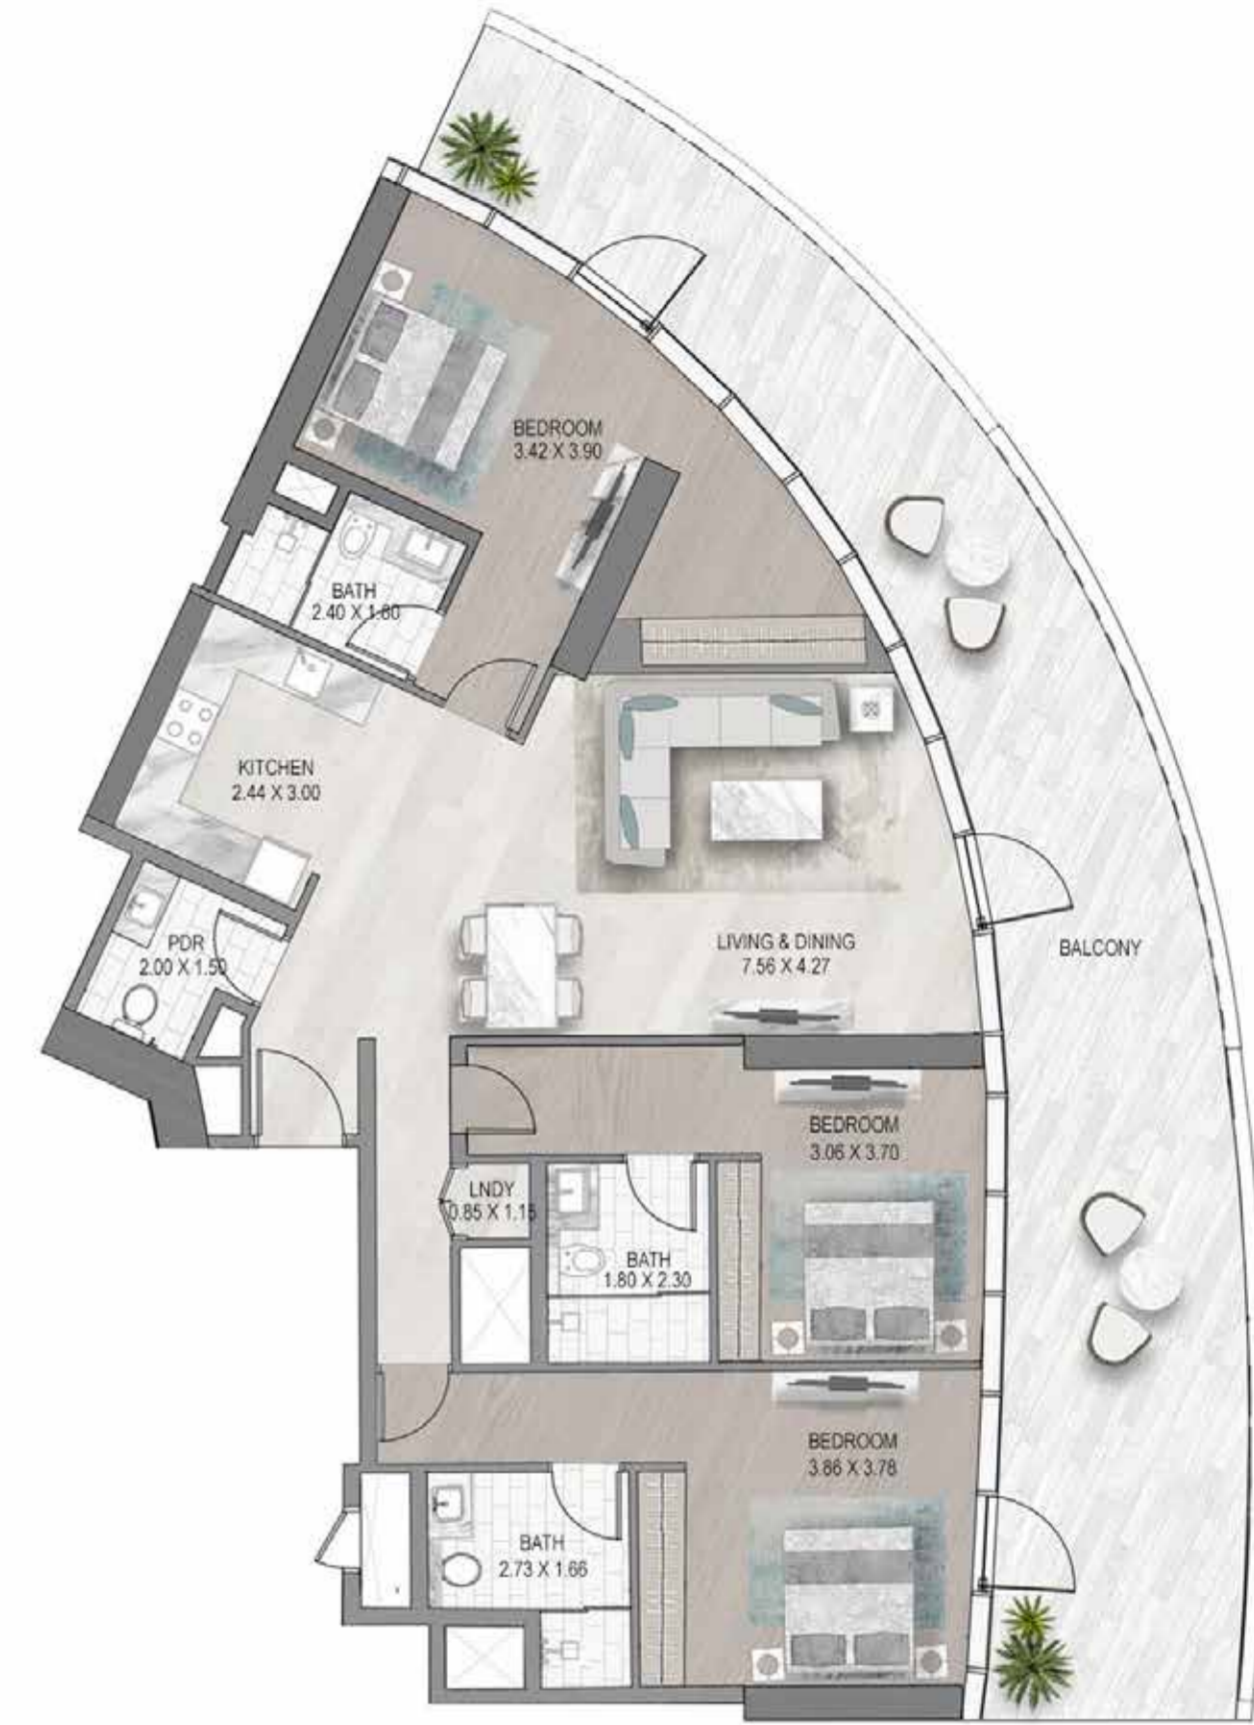

TYPICAL FLOOR PLAN

VIEW ANALYSIS

- STUDIO
- 1 BEDROOM
- 2 BEDROOM
- CANAL VIEW
- BURJ KHALIFA VIEW

TYPICAL FLOOR PLAN

VIEW ANALYSIS

● 3 BEDROOM (34 & 35th Floor)

● CANAL VIEW

● BURJ KHALIFA VIEW

A L T I T U D E B Y D E G R I S O O G O O N O

A L T I T U D E B Y D E G R I S O O G O O N O

3-BEDROOM

TYPE A1

LEVELS 34-35

3-BEDROOM

TYPE A1-M

LEVELS 34-35