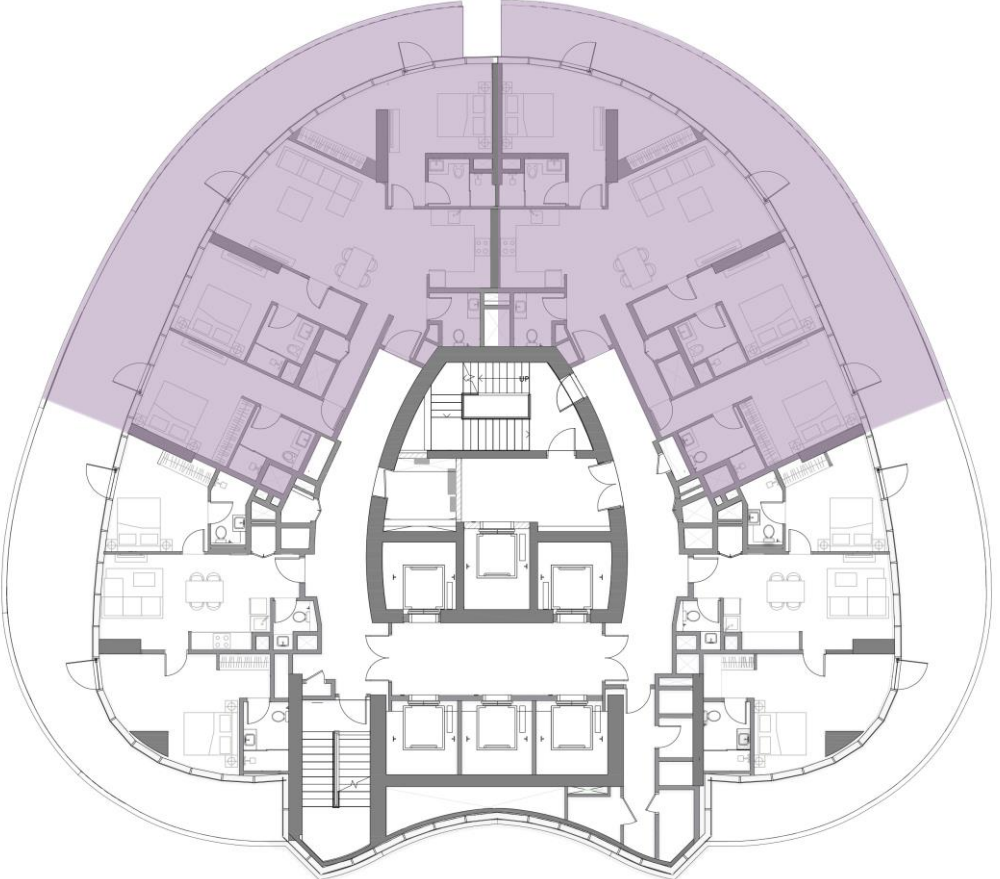

TYPICAL FLOOR PLAN

VIEW ANALYSIS

- STUDIO
- 1 BEDROOM
- 2 BEDROOM
- CANAL VIEW
- BURJ KHALIFA VIEW

TYPICAL FLOOR PLAN

VIEW ANALYSIS

● 3 BEDROOM (34 & 35th Floor)

● CANAL VIEW

● BURJ KHALIFA VIEW

STUDIO

TYPE A1

LEVEL 2

STUDIO

TYPE B1

LEVEL 2

STUDIO

TYPE C1

TYPE D1-M

LEVEL 2

1-BEDROOM

TYPE A1

LEVEL 2

1-BEDROOM

TYPE A1-M

LEVEL 2