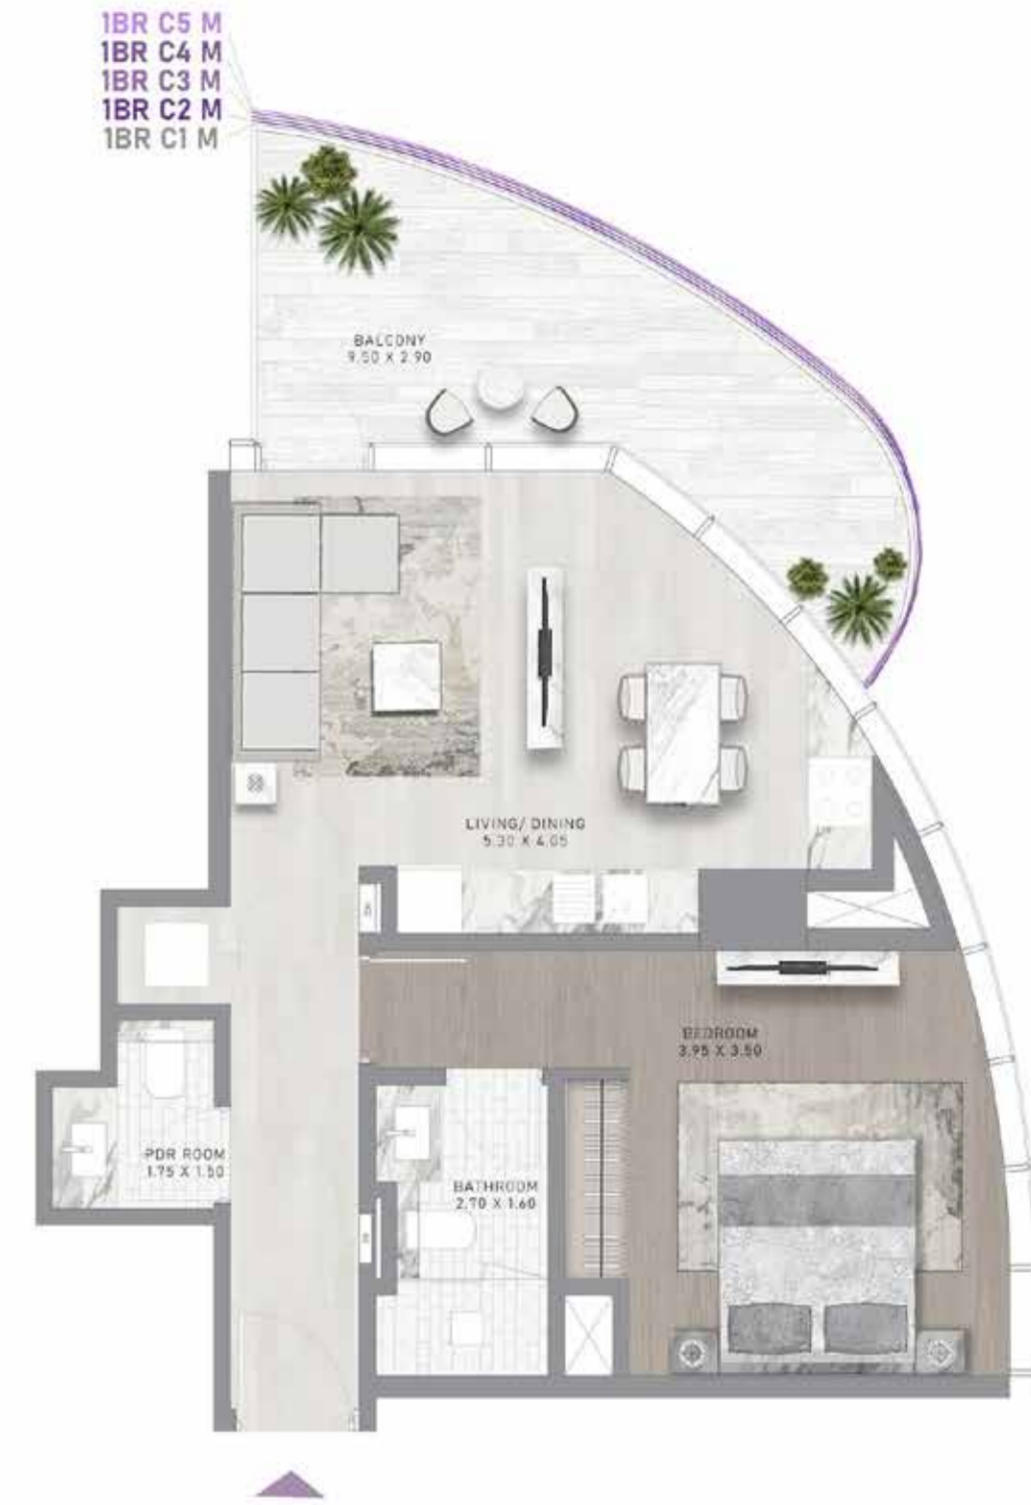

TYPICAL FLOOR PLAN

VIEW ANALYSIS

- STUDIO
- 1 BEDROOM
- 2 BEDROOM
- CANAL VIEW
- BURJ KHALIFA VIEW

TYPICAL FLOOR PLAN

VIEW ANALYSIS

● 3 BEDROOM (34 & 35th Floor)

● CANAL VIEW

● BURJ KHALIFA VIEW

TYPE D1-M

LEVEL 2

1-BEDROOM

TYPE A1

LEVEL 2

1-BEDROOM

TYPE A1-M

LEVEL 2

1-BEDROOM

TYPE B1

A L T I T U D E B Y D E G R I S O G G I O N O

1-BEDROOM

TYPE C1

LEVEL10

1-BEDROOM

TYPE C1-M

LEVEL10

A L T I T U D E B Y D E G R I S O O G O N O

A L T I T U D E B Y D E G R I S O O G O N O

1-BEDROOM

TYPE I1

LEVEL 19

1-BEDROOM

TYPE I1-M