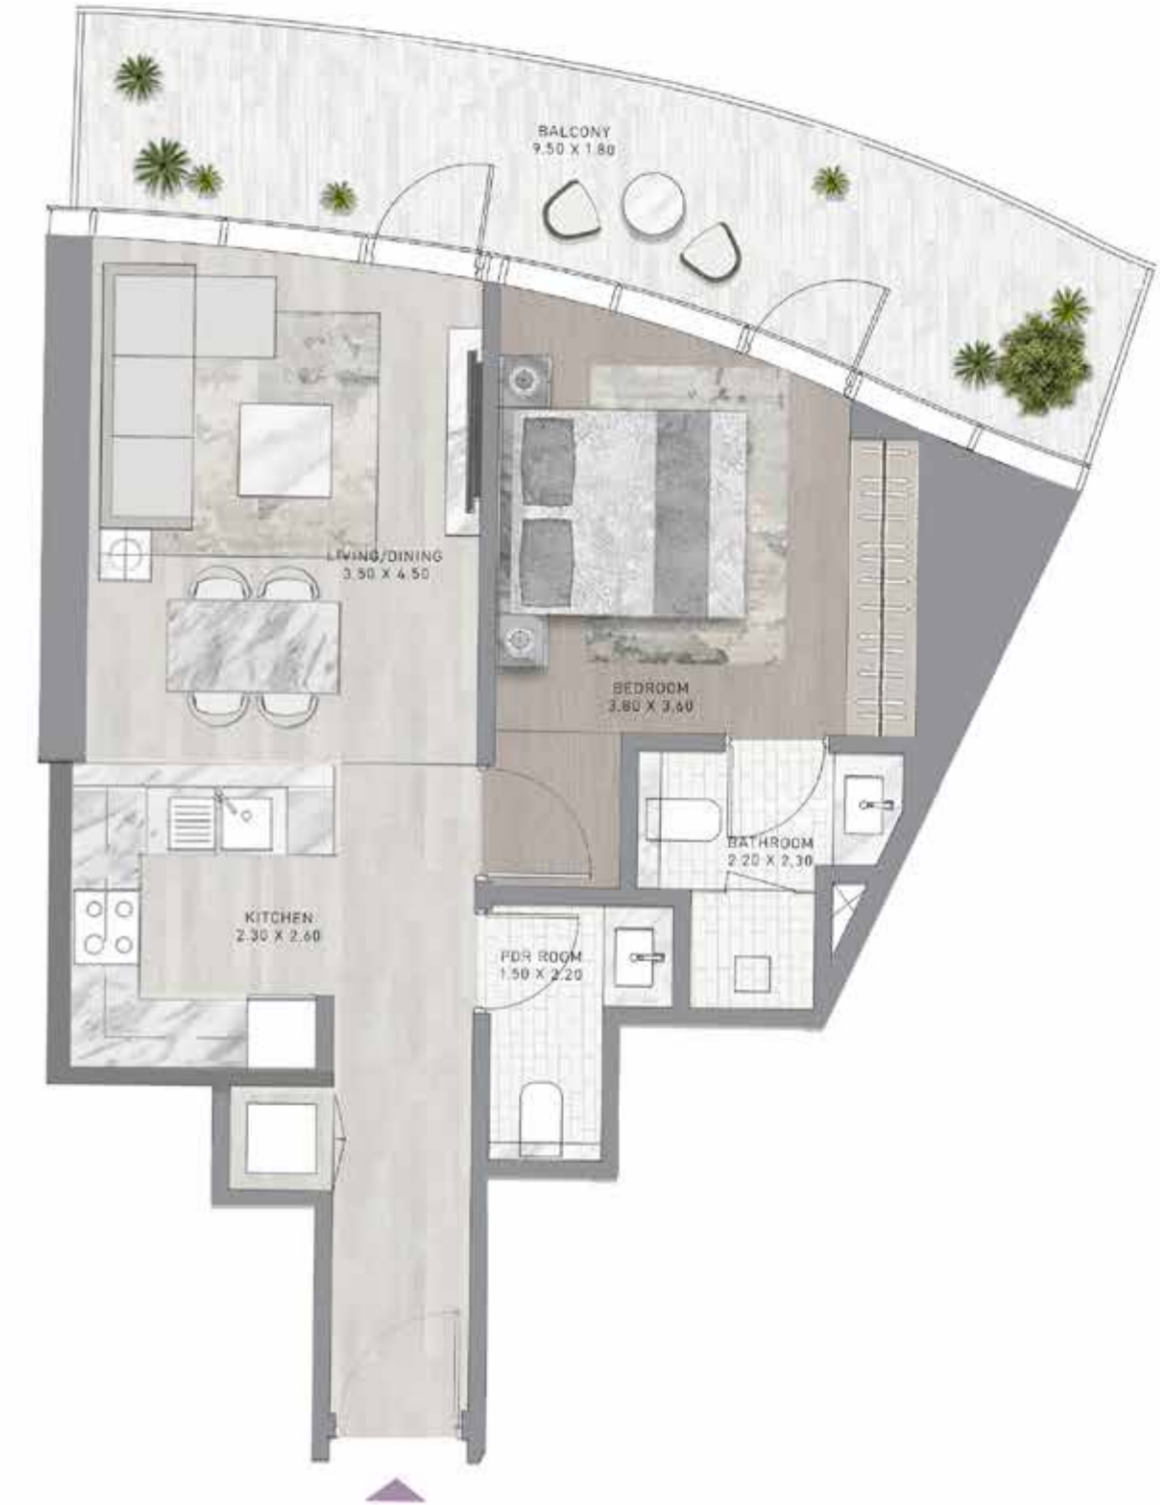

TYPICAL FLOOR PLAN

VIEW ANALYSIS

- STUDIO
- 1 BEDROOM
- 2 BEDROOM
- CANAL VIEW
- BURJ KHALIFA VIEW

TYPICAL FLOOR PLAN

VIEW ANALYSIS

● 3 BEDROOM (34 & 35th Floor)

● CANAL VIEW

● BURJ KHALIFA VIEW

TYPE D1-M

LEVEL 2

1-BEDROOM

TYPE A1

LEVEL 2

1-BEDROOM

TYPE A1-M

LEVEL 2

1-BEDROOM

TYPE B1

A L T I T U D E B Y D E G R I S O G G I O N O

1-BEDROOM

TYPE C1

LEVEL10

1-BEDROOM

TYPE C1-M

LEVEL10

A L T I T U D E B Y D E G R I S O O G O N O

A L T I T U D E B Y D E G R I S O O G O N O

1-BEDROOM

TYPE I1

LEVEL 19

1-BEDROOM

TYPE I1-M