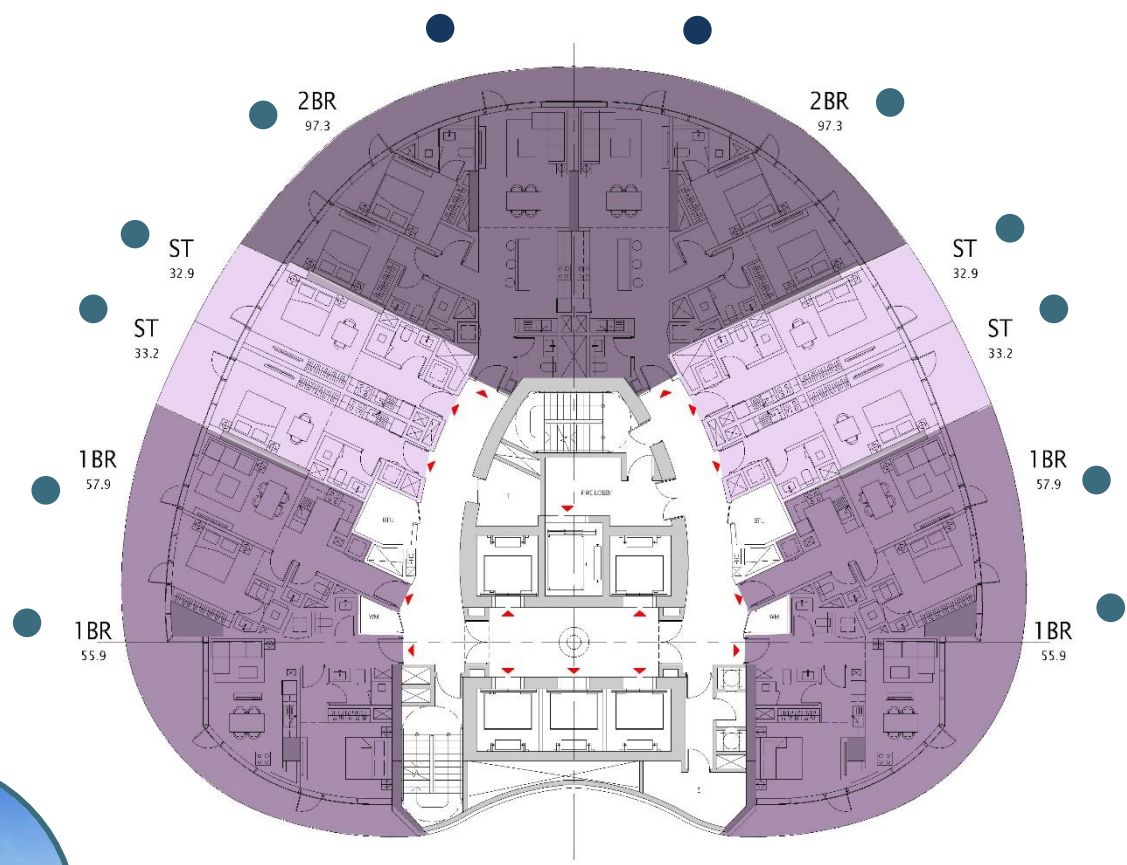

TYPICAL FLOOR PLAN

VIEW ANALYSIS

- STUDIO
- 1 BEDROOM
- 2 BEDROOM
- CANAL VIEW
- BURJ KHALIFA VIEW

TYPICAL FLOOR PLAN

VIEW ANALYSIS

● 3 BEDROOM (34 & 35th Floor)

● CANAL VIEW

● BURJ KHALIFA VIEW

STUDIO

TYPE A1

LEVEL 2

STUDIO

TYPE B1

LEVEL 2

STUDIO

TYPE C1