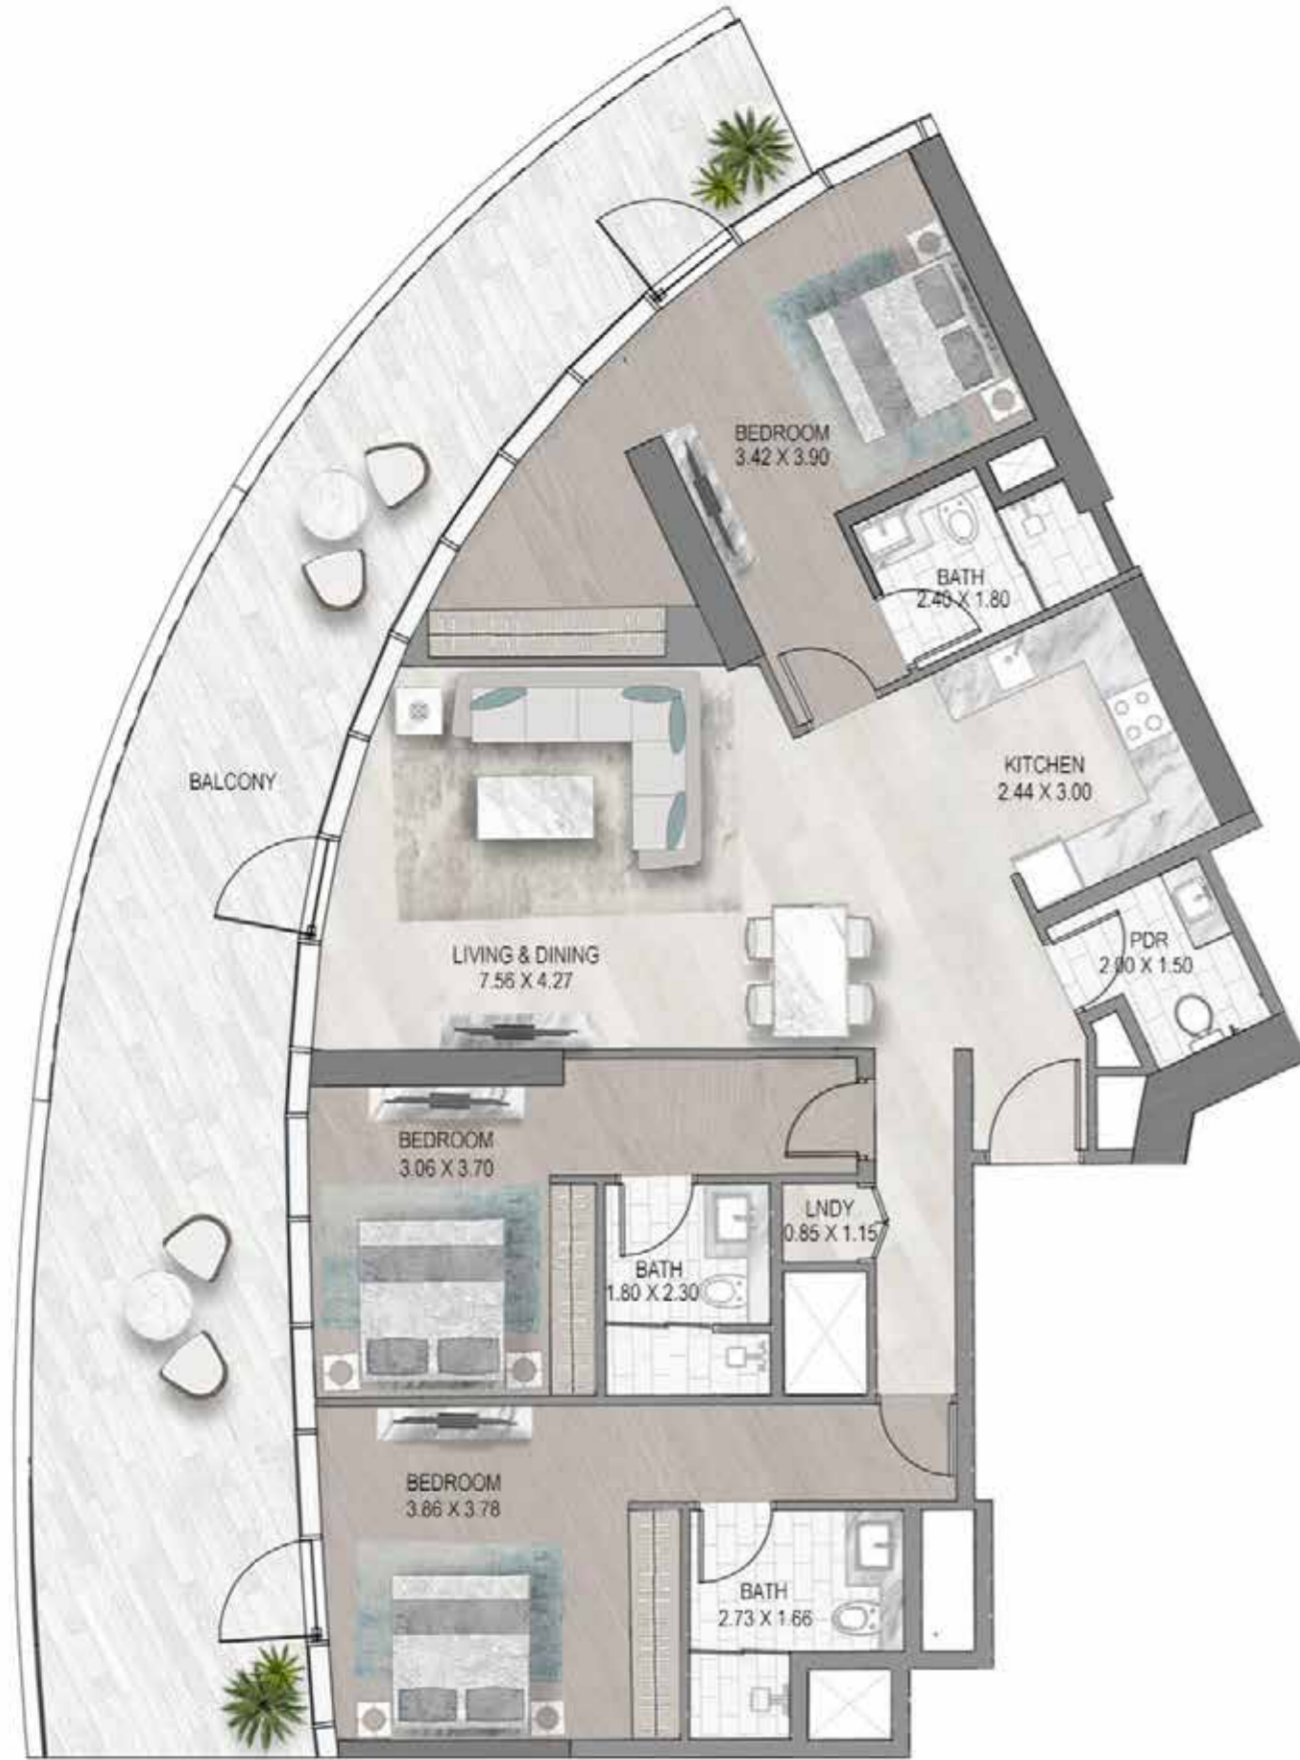

3-BEDROOM

TYPE A1