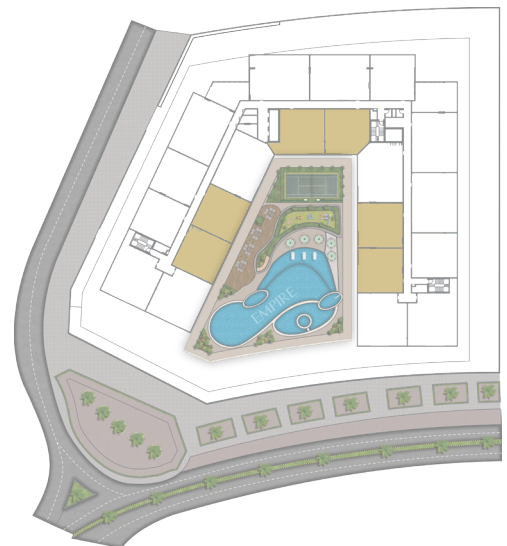

EMPIRE *estates*

CROWNED LIVING AT
ARJAN
DUBAI

2 BEDROOM APARTMENT SIZE: 1353.35 SQ.FT.

EMPIRE ESTATES BY EMPIRE DEVELOPMENTS

EMPIRE
DEVELOPMENTS

DISCLAIMER

1. ALL DIMENSIONS ARE IN IMPERIAL AND METRIC, AND MEASURED FROM FINISH TO FINISH EXCLUDING CONSTRUCTION TOLERANCES.
2. ALL MATERIALS, DIMENSIONS, AND DRAWINGS ARE APPROXIMATE ONLY.
3. INFORMATION IS SUBJECT TO CHANGE WITHOUT NOTICE, AT DEVELOPER'S ABSOLUTE DISCRETION.
4. ACTUAL AREA MAY VARY FROM THE STATED AREA.
5. DRAWINGS NOT TO SCALE.