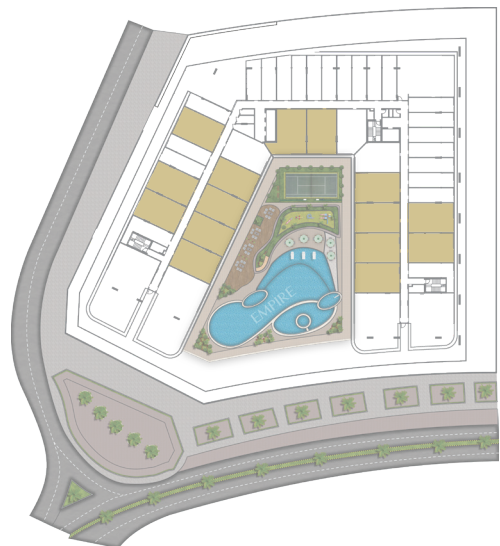

EMPIRE *estates*

CROWNED LIVING AT
ARJAN
DUBAI

1 BEDROOM APARTMENT SIZE: 898.42 SQ.FT.

EMPIRE DEVELOPMENTS
BY EMPIRE ESTATES

EMPIRE
DEVELOPMENTS

DISCLAIMER

1. ALL DIMENSIONS ARE IN IMPERIAL AND METRIC, AND MEASURED FROM FINISH TO FINISH EXCLUDING CONSTRUCTION TOLERANCES. 2. ALL MATERIALS, DIMENSIONS, AND DRAWINGS ARE APPROXIMATE ONLY. 3. INFORMATION IS SUBJECT TO CHANGE WITHOUT NOTICE, AT DEVELOPER'S ABSOLUTE DISCRETION. 4. ACTUAL AREA MAY VARY FROM THE STATED AREA. 5. DRAWINGS NOT TO SCALE.