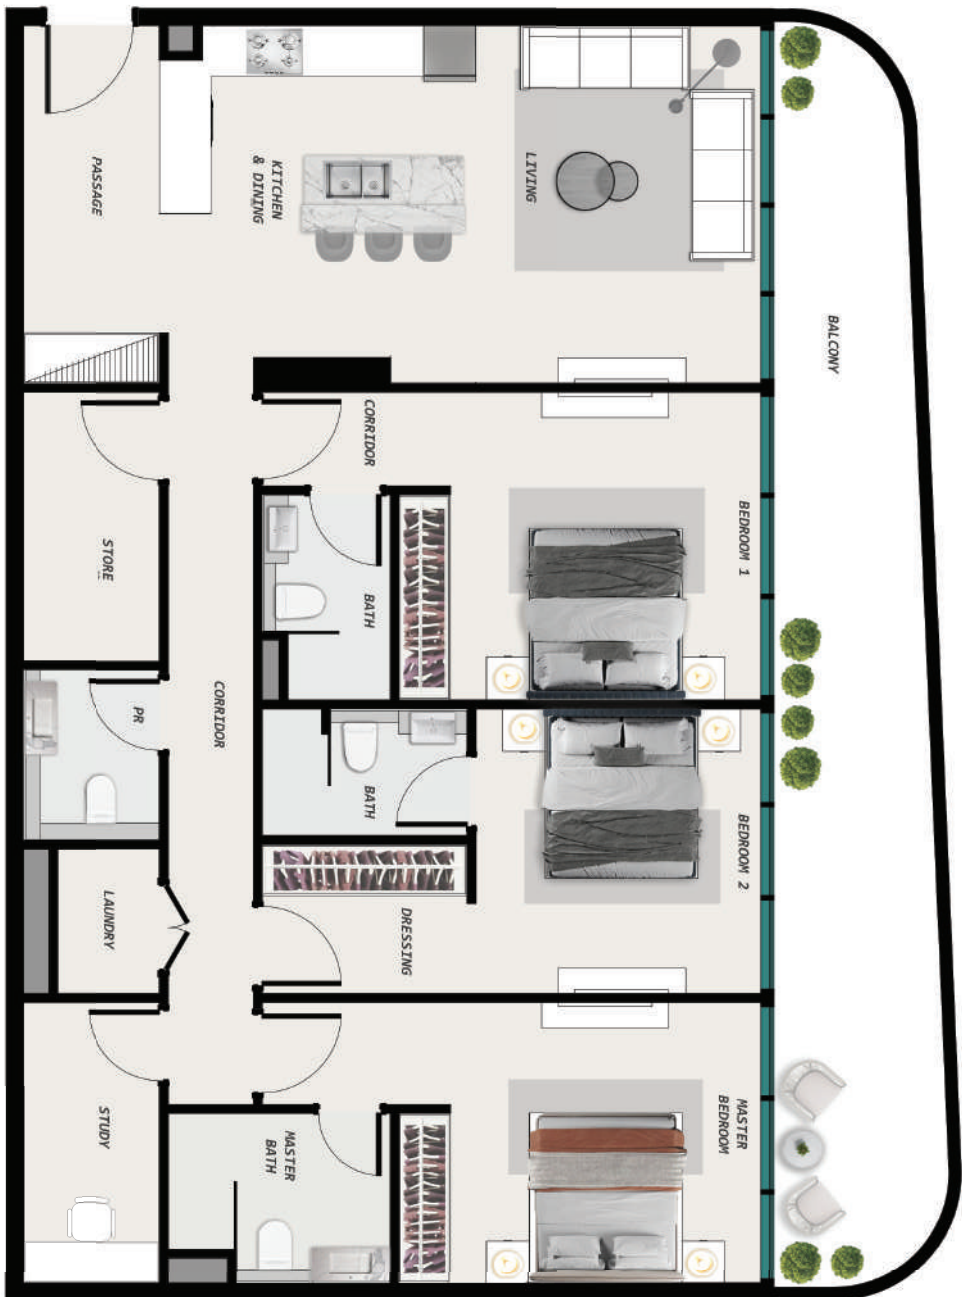

UNITS LAYOUT

A modern living room interior with a blue tint. The room features a light-colored sofa, a low coffee table with a plant and books, a large TV mounted on the wall, and a dining area with chairs and a table in the background. The overall aesthetic is clean and contemporary.

ONE BEDROOM WITH POOL

TWO BEDROOM WITH POOL

THREE BEDROOM WITHOUT POOL

FOUR BEDROOM WITH POOL