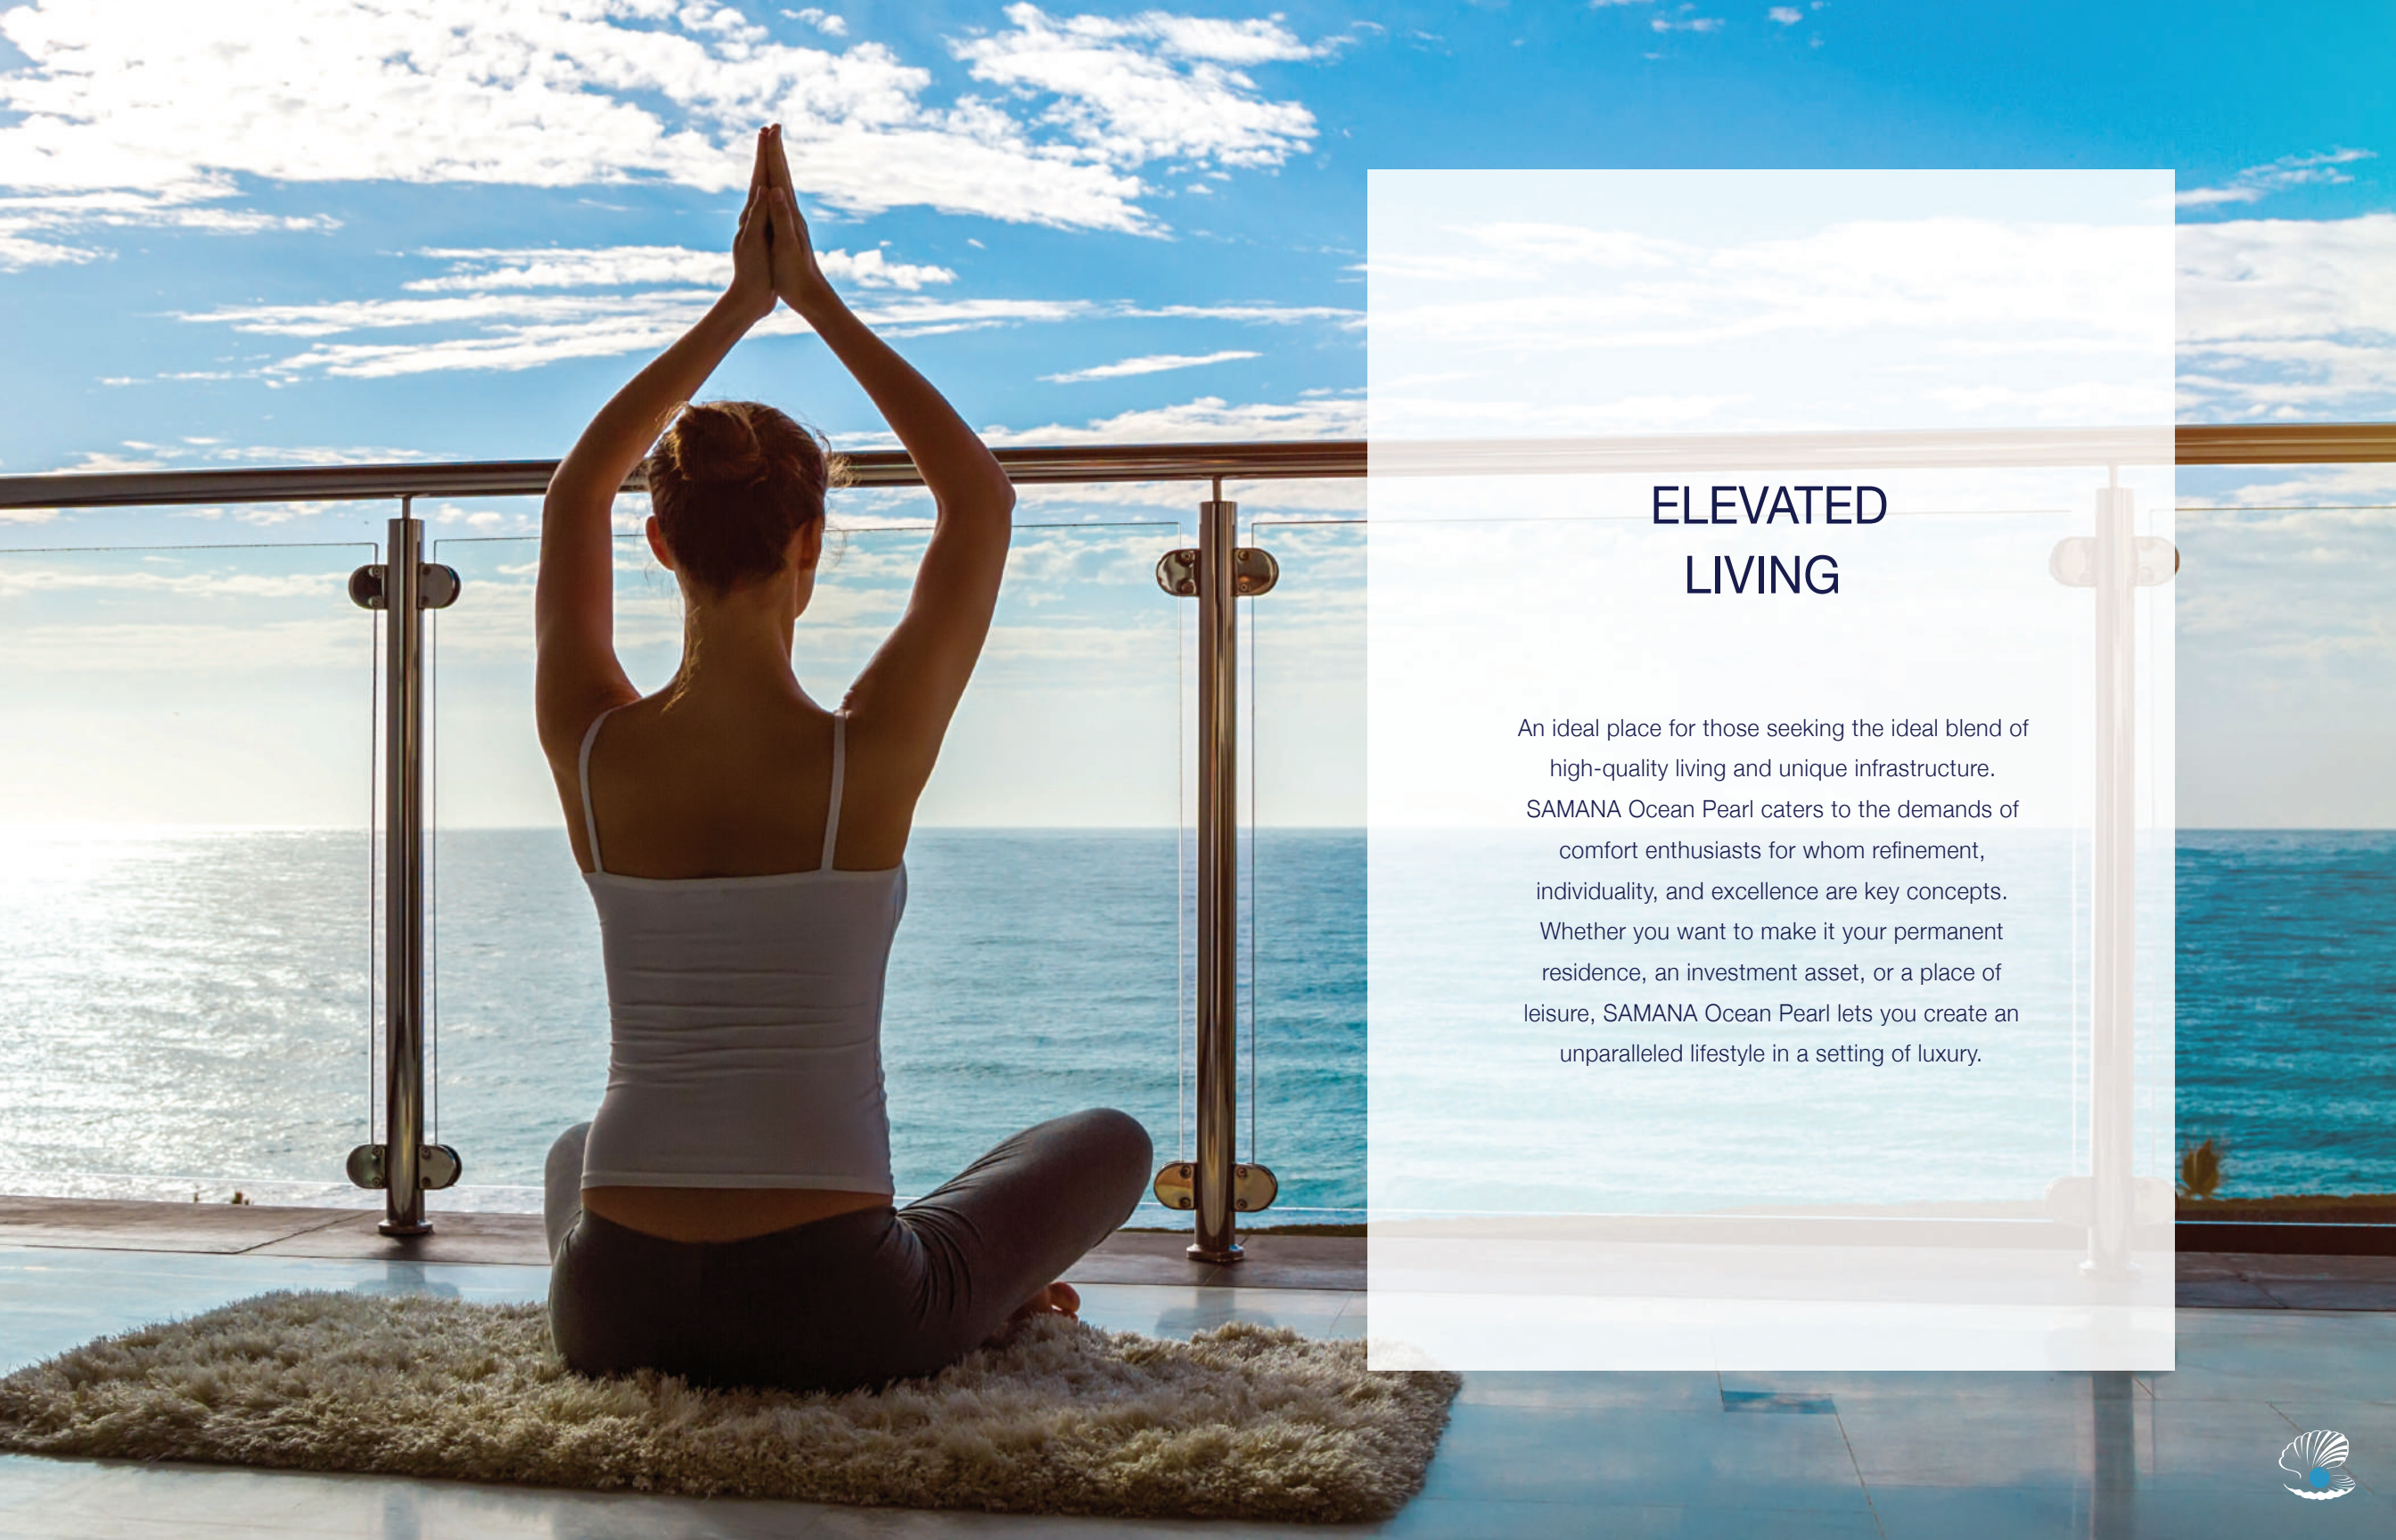

ELEVATED LIVING

An ideal place for those seeking the ideal blend of high-quality living and unique infrastructure. SAMANA Ocean Pearl caters to the demands of comfort enthusiasts for whom refinement, individuality, and excellence are key concepts. Whether you want to make it your permanent residence, an investment asset, or a place of leisure, SAMANA Ocean Pearl lets you create an unparalleled lifestyle in a setting of luxury.