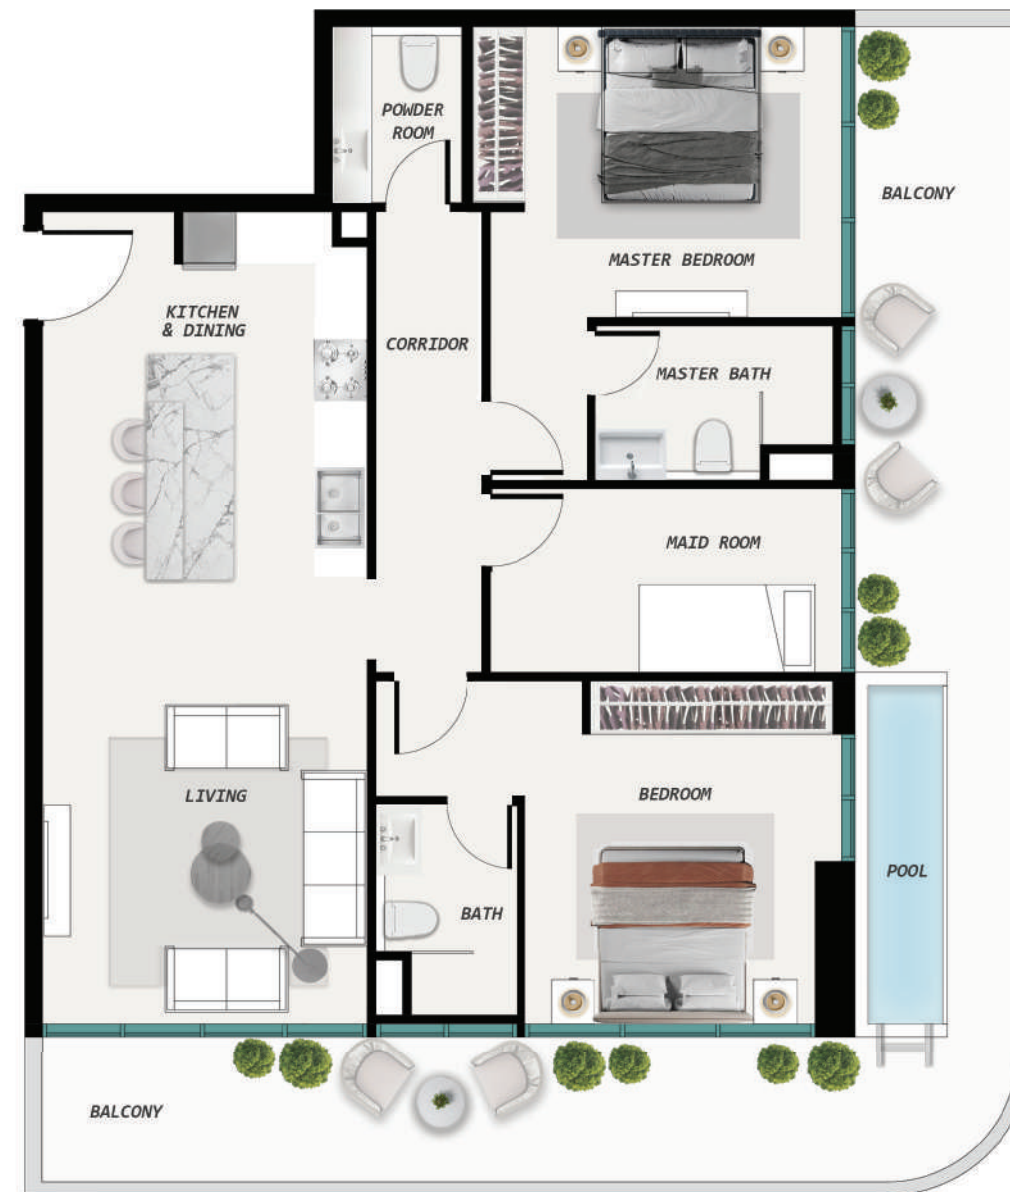

TECHNOGYM

DIVE INTO THE ESSENCE OF TRANQUILITY

SAMANA Ocean Pearl, located on the prestigious Dubai Island, is a visionary residential project that redefines the concept of waterfront luxury. Seamlessly blending exquisite design, unparalleled amenities, and a prime waterfront location, SAMANA Ocean Pearl materializes your vision of a lifestyle marked with opulence and equanimity.

UNITS LAYOUT

A modern living room interior with a blue tint. The room features a light-colored sofa, a low coffee table with a plant and books, a large TV mounted on the wall, and a dining area with chairs and a table in the background. The overall aesthetic is clean and contemporary.

ONE BEDROOM WITH POOL

TWO BEDROOM WITH POOL

THREE BEDROOM WITHOUT POOL

FOUR BEDROOM WITH POOL