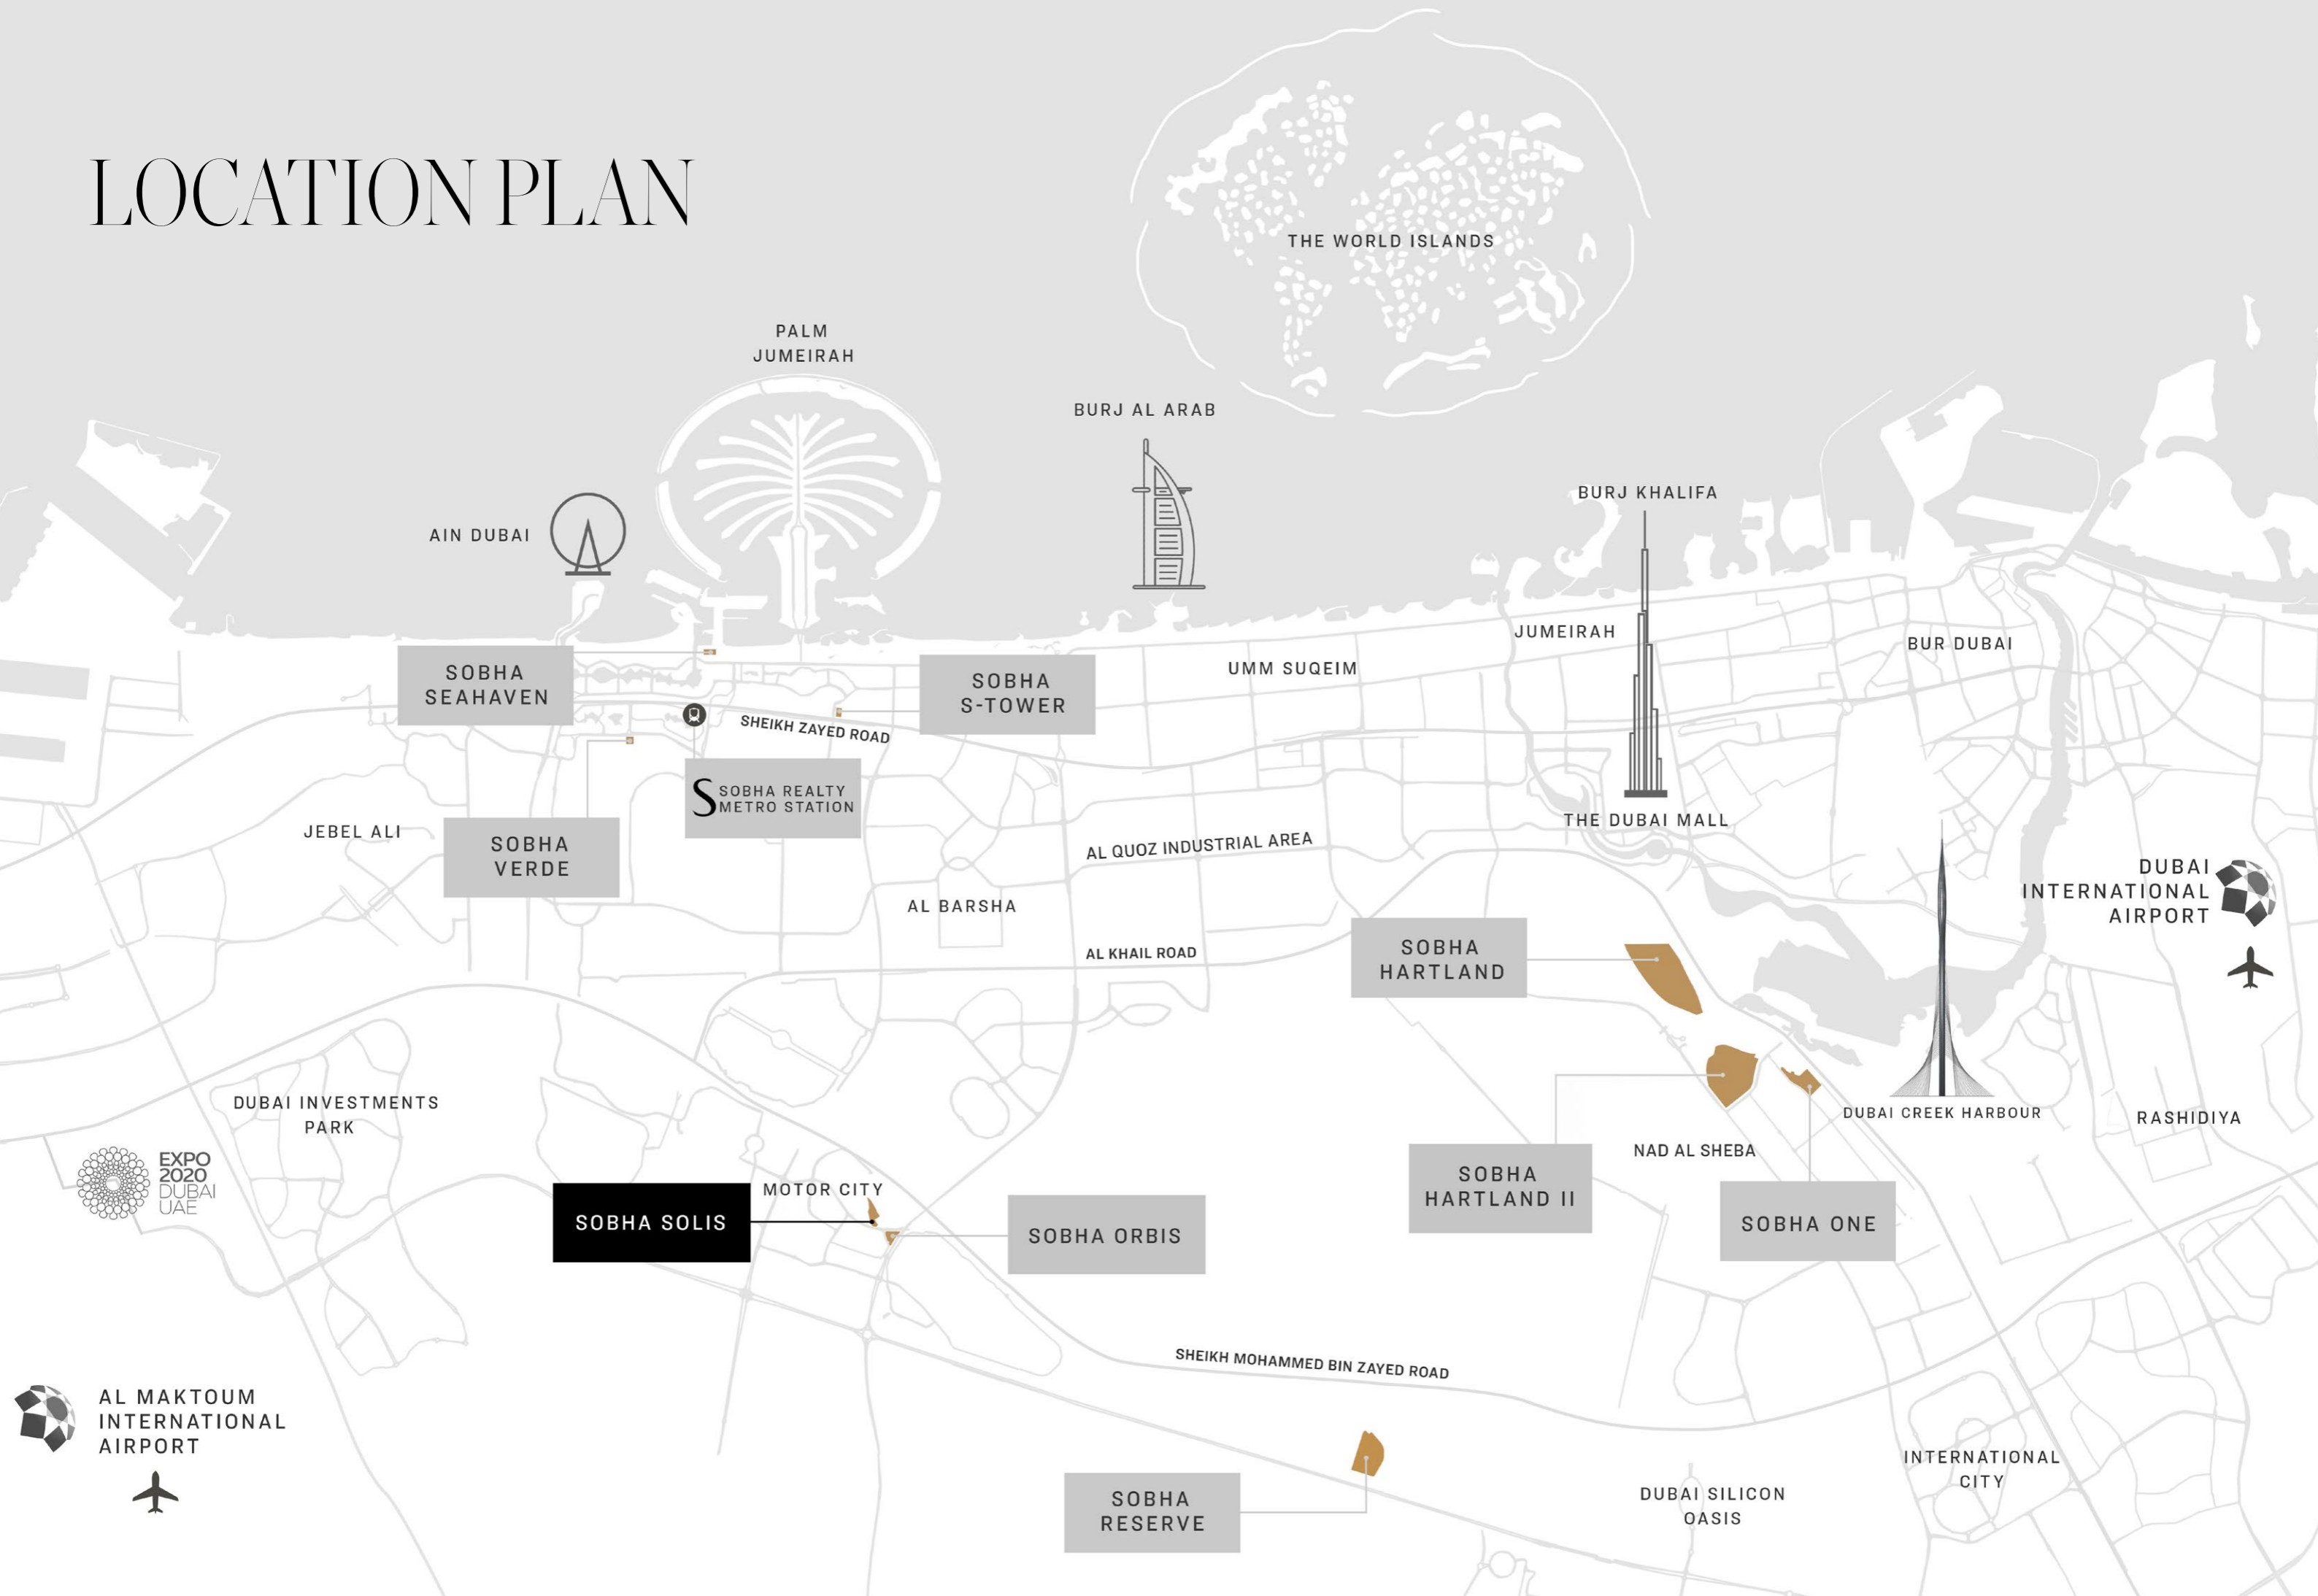

RETAIL

PODIUM

SOBHA

ENTRANCE

LOBBY DROP-OFF

LOUNGE OVERLOOKING LEISURE POOL

SUNKEN PODIUM WITH LEISURE POOL

PLANS

# LOCATION PLAN

THE WORLD ISLANDS

PALM JUMEIRAH

BURJ AL ARAB

BURJ KHALIFA

AIN DUBAI

JUMEIRAH

BUR DUBAI

SOBHA SEAHAVEN

SOBHA S-TOWER

UMM SUQEIM

SOBHA REALTY METRO STATION

SHEIKH ZAYED ROAD

THE DUBAI MALL

JEBEL ALI

SOBHA VERDE