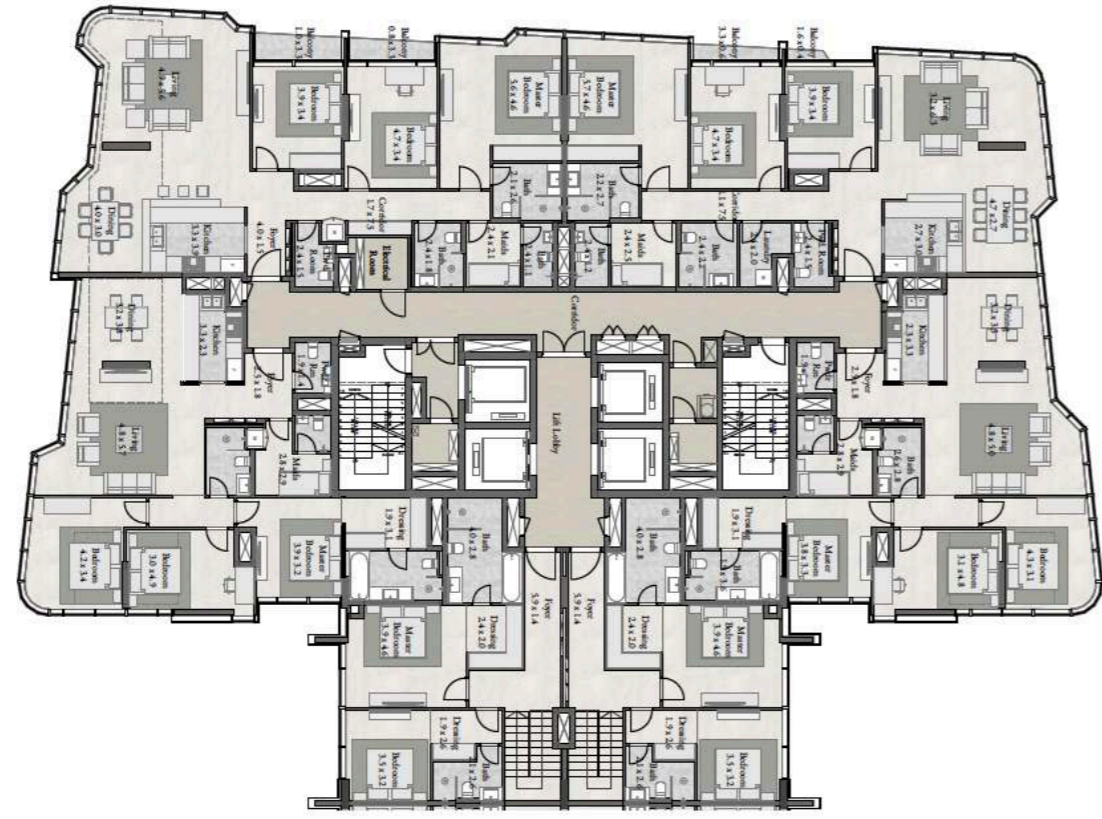

Type 5-C15-1805 (16'1.82 sqft)  
3 Bedroom + Maid

Type 5-DB24-1806 (17'9.23 sqft)  
LG-2 Bedroom + Maid

Type 5-C21-2204 (1852.81 sqft)  
3 Bedroom + Maid + 2 Balcony

Type 5-C15-2205 (1614.82 sqft)  
3 Bedroom + Maid

TYPICAL L22

Type 5-C20-2203 (1976.7 sqft)  
3 Bedroom + Maid

Type 5-C14-2202 (1654.86 sqft)  
3 Bedroom + Maid

Type 5-DB26-2201 (22902.51 sqft)  
LG 2 Red. + Maid

Type 5-C21-1904 (1852.81 sqft)  
3 Bedroom + Maid + 2 Balcony

Type 5-C15-1905 (1614.82 sqft)  
3 Bedroom + Maid

Type 5-DB24-1806 (17298.23 sqft)  
UG 2 Bedroom + Maid

TYPICAL L19, L21, L25 & L27

Type 5-C20-1903 (1976.7 sqft)  
3 Bedroom + Maid + 2 Balcony

Type 5-C14-1902 (1654.86 sqft)  
3 Bedroom + Maid

Type 5-DB23-1801 (1778 sqft)  
UG 2 Bedroom + Maid