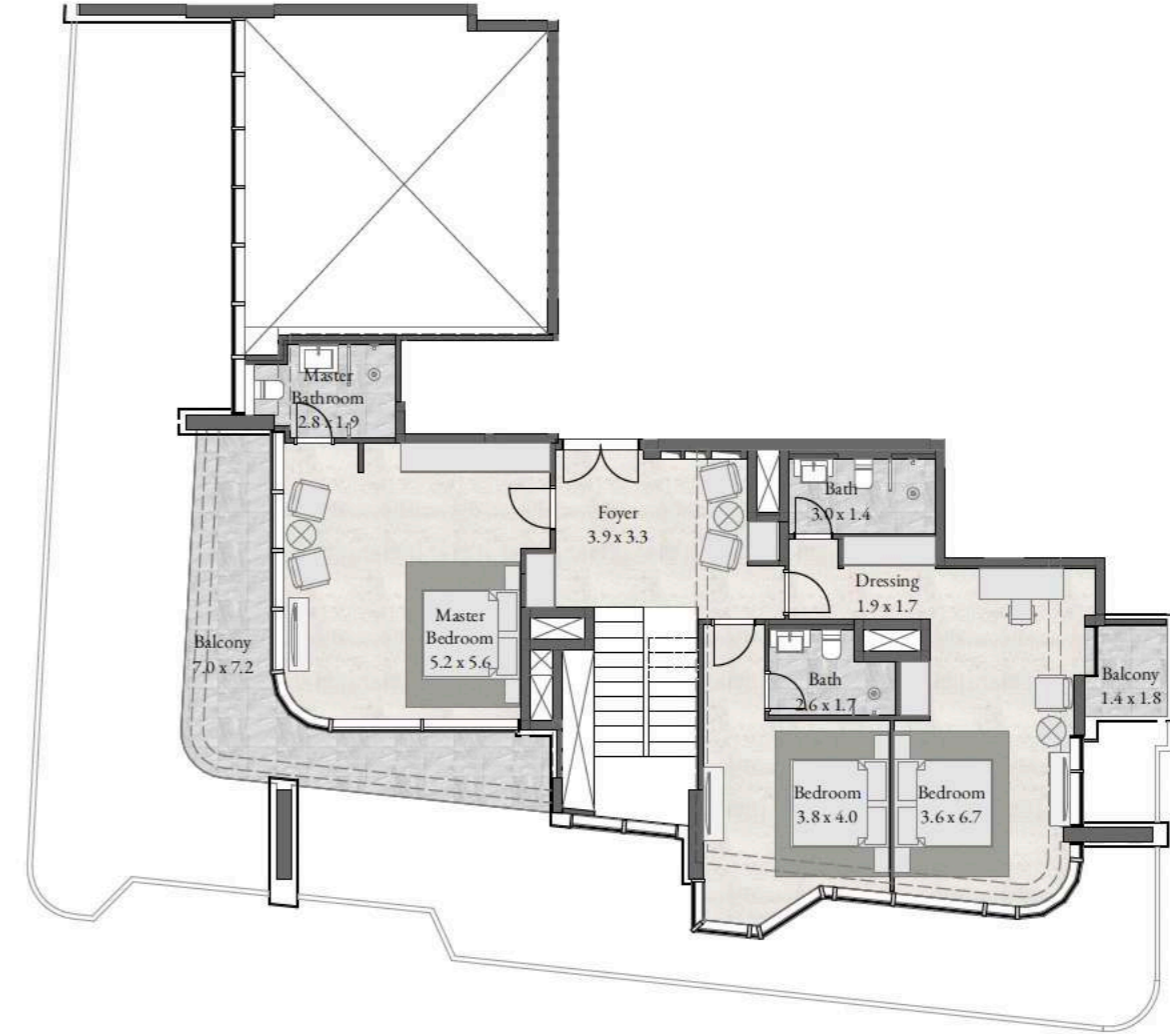

TYPE RVI- LEVEL 16

UPPER GROUND

5 BEDROOM + MA + 2 BAL + GAR

LEVEL 16

UNIT 1502

5,129 sqft