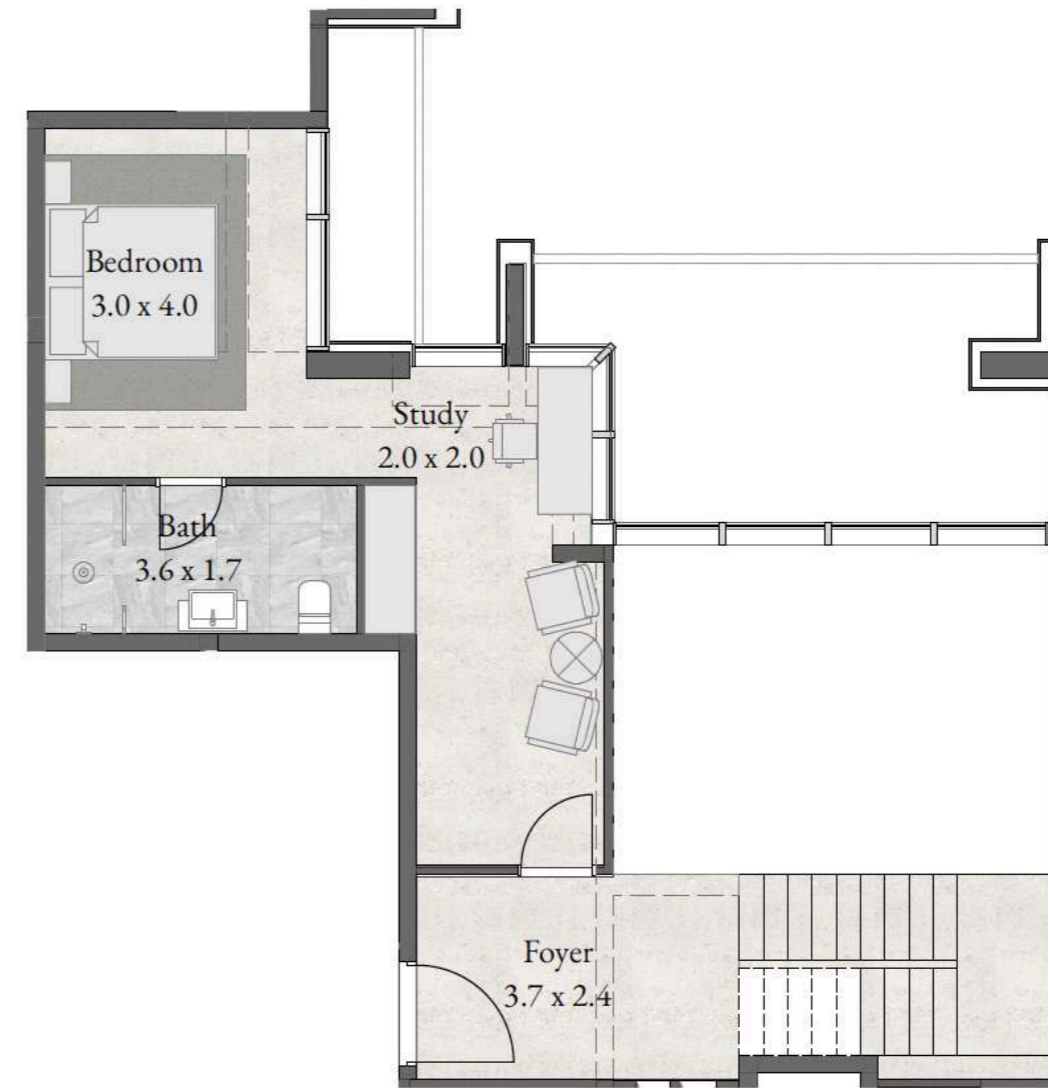

**TYPE RVI-
LEVEL 15**

LOWER GROUND

2 BEDROOM + BALCONY

LEVEL 15

UNIT 1504

1,801 sqft