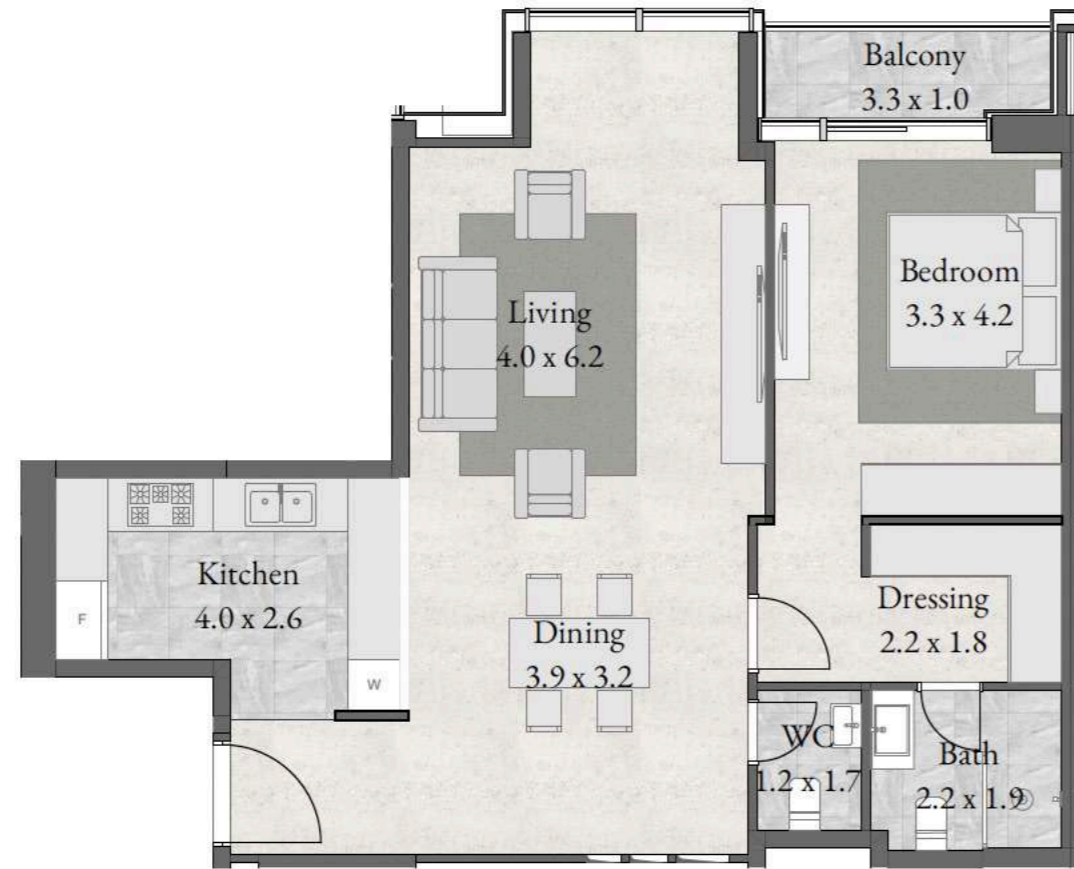

**TYPE RVI-
LEVEL 01-05 & 10-14**

1 BEDROOM + BALCONY

LEVEL 01-05 & 10-14

UNIT 108-508
& 1008-1408

964 sqft