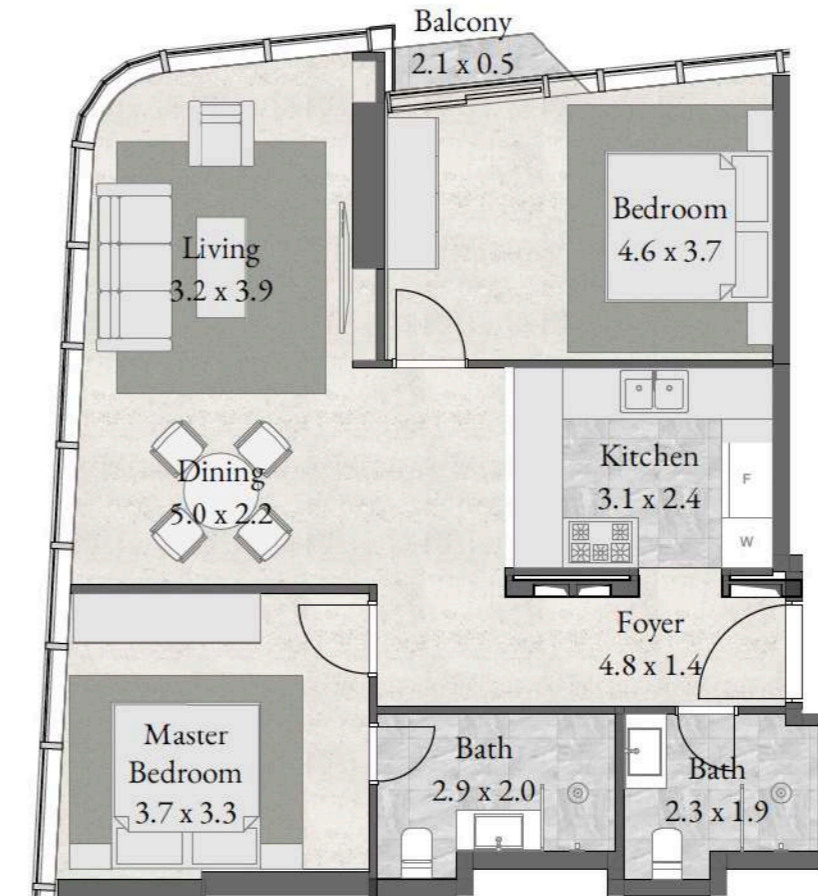

**TYPE RVI-
LEVEL 01-05-10-14**

2 BEDROOM

LEVEL 01-05-10-14

UNIT 106-506 & 1006-1406

949 sqft