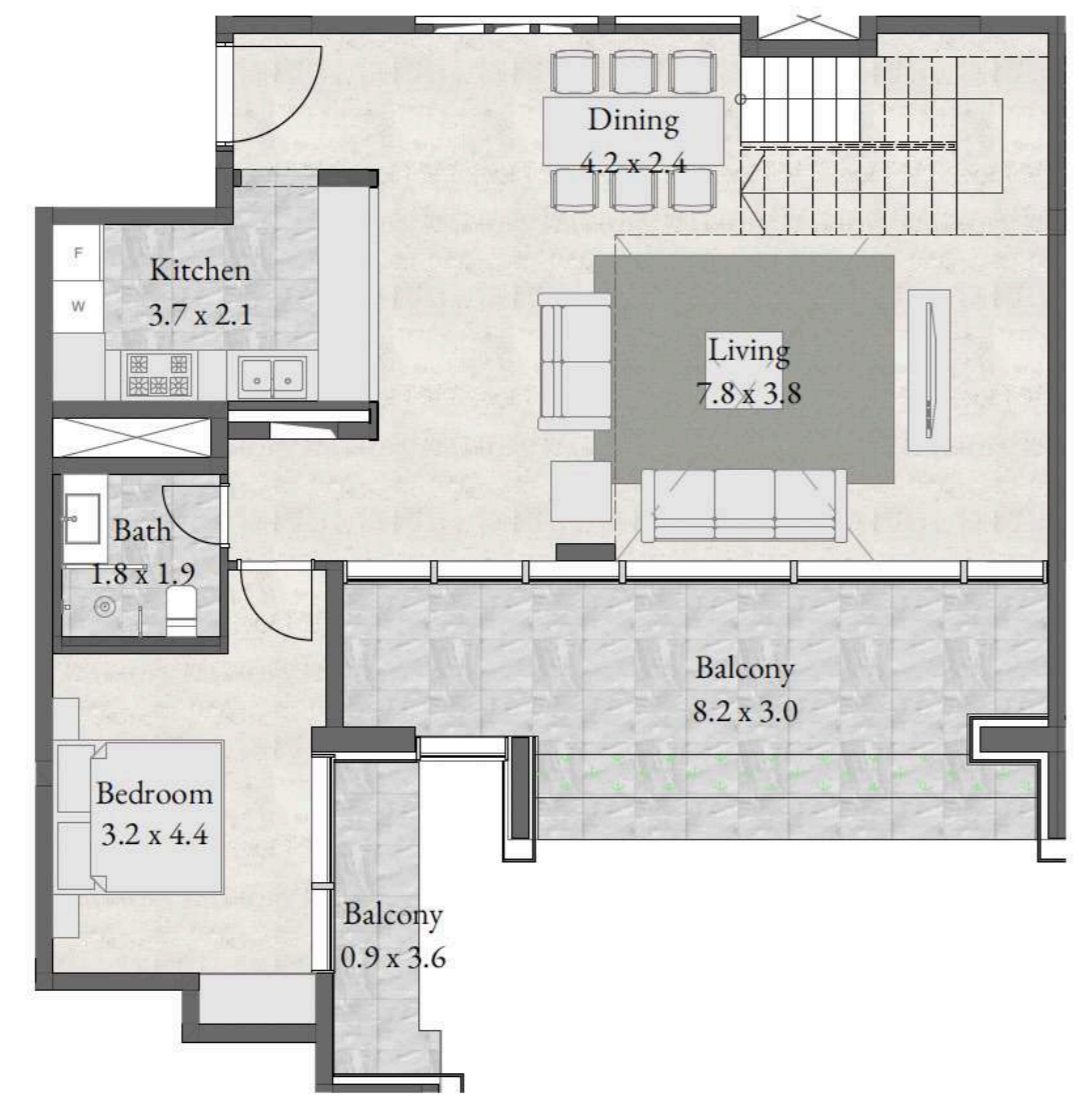

**TYPE RVI-
LEVEL 15**

LOWER GROUND

3 BEDROOM + 2 BALCONY

LEVEL 15

UNIT 1501

1,994 sqft