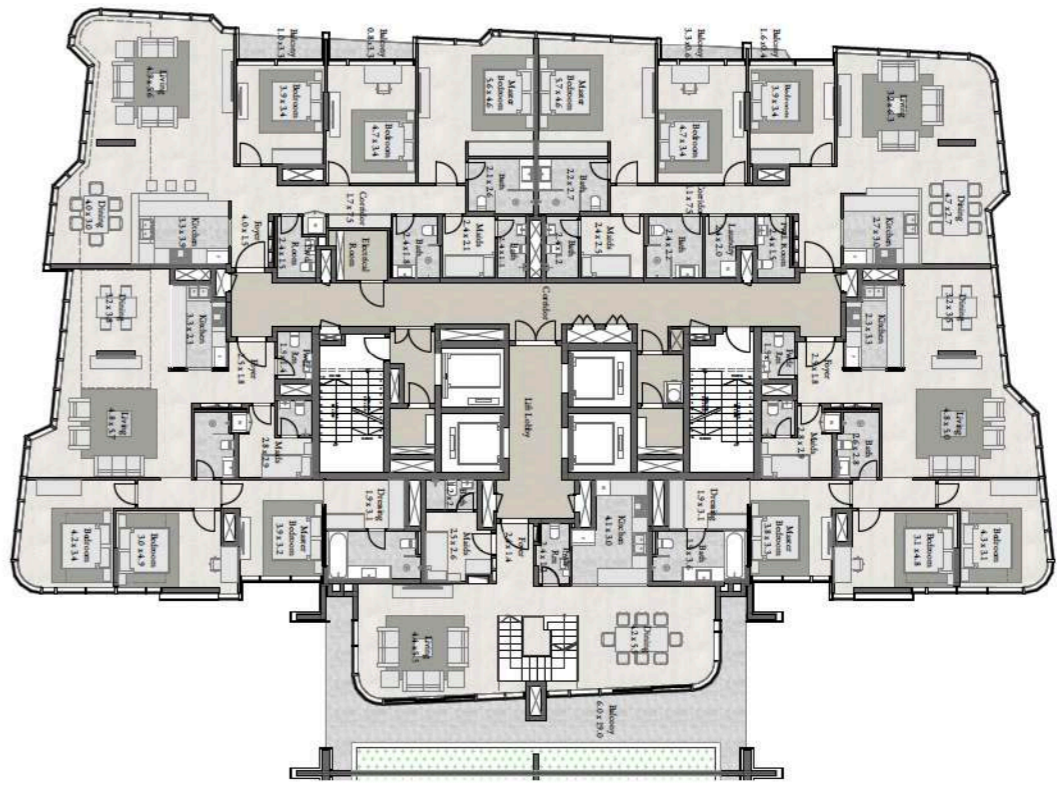

Type 5-C20-1803 (19'6.7 sqft)  
3 Bedroom + Maid + 2Balcony

Type 5-C18-1802 (16'5.18 sqft)  
3 Bedroom + Maid

Type 5-DB23-1801 (17'8 sqft)  
LG-2 Bedroom + Maid

TYPICAL L18, L20, L24 & L26

Type 5-C21-1804 (18'2.81 sqft)  
3 Bedroom + Maid + 2 Balcony

Type 5-C15-1805 (16'1.82 sqft)  
3 Bedroom + Maid

Type 5-DB24-1806 (17'9.23 sqft)  
LG-2 Bedroom + Maid

Type 5-C21-2204 (1852.81 sqft)  
3 Bedroom + Maid + 2 Balcony

Type 5-C15-2205 (1614.82 sqft)  
3 Bedroom + Maid