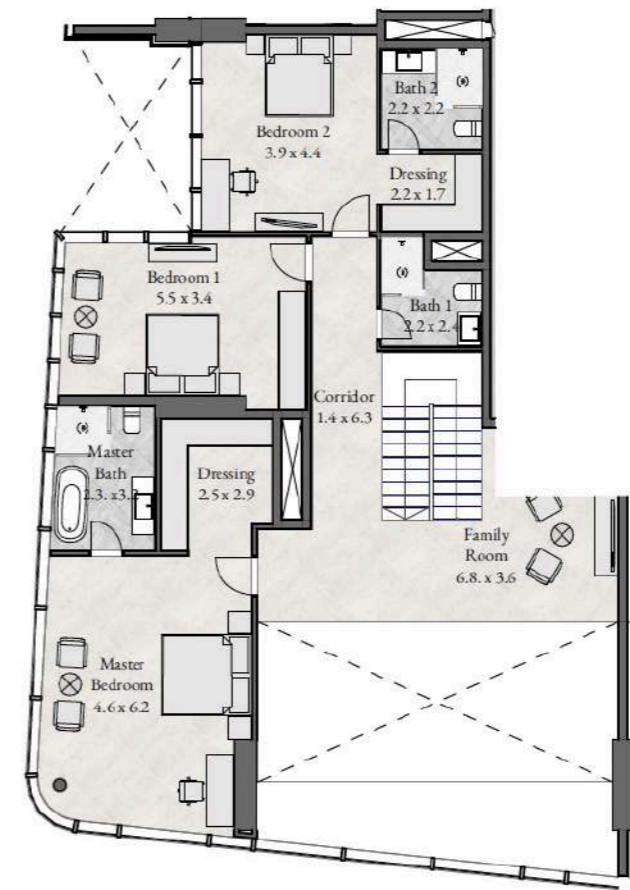

Type 5-DB26-2201 (2902.51 sqft)  
UG 2 Bedroom + Maid

TYPICAL L23

**TYPE RVI-  
PODIUM 01-03-05**

LOWER DUPLEX

3 BEDROOM + ST + GR + BAL + MA

PODIUM 01-03-05

UNIT 1-P01  
1-P03 & 1-P05

3,536 sqft

**TYPE RVI-  
PODIUM 02-04-06**

UPPER DUPLEX

3 BEDROOM + ST + GR + BAL + MA

PODIUM 02-04-06

UNIT 1-P02  
1-P04 & 1-P06

3,536 sqft

**TYPE RVI-  
PODIUM 01-03-05**

LOWER DUPLEX  
 3 BEDROOM + ST + GR + BAL + MA  
 PODIUM 01-03-05  
 UNIT 1-P01  
 1-P03 & 1-P05  
 3,879 sqft