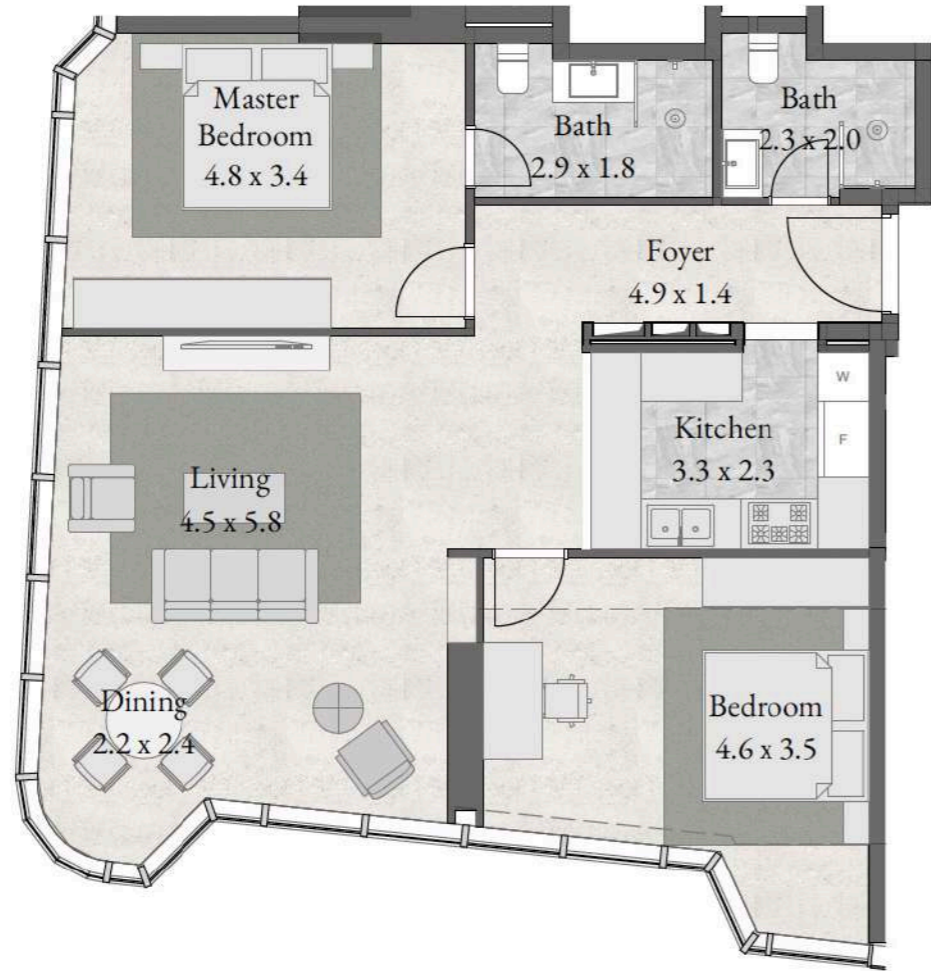

**TYPE RVI-
LEVEL 01-05 & 10-14**

2 BEDROOM

LEVEL 01-05 & 10-14

UNIT 103 - 503 & 1003 - 1403

1,103 sqft

**TYPE RVI-
LEVEL 06-09**

2 BEDROOM + BALCONY

LEVEL 06-09

UNIT 603-903

1,103 sqft