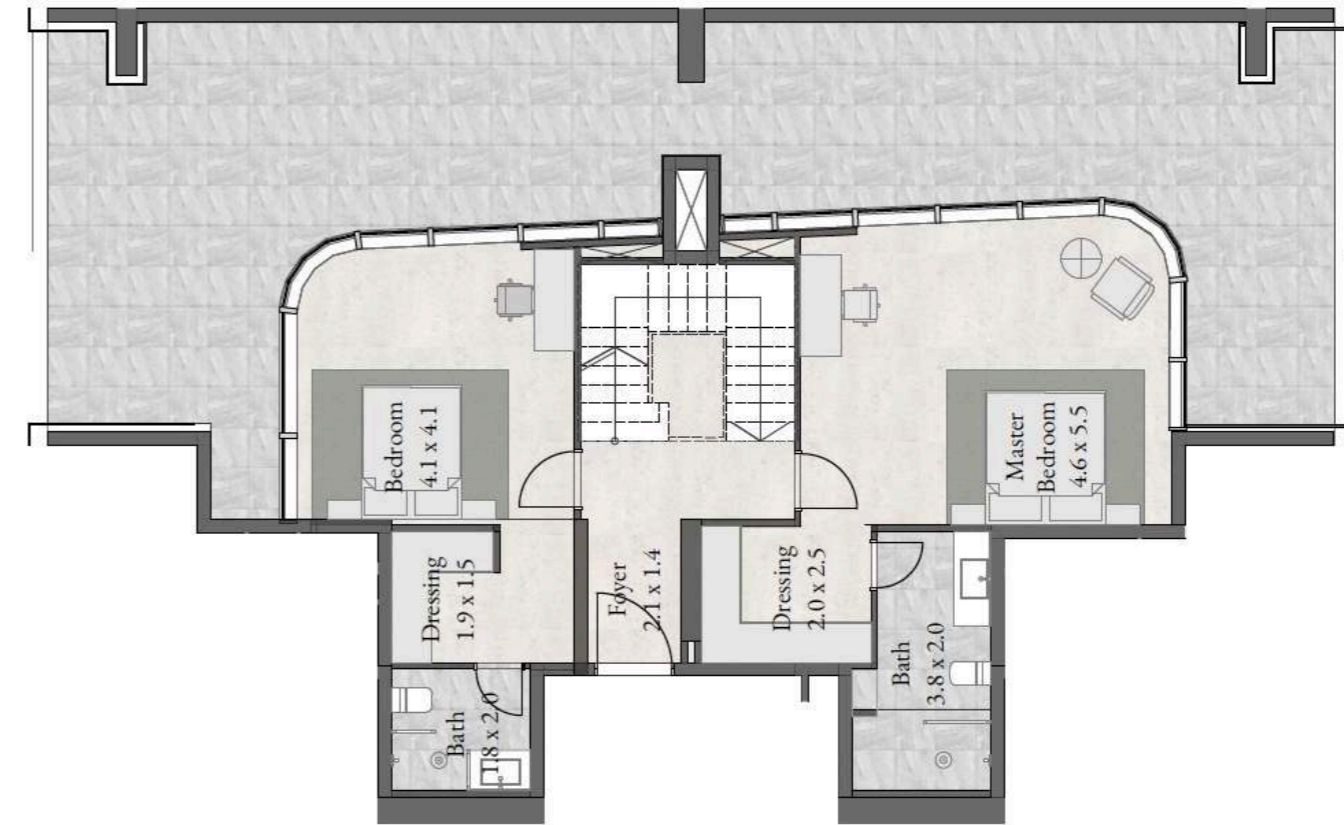

TYPE RVI- LEVEL 06 & 08

LOWER GROUND

2 BEDROOM + MA + BAL

LEVEL 06 & 08

UNIT 601 & 801

2,744 sqft