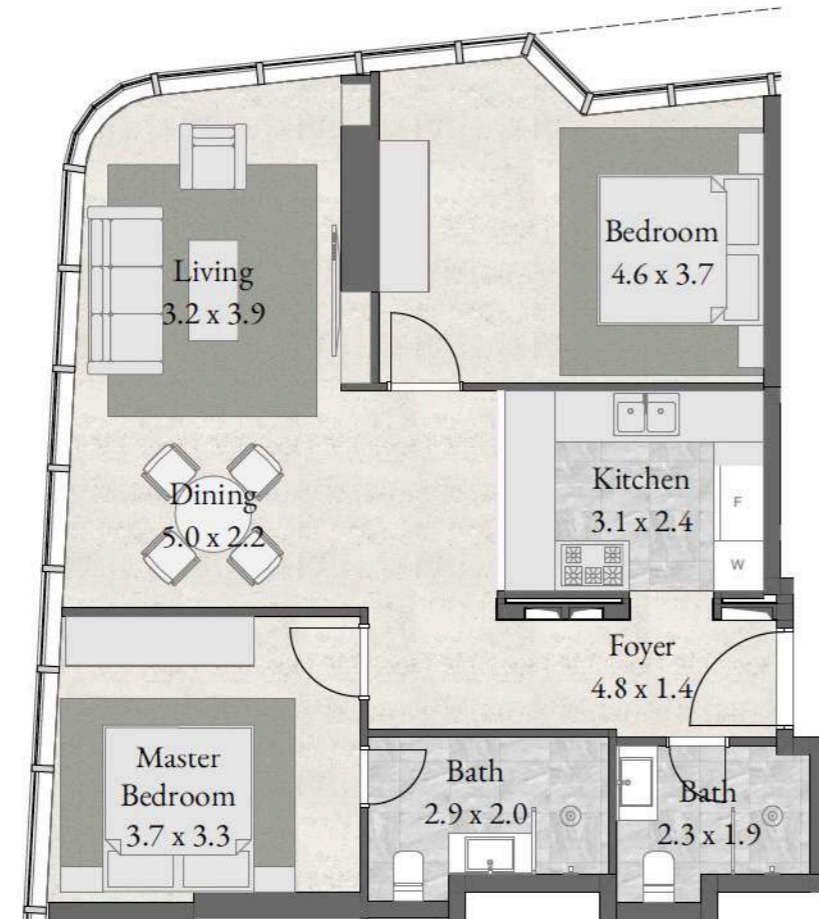

**TYPE RVI-
LEVEL 01-05-10-14**

2 BEDROOM

LEVEL 01-05-10-14

UNIT 106-506 & 1006-1406

949 sqft