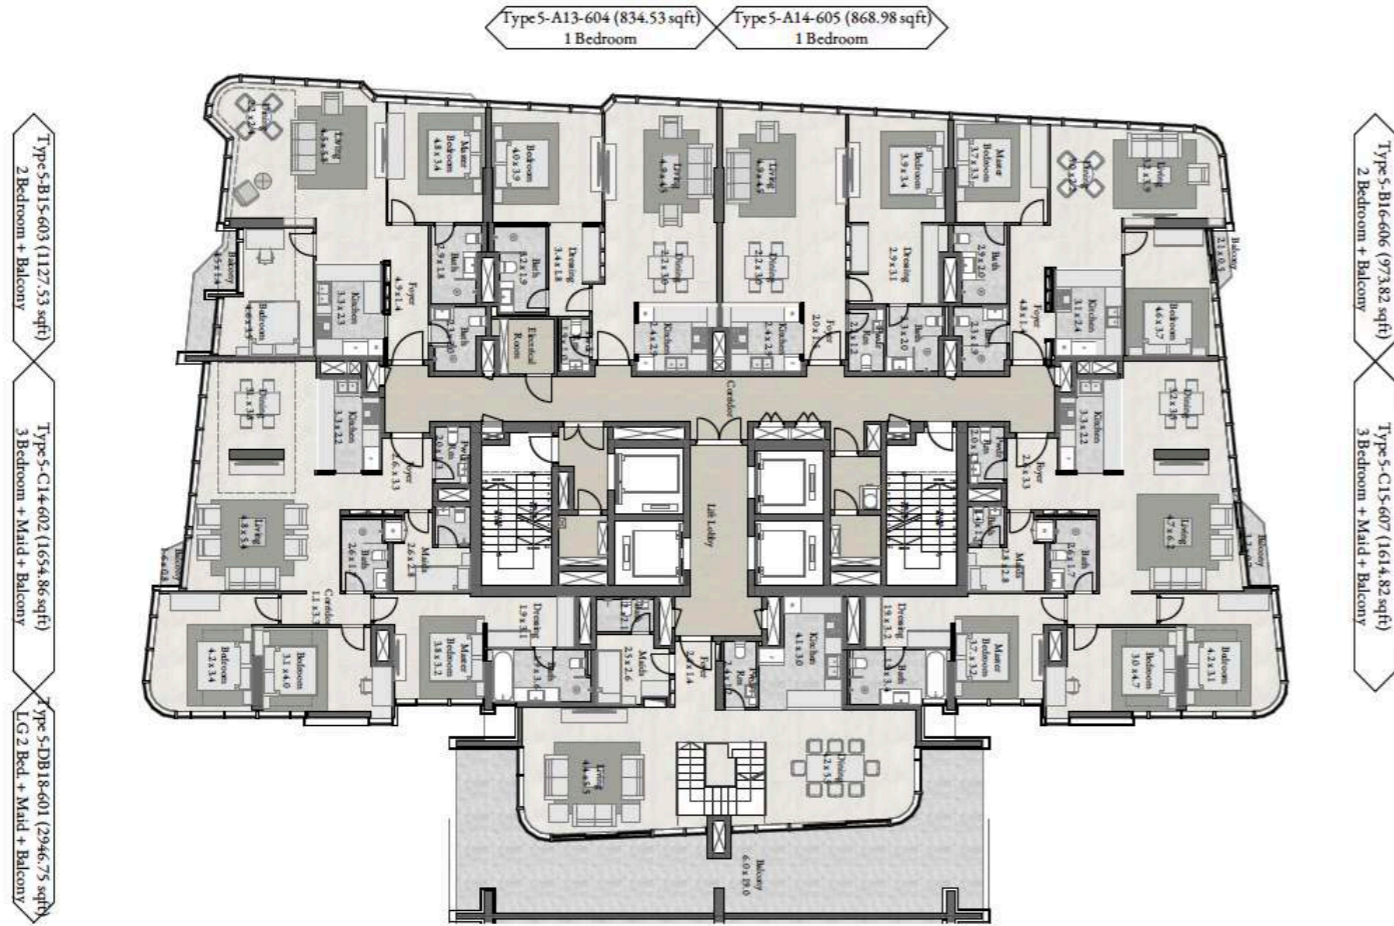

Type 1-DD7-P01 (3536 sqft) Upper Duplex  
3 Bedroom + Study Room + Guest Room + Balcony + Maid

TYPICAL L01 - L05 & L10 - L14

Type 5-B15-103 (1127.53 sqft)  
2 Bedroom

Type 5-C14-102 (1654.86 sqft)  
3 Bedroom + Maid

Type 5-A12-101 (973.46 sqft)  
1 Bedroom + Balcony

Type 5-A13-104 (834.53 sqft)  
1 Bedroom

Type 5-A14-105 (868.98 sqft)  
1 Bedroom

Type 5-B16-106 (973.82 sqft)  
2 Bedroom

Type 5-C15-107 (1614.82 sqft)  
3 Bedroom + Maid

Type 5-A15-108 (986.31 sqft)  
1 Bedroom + Balcony

TYPICAL L06 & L08

Type 5-B16-606 (973.82 sqft)  
2 Bedroom + Balcony

Type 5-C15-607 (1614.82 sqft)  
3 Bedroom + Maid + Balcony

TYPICAL L07 & L09

Type 5-B16-706 (973.82 sqft)  
2 Bedroom + Balcony