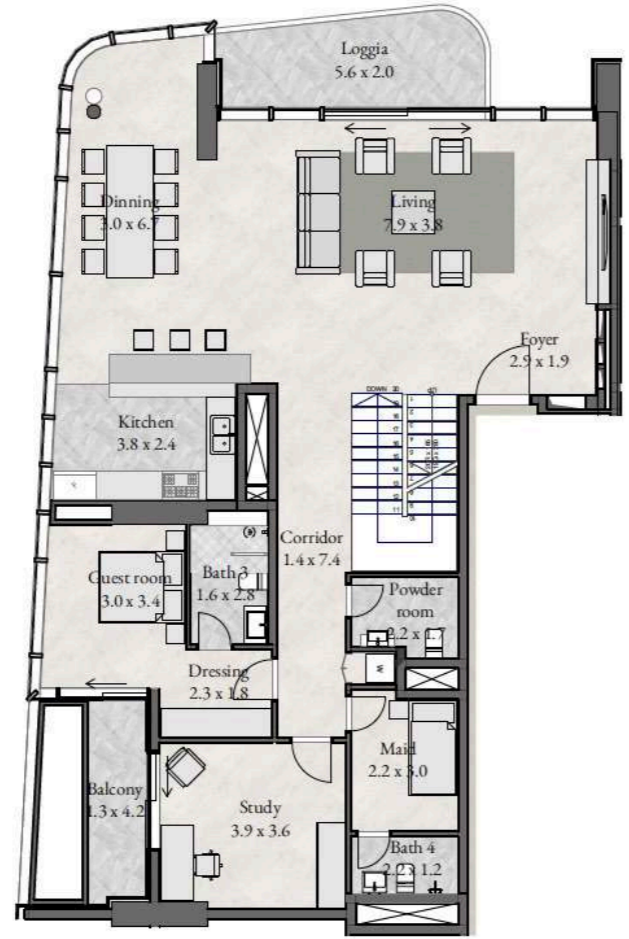

# Apartments Floorplans.

Type 5-C21-2-304 (1852.81 sqft)  
3 Bedroom + Maid + 2 Balcony

Type 5-C15-2-305 (1614.82 sqft)  
3 Bedroom + Maid + Balcony

Type 5-C20-2-303 (1976.7 sqft)  
3 Bedroom + Maid

Type 5-C14-2-302 (1654.86 sqft)  
3 Bedroom + Maid

Type 5-DB26-2201 (2902.51 sqft)  
UG 2 Bedroom + Maid

TYPICAL L23

**TYPE RVI-  
PODIUM 01-03-05**

LOWER DUPLEX

3 BEDROOM + ST + GR + BAL + MA

PODIUM 01-03-05

UNIT 1-P01  
1-P03 & 1-P05

3,536 sqft