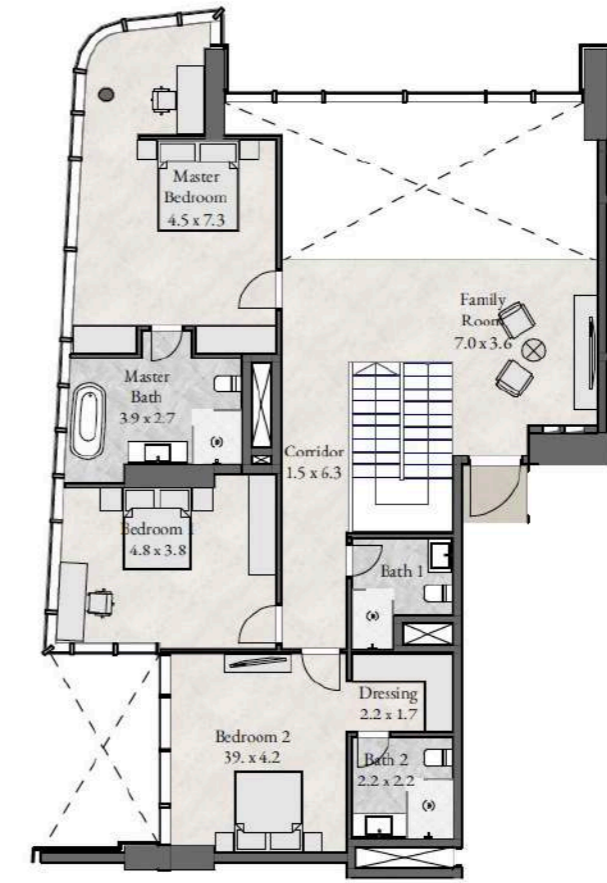

# Apartments Floorplans.

Type 5-C21-2-304 (1852.81 sqft)  
3 Bedroom + Maid + 2 Balcony

Type 5-C15-2-305 (1614.82 sqft)  
3 Bedroom + Maid + Balcony

Type 5-C20-2-303 (1976.7 sqft)  
3 Bedroom + Maid

Type 5-C14-2-302 (1654.86 sqft)  
3 Bedroom + Maid

Type 5-DB26-2201 (2902.51 sqft)  
UG 2 Bedroom + Maid

TYPICAL L23

**TYPE RVI-  
PODIUM 01-03-05**

LOWER DUPLEX

3 BEDROOM + ST + GR + BAL + MA

PODIUM 01-03-05

UNIT 1-P01  
1-P03 & 1-P05

3,536 sqft