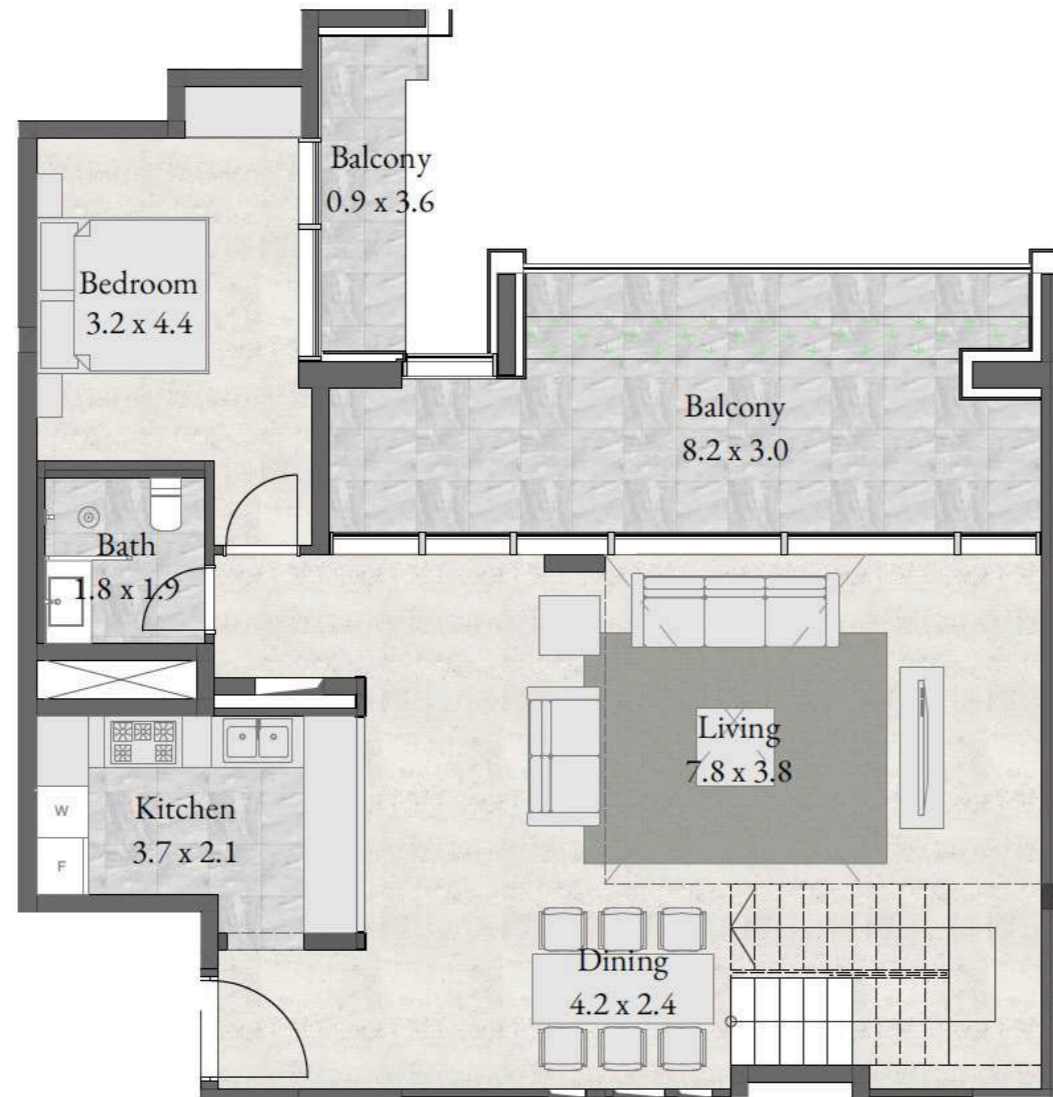

UNIT 1503

4,852 sqft

**TYPE RVI-  
LEVEL 15**

LOWER GROUND

2 BEDROOM + BALCONY

LEVEL 15

UNIT 1504

1,801 sqft