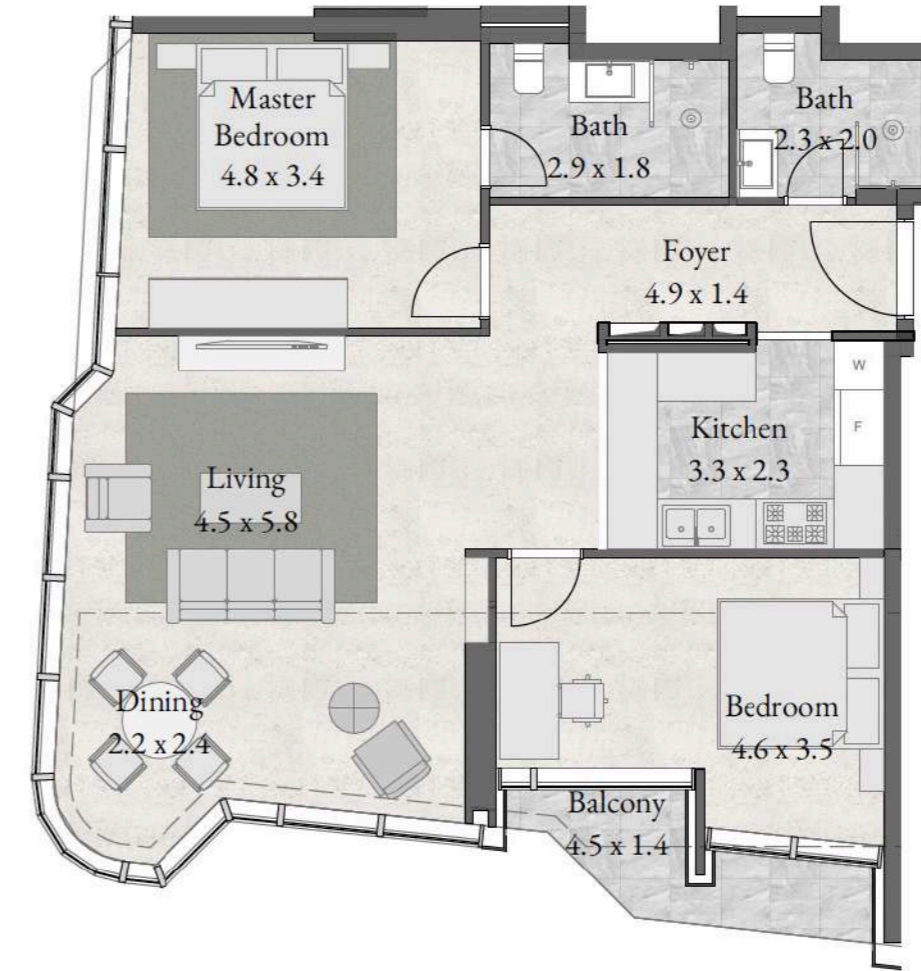

**TYPE RVI-
LEVEL 01-05 & 10-14**

2 BEDROOM

LEVEL 01-05 & 10-14

UNIT 103 - 503 & 1003 - 1403

1,103 sqft

**TYPE RVI-
LEVEL 06-09**

2 BEDROOM + BALCONY

LEVEL 06-09

UNIT 603-903

1,103 sqft