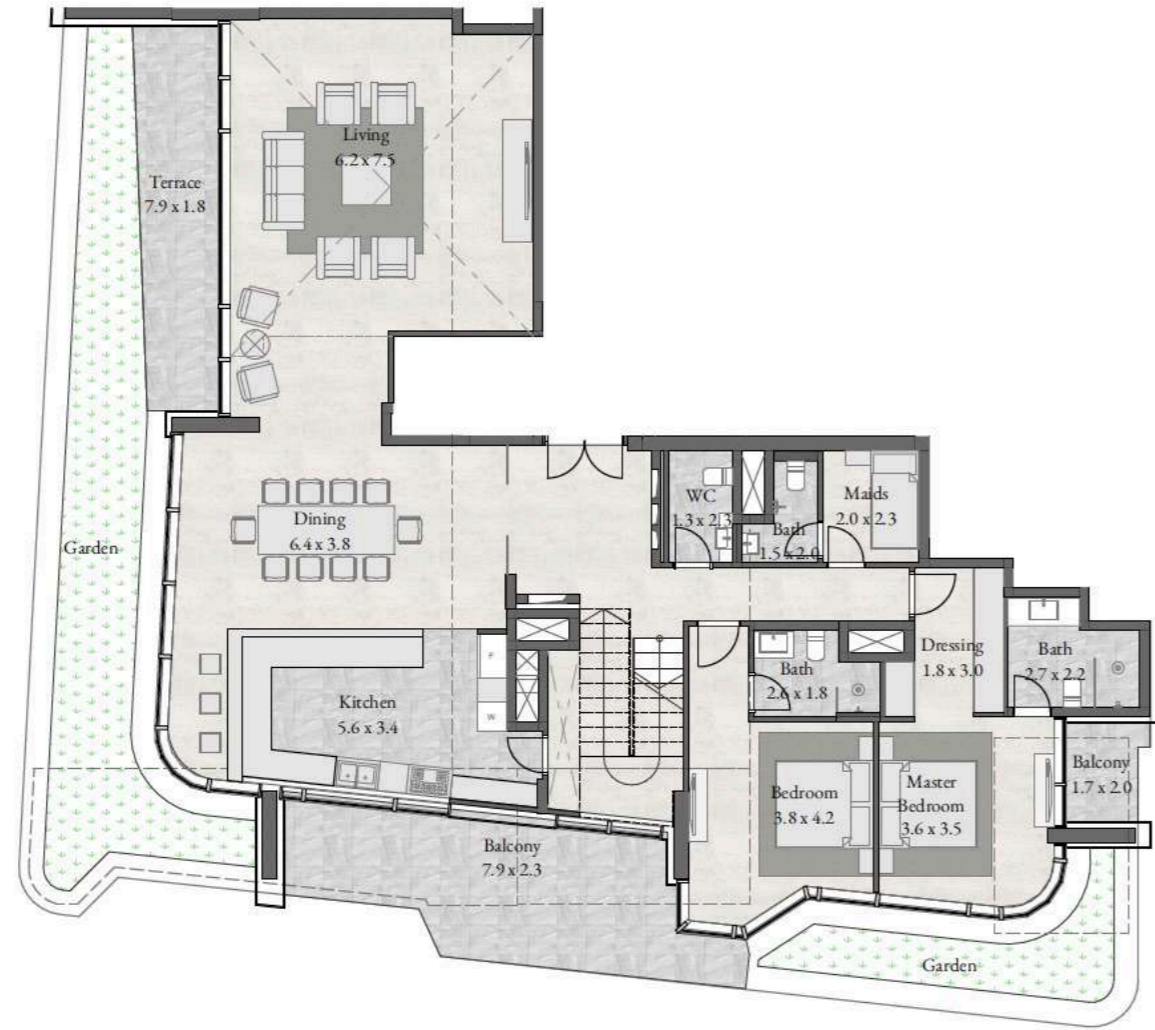

TYPE RVI- LEVEL 15

LOWER GROUND

5 BEDROOM + MA + 2 BAL + GAR

LEVEL 15

UNIT 1502

5,129 sqft