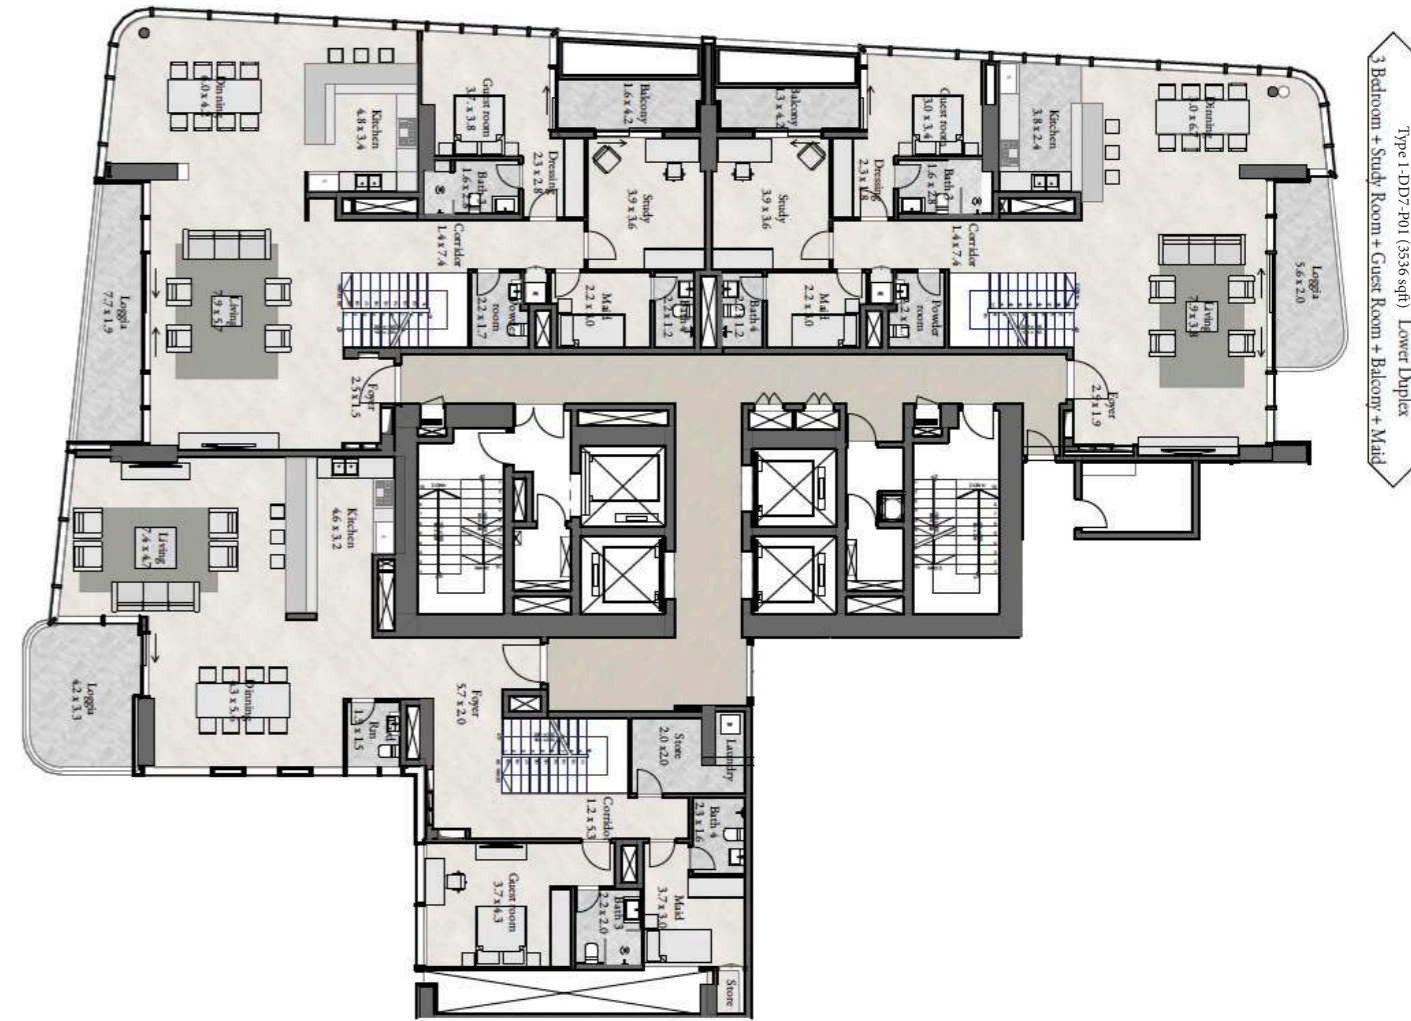

# Overall Floorplans.

TYPICAL P01 - P03 - P05

TYPICAL P01 - P03 - P05

Type 1-DD6-P01 (3879 sqft) Upper Duplex  
3 Bedroom + Study Room + Guest Room + Balcony + Maid

Type 1-DD5-P01 (3861 sqft) Upper Duplex  
3 Bedroom + Study Room + Guest Room + Balcony + Maid

Type 1-DD7-P01 (3536 sqft) Upper Duplex  
3 Bedroom + Study Room + Guest Room + Balcony + Maid

TYPICAL L01 - L05 & L10 - L14

Type 5-B15-103 (1127.53 sqft)  
2 Bedroom

Type 5-C14-102 (1654.86 sqft)  
3 Bedroom + Maid