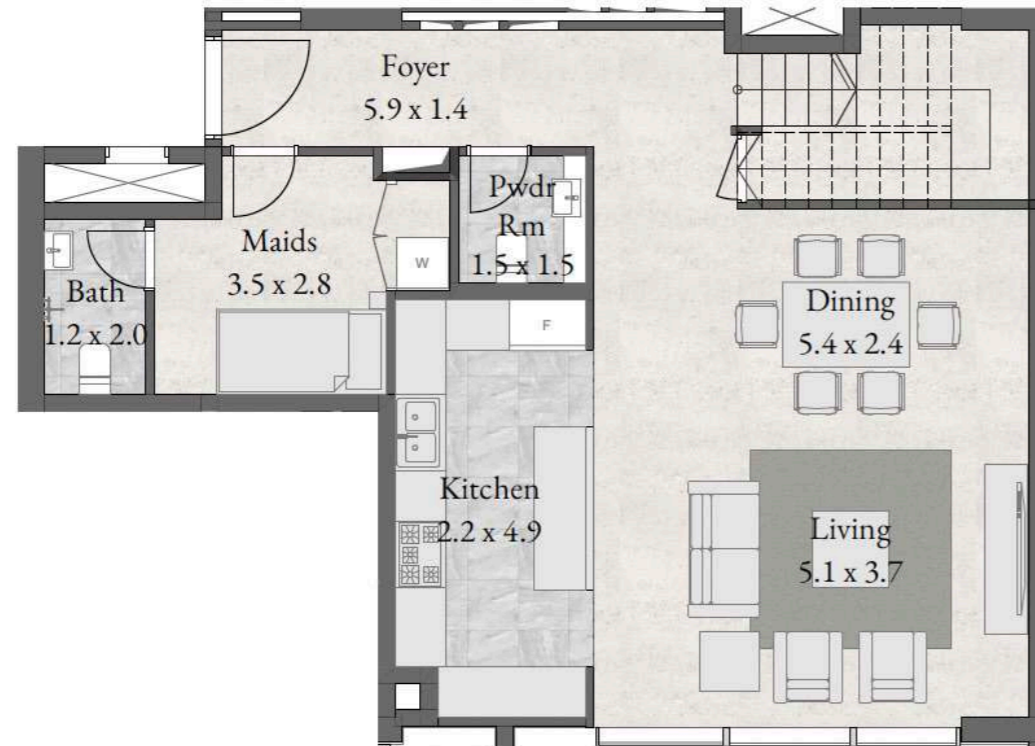

1,798 sqft

**TYPE RVI-  
LEVEL 18, 20, 24 & 26**

LOWER GROUND

2 BEDROOM + MAID

LEVEL 18, 20, 24 & 26

UNIT 1801, 2001, 2401 & 2601

1,778 sqft

**TYPE RVI-  
LEVEL 19, 21, 25 & 27**