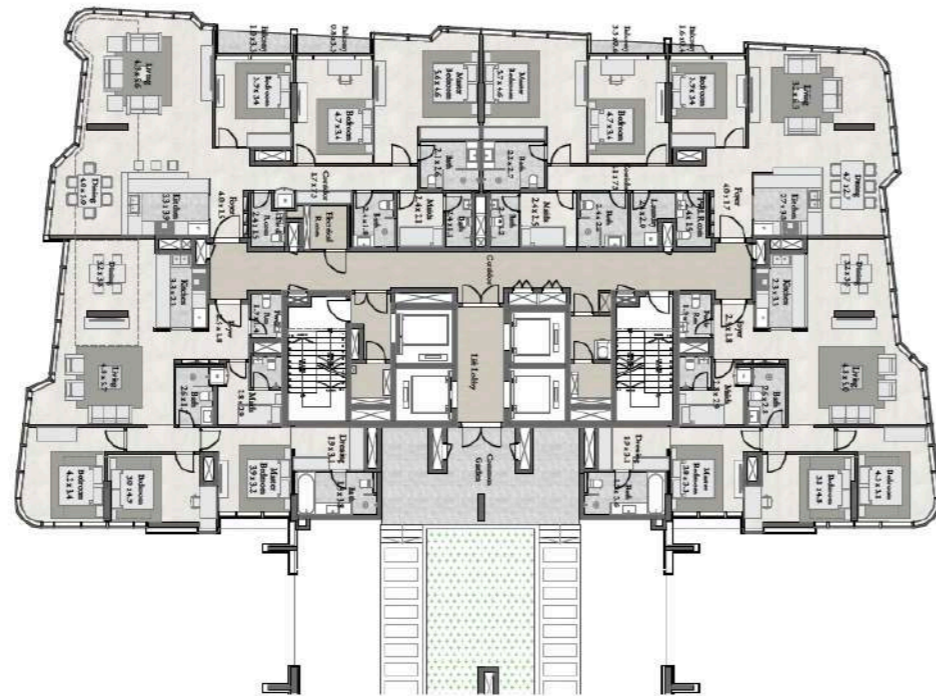

Type 5-DE4-1503 (4337,85 sqft) Lower Ground  
3 Bedroom + Maid + 2 Balcony + Garden

Type 5-DB20-1504 (1945,38 sqft)  
LG 2 Bedroom + 2 Balcony

Type 5-DE3-1502 (4393,72 sqft) Upper Ground  
5 Bedroom + Maid + 2 Balcony + Garden

Type 5-DC17-1501 (2159,26 sqft)  
LG 3 Bedroom + 2 Balcony

TYPICAL L16

Type 5-DE4-1503 (4337,85 sqft) Upper Ground  
5 Bedroom + Maid + 2 Balcony + Garden

Type 5-DB20-1504 (1945,38 sqft)  
LG 2 Bedroom + 2 Balcony

Type 5-C14-1701 (17'6.7 sqft)  
3 Bedroom + Maid + 2Balcony

Type 5-C14-1701 (16'9.4 sqft)  
3 Bedroom + Maid

TYPICAL L17 & L28

Type 5-C11-1703 (18'2.81 sqft)  
1 Bedroom + Maid + 2 Balcony

Type 5-C15-1704 (16'4.82 sqft)  
3 Bedroom + Maid

Type 5-C20-1803 (19'6.7 sqft)  
3 Bedroom + Maid + 2Balcony

Type 5-C18-1802 (16'5.18 sqft)  
3 Bedroom + Maid

Type 5-DB23-1801 (17'8 sqft)  
LG-2 Bedroom + Maid

TYPICAL L18, L20, L24 & L26

Type 5-C21-1804 (18'2.81 sqft)  
3 Bedroom + Maid + 2 Balcony