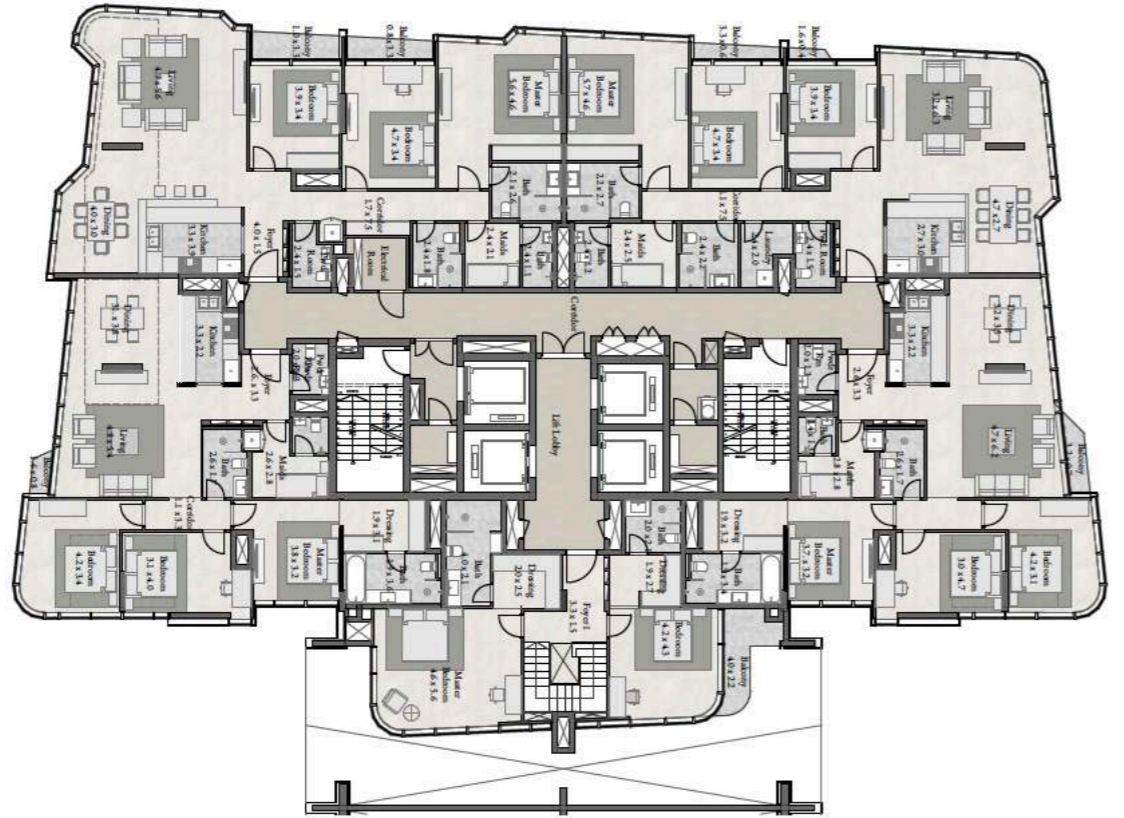

Apartments Floorplans.

Type 5-C21-2-304 (1852.81 sqft)
3 Bedroom + Maid + 2 Balcony

Type 5-C15-2-305 (1614.82 sqft)
3 Bedroom + Maid + Balcony

Type 5-C20-2-303 (1976.7 sqft)
3 Bedroom + Maid

Type 5-C14-2-302 (1654.86 sqft)
3 Bedroom + Maid

Type 5-DB26-2201 (2902.51 sqft)
UG 2 Bedroom + Maid

TYPICAL L23