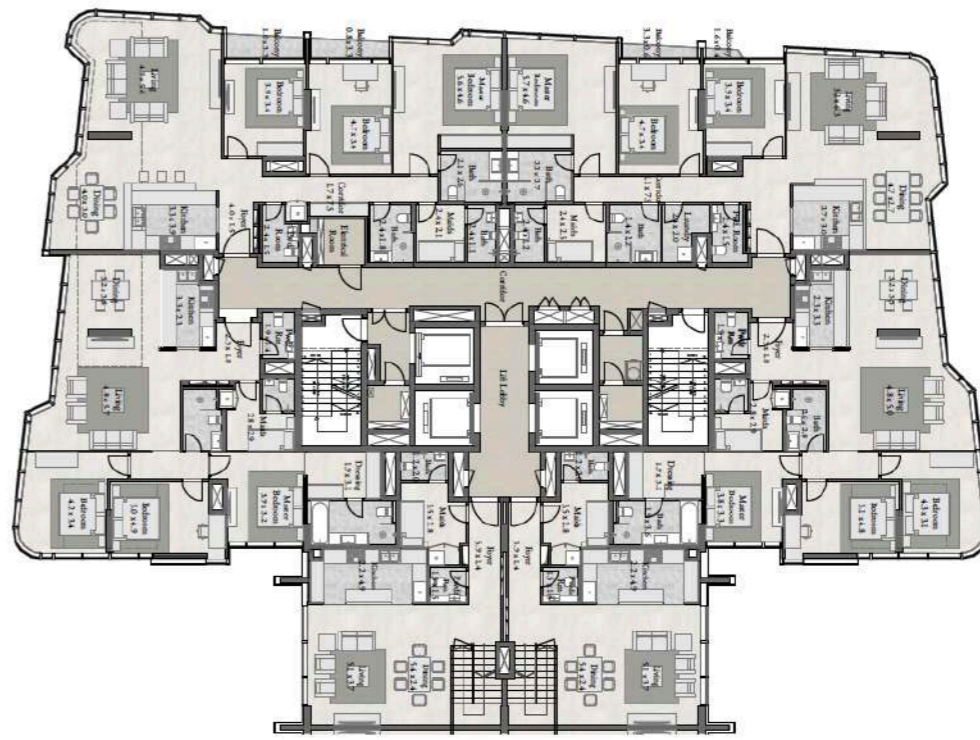

Type 5-C14-1701 (17'6.7 sqft)  
3 Bedroom + Maid + 2Balcony

Type 5-C14-1701 (16'9.4 sqft)  
3 Bedroom + Maid

TYPICAL L17 & L28

Type 5-C11-1703 (18'2.81 sqft)  
1 Bedroom + Maid + 2 Balcony

Type 5-C15-1704 (16'4.82 sqft)  
3 Bedroom + Maid

Type 5-C20-1803 (19'6.7 sqft)  
3 Bedroom + Maid + 2Balcony

Type 5-C18-1802 (16'5.18 sqft)  
3 Bedroom + Maid

Type 5-DB23-1801 (17'8 sqft)  
LG-2 Bedroom + Maid

TYPICAL L18, L20, L24 & L26

Type 5-C21-1804 (18'2.81 sqft)  
3 Bedroom + Maid + 2 Balcony