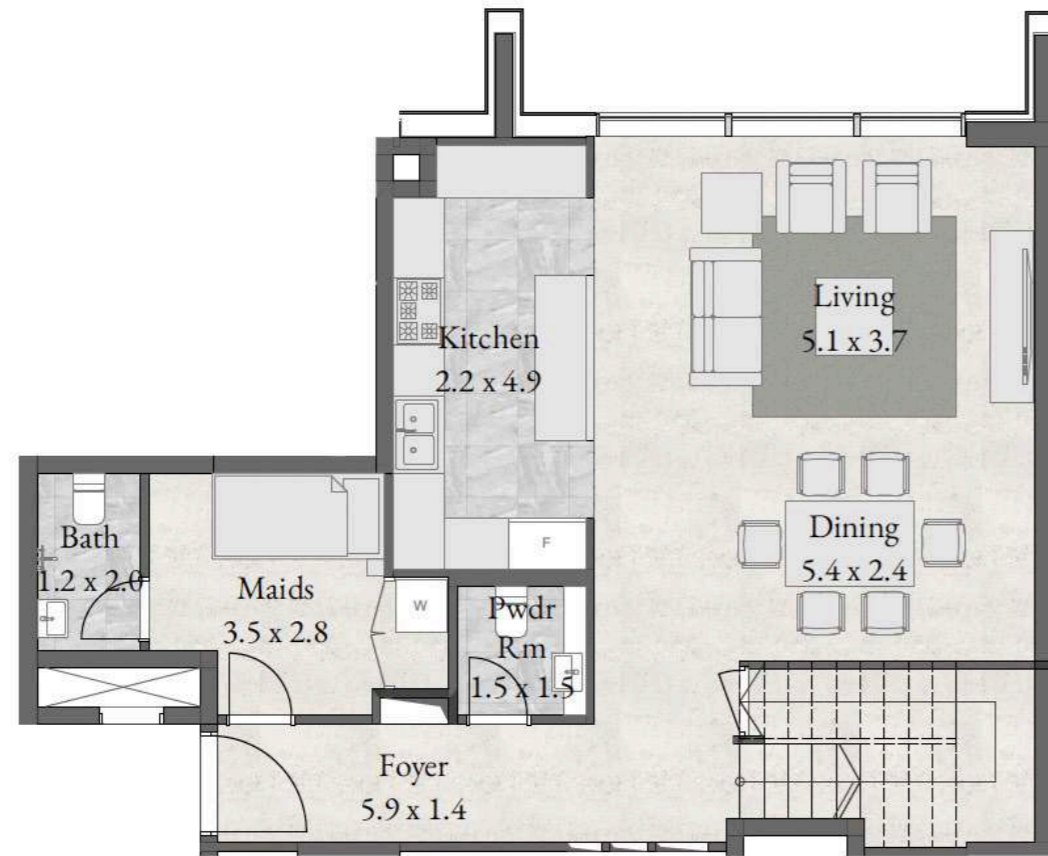

**TYPE RVI-
LEVEL 18, 20, 24 & 26**

LOWER GROUND

2 BEDROOM + MAID

LEVEL 18, 20, 24 & 26

UNIT 1806, 2006, 2406 & 2606

1,798 sqft