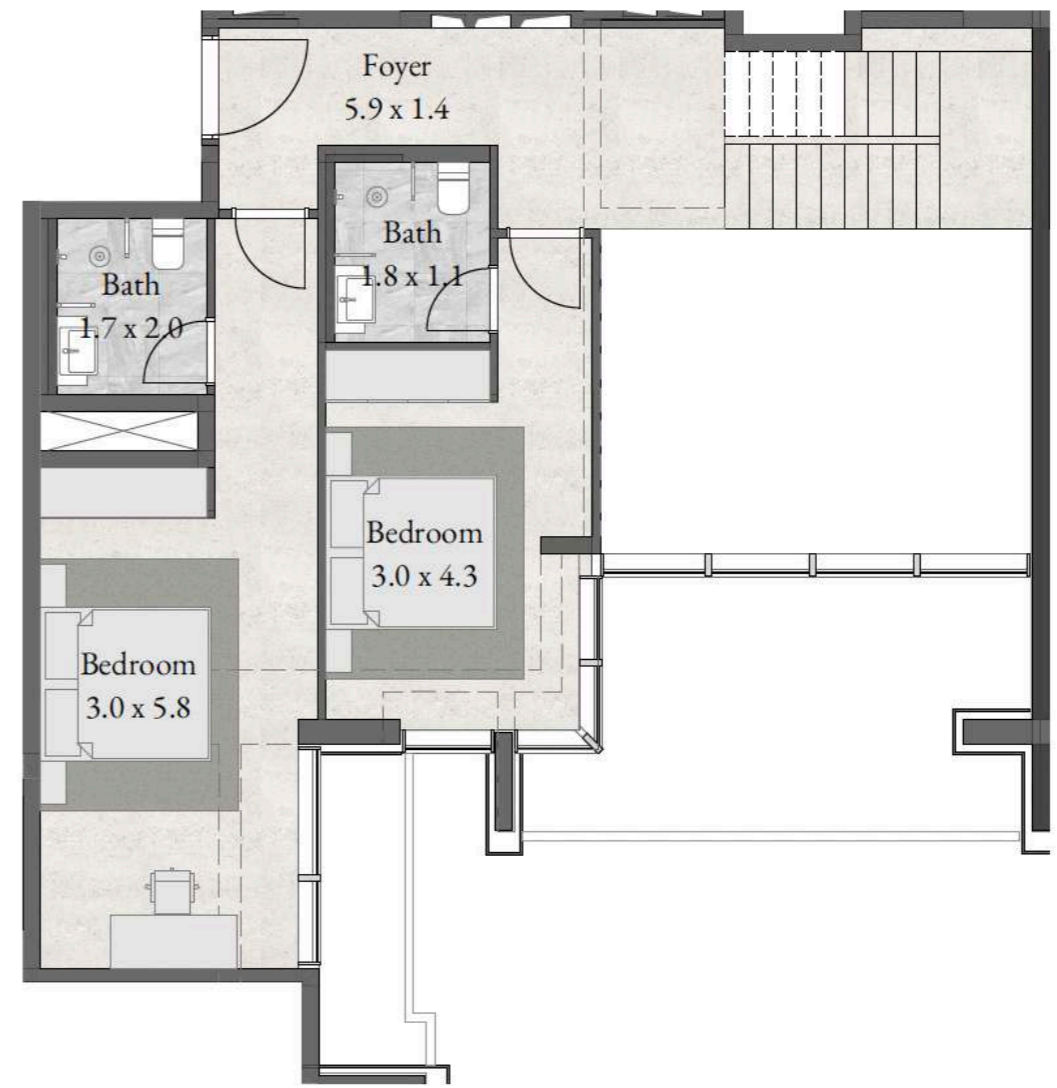

**TYPE RVI-
LEVEL 15**

LOWER GROUND

3 BEDROOM + 2 BALCONY

LEVEL 15

UNIT 1501

1,994 sqft