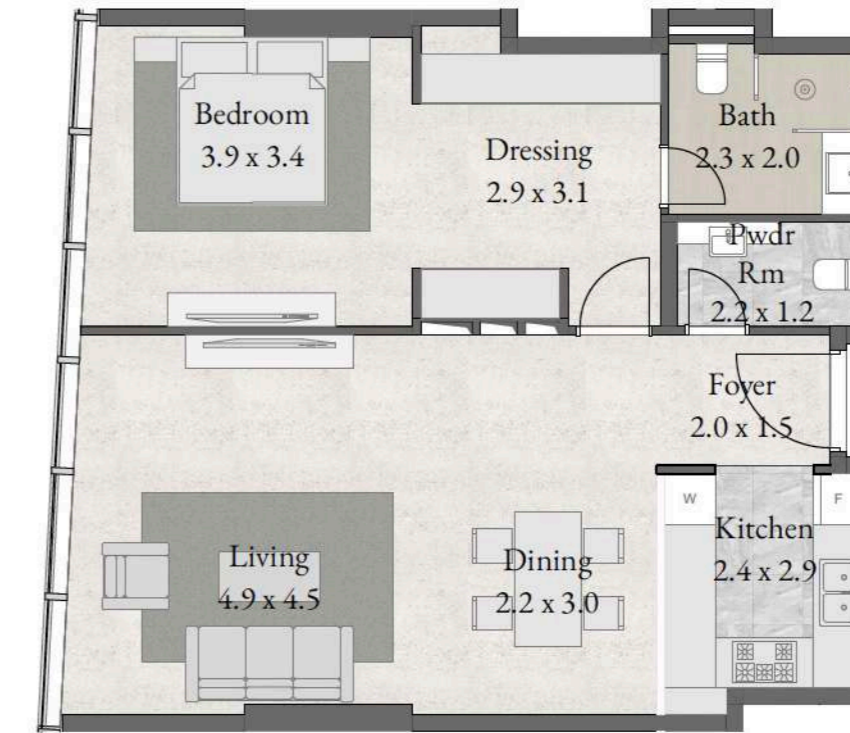

# Overall Floorplans.

TYPICAL P01 - P03 - P05

TYPICAL P01 - P03 - P05

Type 1-DD6-P01 (3879 sqft) Upper Duplex  
3 Bedroom + Study Room + Guest Room + Balcony + Maid

Type 1-DD5-P01 (3861 sqft) Upper Duplex  
3 Bedroom + Study Room + Guest Room + Balcony + Maid

Type 1-DD7-P01 (3536 sqft) Upper Duplex  
3 Bedroom + Study Room + Guest Room + Balcony + Maid

TYPICAL L01 - L05 & L10 - L14

Type 5-B15-103 (1127.53 sqft)  
2 Bedroom

Type 5-C14-102 (1654.86 sqft)  
3 Bedroom + Maid

UNIT 603-903

1,103 sqft

**TYPE RVI-  
LEVEL 01-14**

1 BEDROOM

LEVEL 01-14

UNIT 104-1404

821 sqft

**TYPE RVI-  
LEVEL 01-14**

1 BEDROOM

LEVEL 01-14

UNIT 105-1405

856 sqft

**TYPE RVI-  
LEVEL 01-05-10-14**

2 BEDROOM

LEVEL 01-05-10-14

UNIT 106-506 & 1006-1406