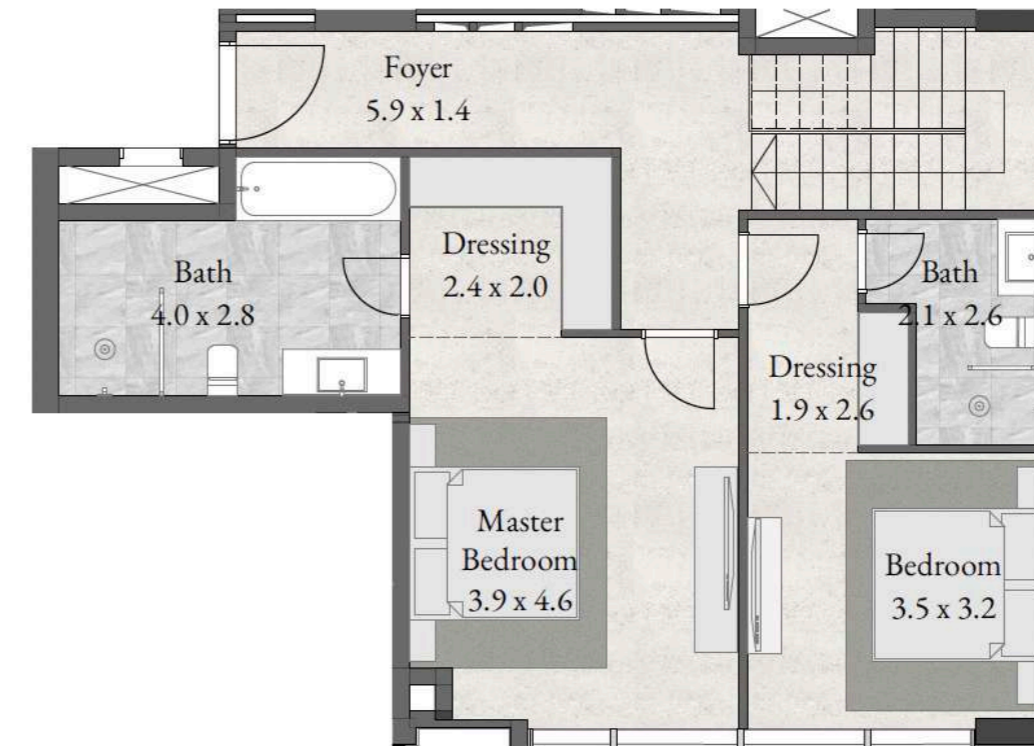

1,798 sqft

**TYPE RVI-  
LEVEL 18, 20, 24 & 26**

LOWER GROUND

2 BEDROOM + MAID

LEVEL 18, 20, 24 & 26

UNIT 1801, 2001, 2401 & 2601

1,778 sqft

**TYPE RVI-  
LEVEL 19, 21, 25 & 27**

UPPER GROUND

2 BEDROOM + MAID

LEVEL 19, 21, 25 & 27

UNIT 1901, 2101, 2501 & 2701

1,778 sqft