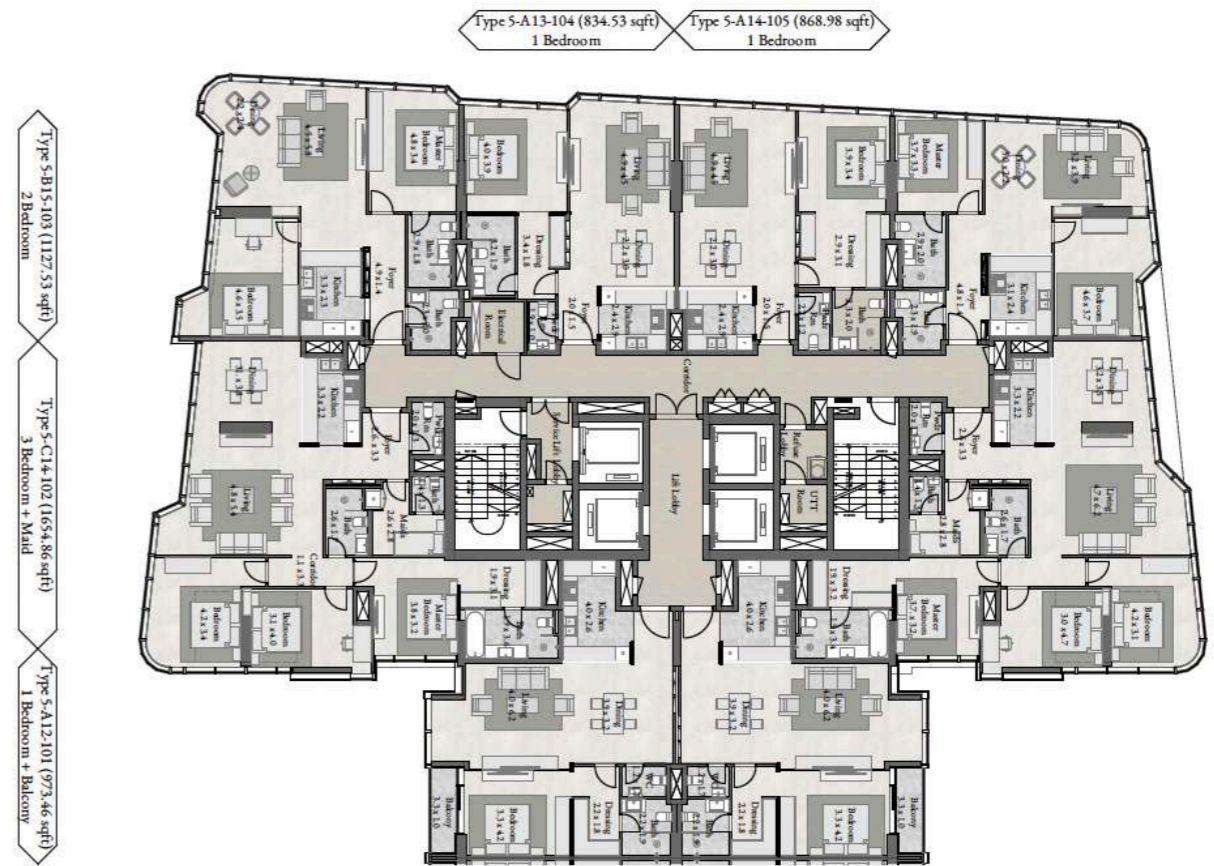

# Overall Floorplans.

TYPICAL P01 - P03 - P05

TYPICAL P01 - P03 - P05

Type 1-DD6-P01 (3879 sqft) Upper Duplex  
3 Bedroom + Study Room + Guest Room + Balcony + Maid

Type 1-DD5-P01 (3861 sqft) Upper Duplex  
3 Bedroom + Study Room + Guest Room + Balcony + Maid

Type 1-DD7-P01 (3536 sqft) Upper Duplex  
3 Bedroom + Study Room + Guest Room + Balcony + Maid

TYPICAL L01 - L05 & L10 - L14

Type 5-B15-103 (1127.53 sqft)  
2 Bedroom

Type 5-C14-102 (1654.86 sqft)  
3 Bedroom + Maid