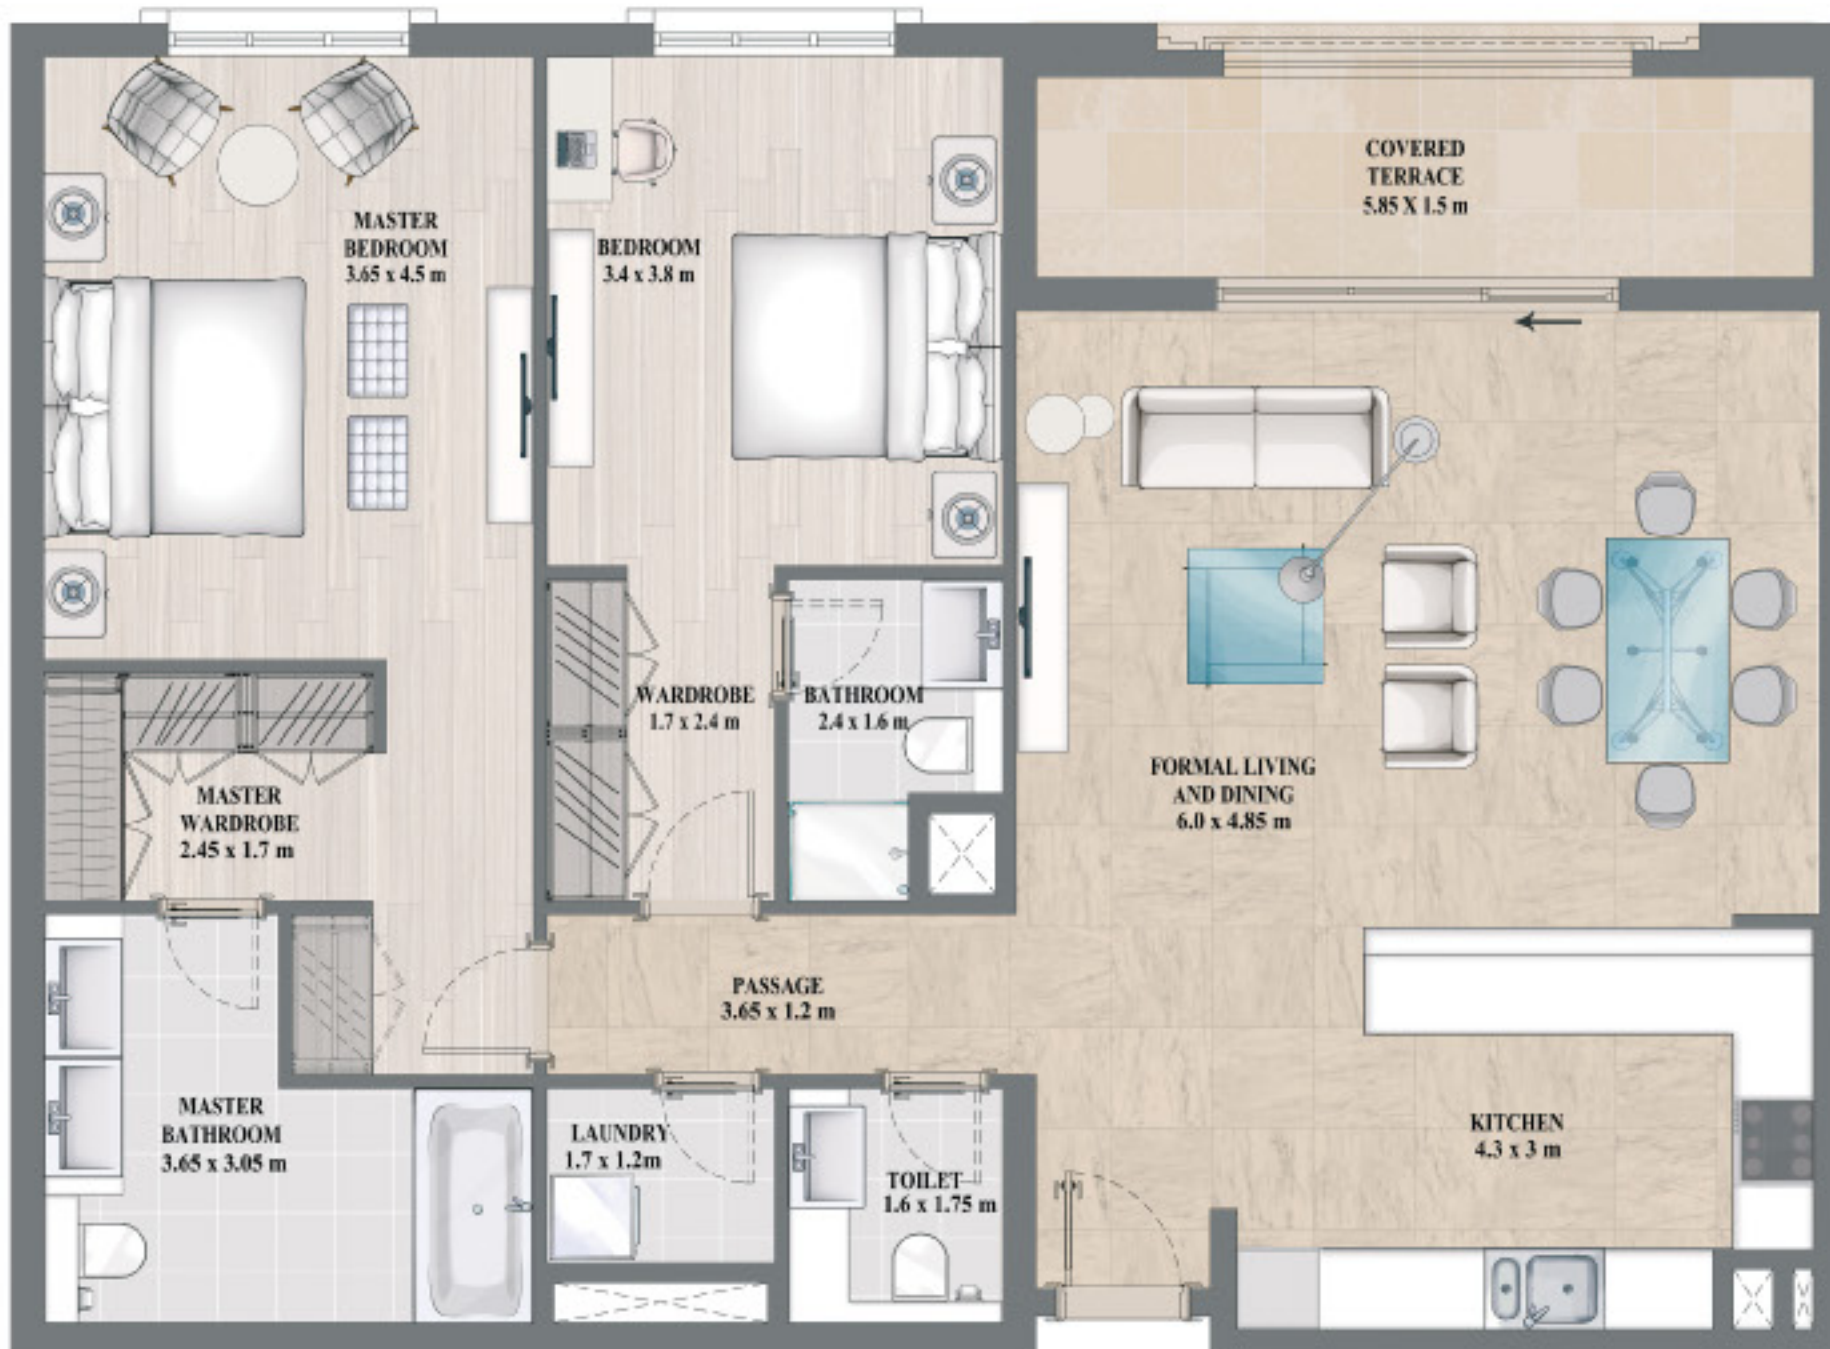

@jumeirahgolfest

jumeirahgolfestates.com

ALANDALUS
AT JUMEIRAH GOLF ESTATES

 **JUMEIRAH**
GOLF ESTATES

TOWER G - 1 BEDROOM TYPE B

	Sq.M	Sq.ft
Average of Total Area	72	777
Minimum of Total Area	72	777
Maximum of Total Area	72	778

TOWER G - 2 BEDROOM TYPE A

	Sq.M	Sq.ft
Average of Total Area	130	1,396
Minimum of Total Area	127	1,366
Maximum of Total Area	159	1,712