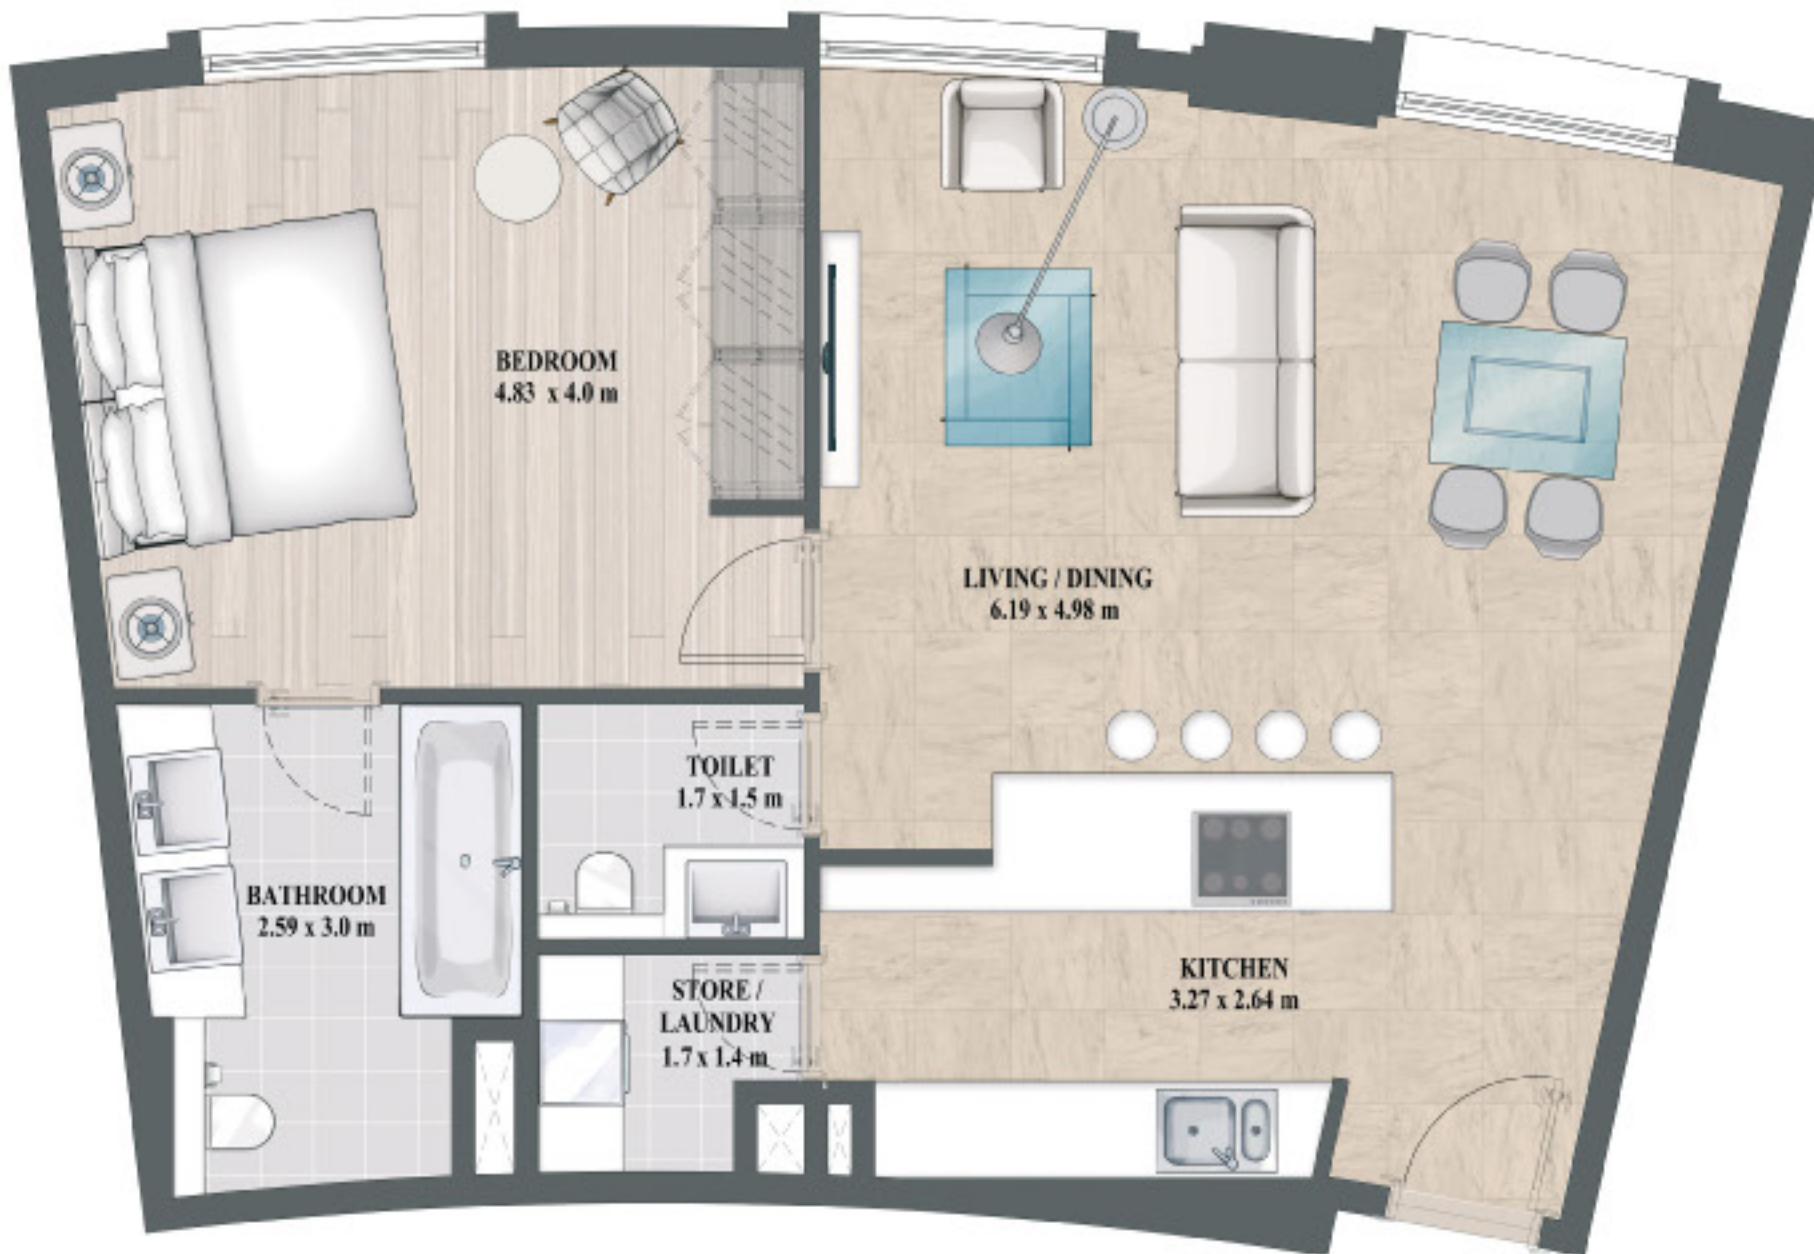

@jumeirahgolfest

jumeirahgolfestates.com

ALANDALUS
AT JUMEIRAH GOLF ESTATES

 **JUMEIRAH**
GOLF ESTATES

TOWER G - 1 BEDROOM TYPE B

	Sq.M	Sq.ft
Average of Total Area	72	777
Minimum of Total Area	72	777
Maximum of Total Area	72	778

TOWER G - 2 BEDROOM TYPE A

	Sq.M	Sq.ft
Average of Total Area	130	1,396
Minimum of Total Area	127	1,366
Maximum of Total Area	159	1,712