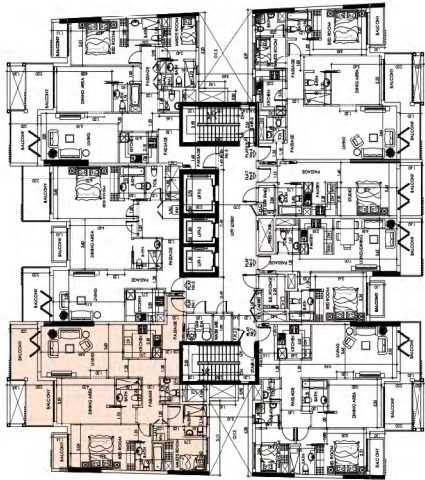

# STUDIO TYPE

FLAT No. 5 (STUDIO)	35.87 sq.m.	6.17 sq.m.	42.04 sq.m.	452.51 sq.ft.
---------------------	-------------	------------	-------------	---------------

# 1 BEDROOM TYPE

FLAT No. 6 (1 BED ROOM)	56.20 sq.m.	9.31 sq.m.	65.51 sq.m.	705.14 sq.ft.
-------------------------	-------------	------------	-------------	---------------

1 BED + MAID'S ROOM WITH EXTRA ROOM TYPE

FLAT No. 1 (1BEDROOM + MAID'S ROOM WITH EXTRA ROOM)

109.12 sq.m.

17.46 sq.m.

126.58 sq.m.

1362.49 sq.ft.

1 BEDROOM WITH EXTRA ROOM TYPE

FLAT No. 2 (1BEDROOM WITH EXTRA ROOM)

94.62 sq.m.