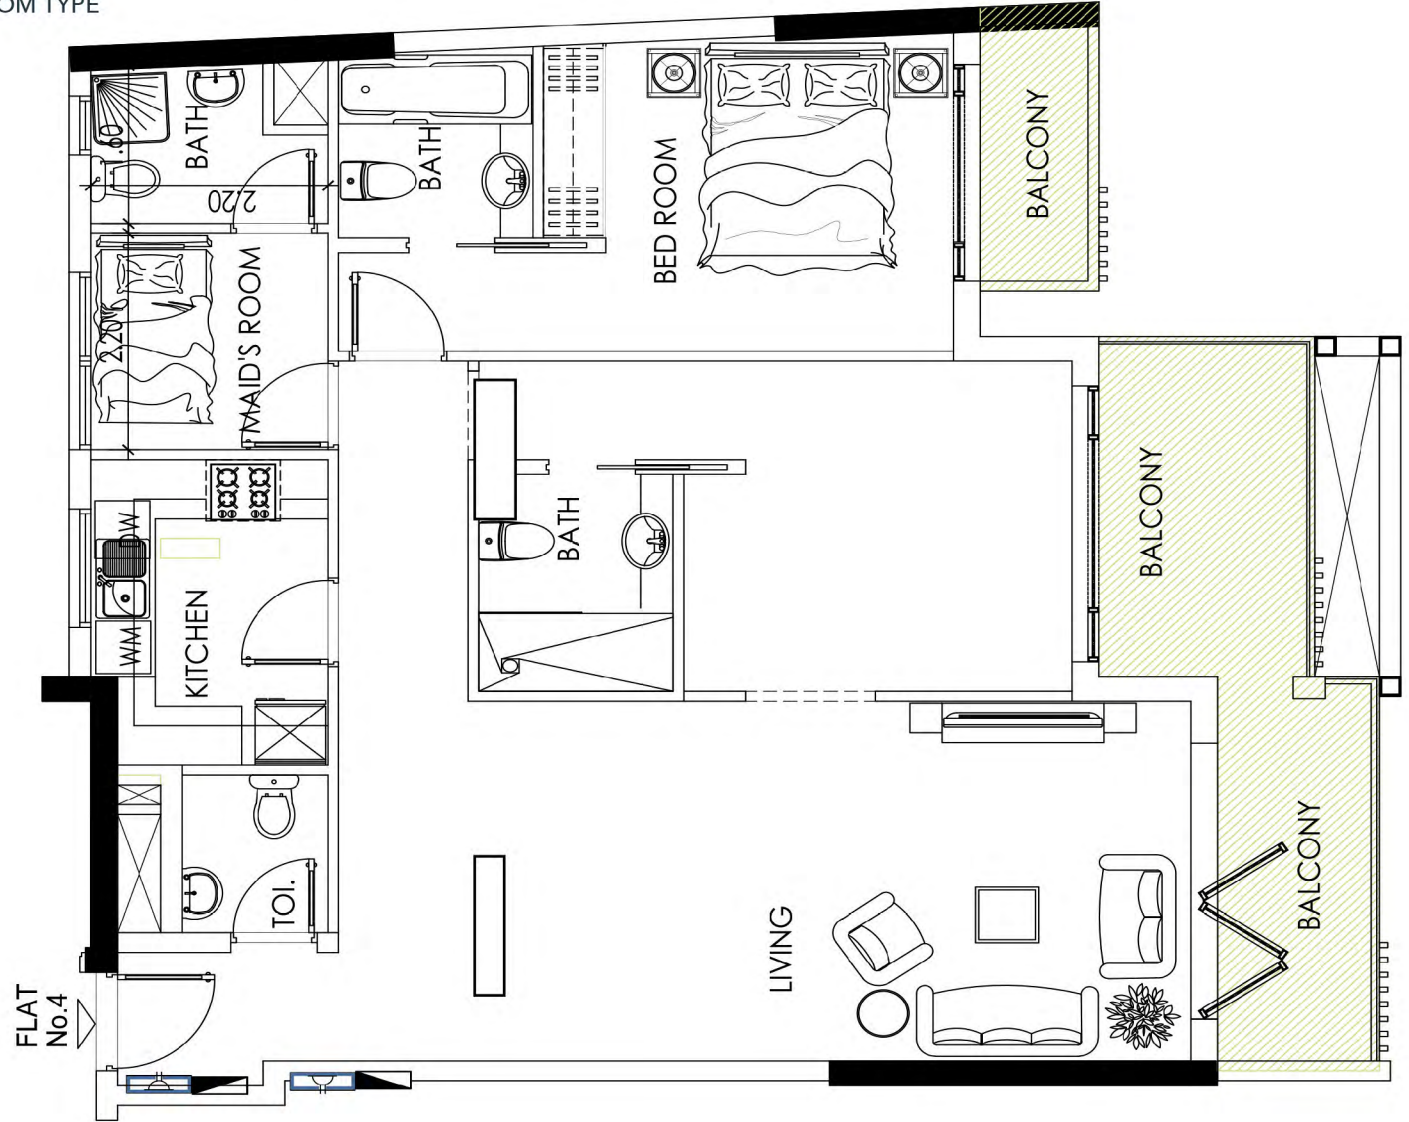

FLAT No. 1 (1BEDROOM + MAID'S ROOM WITH EXTRA ROOM)

109.12 sq.m.

17.46 sq.m.

126.58 sq.m.

1362.49 sq.ft.

1 BEDROOM WITH EXTRA ROOM TYPE

FLAT No. 2 (1BEDROOM WITH EXTRA ROOM)

94.62 sq.m.

18.40 sq.m.

113.02 sq.m.

1216.54 sq.ft.

1BEDROOM + MAID'S ROOM WITH EXTRA ROOM TYPE

FLAT No. 3 (1BEDROOM + MAID'S ROOM WITH EXTRA ROOM)

105.54 sq.m.

17.02 sq.m.

122.56 sq.m.

1319.22 sq.ft.

1 BEDROOM + MAID'S ROOM WITH EXTRA ROOM TYPE

FLAT No. 4 (1BEDROOM + MAID'S ROOM WITH EXTRA ROOM)

100.08 sq.m.

16.10 sq.m.

116.18 sq.m.

1250.55 sq.ft.

1 BEDROOM + MAID'S ROOM WITH EXTRA ROOM TYPE

FLAT No. 7 (1BEDROOM + MAID'S ROOM WITH EXTRA ROOM)	99.91 sq.m.	16.17 sq.m.	116.08 sq.m.	1249.47 sq.ft.
---	-------------	-------------	--------------	----------------