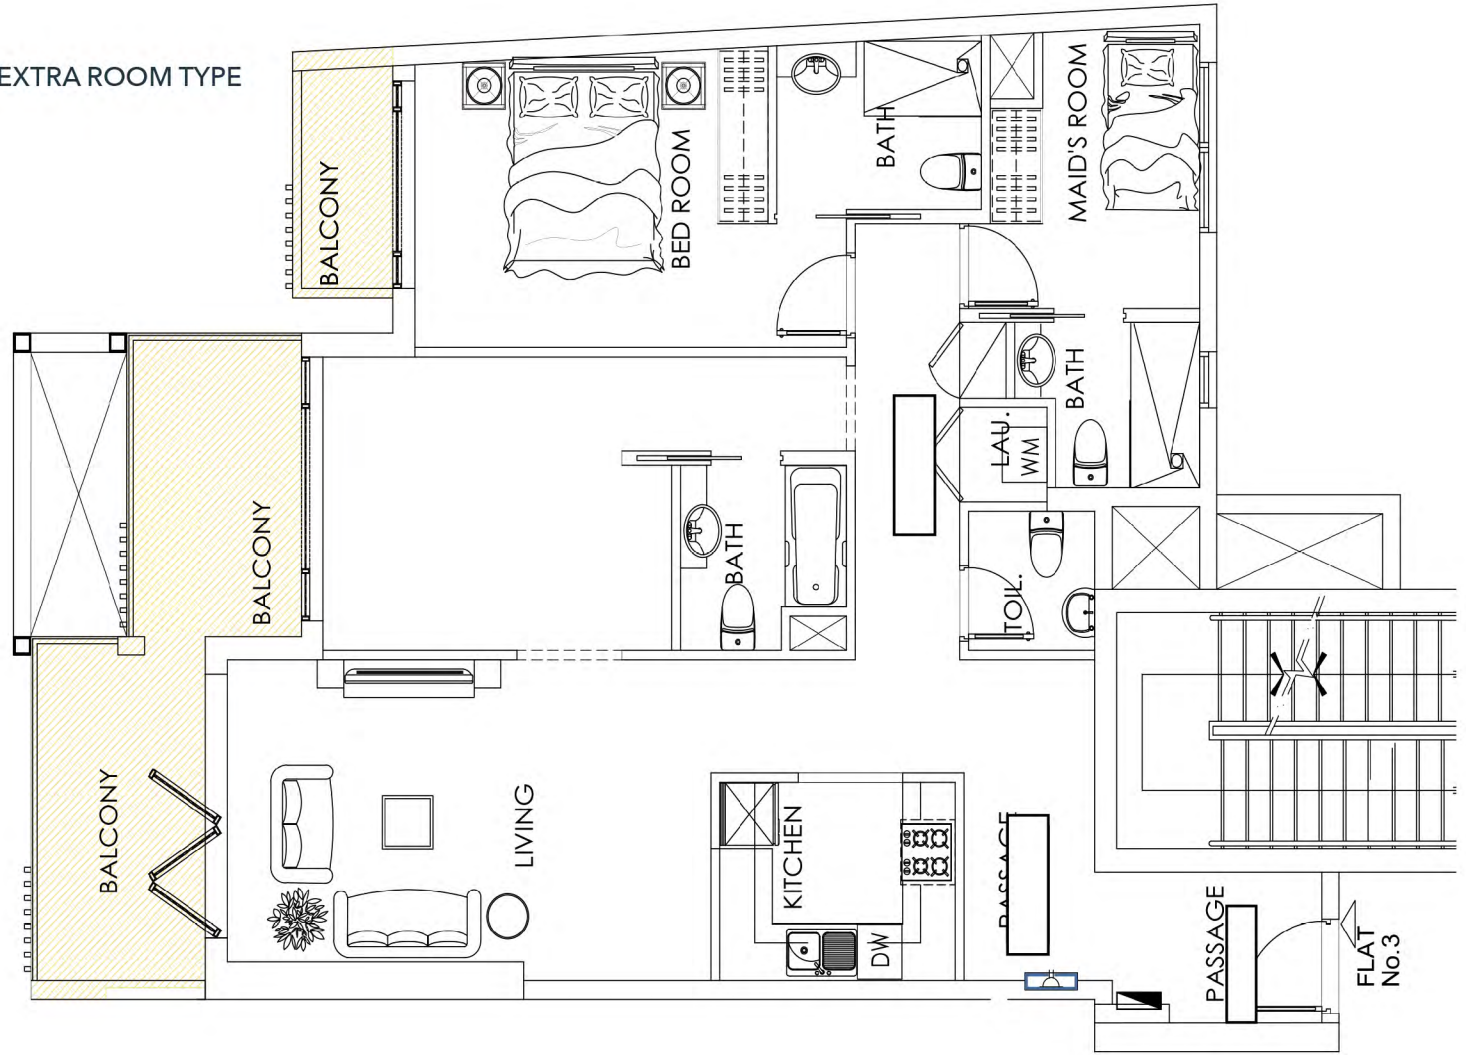

# 1 BEDROOM TYPE

FLAT No. 6 (1 BED ROOM)	56.20 sq.m.	9.31 sq.m.	65.51 sq.m.	705.14 sq.ft.
-------------------------	-------------	------------	-------------	---------------

1 BED + MAID'S ROOM WITH EXTRA ROOM TYPE

FLAT No. 1 (1BEDROOM + MAID'S ROOM WITH EXTRA ROOM)

109.12 sq.m.

17.46 sq.m.

126.58 sq.m.

1362.49 sq.ft.

1 BEDROOM WITH EXTRA ROOM TYPE

FLAT No. 2 (1BEDROOM WITH EXTRA ROOM)

94.62 sq.m.

18.40 sq.m.

113.02 sq.m.

1216.54 sq.ft.

1BEDROOM + MAID'S ROOM WITH EXTRA ROOM TYPE

FLAT No. 3 (1BEDROOM + MAID'S ROOM WITH EXTRA ROOM)

105.54 sq.m.

17.02 sq.m.

122.56 sq.m.