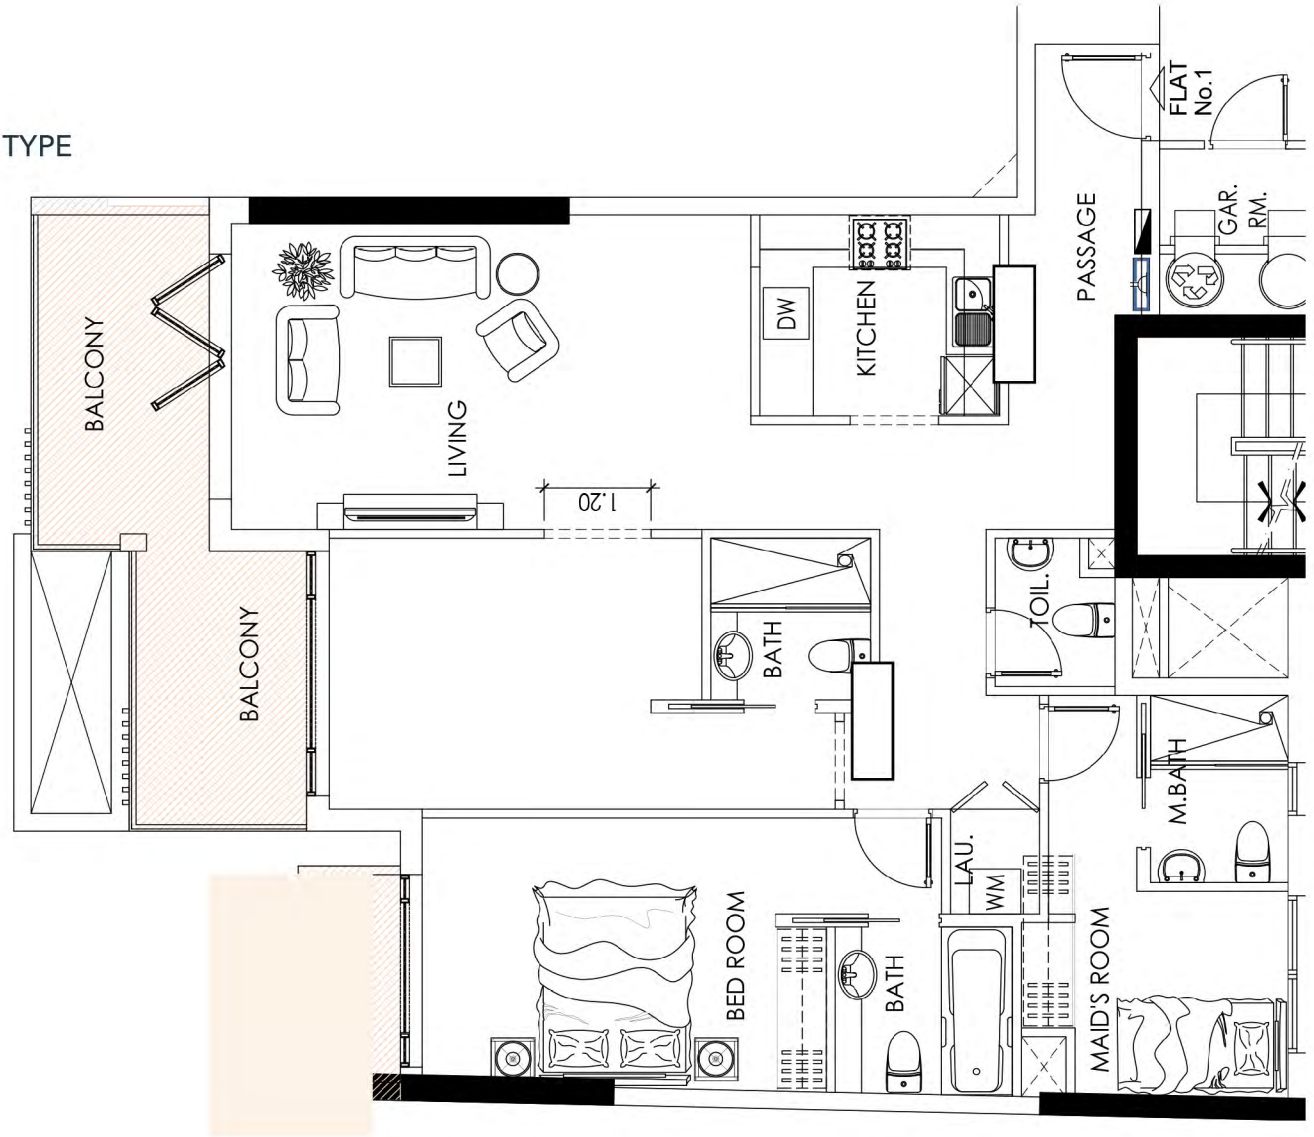

# STUDIO TYPE

FLAT No. 5 (STUDIO)	35.87 sq.m.	6.17 sq.m.	42.04 sq.m.	452.51 sq.ft.
---------------------	-------------	------------	-------------	---------------

# 1 BEDROOM TYPE

FLAT No. 6 (1 BED ROOM)	56.20 sq.m.	9.31 sq.m.	65.51 sq.m.	705.14 sq.ft.
-------------------------	-------------	------------	-------------	---------------

1 BED + MAID'S ROOM WITH EXTRA ROOM TYPE

FLAT No. 1 (1BEDROOM + MAID'S ROOM WITH EXTRA ROOM)

109.12 sq.m.

17.46 sq.m.

126.58 sq.m.

1362.49 sq.ft.

1 BEDROOM WITH EXTRA ROOM TYPE

FLAT No. 2 (1BEDROOM WITH EXTRA ROOM)

94.62 sq.m.

18.40 sq.m.

113.02 sq.m.

1216.54 sq.ft.

1BEDROOM + MAID'S ROOM WITH EXTRA ROOM TYPE

FLAT No. 3 (1BEDROOM + MAID'S ROOM WITH EXTRA ROOM)

105.54 sq.m.

17.02 sq.m.

122.56 sq.m.