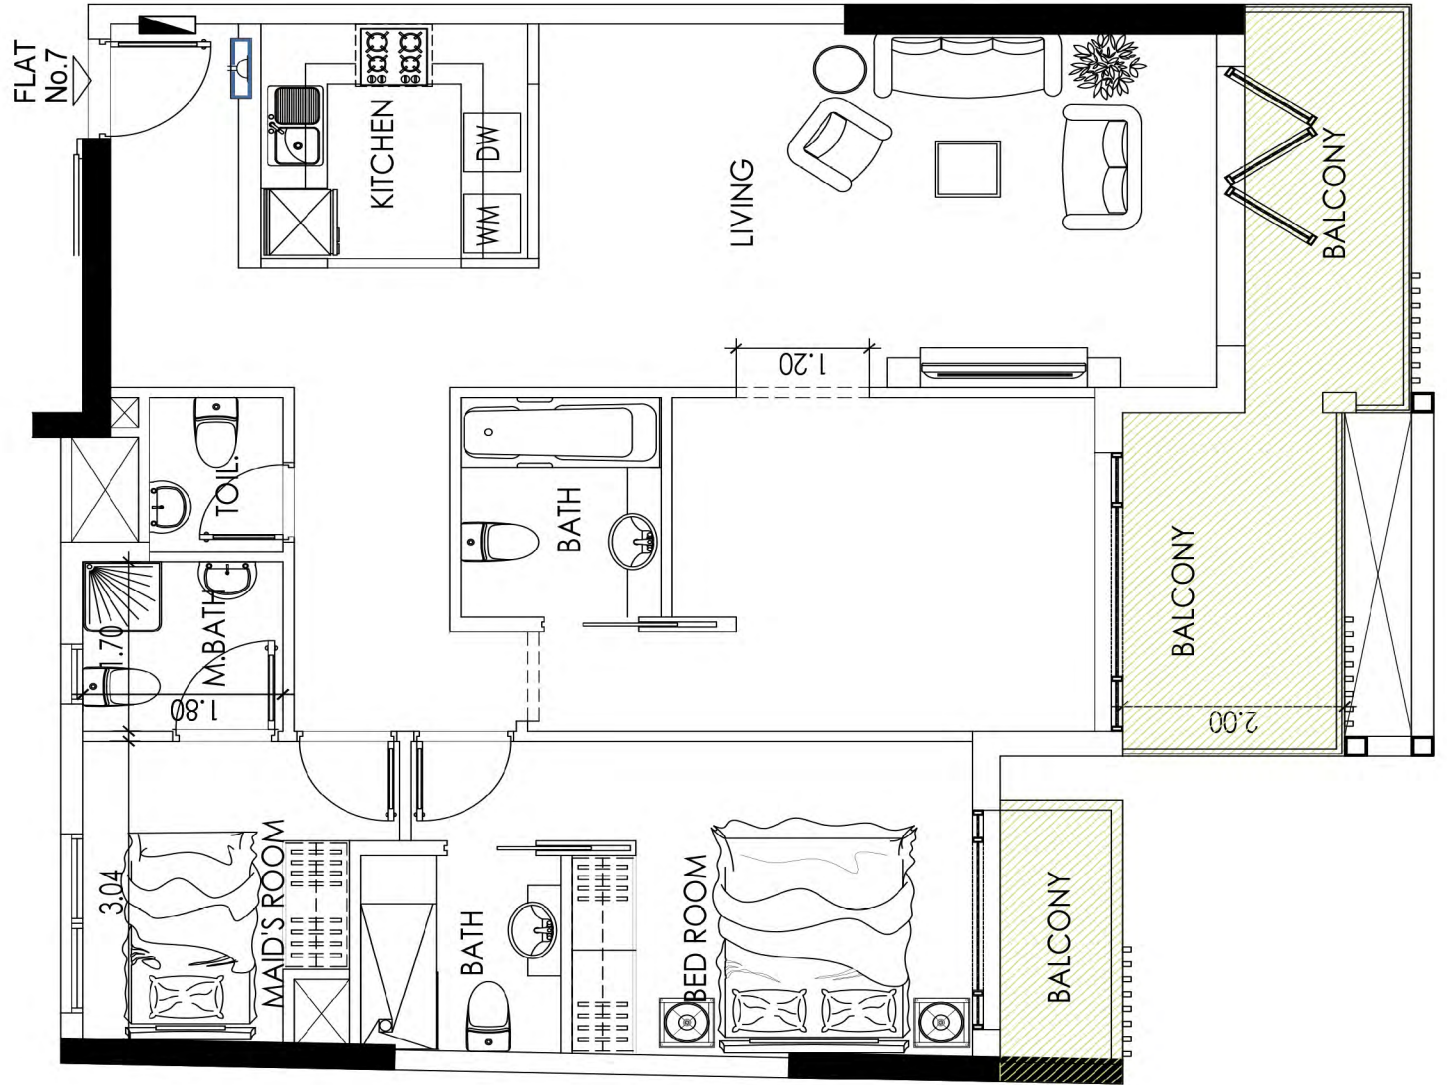

18.40 sq.m.

113.02 sq.m.

1216.54 sq.ft.

1BEDROOM + MAID'S ROOM WITH EXTRA ROOM TYPE

FLAT No. 3 (1BEDROOM + MAID'S ROOM WITH EXTRA ROOM)

105.54 sq.m.

17.02 sq.m.

122.56 sq.m.

1319.22 sq.ft.

1 BEDROOM + MAID'S ROOM WITH EXTRA ROOM TYPE

FLAT No. 4 (1BEDROOM + MAID'S ROOM WITH EXTRA ROOM)

100.08 sq.m.

16.10 sq.m.

116.18 sq.m.

1250.55 sq.ft.

1 BEDROOM + MAID'S ROOM WITH EXTRA ROOM TYPE

FLAT No. 7 (1BEDROOM + MAID'S ROOM WITH EXTRA ROOM)	99.91 sq.m.	16.17 sq.m.	116.08 sq.m.	1249.47 sq.ft.
---	-------------	-------------	--------------	----------------