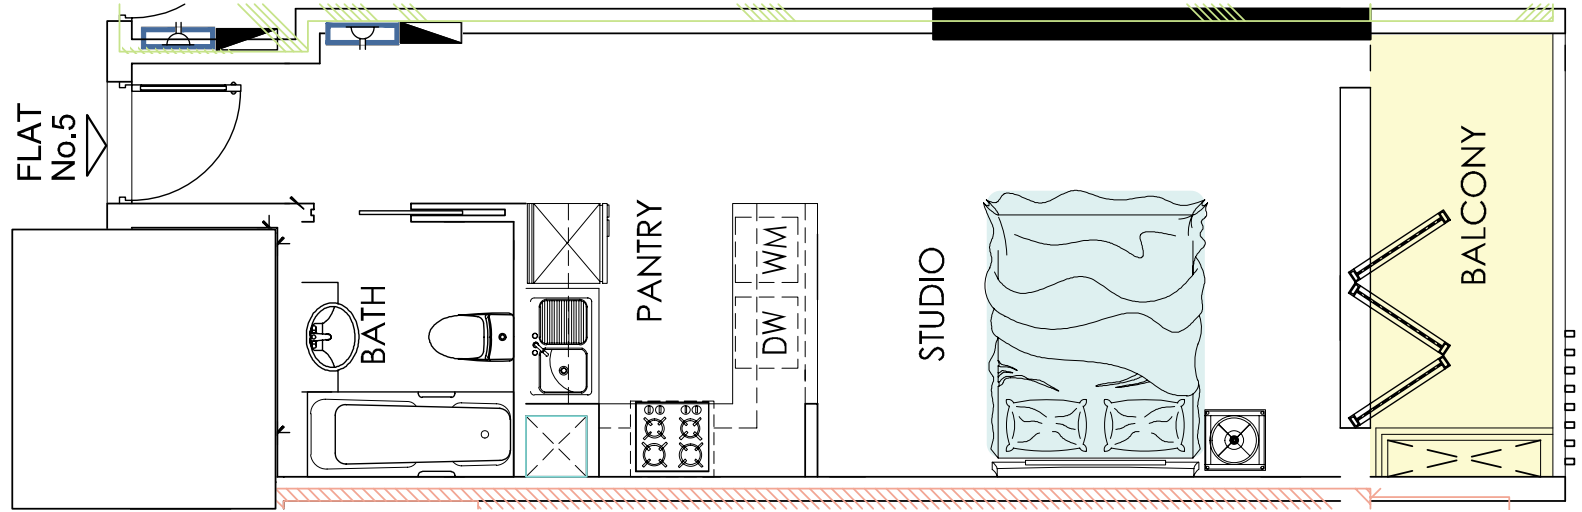

# STUDIO TYPE

FLAT No. 5 (STUDIO)	35.87 sq.m.	6.17 sq.m.	42.04 sq.m.	452.51 sq.ft.
---------------------	-------------	------------	-------------	---------------

# 1 BEDROOM TYPE

FLAT No. 6 (1 BED ROOM)	56.20 sq.m.	9.31 sq.m.	65.51 sq.m.	705.14 sq.ft.
-------------------------	-------------	------------	-------------	---------------

1 BED + MAID'S ROOM WITH EXTRA ROOM TYPE

FLAT No. 1 (1BEDROOM + MAID'S ROOM WITH EXTRA ROOM)

109.12 sq.m.

17.46 sq.m.

126.58 sq.m.

1362.49 sq.ft.

1 BEDROOM WITH EXTRA ROOM TYPE

FLAT No. 2 (1BEDROOM WITH EXTRA ROOM)

94.62 sq.m.