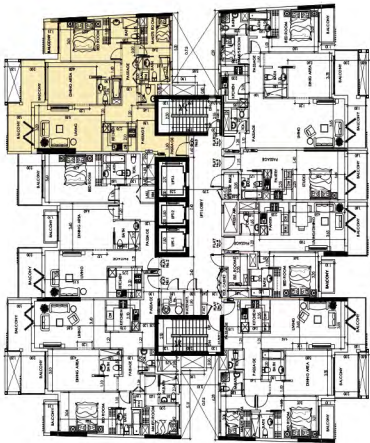

# 1 BEDROOM TYPE

FLAT No. 6 (1 BED ROOM)	56.20 sq.m.	9.31 sq.m.	65.51 sq.m.	705.14 sq.ft.
-------------------------	-------------	------------	-------------	---------------

1 BED + MAID'S ROOM WITH EXTRA ROOM TYPE

FLAT No. 1 (1BEDROOM + MAID'S ROOM WITH EXTRA ROOM)

109.12 sq.m.

17.46 sq.m.

126.58 sq.m.

1362.49 sq.ft.

1 BEDROOM WITH EXTRA ROOM TYPE

FLAT No. 2 (1BEDROOM WITH EXTRA ROOM)

94.62 sq.m.

18.40 sq.m.

113.02 sq.m.

1216.54 sq.ft.

1BEDROOM + MAID'S ROOM WITH EXTRA ROOM TYPE

FLAT No. 3 (1BEDROOM + MAID'S ROOM WITH EXTRA ROOM)

105.54 sq.m.

17.02 sq.m.

122.56 sq.m.