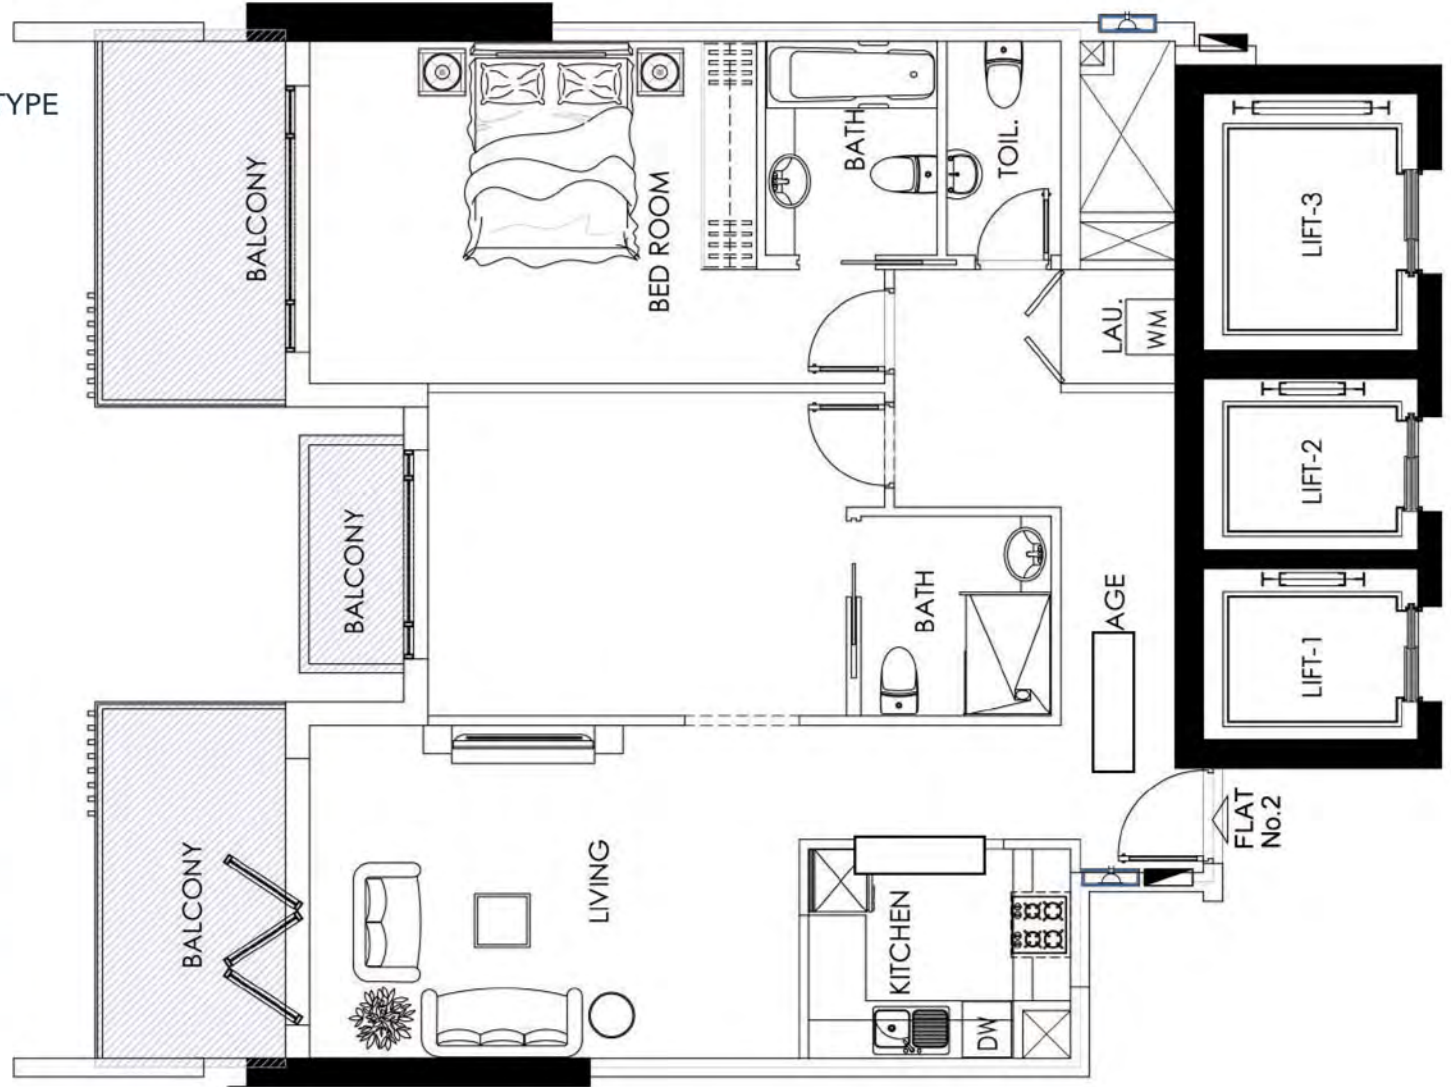

# 1 BEDROOM TYPE

FLAT No. 6 (1 BED ROOM)	56.20 sq.m.	9.31 sq.m.	65.51 sq.m.	705.14 sq.ft.
-------------------------	-------------	------------	-------------	---------------

1 BED + MAID'S ROOM WITH EXTRA ROOM TYPE

FLAT No. 1 (1BEDROOM + MAID'S ROOM WITH EXTRA ROOM)

109.12 sq.m.

17.46 sq.m.

126.58 sq.m.

1362.49 sq.ft.

1 BEDROOM WITH EXTRA ROOM TYPE

FLAT No. 2 (1BEDROOM WITH EXTRA ROOM)

94.62 sq.m.

18.40 sq.m.

113.02 sq.m.

1216.54 sq.ft.

1BEDROOM + MAID'S ROOM WITH EXTRA ROOM TYPE

FLAT No. 3 (1BEDROOM + MAID'S ROOM WITH EXTRA ROOM)

105.54 sq.m.

17.02 sq.m.

122.56 sq.m.

1319.22 sq.ft.

1 BEDROOM + MAID'S ROOM WITH EXTRA ROOM TYPE

FLAT No. 4 (1BEDROOM + MAID'S ROOM WITH EXTRA ROOM)

100.08 sq.m.

16.10 sq.m.

116.18 sq.m.

1250.55 sq.ft.

1 BEDROOM + MAID'S ROOM WITH EXTRA ROOM TYPE