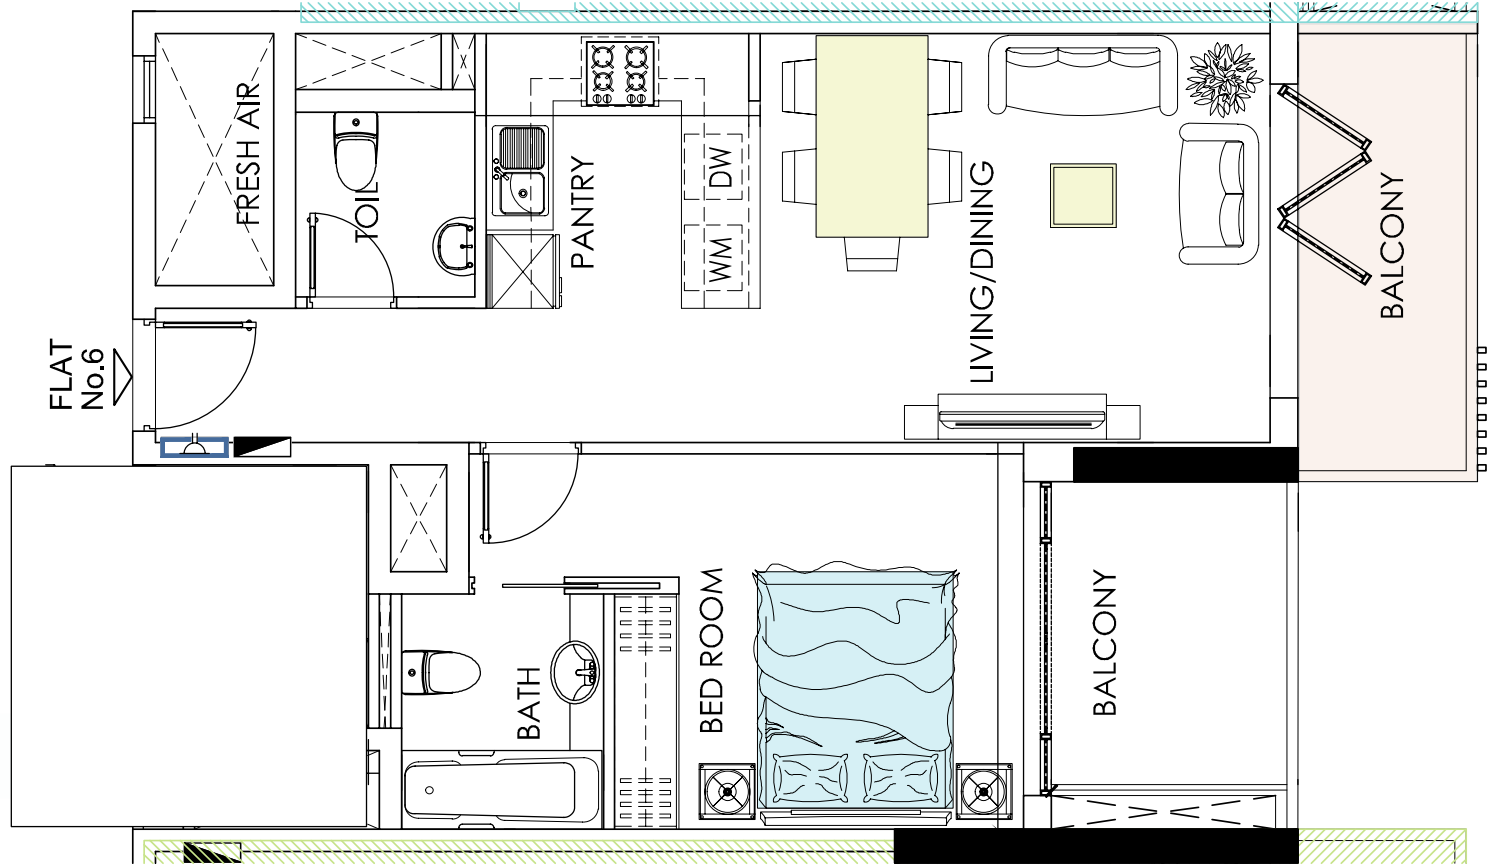

# STUDIO TYPE

FLAT No. 5 (STUDIO)	35.87 sq.m.	6.17 sq.m.	42.04 sq.m.	452.51 sq.ft.
---------------------	-------------	------------	-------------	---------------

# 1 BEDROOM TYPE

FLAT No. 6 (1 BED ROOM)	56.20 sq.m.	9.31 sq.m.	65.51 sq.m.	705.14 sq.ft.
-------------------------	-------------	------------	-------------	---------------

1 BED + MAID'S ROOM WITH EXTRA ROOM TYPE

FLAT No. 1 (1BEDROOM + MAID'S ROOM WITH EXTRA ROOM)

109.12 sq.m.

17.46 sq.m.

126.58 sq.m.

1362.49 sq.ft.

1 BEDROOM WITH EXTRA ROOM TYPE

FLAT No. 2 (1BEDROOM WITH EXTRA ROOM)

94.62 sq.m.

18.40 sq.m.

113.02 sq.m.

1216.54 sq.ft.

1BEDROOM + MAID'S ROOM WITH EXTRA ROOM TYPE

FLAT No. 3 (1BEDROOM + MAID'S ROOM WITH EXTRA ROOM)

105.54 sq.m.

17.02 sq.m.

122.56 sq.m.