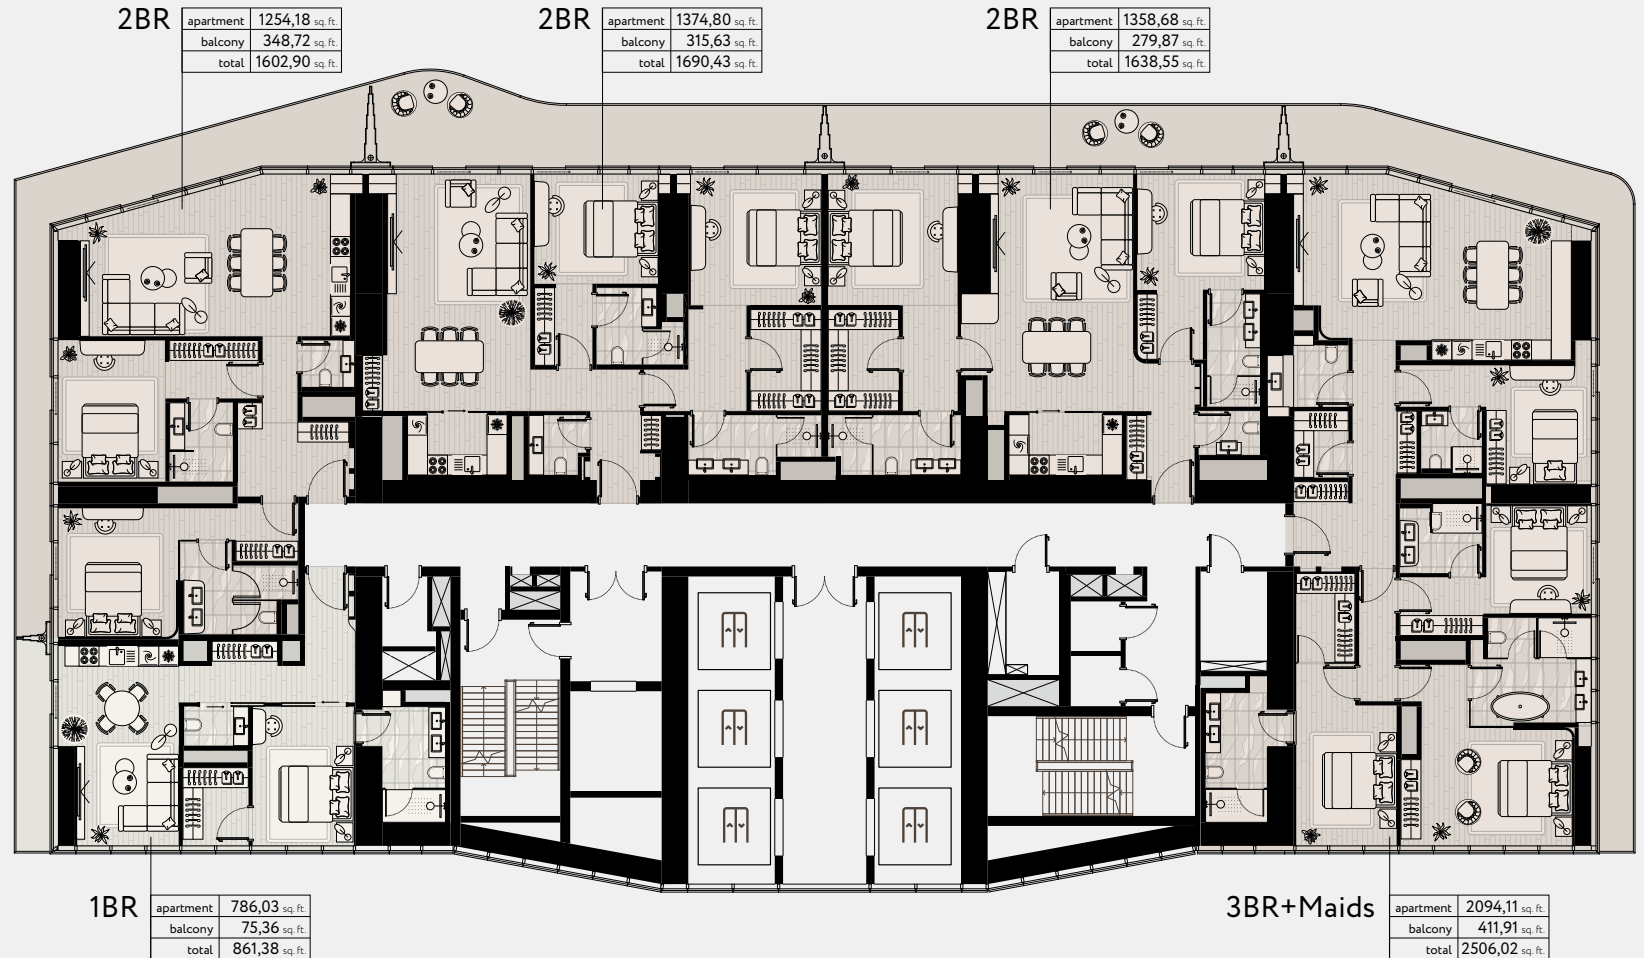

PALM JUMEIRAH

TIER 3.2 — TYPE B
FLOORS 50, 52, 54, 56

DUBAI MARINA
BLUEWATERS ISLAND

BURJ AL ARAB
BURJ KHALIFA

SHEIKH ZAYED ROAD

RESIDENTIAL FLOORS

PALM JUMEIRAH

TIER 3.2 — TYPE C
FLOORS 49, 51, 53, 55

DUBAI MARINA
BLUEWATERS ISLAND

BURJ AL ARAB
BURJ KHALIFA

SHEIKH ZAYED ROAD

PREMIUM FLOOR

TIER 3.3
FLOOR 57

DUBAI MARINA
BLUEWATERS ISLAND

3BR

apartment	3032,03	sq. ft.
balcony	666,05	sq. ft.
total	3698,08	sq. ft.