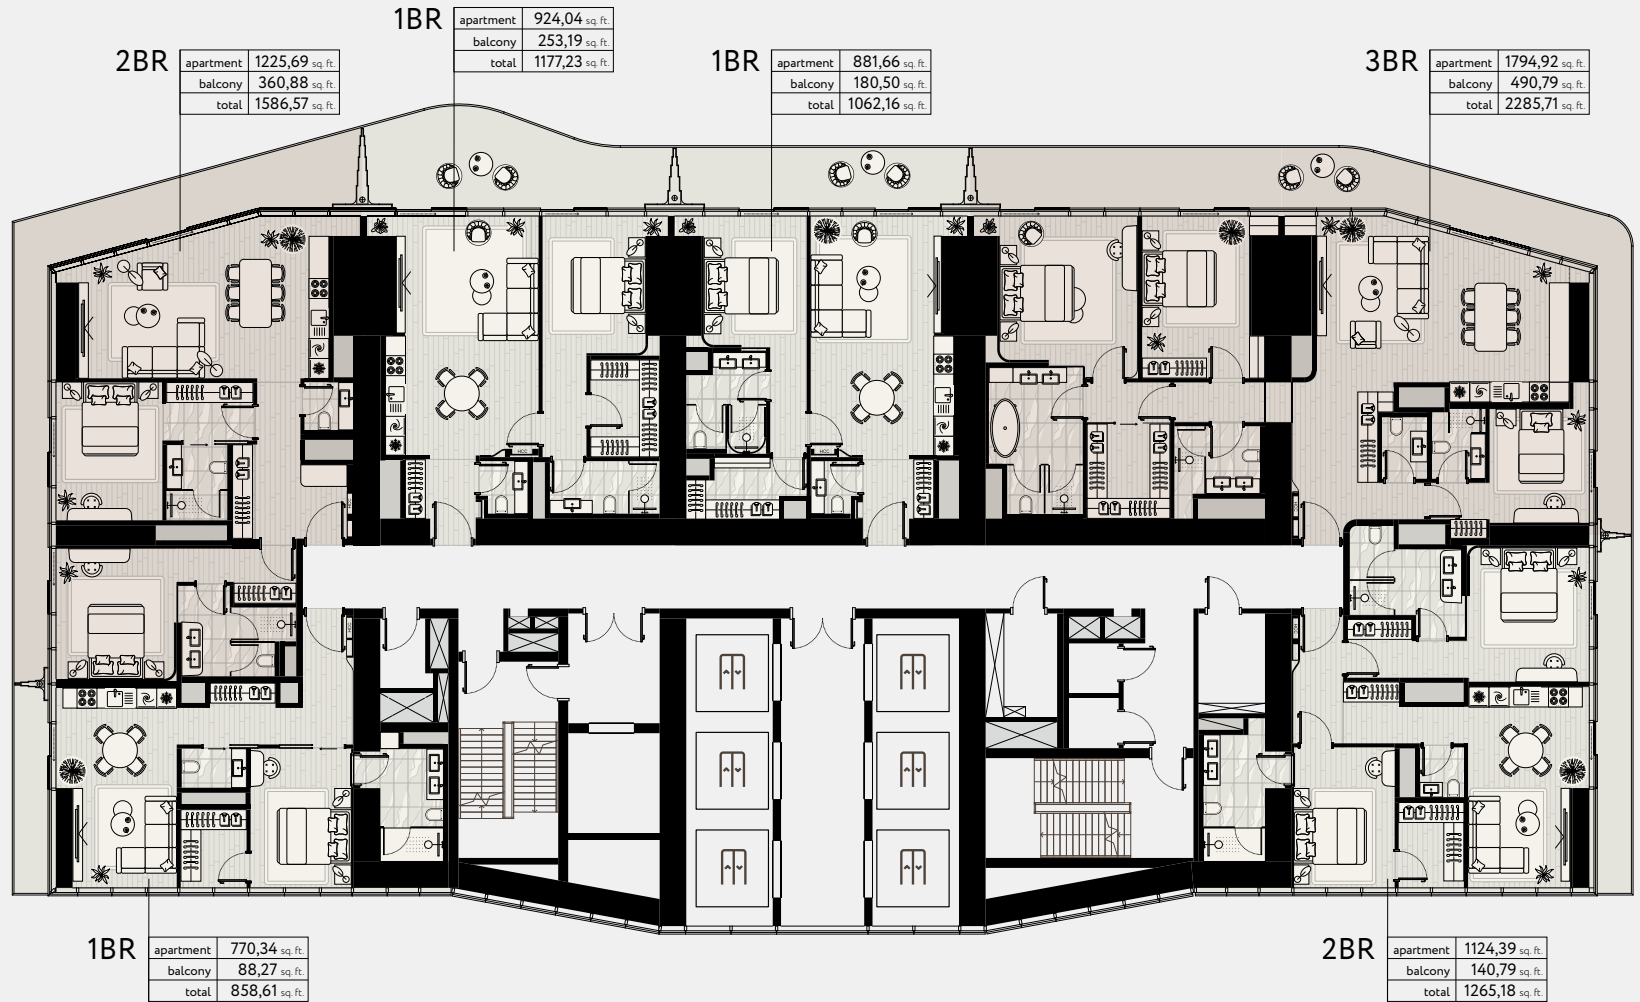

SHEIKH ZAYED ROAD

RESIDENTIAL FLOORS

TIER 2.1 — TYPE B
FLOORS 18-21, 23

PALM JUMEIRAH

DUBAI MARINA
BLUEWATERS ISLAND

BURJ AL ARAB
BURJ KHALIFA

SHEIKH ZAYED ROAD

RESIDENTIAL FLOORS

PALM JUMEIRAH

TIER 2.1 — TYPE C
FLOOR 22

DUBAI MARINA
BLUEWATERS ISLAND

BURJ AL ARAB
BURJ KHALIFA

SHEIKH ZAYED ROAD

RESIDENTIAL FLOORS

TIER 2.2 — TYPE B
FLOORS 24-26, 28-31

PALM JUMEIRAH