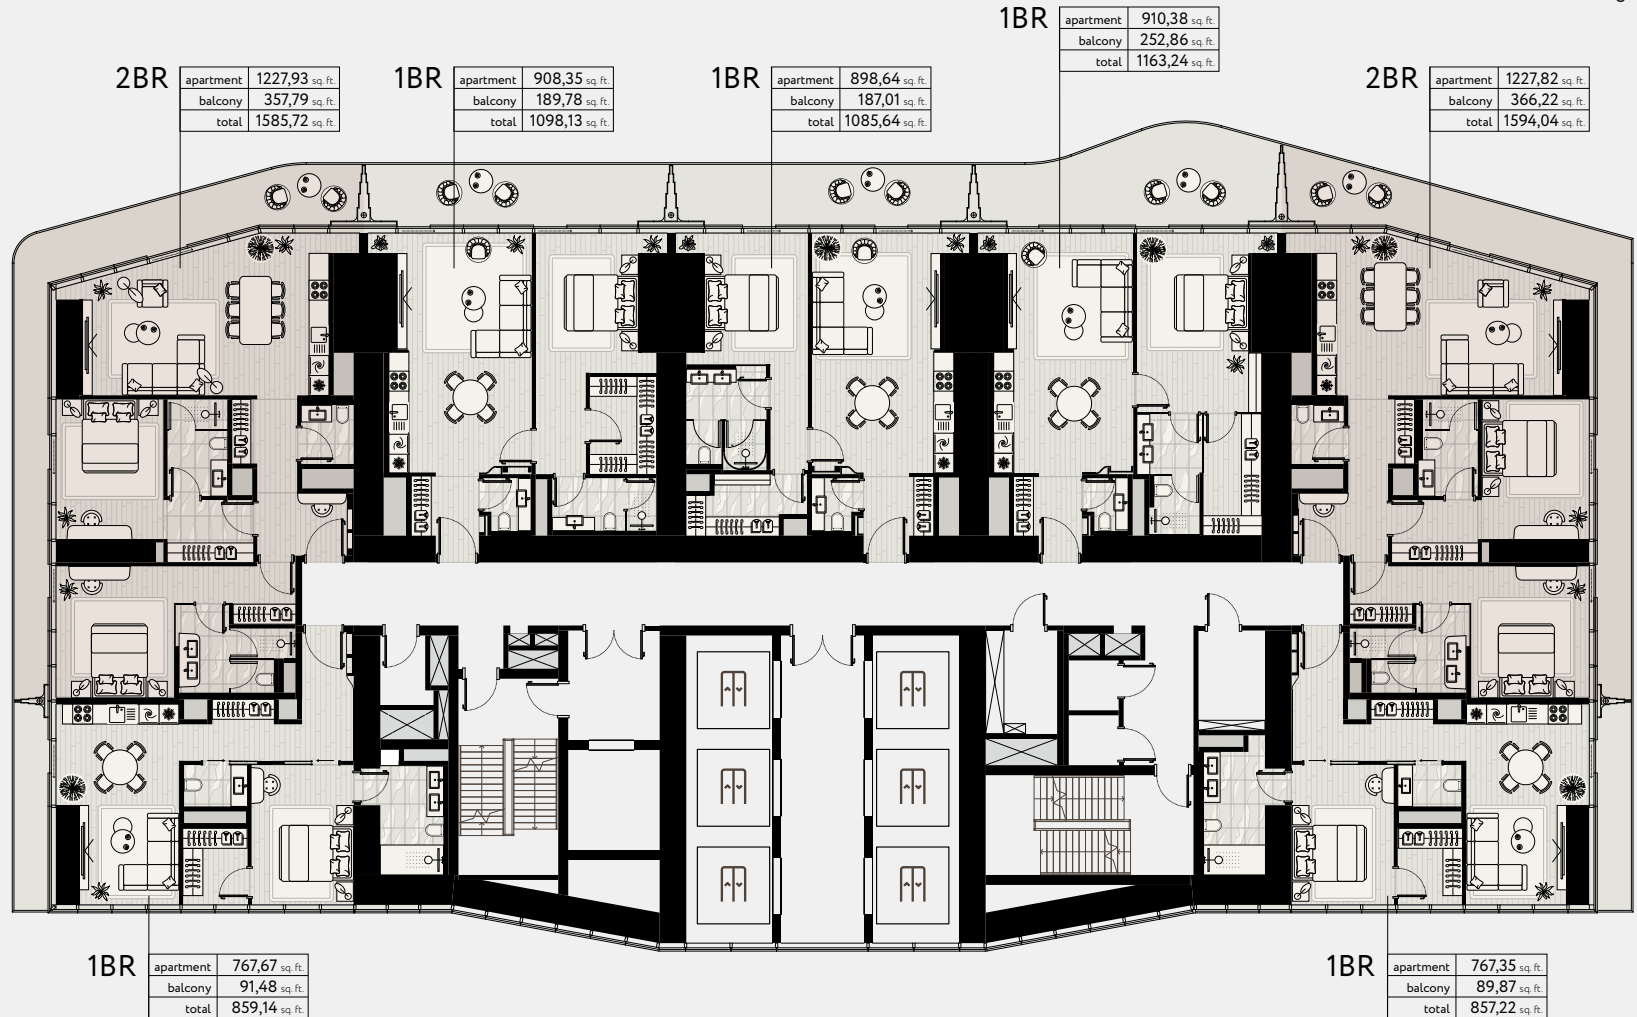

RESIDENTIAL FLOORS

PALM JUMEIRAH

TIER 1 — TYPE A
FLOOR 2

DUBAI MARINA
BLUEWATERS ISLAND

BURJ AL ARAB
BURJ KHALIFA

FLOOR 2

SHEIKH ZAYED ROAD

RESIDENTIAL FLOORS

TIER 1 — TYPE B
FLOORS 3, 6, 9, 12, 15

PALM JUMEIRAH

DUBAI MARINA
BLUEWATERS ISLAND

BURJ AL ARAB
BURJ KHALIFA

SHEIKH ZAYED ROAD

RESIDENTIAL FLOORS

TIER 1 — TYPE C
FLOORS 4-5, 7-8,
10-11, 13-14, 16

PALM JUMEIRAH

DUBAI MARINA
BLUEWATERS ISLAND

BURJ AL ARAB
BURJ KHALIFA

SHEIKH ZAYED ROAD

RESIDENTIAL FLOORS

PALM JUMEIRAH

TIER 2.1 — TYPE A
FLOOR 17

DUBAI MARINA
BLUEWATERS ISLAND

BURJ AL ARAB
BURJ KHALIFA