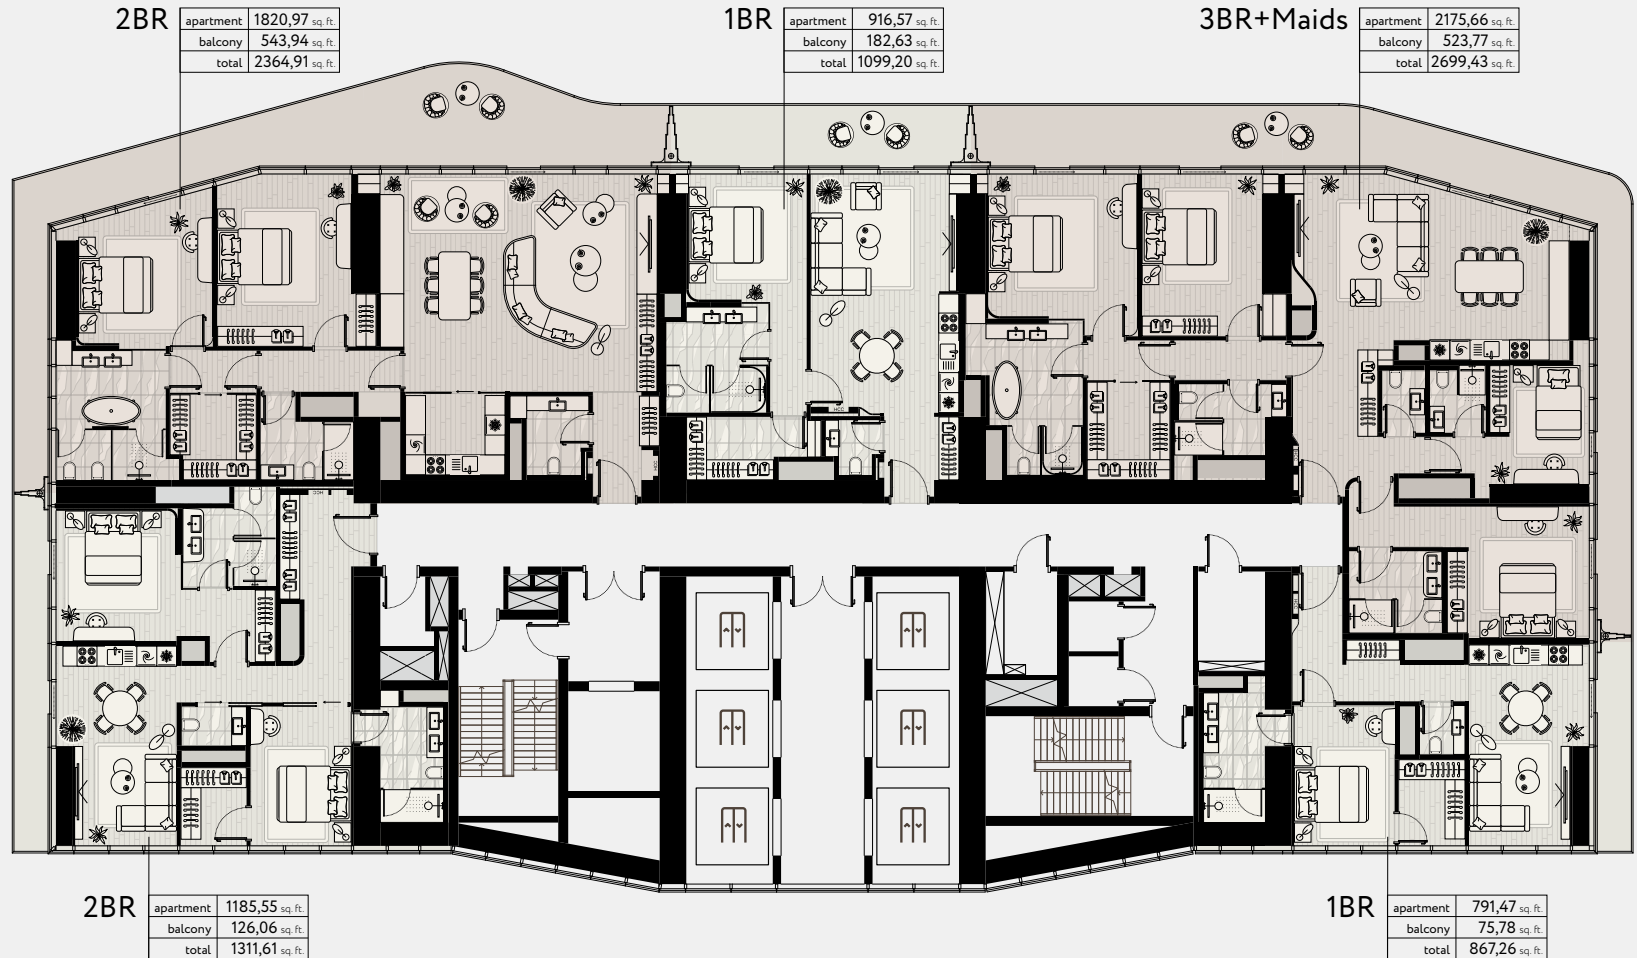

DUBAI MARINA
BLUEWATERS ISLAND

BURJ AL ARAB
BURJ KHALIFA

SHEIKH ZAYED ROAD

RESIDENTIAL FLOORS

TIER 3.1 — TYPE B
FLOORS 42, 44, 46, 48

PALM JUMEIRAH

DUBAI MARINA
BLUEWATERS ISLAND

BURJ AL ARAB
BURJ KHALIFA