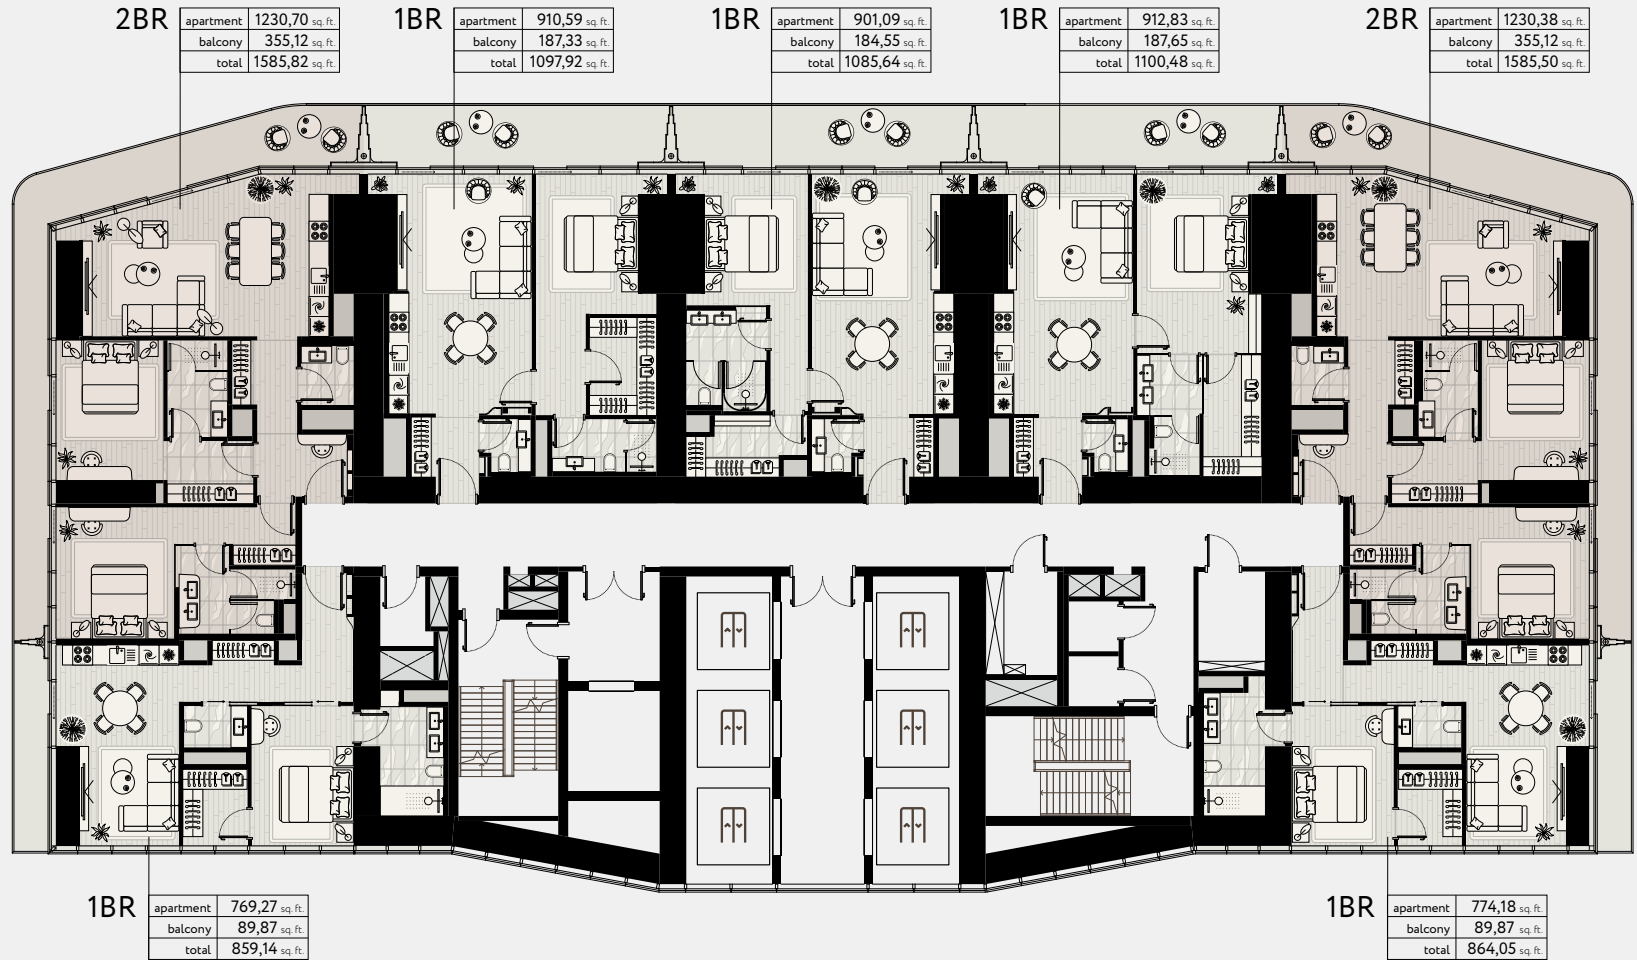

RESIDENTIAL FLOORS

PALM JUMEIRAH

TIER 1 — TYPE A
FLOOR 2

DUBAI MARINA
BLUEWATERS ISLAND

BURJ AL ARAB
BURJ KHALIFA

FLOOR 2

SHEIKH ZAYED ROAD

RESIDENTIAL FLOORS

TIER 1 — TYPE B
FLOORS 3, 6, 9, 12, 15

PALM JUMEIRAH

DUBAI MARINA
BLUEWATERS ISLAND

BURJ AL ARAB
BURJ KHALIFA

SHEIKH ZAYED ROAD

RESIDENTIAL FLOORS

TIER 1 — TYPE C
FLOORS 4-5, 7-8,
10-11, 13-14, 16

PALM JUMEIRAH

DUBAI MARINA
BLUEWATERS ISLAND

BURJ AL ARAB
BURJ KHALIFA

SHEIKH ZAYED ROAD

RESIDENTIAL FLOORS

PALM JUMEIRAH

TIER 2.1 — TYPE A
FLOOR 17

DUBAI MARINA
BLUEWATERS ISLAND

BURJ AL ARAB
BURJ KHALIFA