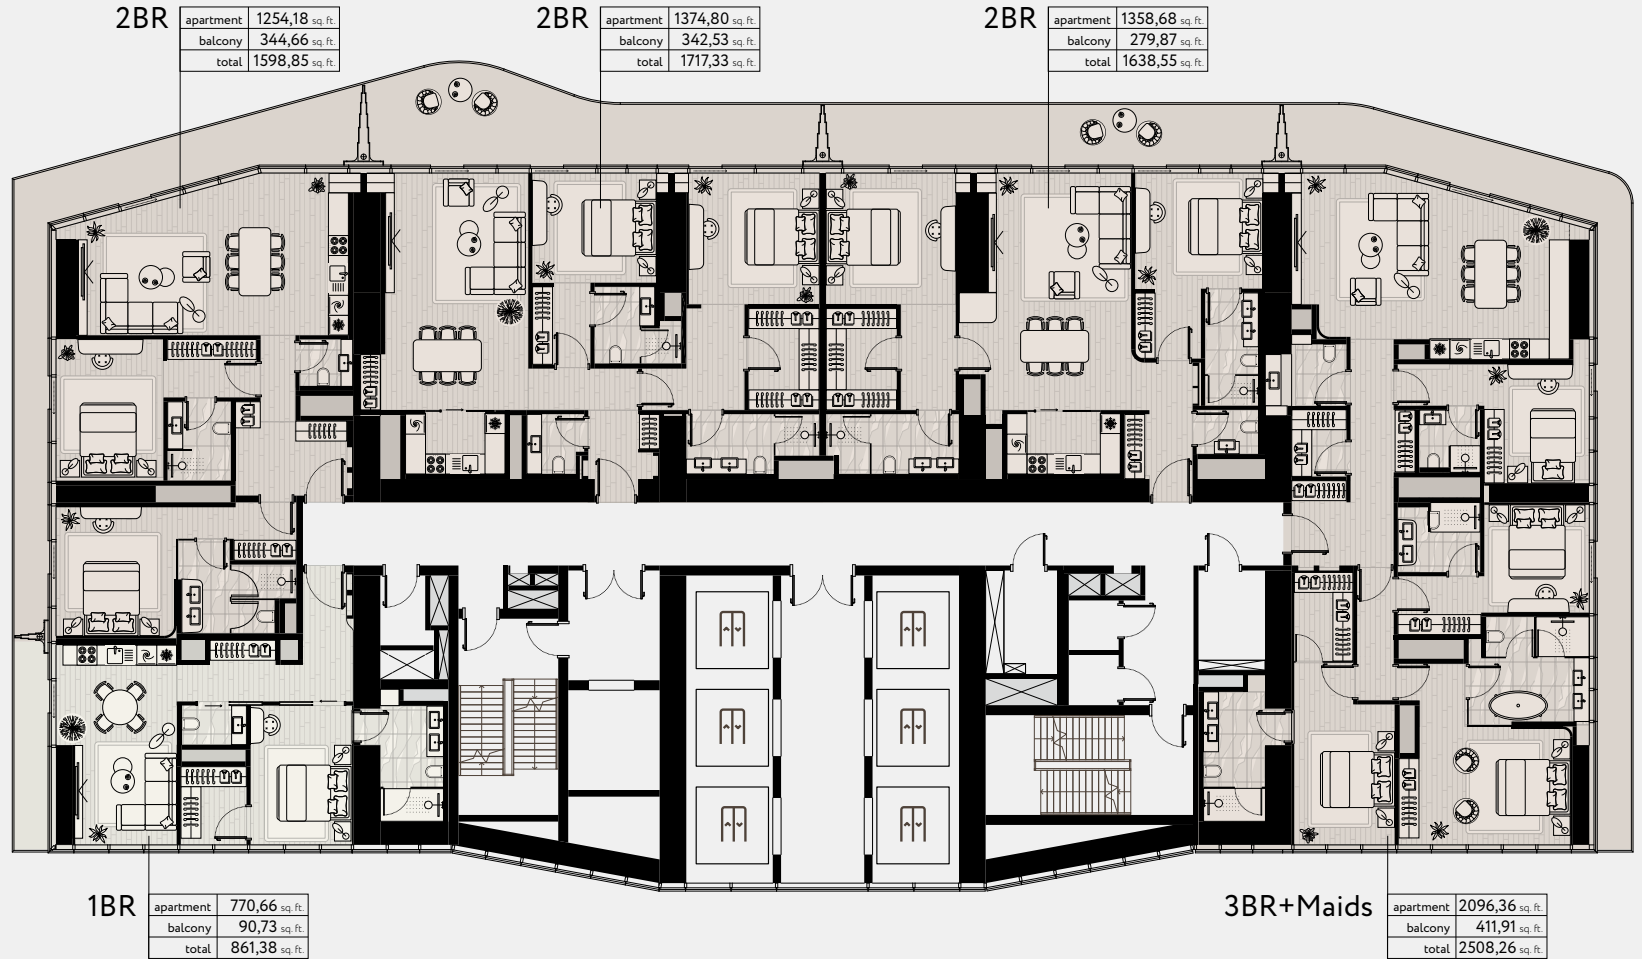

RESIDENTIAL FLOORS

PALM JUMEIRAH

TIER 3.2 — TYPE B
FLOORS 50, 52, 54, 56

DUBAI MARINA
BLUEWATERS ISLAND

BURJ AL ARAB
BURJ KHALIFA

SHEIKH ZAYED ROAD