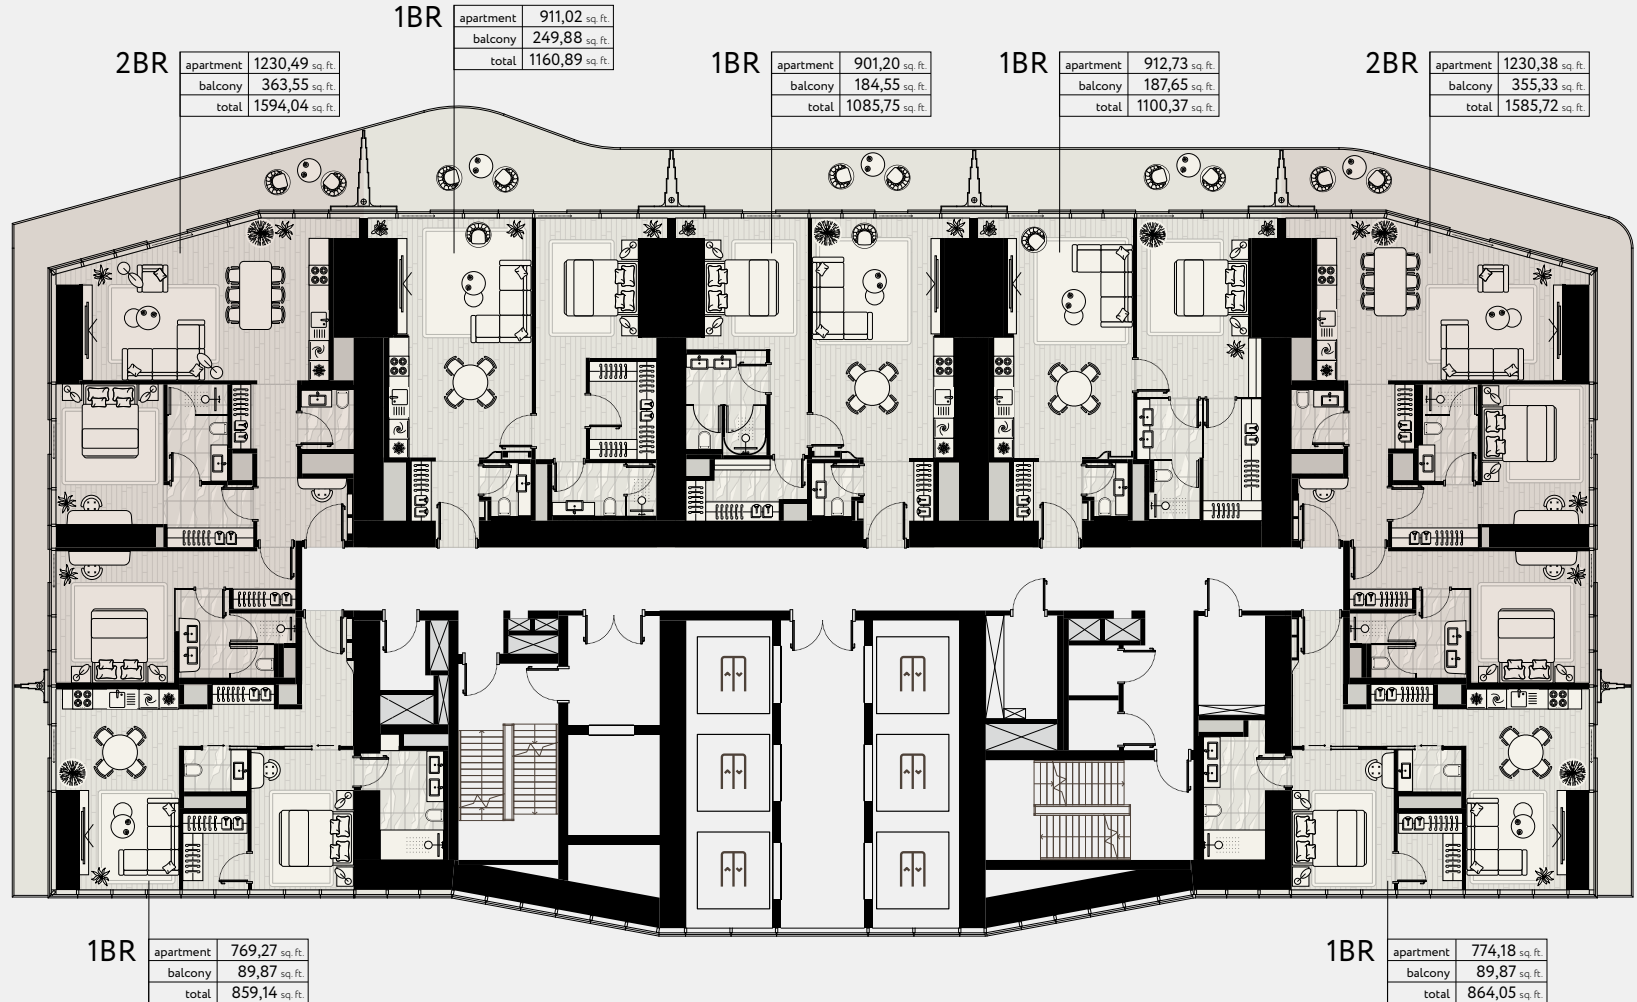

TIER 1 — TYPE B
FLOORS 3, 6, 9, 12, 15

PALM JUMEIRAH

DUBAI MARINA
BLUEWATERS ISLAND

BURJ AL ARAB
BURJ KHALIFA

SHEIKH ZAYED ROAD

RESIDENTIAL FLOORS

TIER 1 — TYPE C
FLOORS 4-5, 7-8,
10-11, 13-14, 16

PALM JUMEIRAH

DUBAI MARINA
BLUEWATERS ISLAND

BURJ AL ARAB
BURJ KHALIFA

SHEIKH ZAYED ROAD

RESIDENTIAL FLOORS

PALM JUMEIRAH

TIER 2.1 — TYPE A
FLOOR 17

DUBAI MARINA
BLUEWATERS ISLAND

BURJ AL ARAB
BURJ KHALIFA