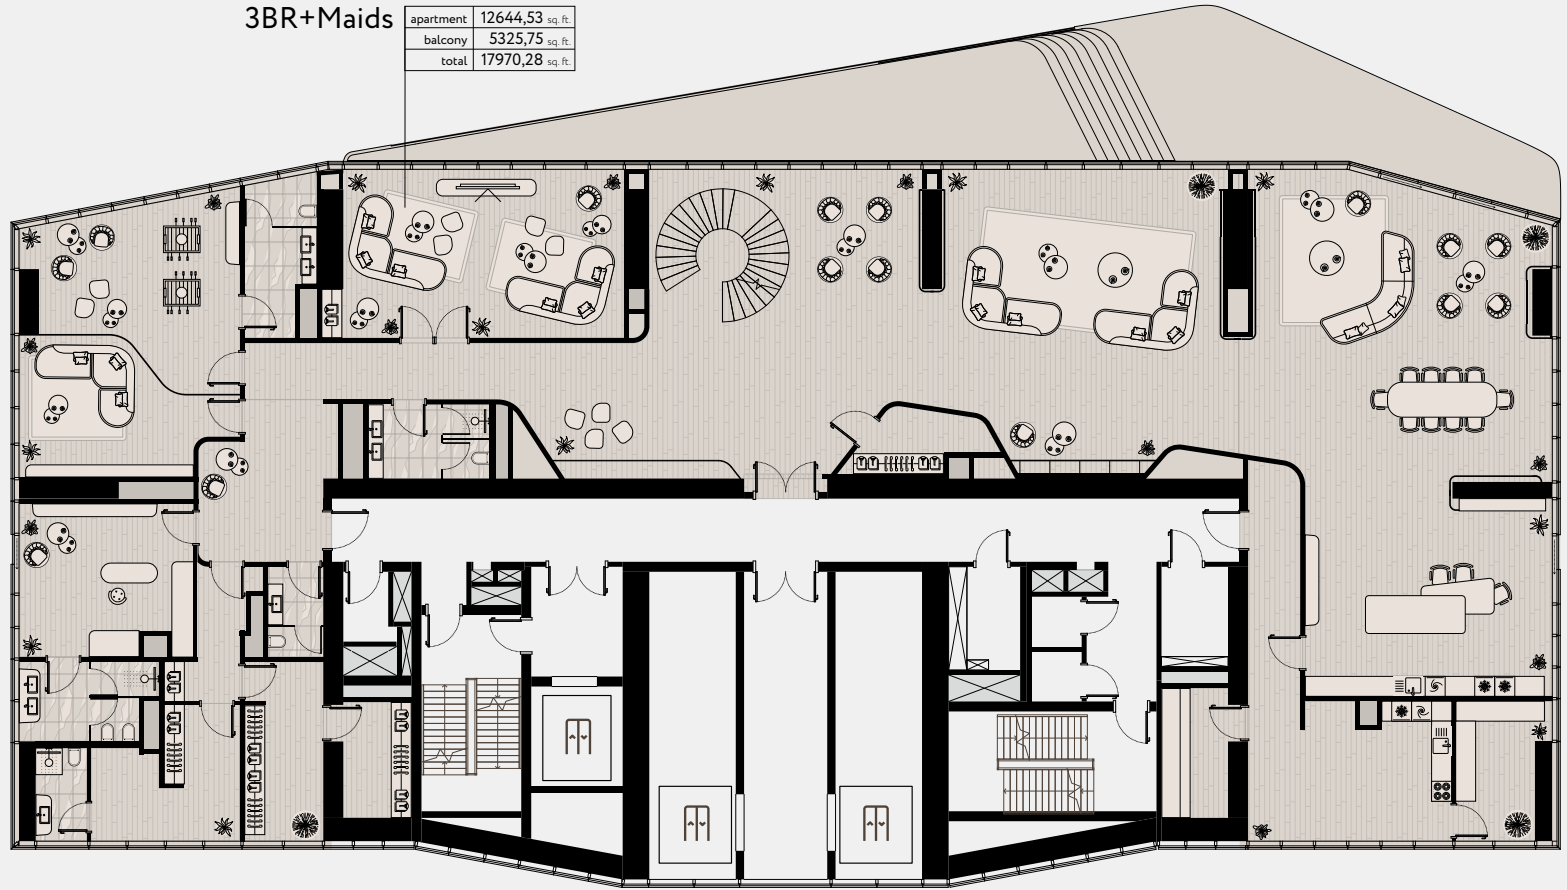

3BR

apartment	3900,78	sq. ft.
balcony	795,95	sq. ft.
total	4696,73	sq. ft.

SHEIKH ZAYED ROAD

PENTHOUSE FLOORS

PALM JUMEIRAH

TIER 3.4 — DUPLEX
PENTHOUSE MAIN
FLOOR 58

3BR+Maids

apartment	12644,53	sq. ft.
balcony	5325,75	sq. ft.
total	17970,28	sq. ft.

DUBAI MARINA
BLUEWATERS ISLAND

BURJ AL ARAB
BURJ KHALIFA

SHEIKH ZAYED ROAD

PENTHOUSE FLOORS

TIER 3.5 — DUPLEX PENTHOUSE UPPER FLOOR 59

PALM JUMEIRAH

3BR+Maids

apartment	12644,53 sq. ft.
balcony	5325,75 sq. ft.
total	17970,28 sq. ft.