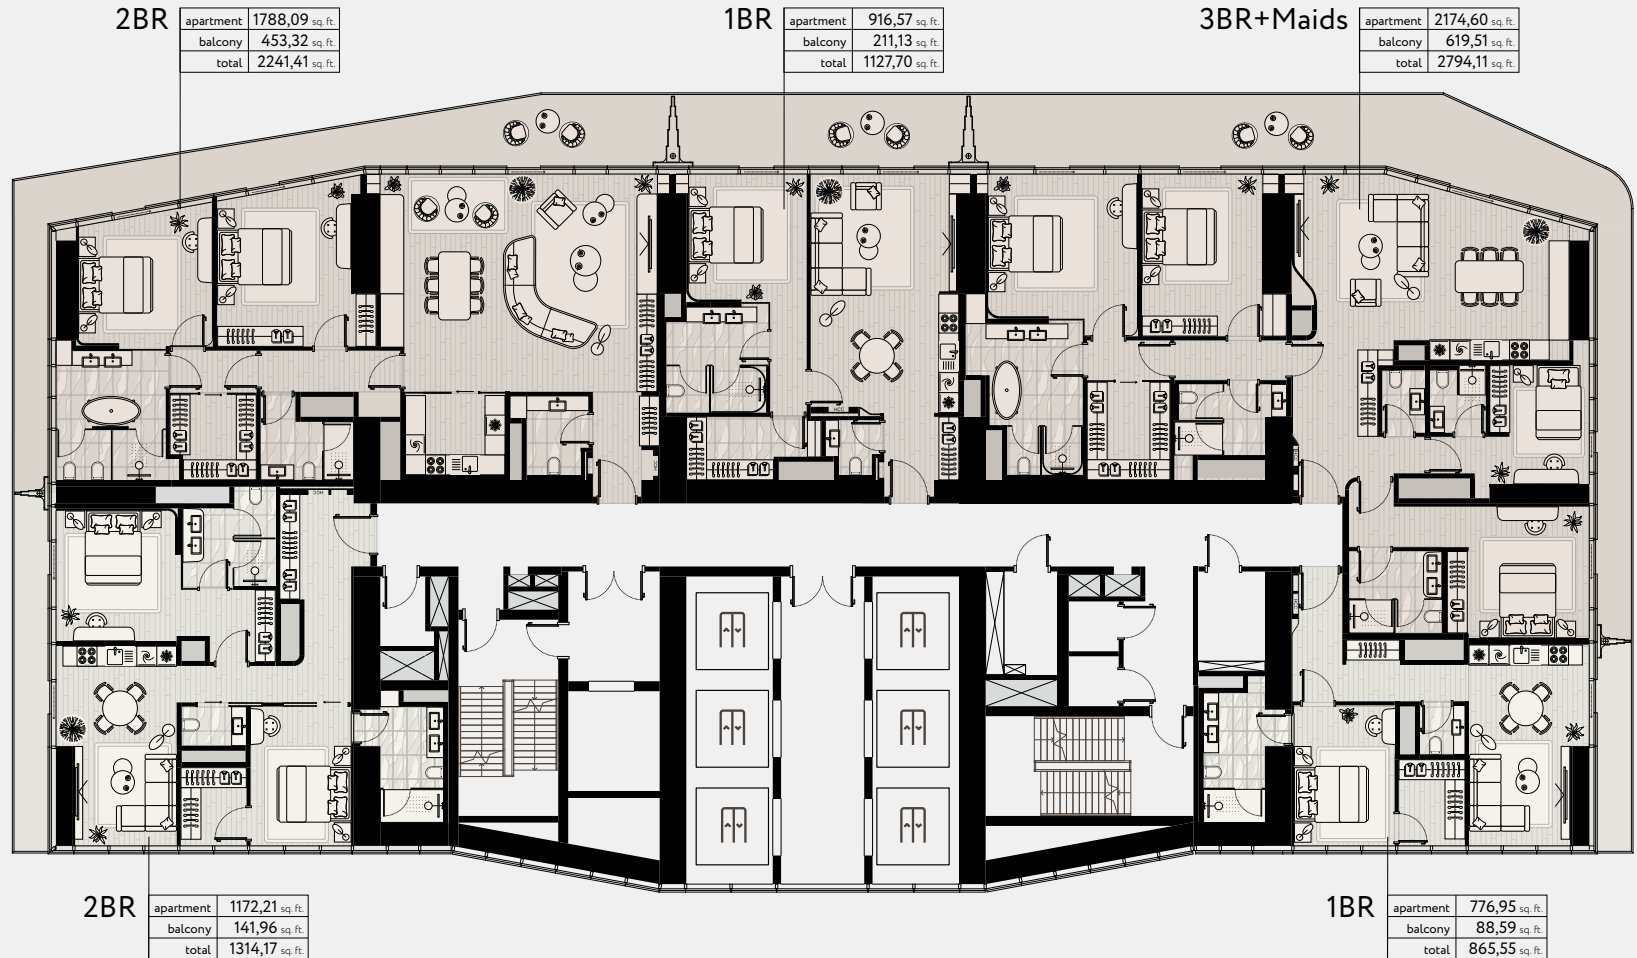

RESIDENTIAL FLOORS

TIER 3.1 — TYPE A
FLOOR 41

PALM JUMEIRAH

DUBAI MARINA
BLUEWATERS ISLAND

BURJ AL ARAB
BURJ KHALIFA

SHEIKH ZAYED ROAD