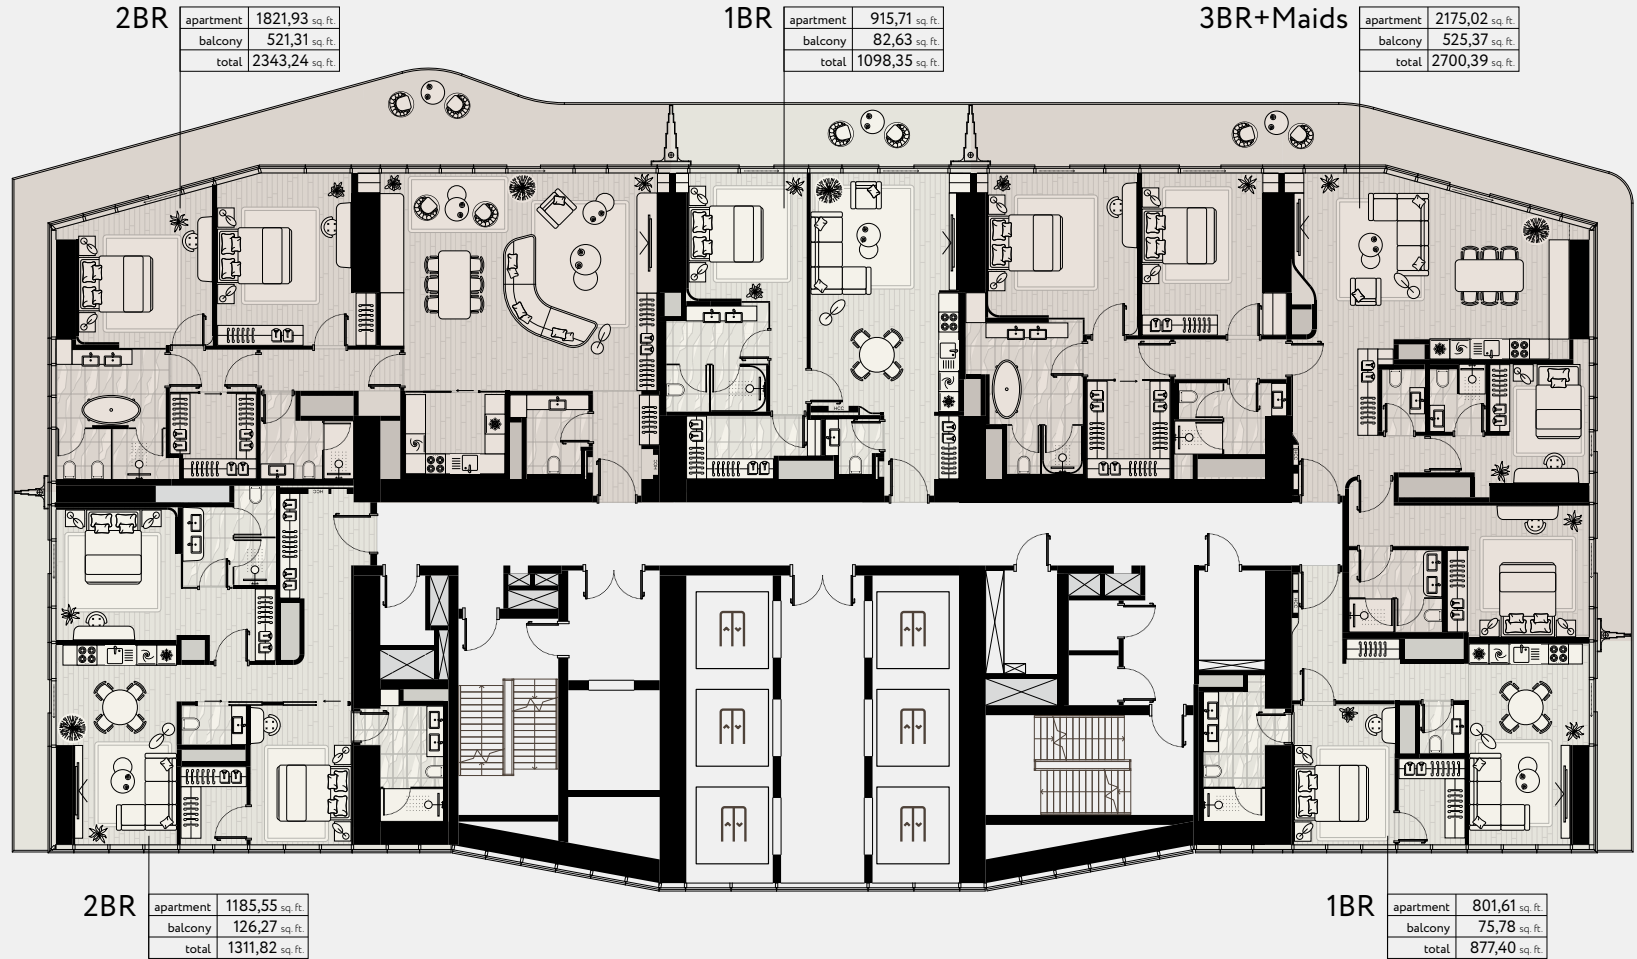

SHEIKH ZAYED ROAD

RESIDENTIAL FLOORS

TIER 3.1 — TYPE C
FLOORS 43, 45, 47

PALM JUMEIRAH

DUBAI MARINA
BLUEWATERS ISLAND

BURJ AL ARAB
BURJ KHALIFA

SHEIKH ZAYED ROAD

RESIDENTIAL FLOORS