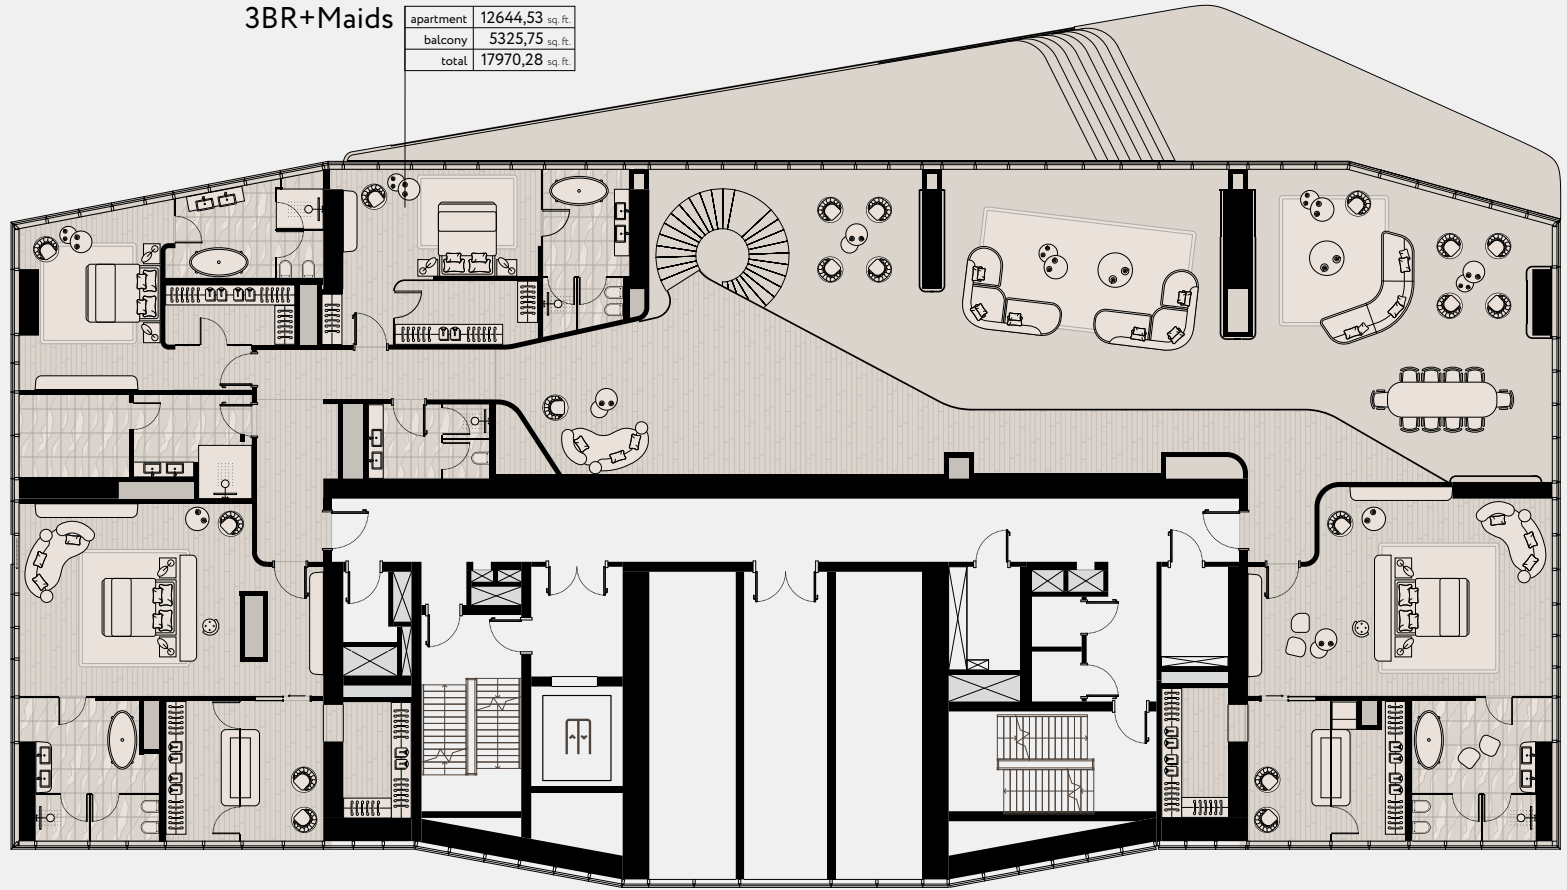

DUBAI MARINA
BLUEWATERS ISLAND

BURJ AL ARAB
BURJ KHALIFA

SHEIKH ZAYED ROAD

PENTHOUSE FLOORS

TIER 3.5 — DUPLEX PENTHOUSE UPPER FLOOR 59

PALM JUMEIRAH

3BR+Maids

apartment	12644,53 sq. ft.
balcony	5325,75 sq. ft.
total	17970,28 sq. ft.