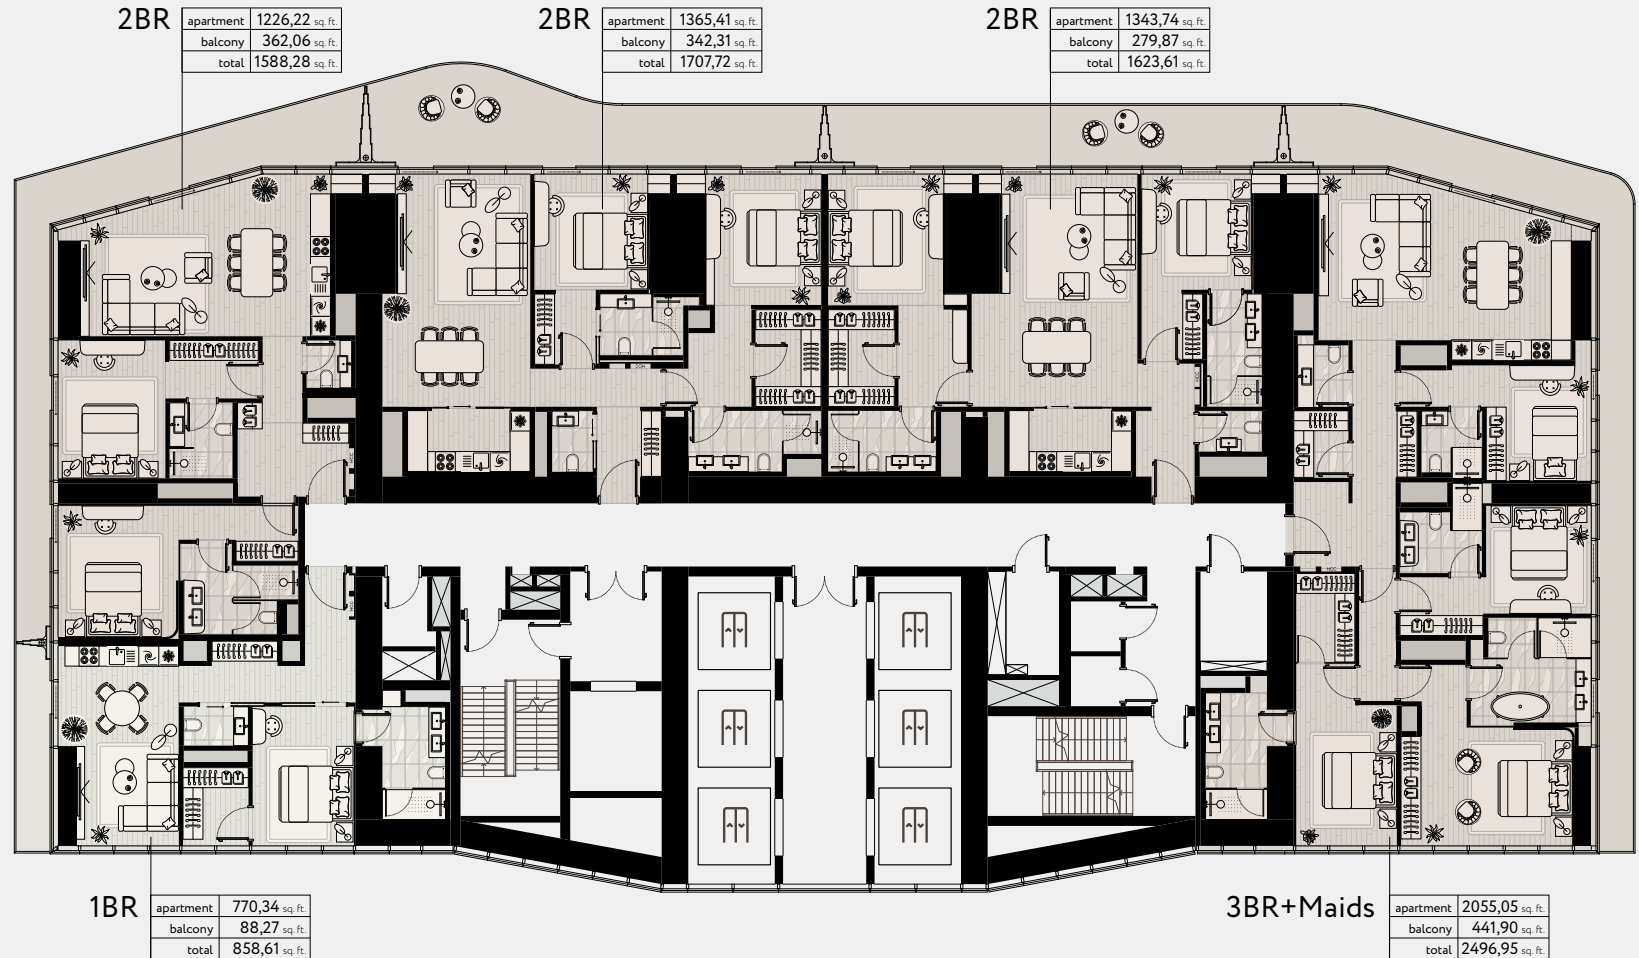

SHEIKH ZAYED ROAD

RESIDENTIAL FLOORS

PALM JUMEIRAH

TIER 2.3 — TYPE B
FLOORS 33-36, 38-39

DUBAI MARINA
BLUEWATERS ISLAND

BURJ AL ARAB
BURJ KHALIFA

SHEIKH ZAYED ROAD

RESIDENTIAL FLOORS