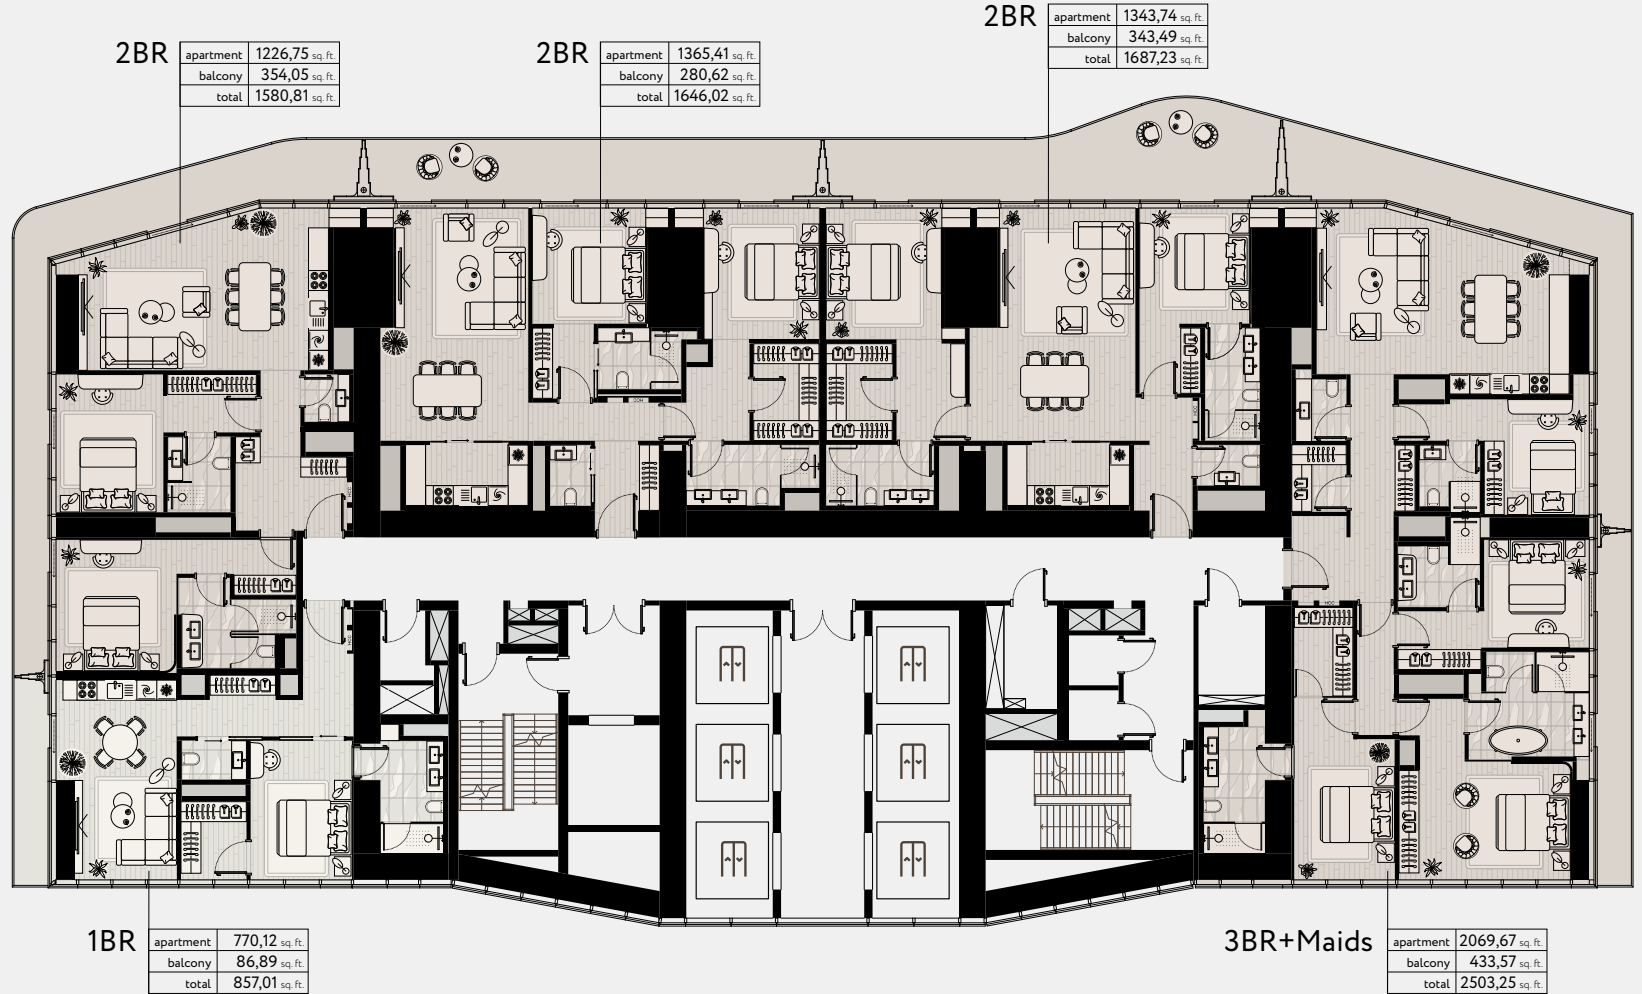

RESIDENTIAL FLOORS

PALM JUMEIRAH

TIER 2.3 — TYPE C
FLOORS 32, 37

DUBAI MARINA
BLUEWATERS ISLAND

BURJ AL ARAB
BURJ KHALIFA

SHEIKH ZAYED ROAD