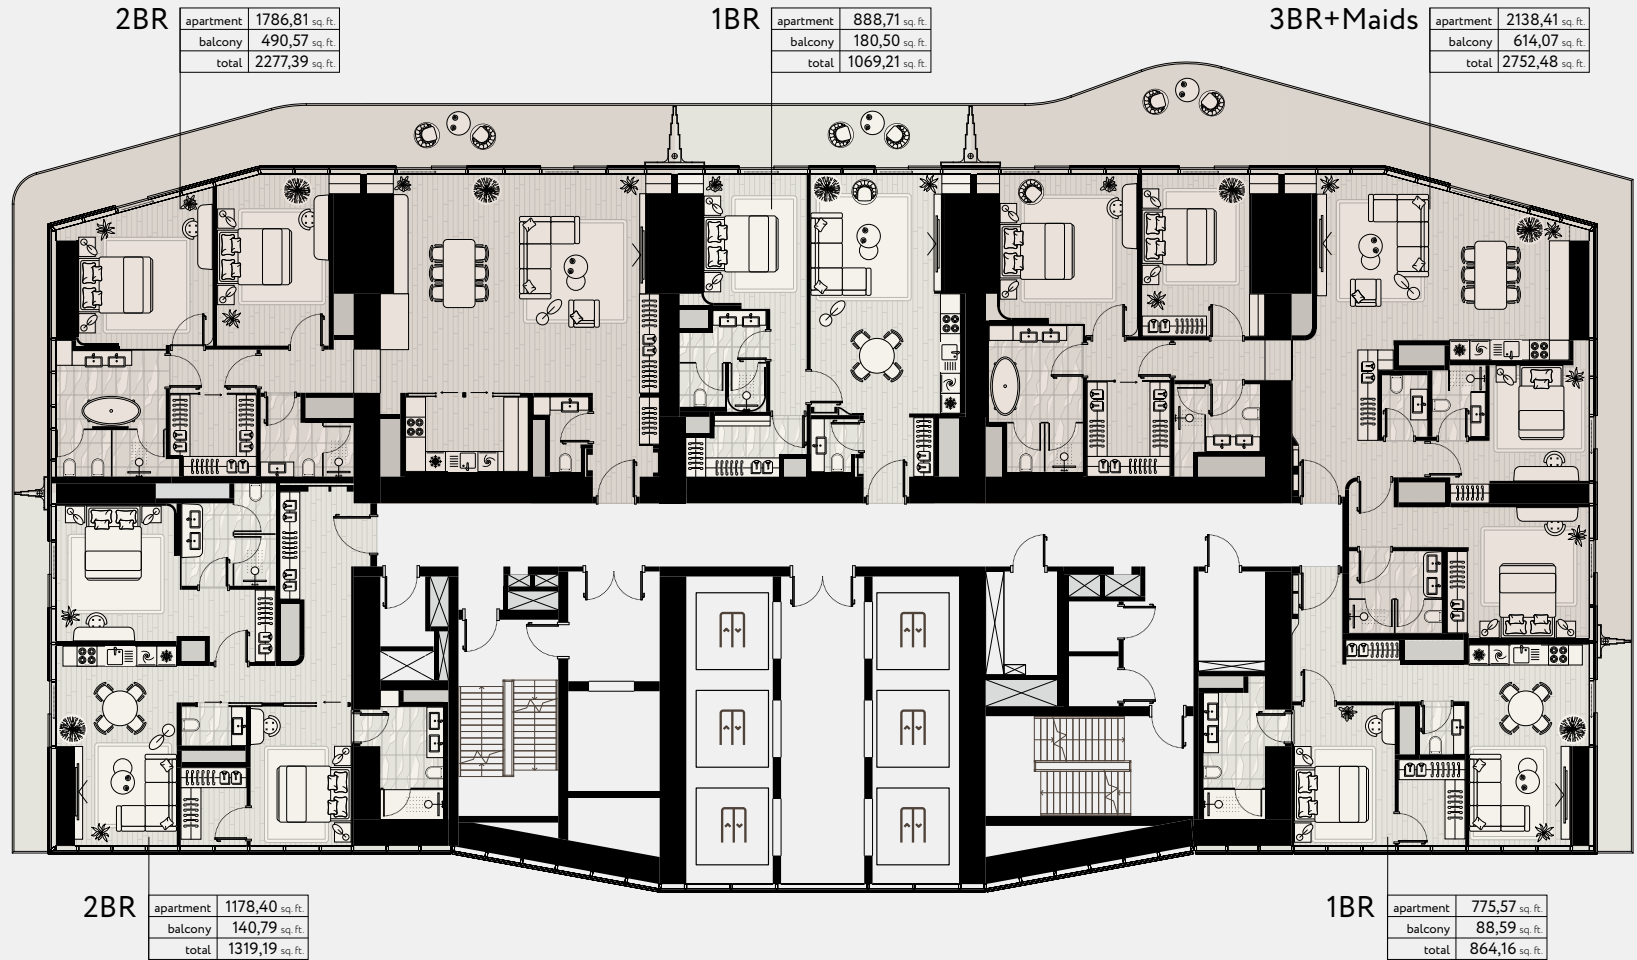

DUBAI MARINA
BLUEWATERS ISLAND

BURJ AL ARAB
BURJ KHALIFA

SHEIKH ZAYED ROAD

RESIDENTIAL FLOORS

PALM JUMEIRAH

TIER 2.2 — TYPE C
FLOOR 27

DUBAI MARINA
BLUEWATERS ISLAND

BURJ AL ARAB
BURJ KHALIFA

SHEIKH ZAYED ROAD

RESIDENTIAL FLOORS

PALM JUMEIRAH

TIER 2.3 — TYPE B
FLOORS 33-36, 38-39

DUBAI MARINA
BLUEWATERS ISLAND

BURJ AL ARAB
BURJ KHALIFA

SHEIKH ZAYED ROAD

RESIDENTIAL FLOORS