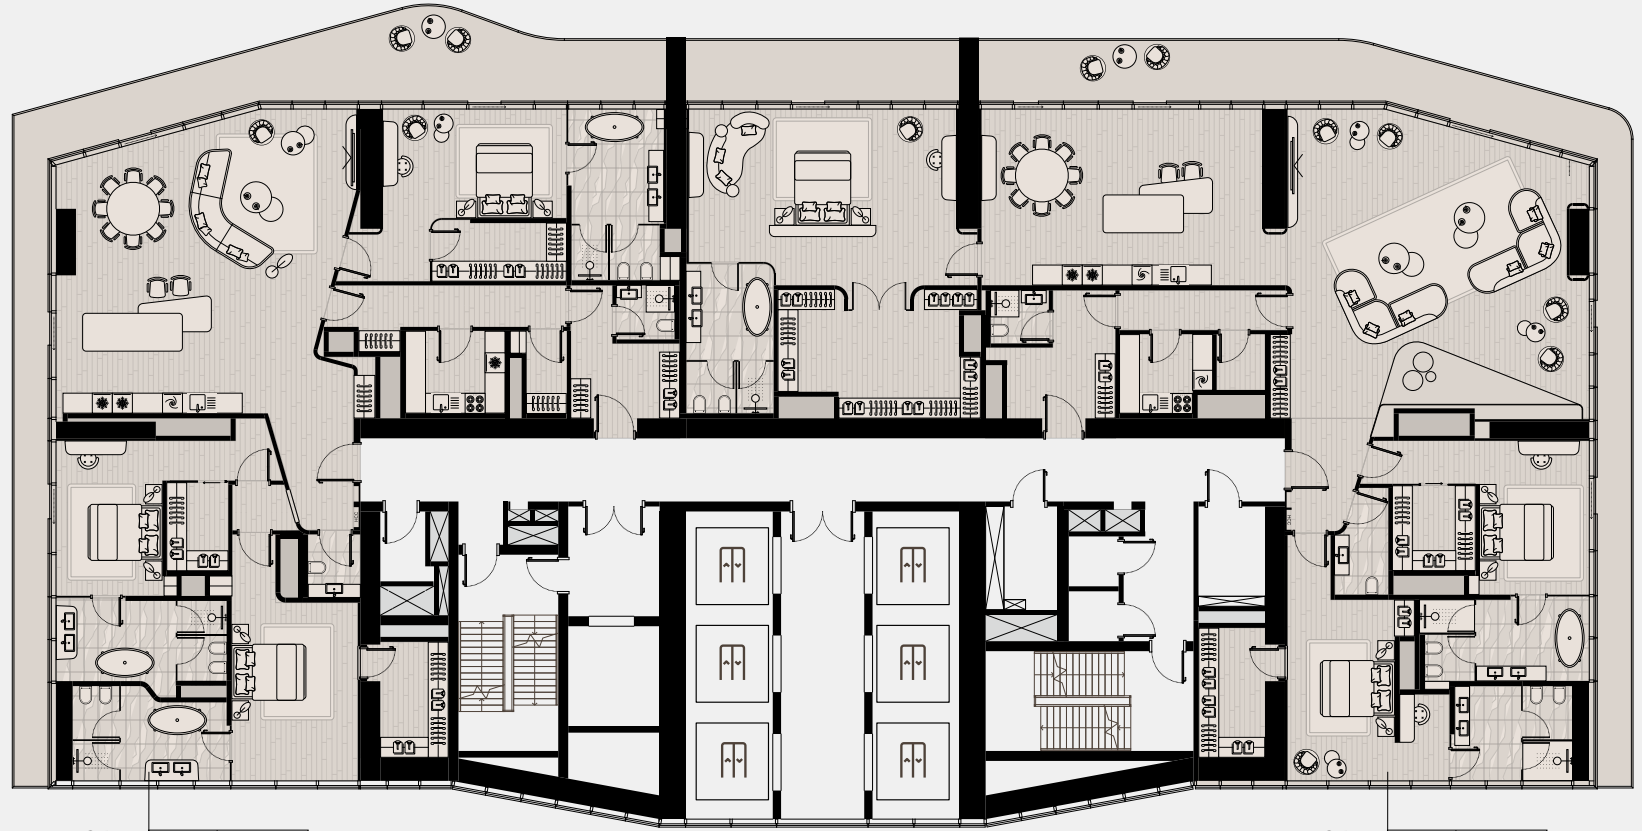

DUBAI MARINA
BLUEWATERS ISLAND

BURJ AL ARAB
BURJ KHALIFA

SHEIKH ZAYED ROAD

PREMIUM FLOOR

TIER 3.3
FLOOR 57

DUBAI MARINA
BLUEWATERS ISLAND

3BR

apartment	3032,03	sq. ft.
balcony	666,05	sq. ft.
total	3698,08	sq. ft.