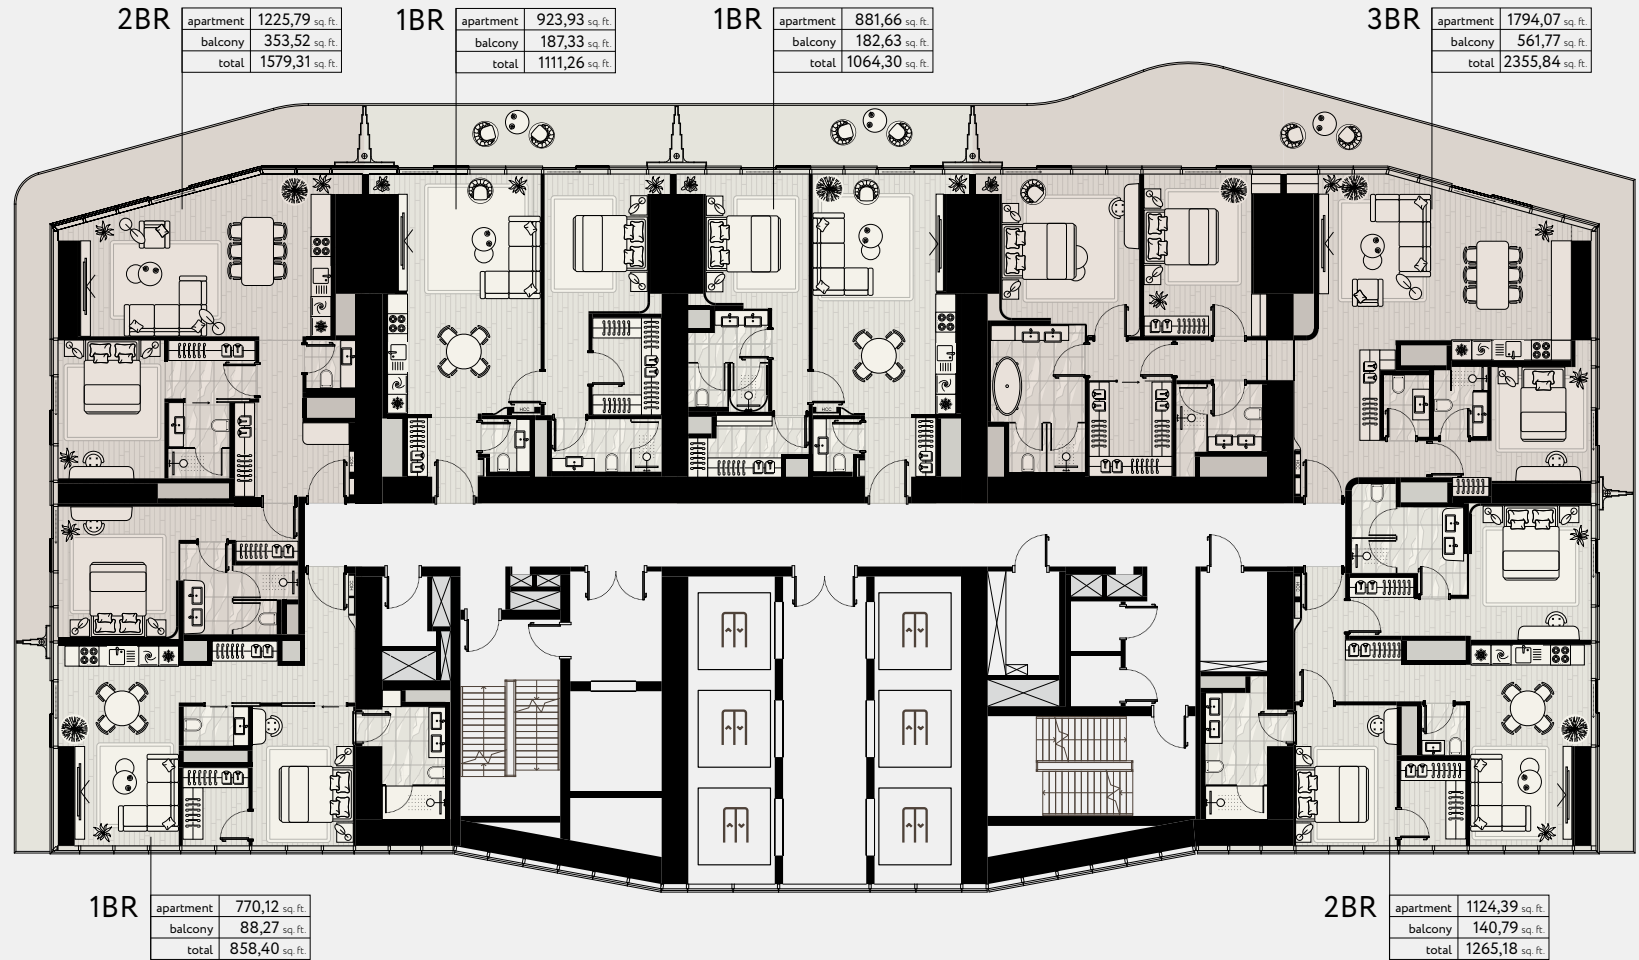

DUBAI MARINA
BLUEWATERS ISLAND

BURJ AL ARAB
BURJ KHALIFA

SHEIKH ZAYED ROAD

RESIDENTIAL FLOORS

PALM JUMEIRAH

TIER 2.1 — TYPE A
FLOOR 17

DUBAI MARINA
BLUEWATERS ISLAND

BURJ AL ARAB
BURJ KHALIFA

SHEIKH ZAYED ROAD

RESIDENTIAL FLOORS

TIER 2.1 — TYPE B
FLOORS 18-21, 23

PALM JUMEIRAH

DUBAI MARINA
BLUEWATERS ISLAND

BURJ AL ARAB
BURJ KHALIFA

SHEIKH ZAYED ROAD

RESIDENTIAL FLOORS

PALM JUMEIRAH

TIER 2.1 — TYPE C
FLOOR 22

DUBAI MARINA
BLUEWATERS ISLAND

BURJ AL ARAB
BURJ KHALIFA

SHEIKH ZAYED ROAD

RESIDENTIAL FLOORS

TIER 2.2 — TYPE B
FLOORS 24-26, 28-31

PALM JUMEIRAH