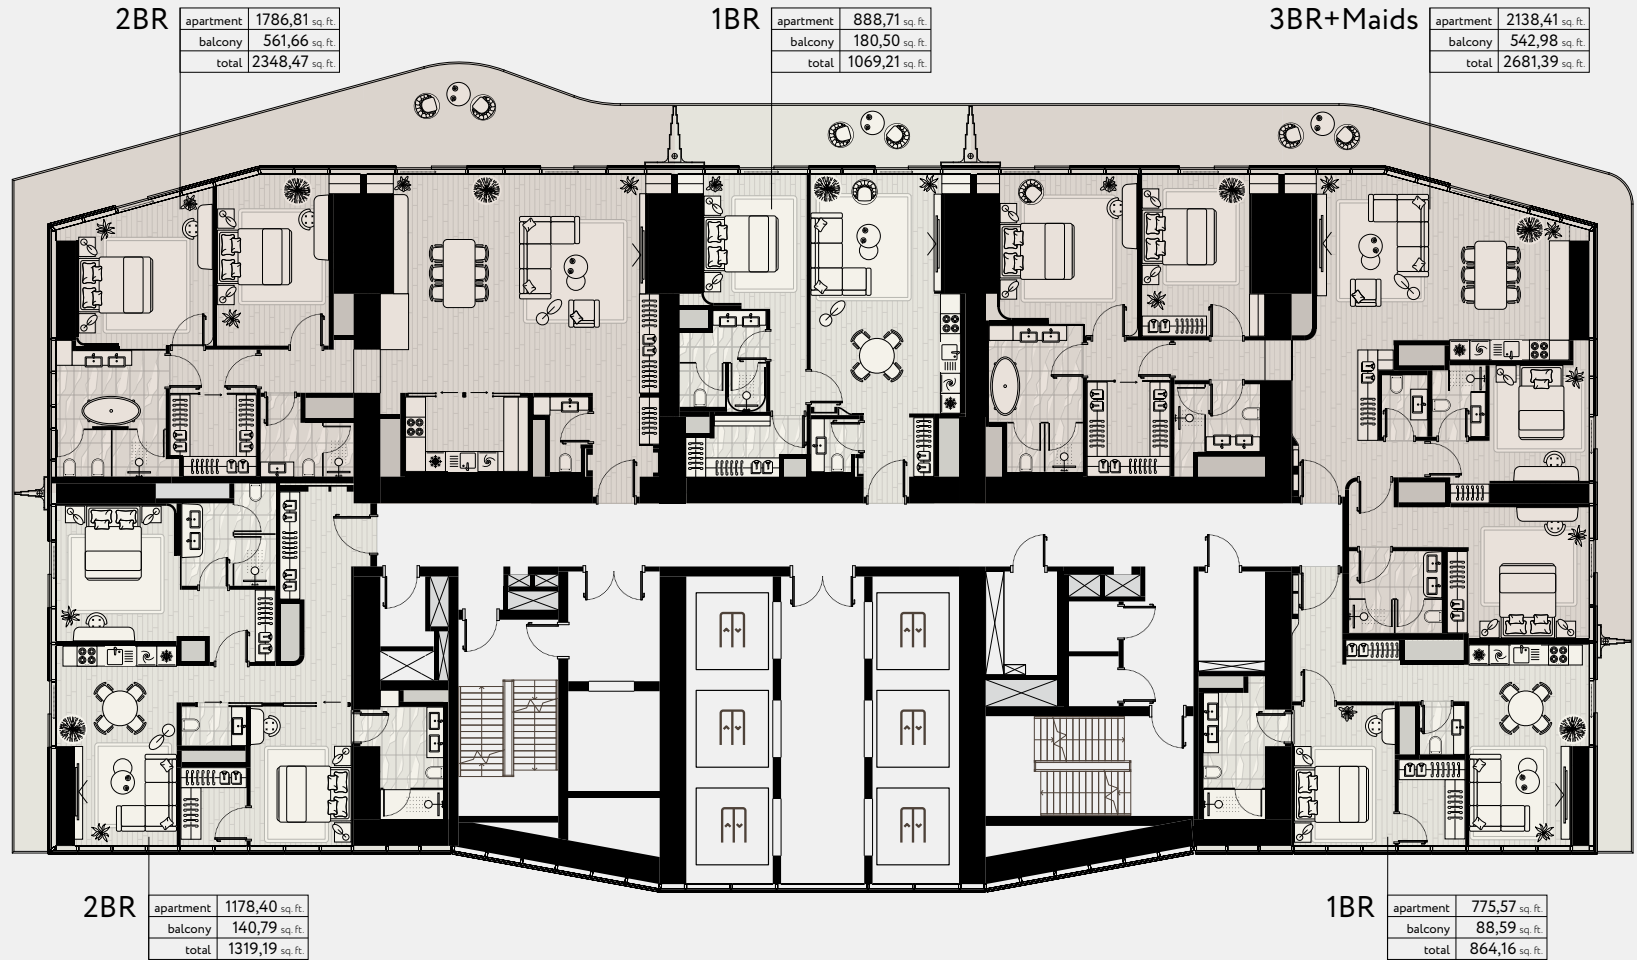

PALM JUMEIRAH

TIER 2.1 — TYPE C
FLOOR 22

DUBAI MARINA
BLUEWATERS ISLAND

BURJ AL ARAB
BURJ KHALIFA

SHEIKH ZAYED ROAD

RESIDENTIAL FLOORS

TIER 2.2 — TYPE B
FLOORS 24-26, 28-31

PALM JUMEIRAH

DUBAI MARINA
BLUEWATERS ISLAND

BURJ AL ARAB
BURJ KHALIFA

SHEIKH ZAYED ROAD

RESIDENTIAL FLOORS

PALM JUMEIRAH

TIER 2.2 — TYPE C
FLOOR 27

DUBAI MARINA
BLUEWATERS ISLAND

BURJ AL ARAB
BURJ KHALIFA