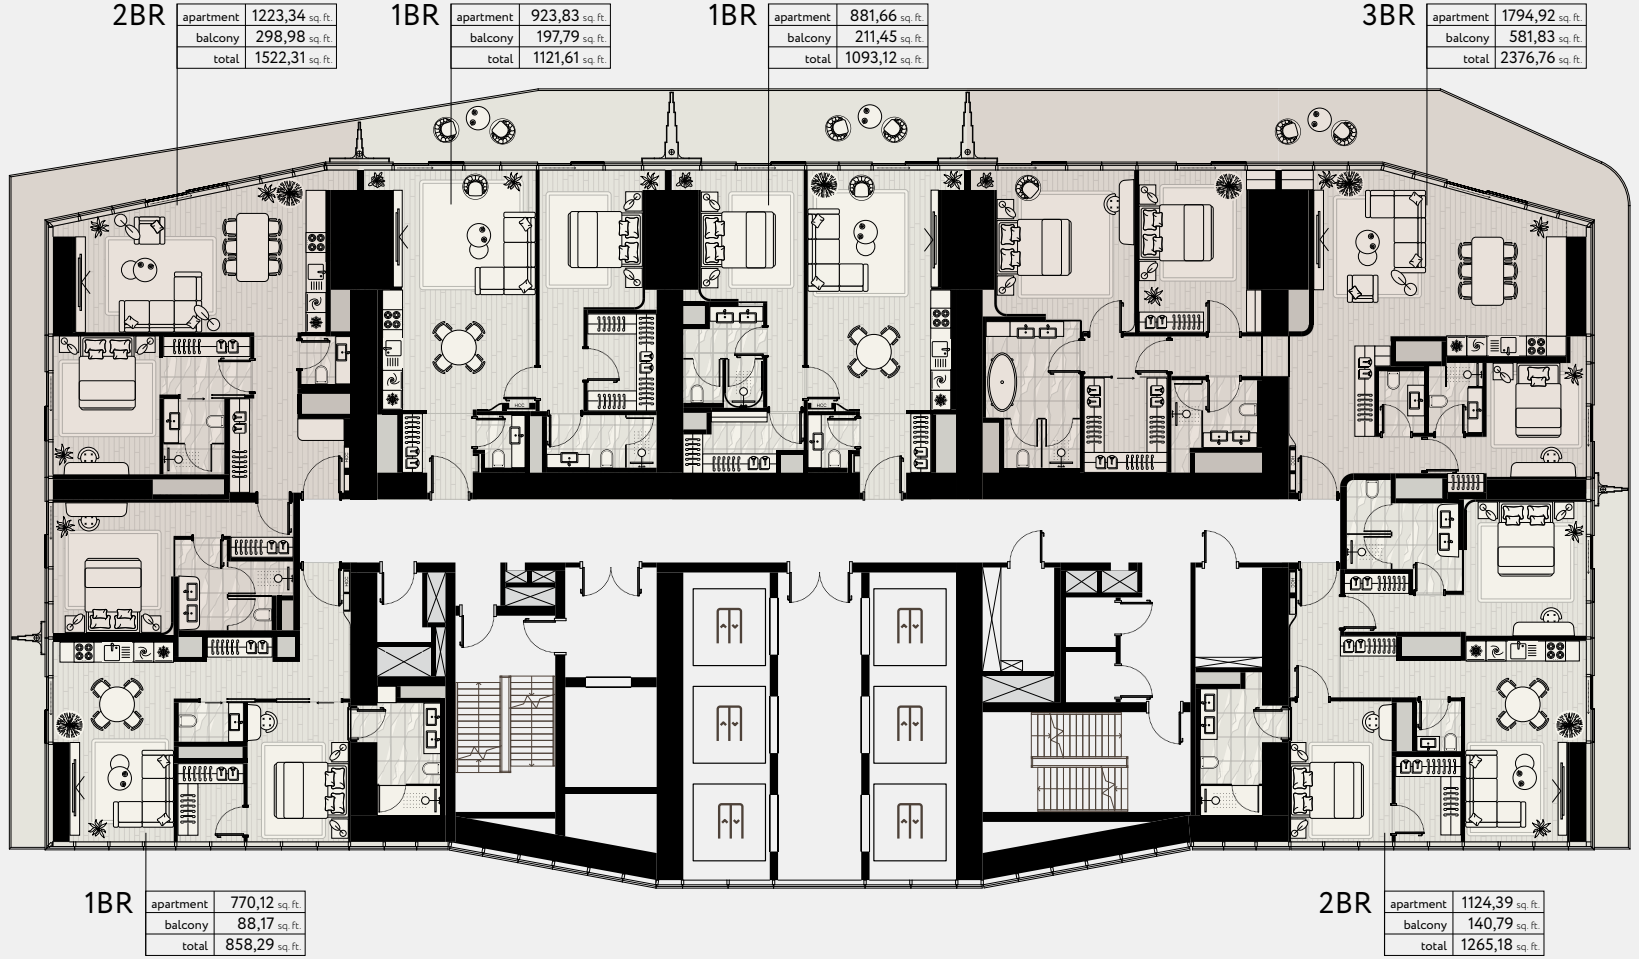

TIER 1 — TYPE B
FLOORS 3, 6, 9, 12, 15

PALM JUMEIRAH

DUBAI MARINA
BLUEWATERS ISLAND

BURJ AL ARAB
BURJ KHALIFA

SHEIKH ZAYED ROAD

RESIDENTIAL FLOORS

TIER 1 — TYPE C
FLOORS 4-5, 7-8,
10-11, 13-14, 16

PALM JUMEIRAH

DUBAI MARINA
BLUEWATERS ISLAND

BURJ AL ARAB
BURJ KHALIFA

SHEIKH ZAYED ROAD

RESIDENTIAL FLOORS

PALM JUMEIRAH

TIER 2.1 — TYPE A
FLOOR 17

DUBAI MARINA
BLUEWATERS ISLAND

BURJ AL ARAB
BURJ KHALIFA

SHEIKH ZAYED ROAD

RESIDENTIAL FLOORS

TIER 2.1 — TYPE B
FLOORS 18-21, 23

PALM JUMEIRAH

DUBAI MARINA
BLUEWATERS ISLAND

BURJ AL ARAB
BURJ KHALIFA

SHEIKH ZAYED ROAD

RESIDENTIAL FLOORS