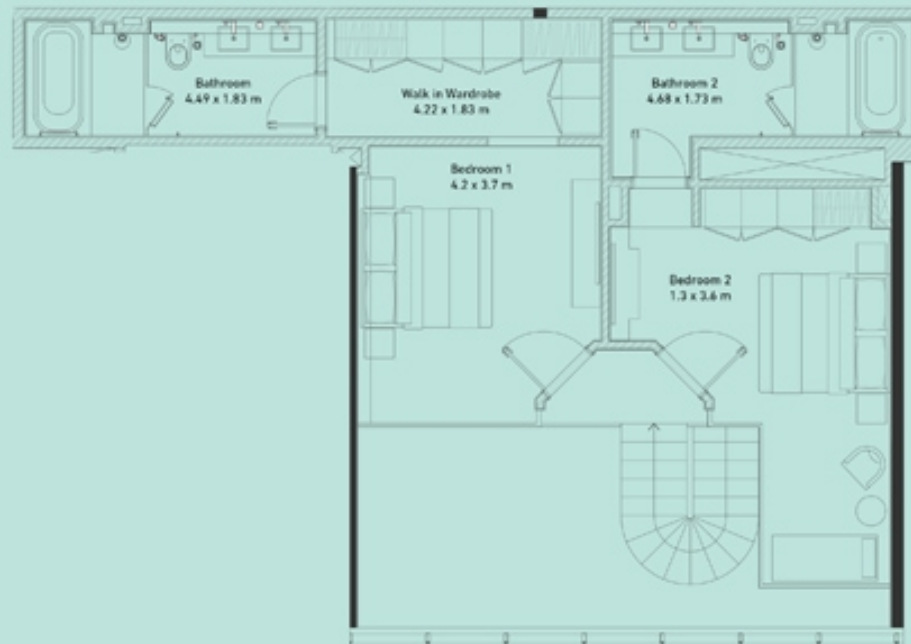

TWO BED ROOM LOFT 2104