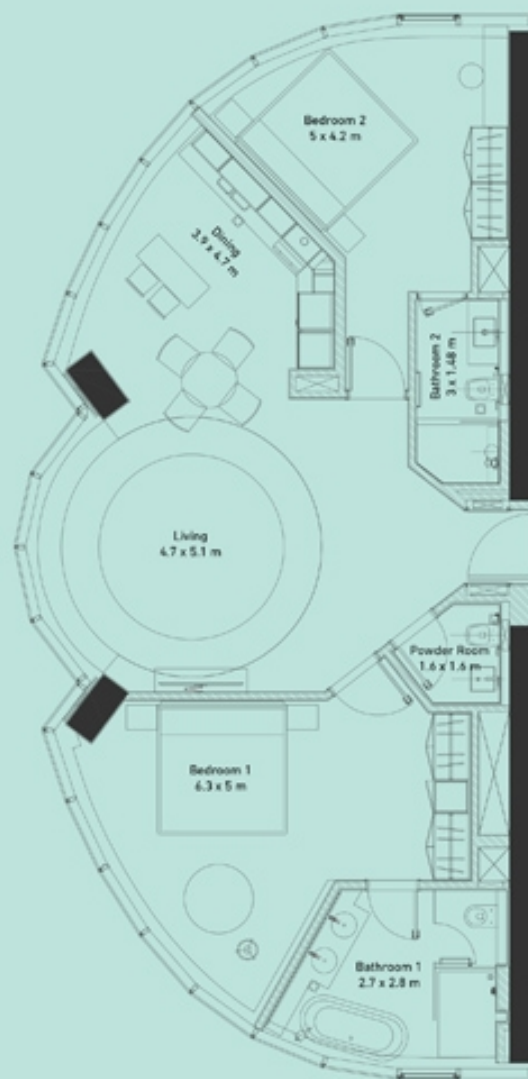

## THE PAD

by OMNIYAT

LOCATION ON SECTION

APARTMENT 403  
1 BEDROOM  
VIEW: CANAL  
CAR PARK: 1  
SIZE: 684 SQFT

## THE PAD

by OMNIYAT

LOCATION ON SECTION

# TWO BED ROOM 201

APARTMENT 201  
2 BEDROOM  
VIEW: BURJ KHALIFA & CANAL  
CAR PARK: 1  
SIZE: 1277 SQFT

THE  
PAD  
by OMNIYAT

LOCATION ON SECTION