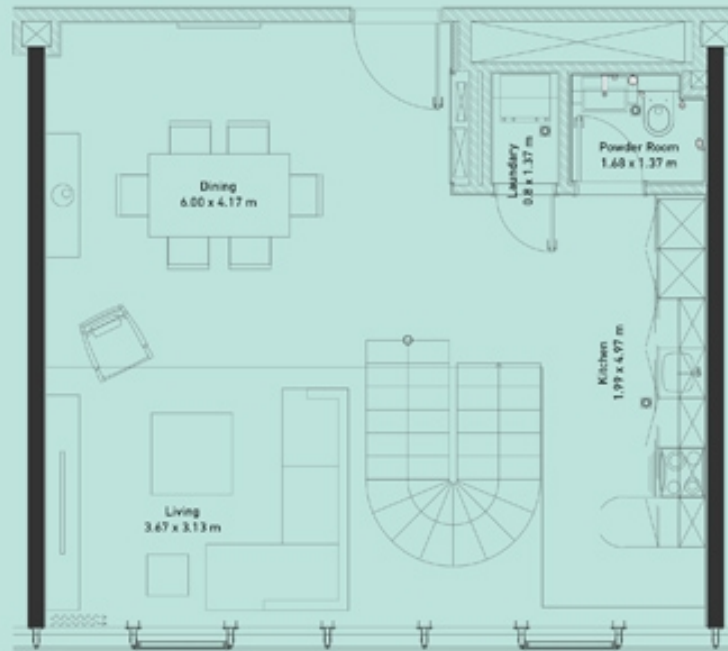

TWO BED ROOM LOFT 2204