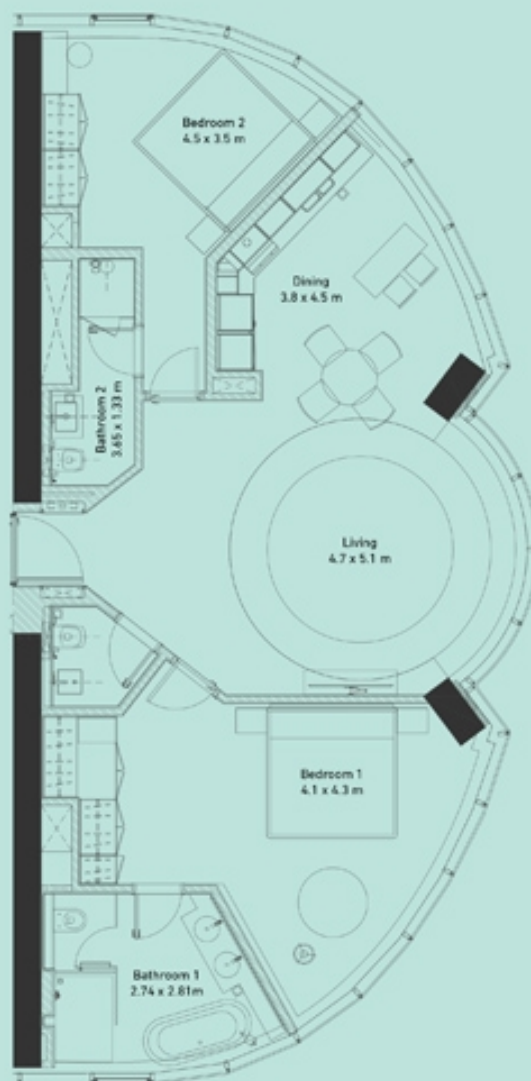

# ONE BED ROOM 1706

**THE  
PAD**  
by OMNIYAT

LOCATION ON SECTION

APARTMENT 1706  
1 BEDROOM  
VIEW: CANAL  
CAR PARK: 1  
SIZE: 685 SQFT

## THE PAD

by OMNIYAT

LOCATION ON SECTION

APARTMENT 403  
1 BEDROOM  
VIEW: CANAL  
CAR PARK: 1  
SIZE: 684 SQFT

## THE PAD

by OMNIYAT

LOCATION ON SECTION

APARTMENT P06  
1 BEDROOM  
VIEW: CANAL  
CAR PARK: 1  
SIZE: 1229 SQFT

## THE PAD

by OMNIYAT

LOCATION ON SECTION

APARTMENT 311  
2 BEDROOM  
VIEW: BURJ KHALIFA & CANAL  
CAR PARK: 1  
SIZE: 1277 SQFT