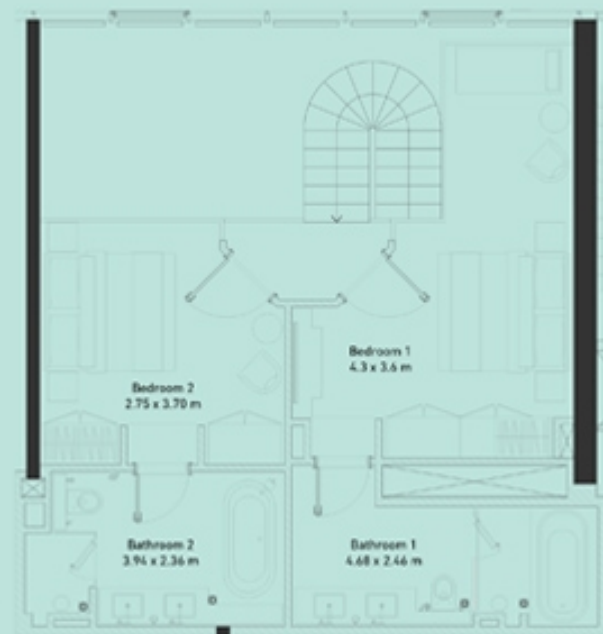

# TWO BED ROOM LOFT 2209

APARTMENT 2209  
2 BEDROOM LOFT  
VIEW: BURJ KHALIFA  
CAR PARK: 1  
SIZE: 1437 SQFT

THE  
PAD  
by OMNIYAT

LOCATION ON SECTION