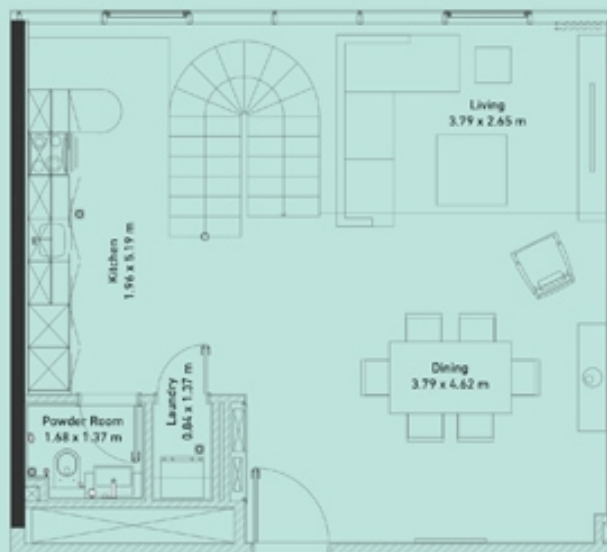

TWO BED ROOM LOFT 2210

APARTMENT 2201
2 BEDROOM LOFT
VIEW: BURJ KHALIFA
CAR PARK: 1
SIZE: 1462 SQFT