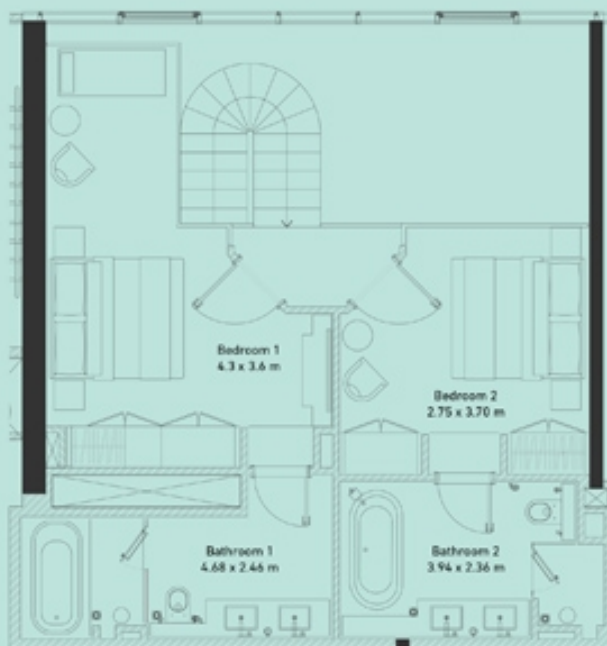

TWO BED ROOM LOFT 2210

APARTMENT 2201
2 BEDROOM LOFT
VIEW: BURJ KHALIFA
CAR PARK: 1
SIZE: 1462 SQFT