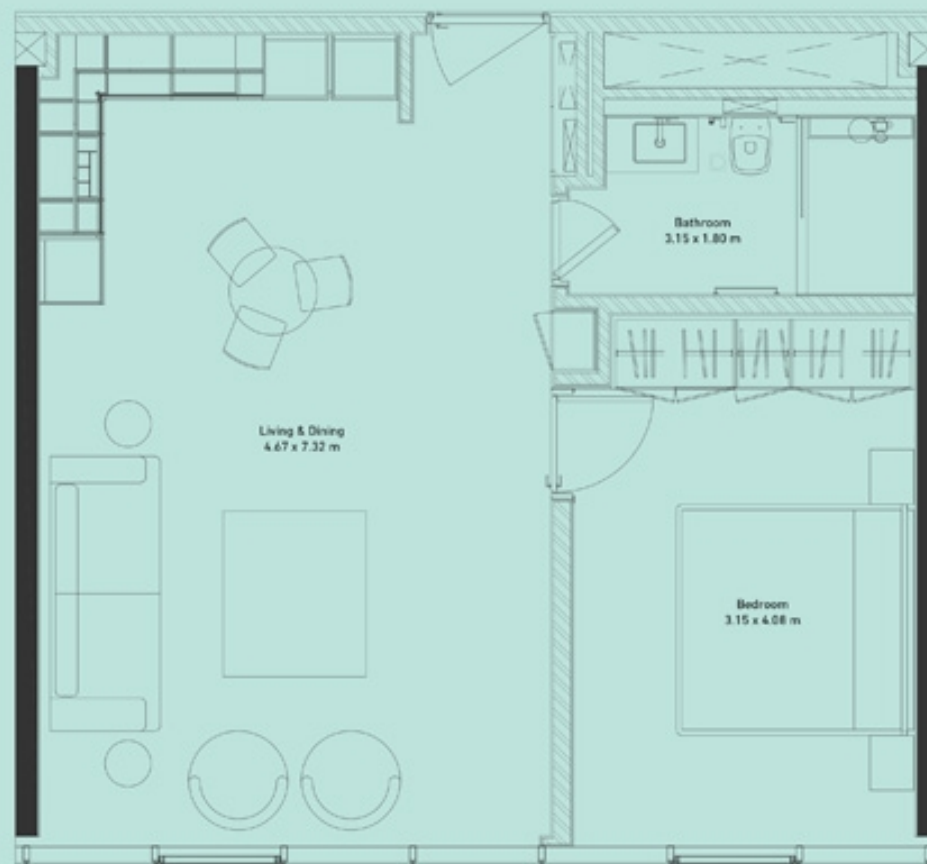

ONE BED ROOM M05

THE PAD

by OMNIYAT

LOCATION ON SECTION

APARTMENT M05
1 BEDROOM
VIEW: CANAL
CAR PARK: 1
SIZE: 684 SQFT