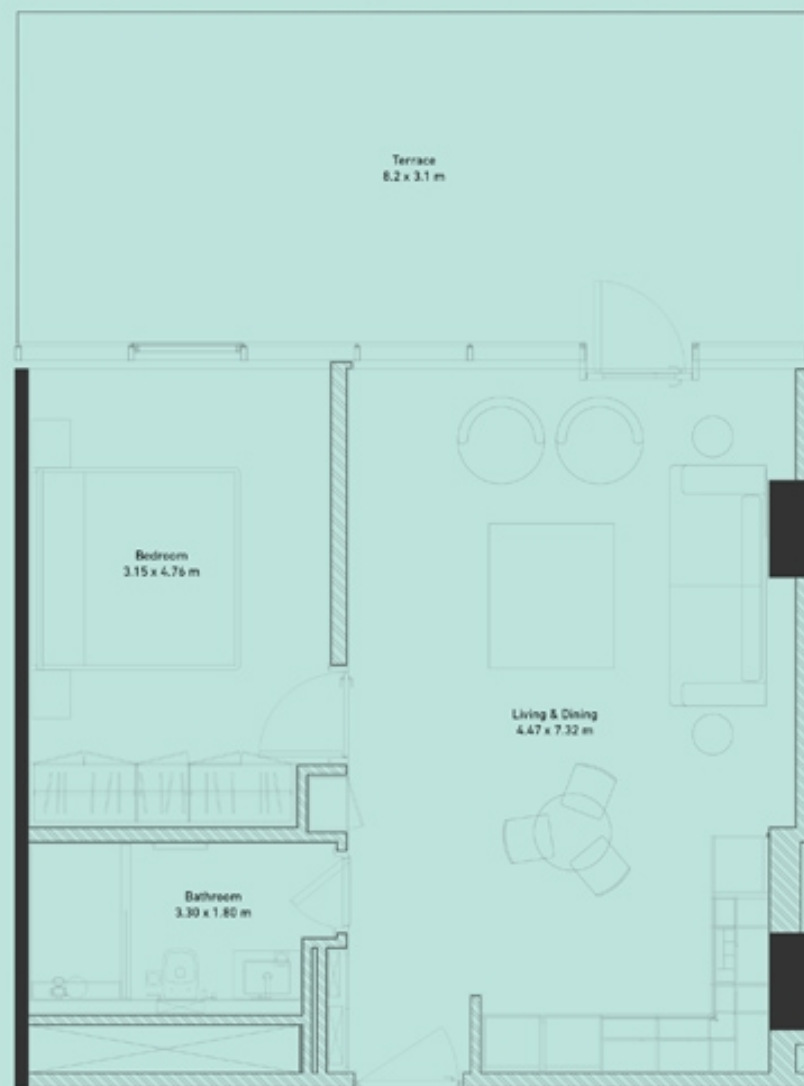

ONE BED ROOM P10

APARTMENT P10
1 BEDROOM
VIEW: BURJ KHALIFA
CAR PARK: 1
SIZE: 945 SQFT

THE PAD

by OMNIYAT

LOCATION ON SECTION