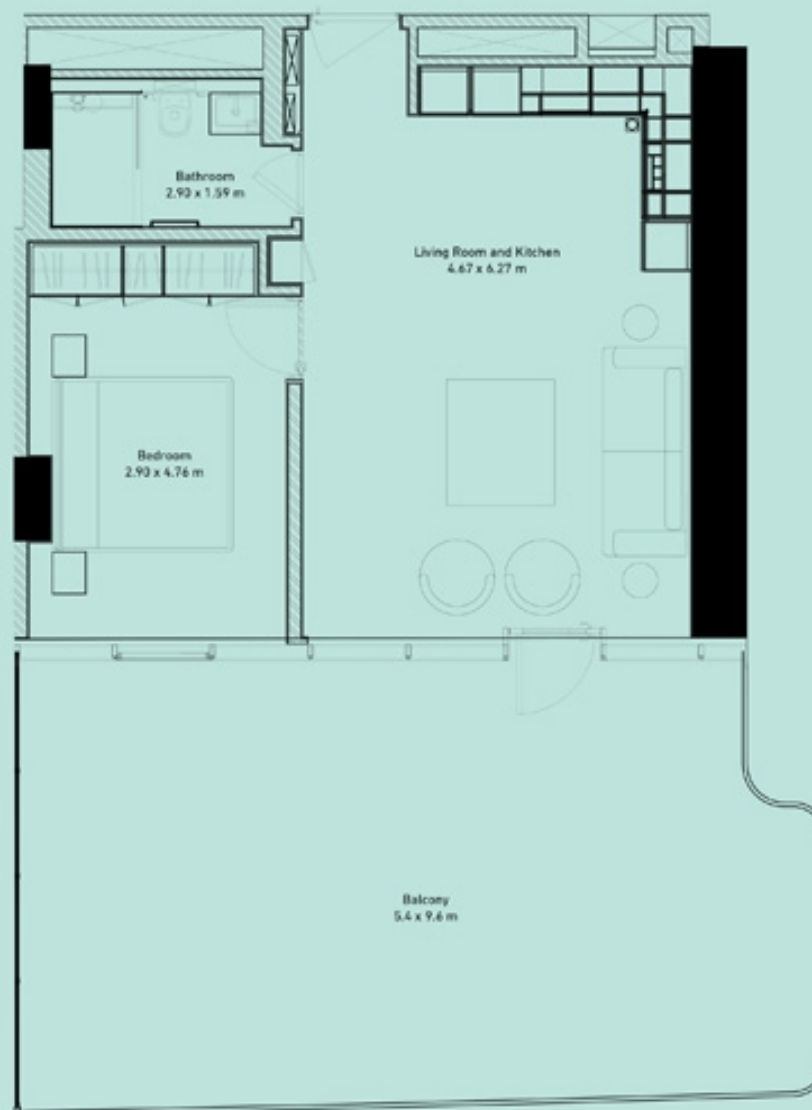

# ONE BED ROOM 1706

**THE  
PAD**  
by OMNIYAT

LOCATION ON SECTION

APARTMENT 1706  
1 BEDROOM  
VIEW: CANAL  
CAR PARK: 1  
SIZE: 685 SQFT

## THE PAD

by OMNIYAT

LOCATION ON SECTION

APARTMENT M05  
1 BEDROOM  
VIEW: CANAL  
CAR PARK: 1  
SIZE: 684 SQFT

## THE PAD

by OMNIYAT

LOCATION ON SECTION

APARTMENT P06  
1 BEDROOM  
VIEW: CANAL  
CAR PARK: 1  
SIZE: 1229 SQFT