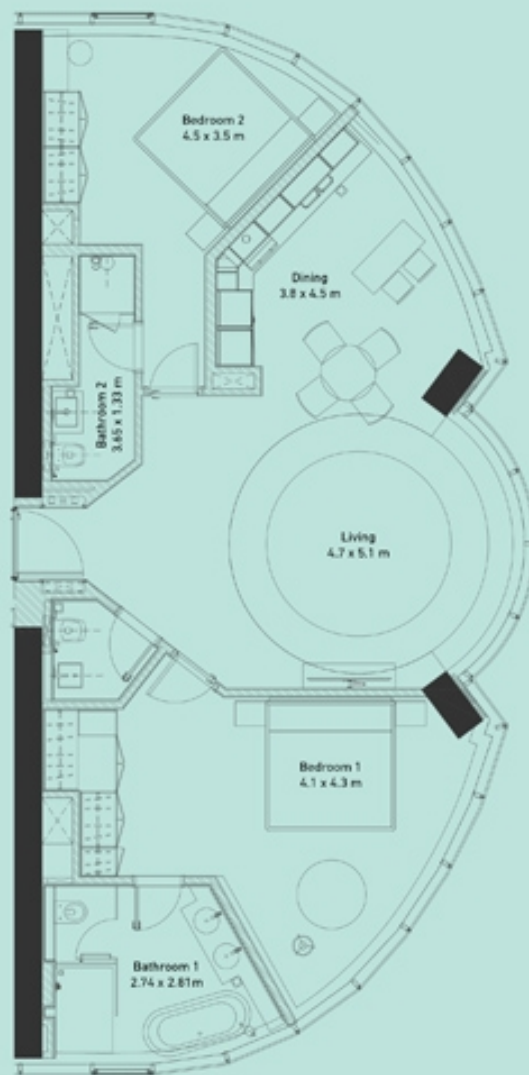

TWO BED ROOM 111

APARTMENT 111
2 BEDROOM
VIEW: BURJ KHALIFA & CANAL
CAR PARK: 1
SIZE: 1277 SQFT

THE PAD

by OMNIYAT

LOCATION ON SECTION