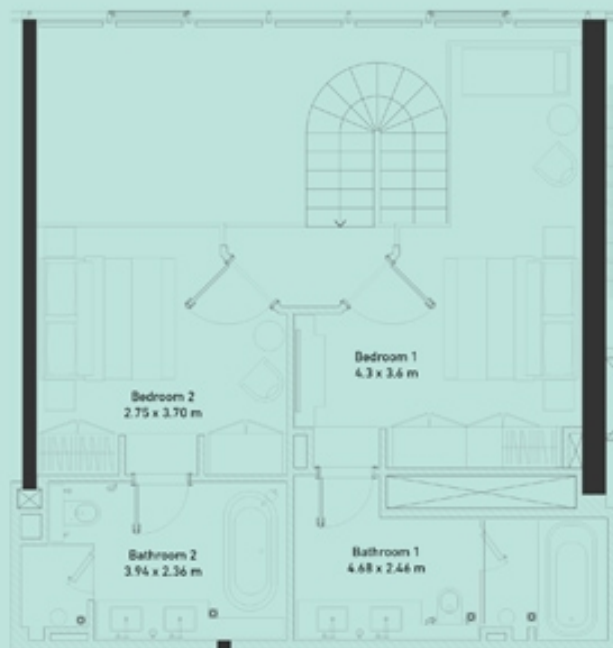

TWO BED ROOM LOFT 2207

APARTMENT 2207
2 BEDROOM LOFT
VIEW: BURJ KHALIFA
CAR PARK: 1
SIZE: 1501 SQFT