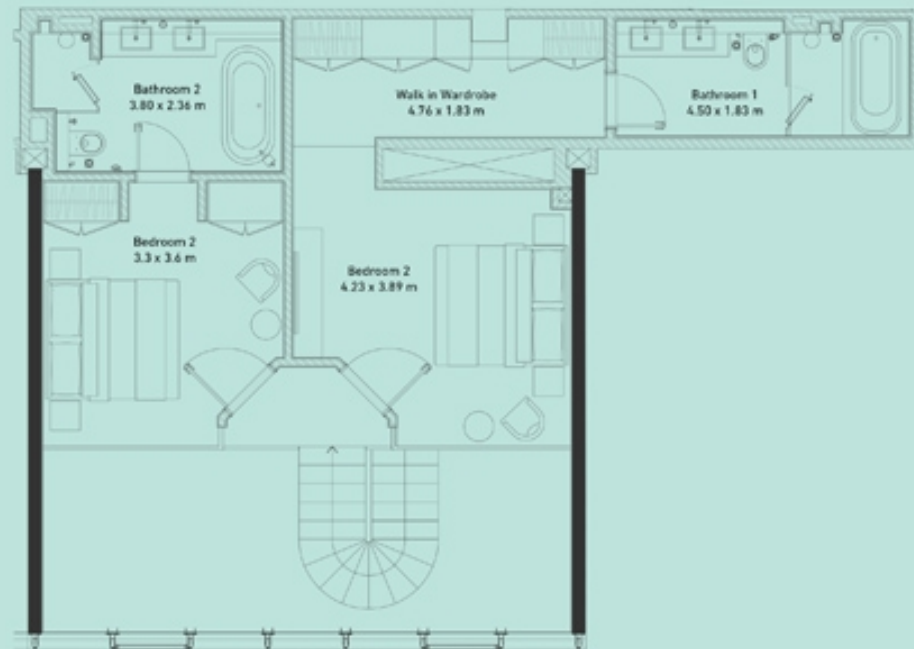

TWO BED ROOM LOFT 2204