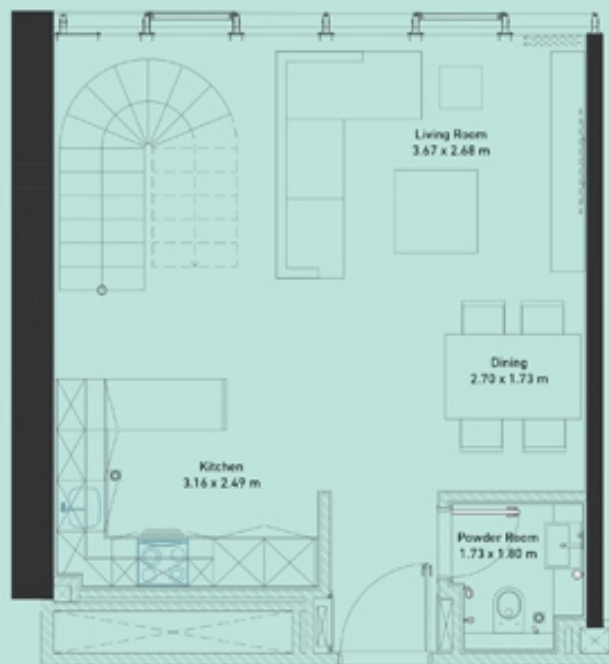

# ONE BED ROOM 1706

**THE  
PAD**  
by OMNIYAT

LOCATION ON SECTION

APARTMENT 1706  
1 BEDROOM  
VIEW: CANAL  
CAR PARK: 1  
SIZE: 685 SQFT

# ONE BED ROOM 403

## THE PAD

by OMNIYAT

LOCATION ON SECTION

APARTMENT 403  
1 BEDROOM  
VIEW: CANAL  
CAR PARK: 1  
SIZE: 684 SQFT

# ONE BED ROOM LOFT 2108

APARTMENT 2108  
1 BEDROOM LOFT  
VIEW: BURJ KHALIFA  
CAR PARK: 1  
SIZE: 1015 SQFT