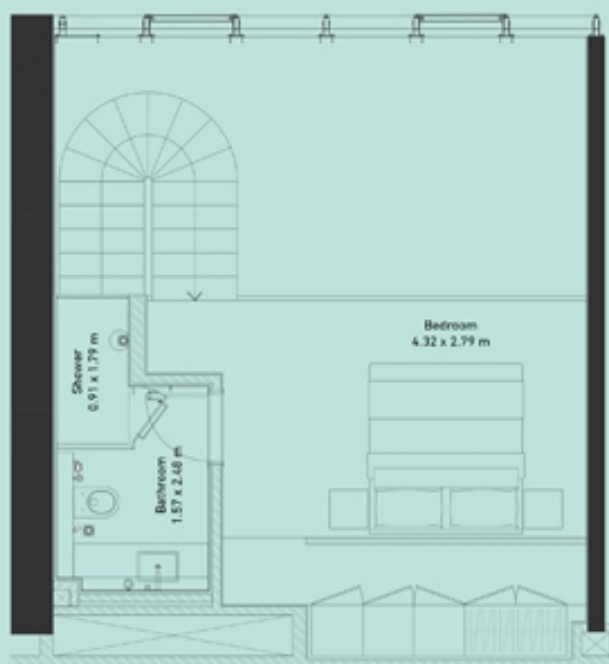

# ONE BED ROOM 1706

**THE  
PAD**  
by OMNIYAT

LOCATION ON SECTION

APARTMENT 1706  
1 BEDROOM  
VIEW: CANAL  
CAR PARK: 1  
SIZE: 685 SQFT

# ONE BED ROOM 403

## THE PAD

by OMNIYAT

LOCATION ON SECTION

APARTMENT 403  
1 BEDROOM  
VIEW: CANAL  
CAR PARK: 1  
SIZE: 684 SQFT

# ONE BED ROOM LOFT 2108

APARTMENT 2108  
1 BEDROOM LOFT  
VIEW: BURJ KHALIFA  
CAR PARK: 1  
SIZE: 1015 SQFT