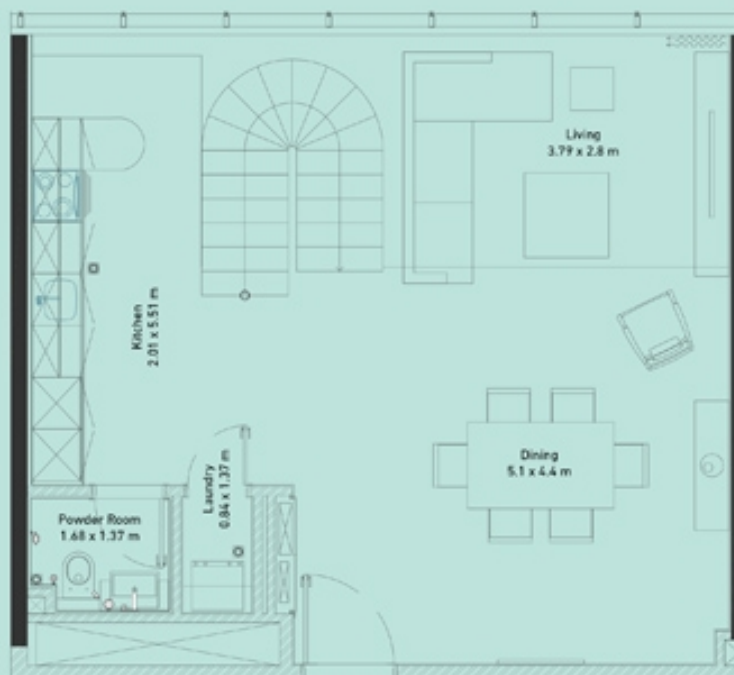

TWO BED ROOM LOFT 2110