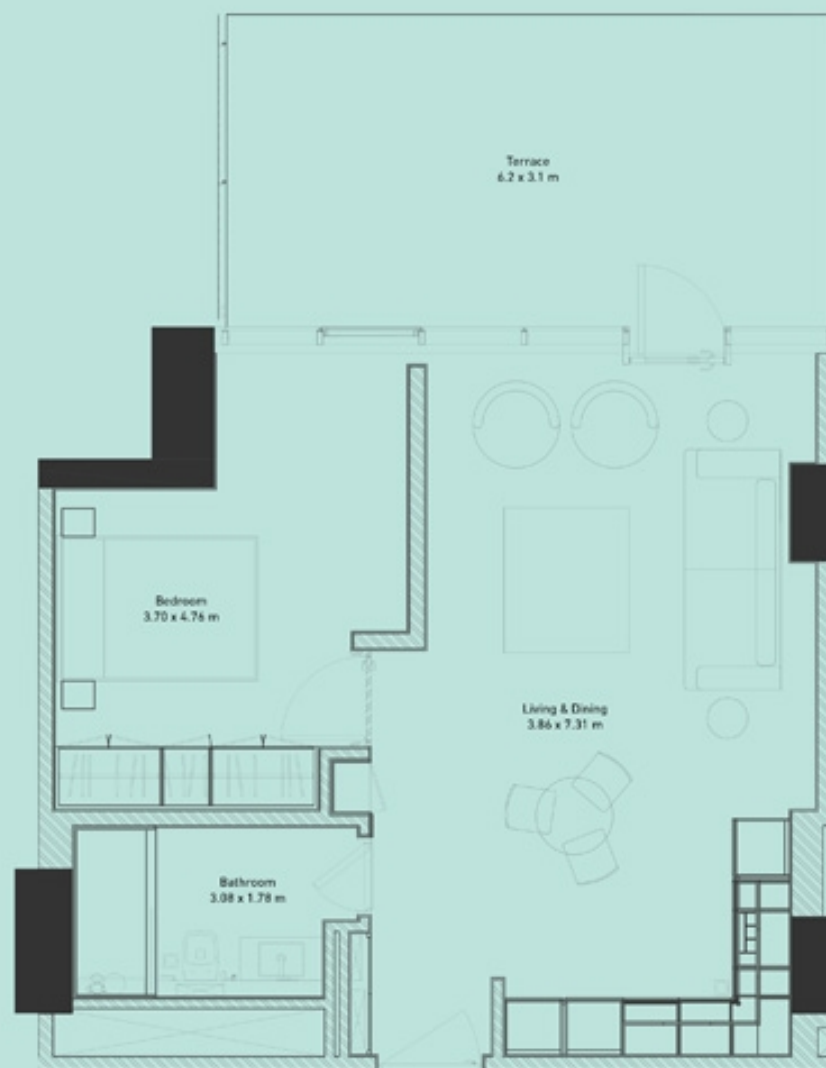

## THE PAD

by OMNIYAT

LOCATION ON SECTION

APARTMENT P06  
1 BEDROOM  
VIEW: CANAL  
CAR PARK: 1  
SIZE: 1229 SQFT

# ONE BED ROOM P08

**THE  
PAD**  
by OMNIVAT

LOCATION ON SECTION

APARTMENT P08  
1 BEDROOM  
VIEW: BURJ KHALIFA  
CAR PARK: 1  
SIZE: 863 SQFT