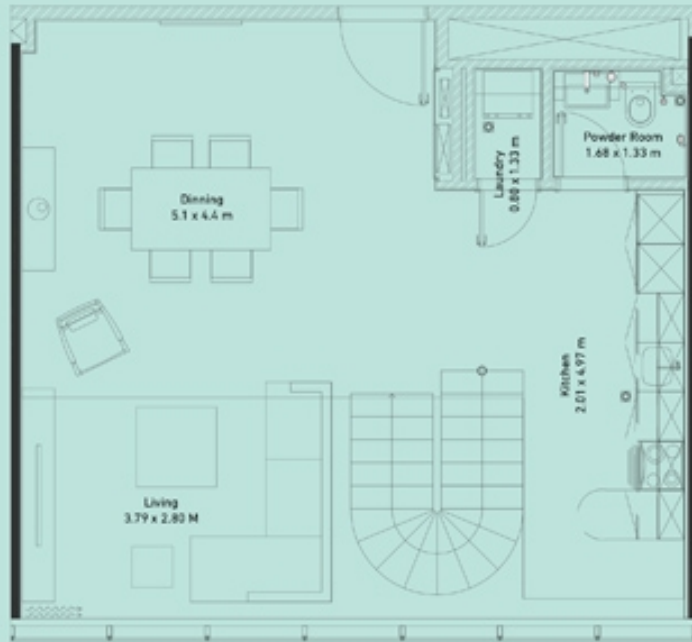

TWO BED ROOM LOFT 2104