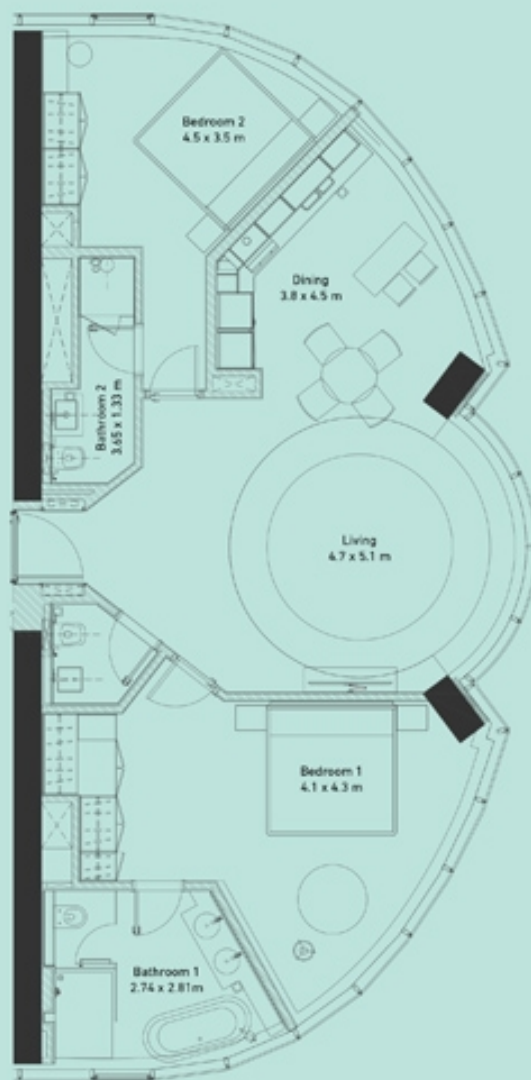

# ONE BED ROOM 1706

**THE  
PAD**  
by OMNIYAT

LOCATION ON SECTION

APARTMENT 1706  
1 BEDROOM  
VIEW: CANAL  
CAR PARK: 1  
SIZE: 685 SQFT

## THE PAD

by OMNIYAT

LOCATION ON SECTION

APARTMENT 403  
1 BEDROOM  
VIEW: CANAL  
CAR PARK: 1  
SIZE: 684 SQFT

## THE PAD

by OMNIYAT

LOCATION ON SECTION

APARTMENT P06  
1 BEDROOM  
VIEW: CANAL  
CAR PARK: 1  
SIZE: 1229 SQFT

# TWO BED ROOM 211

APARTMENT 211

2 BEDROOM

VIEW: BURJ KHALIFA & CANAL

CAR PARK: 1

SIZE: 1277 SQFT