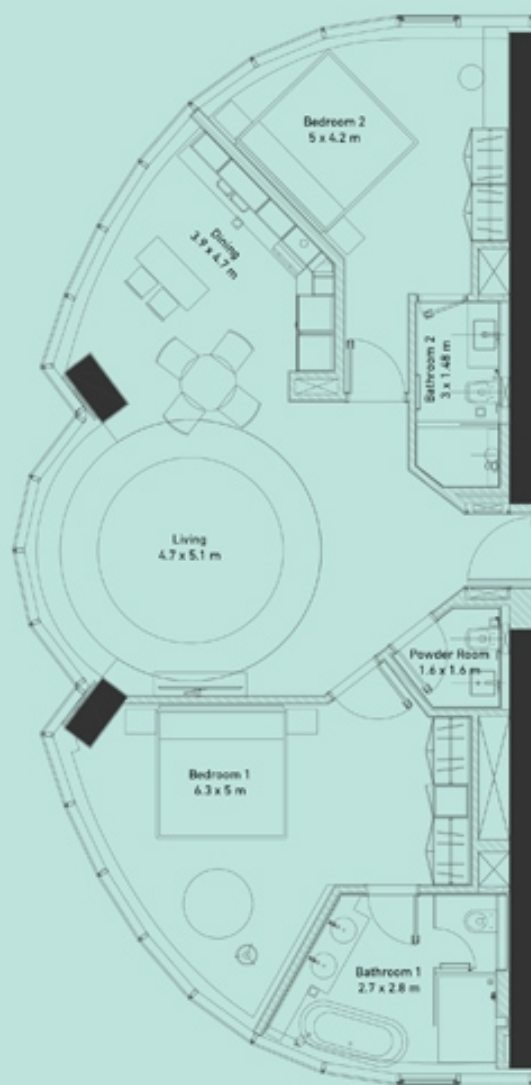

# ONE BED ROOM 1706

**THE  
PAD**  
by OMNIYAT

LOCATION ON SECTION

APARTMENT 1706  
1 BEDROOM  
VIEW: CANAL  
CAR PARK: 1  
SIZE: 685 SQFT

## THE PAD

by OMNIYAT

LOCATION ON SECTION

APARTMENT 403  
1 BEDROOM  
VIEW: CANAL  
CAR PARK: 1  
SIZE: 684 SQFT

## THE PAD

by OMNIYAT

LOCATION ON SECTION

APARTMENT 311  
2 BEDROOM  
VIEW: BURJ KHALIFA & CANAL  
CAR PARK: 1  
SIZE: 1277 SQFT

## THE PAD

by OMNIVAT

LOCATION ON SECTION

APARTMENT 401  
2 BEDROOM  
VIEW: BURJ KHALIFA & CANAL  
CAR PARK: 1  
SIZE: 1277 SQFT