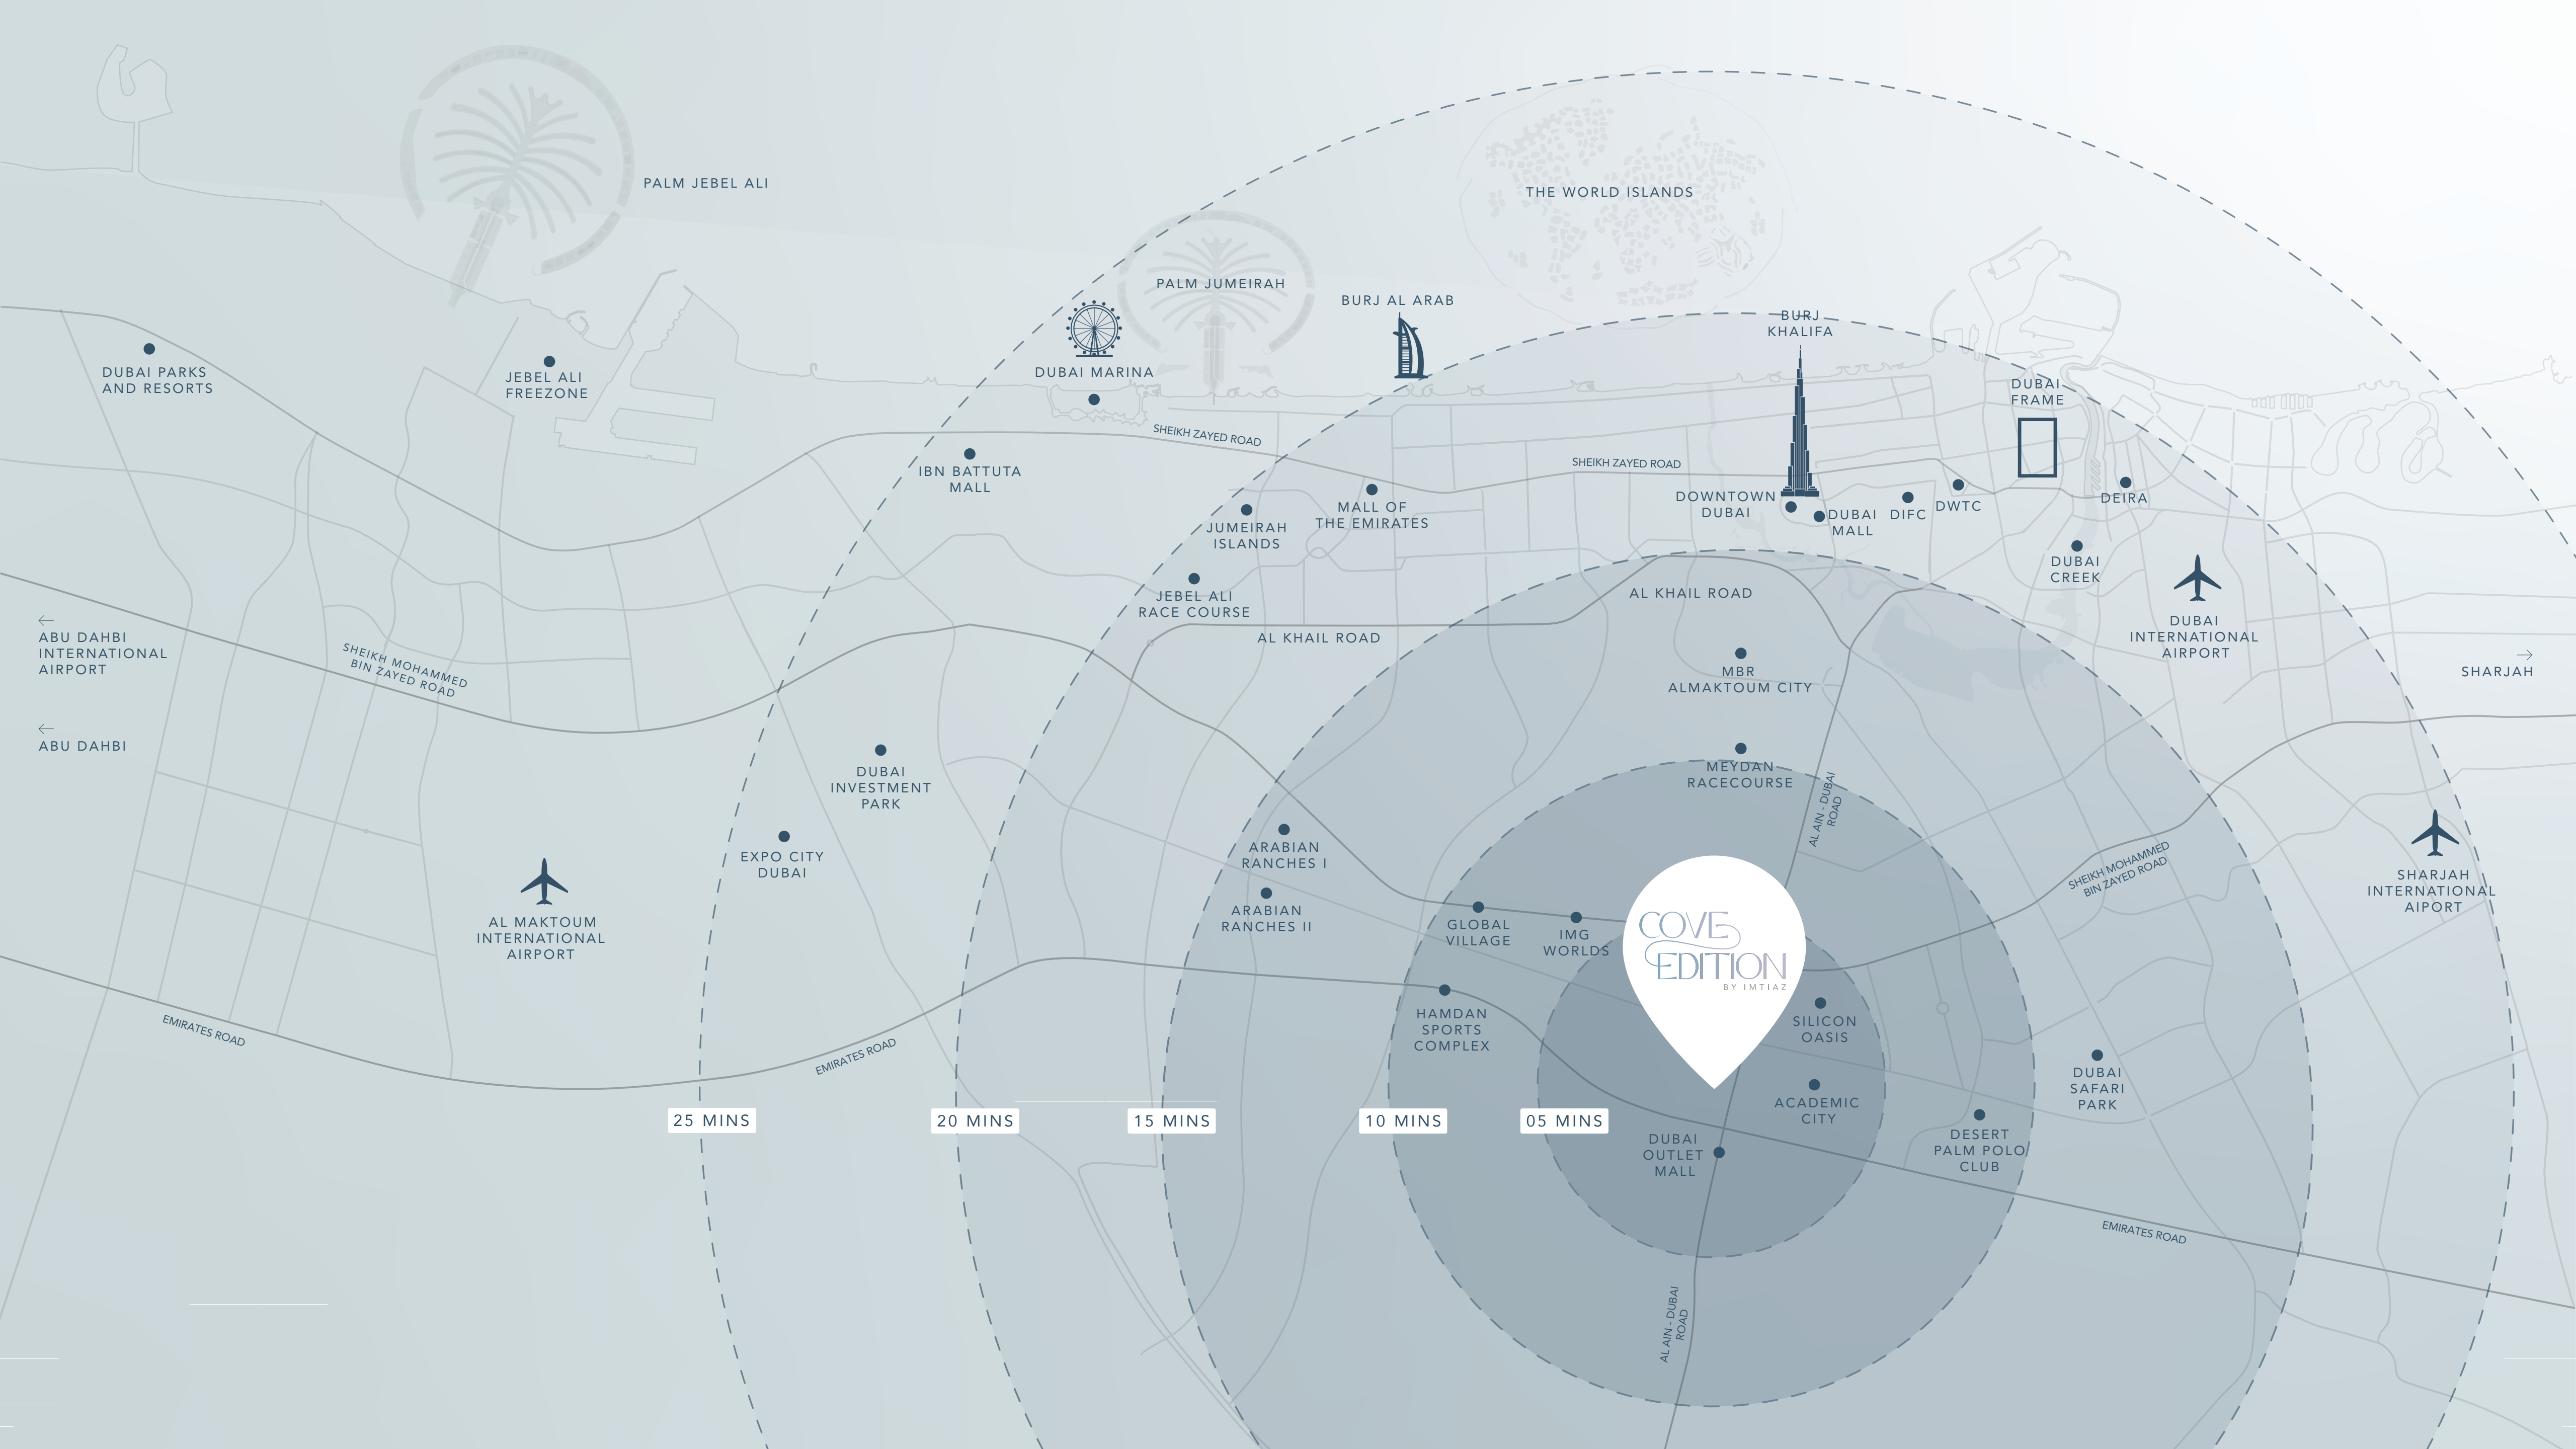

Cabanas

Rooftop
Lounges

Extra Visitor's
Parking

Kids Pool

Club Room

Private
Pool

Rooftop Pool

Fully Furnished

BBQ Area

COVE
EDITION
BY IMTIAZ

25 MINS

20 MINS

15 MINS

10 MINS

05 MINS

PALM JEBEL ALI

THE WORLD ISLANDS

PALM JUMEIRAH

BURJ AL ARAB

BURJ KHALIFA

DUBAI PARKS AND RESORTS

JEBEL ALI FREEZONE

DUBAI MARINA

DUBAI FRAME

IBN BATTUTA MALL

DOWNTOWN DUBAI

DUBAI CREEK

JUMEIRAH ISLANDS

MALL OF THE EMIRATES

DIFC

DWTC

DEIRA

← ABU DAHBI INTERNATIONAL AIRPORT

SHEIKH MOHAMMED BIN ZAYED ROAD

JEBEL ALI RACE COURSE

AL KHAIL ROAD

DUBAI INTERNATIONAL AIRPORT

AL KHAIL ROAD

MBR ALMAKTOUM CITY

→ SHARJAH

← ABU DAHBI

DUBAI INVESTMENT PARK

MEYDAN RACECOURSE

SHARJAH INTERNATIONAL AIRPORT

AL MAKTOUM INTERNATIONAL AIRPORT

EXPO CITY DUBAI

ARABIAN RANCHES I

ARABIAN RANCHES II

GLOBAL VILLAGE

IMG WORLDS

SHEIKH MOHAMMED BIN ZAYED ROAD

EMIRATES ROAD

EMIRATES ROAD

AL AIN - DUBAI ROAD

SILICON OASIS

ACADEMIC CITY

DUBAI SAFARI PARK

25 MINS

20 MINS

15 MINS

10 MINS

05 MINS

DUBAI OUTLET MALL

DESERT PALM POLO CLUB

EMIRATES ROAD

AL AIN - DUBAI ROAD