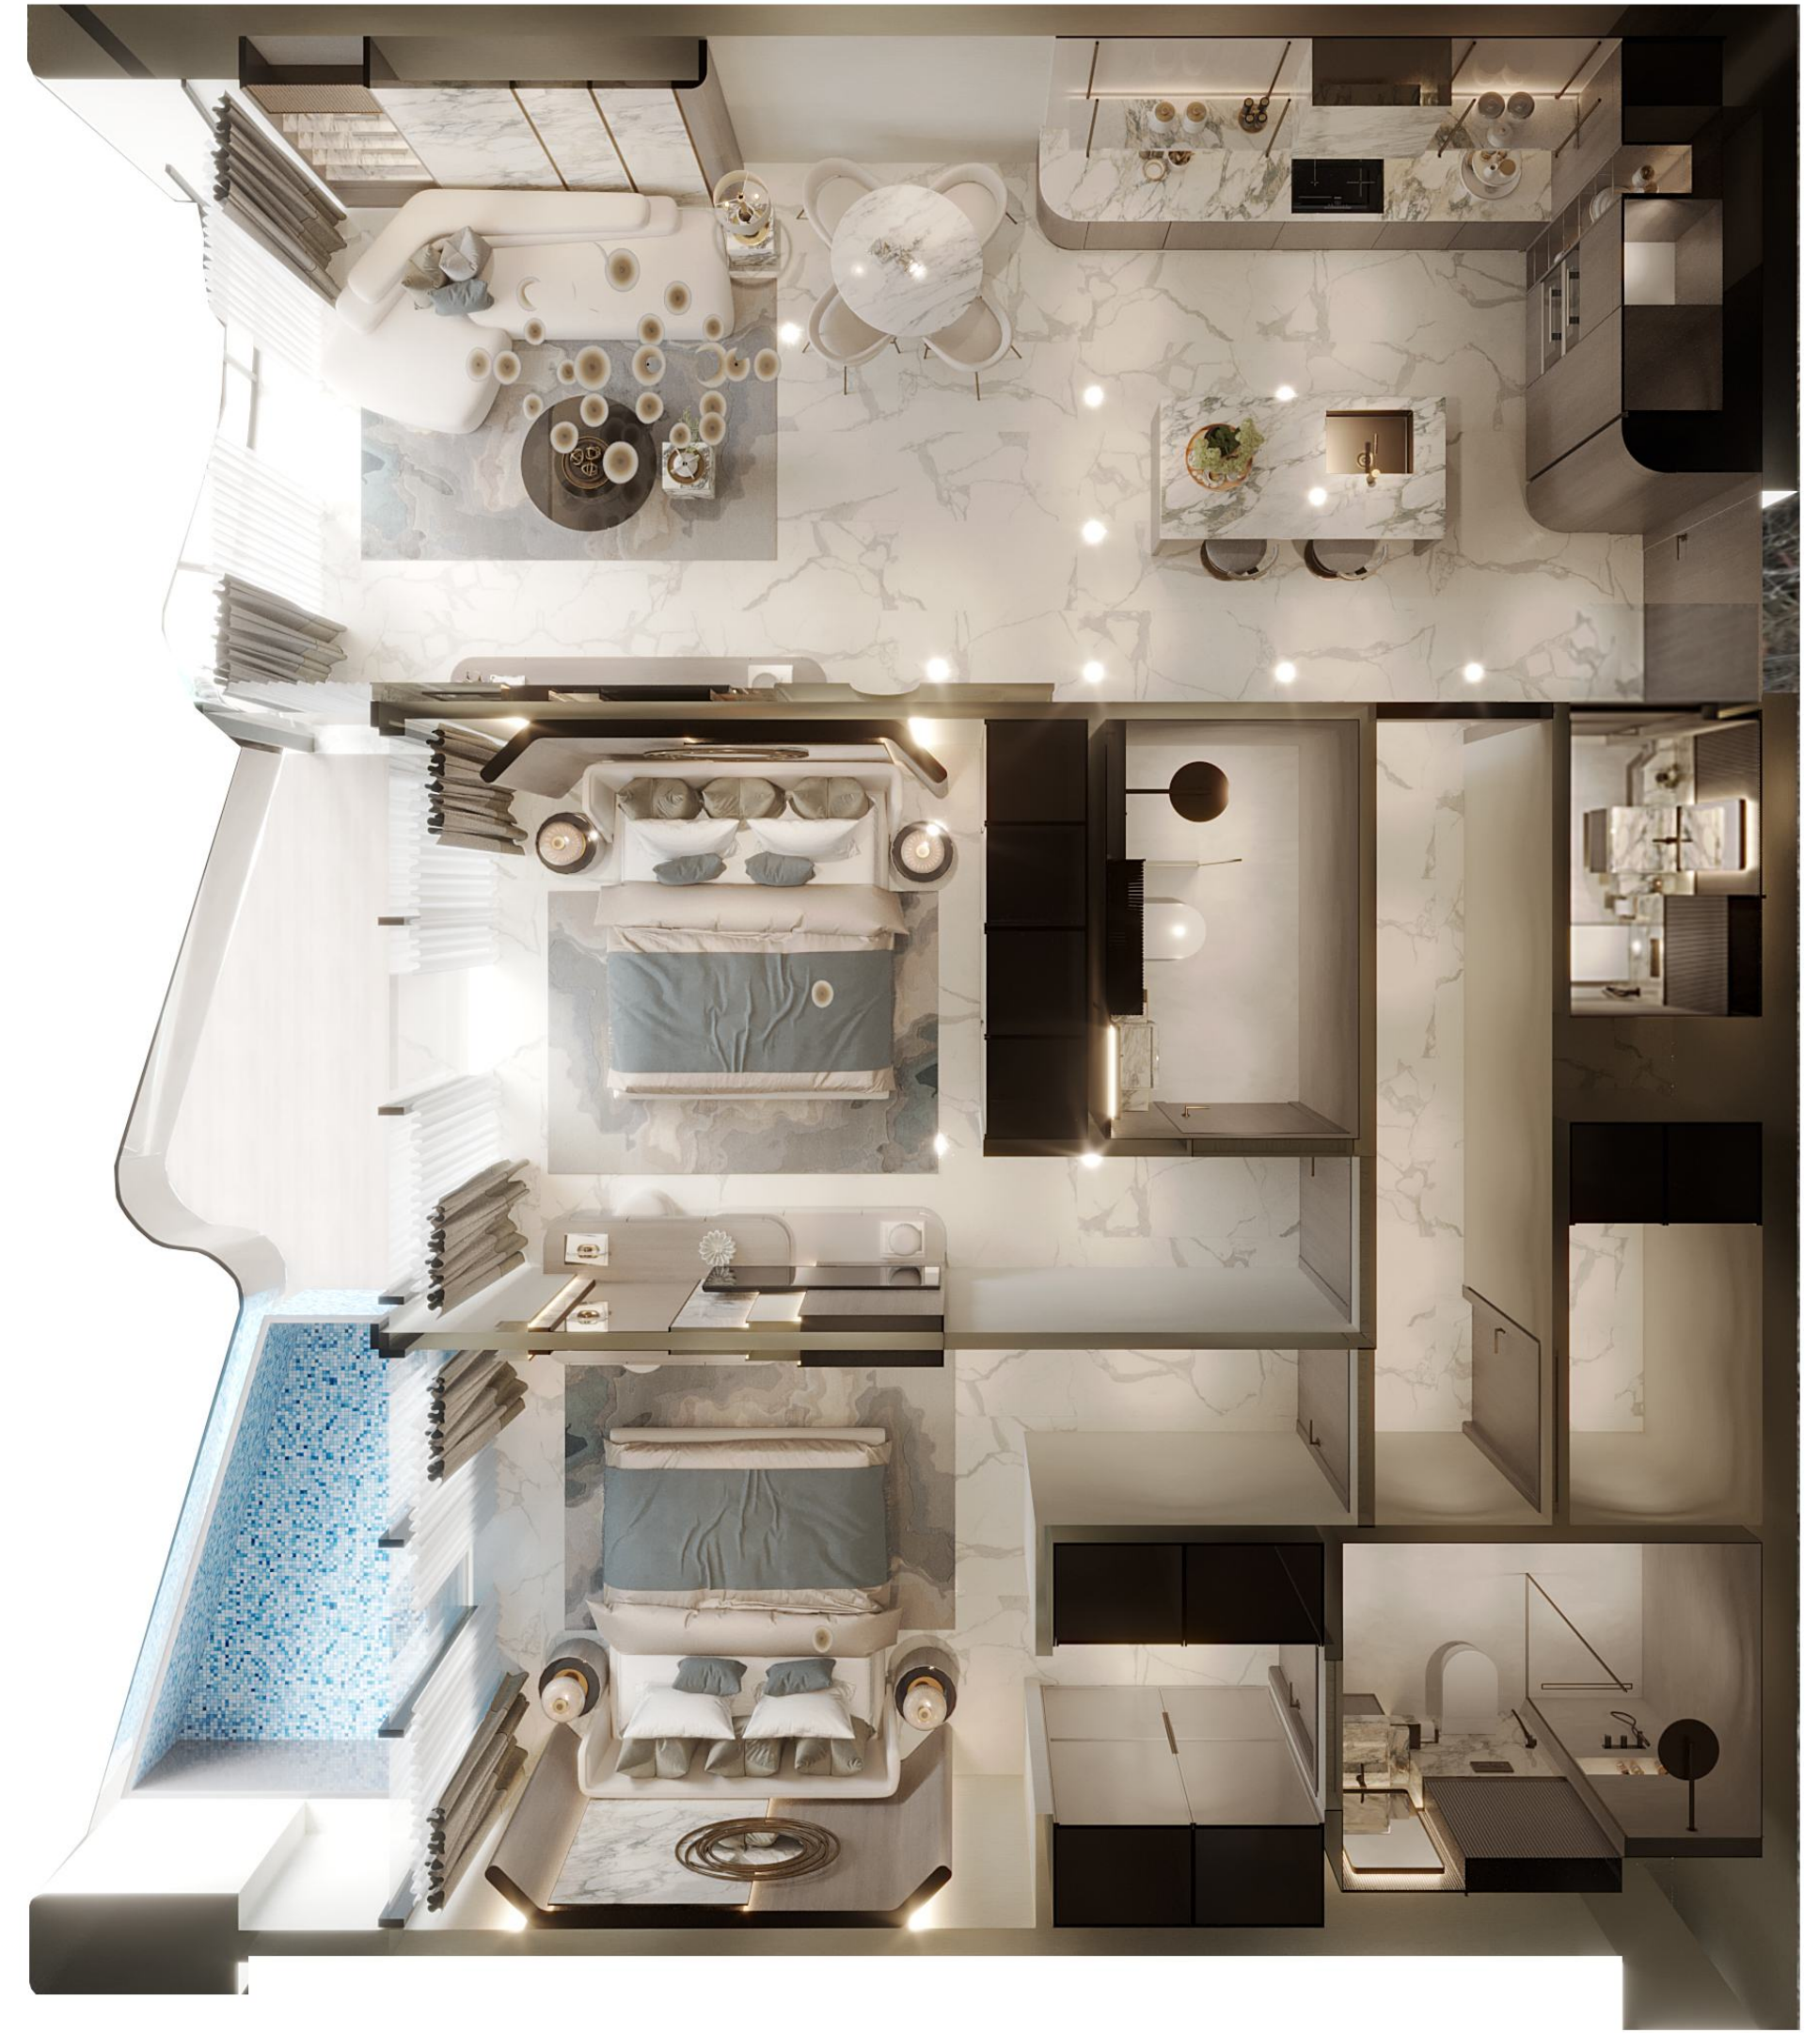

# One Bedroom Apartments

Elevate your lifestyle with this luxurious one-bedroom apartment, where every detail has been carefully curated for a truly sophisticated environment.

Area starting from 804 Sq.ft.

---

Up to 1171 Sq.ft.

# *Two Bedroom Apartments*

Enhance your way of life with this exquisite two-bedroom apartment, meticulously crafted to create an atmosphere of upscale living.

Area starting from 1112 Sq.ft.

---

Up to 2032 Sq.ft.

# Three Bedroom Apartments

Every corner is thoughtfully designed to offer you a life of sophistication and luxury

Area starting from 1526 Sq.ft.

---

Up to 2122 Sq.ft.