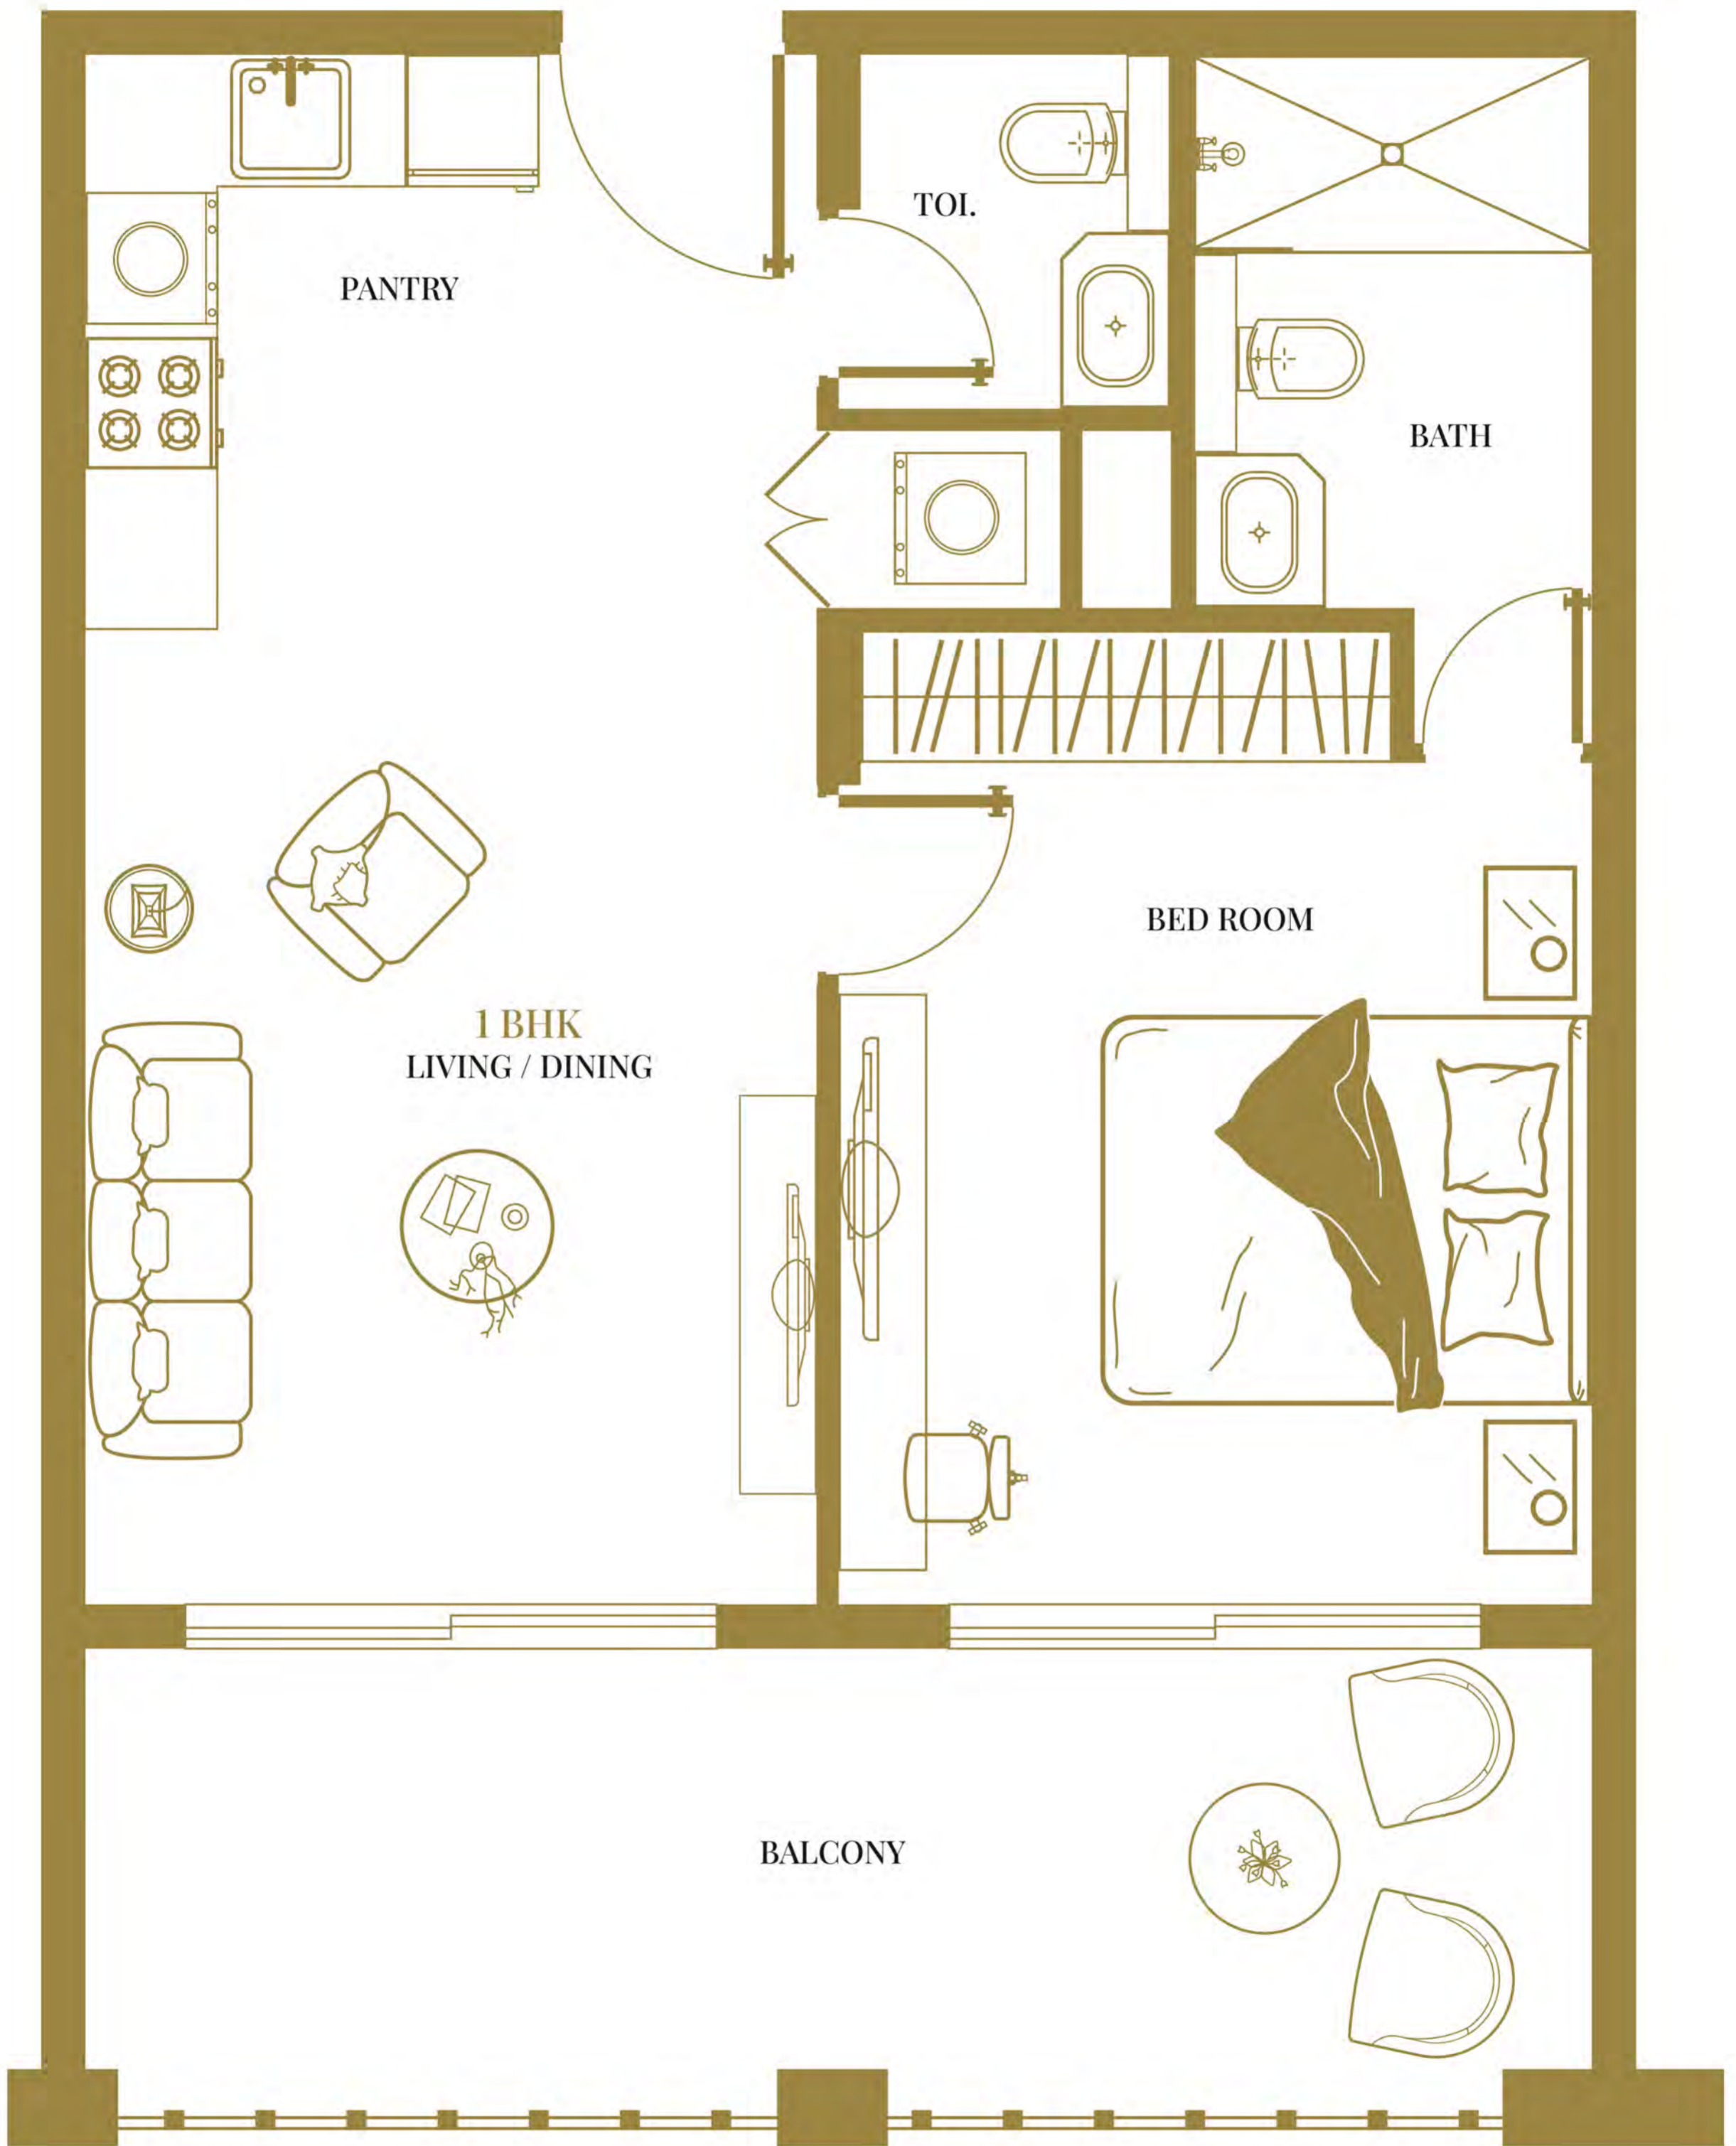

DOLCE VITA'S CLASSIC *Homes*

PALATIAL STUDIO

Dolce Vita Classic Studio is the perfect choice for seeking a cozy and comfortable living space, with ample room to relax and unwind, every detail is carefully designed to meet your needs and exceed your expectations.

DOLCE VITA'S CLASSIC *Homes*

LAVISH 1BHK

Dolce Vita's Classic 1BHK offers the perfect balance of comfort and convenience, featuring a luxurious bedroom with a private bathroom, plus an extra guest powder bathroom, separate laundry room, and ample space to create your own oasis.

DOLCE VITA'S LUXURY *Homes*

IMPERIAL 1BHK

Dolce Vita's Luxury 1 BHK redefines luxury living with an exquisite bedroom adorned with premium finishes, two lavish full bathrooms, and a bespoke multi-utility space that can be customized to suit your unique needs.

DOLCE VITA'S LUXURY *Homes*

ROYAL 2 BHK

Dolce Vita's Luxury 2BHK offers the ultimate in grandeur and luxurious living, boasting two majestic bedrooms, two opulent full bathrooms, a specially-designed multi-utility room, a stunning kitchen, and a sprawling amount of space to make your own.