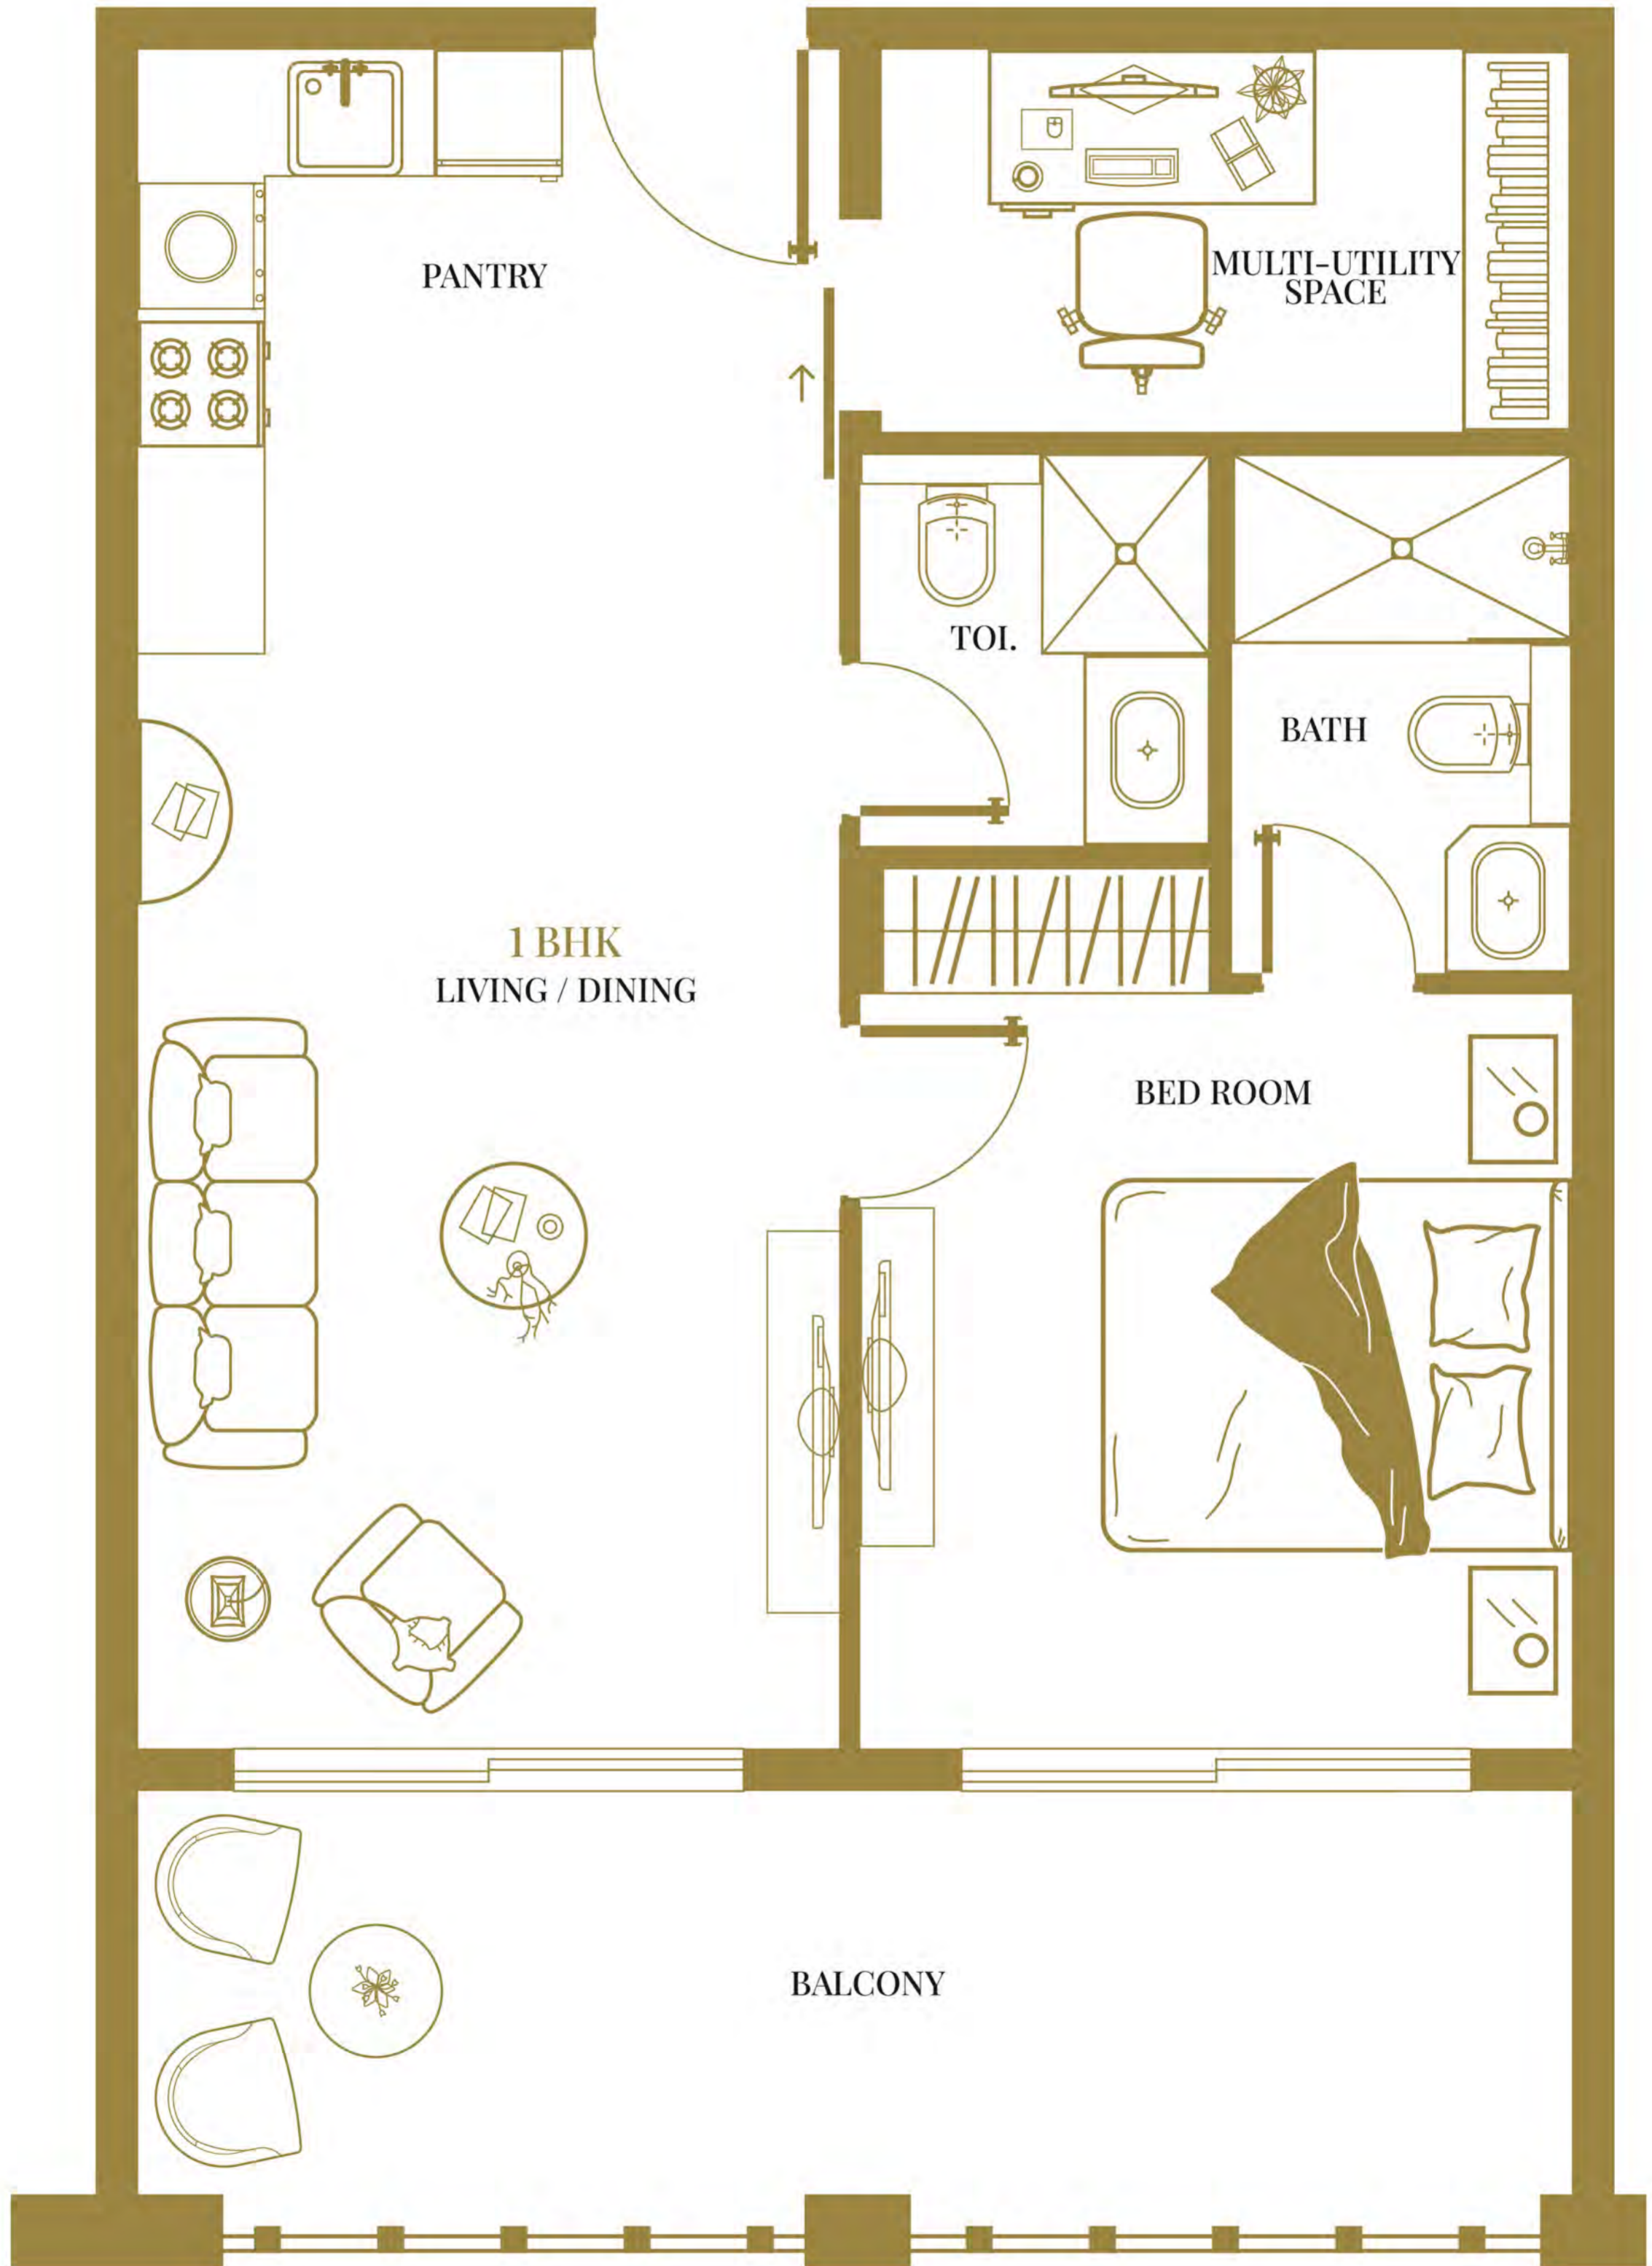

DOLCE VITA'S CLASSIC *Homes*

LAVISH 1BHK

Dolce Vita's Classic 1BHK offers the perfect balance of comfort and convenience, featuring a luxurious bedroom with a private bathroom, plus an extra guest powder bathroom, separate laundry room, and ample space to create your own oasis.

DOLCE VITA'S LUXURY *Homes*

IMPERIAL 1BHK

Dolce Vita's Luxury 1 BHK redefines luxury living with an exquisite bedroom adorned with premium finishes, two lavish full bathrooms, and a bespoke multi-utility space that can be customized to suit your unique needs.

DOLCE VITA'S LUXURY *Homes*

ROYAL 2 BHK

Dolce Vita's Luxury 2BHK offers the ultimate in grandeur and luxurious living, boasting two majestic bedrooms, two opulent full bathrooms, a specially-designed multi-utility room, a stunning kitchen, and a sprawling amount of space to make your own.