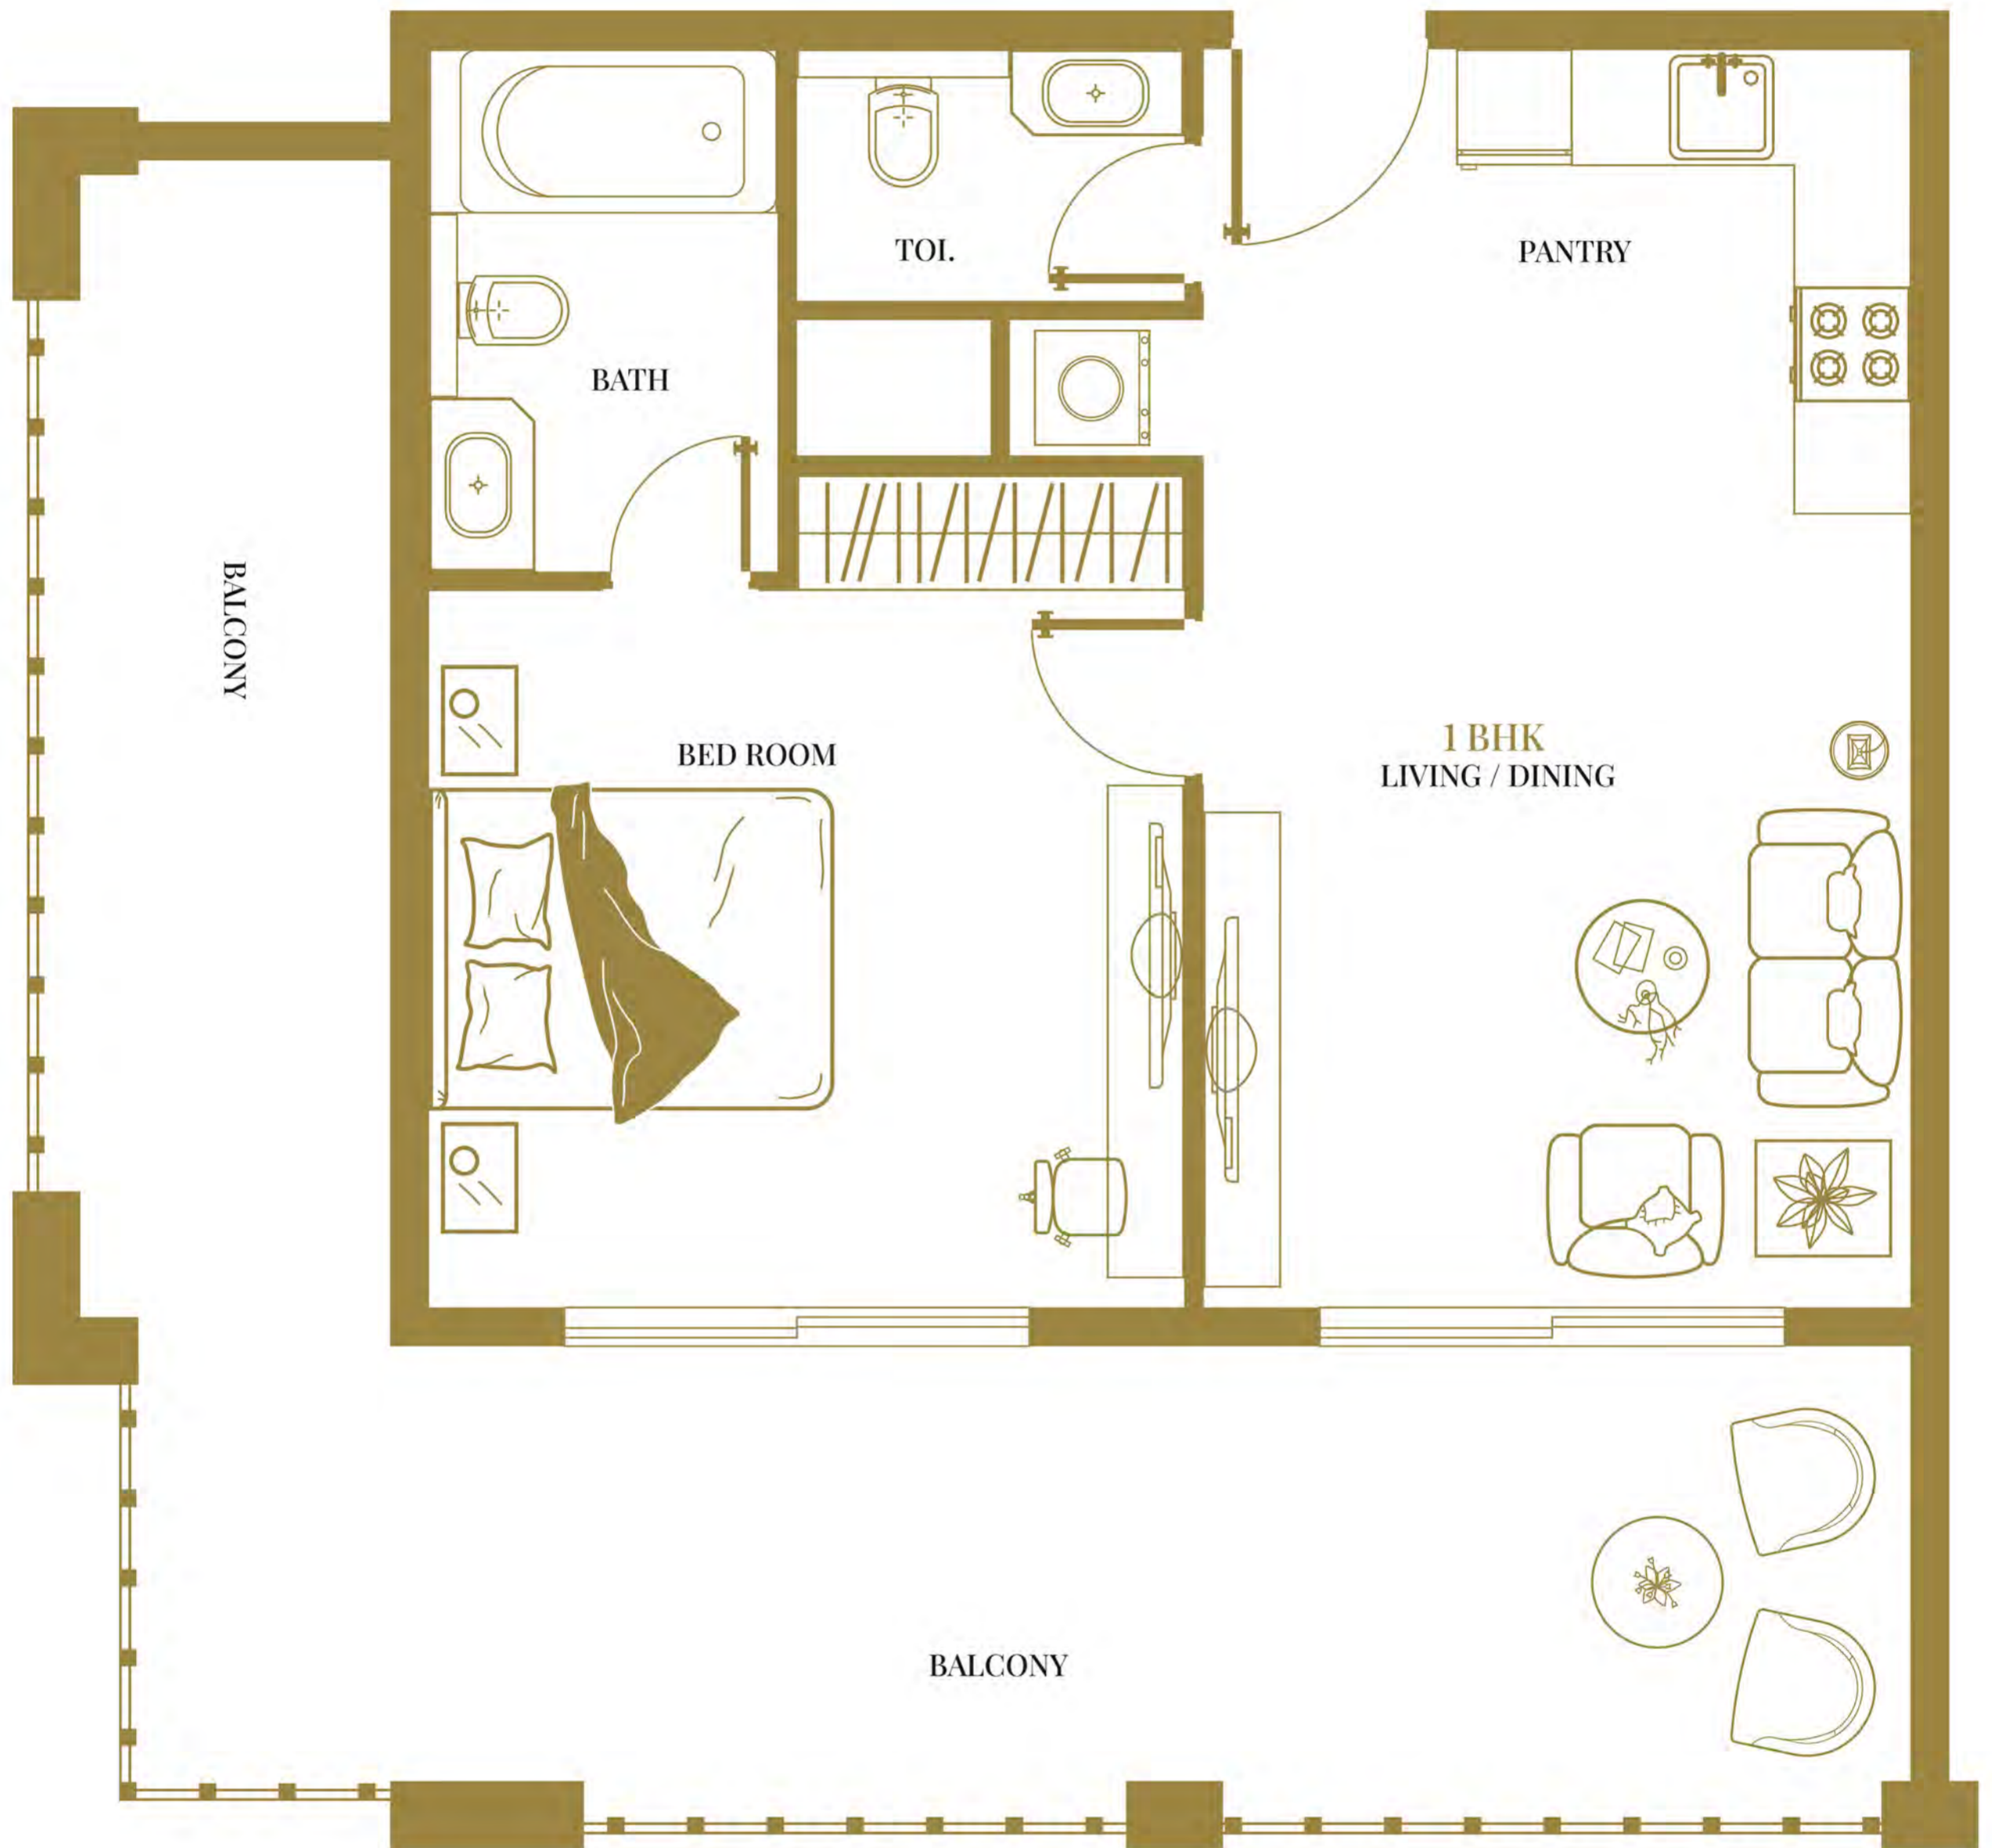

PREMIUM CLUB Suite

Dolce Vita's Premium Club suites offer a luxurious retreat for the discerning traveler, with premium amenities at every turn. Take a soak in the indulgent bathtub or freshen up in the convenient powder toilet before heading out for a beautiful day.