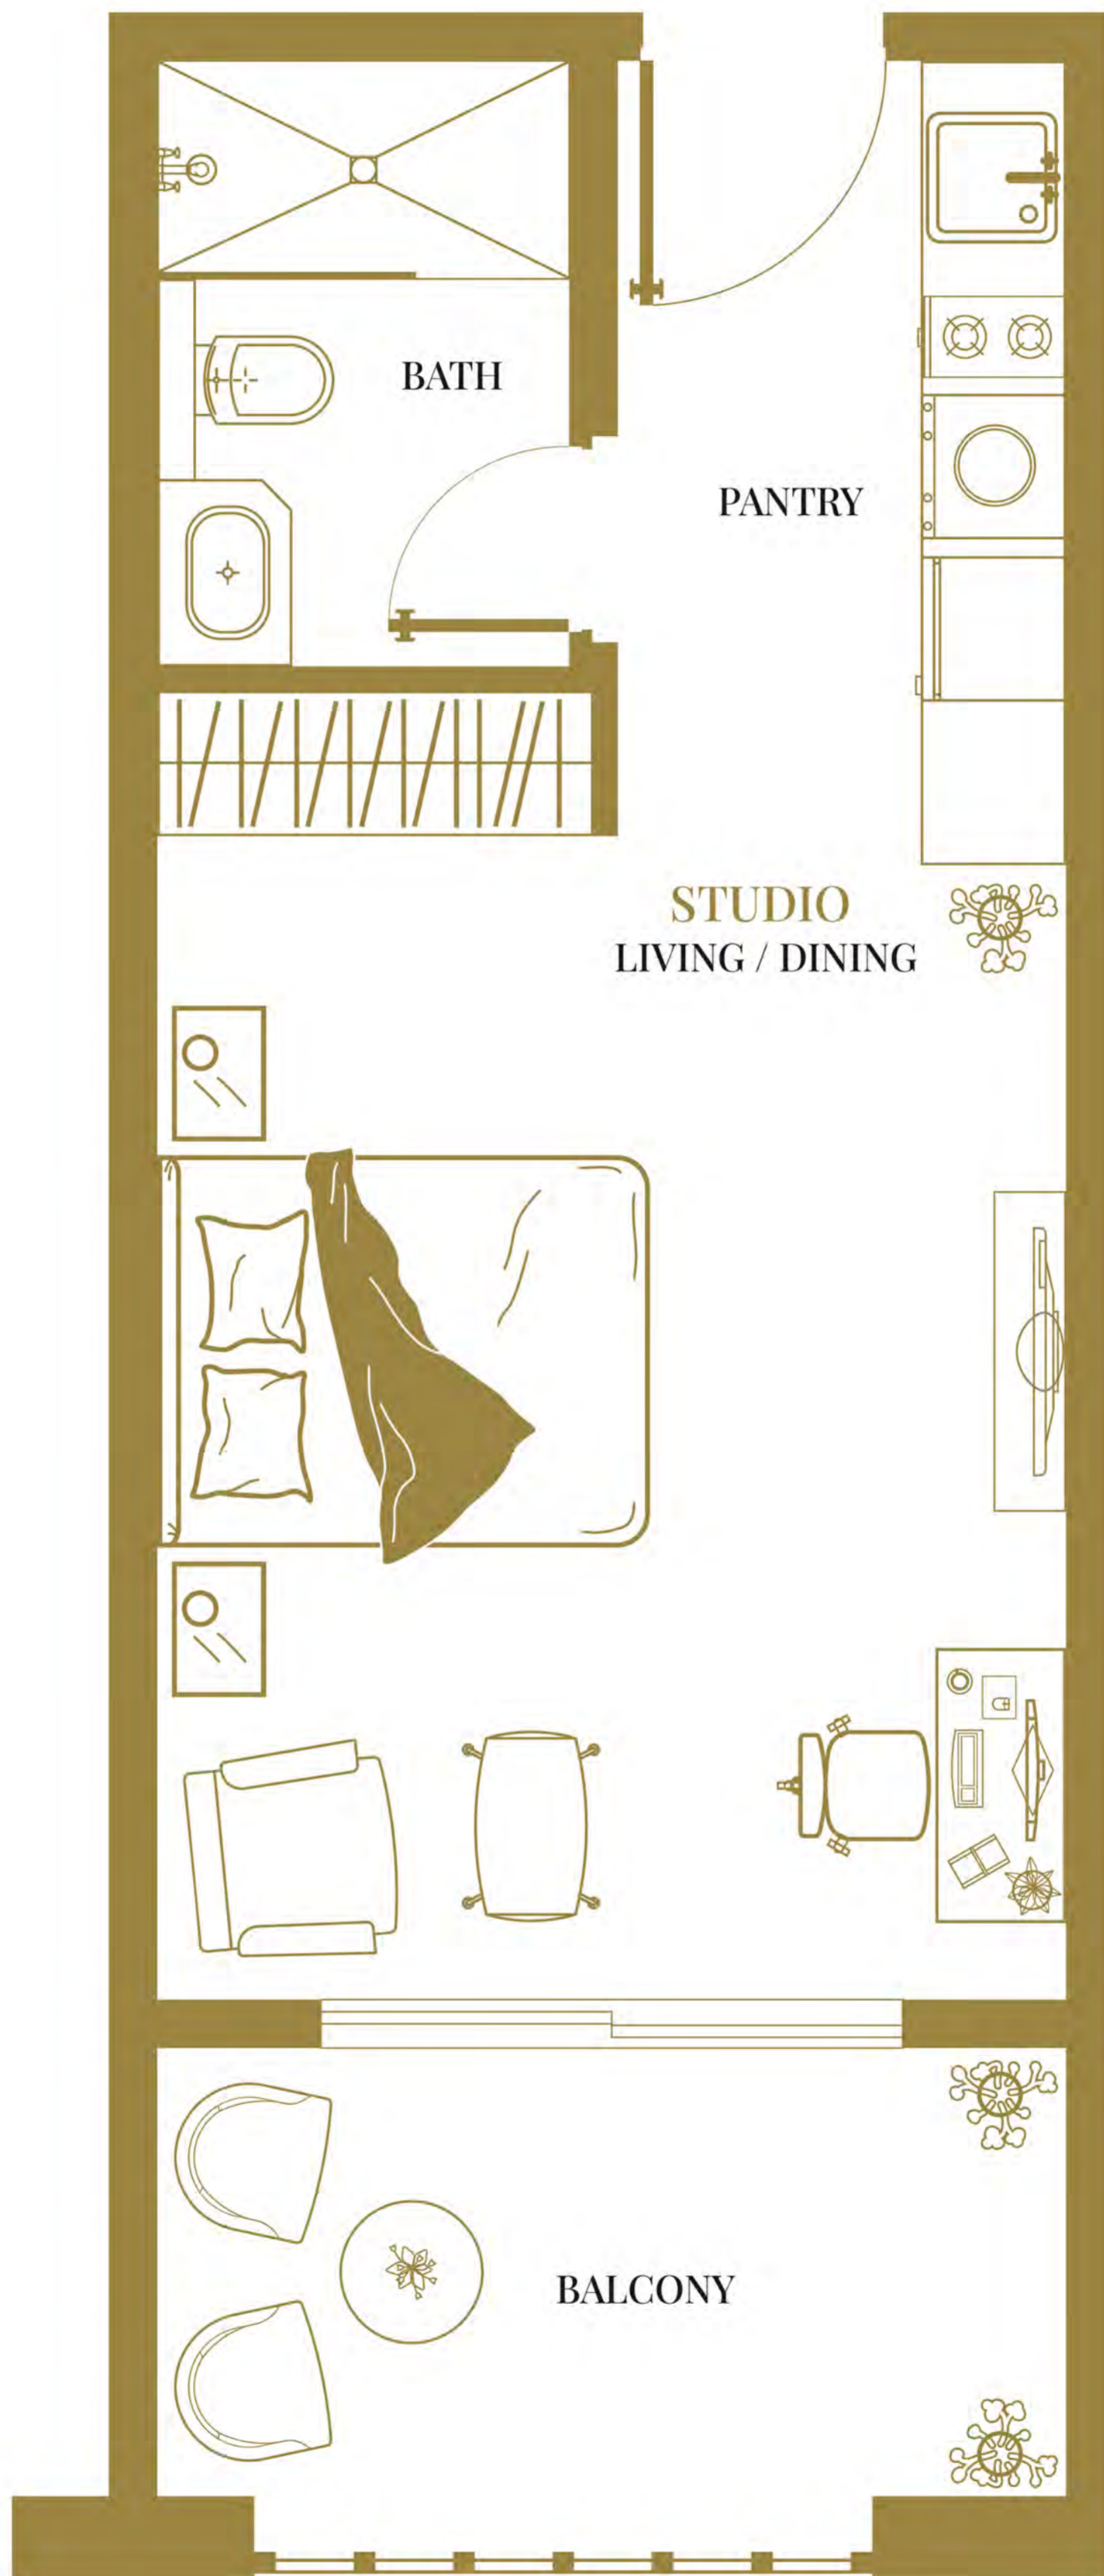

EXECUTIVE *Suite*

Live, create, and thrive in Dolce Vita's Executive Suite, designed for inspired royal living. Enjoy the flexibility and comfort of a space that adapts to your lifestyle and fuels your creativity.