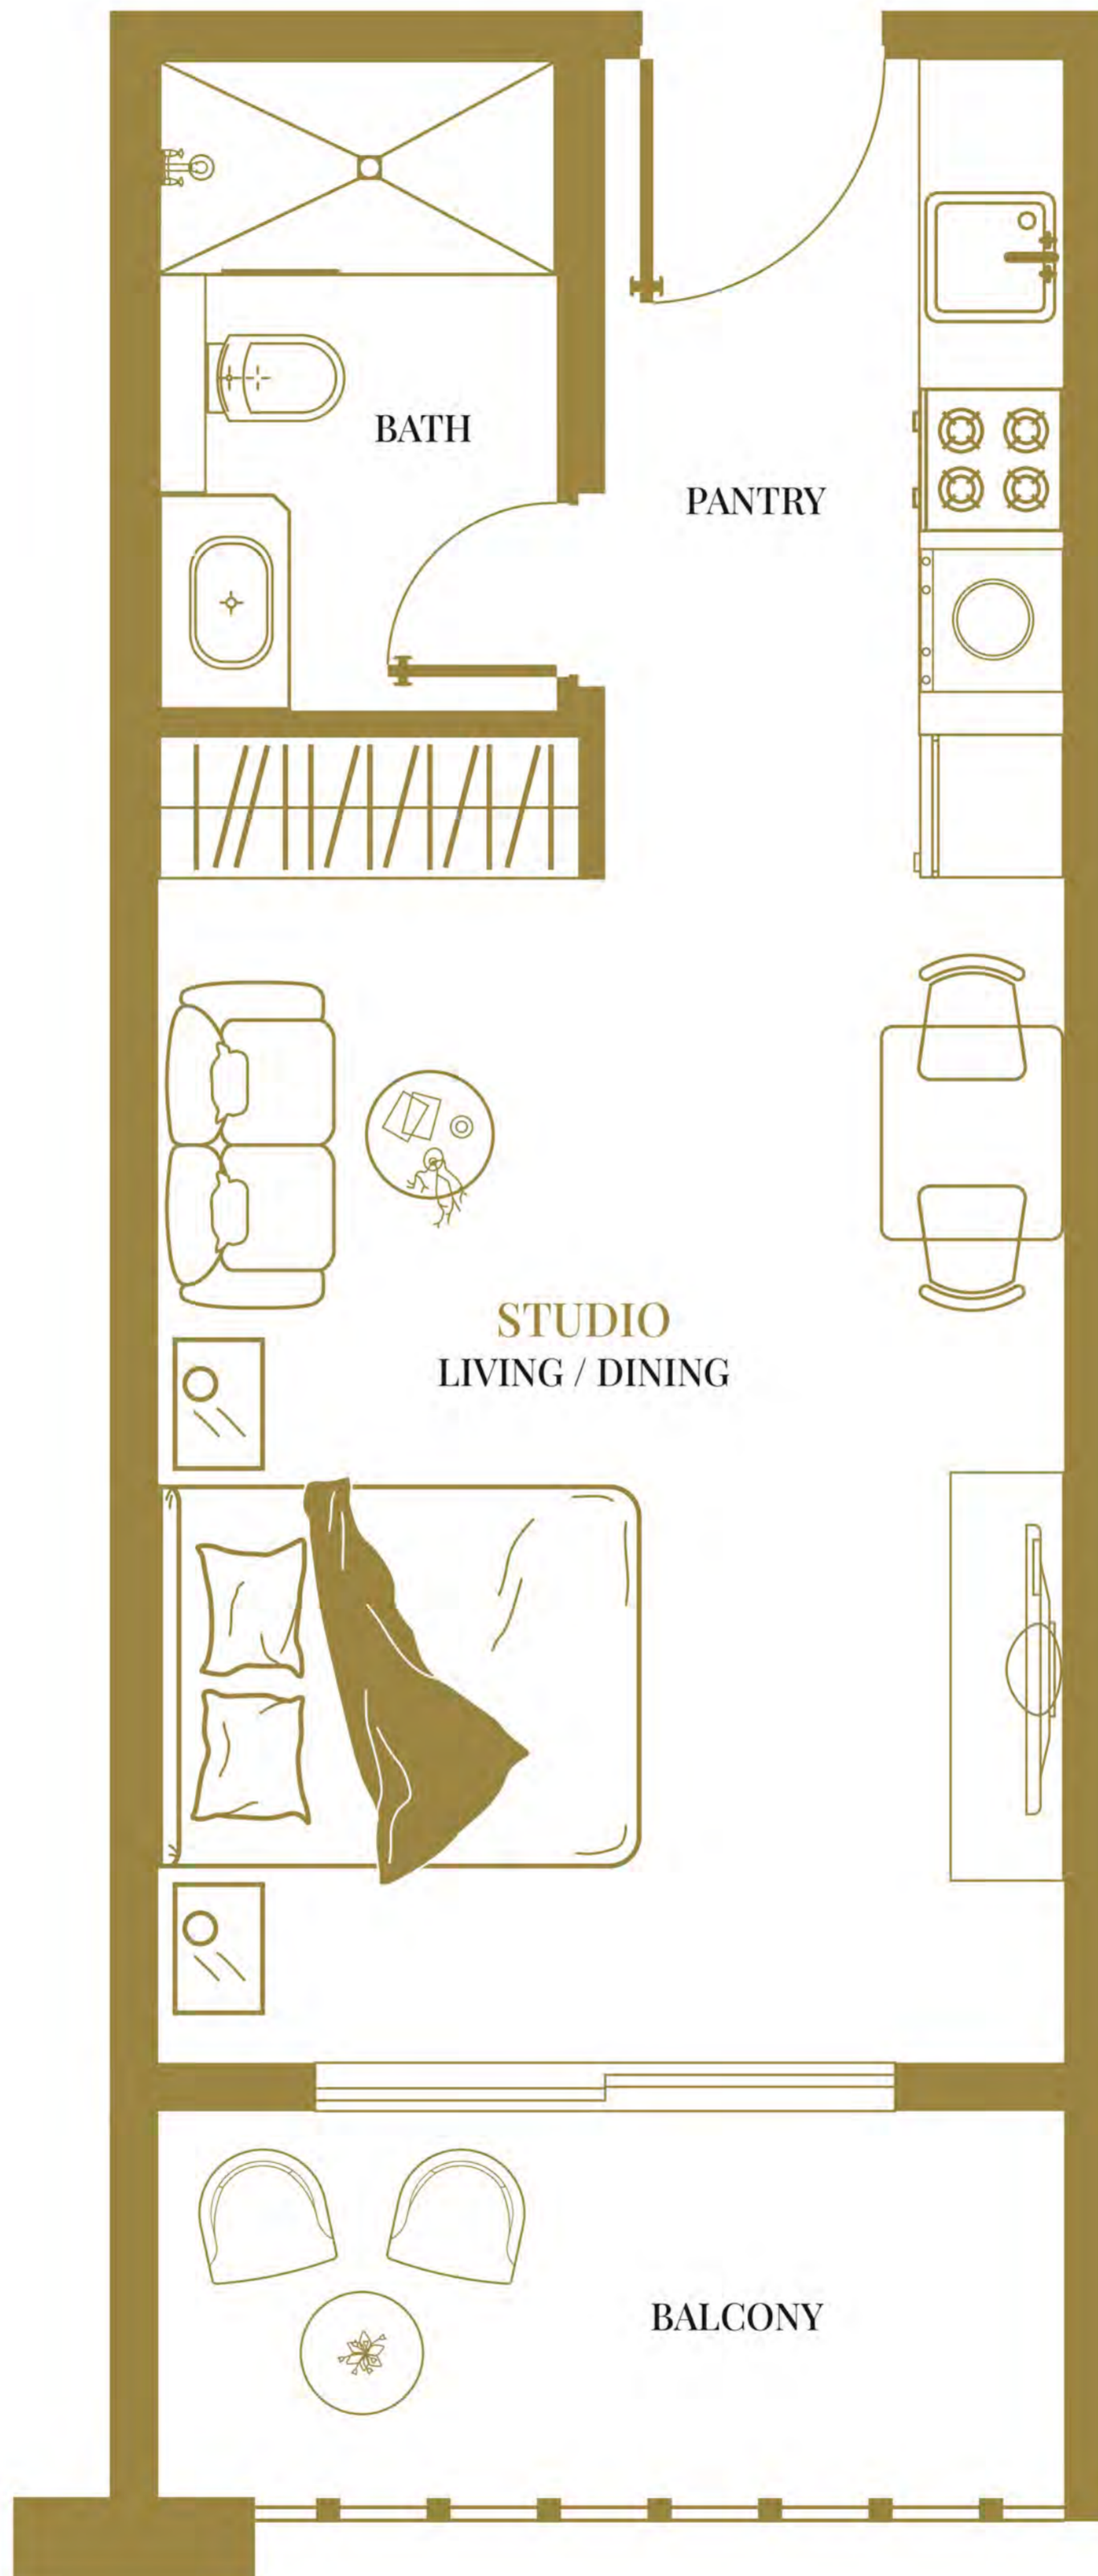

DOLCE VITA'S CLASSIC *Homes*

PALATIAL STUDIO

Dolce Vita Classic Studio is the perfect choice for seeking a cozy and comfortable living space, with ample room to relax and unwind, every detail is carefully designed to meet your needs and exceed your expectations.