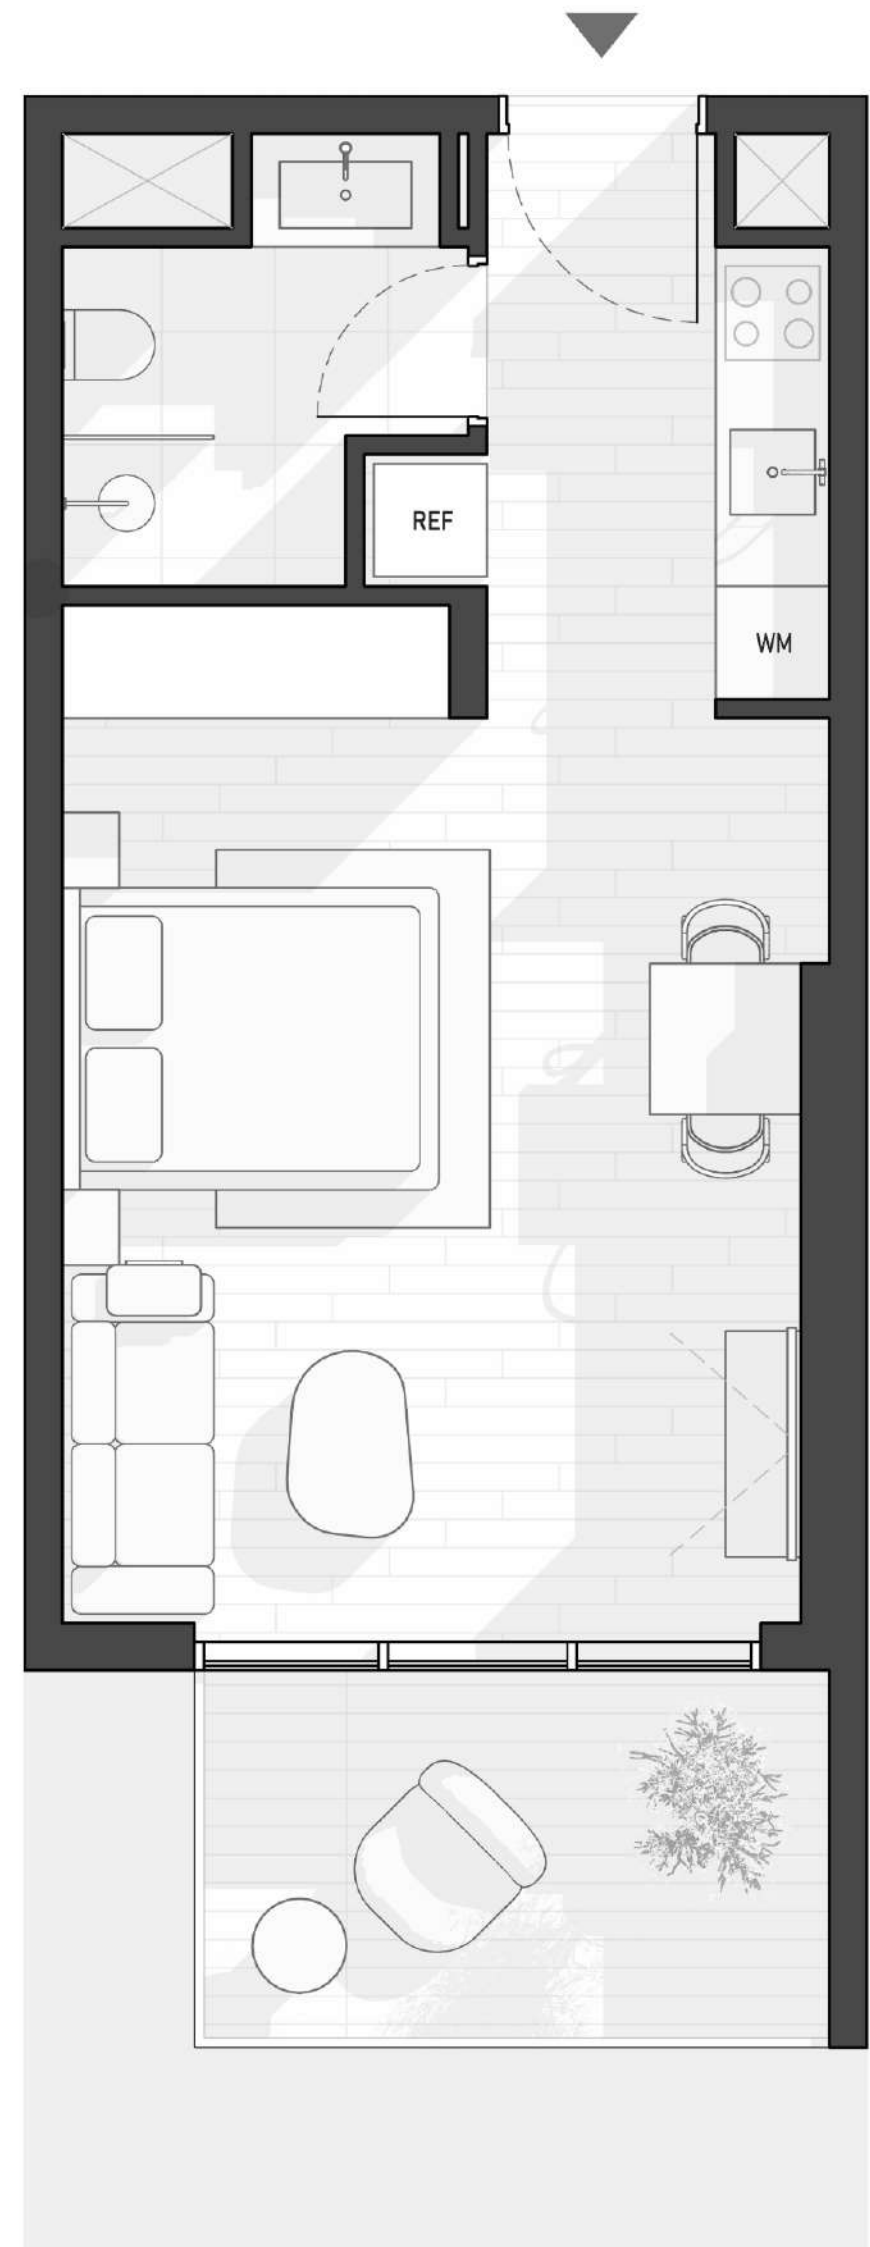

1WOOD Residence

FLOOR PLAN

STUDIO TYPE A

1WOOD Residence

TOTAL AREA 474,90 SQ.FT

STUDIO TYPE B

1WOOD Residence

TOTAL AREA 474,90 SQ.FT

STUDIO TYPE C

1WOOD Residence

TOTAL AREA 439,60 SQ.FT

STUDIO TYPE D

1WOOD Residence

TOTAL AREA 438,63 SQ.FT

STUDIO TYPE E

1WOOD Residence

TOTAL AREA 438,63 SQ.FT

STUDIO TYPE F

TOTAL AREA 418,72 SQ.FT

STUDIO TYPE G

1WOOD Residence

TOTAL AREA 406,23 SQ.FT

STUDIO TYPE H

1WOOD Residence

TOTAL AREA 439,60 SQ.FT

STUDIO TYPE I

1WOOD Residence

TOTAL AREA 497,72 SQ.FT

STUDIO TYPE J

TOTAL AREA 530,77 SQ.FT

STUDIO TYPE K

1WOOD Residence