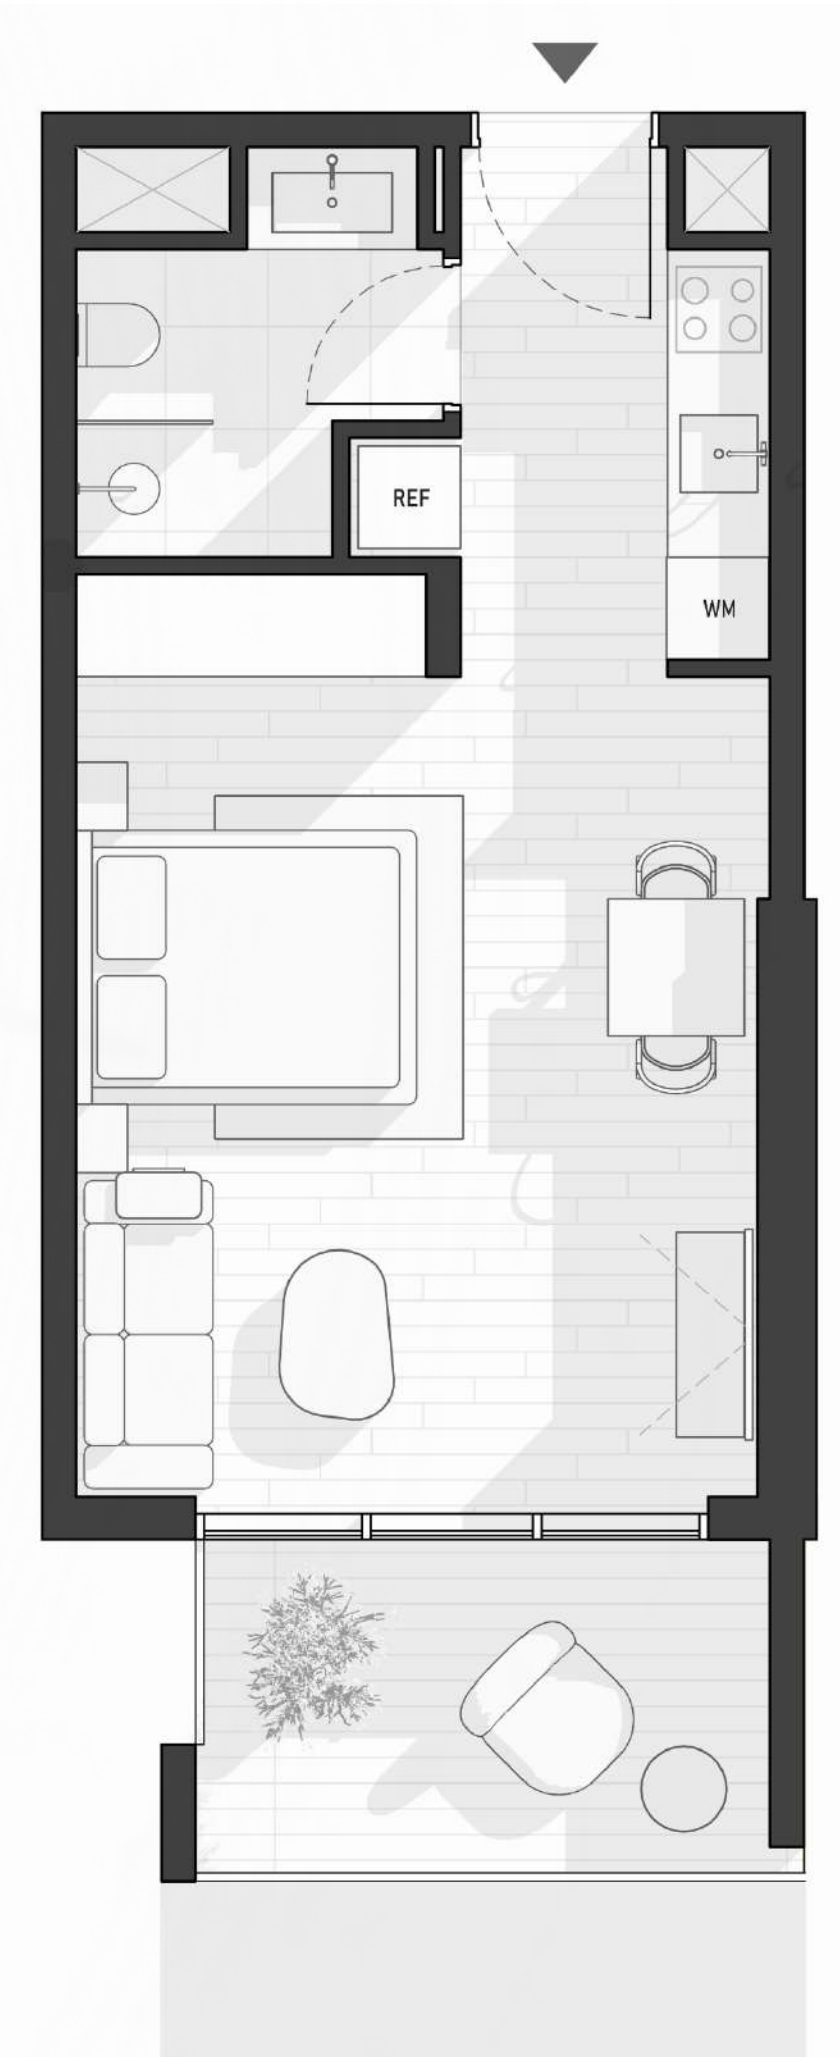

1WOOD Residence

FLOOR PLAN

STUDIO TYPE A

1WOOD Residence

TOTAL AREA 474,90 SQ.FT

STUDIO TYPE B

1WOOD Residence

TOTAL AREA 474,90 SQ.FT

STUDIO TYPE C

1WOOD Residence

TOTAL AREA 439,60 SQ.FT

STUDIO TYPE D

1WOOD Residence

TOTAL AREA 438,63 SQ.FT

STUDIO TYPE E

1WOOD Residence

TOTAL AREA 438,63 SQ.FT

STUDIO TYPE F

TOTAL AREA 418,72 SQ.FT

STUDIO TYPE G

1WOOD Residence

TOTAL AREA 406,23 SQ.FT

STUDIO TYPE H

1WOOD Residence

TOTAL AREA 439,60 SQ.FT

STUDIO TYPE I

1WOOD Residence

TOTAL AREA 497,72 SQ.FT

STUDIO TYPE J

TOTAL AREA 530,77 SQ.FT

STUDIO TYPE K

1WOOD Residence