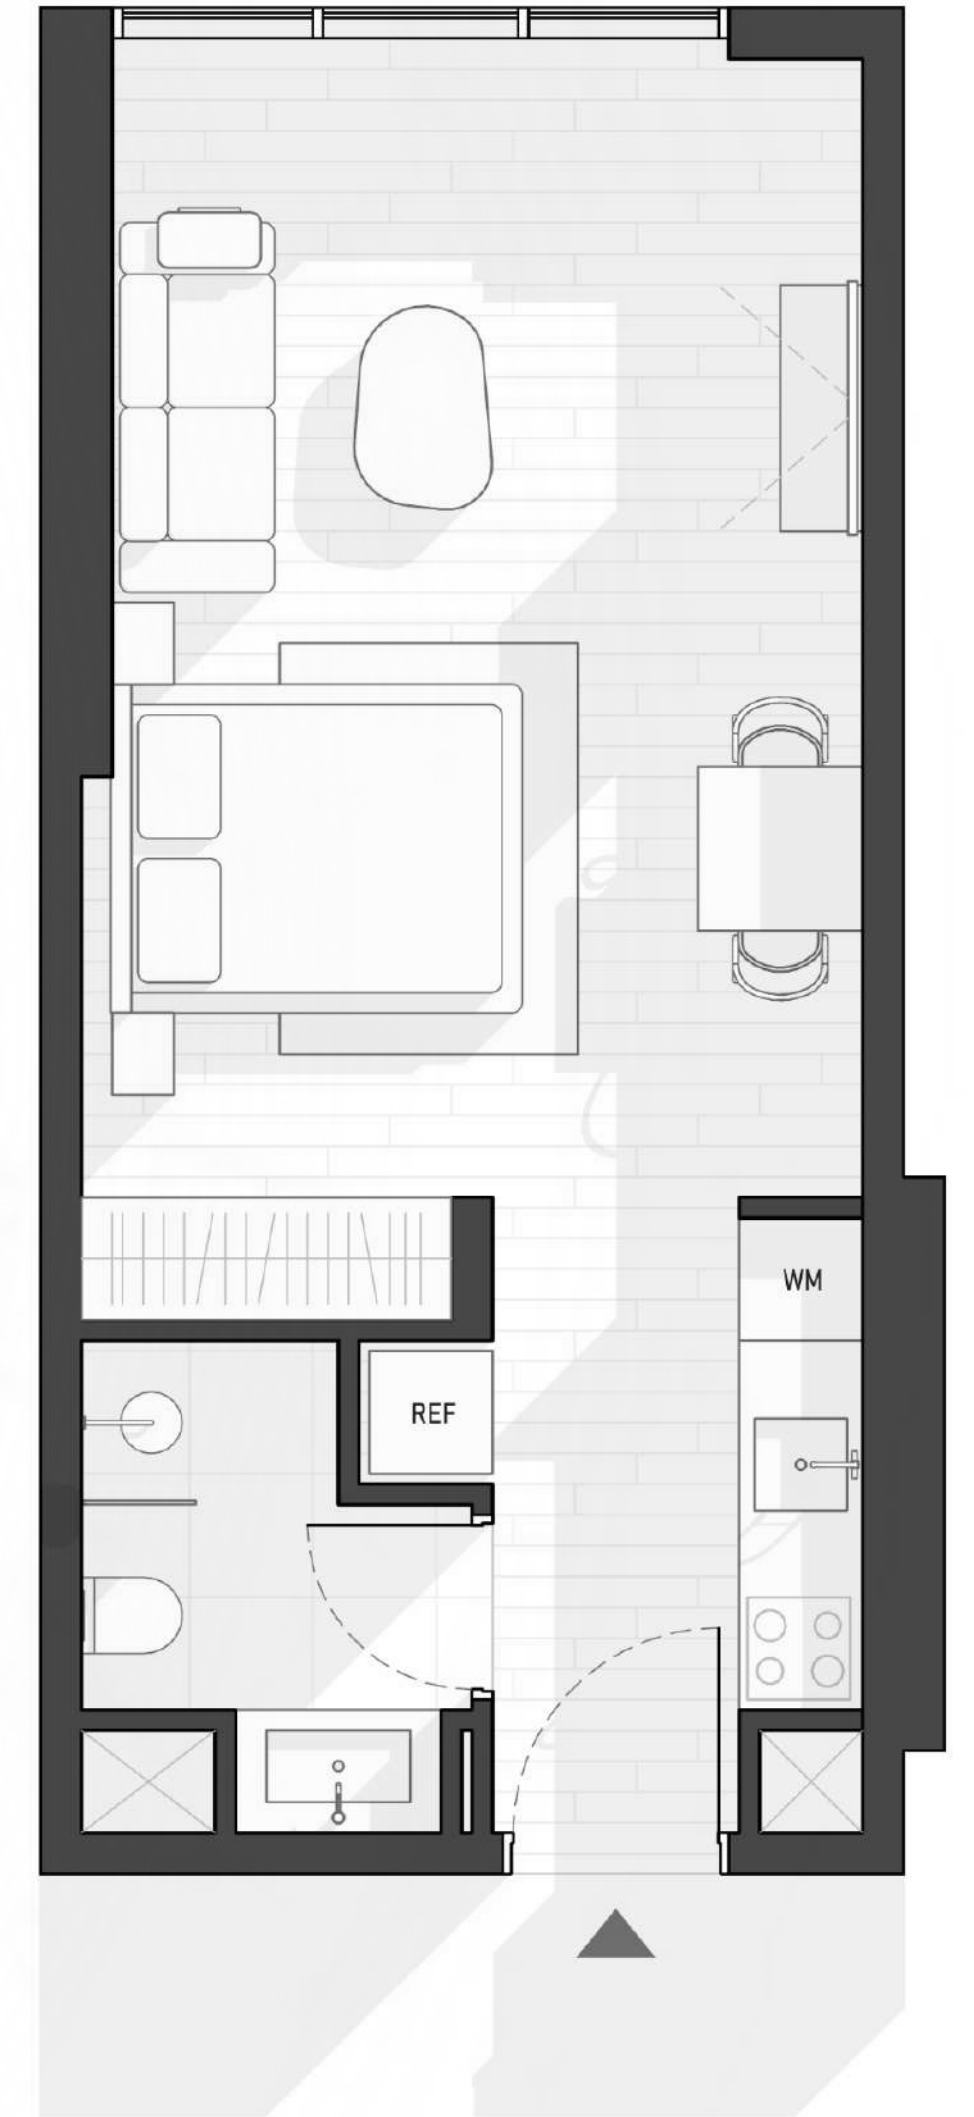

1WOOD Residence

FLOOR PLAN

STUDIO TYPE A

1WOOD Residence

TOTAL AREA 474,90 SQ.FT

STUDIO TYPE B

1WOOD Residence

TOTAL AREA 474,90 SQ.FT

TOTAL AREA 438,63 SQ.FT

STUDIO TYPE F

TOTAL AREA 418,72 SQ.FT

STUDIO TYPE G

1WOOD Residence

TOTAL AREA 406,23 SQ.FT

STUDIO TYPE H

1WOOD Residence

TOTAL AREA 439,60 SQ.FT

STUDIO TYPE I

1WOOD Residence

TOTAL AREA 497,72 SQ.FT

STUDIO TYPE J

TOTAL AREA 530,77 SQ.FT

STUDIO TYPE K

1WOOD Residence

TOTAL AREA 374,69 SQ.FT

ONE BEDROOM TYPE A

1WOOD Residence

TOTAL AREA 757,99 SQ.FT

ONE BEDROOM TYPE B

1WOOD Residence

TOTAL AREA 800,19 SQ.FT

ONE BEDROOM TYPE C