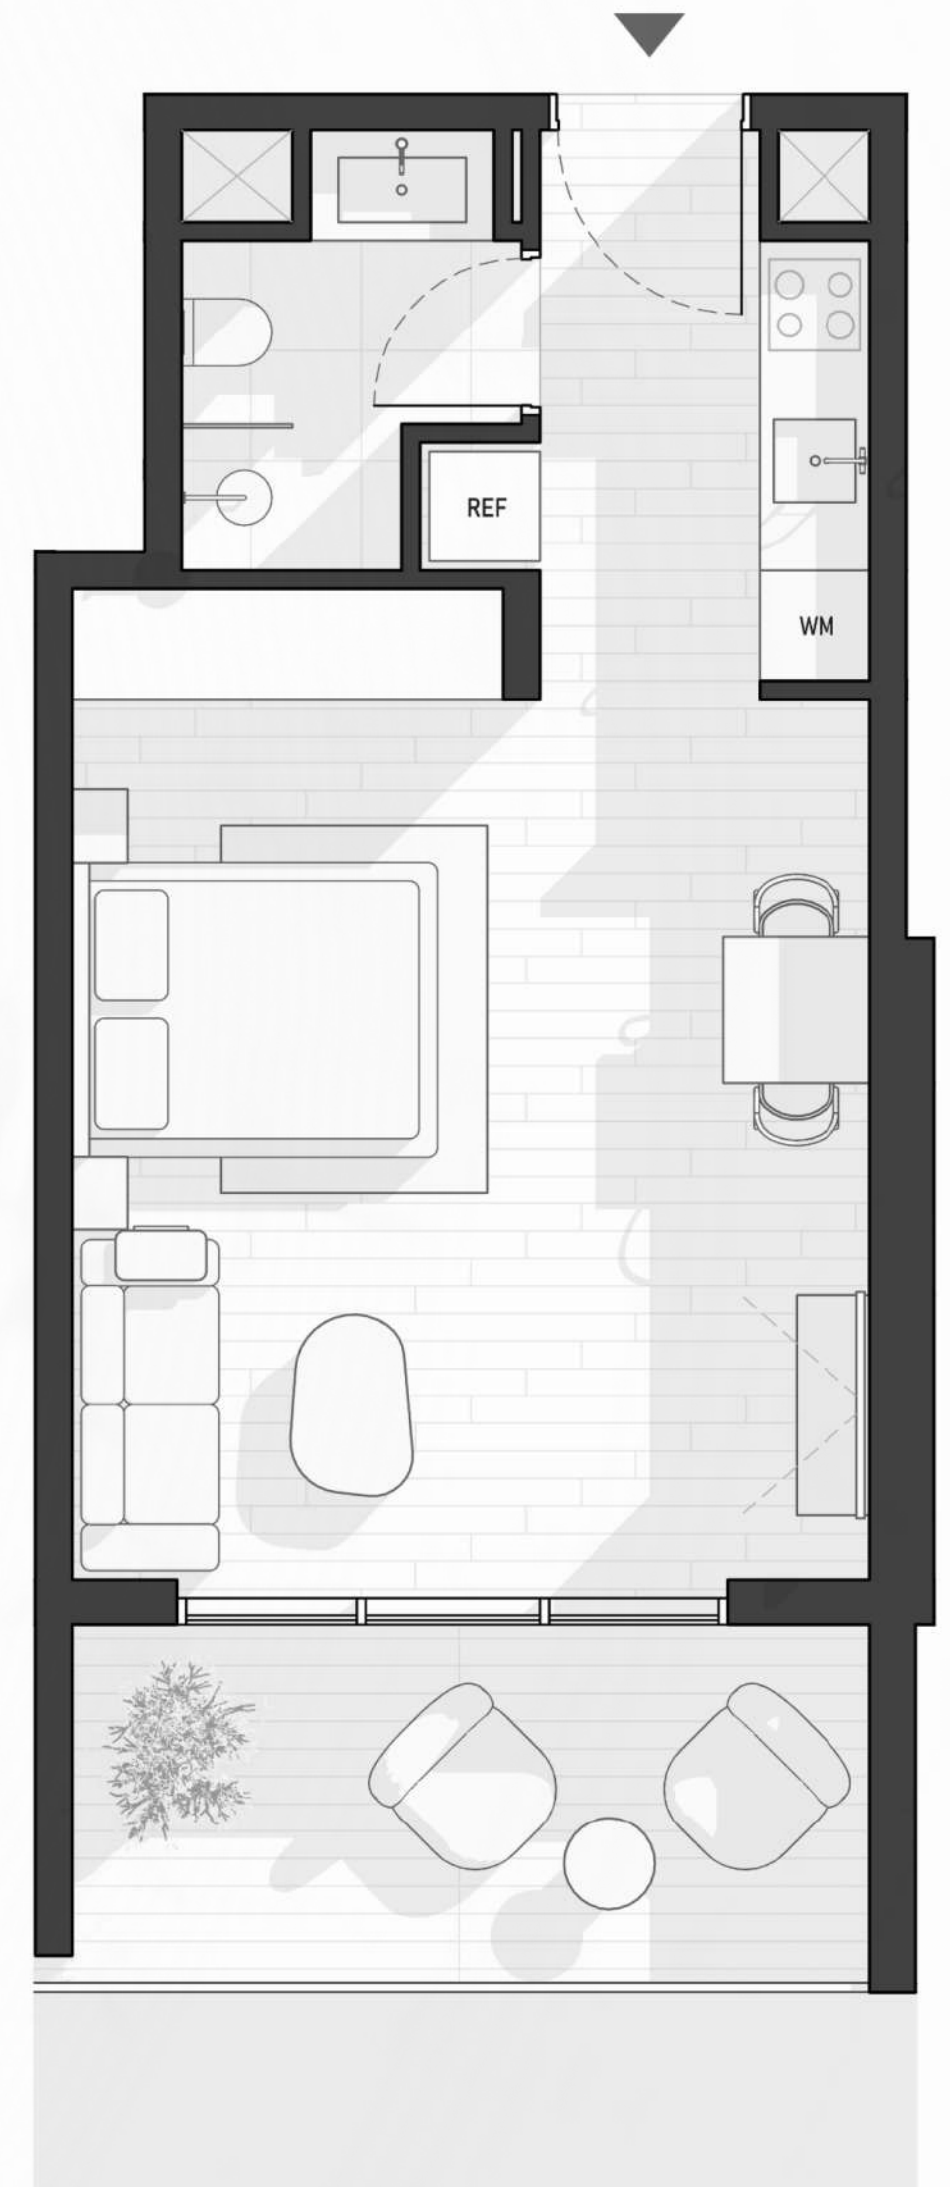

1WOOD Residence

FLOOR PLAN

STUDIO TYPE A

1WOOD Residence

TOTAL AREA 474,90 SQ.FT

STUDIO TYPE B

1WOOD Residence

TOTAL AREA 474,90 SQ.FT

STUDIO TYPE C

1WOOD Residence

TOTAL AREA 439,60 SQ.FT

STUDIO TYPE D

1WOOD Residence

TOTAL AREA 438,63 SQ.FT

STUDIO TYPE E

1WOOD Residence

TOTAL AREA 438,63 SQ.FT

STUDIO TYPE F

TOTAL AREA 418,72 SQ.FT

STUDIO TYPE G

1WOOD Residence

TOTAL AREA 406,23 SQ.FT

STUDIO TYPE H

1WOOD Residence

TOTAL AREA 439,60 SQ.FT

STUDIO TYPE I

1WOOD Residence

TOTAL AREA 497,72 SQ.FT

STUDIO TYPE J

TOTAL AREA 530,77 SQ.FT

STUDIO TYPE K

1WOOD Residence