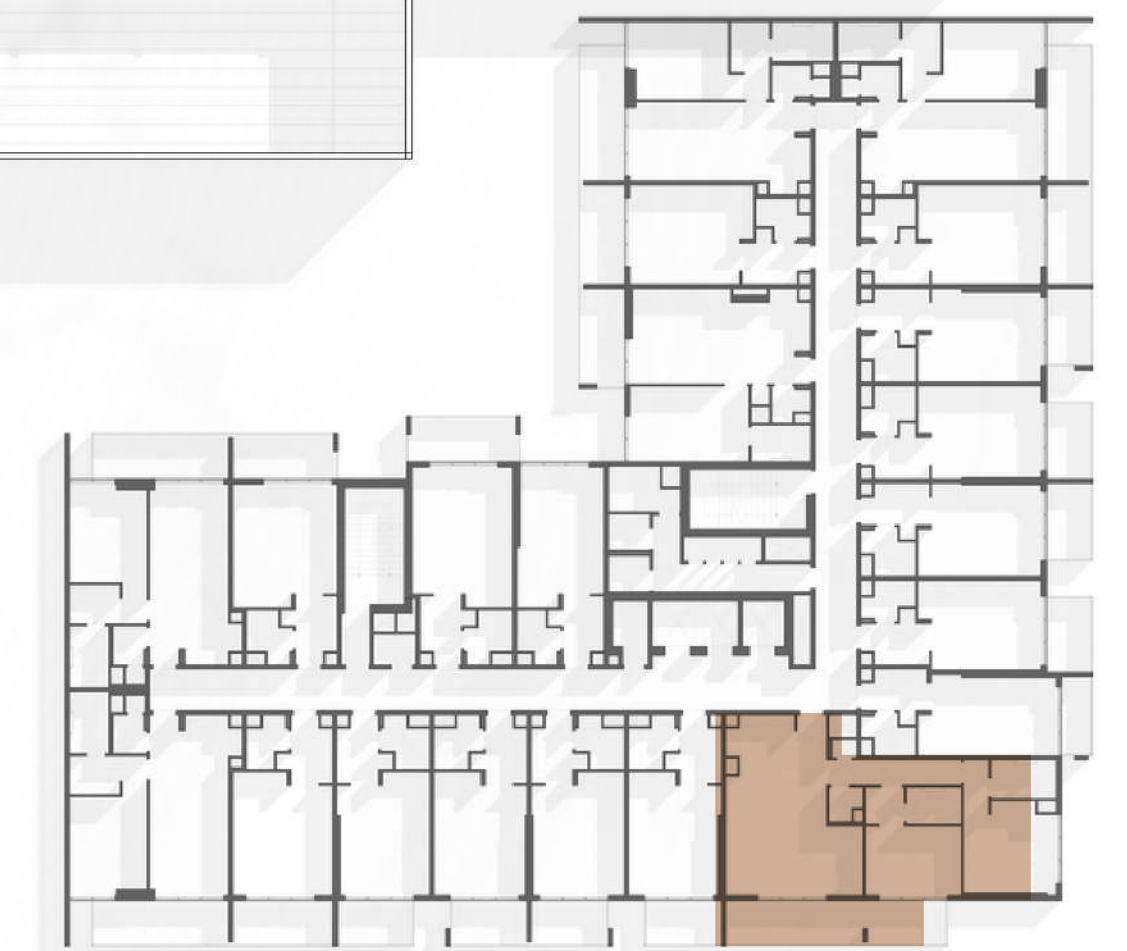

1WOOD Residence

FLOOR PLAN

STUDIO TYPE A

1WOOD Residence

TOTAL AREA 474,90 SQ.FT

STUDIO TYPE B

1WOOD Residence

TOTAL AREA 474,90 SQ.FT

1WOOD Residence

TOTAL AREA 800,19 SQ.FT

TWO BEDROOM TYPE A

1WOOD Residence

TOTAL AREA 1 281,01 SQ.FT