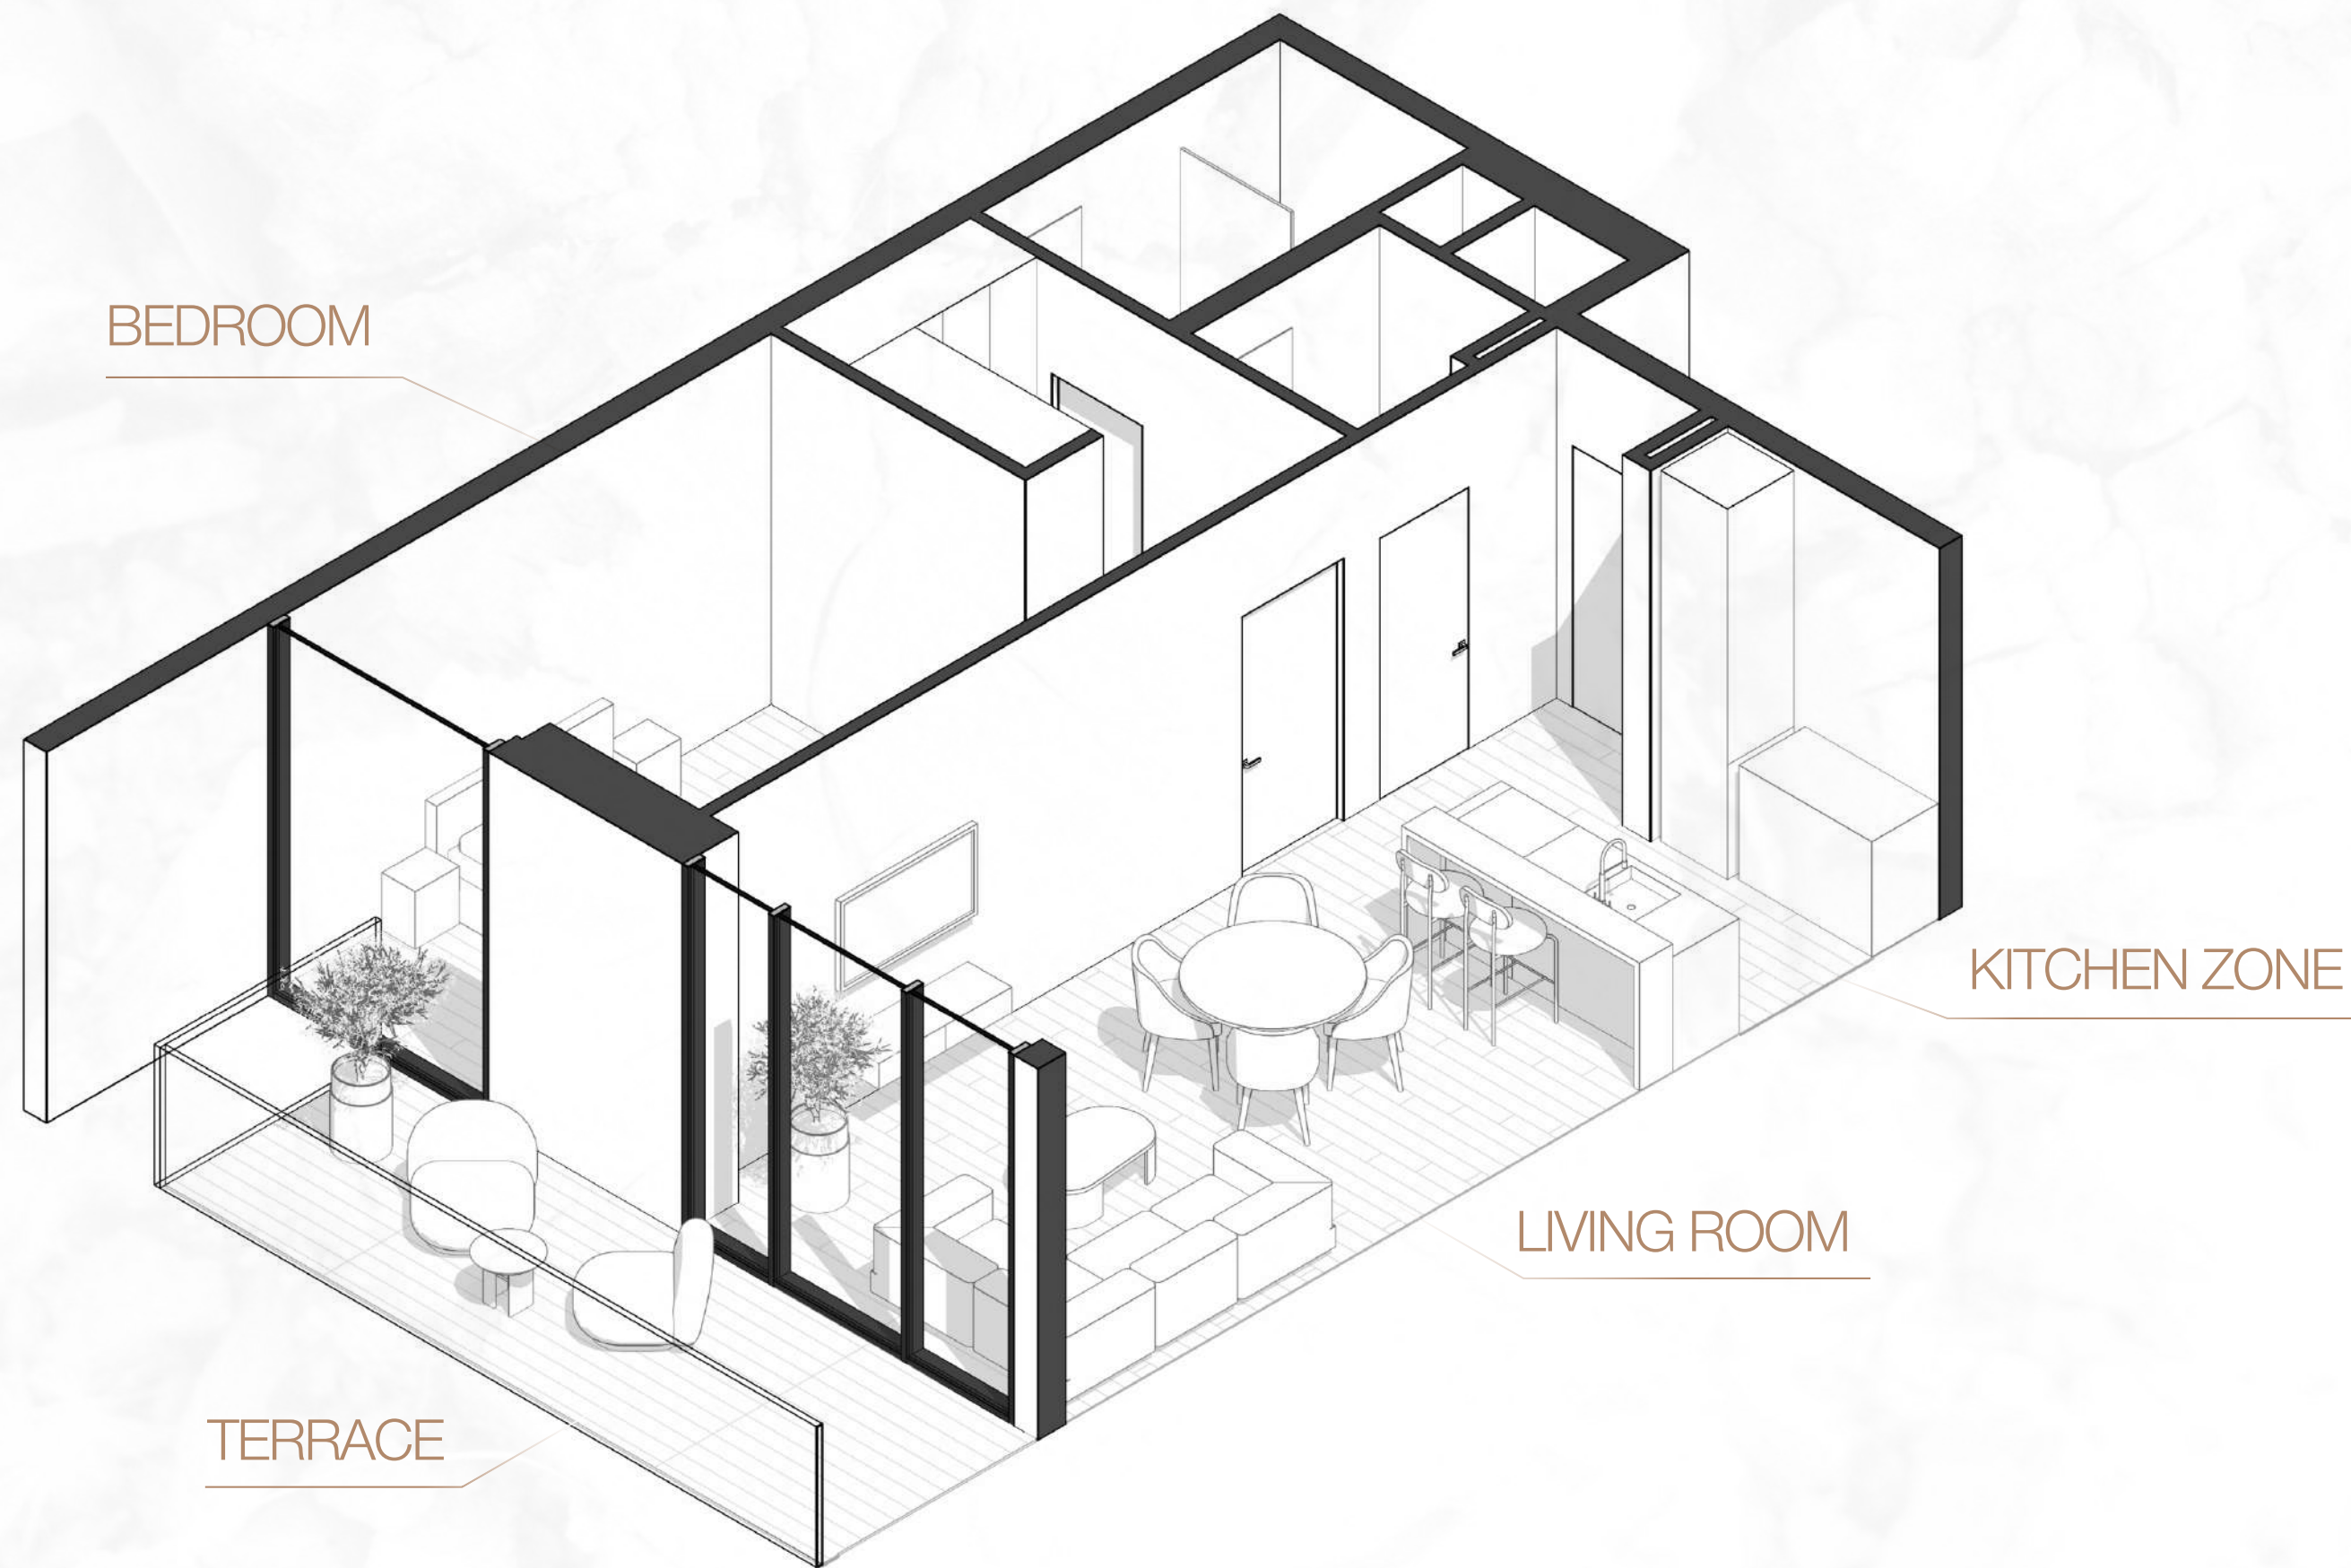

1WOOD Residence

FLOOR PLAN

STUDIO TYPE A

1WOOD Residence

TOTAL AREA 474,90 SQ.FT

STUDIO TYPE B

1WOOD Residence

TOTAL AREA 474,90 SQ.FT

TOTAL AREA 374,69 SQ.FT

ONE BEDROOM TYPE A

1WOOD Residence

TOTAL AREA 757,99 SQ.FT

ONE BEDROOM TYPE B

1WOOD Residence

TOTAL AREA 800,19 SQ.FT

ONE BEDROOM TYPE C

1WOOD Residence

TOTAL AREA 800,19 SQ.FT

TWO BEDROOM TYPE A

1WOOD Residence

TOTAL AREA 1 281,01 SQ.FT