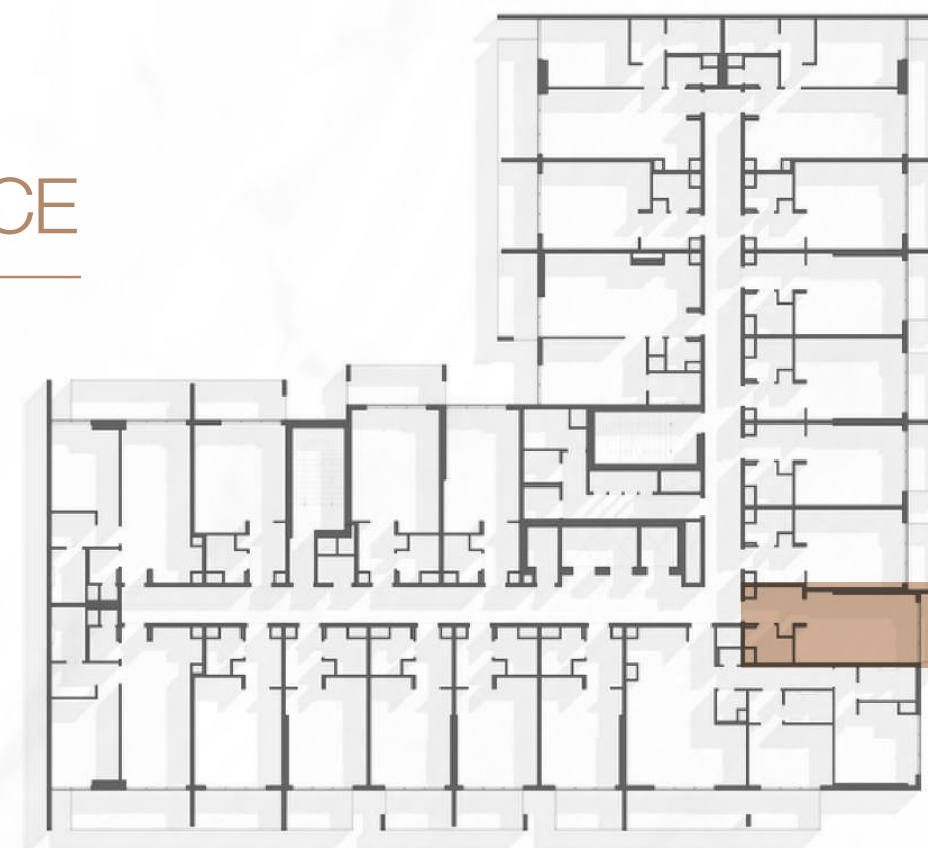

1WOOD Residence

FLOOR PLAN

STUDIO TYPE A

1WOOD Residence

TOTAL AREA 474,90 SQ.FT

STUDIO TYPE B

1WOOD Residence

TOTAL AREA 474,90 SQ.FT

TOTAL AREA 438,63 SQ.FT

STUDIO TYPE F

TOTAL AREA 418,72 SQ.FT

STUDIO TYPE G

1WOOD Residence

TOTAL AREA 406,23 SQ.FT

STUDIO TYPE H

1WOOD Residence

TOTAL AREA 439,60 SQ.FT

STUDIO TYPE I

1WOOD Residence

TOTAL AREA 497,72 SQ.FT

STUDIO TYPE J

TOTAL AREA 530,77 SQ.FT

STUDIO TYPE K

1WOOD Residence