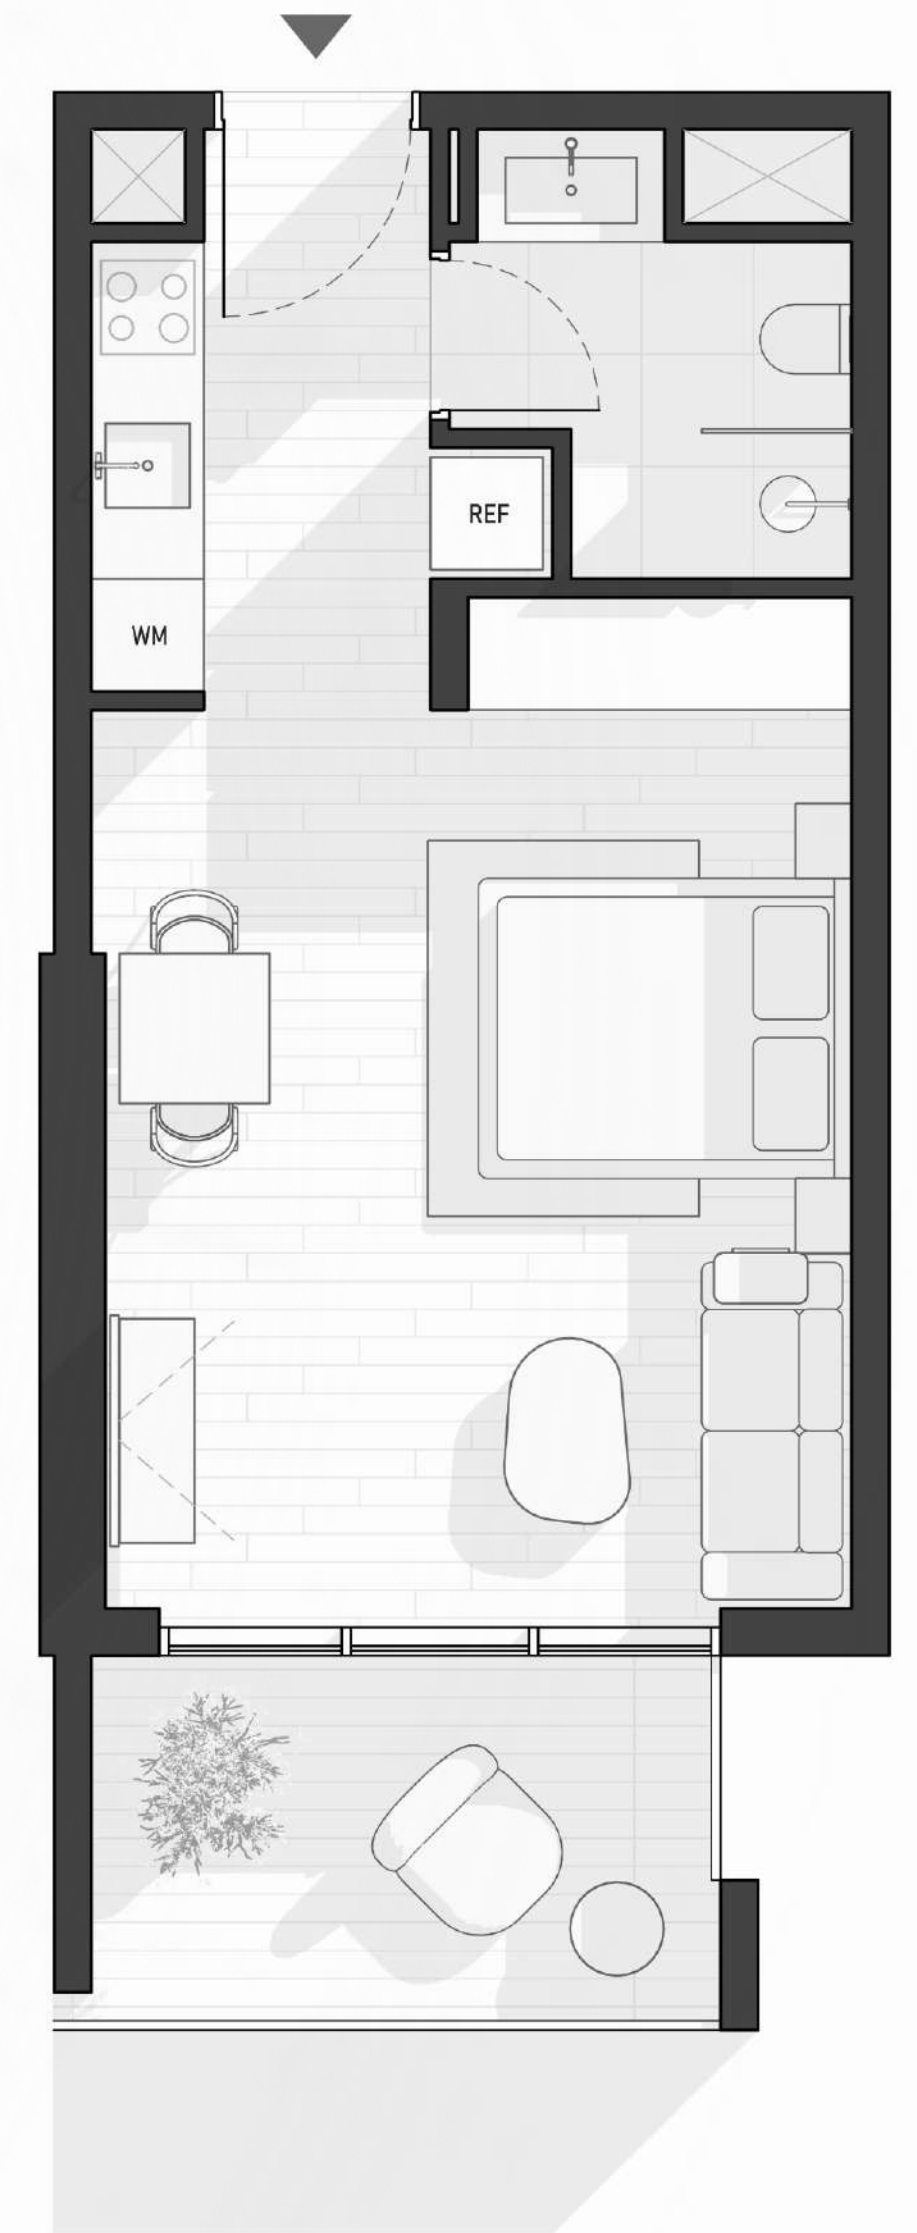

1WOOD Residence

FLOOR PLAN

STUDIO TYPE A

1WOOD Residence

TOTAL AREA 474,90 SQ.FT

STUDIO TYPE B

1WOOD Residence

TOTAL AREA 474,90 SQ.FT

STUDIO TYPE C

1WOOD Residence

TOTAL AREA 439,60 SQ.FT

STUDIO TYPE D

1WOOD Residence

TOTAL AREA 438,63 SQ.FT

STUDIO TYPE E

1WOOD Residence

TOTAL AREA 438,63 SQ.FT

STUDIO TYPE F

TOTAL AREA 418,72 SQ.FT

STUDIO TYPE G

1WOOD Residence

TOTAL AREA 406,23 SQ.FT

STUDIO TYPE H

1WOOD Residence

TOTAL AREA 439,60 SQ.FT

STUDIO TYPE I

1WOOD Residence

TOTAL AREA 497,72 SQ.FT

STUDIO TYPE J

TOTAL AREA 530,77 SQ.FT

STUDIO TYPE K

1WOOD Residence