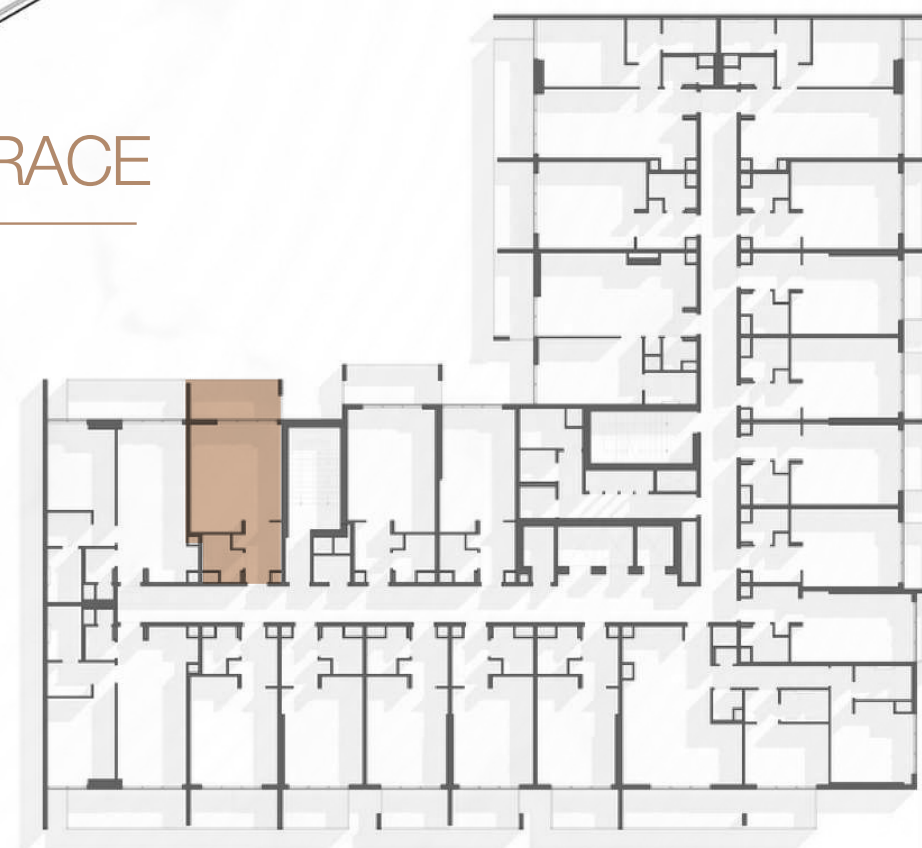

1WOOD Residence

FLOOR PLAN

STUDIO TYPE A

1WOOD Residence

TOTAL AREA 474,90 SQ.FT

STUDIO TYPE B

1WOOD Residence

TOTAL AREA 474,90 SQ.FT

TOTAL AREA 438,63 SQ.FT

STUDIO TYPE F

TOTAL AREA 418,72 SQ.FT

STUDIO TYPE G

1WOOD Residence

TOTAL AREA 406,23 SQ.FT

STUDIO TYPE H

1WOOD Residence

TOTAL AREA 439,60 SQ.FT

STUDIO TYPE I

1WOOD Residence

TOTAL AREA 497,72 SQ.FT

STUDIO TYPE J

TOTAL AREA 530,77 SQ.FT

STUDIO TYPE K

1WOOD Residence

TOTAL AREA 374,69 SQ.FT

ONE BEDROOM TYPE A

1WOOD Residence

TOTAL AREA 757,99 SQ.FT

ONE BEDROOM TYPE B

1WOOD Residence

TOTAL AREA 800,19 SQ.FT

ONE BEDROOM TYPE C