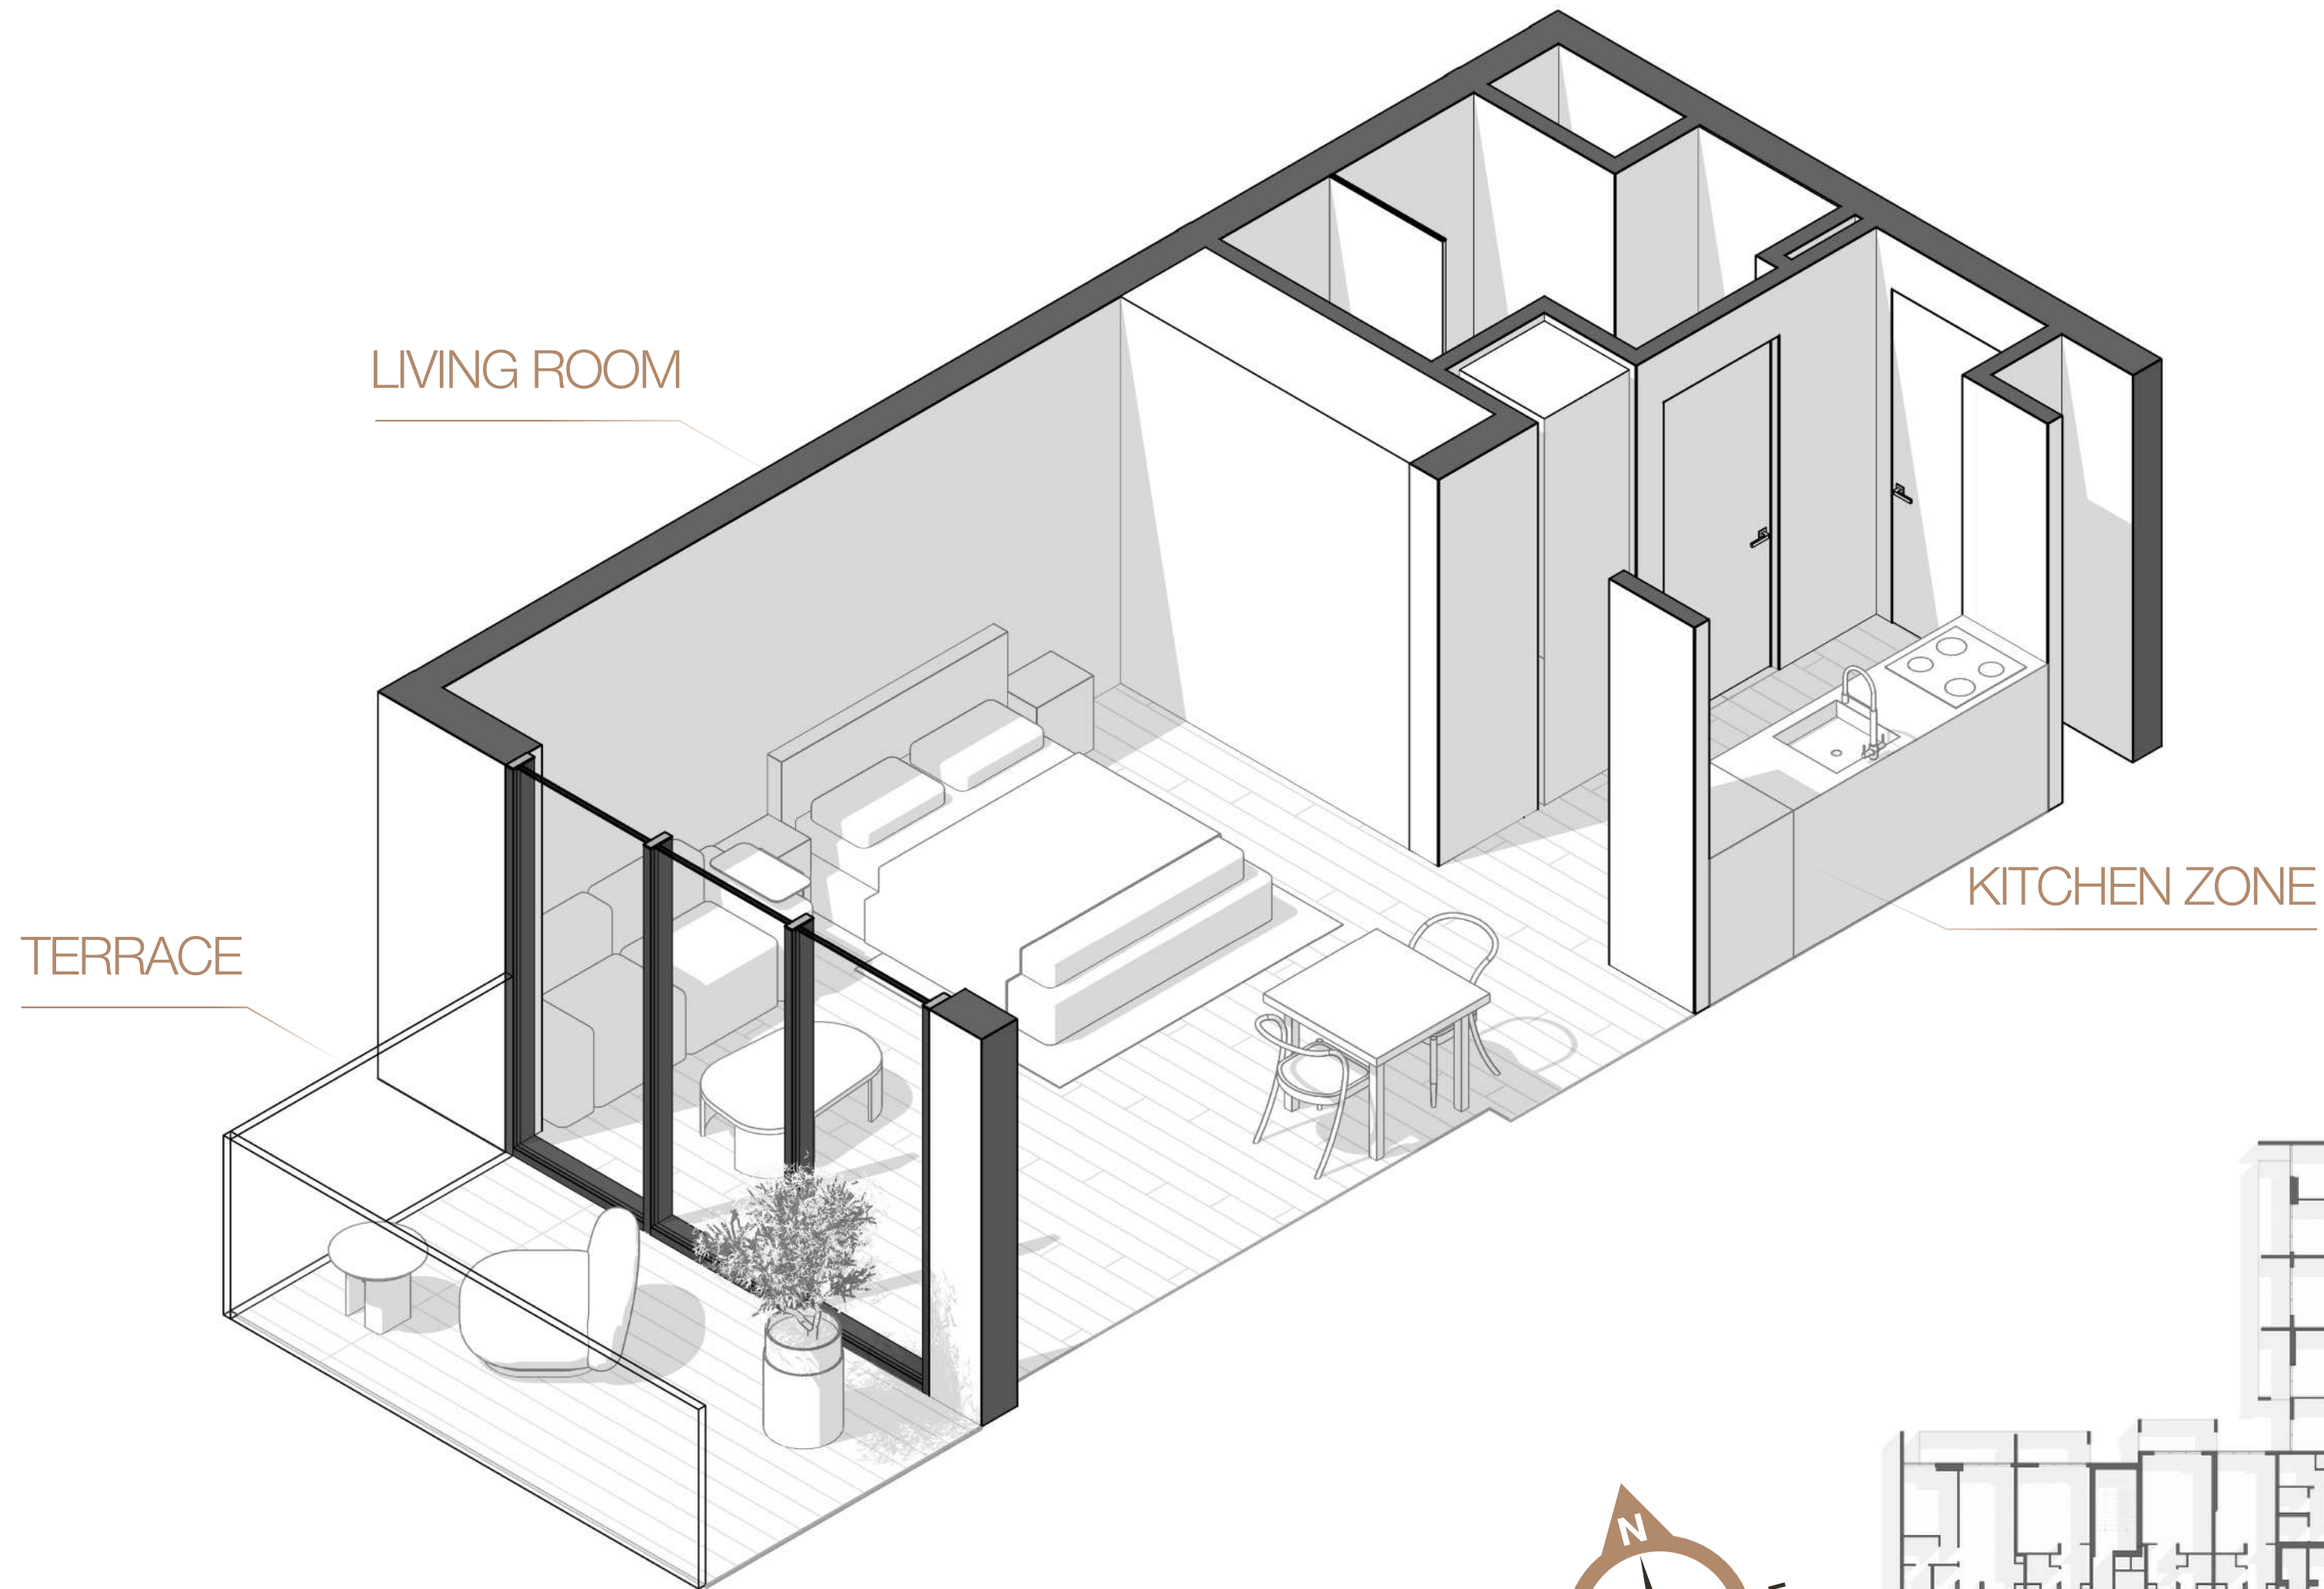

1WOOD Residence

FLOOR PLAN

STUDIO TYPE A

1WOOD Residence

TOTAL AREA 474,90 SQ.FT

STUDIO TYPE B

1WOOD Residence

TOTAL AREA 474,90 SQ.FT

STUDIO TYPE C

1WOOD Residence

TOTAL AREA 439,60 SQ.FT

STUDIO TYPE D

1WOOD Residence

TOTAL AREA 438,63 SQ.FT

STUDIO TYPE E

1WOOD Residence

TOTAL AREA 438,63 SQ.FT

STUDIO TYPE F

TOTAL AREA 418,72 SQ.FT

STUDIO TYPE G

1WOOD Residence

TOTAL AREA 406,23 SQ.FT

STUDIO TYPE H

1WOOD Residence

TOTAL AREA 439,60 SQ.FT

STUDIO TYPE I

1WOOD Residence

TOTAL AREA 497,72 SQ.FT

STUDIO TYPE J

TOTAL AREA 530,77 SQ.FT

STUDIO TYPE K

1WOOD Residence