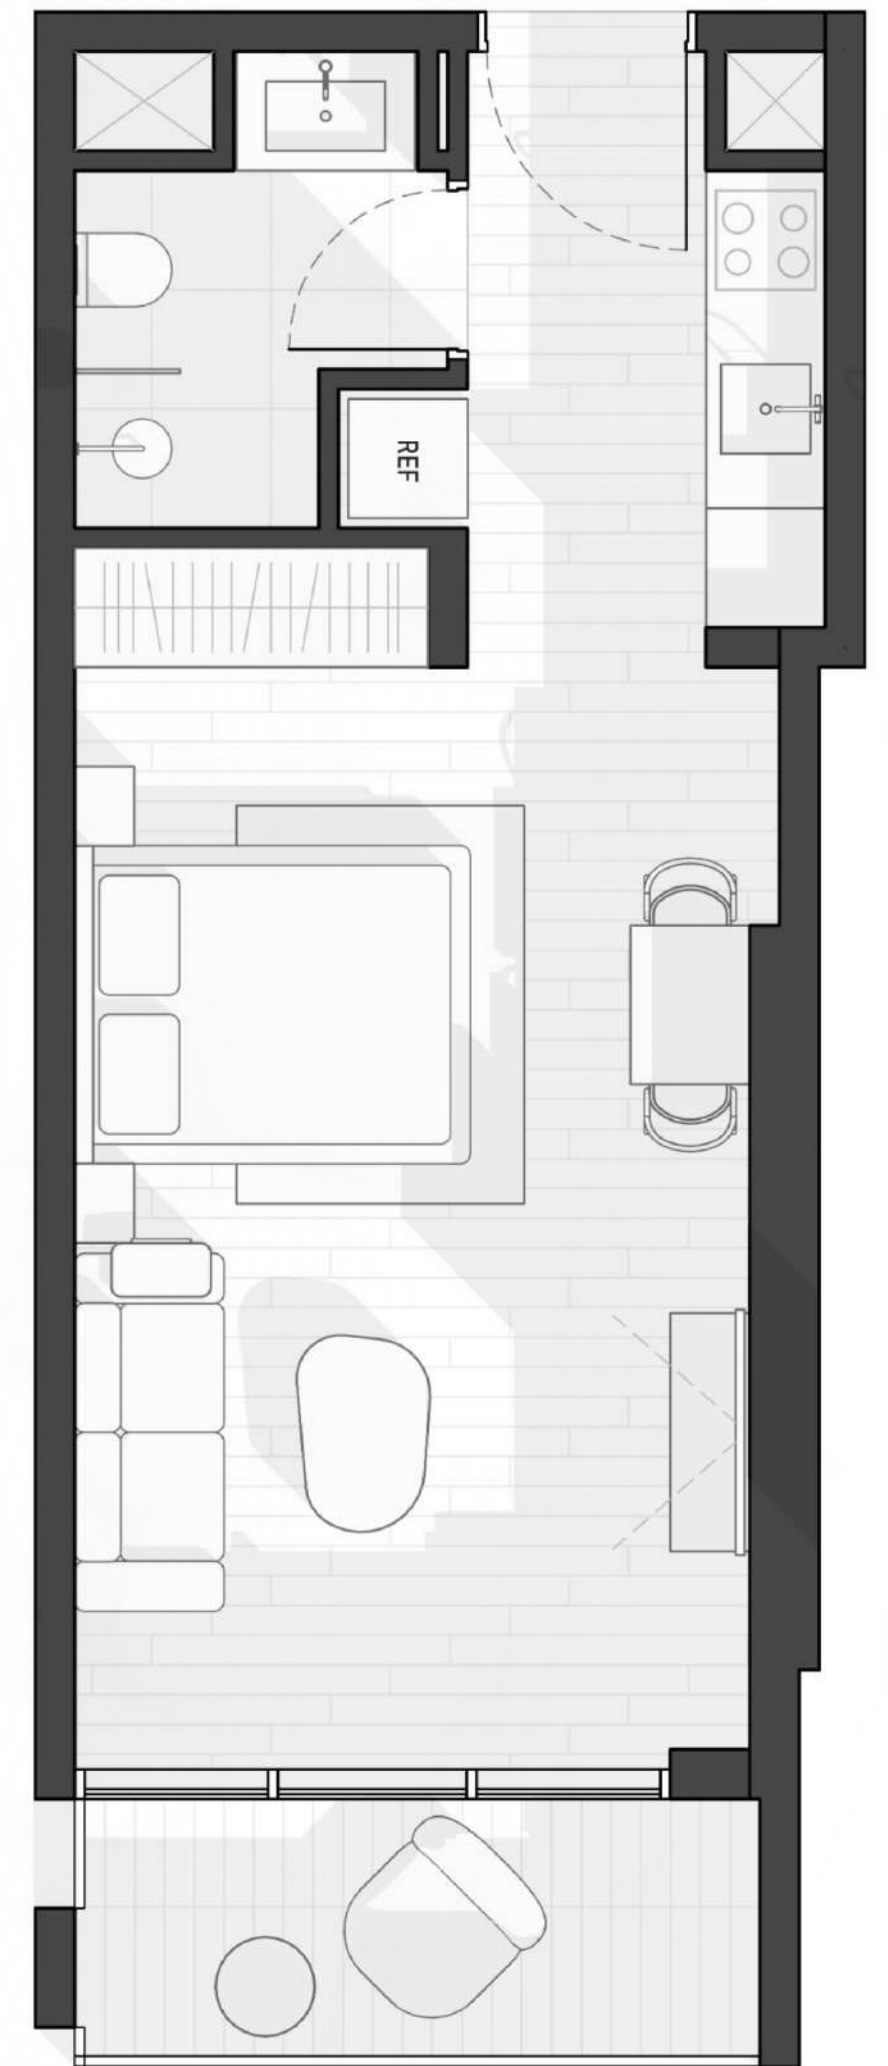

1WOOD Residence

FLOOR PLAN

STUDIO TYPE A

1WOOD Residence

TOTAL AREA 474,90 SQ.FT

STUDIO TYPE B

1WOOD Residence

TOTAL AREA 474,90 SQ.FT

STUDIO TYPE C

1WOOD Residence

TOTAL AREA 439,60 SQ.FT

STUDIO TYPE D

1WOOD Residence

TOTAL AREA 438,63 SQ.FT

STUDIO TYPE E

1WOOD Residence

TOTAL AREA 438,63 SQ.FT

STUDIO TYPE F

TOTAL AREA 418,72 SQ.FT

STUDIO TYPE G

1WOOD Residence

TOTAL AREA 406,23 SQ.FT

STUDIO TYPE H

1WOOD Residence

TOTAL AREA 439,60 SQ.FT

STUDIO TYPE I

1WOOD Residence

TOTAL AREA 497,72 SQ.FT

STUDIO TYPE J

TOTAL AREA 530,77 SQ.FT

STUDIO TYPE K

1WOOD Residence