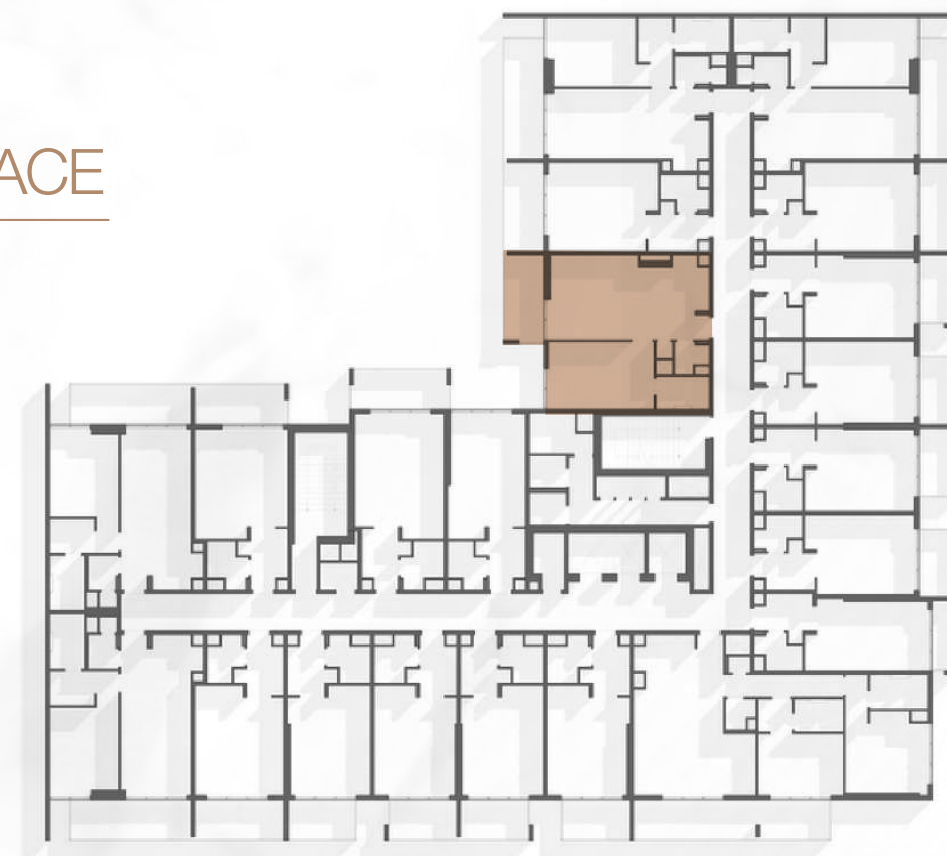

1WOOD Residence

FLOOR PLAN

STUDIO TYPE A

1WOOD Residence

TOTAL AREA 474,90 SQ.FT

STUDIO TYPE B

1WOOD Residence

TOTAL AREA 474,90 SQ.FT

TOTAL AREA 438,63 SQ.FT

STUDIO TYPE F

TOTAL AREA 418,72 SQ.FT

STUDIO TYPE G

1WOOD Residence

TOTAL AREA 406,23 SQ.FT

STUDIO TYPE H

1WOOD Residence

TOTAL AREA 439,60 SQ.FT

STUDIO TYPE I

1WOOD Residence

TOTAL AREA 497,72 SQ.FT

STUDIO TYPE J

TOTAL AREA 530,77 SQ.FT

STUDIO TYPE K

1WOOD Residence

TOTAL AREA 374,69 SQ.FT

ONE BEDROOM TYPE A

1WOOD Residence

TOTAL AREA 757,99 SQ.FT

ONE BEDROOM TYPE B

1WOOD Residence

TOTAL AREA 800,19 SQ.FT

ONE BEDROOM TYPE C