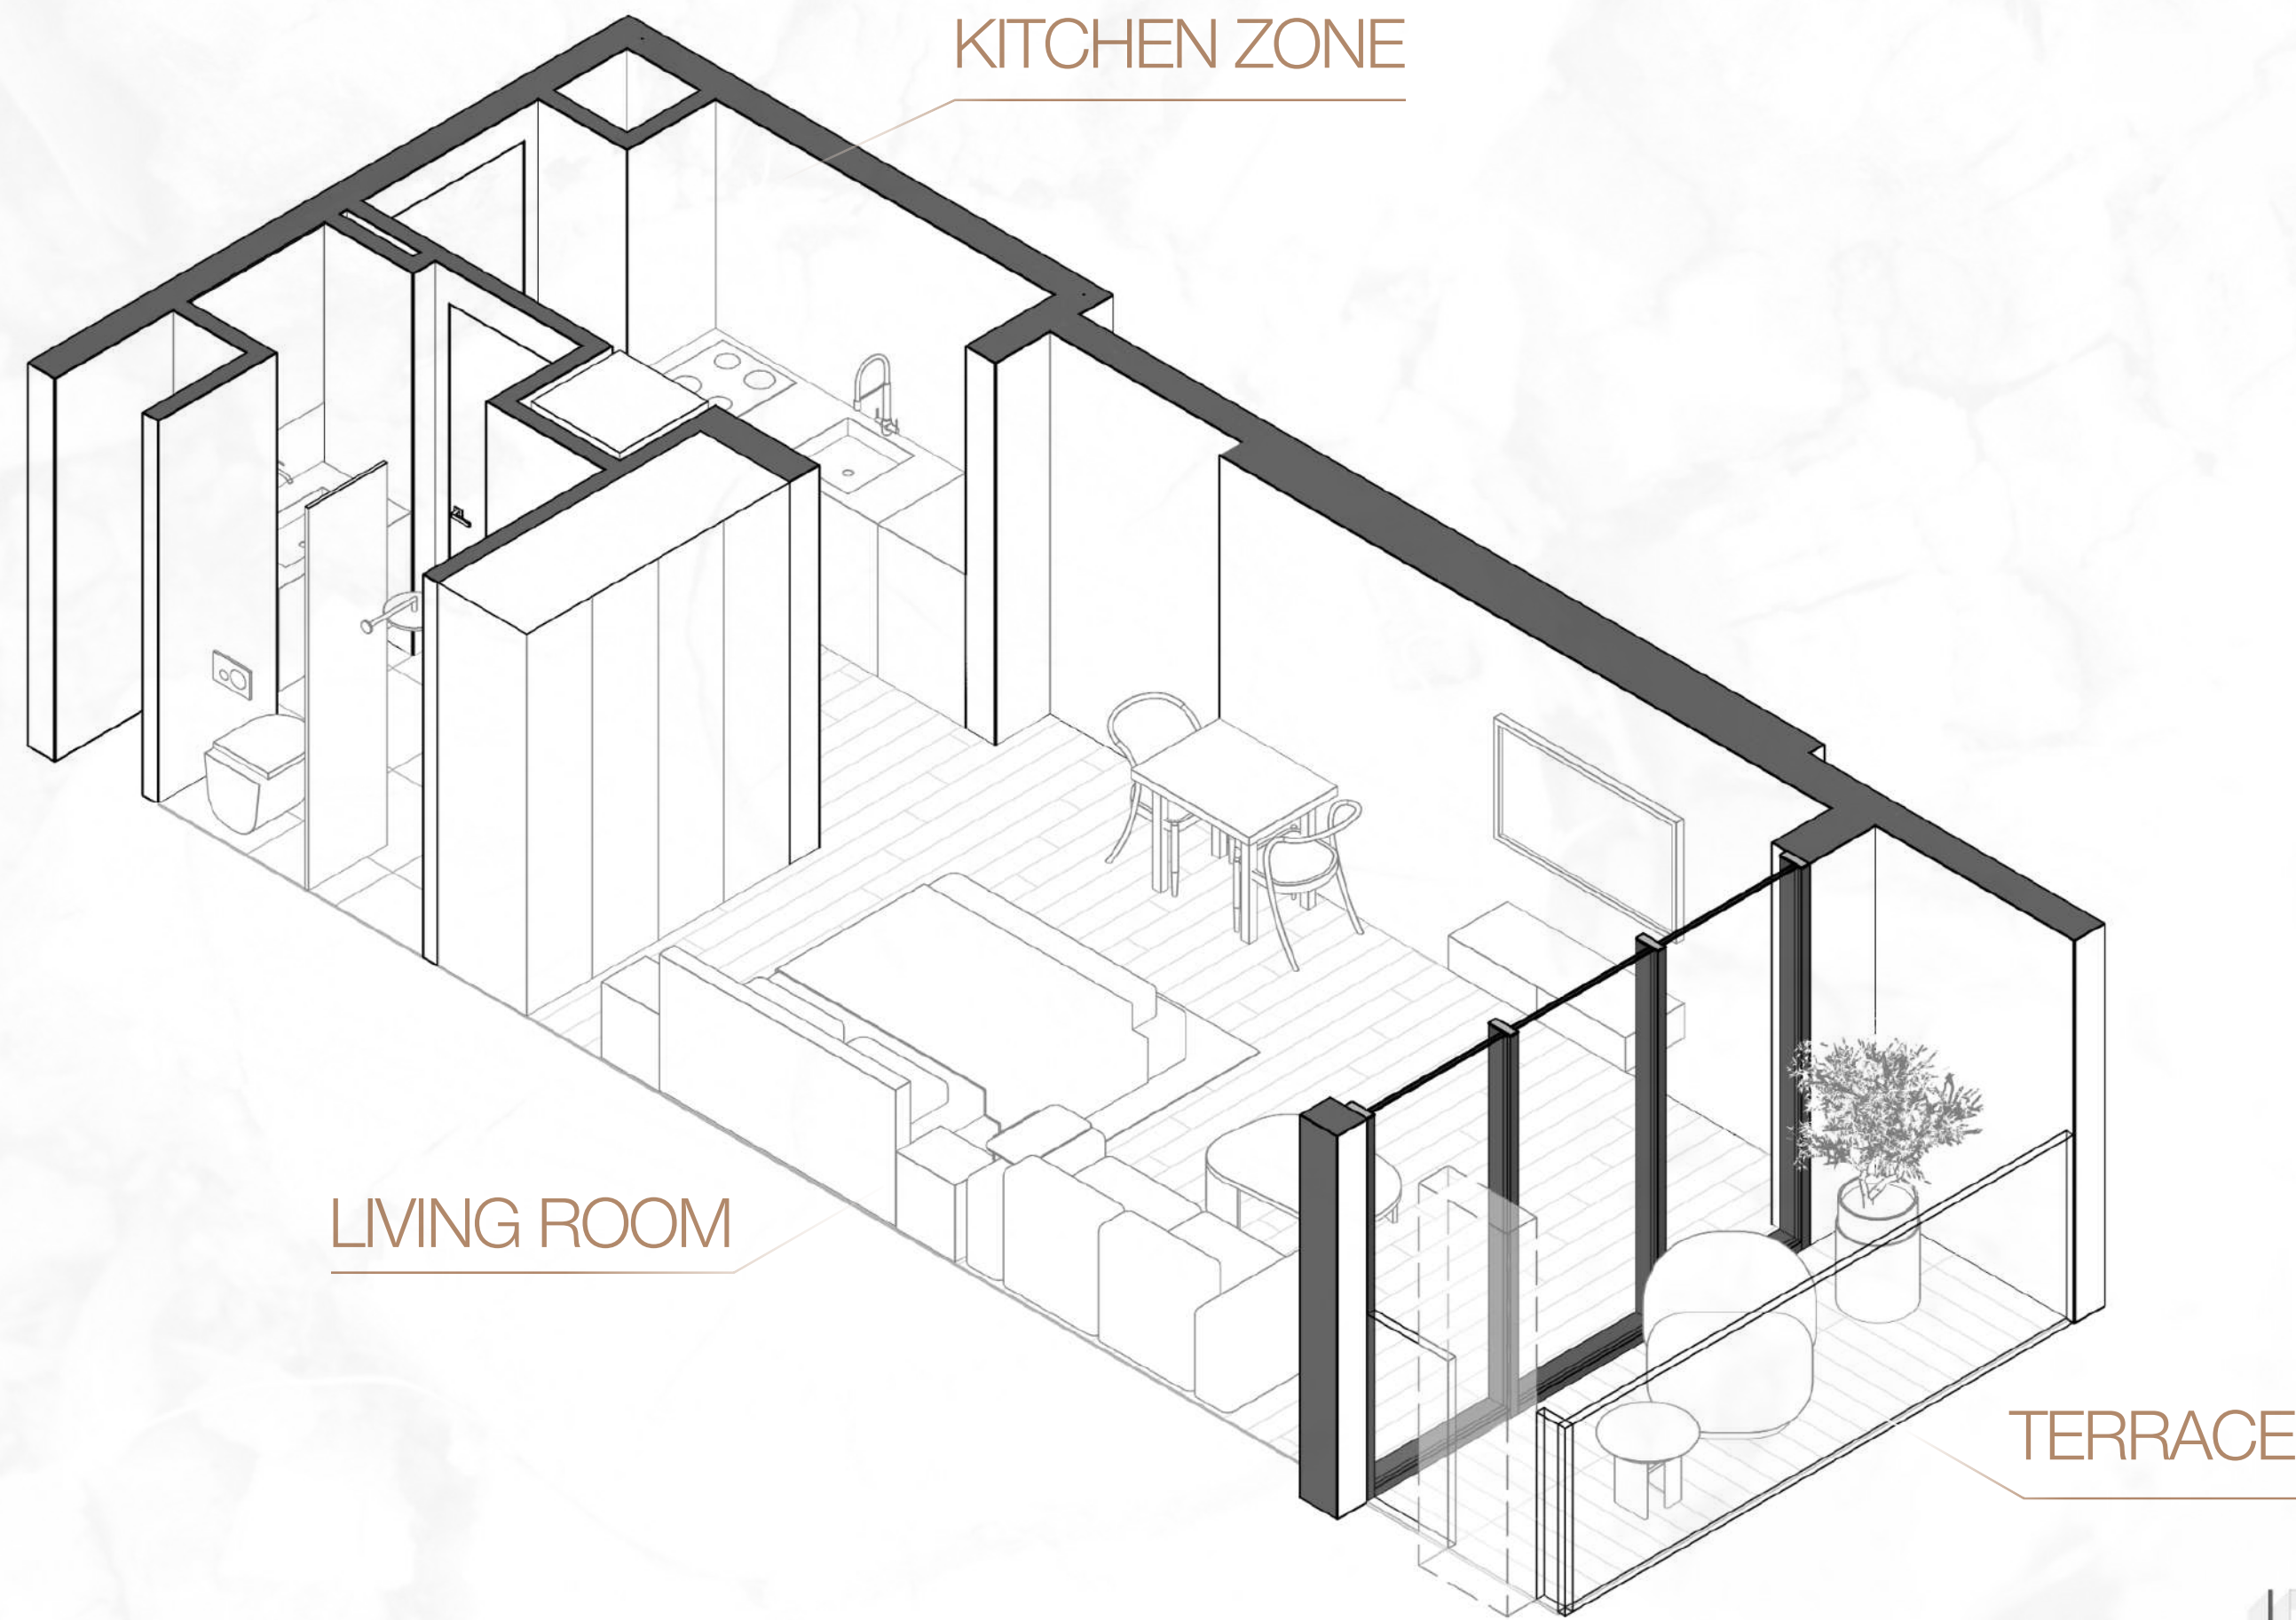

1WOOD Residence

FLOOR PLAN

STUDIO TYPE A

1WOOD Residence

TOTAL AREA 474,90 SQ.FT

STUDIO TYPE B

1WOOD Residence

TOTAL AREA 474,90 SQ.FT

TOTAL AREA 438,63 SQ.FT

STUDIO TYPE F

TOTAL AREA 418,72 SQ.FT

STUDIO TYPE G

1WOOD Residence

TOTAL AREA 406,23 SQ.FT

STUDIO TYPE H

1WOOD Residence