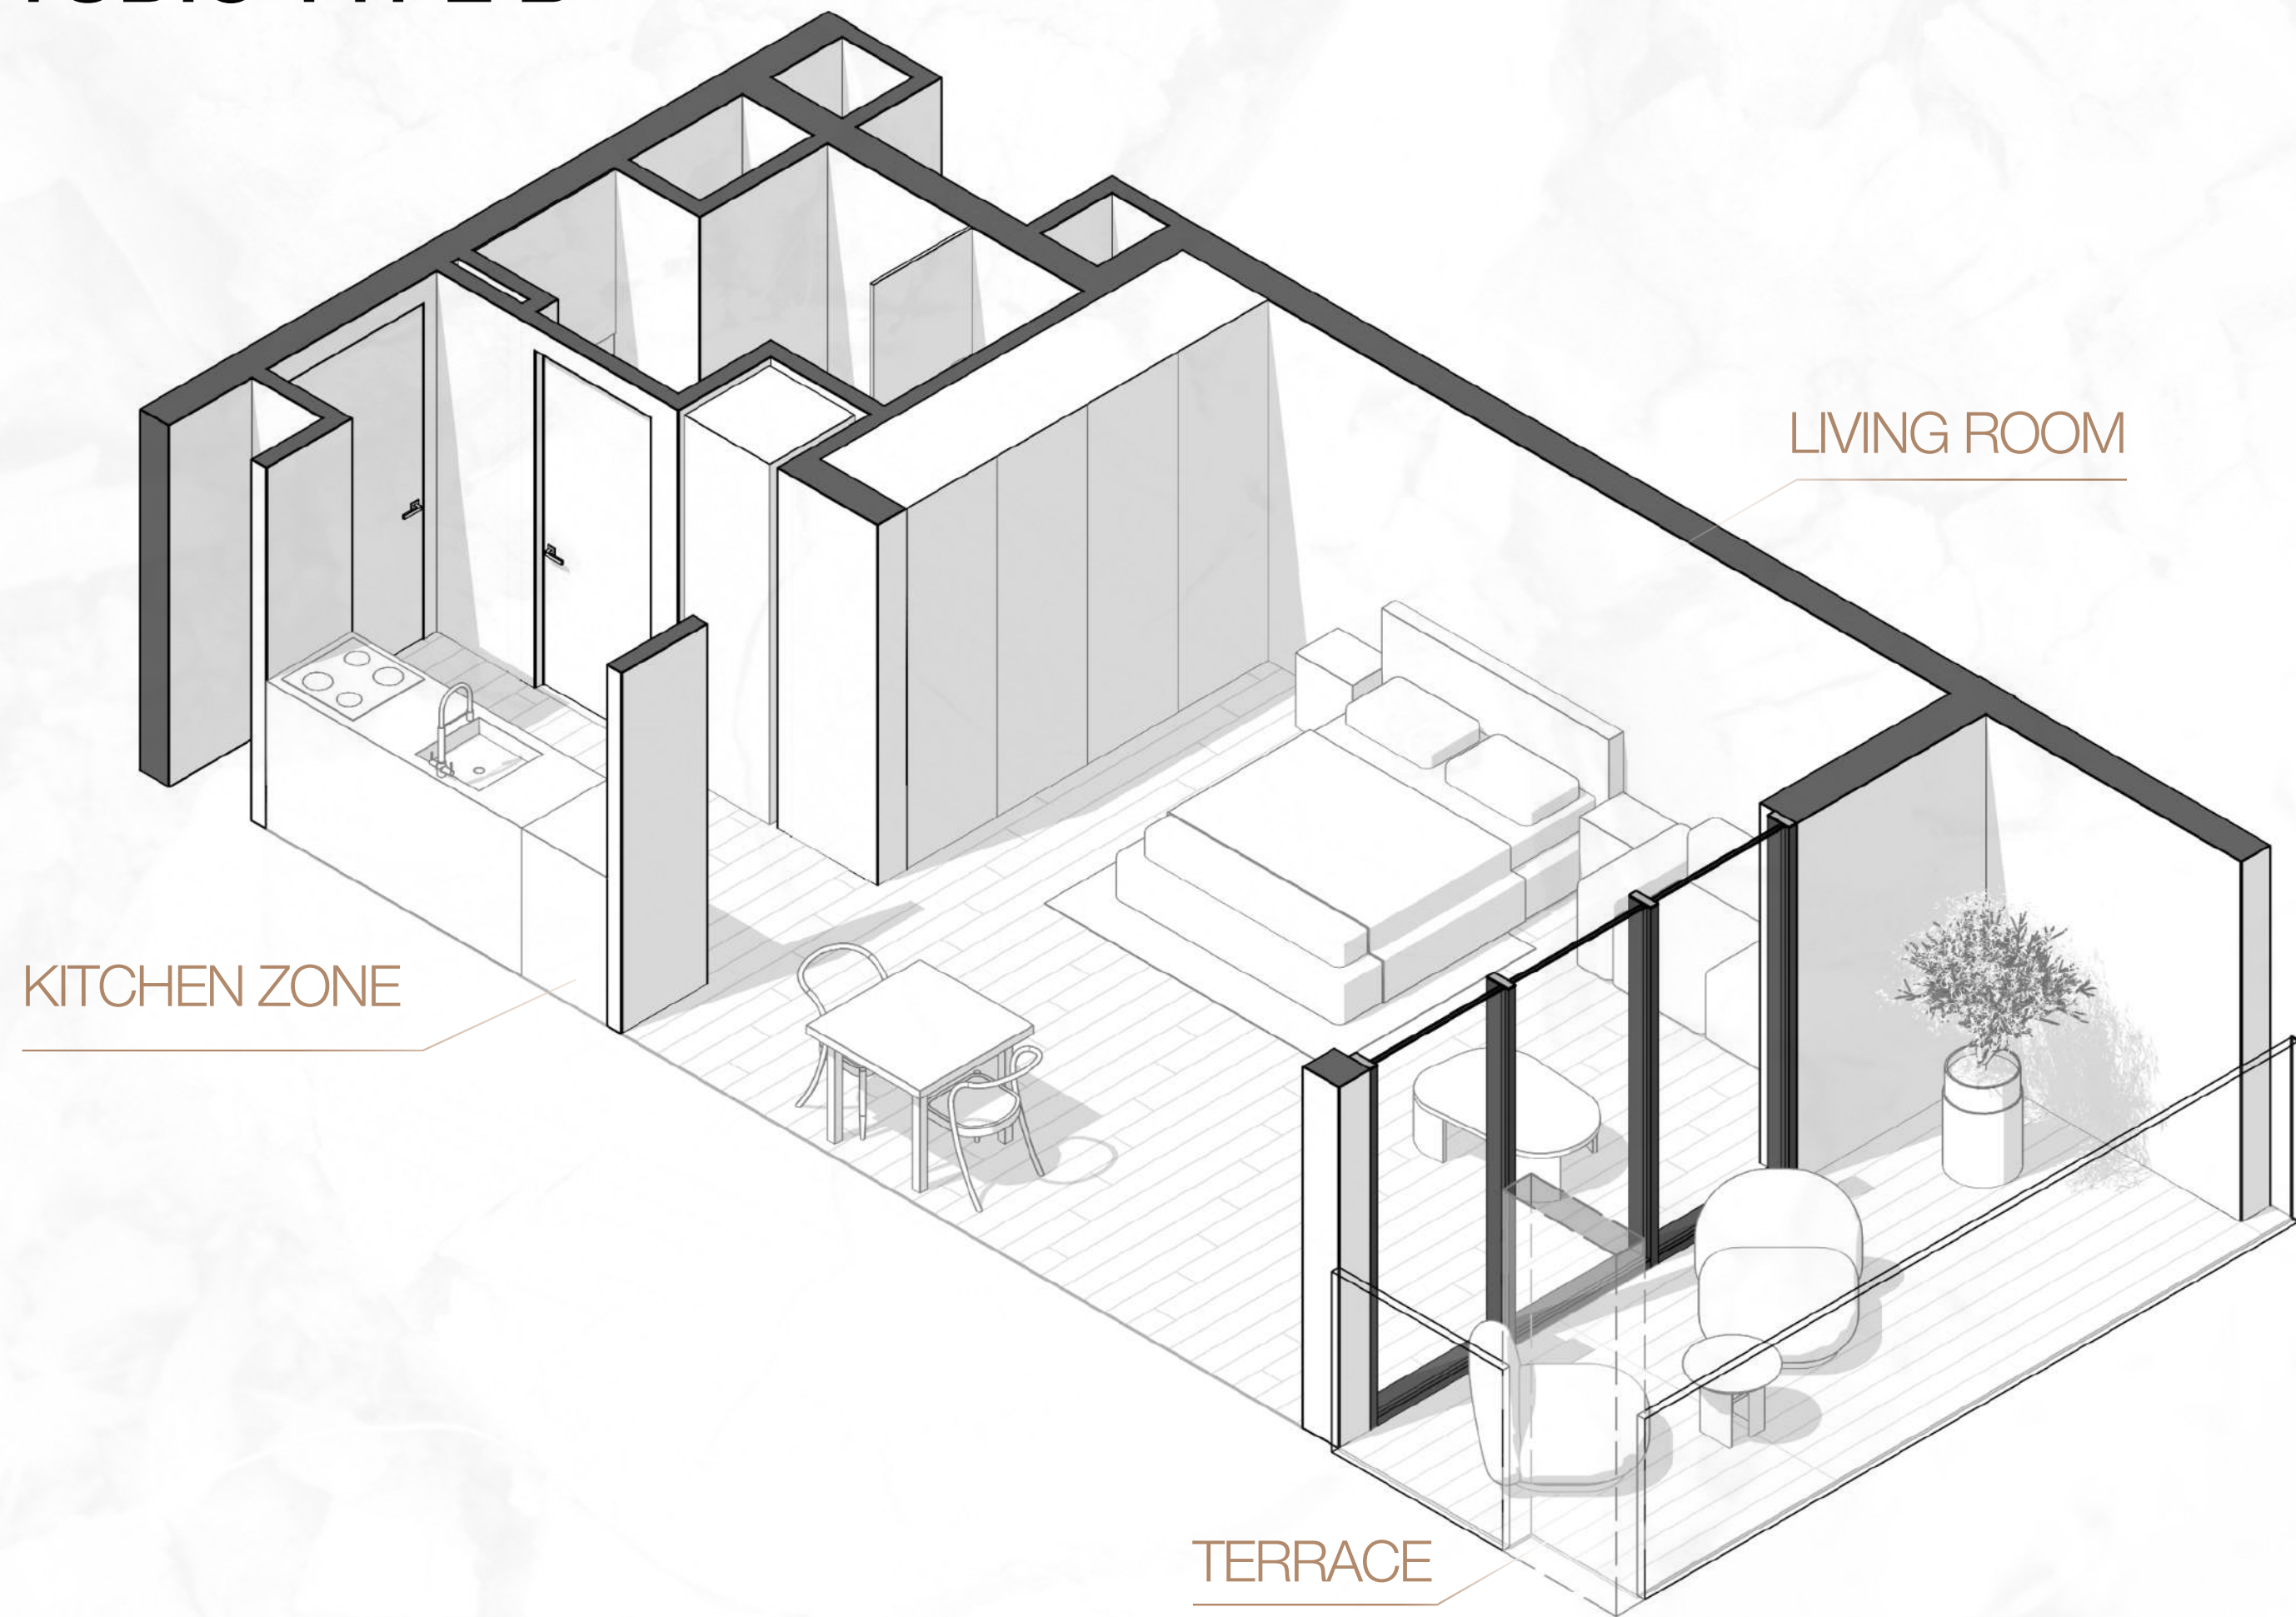

1WOOD Residence

FLOOR PLAN

STUDIO TYPE A

1WOOD Residence

TOTAL AREA 474,90 SQ.FT

STUDIO TYPE B

1WOOD Residence

TOTAL AREA 474,90 SQ.FT

STUDIO TYPE C

1WOOD Residence

TOTAL AREA 439,60 SQ.FT

STUDIO TYPE D

1WOOD Residence

TOTAL AREA 438,63 SQ.FT

STUDIO TYPE E

1WOOD Residence

TOTAL AREA 438,63 SQ.FT

STUDIO TYPE F

TOTAL AREA 418,72 SQ.FT

STUDIO TYPE G

1WOOD Residence

TOTAL AREA 406,23 SQ.FT

STUDIO TYPE H

1WOOD Residence