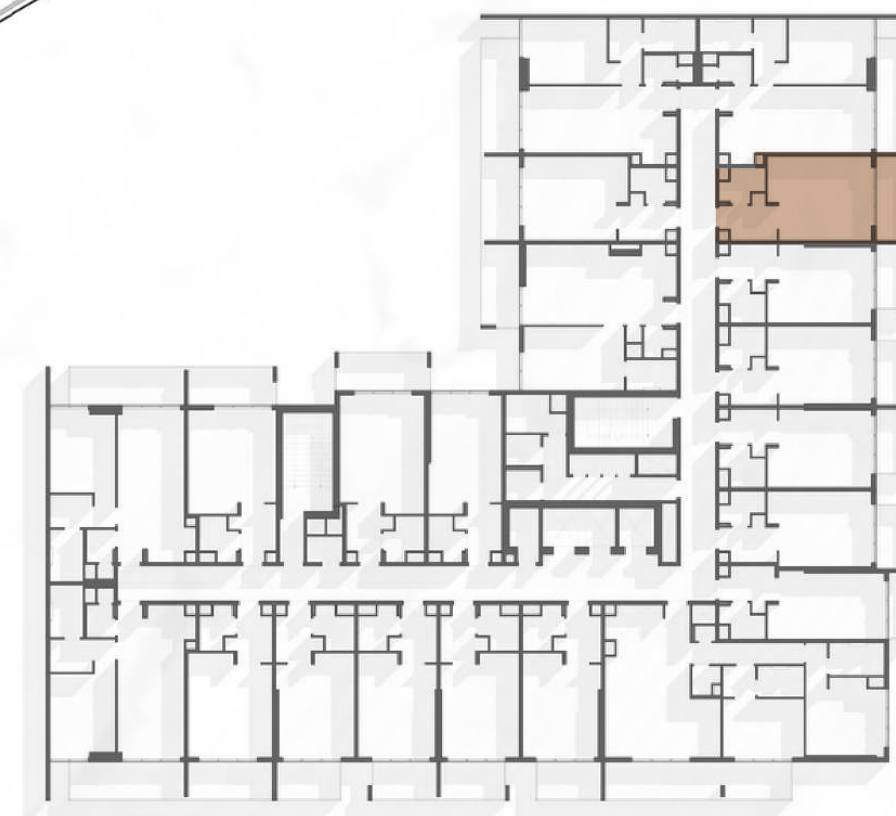

1WOOD Residence

FLOOR PLAN

STUDIO TYPE A

1WOOD Residence

TOTAL AREA 474,90 SQ.FT

STUDIO TYPE B

1WOOD Residence

TOTAL AREA 474,90 SQ.FT

STUDIO TYPE C

1WOOD Residence

TOTAL AREA 439,60 SQ.FT

STUDIO TYPE D

1WOOD Residence

TOTAL AREA 438,63 SQ.FT

STUDIO TYPE E

1WOOD Residence

TOTAL AREA 438,63 SQ.FT

STUDIO TYPE F

TOTAL AREA 418,72 SQ.FT

STUDIO TYPE G

1WOOD Residence

TOTAL AREA 406,23 SQ.FT

STUDIO TYPE H

1WOOD Residence