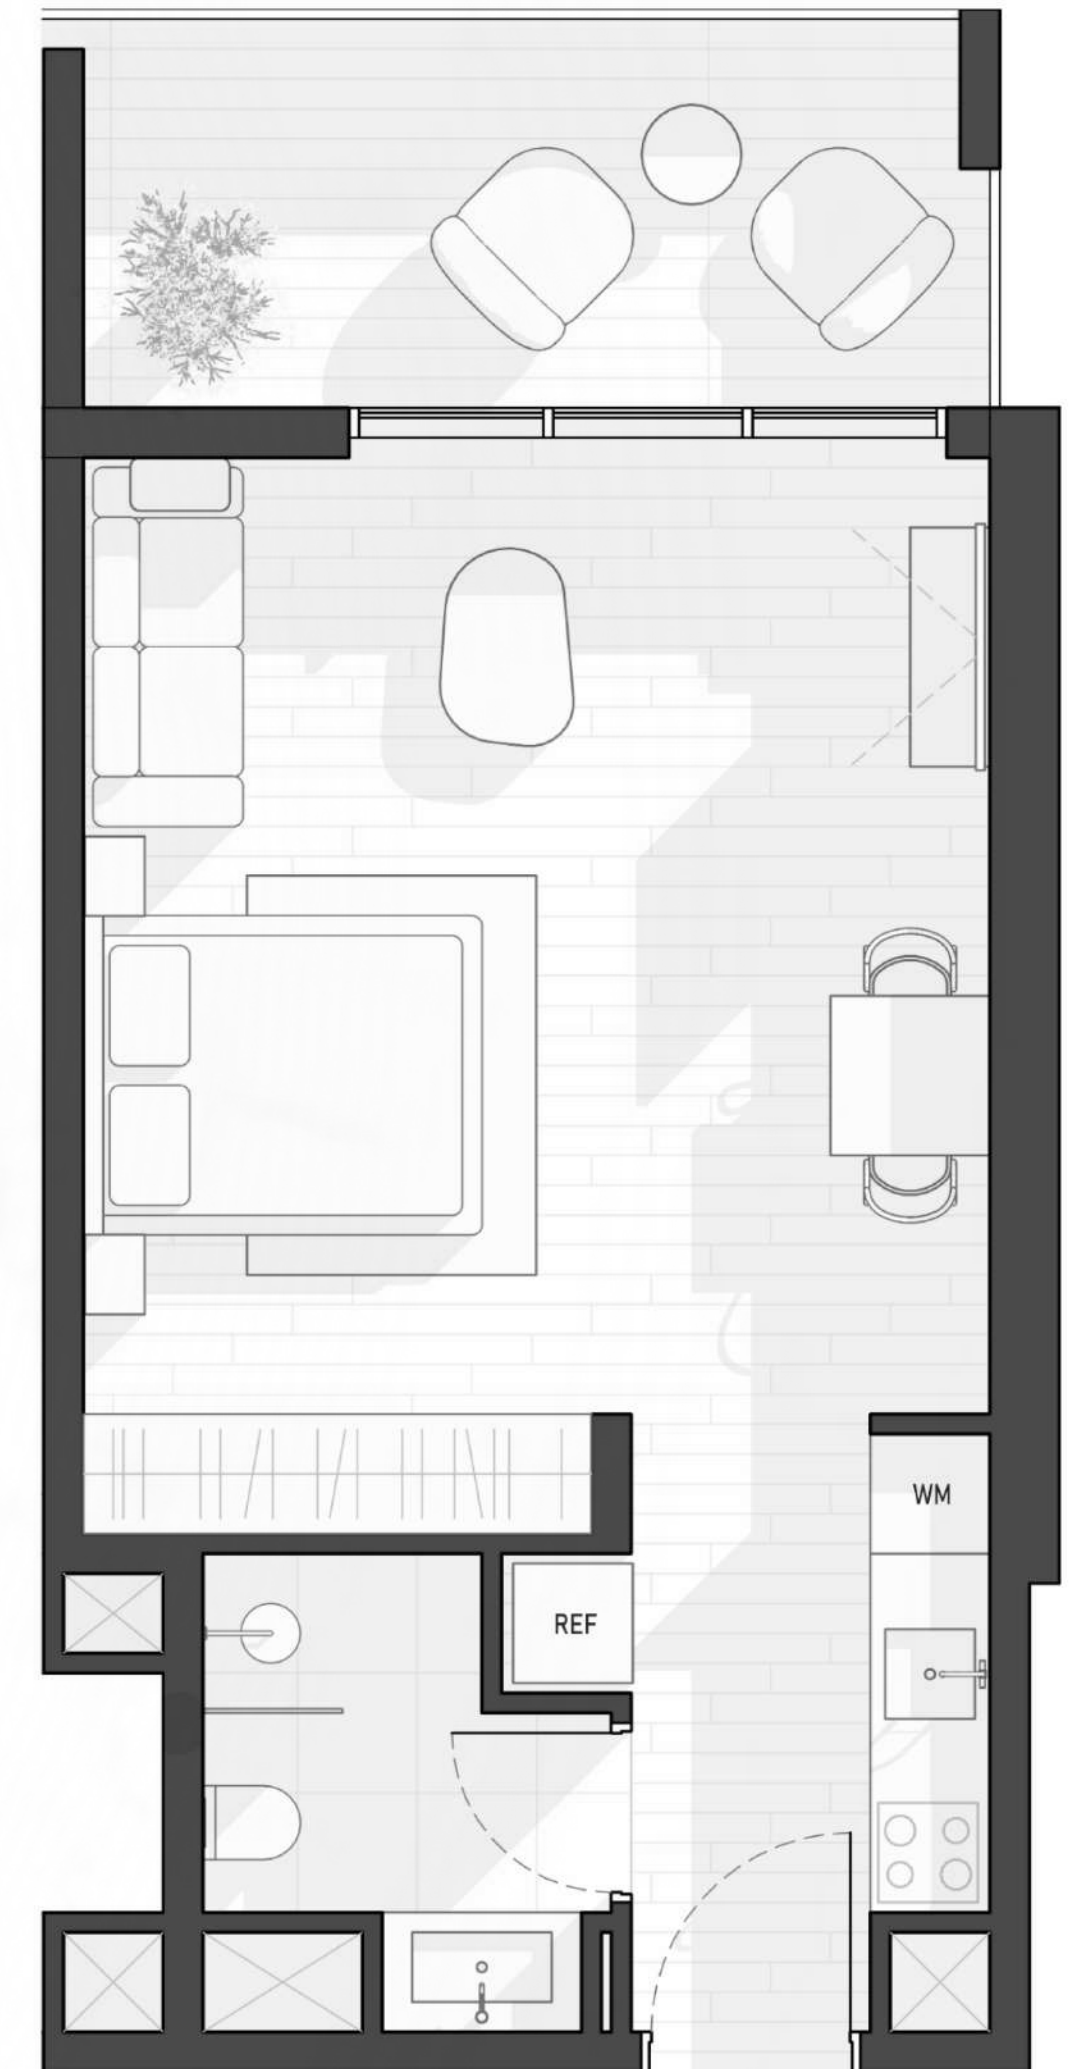

1WOOD Residence

FLOOR PLAN

STUDIO TYPE A

1WOOD Residence

TOTAL AREA 474,90 SQ.FT

STUDIO TYPE B

1WOOD Residence

TOTAL AREA 474,90 SQ.FT

STUDIO TYPE C

1WOOD Residence

TOTAL AREA 439,60 SQ.FT

STUDIO TYPE D

1WOOD Residence

TOTAL AREA 438,63 SQ.FT

STUDIO TYPE E

1WOOD Residence

TOTAL AREA 438,63 SQ.FT

STUDIO TYPE F

TOTAL AREA 418,72 SQ.FT

STUDIO TYPE G

1WOOD Residence

TOTAL AREA 406,23 SQ.FT

STUDIO TYPE H

1WOOD Residence

TOTAL AREA 439,60 SQ.FT

STUDIO TYPE I

1WOOD Residence

TOTAL AREA 497,72 SQ.FT

STUDIO TYPE J

TOTAL AREA 530,77 SQ.FT

STUDIO TYPE K

1WOOD Residence