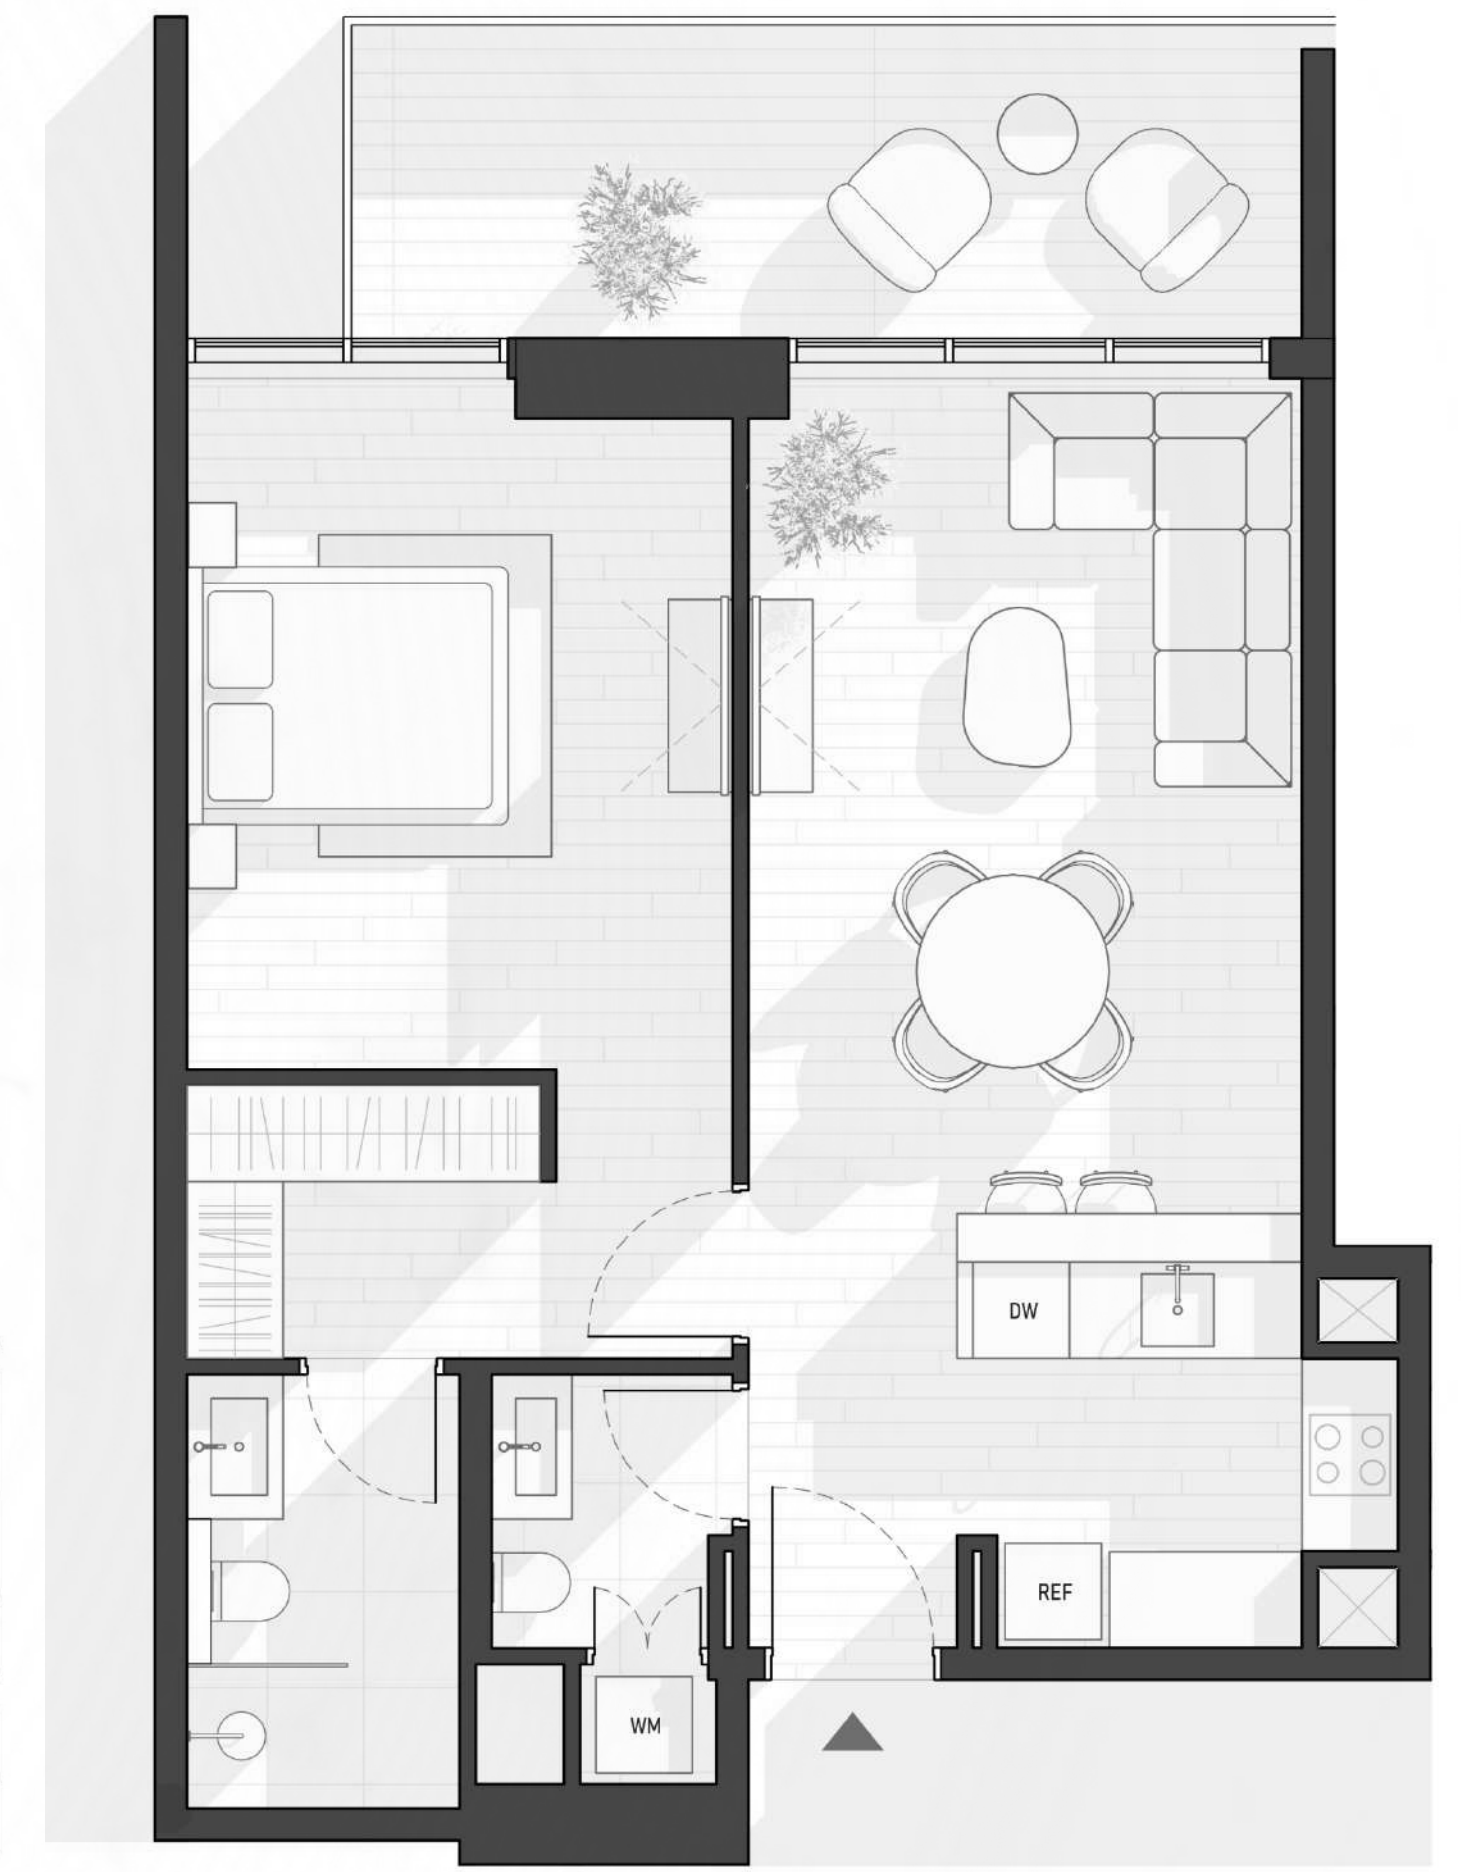

1WOOD Residence

FLOOR PLAN

STUDIO TYPE A

1WOOD Residence

TOTAL AREA 474,90 SQ.FT

STUDIO TYPE B

1WOOD Residence

TOTAL AREA 474,90 SQ.FT

TOTAL AREA 439,60 SQ.FT

STUDIO TYPE I

1WOOD Residence

TOTAL AREA 497,72 SQ.FT

STUDIO TYPE J

TOTAL AREA 530,77 SQ.FT

STUDIO TYPE K

1WOOD Residence

TOTAL AREA 374,69 SQ.FT

ONE BEDROOM TYPE A

1WOOD Residence

TOTAL AREA 757,99 SQ.FT

ONE BEDROOM TYPE B

1WOOD Residence

TOTAL AREA 800,19 SQ.FT

ONE BEDROOM TYPE C

1WOOD Residence

TOTAL AREA 800,19 SQ.FT

TWO BEDROOM TYPE A

1WOOD Residence

TOTAL AREA 1 281,01 SQ.FT