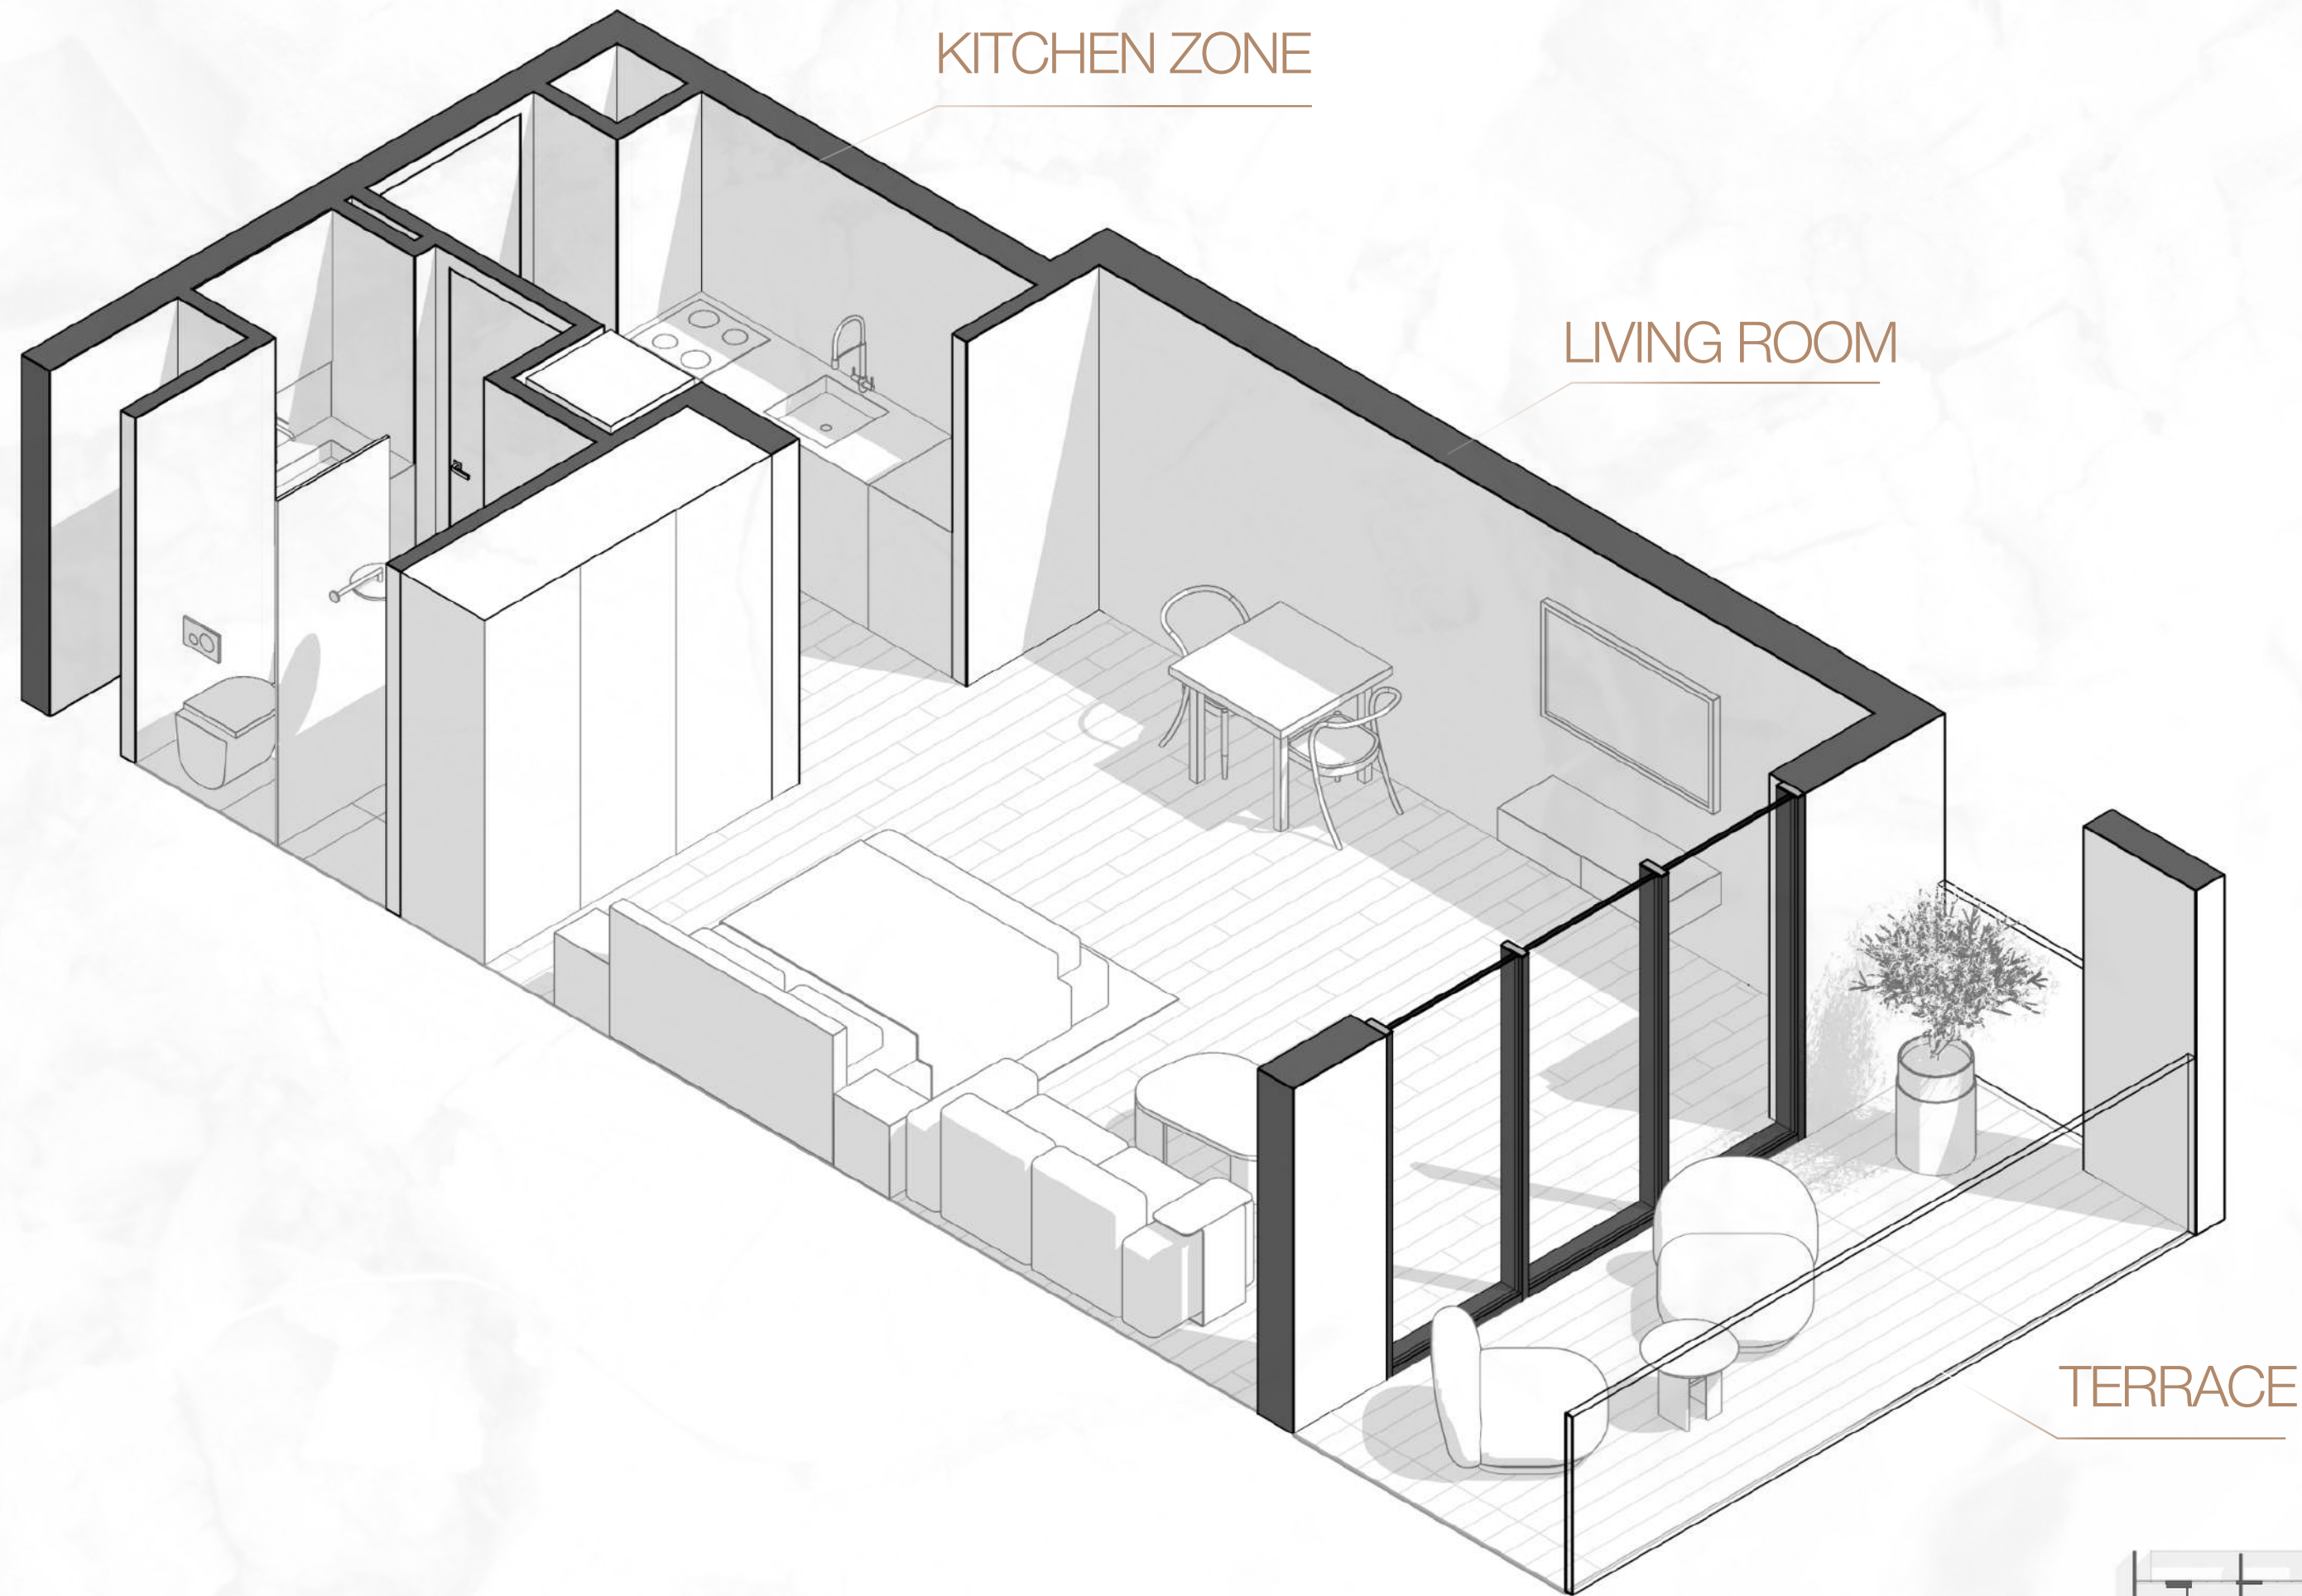

TOTAL AREA 439,60 SQ.FT

STUDIO TYPE I

1WOOD Residence

TOTAL AREA 497,72 SQ.FT

STUDIO TYPE J

TOTAL AREA 530,77 SQ.FT

STUDIO TYPE K

1WOOD Residence