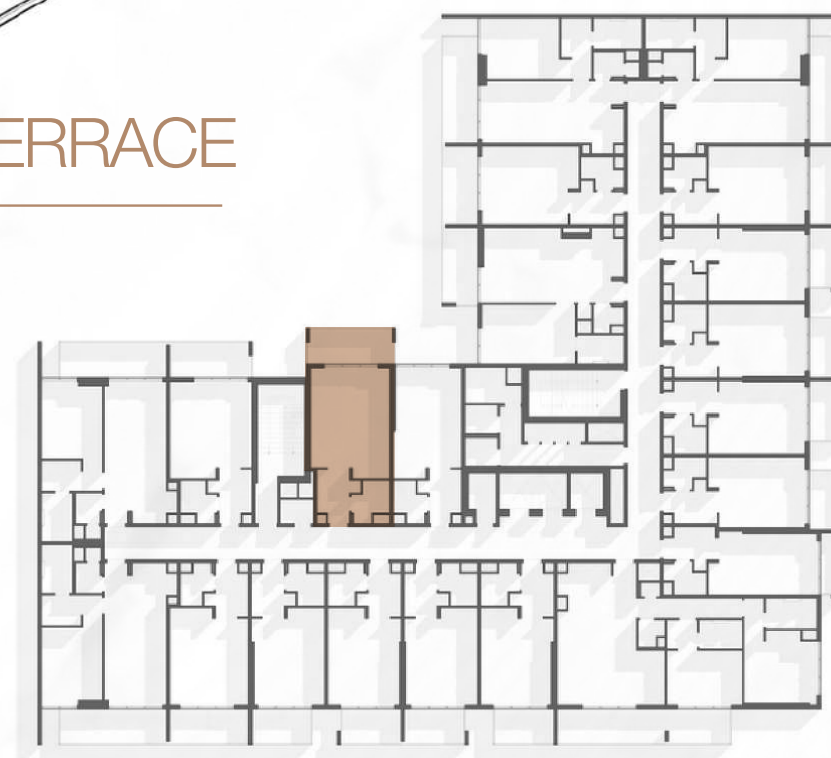

1WOOD Residence

FLOOR PLAN

STUDIO TYPE A

1WOOD Residence

TOTAL AREA 474,90 SQ.FT

STUDIO TYPE B

1WOOD Residence

TOTAL AREA 474,90 SQ.FT

TOTAL AREA 439,60 SQ.FT

STUDIO TYPE I

1WOOD Residence

TOTAL AREA 497,72 SQ.FT

STUDIO TYPE J

TOTAL AREA 530,77 SQ.FT

STUDIO TYPE K

1WOOD Residence