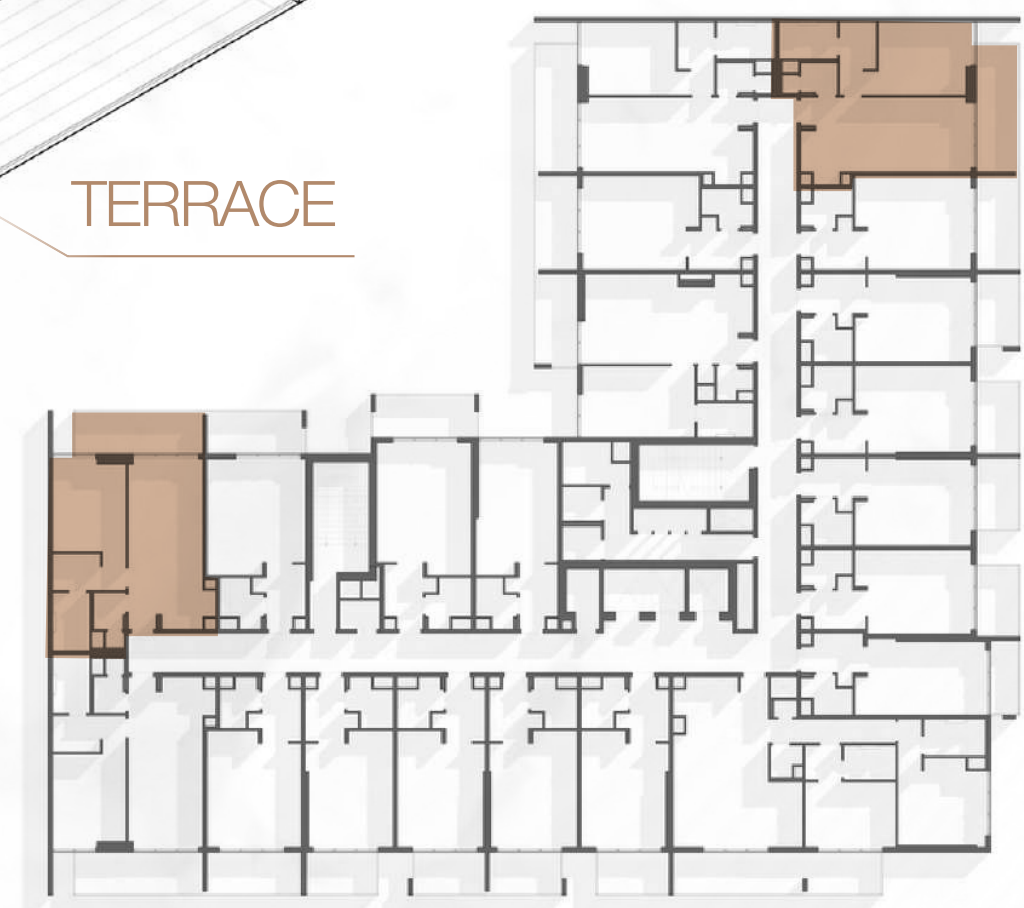

1WOOD Residence

FLOOR PLAN

STUDIO TYPE A

1WOOD Residence

TOTAL AREA 474,90 SQ.FT

STUDIO TYPE B

1WOOD Residence

TOTAL AREA 474,90 SQ.FT

TOTAL AREA 374,69 SQ.FT

ONE BEDROOM TYPE A

1WOOD Residence

TOTAL AREA 757,99 SQ.FT

ONE BEDROOM TYPE B

1WOOD Residence

TOTAL AREA 800,19 SQ.FT

ONE BEDROOM TYPE C

1WOOD Residence

TOTAL AREA 800,19 SQ.FT

TWO BEDROOM TYPE A

1WOOD Residence

TOTAL AREA 1 281,01 SQ.FT