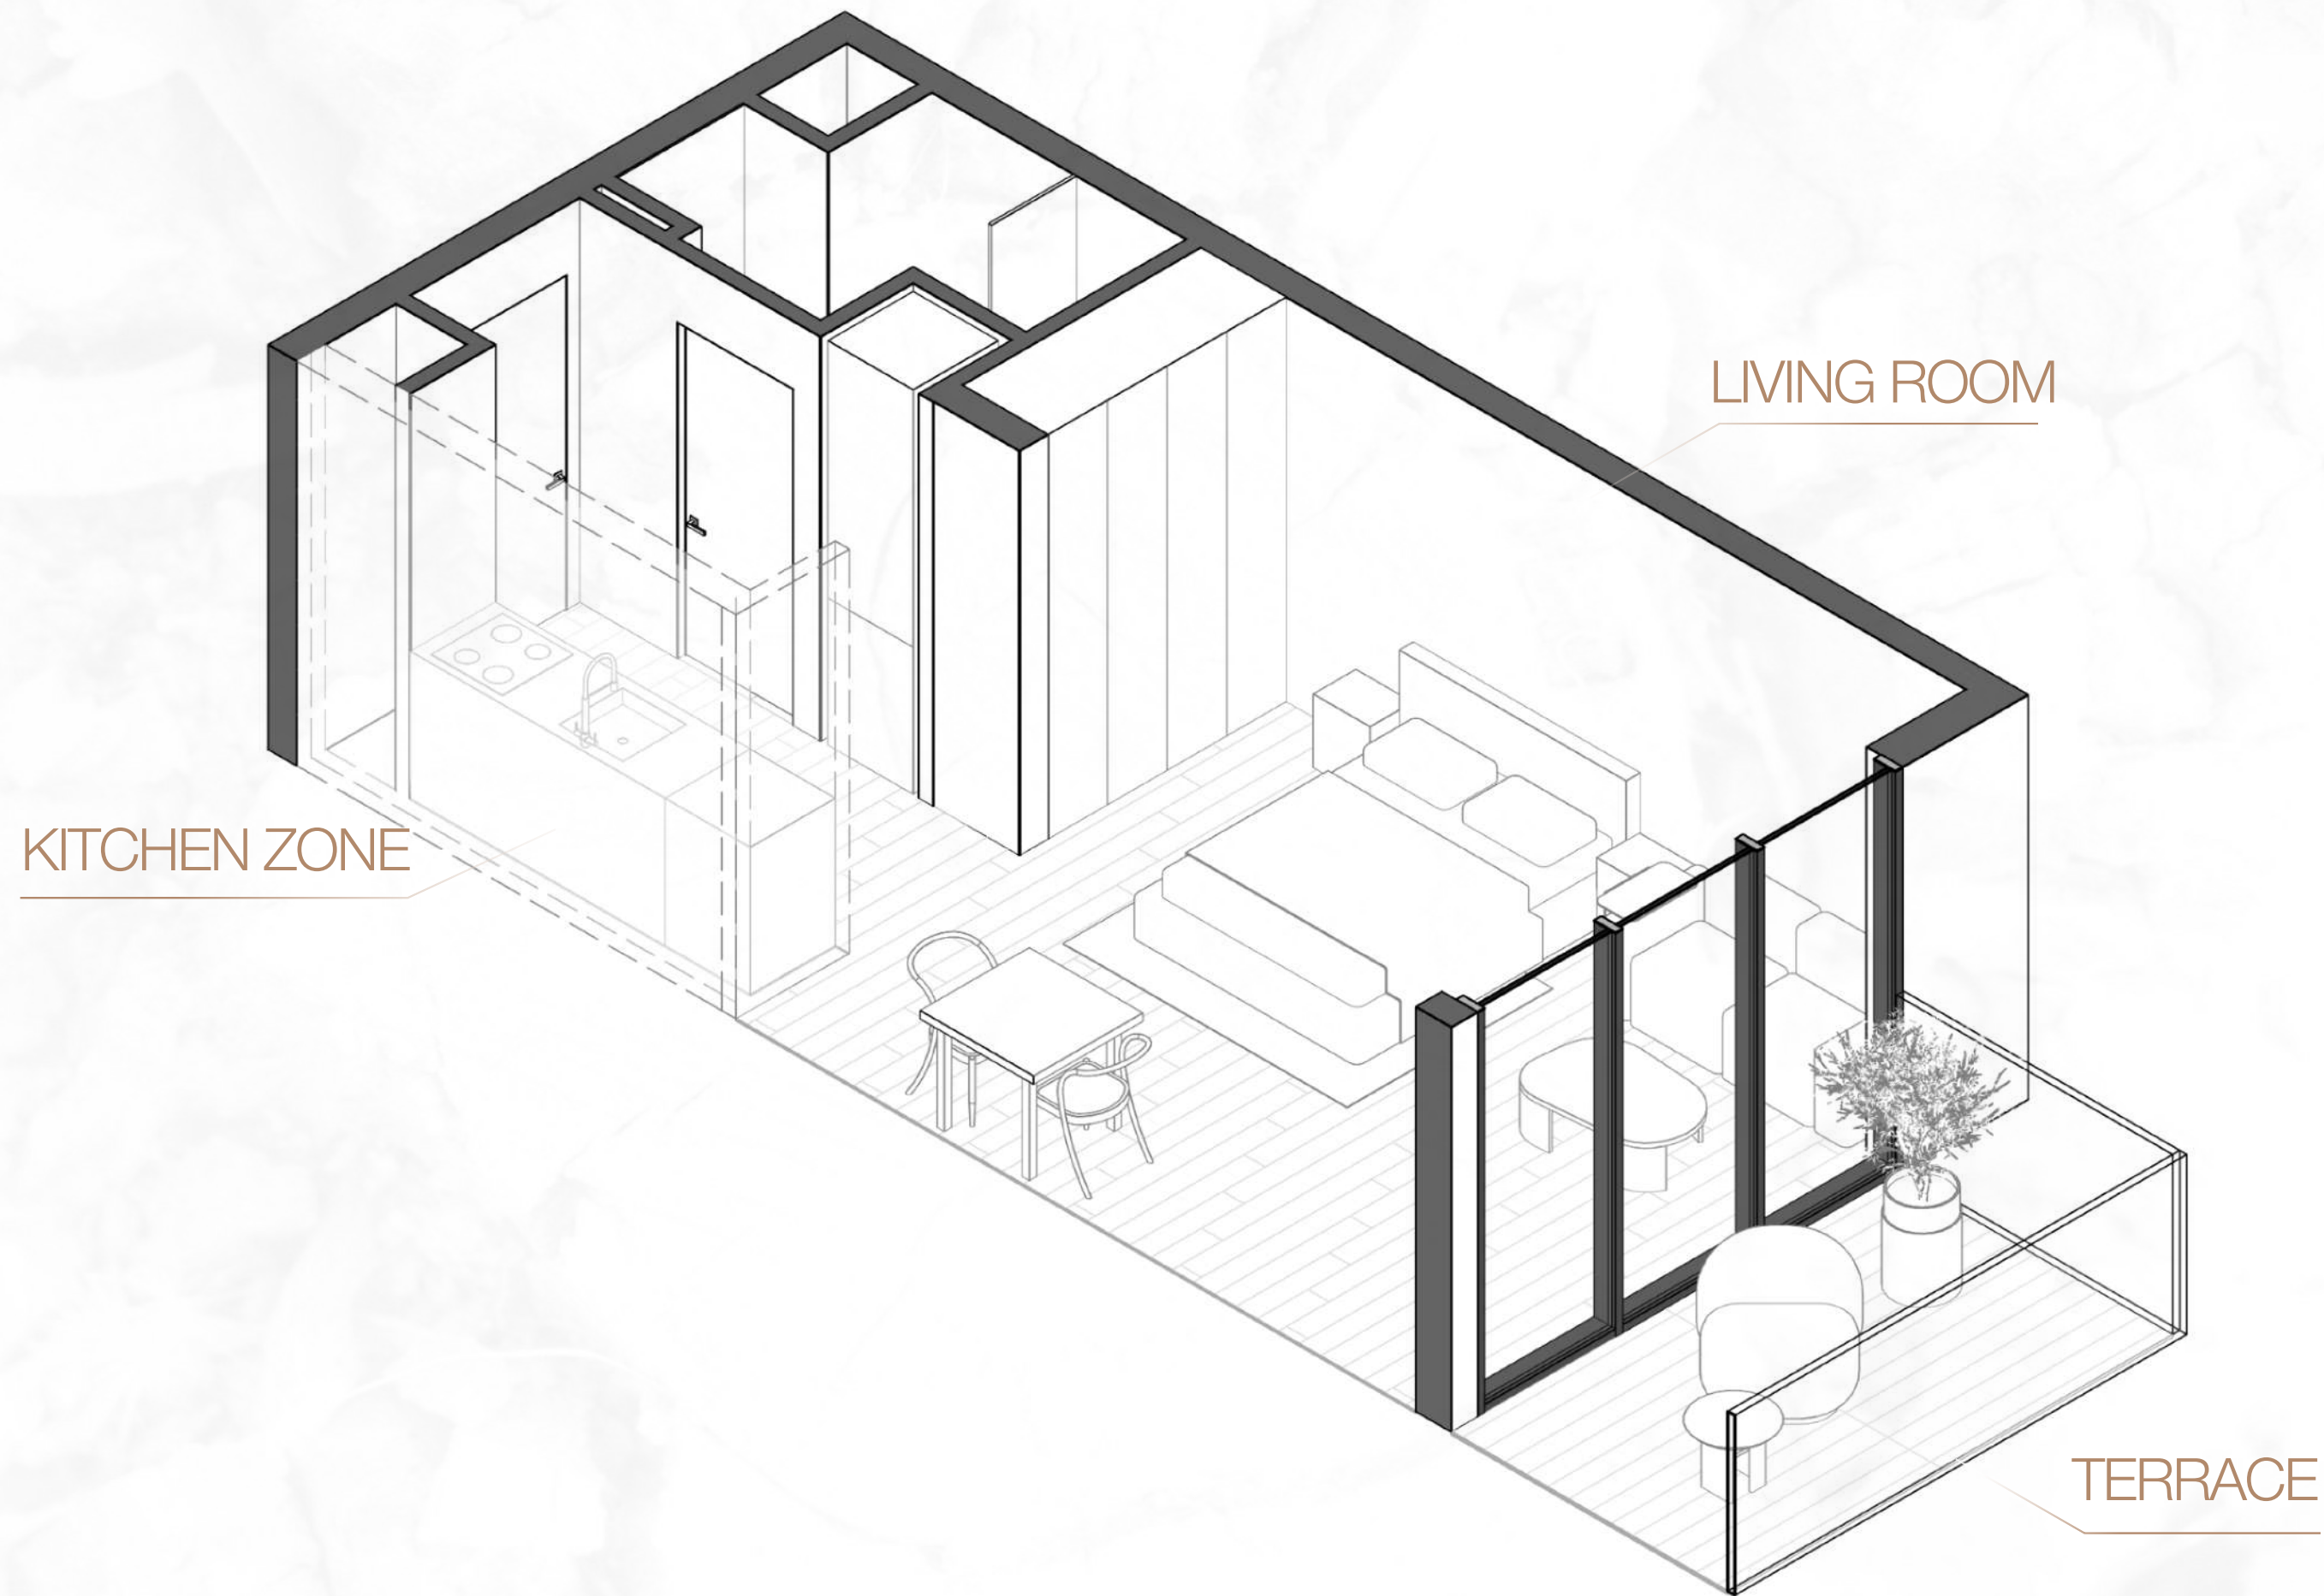

1WOOD Residence

FLOOR PLAN

STUDIO TYPE A

1WOOD Residence

TOTAL AREA 474,90 SQ.FT

STUDIO TYPE B

1WOOD Residence

TOTAL AREA 474,90 SQ.FT

STUDIO TYPE C

1WOOD Residence

TOTAL AREA 439,60 SQ.FT

STUDIO TYPE D

1WOOD Residence

TOTAL AREA 438,63 SQ.FT

STUDIO TYPE E

1WOOD Residence

TOTAL AREA 438,63 SQ.FT

STUDIO TYPE F

TOTAL AREA 418,72 SQ.FT

STUDIO TYPE G

1WOOD Residence

TOTAL AREA 406,23 SQ.FT

STUDIO TYPE H

1WOOD Residence