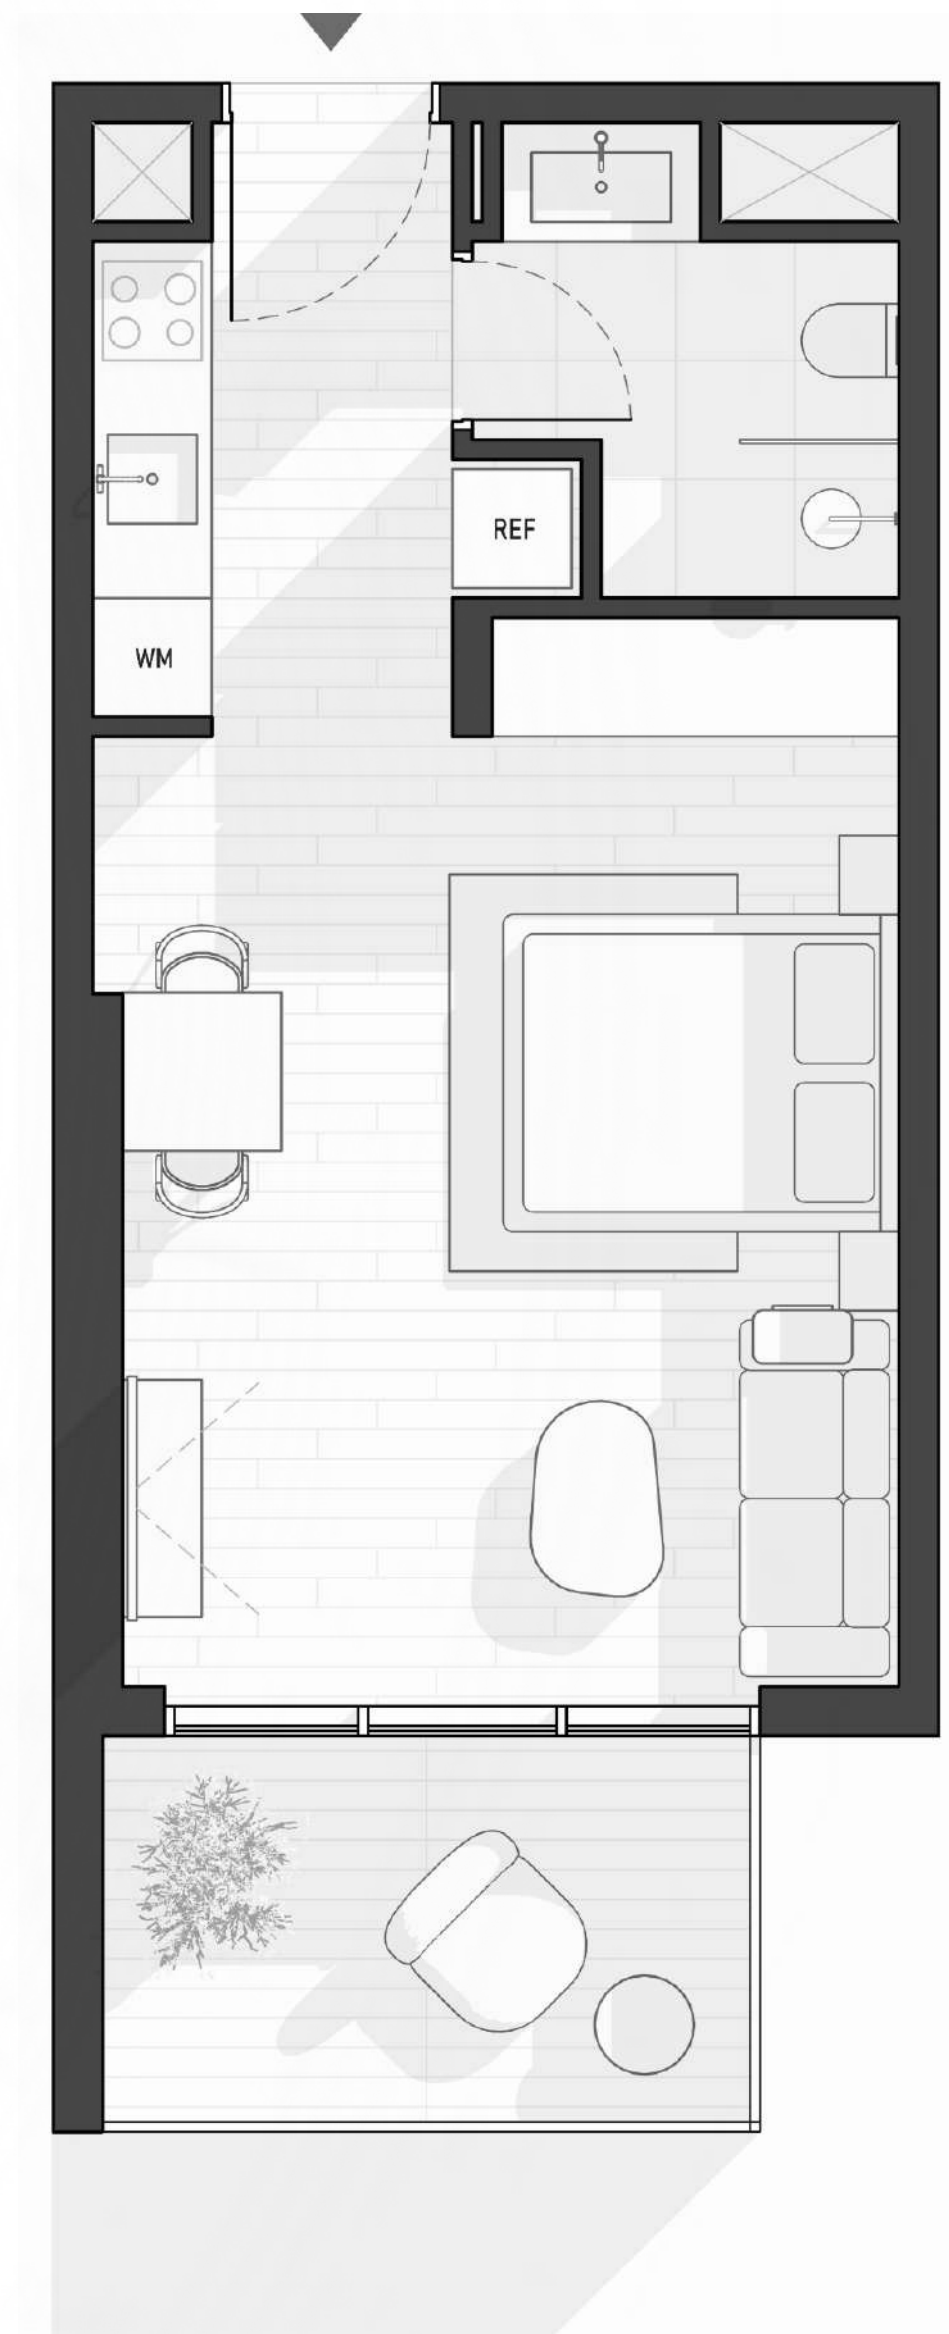

1WOOD Residence

FLOOR PLAN

STUDIO TYPE A

1WOOD Residence

TOTAL AREA 474,90 SQ.FT

STUDIO TYPE B

1WOOD Residence

TOTAL AREA 474,90 SQ.FT

STUDIO TYPE C

1WOOD Residence

TOTAL AREA 439,60 SQ.FT

STUDIO TYPE D

1WOOD Residence

TOTAL AREA 438,63 SQ.FT

STUDIO TYPE E

1WOOD Residence

TOTAL AREA 438,63 SQ.FT

STUDIO TYPE F

TOTAL AREA 418,72 SQ.FT

STUDIO TYPE G

1WOOD Residence

TOTAL AREA 406,23 SQ.FT

STUDIO TYPE H

1WOOD Residence

TOTAL AREA 439,60 SQ.FT

STUDIO TYPE I

1WOOD Residence

TOTAL AREA 497,72 SQ.FT

STUDIO TYPE J

TOTAL AREA 530,77 SQ.FT

STUDIO TYPE K

1WOOD Residence