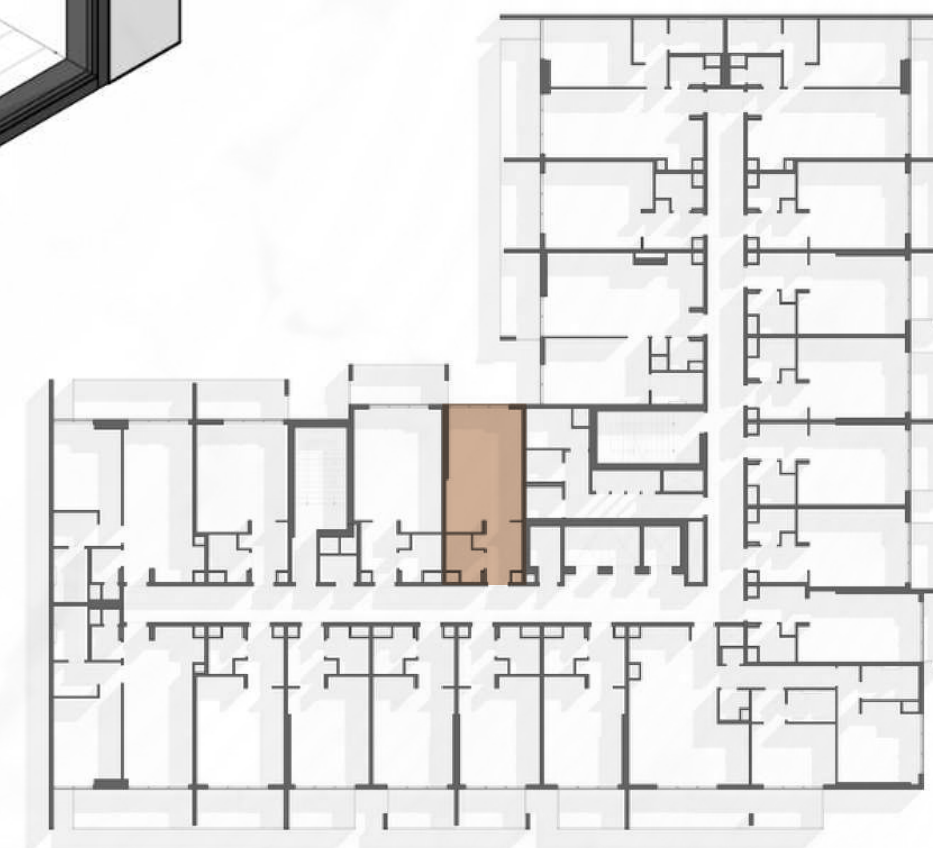

1WOOD Residence

FLOOR PLAN

STUDIO TYPE A

1WOOD Residence

TOTAL AREA 474,90 SQ.FT

STUDIO TYPE B

1WOOD Residence

TOTAL AREA 474,90 SQ.FT

TOTAL AREA 438,63 SQ.FT

STUDIO TYPE F

TOTAL AREA 418,72 SQ.FT

STUDIO TYPE G

1WOOD Residence

TOTAL AREA 406,23 SQ.FT

STUDIO TYPE H

1WOOD Residence

TOTAL AREA 439,60 SQ.FT

STUDIO TYPE I

1WOOD Residence

TOTAL AREA 497,72 SQ.FT

STUDIO TYPE J

TOTAL AREA 530,77 SQ.FT

STUDIO TYPE K

1WOOD Residence

TOTAL AREA 374,69 SQ.FT

ONE BEDROOM TYPE A

1WOOD Residence

TOTAL AREA 757,99 SQ.FT

ONE BEDROOM TYPE B

1WOOD Residence

TOTAL AREA 800,19 SQ.FT

ONE BEDROOM TYPE C