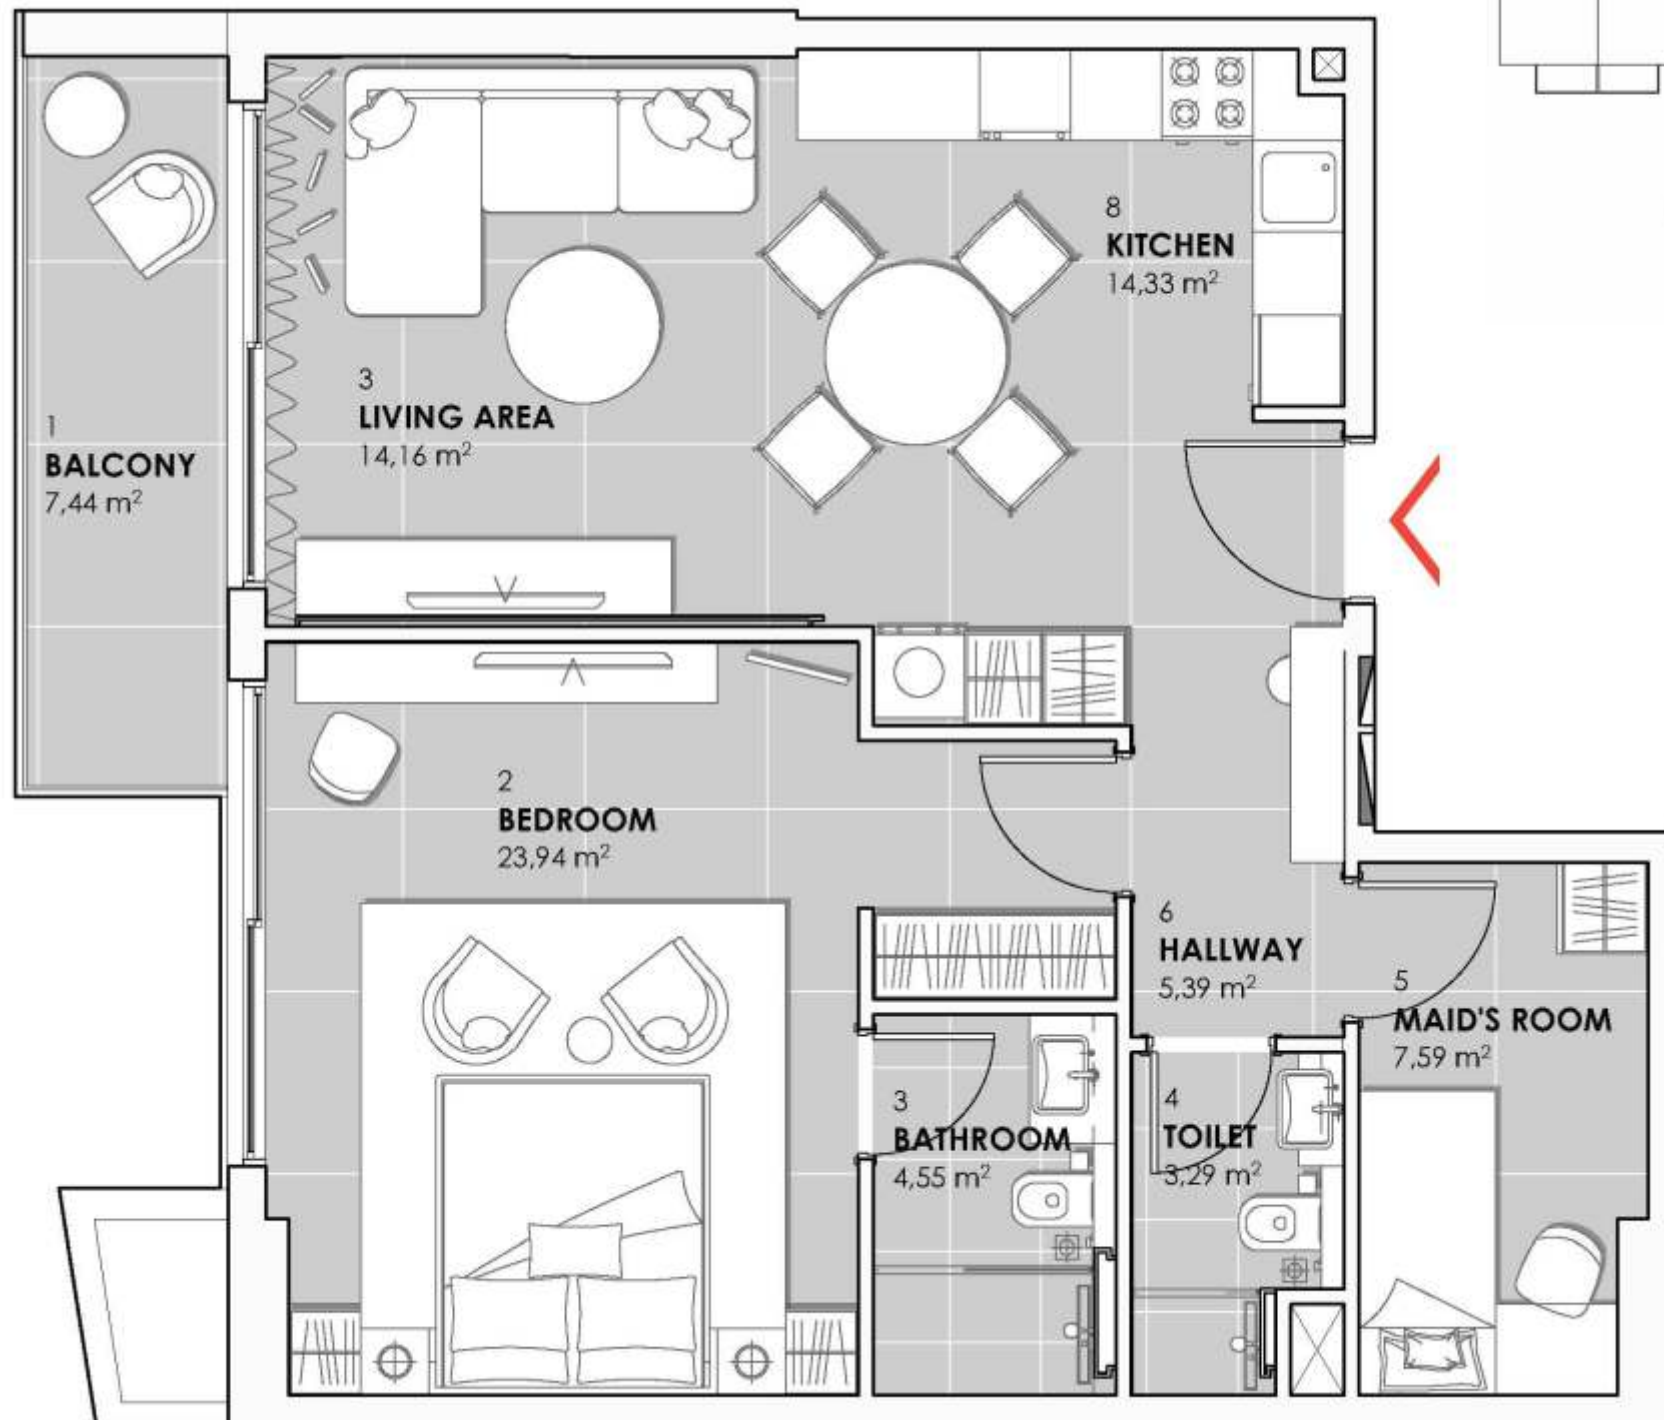

Apt. no. 201, 301, 401, 501,
601, 701, 801, 901, 1001

Second, third, fifth, sixth, eighth, ninth floor

Dubai Marina

Burj Khalifa

ONE BEDROOM

FROM 691.80 SQ FT
TO 1020.10 SQ FT

ONE BEDROOM APARTMENT TYPE H

Apt. no. 205, 305, 405, 505,
605, 705, 805, 905

Roof terrace plan

TWO BEDROOM APARTMENT TYPE B

Apt. no. 1007