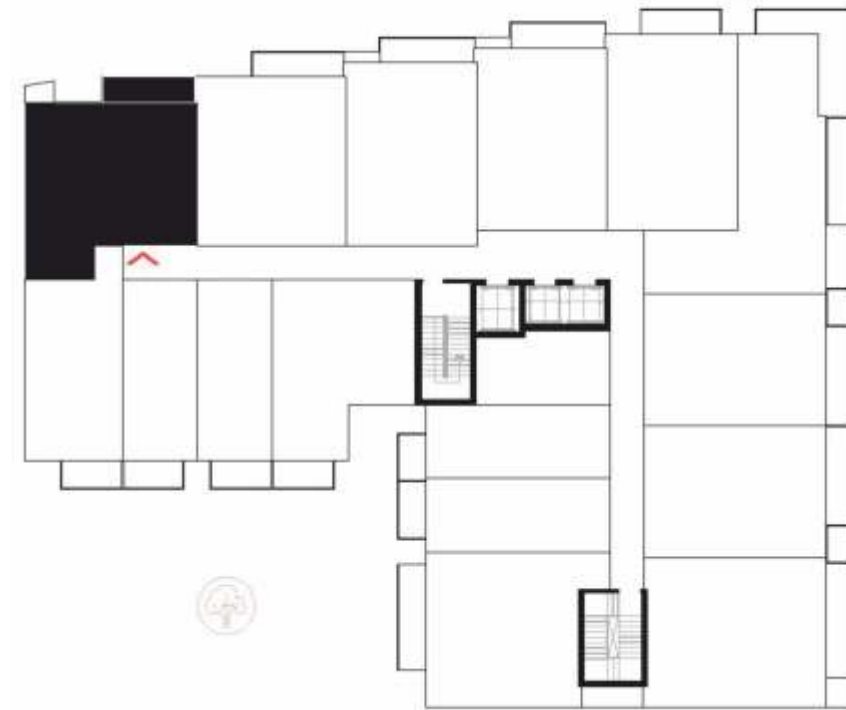

Burj Khalifa

STUDIOS

FROM 441.43 SQ FT
TO 683.08 SQ FT

STUDIO APARTMENT TYPE B

Apt. no. 204, 304, 404, 504,
604, 704, 804, 904, 1004

ONE BEDROOM

FROM 691.80 SQ FT
TO 1020.10 SQ FT

ONE BEDROOM APARTMENT TYPE A

Apt. no. 201, 301, 401, 501,
601, 701, 801, 901, 1001

Second, third, fifth, sixth, eighth, ninth floor

Dubai Marina

Burj Khalifa

ONE BEDROOM

FROM 691.80 SQ FT
TO 1020.10 SQ FT

ONE BEDROOM APARTMENT TYPE H

Apt. no. 205, 305, 405, 505,
605, 705, 805, 905

ONE BEDROOM

FROM 691.80 SQ FT
TO 1020.10 SQ FT

ONE BEDROOM APARTMENT TYPE C
Apt. no. 510,810

Fifth floor, eighth floor

Dubai Marina

Burj Khalifa

510/
810

TWO BEDROOM