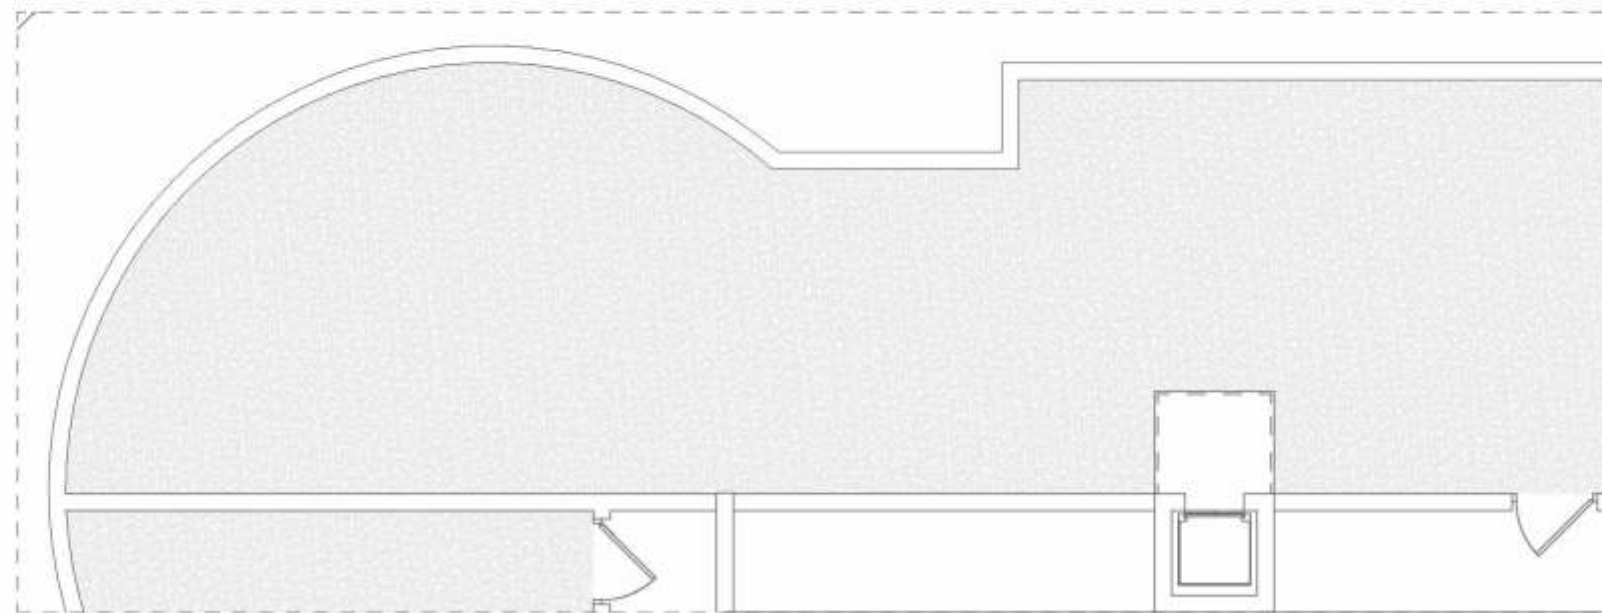

FROM 2337.58 SQ FT
TO 3010.24 SQ FT

TWO BEDROOM APARTMENT TYPE A
Apt. no. 1008

TWO BEDROOM

FROM 2337.58 SQ FT
TO 3010.24 SQ FT

Tenth floor

Dubai Marina

Burj Khalifa

Roof floor

Roof terrace plan

TWO BEDROOM APARTMENT TYPE B

Apt. no. 1007