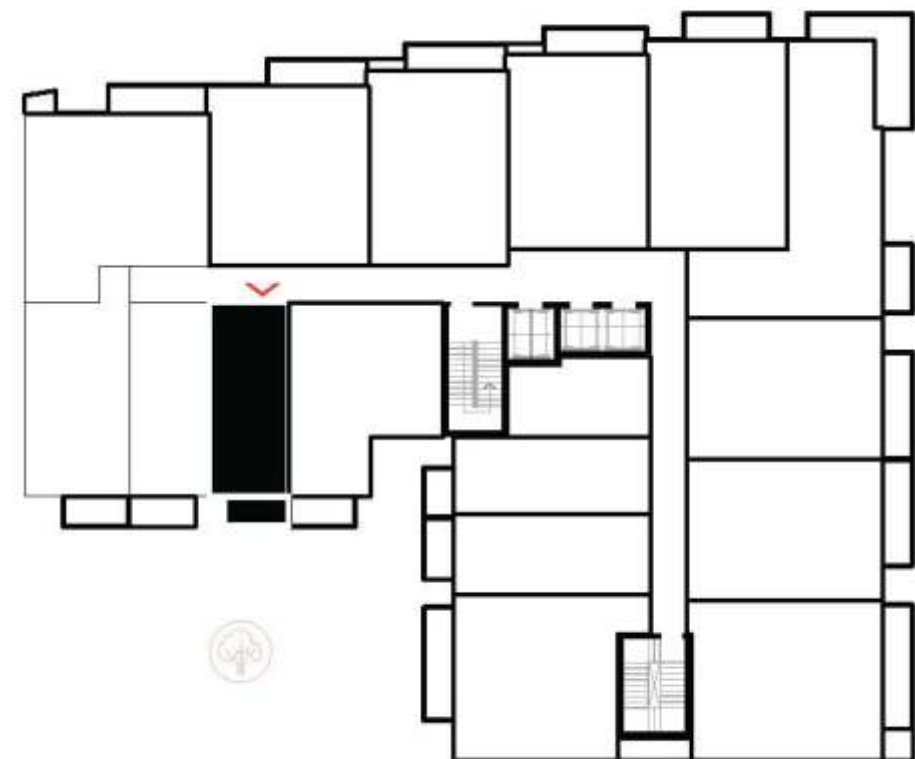

STUDIOS

FROM 441.43 SQ FT
TO 683.08 SQ FT

Second floor - Tenth floor

Dubai Marina

Burj Khalifa

STUDIO APARTMENT TYPE A

Apt. no. 202, 302, 402, 502,
602, 702, 802, 902, 1002

STUDIOS

FROM 441.43 SQ FT
TO 683.08 SQ FT

Second floor - Tenth floor

Dubai Marina

Burj Khalifa

STUDIO APARTMENT TYPE A

Apt. no. 215, 315, 415, 515,
615, 715, 815, 915, 1010

Second floor - Tenth floor

Dubai Marina

Burj Khalifa

STUDIOS

FROM 441.43 SQ FT
TO 683.08 SQ FT

STUDIO APARTMENT TYPE B

Apt. no. 204, 304, 404, 504,
604, 704, 804, 904, 1004

ONE BEDROOM

FROM 691.80 SQ FT
TO 1020.10 SQ FT

ONE BEDROOM APARTMENT TYPE A

Roof terrace plan

TWO BEDROOM APARTMENT TYPE B

Apt. no. 1007