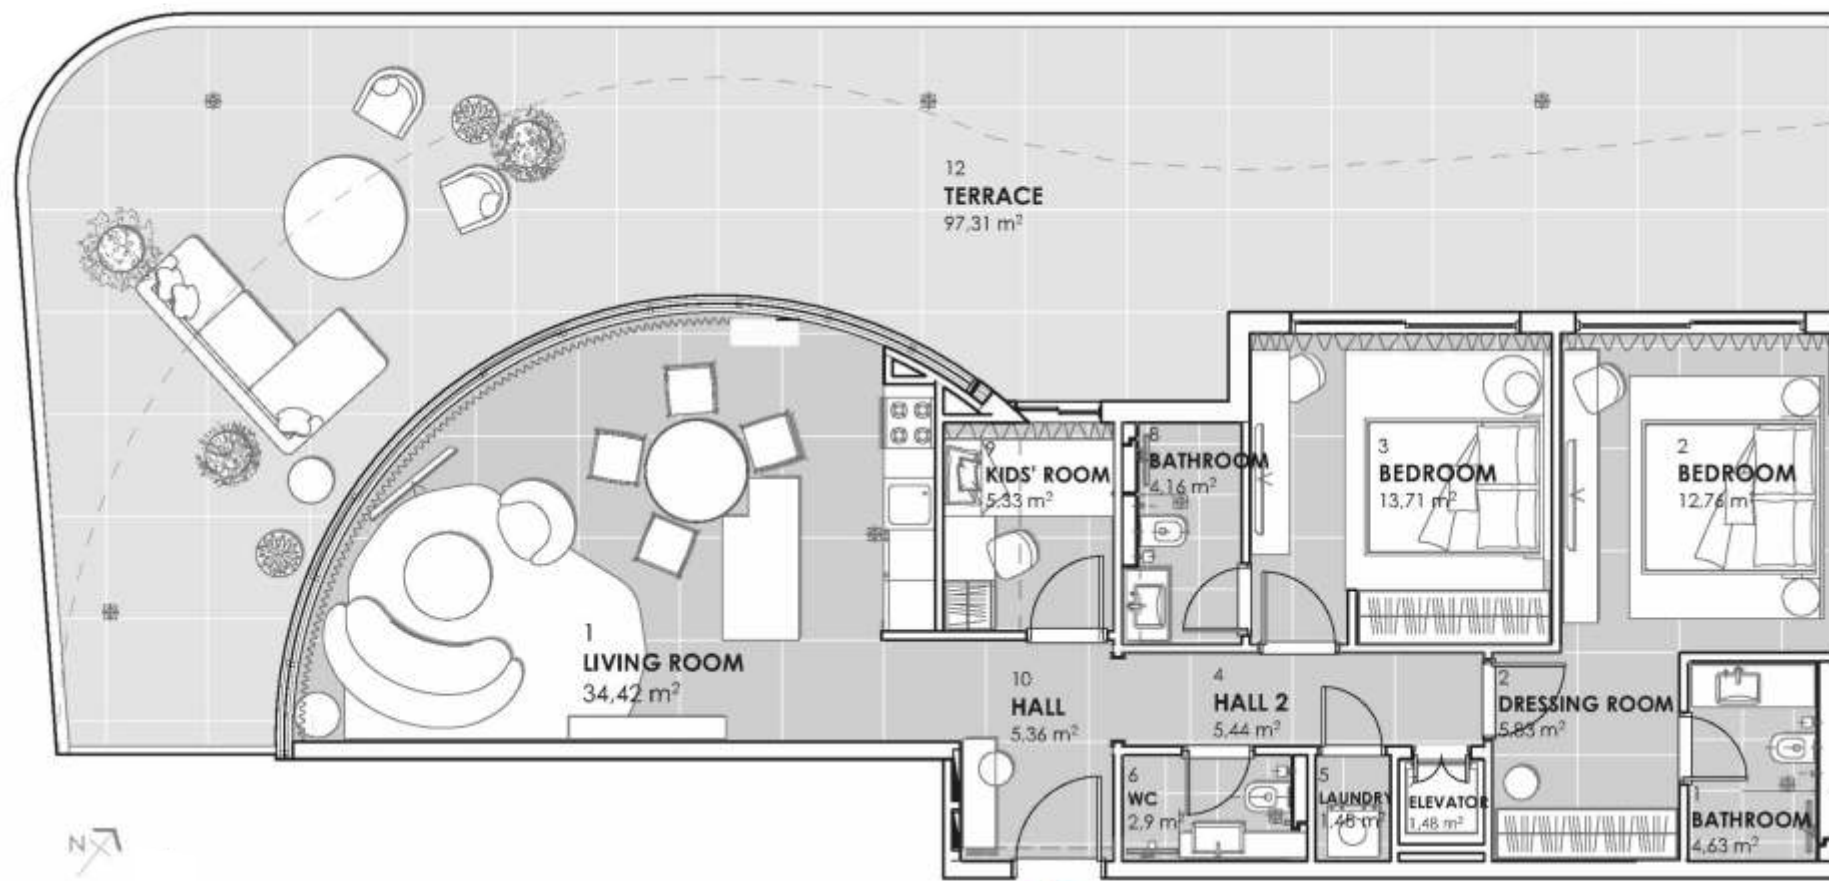

ONE BEDROOM

FROM 691.80 SQ FT
TO 1020.10 SQ FT

ONE BEDROOM APARTMENT TYPE C
Apt. no. 510,810

Fifth floor, eighth floor

Dubai Marina

Burj Khalifa

510/
810

TWO BEDROOM

FROM 2337.58 SQ FT
TO 3010.24 SQ FT

TWO BEDROOM APARTMENT TYPE A
Apt. no. 1008

TWO BEDROOM

FROM 2337.58 SQ FT
TO 3010.24 SQ FT

Tenth floor

Dubai Marina

Burj Khalifa

Roof floor

Roof terrace plan

TWO BEDROOM APARTMENT TYPE B

Apt. no. 1007