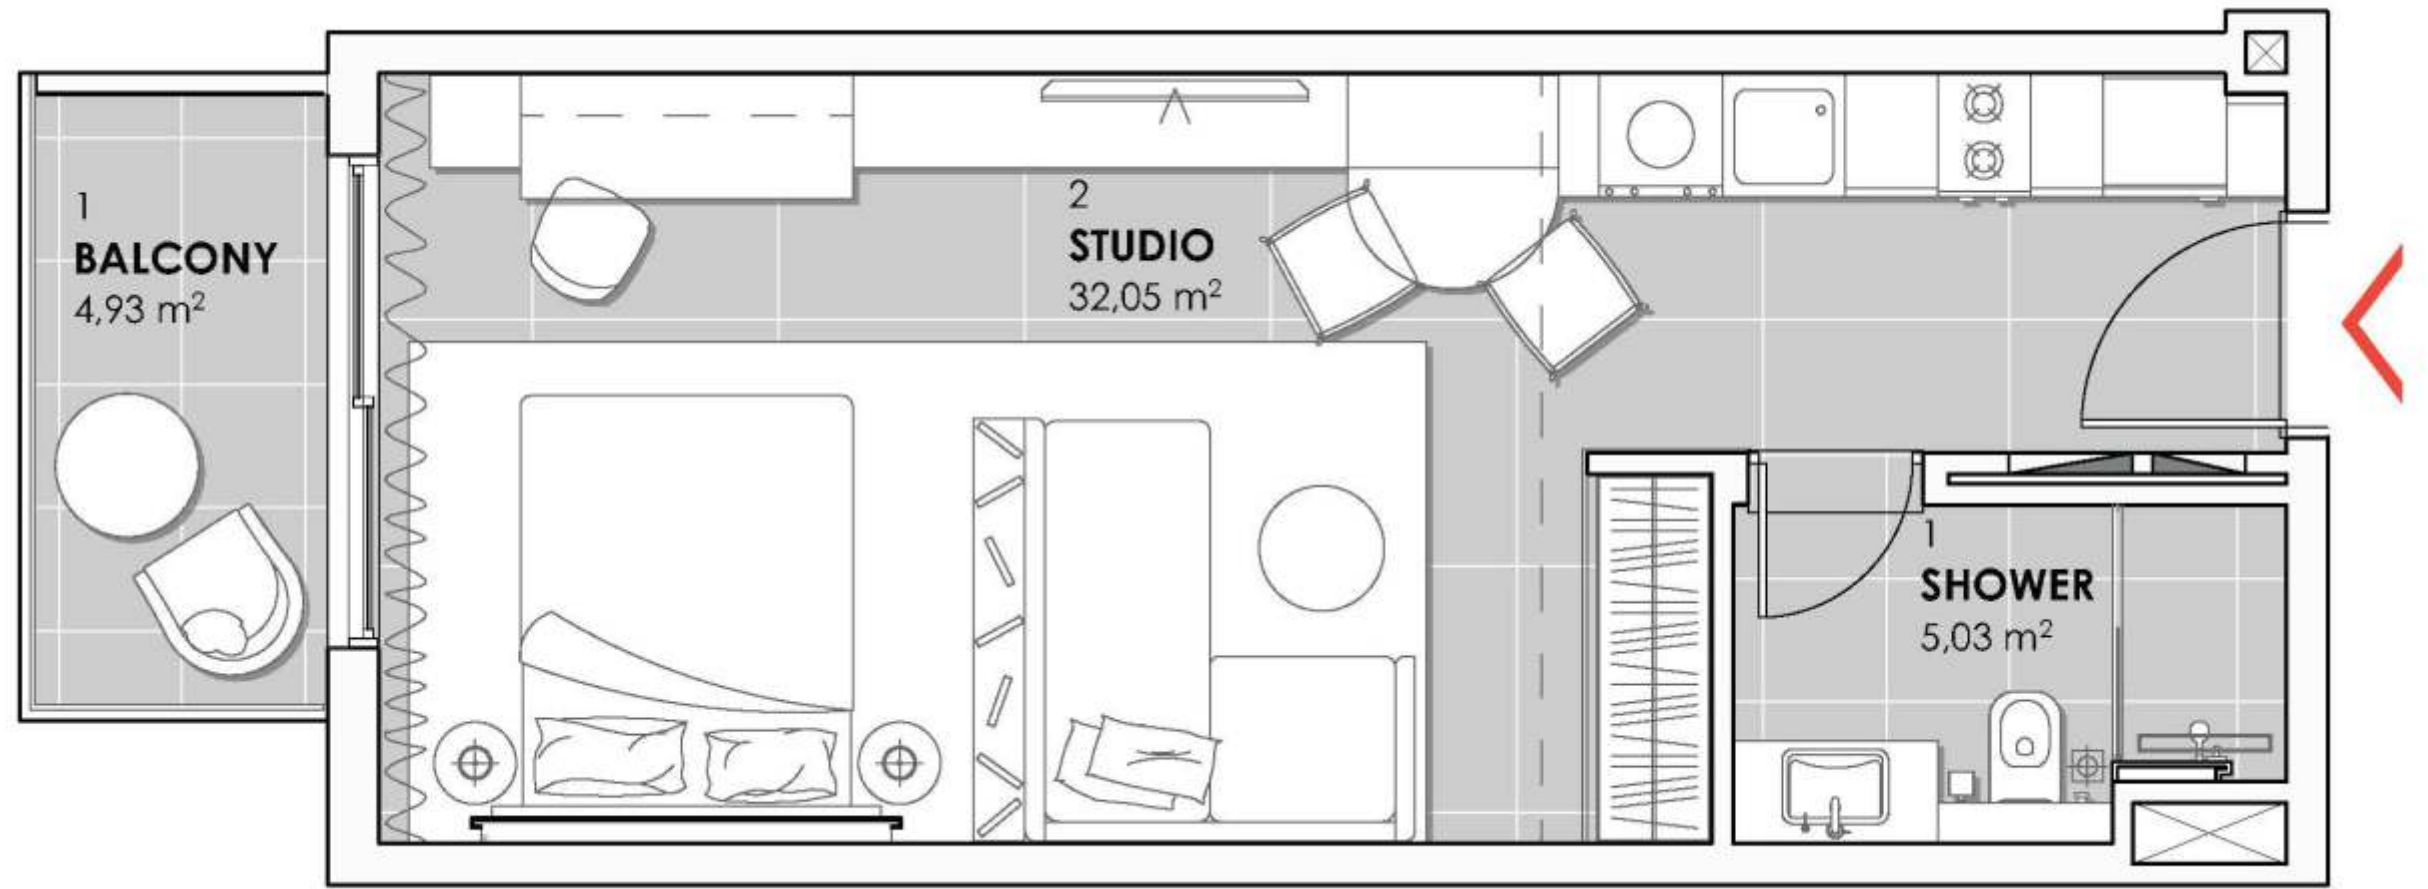

STUDIOS

FROM 441.43 SQ FT
TO 683.08 SQ FT

Second floor - Tenth floor

Dubai Marina

Burj Khalifa

STUDIO APARTMENT TYPE A

Apt. no. 202, 302, 402, 502,
602, 702, 802, 902, 1002

STUDIOS

FROM 441.43 SQ FT
TO 683.08 SQ FT

Second floor - Tenth floor

Dubai Marina

Burj Khalifa

STUDIO APARTMENT TYPE A

Apt. no. 215, 315, 415, 515,
615, 715, 815, 915, 1010

Second floor - Tenth floor

Dubai Marina

Burj Khalifa

STUDIOS

FROM 441.43 SQ FT
TO 683.08 SQ FT

STUDIO APARTMENT TYPE B

Apt. no. 204, 304, 404, 504,
604, 704, 804, 904, 1004

ONE BEDROOM

FROM 691.80 SQ FT
TO 1020.10 SQ FT

ONE BEDROOM APARTMENT TYPE A

Roof terrace plan

TWO BEDROOM APARTMENT TYPE B

Apt. no. 1007