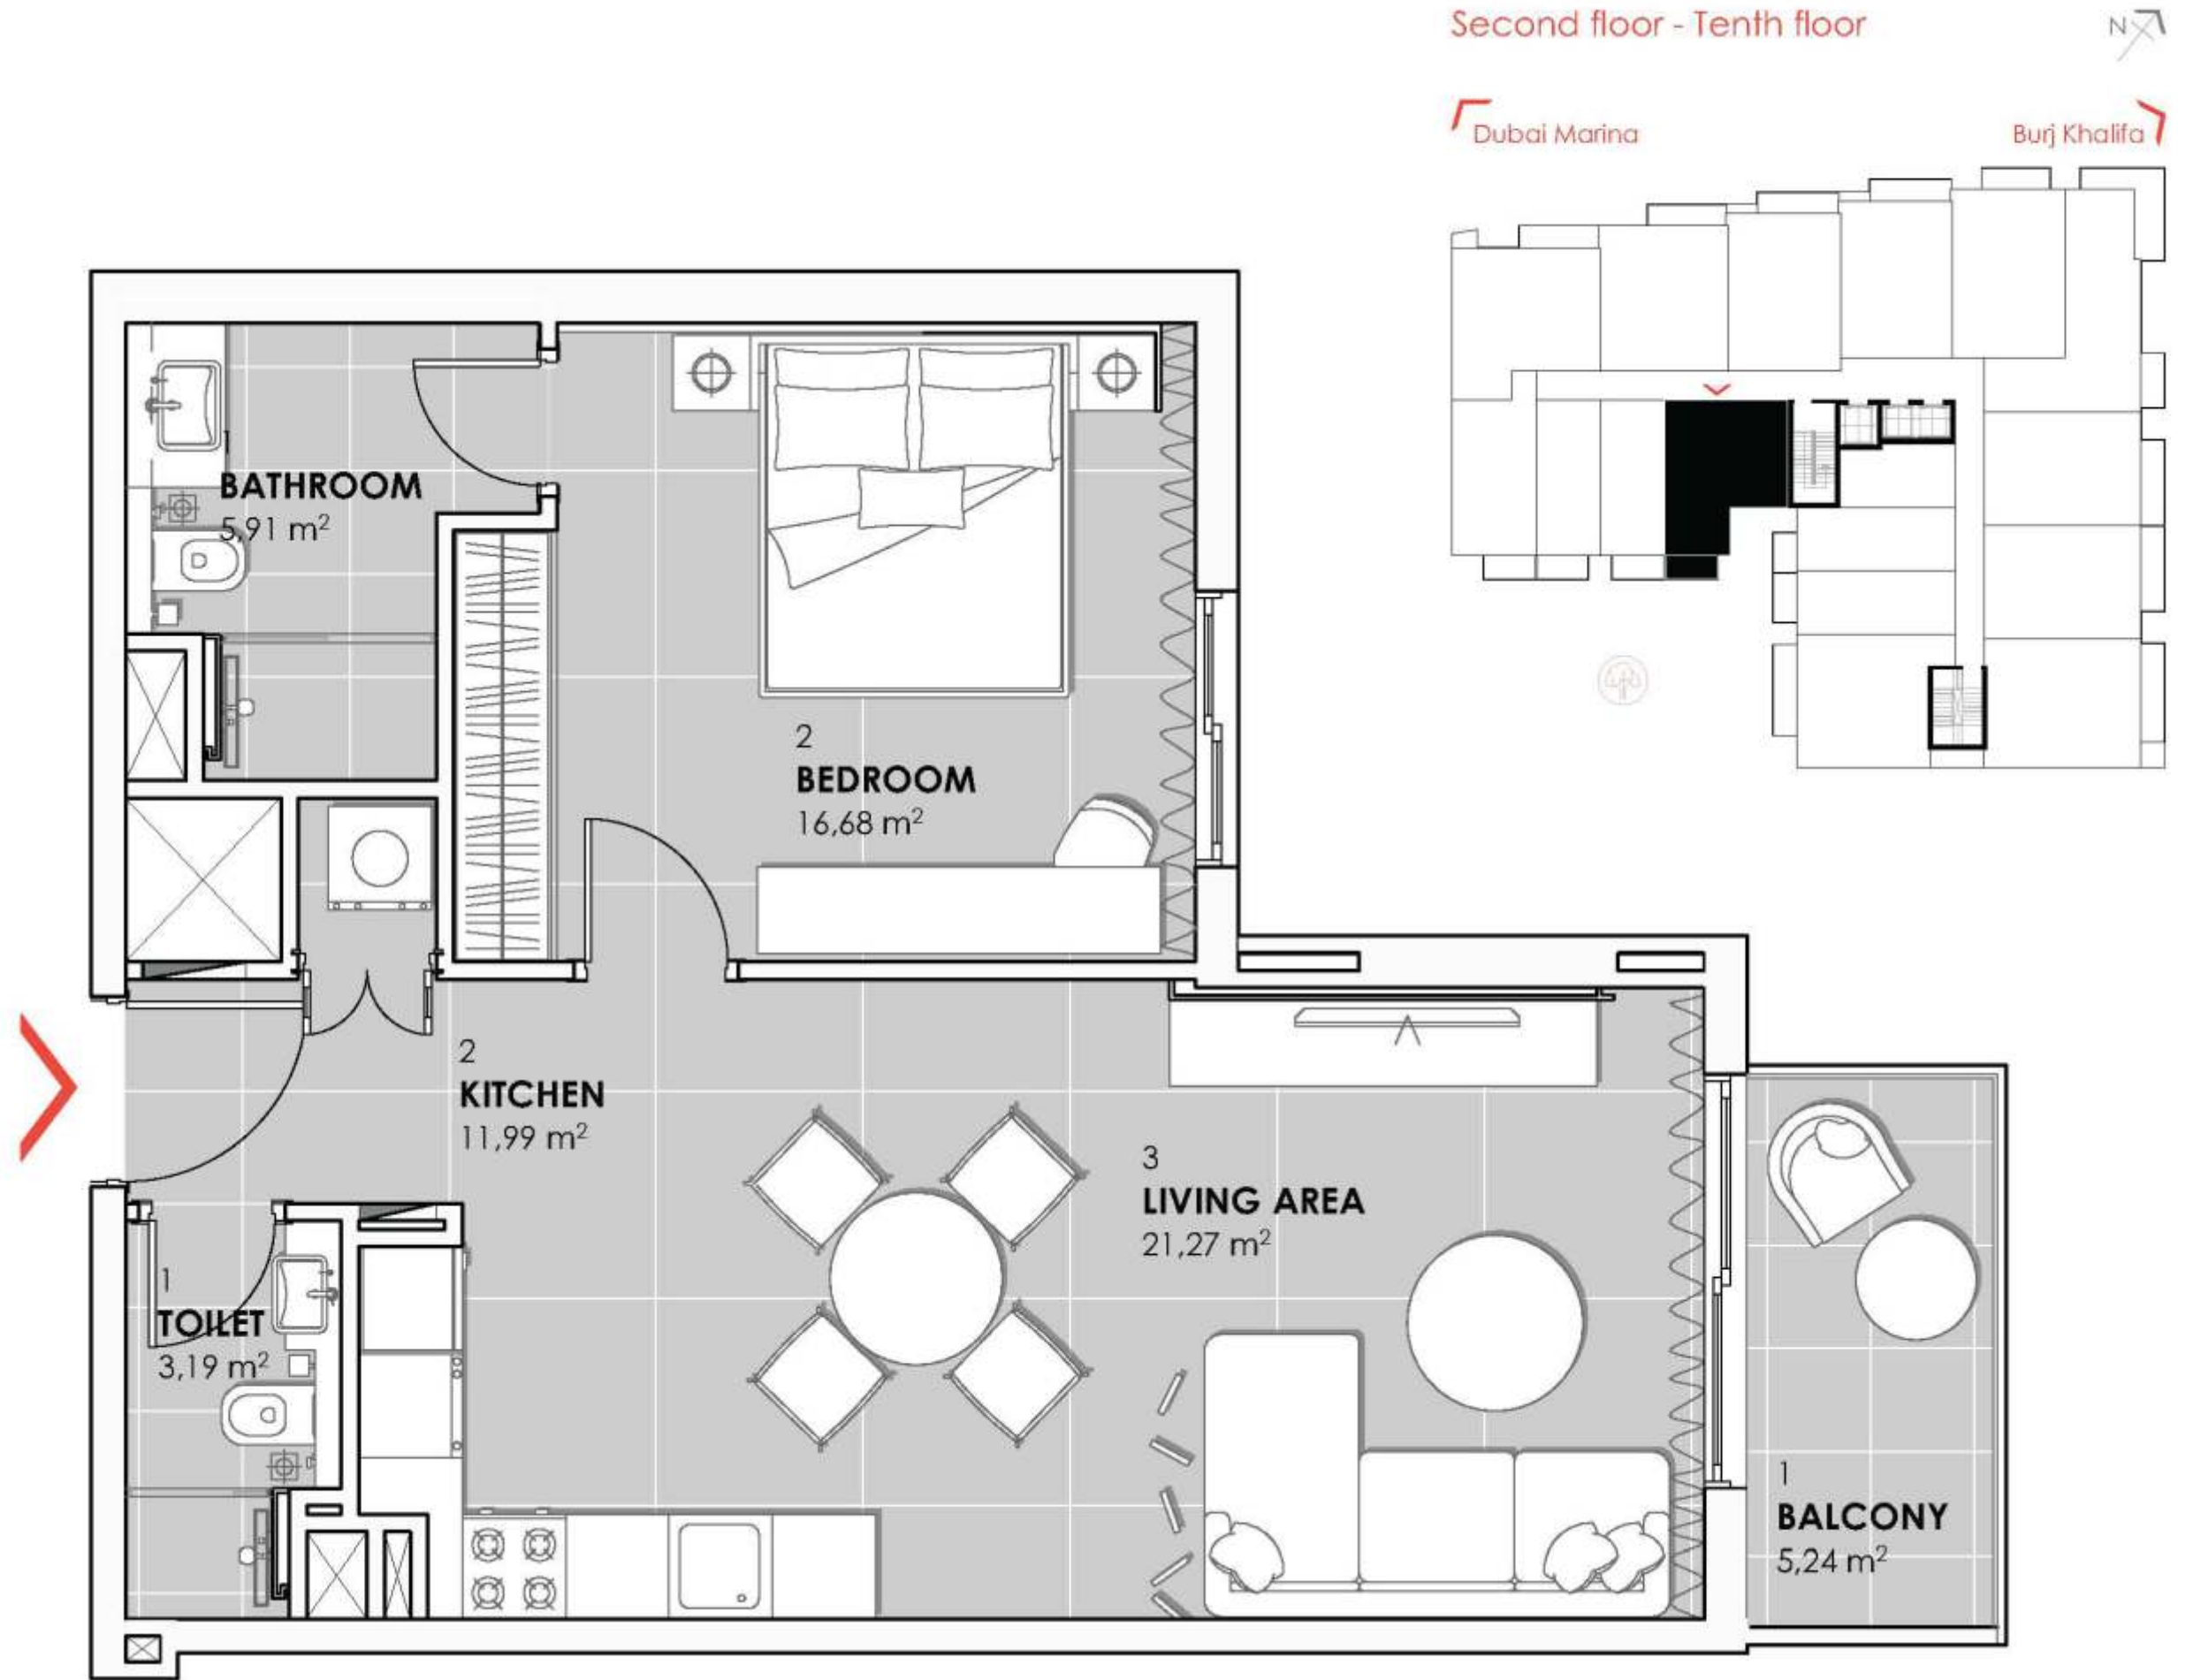

FROM 441.43 SQ FT
TO 683.08 SQ FT

Second floor - Tenth floor

Dubai Marina

Burj Khalifa

STUDIO APARTMENT TYPE A

Apt. no. 215, 315, 415, 515,
615, 715, 815, 915, 1010

Second floor - Tenth floor

Dubai Marina

Burj Khalifa

STUDIOS

FROM 441.43 SQ FT
TO 683.08 SQ FT

STUDIO APARTMENT TYPE B

Apt. no. 204, 304, 404, 504,
604, 704, 804, 904, 1004

ONE BEDROOM

FROM 691.80 SQ FT
TO 1020.10 SQ FT

ONE BEDROOM APARTMENT TYPE A

Apt. no. 201, 301, 401, 501,
601, 701, 801, 901, 1001

Second, third, fifth, sixth, eighth, ninth floor

Dubai Marina

Burj Khalifa

ONE BEDROOM

FROM 691.80 SQ FT
TO 1020.10 SQ FT

ONE BEDROOM APARTMENT TYPE H

Apt. no. 205, 305, 405, 505,
605, 705, 805, 905

Roof terrace plan

TWO BEDROOM APARTMENT TYPE B

Apt. no. 1007