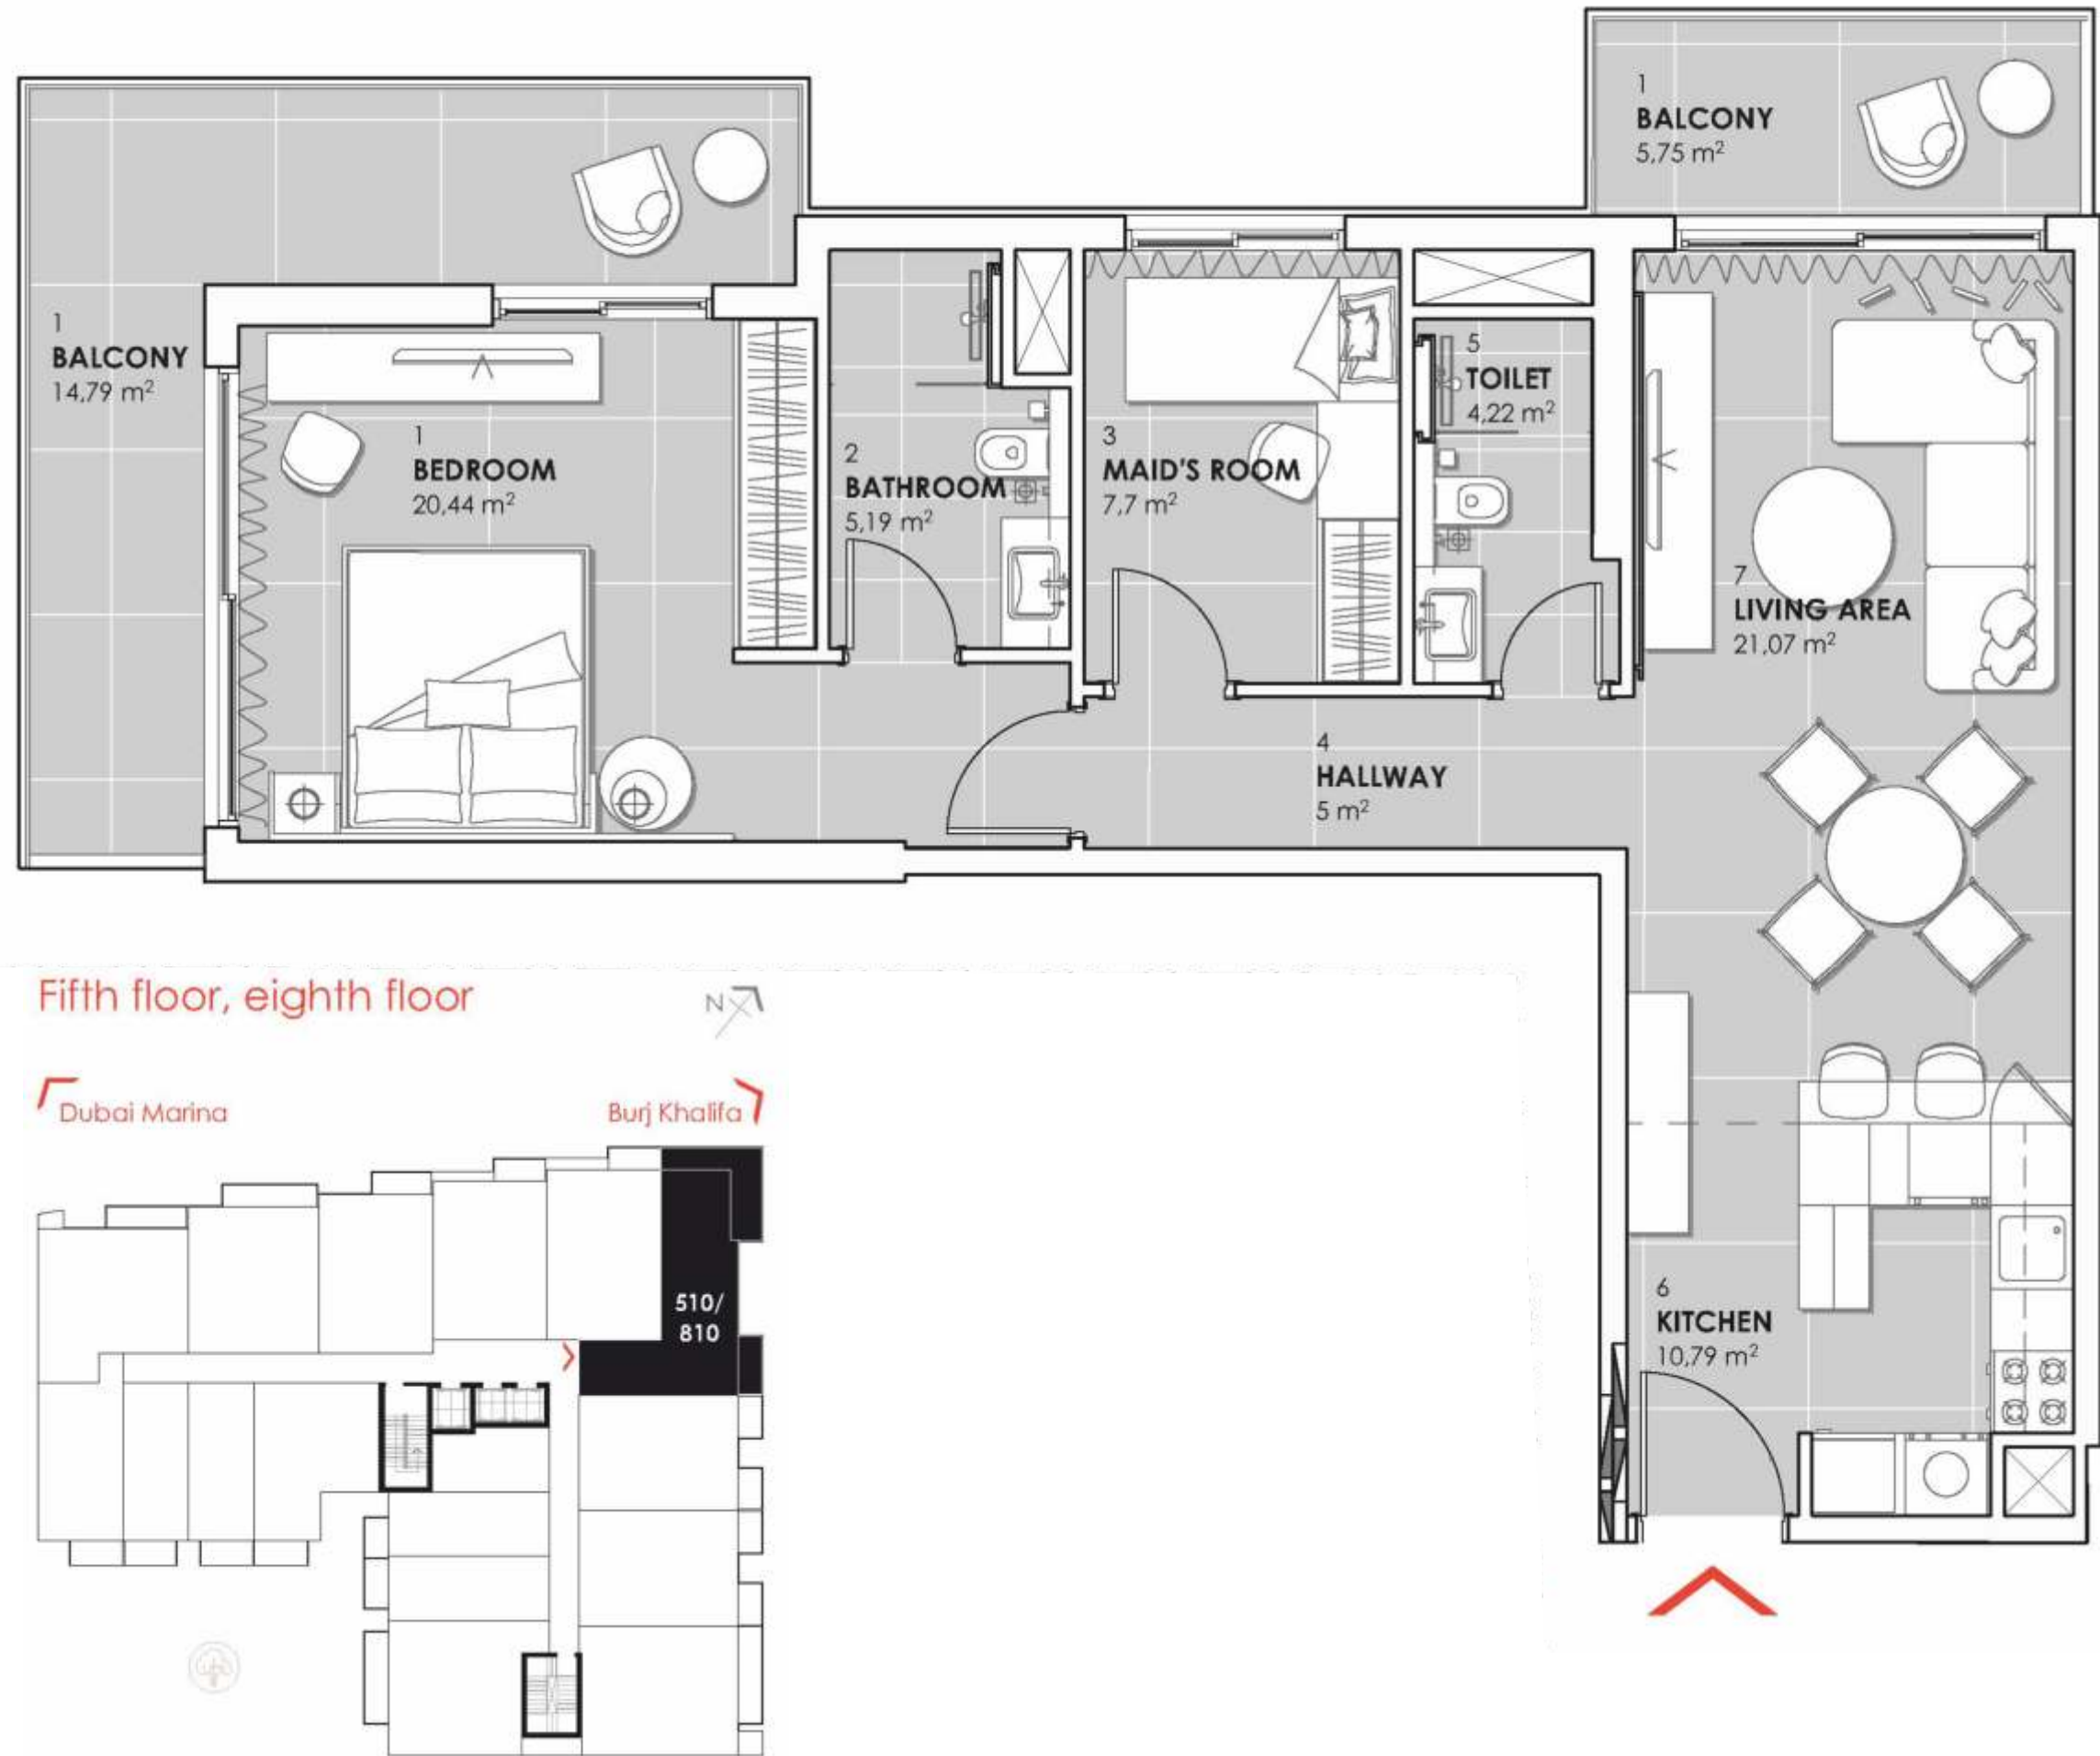

Apt. no. 201, 301, 401, 501,
601, 701, 801, 901, 1001

Second, third, fifth, sixth, eighth, ninth floor

Dubai Marina

Burj Khalifa

ONE BEDROOM

FROM 691.80 SQ FT
TO 1020.10 SQ FT

ONE BEDROOM APARTMENT TYPE H

Apt. no. 205, 305, 405, 505,
605, 705, 805, 905

ONE BEDROOM

FROM 691.80 SQ FT
TO 1020.10 SQ FT

ONE BEDROOM APARTMENT TYPE C
Apt. no. 510,810

Fifth floor, eighth floor

Dubai Marina

Burj Khalifa

510/
810

TWO BEDROOM

FROM 2337.58 SQ FT
TO 3010.24 SQ FT

TWO BEDROOM APARTMENT TYPE A
Apt. no. 1008

TWO BEDROOM

FROM 2337.58 SQ FT
TO 3010.24 SQ FT

Tenth floor

Dubai Marina

Burj Khalifa

Roof floor

Roof terrace plan

TWO BEDROOM APARTMENT TYPE B

Apt. no. 1007