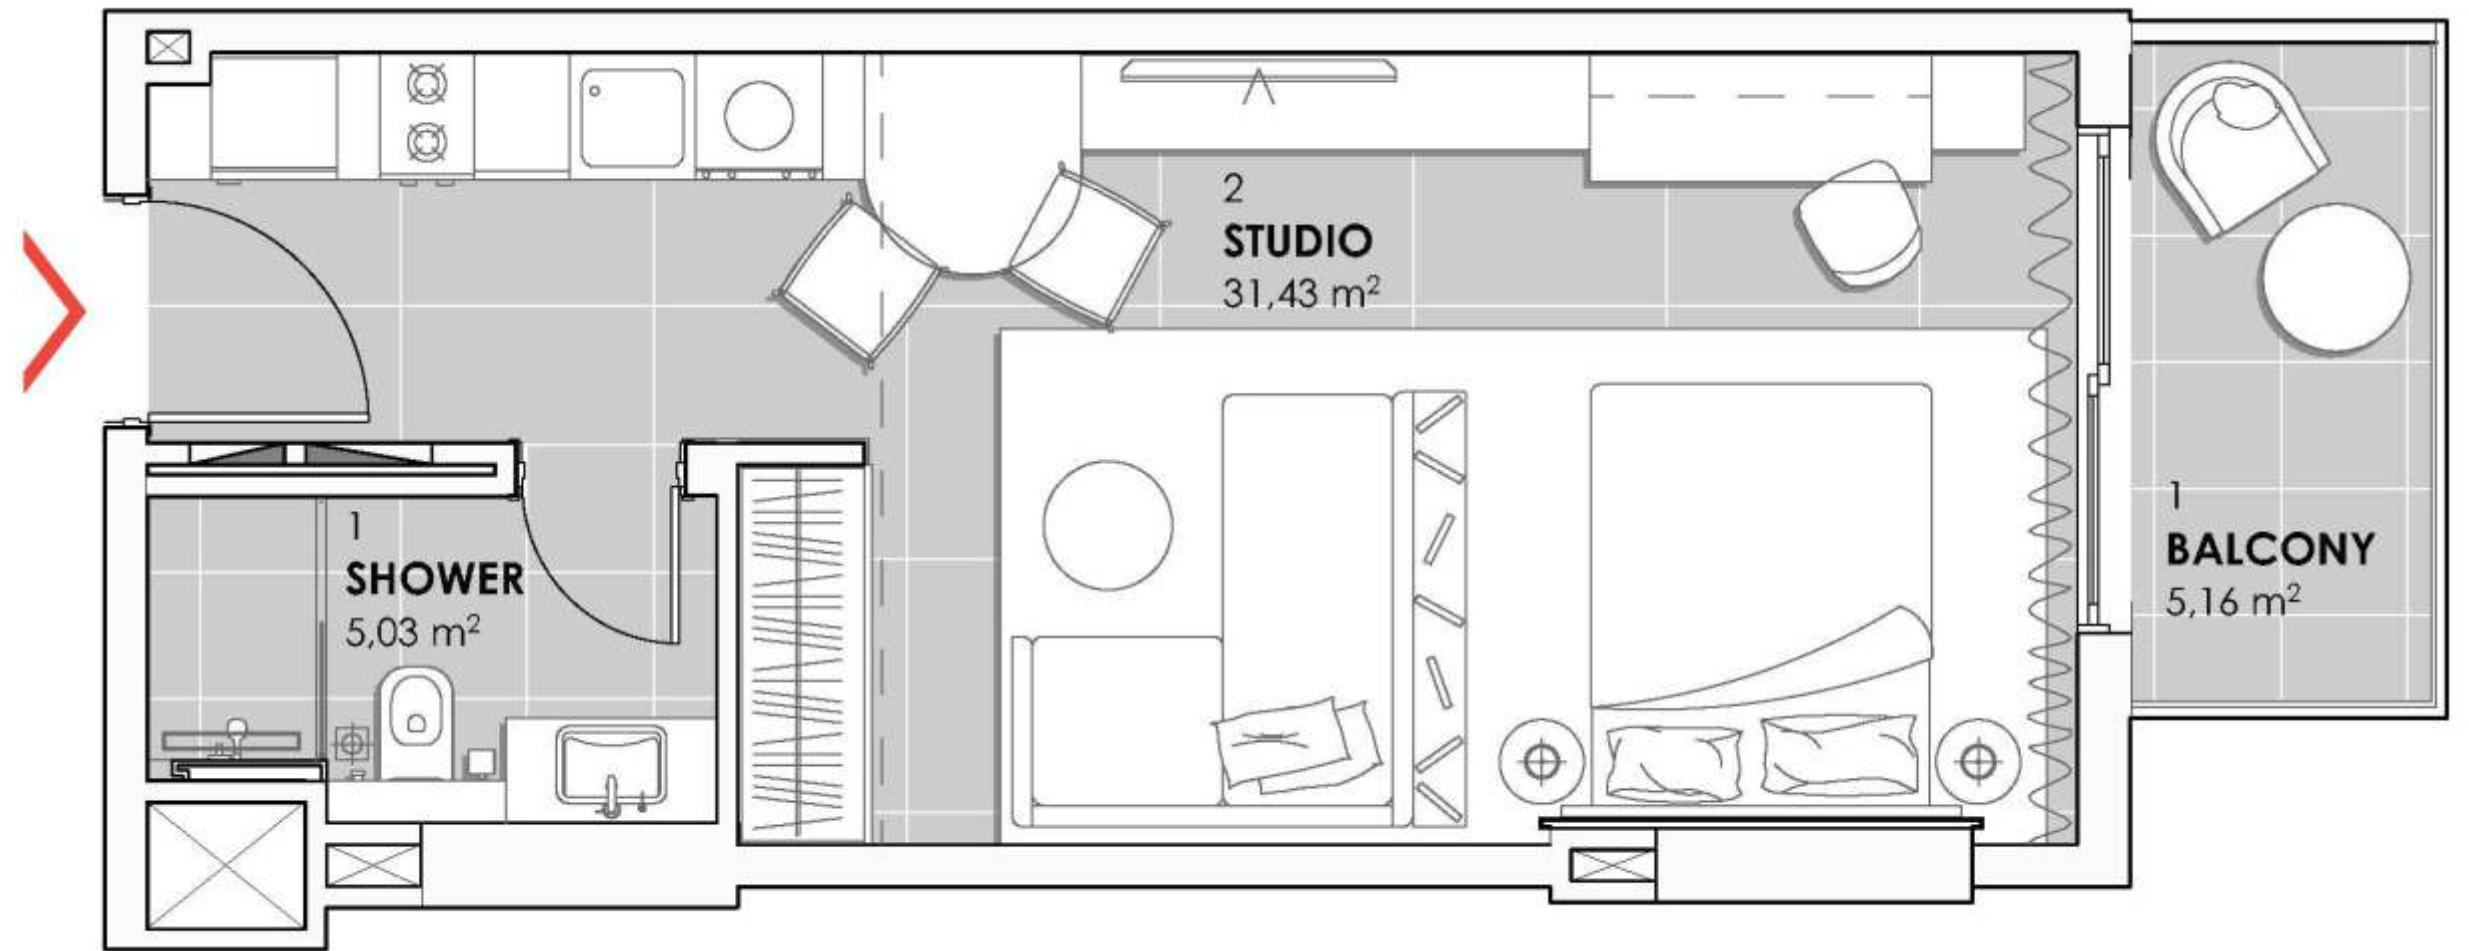

STUDIOS

FROM 441.43 SQ FT
TO 683.08 SQ FT

Second floor - Tenth floor

Dubai Marina

Burj Khalifa

STUDIO APARTMENT TYPE A

Apt. no. 202, 302, 402, 502,
602, 702, 802, 902, 1002

STUDIOS

FROM 441.43 SQ FT
TO 683.08 SQ FT

Second floor - Tenth floor

Dubai Marina

Burj Khalifa

STUDIO APARTMENT TYPE A

Apt. no. 215, 315, 415, 515,
615, 715, 815, 915, 1010

Second floor - Tenth floor

Dubai Marina

Burj Khalifa

STUDIOS

FROM 441.43 SQ FT
TO 683.08 SQ FT

STUDIO APARTMENT TYPE B

Apt. no. 204, 304, 404, 504,
604, 704, 804, 904, 1004

ONE BEDROOM

FROM 691.80 SQ FT
TO 1020.10 SQ FT

ONE BEDROOM APARTMENT TYPE A

Roof terrace plan

TWO BEDROOM APARTMENT TYPE B

Apt. no. 1007