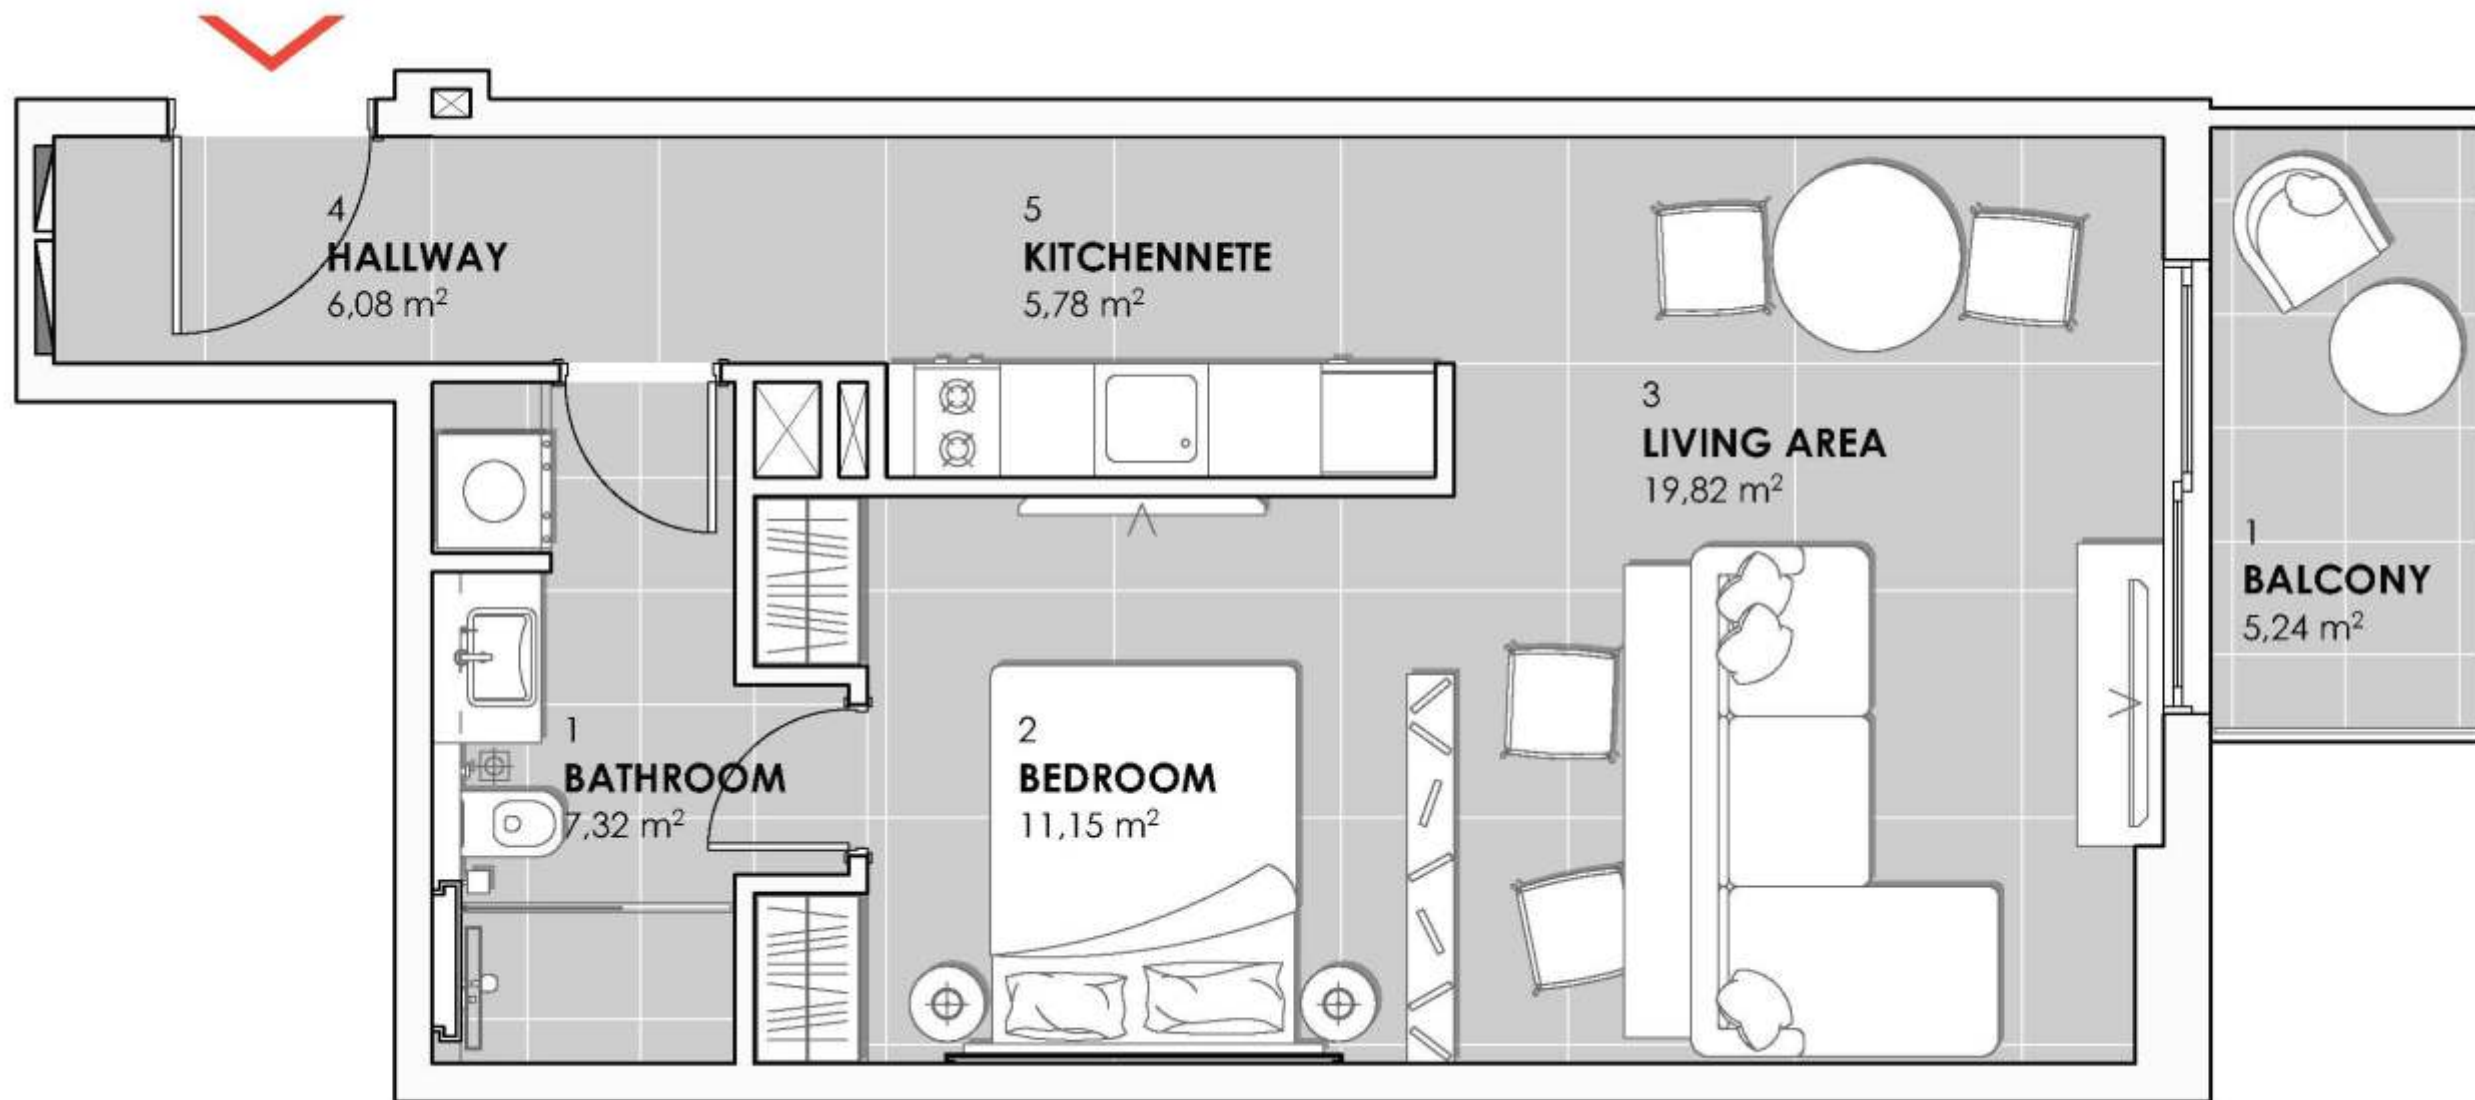

STUDIOS

FROM 441.43 SQ FT
TO 683.08 SQ FT

Second floor - Tenth floor

Dubai Marina

Burj Khalifa

STUDIO APARTMENT TYPE A

Apt. no. 202, 302, 402, 502,
602, 702, 802, 902, 1002

STUDIOS

FROM 441.43 SQ FT
TO 683.08 SQ FT

Second floor - Tenth floor

Dubai Marina

Burj Khalifa

STUDIO APARTMENT TYPE A

Apt. no. 215, 315, 415, 515,
615, 715, 815, 915, 1010

Second floor - Tenth floor

Dubai Marina

Burj Khalifa

STUDIOS

FROM 441.43 SQ FT
TO 683.08 SQ FT

STUDIO APARTMENT TYPE B

Apt. no. 204, 304, 404, 504,
604, 704, 804, 904, 1004

ONE BEDROOM

FROM 691.80 SQ FT
TO 1020.10 SQ FT

ONE BEDROOM APARTMENT TYPE A

Roof terrace plan

TWO BEDROOM APARTMENT TYPE B

Apt. no. 1007