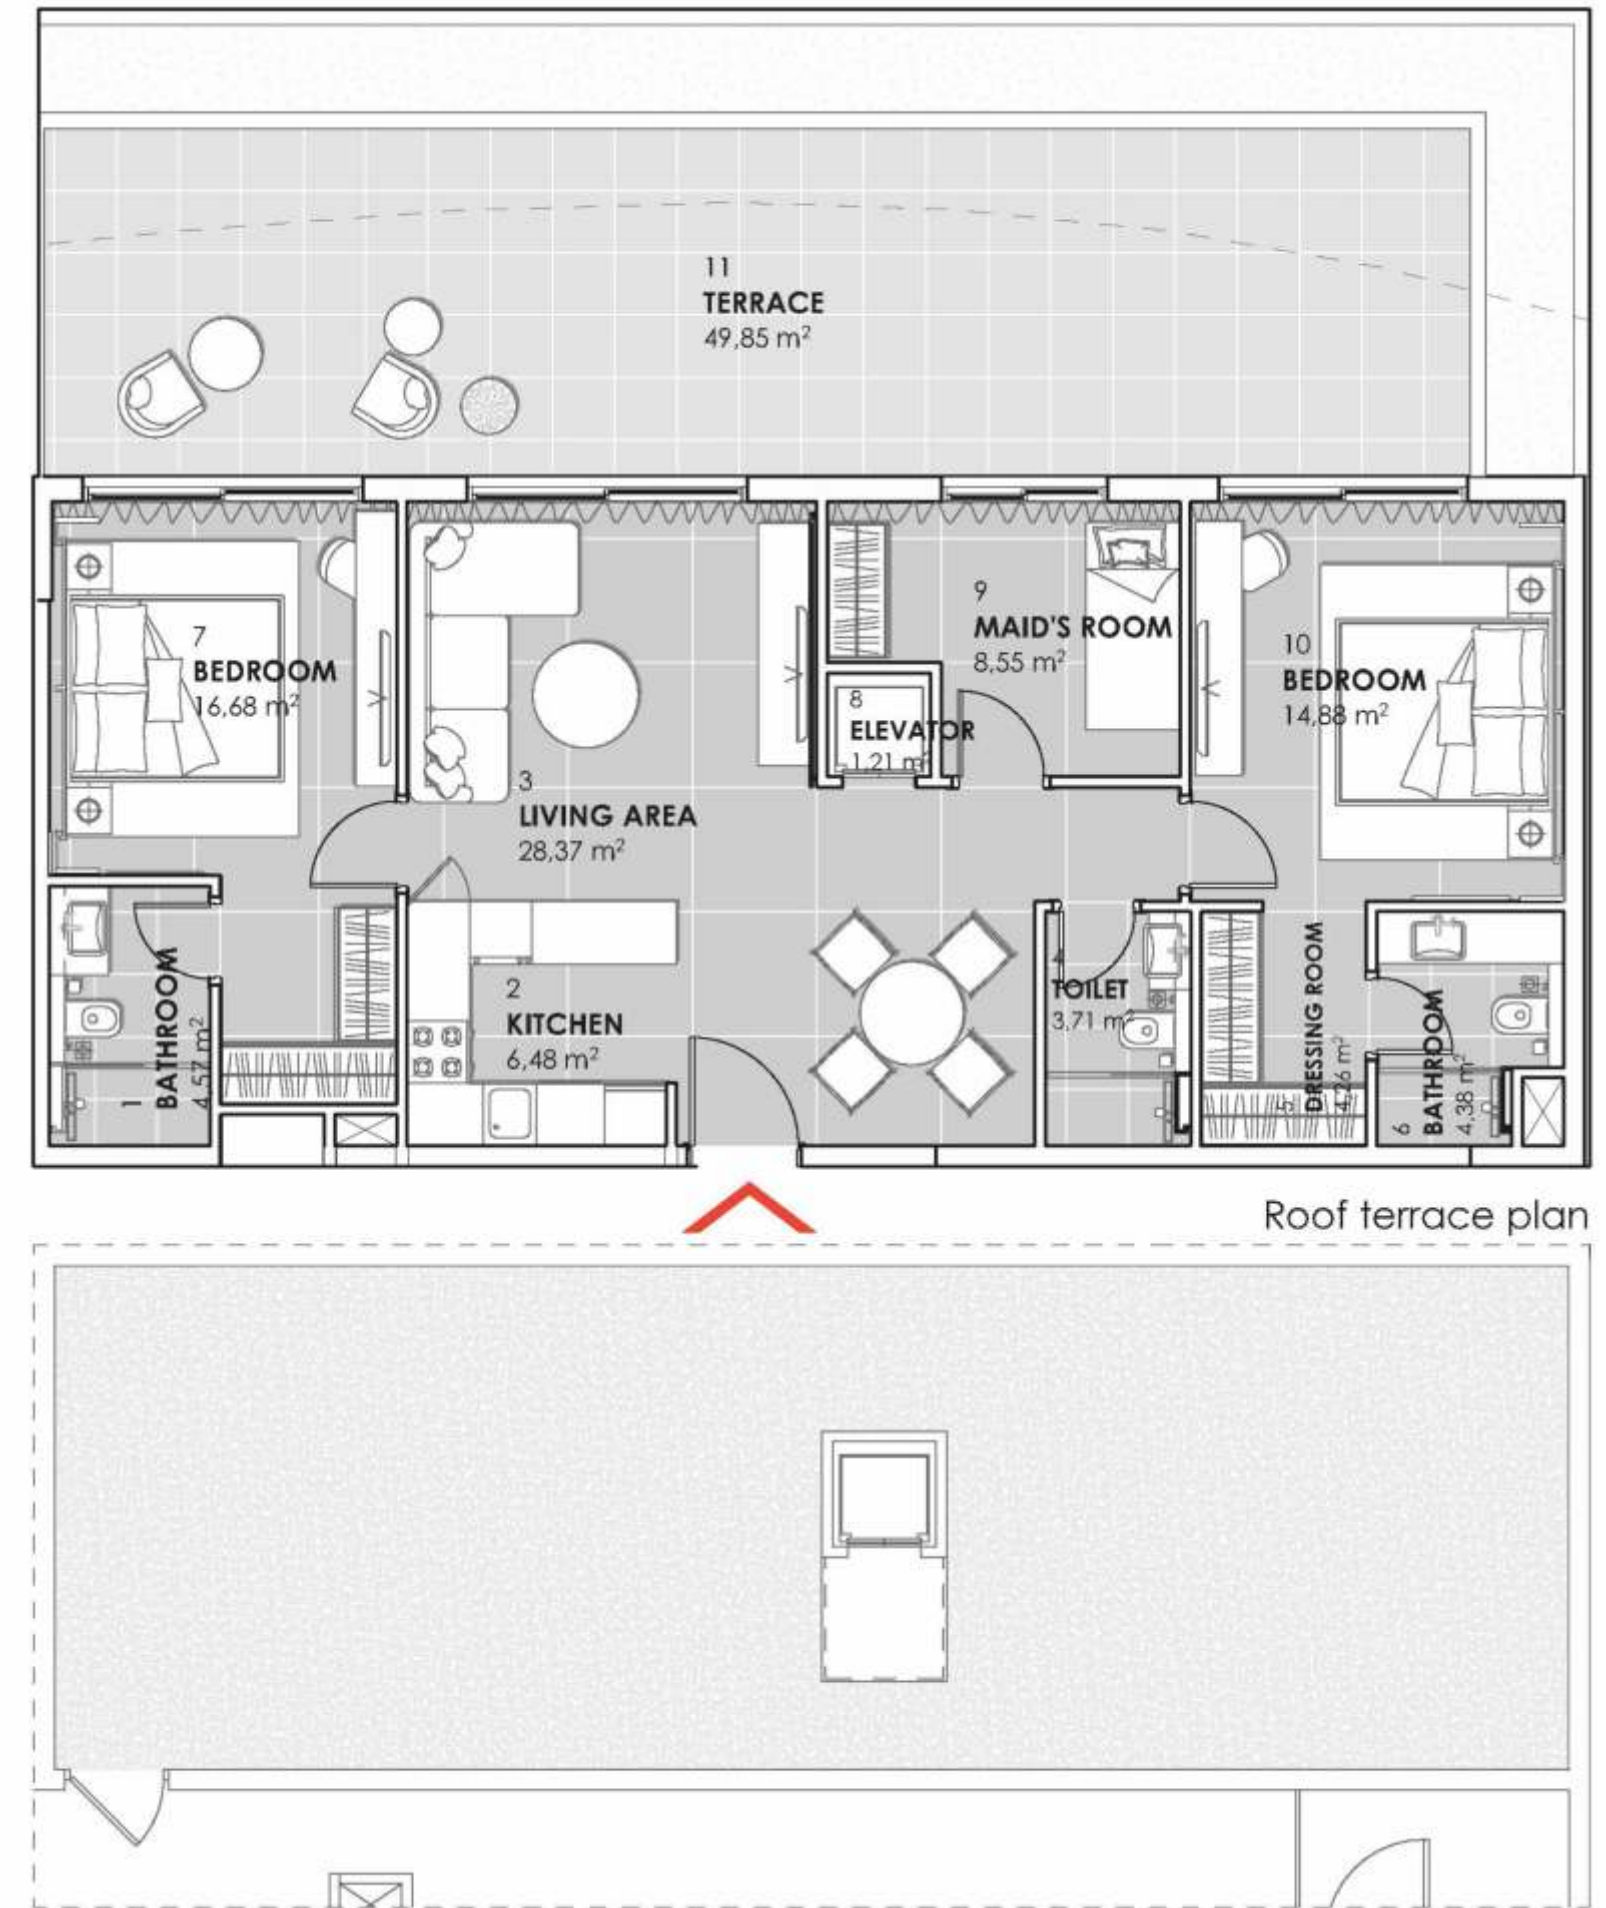

STUDIOS

FROM 441.43 SQ FT
TO 683.08 SQ FT

Second floor - Tenth floor

Dubai Marina

Burj Khalifa

STUDIO APARTMENT TYPE A

Apt. no. 202, 302, 402, 502,
602, 702, 802, 902, 1002

STUDIOS

ONE BEDROOM

FROM 691.80 SQ FT
TO 1020.10 SQ FT

ONE BEDROOM APARTMENT TYPE C
Apt. no. 510,810

Fifth floor, eighth floor

Dubai Marina

Burj Khalifa

510/
810

TWO BEDROOM

FROM 2337.58 SQ FT
TO 3010.24 SQ FT

TWO BEDROOM APARTMENT TYPE A
Apt. no. 1008

TWO BEDROOM

FROM 2337.58 SQ FT
TO 3010.24 SQ FT

Tenth floor

Dubai Marina

Burj Khalifa

Roof floor

Roof terrace plan

TWO BEDROOM APARTMENT TYPE B

Apt. no. 1007