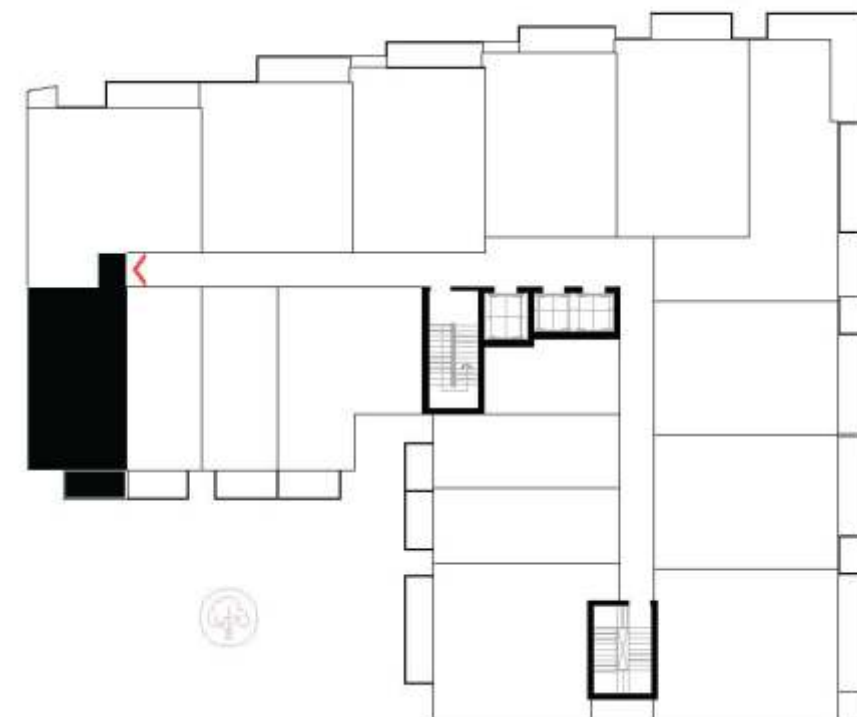

STUDIOS

FROM 441.43 SQ FT
TO 683.08 SQ FT

Second floor - Tenth floor

Dubai Marina

Burj Khalifa

STUDIO APARTMENT TYPE A

Apt. no. 202, 302, 402, 502,
602, 702, 802, 902, 1002

STUDIOS

FROM 441.43 SQ FT
TO 683.08 SQ FT

Second floor - Tenth floor

Dubai Marina

Burj Khalifa

STUDIO APARTMENT TYPE A

Apt. no. 215, 315, 415, 515,
615, 715, 815, 915, 1010

Second floor - Tenth floor

Dubai Marina

Burj Khalifa

STUDIOS

FROM 441.43 SQ FT
TO 683.08 SQ FT

STUDIO APARTMENT TYPE B

Apt. no. 204, 304, 404, 504,
604, 704, 804, 904, 1004

ONE BEDROOM

FROM 691.80 SQ FT
TO 1020.10 SQ FT

ONE BEDROOM APARTMENT TYPE A

Apt. no. 201, 301, 401, 501,
601, 701, 801, 901, 1001

Second, third, fifth, sixth, eighth, ninth floor

Dubai Marina

Burj Khalifa

ONE BEDROOM

FROM 691.80 SQ FT
TO 1020.10 SQ FT

ONE BEDROOM APARTMENT TYPE H

Apt. no. 205, 305, 405, 505,
605, 705, 805, 905