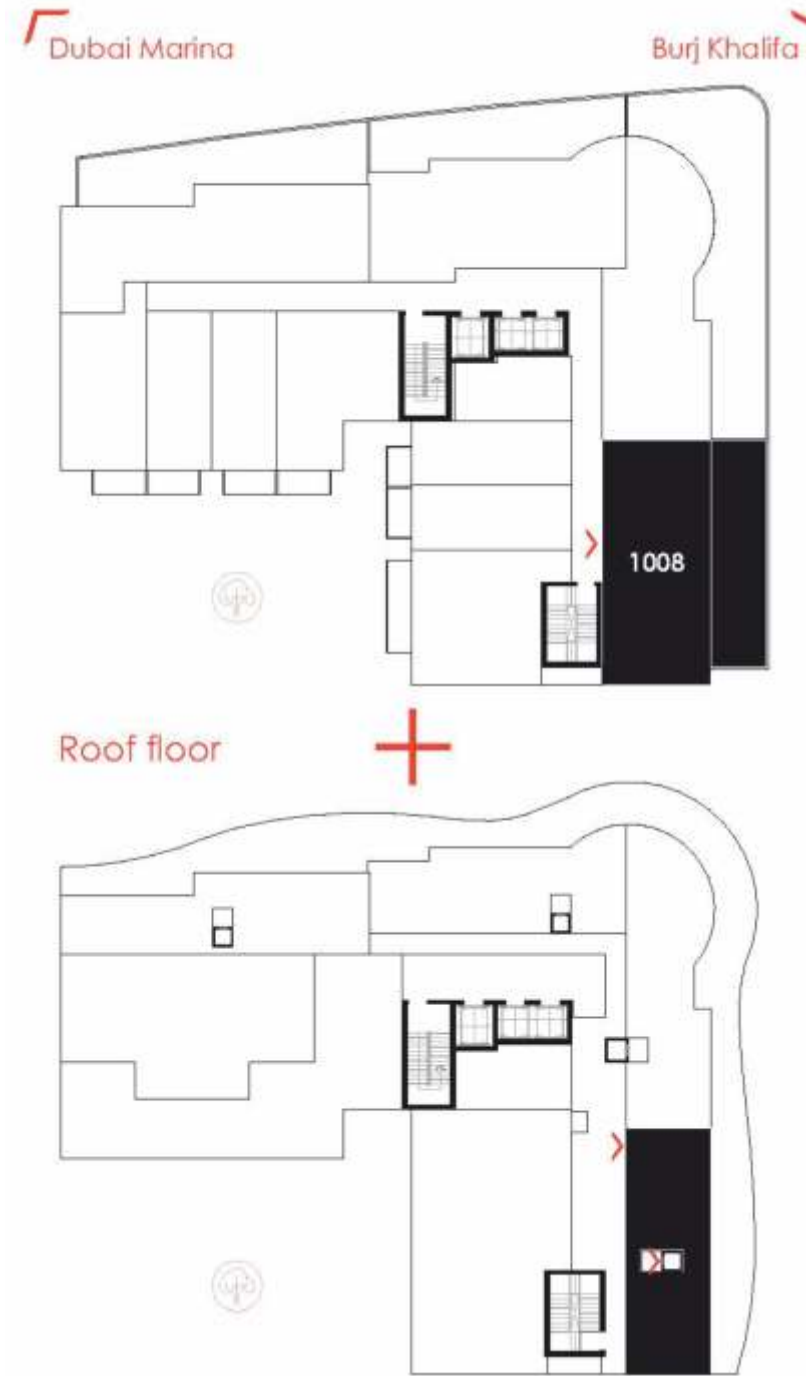

Apt. no. 201, 301, 401, 501,
601, 701, 801, 901, 1001

Second, third, fifth, sixth, eighth, ninth floor

Dubai Marina

Burj Khalifa

ONE BEDROOM

FROM 691.80 SQ FT
TO 1020.10 SQ FT

ONE BEDROOM APARTMENT TYPE H

Apt. no. 205, 305, 405, 505,
605, 705, 805, 905

ONE BEDROOM

FROM 691.80 SQ FT
TO 1020.10 SQ FT

ONE BEDROOM APARTMENT TYPE C
Apt. no. 510,810

Fifth floor, eighth floor

Dubai Marina

Burj Khalifa

510/
810

TWO BEDROOM

FROM 2337.58 SQ FT
TO 3010.24 SQ FT

TWO BEDROOM APARTMENT TYPE A
Apt. no. 1008

TWO BEDROOM

FROM 2337.58 SQ FT
TO 3010.24 SQ FT

Tenth floor

Dubai Marina

Burj Khalifa

Roof floor

Roof terrace plan

TWO BEDROOM APARTMENT TYPE B

Apt. no. 1007