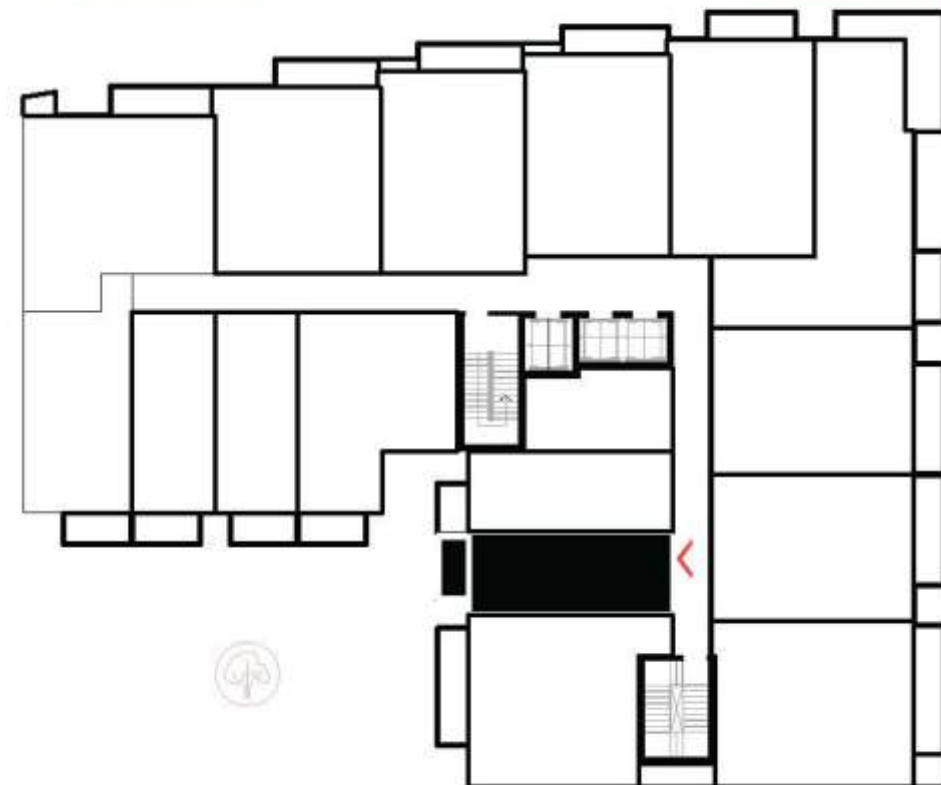

STUDIOS

FROM 441.43 SQ FT
TO 683.08 SQ FT

Second floor - Tenth floor

Dubai Marina

Burj Khalifa

STUDIO APARTMENT TYPE A

Apt. no. 202, 302, 402, 502,
602, 702, 802, 902, 1002

STUDIOS

FROM 441.43 SQ FT
TO 683.08 SQ FT

Second floor - Tenth floor

Dubai Marina

Burj Khalifa

STUDIO APARTMENT TYPE A

Apt. no. 215, 315, 415, 515,
615, 715, 815, 915, 1010

Second floor - Tenth floor

Dubai Marina

Burj Khalifa

STUDIOS

FROM 441.43 SQ FT
TO 683.08 SQ FT

STUDIO APARTMENT TYPE B

Apt. no. 204, 304, 404, 504,
604, 704, 804, 904, 1004

ONE BEDROOM

FROM 691.80 SQ FT
TO 1020.10 SQ FT

ONE BEDROOM APARTMENT TYPE A

Apt. no. 201, 301, 401, 501,
601, 701, 801, 901, 1001

Second, third, fifth, sixth, eighth, ninth floor

Dubai Marina

Burj Khalifa

ONE BEDROOM

FROM 691.80 SQ FT
TO 1020.10 SQ FT

ONE BEDROOM APARTMENT TYPE H

Apt. no. 205, 305, 405, 505,
605, 705, 805, 905