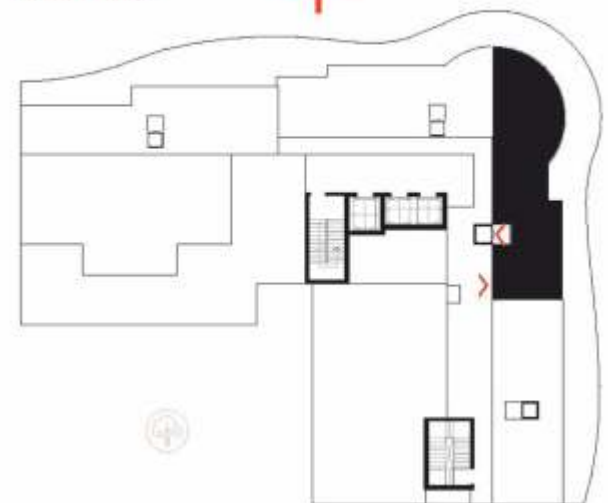

ONE BEDROOM

FROM 691.80 SQ FT
TO 1020.10 SQ FT

ONE BEDROOM APARTMENT TYPE C
Apt. no. 510,810

Fifth floor, eighth floor

Dubai Marina

Burj Khalifa

510/
810

TWO BEDROOM

FROM 2337.58 SQ FT
TO 3010.24 SQ FT

TWO BEDROOM APARTMENT TYPE A
Apt. no. 1008

TWO BEDROOM

FROM 2337.58 SQ FT
TO 3010.24 SQ FT

Tenth floor

Dubai Marina

Burj Khalifa

Roof floor

Roof terrace plan

TWO BEDROOM APARTMENT TYPE B

Apt. no. 1007