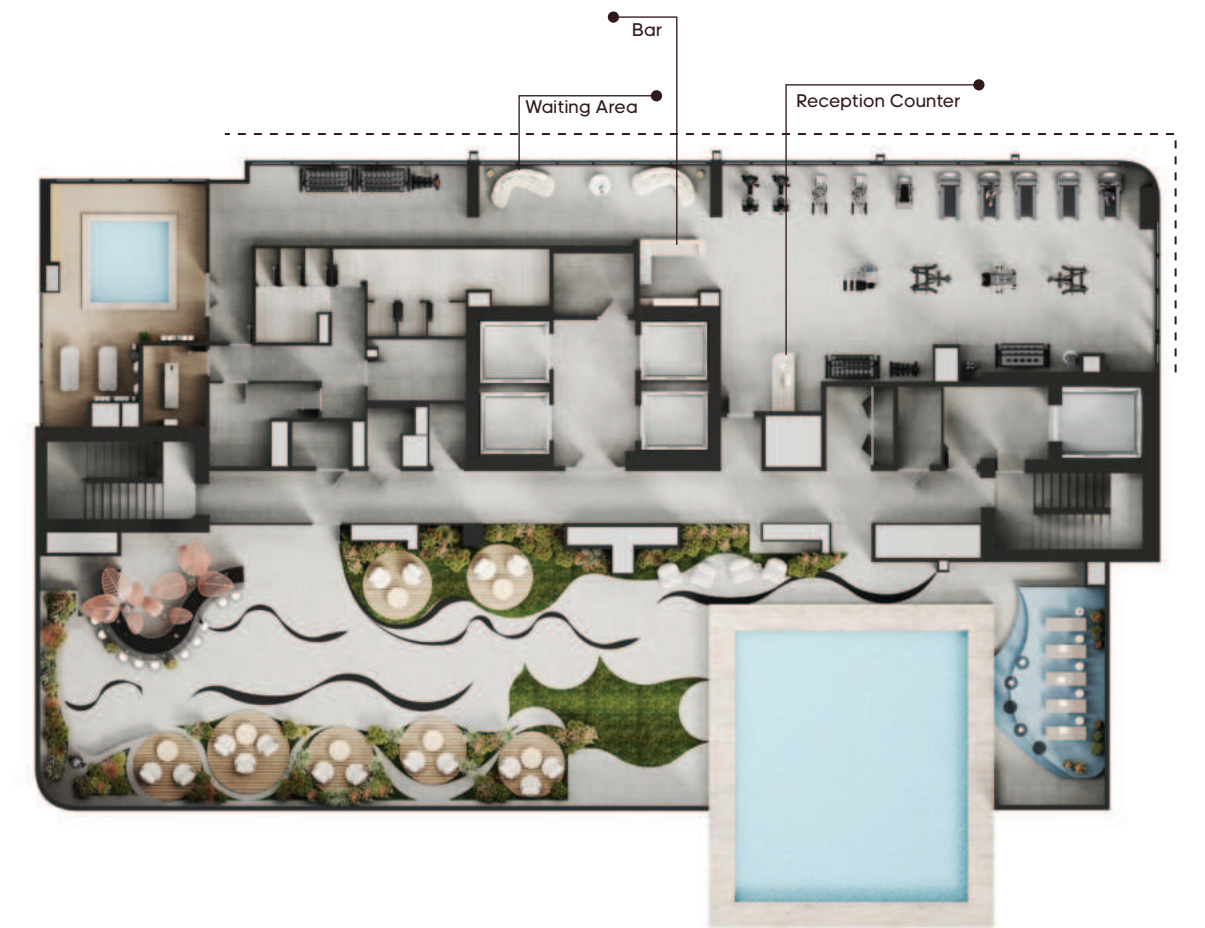

A cutting-edge sports performance lab, offering advanced training and analysis tools.

Gym Area