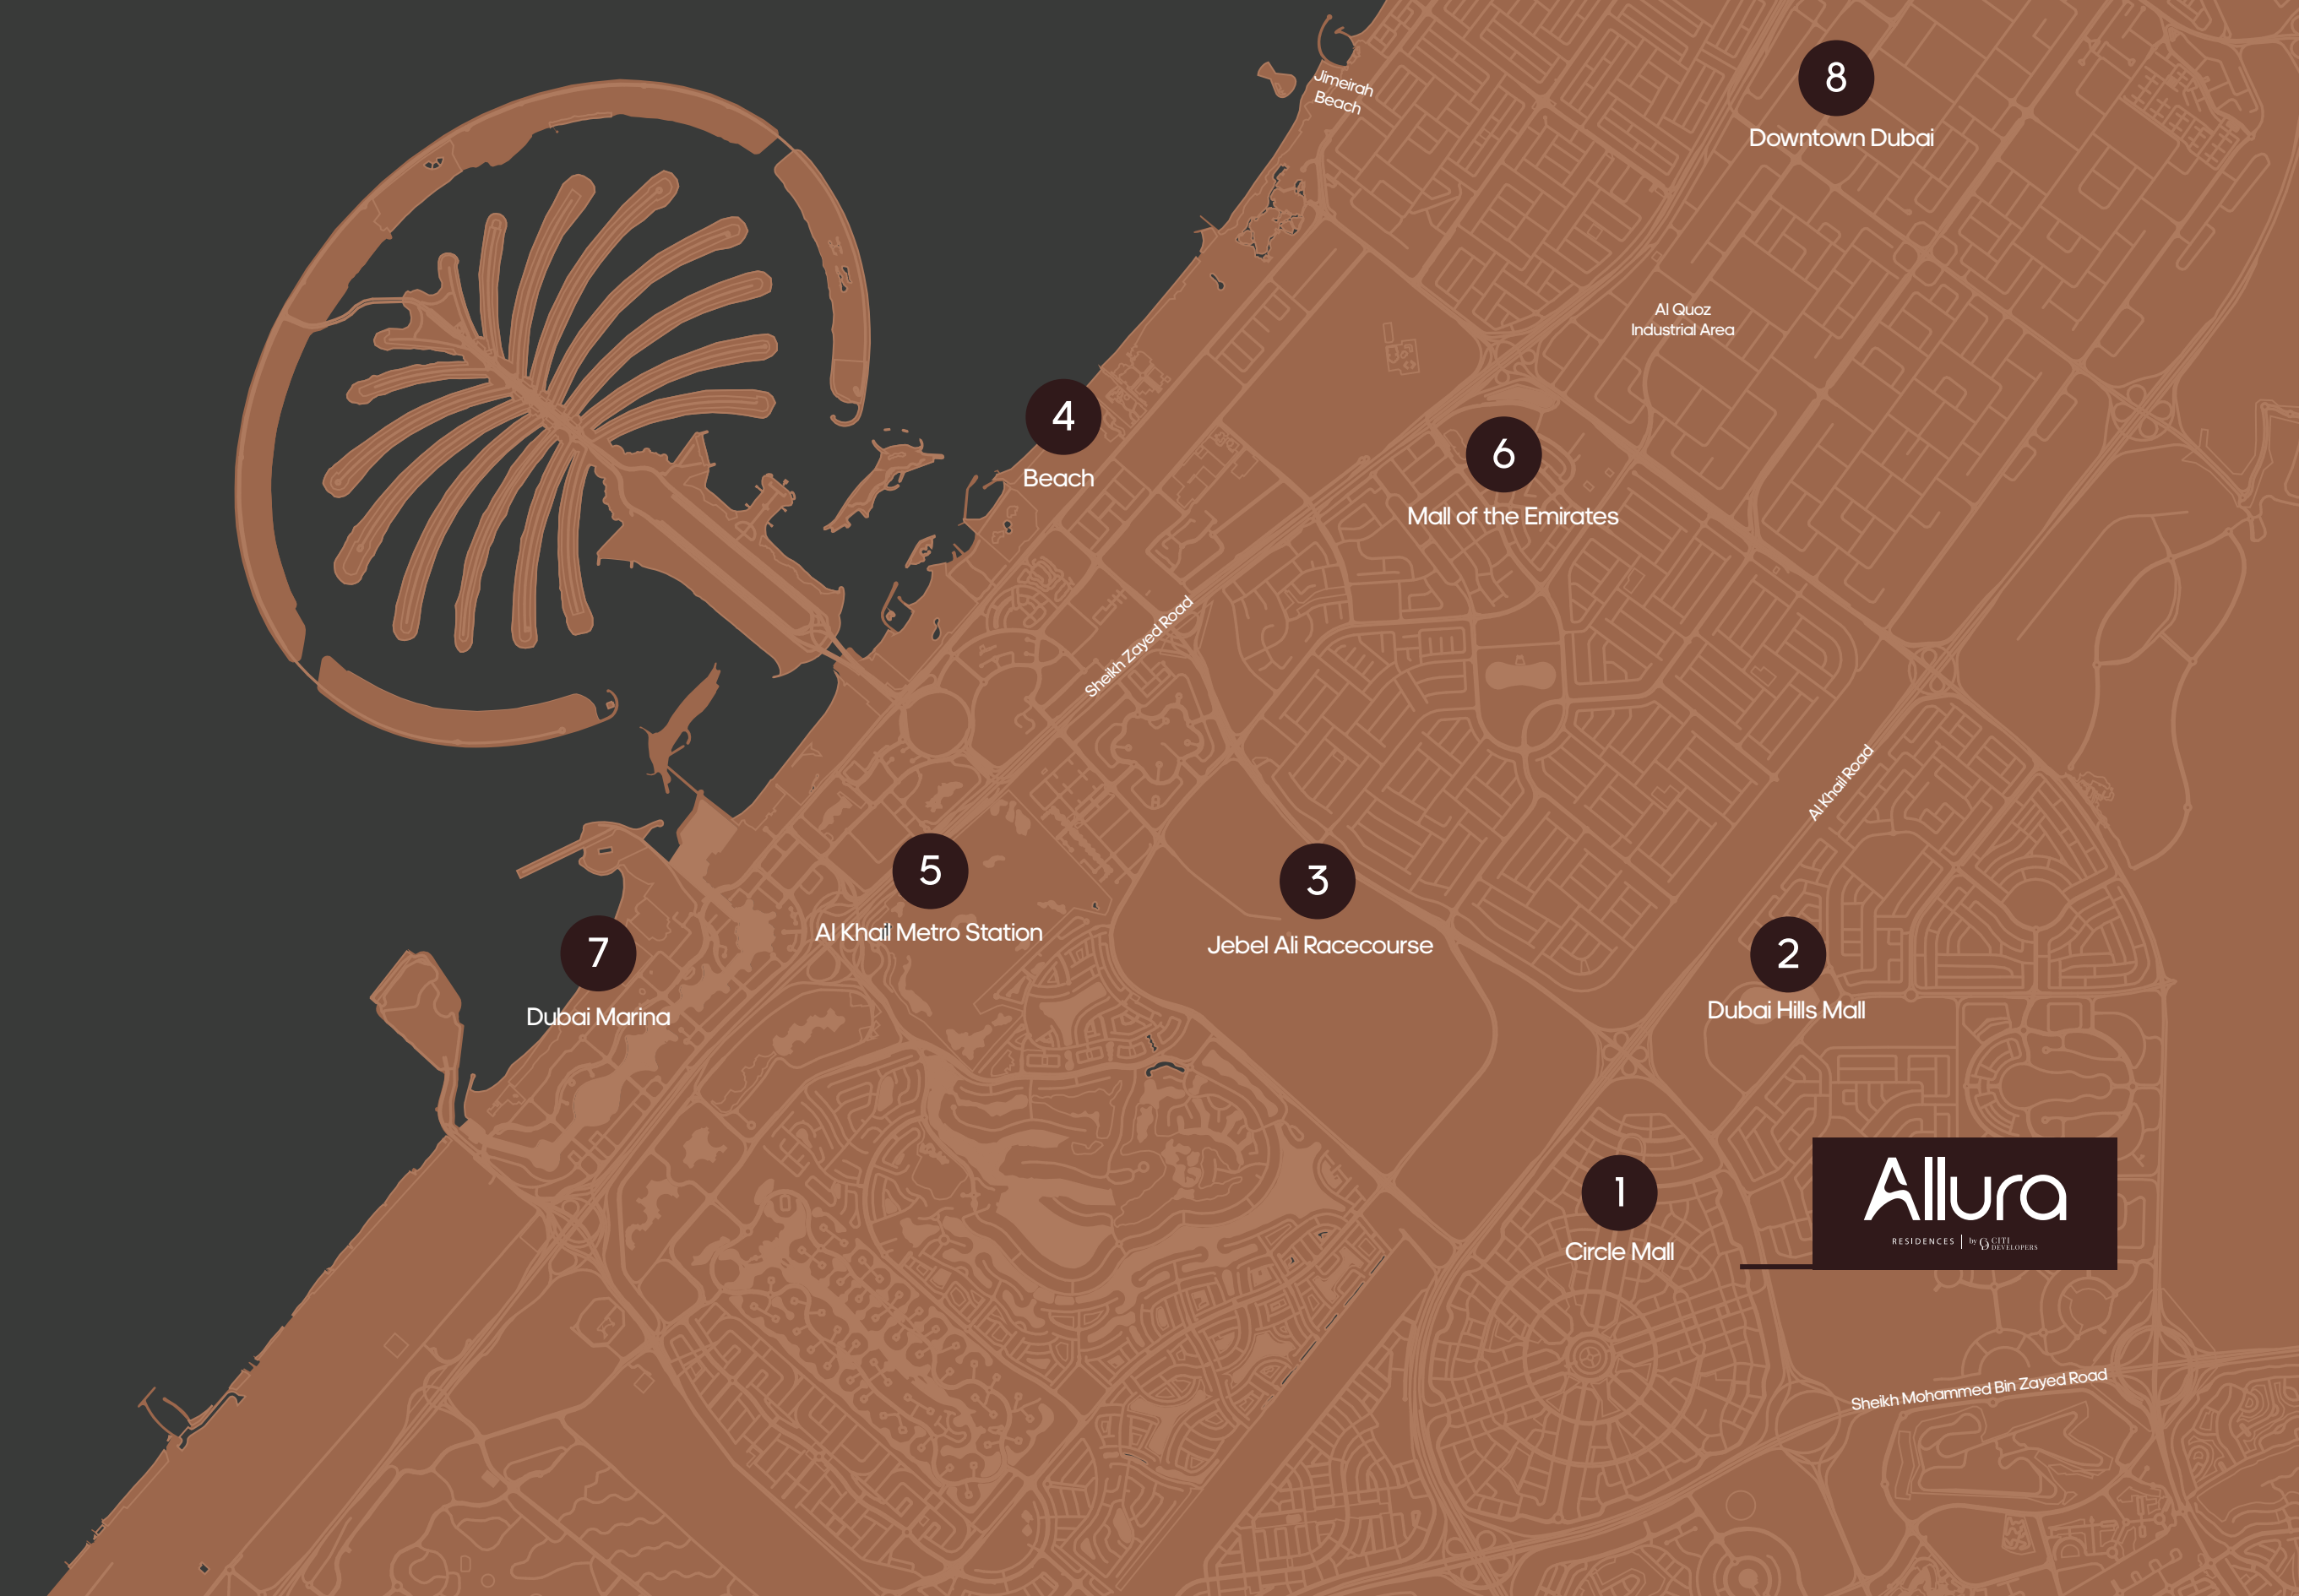

Allura
RESIDENCES | BY THE CITY GROUP

Prime Location Unmatched Convenience.

Discover the Heartbeat of Jumeirah Village Circle.

Nestled within the heart of Jumeirah Village Circle, JVC district 12, a community known for its harmonious blend of convenience, culture, and connectivity, you'll discover a vibrant and thriving neighborhood.

- 1 2 min
Circle Mall
- 2 9 min
Dubai Hills Mall
- 3 9 min
Jebel Ali Racecourse
- 4 10 min
Al Khail Metro Station
- 5 10 min
Sufouh Beach
- 6 15 min
Mall of the Emirates
- 7 15 min
Dubai Marina
- 8 25 min
Downtown Dubai