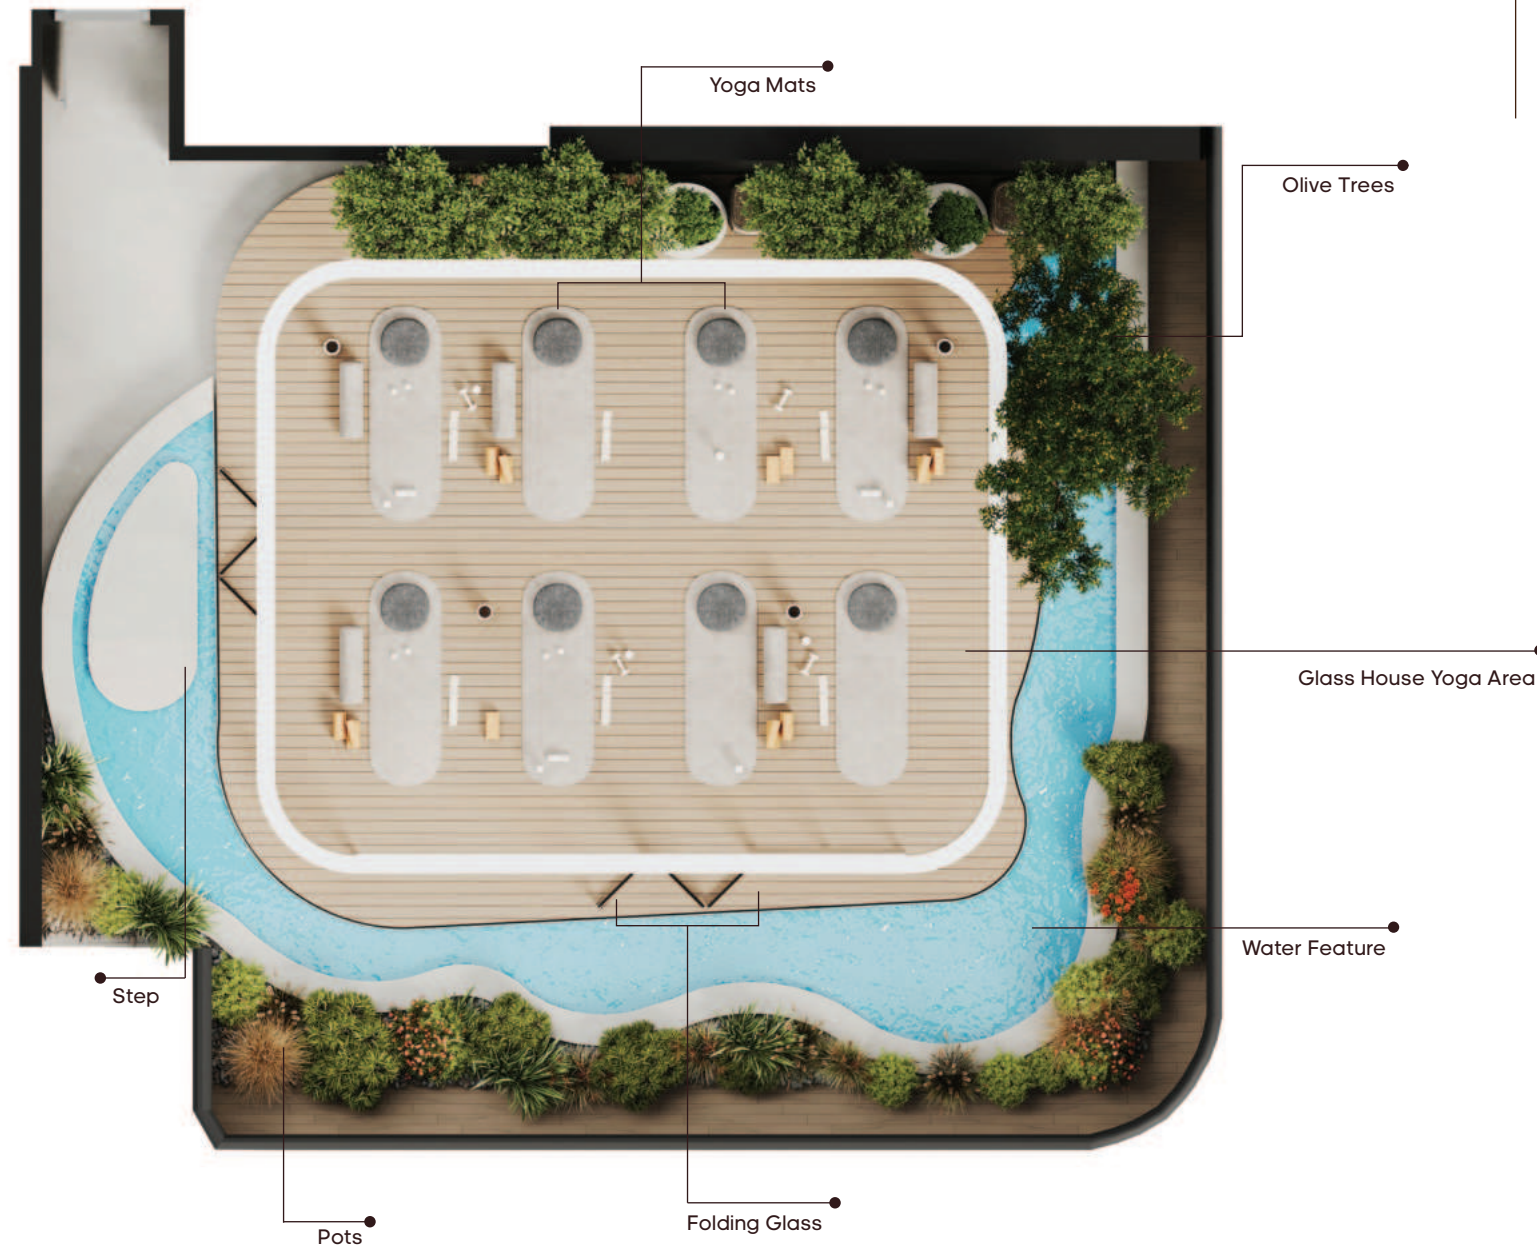

Gym Area

Roman Bath

Spacious lockers and changing areas, complete with plush amenities and refined finishes.

21st & 22nd Floor

The glass house yoga area, cantilevered over the serene water feature and nestled beneath the majestic olive tree, exemplifies a masterful blend of modern architecture and organic elegance.