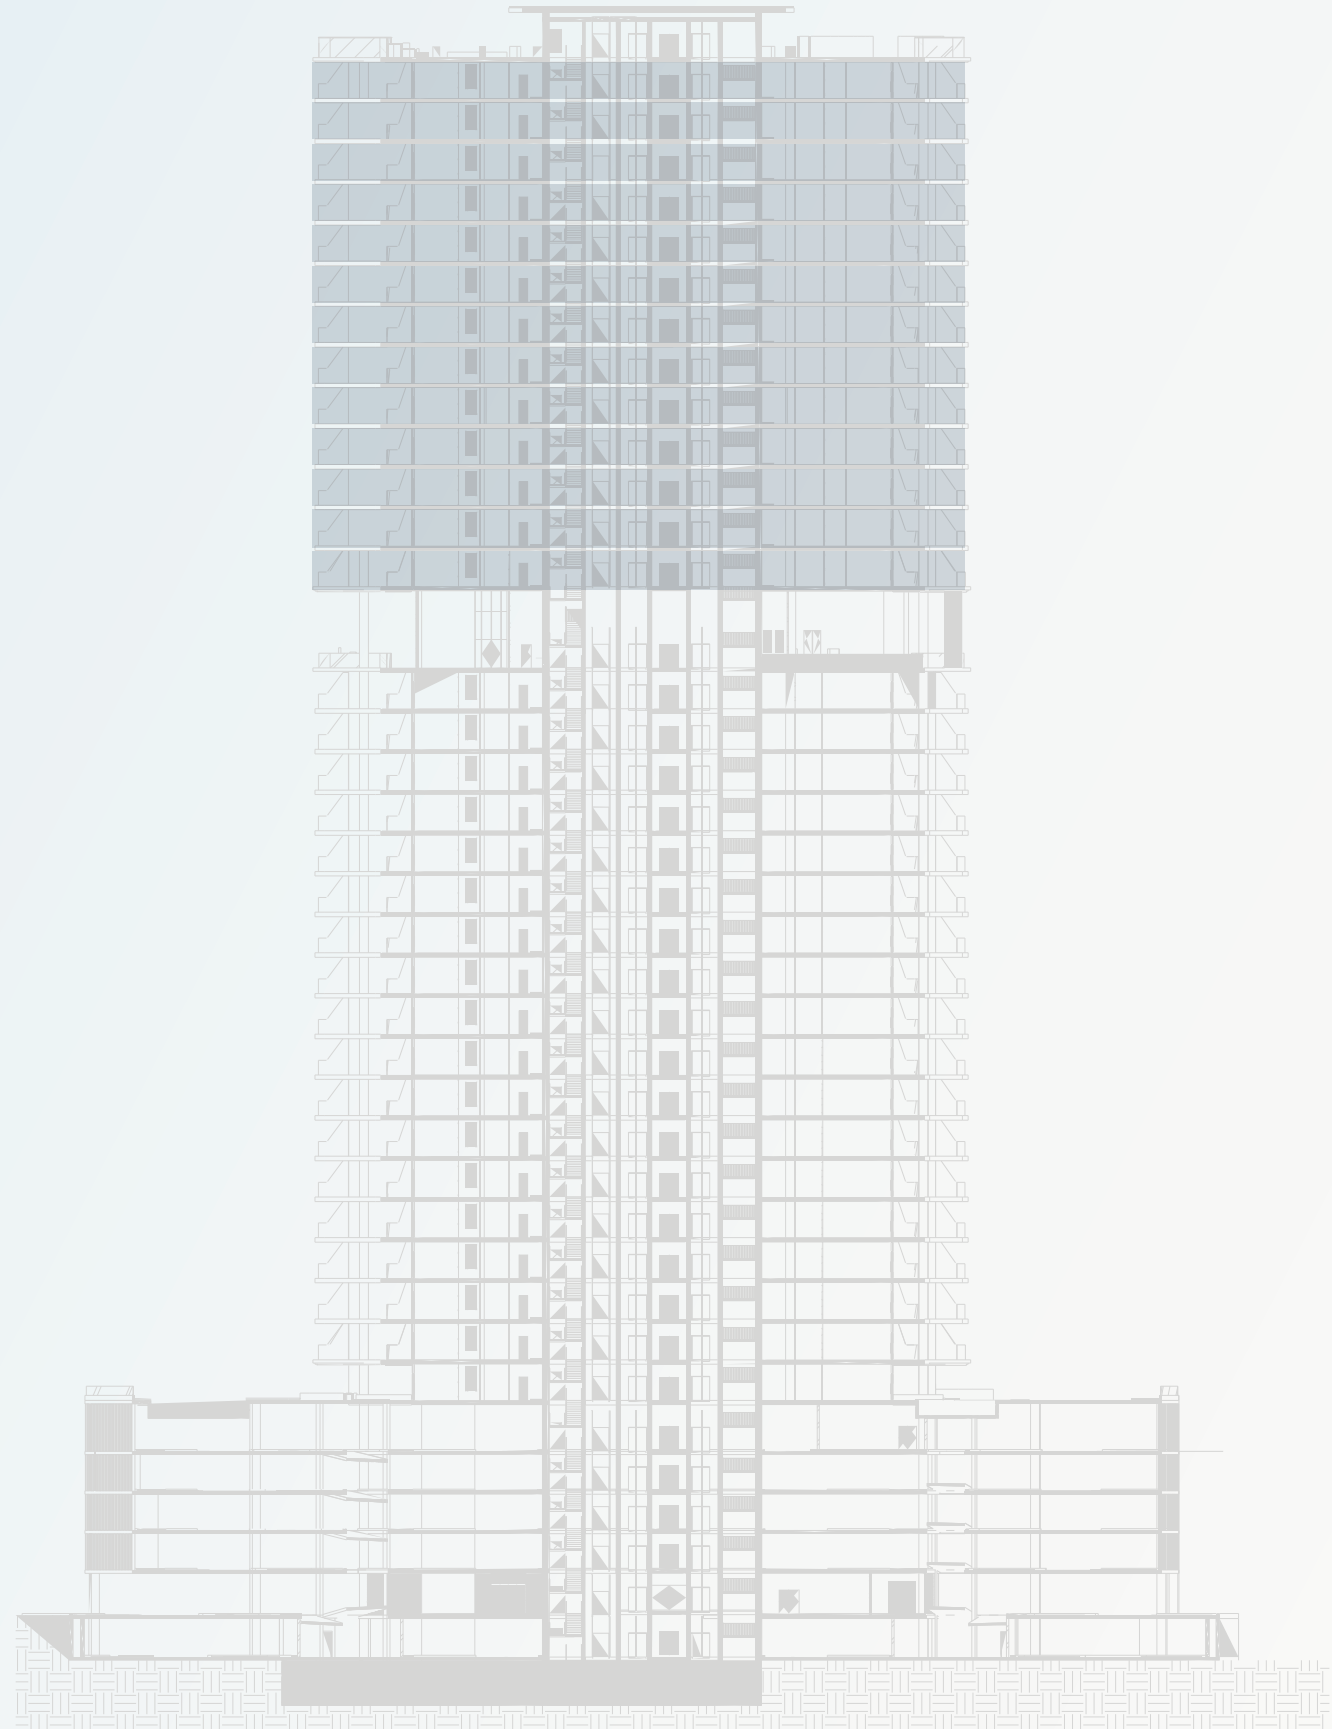

# COVE

BY IMTIAZ

- STUDIO
- EXECUTIVE STUDIO
- 1BHK
- EXECUTIVE 1BHK
- 2BHK

20<sup>TH</sup> - 32<sup>ND</sup> FLOOR