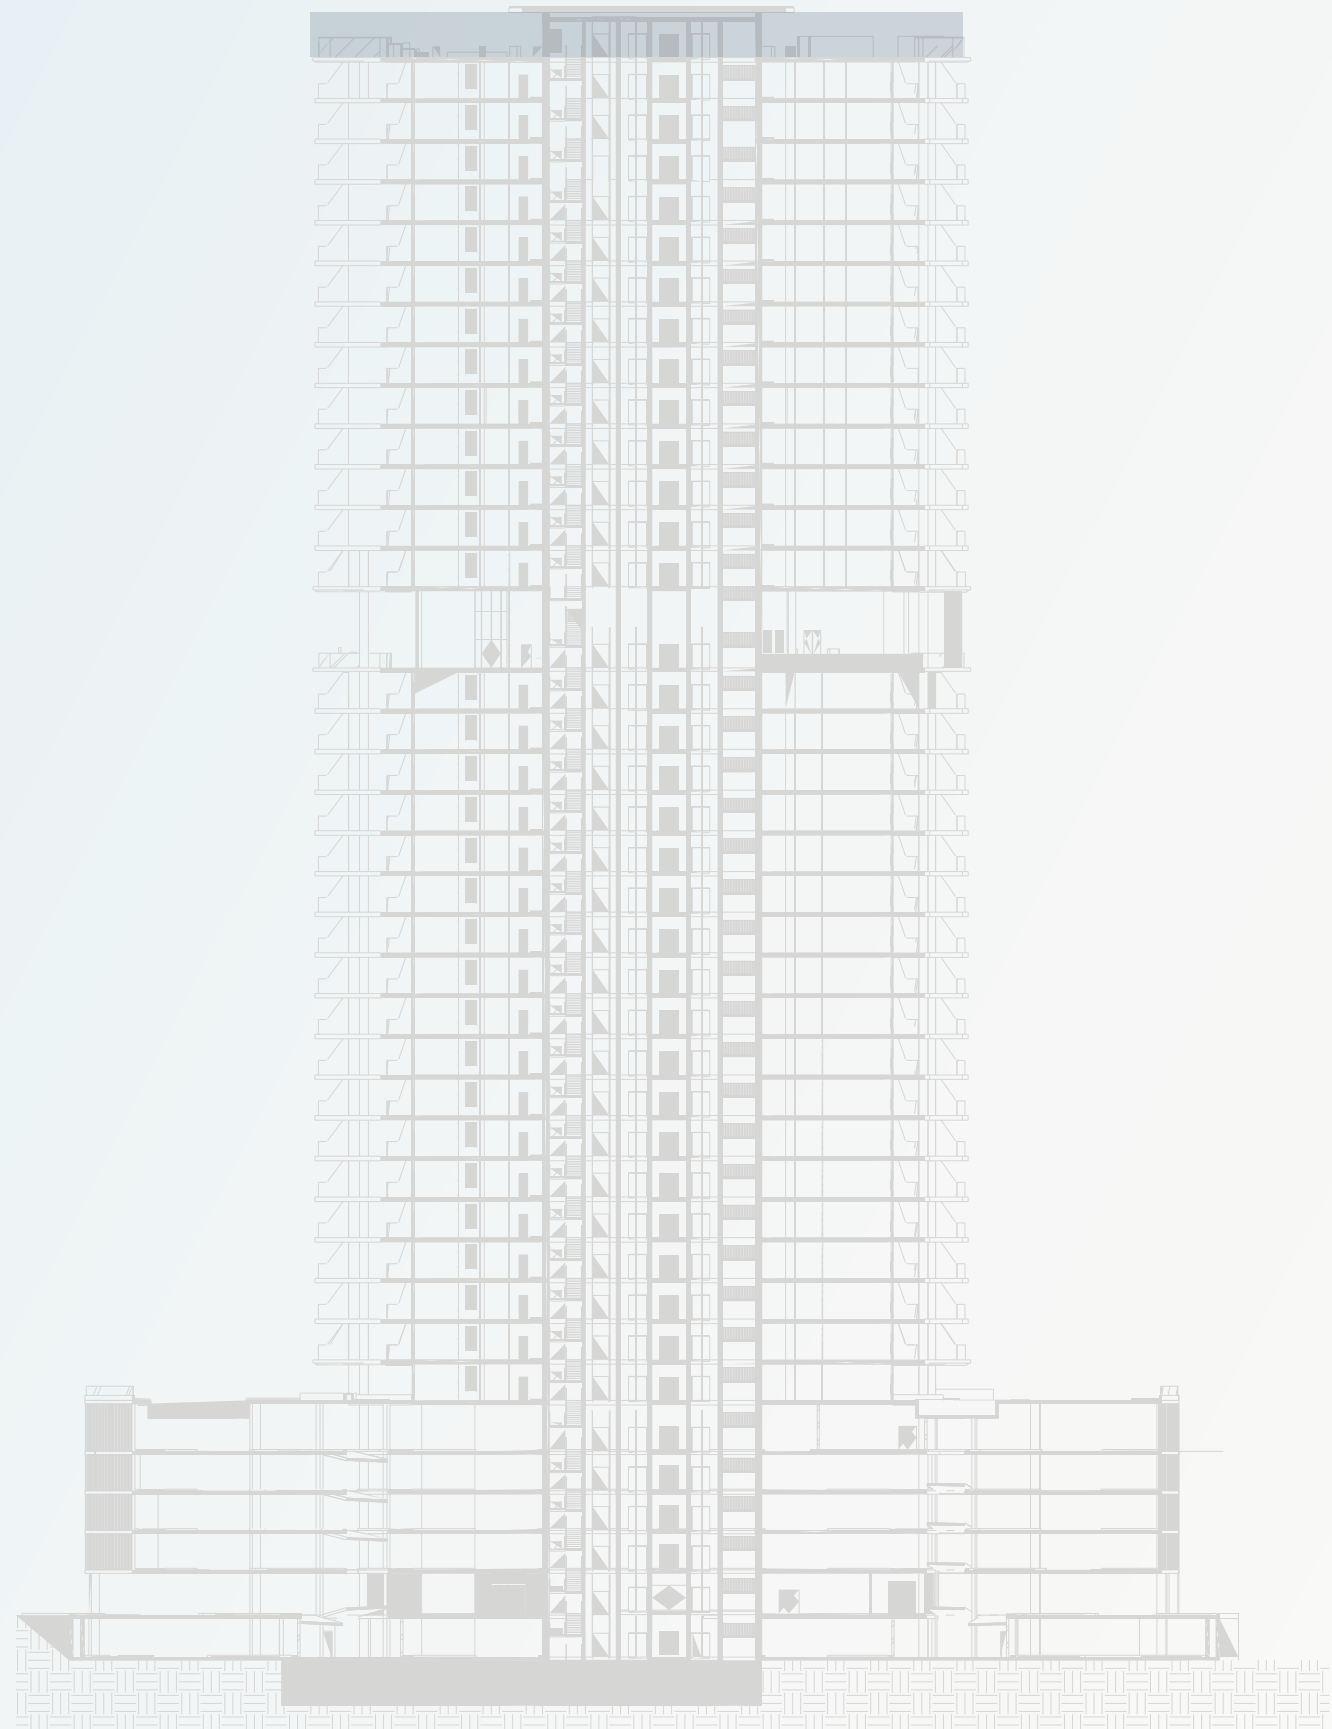

COVE

BY IMTIAZ

ROOFTOP AMENITIES