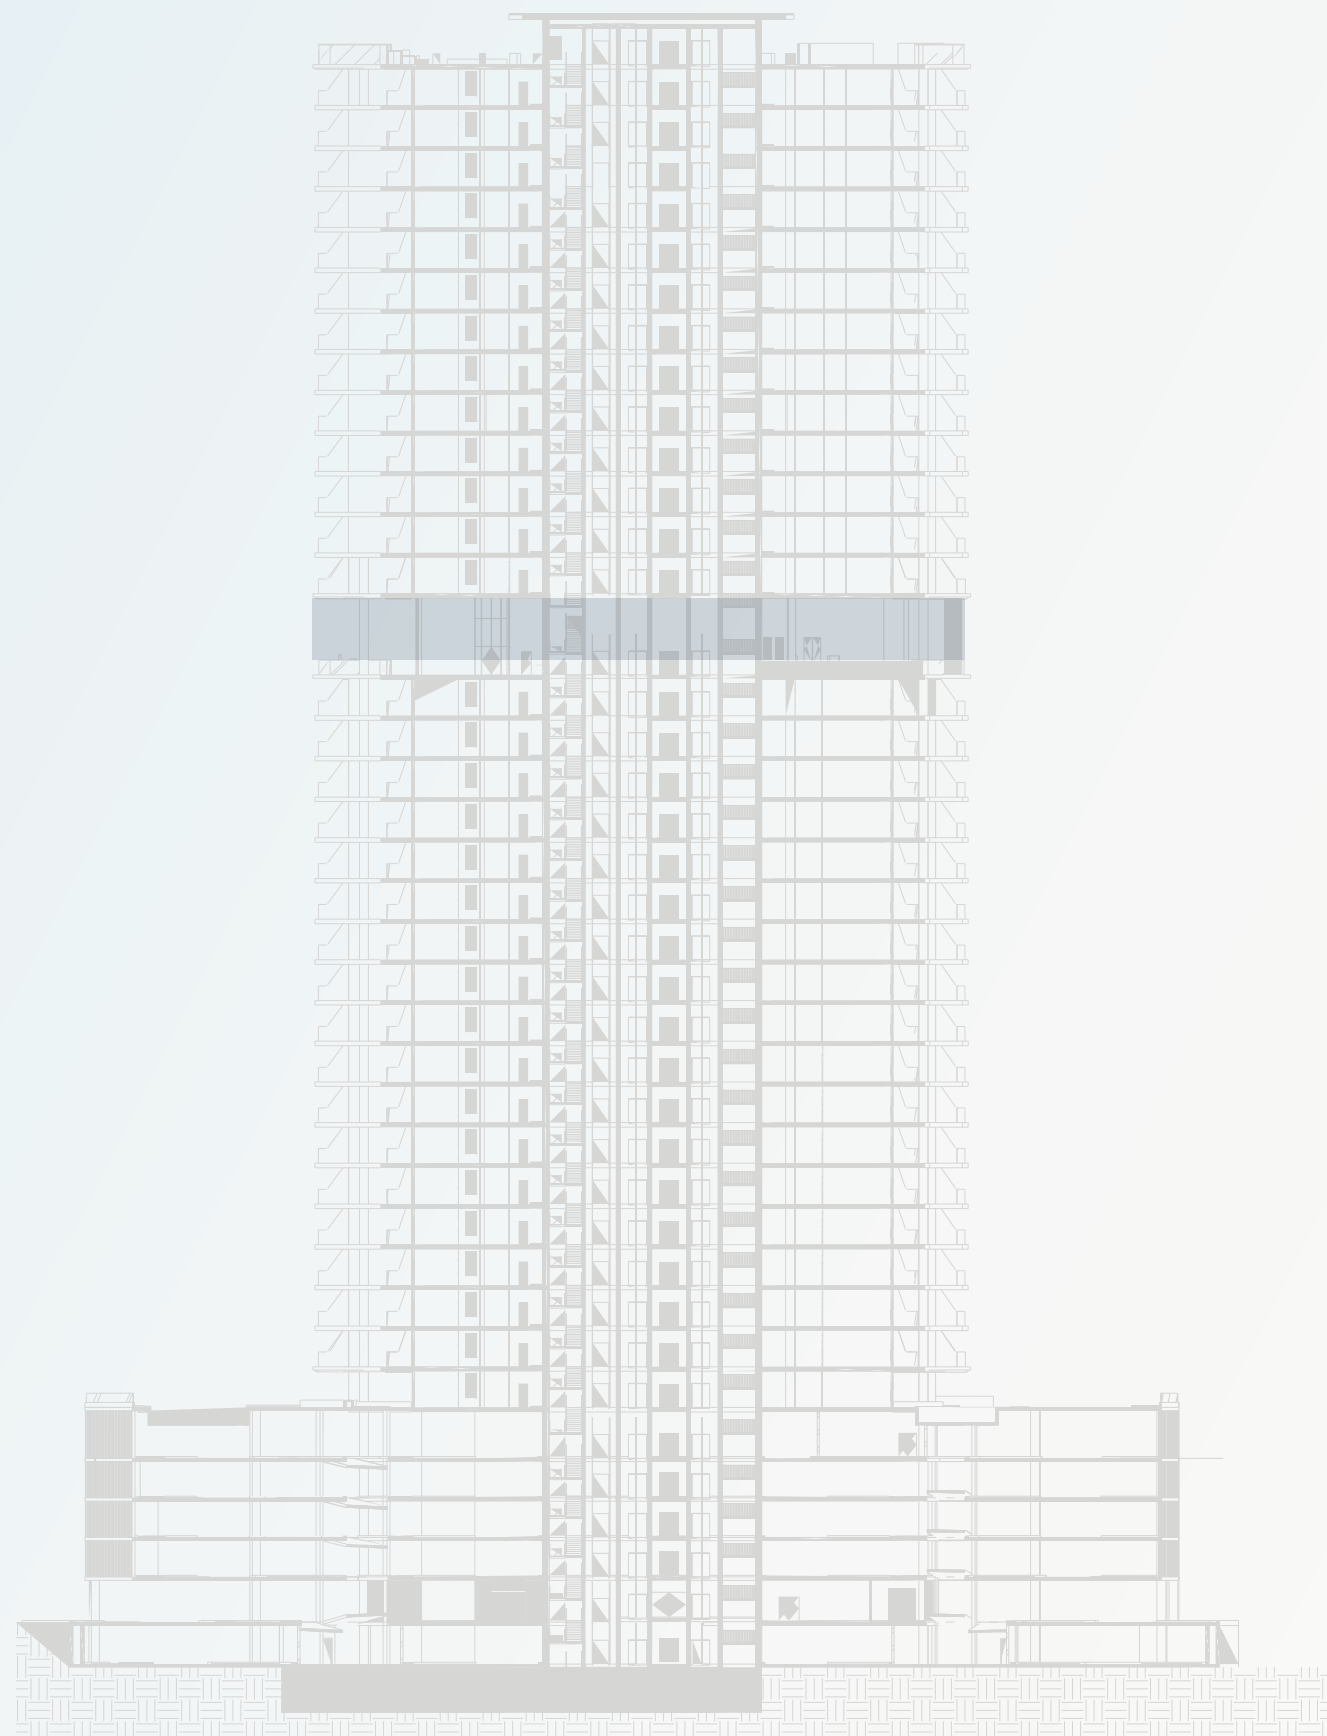

COVE

BY IMTIAZ

- INDOOR GYM
- CLUB ROOM

19TH FLOOR