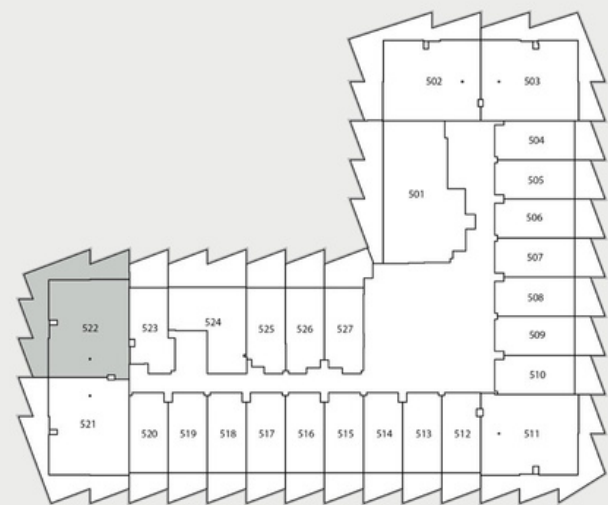

TOWER
STUDIO

FLOOR 5

UNIT 518

INTERNAL LIVING AREA	347.78	SQ.FT.	(32.31 SQ.M.)
OUTDOOR LIVING AREA	101.50	SQ.FT.	(9.43 SQ.M.)
TOTAL LIVING AREA	449.29	SQ.FT.	(41.74 SQ.M.)

KEY PLAN

KEY SECTION

TOWER

ONE BEDROOM

FLOOR 5

UNIT 524

INTERNAL LIVING AREA	572.53	SQ.FT.	(53.19	SQ.M.)
OUTDOOR LIVING AREA	267.70	SQ.FT.	(24.87	SQ.M.)
TOTAL LIVING AREA	840.23	SQ.FT.	(78.06	SQ.M.)

KEY PLAN

KEY SECTION

TOWER

TWO BEDROOM

FLOOR 5

UNIT 522

INTERNAL LIVING AREA	884.47	SQ.FT.	(82.17	SQ.M.)
OUTDOOR LIVING AREA	477.81	SQ.FT.	(44.39	SQ.M.)
TOTAL LIVING AREA	1362.28	SQ.FT.	(126.56	SQ.M.)

KEY PLAN

KEY SECTION

TOWER

TWO BEDROOM

FLOOR 5

UNIT 501

INTERNAL LIVING AREA	1179.83	SQ.FT.	(109.61	SQ.M.)
OUTDOOR LIVING AREA	380.93	SQ.FT.	(35.39	SQ.M.)
TOTAL LIVING AREA	1560.77	SQ.FT.	(145.00	SQ.M.)

KEY PLAN

KEY SECTION