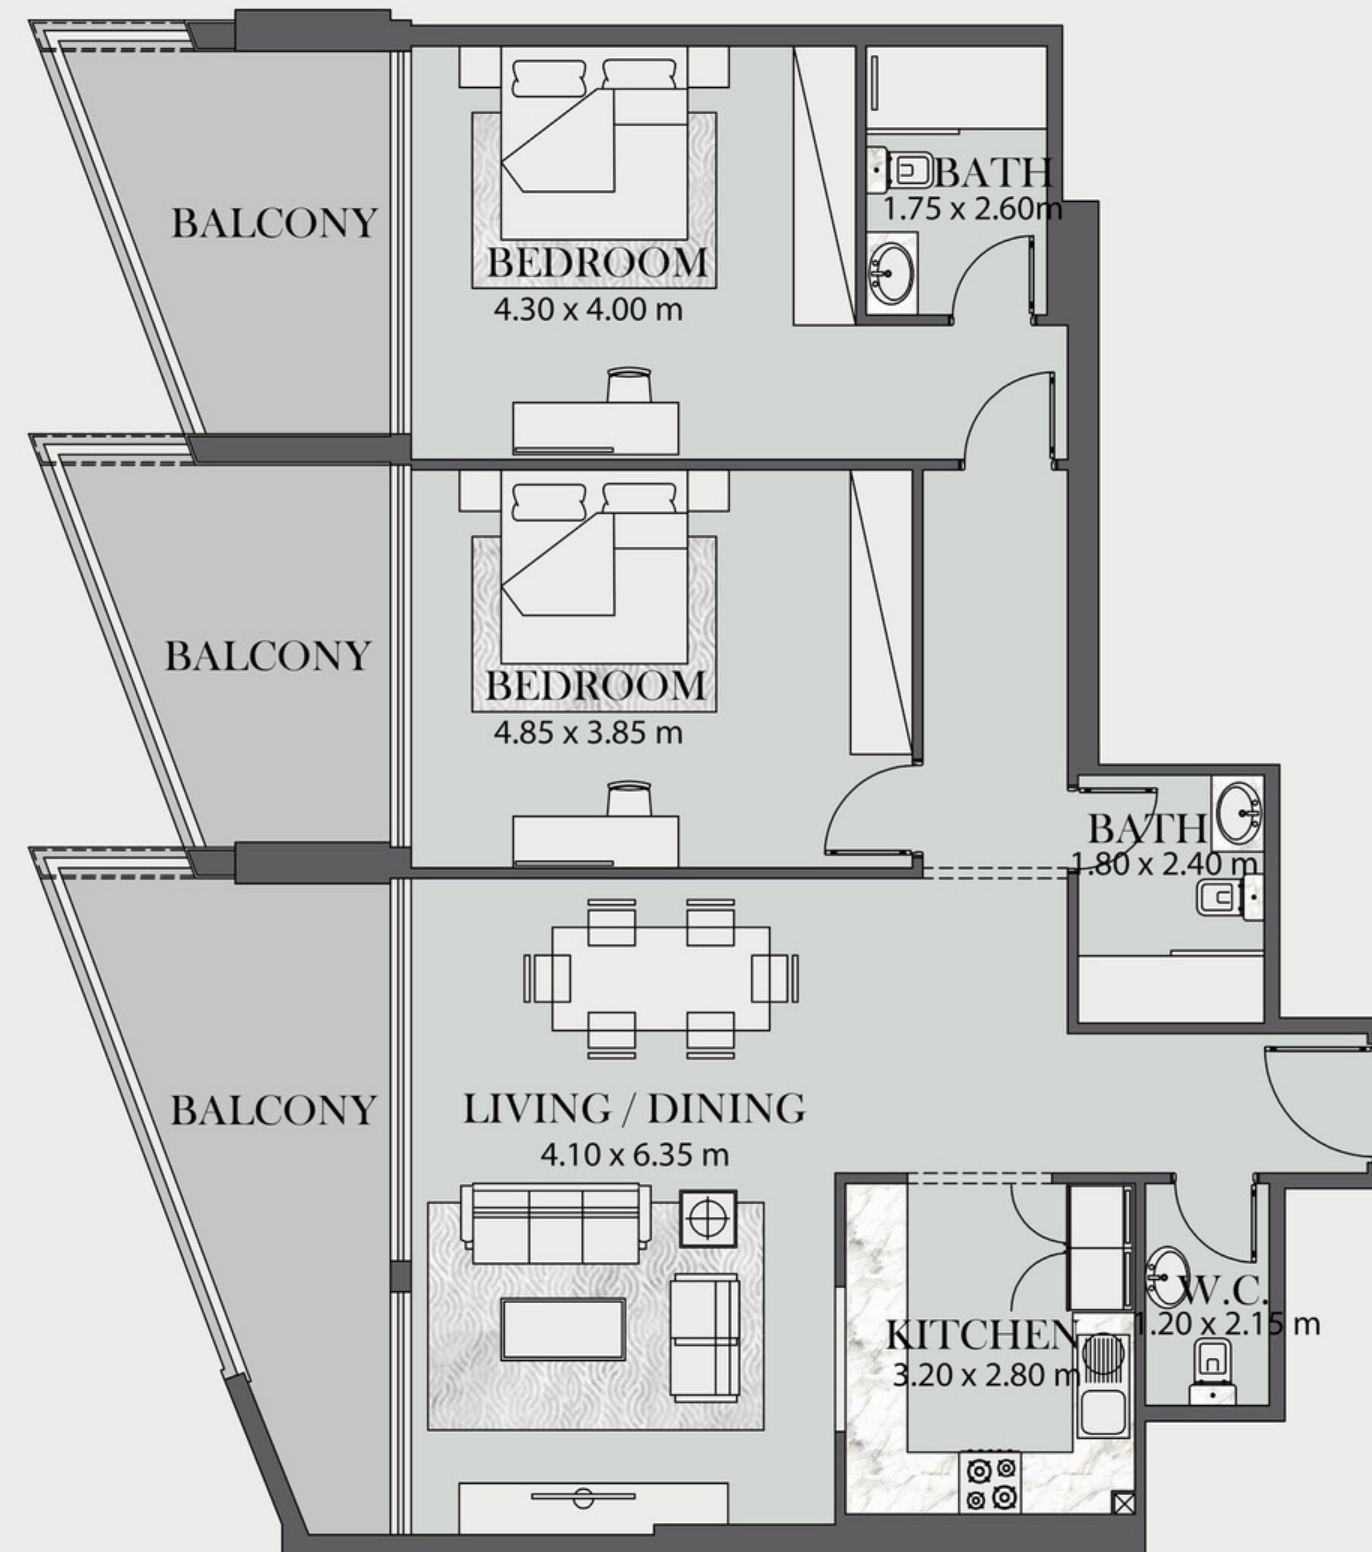

TOWER
STUDIO

FLOOR 5

UNIT 518

INTERNAL LIVING AREA	347.78	SQ.FT.	(32.31 SQ.M.)
OUTDOOR LIVING AREA	101.50	SQ.FT.	(9.43 SQ.M.)
TOTAL LIVING AREA	449.29	SQ.FT.	(41.74 SQ.M.)

KEY PLAN

KEY SECTION

TOWER

ONE BEDROOM

FLOOR 5

UNIT 524

INTERNAL LIVING AREA	572.53	SQ.FT.	(53.19	SQ.M.)
OUTDOOR LIVING AREA	267.70	SQ.FT.	(24.87	SQ.M.)
TOTAL LIVING AREA	840.23	SQ.FT.	(78.06	SQ.M.)

KEY PLAN

KEY SECTION

TOWER

TWO BEDROOM

FLOOR 5

UNIT 522

INTERNAL LIVING AREA	884.47	SQ.FT.	(82.17	SQ.M.)
OUTDOOR LIVING AREA	477.81	SQ.FT.	(44.39	SQ.M.)
TOTAL LIVING AREA	1362.28	SQ.FT.	(126.56	SQ.M.)

KEY PLAN

KEY SECTION

TOWER

TWO BEDROOM

FLOOR 5

UNIT 501

INTERNAL LIVING AREA	1179.83	SQ.FT.	(109.61	SQ.M.)
OUTDOOR LIVING AREA	380.93	SQ.FT.	(35.39	SQ.M.)
TOTAL LIVING AREA	1560.77	SQ.FT.	(145.00	SQ.M.)

KEY PLAN

KEY SECTION