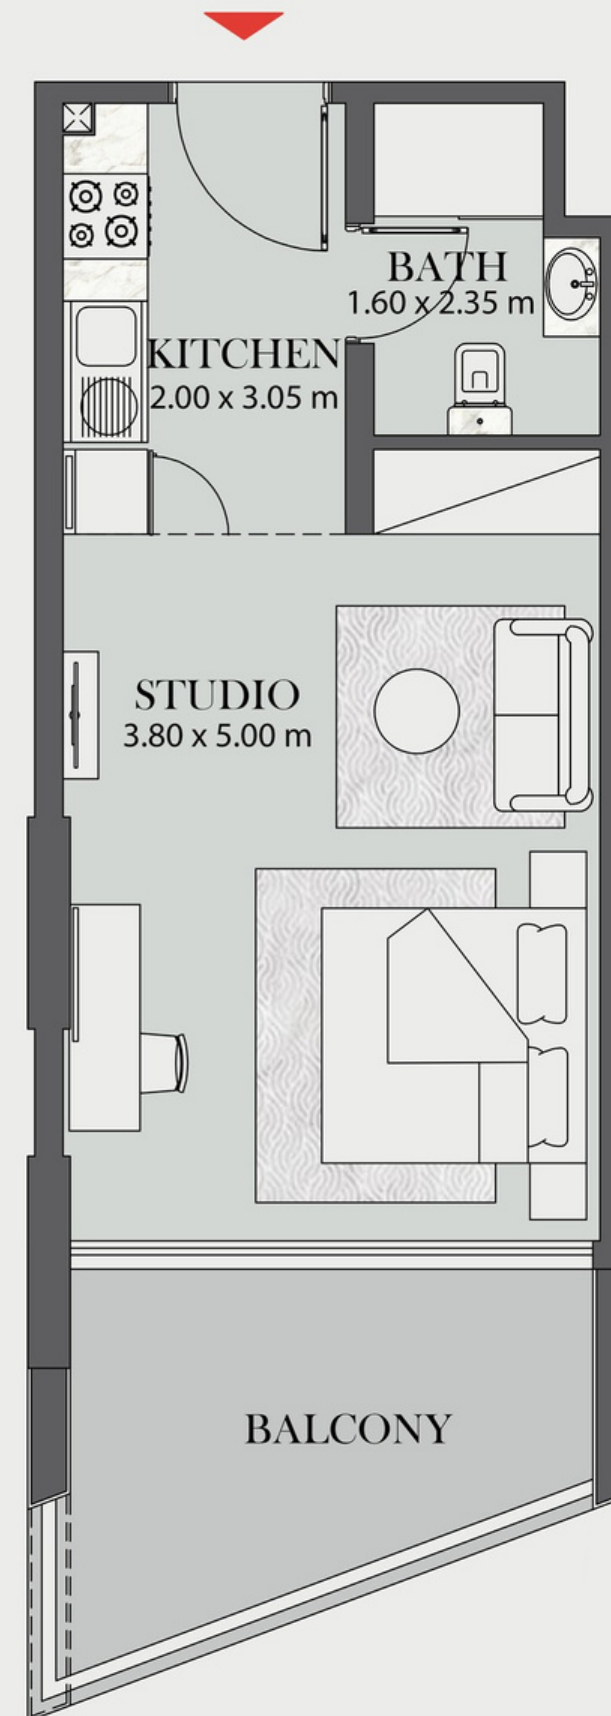

TOWER
STUDIO

FLOOR 5

UNIT 518

INTERNAL LIVING AREA	347.78	SQ.FT.	(32.31 SQ.M.)
OUTDOOR LIVING AREA	101.50	SQ.FT.	(9.43 SQ.M.)
TOTAL LIVING AREA	449.29	SQ.FT.	(41.74 SQ.M.)

KEY PLAN

KEY SECTION

TOWER

ONE BEDROOM

FLOOR 5

UNIT 524

INTERNAL LIVING AREA	572.53	SQ.FT.	(53.19	SQ.M.)
OUTDOOR LIVING AREA	267.70	SQ.FT.	(24.87	SQ.M.)
TOTAL LIVING AREA	840.23	SQ.FT.	(78.06	SQ.M.)

KEY PLAN

KEY SECTION

TOWER

TWO BEDROOM

FLOOR 5

UNIT 522

INTERNAL LIVING AREA	884.47	SQ.FT.	(82.17	SQ.M.)
OUTDOOR LIVING AREA	477.81	SQ.FT.	(44.39	SQ.M.)
TOTAL LIVING AREA	1362.28	SQ.FT.	(126.56	SQ.M.)

KEY PLAN

KEY SECTION

TOWER

TWO BEDROOM

FLOOR 5

UNIT 501