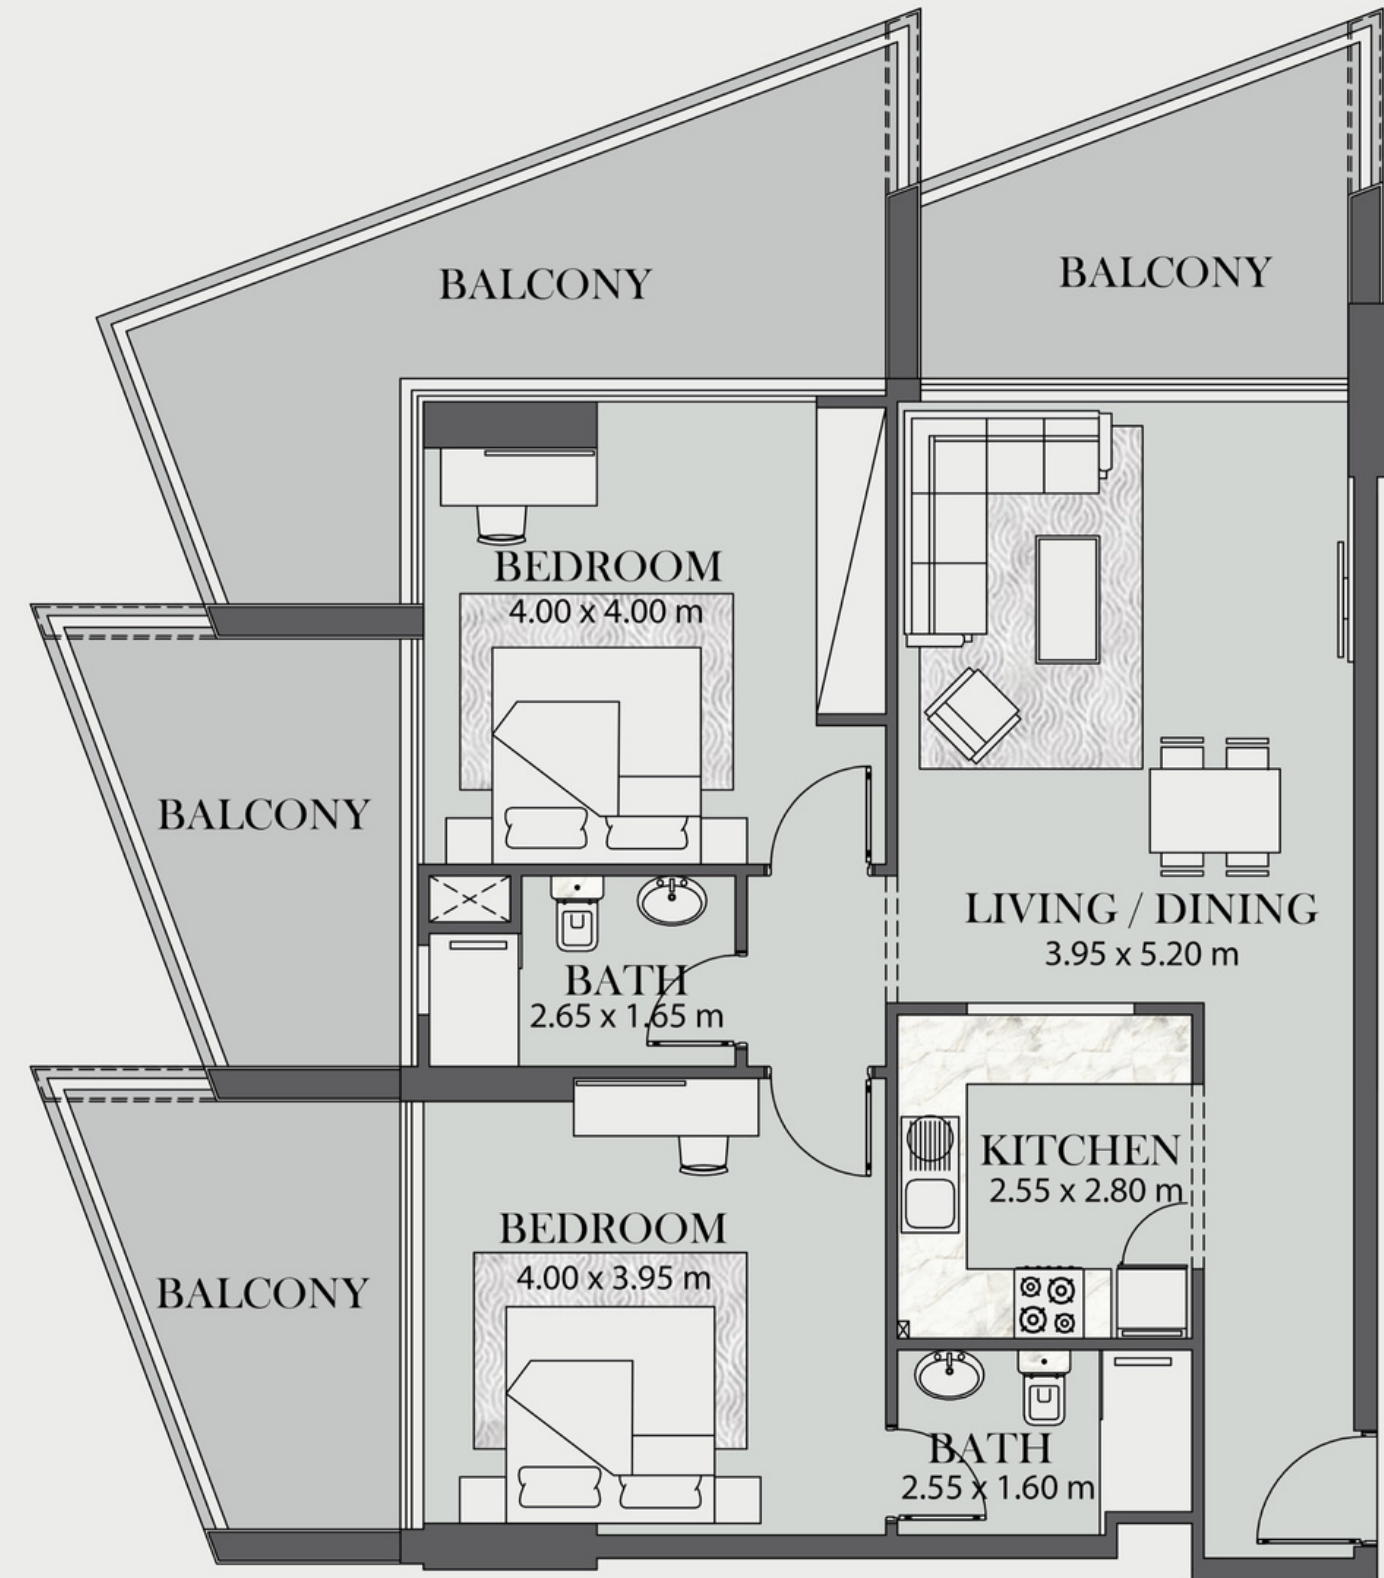

TOWER
STUDIO

FLOOR 5

UNIT 518

INTERNAL LIVING AREA	347.78	SQ.FT.	(32.31 SQ.M.)
OUTDOOR LIVING AREA	101.50	SQ.FT.	(9.43 SQ.M.)
TOTAL LIVING AREA	449.29	SQ.FT.	(41.74 SQ.M.)

KEY PLAN

KEY SECTION

TOWER

ONE BEDROOM

FLOOR 5

UNIT 524

INTERNAL LIVING AREA	572.53	SQ.FT.	(53.19	SQ.M.)
OUTDOOR LIVING AREA	267.70	SQ.FT.	(24.87	SQ.M.)
TOTAL LIVING AREA	840.23	SQ.FT.	(78.06	SQ.M.)

KEY PLAN

KEY SECTION

TOWER

TWO BEDROOM

FLOOR 5

UNIT 522

INTERNAL LIVING AREA	884.47	SQ.FT.	(82.17	SQ.M.)
OUTDOOR LIVING AREA	477.81	SQ.FT.	(44.39	SQ.M.)
TOTAL LIVING AREA	1362.28	SQ.FT.	(126.56	SQ.M.)

KEY PLAN

KEY SECTION

TOWER

TWO BEDROOM

FLOOR 5

UNIT 501

INTERNAL LIVING AREA	1179.83	SQ.FT.	(109.61	SQ.M.)
OUTDOOR LIVING AREA	380.93	SQ.FT.	(35.39	SQ.M.)
TOTAL LIVING AREA	1560.77	SQ.FT.	(145.00	SQ.M.)

KEY PLAN

KEY SECTION