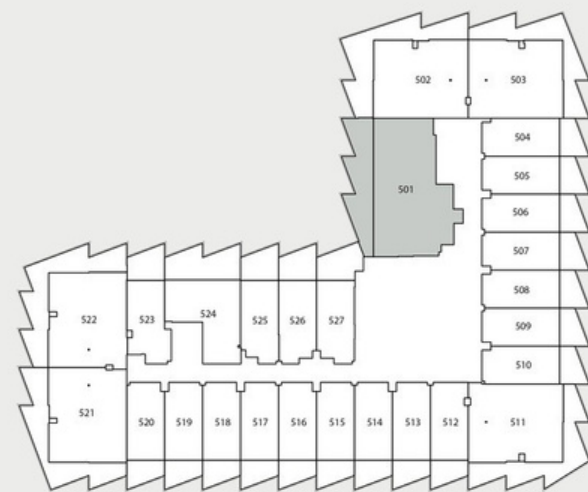

TOWER
STUDIO

FLOOR 5

UNIT 518

INTERNAL LIVING AREA	347.78	SQ.FT.	(32.31 SQ.M.)
OUTDOOR LIVING AREA	101.50	SQ.FT.	(9.43 SQ.M.)
TOTAL LIVING AREA	449.29	SQ.FT.	(41.74 SQ.M.)

KEY PLAN

KEY SECTION

TOWER

ONE BEDROOM

FLOOR 5

UNIT 524

INTERNAL LIVING AREA	572.53	SQ.FT.	(53.19	SQ.M.)
OUTDOOR LIVING AREA	267.70	SQ.FT.	(24.87	SQ.M.)
TOTAL LIVING AREA	840.23	SQ.FT.	(78.06	SQ.M.)

KEY PLAN

KEY SECTION

TOWER

TWO BEDROOM

FLOOR 5

UNIT 522

INTERNAL LIVING AREA	884.47	SQ.FT.	(82.17	SQ.M.)
OUTDOOR LIVING AREA	477.81	SQ.FT.	(44.39	SQ.M.)
TOTAL LIVING AREA	1362.28	SQ.FT.	(126.56	SQ.M.)

KEY PLAN

KEY SECTION

TOWER

TWO BEDROOM

FLOOR 5

UNIT 501

INTERNAL LIVING AREA	1179.83	SQ.FT.	(109.61	SQ.M.)
OUTDOOR LIVING AREA	380.93	SQ.FT.	(35.39	SQ.M.)
TOTAL LIVING AREA	1560.77	SQ.FT.	(145.00	SQ.M.)

KEY PLAN

KEY SECTION