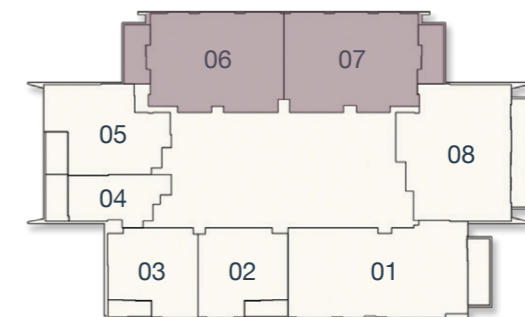

68.46 sq.ft.

768.76 sq.ft.

1ST FLOOR

2ND - 15TH FLOOR

1 BEDROOM TYPE B

1ST FLOOR

2ND - 15TH FLOOR

Internal Living Area

Outdoor Living Area

Total Living Area

893.19 sq.ft.

92.89 sq.ft.

986.08 sq.ft.

2 BEDROOM TYPE A

1ST FLOOR

2ND - 15TH FLOOR

Internal Living Area

Outdoor Living Area

Total Living Area

1280.47 sq.ft.

139.93 sq.ft.

1420.41 sq.ft.

2 BEDROOM TYPE B

Internal Living Area