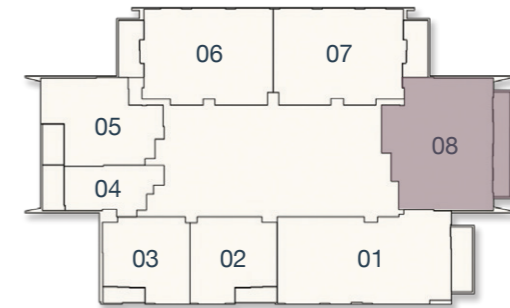

Outdoor Living Area

Total Living Area

1382.19 sq.ft.

185.68 sq.ft.

1567.87 sq.ft.

1ST FLOOR

2ND - 15TH FLOOR

3 BEDROOM TYPE A

Internal Living Area

Outdoor Living Area

Total Living Area

1595.21 sq.ft.

144.02 sq.ft.

1739.23 sq.ft.

1ST FLOOR

2ND - 15TH FLOOR