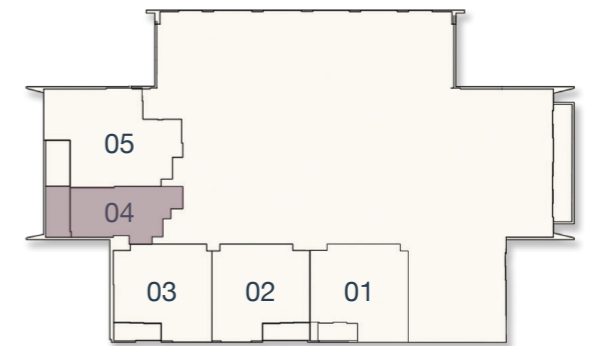

1ST FLOOR TYPICAL PLAN

1ST FLOOR TYPICAL PLAN

 STUDIO APARTMENTS

 1 BEDROOM APARTMENTS

2ND - 15TH FLOOR TYPICAL PLAN

2ND-15TH FLOOR TYPICAL PLAN

STUDIO APARTMENTS

1 BEDROOM APARTMENTS

2 BEDROOM APARTMENTS

3 BEDROOM APARTMENTS

STUDIO

Internal Living Area

Outdoor Living Area

Total Living Area

438.52 sq.ft.

103.55 sq.ft.

542.07 sq.ft.

1ST FLOOR

2ND - 15TH FLOOR

1 BEDROOM TYPE A

Internal Living Area

Outdoor Living Area

Total Living Area

700.30 sq.ft.

68.46 sq.ft.

768.76 sq.ft.

1ST FLOOR

2ND - 15TH FLOOR

1 BEDROOM TYPE B

1ST FLOOR

2ND - 15TH FLOOR

Internal Living Area