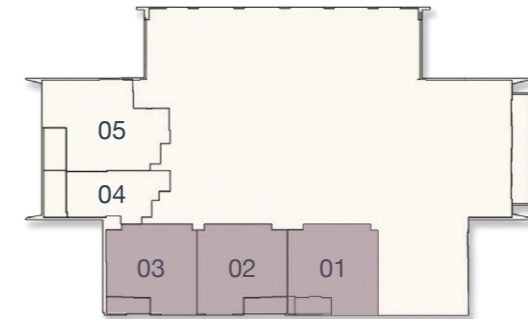

1ST FLOOR TYPICAL PLAN

1ST FLOOR TYPICAL PLAN

 STUDIO APARTMENTS

 1 BEDROOM APARTMENTS

2ND - 15TH FLOOR TYPICAL PLAN

2ND-15TH FLOOR TYPICAL PLAN

STUDIO APARTMENTS

1 BEDROOM APARTMENTS

542.07 sq.ft.

1ST FLOOR

2ND - 15TH FLOOR

1 BEDROOM TYPE A

Internal Living Area

Outdoor Living Area

Total Living Area

700.30 sq.ft.

68.46 sq.ft.

768.76 sq.ft.

1ST FLOOR

2ND - 15TH FLOOR

1 BEDROOM TYPE B

1ST FLOOR

2ND - 15TH FLOOR

Internal Living Area