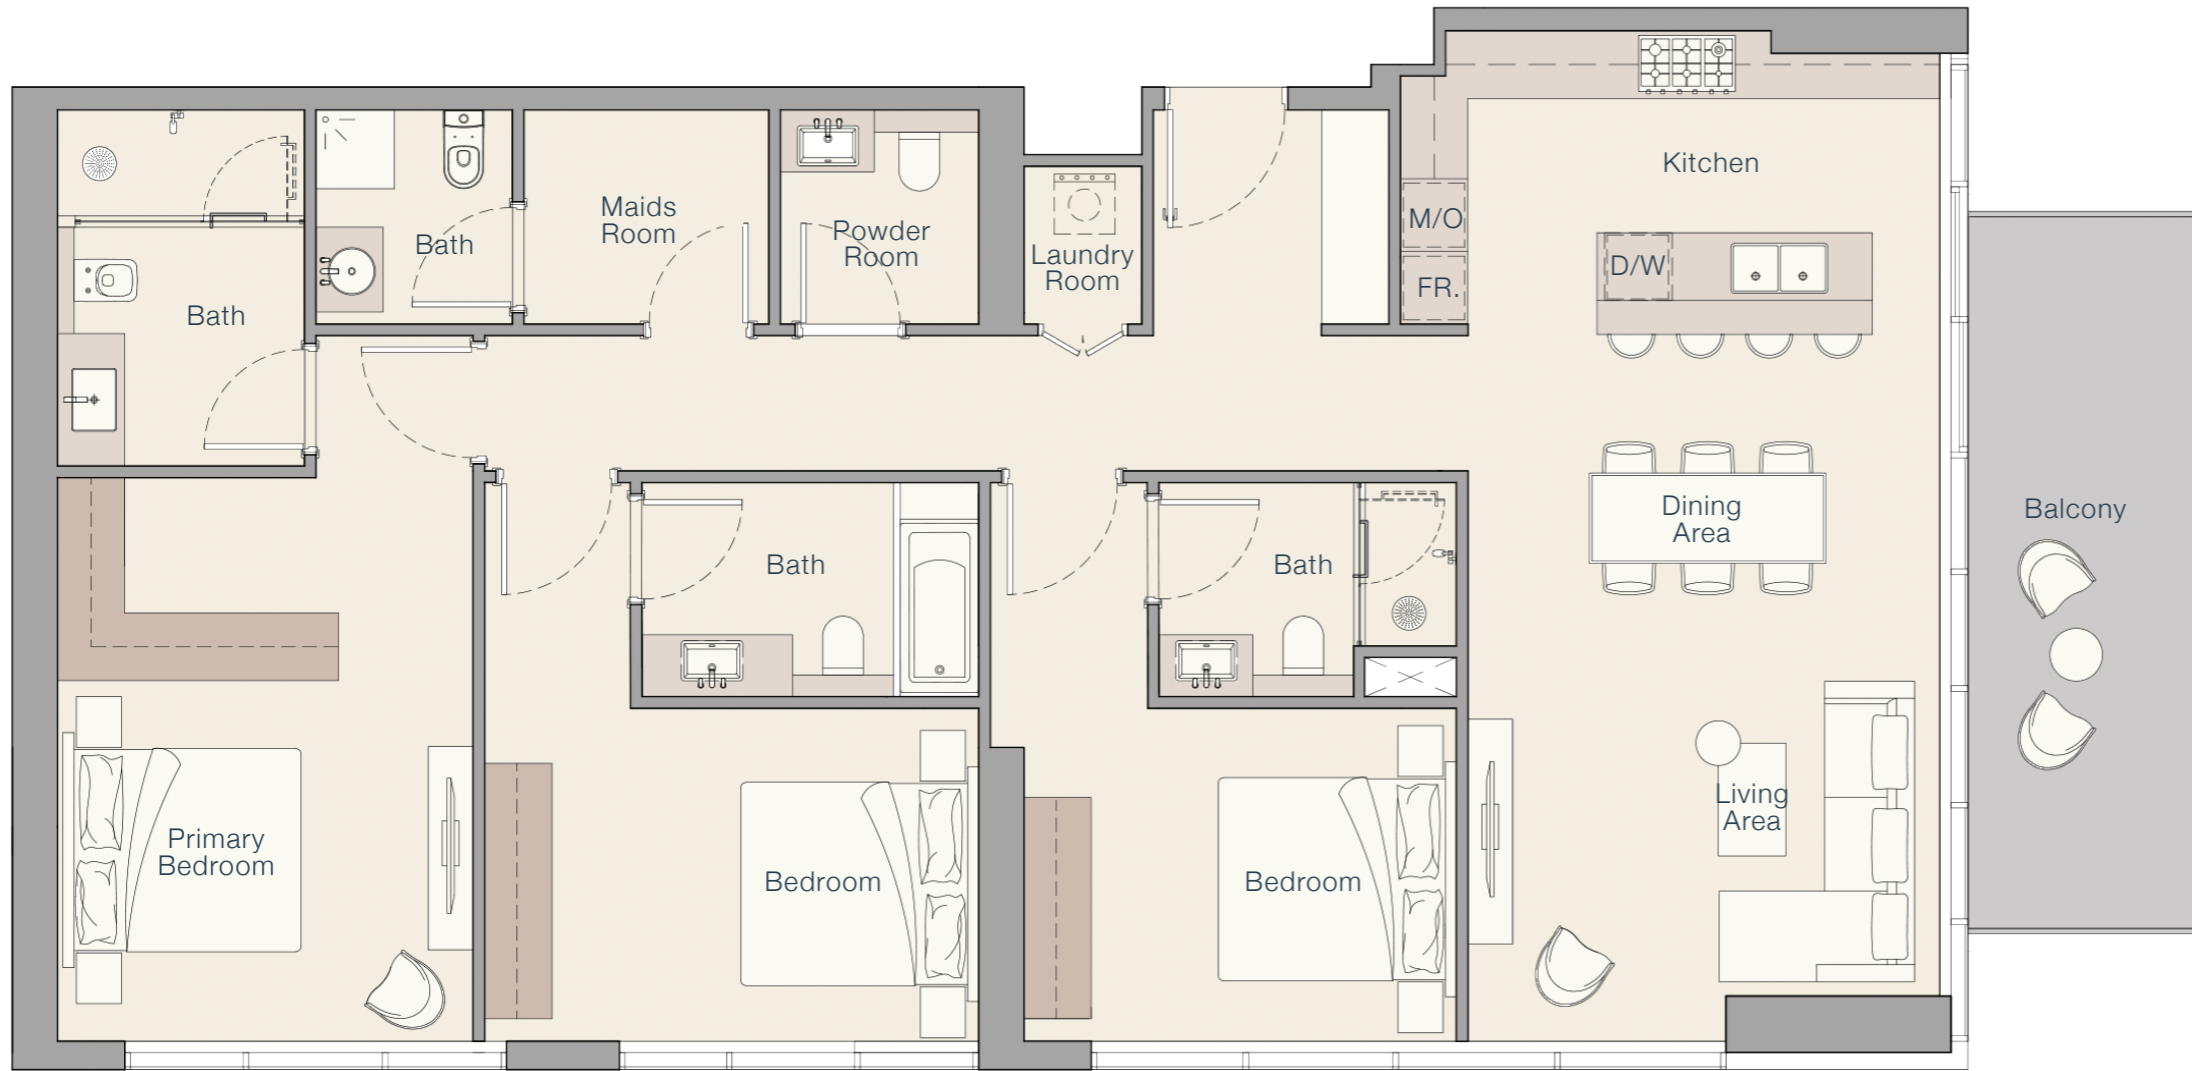

Internal Living Area

Outdoor Living Area

Total Living Area

1280.47 sq.ft.

139.93 sq.ft.

1420.41 sq.ft.

2 BEDROOM TYPE B

Internal Living Area

Outdoor Living Area

Total Living Area

1382.19 sq.ft.

185.68 sq.ft.

1567.87 sq.ft.

1ST FLOOR

2ND - 15TH FLOOR

3 BEDROOM TYPE A

Internal Living Area

Outdoor Living Area

Total Living Area

1595.21 sq.ft.

144.02 sq.ft.

1739.23 sq.ft.

1ST FLOOR

2ND - 15TH FLOOR