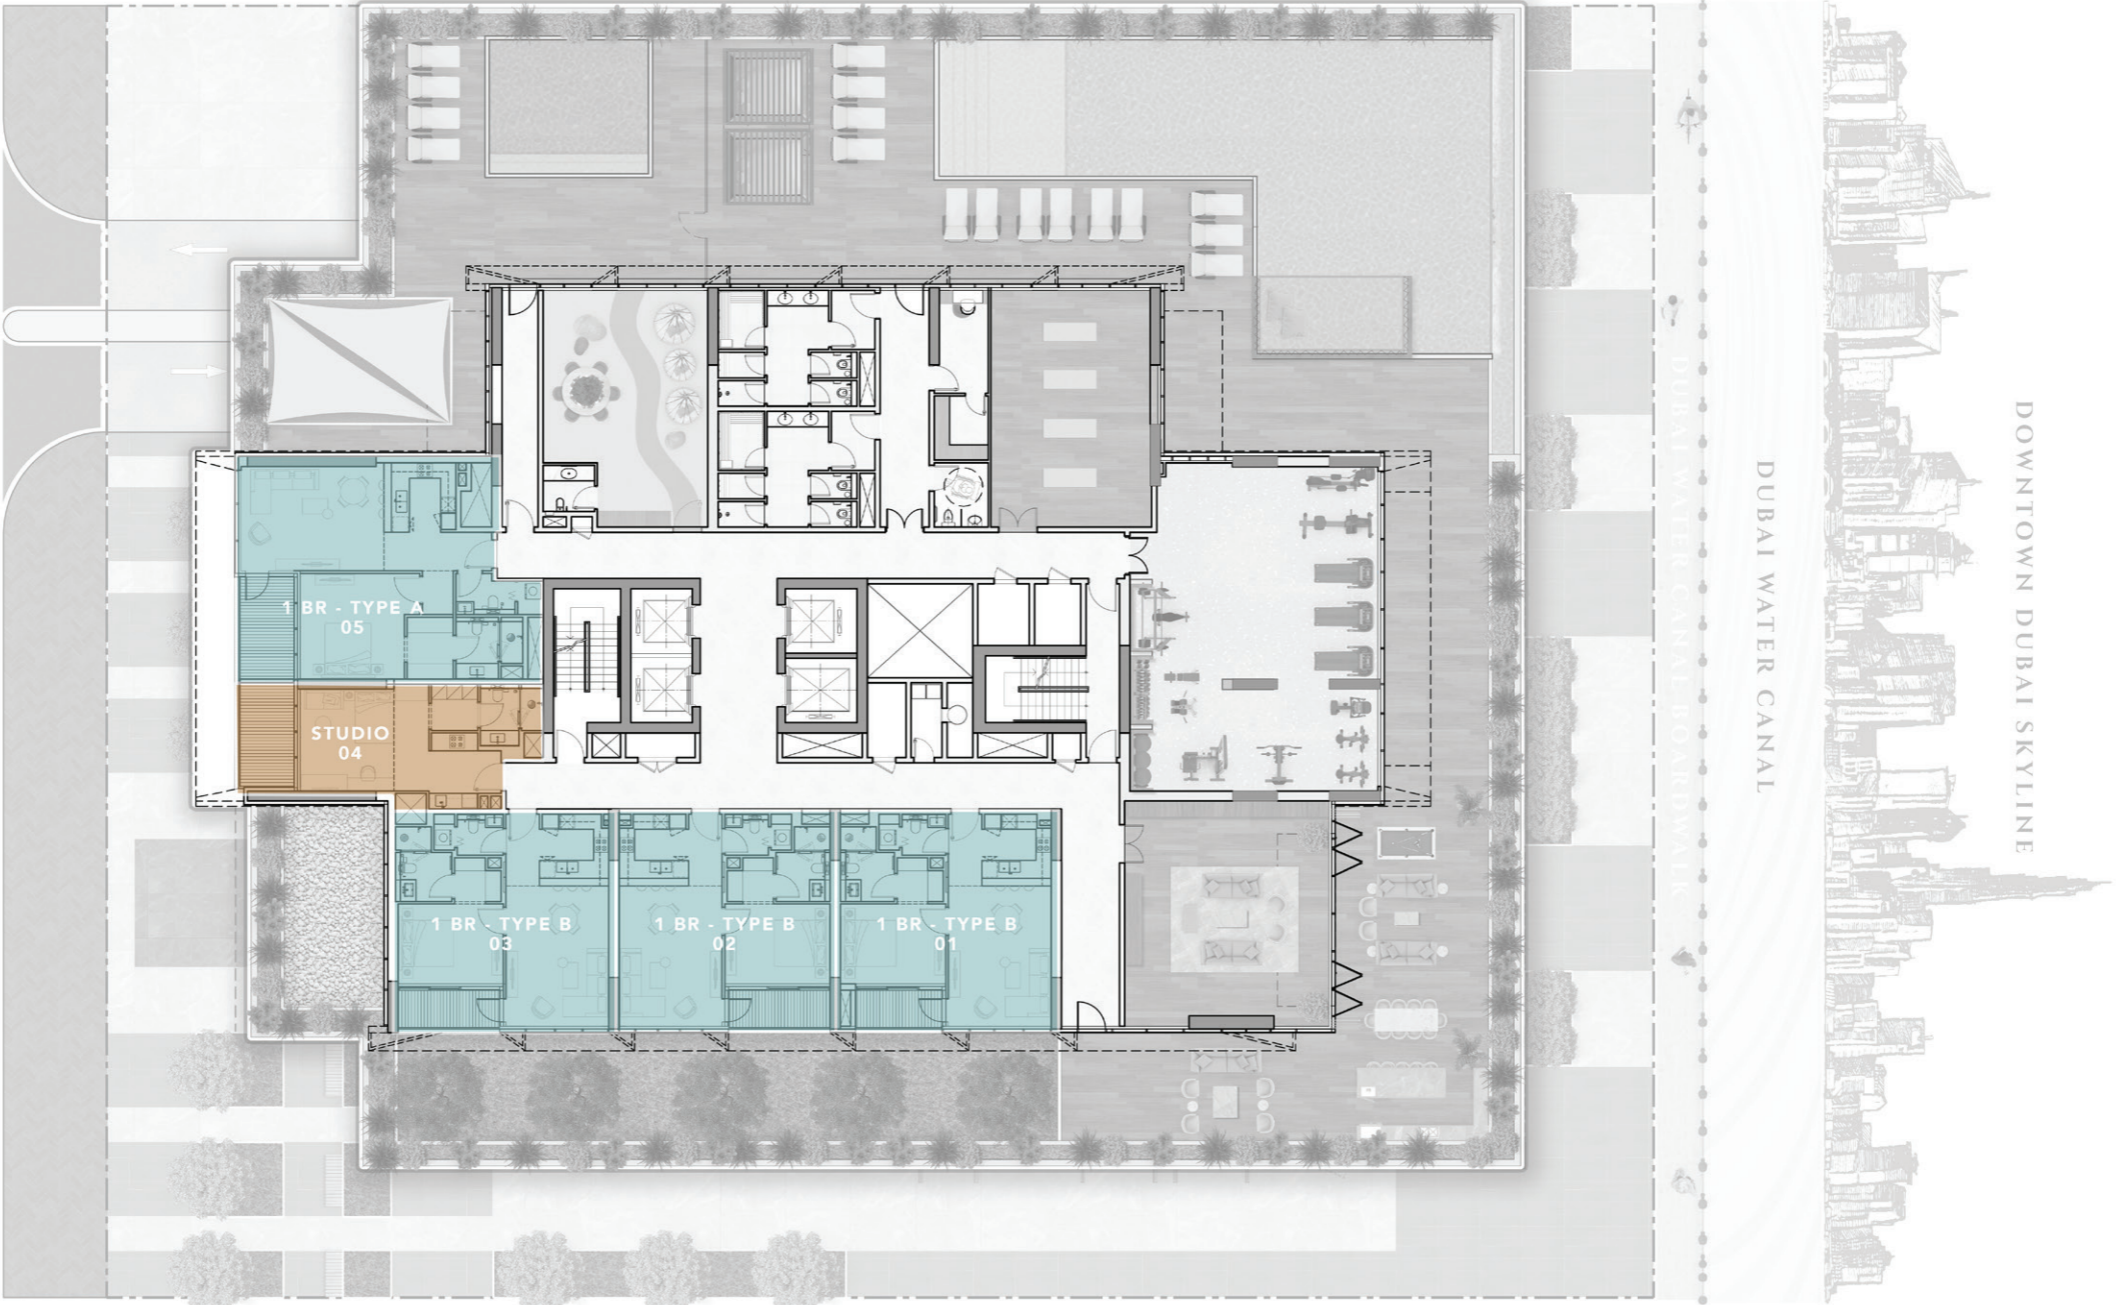

1ST FLOOR TYPICAL PLAN

1ST FLOOR TYPICAL PLAN

 STUDIO APARTMENTS

 1 BEDROOM APARTMENTS

2ND - 15TH FLOOR TYPICAL PLAN

2ND-15TH FLOOR TYPICAL PLAN

STUDIO APARTMENTS

1 BEDROOM APARTMENTS

542.07 sq.ft.

1ST FLOOR

2ND - 15TH FLOOR

1 BEDROOM TYPE A

Internal Living Area

Outdoor Living Area

Total Living Area

700.30 sq.ft.