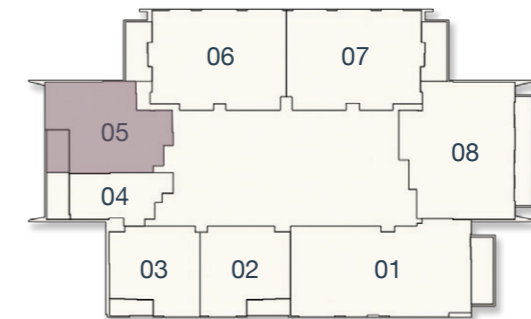

68.46 sq.ft.

768.76 sq.ft.

1ST FLOOR

2ND - 15TH FLOOR

1 BEDROOM TYPE B

1ST FLOOR

2ND - 15TH FLOOR

Internal Living Area