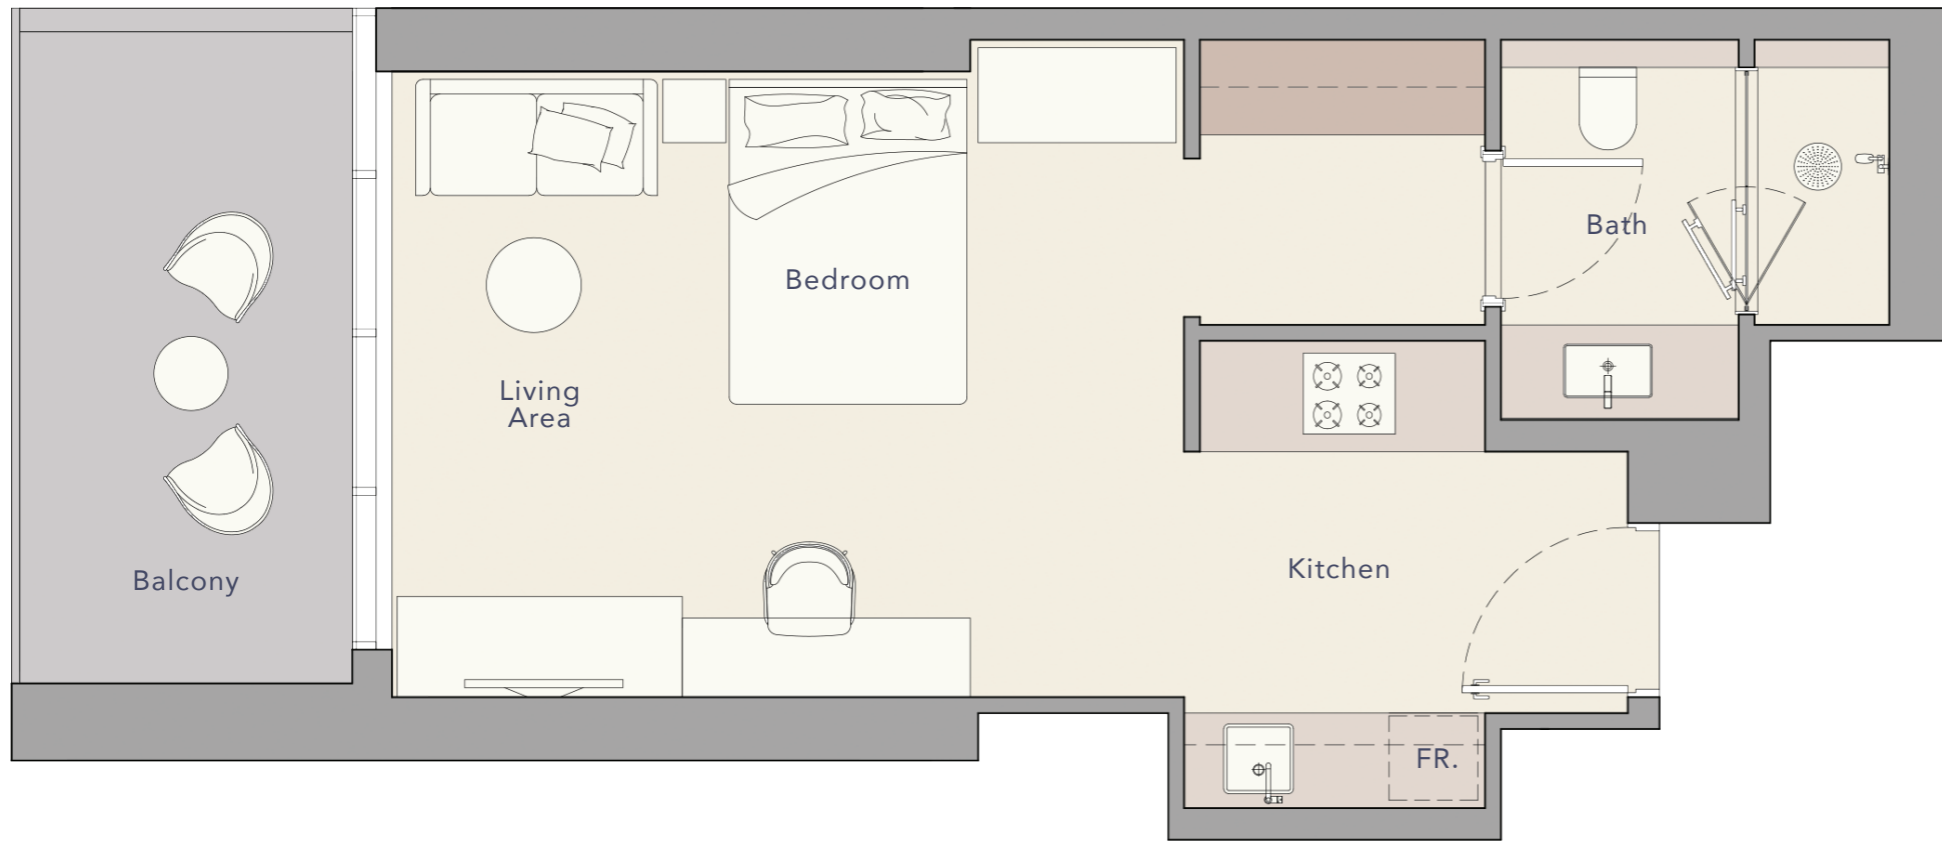

1ST FLOOR TYPICAL PLAN

1ST FLOOR TYPICAL PLAN

 STUDIO APARTMENTS

 1 BEDROOM APARTMENTS

2ND - 15TH FLOOR TYPICAL PLAN

2ND-15TH FLOOR TYPICAL PLAN

STUDIO APARTMENTS

1 BEDROOM APARTMENTS

2 BEDROOM APARTMENTS

3 BEDROOM APARTMENTS

STUDIO

Internal Living Area

Outdoor Living Area

Total Living Area

438.52 sq.ft.

103.55 sq.ft.

542.07 sq.ft.

1ST FLOOR

2ND - 15TH FLOOR

1 BEDROOM TYPE A

Internal Living Area

Outdoor Living Area

Total Living Area

700.30 sq.ft.

68.46 sq.ft.

768.76 sq.ft.

1ST FLOOR

2ND - 15TH FLOOR

1 BEDROOM TYPE B

1ST FLOOR

2ND - 15TH FLOOR

Internal Living Area