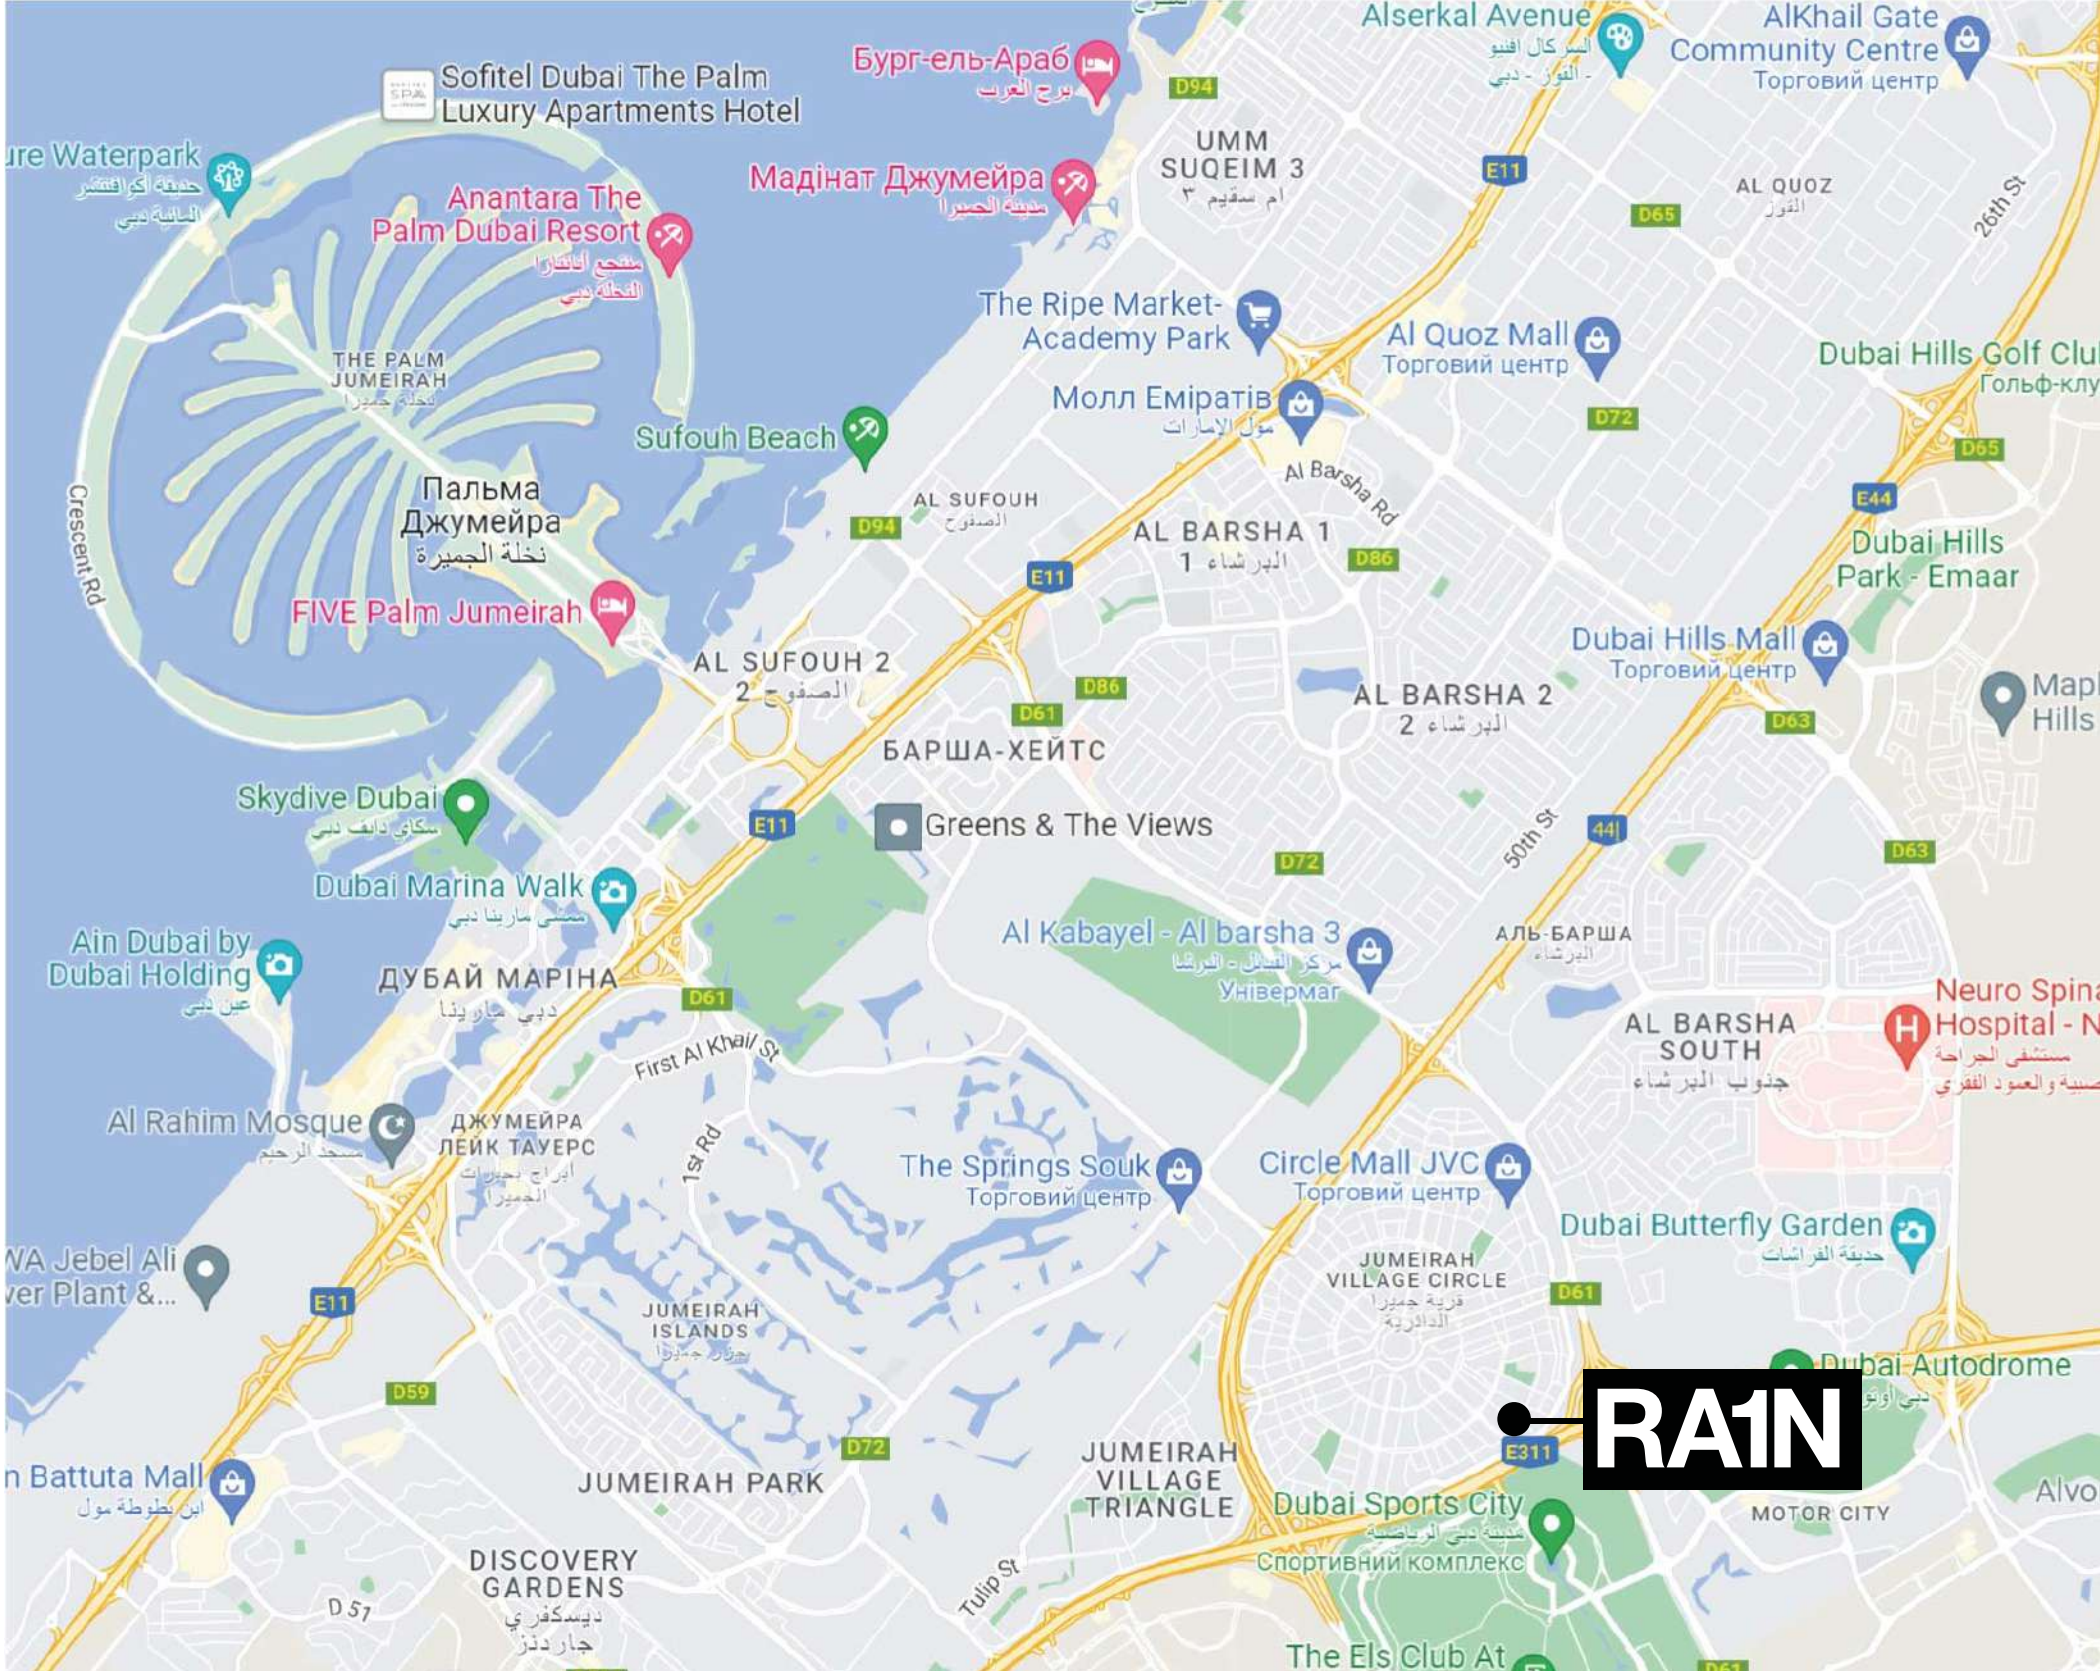

WATER PATH WITH A GREEN

PARKING

Location

- 2 min**
CIRCLE MALL
- 7 min**
DUBAI HILLS MALL
- 10 min**
DUBAI AUTODROME
DUBAI MARINA
AIN DUBAI
- 15 min**
BURJ KHALIFA
BURJ AL ARAB
- 19 min**
UMG WORLD ADVENTURES
- 20 min**
JUMEIRAH BEACH
MUSEUM OF THE FUTURE
- 24 min**
THE GREEN PLANET
MUSEUM OF THE FUTURE
- 28 min**
DUBAI WORLD CENTER

Reasons for Prices Rising

Bestseller

JVC is one of the most popular neighborhoods in 2022

Proximity to Palm Jumeirah

The closest area to Palm Jumeirah and Dubai Marina

Future Growth

JVC is a priority according to the Dubai 2040 Urban Master Plan