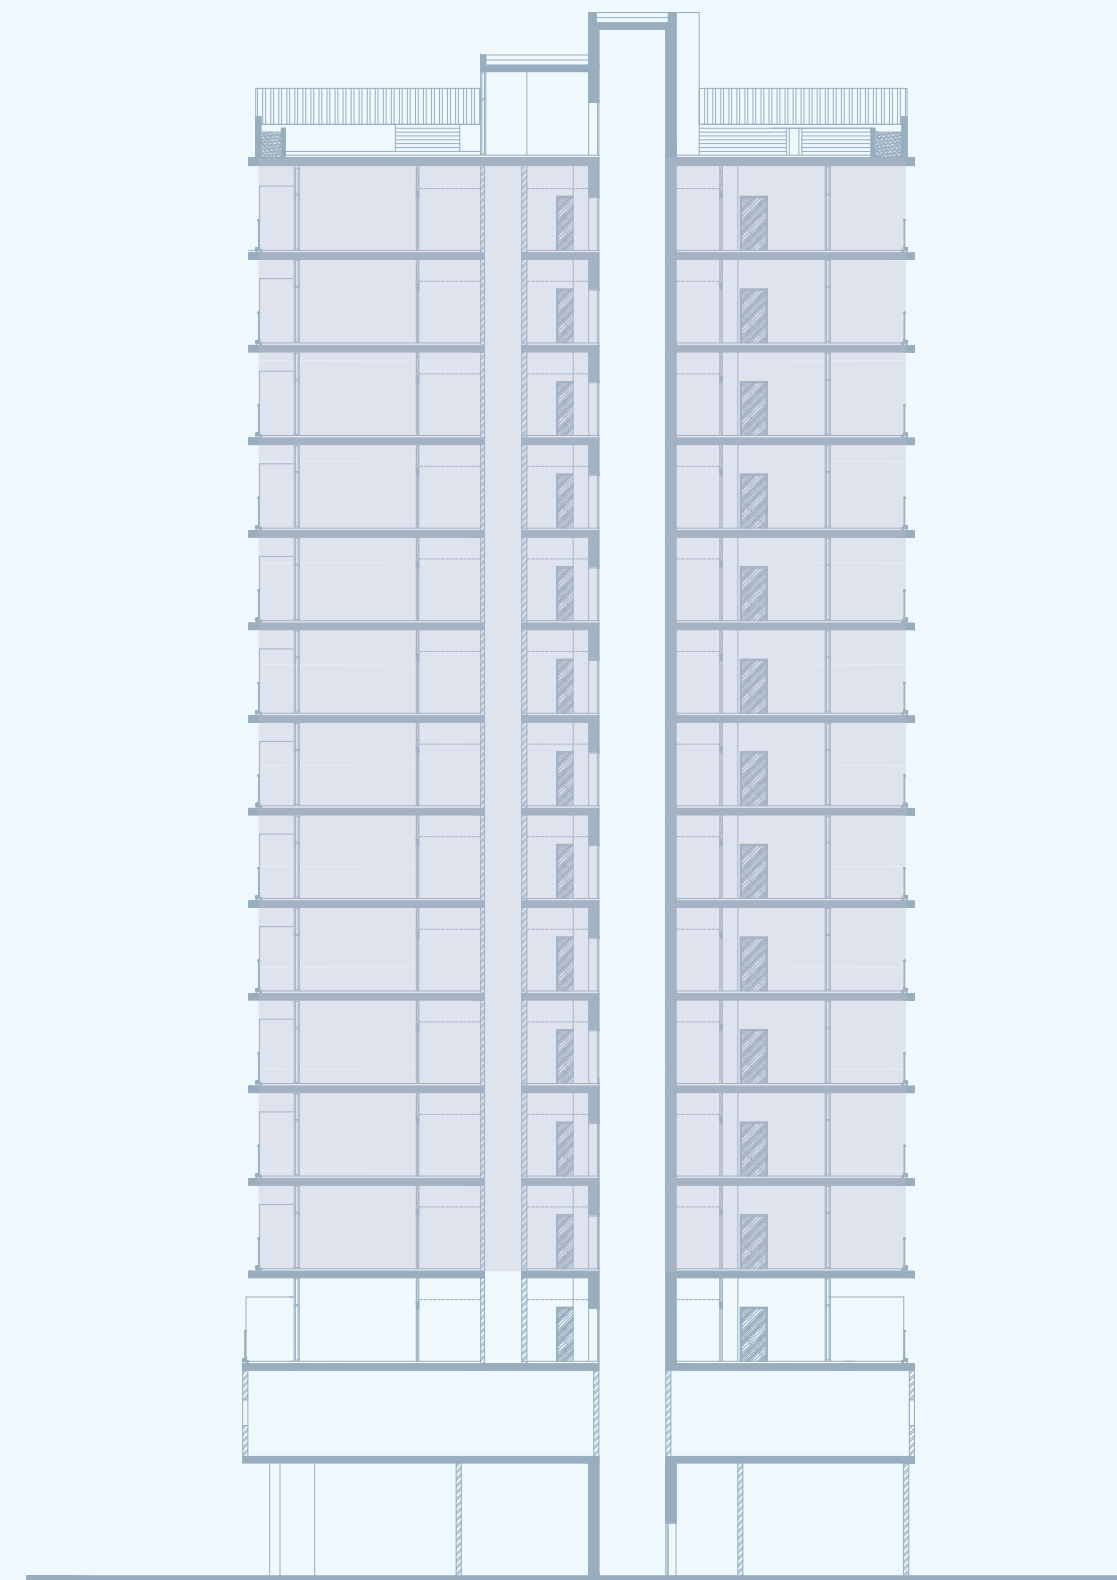

FLOOR PLANS

COVE
EDITION 2
BY IMTIAZ

IMTIAZ

COVE EDITION 2 BY IMTIAZ

- STUDIO
- 1 BEDROOM
- 2 BEDROOM

1ST FLOOR

COVE EDITION 2 BY IMTIAZ

- STUDIO
- 1 BEDROOM
- 2 BEDROOM
- JACUZZI

2ND TO 13TH FLOOR

COVE EDITION 2 BY IMTIAZ

- SUN BED
- GYM & CLUB ROOM
- CINEMA SCREEN
- SITTING AREA
- SWIMMING POOL
- SERENE CABANAS

ROOFTOP FLOOR