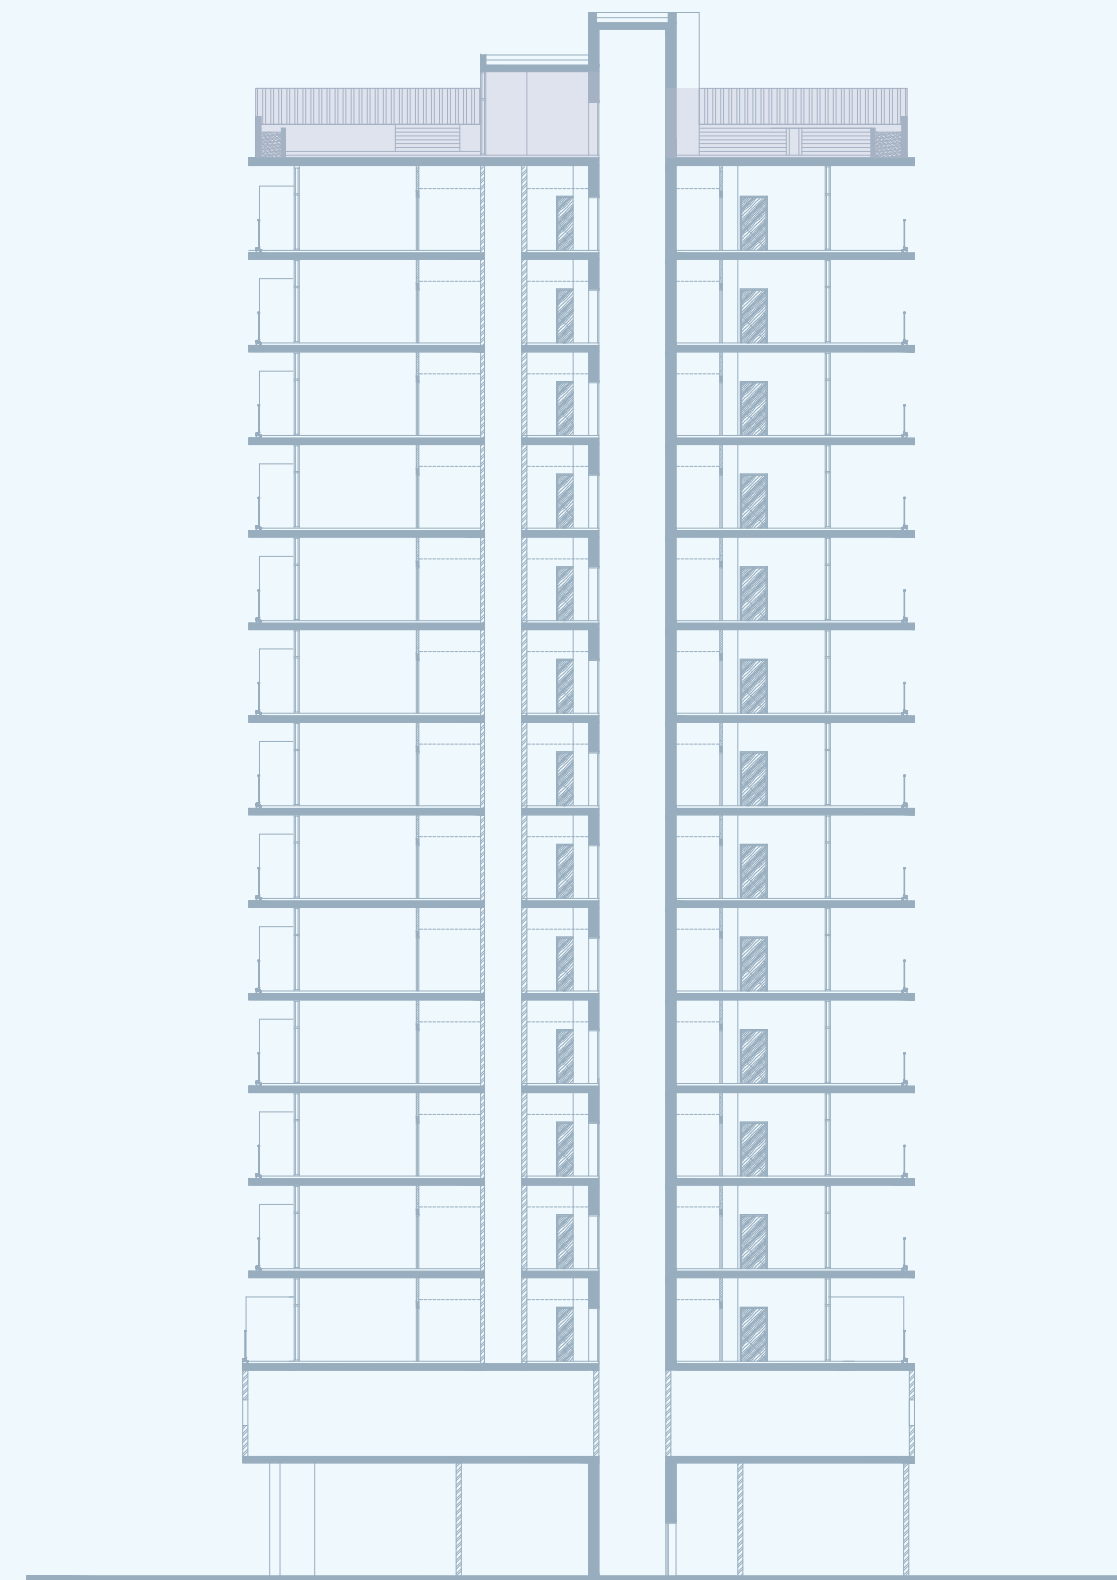

FLOOR PLANS

COVE
EDITION 2
BY IMTIAZ

IMTIAZ

COVE EDITION 2 BY IMTIAZ

- STUDIO
- 1 BEDROOM
- 2 BEDROOM

1ST FLOOR

COVE EDITION 2 BY IMTIAZ

- STUDIO
- 1 BEDROOM
- 2 BEDROOM
- JACUZZI

2ND TO 13TH FLOOR

COVE EDITION 2 BY IMTIAZ

- SUN BED
- GYM & CLUB ROOM
- CINEMA SCREEN
- SITTING AREA
- SWIMMING POOL
- SERENE CABANAS

ROOFTOP FLOOR