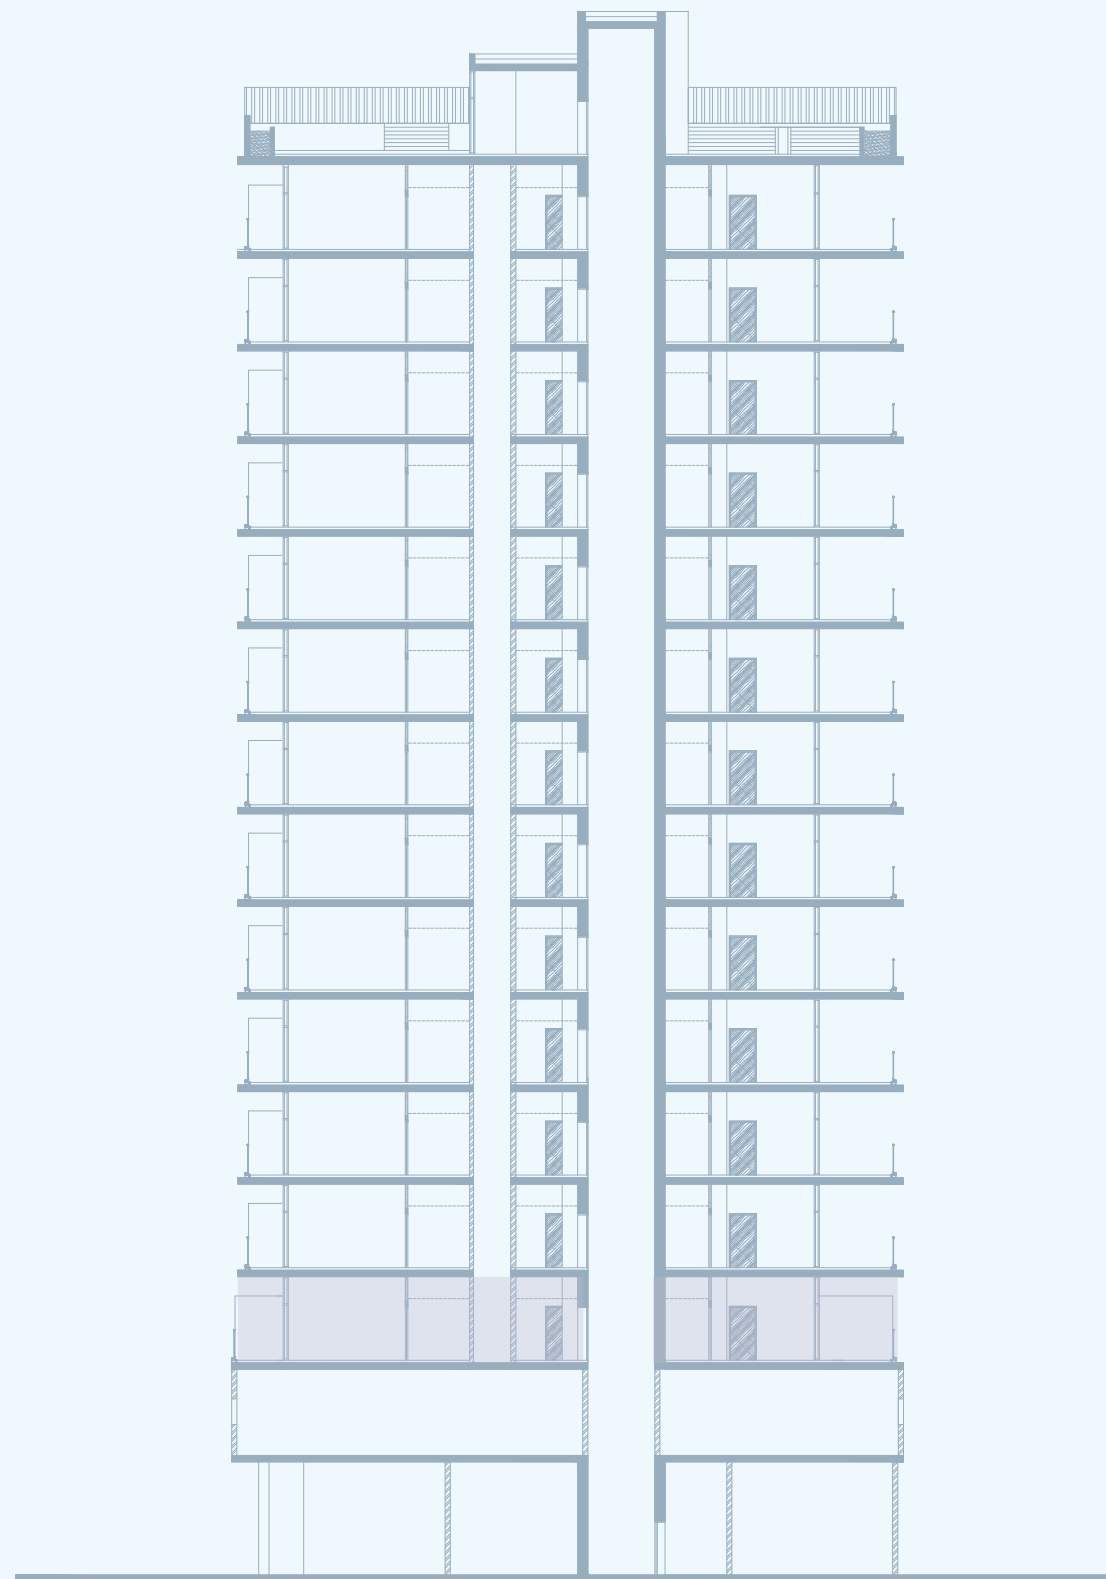

FLOOR PLANS

COVE
EDITION 2
BY IMTIAZ

IMTIAZ

COVE EDITION 2 BY IMTIAZ

- STUDIO
- 1 BEDROOM
- 2 BEDROOM

1ST FLOOR

COVE EDITION 2 BY IMTIAZ

- STUDIO
- 1 BEDROOM
- 2 BEDROOM
- JACUZZI

2ND TO 13TH FLOOR

COVE EDITION 2 BY IMTIAZ

- SUN BED
- GYM & CLUB ROOM
- CINEMA SCREEN
- SITTING AREA
- SWIMMING POOL
- SERENE CABANAS

ROOFTOP FLOOR