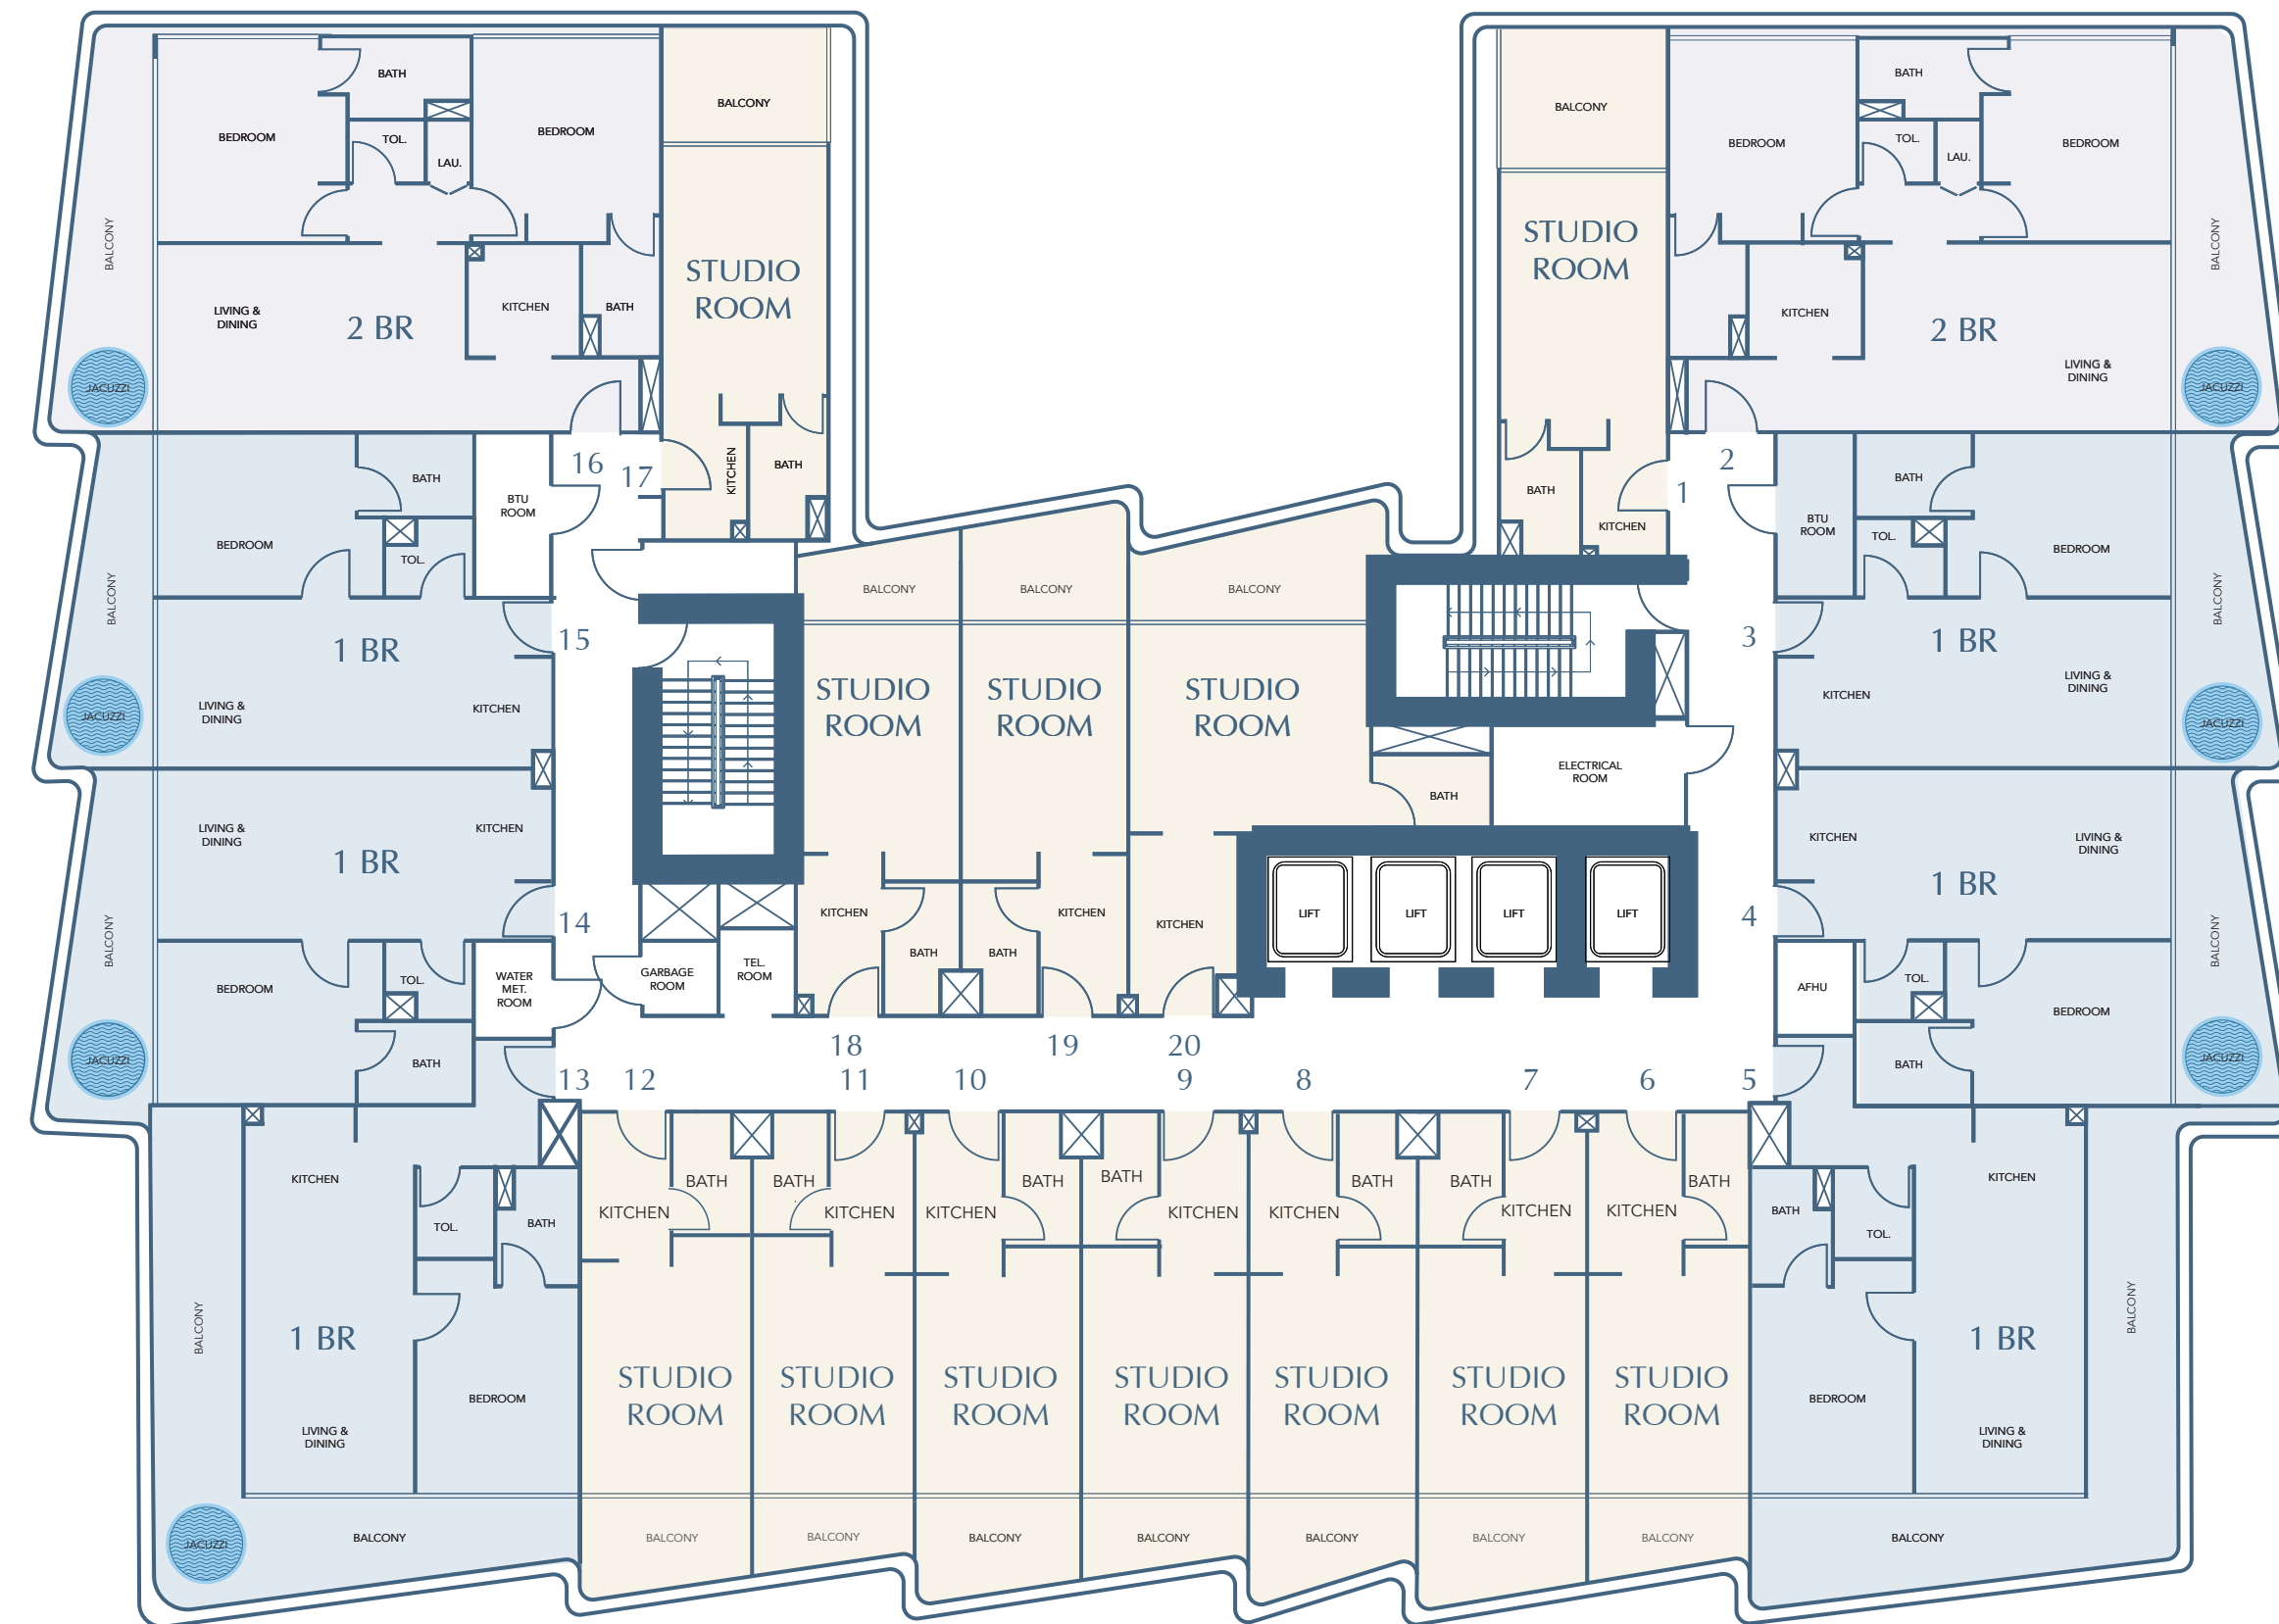

FLOOR PLANS

COVE
EDITION 2
BY IMTIAZ

IMTIAZ

COVE EDITION 2 BY IMTIAZ

- STUDIO
- 1 BEDROOM
- 2 BEDROOM

1ST FLOOR

COVE EDITION 2 BY IMTIAZ

- STUDIO
- 1 BEDROOM
- 2 BEDROOM
- JACUZZI

2ND TO 13TH FLOOR

COVE EDITION 2 BY IMTIAZ

- SUN BED
- GYM & CLUB ROOM
- CINEMA SCREEN
- SITTING AREA
- SWIMMING POOL
- SERENE CABANAS

ROOFTOP FLOOR