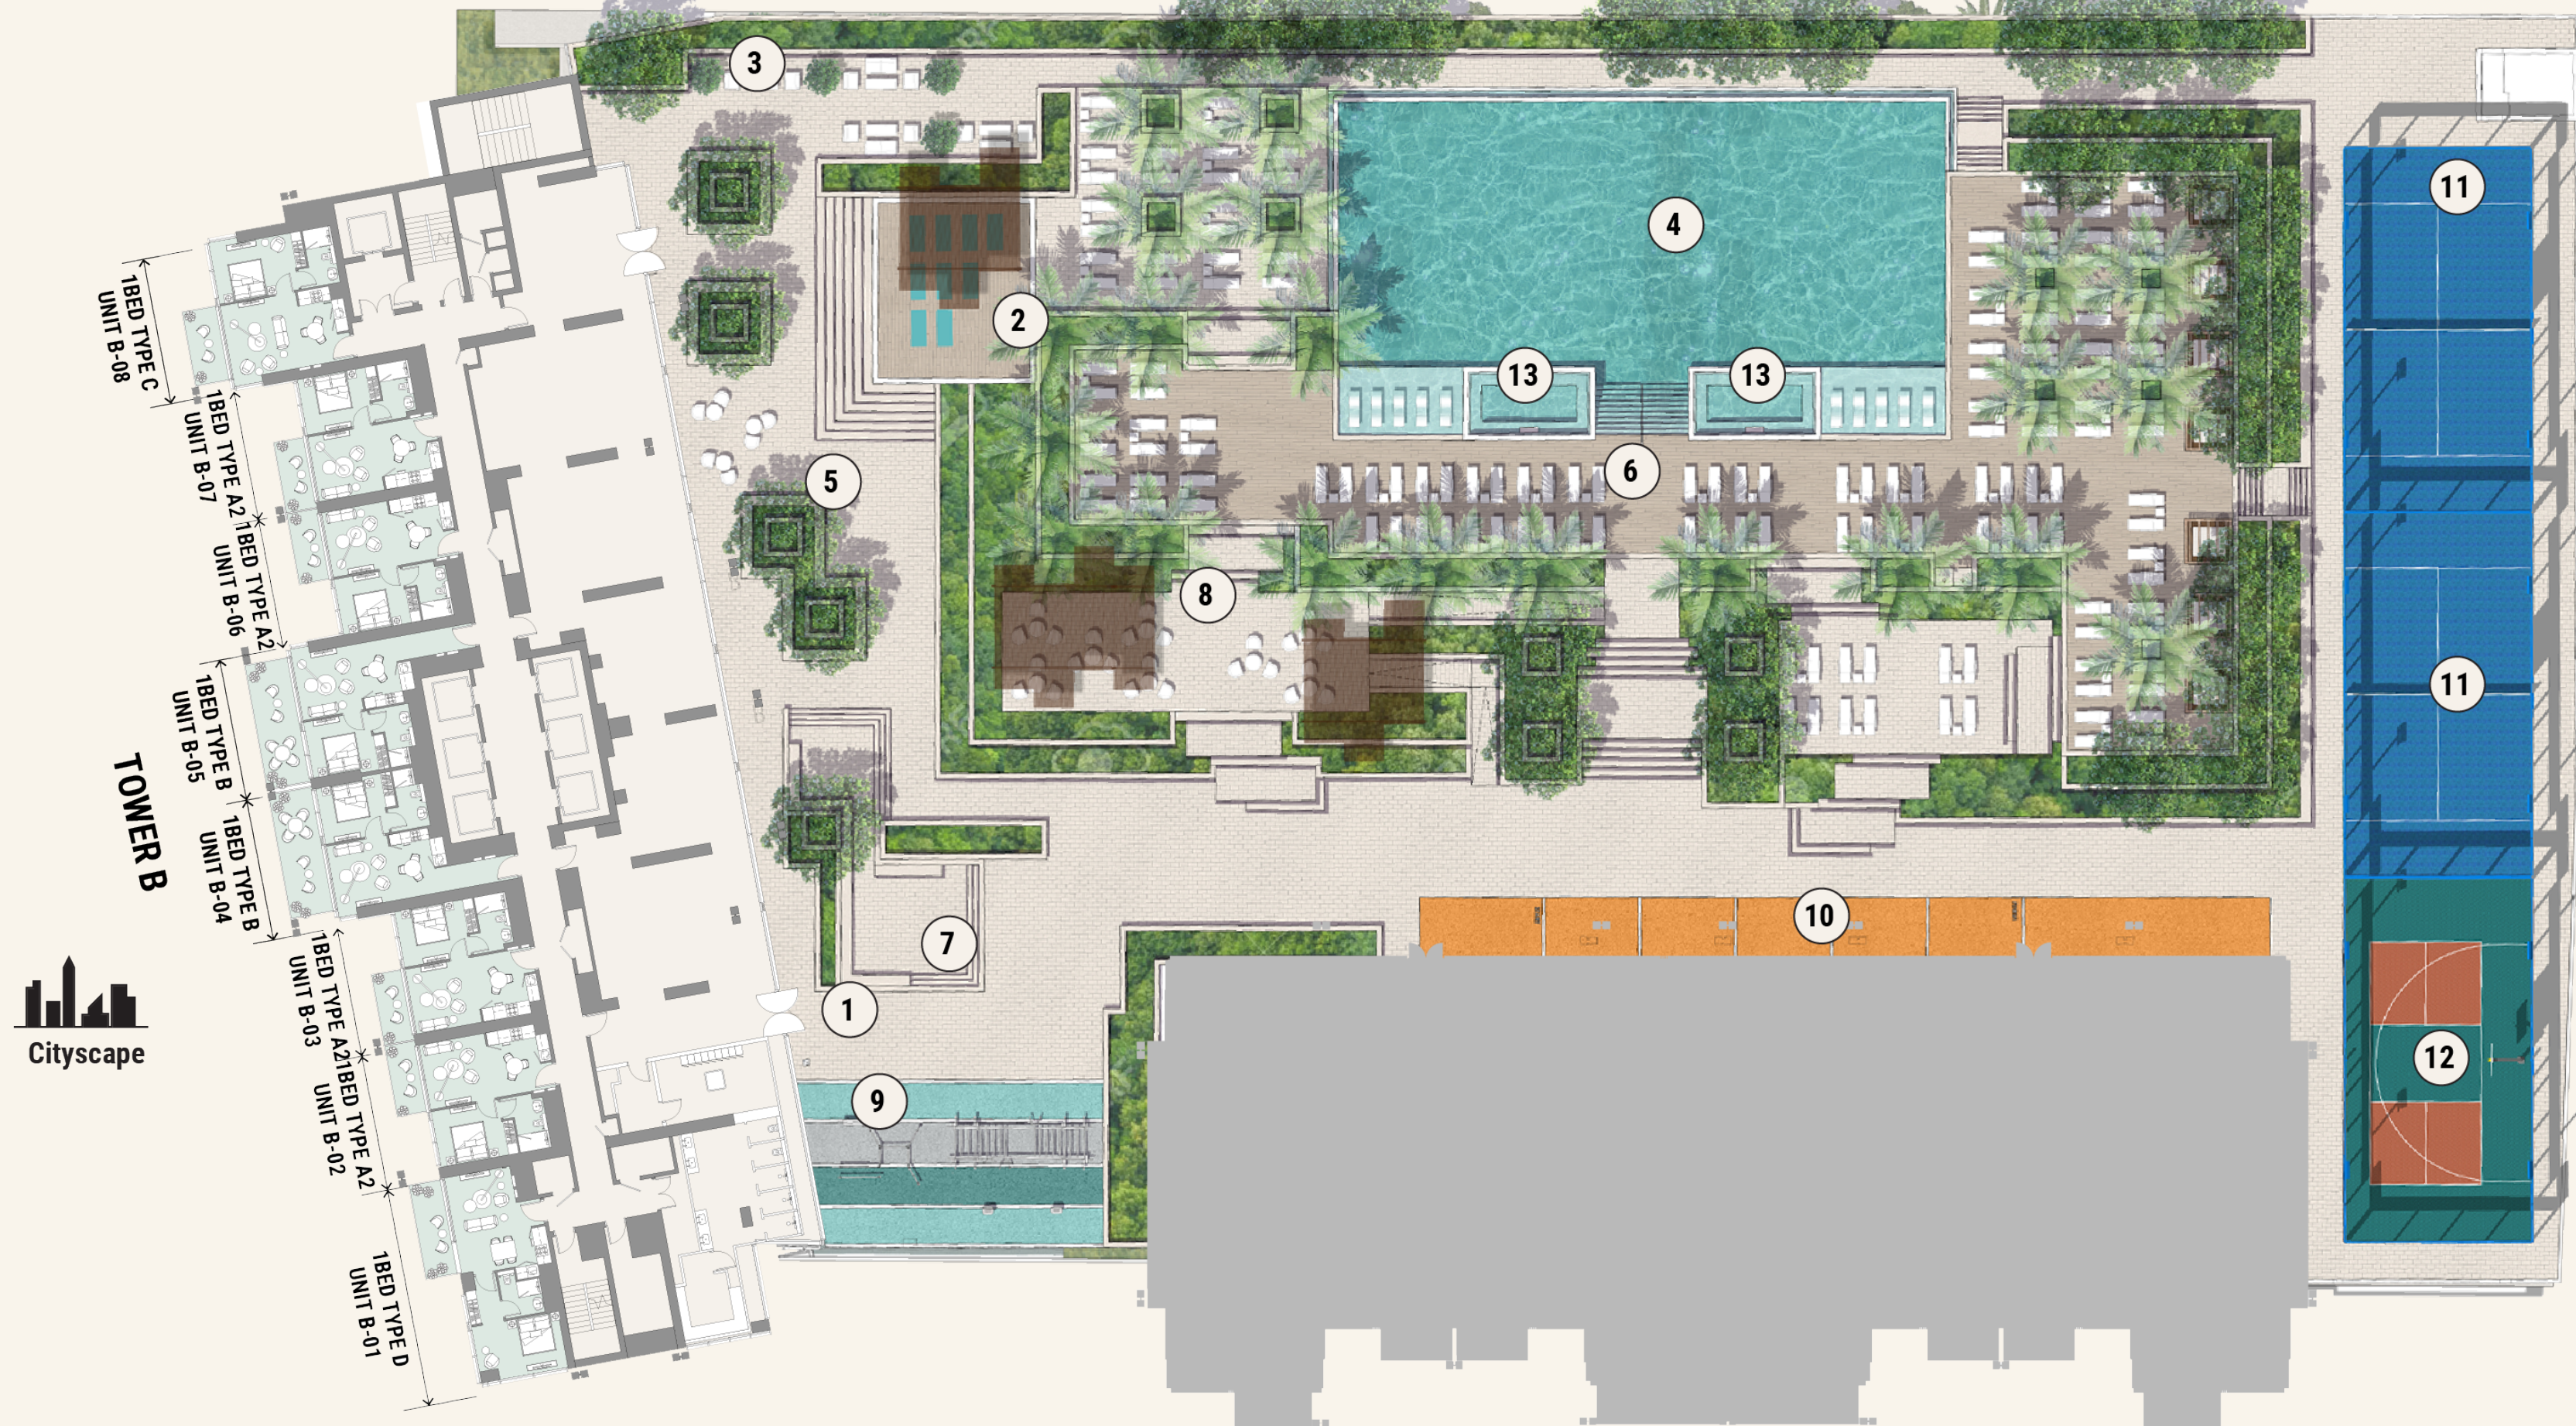

TOWER A KEYPLAN
Podium Level 4, Pool Deck

- 1. Lobby Entry
- 2. Yoga Deck
- 3. Lounge Area/Outdoor Seating
- 4. Community Pool
- 5. Courtyard
- 6. Pool Deck
- 7. Sunken Seating
- 8. BBQ Area
- 9. Outdoor Fitness Area
- 10. Sprint Track
- 11. Padel Court
- 12. Pickleball/Basketball Court
- 13. Jacuzzi

TOWER B

1BED TYPE C UNIT A-08 | 1BED TYPE A2 UNIT A-07 | 1BED TYPE A2 UNIT A-06 | 1BED TYPE B UNIT A-05 | 1BED TYPE B UNIT A-04 | 1BED TYPE A2 UNIT A-03 | 1BED TYPE A2 UNIT A-02 | 1BED TYPE C UNIT A-01

TOWER A

TOWER A KEYPLAN

Levels 6-22 & 24-45, Typical Floor

TOWER B KEYPLAN
Podium Level 4, Pool Deck

- 1. Lobby Entry
- 2. Yoga Deck
- 3. Lounge Area/Outdoor Seating
- 4. Community Pool
- 5. Courtyard
- 6. Pool Deck
- 7. Sunken Seating
- 8. BBQ Area
- 9. Outdoor Fitness Area
- 10. Sprint Track
- 11. Padel Court
- 12. Pickleball/Basketball Court
- 13. Jacuzzi

Burj Khalifa

Sheikh Zayed Rd.

Peninsula / Canal

Cityscape

Burj Khalifa

Sheikh Zayed Rd.

Peninsula / Canal

Cityscape