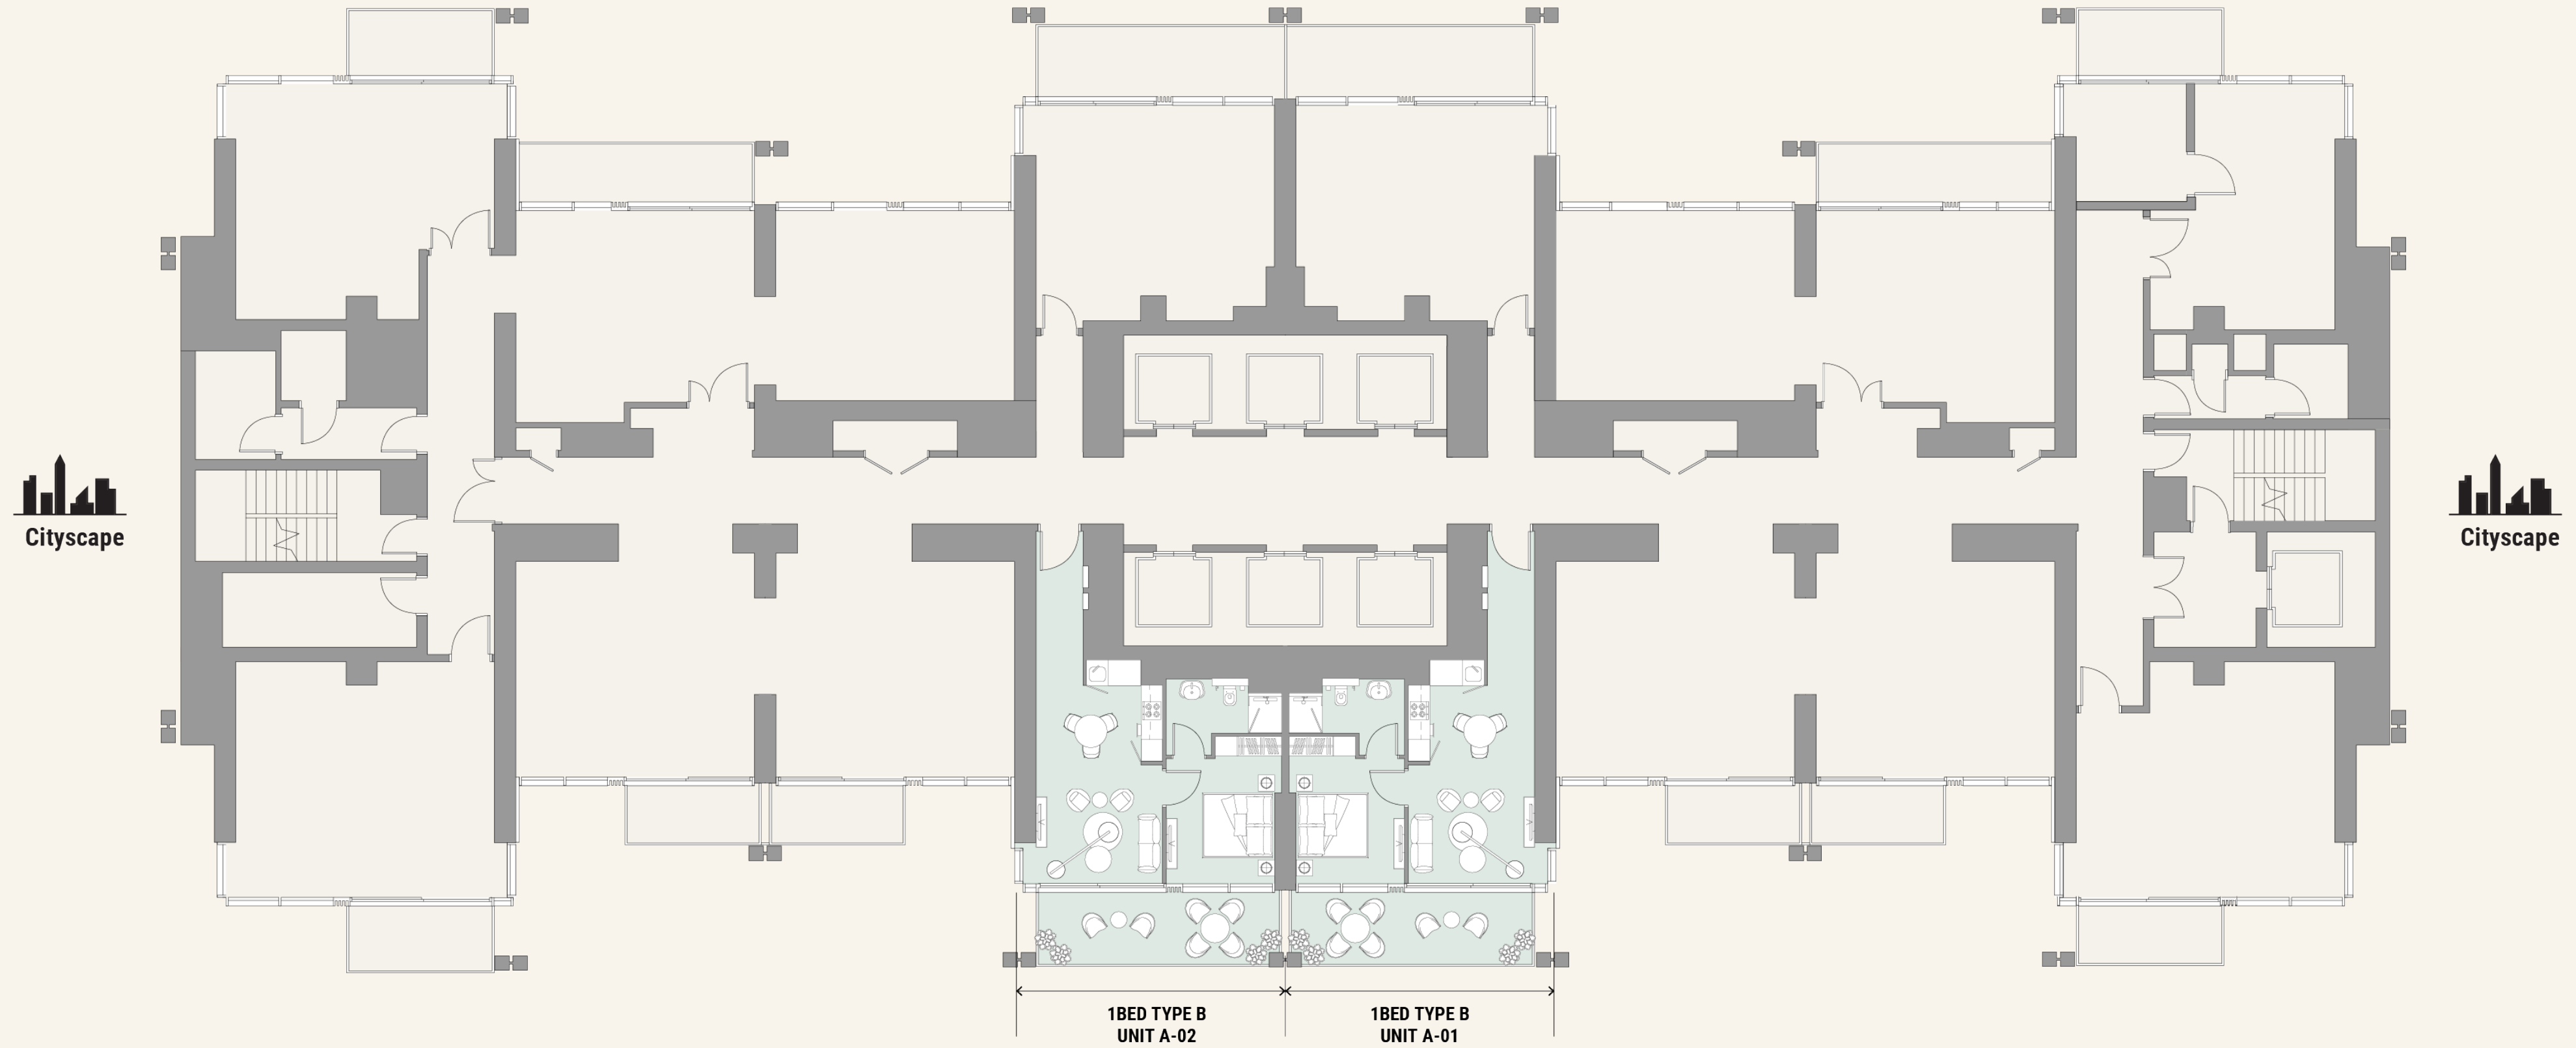

TOWER A KEYPLAN
Podium Level 4, Pool Deck

- 1. Lobby Entry
- 2. Yoga Deck
- 3. Lounge Area/Outdoor Seating
- 4. Community Pool
- 5. Courtyard
- 6. Pool Deck
- 7. Sunken Seating
- 8. BBQ Area
- 9. Outdoor Fitness Area
- 10. Sprint Track
- 11. Padel Court
- 12. Pickleball/Basketball Court
- 13. Jacuzzi

TOWER B

1BED TYPE C UNIT A-08 | 1BED TYPE A2 UNIT A-07 | 1BED TYPE A2 UNIT A-06 | 1BED TYPE B UNIT A-05 | 1BED TYPE B UNIT A-04 | 1BED TYPE A2 UNIT A-03 | 1BED TYPE A2 UNIT A-02 | 1BED TYPE C UNIT A-01

TOWER A

TOWER A KEYPLAN

Levels 6-22 & 24-45, Typical Floor

TOWER B KEYPLAN
Podium Level 4, Pool Deck

- 1. Lobby Entry
- 2. Yoga Deck
- 3. Lounge Area/Outdoor Seating
- 4. Community Pool
- 5. Courtyard
- 6. Pool Deck
- 7. Sunken Seating
- 8. BBQ Area
- 9. Outdoor Fitness Area
- 10. Sprint Track
- 11. Padel Court
- 12. Pickleball/Basketball Court
- 13. Jacuzzi