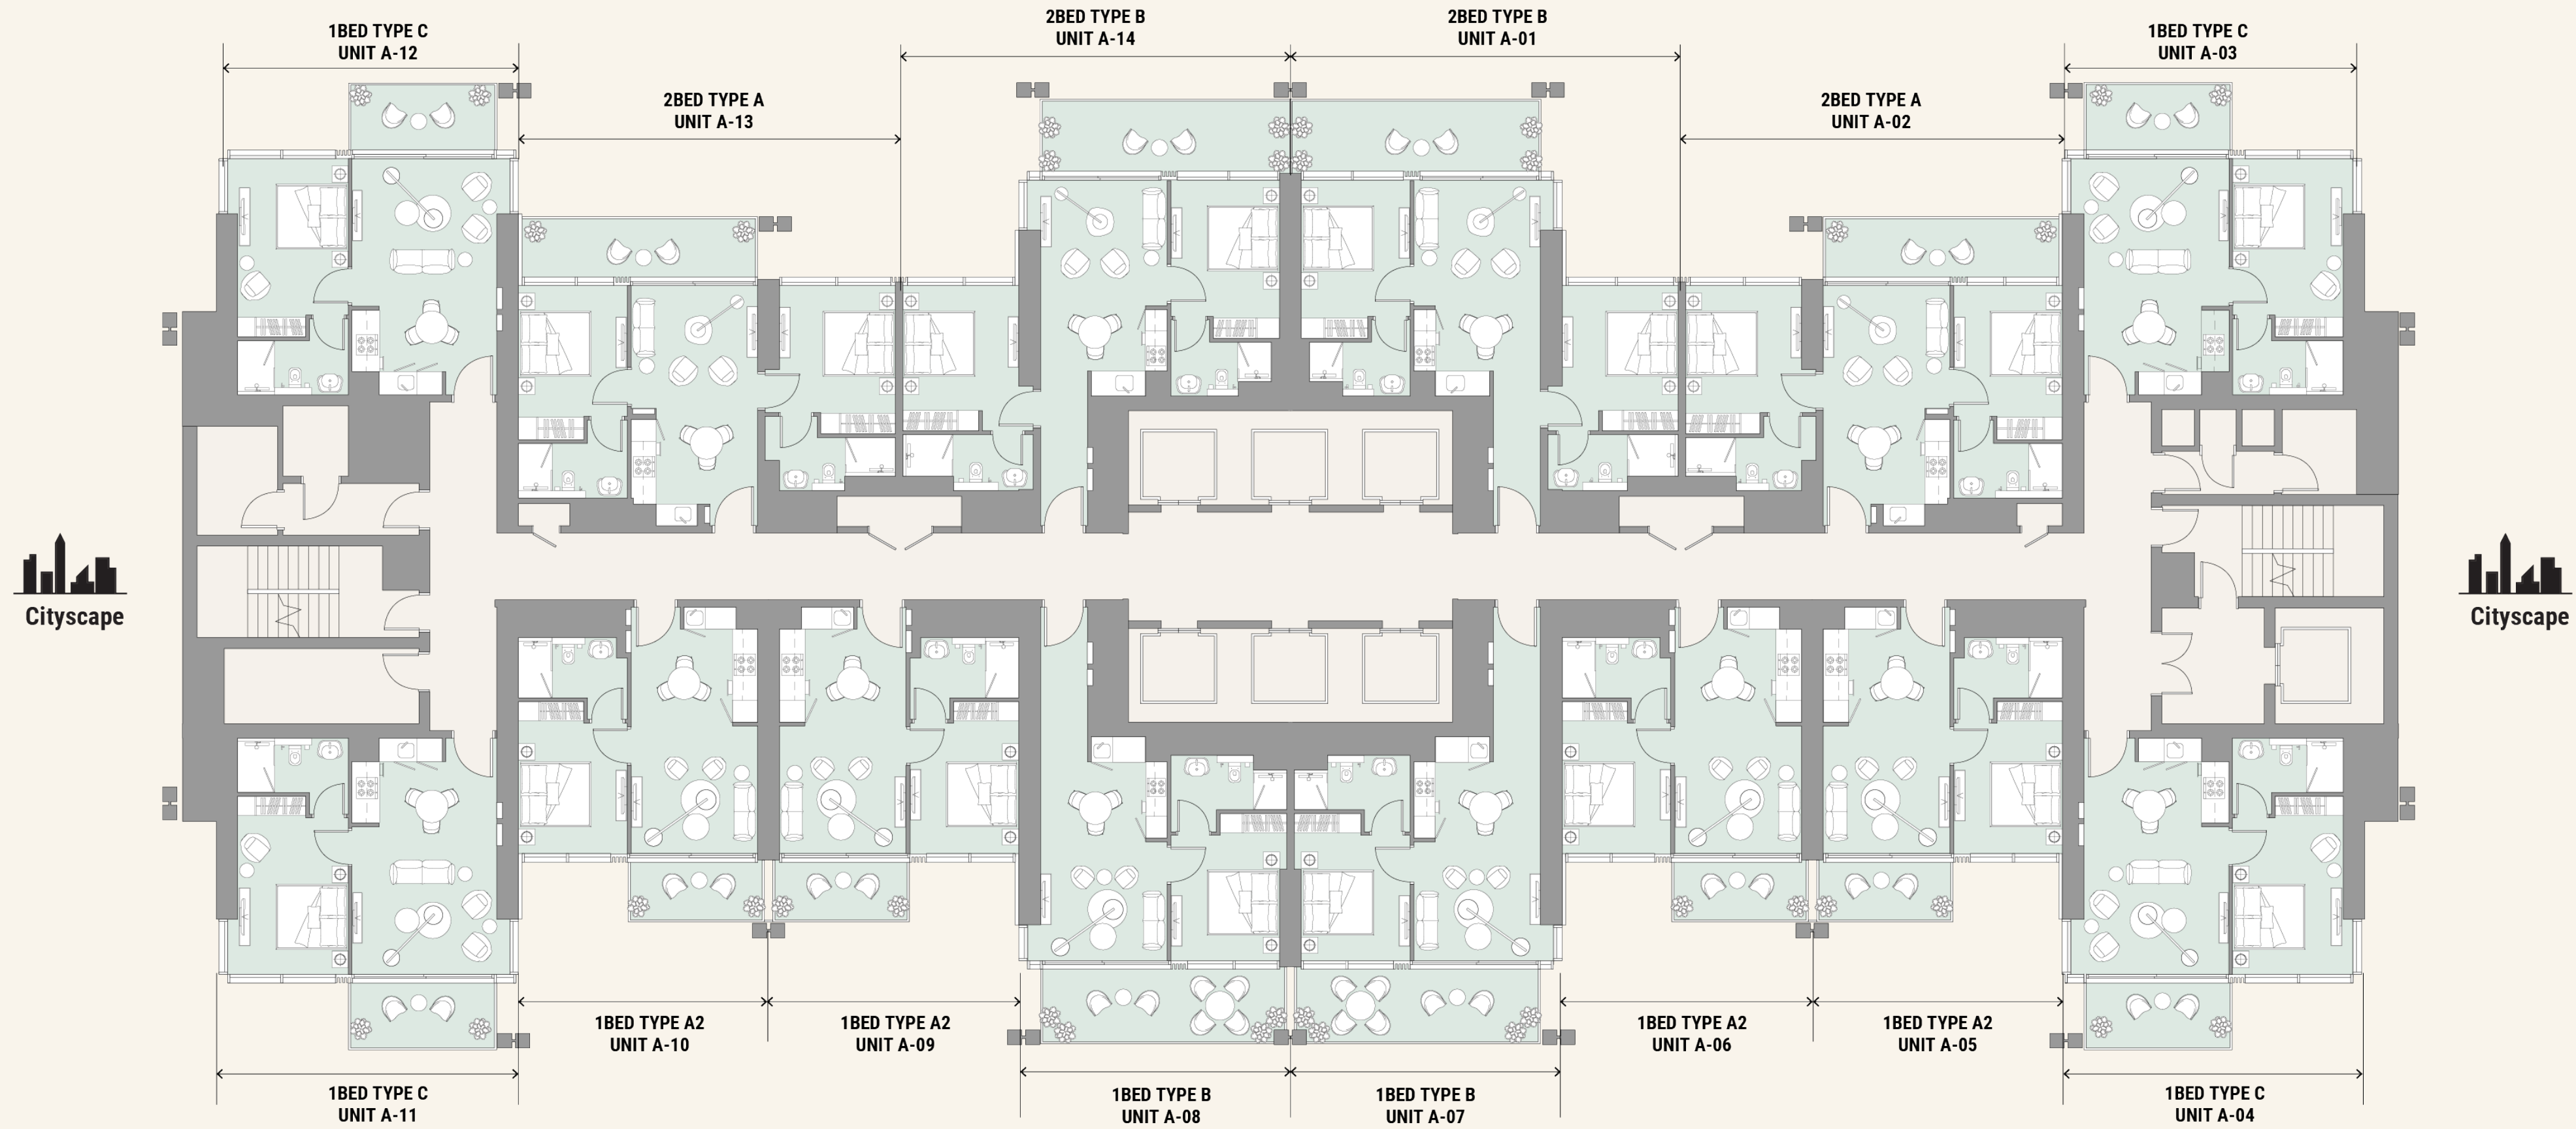

TOWER A KEYPLAN
Podium Level 4, Pool Deck

- 1. Lobby Entry
- 2. Yoga Deck
- 3. Lounge Area/Outdoor Seating
- 4. Community Pool
- 5. Courtyard
- 6. Pool Deck
- 7. Sunken Seating
- 8. BBQ Area
- 9. Outdoor Fitness Area
- 10. Sprint Track
- 11. Padel Court
- 12. Pickleball/Basketball Court
- 13. Jacuzzi

TOWER B

1BED TYPE C UNIT A-08 | 1BED TYPE A2 UNIT A-07 | 1BED TYPE A2 UNIT A-06 | 1BED TYPE B UNIT A-05 | 1BED TYPE B UNIT A-04 | 1BED TYPE A2 UNIT A-03 | 1BED TYPE A2 UNIT A-02 | 1BED TYPE C UNIT A-01

TOWER A

TOWER A KEYPLAN

Levels 6-22 & 24-45, Typical Floor

TOWER B KEYPLAN
Podium Level 4, Pool Deck

- 1. Lobby Entry
- 2. Yoga Deck
- 3. Lounge Area/Outdoor Seating
- 4. Community Pool
- 5. Courtyard
- 6. Pool Deck
- 7. Sunken Seating
- 8. BBQ Area
- 9. Outdoor Fitness Area
- 10. Sprint Track
- 11. Padel Court
- 12. Pickleball/Basketball Court
- 13. Jacuzzi