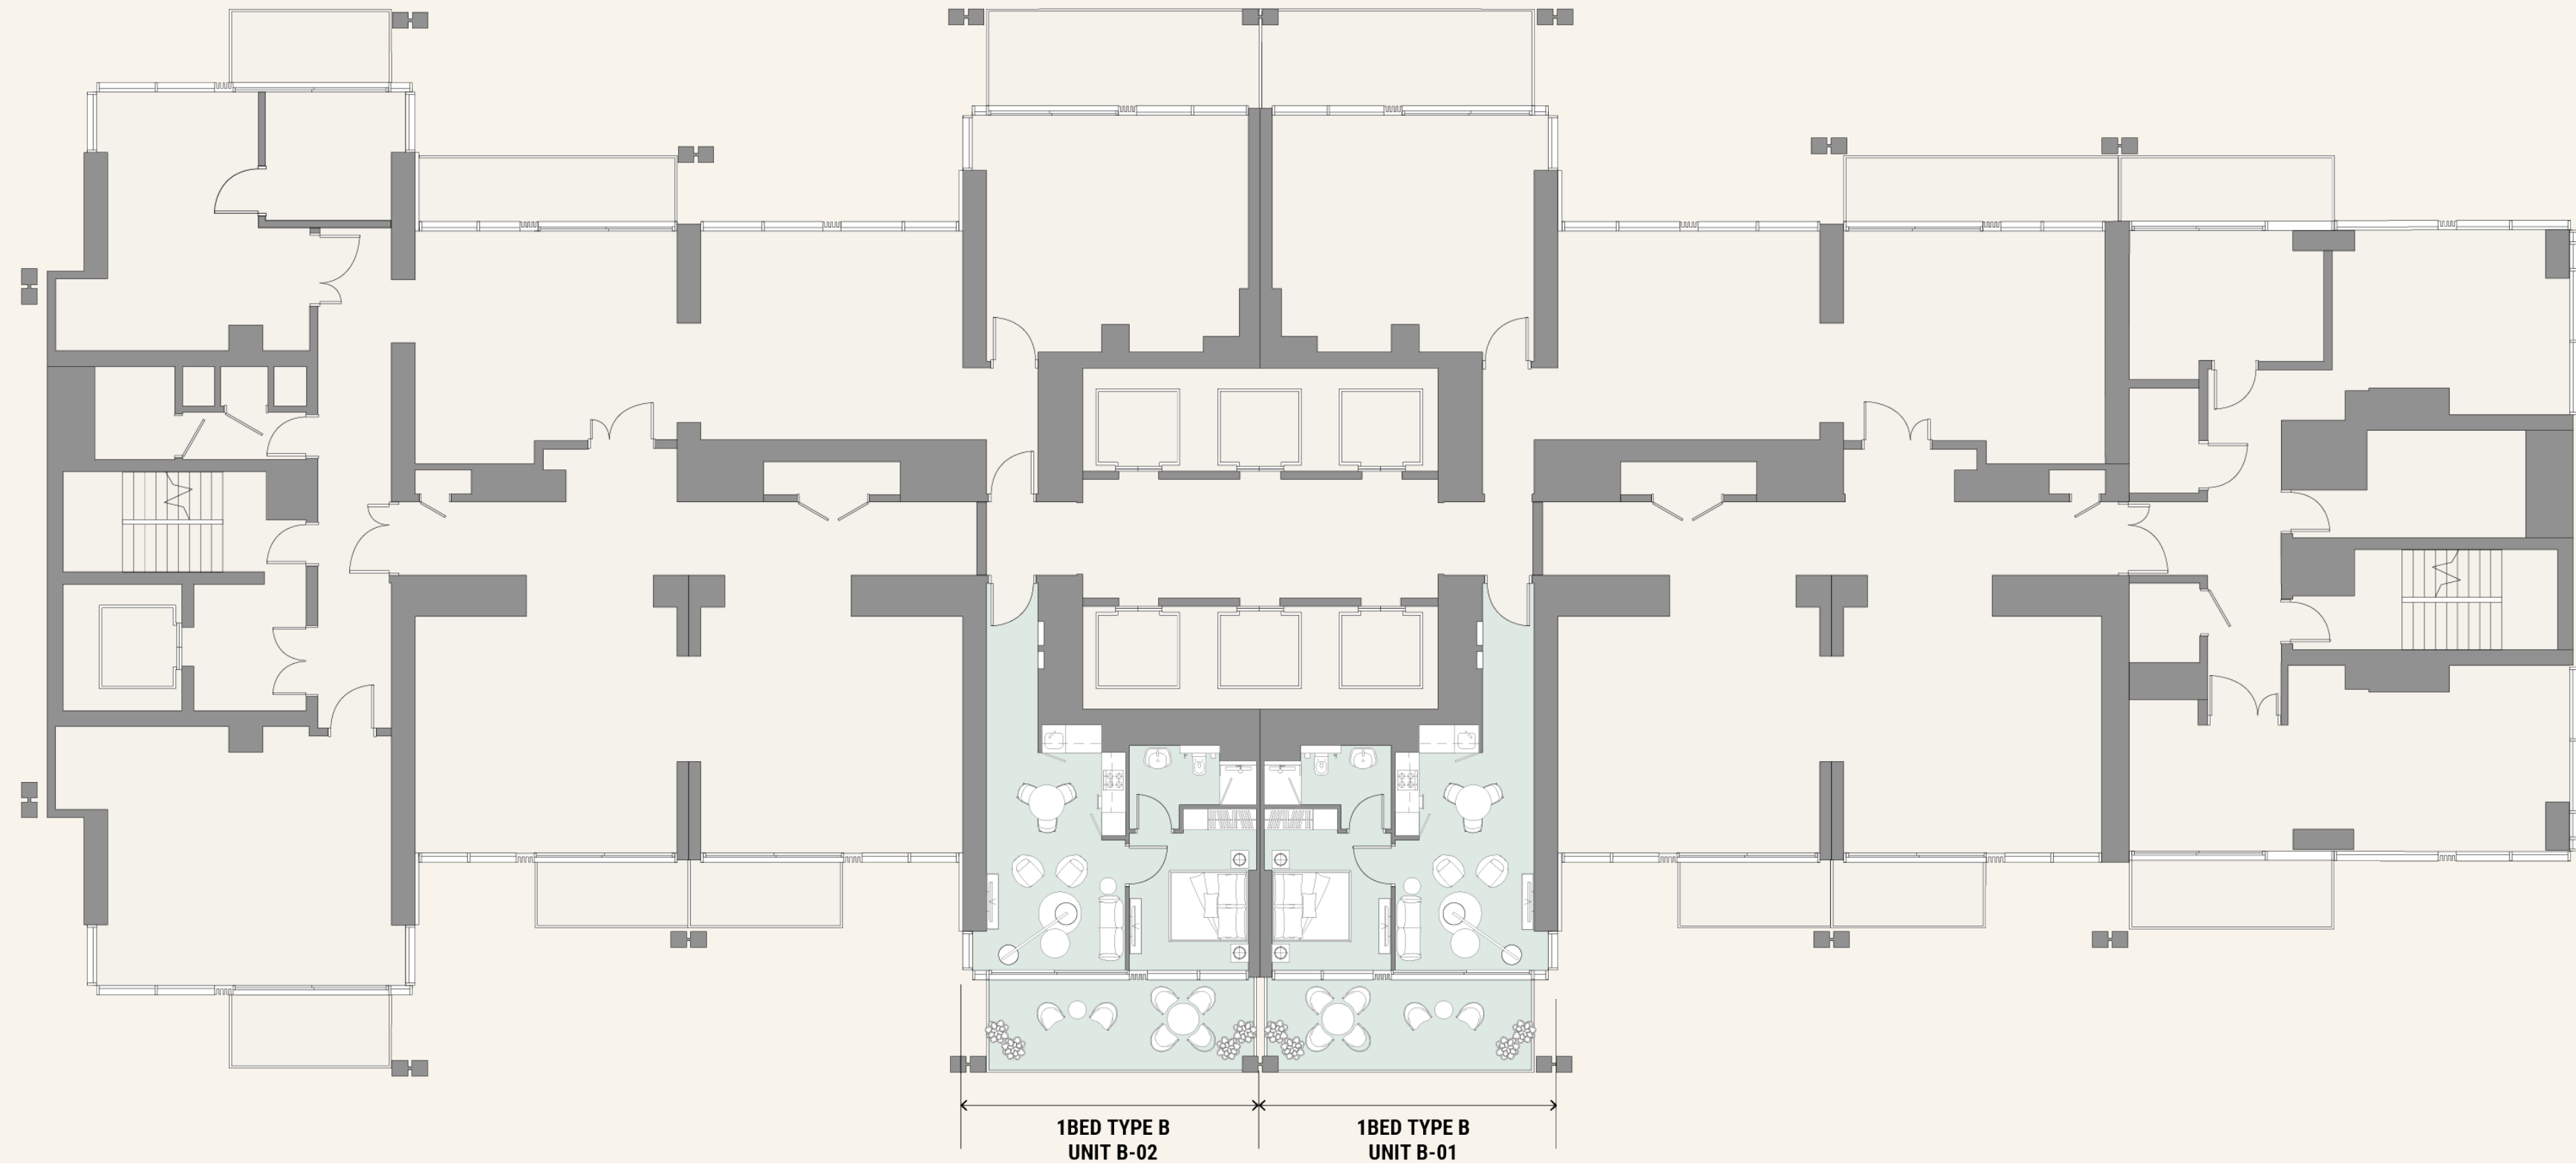

Burj Khalifa

Sheikh Zayed Rd.

Peninsula / Canal

Cityscape