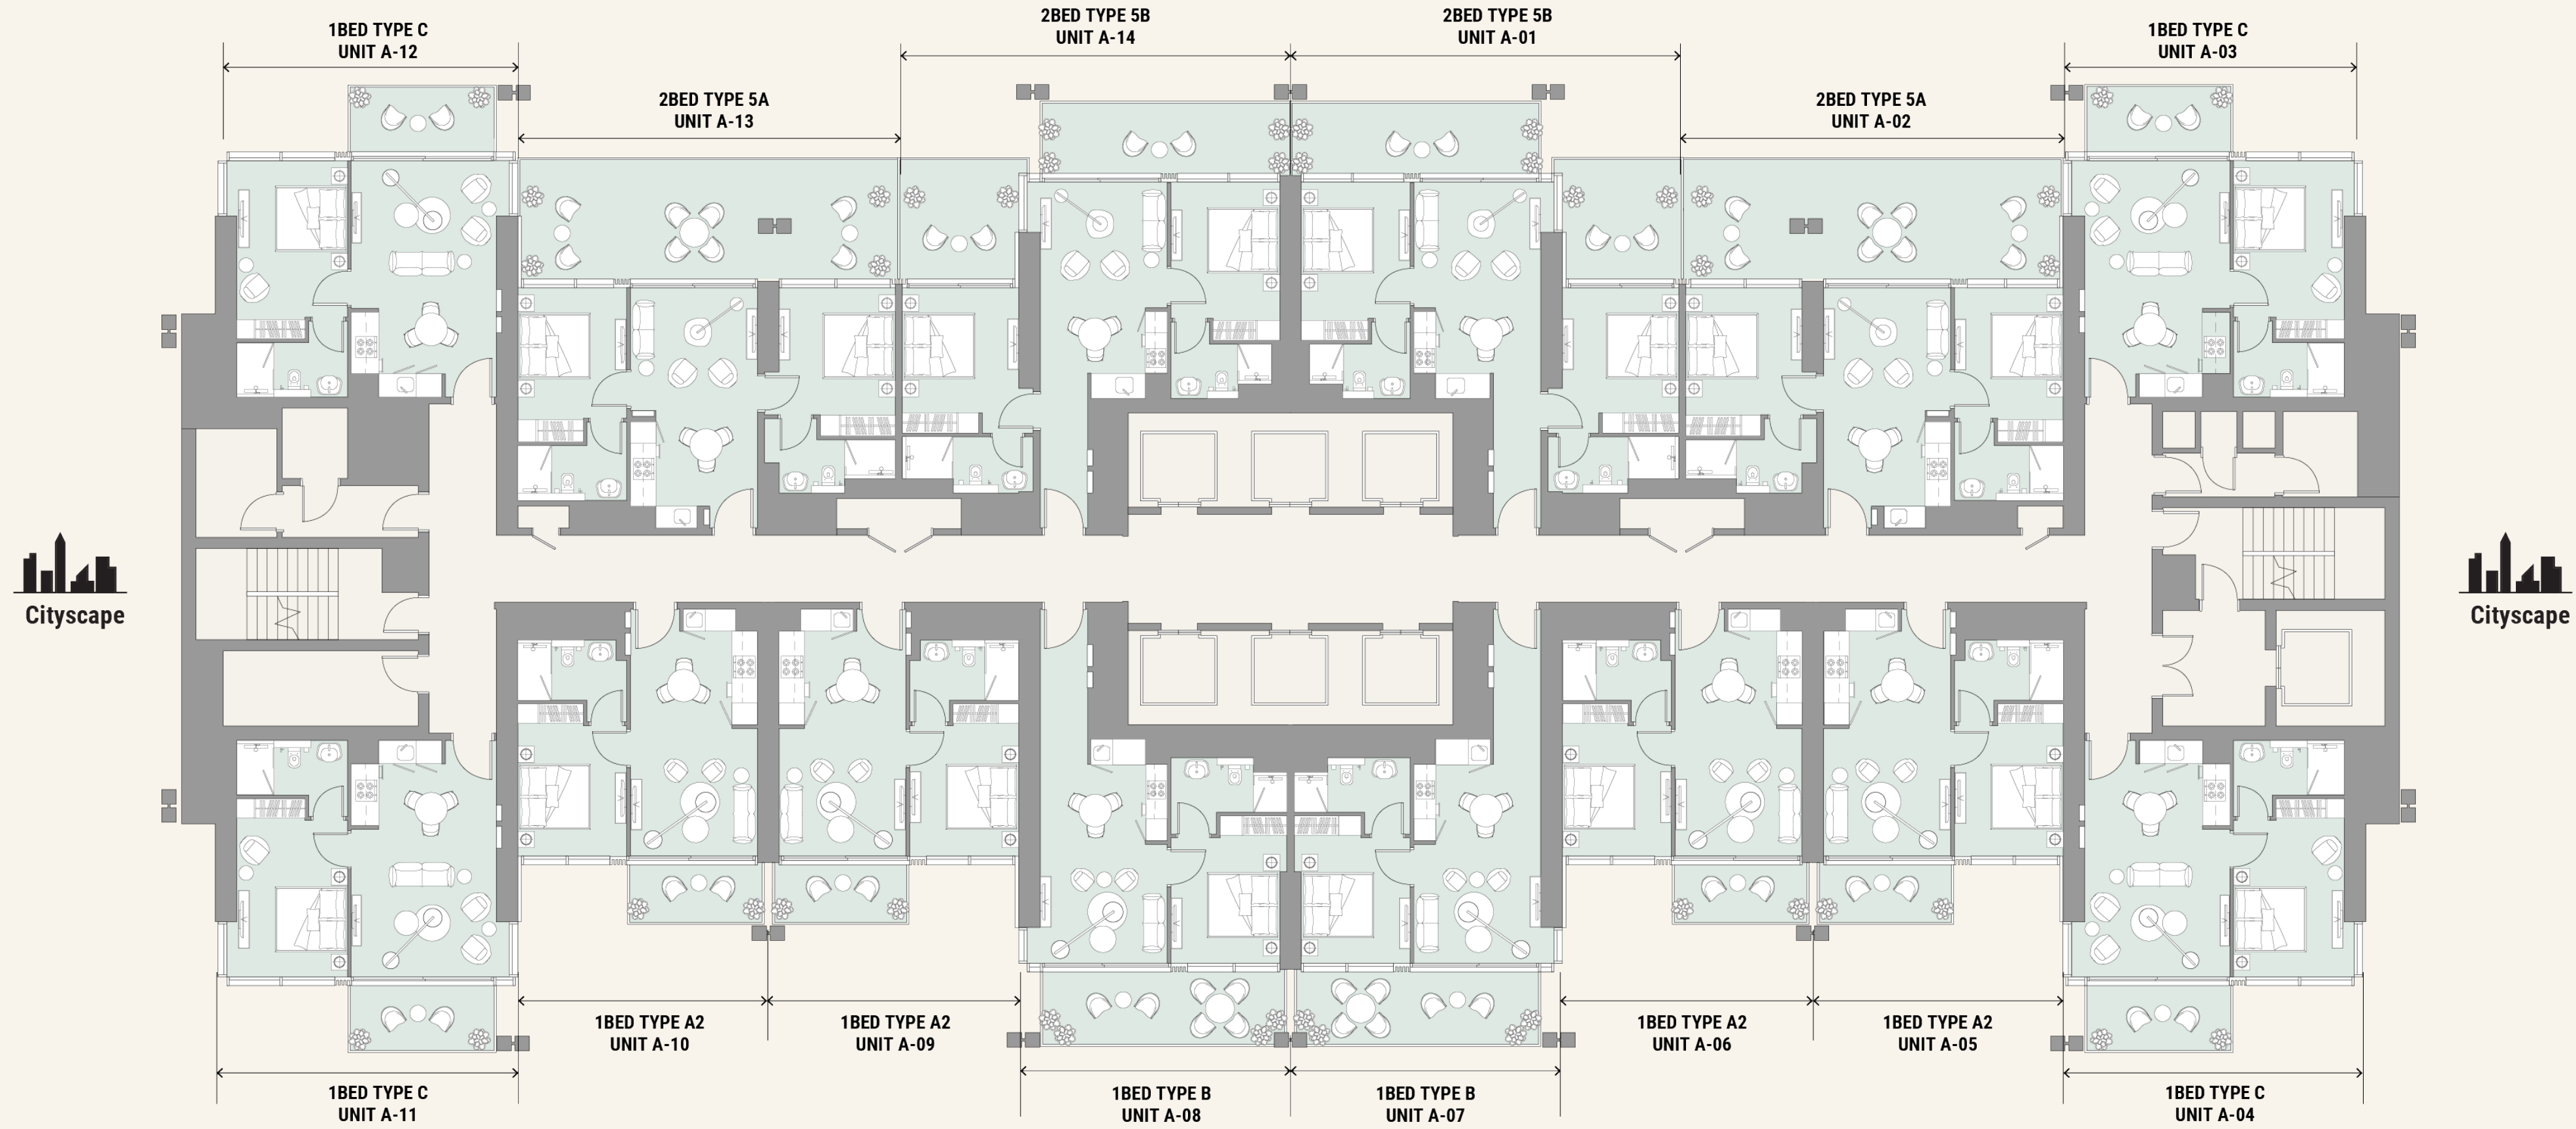

TOWER A KEYPLAN
Podium Level 4, Pool Deck

- 1. Lobby Entry
- 2. Yoga Deck
- 3. Lounge Area/Outdoor Seating
- 4. Community Pool
- 5. Courtyard
- 6. Pool Deck
- 7. Sunken Seating
- 8. BBQ Area
- 9. Outdoor Fitness Area
- 10. Sprint Track
- 11. Padel Court
- 12. Pickleball/Basketball Court
- 13. Jacuzzi

TOWER B

1BED TYPE C UNIT A-08 | 1BED TYPE A2 UNIT A-07 | 1BED TYPE A2 UNIT A-06 | 1BED TYPE B UNIT A-05 | 1BED TYPE B UNIT A-04 | 1BED TYPE A2 UNIT A-03 | 1BED TYPE A2 UNIT A-02 | 1BED TYPE C UNIT A-01

TOWER A

TOWER A KEYPLAN

Levels 6-22 & 24-45, Typical Floor

TOWER B KEYPLAN
Podium Level 4, Pool Deck

- 1. Lobby Entry
- 2. Yoga Deck
- 3. Lounge Area/Outdoor Seating
- 4. Community Pool
- 5. Courtyard
- 6. Pool Deck
- 7. Sunken Seating
- 8. BBQ Area
- 9. Outdoor Fitness Area
- 10. Sprint Track
- 11. Padel Court
- 12. Pickleball/Basketball Court
- 13. Jacuzzi