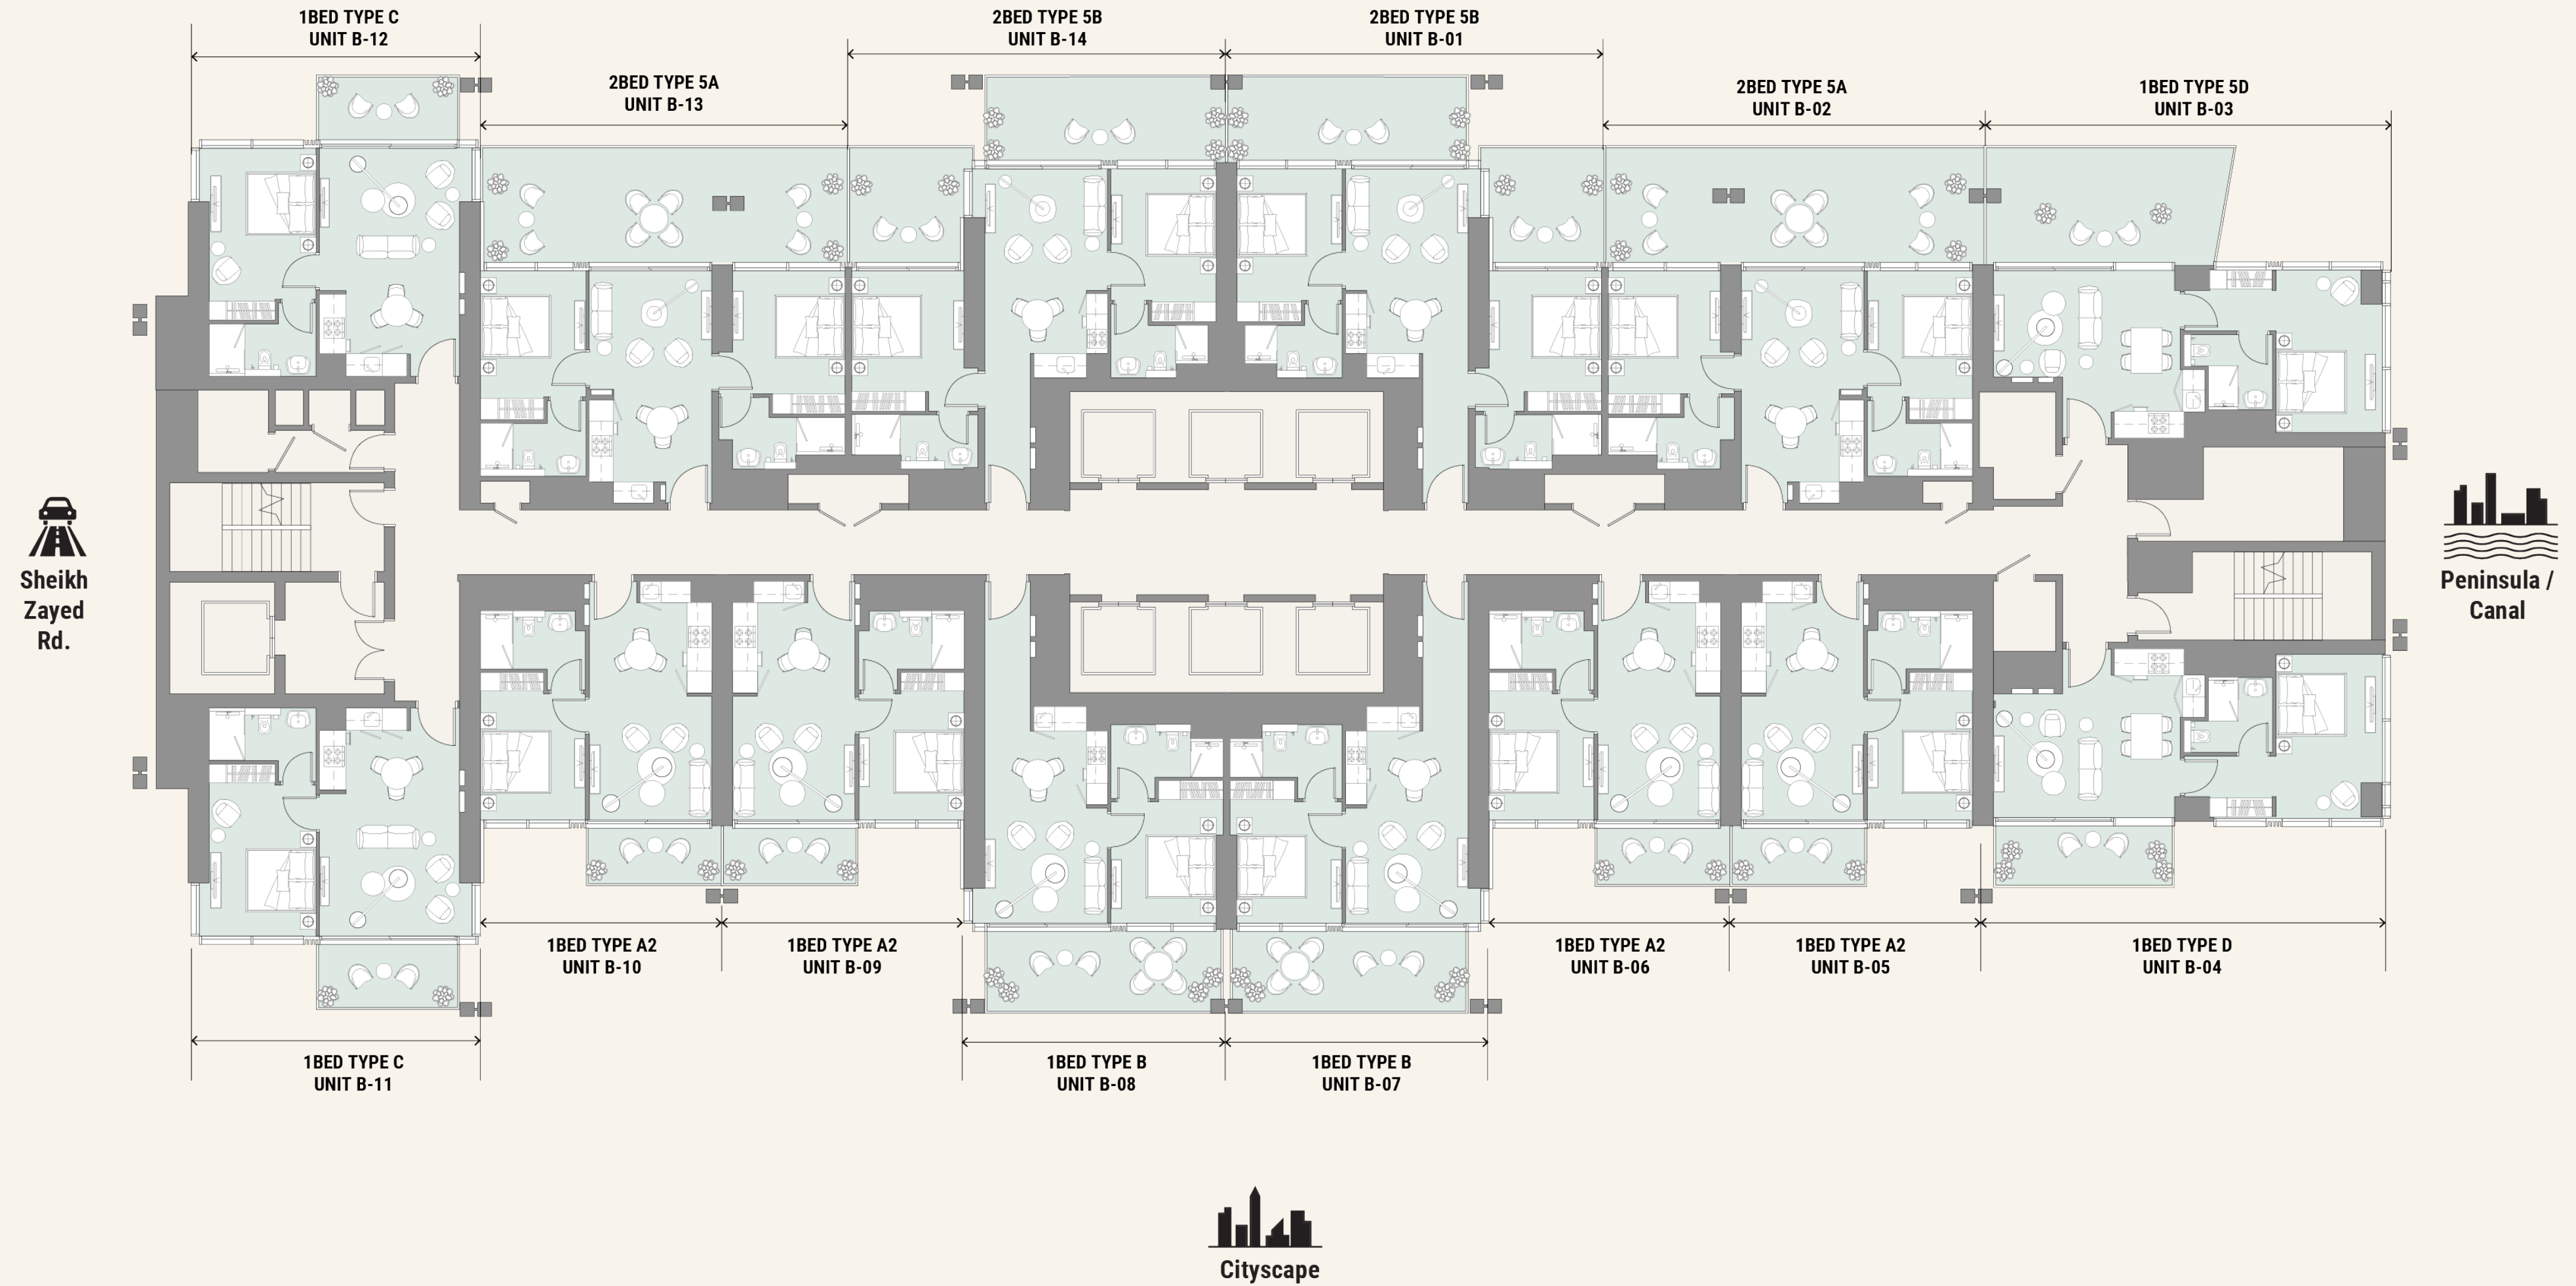

TOWER A KEYPLAN
Podium Level 4, Pool Deck

- 1. Lobby Entry
- 2. Yoga Deck
- 3. Lounge Area/Outdoor Seating
- 4. Community Pool
- 5. Courtyard
- 6. Pool Deck
- 7. Sunken Seating
- 8. BBQ Area
- 9. Outdoor Fitness Area
- 10. Sprint Track
- 11. Padel Court
- 12. Pickleball/Basketball Court
- 13. Jacuzzi

TOWER B

1BED TYPE C UNIT A-08 | 1BED TYPE A2 UNIT A-07 | 1BED TYPE A2 UNIT A-06 | 1BED TYPE B UNIT A-05 | 1BED TYPE B UNIT A-04 | 1BED TYPE A2 UNIT A-03 | 1BED TYPE A2 UNIT A-02 | 1BED TYPE C UNIT A-01

TOWER A

TOWER A KEYPLAN

Levels 6-22 & 24-45, Typical Floor

TOWER B KEYPLAN
Podium Level 4, Pool Deck

- 1. Lobby Entry
- 2. Yoga Deck
- 3. Lounge Area/Outdoor Seating
- 4. Community Pool
- 5. Courtyard
- 6. Pool Deck
- 7. Sunken Seating
- 8. BBQ Area
- 9. Outdoor Fitness Area
- 10. Sprint Track
- 11. Padel Court
- 12. Pickleball/Basketball Court
- 13. Jacuzzi