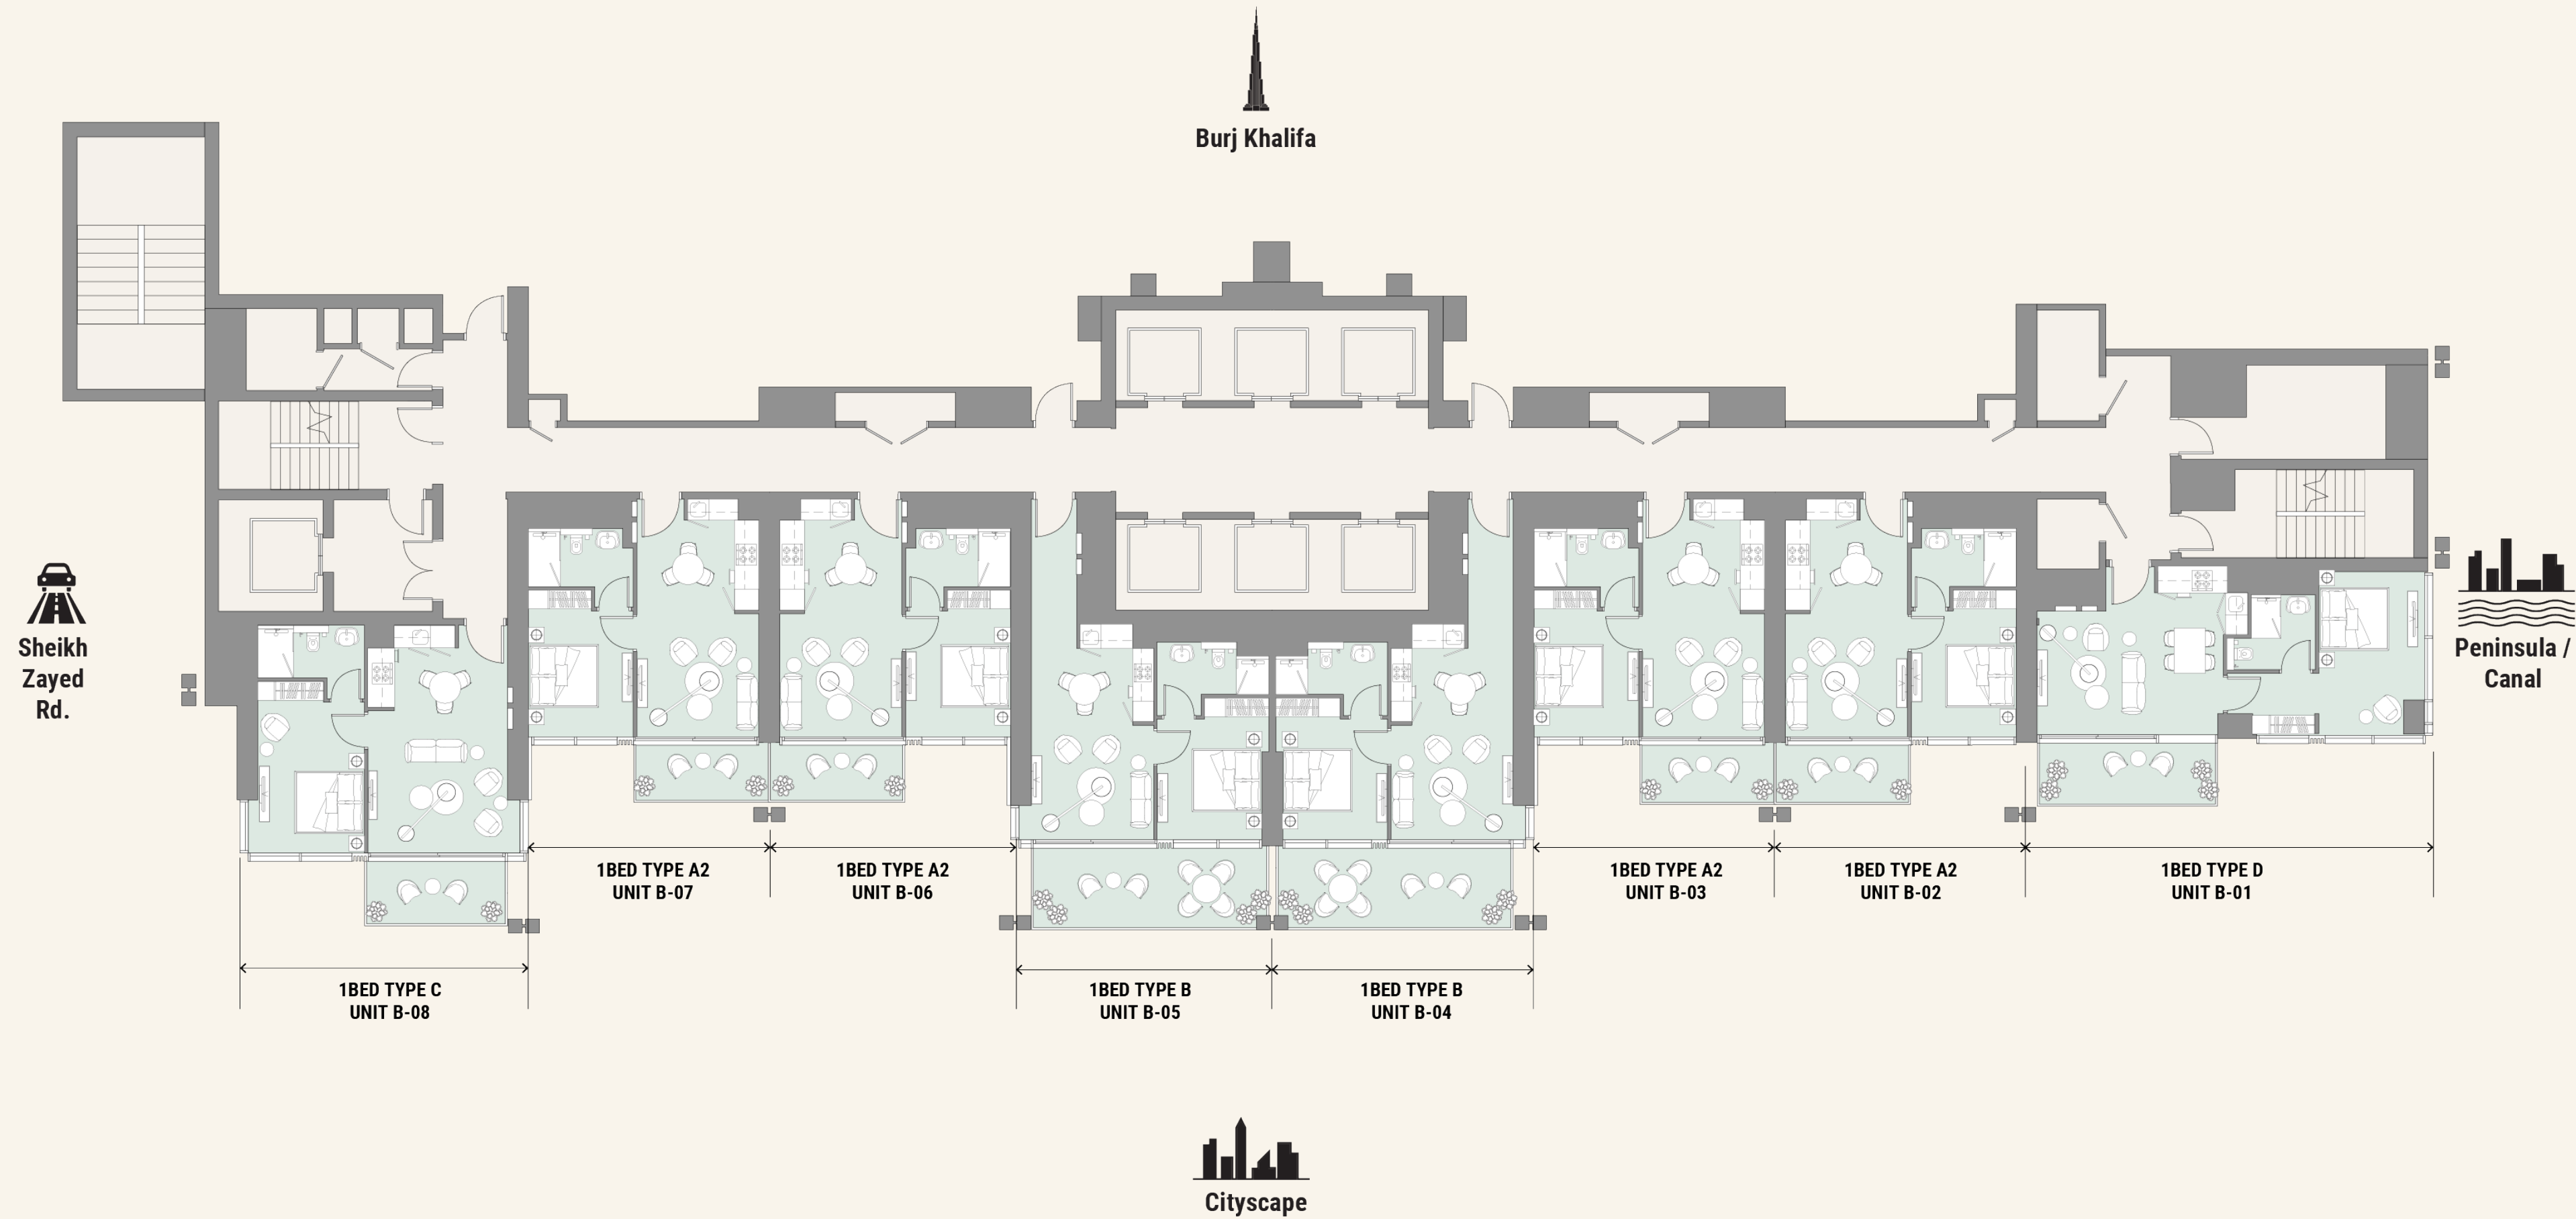

TOWER A KEYPLAN
Podium Level 4, Pool Deck

- 1. Lobby Entry
- 2. Yoga Deck
- 3. Lounge Area/Outdoor Seating
- 4. Community Pool
- 5. Courtyard
- 6. Pool Deck
- 7. Sunken Seating
- 8. BBQ Area
- 9. Outdoor Fitness Area
- 10. Sprint Track
- 11. Padel Court
- 12. Pickleball/Basketball Court
- 13. Jacuzzi

TOWER B

1BED TYPE C UNIT A-08 | 1BED TYPE A2 UNIT A-07 | 1BED TYPE A2 UNIT A-06 | 1BED TYPE B UNIT A-05 | 1BED TYPE B UNIT A-04 | 1BED TYPE A2 UNIT A-03 | 1BED TYPE A2 UNIT A-02 | 1BED TYPE C UNIT A-01

TOWER A

TOWER A KEYPLAN

Levels 6-22 & 24-45, Typical Floor

TOWER B KEYPLAN
Podium Level 4, Pool Deck

- 1. Lobby Entry
- 2. Yoga Deck
- 3. Lounge Area/Outdoor Seating
- 4. Community Pool
- 5. Courtyard
- 6. Pool Deck
- 7. Sunken Seating
- 8. BBQ Area
- 9. Outdoor Fitness Area
- 10. Sprint Track
- 11. Padel Court
- 12. Pickleball/Basketball Court
- 13. Jacuzzi