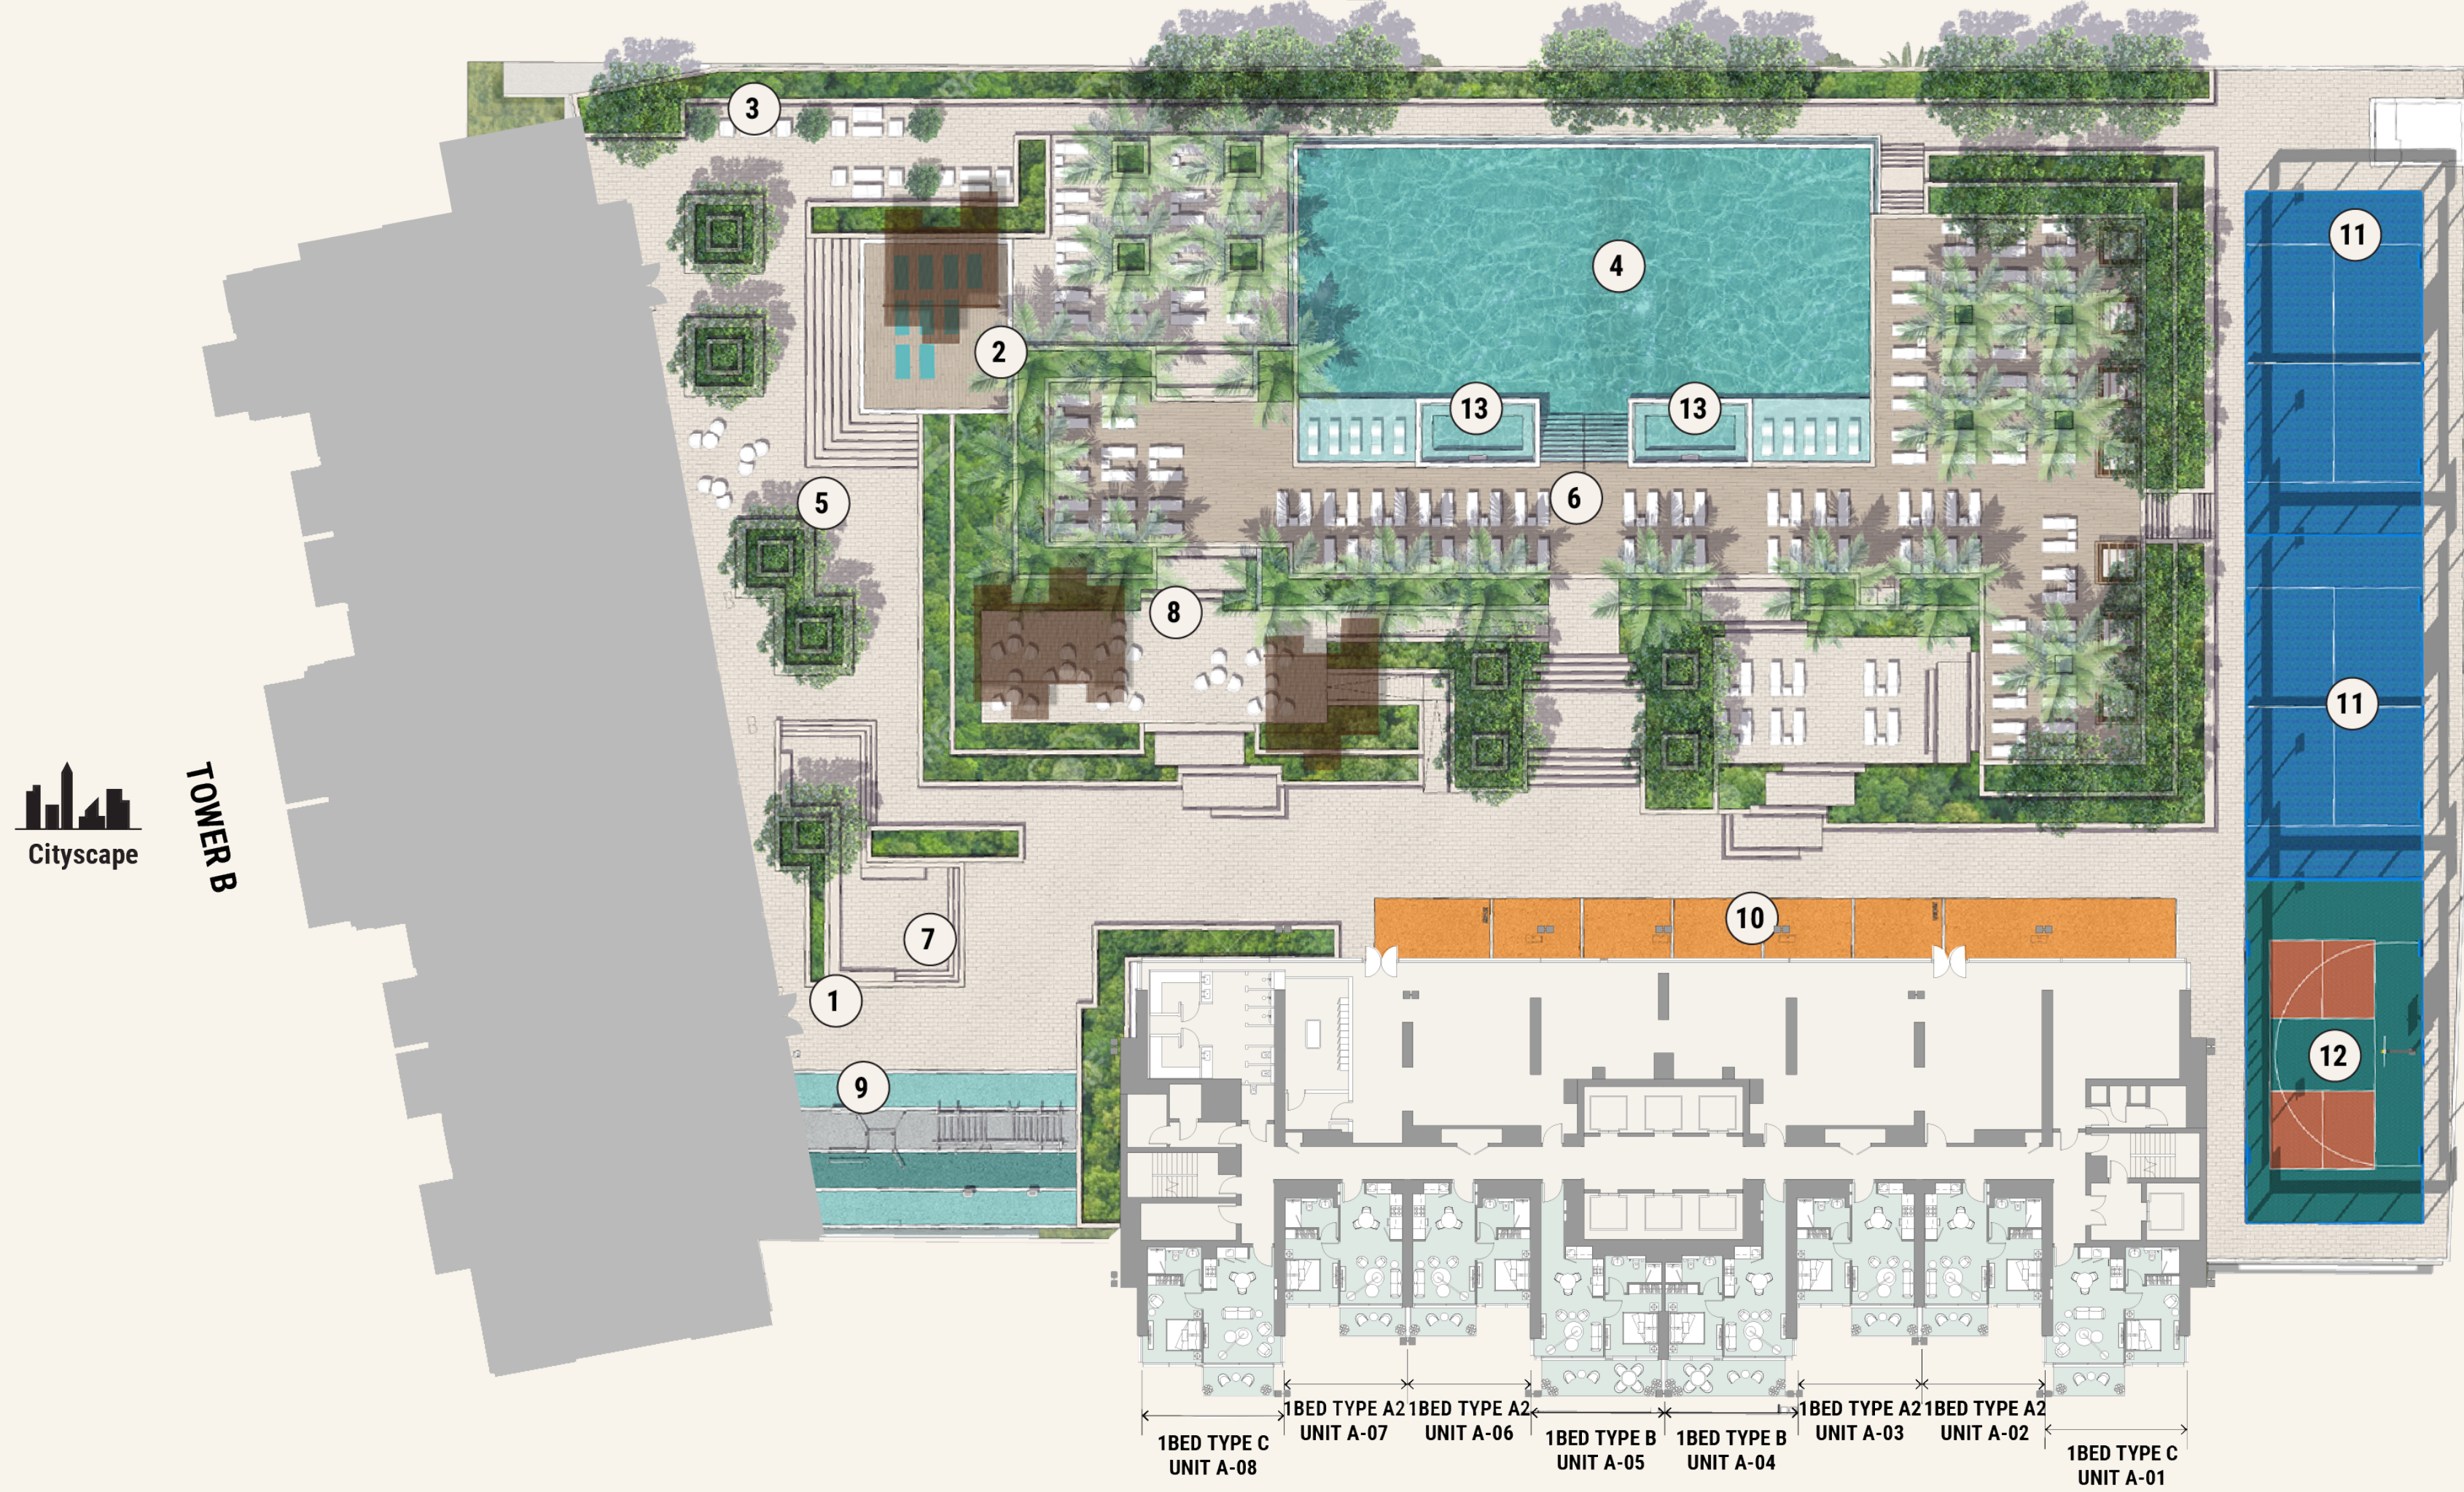

TOWER A KEYPLAN
Podium Level 4, Pool Deck

- 1. Lobby Entry
- 2. Yoga Deck
- 3. Lounge Area/Outdoor Seating
- 4. Community Pool
- 5. Courtyard
- 6. Pool Deck
- 7. Sunken Seating
- 8. BBQ Area
- 9. Outdoor Fitness Area
- 10. Sprint Track
- 11. Padel Court
- 12. Pickleball/Basketball Court
- 13. Jacuzzi

TOWER B

1BED TYPE C UNIT A-08 | 1BED TYPE A2 UNIT A-07 | 1BED TYPE A2 UNIT A-06 | 1BED TYPE B UNIT A-05 | 1BED TYPE B UNIT A-04 | 1BED TYPE A2 UNIT A-03 | 1BED TYPE A2 UNIT A-02 | 1BED TYPE C UNIT A-01

TOWER A

TOWER A KEYPLAN

Levels 6-22 & 24-45, Typical Floor

TOWER B KEYPLAN
Podium Level 4, Pool Deck

- 1. Lobby Entry
- 2. Yoga Deck
- 3. Lounge Area/Outdoor Seating
- 4. Community Pool
- 5. Courtyard
- 6. Pool Deck
- 7. Sunken Seating
- 8. BBQ Area
- 9. Outdoor Fitness Area
- 10. Sprint Track
- 11. Padel Court
- 12. Pickleball/Basketball Court
- 13. Jacuzzi