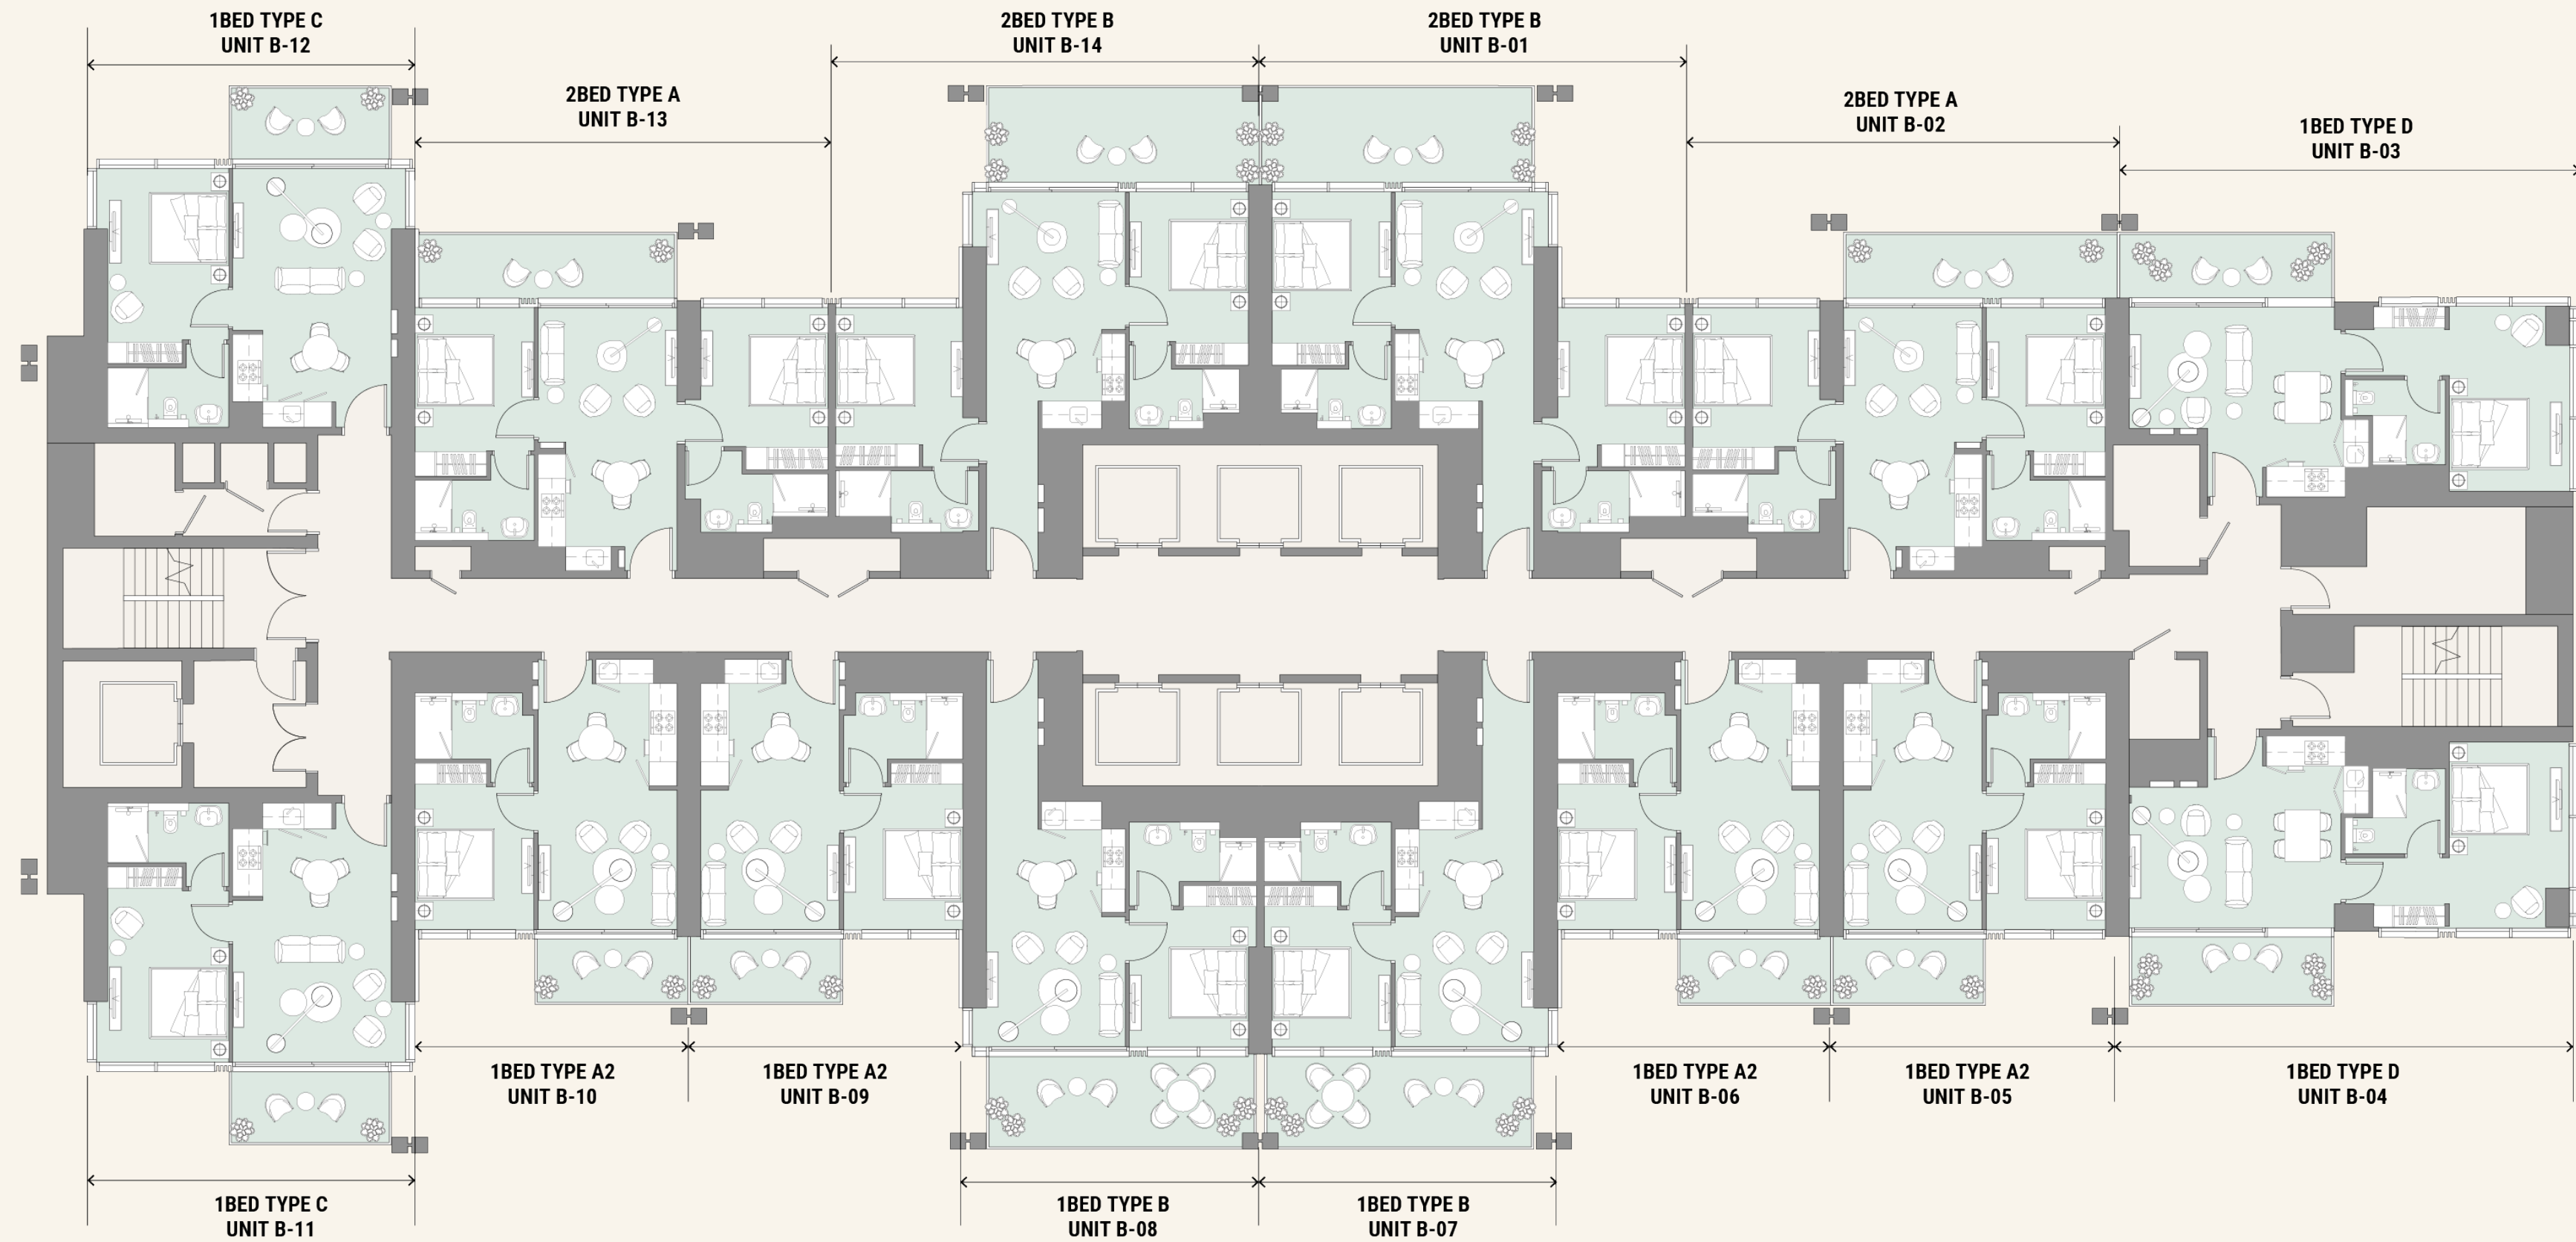

Burj Khalifa

Sheikh Zayed Rd.

Peninsula / Canal

Cityscape