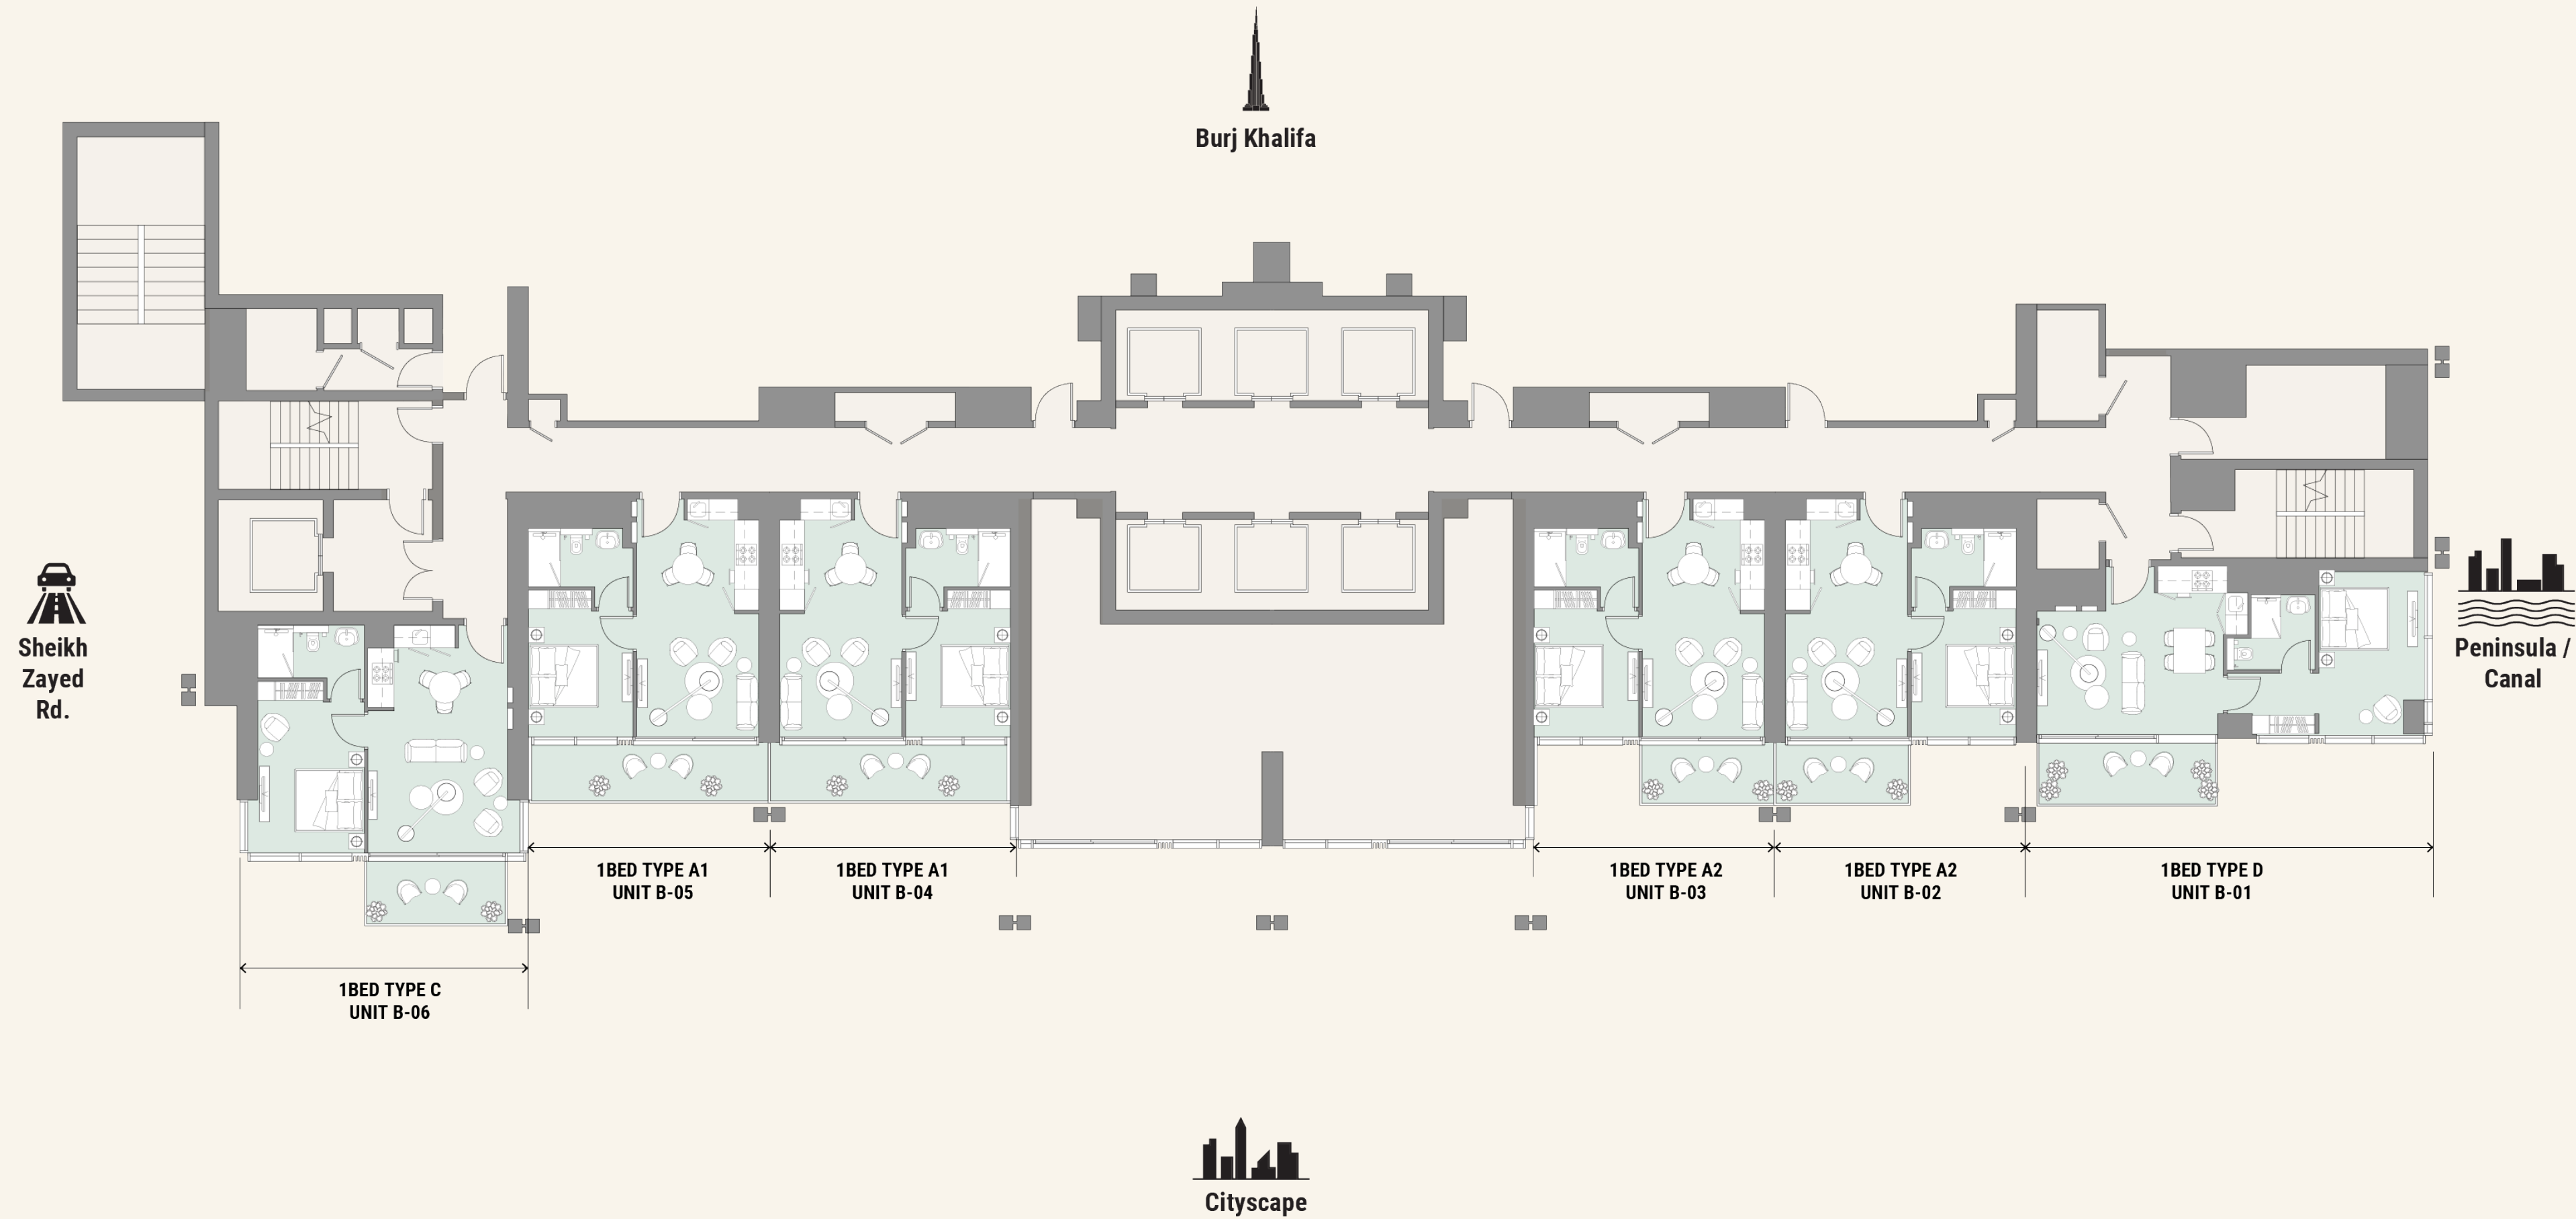

TOWER A KEYPLAN
Podium Level 4, Pool Deck

- 1. Lobby Entry
- 2. Yoga Deck
- 3. Lounge Area/Outdoor Seating
- 4. Community Pool
- 5. Courtyard
- 6. Pool Deck
- 7. Sunken Seating
- 8. BBQ Area
- 9. Outdoor Fitness Area
- 10. Sprint Track
- 11. Padel Court
- 12. Pickleball/Basketball Court
- 13. Jacuzzi

TOWER B

1BED TYPE C UNIT A-08 | 1BED TYPE A2 UNIT A-07 | 1BED TYPE A2 UNIT A-06 | 1BED TYPE B UNIT A-05 | 1BED TYPE B UNIT A-04 | 1BED TYPE A2 UNIT A-03 | 1BED TYPE A2 UNIT A-02 | 1BED TYPE C UNIT A-01

TOWER A

TOWER A KEYPLAN

Levels 6-22 & 24-45, Typical Floor

TOWER B KEYPLAN
Podium Level 4, Pool Deck

- 1. Lobby Entry
- 2. Yoga Deck
- 3. Lounge Area/Outdoor Seating
- 4. Community Pool
- 5. Courtyard
- 6. Pool Deck
- 7. Sunken Seating
- 8. BBQ Area
- 9. Outdoor Fitness Area
- 10. Sprint Track
- 11. Padel Court
- 12. Pickleball/Basketball Court
- 13. Jacuzzi