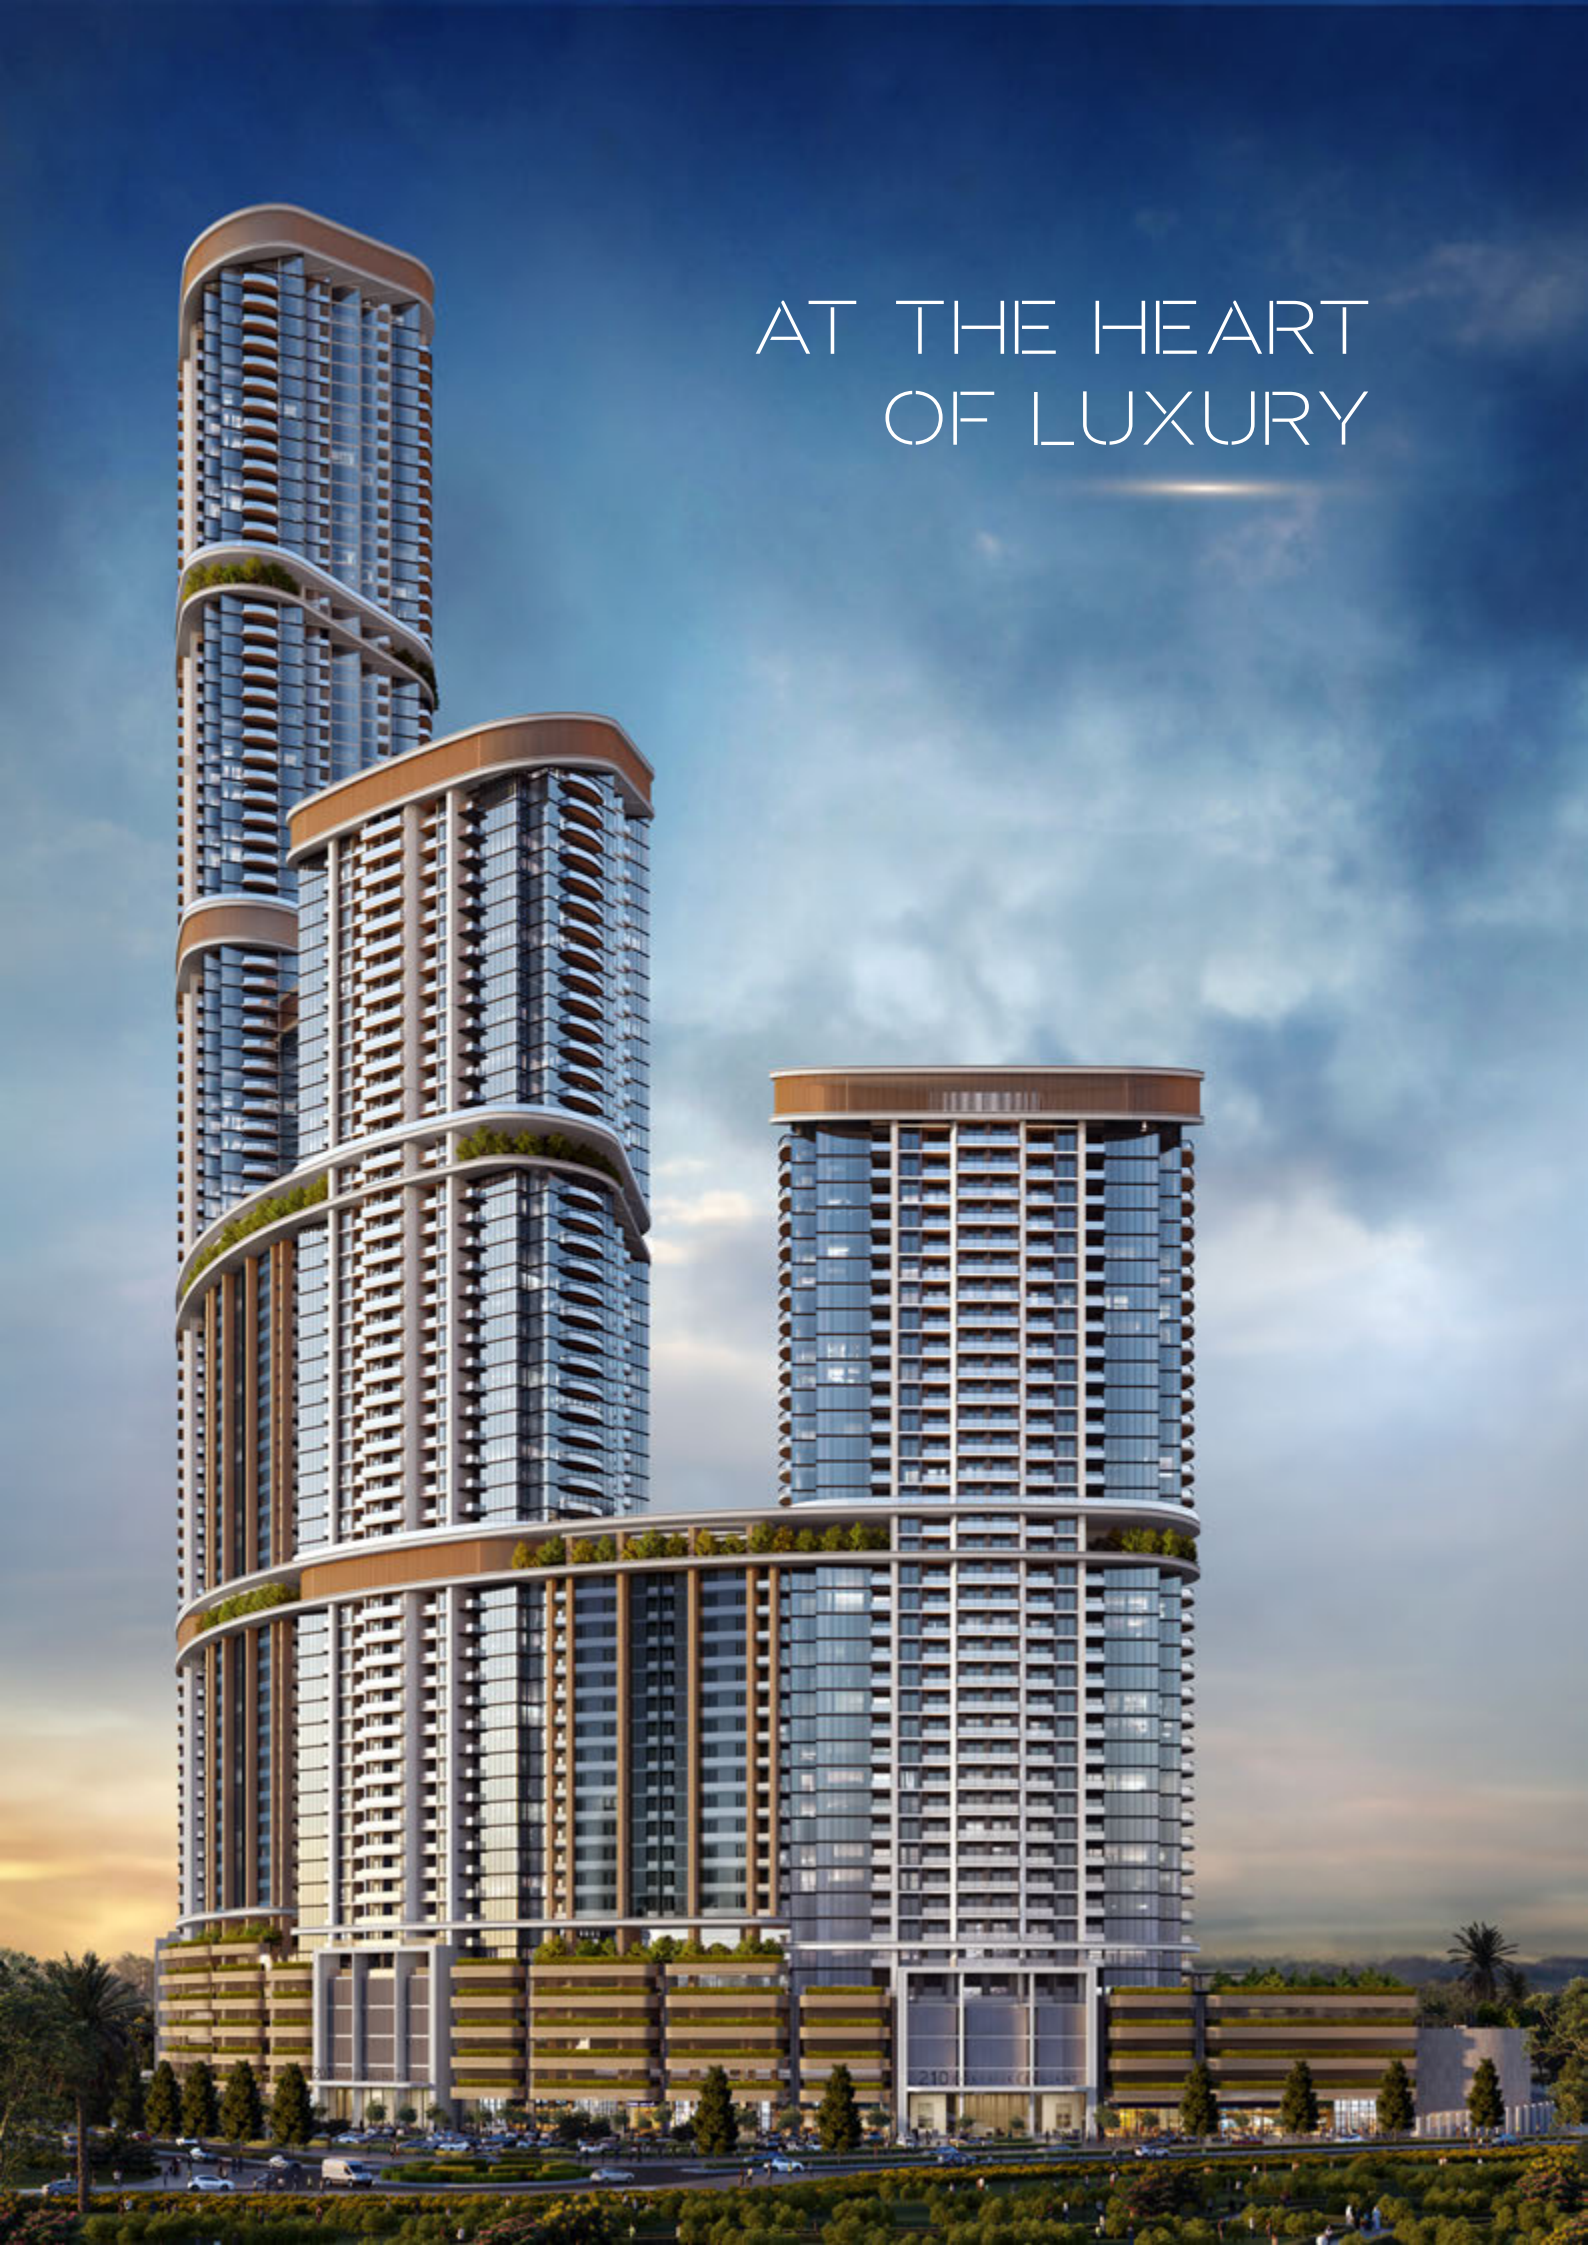

AT THE HEART
OF LUXURY