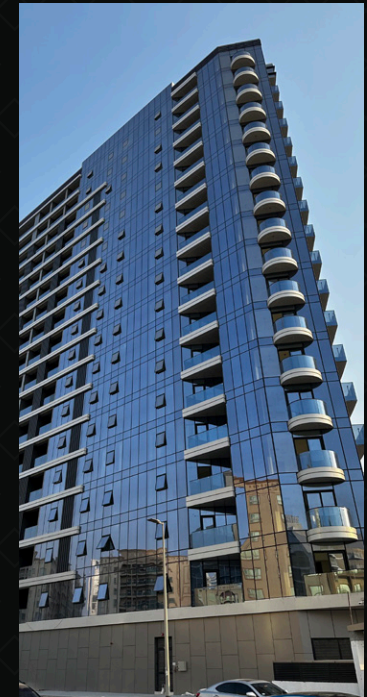

Our Jade Inspiration

Jade Tower is a striking reminder of Majan's luxury and magnificence near Dubailand. Incorporating the sophisticated and elegant lifestyle of the area, Jade

Tower is the pinnacle of abundant living.

The contemporary style and streamlined lines honor Jade's culture and heritage's refinement and grace.

This Tower's remarkable presence in the skyline embodies the luxury and grandeur that characterize

Completed Projects

The Square Tower

O2 Tower

Regina Tower

Blue Waves Tower

V Tower

Under Construction

Volga Tower

Elbrus Tower

Lilium Tower

Altai Tower

Red Square

Cloud Tower

Seslia Tower

Nobels Tower

Renad Tower