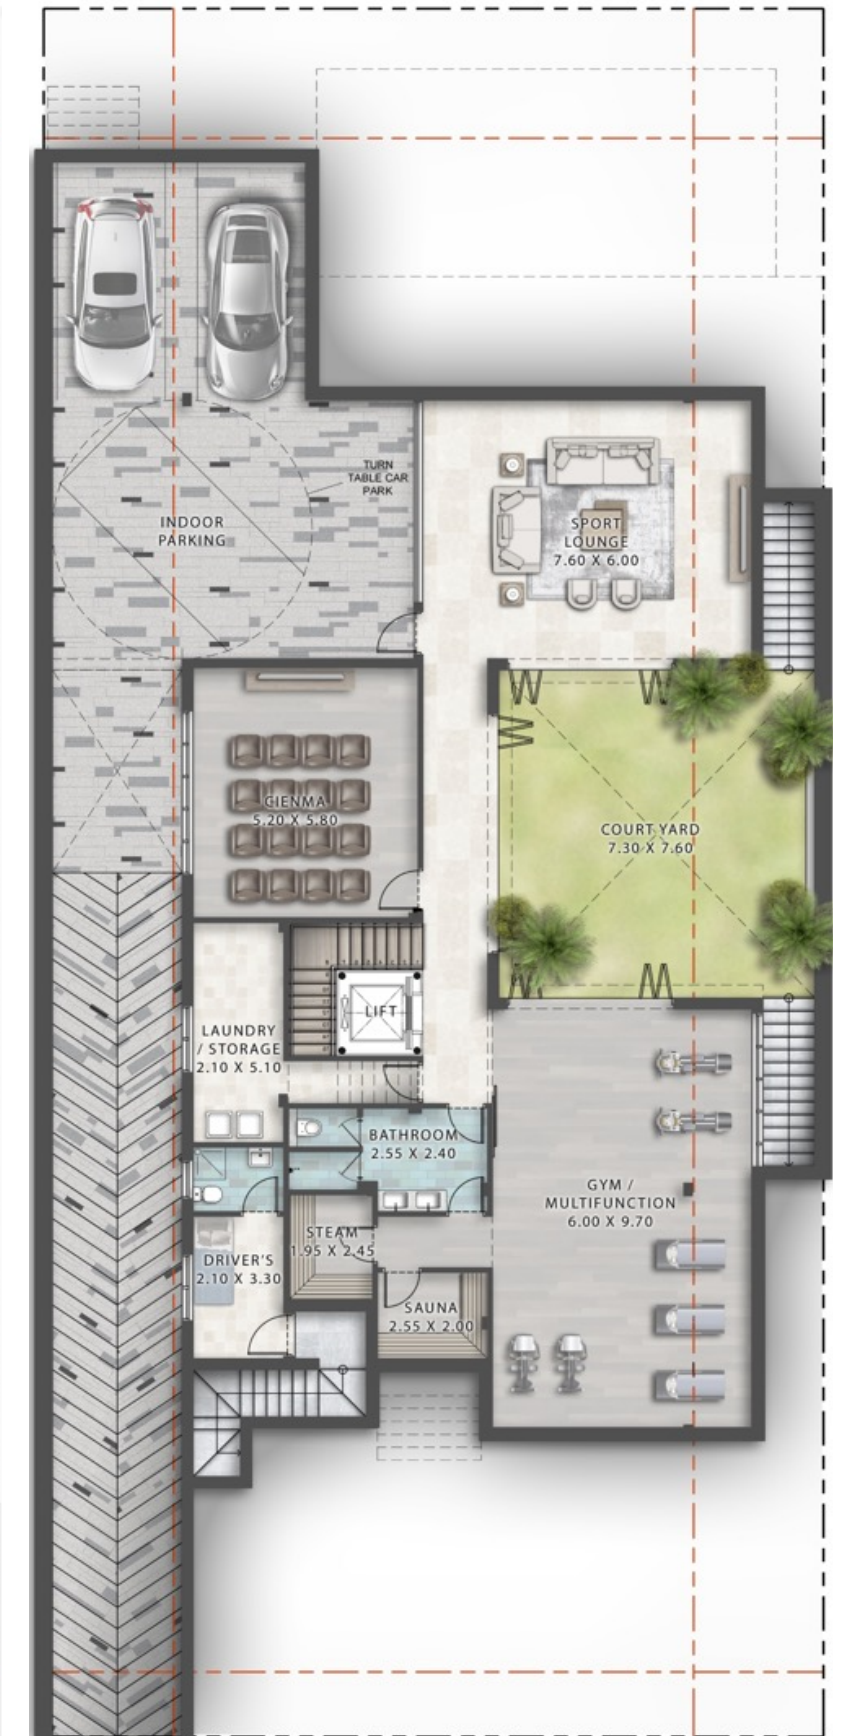

ISLANDS

FLOOR PLANS
LV75E - 7BR + GYM + MAID
 Total Sellable Area:
 1587 SQ.M / 17,078 SQ.FT

GROUND FLOOR

FIRST FLOOR

SECOND FLOOR

BASEMENT

I
S
L
A
N
D
S

FLOOR PLANS
LV55E - 6BR + GYM + MAID

Total Sellable Area:
991 SQ.M / 10,671 SQ.FT

I
S
L
A
N
D
S

FLOOR PLANS
DIV3 - 6BR + MAID
Total Sellable Area:
412 SQ.M / 4,440 SQ.FT

GROUND FLOOR

FIRST FLOOR

I
S
L
A
N
D
S

FLOOR PLANS
DITH-E - 5BR + MAID

Total Sellable Area:
295 SQ.M / 3,178 SQ.FT

GROUND FLOOR

FIRST FLOOR

SECOND FLOOR

I
S
L
A
N
D
S

FLOOR PLANS

DITH-M - 4BR

Total Sellable Area:

205 SQ.M / 2,208 SQ.FT

GROUND FLOOR

FIRST FLOOR