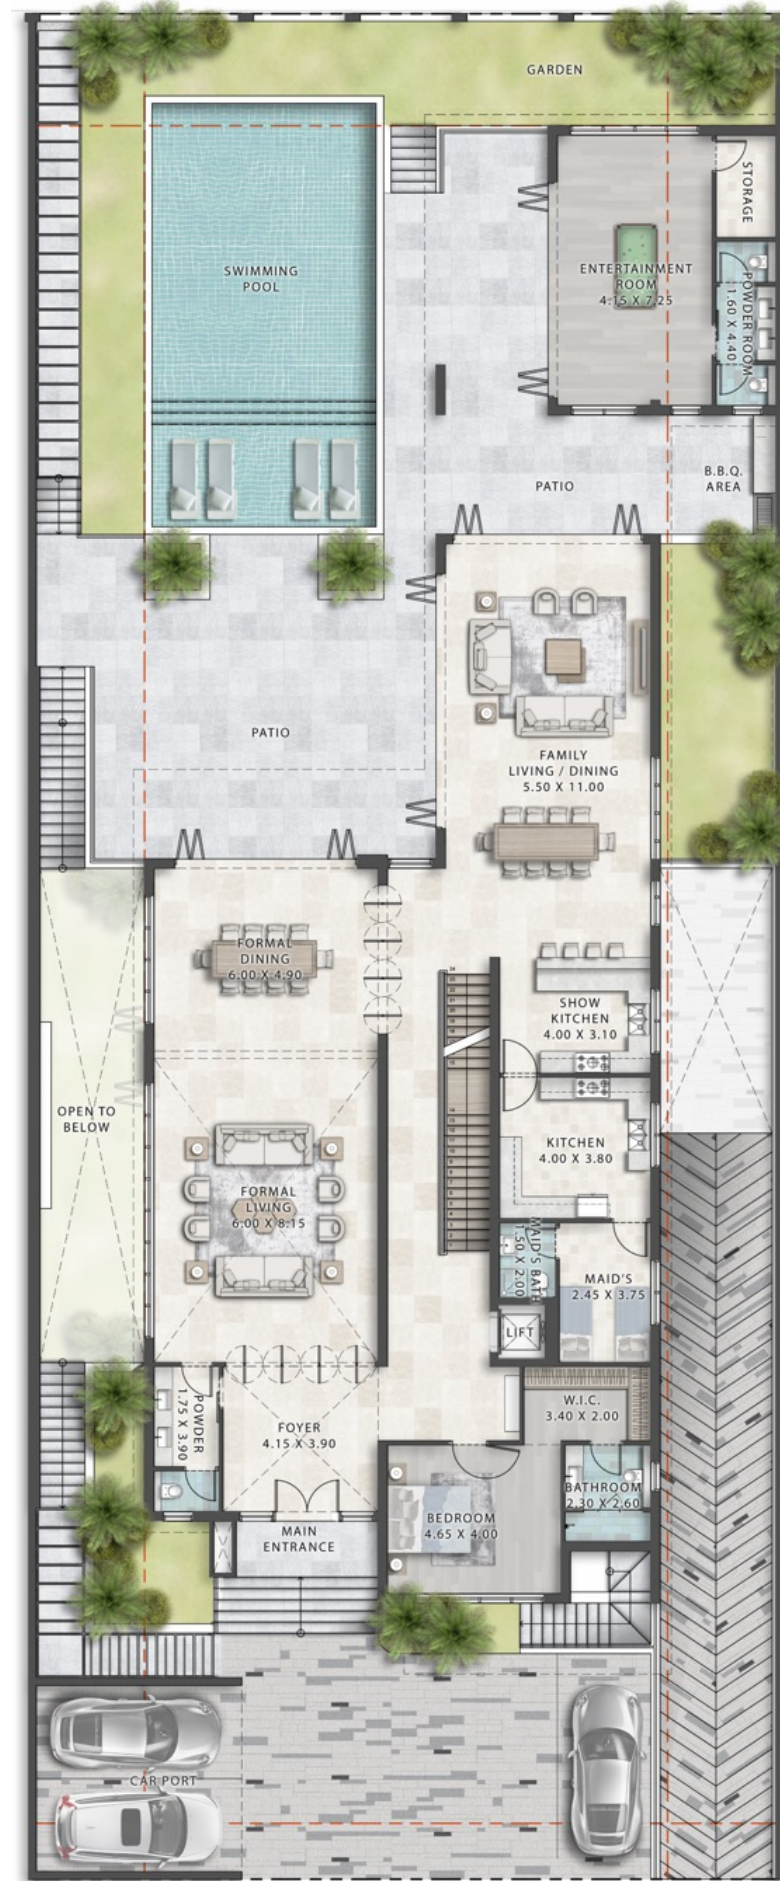

ISLANDS

FLOOR PLANS
LV75E - 7BR + GYM + MAID
 Total Sellable Area:
 1587 SQ.M / 17,078 SQ.FT

GROUND FLOOR

FIRST FLOOR

SECOND FLOOR

BASEMENT

I
S
L
A
N
D
S

FLOOR PLANS
LV55E - 6BR + GYM + MAID

Total Sellable Area:
991 SQ.M / 10,671 SQ.FT

I
S
L
A
N
D
S

FLOOR PLANS
DIV3 - 6BR + MAID
Total Sellable Area:
412 SQ.M / 4,440 SQ.FT

GROUND FLOOR

FIRST FLOOR

I
S
L
A
N
D
S

FLOOR PLANS
DITH-E - 5BR + MAID

Total Sellable Area:
295 SQ.M / 3,178 SQ.FT

GROUND FLOOR

FIRST FLOOR

SECOND FLOOR

I
S
L
A
N
D
S

FLOOR PLANS

DITH-M - 4BR

Total Sellable Area:

205 SQ.M / 2,208 SQ.FT

GROUND FLOOR

FIRST FLOOR