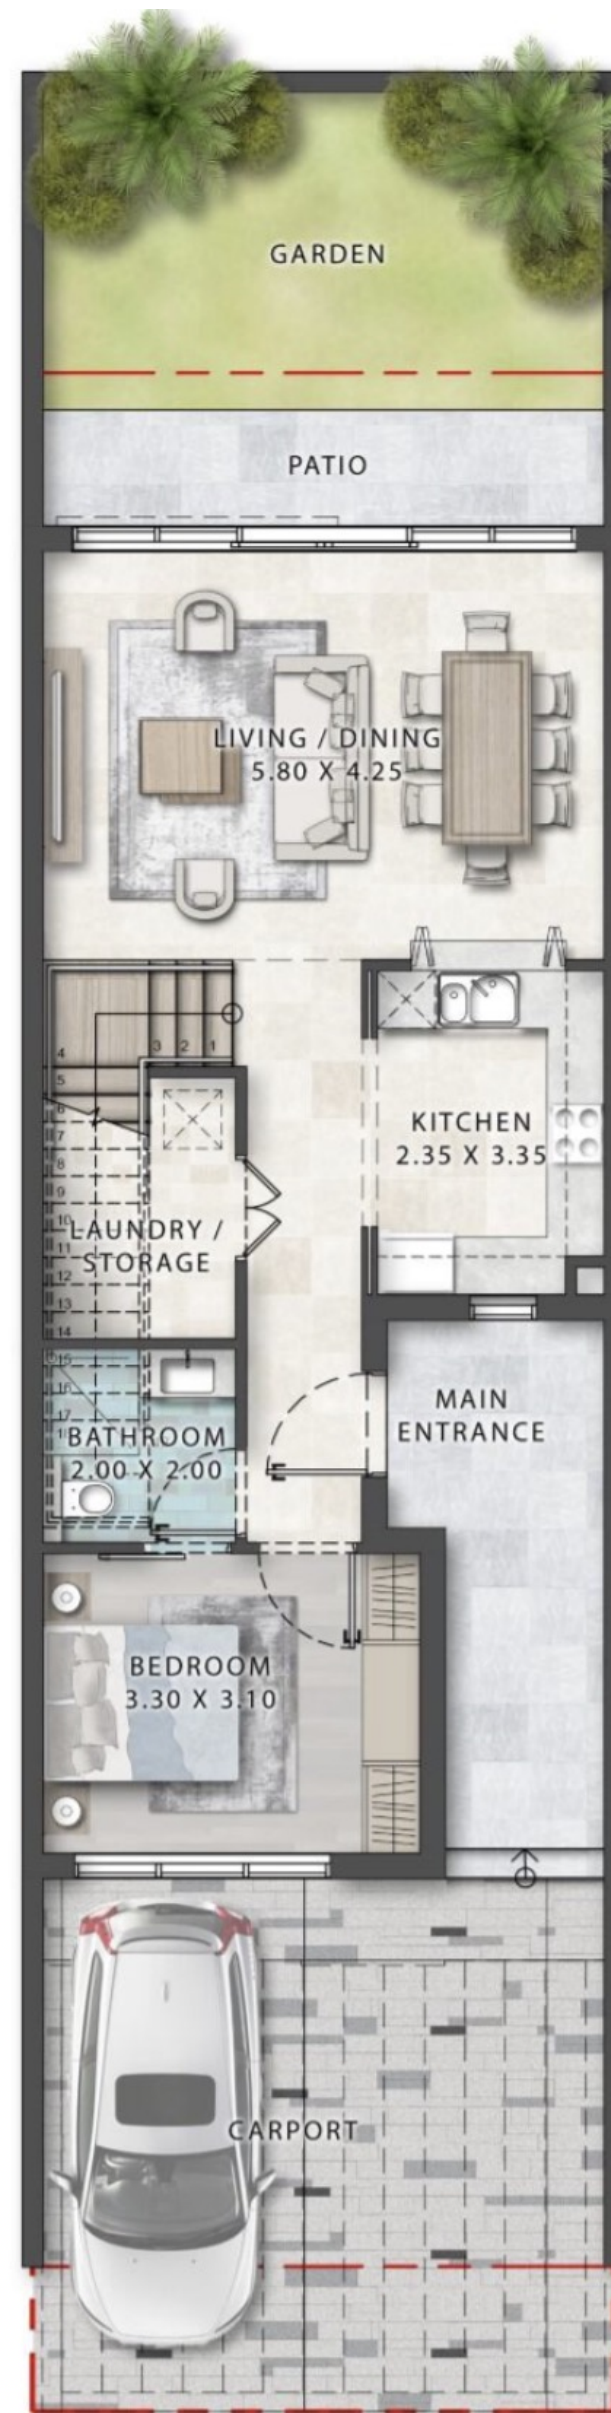

ISLANDS

FLOOR PLANS
LV75E - 7BR + GYM + MAID
 Total Sellable Area:
 1587 SQ.M / 17,078 SQ.FT

GROUND FLOOR

FIRST FLOOR

SECOND FLOOR

BASEMENT

I
S
L
A
N
D
S

FLOOR PLANS
LV55E - 6BR + GYM + MAID

Total Sellable Area:
991 SQ.M / 10,671 SQ.FT

I
S
L
A
N
D
S

FLOOR PLANS
DIV3 - 6BR + MAID
Total Sellable Area:
412 SQ.M / 4,440 SQ.FT

GROUND FLOOR

FIRST FLOOR

I
S
L
A
N
D
S

FLOOR PLANS
DITH-E - 5BR + MAID

Total Sellable Area:
295 SQ.M / 3,178 SQ.FT

GROUND FLOOR

FIRST FLOOR

SECOND FLOOR

I
S
L
A
N
D
S

FLOOR PLANS

DITH-M - 4BR

Total Sellable Area:

205 SQ.M / 2,208 SQ.FT

GROUND FLOOR

FIRST FLOOR