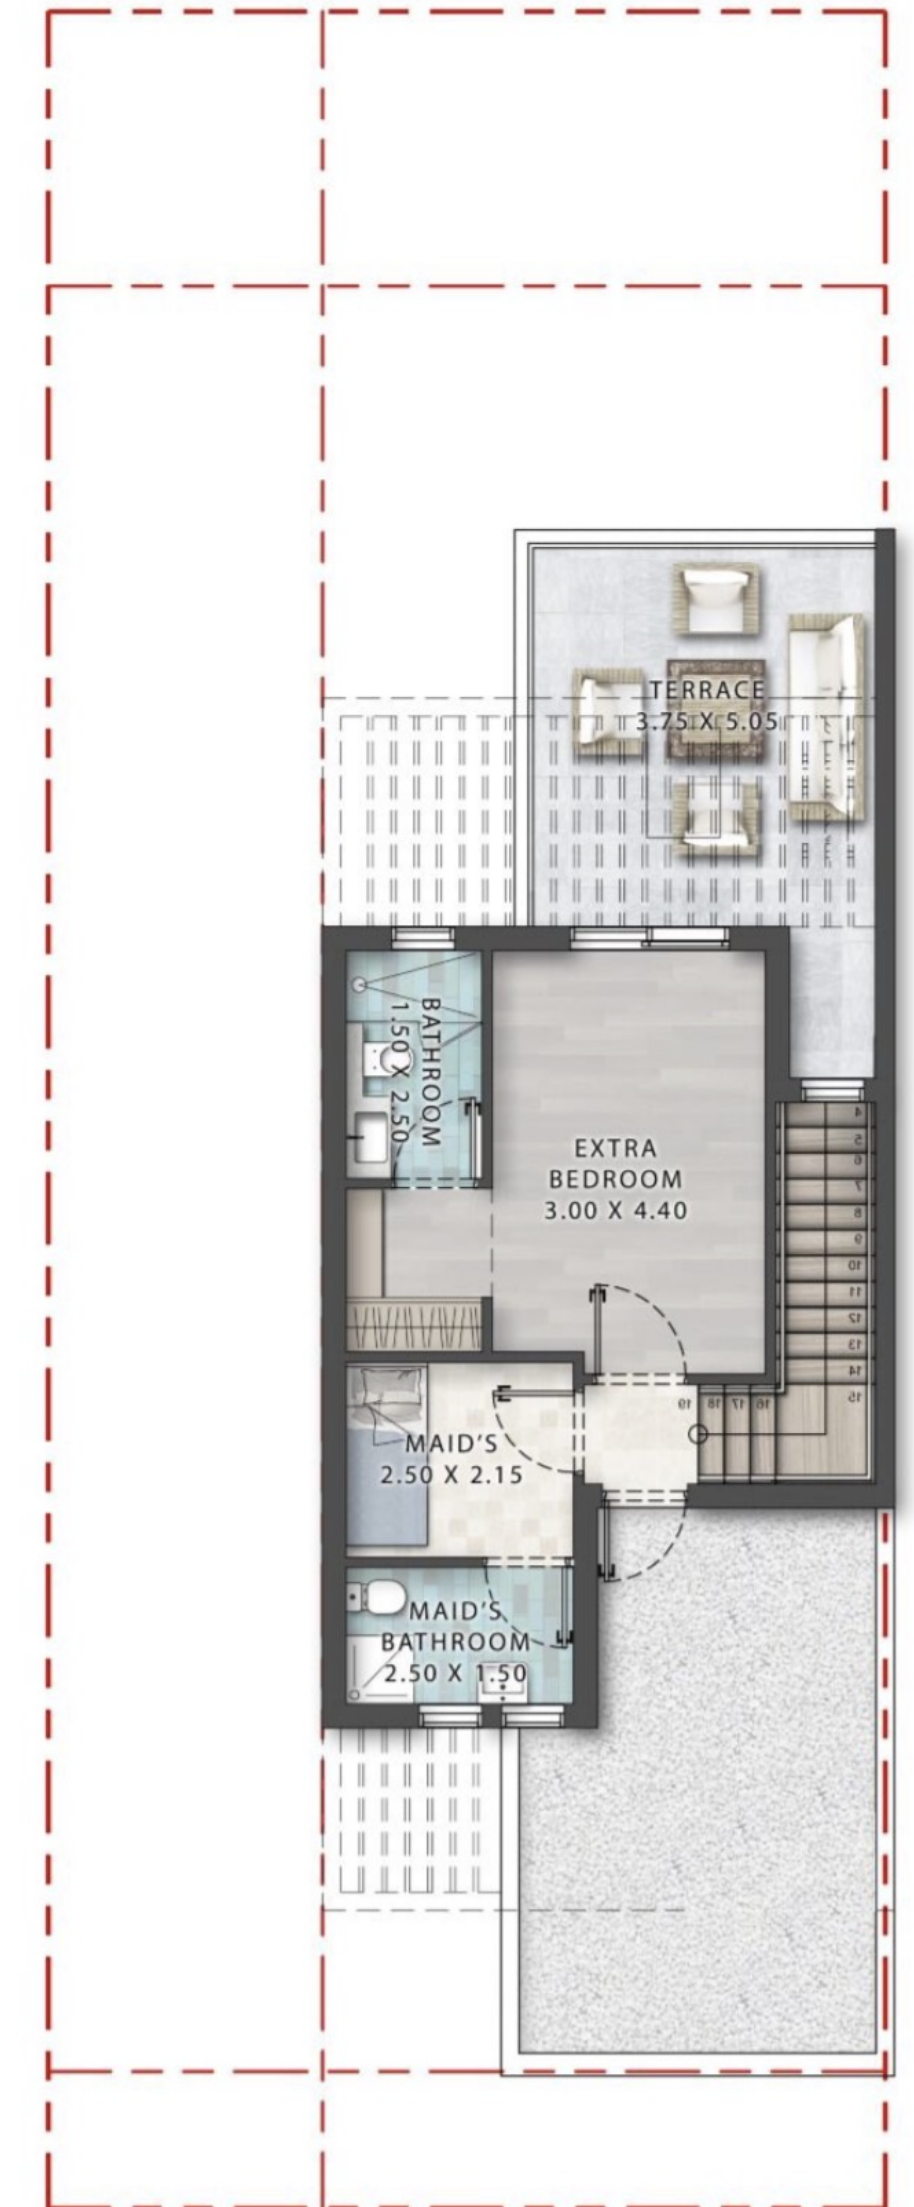

ISLANDS

FLOOR PLANS
LV75E - 7BR + GYM + MAID
 Total Sellable Area:
 1587 SQ.M / 17,078 SQ.FT

GROUND FLOOR

FIRST FLOOR

SECOND FLOOR

BASEMENT

I
S
L
A
N
D
S

FLOOR PLANS
LV55E - 6BR + GYM + MAID

Total Sellable Area:
991 SQ.M / 10,671 SQ.FT

I
S
L
A
N
D
S

FLOOR PLANS
DIV3 - 6BR + MAID
Total Sellable Area:
412 SQ.M / 4,440 SQ.FT

GROUND FLOOR

FIRST FLOOR

I
S
L
A
N
D
S

FLOOR PLANS
DITH-E - 5BR + MAID

Total Sellable Area:
295 SQ.M / 3,178 SQ.FT

GROUND FLOOR

FIRST FLOOR

SECOND FLOOR

I
S
L
A
N
D
S

FLOOR PLANS

DITH-M - 4BR

Total Sellable Area:

205 SQ.M / 2,208 SQ.FT

GROUND FLOOR

FIRST FLOOR