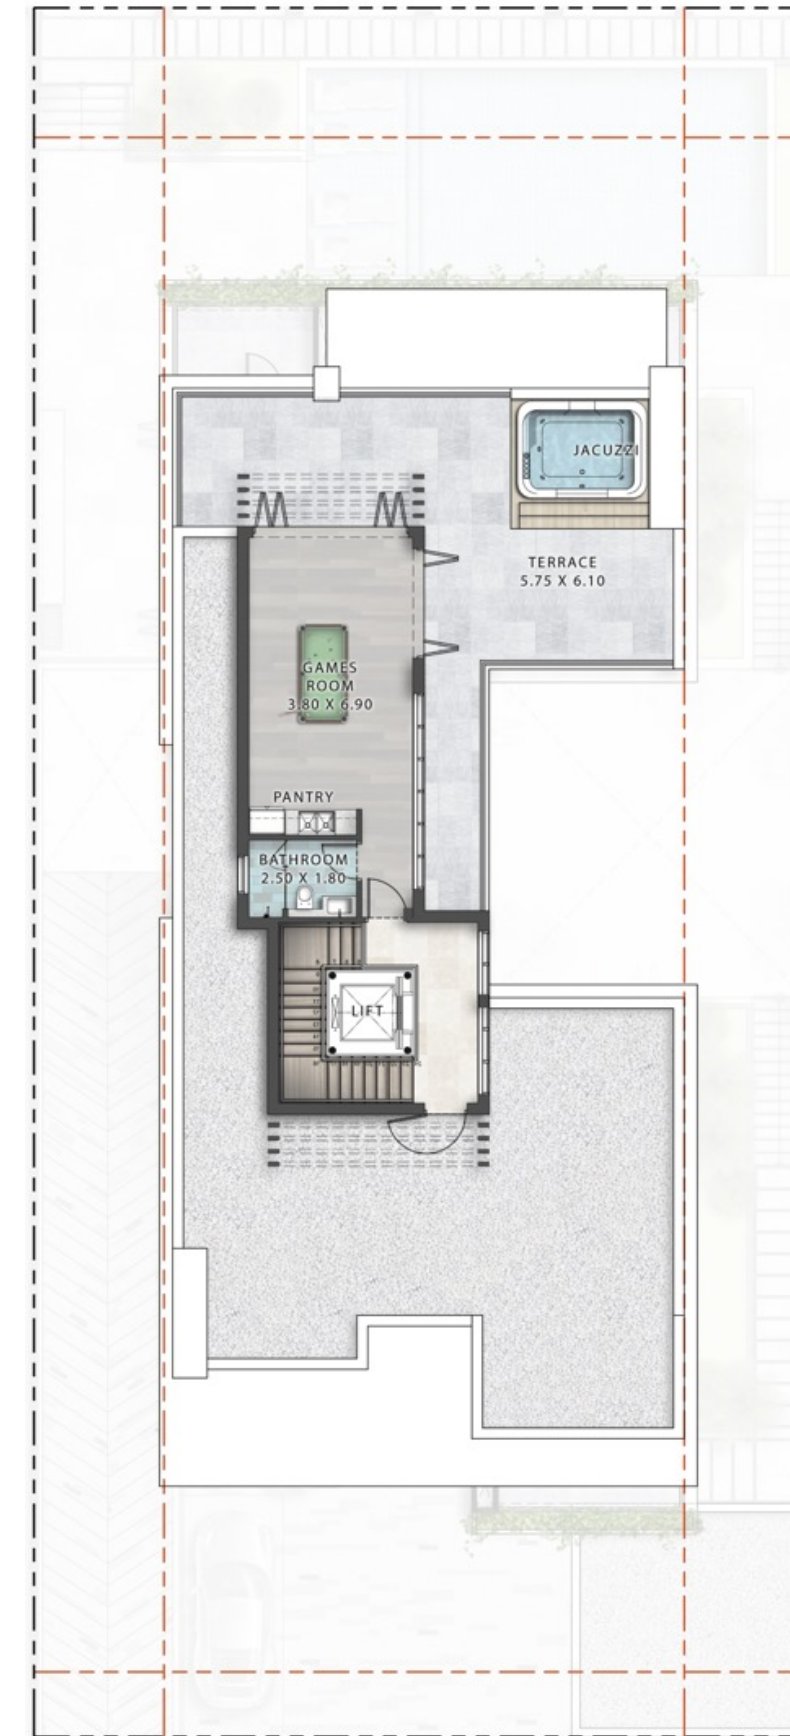

ISLANDS

FLOOR PLANS
LV75E - 7BR + GYM + MAID
 Total Sellable Area:
 1587 SQ.M / 17,078 SQ.FT

GROUND FLOOR

FIRST FLOOR

SECOND FLOOR

BASEMENT

I
S
L
A
N
D
S

FLOOR PLANS
LV55E - 6BR + GYM + MAID

Total Sellable Area:
991 SQ.M / 10,671 SQ.FT

I
S
L
A
N
D
S

FLOOR PLANS
DIV3 - 6BR + MAID
Total Sellable Area:
412 SQ.M / 4,440 SQ.FT

GROUND FLOOR

FIRST FLOOR

I
S
L
A
N
D
S

FLOOR PLANS
DITH-E - 5BR + MAID

Total Sellable Area:
295 SQ.M / 3,178 SQ.FT

GROUND FLOOR

FIRST FLOOR

SECOND FLOOR

I
S
L
A
N
D
S

FLOOR PLANS

DITH-M - 4BR

Total Sellable Area:

205 SQ.M / 2,208 SQ.FT

GROUND FLOOR

FIRST FLOOR