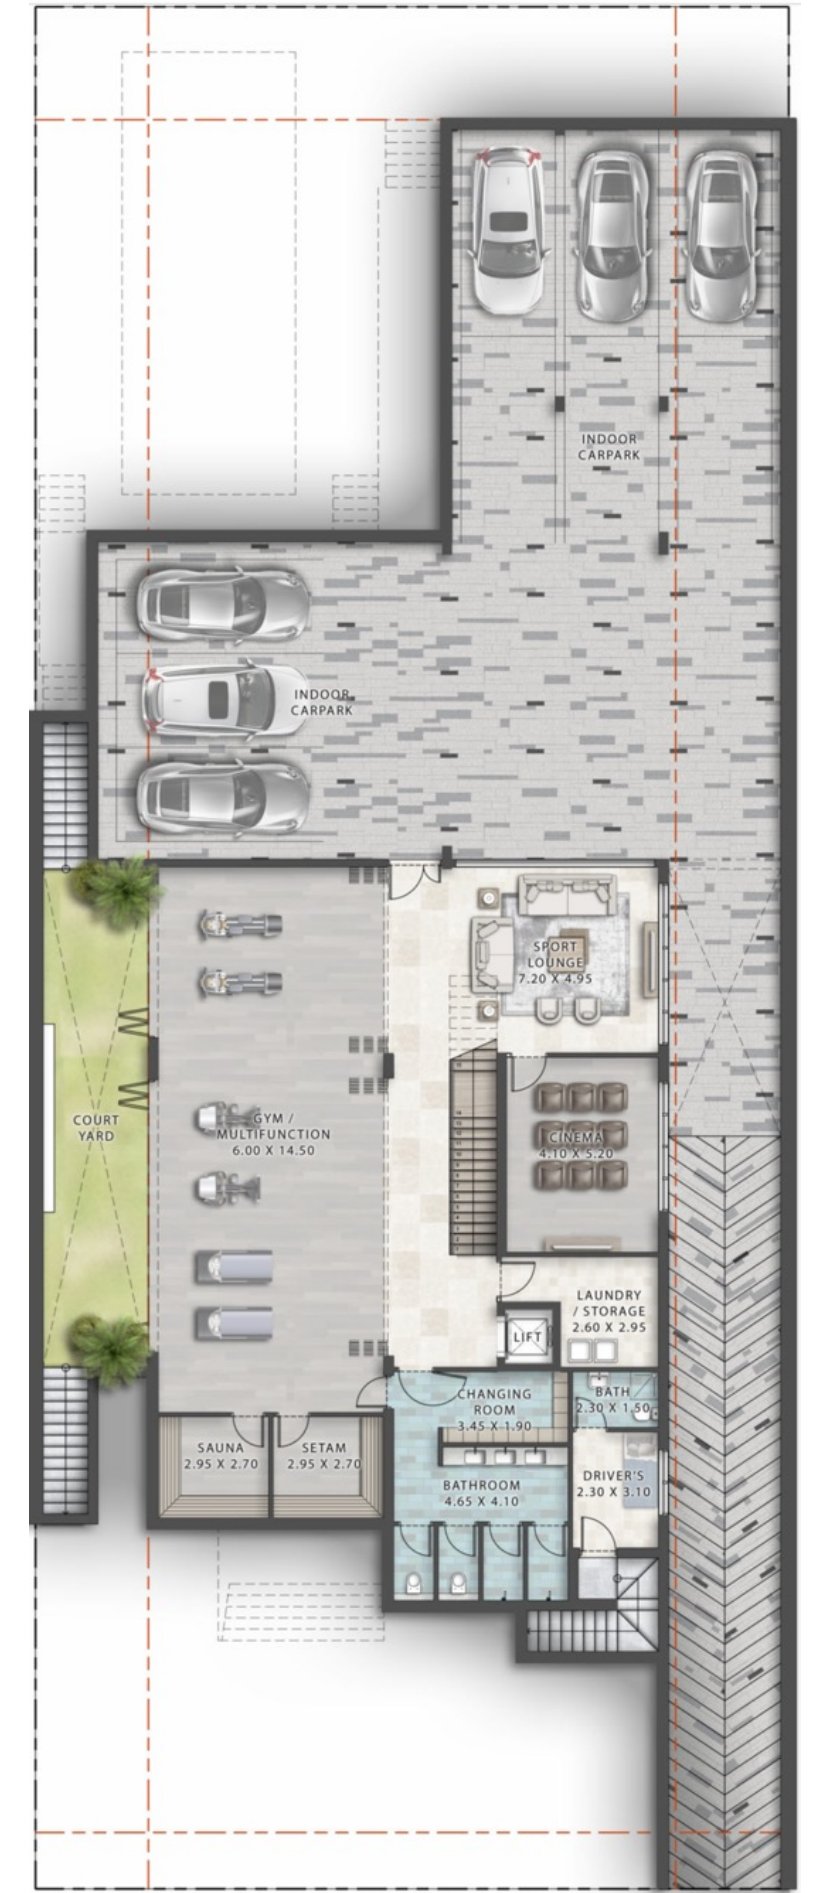

ISLANDS

FLOOR PLANS
LV75E - 7BR + GYM + MAID
 Total Sellable Area:
 1587 SQ.M / 17,078 SQ.FT

GROUND FLOOR

FIRST FLOOR

SECOND FLOOR

BASEMENT

I
S
L
A
N
D
S

FLOOR PLANS
LV55E - 6BR + GYM + MAID

Total Sellable Area:
991 SQ.M / 10,671 SQ.FT

I
S
L
A
N
D
S

FLOOR PLANS
DIV3 - 6BR + MAID
Total Sellable Area:
412 SQ.M / 4,440 SQ.FT

GROUND FLOOR

FIRST FLOOR

I
S
L
A
N
D
S

FLOOR PLANS
DITH-E - 5BR + MAID

Total Sellable Area:
295 SQ.M / 3,178 SQ.FT

GROUND FLOOR

FIRST FLOOR

SECOND FLOOR

I
S
L
A
N
D
S

FLOOR PLANS

DITH-M - 4BR

Total Sellable Area:

205 SQ.M / 2,208 SQ.FT

GROUND FLOOR

FIRST FLOOR