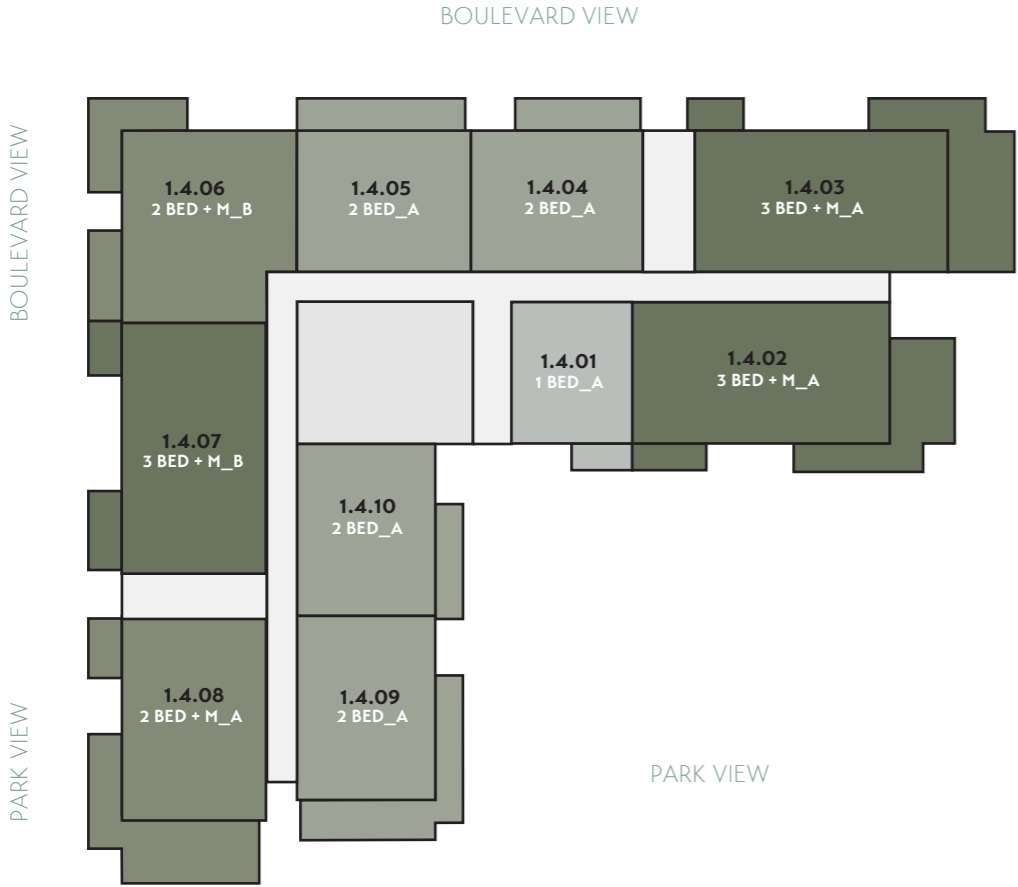

Ground Floor

First Floor

Key

- 2 BEDROOM DPLX
- 2 BEDROOM + MAID DPLX
- 3 BEDROOM + MAID DPLX
- 1 BEDROOM
- 2 BEDROOM
- 2 BEDROOM + MAID
- 3 BEDROOM + MAID
- COMMUNAL
- CORE

Site Plan

SAMA YAS

BUILDING 1

Second Floor

Third Floor

Key

- 1 BEDROOM
- 2 BEDROOM
- 2 BEDROOM + MAID
- 3 BEDROOM + MAID
- COMMUNAL
- CORE

Site Plan

NOT TO SCALE. INDICATIVE ONLY.

SAMA YAS

BUILDING 1

Fourth Floor

Fifth Floor

Key

- 1 BEDROOM
- 2 BEDROOM
- 2 BEDROOM + MAID
- 3 BEDROOM + MAID
- COMMUNAL
- CORE

Site Plan

NOT TO SCALE. INDICATIVE ONLY.

SAMA YAS

BUILDING 1

Sixth Floor

Seventh Floor

Key

- 1 BEDROOM
- 2 BEDROOM
- 2 BEDROOM + MAID
- 3 BEDROOM + MAID
- COMMUNAL
- CORE

Site Plan

NOT TO SCALE. INDICATIVE ONLY.

SAMA YAS

BUILDING 2

Ground Floor