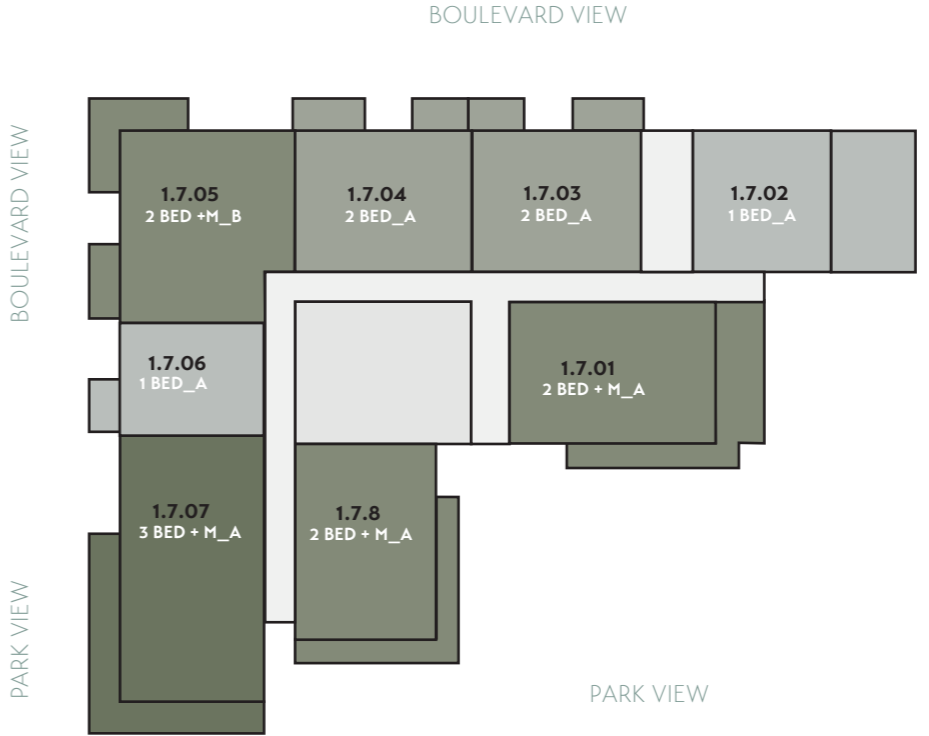

Third Floor

Key

- 1 BEDROOM
- 2 BEDROOM
- 2 BEDROOM + MAID
- 3 BEDROOM + MAID
- COMMUNAL
- CORE

Site Plan

NOT TO SCALE. INDICATIVE ONLY.

SAMA YAS

BUILDING 1

Fourth Floor

Fifth Floor

Key

- 1 BEDROOM
- 2 BEDROOM
- 2 BEDROOM + MAID
- 3 BEDROOM + MAID
- COMMUNAL
- CORE

Site Plan

NOT TO SCALE. INDICATIVE ONLY.

SAMA YAS

BUILDING 1

Sixth Floor

Seventh Floor

Key

- 1 BEDROOM
- 2 BEDROOM
- 2 BEDROOM + MAID
- 3 BEDROOM + MAID
- COMMUNAL
- CORE

Site Plan

NOT TO SCALE. INDICATIVE ONLY.

SAMA YAS

BUILDING 2

Ground Floor

First Floor

Key

- 1 BEDROOM
- 2 BEDROOM
- 2 BEDROOM + MAID
- 3 BEDROOM + MAID
- 2 BEDROOM DPLX
- 2 BEDROOM + MAID DPLX
- 3 BEDROOM + MAID DPLX
- COMMUNAL
- CORE

Site Plan

SAMA YAS

BUILDING 2

Second Floor

Third Floor