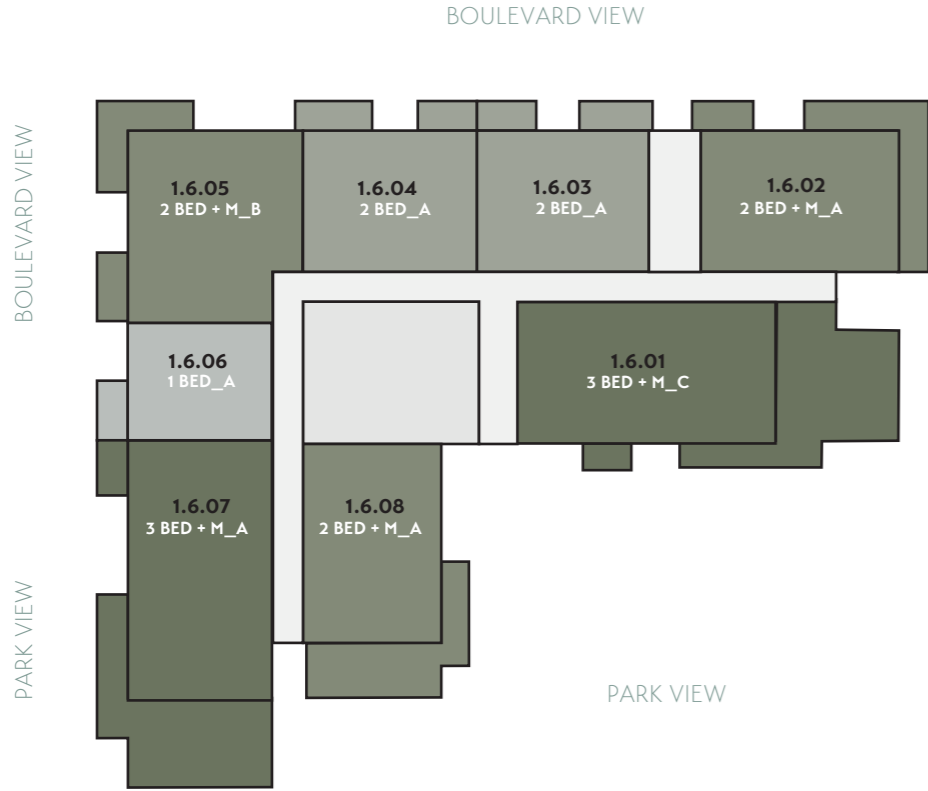

Third Floor

Key

- 1 BEDROOM
- 2 BEDROOM
- 2 BEDROOM + MAID
- 3 BEDROOM + MAID
- COMMUNAL
- CORE

Site Plan

NOT TO SCALE. INDICATIVE ONLY.

SAMA YAS

BUILDING 1

Fourth Floor

Fifth Floor

Key

- 1 BEDROOM
- 2 BEDROOM
- 2 BEDROOM + MAID
- 3 BEDROOM + MAID
- COMMUNAL
- CORE

Site Plan

NOT TO SCALE. INDICATIVE ONLY.

SAMA YAS

BUILDING 1

Sixth Floor

Seventh Floor

Key

- 1 BEDROOM
- 2 BEDROOM
- 2 BEDROOM + MAID
- 3 BEDROOM + MAID
- COMMUNAL
- CORE

Site Plan

NOT TO SCALE. INDICATIVE ONLY.

SAMA YAS

BUILDING 2

Ground Floor

First Floor

Key

- 1 BEDROOM
- 2 BEDROOM
- 2 BEDROOM + MAID
- 3 BEDROOM + MAID
- 2 BEDROOM DPLX
- 2 BEDROOM + MAID DPLX
- 3 BEDROOM + MAID DPLX
- COMMUNAL
- CORE

Site Plan

SAMA YAS

BUILDING 2

Second Floor

Third Floor