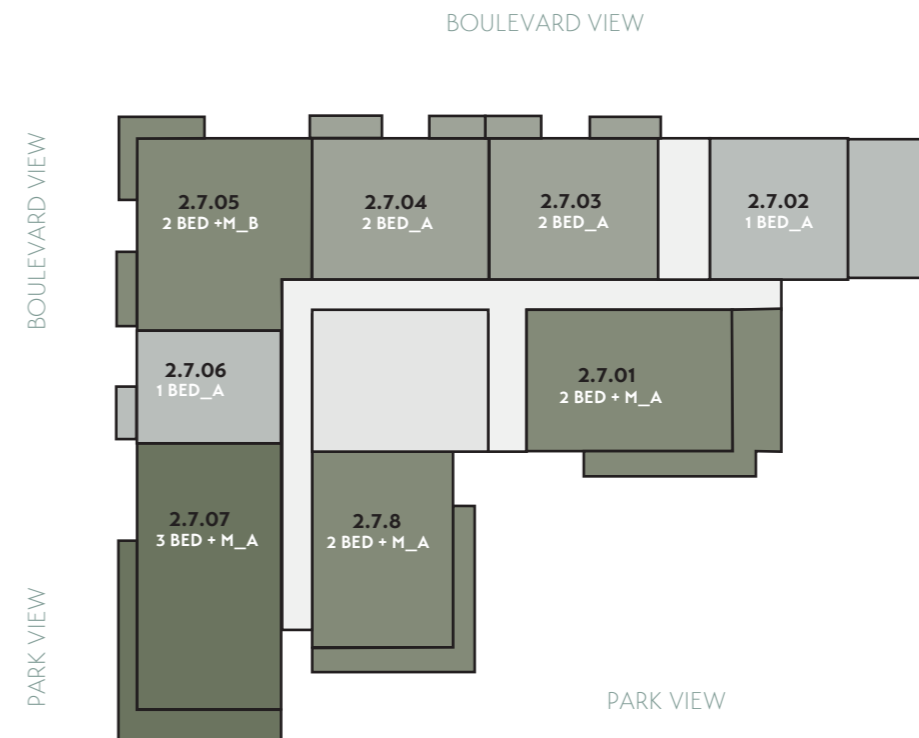

Key

- 1 BEDROOM
- 2 BEDROOM
- 2 BEDROOM + MAID
- 3 BEDROOM + MAID
- COMMUNAL
- CORE

Site Plan

SAMA YAS

BUILDING 2

Fourth Floor

Fifth Floor

Key

- 1 BEDROOM
- 2 BEDROOM
- 2 BEDROOM + MAID
- 3 BEDROOM + MAID
- COMMUNAL
- CORE

Site Plan

SAMA YAS

BUILDING 2

Sixth Floor

Seventh Floor

Key

- 1 BEDROOM
- 2 BEDROOM
- 2 BEDROOM + MAID
- 3 BEDROOM + MAID
- COMMUNAL
- CORE

Site Plan

SAMA YAS

BUILDING 3

Ground Floor

First Floor

Key

- 1 BEDROOM
- 2 BEDROOM
- 2 BEDROOM + MAID
- 3 BEDROOM + MAID
- 2 BEDROOM DPLX
- 2 BEDROOM + MAID DPLX
- 3 BEDROOM + MAID DPLX
- COMMUNAL
- CORE

Site Plan

NOT TO SCALE. INDICATIVE ONLY.

SAMA YAS

BUILDING 3

Second Floor

Third Floor

Key

- 1 BEDROOM
- 2 BEDROOM
- 2 BEDROOM + MAID
- 3 BEDROOM + MAID
- COMMUNAL
- CORE

Site Plan