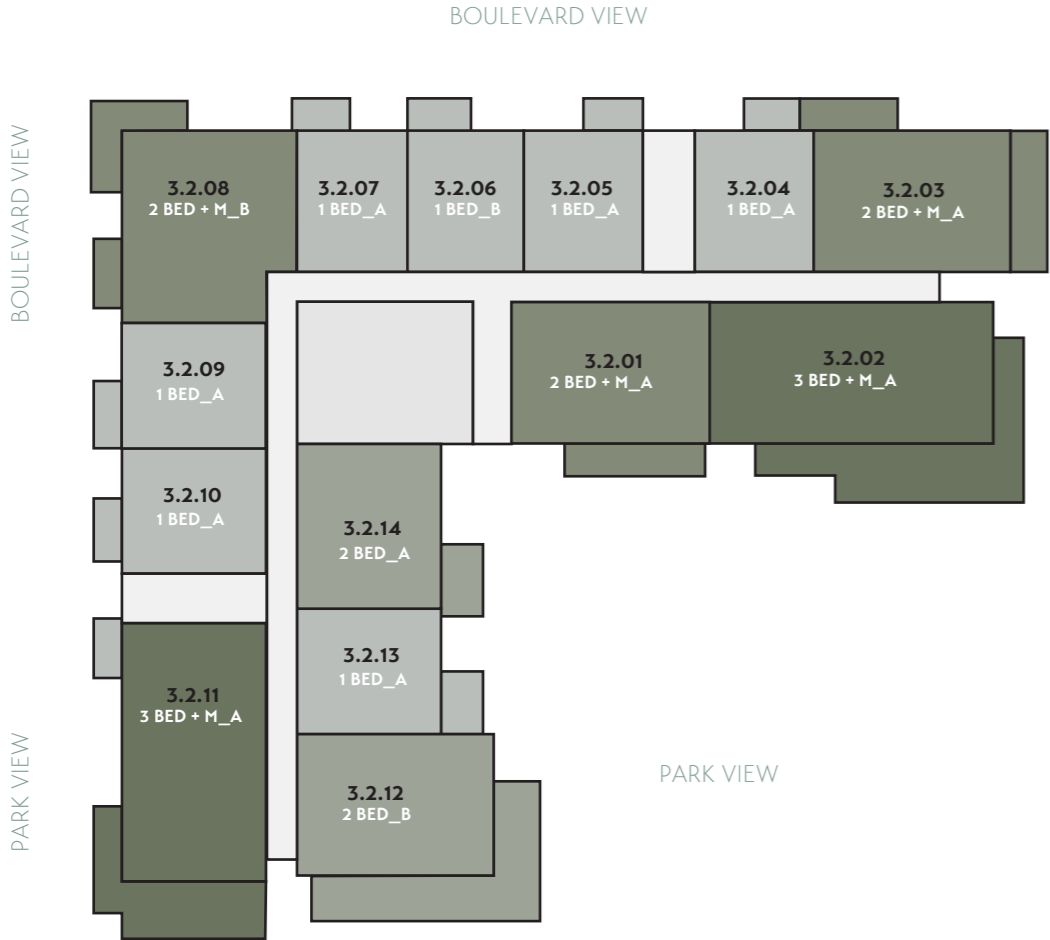

Site Plan

SAMA YAS

BUILDING 3

Ground Floor

First Floor

Key

- 1 BEDROOM
- 2 BEDROOM
- 2 BEDROOM + MAID
- 3 BEDROOM + MAID
- 2 BEDROOM DPLX
- 2 BEDROOM + MAID DPLX
- 3 BEDROOM + MAID DPLX
- COMMUNAL
- CORE

Site Plan

NOT TO SCALE. INDICATIVE ONLY.

SAMA YAS

BUILDING 3

Second Floor

Third Floor

Key

- 1 BEDROOM
- 2 BEDROOM
- 2 BEDROOM + MAID
- 3 BEDROOM + MAID
- COMMUNAL
- CORE

Site Plan