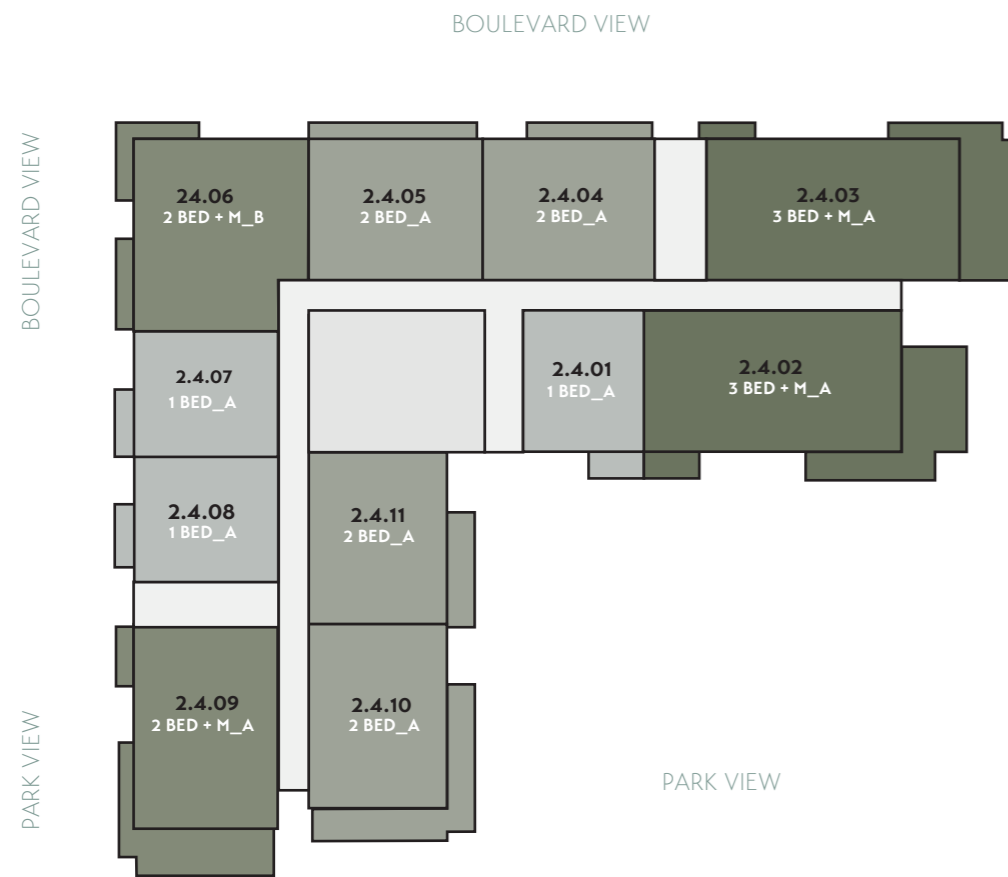

First Floor

Key

- 1 BEDROOM
- 2 BEDROOM
- 2 BEDROOM + MAID
- 3 BEDROOM + MAID
- 2 BEDROOM DPLX
- 2 BEDROOM + MAID DPLX
- 3 BEDROOM + MAID DPLX
- COMMUNAL
- CORE

Site Plan

SAMA YAS

BUILDING 2

Second Floor

Third Floor

Key

- 1 BEDROOM
- 2 BEDROOM
- 2 BEDROOM + MAID
- 3 BEDROOM + MAID
- COMMUNAL
- CORE

Site Plan

SAMA YAS

BUILDING 2

Fourth Floor

Fifth Floor

Key

- 1 BEDROOM
- 2 BEDROOM
- 2 BEDROOM + MAID
- 3 BEDROOM + MAID
- COMMUNAL
- CORE

Site Plan

SAMA YAS

BUILDING 2

Sixth Floor

Seventh Floor

Key

- 1 BEDROOM
- 2 BEDROOM
- 2 BEDROOM + MAID
- 3 BEDROOM + MAID
- COMMUNAL
- CORE