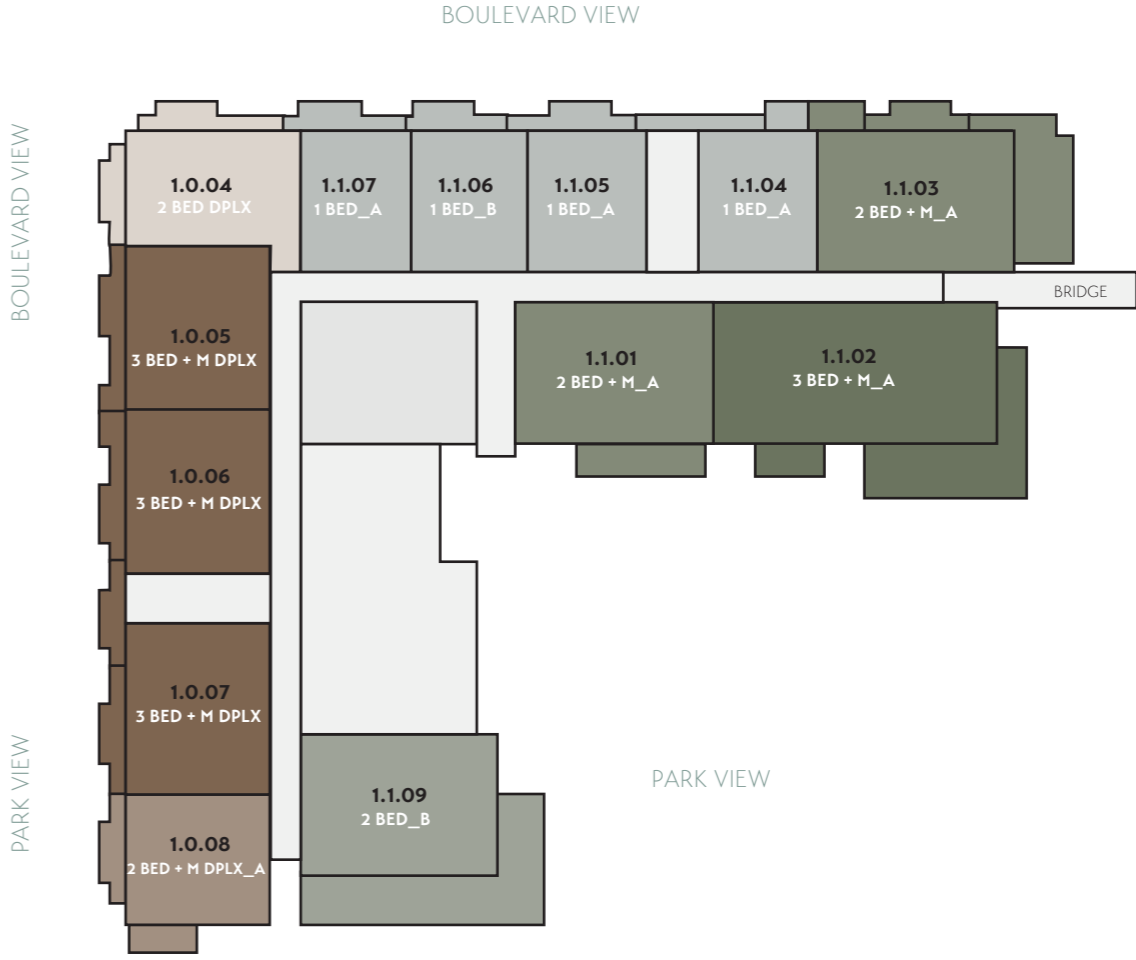

FLOOR PLANS

2-BED DUPLEX

GROUND FLOOR

FIRST FLOOR

FLOOR PLANS

2-BED - TYPE B

FLOOR PLANS

2-BED

FLOOR PLANS

3-BED + MAID UNIT

GROUND FLOOR

FIRST FLOOR

FLOOR PLANS

3-BED + MAID UNIT - TYPE A

SAMA YAS

BUILDING 1

Ground Floor

First Floor

Key

- 2 BEDROOM DPLX
- 2 BEDROOM + MAID DPLX
- 3 BEDROOM + MAID DPLX
- 1 BEDROOM
- 2 BEDROOM
- 2 BEDROOM + MAID
- 3 BEDROOM + MAID
- COMMUNAL
- CORE

Site Plan

SAMA YAS

BUILDING 1

Second Floor

Third Floor

Key

- 1 BEDROOM
- 2 BEDROOM
- 2 BEDROOM + MAID
- 3 BEDROOM + MAID
- COMMUNAL
- CORE

Site Plan

NOT TO SCALE. INDICATIVE ONLY.

SAMA YAS

BUILDING 1

Fourth Floor