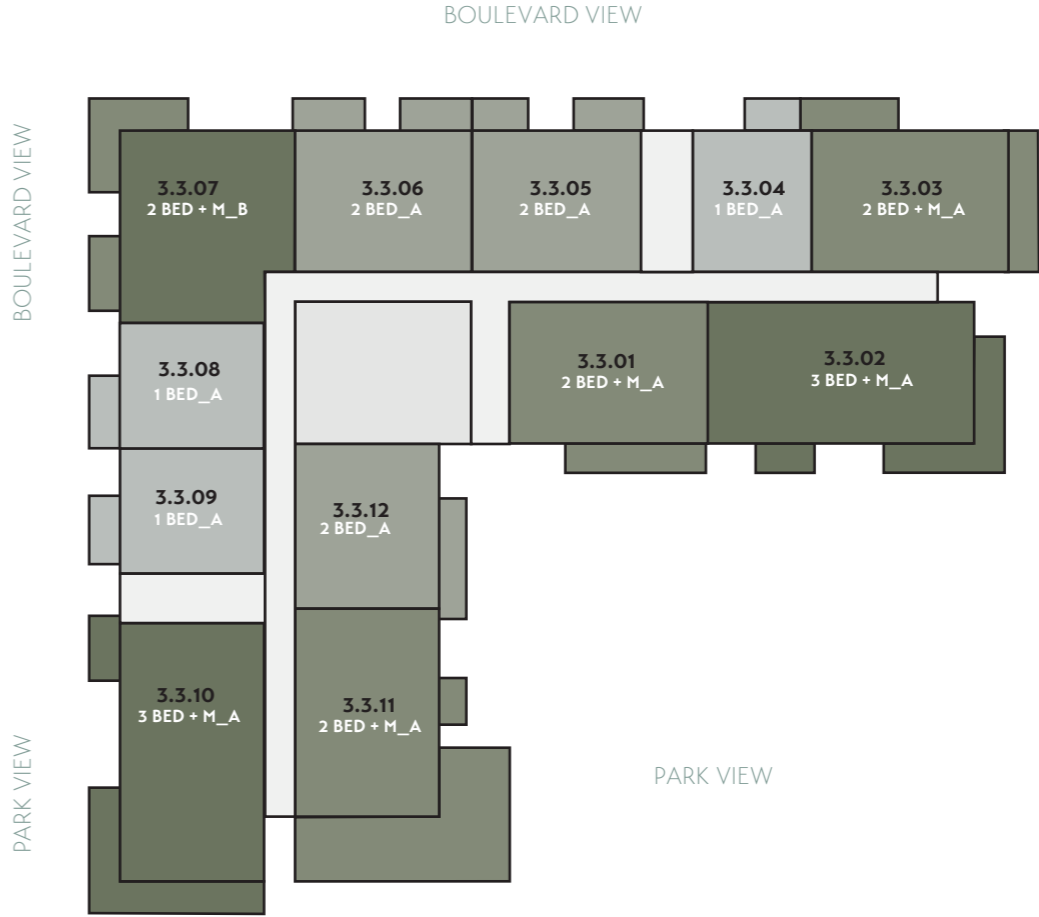

- 1 BEDROOM
- 2 BEDROOM
- 2 BEDROOM + MAID
- 3 BEDROOM + MAID
- COMMUNAL
- CORE

Site Plan

SAMA YAS

BUILDING 2

Sixth Floor

Seventh Floor

Key

- 1 BEDROOM
- 2 BEDROOM
- 2 BEDROOM + MAID
- 3 BEDROOM + MAID
- COMMUNAL
- CORE

Site Plan

SAMA YAS

BUILDING 3

Ground Floor

First Floor

Key

- 1 BEDROOM
- 2 BEDROOM
- 2 BEDROOM + MAID
- 3 BEDROOM + MAID
- 2 BEDROOM DPLX
- 2 BEDROOM + MAID DPLX
- 3 BEDROOM + MAID DPLX
- COMMUNAL
- CORE

Site Plan

NOT TO SCALE. INDICATIVE ONLY.

SAMA YAS

BUILDING 3

Second Floor

Third Floor

Key

- 1 BEDROOM
- 2 BEDROOM
- 2 BEDROOM + MAID
- 3 BEDROOM + MAID
- COMMUNAL
- CORE

Site Plan