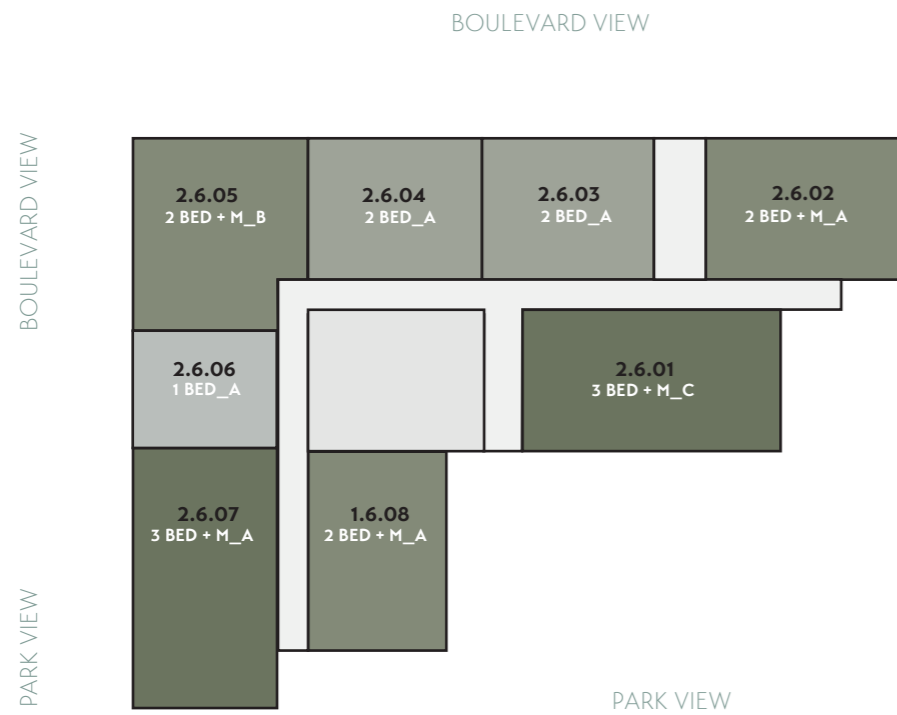

- 1 BEDROOM
- 2 BEDROOM
- 2 BEDROOM + MAID
- 3 BEDROOM + MAID
- COMMUNAL
- CORE

Site Plan

SAMA YAS

BUILDING 2

Sixth Floor

Seventh Floor

Key

- 1 BEDROOM
- 2 BEDROOM
- 2 BEDROOM + MAID
- 3 BEDROOM + MAID
- COMMUNAL
- CORE

Site Plan

SAMA YAS

BUILDING 3

Ground Floor

First Floor

Key

- 1 BEDROOM
- 2 BEDROOM
- 2 BEDROOM + MAID
- 3 BEDROOM + MAID
- 2 BEDROOM DPLX
- 2 BEDROOM + MAID DPLX
- 3 BEDROOM + MAID DPLX
- COMMUNAL
- CORE

Site Plan

NOT TO SCALE. INDICATIVE ONLY.

SAMA YAS

BUILDING 3

Second Floor

Third Floor

Key

- 1 BEDROOM
- 2 BEDROOM
- 2 BEDROOM + MAID
- 3 BEDROOM + MAID
- COMMUNAL
- CORE

Site Plan