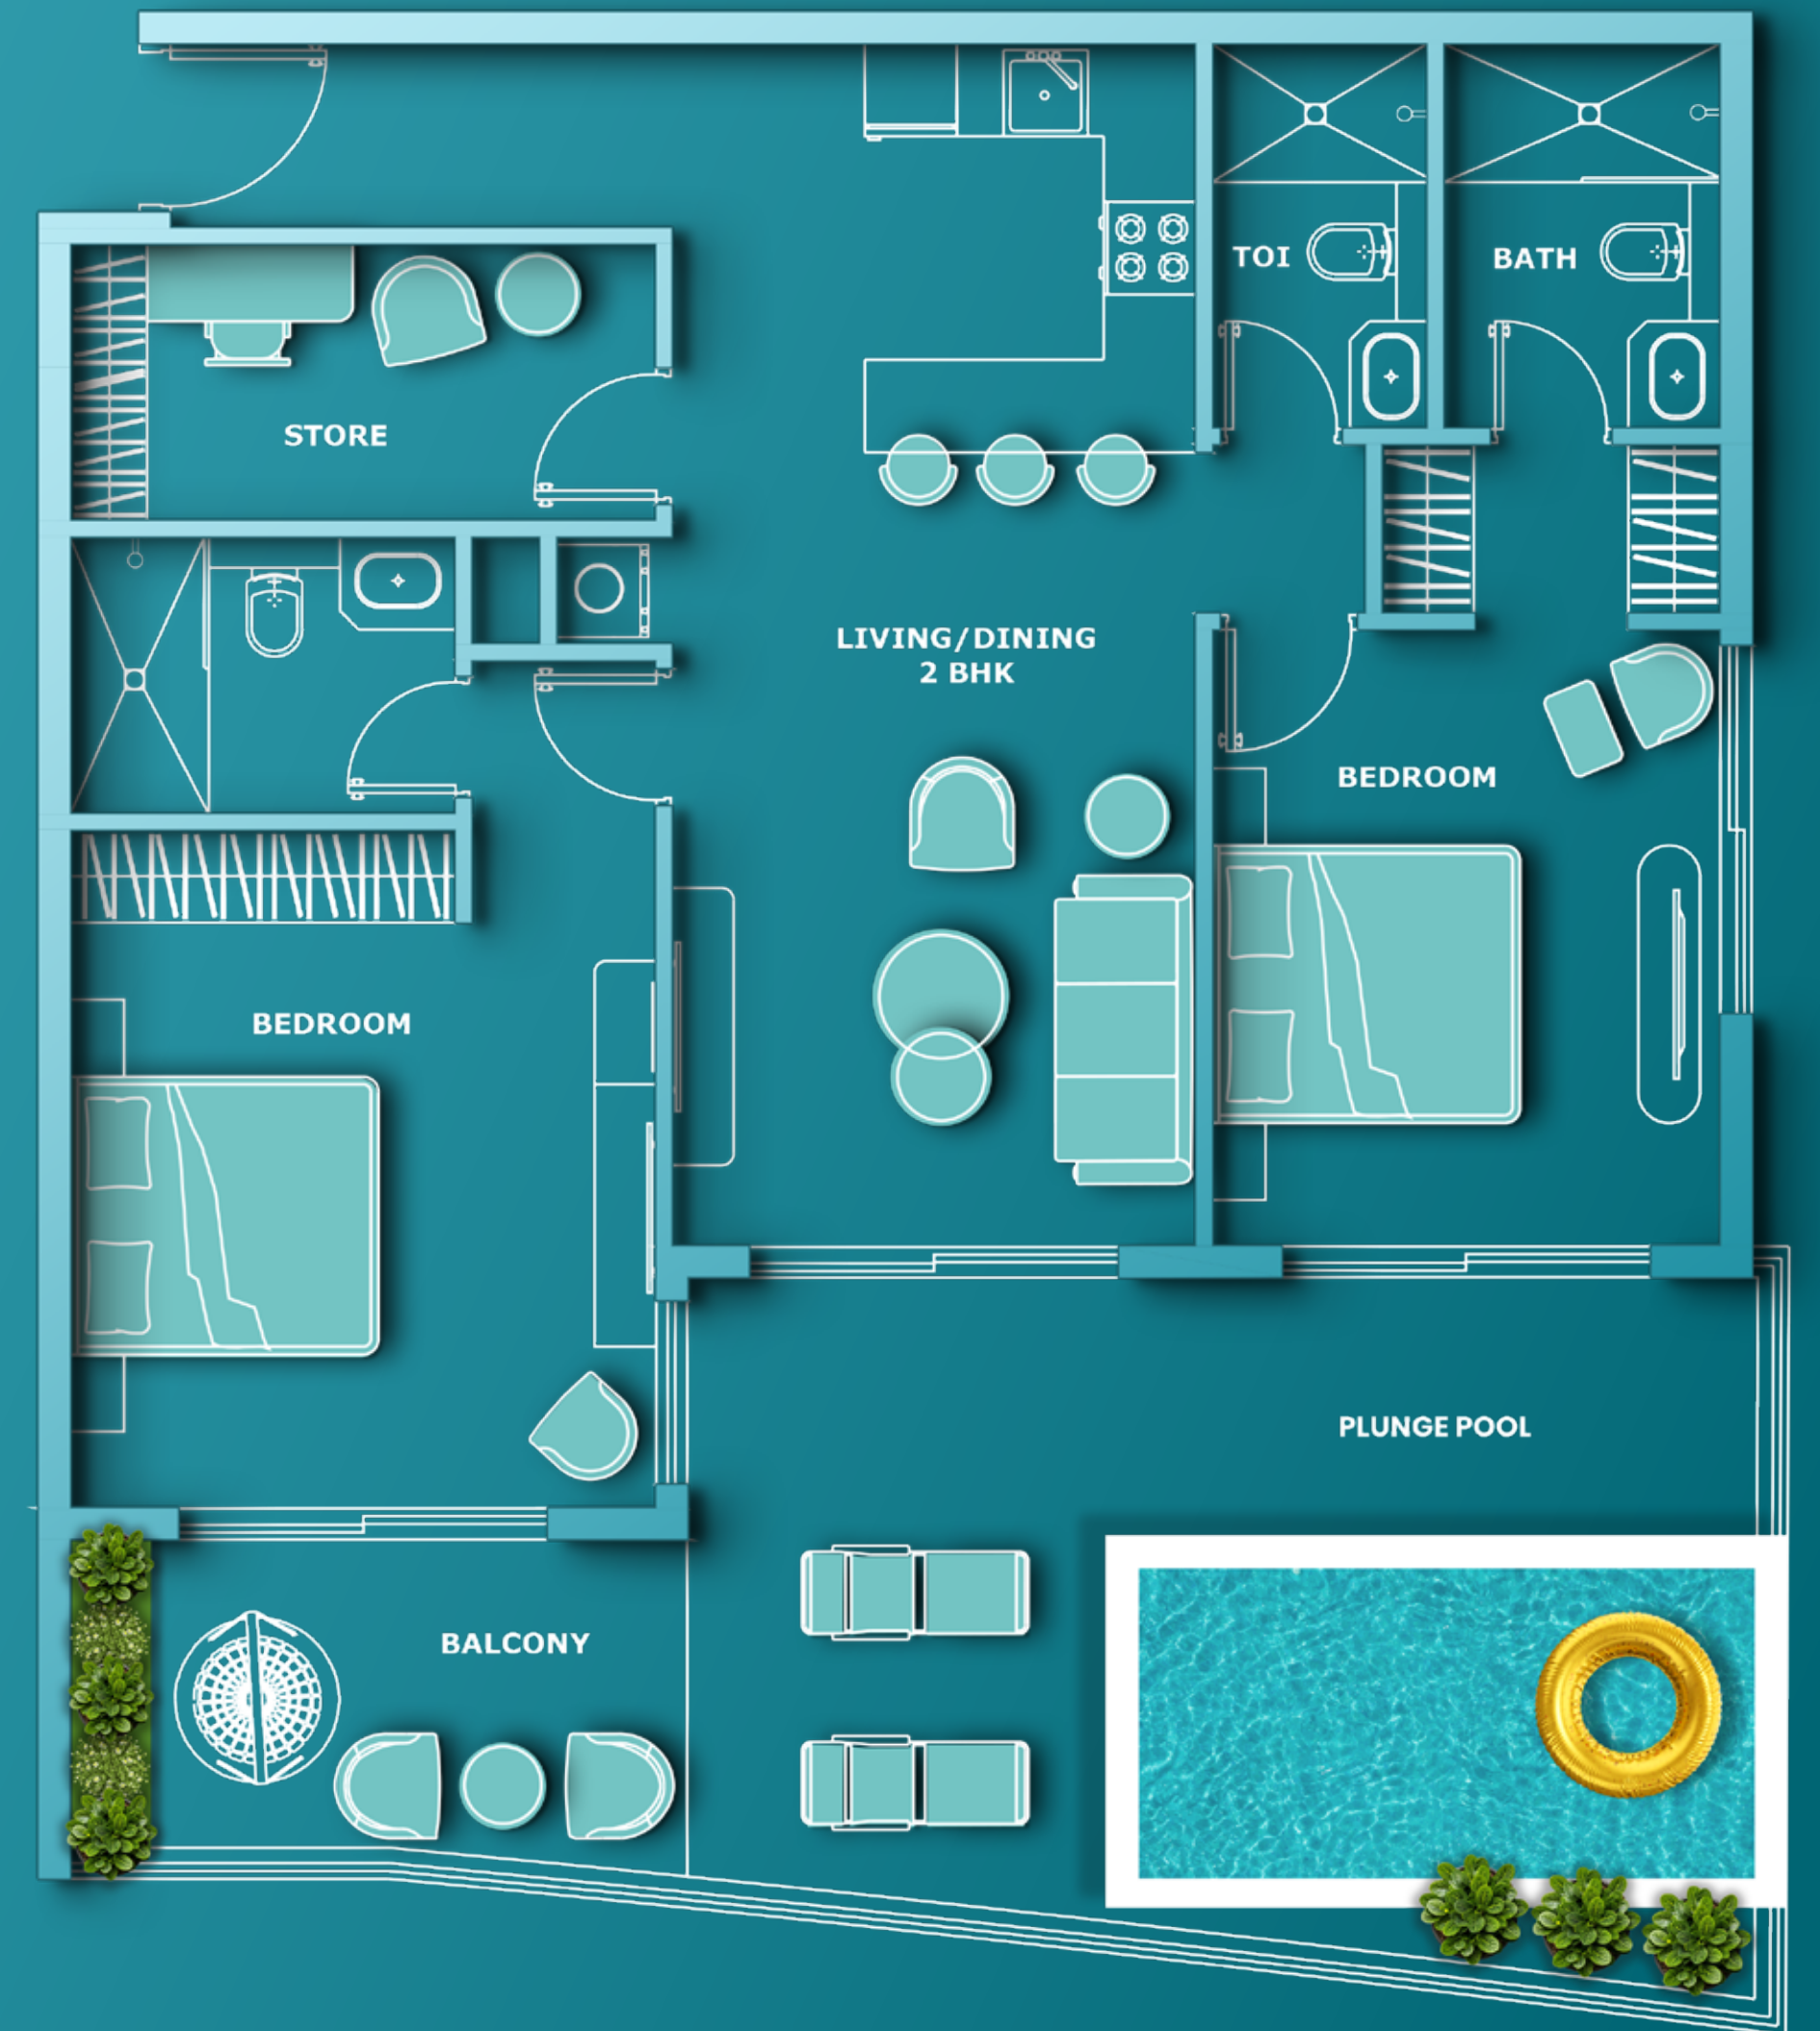

BEDROOM WITH
EN-SUITE BATHROOM

MULTI UTILITY ROOM

GUEST POWDER
BATHROOM

DESIGNER
PRIVATE POOL

OUTDOOR
PARTY LOUNGE

FULLY FITTED
KITCHEN

TERRACE GARDEN
WITH SWING

VINCITORE DESIGNER HOMES