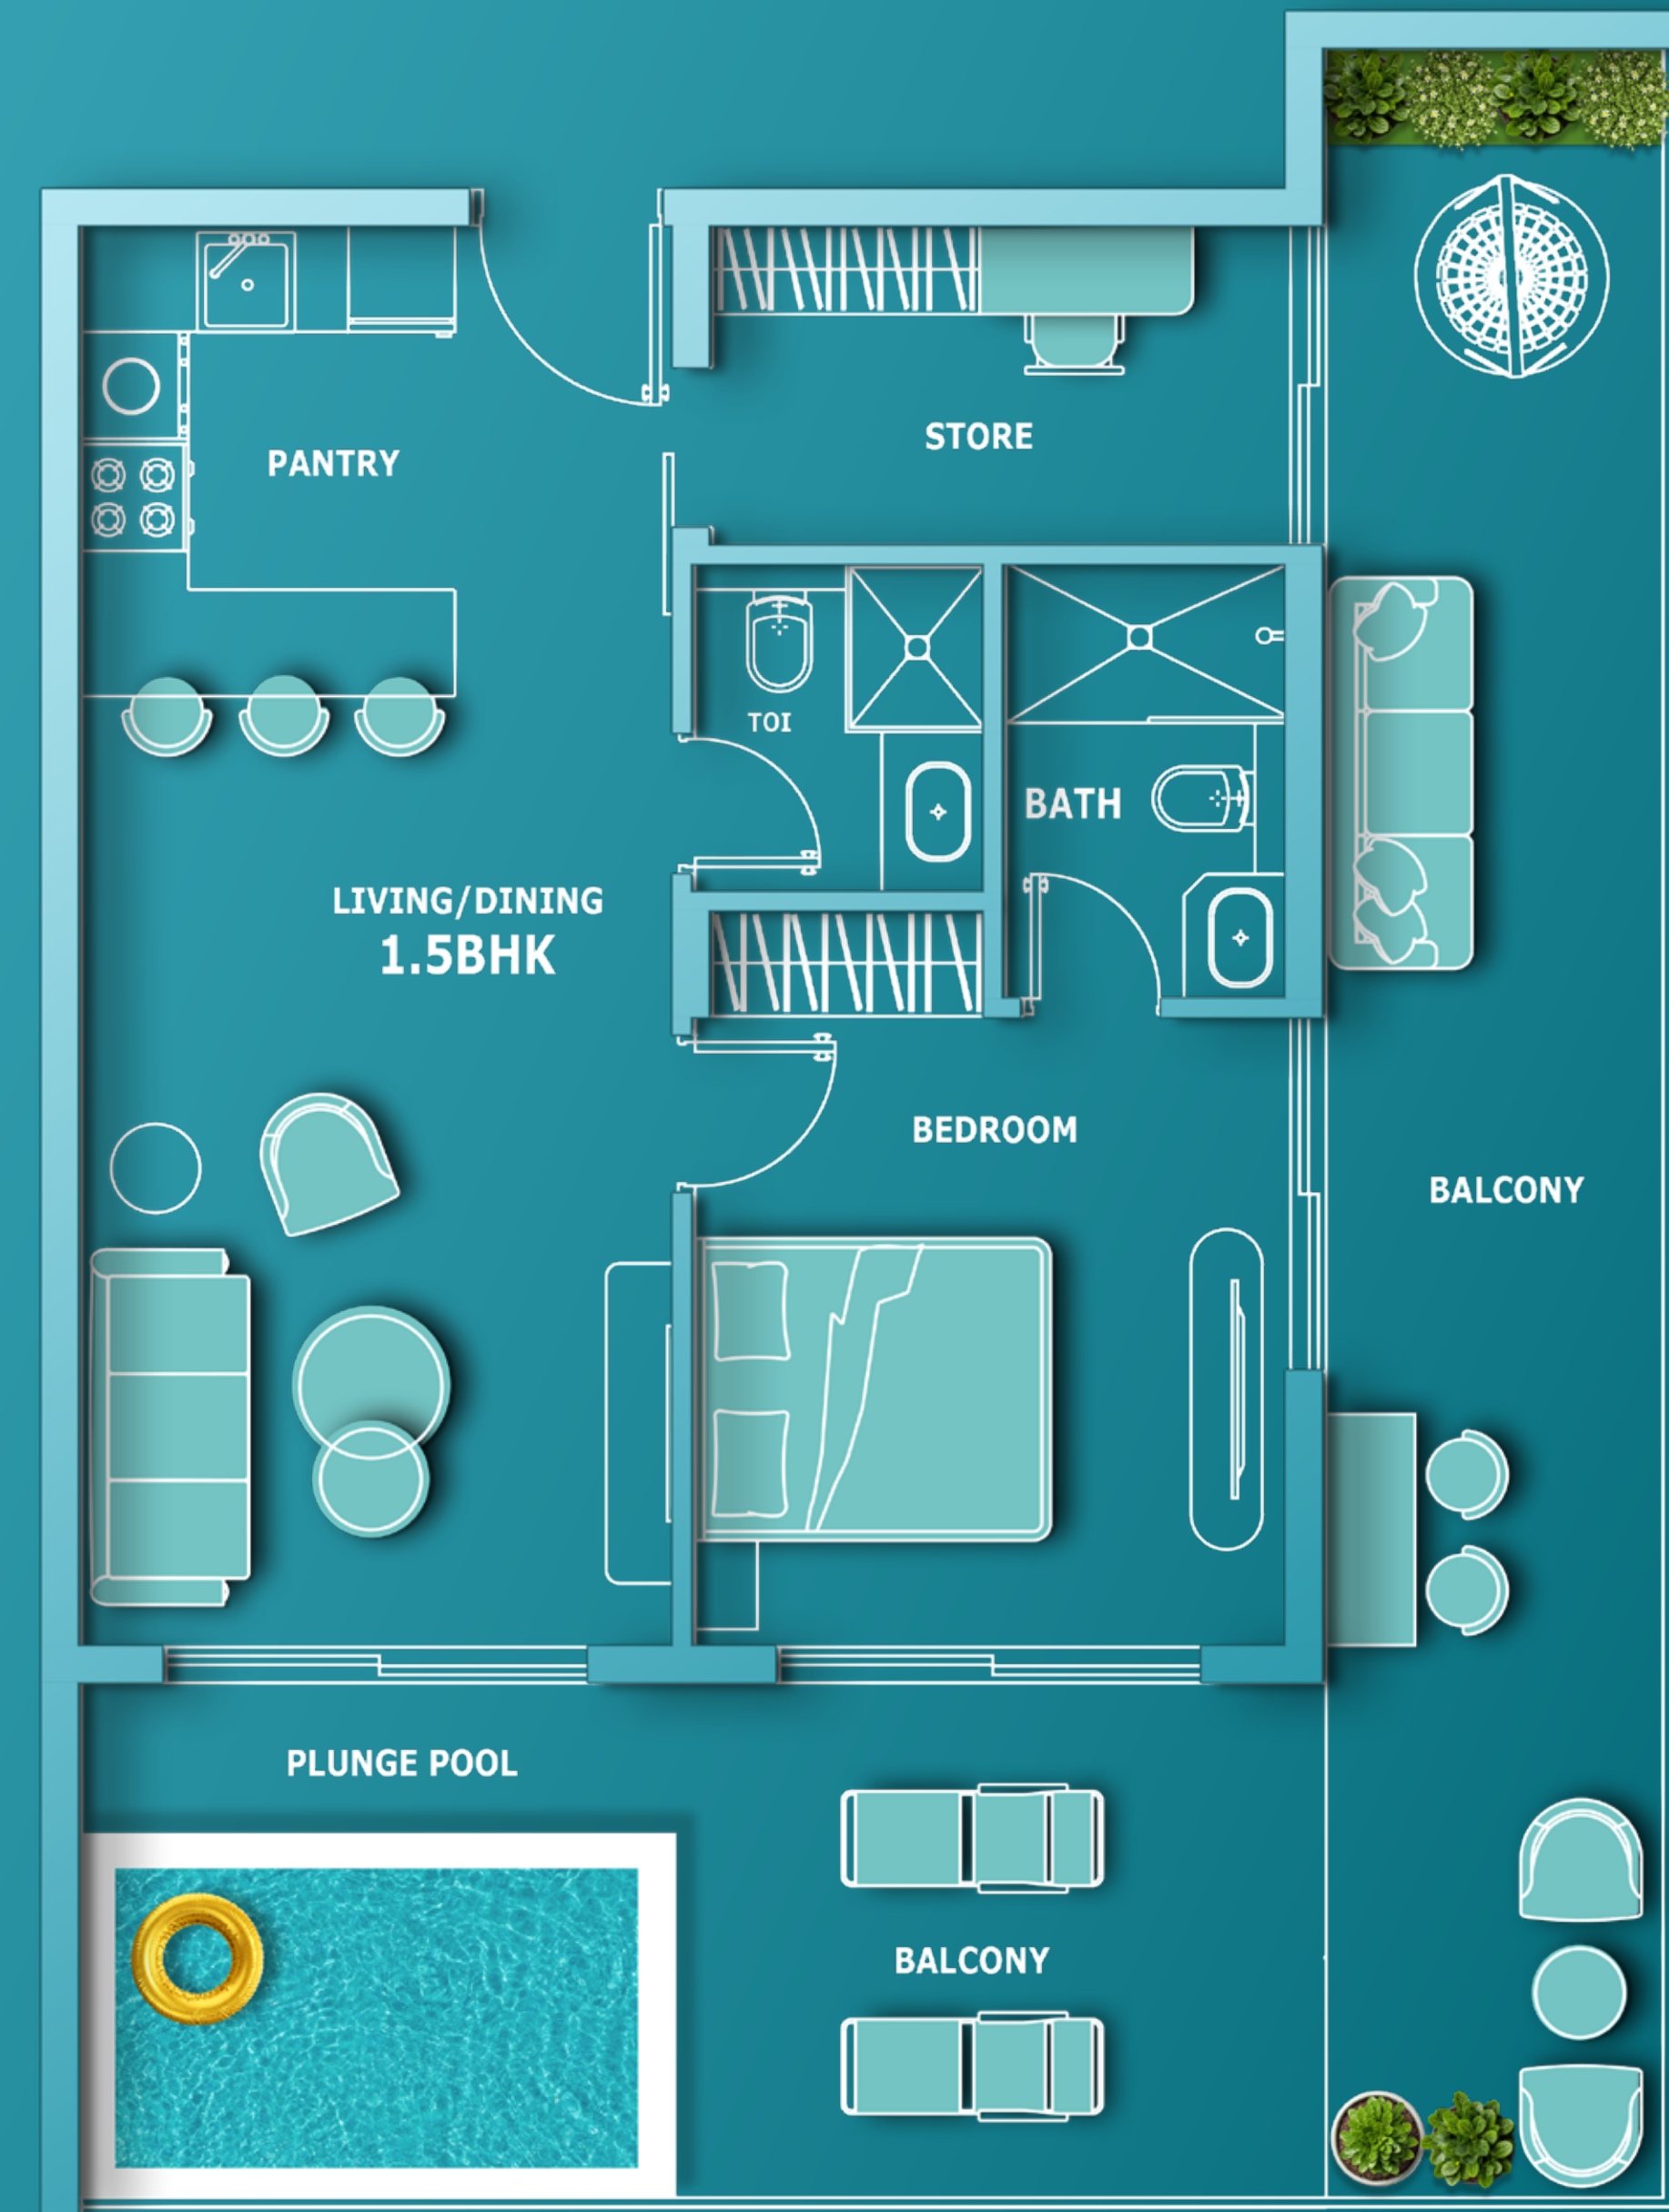

2 FULL
BATHROOM

MULTI UTILITY ROOM

L-SHAPED TERRACE
BALCONY

DESIGNER
PLUNGE POOL

OUTDOOR
LIVING SPACE

PARTY LOUNGE

VINCITORE DESIGNER HOMES

DESIGNER WALL & FALSE CEILING