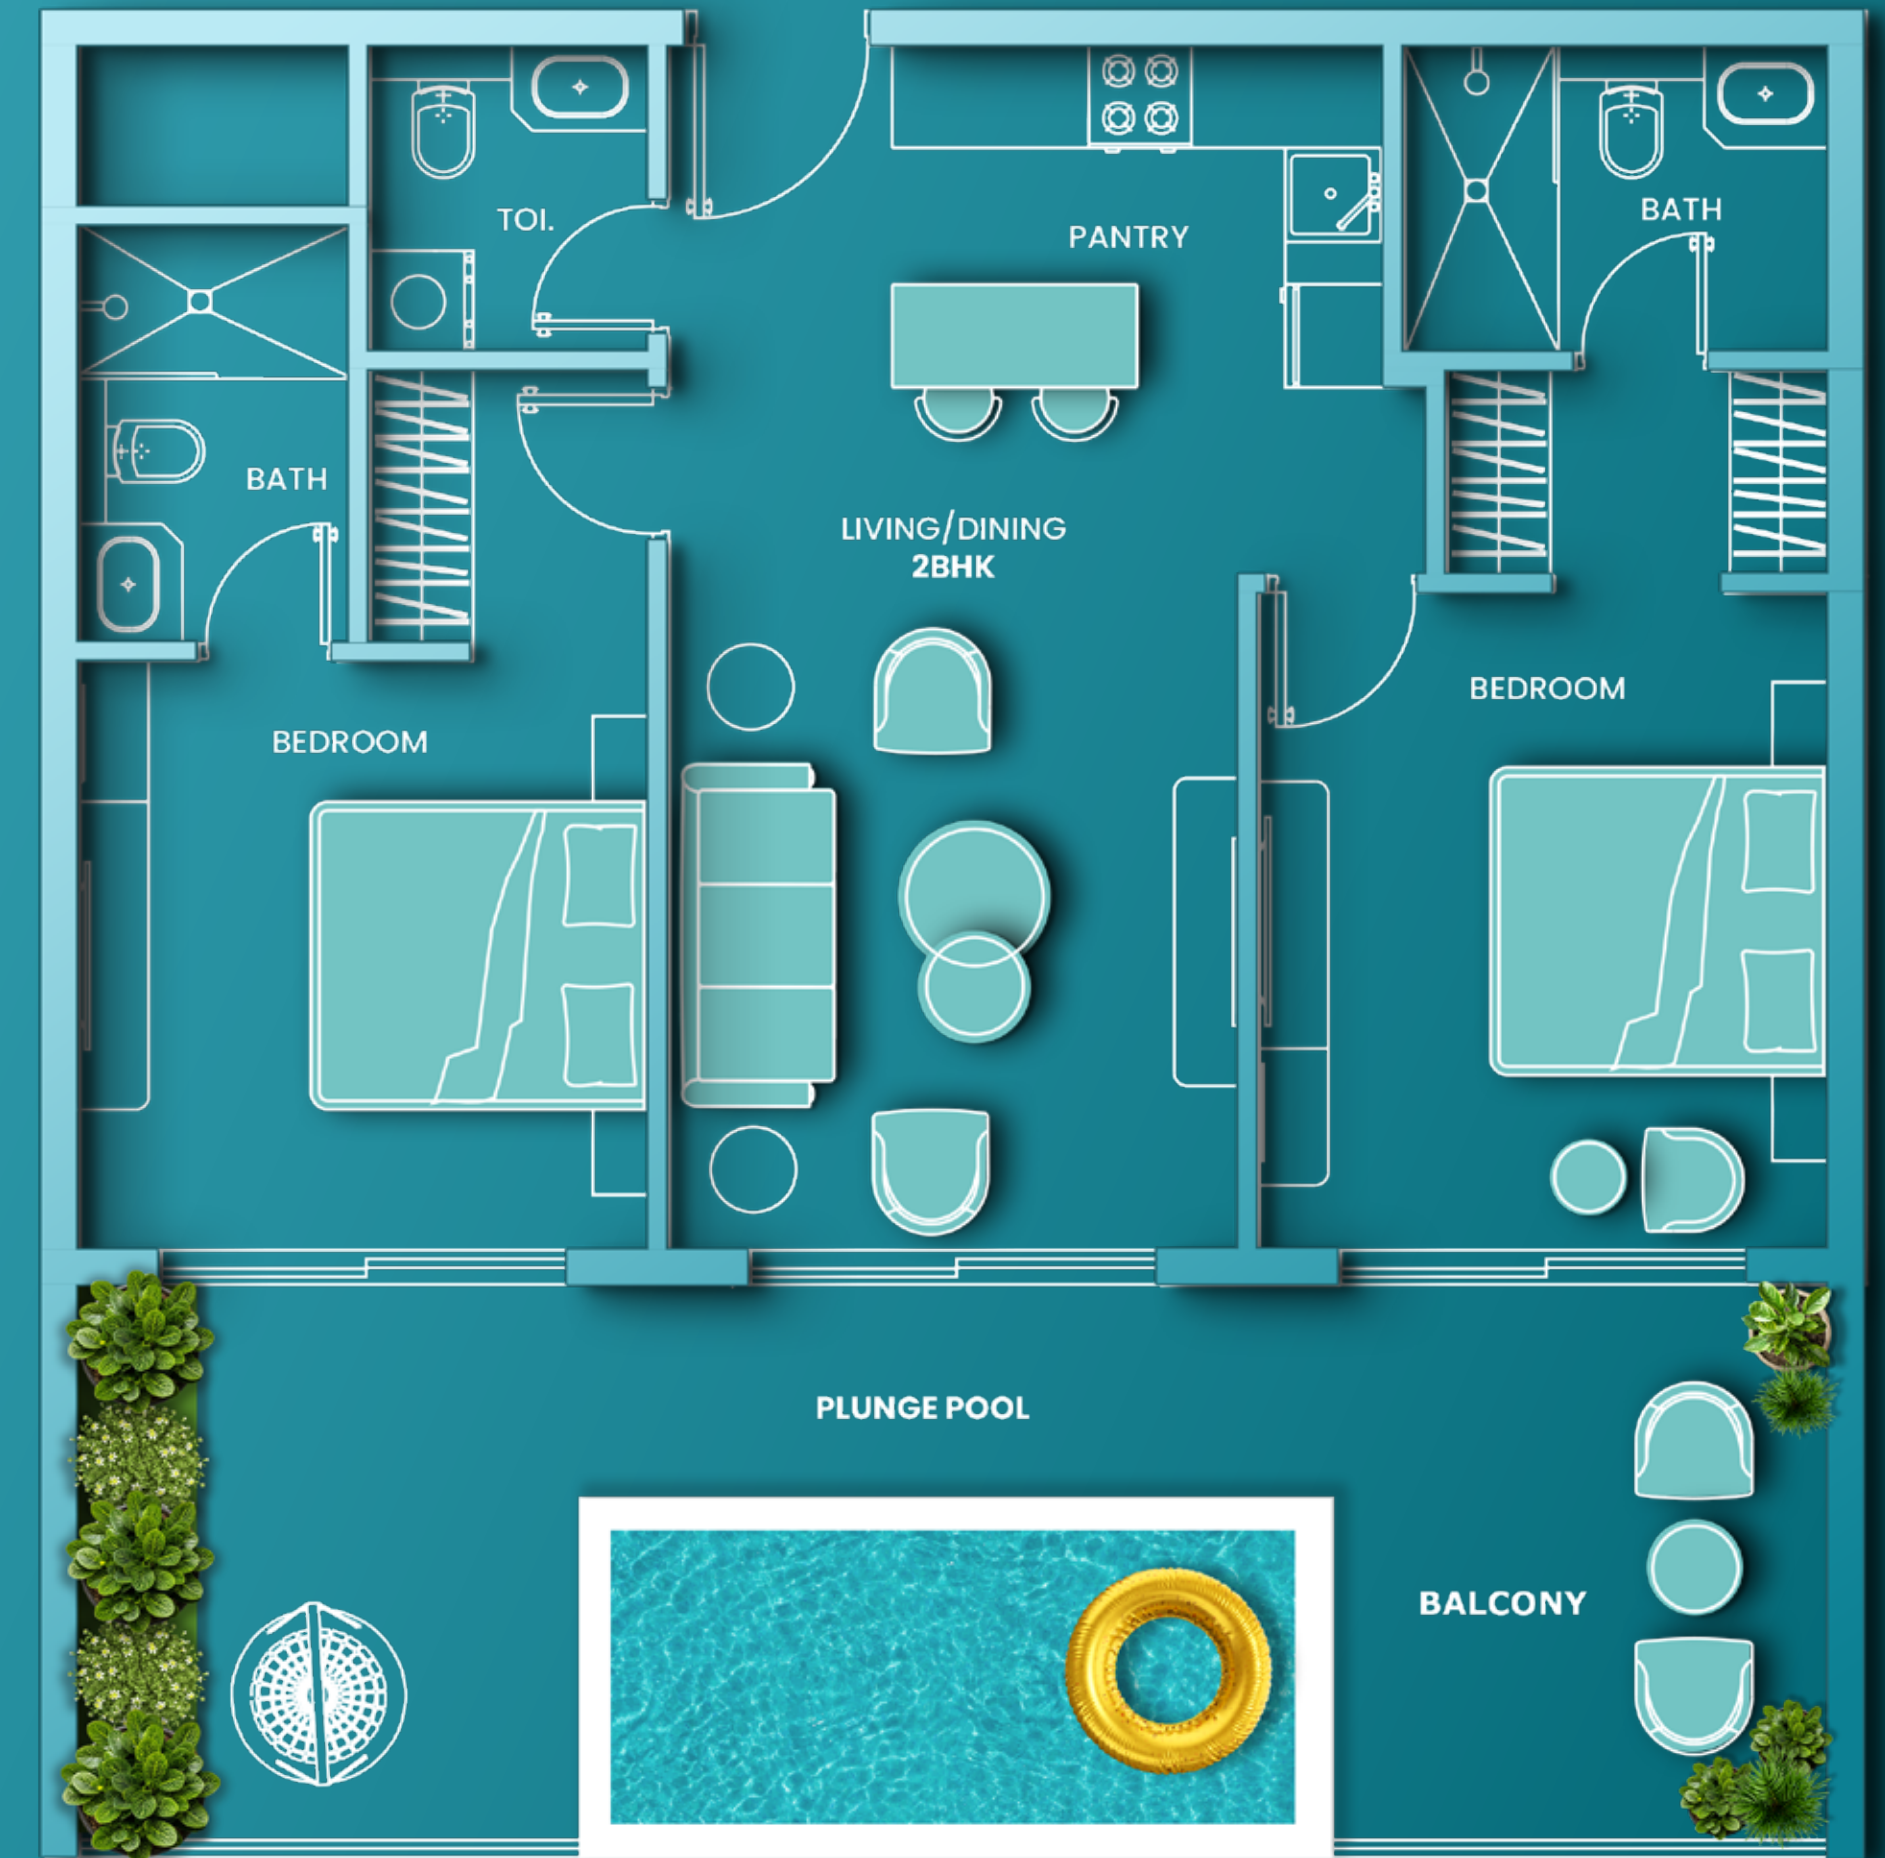

FULLY FITTED
KITCHEN

GUEST POWDER
BATHROOM

TERRACE
BALCONY

DESIGNER
PRIVATE POOL

OUTDOOR
LIVING SPACE

VINCITORE DESIGNER HOMES

DESIGNER WALL & FALSE CEILING

EUROPEAN BRANDED FIXTURES & FITTINGS