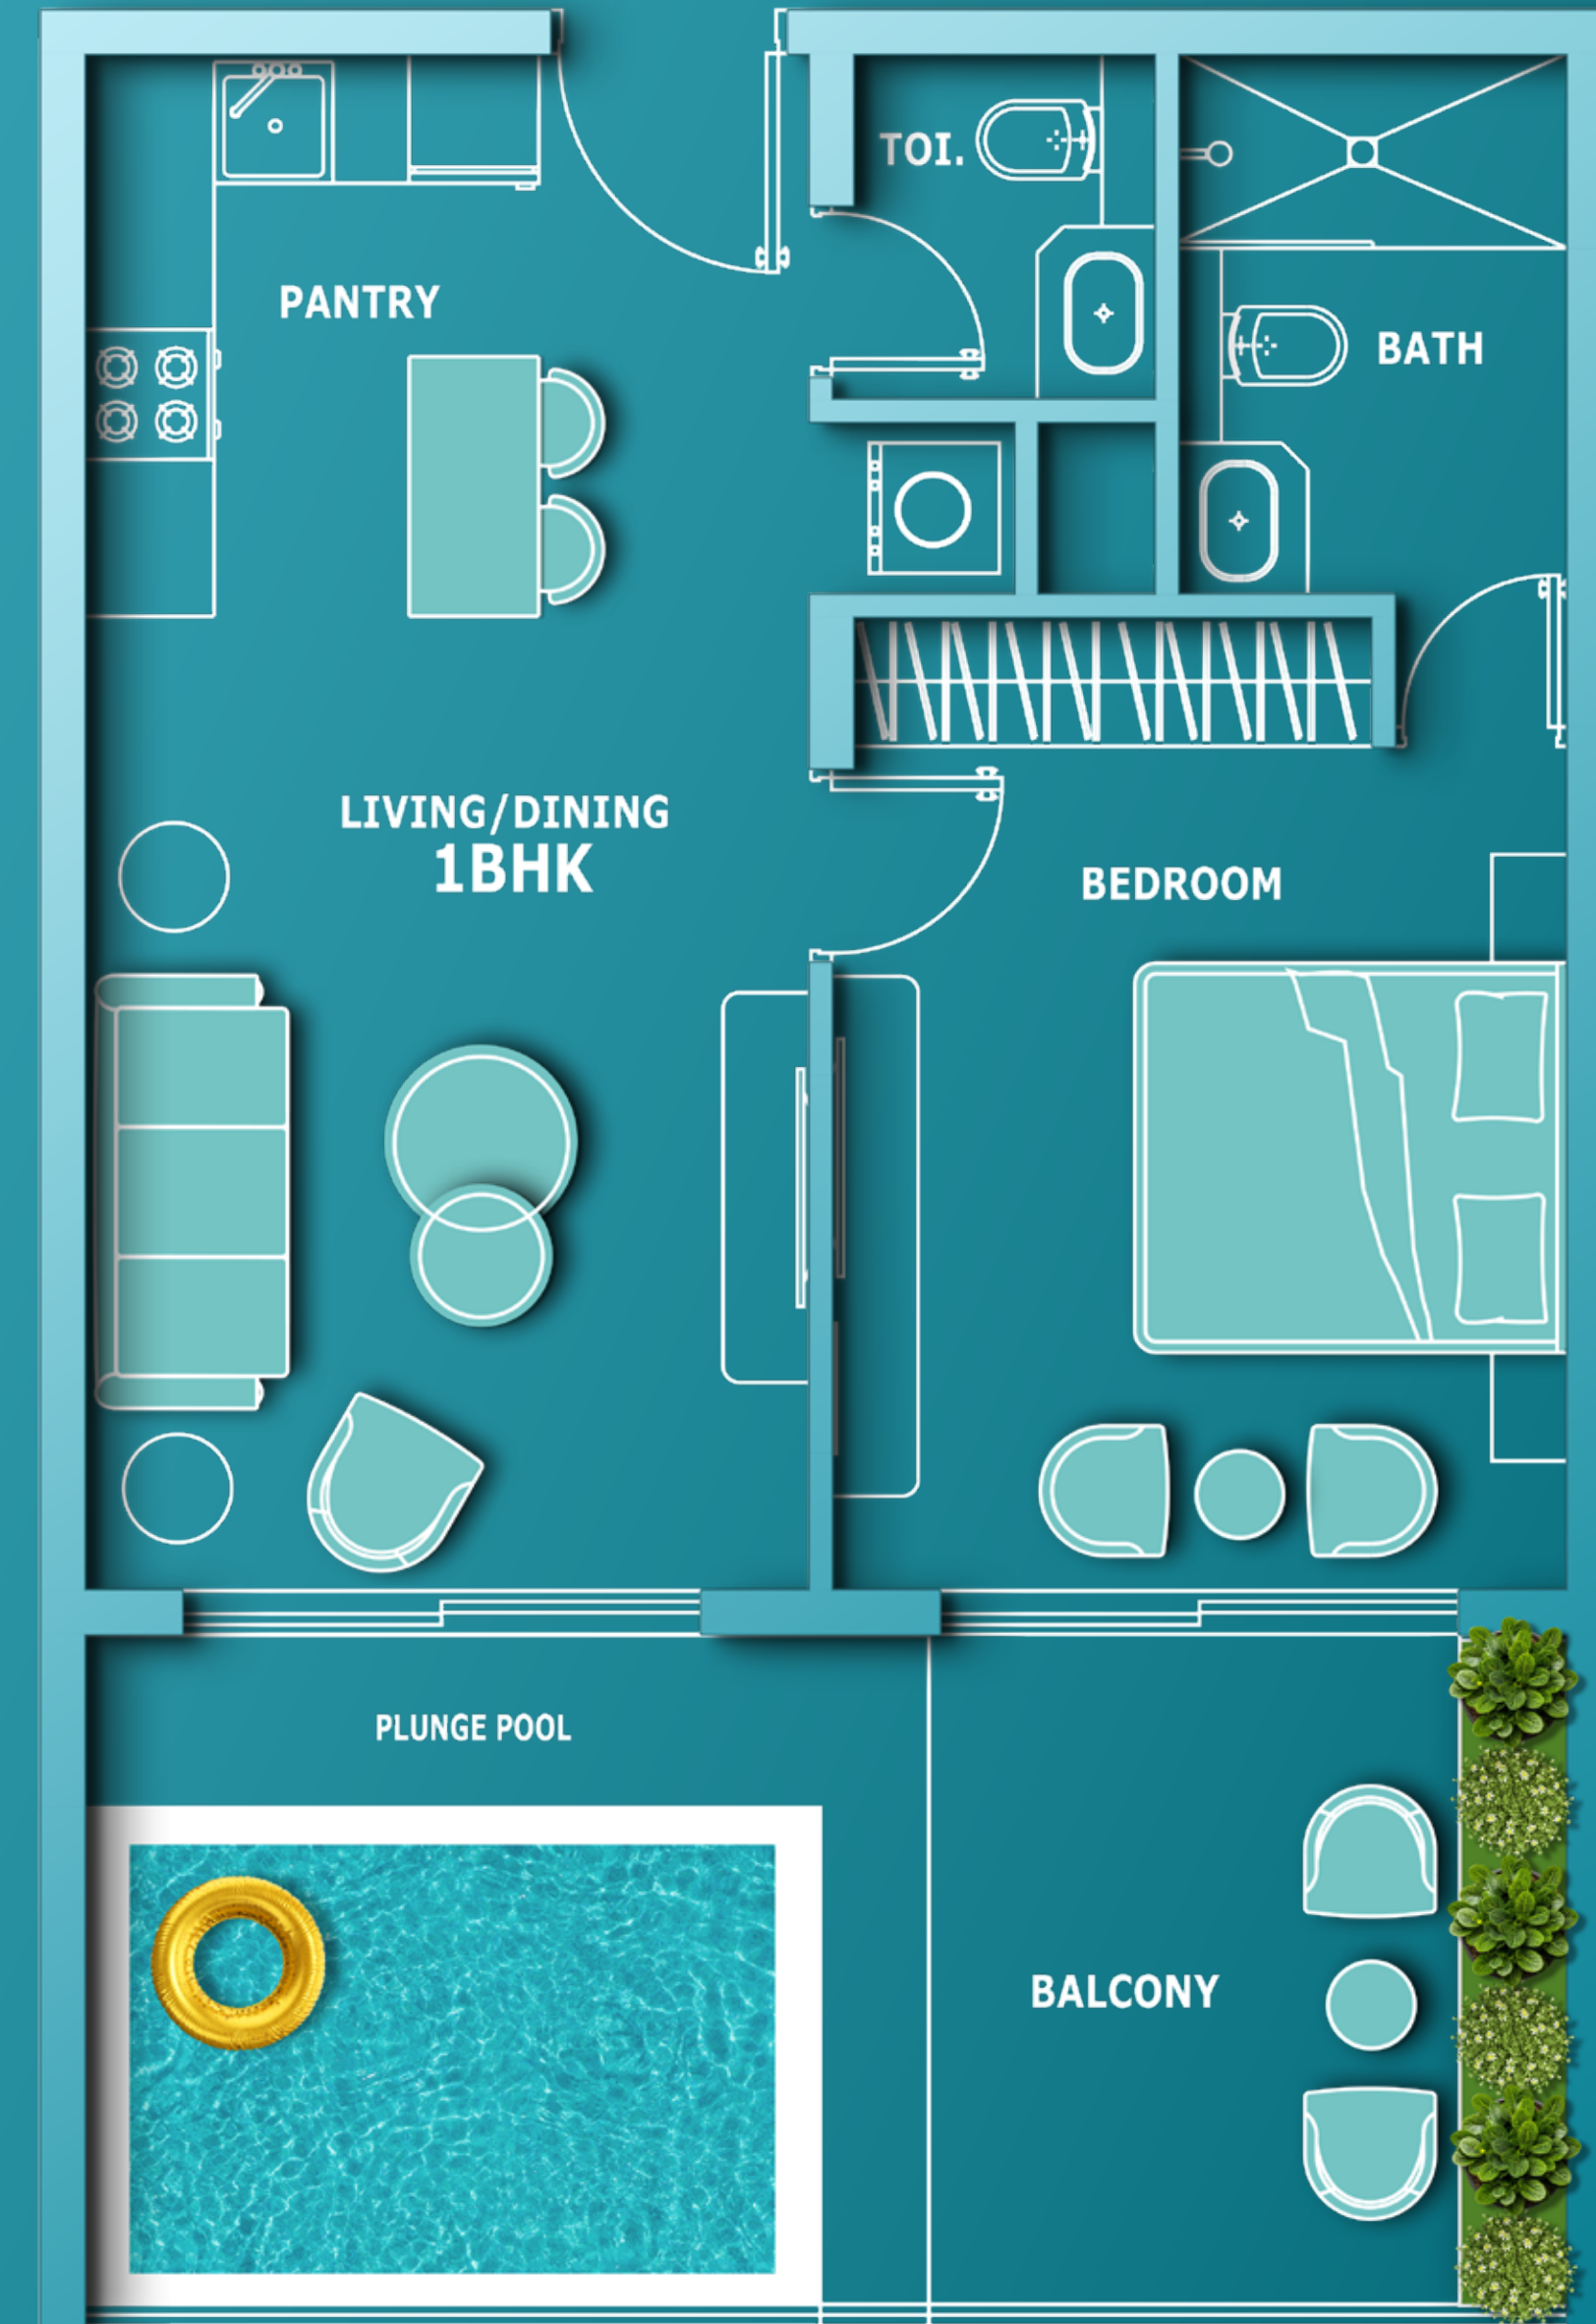

BEDROOM WITH
EN-SUITE BATHROOM

TERRACE
BALCONY

FULLY FITTED
KITCHEN

DESIGNER
PRIVATE POOL

OUTDOOR
LIVING SPACE

VINCITORE DESIGNER HOMES

DESIGNER WALL & FALSE CEILING

EUROPEAN BRANDED FIXTURES & FITTINGS

GUEST POWDER
BATHROOM

DEDICATED
LAUNDRY ROOM

TERRACE
BALCONY

DESIGNER
PRIVATE POOL

OUTDOOR
LIVING SPACE

VINCITORE DESIGNER HOMES

DESIGNER WALL & FALSE CEILING

EUROPEAN BRANDED FIXTURES & FITTINGS

CUSTOM MADE DESIGNER CHANDELIER

MARBLE COUNTER TOP

GOLD FINISHED ACCESSORIES

DESIGNER MOOD LIGHTING

AQUA RESIDENCES

1 BHK WITH MULTI-UTILITY ROOM & DESIGNER PRIVATE POOL

BEDROOM WITH
EN-SUITE BATHROOM

FULLY FITTED
KITCHEN

2 FULL
BATHROOM

MULTI UTILITY ROOM

L-SHAPED TERRACE
BALCONY

DESIGNER
PLUNGE POOL

OUTDOOR
LIVING SPACE

PARTY LOUNGE

VINCITORE DESIGNER HOMES

DESIGNER WALL & FALSE CEILING