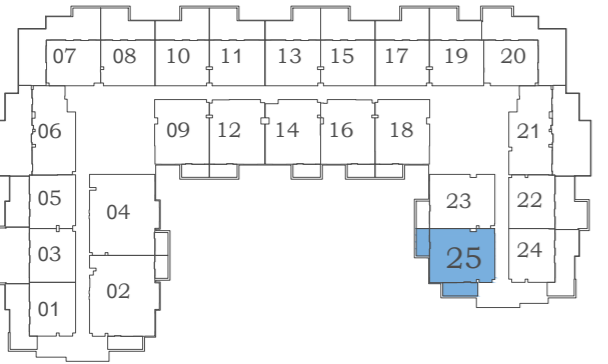

FLOOR:1

FLOOR:2

FLOOR:3

FLOOR:4

1 BEDROOM TYPE - D

AREA (Sq.Ft)

Apartment
781 to 782

Balcony
187 to 201

Total
968 to 982

FEATURES :
 Maid Room

Eleganz 2

FLOOR: 4

Eleganz 5

FLOOR: 4

1 BEDROOM TYPE - E

AREA (Sq.Ft)