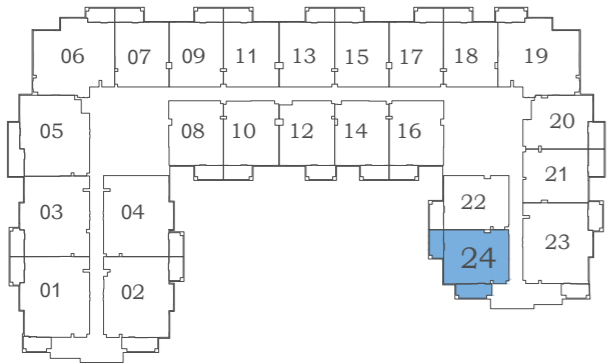

Eleganz 2

FLOOR:2

1 BEDROOM TYPE - D

AREA (Sq.Ft)

Apartment
781 to 782

Balcony
187 to 201

Total
968 to 982

FEATURES :
☒ **Maid Room**