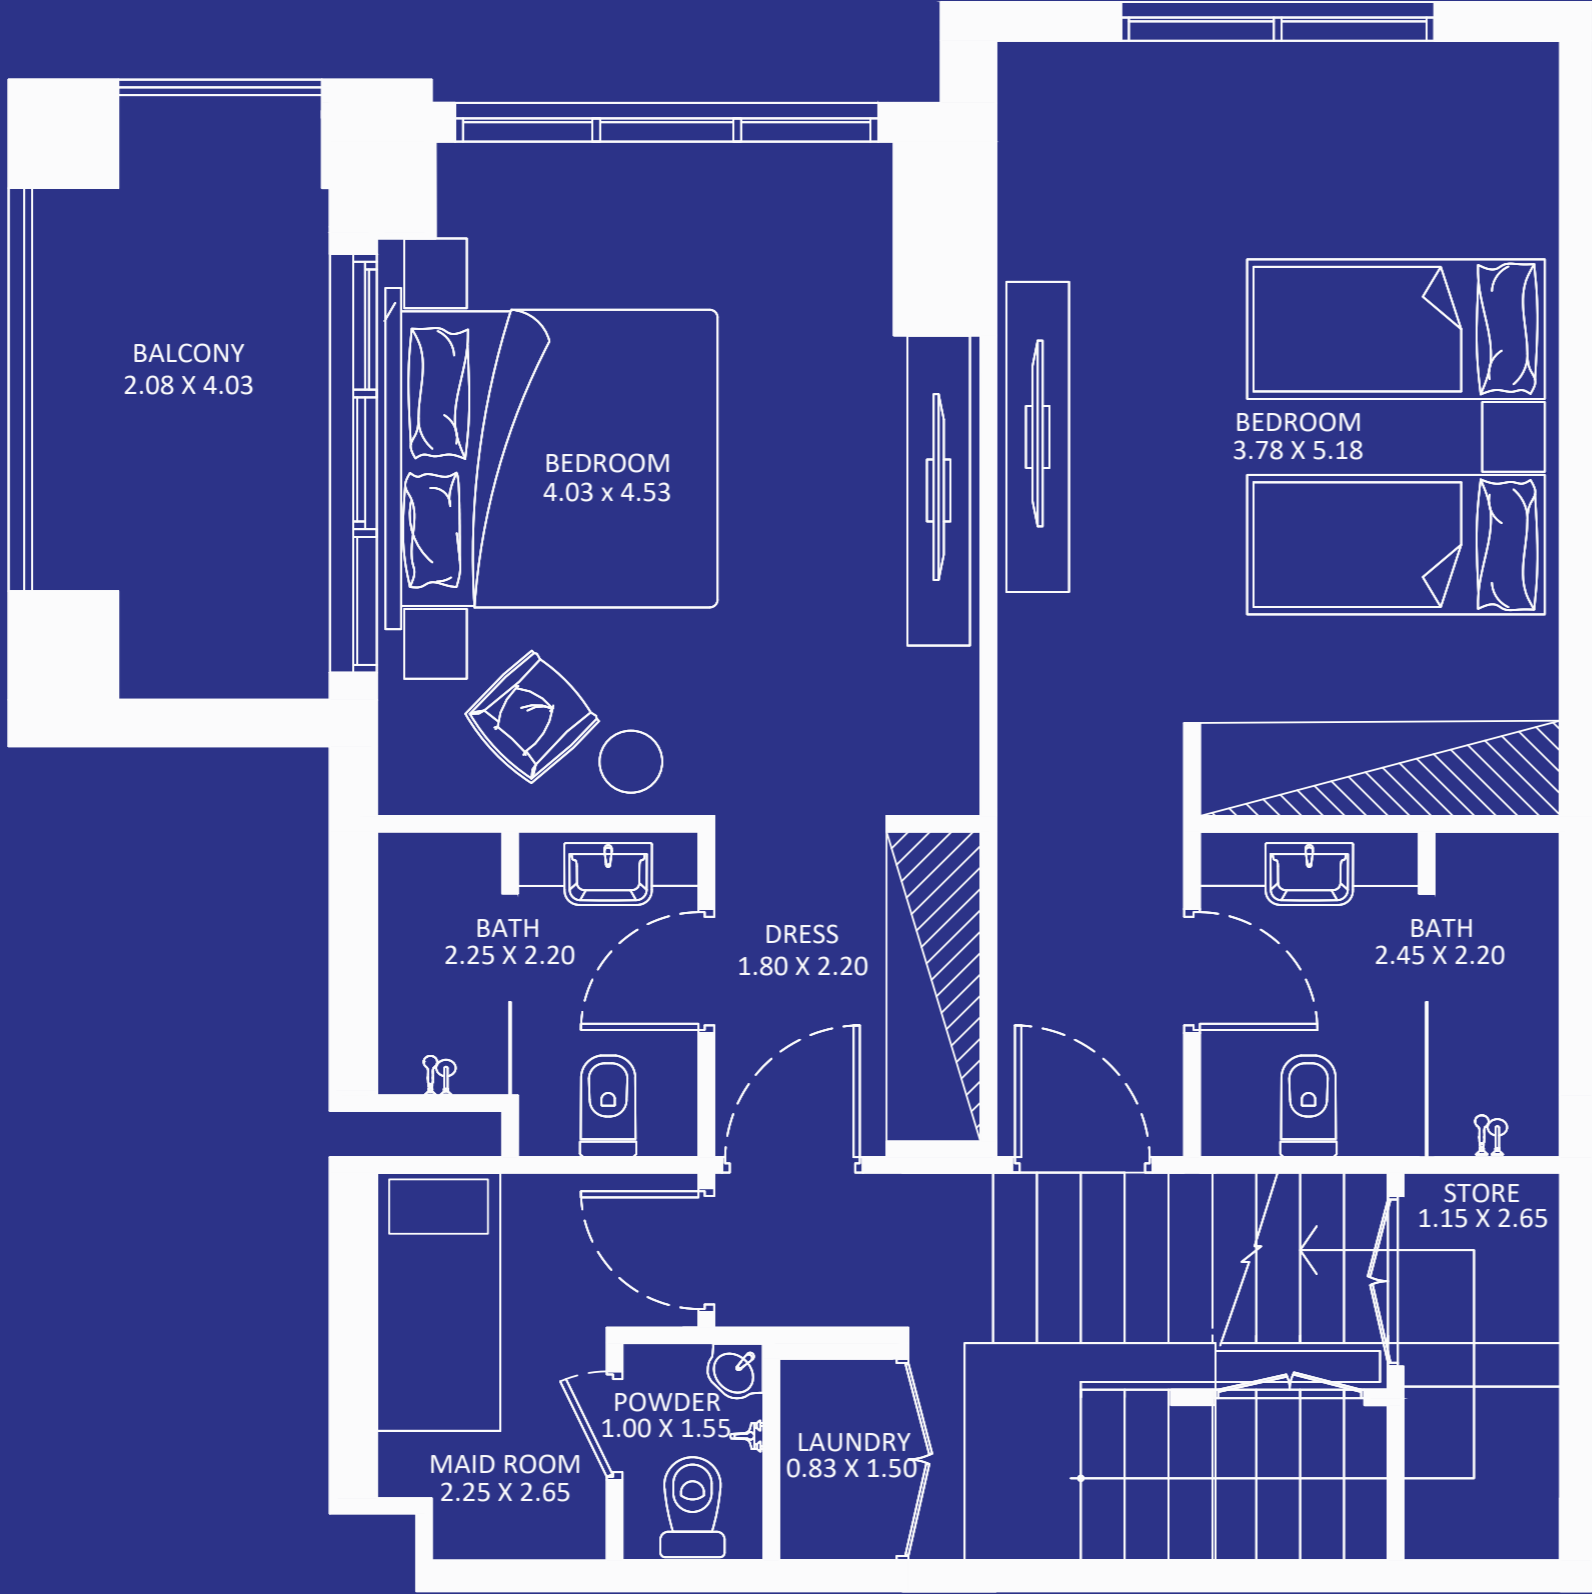

2 BEDROOM DUPLEX

TYPE - B

LOWER LEVEL

AREA (Sq.Ft)

Apartment
1,358 to 1,359

Balcony
423 to 448

Total
1,782 to 1,808

FEATURES :

- ☒ Store
- ☒ Maid Room