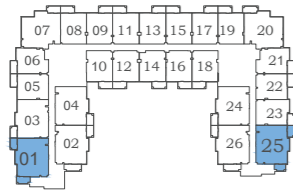

2 BEDROOM

TYPE - E

AREA (Sq.Ft)

Apartment
1,189 to 1,199

Balcony
148 to 176

Total
1,346 to 1,370

FEATURES :
☒ **Maid Room**