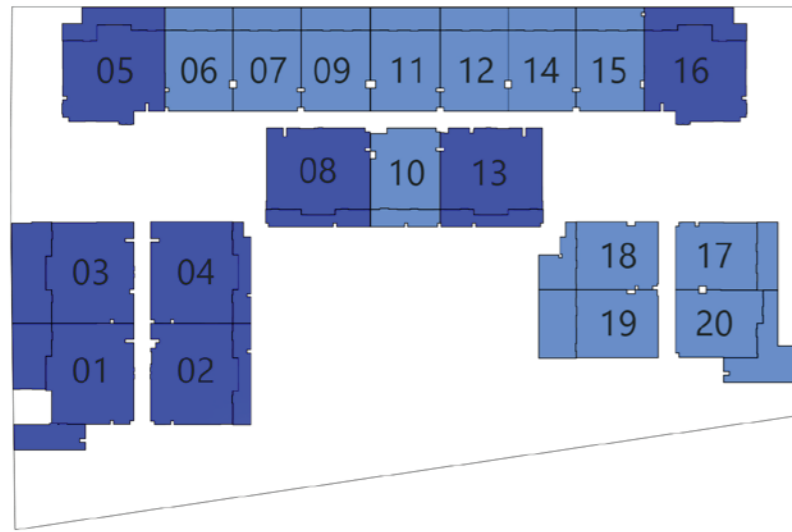

Eleganz 2

GROUND FLOOR