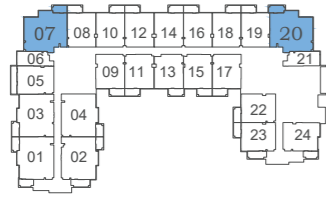

Balcony
172 to 189

Total
1,362 to 1,383

FEATURES :

Maid Room

Eleganz 2

FLOOR:1

FLOOR:2

FLOOR:3