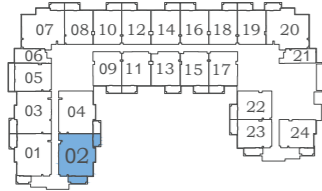

Eleganz 2

FLOOR:1

FLOOR:2