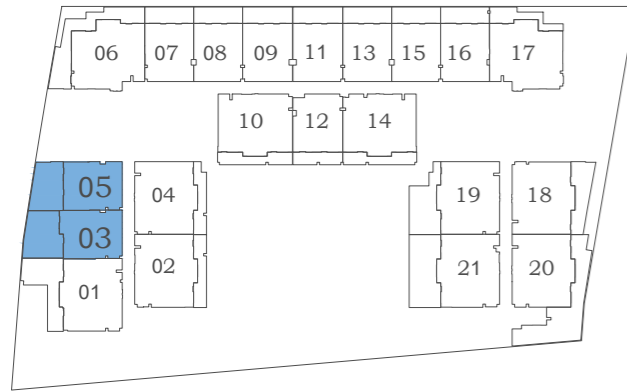

Eleganz 5

FLOOR: GROUND

1 BEDROOM TYPE - I

AREA (Sq.Ft)

Apartment
779 to 806

Balcony
422 to 480

Total
1,200 to 1,286

FEATURES :
☒ Maid Room