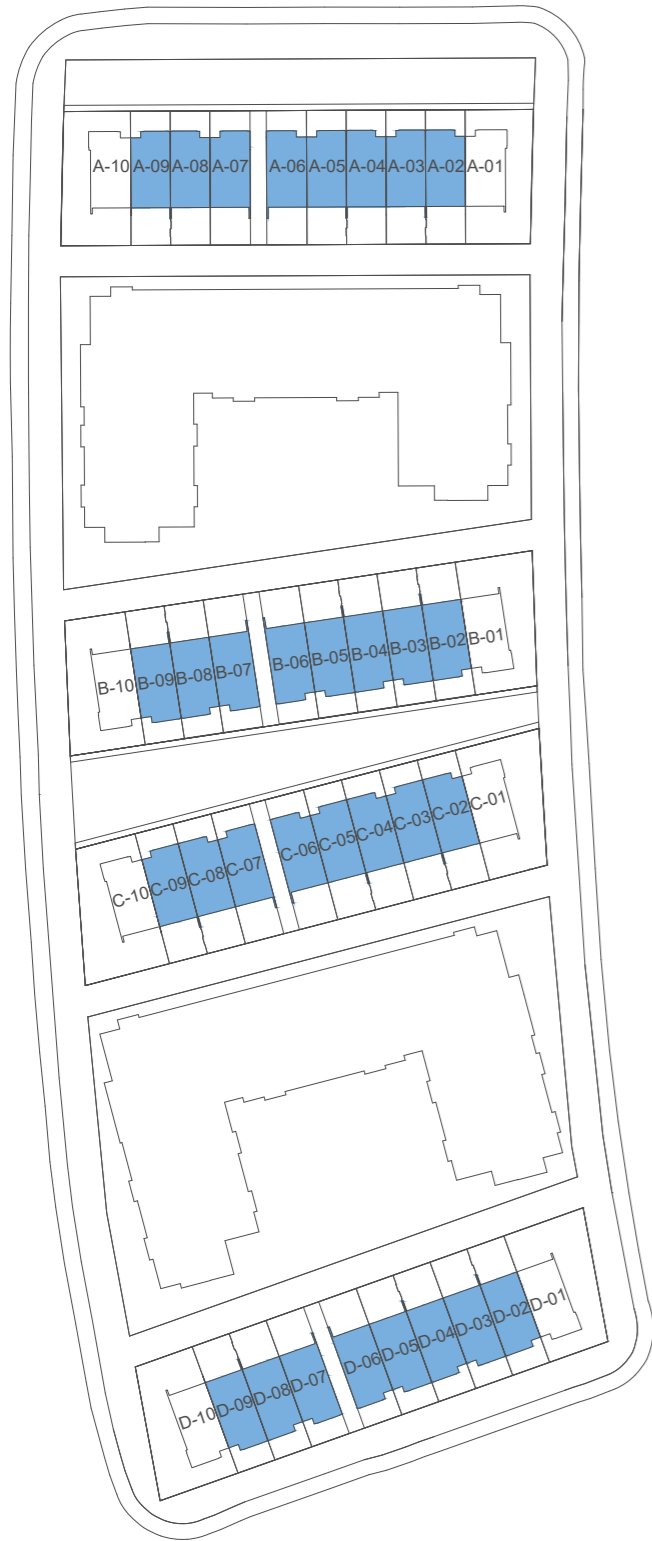

Total BUA
2,582 to 2,623

+ Terrace
358 to 370

+ Parking
467 to 472

Land Area
2,016 to 2,045

FEATURES :

- Store
- Maid Room

LOWER LEVEL

4 BEDROOM TOWNHOUSE