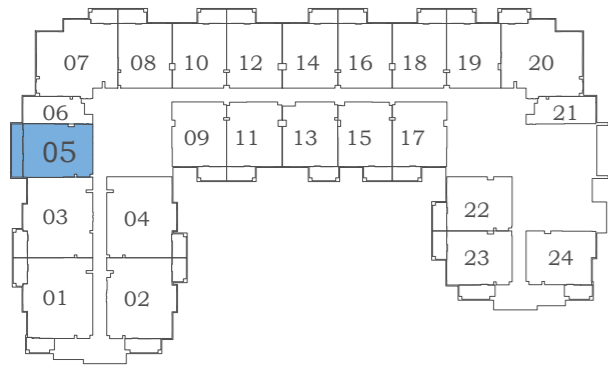

AREA (Sq.Ft)

Apartment
798 to 801

Balcony
659 to 660

Total
1,458 to 1,460

Eleganz 2

FLOOR:1

Eleganz 5

FLOOR:1