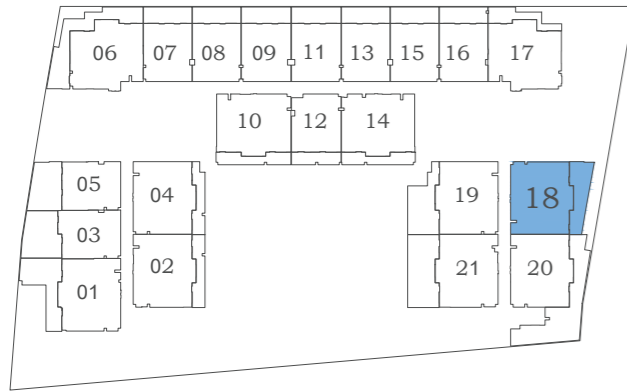

Maid Room

Eleganz 5

FLOOR: GROUND

2 BEDROOM TYPE - N

AREA (Sq.Ft)

Apartment
1,190

Balcony
344

Total
1,534