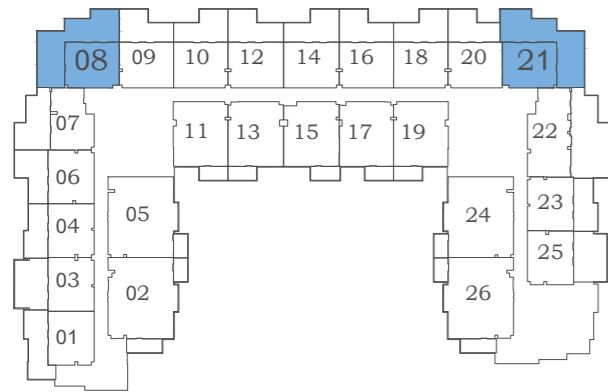

Total
968 to 982

FEATURES :
 Maid Room

Eleganz 2

FLOOR: 4

Eleganz 5

FLOOR: 4

1 BEDROOM TYPE - E

AREA (Sq.Ft)