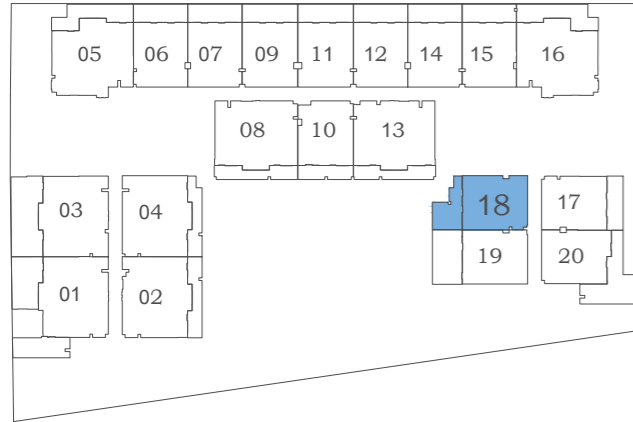

Eleganz 2

FLOOR: GROUND

1 BEDROOM TYPE - J

AREA (Sq.Ft)

Apartment
807
Balcony
455
Total
1,262

FEATURES :
 Maid Room

Eleganz 2

FLOOR: GROUND