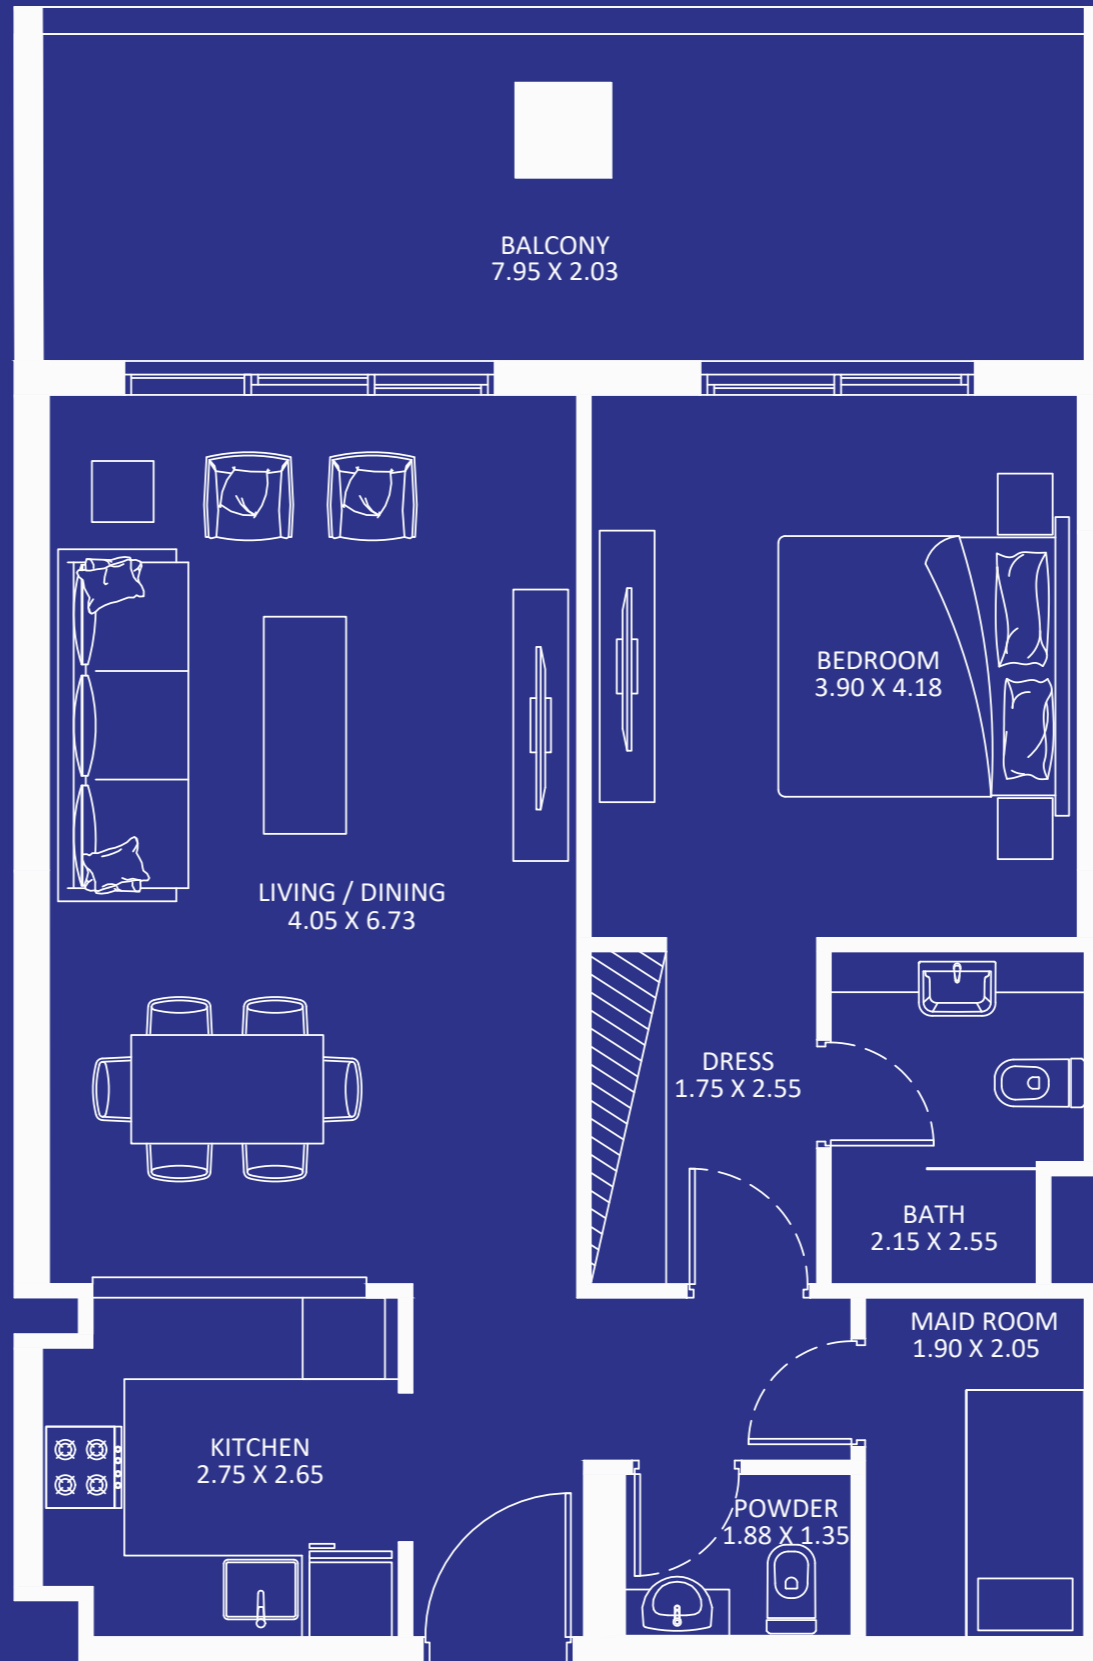

Total
854 to 887

FEATURES :
 Maid Room

Eleganz 2

FLOOR: GROUND

Eleganz 5

FLOOR: GROUND

1 BEDROOM TYPE - B

AREA (Sq.Ft)