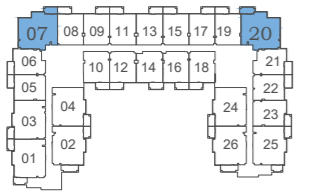

Eleganz 2

FLOOR:1

FLOOR:2

FLOOR:3

Eleganz 5

FLOOR:1

FLOOR:2

FLOOR:3

2 BEDROOM TYPE - C

AREA (Sq.Ft)

Apartment
1,250 to 1,252

Balcony
88 to 96

Total
1,338 to 1,347

FEATURES :
☒ **Maid Room**