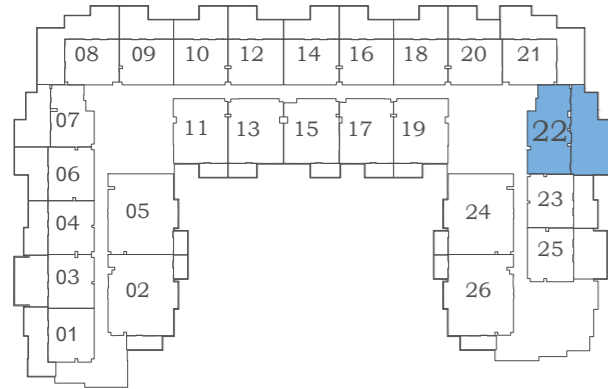

Apartment
550

Balcony
690 to 712

Total
1,240 to 1,262

Eleganz 2

FLOOR: 4

Eleganz 5

FLOOR: 4

1 BEDROOM TYPE - F