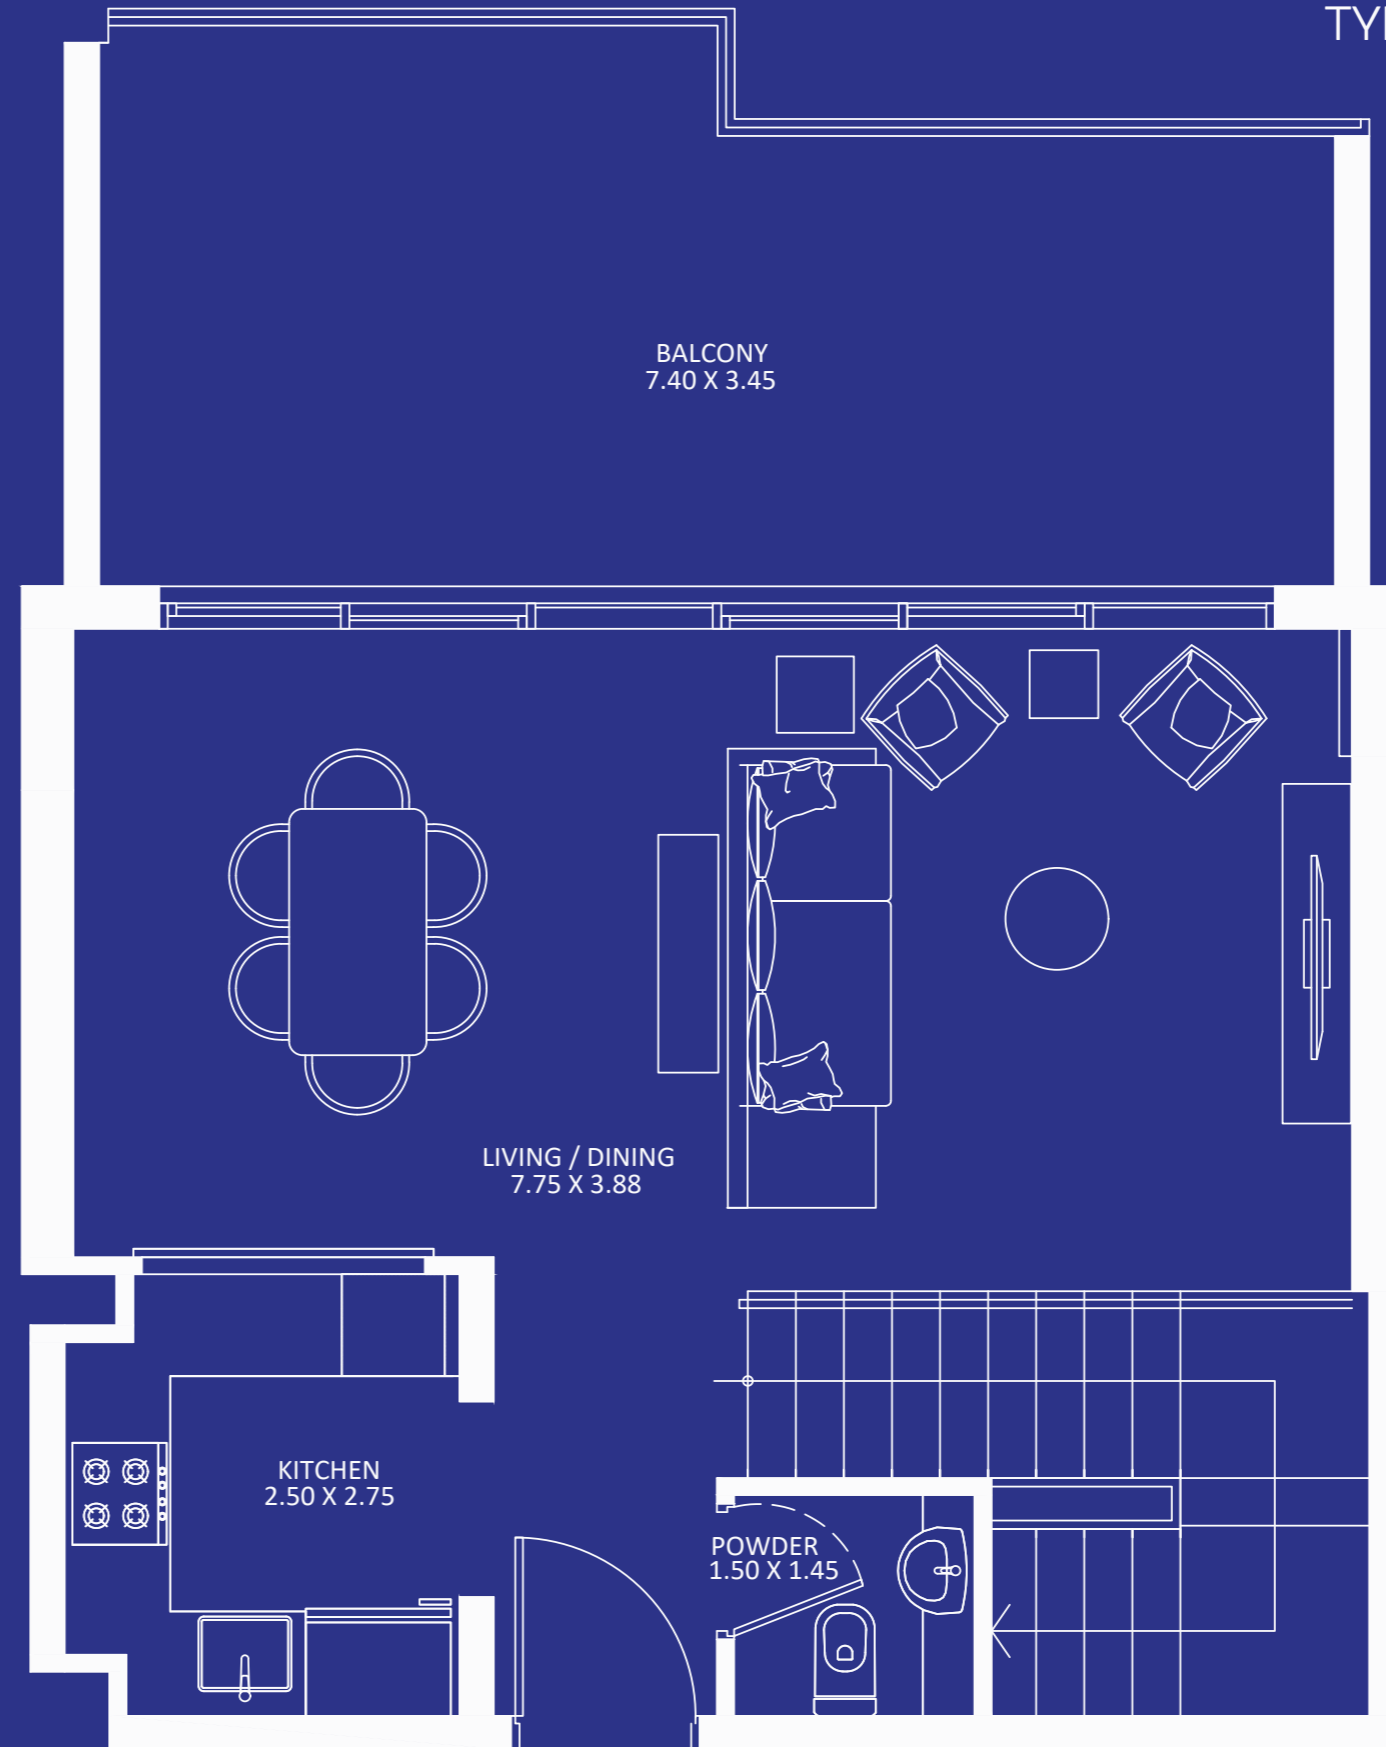

FEATURES:

- Store
- Maid Room

Eleganz 2

FLOOR: 4

Eleganz 5

FLOOR: 4

2 BEDROOM DUPLEX

TYPE - D