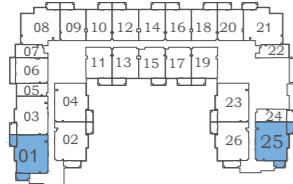

Eleganz 5

FLOOR:1

FLOOR:2