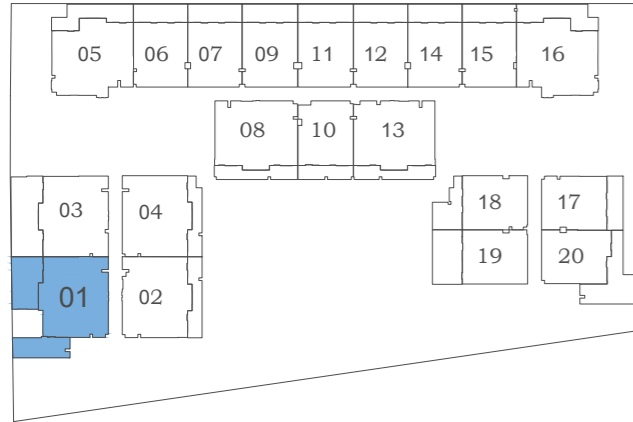

AREA (Sq.Ft)

Apartment
1,252

Balcony
578

Total
1,830

FEATURES :
 Maid Room

Eleganz 2

FLOOR: GROUND

2 BEDROOM TYPE - K