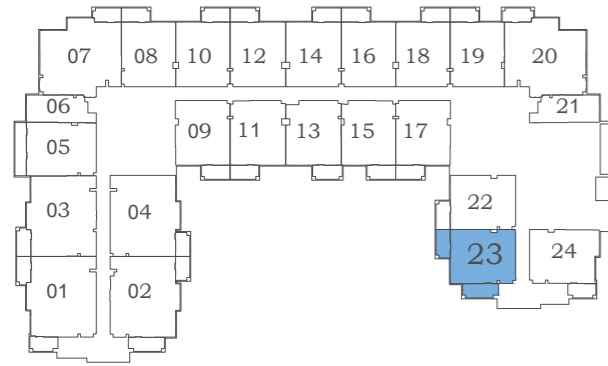

Eleganz 2

FLOOR:1