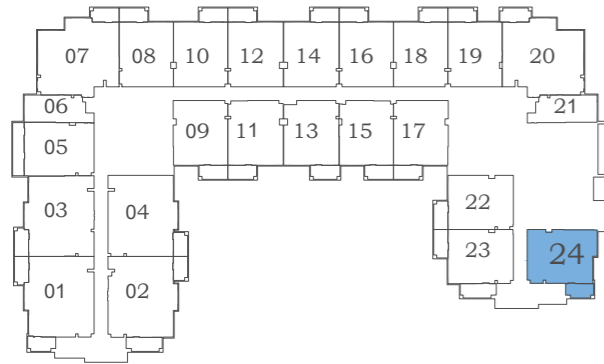

1 BEDROOM TYPE - G

AREA (Sq.Ft)

Apartment
801 to 827

Balcony
138

Total
939 to 965

FEATURES :
 Maid Room

Eleganz 2

FLOOR:1