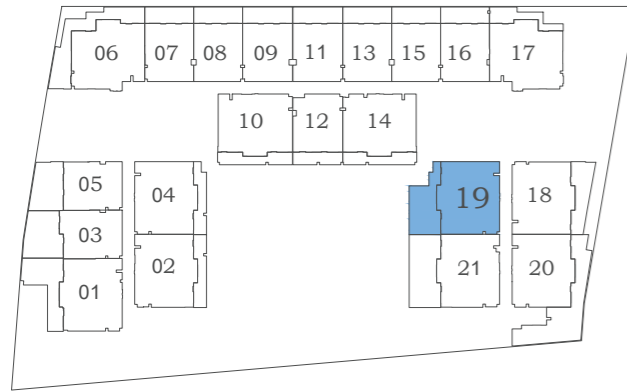

AREA (Sq.Ft)

Apartment
1,189

Balcony
485

Total
1,673

FEATURES :
 Maid Room

Eleganz 5

FLOOR: GROUND

2 BEDROOM TYPE - M