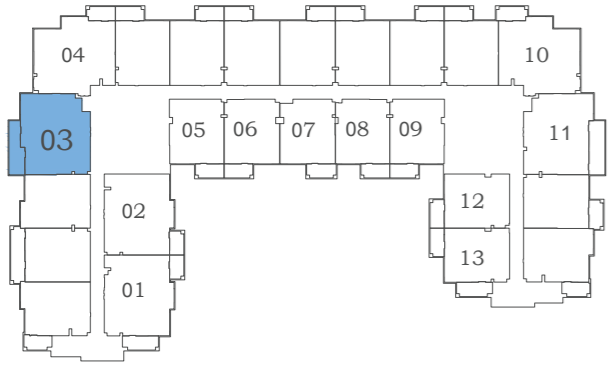

Apartment
1,159

Balcony
195

Total
1,354 to 1,355

FEATURES :
 Maid Room

Eleganz 2

FLOOR : 2

FLOOR : 3

2 BEDROOM TYPE - H