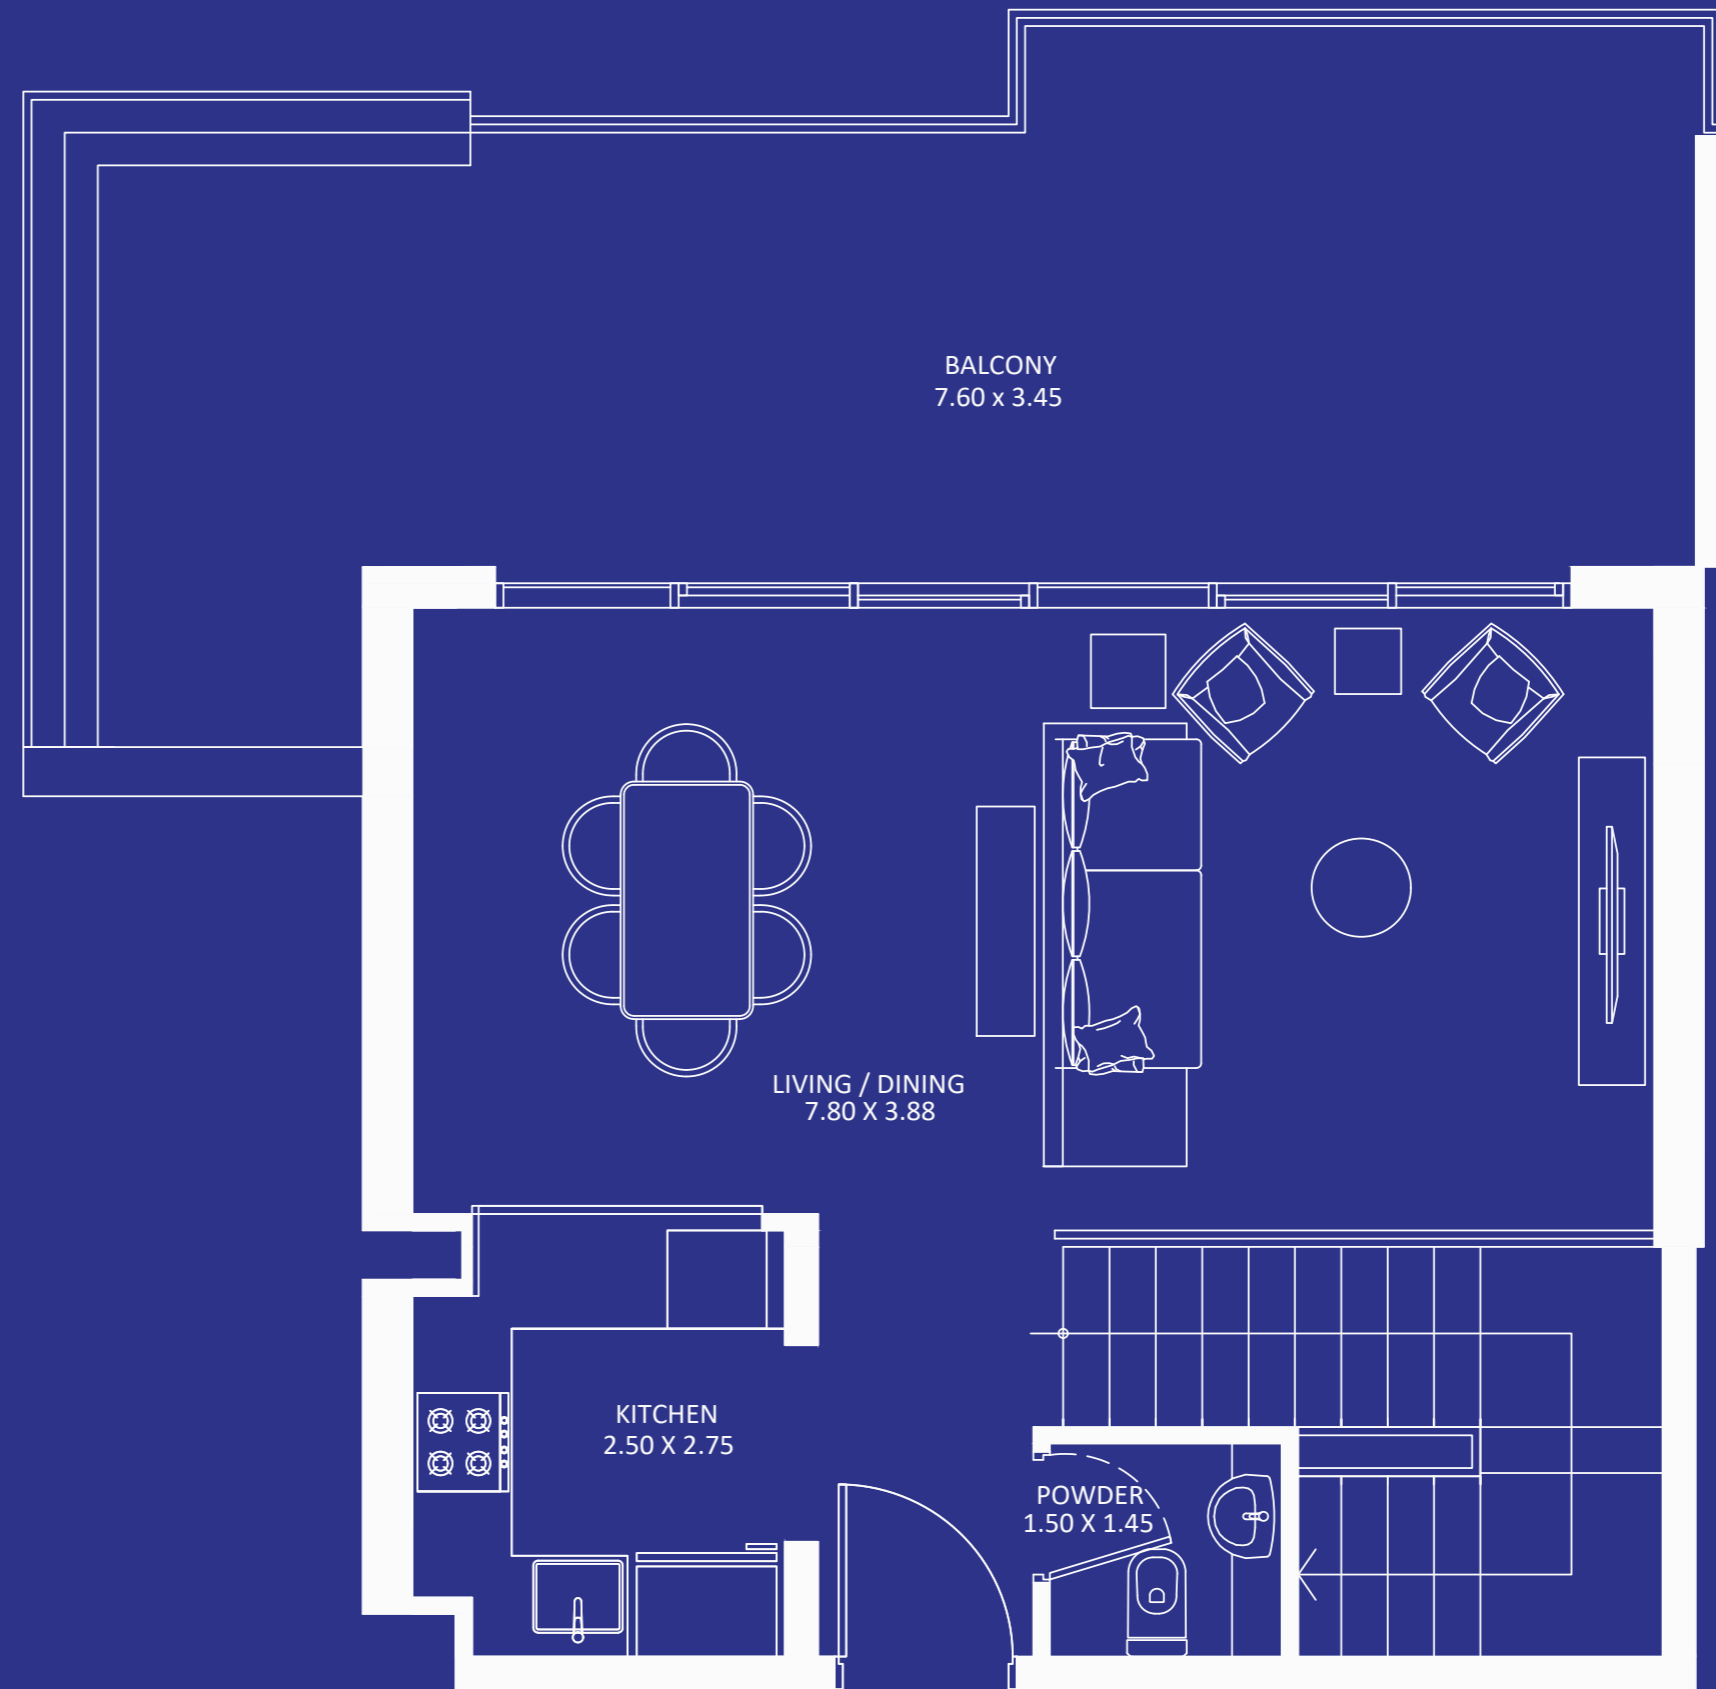

FEATURES :

- Store
- Maid Room

Eleganz 2

FLOOR: 4

Eleganz 5

FLOOR: 4

2 BEDROOM DUPLEX

TYPE - B