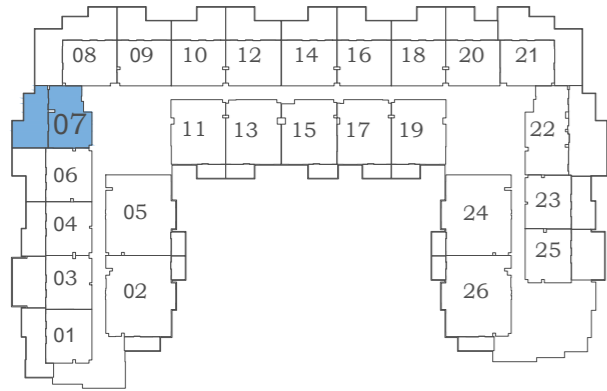

1 BEDROOM TYPE - K

AREA (Sq.Ft)

Apartment
782

Balcony
248

Total
1,030

FEATURES:
 Maid Room

Eleganz 5

FLOOR : 4