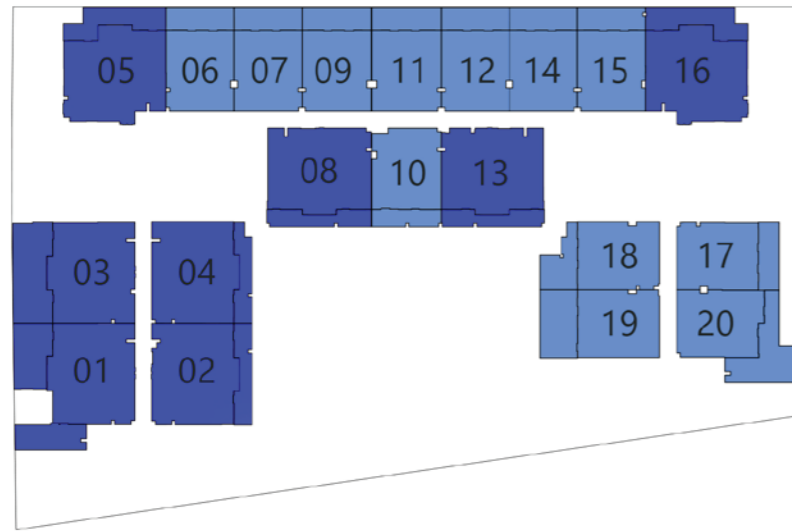

Balcony
78

Total
881

FEATURES :

Maid Room

Eleganz 2

GROUND FLOOR

2ND FLOOR

4TH FLOOR