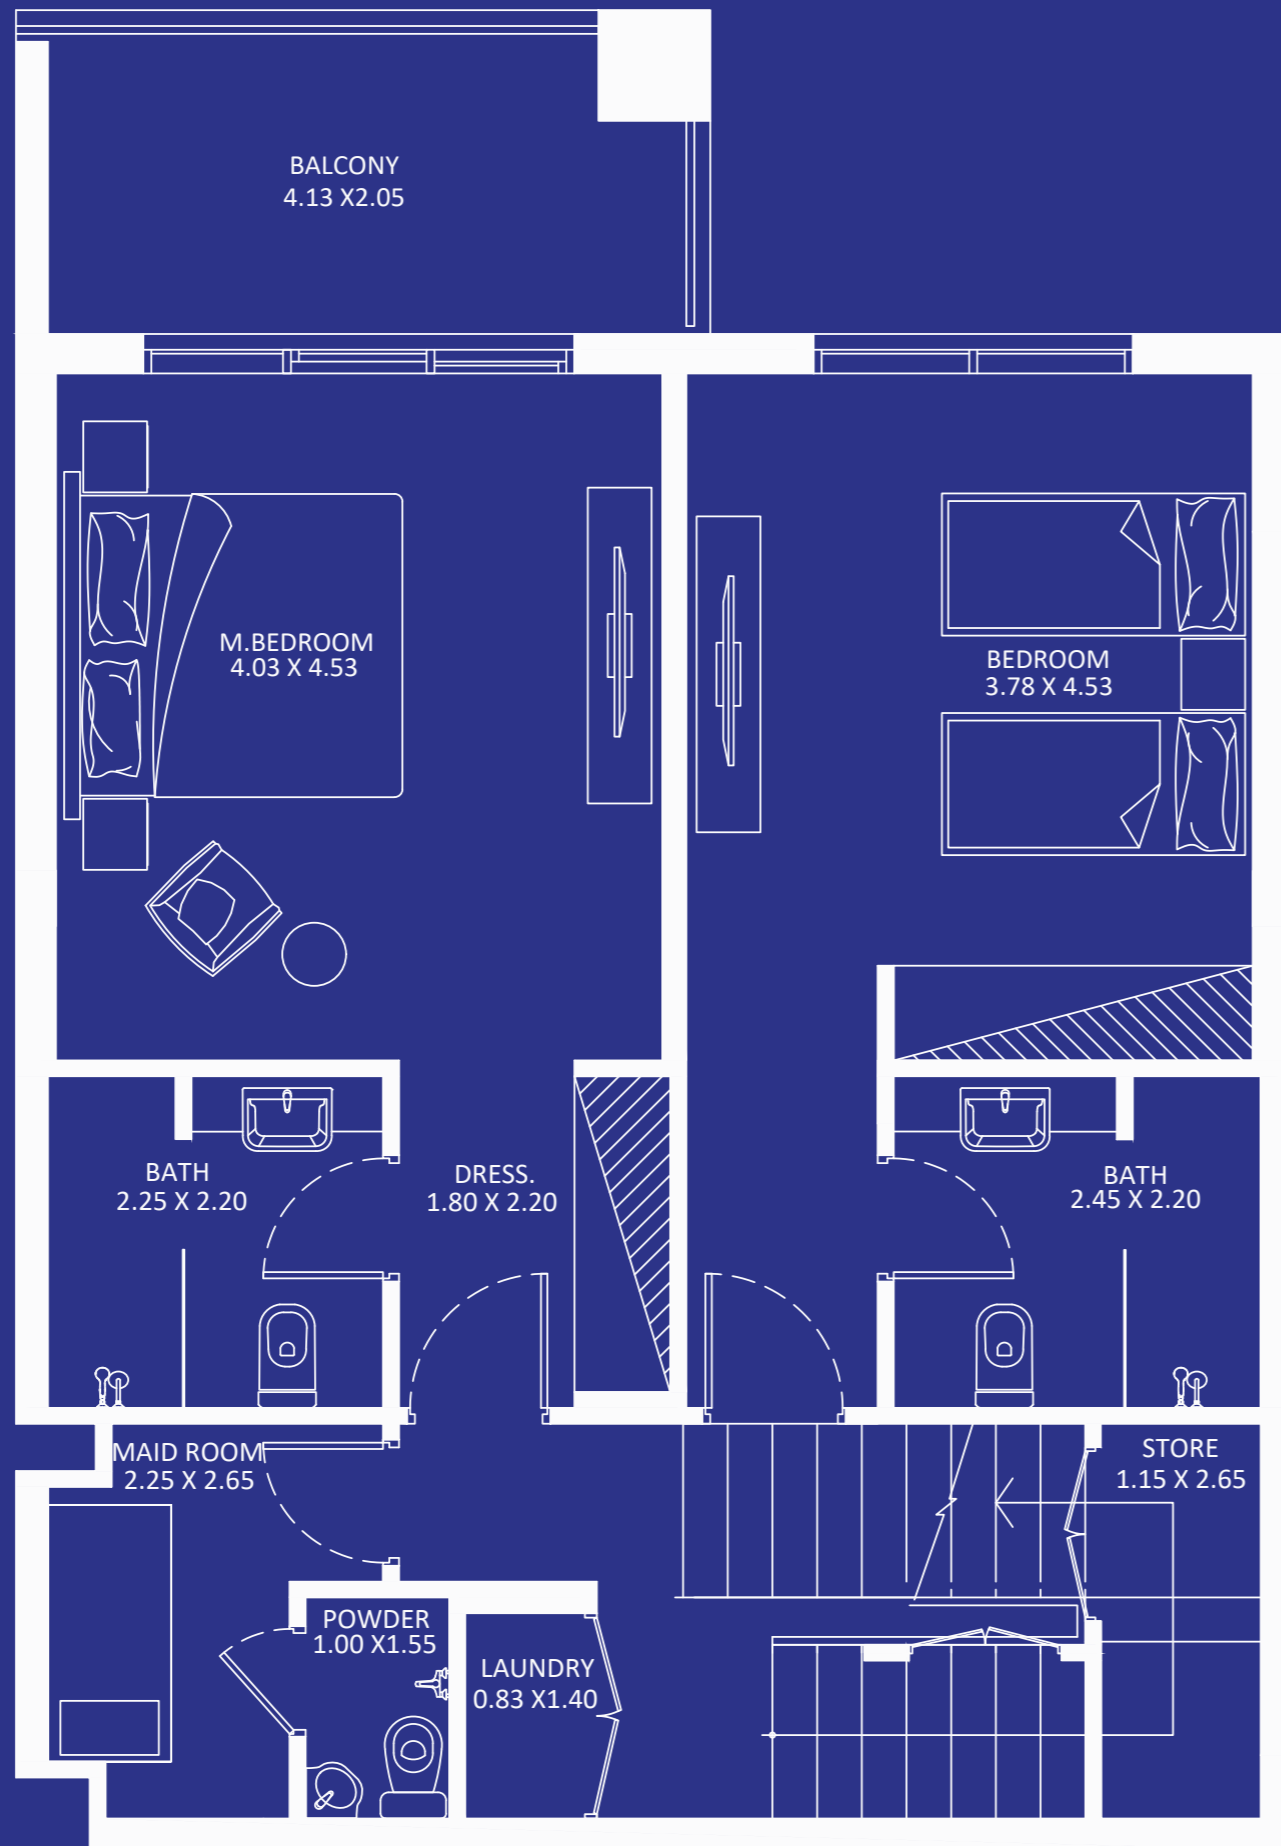

2 BEDROOM DUPLEX

TYPE - A

LOWER LEVEL

AREA (Sq.Ft)

Apartment
1,328 to 1,361

Balcony
396 to 418

Total
1,731 to 1,779

FEATURES :

- ☒ Store
- ☒ Maid Room