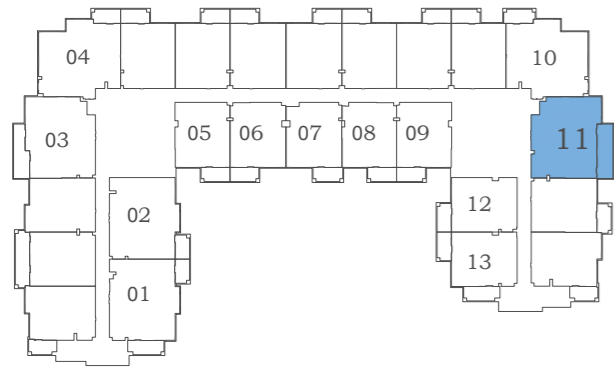

Eleganz 2

FLOOR : 3

Eleganz 5

FLOOR : 3