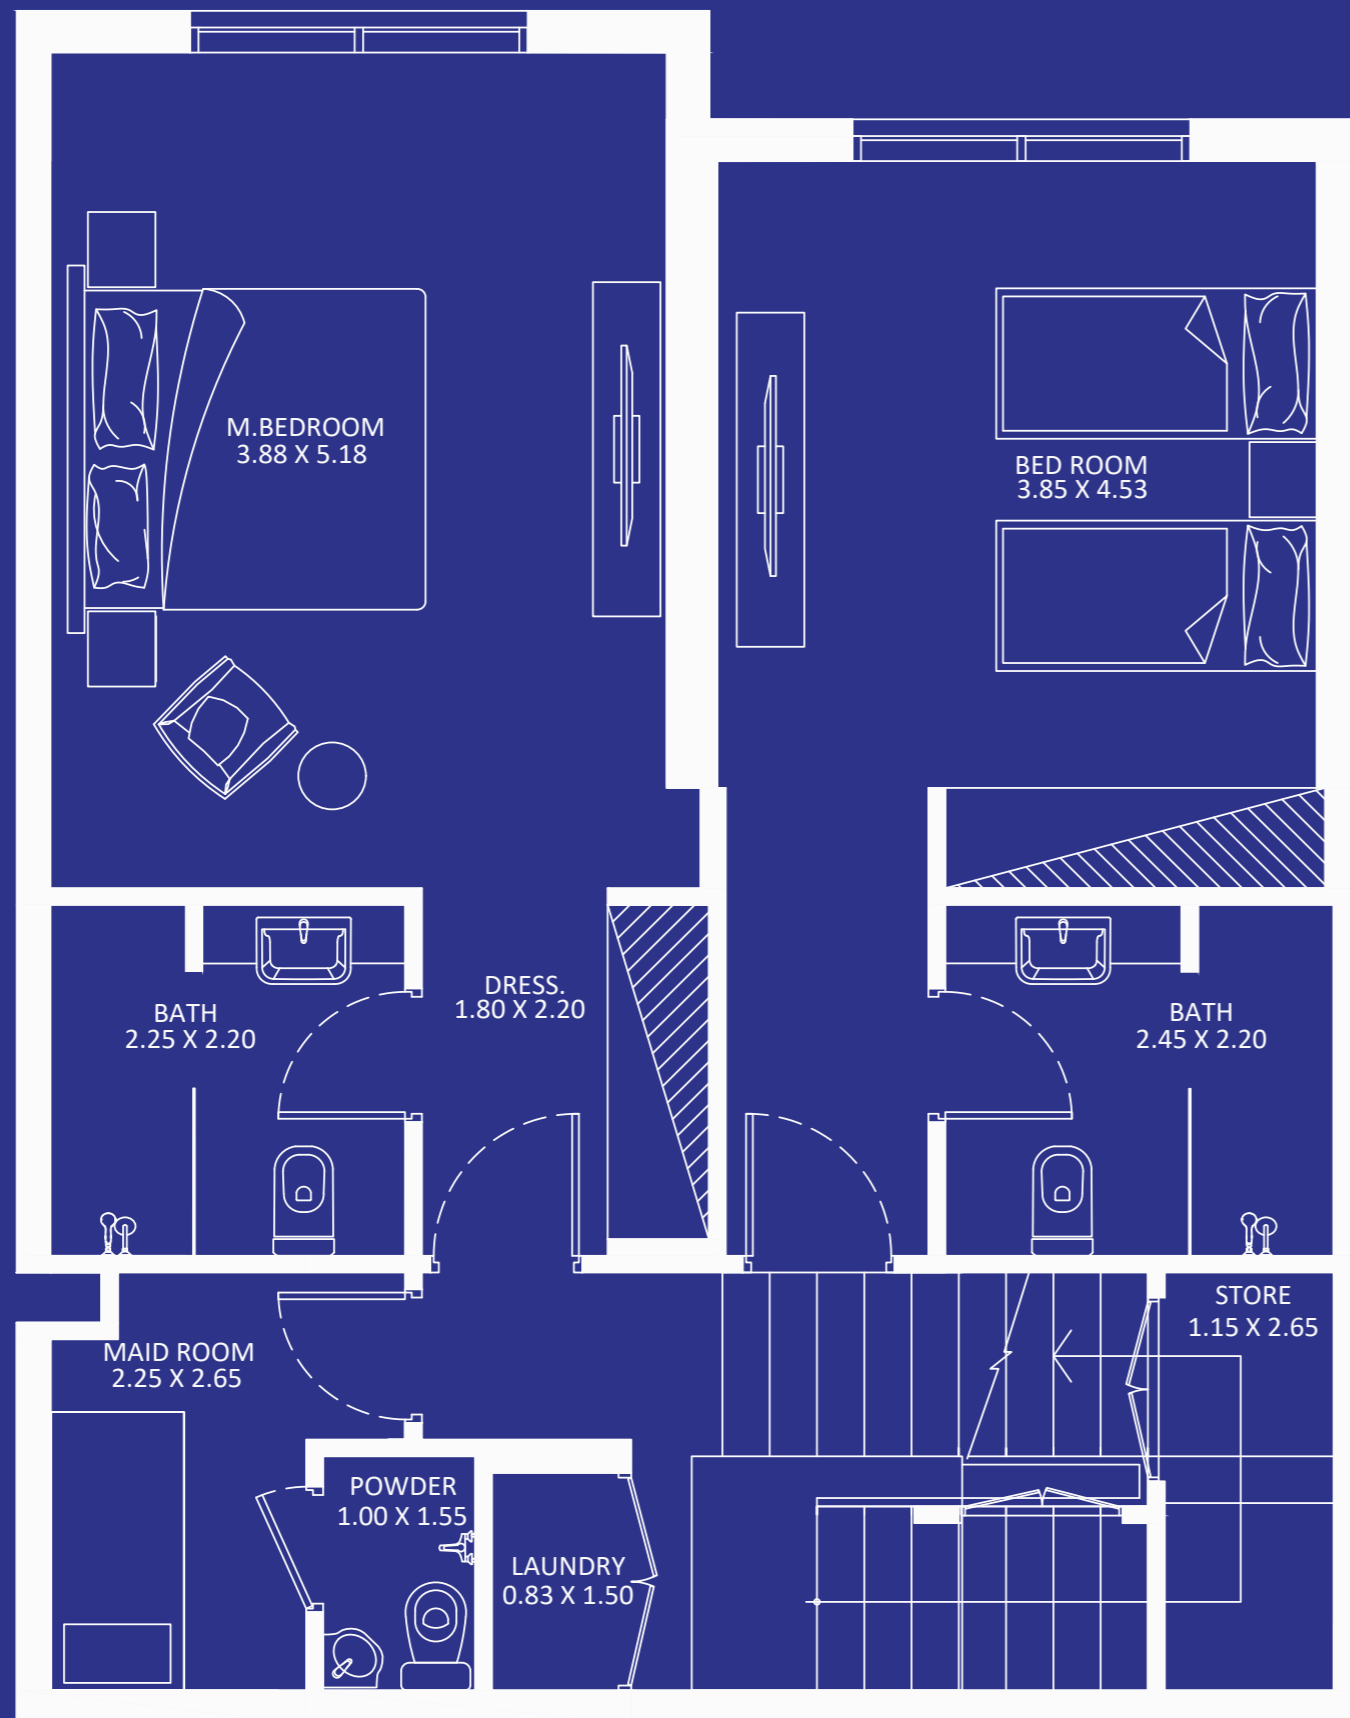

2 BEDROOM DUPLEX

TYPE - D

LOWER LEVEL

AREA (Sq.Ft)

Apartment
1,360 to 1,361

Balcony
252 to 267

Total
1,613 to 1,627

FEATURES:

- ☒ Store
- ☒ Maid Room