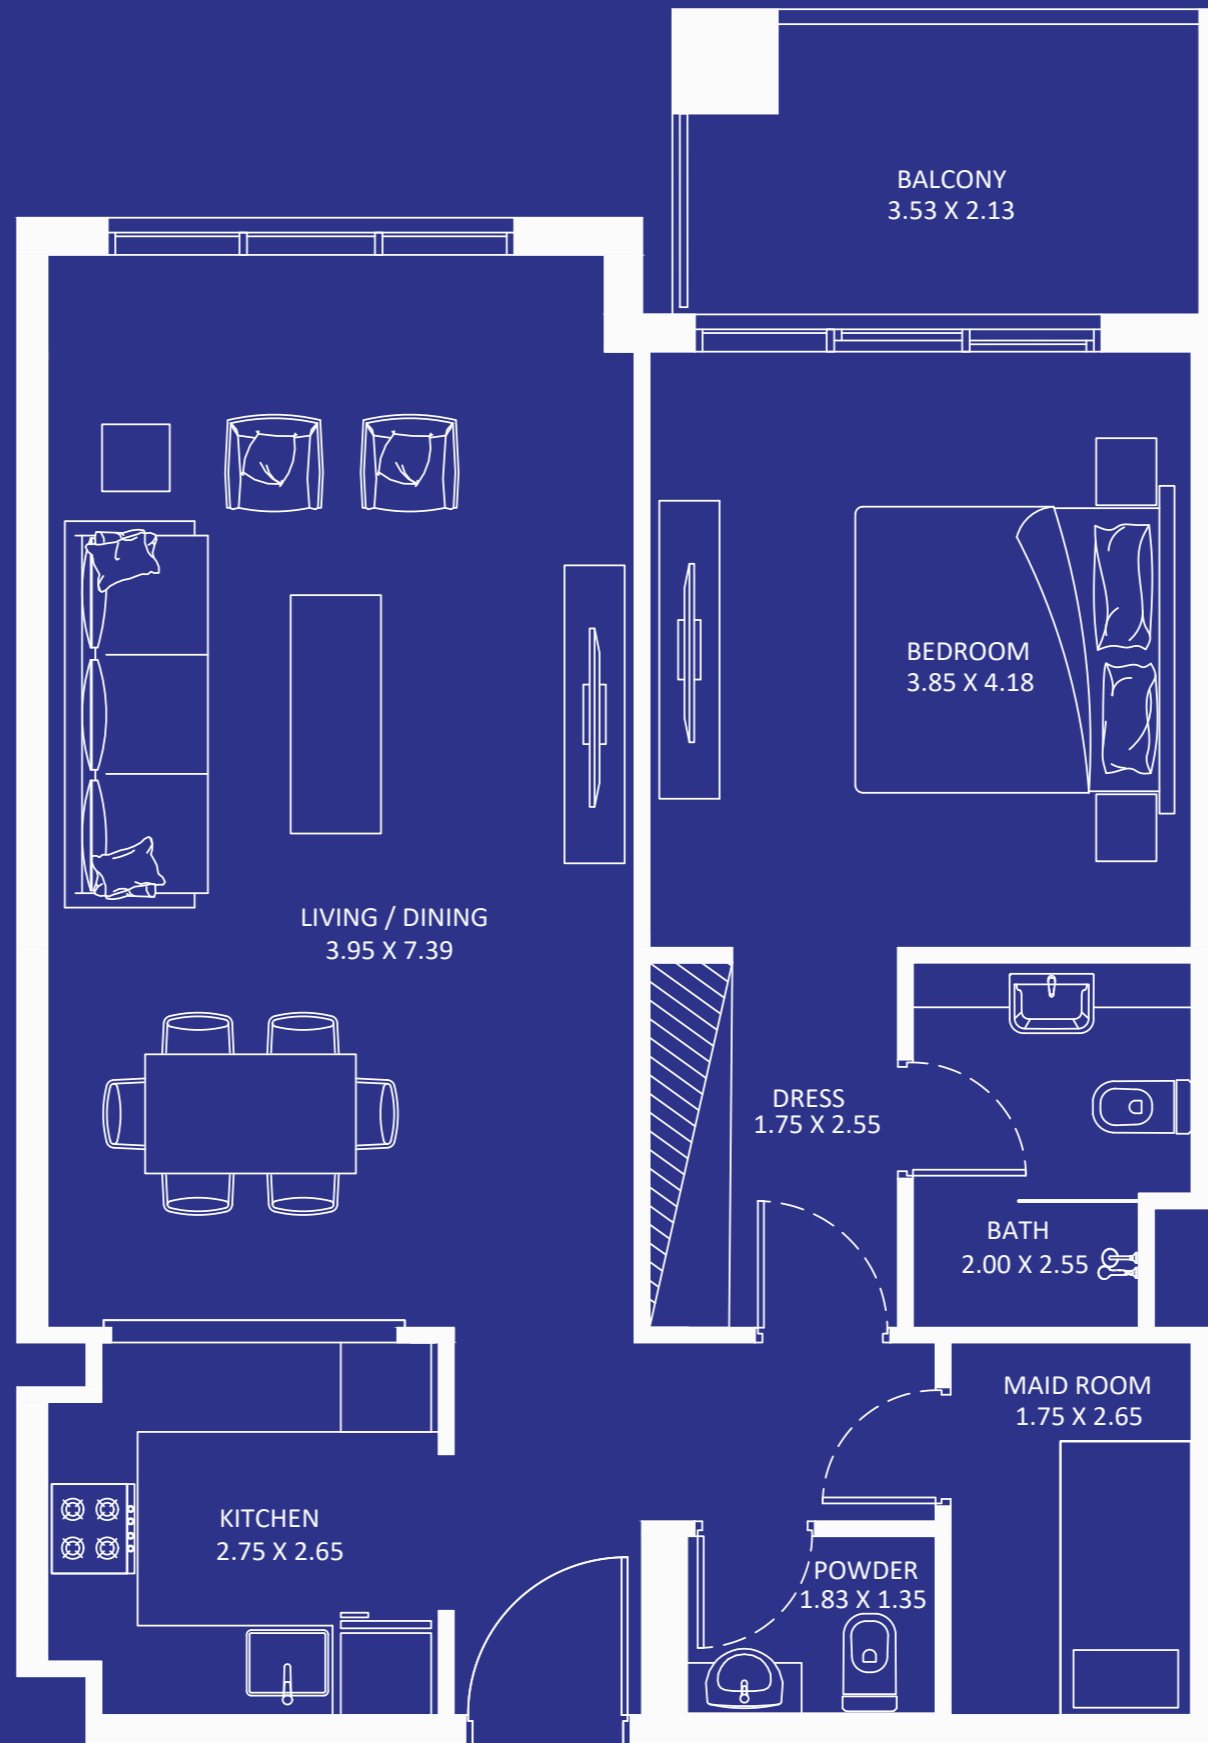

Eleganz 5

FLOOR: 2

1 BEDROOM TYPE - M

AREA (Sq.Ft)

Apartment
802

Balcony
78

Total
881

FEATURES :

☒ Maid Room