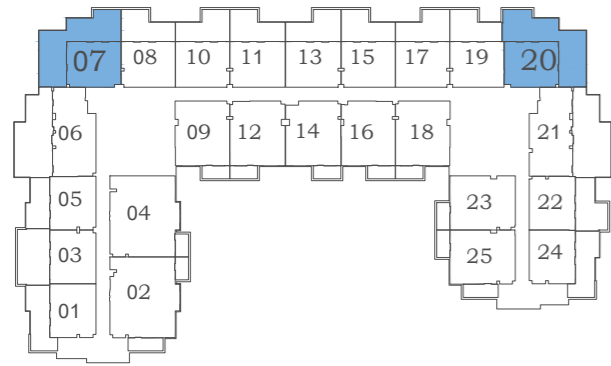

Total
968 to 982

FEATURES :
 Maid Room

Eleganz 2

FLOOR: 4

Eleganz 5

FLOOR: 4

1 BEDROOM TYPE - E

AREA (Sq.Ft)