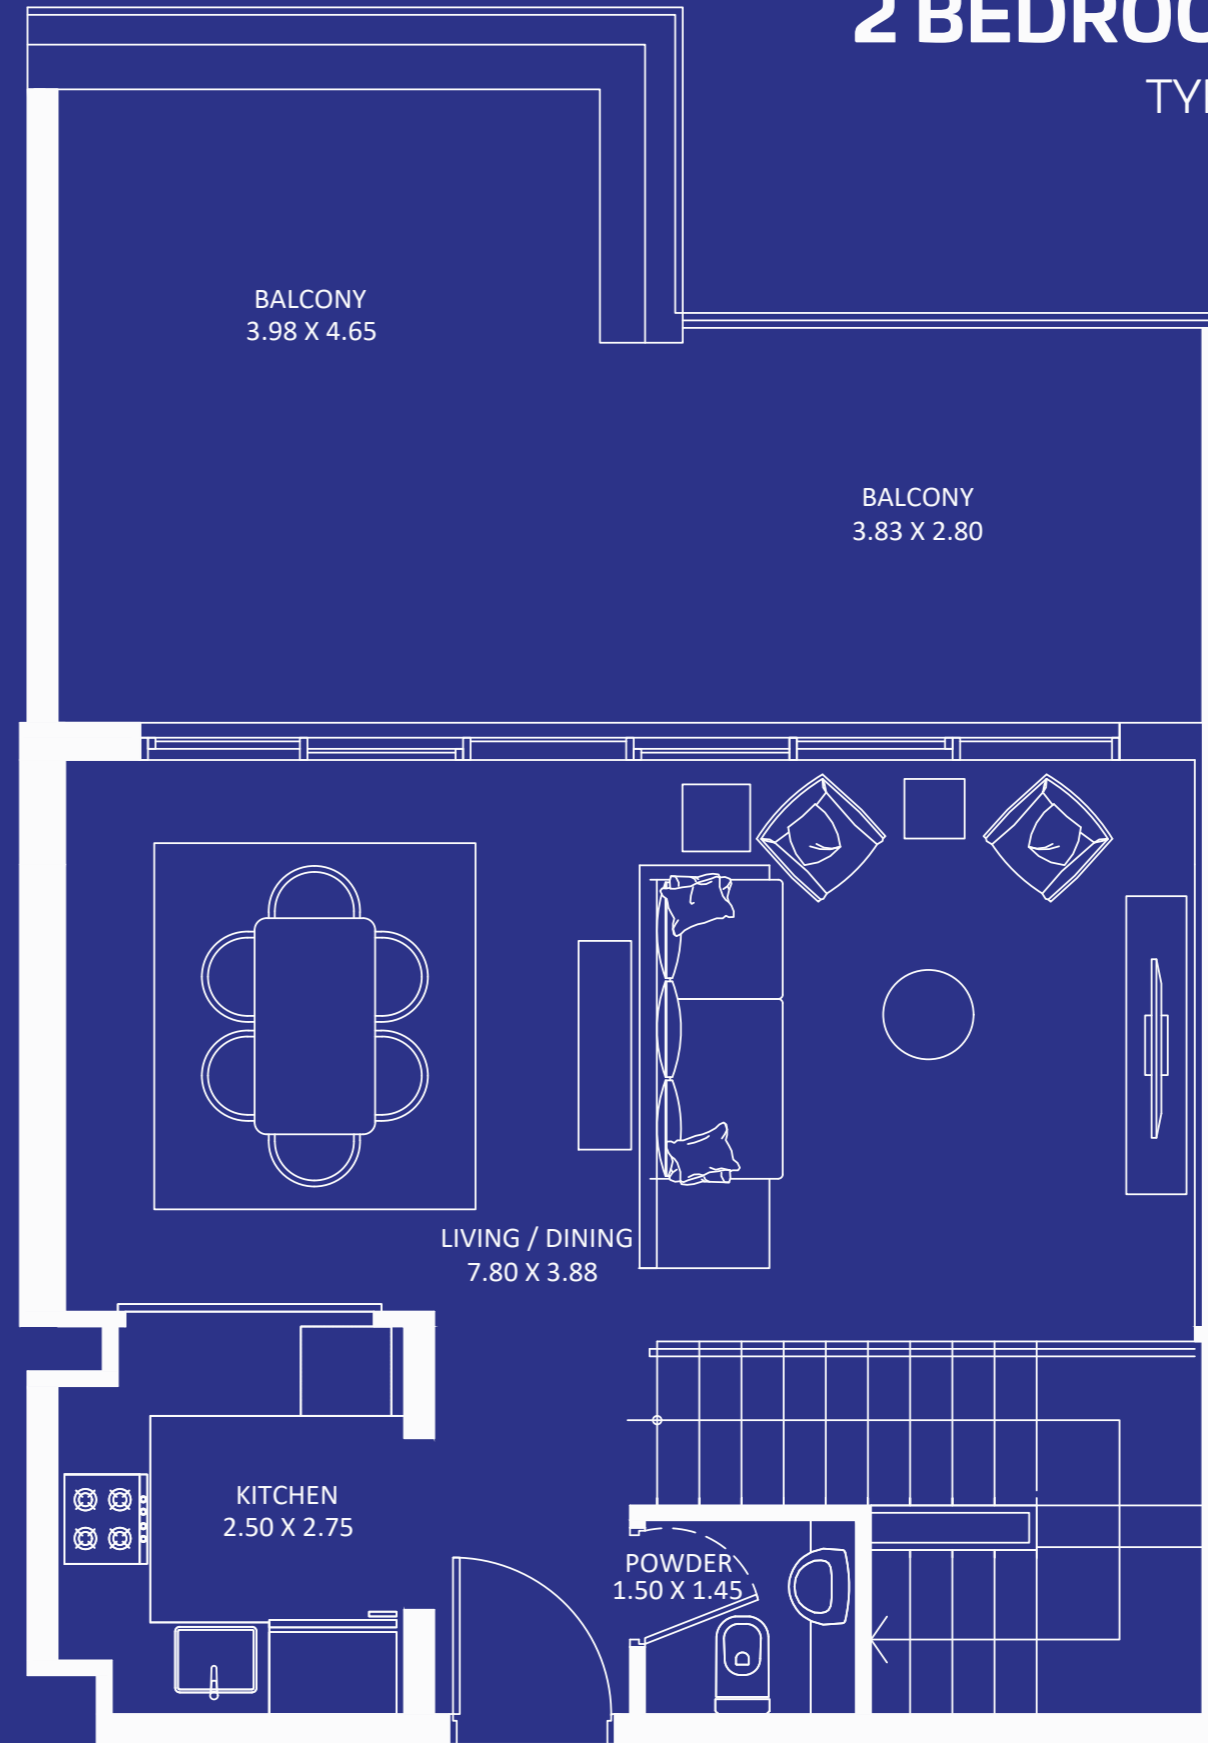

FEATURES :

- Store
- Maid Room

Eleganz 2

FLOOR: 4

Eleganz 5

FLOOR: 4

2 BEDROOM DUPLEX

TYPE - A