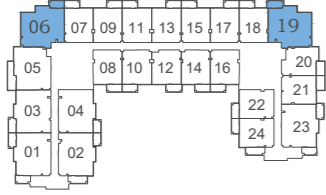

Balcony
172 to 189

Total
1,362 to 1,383

FEATURES :

Maid Room

Eleganz 2

FLOOR:1

FLOOR:2

FLOOR:3