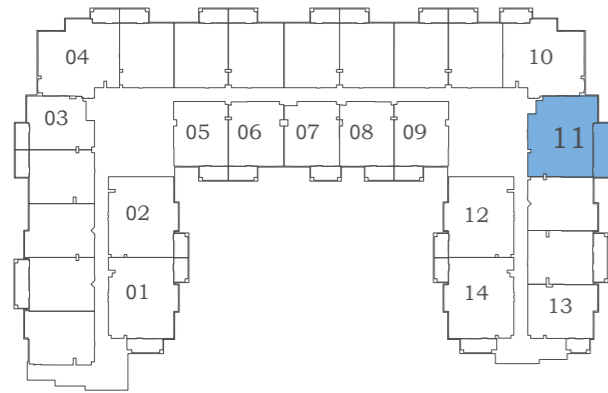

FEATURES :
 Maid Room

Eleganz 2

FLOOR : 3

Eleganz 5

FLOOR : 3

2 BEDROOM

TYPE - G

AREA (Sq.Ft)