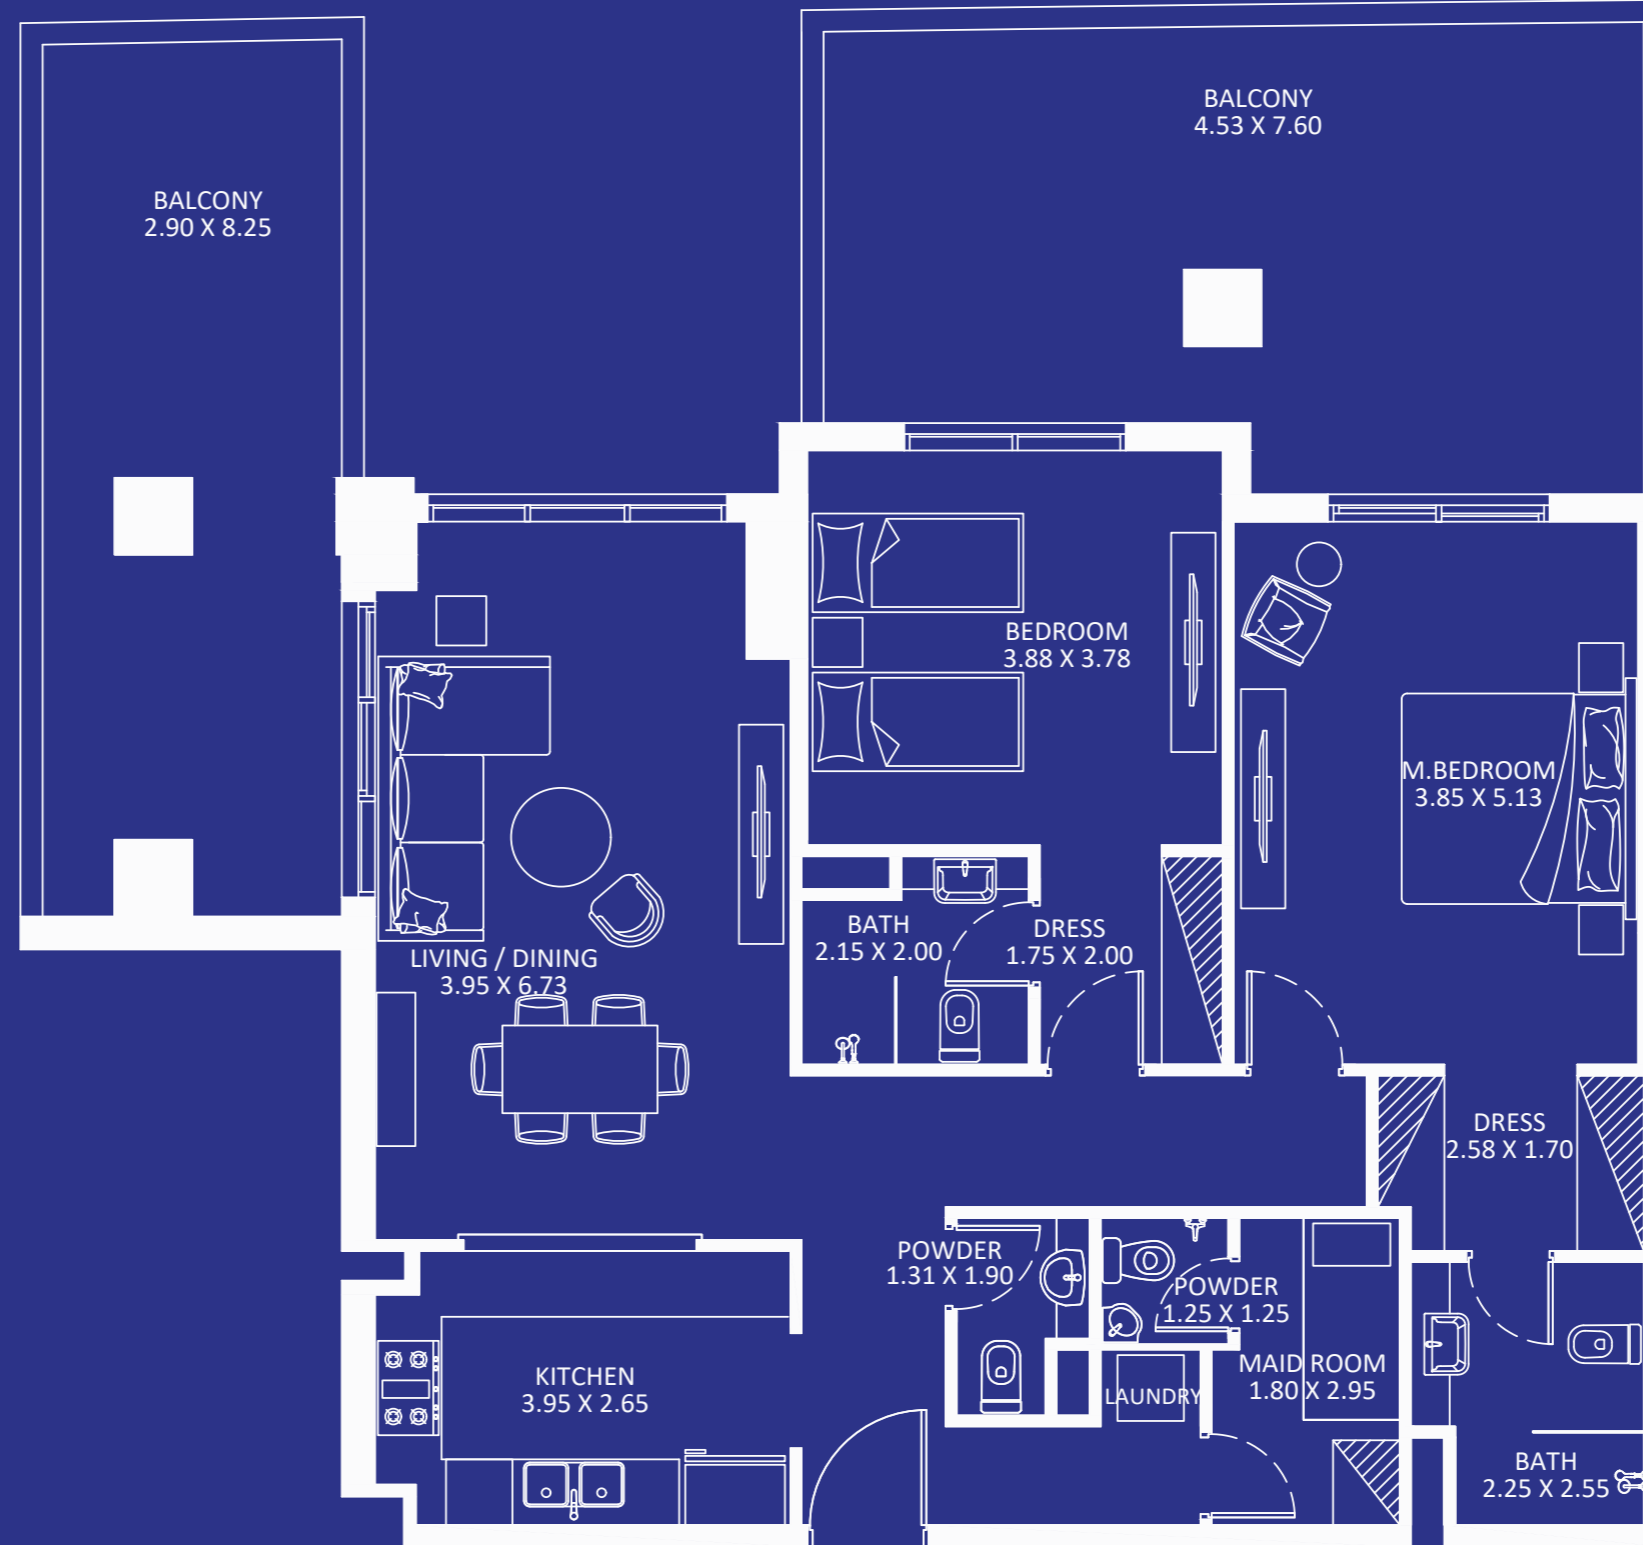

AREA (Sq.Ft)

Apartment
1,252

Balcony
578

Total
1,830

FEATURES :
 Maid Room

Eleganz 2

FLOOR: GROUND

2 BEDROOM TYPE - K