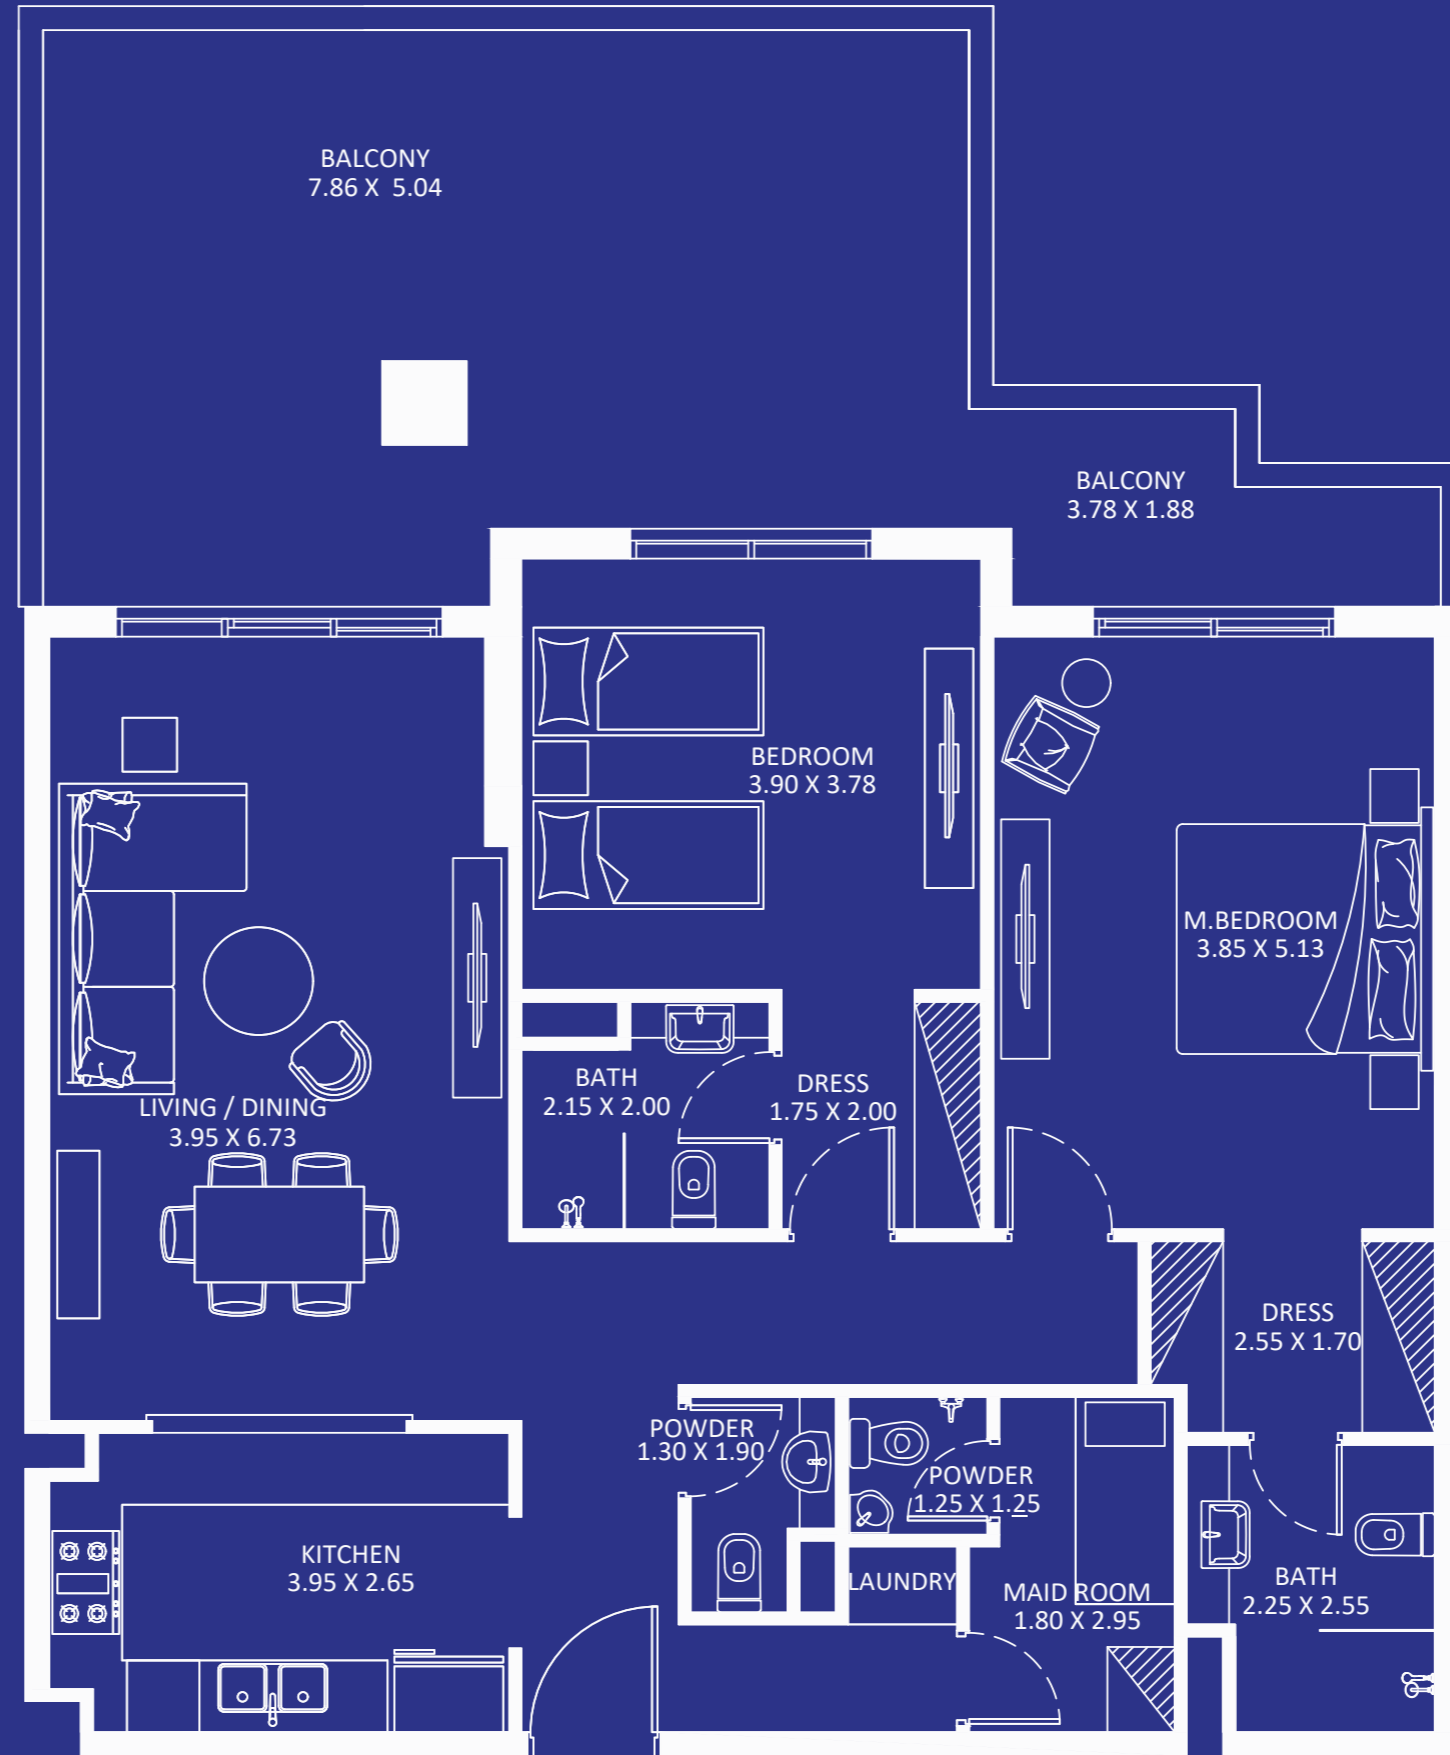

AREA (Sq.Ft)

Apartment
1,189

Balcony
485

Total
1,673

FEATURES :
 Maid Room

Eleganz 5

FLOOR: GROUND

2 BEDROOM TYPE - M