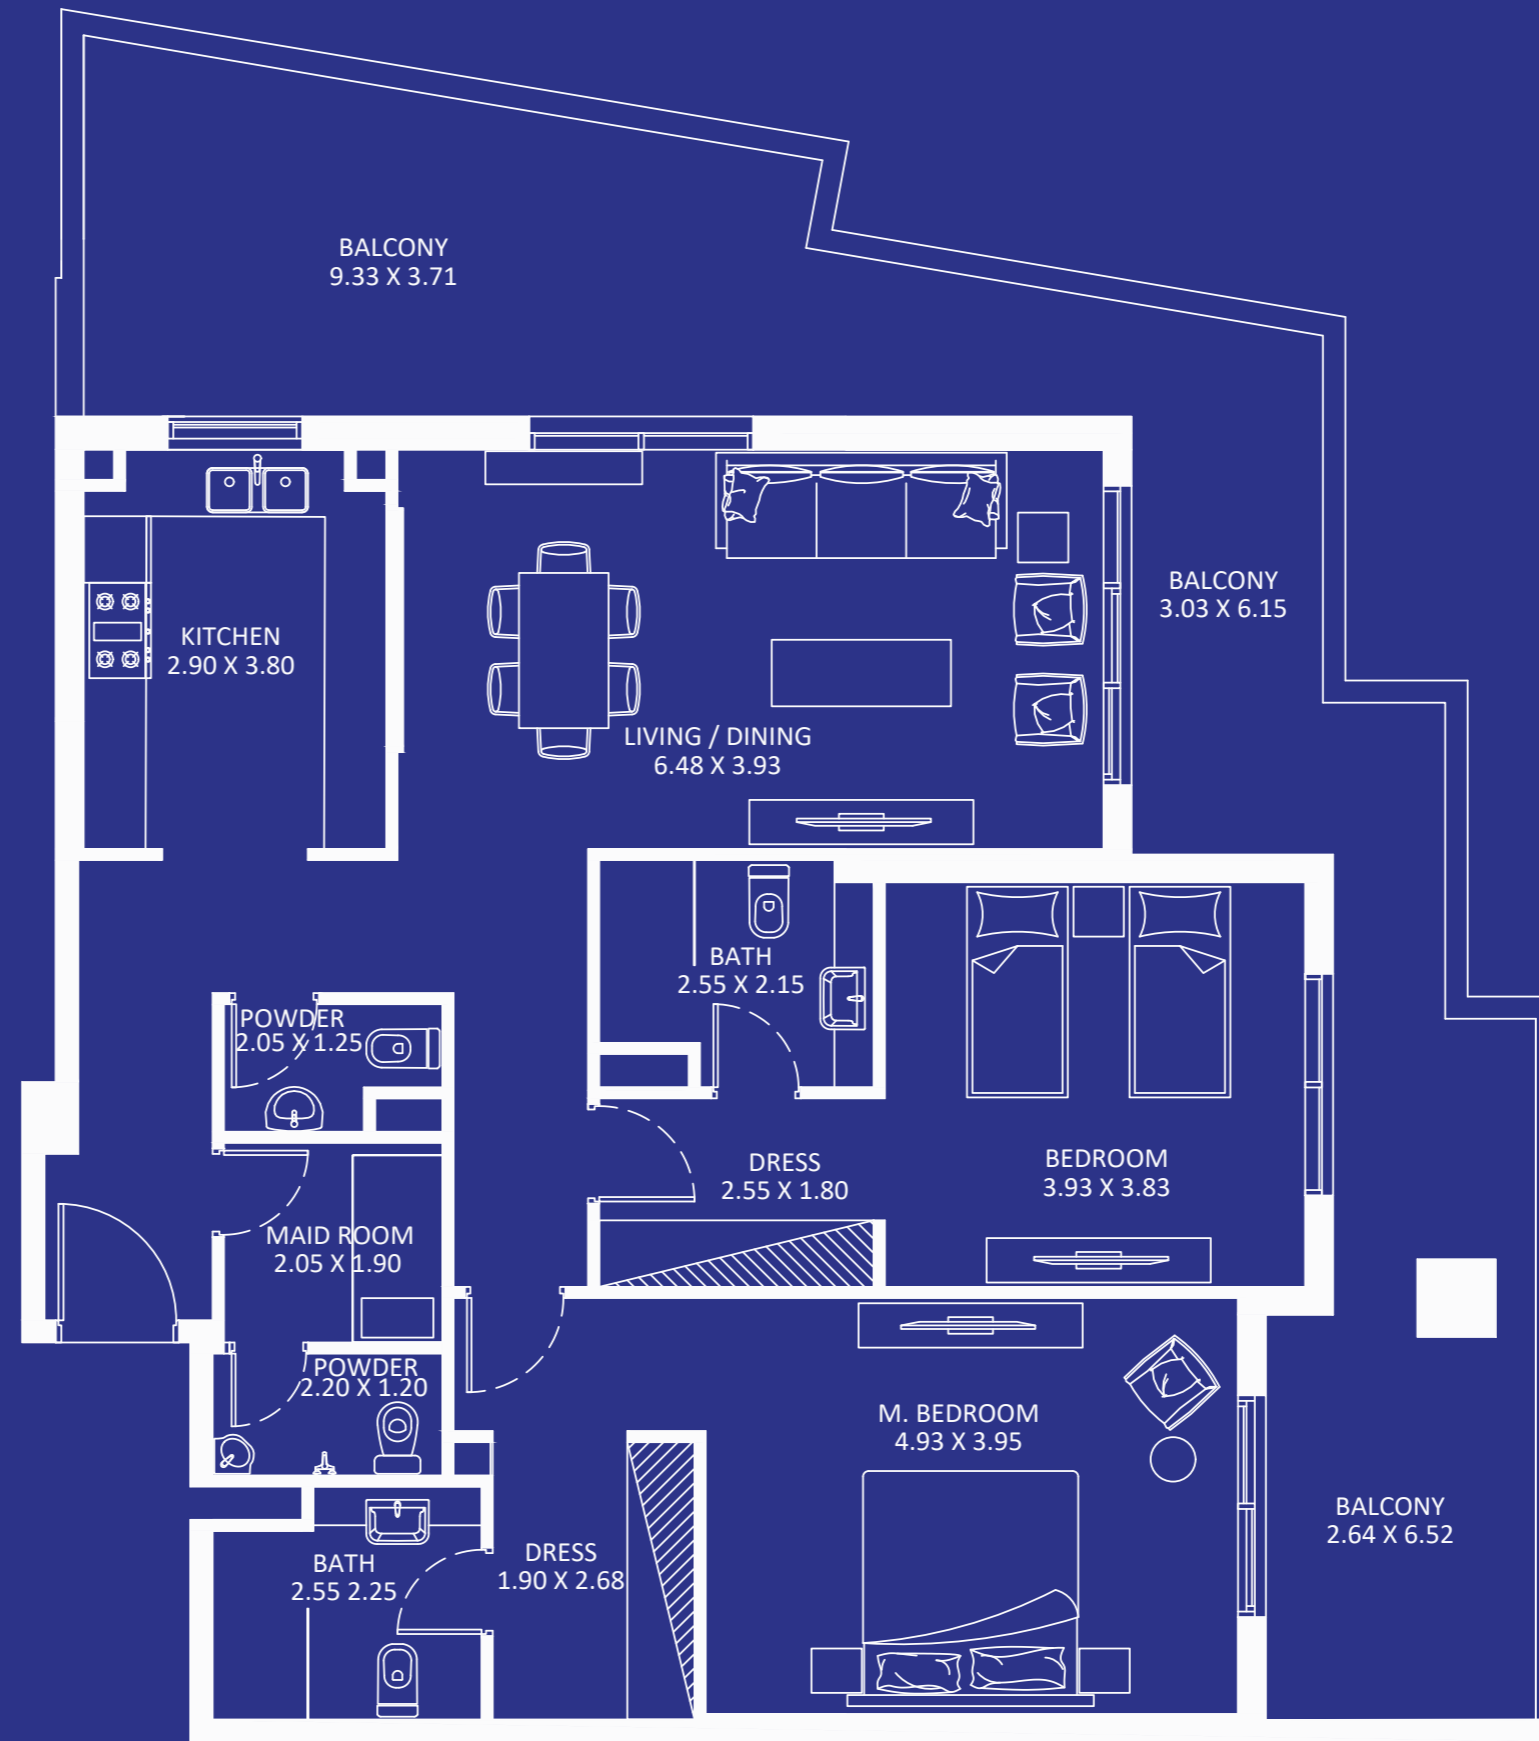

AREA (Sq.Ft)

Apartment
1,198

Balcony
819

Total
2,017

FEATURES :
 Maid Room

Eleganz 5

FLOOR: GROUND

2 BEDROOM TYPE - J