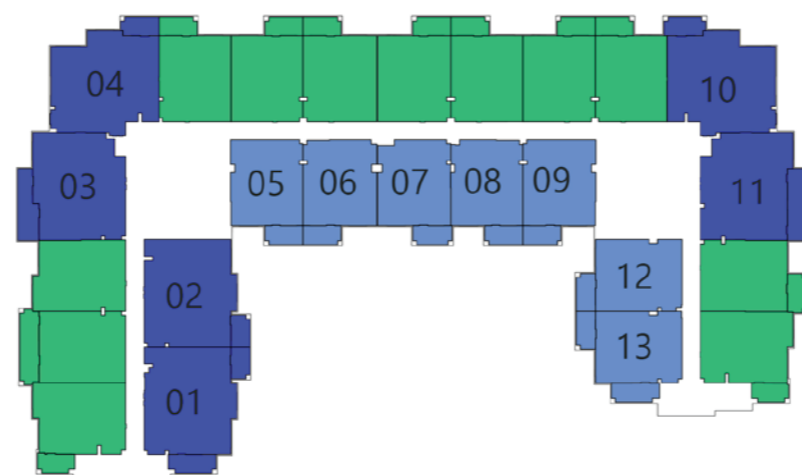

Eleganz 2

1ST FLOOR

3RD FLOOR

- STUDIO
- 1 BEDROOM
- 2 BEDROOM
- 2 BEDROOM DUPLEX