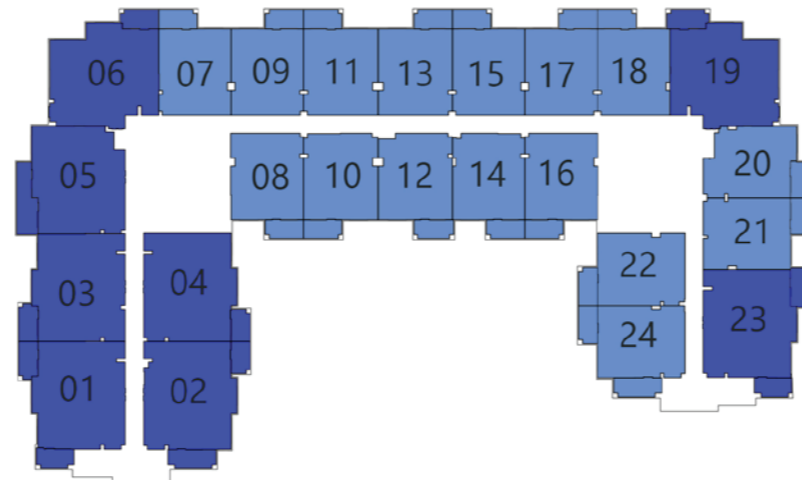

Balcony
78

Total
881

FEATURES :

Maid Room

Eleganz 2

GROUND FLOOR

2ND FLOOR

4TH FLOOR