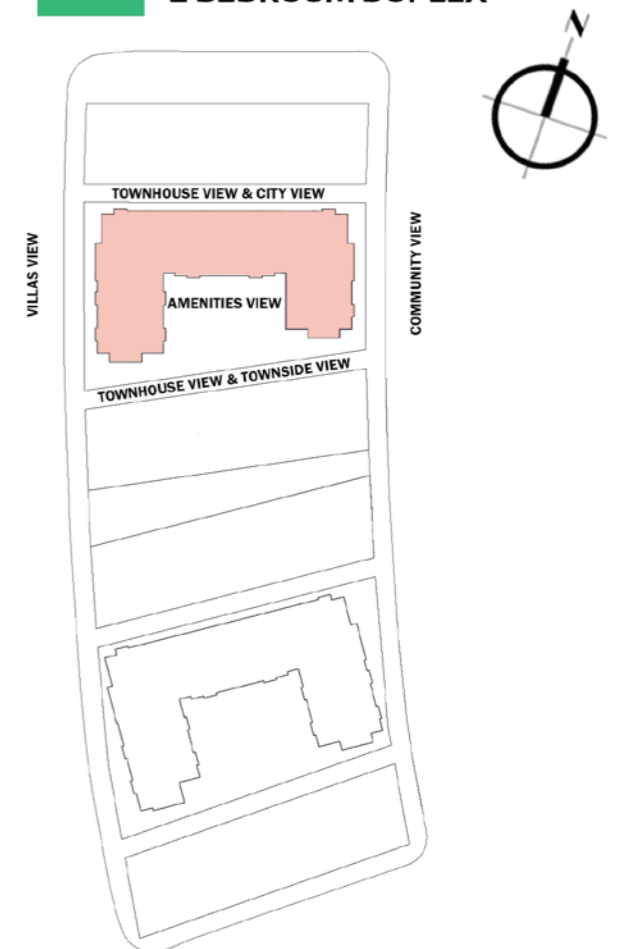

- STUDIO
- 1 BEDROOM
- 2 BEDROOM
- 2 BEDROOM DUPLEX