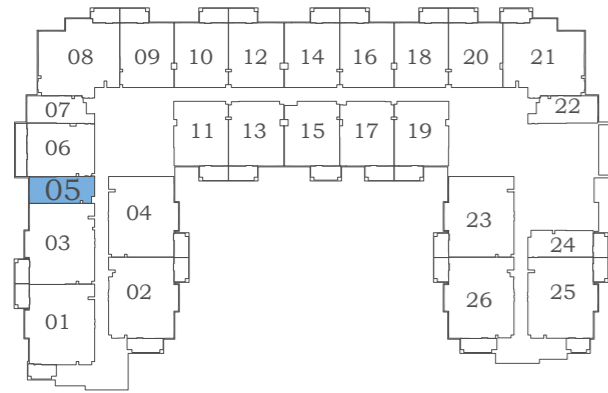

AREA (Sq.Ft)

Apartment
385

Balcony
78

Total
463

Eleganz 5

FLOOR:1

STUDIO TYPE - C

AREA (Sq.Ft)