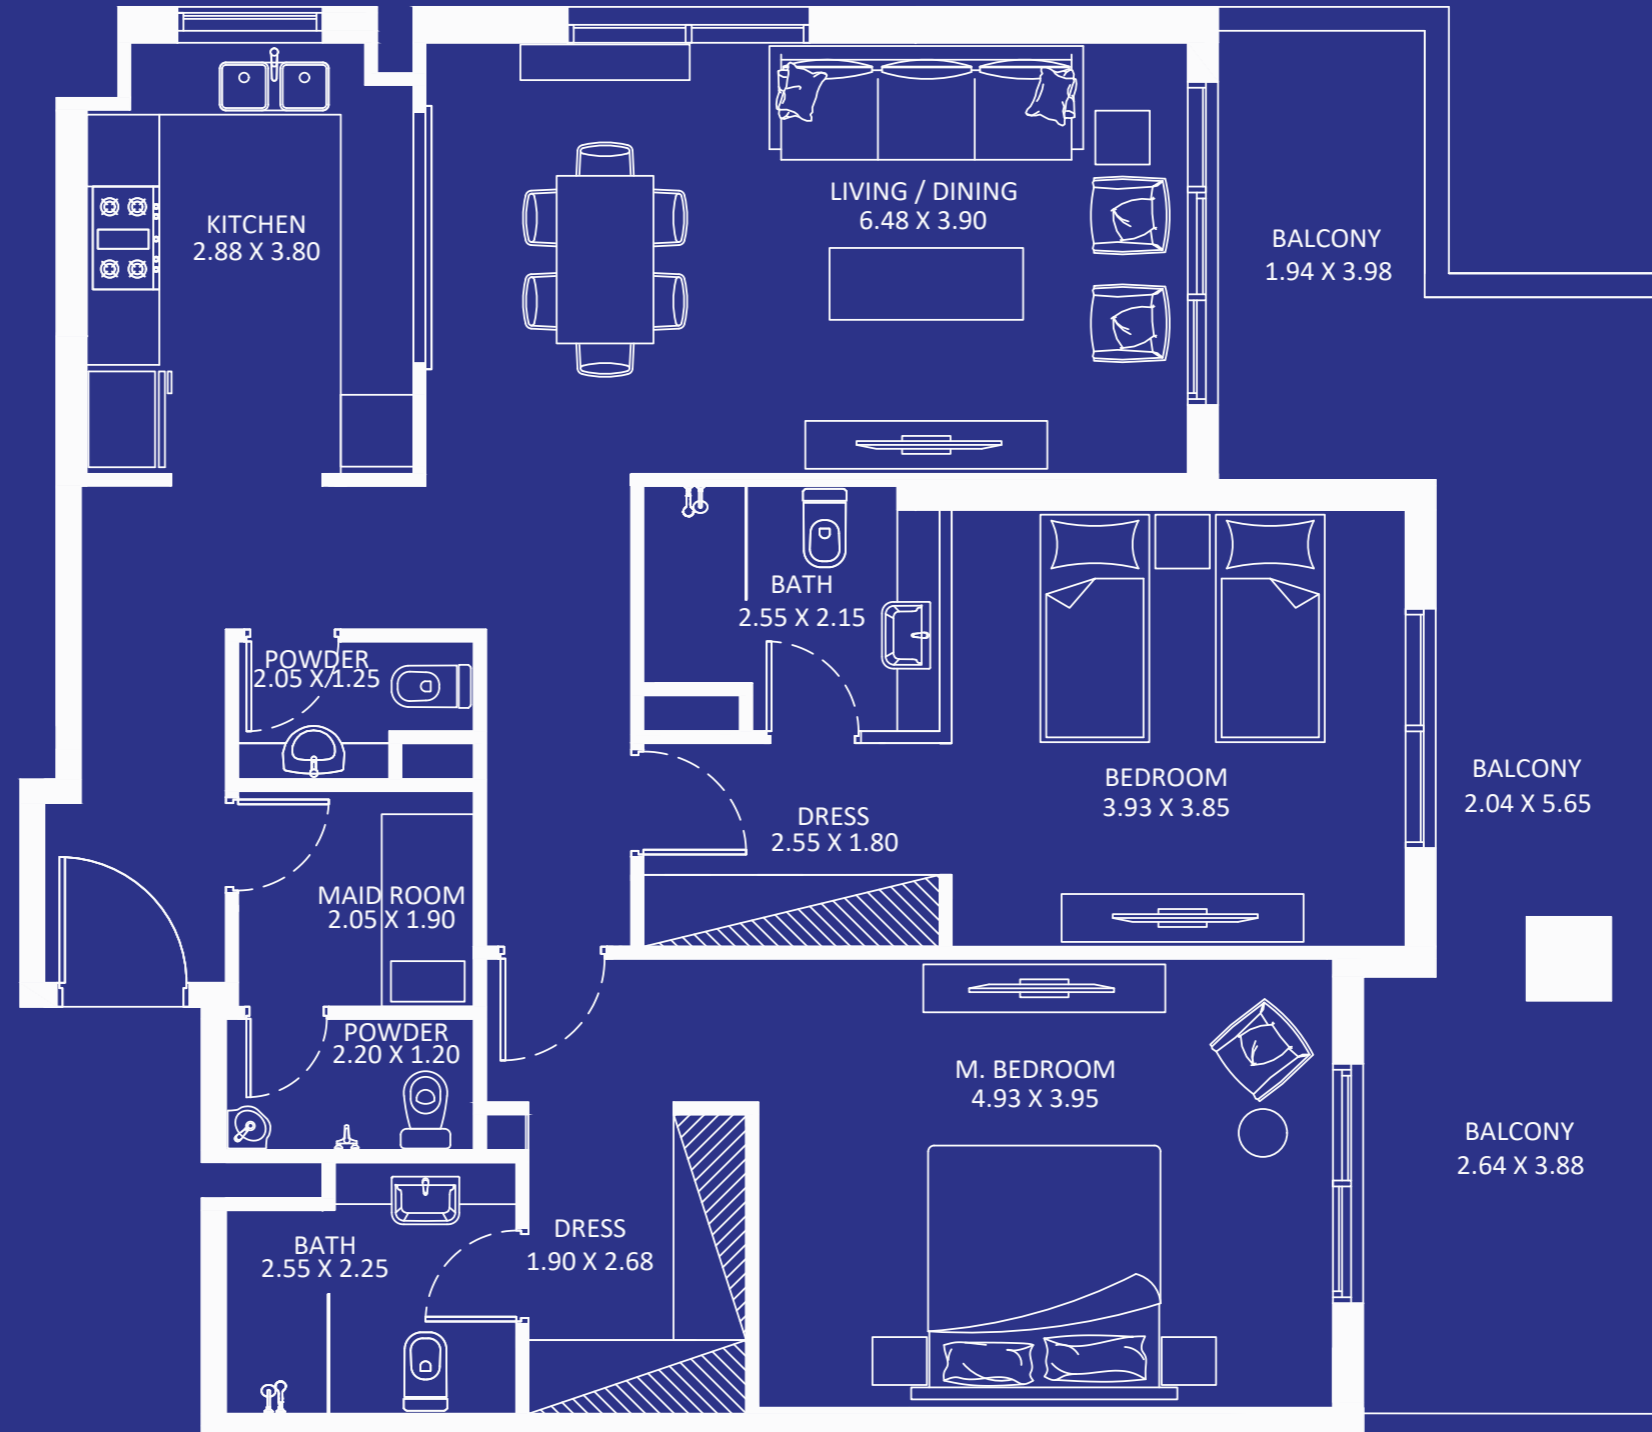

FEATURES :
 Maid Room

Eleganz 2

FLOOR: GROUND

2 BEDROOM TYPE - F

AREA (Sq.Ft)

Apartment
1,249 to 1,250

Balcony
314 to 329

Total
1,564 to 1,578