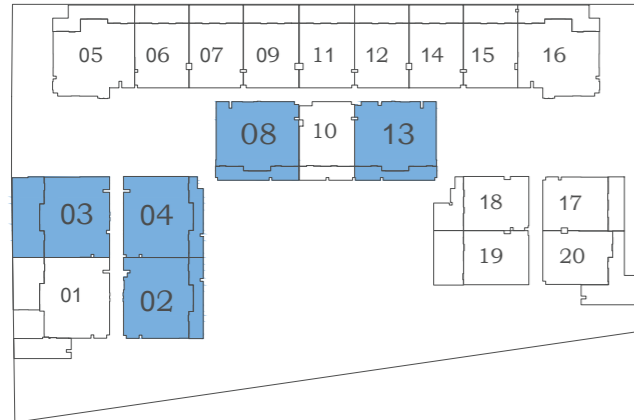

Total
1,338 to 1,347

FEATURES :
 Maid Room

Eleganz 2

FLOOR: GROUND

Eleganz 5

FLOOR: GROUND

2 BEDROOM TYPE - D

AREA (Sq.Ft)