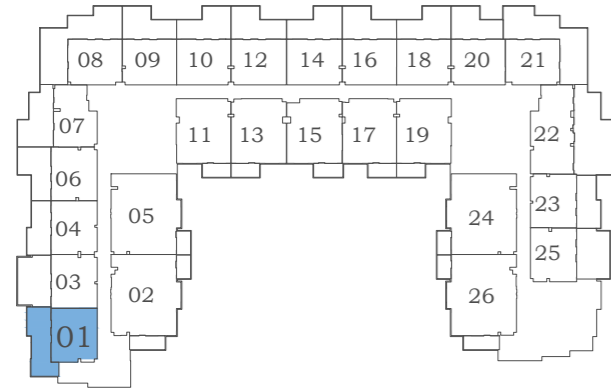

FEATURES :

- Store
- Maid Room

Eleganz 2

FLOOR: 4

Eleganz 5

FLOOR: 4

2 BEDROOM DUPLEX

TYPE - B