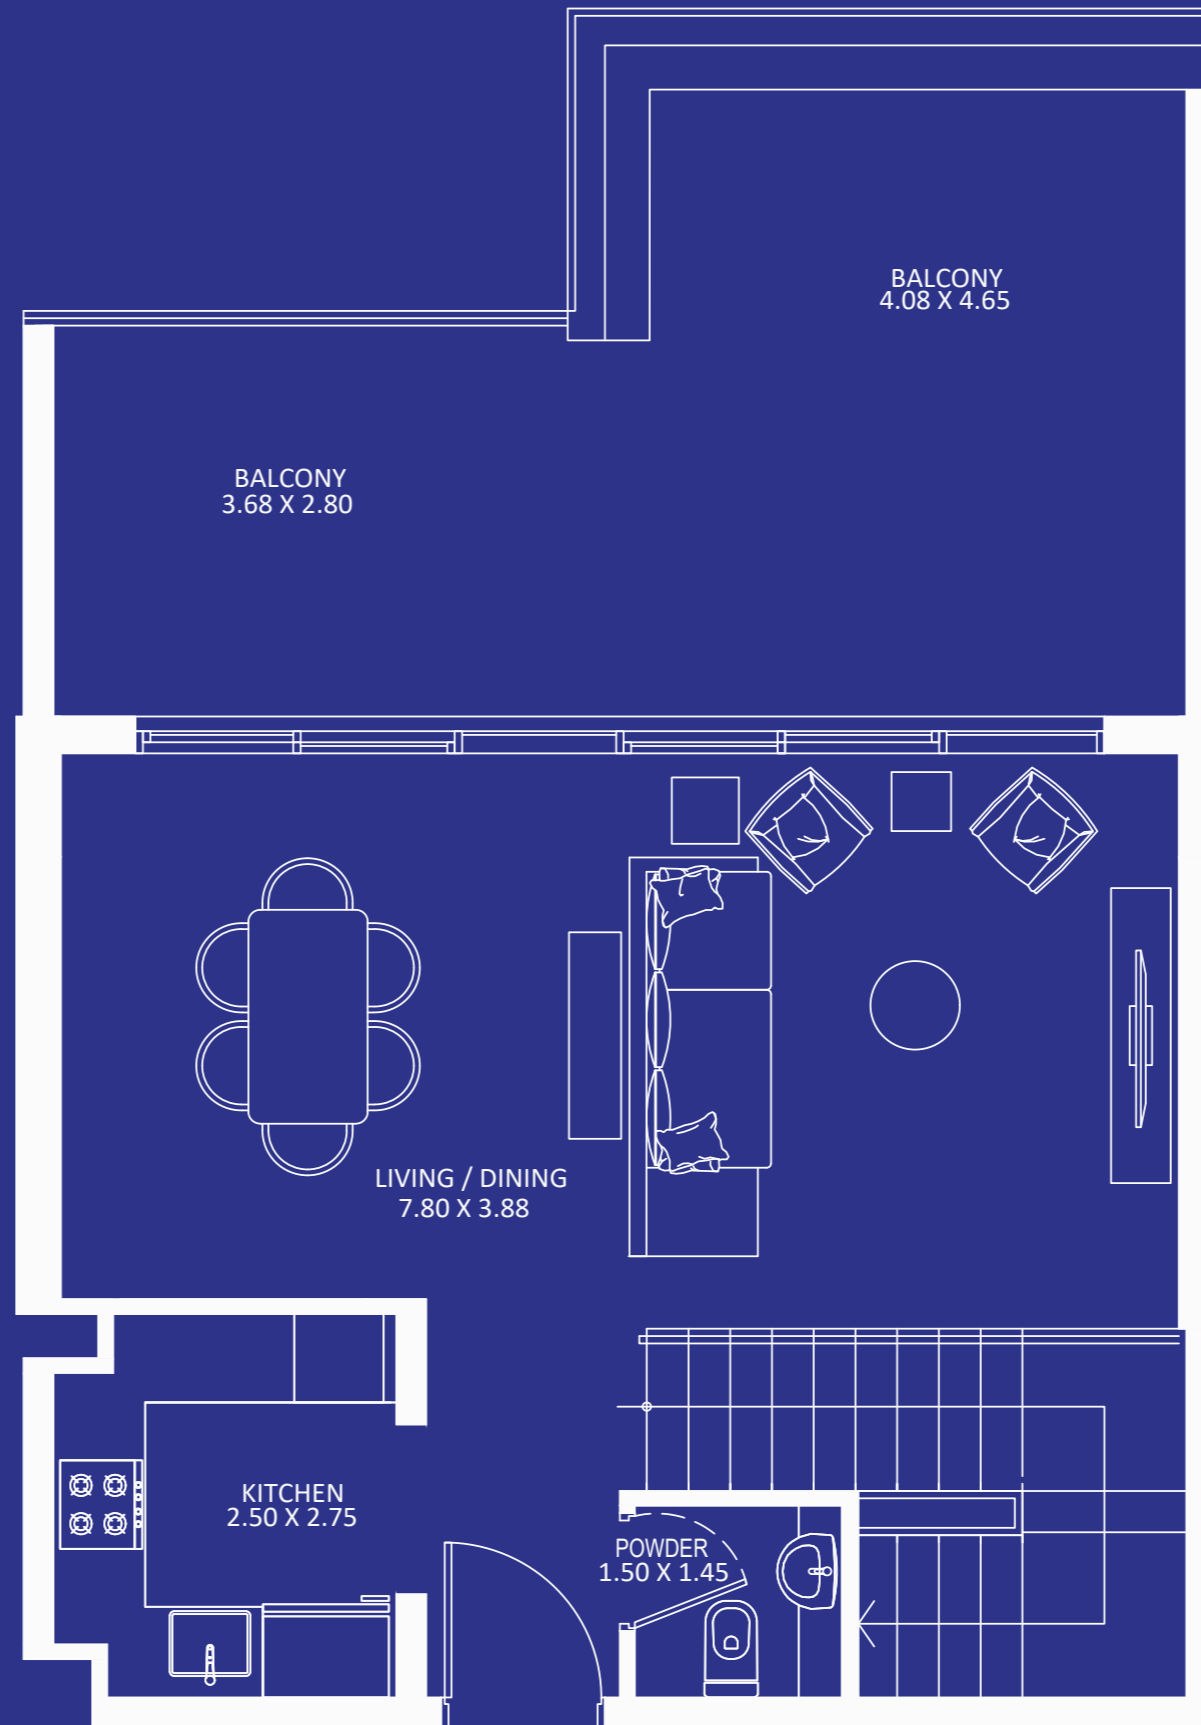

2 BEDROOM DUPLEX

TYPE - E