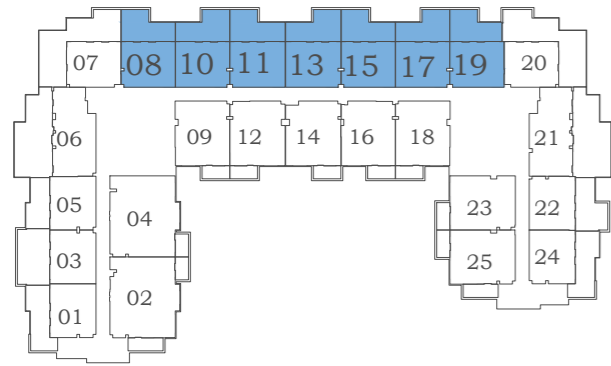

FEATURES :

- Store
- Maid Room

Eleganz 2

FLOOR: 4

Eleganz 5

FLOOR: 4

2 BEDROOM DUPLEX

TYPE - A