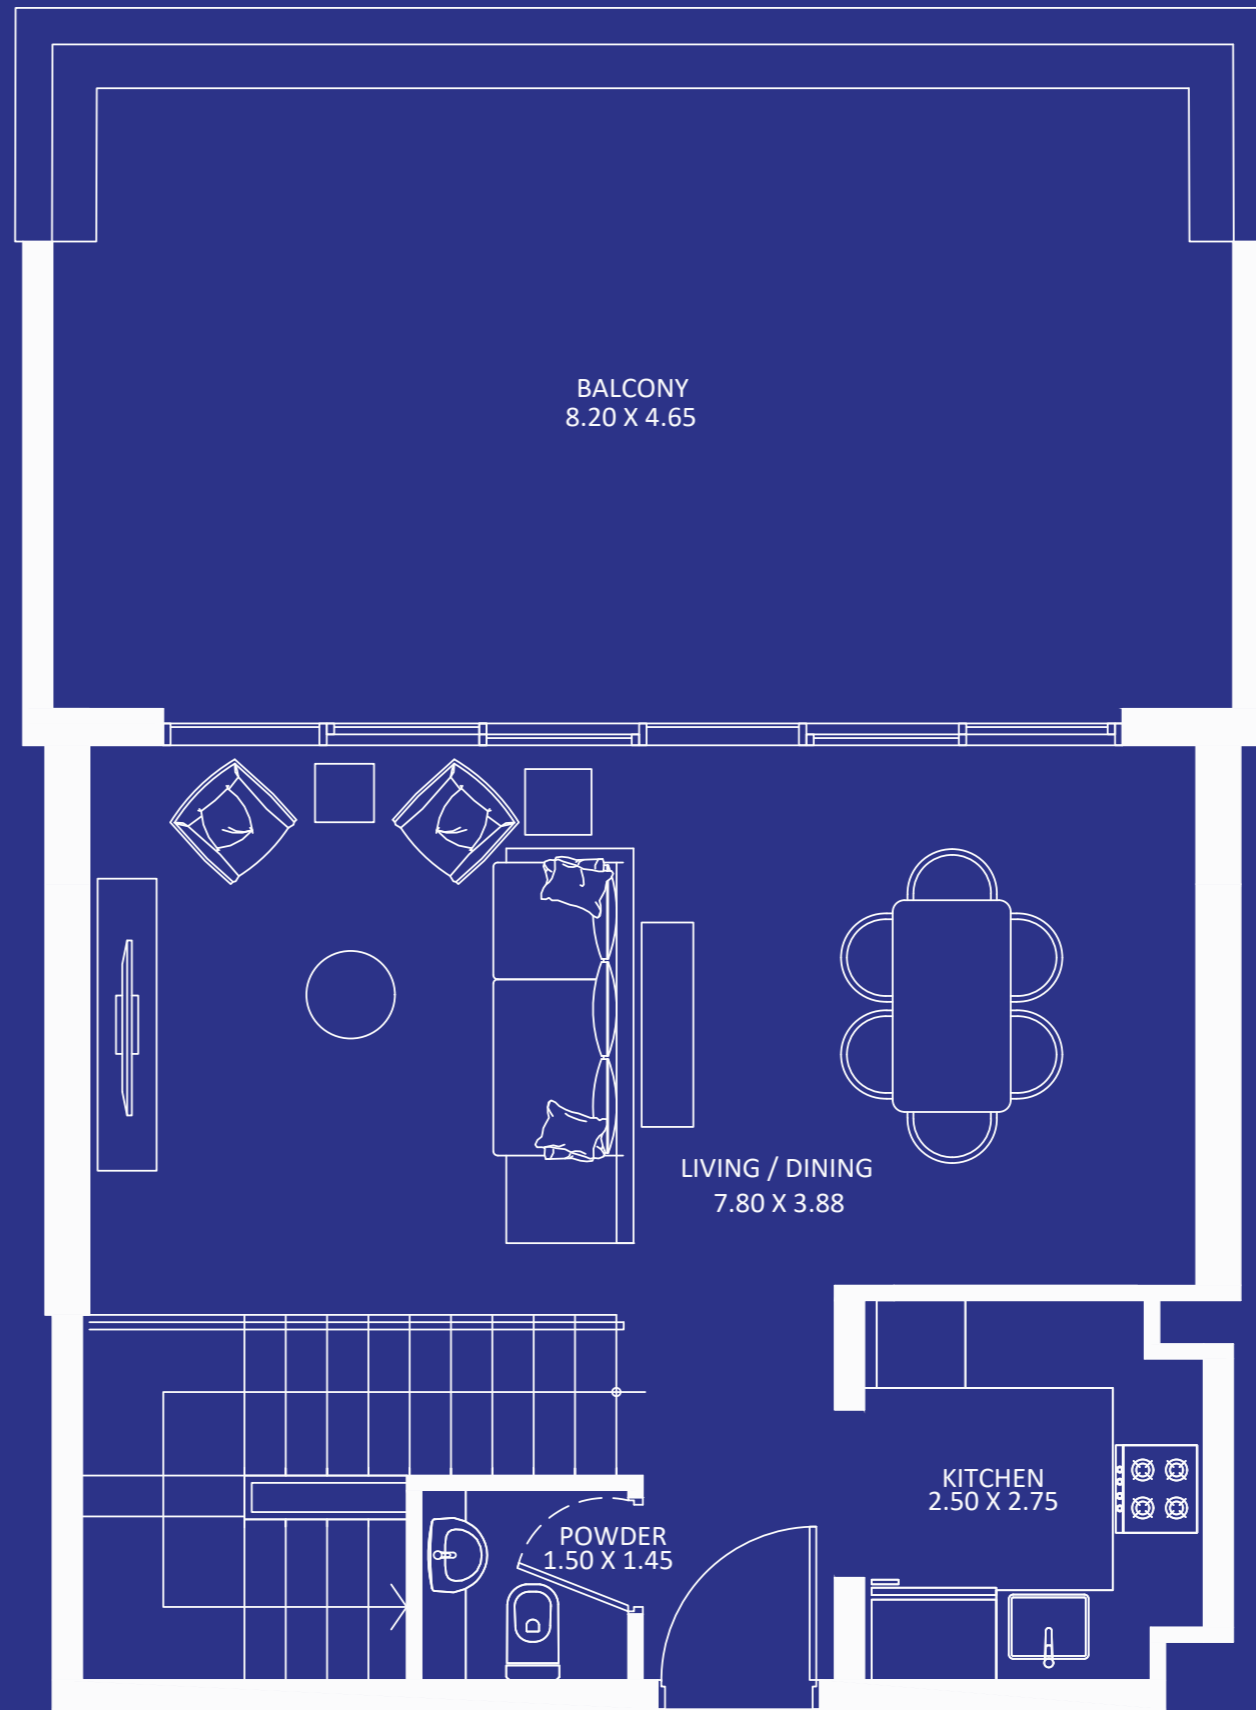

FEATURES :

- Store
- Maid Room

Eleganz 2

FLOOR: 4

Eleganz 5

FLOOR: 4

2 BEDROOM DUPLEX

TYPE - C