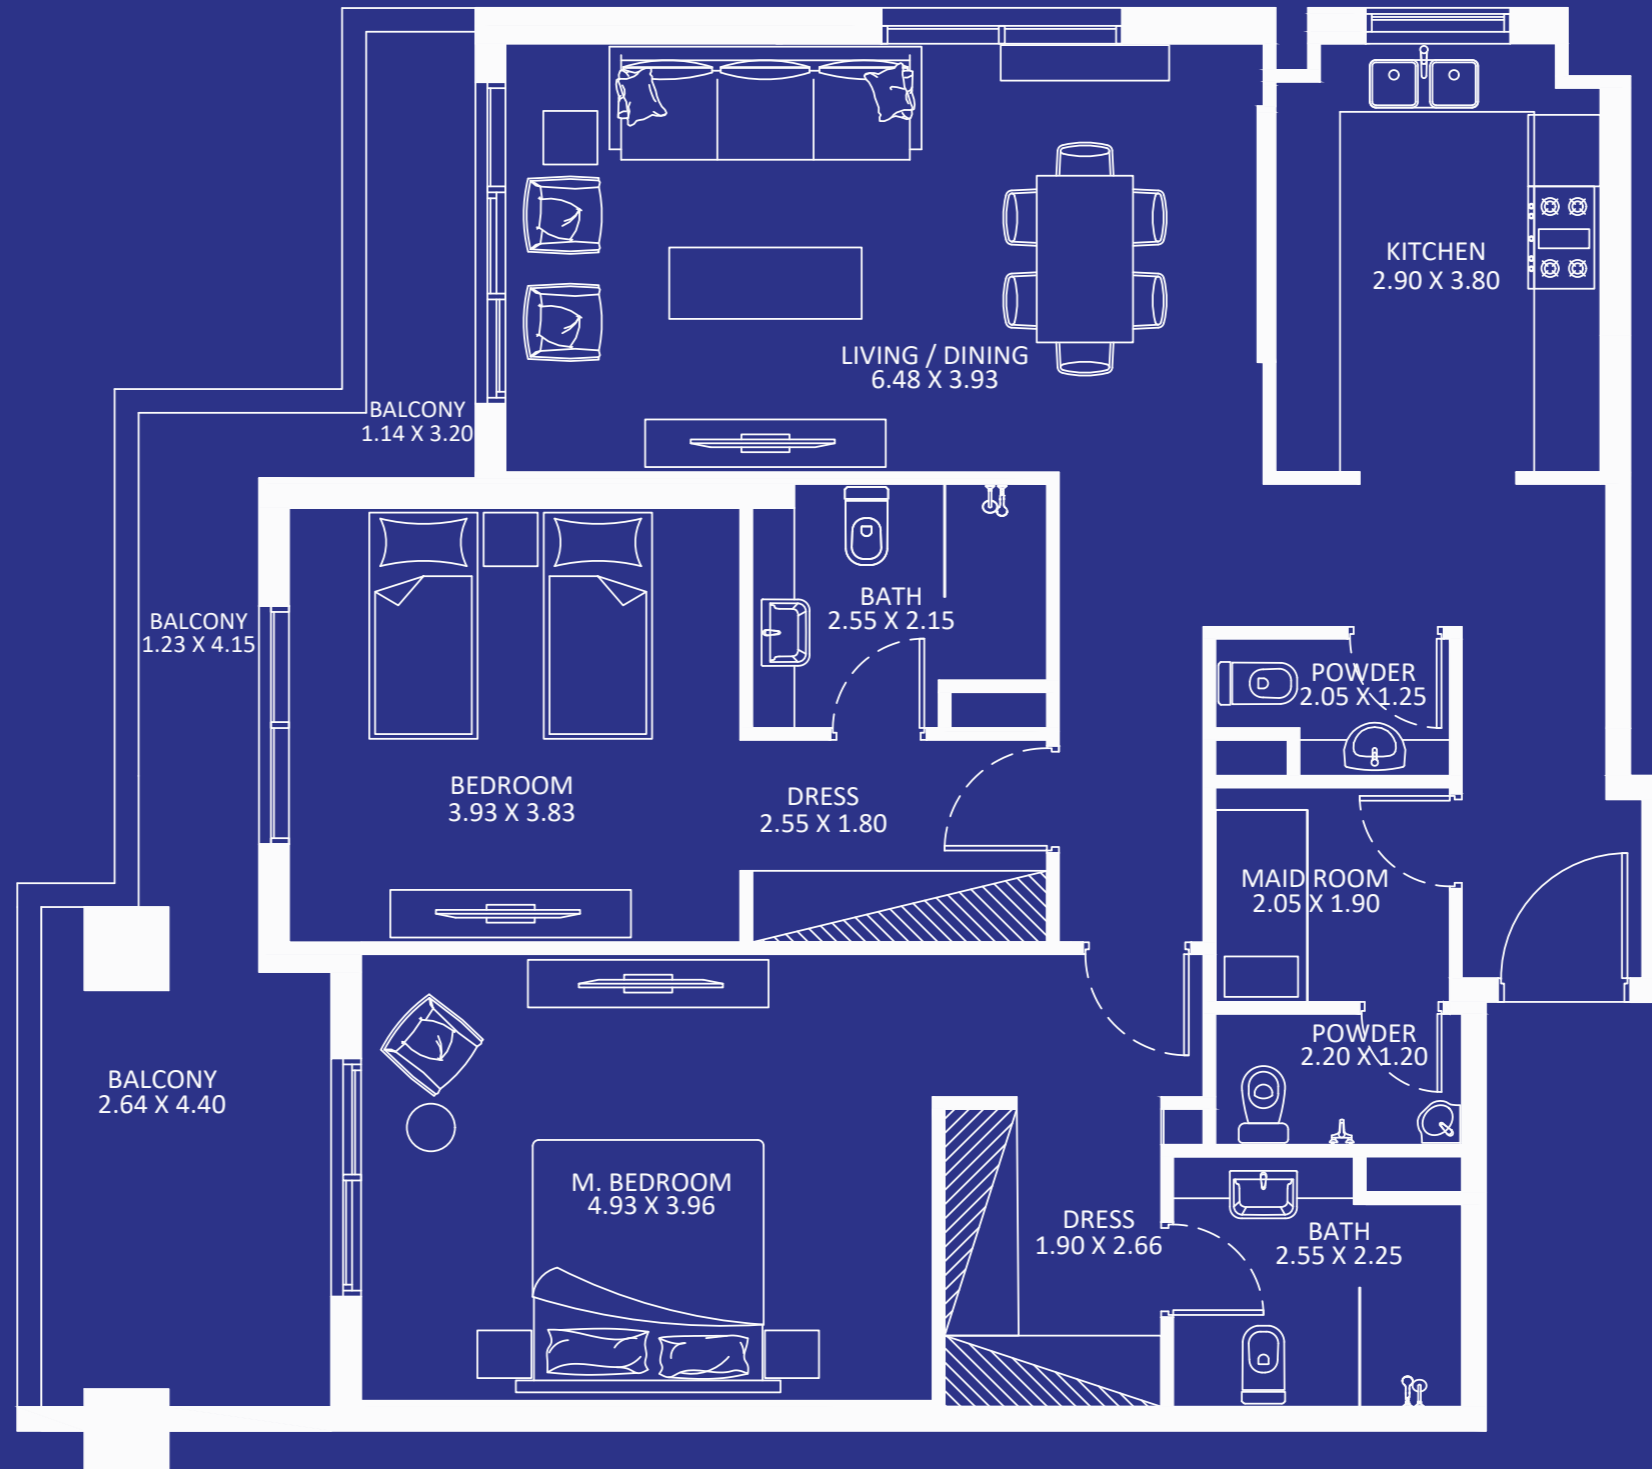

Eleganz 5

FLOOR: GROUND

2 BEDROOM TYPE - 0

AREA (Sq.Ft)

Apartment
1,250

Balcony
230

Total
1,481

FEATURES :
☒ Maid Room