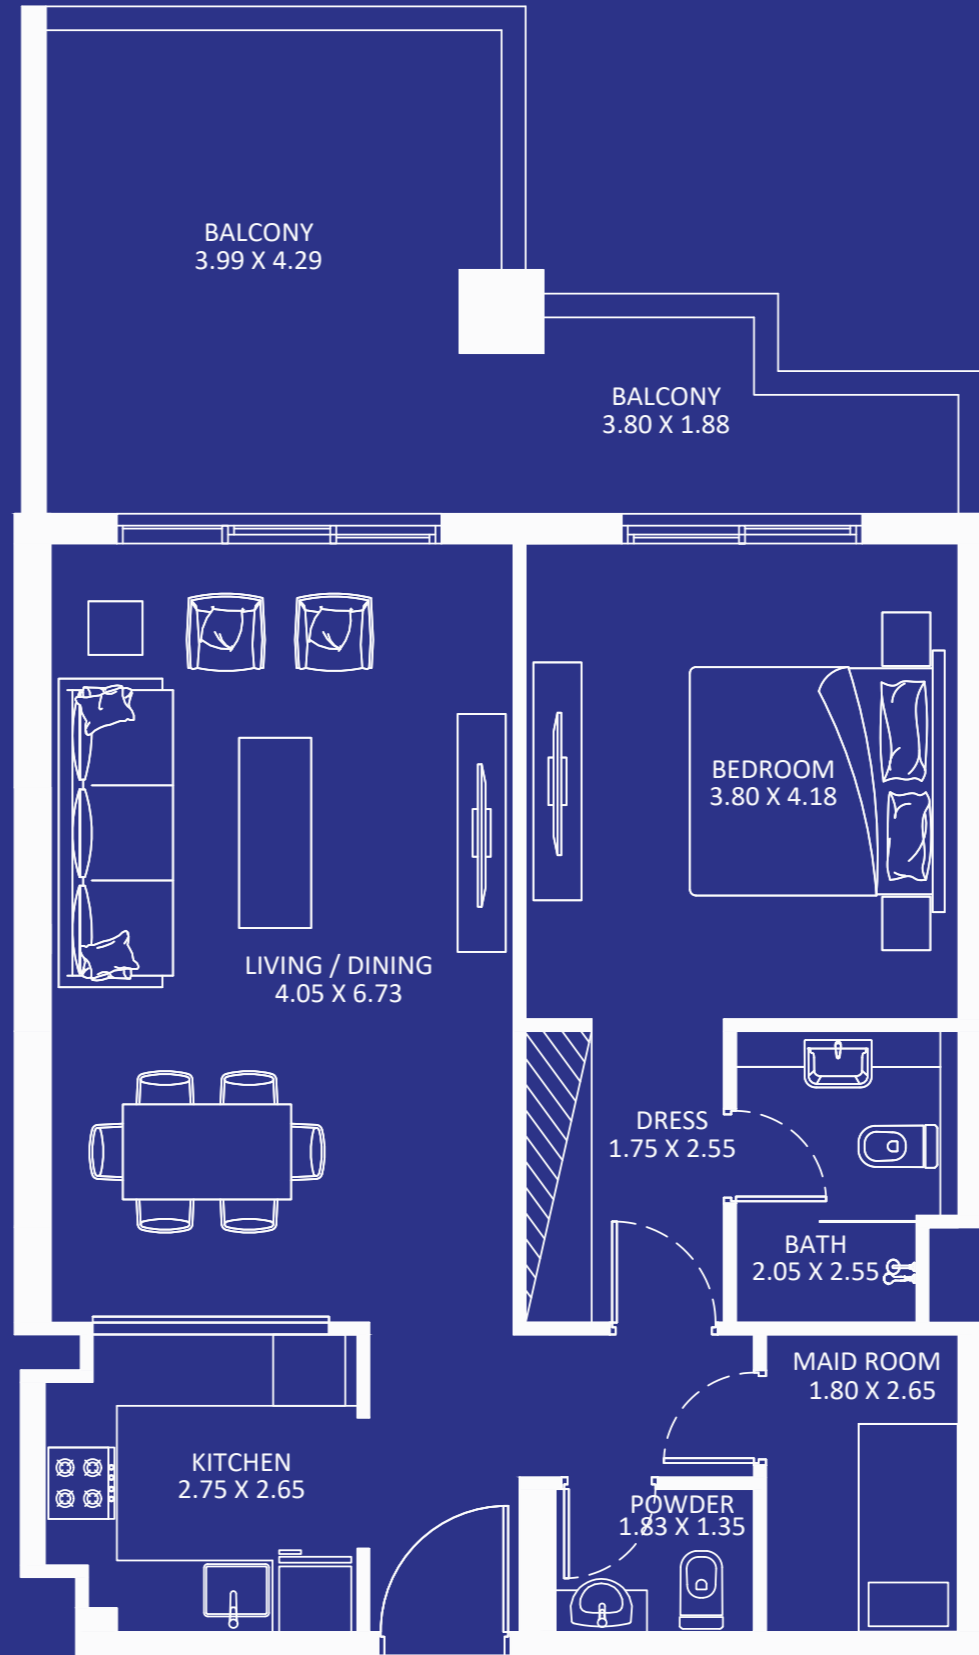

Eleganz 2

FLOOR: GROUND

1 BEDROOM TYPE - J

AREA (Sq.Ft)

Apartment
807
Balcony
455
Total
1,262

FEATURES :
 Maid Room

Eleganz 2

FLOOR: GROUND