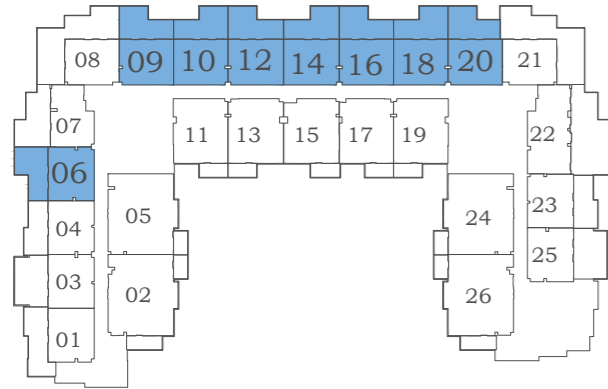

FEATURES :

- Store
- Maid Room

Eleganz 2

FLOOR: 4

Eleganz 5

FLOOR: 4

2 BEDROOM DUPLEX

TYPE - A