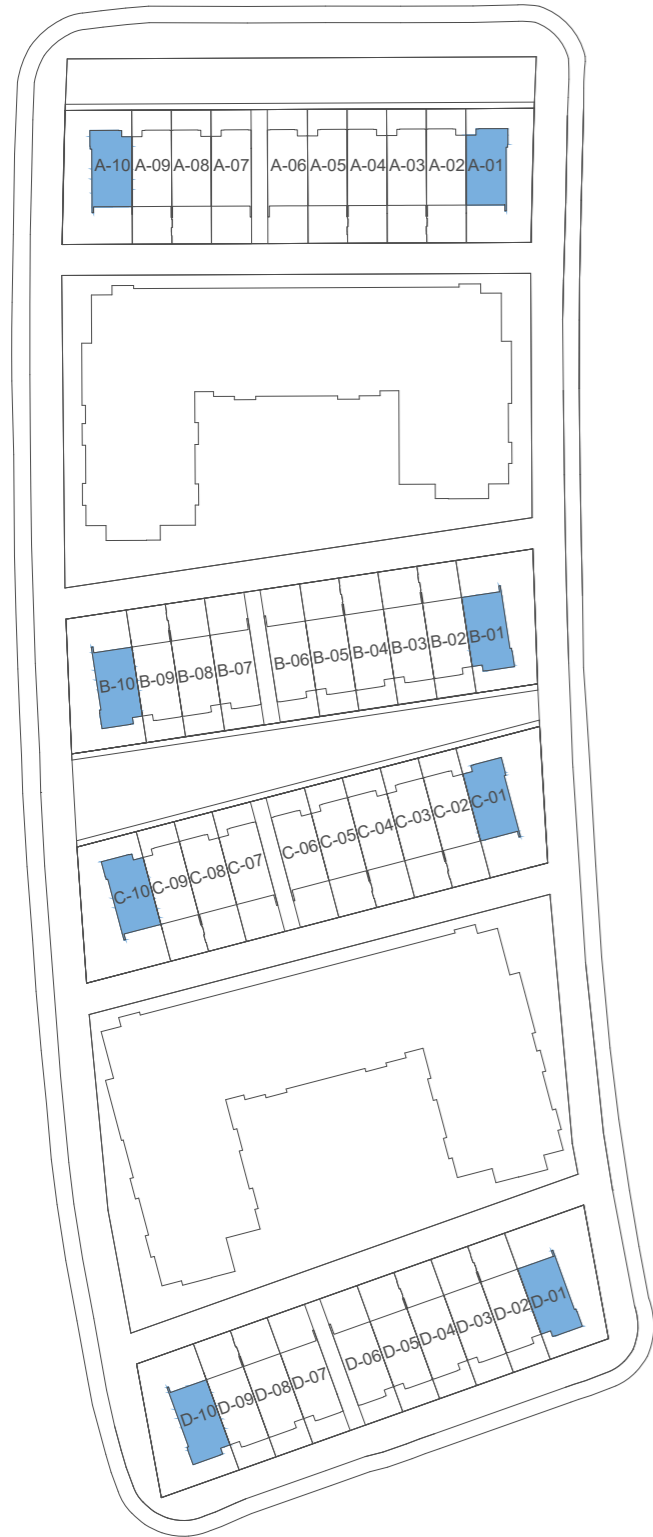

4 BEDROOM TOWNHOUSE

Corner

UPPER LEVEL