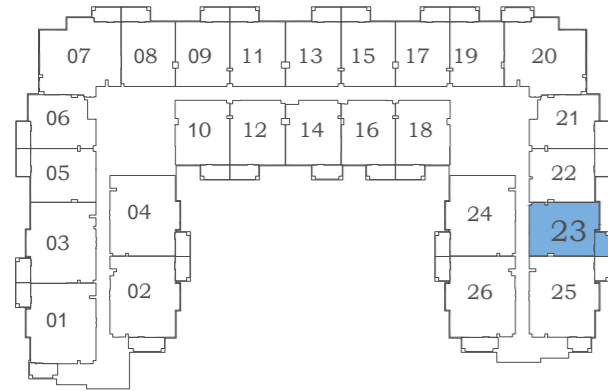

1 BEDROOM TYPE - L

AREA (Sq.Ft)

Apartment
545
Balcony
391
Total
937

Eleganz 5

FLOOR: 2

1 BEDROOM TYPE - M

AREA (Sq.Ft)

Apartment
802