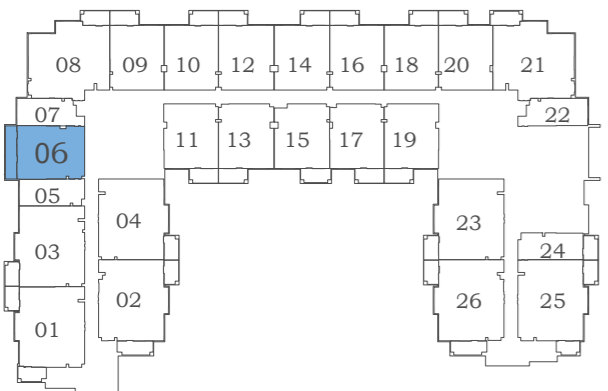

AREA (Sq.Ft)

Apartment
798 to 801

Balcony
659 to 660

Total
1,458 to 1,460

Eleganz 2

FLOOR:1

Eleganz 5

FLOOR:1