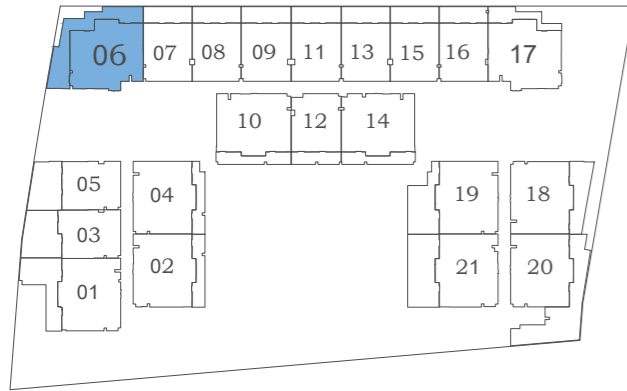

AREA (Sq.Ft)

Apartment
1,198

Balcony
819

Total
2,017

FEATURES :
 Maid Room

Eleganz 5

FLOOR: GROUND

2 BEDROOM TYPE - J