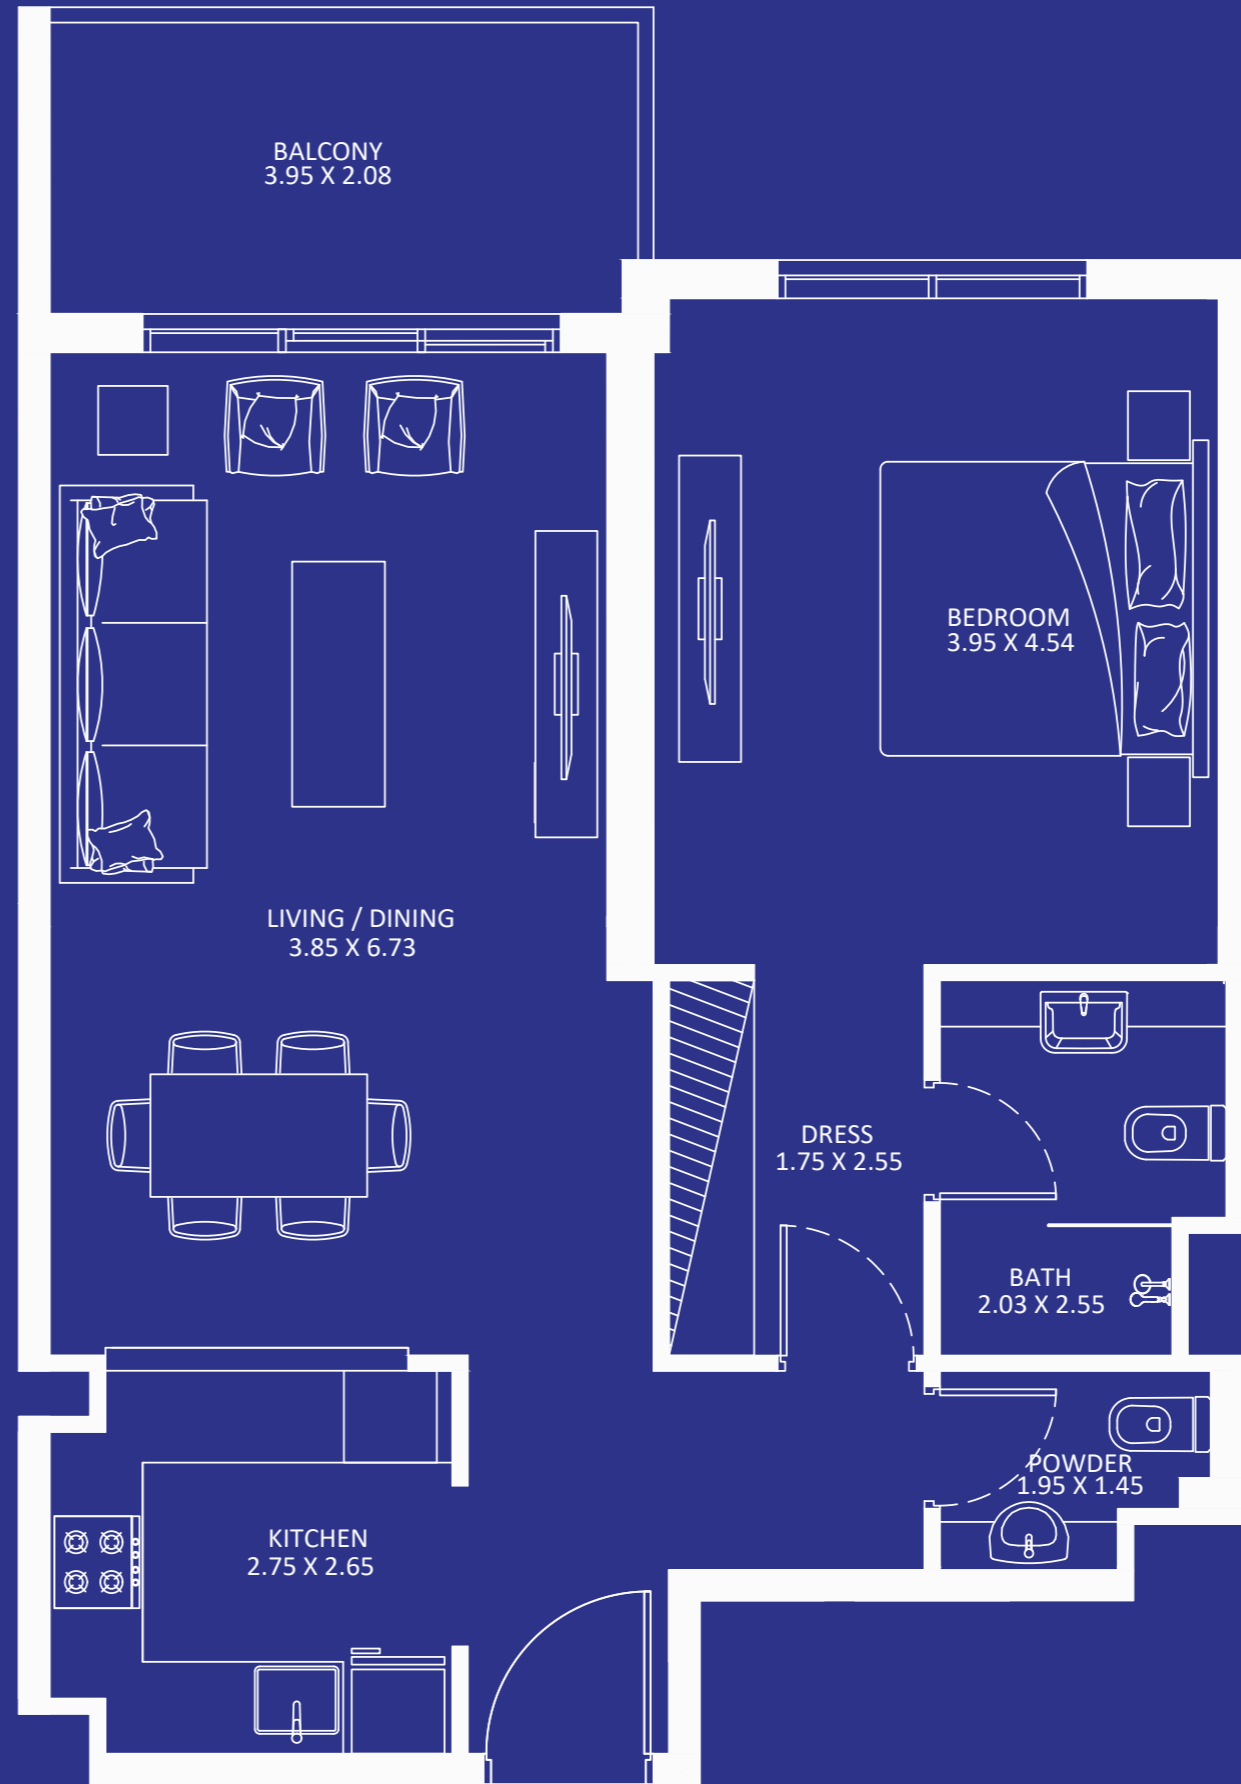

1 BEDROOM

TYPE - C

AREA (Sq.Ft)

Apartment
744 to 757

Balcony
84 to 102

Total
828 to 858