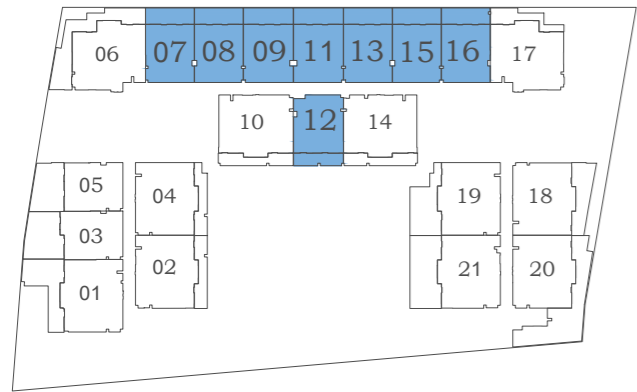

Total
854 to 887

FEATURES :
 Maid Room

Eleganz 2

FLOOR: GROUND

Eleganz 5

FLOOR: GROUND

1 BEDROOM TYPE - B

AREA (Sq.Ft)