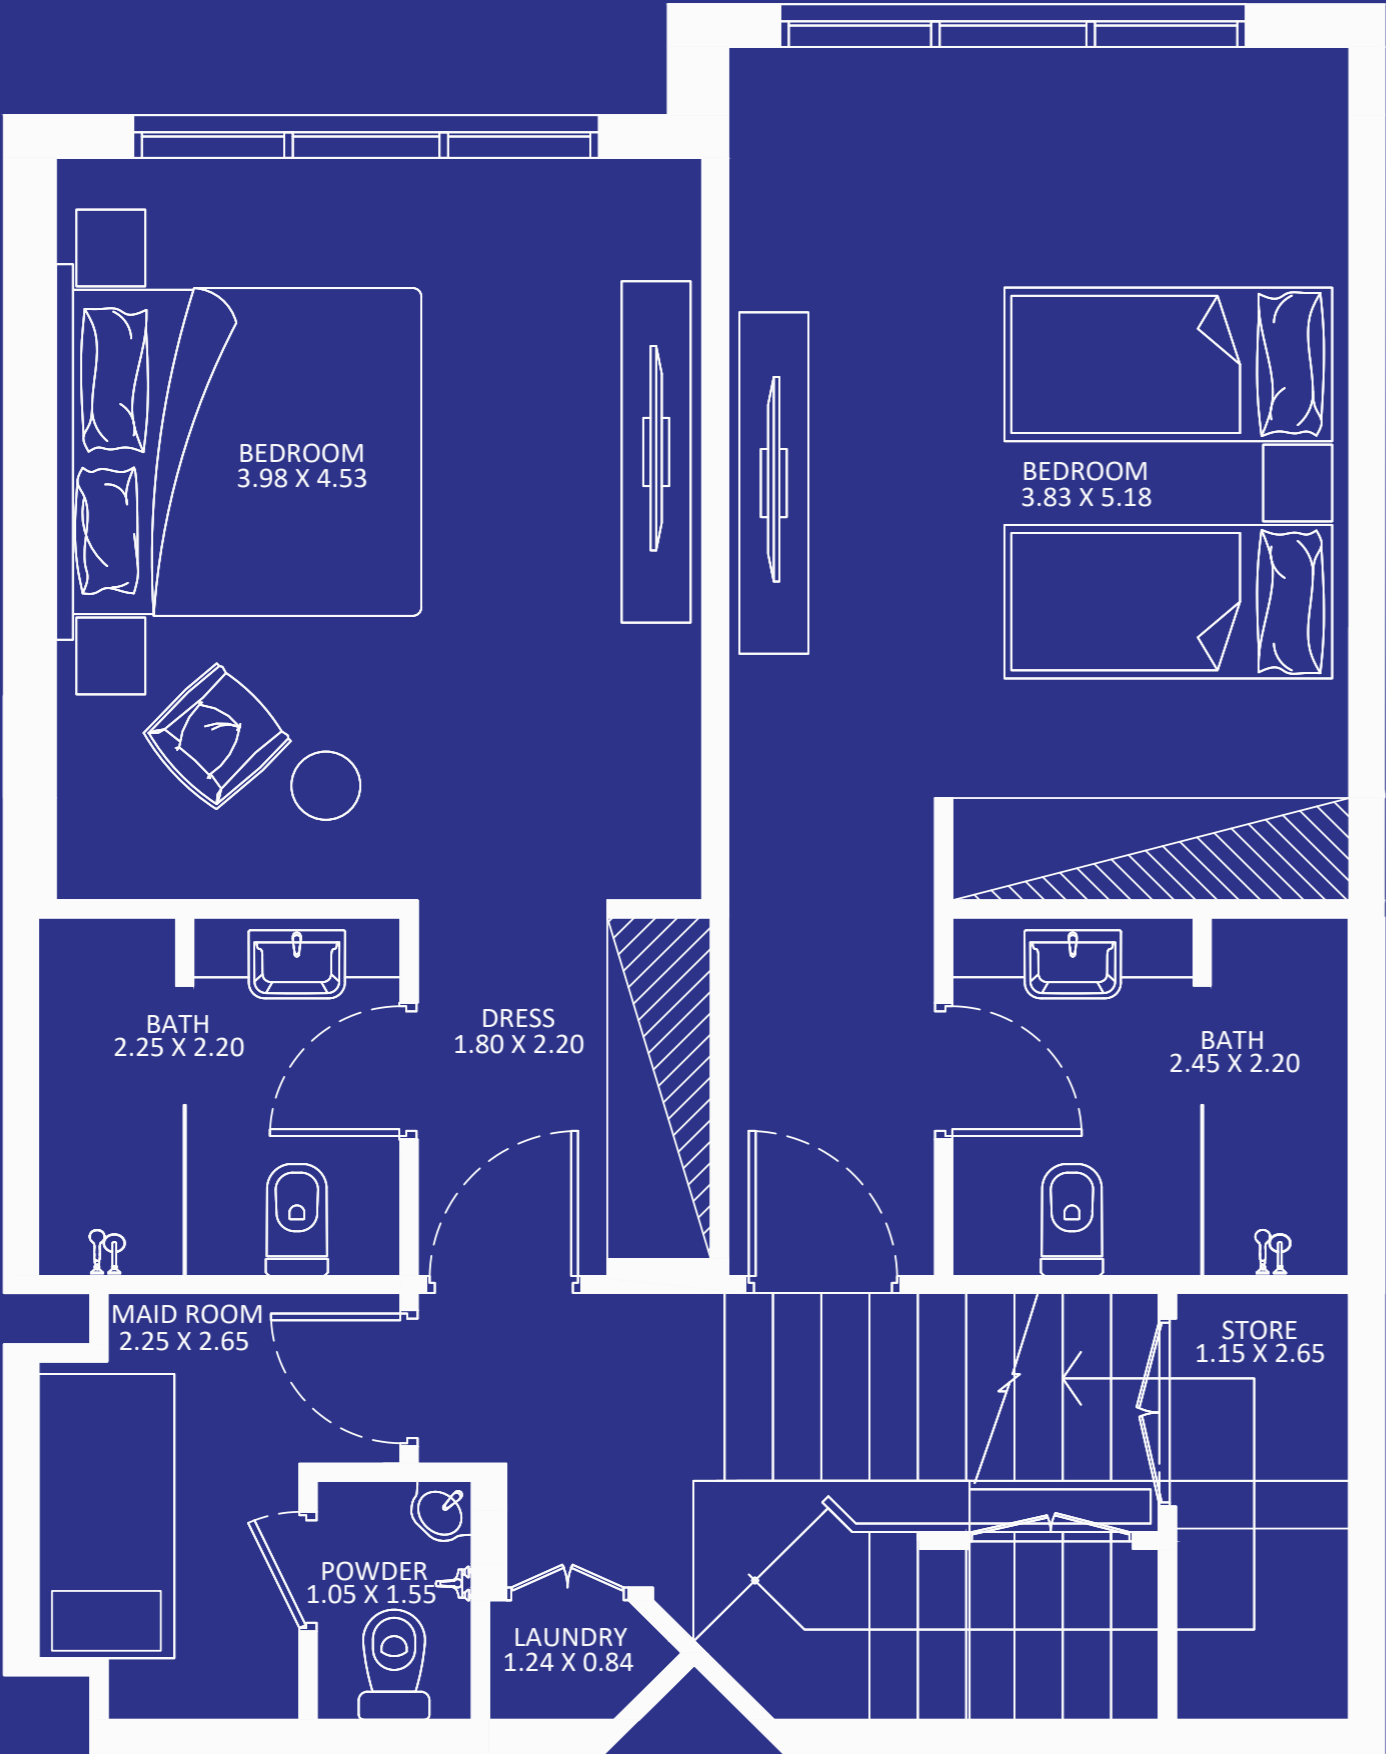

2 BEDROOM DUPLEX

TYPE - F

AREA (Sq.Ft)

Apartment
1,359

Balcony
261

Total
1,621

FEATURES :

- ☒ Store
- ☒ Maid Room

LOWER LEVEL