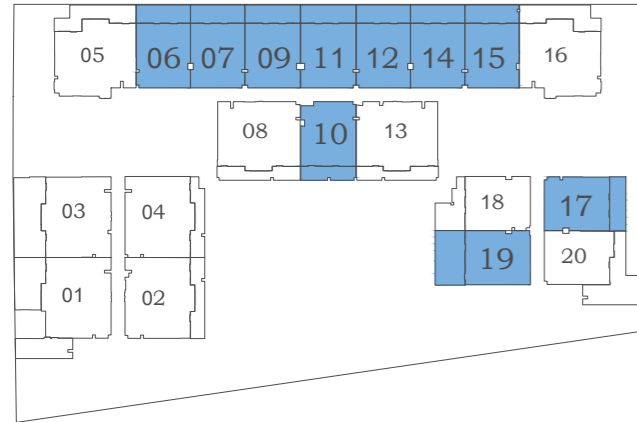

FLOOR: 2

FLOOR: 3

FLOOR: 4

1 BEDROOM

TYPE - A

AREA (Sq.Ft)

Apartment
772 to 793

Balcony
81 to 104

Total
854 to 887

FEATURES :
 Maid Room

Eleganz 2

FLOOR: GROUND

Eleganz 5

FLOOR: GROUND

1 BEDROOM TYPE - B

AREA (Sq.Ft)