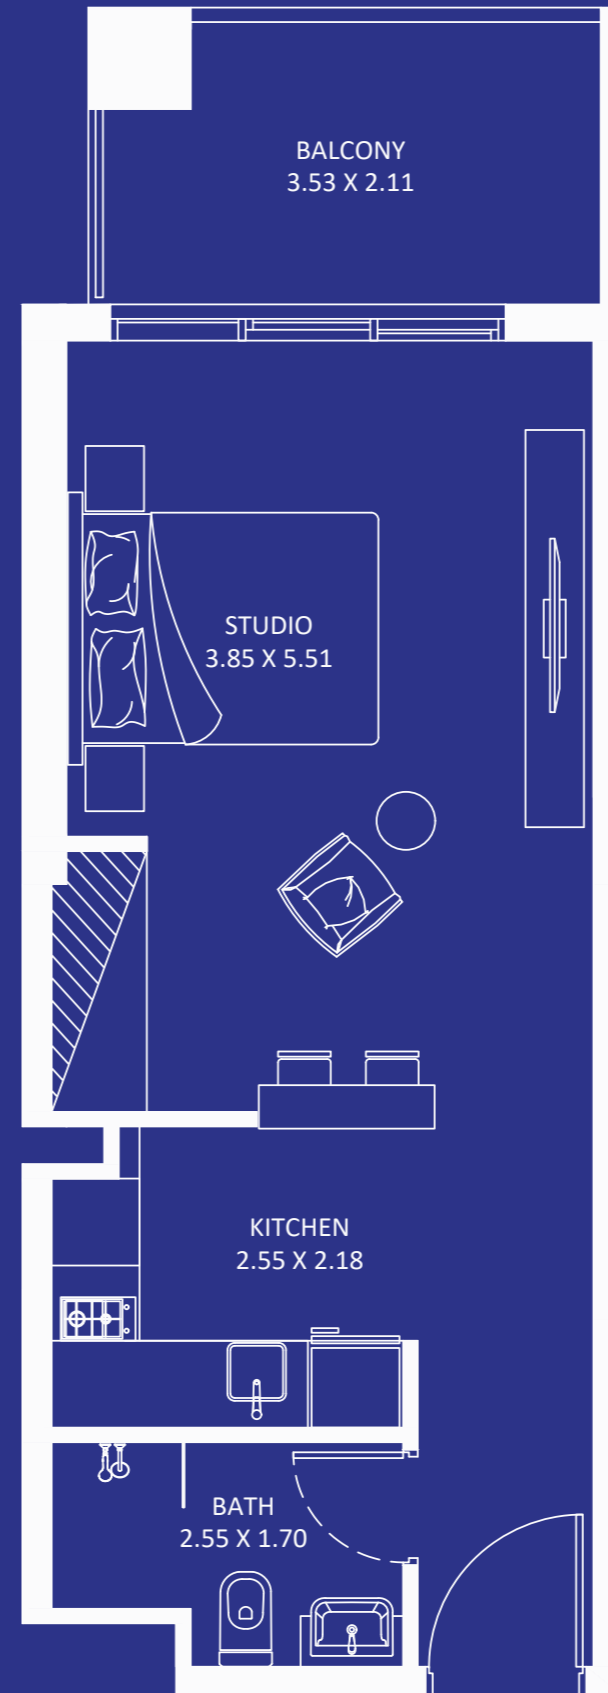

STUDIO TYPE - B

AREA (Sq.Ft)

Apartment
385

Balcony
78

Total
463