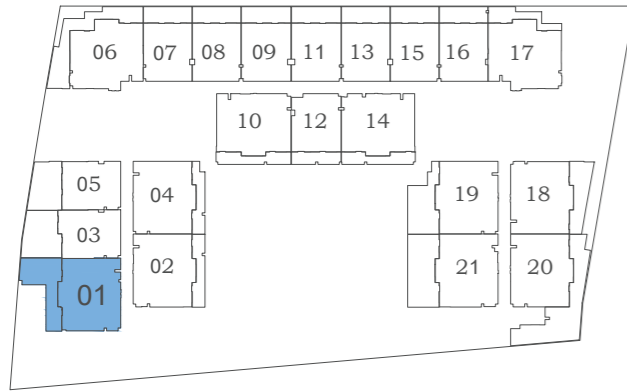

AREA (Sq.Ft)

Apartment
1,192

Balcony
599

Total
1,791

FEATURES :
 Maid Room

Eleganz 5

FLOOR: GROUND

2 BEDROOM TYPE - L