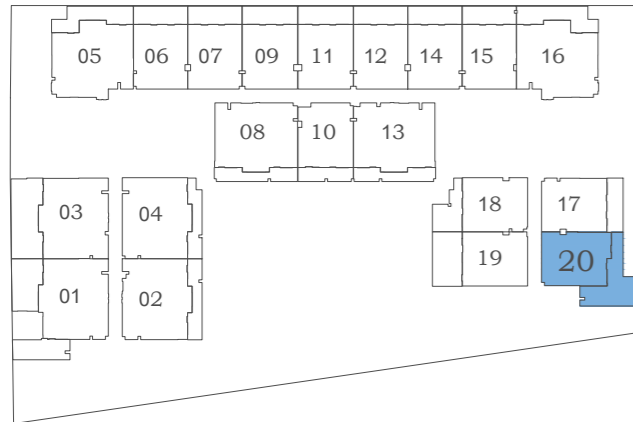

Eleganz 2

FLOOR: GROUND