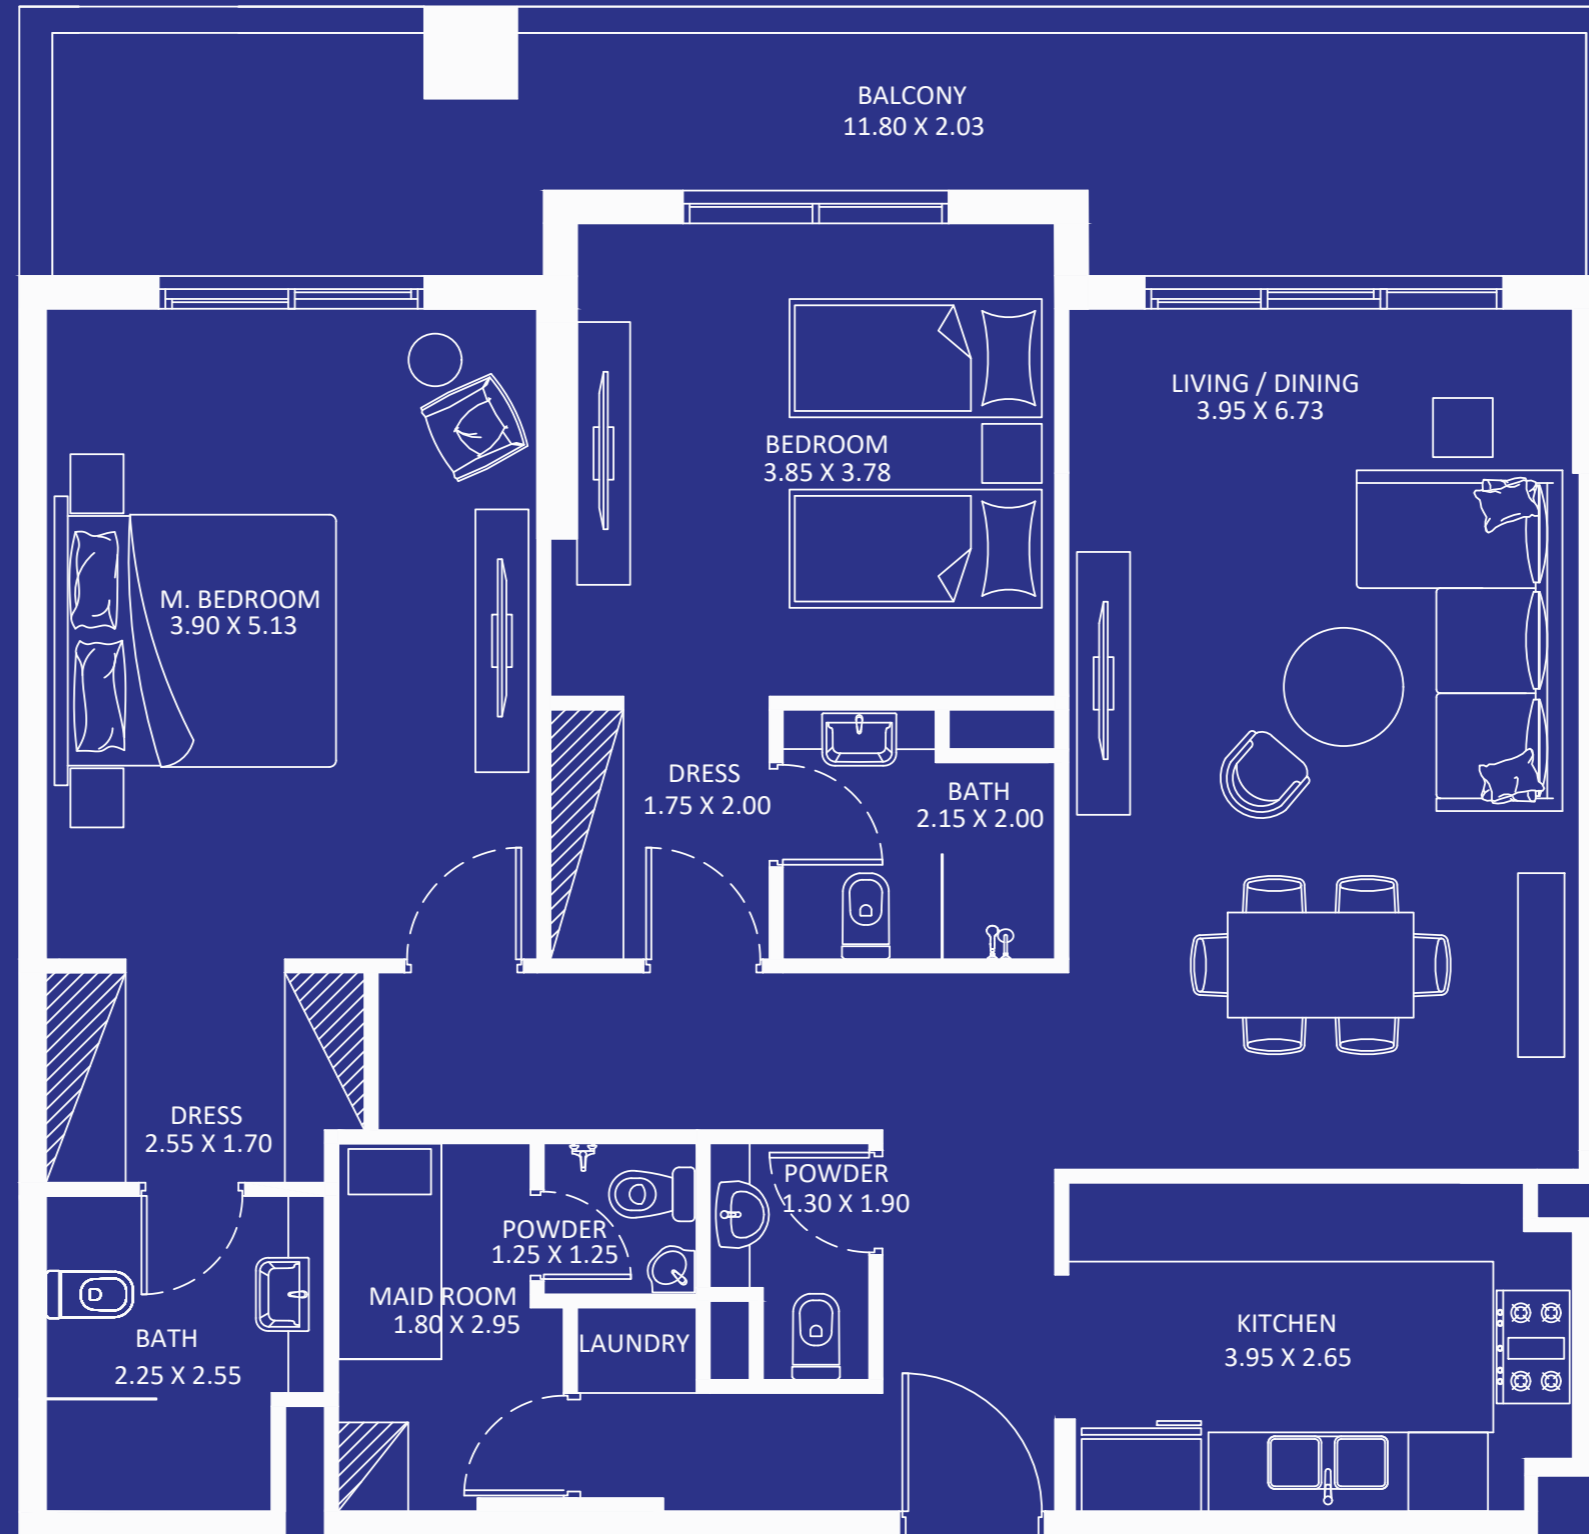

Total
1,338 to 1,347

FEATURES :
 Maid Room

Eleganz 2

FLOOR: GROUND

Eleganz 5

FLOOR: GROUND

2 BEDROOM TYPE - D

AREA (Sq.Ft)