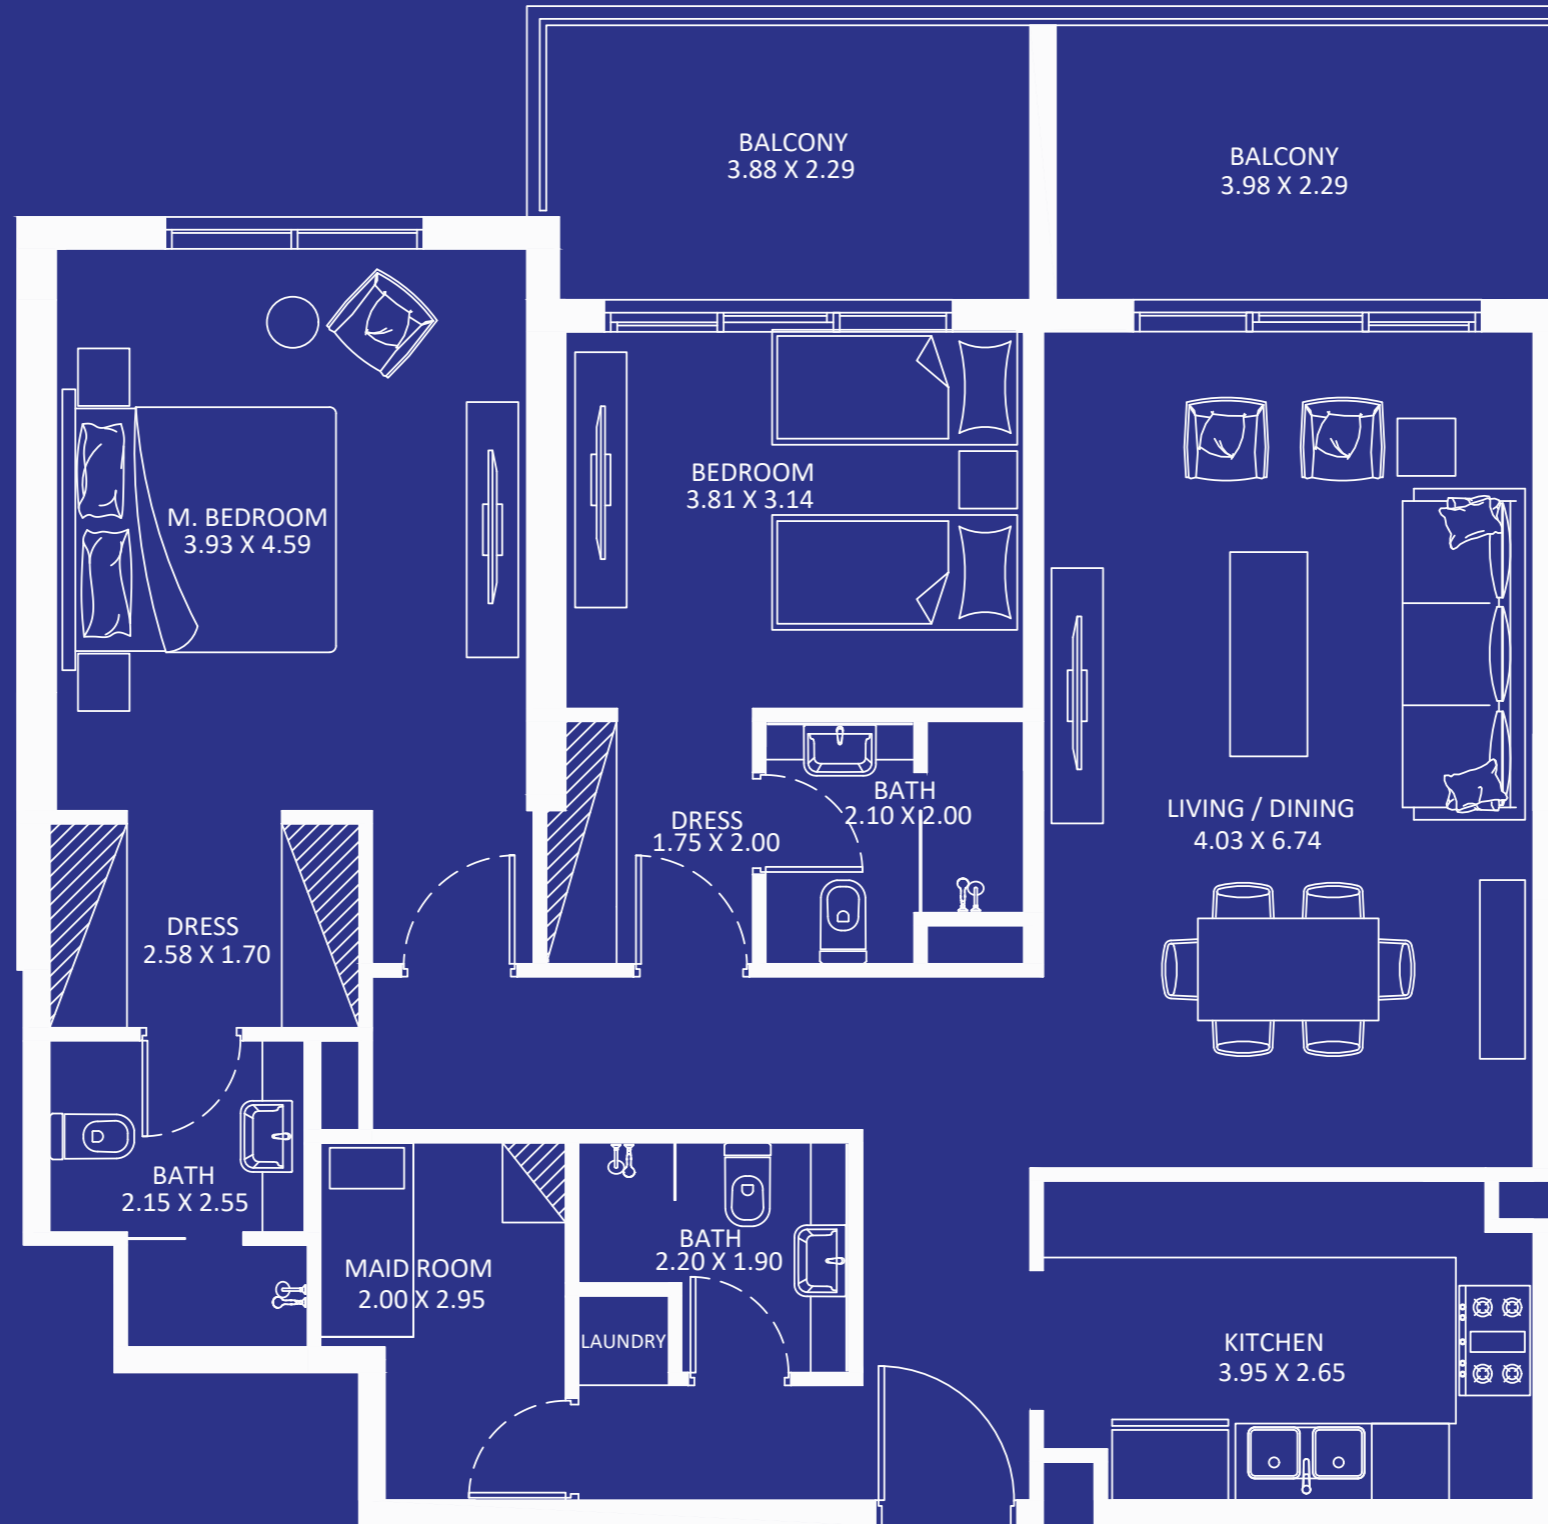

FEATURES :
 Maid Room

Eleganz 2

FLOOR : 3

Eleganz 5

FLOOR : 3

2 BEDROOM

TYPE - G

AREA (Sq.Ft)