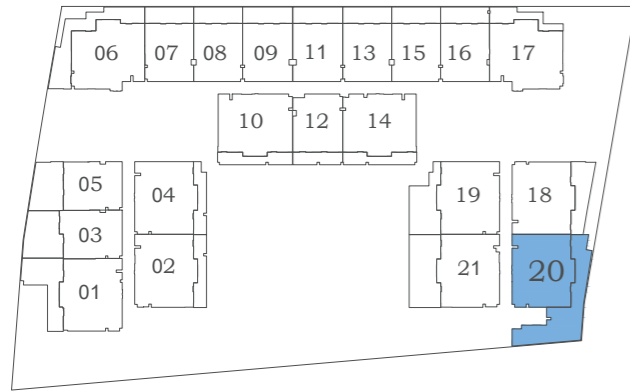

AREA (Sq.Ft)

Apartment
1,187

Balcony
168

Total
1,355

FEATURES :
 Maid Room

Eleganz 5

FLOOR: GROUND

2 BEDROOM TYPE - I