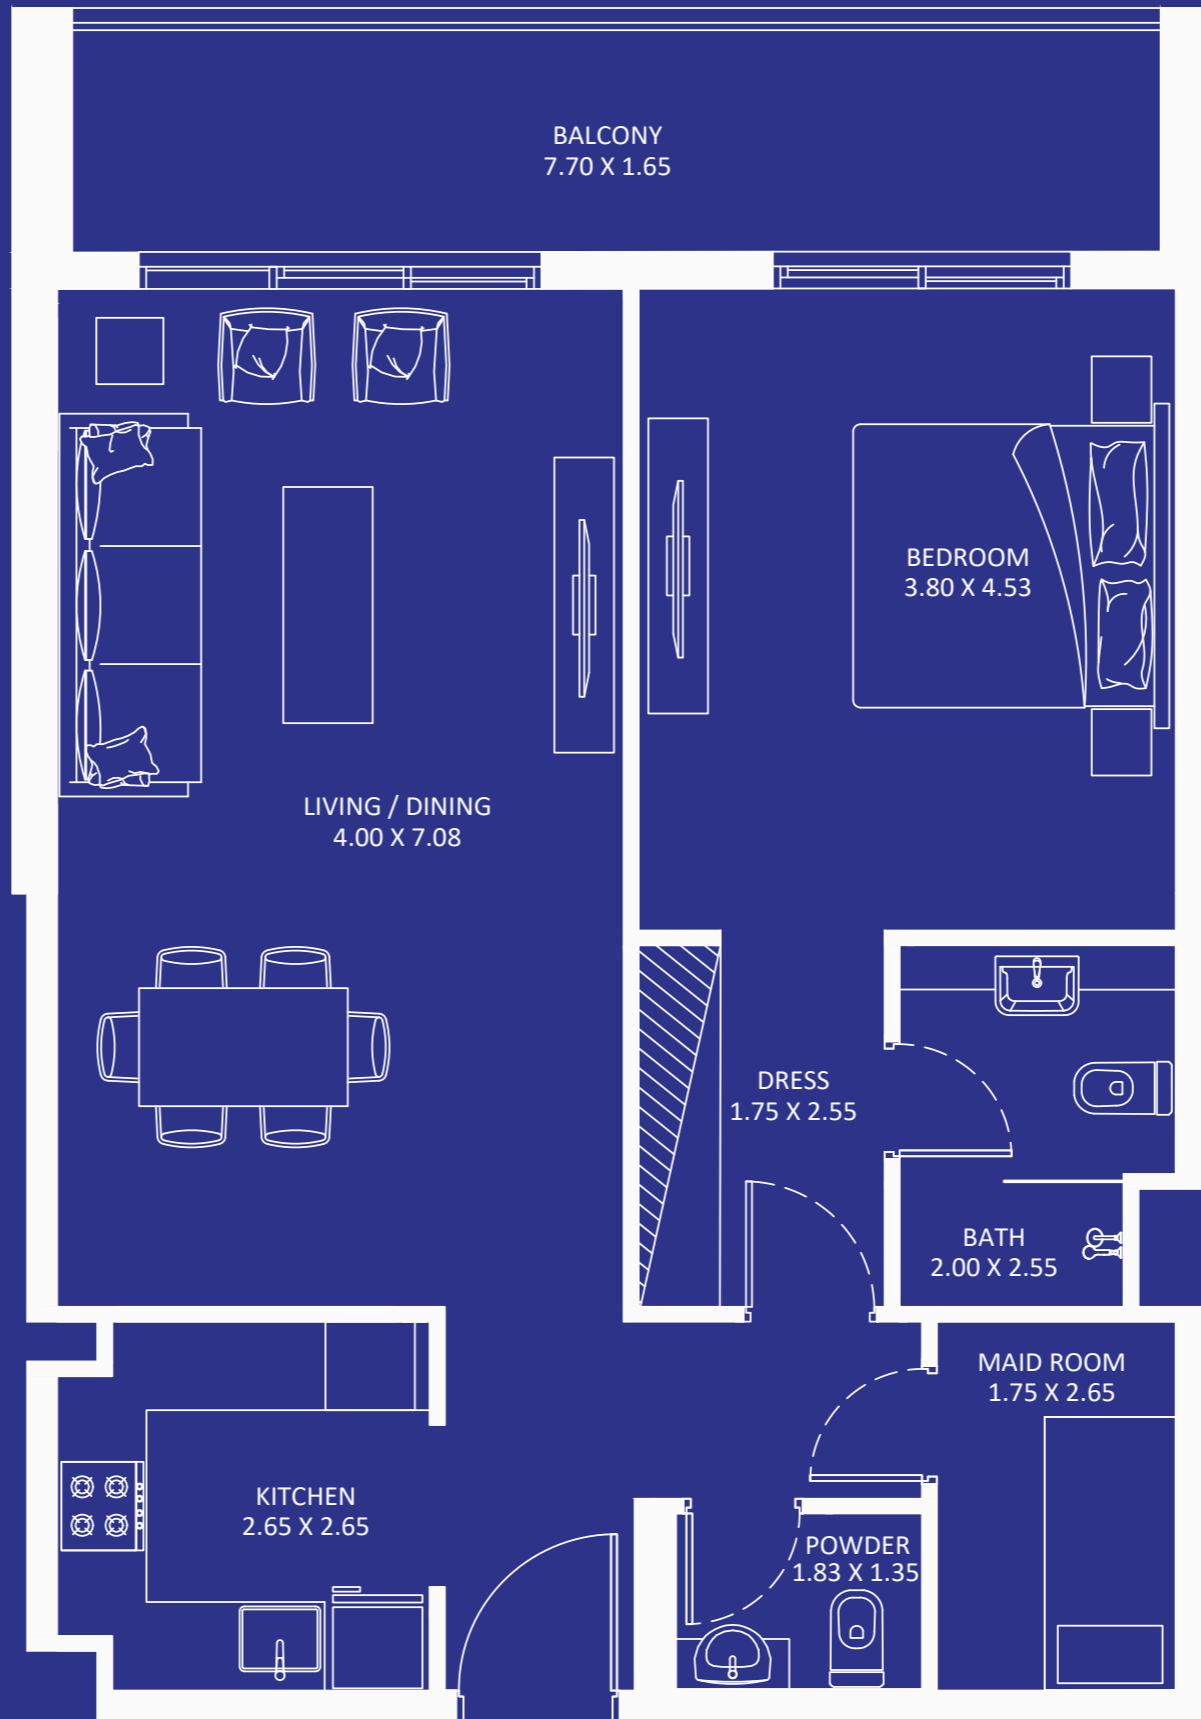

AREA (Sq.Ft)

Apartment
798 to 801

Balcony
659 to 660

Total
1,458 to 1,460

Eleganz 2

FLOOR:1

Eleganz 5

FLOOR:1