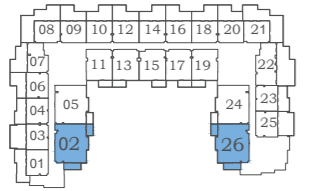

FLOOR:1

FLOOR:2

FLOOR:3

FLOOR:4

2 BEDROOM TYPE - B

BALCONY
2.05 X 5.18

AREA (Sq.Ft)

Apartment
1,191 to 1,195