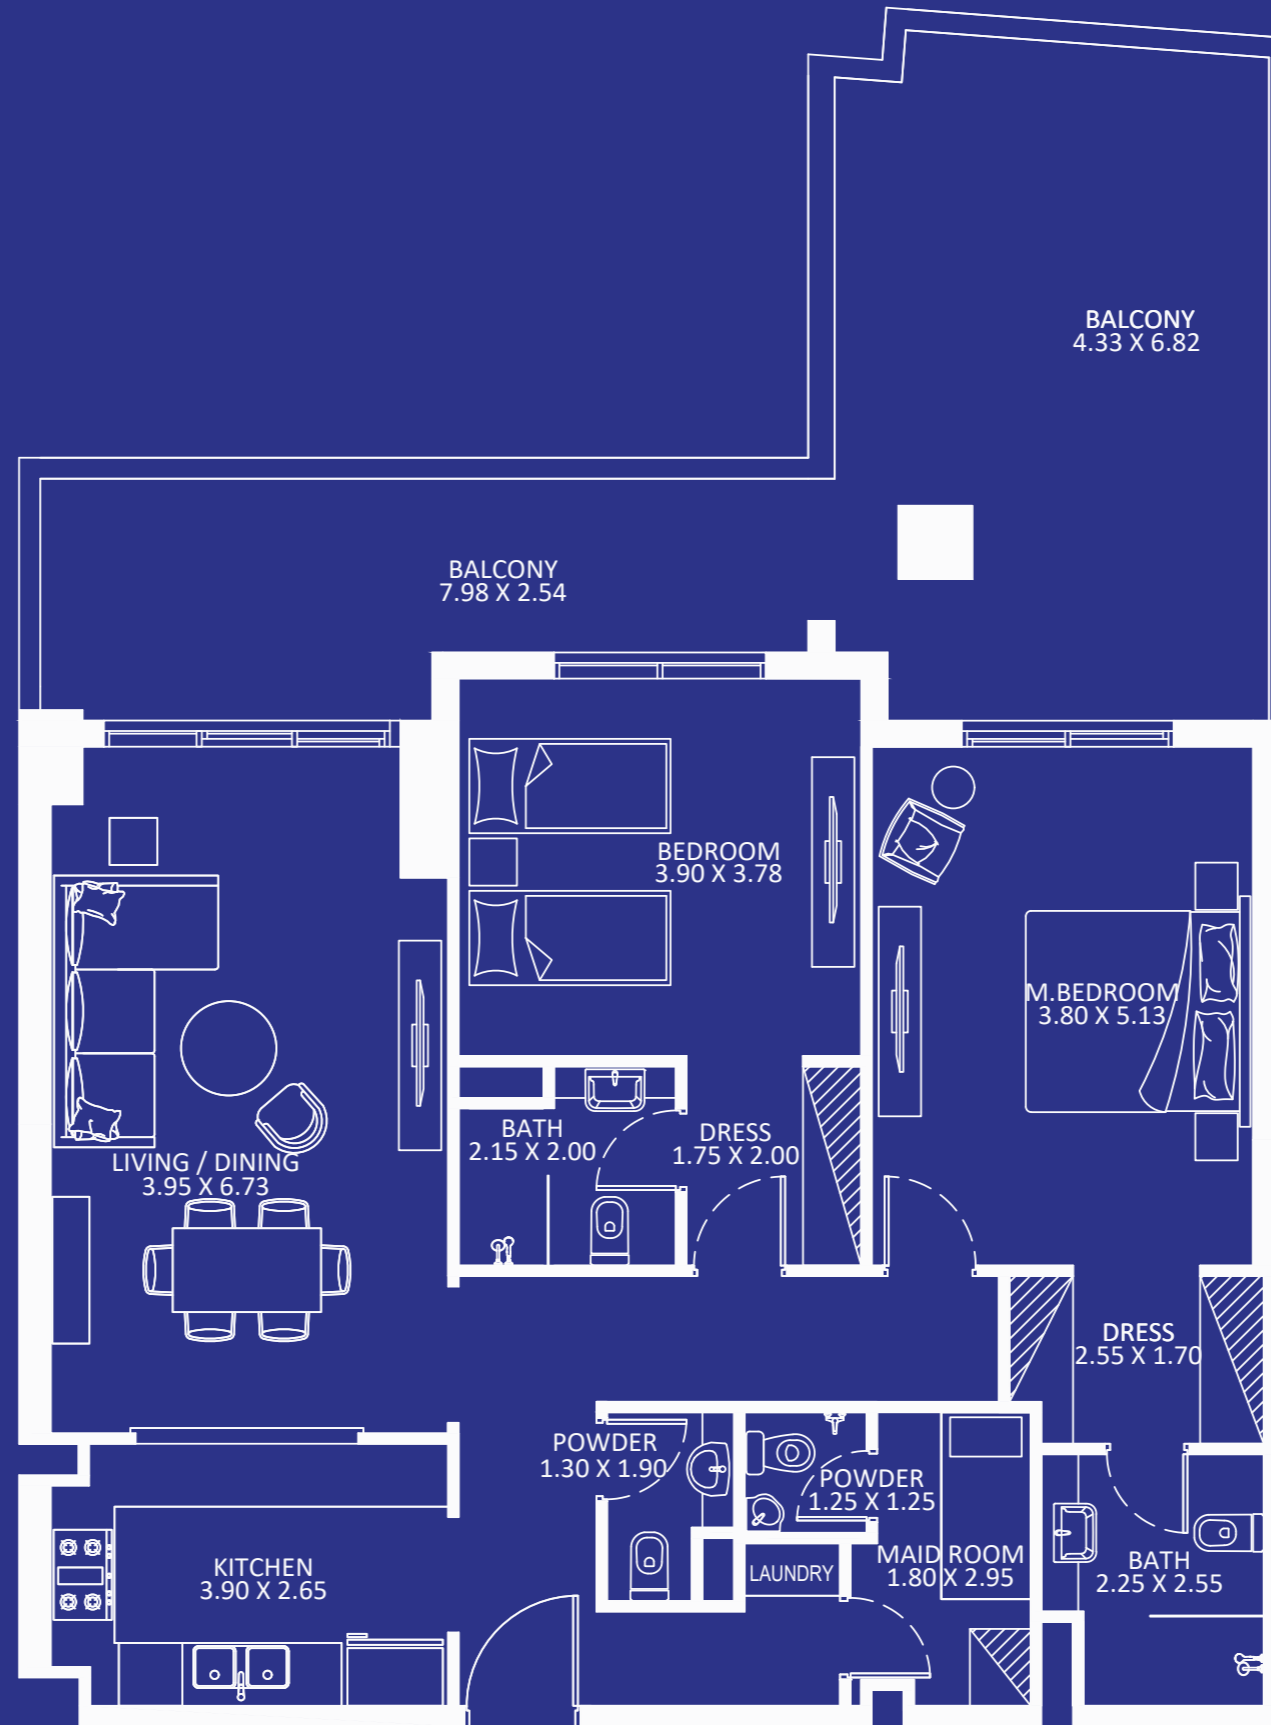

AREA (Sq.Ft)

Apartment
1,192

Balcony
599

Total
1,791

FEATURES :
 Maid Room

Eleganz 5

FLOOR: GROUND

2 BEDROOM TYPE - L