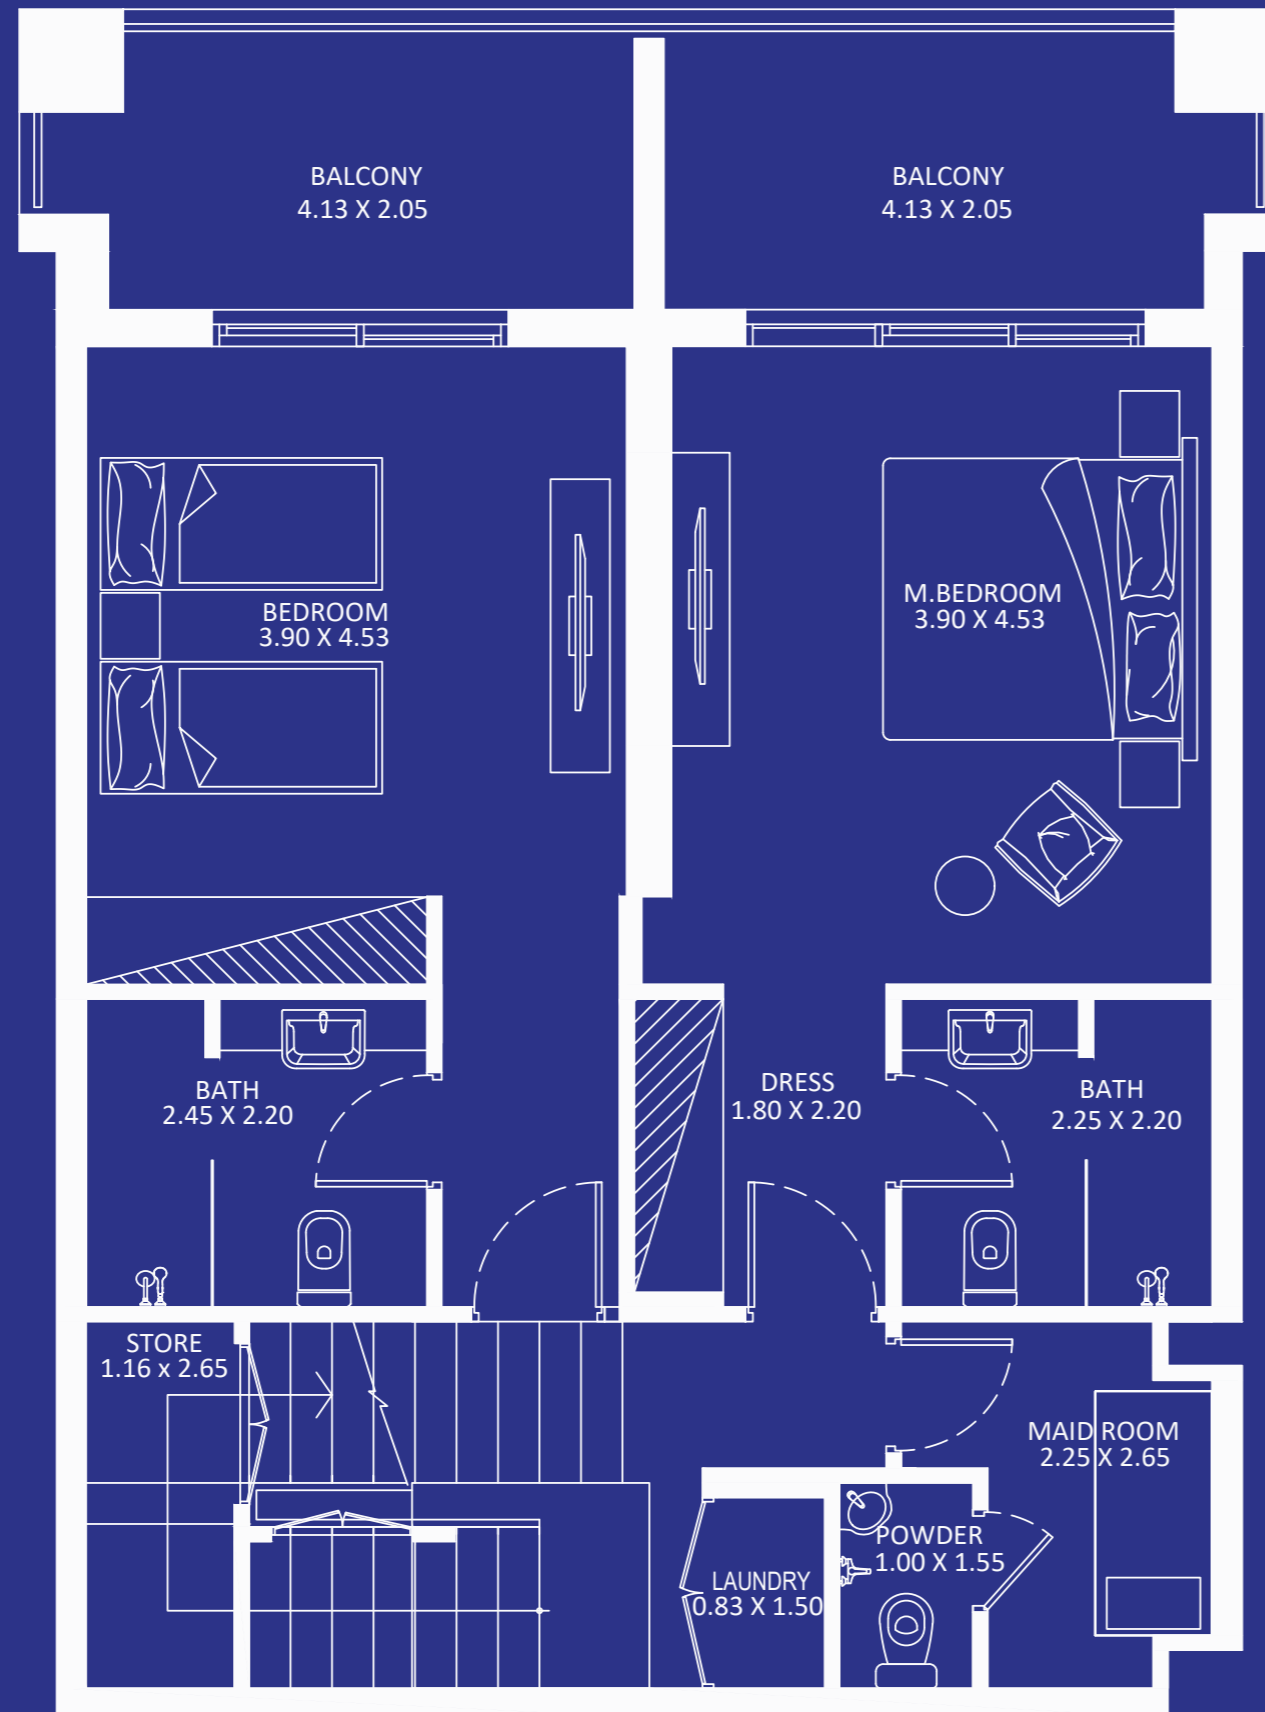

2 BEDROOM DUPLEX

TYPE - C

LOWER LEVEL

AREA (Sq.Ft)

Apartment
1,329 to 1,334

Balcony
521 to 583

Total
1,850 to 1,917

FEATURES :

- ☒ Store
- ☒ Maid Room