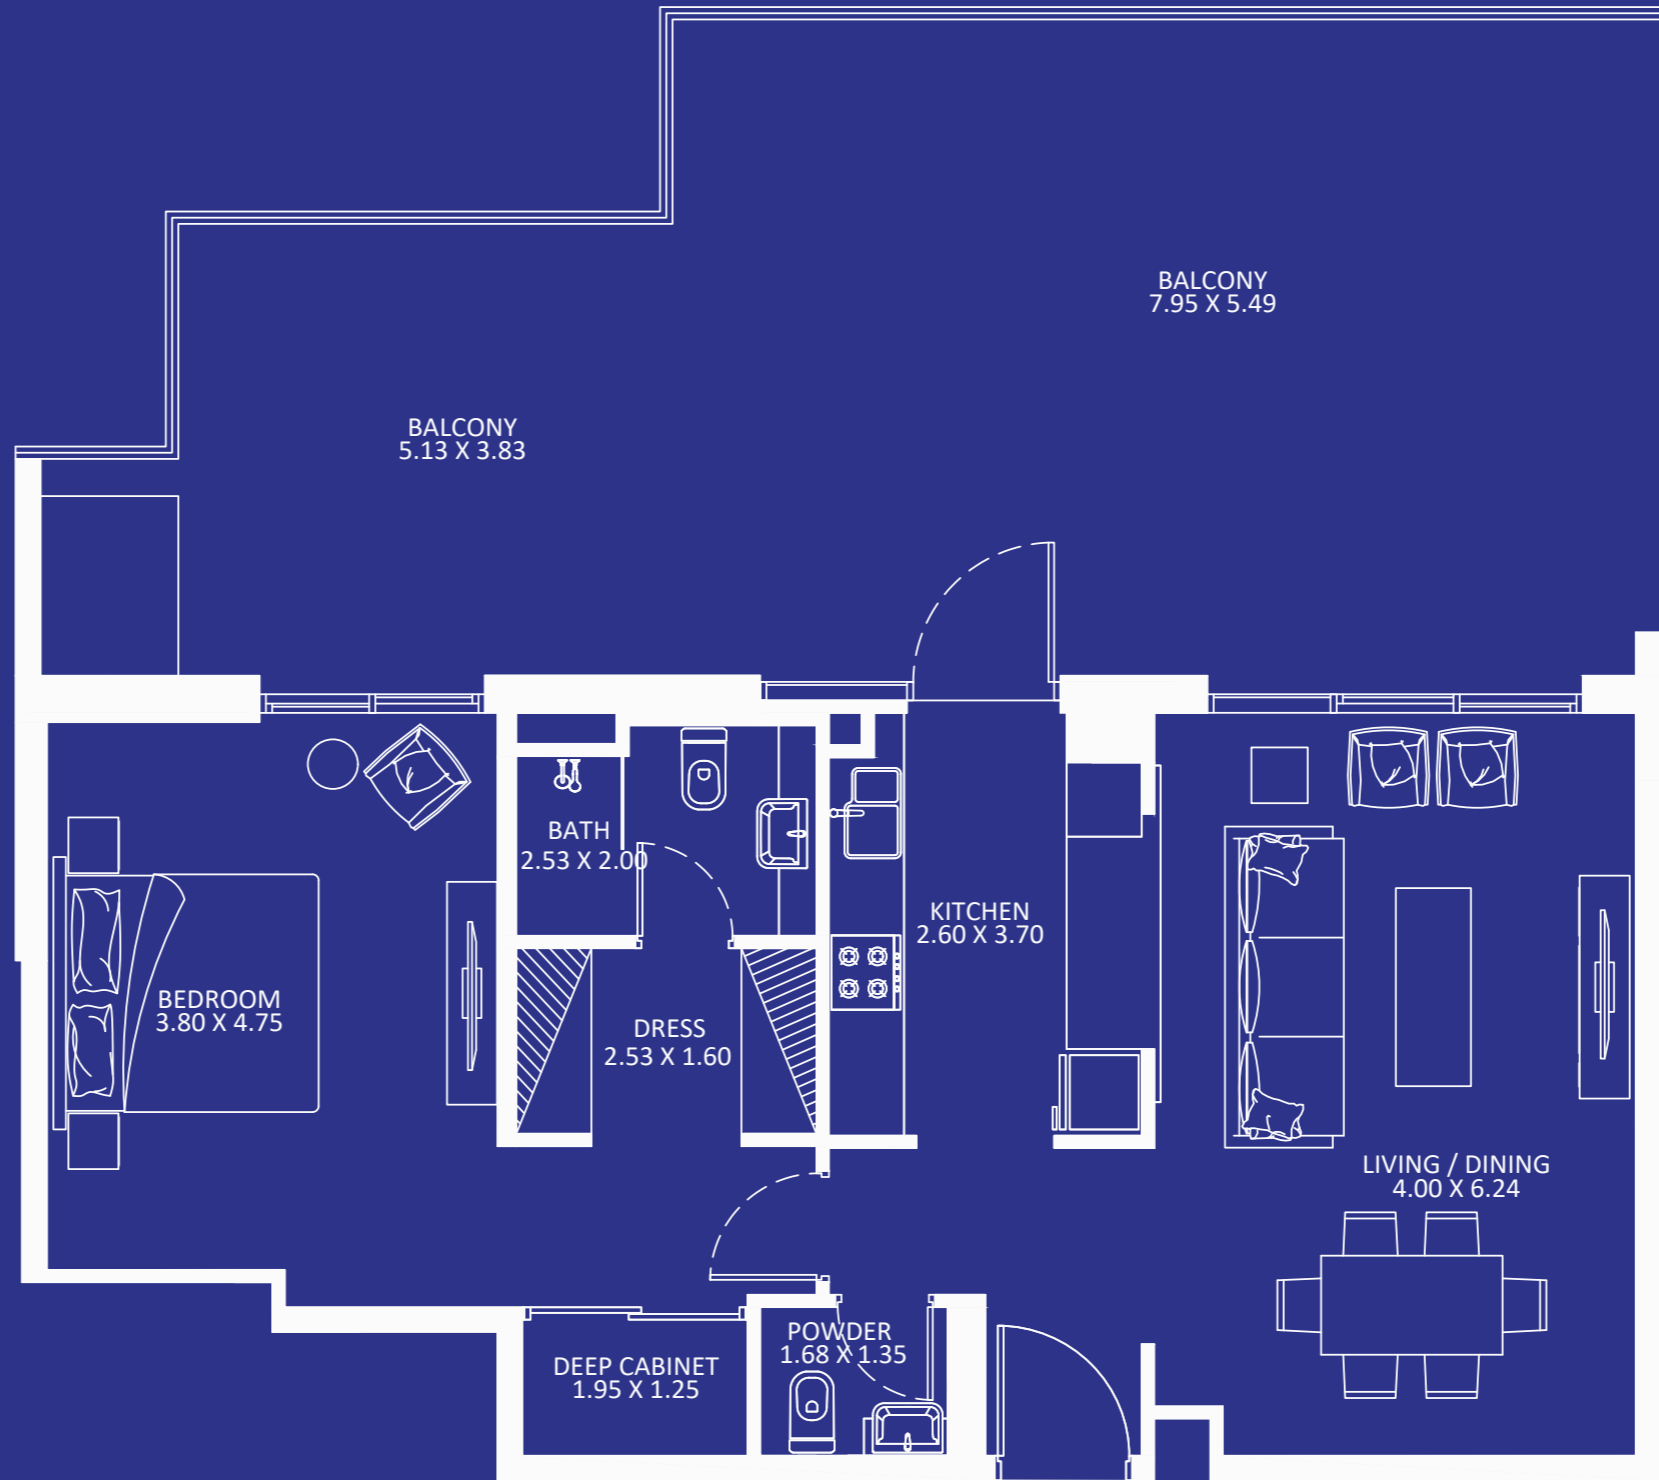

1 BEDROOM TYPE - F

AREA (Sq.Ft)

Apartment
798 to 801

Balcony
659 to 660

Total
1,458 to 1,460