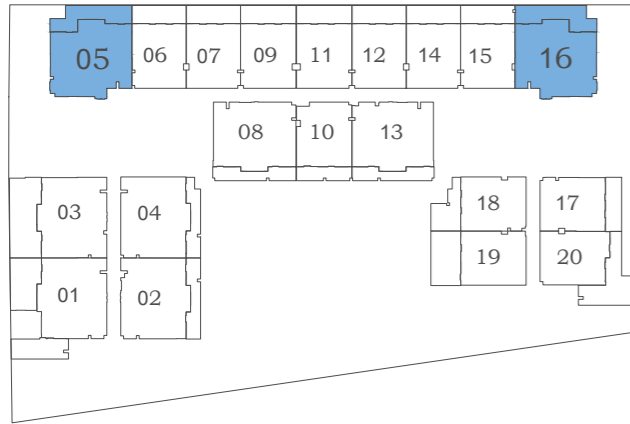

FEATURES :
 Maid Room

Eleganz 2

FLOOR: GROUND

2 BEDROOM TYPE - F

AREA (Sq.Ft)

Apartment
1,249 to 1,250

Balcony
314 to 329

Total
1,564 to 1,578