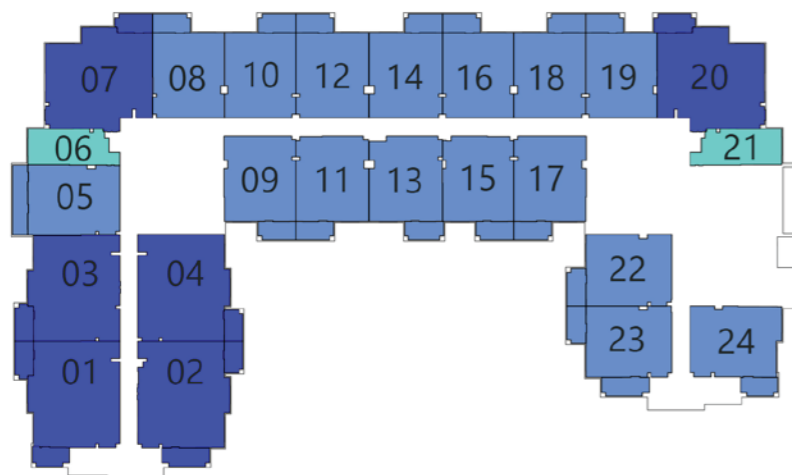

Eleganz 2

1ST FLOOR

3RD FLOOR

- STUDIO
- 1 BEDROOM
- 2 BEDROOM
- 2 BEDROOM DUPLEX