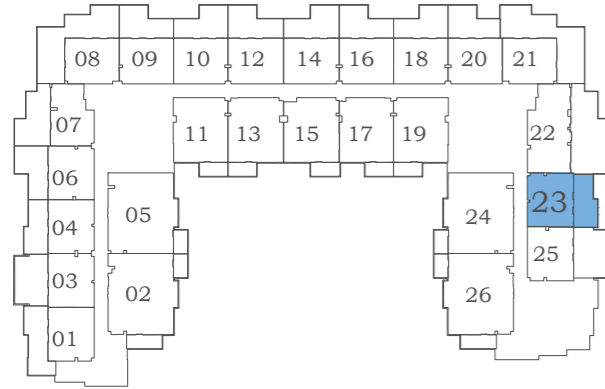

FEATURES :

- Store
- Maid Room

LOWER LEVEL

Eleganz 5

FLOOR: 4

2 BEDROOM DUPLEX

TYPE - F

UPPER LEVEL