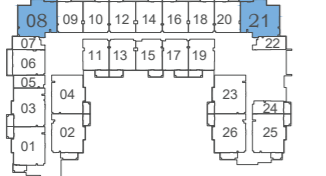

Eleganz 5

FLOOR:1

FLOOR:2