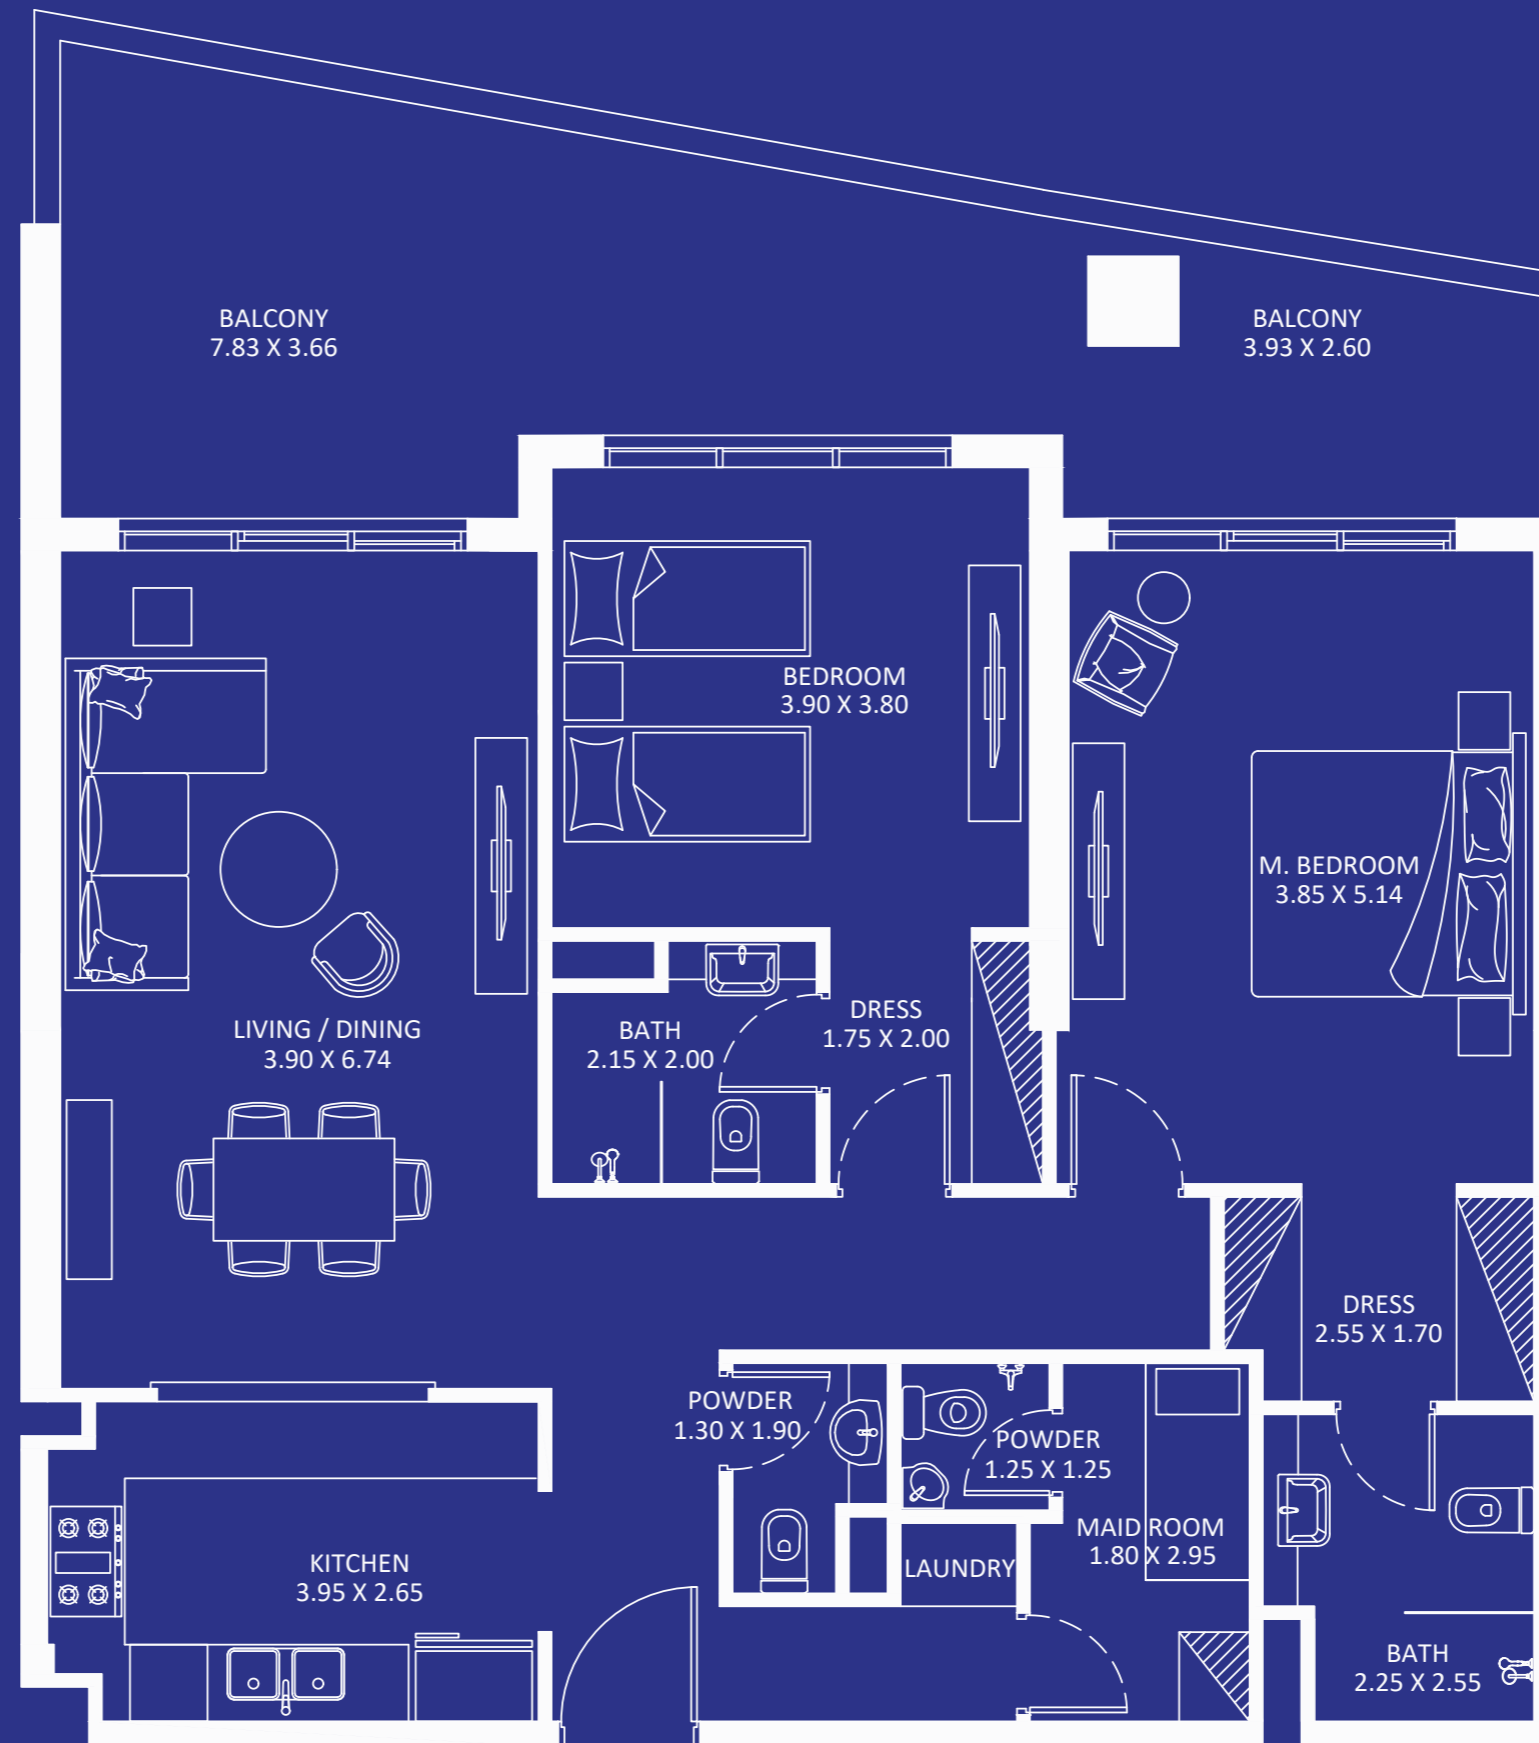

Maid Room

Eleganz 5

FLOOR: GROUND

2 BEDROOM TYPE - N

AREA (Sq.Ft)

Apartment
1,190

Balcony
344

Total
1,534