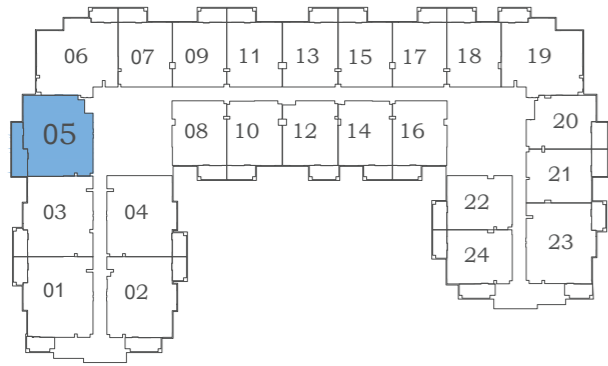

Apartment
1,159

Balcony
195

Total
1,354 to 1,355

FEATURES :
 Maid Room

Eleganz 2

FLOOR : 2

FLOOR : 3

2 BEDROOM TYPE - H