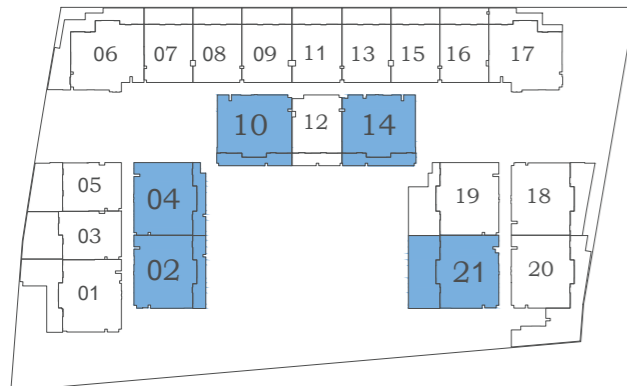

Total
1,338 to 1,347

FEATURES :
 Maid Room

Eleganz 2

FLOOR: GROUND

Eleganz 5

FLOOR: GROUND

2 BEDROOM TYPE - D

AREA (Sq.Ft)