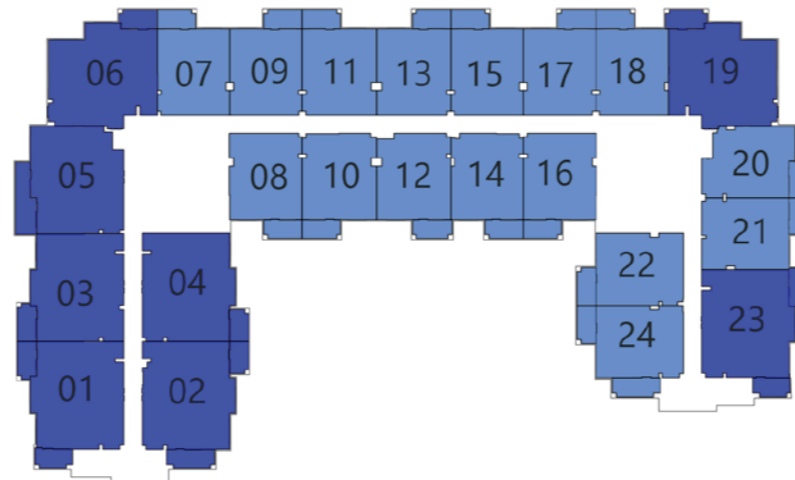

Eleganz 2

2ND FLOOR

1ST FLOOR

3RD FLOOR

- STUDIO
- 1 BEDROOM
- 2 BEDROOM
- 2 BEDROOM DUPLEX