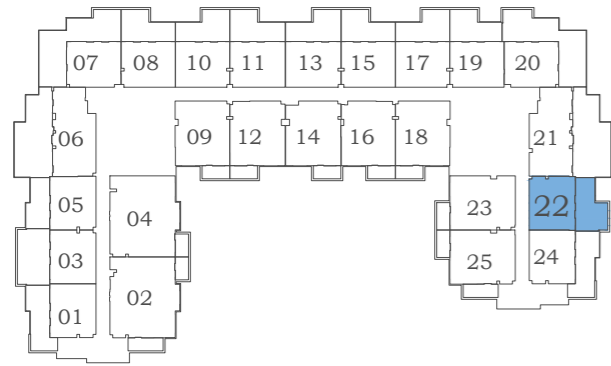

403

Total

1,738

FEATURES :

- Store
- Maid Room

Eleganz 2

FLOOR: 4

2 BEDROOM DUPLEX