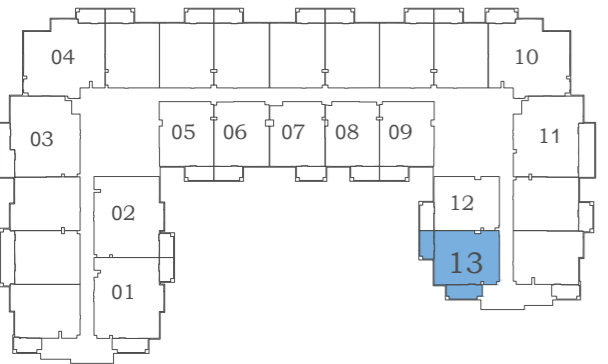

Eleganz 2

FLOOR:3

1 BEDROOM TYPE - D

AREA (Sq.Ft)

Apartment
781 to 782

Balcony
187 to 201

Total
968 to 982

FEATURES :
☒ **Maid Room**