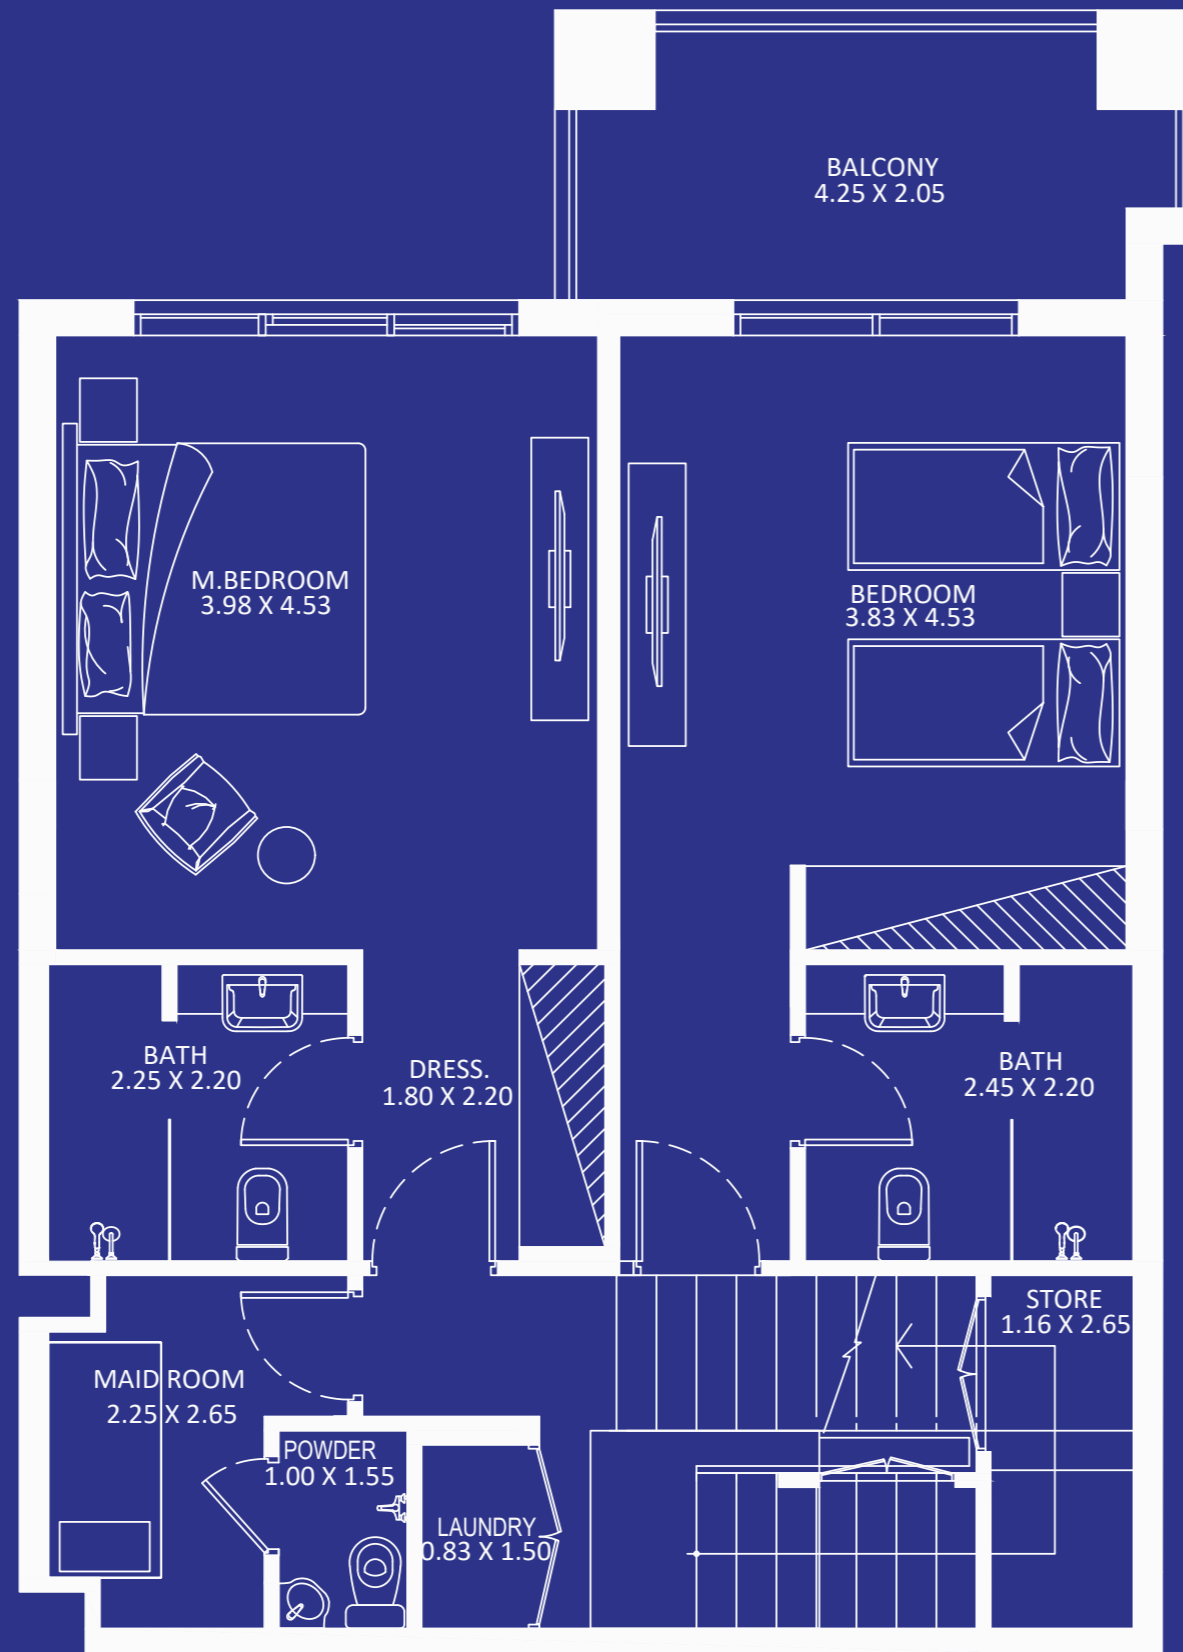

2 BEDROOM DUPLEX

TYPE - E

LOWER LEVEL

AREA (Sq.Ft)

Apartment

1,335

Balcony

403

Total

1,738

FEATURES :

- ☒ Store
- ☒ Maid Room