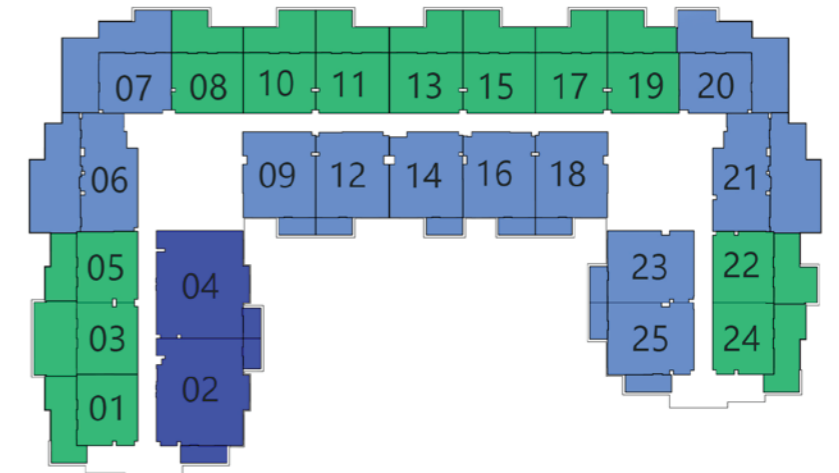

Balcony
78

Total
881

FEATURES :

Maid Room

Eleganz 2

GROUND FLOOR

2ND FLOOR

4TH FLOOR