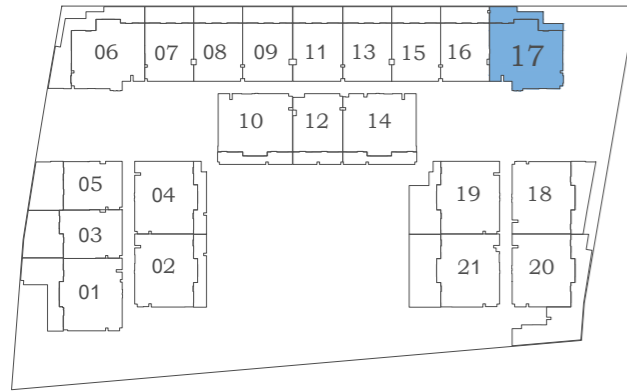

Eleganz 5

FLOOR: GROUND

2 BEDROOM TYPE - 0

AREA (Sq.Ft)

Apartment
1,250

Balcony
230

Total
1,481

FEATURES :
☒ Maid Room