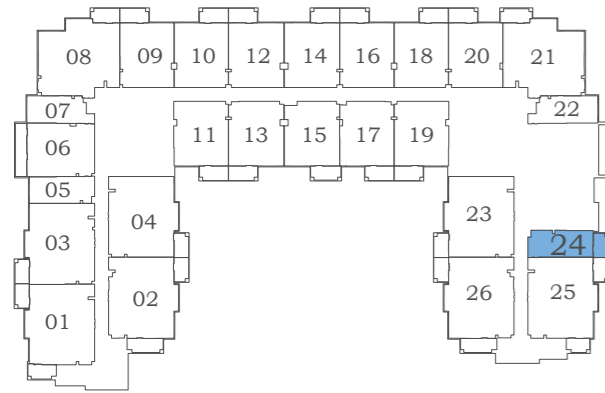

Eleganz

BY **DANUBE**

Studio & 1 BHK

Floor Plans

Eleganz 2

FLOOR:1

Eleganz 5

FLOOR:1

STUDIO TYPE - A

AREA (Sq.Ft)

Apartment
377 to 390

Balcony
-

Total
377 to 390

Eleganz 5

FLOOR:1

STUDIO TYPE - B