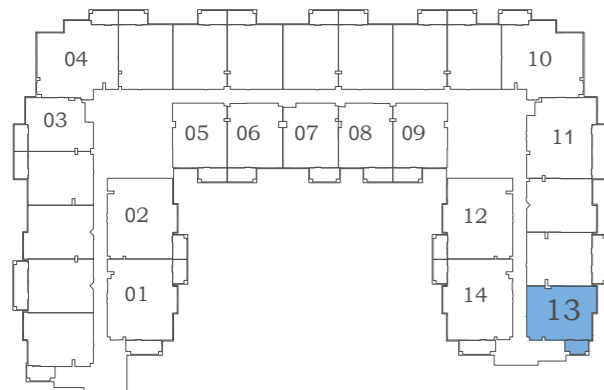

Eleganz 5

FLOOR:3