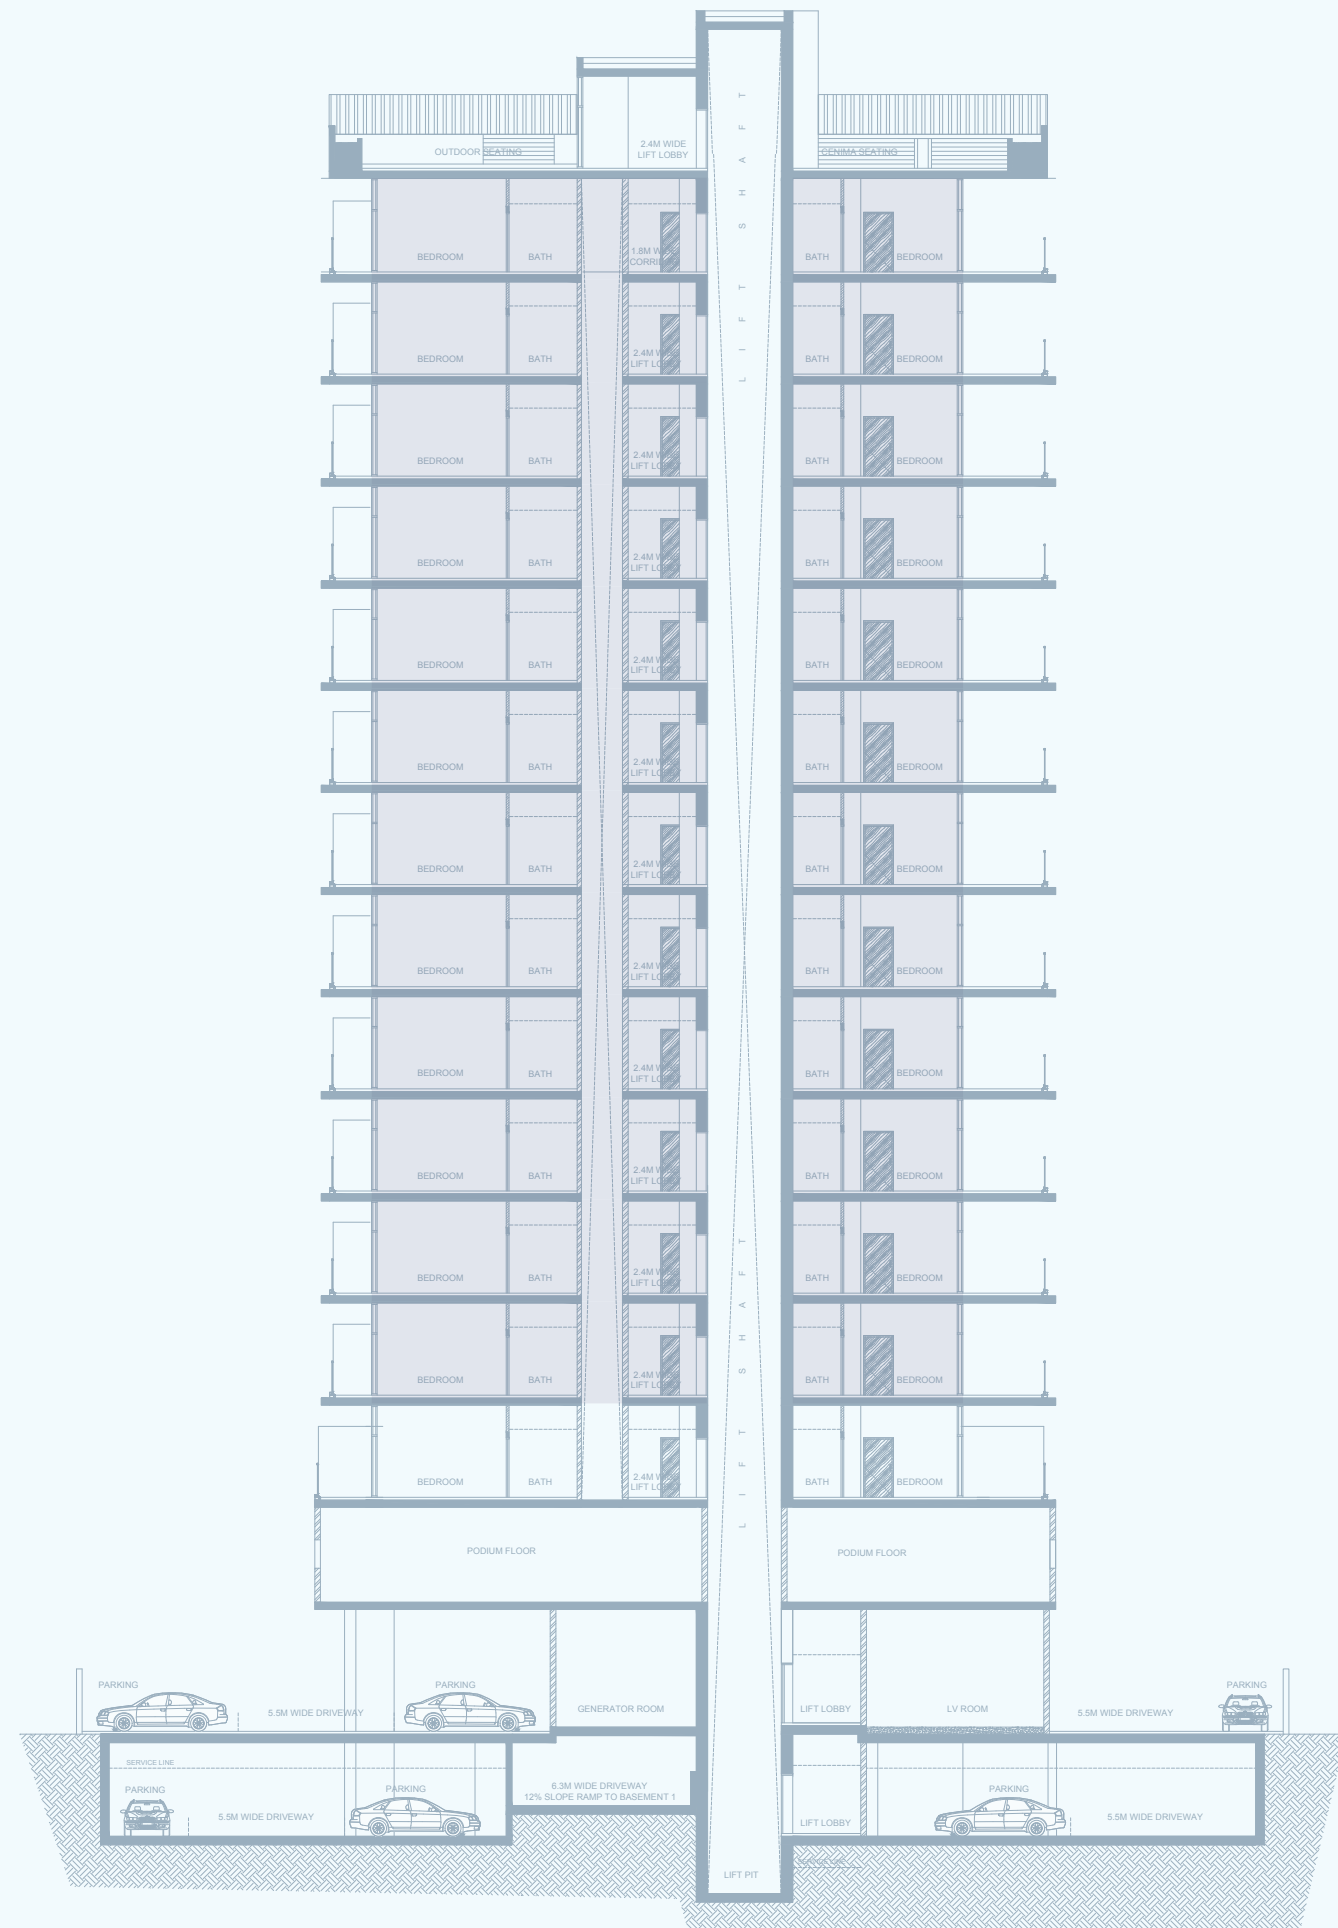

FLOOR PLANS

COVE
EDITION
BY IMTIAZ

IMTIAZ

- STUDIO
- 1 BEDROOM
- 2 BEDROOM

1ST FLOOR

- STUDIO
- 1 BEDROOM
- 2 BEDROOM
- POOL

2ND TO 13TH FLOOR

- SUN BED
- GREEN AREA
- GYM & CLUB ROOM
- SITTING AREA
- SWIMMING POOL
- SERENE CABANAS

ROOFTOP FLOOR