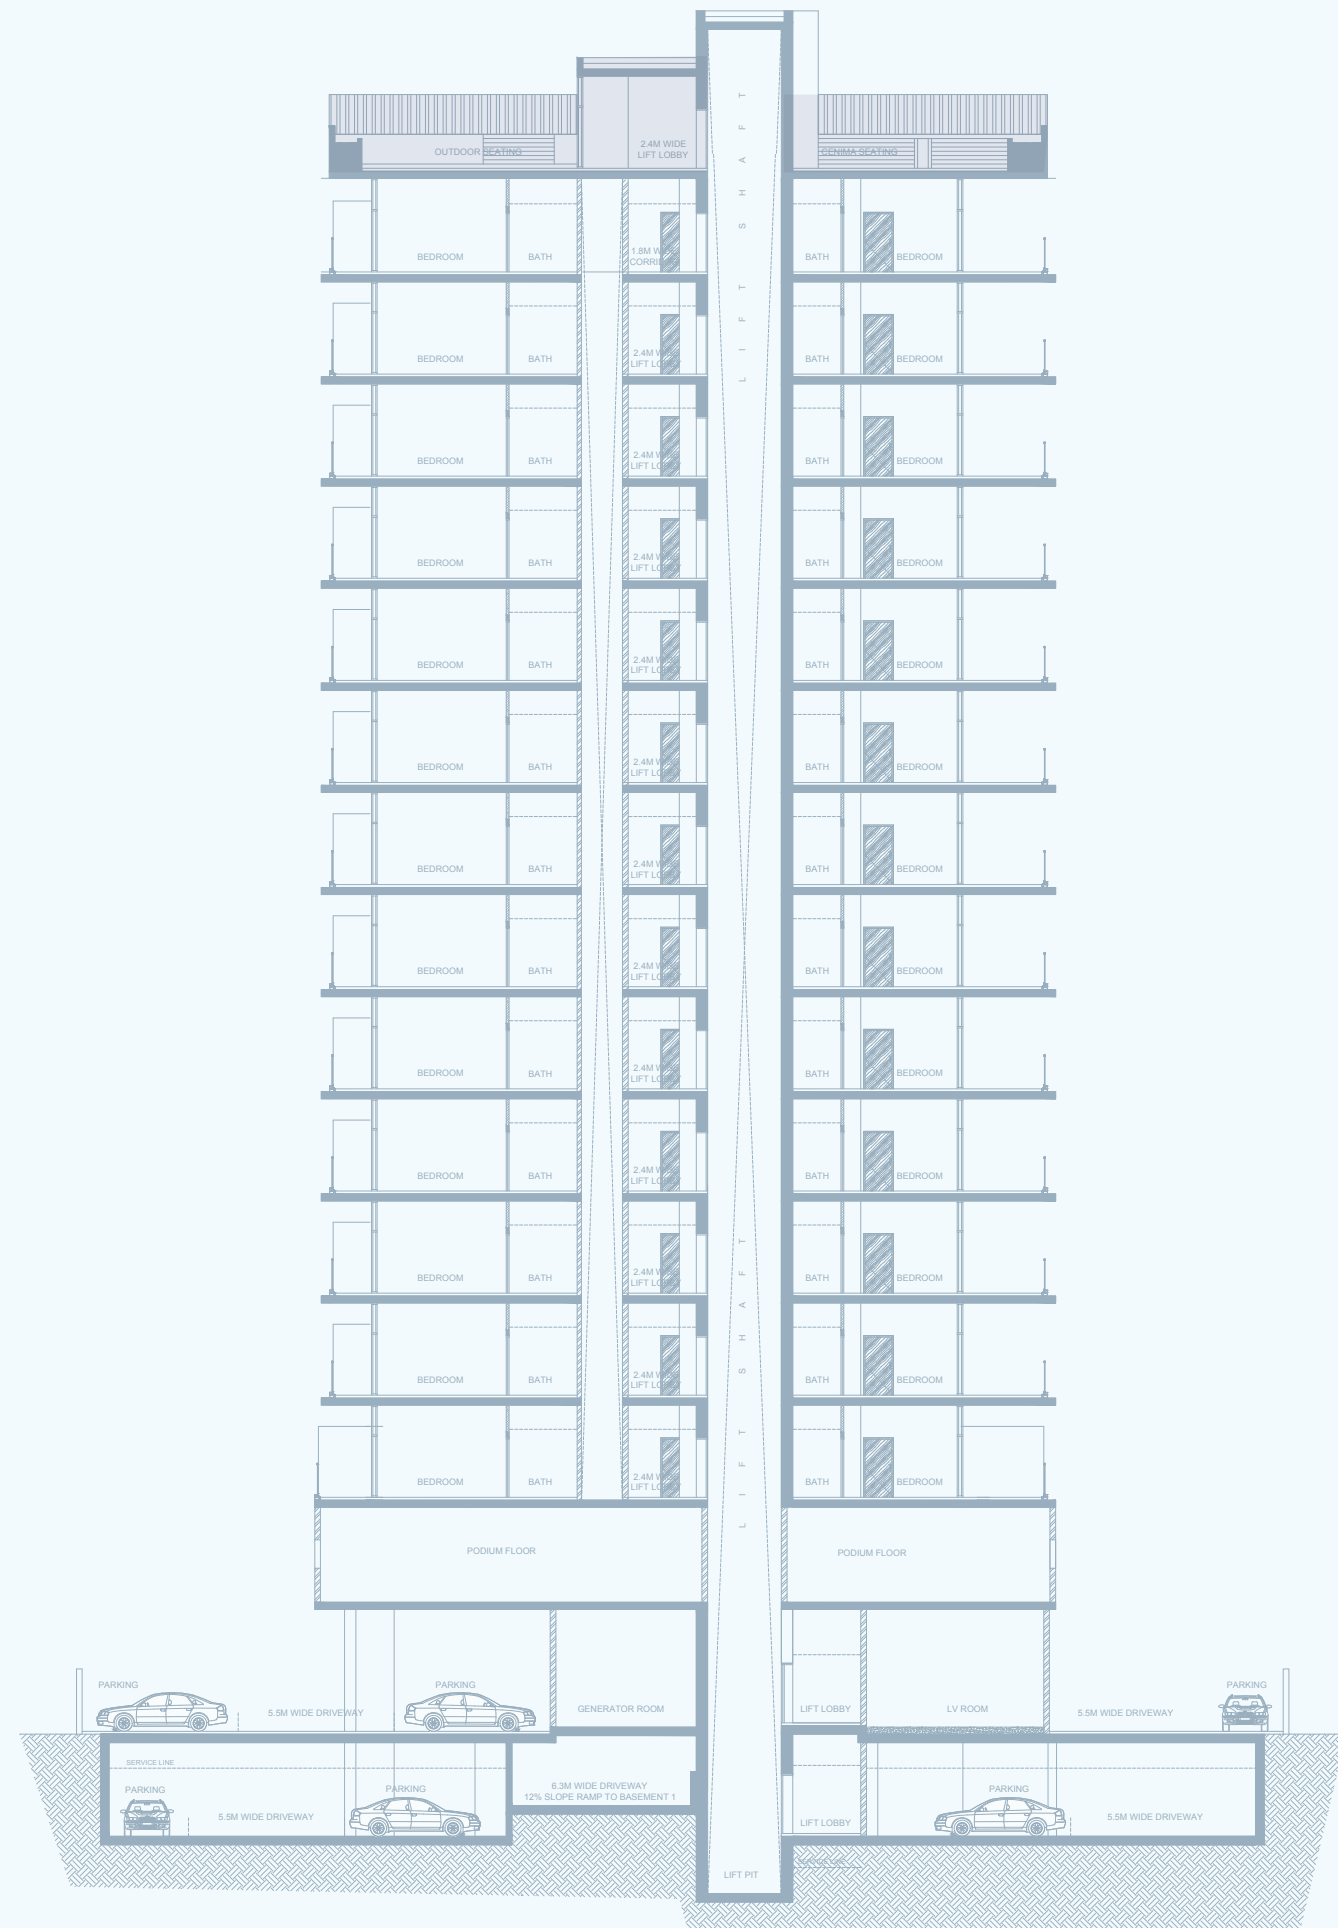

FLOOR PLANS

COVE
EDITION
BY IMTIAZ

IMTIAZ

- STUDIO
- 1 BEDROOM
- 2 BEDROOM

1ST FLOOR

- STUDIO
- 1 BEDROOM
- 2 BEDROOM
- POOL

2ND TO 13TH FLOOR

- SUN BED
- GREEN AREA
- GYM & CLUB ROOM
- SITTING AREA
- SWIMMING POOL
- SERENE CABANAS

ROOFTOP FLOOR