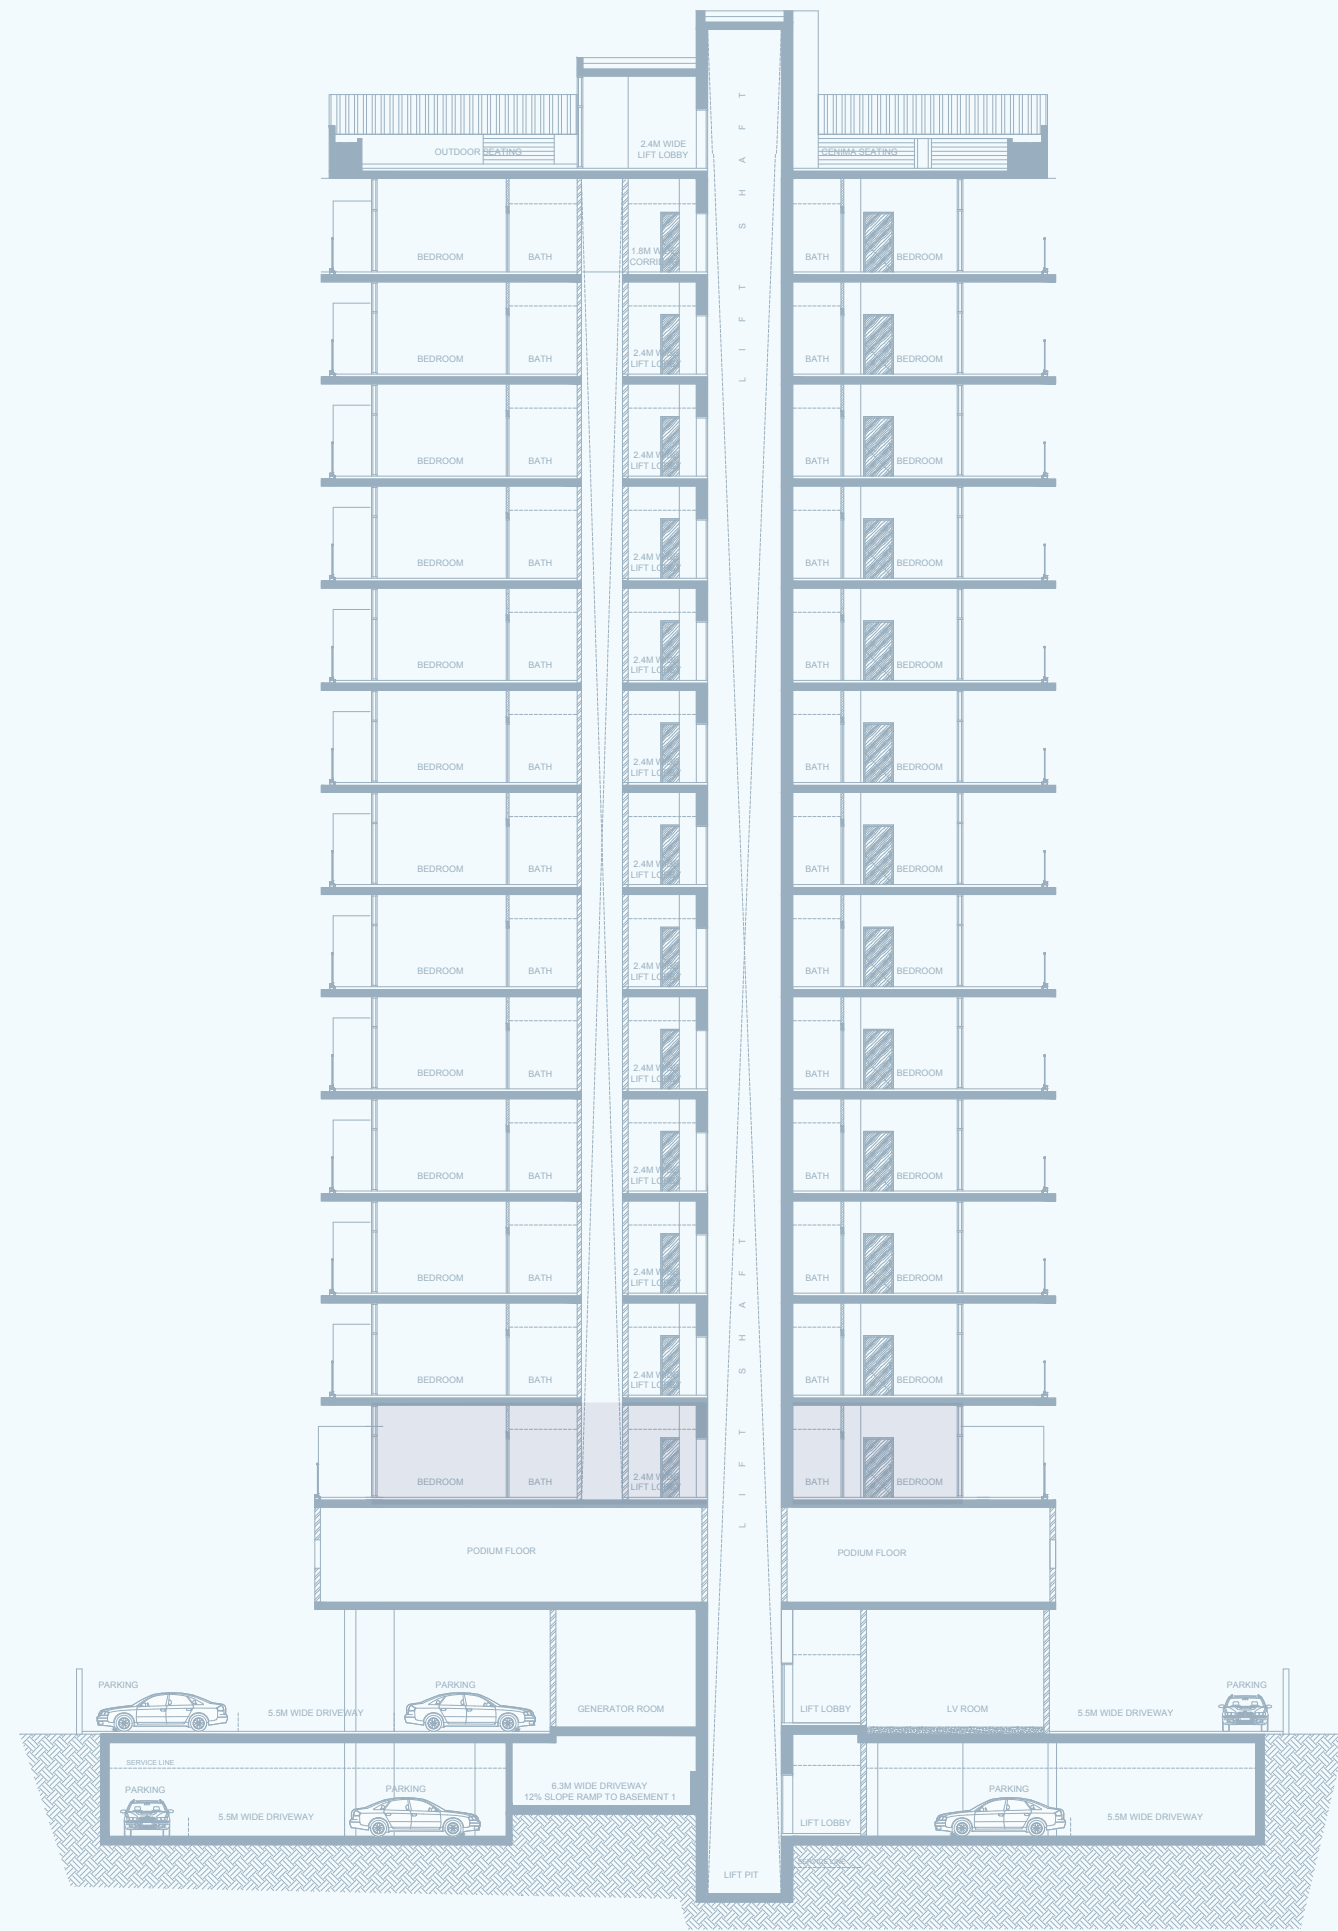

FLOOR PLANS

COVE
EDITION
BY IMTIAZ

IMTIAZ

- STUDIO
- 1 BEDROOM
- 2 BEDROOM

1ST FLOOR

- STUDIO
- 1 BEDROOM
- 2 BEDROOM
- POOL

2ND TO 13TH FLOOR

- SUN BED
- GREEN AREA
- GYM & CLUB ROOM
- SITTING AREA
- SWIMMING POOL
- SERENE CABANAS

ROOFTOP FLOOR