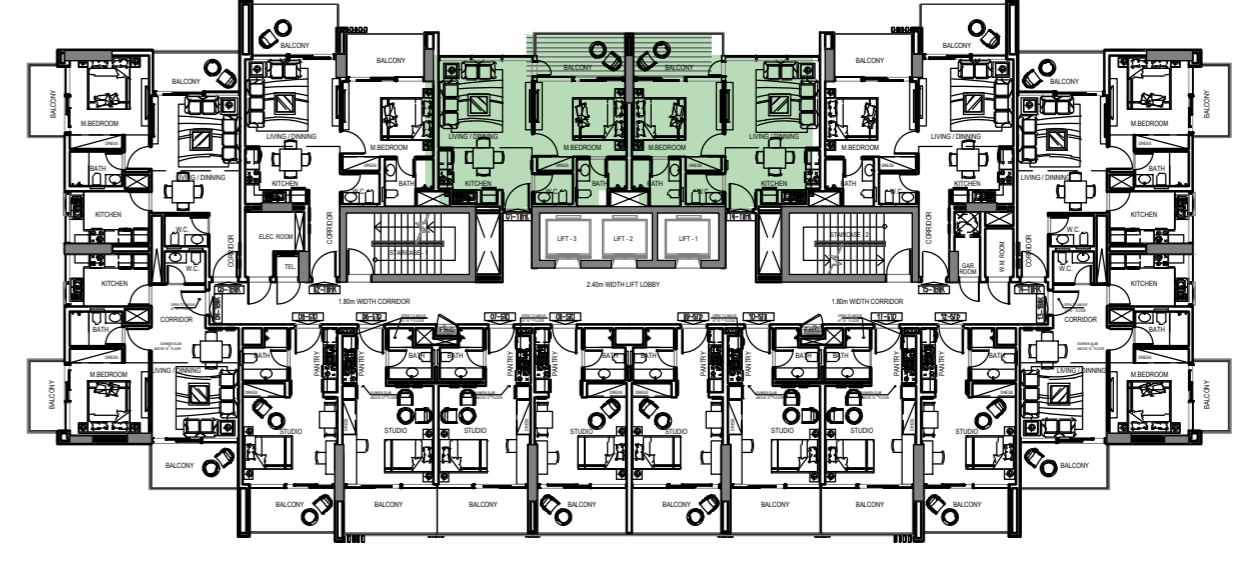

1BEDROOM FLAT TYPE F

LOCATION : 2ND to 13th Floor Plans

NUMBER OF FLATS : 24 Flats

FLAT AREA : 576.14 ft²

BALCONY AREA : 74.63 ft²

TOTAL FLAT AREA : 650.77 ft²