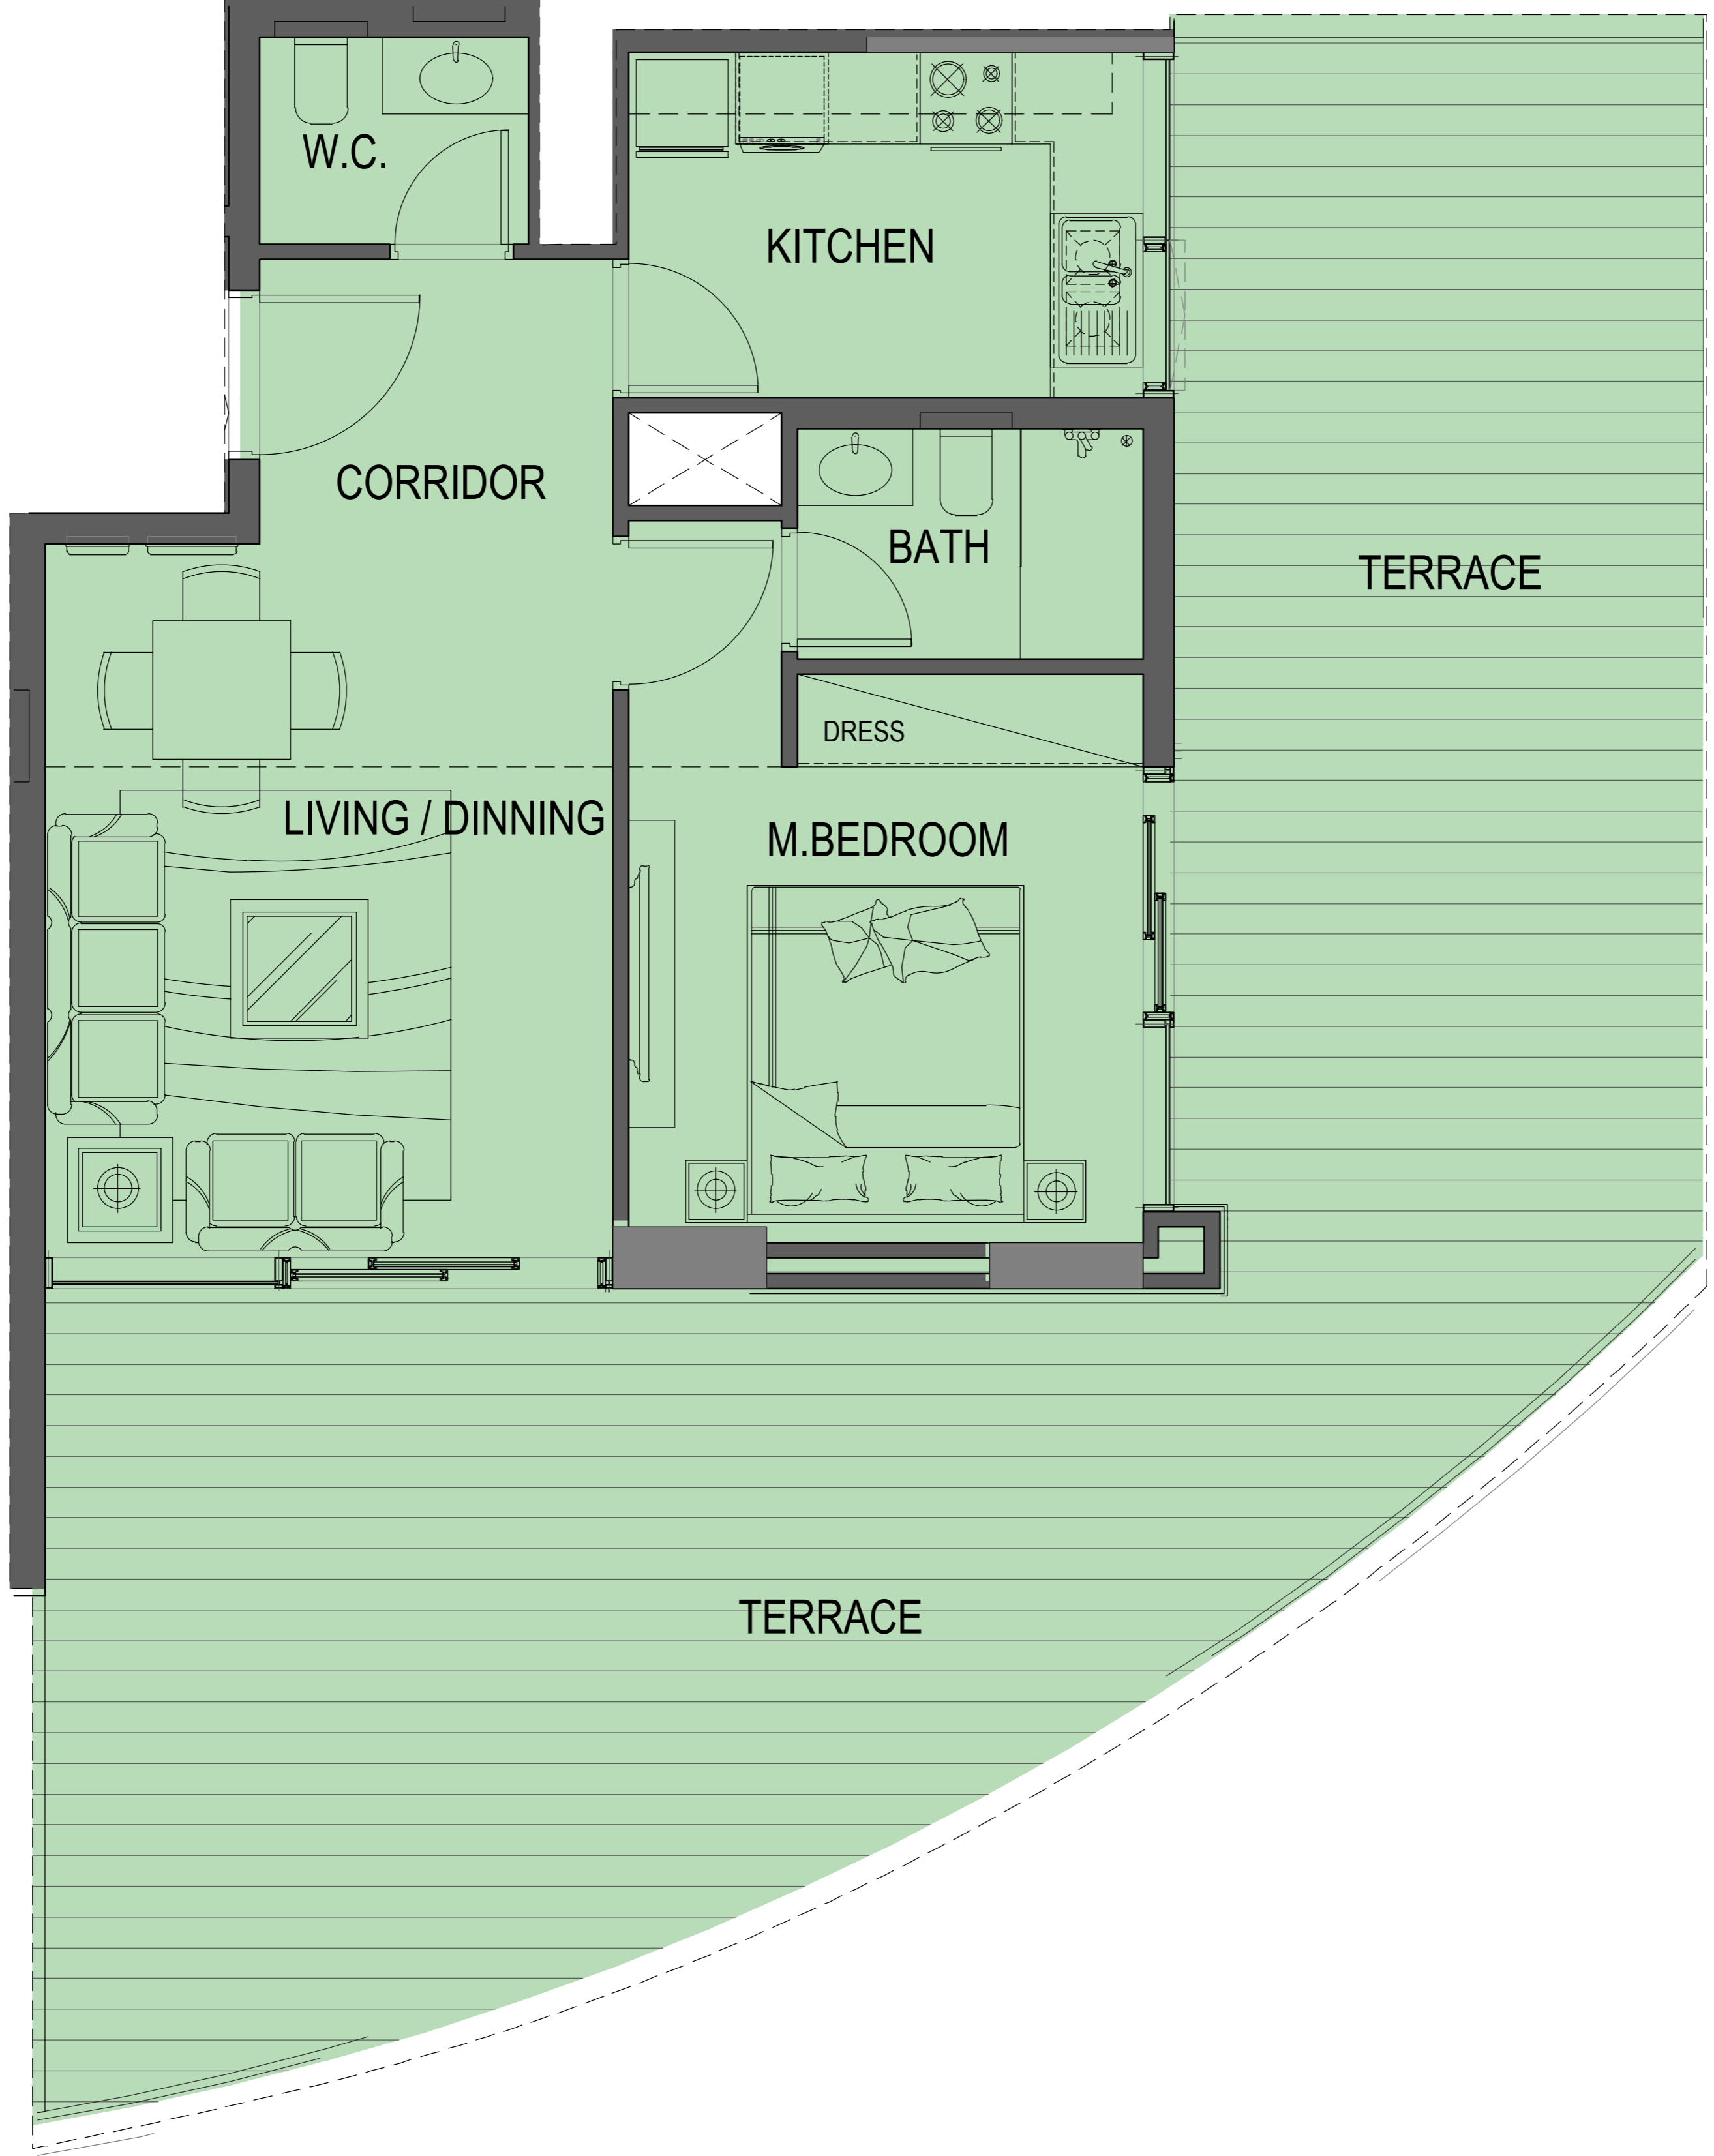

STUDIO FLAT TYPE A

LOCATION : First Floor Plans

NUMBER OF FLATS : 4 Flats

FLAT AREA : 302.79 ft²

TERRACE AREA : 171.98 ft²

TOTAL FLAT AREA : 474.77 ft²

STUDIO FLAT TYPE B

LOCATION : First Floor Plans

TERRACE AREA : 84.67 ft²

TOTAL FLAT AREA : 438.10 ft²

STUDIO FLAT TYPE D

LOCATION : 2ND to 10th Floor Plans

NUMBER OF FLATS : 36 Flats

FLAT AREA : 303.06 ft²

BALCONY AREA : 80.72 ft²

TOTAL FLAT AREA : 383.78 ft²

STUDIO FLAT TYPE E

LOCATION : 2ND to 10th Floor Plans

NUMBER OF FLATS : 36 Flats

FLAT AREA : 293.37 ft²

BALCONY AREA : 79.72 ft²

TOTAL FLAT AREA : 373.09 ft²

1BEDROOM FLAT TYPE A

LOCATION : First Floor Plans

NUMBER OF FLATS : 2 Flats

FLAT AREA : 588.16 ft²

TERRACE AREA : 712.95 ft²

TOTAL FLAT AREA : 1301.11 ft²

1BEDROOM FLAT TYPE B

LOCATION : First Floor Plans

NUMBER OF FLATS : 2 Flats

FLAT AREA : 602.89 ft²