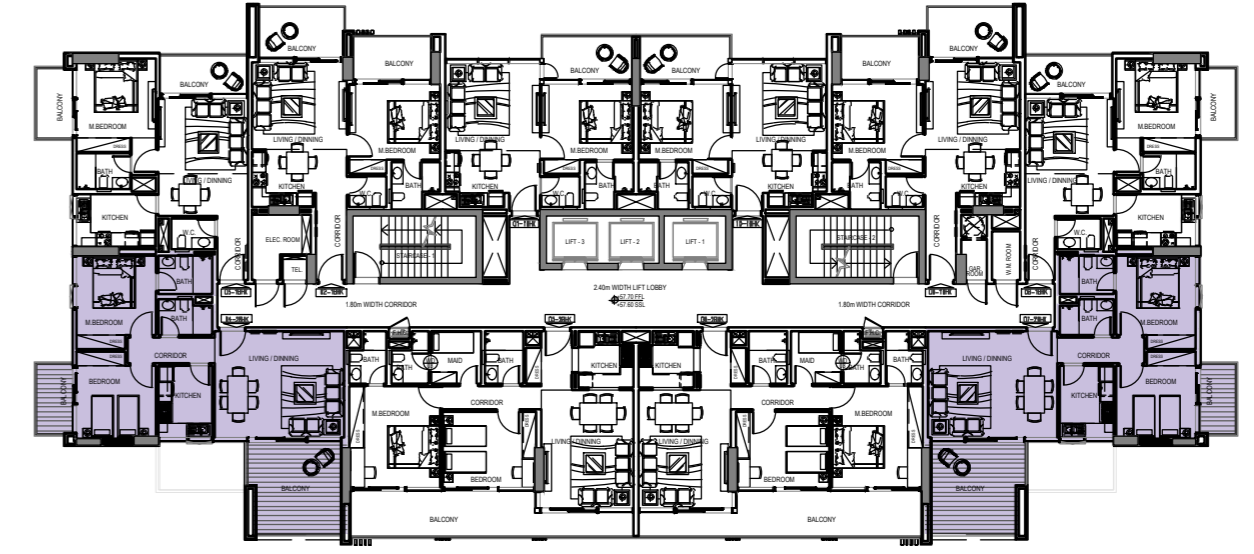

2 BEDROOM FLAT TYPE B

LOCATION : 11th to 13th Floor Plans

NUMBER OF FLATS : 6 Flats

FLAT AREA : 932.34 ft²

BALCONY AREA : 204.60 ft²

TOTAL FLAT AREA : 1136.94 ft²

2 BEDROOM FLAT TYPE C

LOCATION : 12TH Floor Plans

NUMBER OF FLATS : 2 Flats

FLAT AREA : 811.65 ft²

BALCONY AREA : 213.42 ft²

TOTAL FLAT AREA : 1025.08 ft²

2 BEDROOM FLAT TYPE D

LOCATION : 13TH Floor Plans

NUMBER OF FLATS : 2 Flats

FLAT AREA : 811.65 ft²