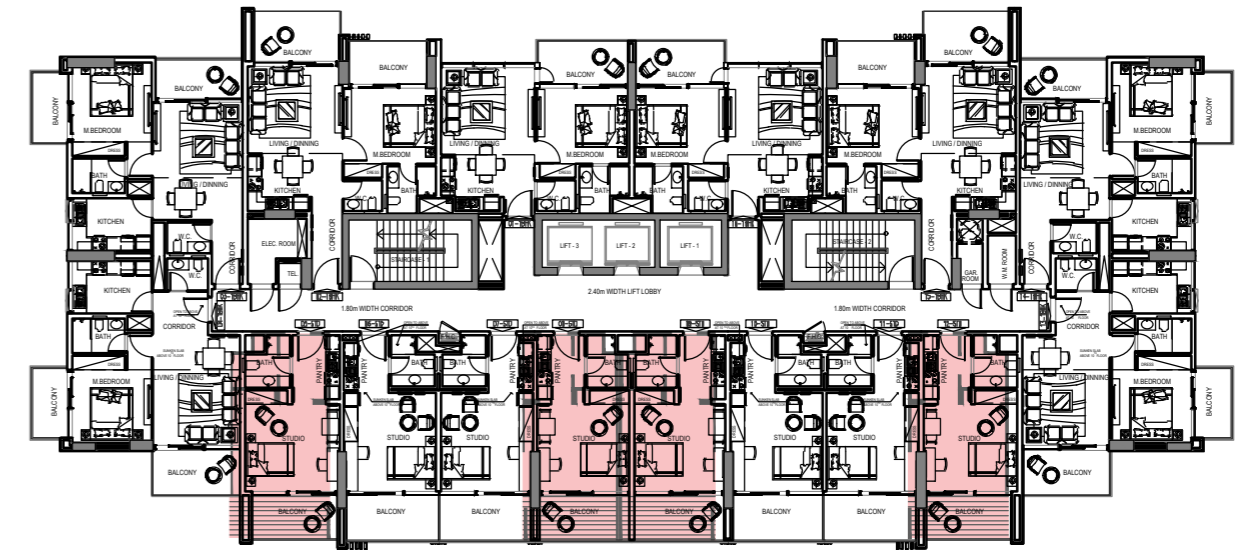

STUDIO FLAT TYPE A

LOCATION : First Floor Plans

NUMBER OF FLATS : 4 Flats

FLAT AREA : 302.79 ft²

TERRACE AREA : 171.98 ft²

TOTAL FLAT AREA : 474.77 ft²

STUDIO FLAT TYPE B

LOCATION : First Floor Plans

TERRACE AREA : 84.67 ft²

TOTAL FLAT AREA : 438.10 ft²

STUDIO FLAT TYPE D

LOCATION : 2ND to 10th Floor Plans

NUMBER OF FLATS : 36 Flats

FLAT AREA : 303.06 ft²

BALCONY AREA : 80.72 ft²

TOTAL FLAT AREA : 383.78 ft²

STUDIO FLAT TYPE E

LOCATION : 2ND to 10th Floor Plans

NUMBER OF FLATS : 36 Flats

FLAT AREA : 293.37 ft²

BALCONY AREA : 79.72 ft²

TOTAL FLAT AREA : 373.09 ft²

1BEDROOM FLAT TYPE A

LOCATION : First Floor Plans

NUMBER OF FLATS : 2 Flats

FLAT AREA : 588.16 ft²

TERRACE AREA : 712.95 ft²

TOTAL FLAT AREA : 1301.11 ft²

1BEDROOM FLAT TYPE B

LOCATION : First Floor Plans

NUMBER OF FLATS : 2 Flats

FLAT AREA : 602.89 ft²