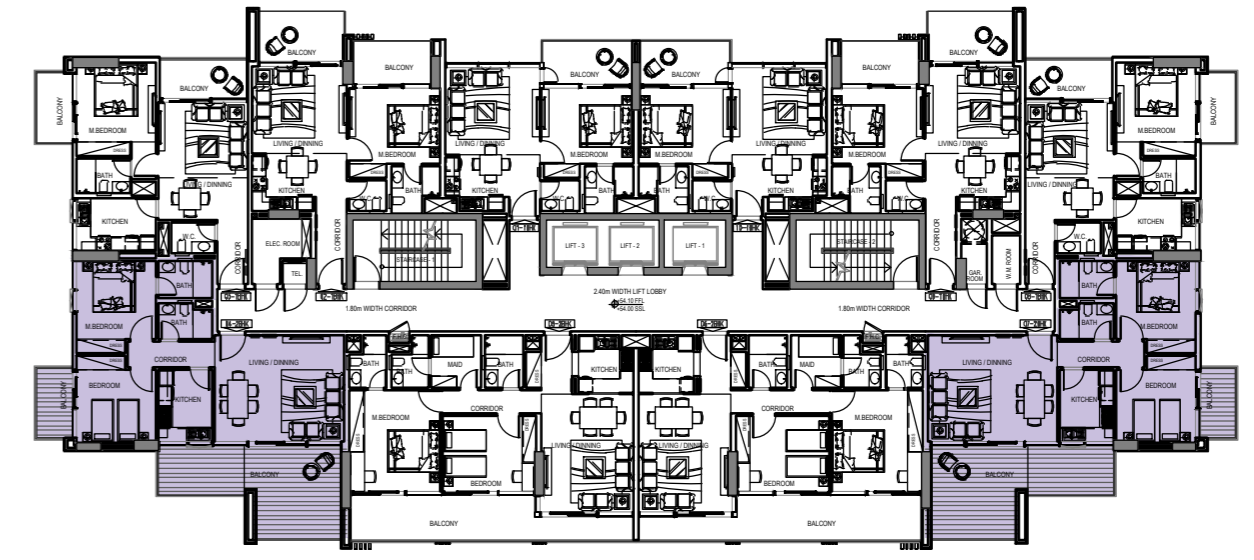

BALCONY AREA : 74.63 ft²

TOTAL FLAT AREA : 650.77 ft²

2 BEDROOM FLAT TYPE A

LOCATION : 11TH Floor Plans

NUMBER OF FLATS : 2 Flats

FLAT AREA : 811.65 ft²

BALCONY AREA : 295.53 ft²

TOTAL FLAT AREA : 1110.18 ft²

2 BEDROOM FLAT TYPE B

LOCATION : 11th to 13th Floor Plans

NUMBER OF FLATS : 6 Flats

FLAT AREA : 932.34 ft²

BALCONY AREA : 204.60 ft²

TOTAL FLAT AREA : 1136.94 ft²

2 BEDROOM FLAT TYPE C

LOCATION : 12TH Floor Plans