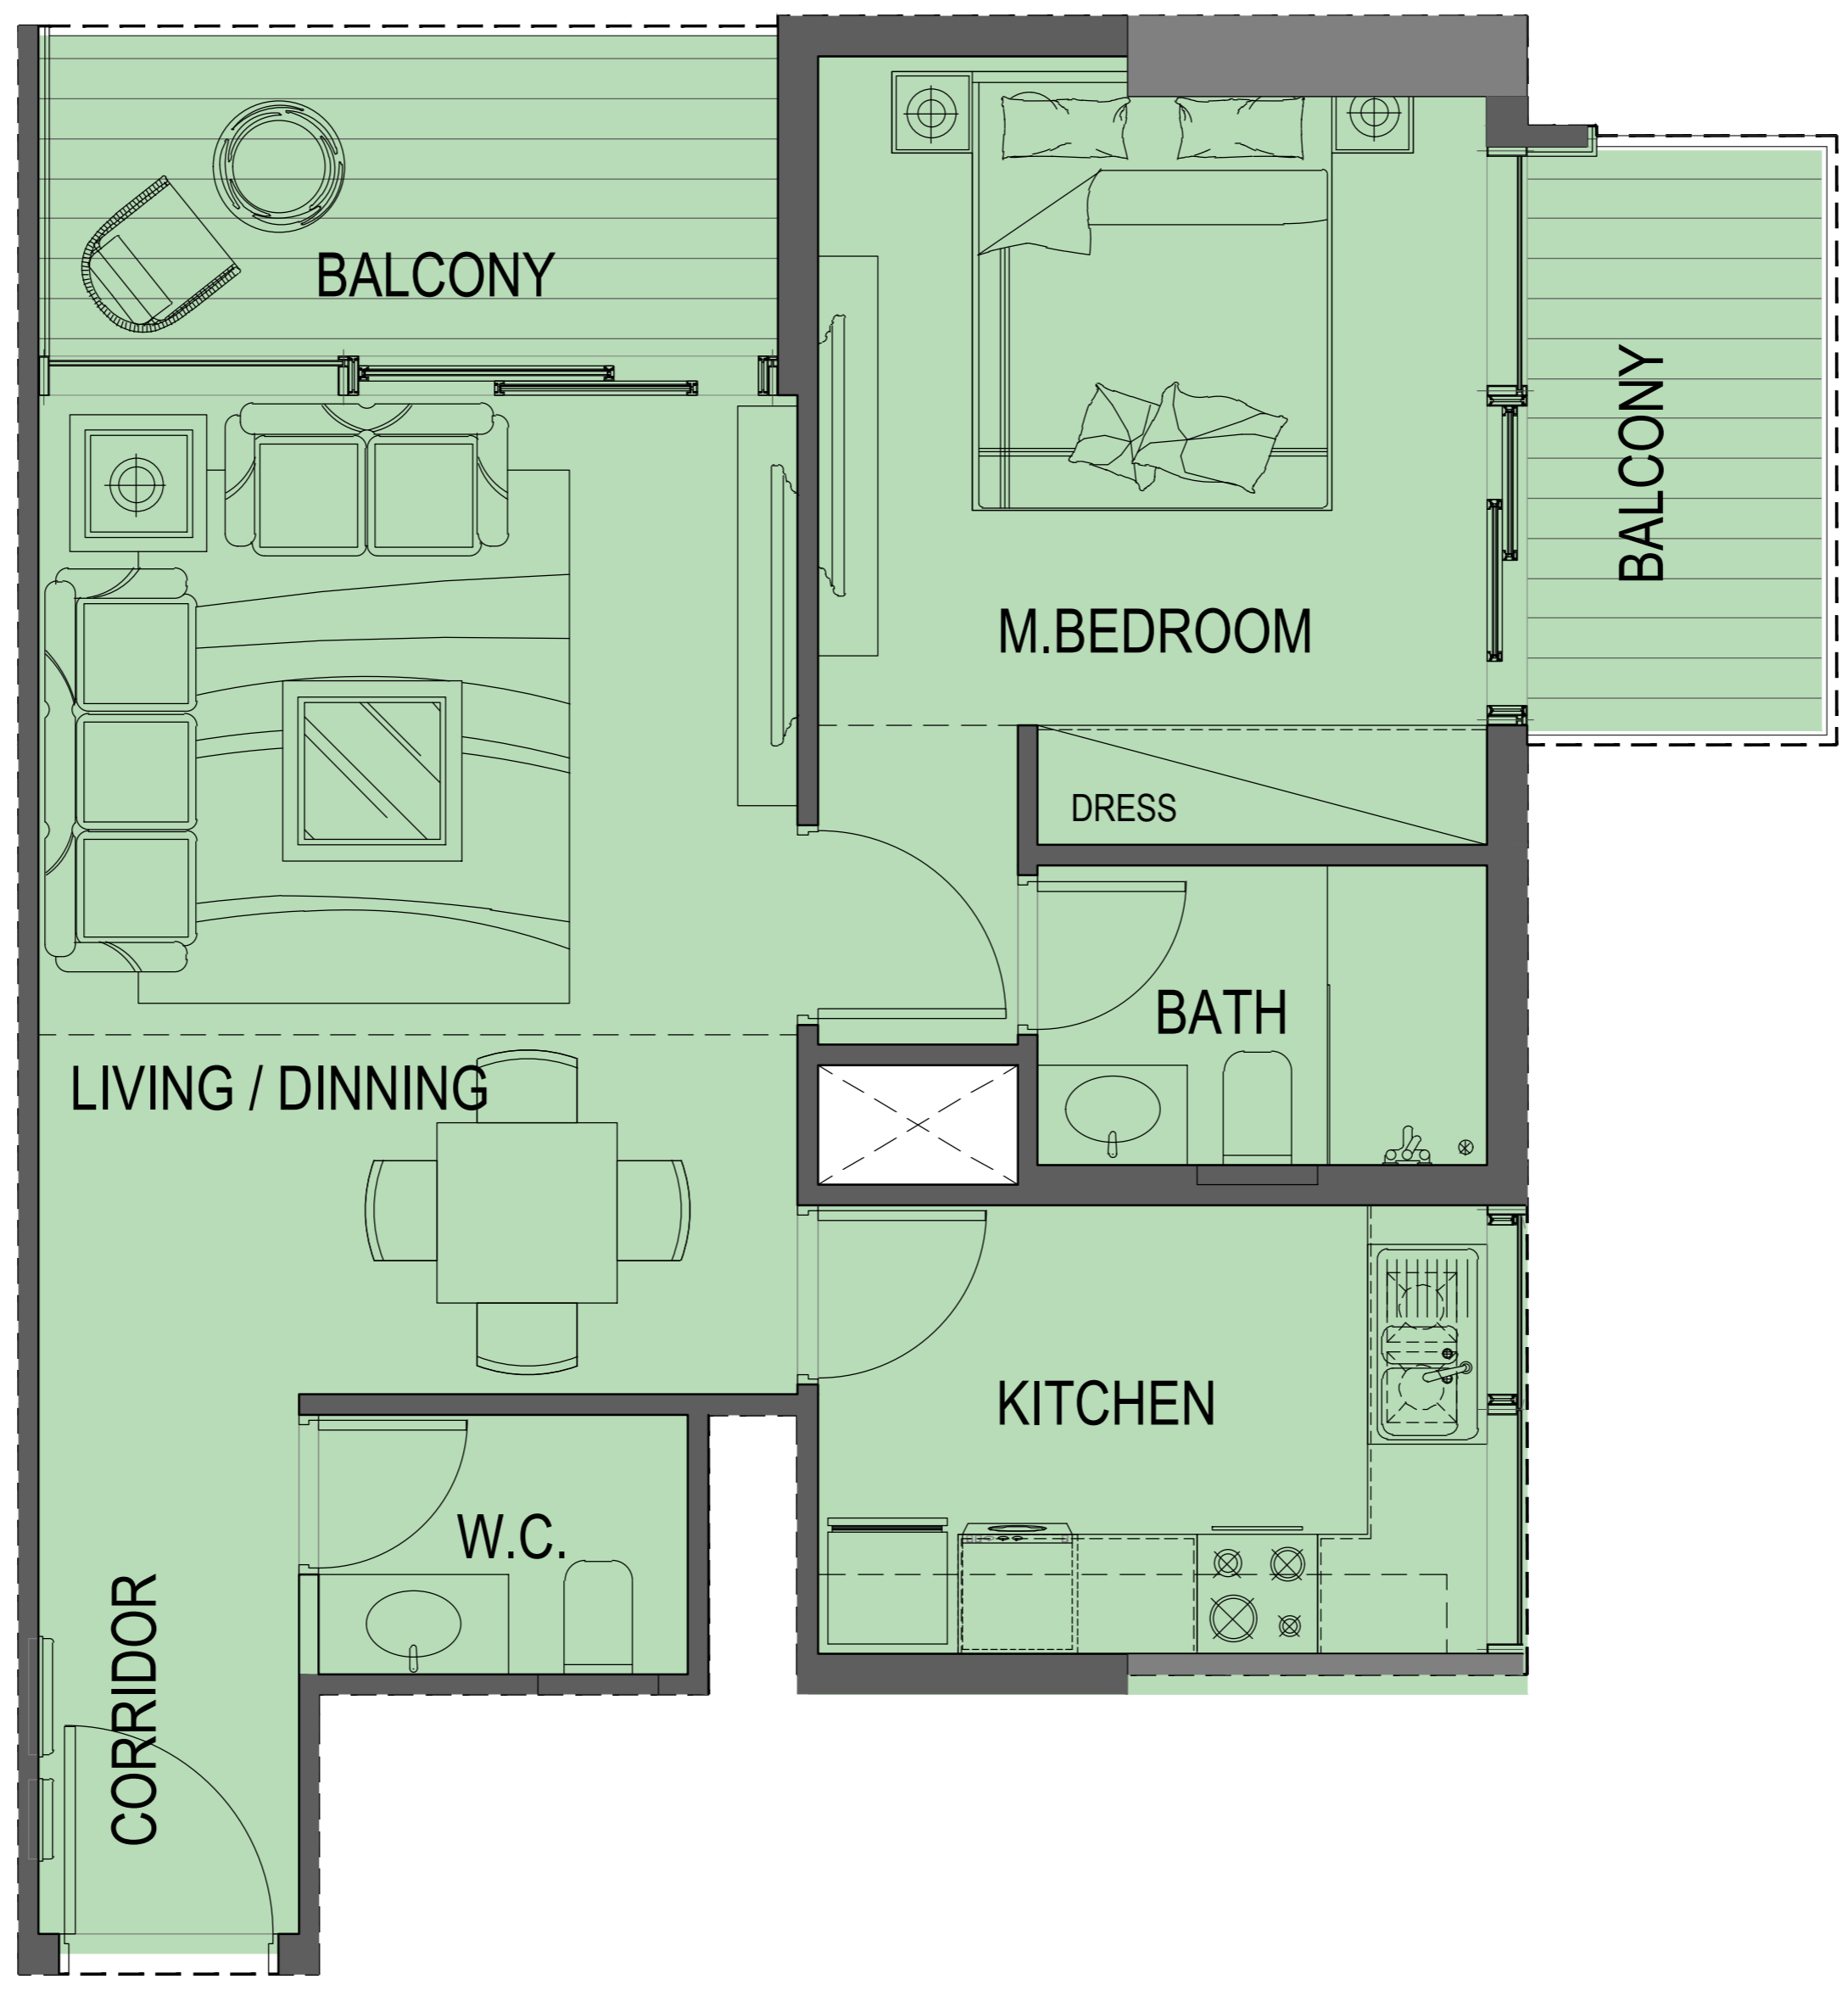

NUMBER OF FLATS : 2 Flats

FLAT AREA : 588.16 ft²

TERRACE AREA : 712.95 ft²

TOTAL FLAT AREA : 1301.11 ft²

1BEDROOM FLAT TYPE B

LOCATION : First Floor Plans

NUMBER OF FLATS : 2 Flats

FLAT AREA : 602.89 ft²

TERRACE AREA : 540.18 ft²

TOTAL FLAT AREA : 1143.07 ft²

1BEDROOM FLAT TYPE C

LOCATION : 2ND to 10th Floor Plans

NUMBER OF FLATS : 18 Flats

FLAT AREA : 588.16 ft²

BALCONY AREA : 122.70 ft²

TOTAL FLAT AREA : 710.86 ft²

1BEDROOM FLAT TYPE D

LOCATION : 2ND to 13th Floor Plans

NUMBER OF FLATS : 24 Flats

FLAT AREA : 602.89 ft²

BALCONY AREA : 108.43 ft²

TOTAL FLAT AREA : 711.32 ft²

1BEDROOM FLAT TYPE E

LOCATION : 2ND to 13th Floor Plans

NUMBER OF FLATS : 24 Flats

FLAT AREA : 578.72 ft²

BALCONY AREA : 160.28 ft²

TOTAL FLAT AREA : 739.00 ft²

1BEDROOM FLAT TYPE F

LOCATION : 2ND to 13th Floor Plans

NUMBER OF FLATS : 24 Flats

FLAT AREA : 576.14 ft²