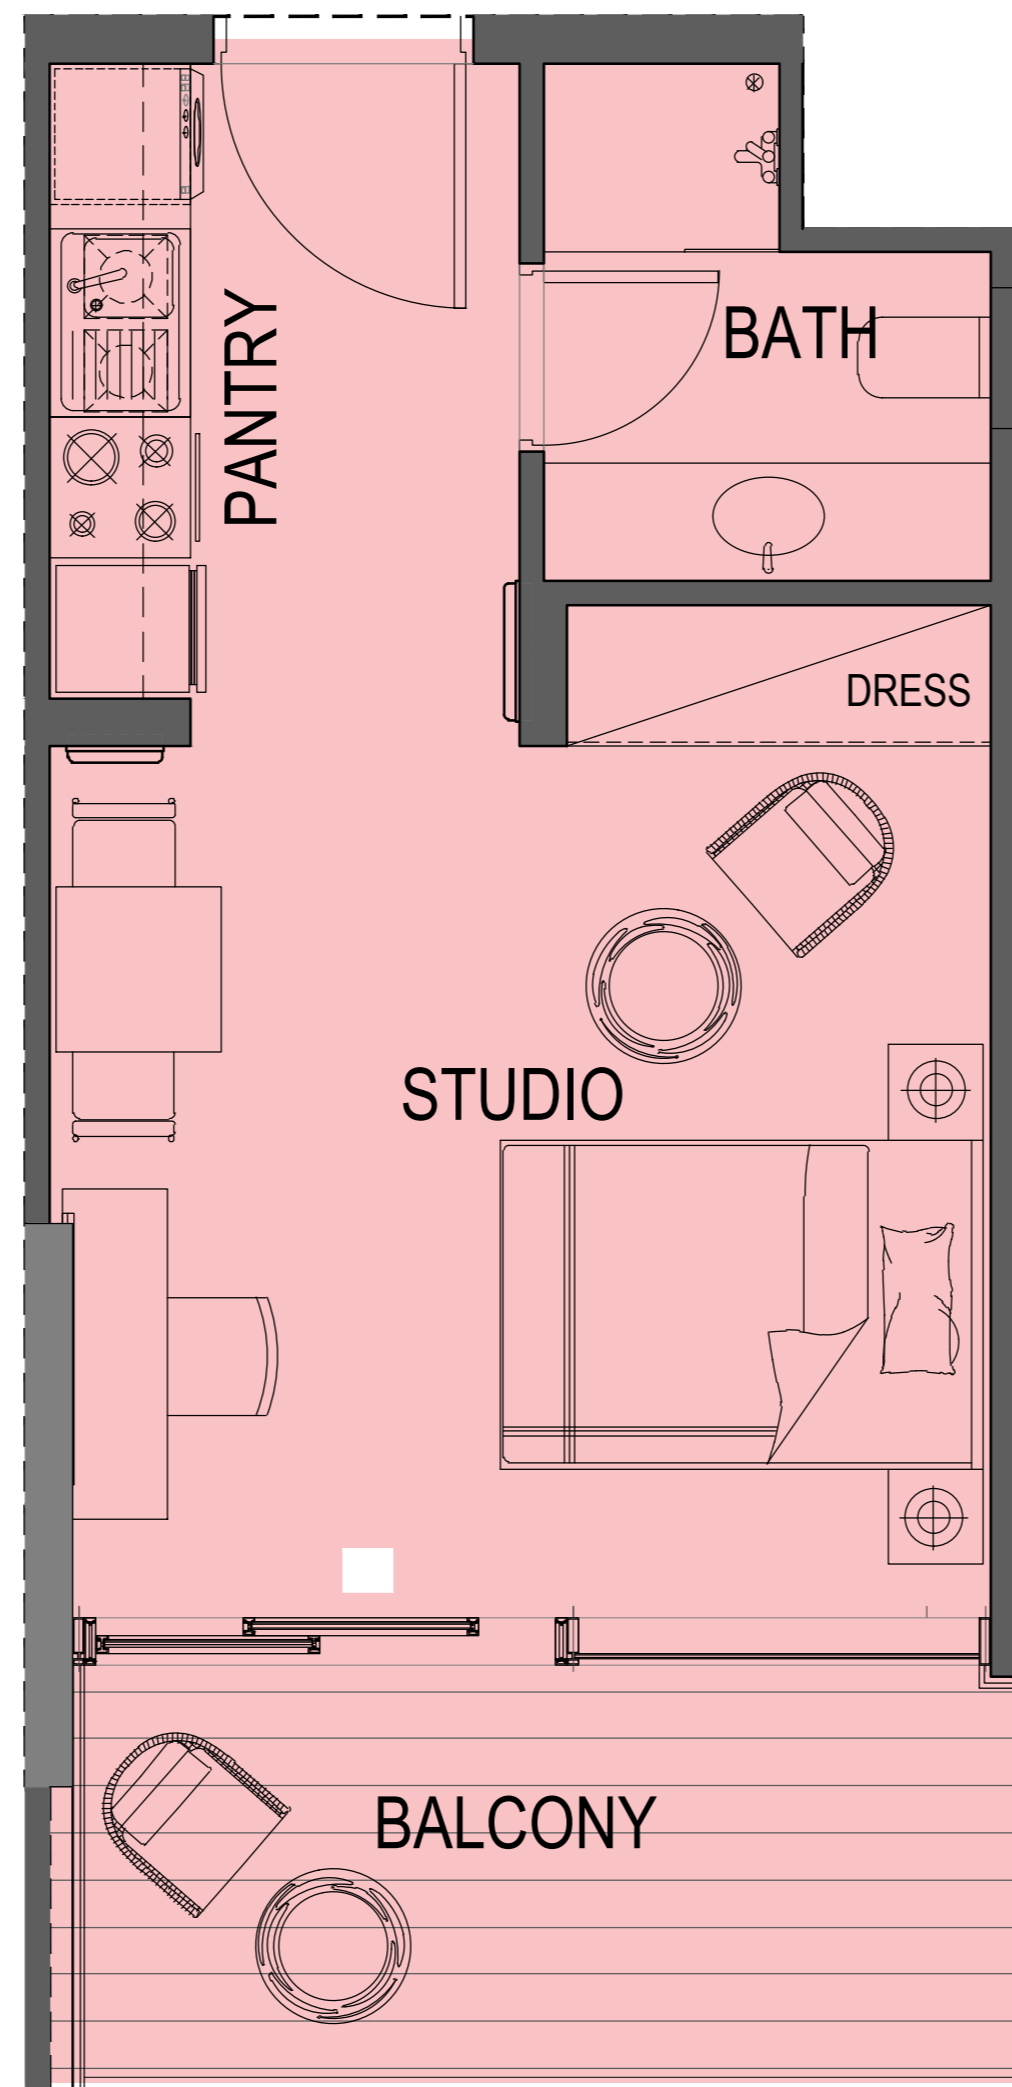

STUDIO FLAT TYPE A

LOCATION : First Floor Plans

NUMBER OF FLATS : 4 Flats

FLAT AREA : 302.79 ft²

TERRACE AREA : 171.98 ft²

TOTAL FLAT AREA : 474.77 ft²

STUDIO FLAT TYPE B

LOCATION : First Floor Plans

TERRACE AREA : 84.67 ft²

TOTAL FLAT AREA : 438.10 ft²

STUDIO FLAT TYPE D

LOCATION : 2ND to 10th Floor Plans

NUMBER OF FLATS : 36 Flats

FLAT AREA : 303.06 ft²

BALCONY AREA : 80.72 ft²

TOTAL FLAT AREA : 383.78 ft²

STUDIO FLAT TYPE E

LOCATION : 2ND to 10th Floor Plans

NUMBER OF FLATS : 36 Flats

FLAT AREA : 293.37 ft²

BALCONY AREA : 79.72 ft²

TOTAL FLAT AREA : 373.09 ft²

1BEDROOM FLAT TYPE A

LOCATION : First Floor Plans

NUMBER OF FLATS : 2 Flats

FLAT AREA : 588.16 ft²

TERRACE AREA : 712.95 ft²

TOTAL FLAT AREA : 1301.11 ft²

1BEDROOM FLAT TYPE B

LOCATION : First Floor Plans

NUMBER OF FLATS : 2 Flats

FLAT AREA : 602.89 ft²