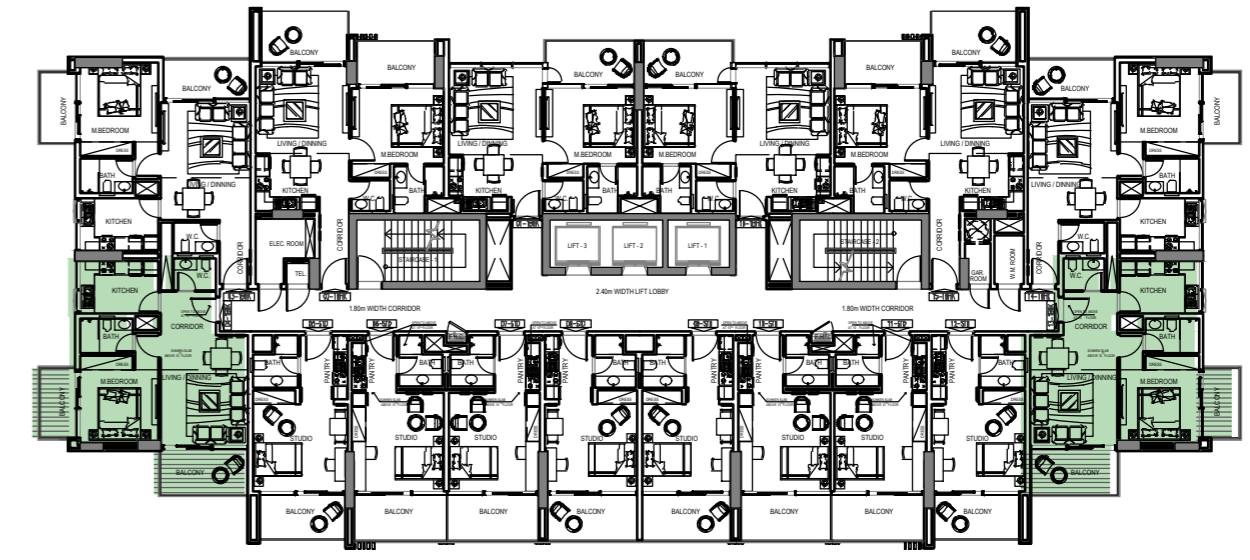

NUMBER OF FLATS : 2 Flats

FLAT AREA : 588.16 ft²

TERRACE AREA : 712.95 ft²

TOTAL FLAT AREA : 1301.11 ft²

1BEDROOM FLAT TYPE B

LOCATION : First Floor Plans

NUMBER OF FLATS : 2 Flats

FLAT AREA : 602.89 ft²

TERRACE AREA : 540.18 ft²

TOTAL FLAT AREA : 1143.07 ft²

1BEDROOM FLAT TYPE C

LOCATION : 2ND to 10th Floor Plans

NUMBER OF FLATS : 18 Flats

FLAT AREA : 588.16 ft²

BALCONY AREA : 122.70 ft²

TOTAL FLAT AREA : 710.86 ft²

1BEDROOM FLAT TYPE D

LOCATION : 2ND to 13th Floor Plans

NUMBER OF FLATS : 24 Flats

FLAT AREA : 602.89 ft²

BALCONY AREA : 108.43 ft²

TOTAL FLAT AREA : 711.32 ft²

1BEDROOM FLAT TYPE E

LOCATION : 2ND to 13th Floor Plans