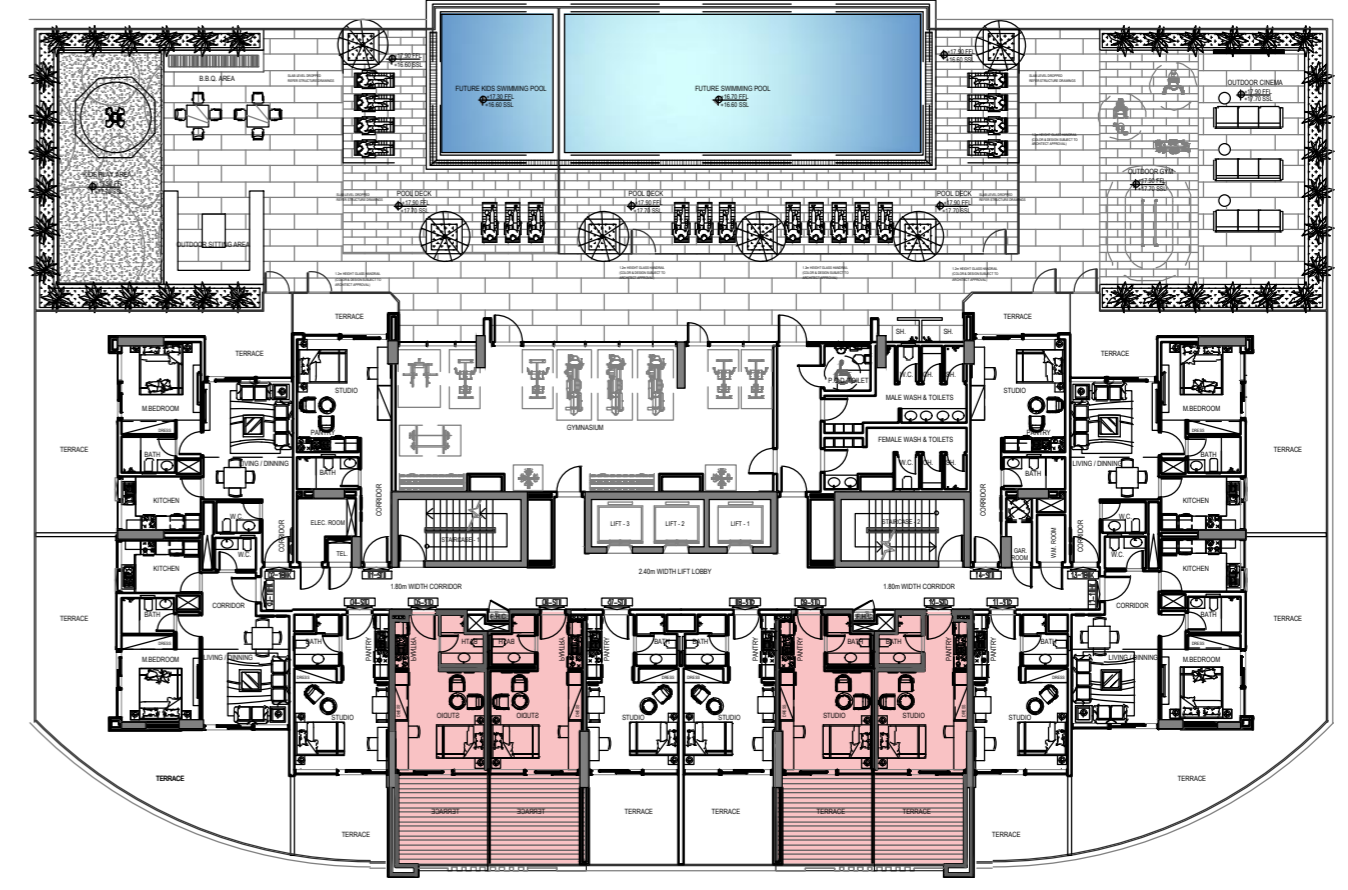

STUDIO FLAT TYPE A

LOCATION : First Floor Plans

NUMBER OF FLATS : 4 Flats

FLAT AREA : 302.79 ft²

TERRACE AREA : 171.98 ft²

TOTAL FLAT AREA : 474.77 ft²

STUDIO FLAT TYPE B

LOCATION : First Floor Plans

NUMBER OF FLATS : 4 Flats

FLAT AREA : 293.37 ft²

TERRACE AREA : 158.47 ft²

TOTAL FLAT AREA : 451.84 ft²

STUDIO FLAT TYPE C

LOCATION : First Floor Plans

NUMBER OF FLATS : 2 Flats

FLAT AREA : 353.43 ft²

TERRACE AREA : 84.67 ft²

TOTAL FLAT AREA : 438.10 ft²

STUDIO FLAT TYPE D

LOCATION : 2ND to 10th Floor Plans

NUMBER OF FLATS : 36 Flats

FLAT AREA : 303.06 ft²

BALCONY AREA : 80.72 ft²

TOTAL FLAT AREA : 383.78 ft²

STUDIO FLAT TYPE E

LOCATION : 2ND to 10th Floor Plans

NUMBER OF FLATS : 36 Flats

FLAT AREA : 293.37 ft²

BALCONY AREA : 79.72 ft²

TOTAL FLAT AREA : 373.09 ft²

1BEDROOM FLAT TYPE A

LOCATION : First Floor Plans