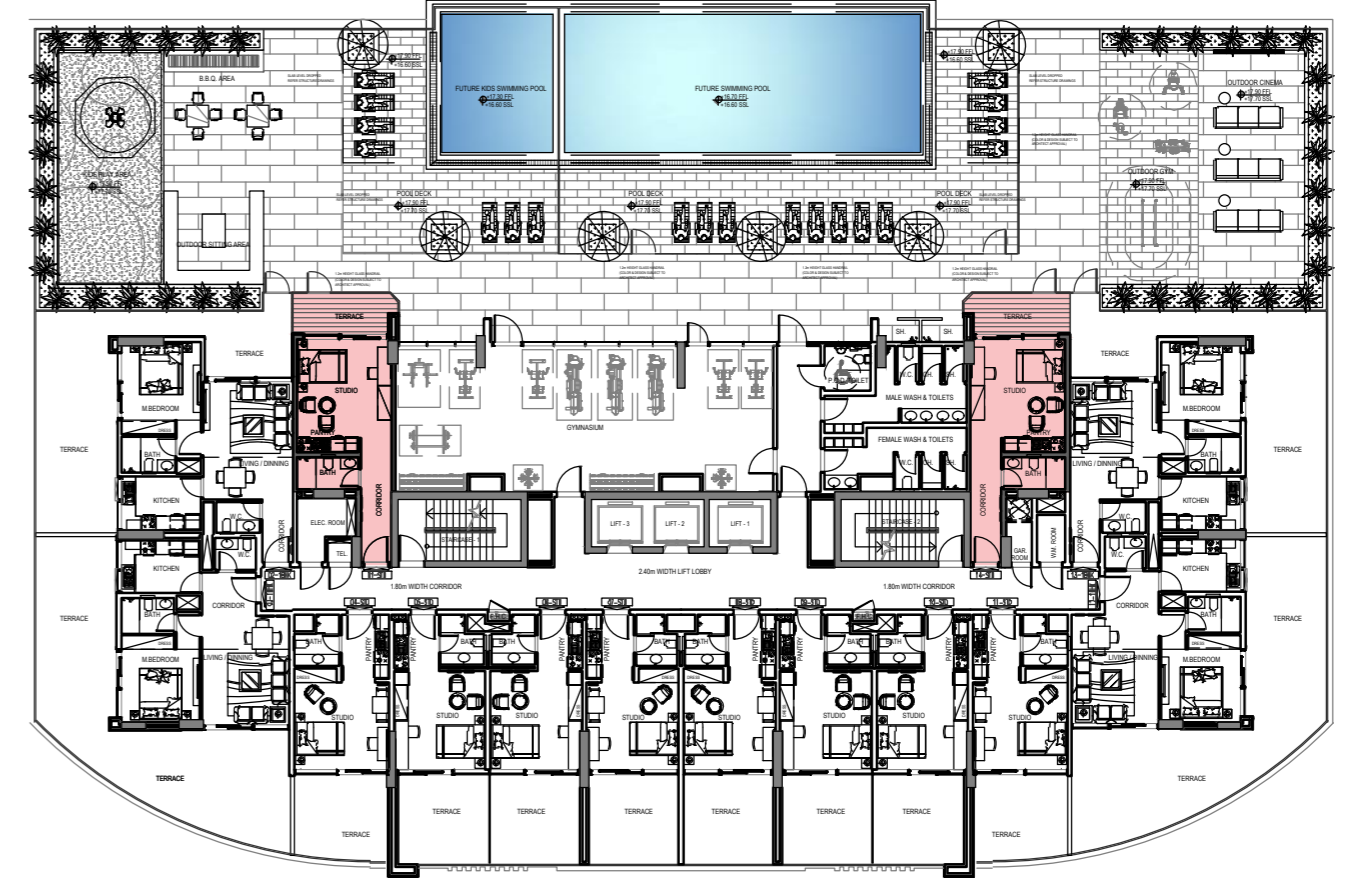

STUDIO FLAT TYPE A

LOCATION : First Floor Plans

NUMBER OF FLATS : 4 Flats

FLAT AREA : 302.79 ft²

TERRACE AREA : 171.98 ft²

TOTAL FLAT AREA : 474.77 ft²

STUDIO FLAT TYPE B

LOCATION : First Floor Plans

NUMBER OF FLATS : 4 Flats

FLAT AREA : 293.37 ft²

TERRACE AREA : 158.47 ft²

TOTAL FLAT AREA : 451.84 ft²

STUDIO FLAT TYPE C

LOCATION : First Floor Plans

NUMBER OF FLATS : 2 Flats

FLAT AREA : 353.43 ft²

TERRACE AREA : 84.67 ft²

TOTAL FLAT AREA : 438.10 ft²

STUDIO FLAT TYPE D

LOCATION : 2ND to 10th Floor Plans

NUMBER OF FLATS : 36 Flats

FLAT AREA : 303.06 ft²

BALCONY AREA : 80.72 ft²

TOTAL FLAT AREA : 383.78 ft²

STUDIO FLAT TYPE E

LOCATION : 2ND to 10th Floor Plans

NUMBER OF FLATS : 36 Flats

FLAT AREA : 293.37 ft²

BALCONY AREA : 79.72 ft²

TOTAL FLAT AREA : 373.09 ft²

1BEDROOM FLAT TYPE A

LOCATION : First Floor Plans