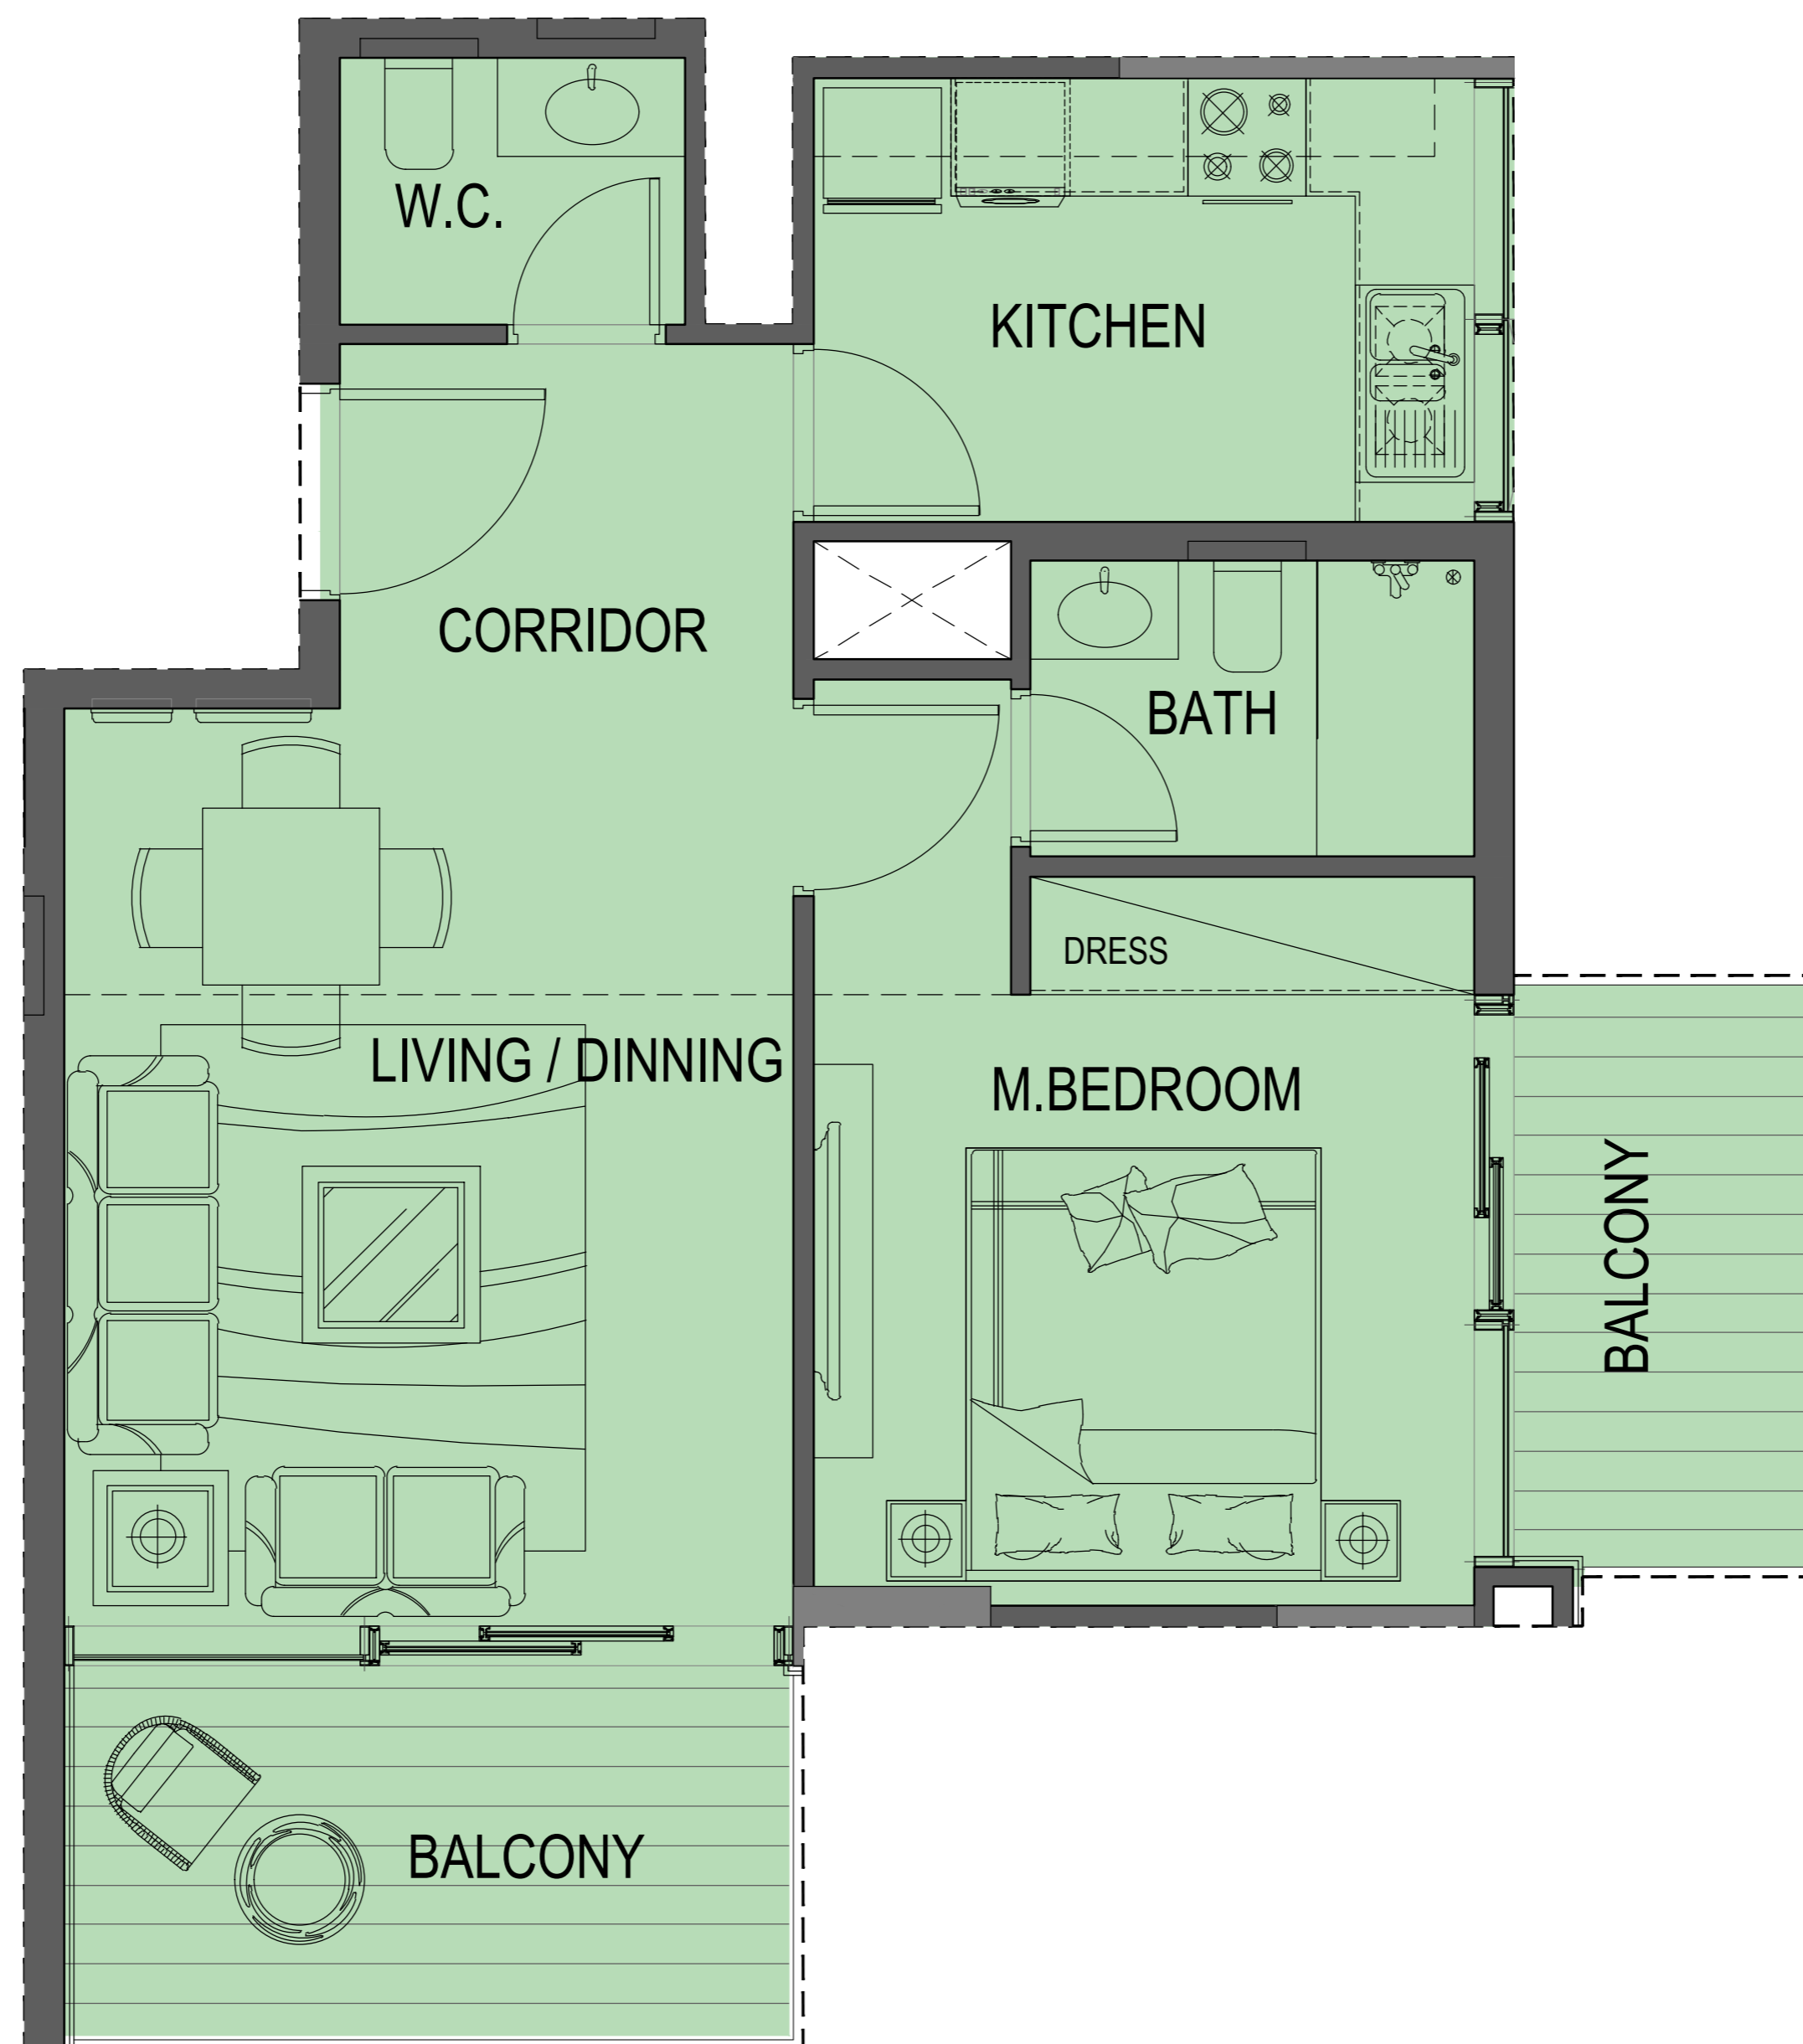

NUMBER OF FLATS : 2 Flats

FLAT AREA : 588.16 ft²

TERRACE AREA : 712.95 ft²

TOTAL FLAT AREA : 1301.11 ft²

1BEDROOM FLAT TYPE B

LOCATION : First Floor Plans

NUMBER OF FLATS : 2 Flats

FLAT AREA : 602.89 ft²

TERRACE AREA : 540.18 ft²

TOTAL FLAT AREA : 1143.07 ft²

1BEDROOM FLAT TYPE C

LOCATION : 2ND to 10th Floor Plans

NUMBER OF FLATS : 18 Flats

FLAT AREA : 588.16 ft²

BALCONY AREA : 122.70 ft²

TOTAL FLAT AREA : 710.86 ft²

1BEDROOM FLAT TYPE D

LOCATION : 2ND to 13th Floor Plans

NUMBER OF FLATS : 24 Flats

FLAT AREA : 602.89 ft²

BALCONY AREA : 108.43 ft²

TOTAL FLAT AREA : 711.32 ft²

1BEDROOM FLAT TYPE E

LOCATION : 2ND to 13th Floor Plans

NUMBER OF FLATS : 24 Flats

FLAT AREA : 578.72 ft²

BALCONY AREA : 160.28 ft²

TOTAL FLAT AREA : 739.00 ft²

1BEDROOM FLAT TYPE F

LOCATION : 2ND to 13th Floor Plans

NUMBER OF FLATS : 24 Flats

FLAT AREA : 576.14 ft²