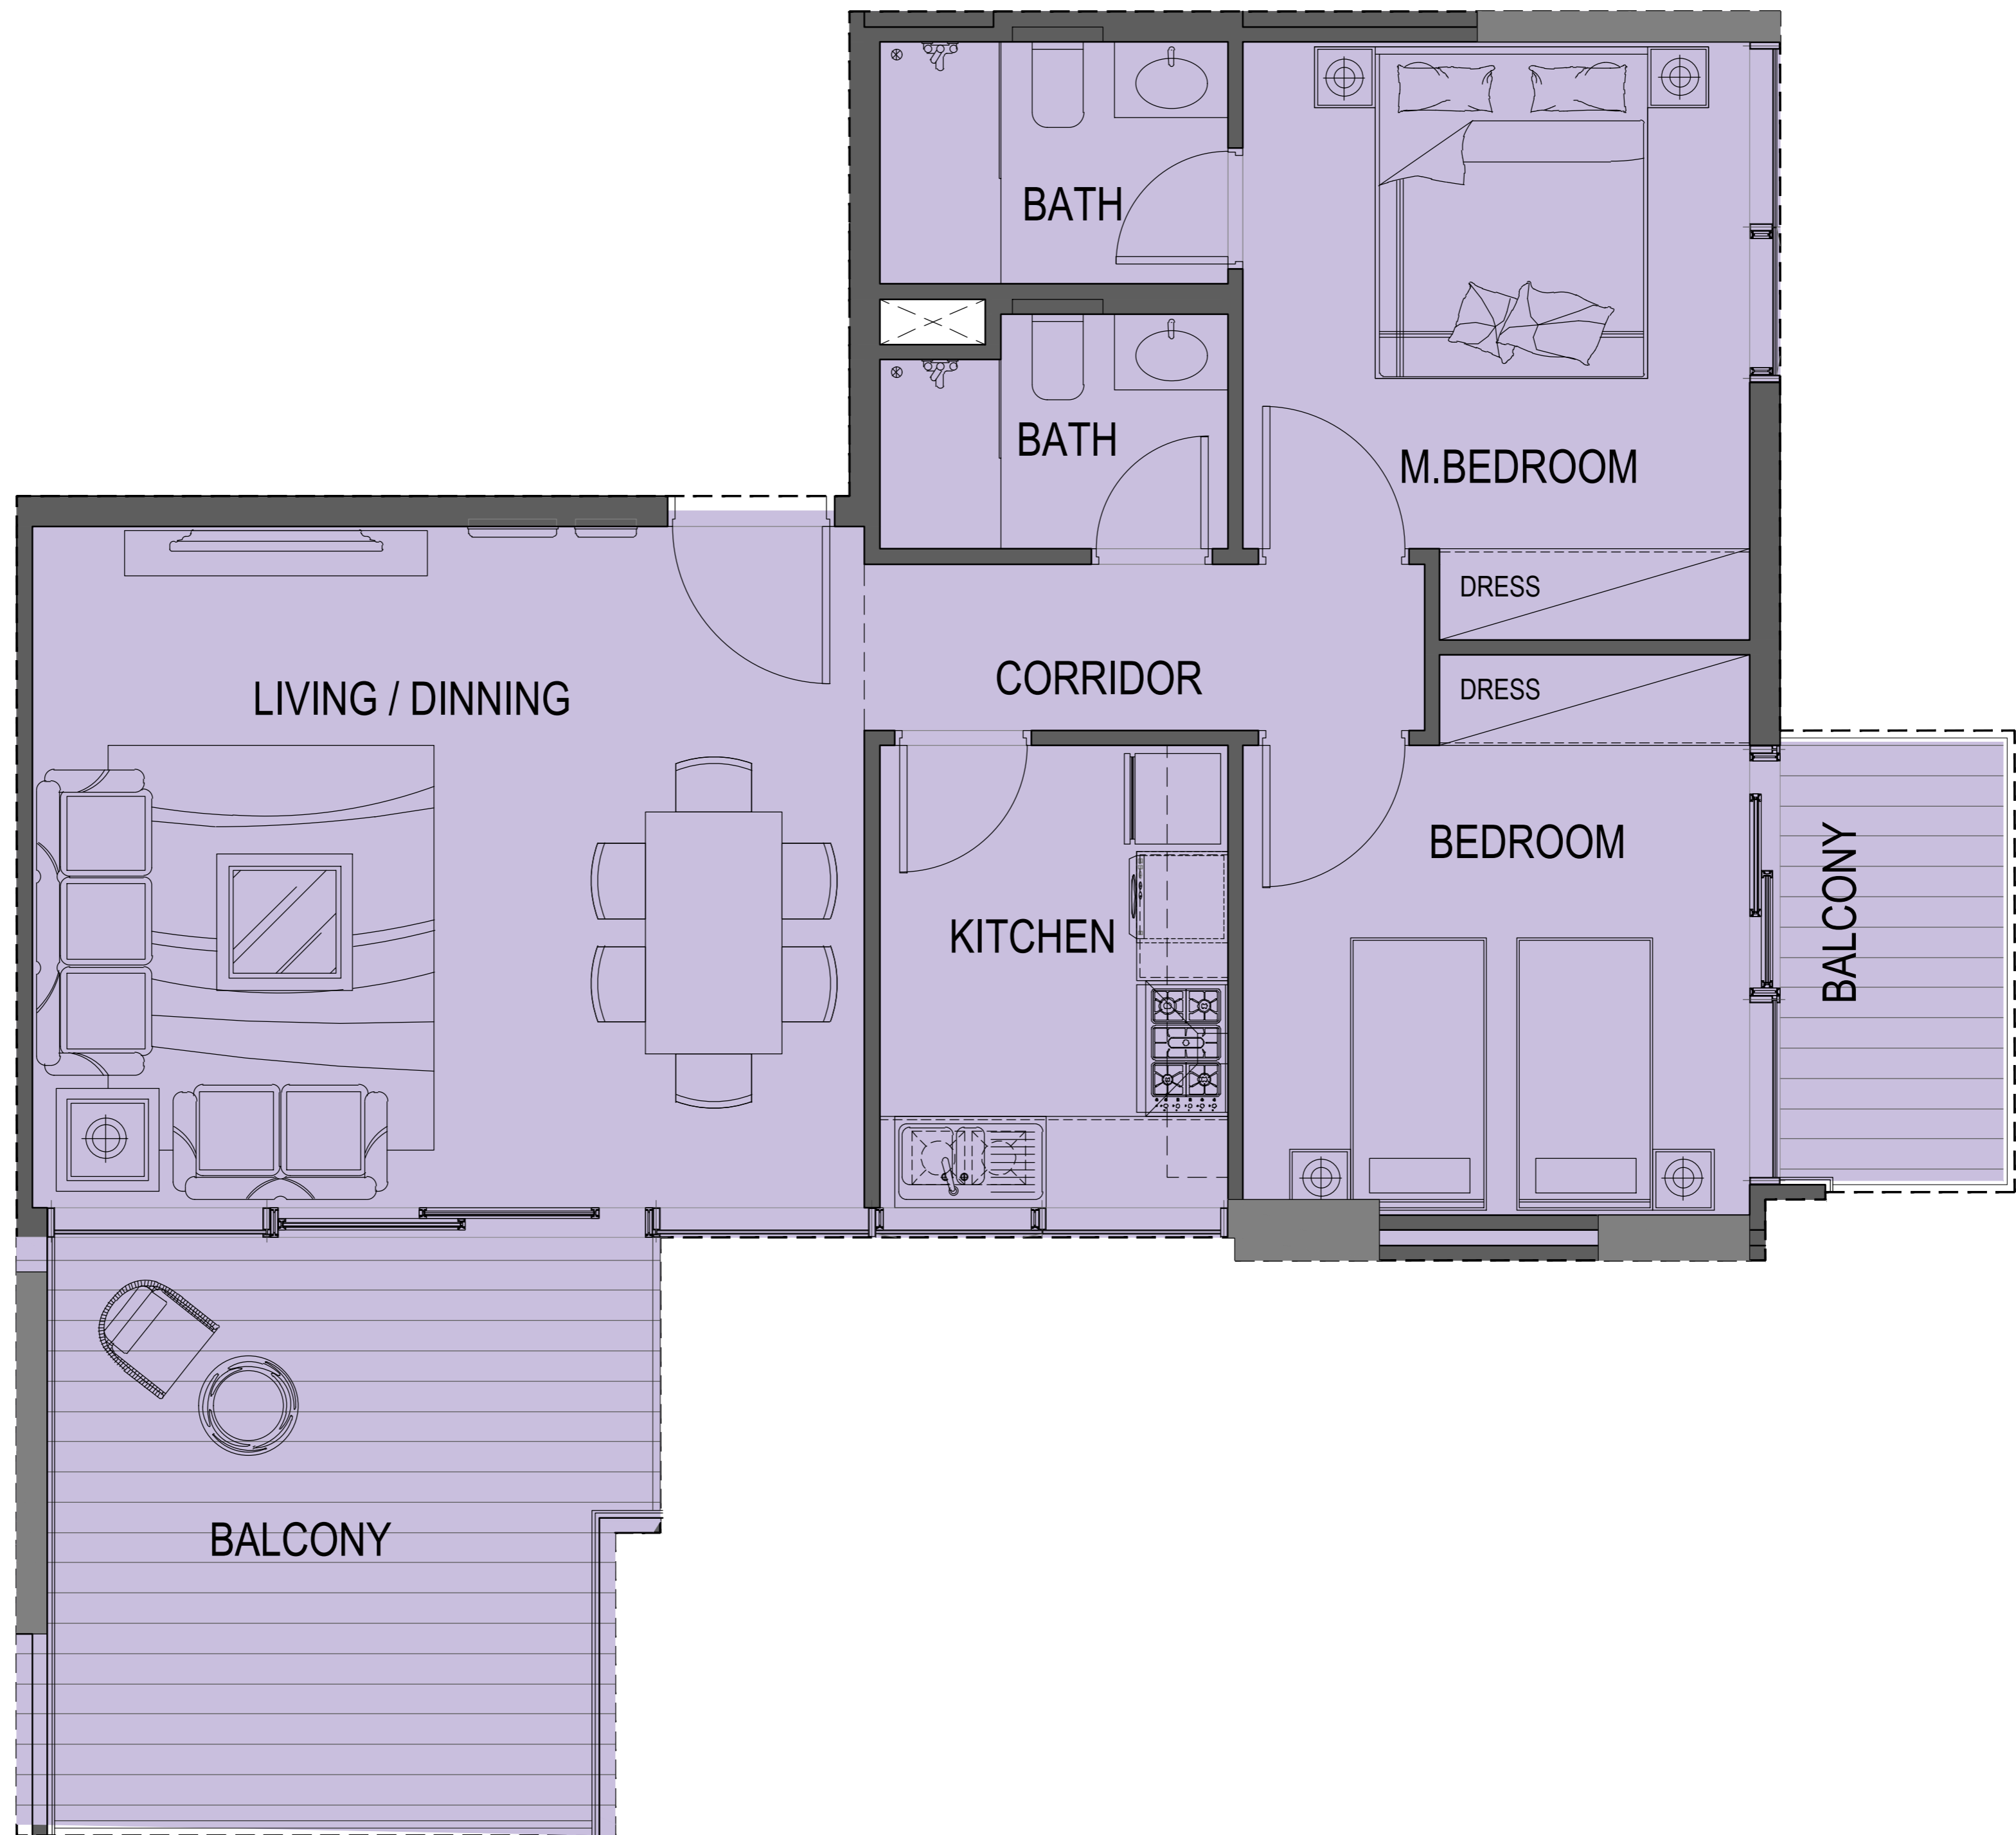

STUDIO FLAT TYPE A

LOCATION : First Floor Plans

NUMBER OF FLATS : 4 Flats

FLAT AREA : 302.79 ft²

TERRACE AREA : 171.98 ft²

TOTAL FLAT AREA : 474.77 ft²

STUDIO FLAT TYPE B

LOCATION : First Floor Plans

BALCONY AREA : 74.63 ft²

TOTAL FLAT AREA : 650.77 ft²

2 BEDROOM FLAT TYPE A

LOCATION : 11TH Floor Plans

NUMBER OF FLATS : 2 Flats

FLAT AREA : 811.65 ft²

BALCONY AREA : 295.53 ft²

TOTAL FLAT AREA : 1110.18 ft²

2 BEDROOM FLAT TYPE B

LOCATION : 11th to 13th Floor Plans

NUMBER OF FLATS : 6 Flats

FLAT AREA : 932.34 ft²

BALCONY AREA : 204.60 ft²

TOTAL FLAT AREA : 1136.94 ft²

2 BEDROOM FLAT TYPE C

LOCATION : 12TH Floor Plans

NUMBER OF FLATS : 2 Flats

FLAT AREA : 811.65 ft²

BALCONY AREA : 213.42 ft²

TOTAL FLAT AREA : 1025.08 ft²

2 BEDROOM FLAT TYPE D

LOCATION : 13TH Floor Plans

NUMBER OF FLATS : 2 Flats

FLAT AREA : 811.65 ft²