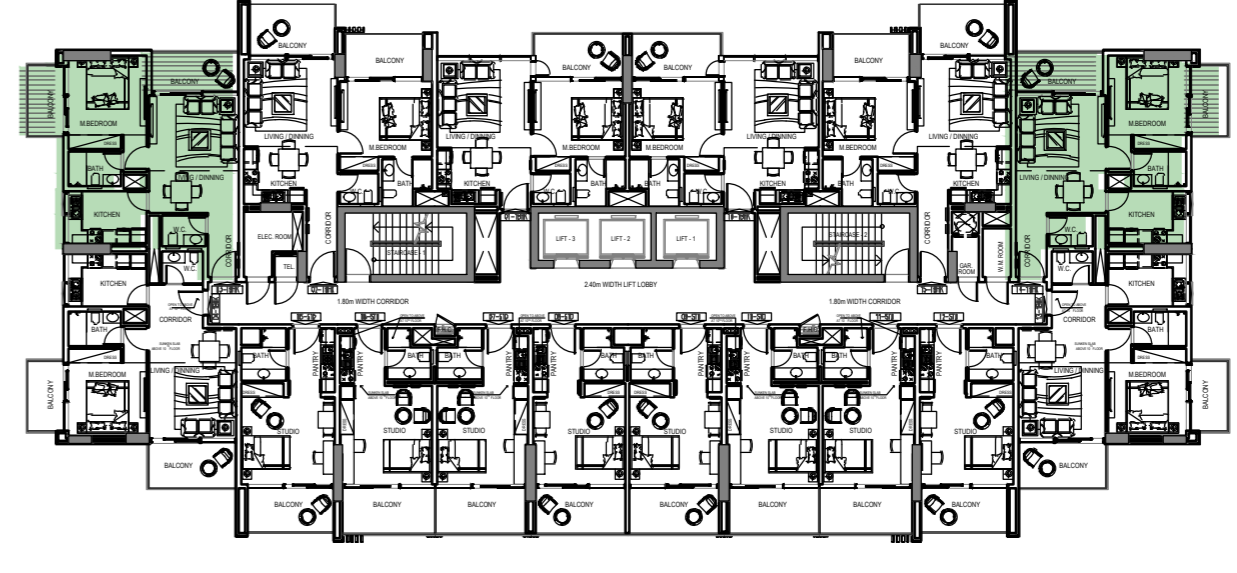

TERRACE AREA : 540.18 ft²

TOTAL FLAT AREA : 1143.07 ft²

1BEDROOM FLAT TYPE C

LOCATION : 2ND to 10th Floor Plans

NUMBER OF FLATS : 18 Flats

FLAT AREA : 588.16 ft²

BALCONY AREA : 122.70 ft²

TOTAL FLAT AREA : 710.86 ft²

1BEDROOM FLAT TYPE D

LOCATION : 2ND to 13th Floor Plans

NUMBER OF FLATS : 24 Flats

FLAT AREA : 602.89 ft²

BALCONY AREA : 108.43 ft²

TOTAL FLAT AREA : 711.32 ft²

1BEDROOM FLAT TYPE E

LOCATION : 2ND to 13th Floor Plans

NUMBER OF FLATS : 24 Flats

FLAT AREA : 578.72 ft²

BALCONY AREA : 160.28 ft²

TOTAL FLAT AREA : 739.00 ft²

1BEDROOM FLAT TYPE F

LOCATION : 2ND to 13th Floor Plans

NUMBER OF FLATS : 24 Flats

FLAT AREA : 576.14 ft²