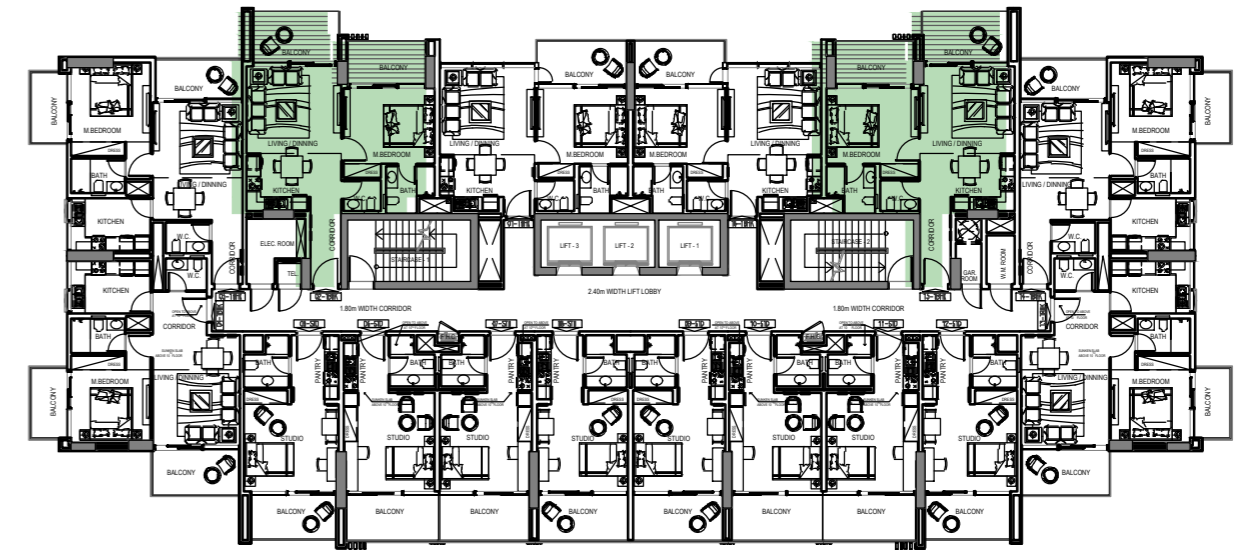

TERRACE AREA : 540.18 ft²

TOTAL FLAT AREA : 1143.07 ft²

1BEDROOM FLAT TYPE C

LOCATION : 2ND to 10th Floor Plans

NUMBER OF FLATS : 18 Flats

FLAT AREA : 588.16 ft²

BALCONY AREA : 122.70 ft²

TOTAL FLAT AREA : 710.86 ft²

1BEDROOM FLAT TYPE D

LOCATION : 2ND to 13th Floor Plans

NUMBER OF FLATS : 24 Flats

FLAT AREA : 602.89 ft²

BALCONY AREA : 108.43 ft²

TOTAL FLAT AREA : 711.32 ft²

1BEDROOM FLAT TYPE E

LOCATION : 2ND to 13th Floor Plans

NUMBER OF FLATS : 24 Flats

FLAT AREA : 578.72 ft²

BALCONY AREA : 160.28 ft²

TOTAL FLAT AREA : 739.00 ft²

1BEDROOM FLAT TYPE F

LOCATION : 2ND to 13th Floor Plans

NUMBER OF FLATS : 24 Flats

FLAT AREA : 576.14 ft²