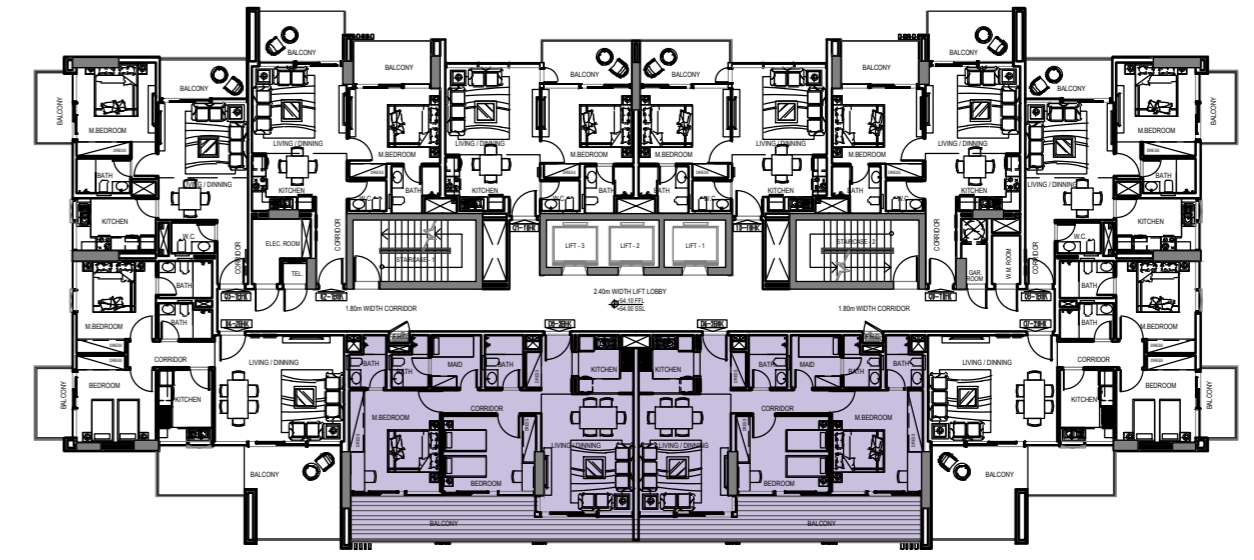

2 BEDROOM FLAT TYPE B

LOCATION : 11th to 13th Floor Plans

NUMBER OF FLATS : 6 Flats

FLAT AREA : 932.34 ft²

BALCONY AREA : 204.60 ft²

TOTAL FLAT AREA : 1136.94 ft²

2 BEDROOM FLAT TYPE C

LOCATION : 12TH Floor Plans