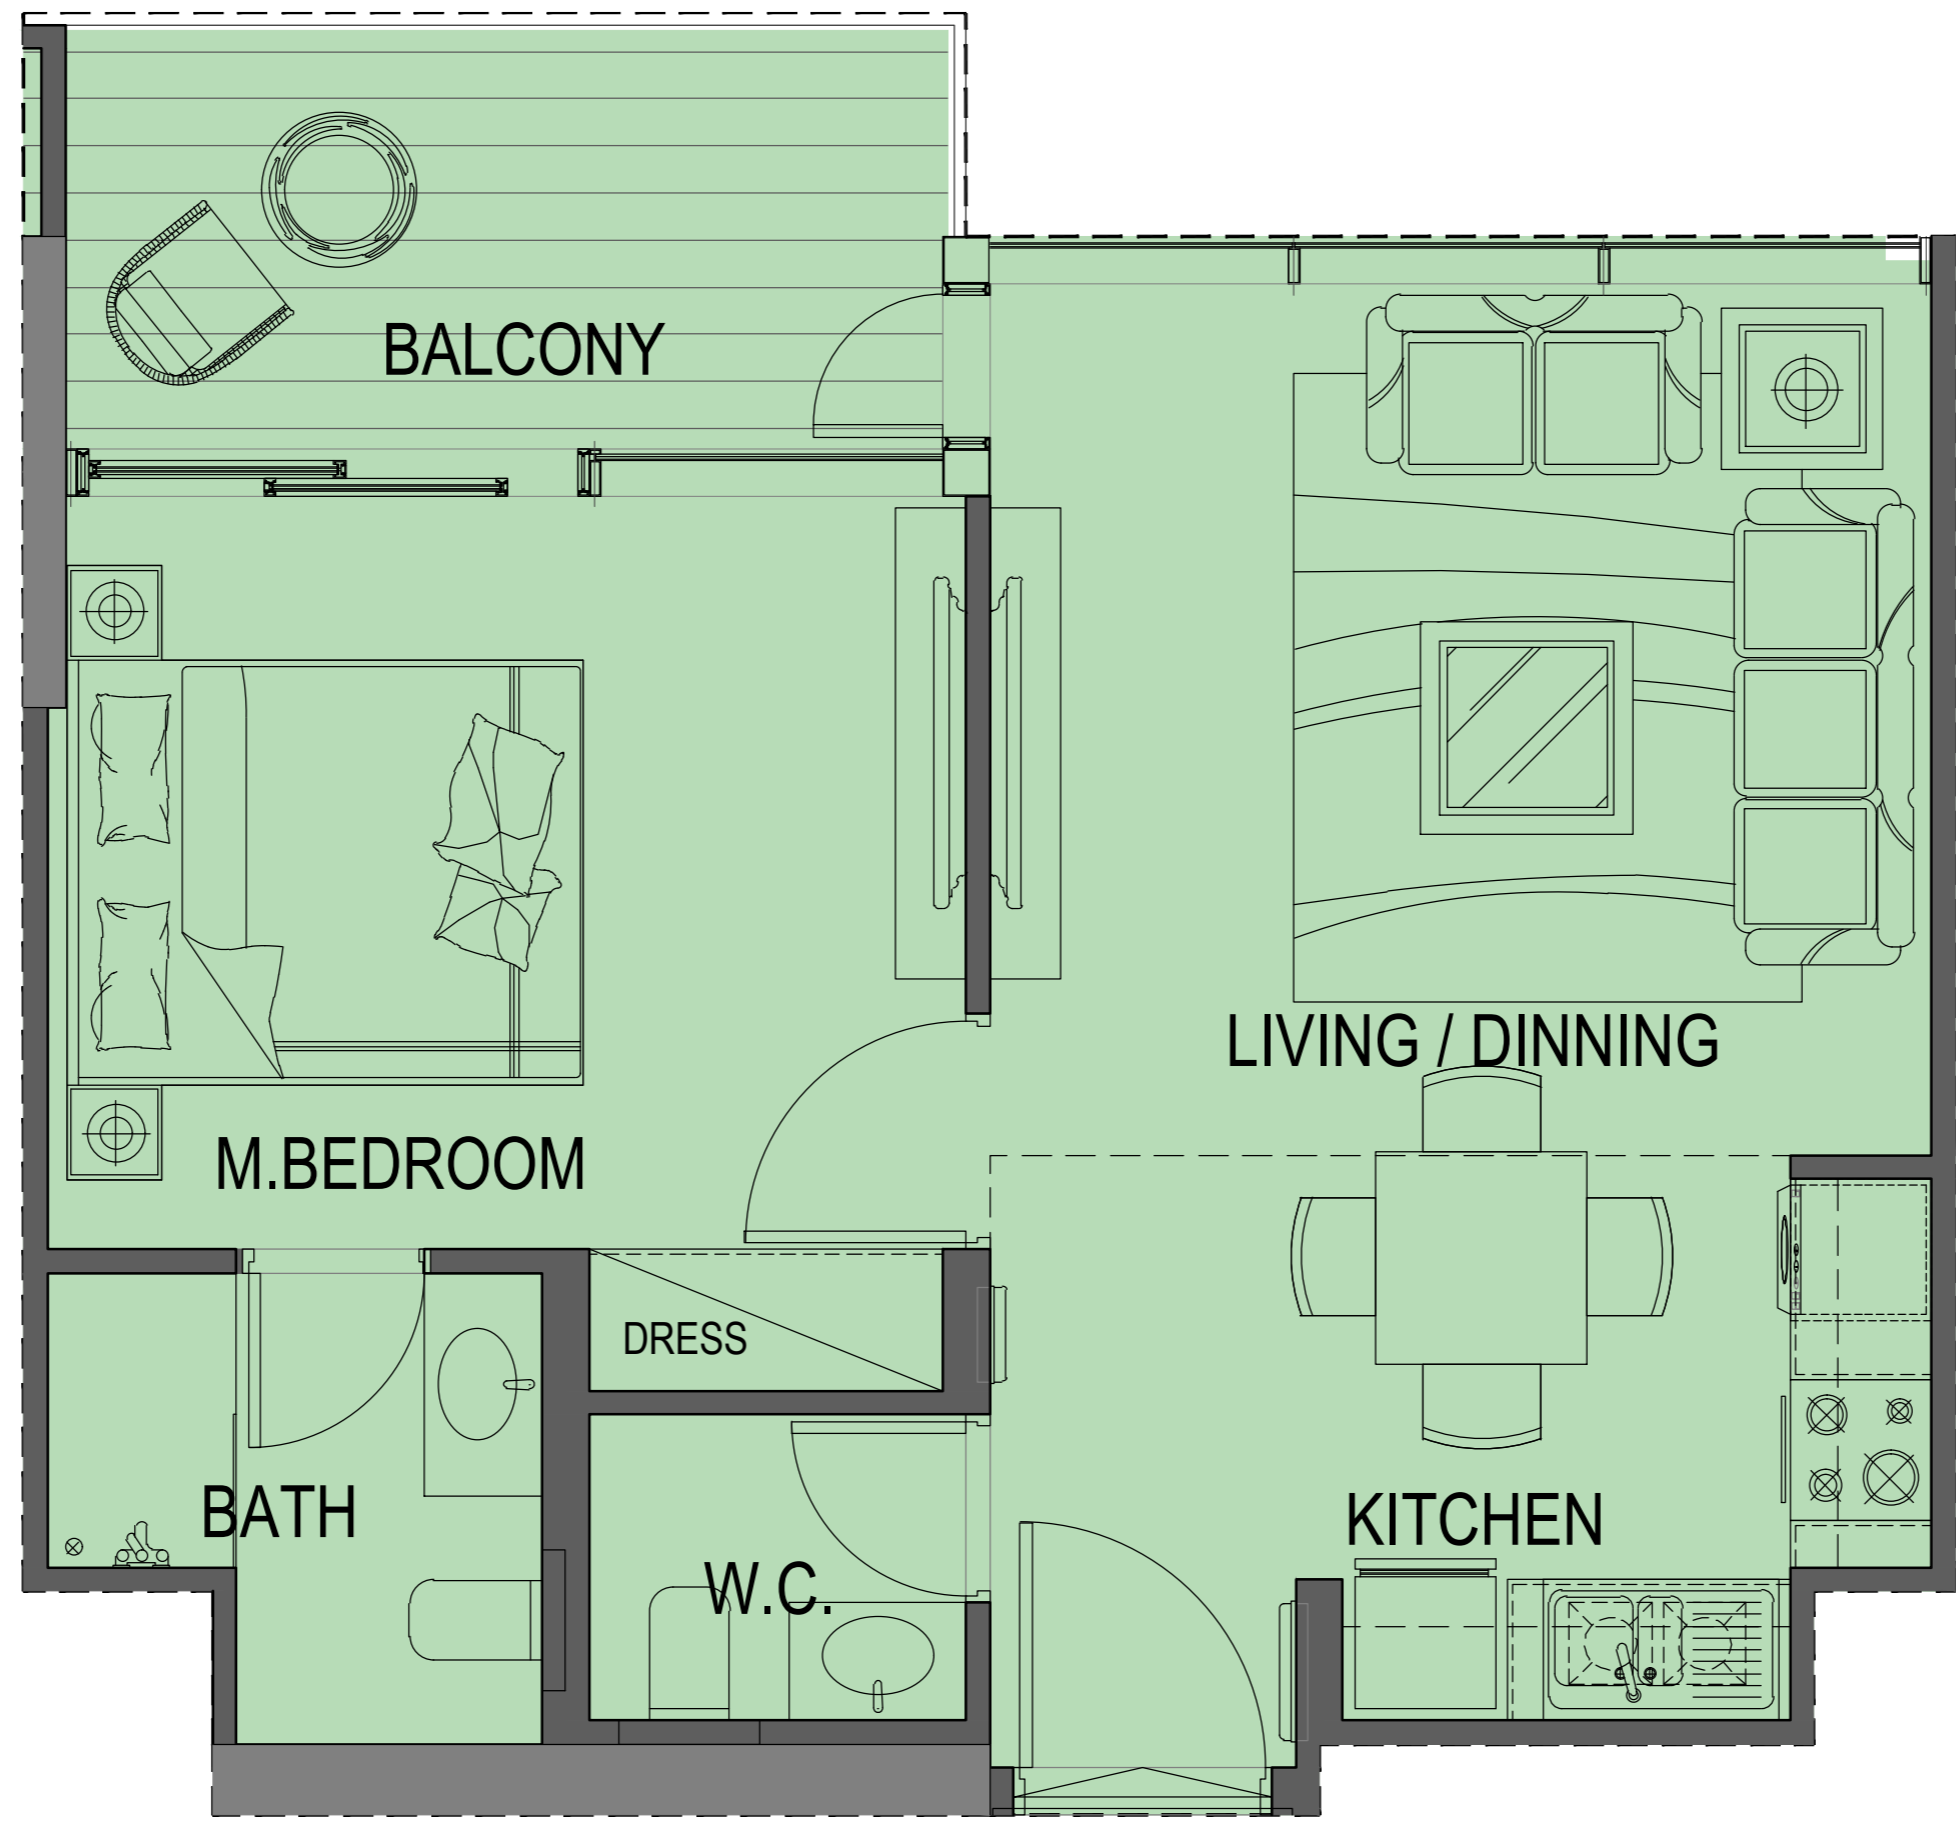

1BEDROOM FLAT TYPE D

LOCATION : 2ND to 13th Floor Plans

NUMBER OF FLATS : 24 Flats

FLAT AREA : 602.89 ft²

BALCONY AREA : 108.43 ft²

TOTAL FLAT AREA : 711.32 ft²

1BEDROOM FLAT TYPE E

LOCATION : 2ND to 13th Floor Plans

NUMBER OF FLATS : 24 Flats

FLAT AREA : 578.72 ft²

BALCONY AREA : 160.28 ft²

TOTAL FLAT AREA : 739.00 ft²

1BEDROOM FLAT TYPE F

LOCATION : 2ND to 13th Floor Plans

NUMBER OF FLATS : 24 Flats

FLAT AREA : 576.14 ft²

BALCONY AREA : 74.63 ft²

TOTAL FLAT AREA : 650.77 ft²

2 BEDROOM FLAT TYPE A

LOCATION : 11TH Floor Plans

NUMBER OF FLATS : 2 Flats

FLAT AREA : 811.65 ft²

BALCONY AREA : 295.53 ft²

TOTAL FLAT AREA : 1110.18 ft²

2 BEDROOM FLAT TYPE B

LOCATION : 11th to 13th Floor Plans

NUMBER OF FLATS : 6 Flats

FLAT AREA : 932.34 ft²

BALCONY AREA : 204.60 ft²

TOTAL FLAT AREA : 1136.94 ft²

2 BEDROOM FLAT TYPE C

LOCATION : 12TH Floor Plans