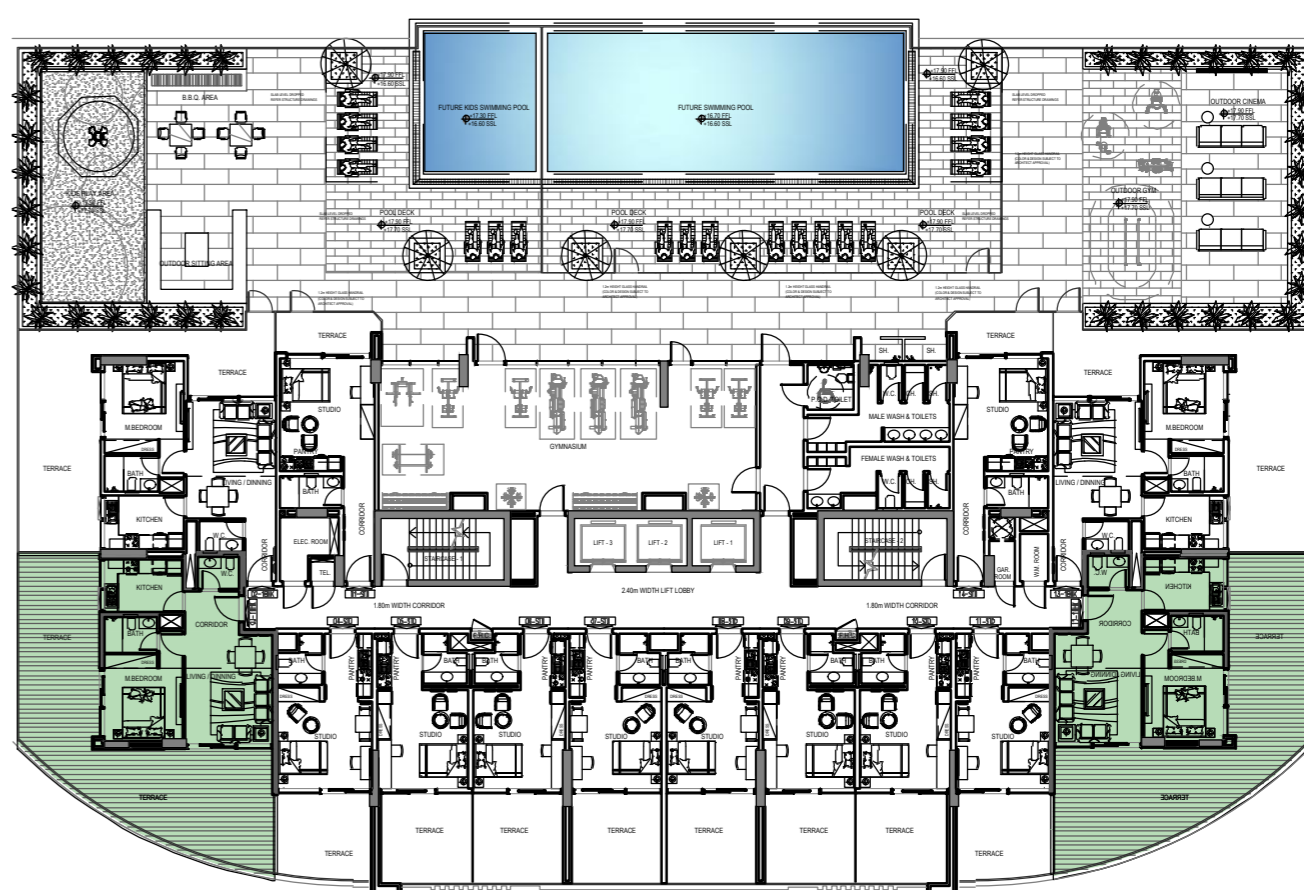

STUDIO FLAT TYPE A

LOCATION : First Floor Plans

NUMBER OF FLATS : 4 Flats

FLAT AREA : 302.79 ft²

TERRACE AREA : 171.98 ft²

TOTAL FLAT AREA : 474.77 ft²

STUDIO FLAT TYPE B

LOCATION : First Floor Plans

TERRACE AREA : 84.67 ft²

TOTAL FLAT AREA : 438.10 ft²

STUDIO FLAT TYPE D

LOCATION : 2ND to 10th Floor Plans

NUMBER OF FLATS : 36 Flats

FLAT AREA : 303.06 ft²

BALCONY AREA : 80.72 ft²

TOTAL FLAT AREA : 383.78 ft²

STUDIO FLAT TYPE E

LOCATION : 2ND to 10th Floor Plans

NUMBER OF FLATS : 36 Flats

FLAT AREA : 293.37 ft²

BALCONY AREA : 79.72 ft²

TOTAL FLAT AREA : 373.09 ft²

1BEDROOM FLAT TYPE A

LOCATION : First Floor Plans

NUMBER OF FLATS : 2 Flats

FLAT AREA : 588.16 ft²

TERRACE AREA : 712.95 ft²

TOTAL FLAT AREA : 1301.11 ft²

1BEDROOM FLAT TYPE B

LOCATION : First Floor Plans

NUMBER OF FLATS : 2 Flats

FLAT AREA : 602.89 ft²