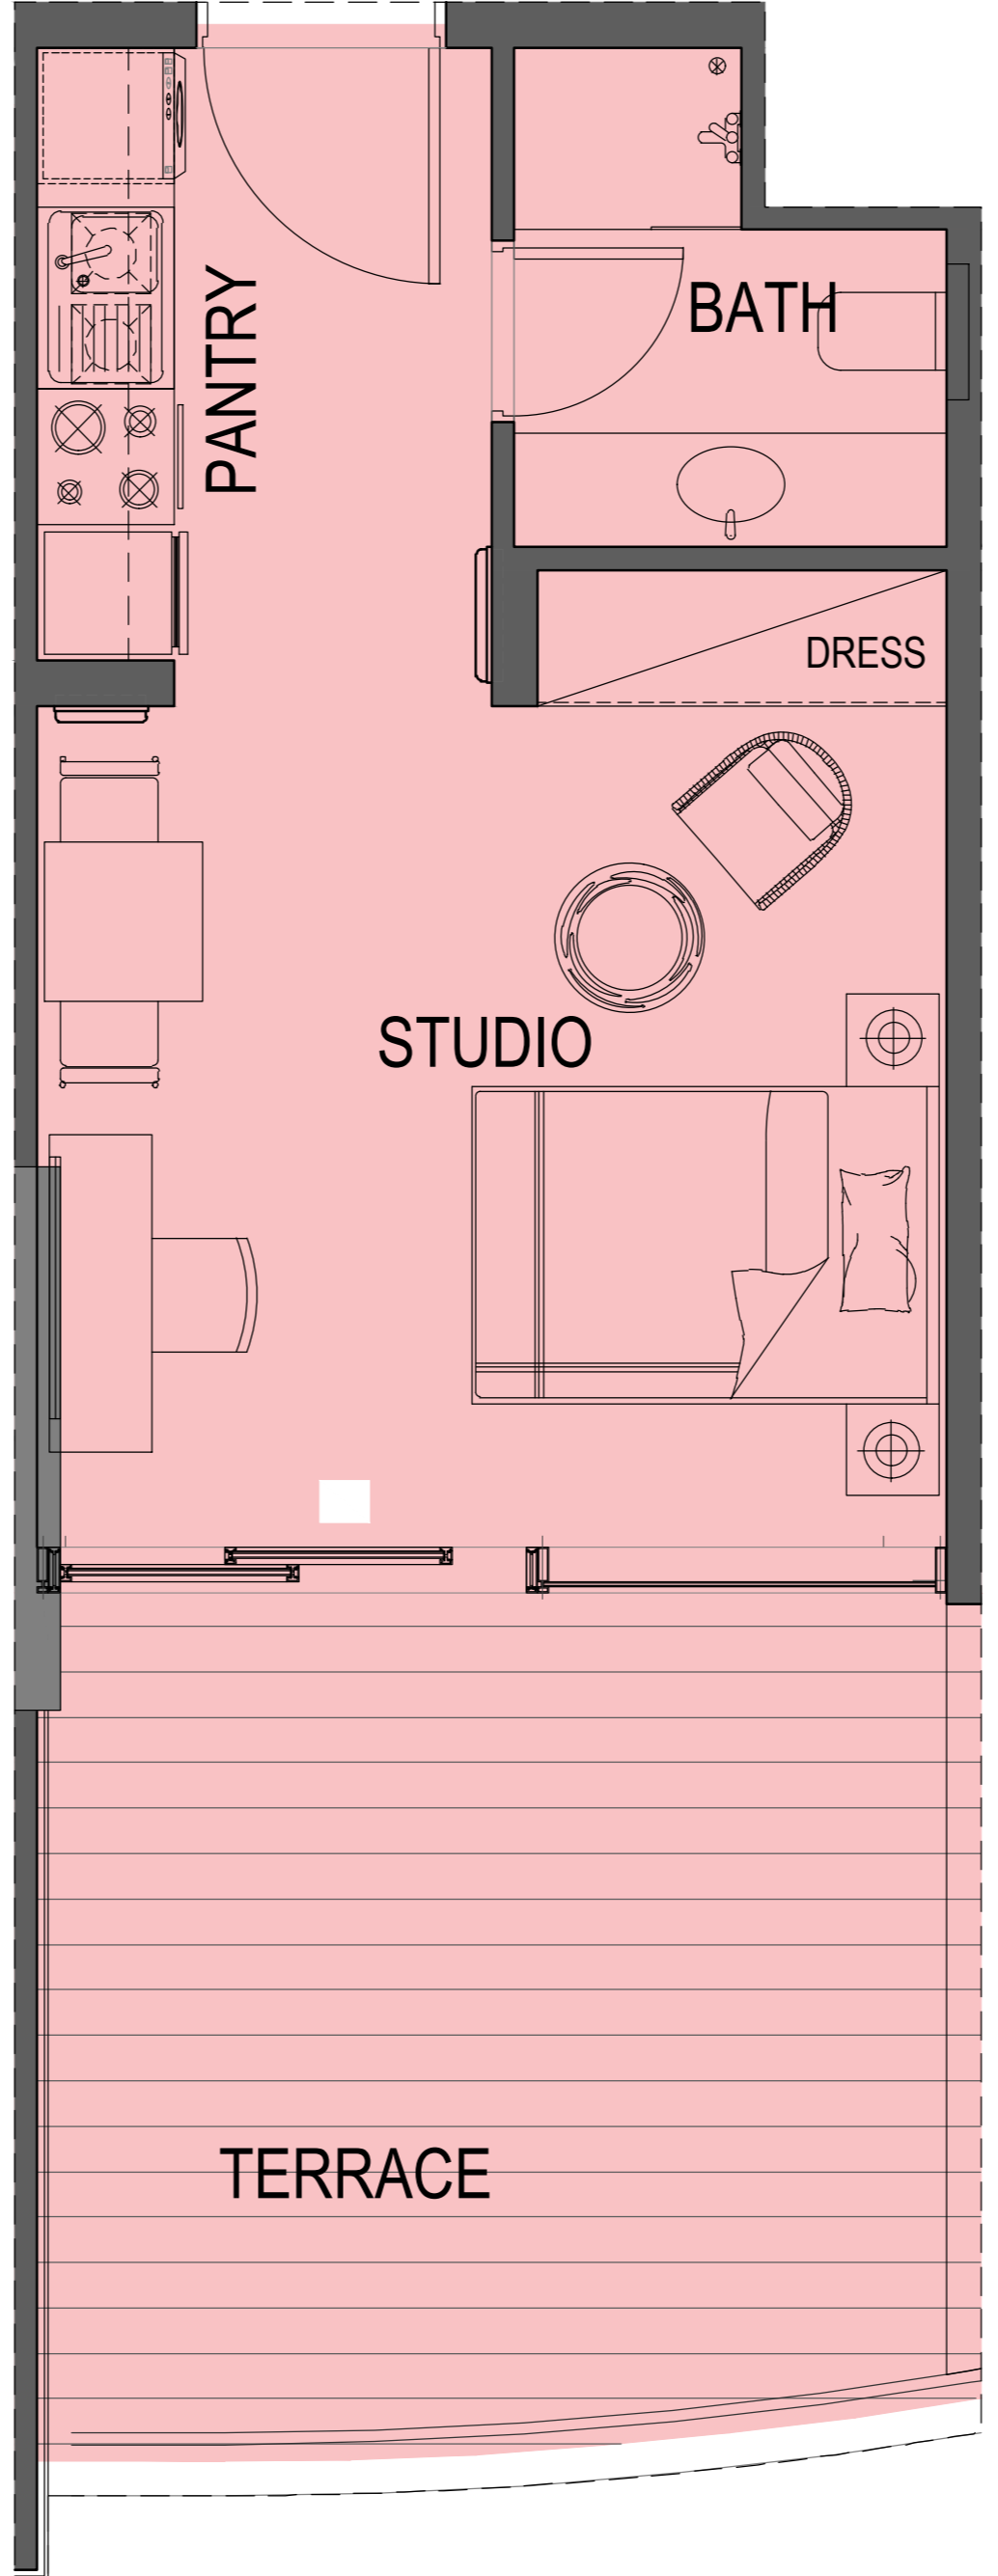

STUDIO FLAT TYPE A

LOCATION : First Floor Plans

NUMBER OF FLATS : 4 Flats

FLAT AREA : 302.79 ft²

TERRACE AREA : 171.98 ft²

TOTAL FLAT AREA : 474.77 ft²

STUDIO FLAT TYPE B

LOCATION : First Floor Plans

NUMBER OF FLATS : 4 Flats

FLAT AREA : 293.37 ft²

TERRACE AREA : 158.47 ft²

TOTAL FLAT AREA : 451.84 ft²

STUDIO FLAT TYPE C

LOCATION : First Floor Plans

NUMBER OF FLATS : 2 Flats

FLAT AREA : 353.43 ft²

TERRACE AREA : 84.67 ft²

TOTAL FLAT AREA : 438.10 ft²

STUDIO FLAT TYPE D

LOCATION : 2ND to 10th Floor Plans

NUMBER OF FLATS : 36 Flats

FLAT AREA : 303.06 ft²

BALCONY AREA : 80.72 ft²

TOTAL FLAT AREA : 383.78 ft²

STUDIO FLAT TYPE E

LOCATION : 2ND to 10th Floor Plans

NUMBER OF FLATS : 36 Flats

FLAT AREA : 293.37 ft²

BALCONY AREA : 79.72 ft²

TOTAL FLAT AREA : 373.09 ft²

1BEDROOM FLAT TYPE A

LOCATION : First Floor Plans