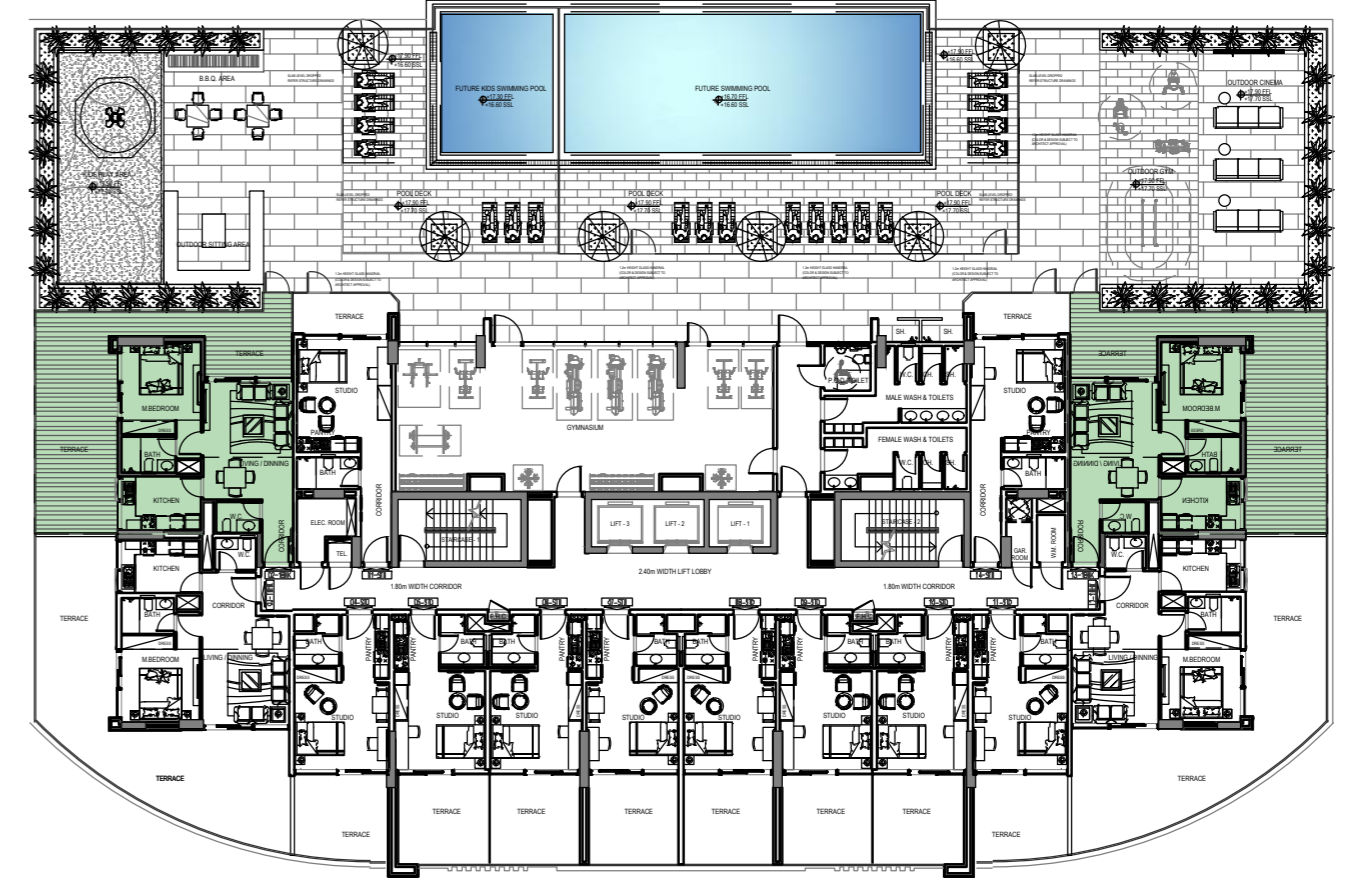

STUDIO FLAT TYPE E

LOCATION : 2ND to 10th Floor Plans

NUMBER OF FLATS : 36 Flats

FLAT AREA : 293.37 ft²

BALCONY AREA : 79.72 ft²

TOTAL FLAT AREA : 373.09 ft²

1BEDROOM FLAT TYPE A

LOCATION : First Floor Plans

NUMBER OF FLATS : 2 Flats

FLAT AREA : 588.16 ft²

TERRACE AREA : 712.95 ft²

TOTAL FLAT AREA : 1301.11 ft²

1BEDROOM FLAT TYPE B

LOCATION : First Floor Plans

NUMBER OF FLATS : 2 Flats

FLAT AREA : 602.89 ft²

TERRACE AREA : 540.18 ft²

TOTAL FLAT AREA : 1143.07 ft²

1BEDROOM FLAT TYPE C

LOCATION : 2ND to 10th Floor Plans

NUMBER OF FLATS : 18 Flats

FLAT AREA : 588.16 ft²

BALCONY AREA : 122.70 ft²

TOTAL FLAT AREA : 710.86 ft²