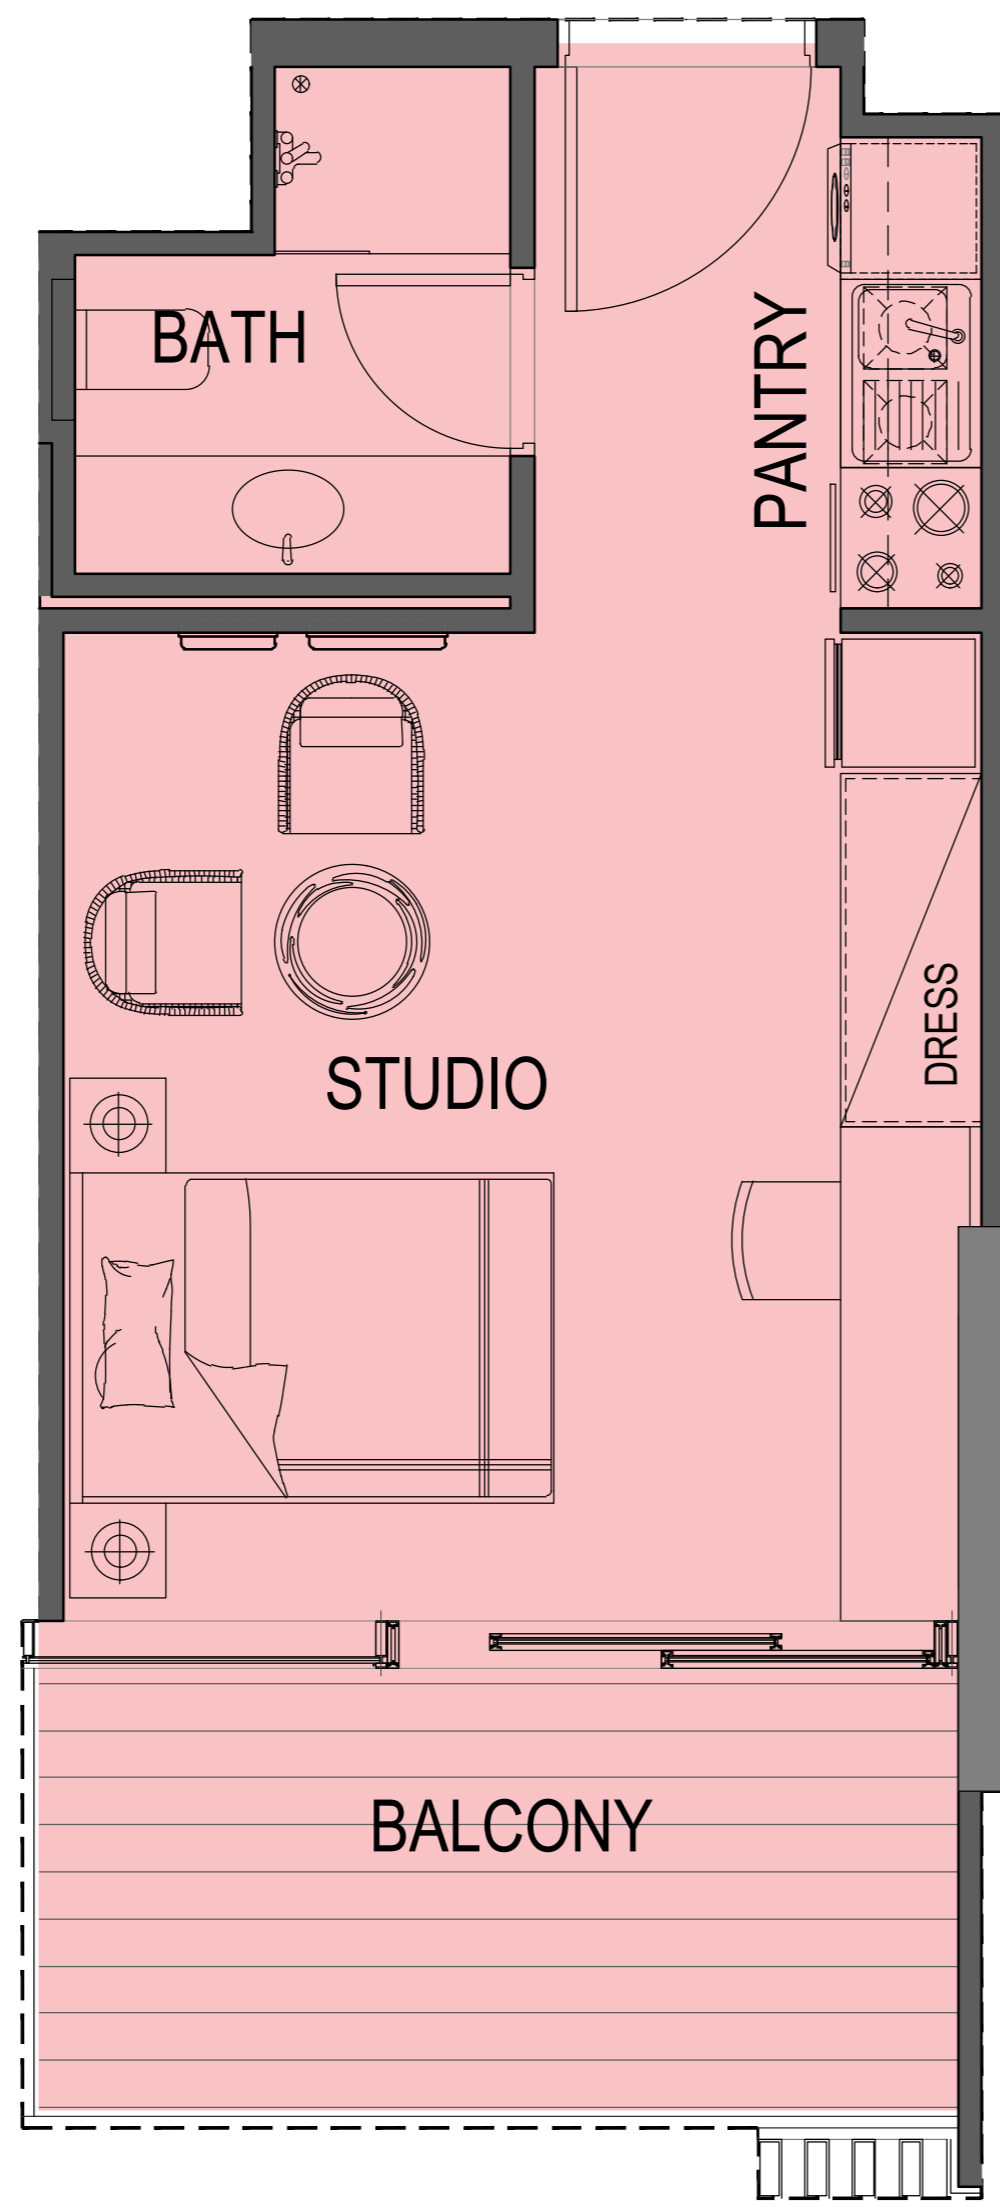

STUDIO FLAT TYPE A

LOCATION : First Floor Plans

NUMBER OF FLATS : 4 Flats

FLAT AREA : 302.79 ft²

TERRACE AREA : 171.98 ft²

TOTAL FLAT AREA : 474.77 ft²

STUDIO FLAT TYPE B

LOCATION : First Floor Plans

TERRACE AREA : 84.67 ft²

TOTAL FLAT AREA : 438.10 ft²

STUDIO FLAT TYPE D

LOCATION : 2ND to 10th Floor Plans

NUMBER OF FLATS : 36 Flats

FLAT AREA : 303.06 ft²

BALCONY AREA : 80.72 ft²

TOTAL FLAT AREA : 383.78 ft²

STUDIO FLAT TYPE E

LOCATION : 2ND to 10th Floor Plans

NUMBER OF FLATS : 36 Flats

FLAT AREA : 293.37 ft²

BALCONY AREA : 79.72 ft²

TOTAL FLAT AREA : 373.09 ft²

1BEDROOM FLAT TYPE A

LOCATION : First Floor Plans

NUMBER OF FLATS : 2 Flats

FLAT AREA : 588.16 ft²

TERRACE AREA : 712.95 ft²

TOTAL FLAT AREA : 1301.11 ft²

1BEDROOM FLAT TYPE B

LOCATION : First Floor Plans

NUMBER OF FLATS : 2 Flats

FLAT AREA : 602.89 ft²