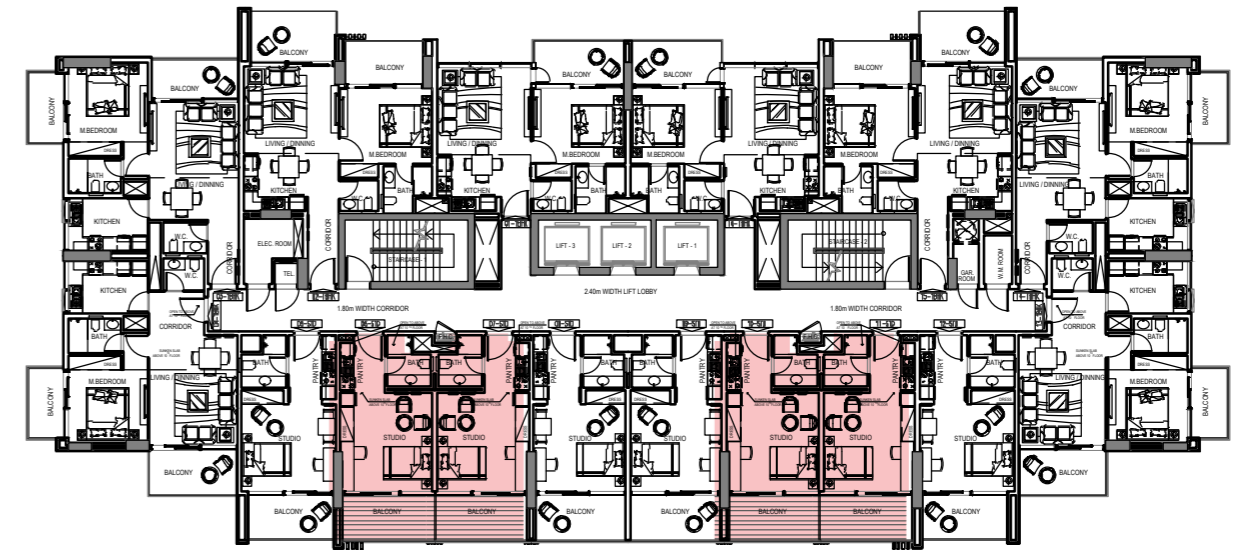

TERRACE AREA : 84.67 ft²

TOTAL FLAT AREA : 438.10 ft²

STUDIO FLAT TYPE D

LOCATION : 2ND to 10th Floor Plans

NUMBER OF FLATS : 36 Flats

FLAT AREA : 303.06 ft²

BALCONY AREA : 80.72 ft²

TOTAL FLAT AREA : 383.78 ft²

STUDIO FLAT TYPE E

LOCATION : 2ND to 10th Floor Plans

NUMBER OF FLATS : 36 Flats

FLAT AREA : 293.37 ft²

BALCONY AREA : 79.72 ft²

TOTAL FLAT AREA : 373.09 ft²

1BEDROOM FLAT TYPE A

LOCATION : First Floor Plans

NUMBER OF FLATS : 2 Flats

FLAT AREA : 588.16 ft²

TERRACE AREA : 712.95 ft²

TOTAL FLAT AREA : 1301.11 ft²

1BEDROOM FLAT TYPE B

LOCATION : First Floor Plans

NUMBER OF FLATS : 2 Flats

FLAT AREA : 602.89 ft²

TERRACE AREA : 540.18 ft²

TOTAL FLAT AREA : 1143.07 ft²

1BEDROOM FLAT TYPE C

LOCATION : 2ND to 10th Floor Plans

NUMBER OF FLATS : 18 Flats

FLAT AREA : 588.16 ft²

BALCONY AREA : 122.70 ft²

TOTAL FLAT AREA : 710.86 ft²