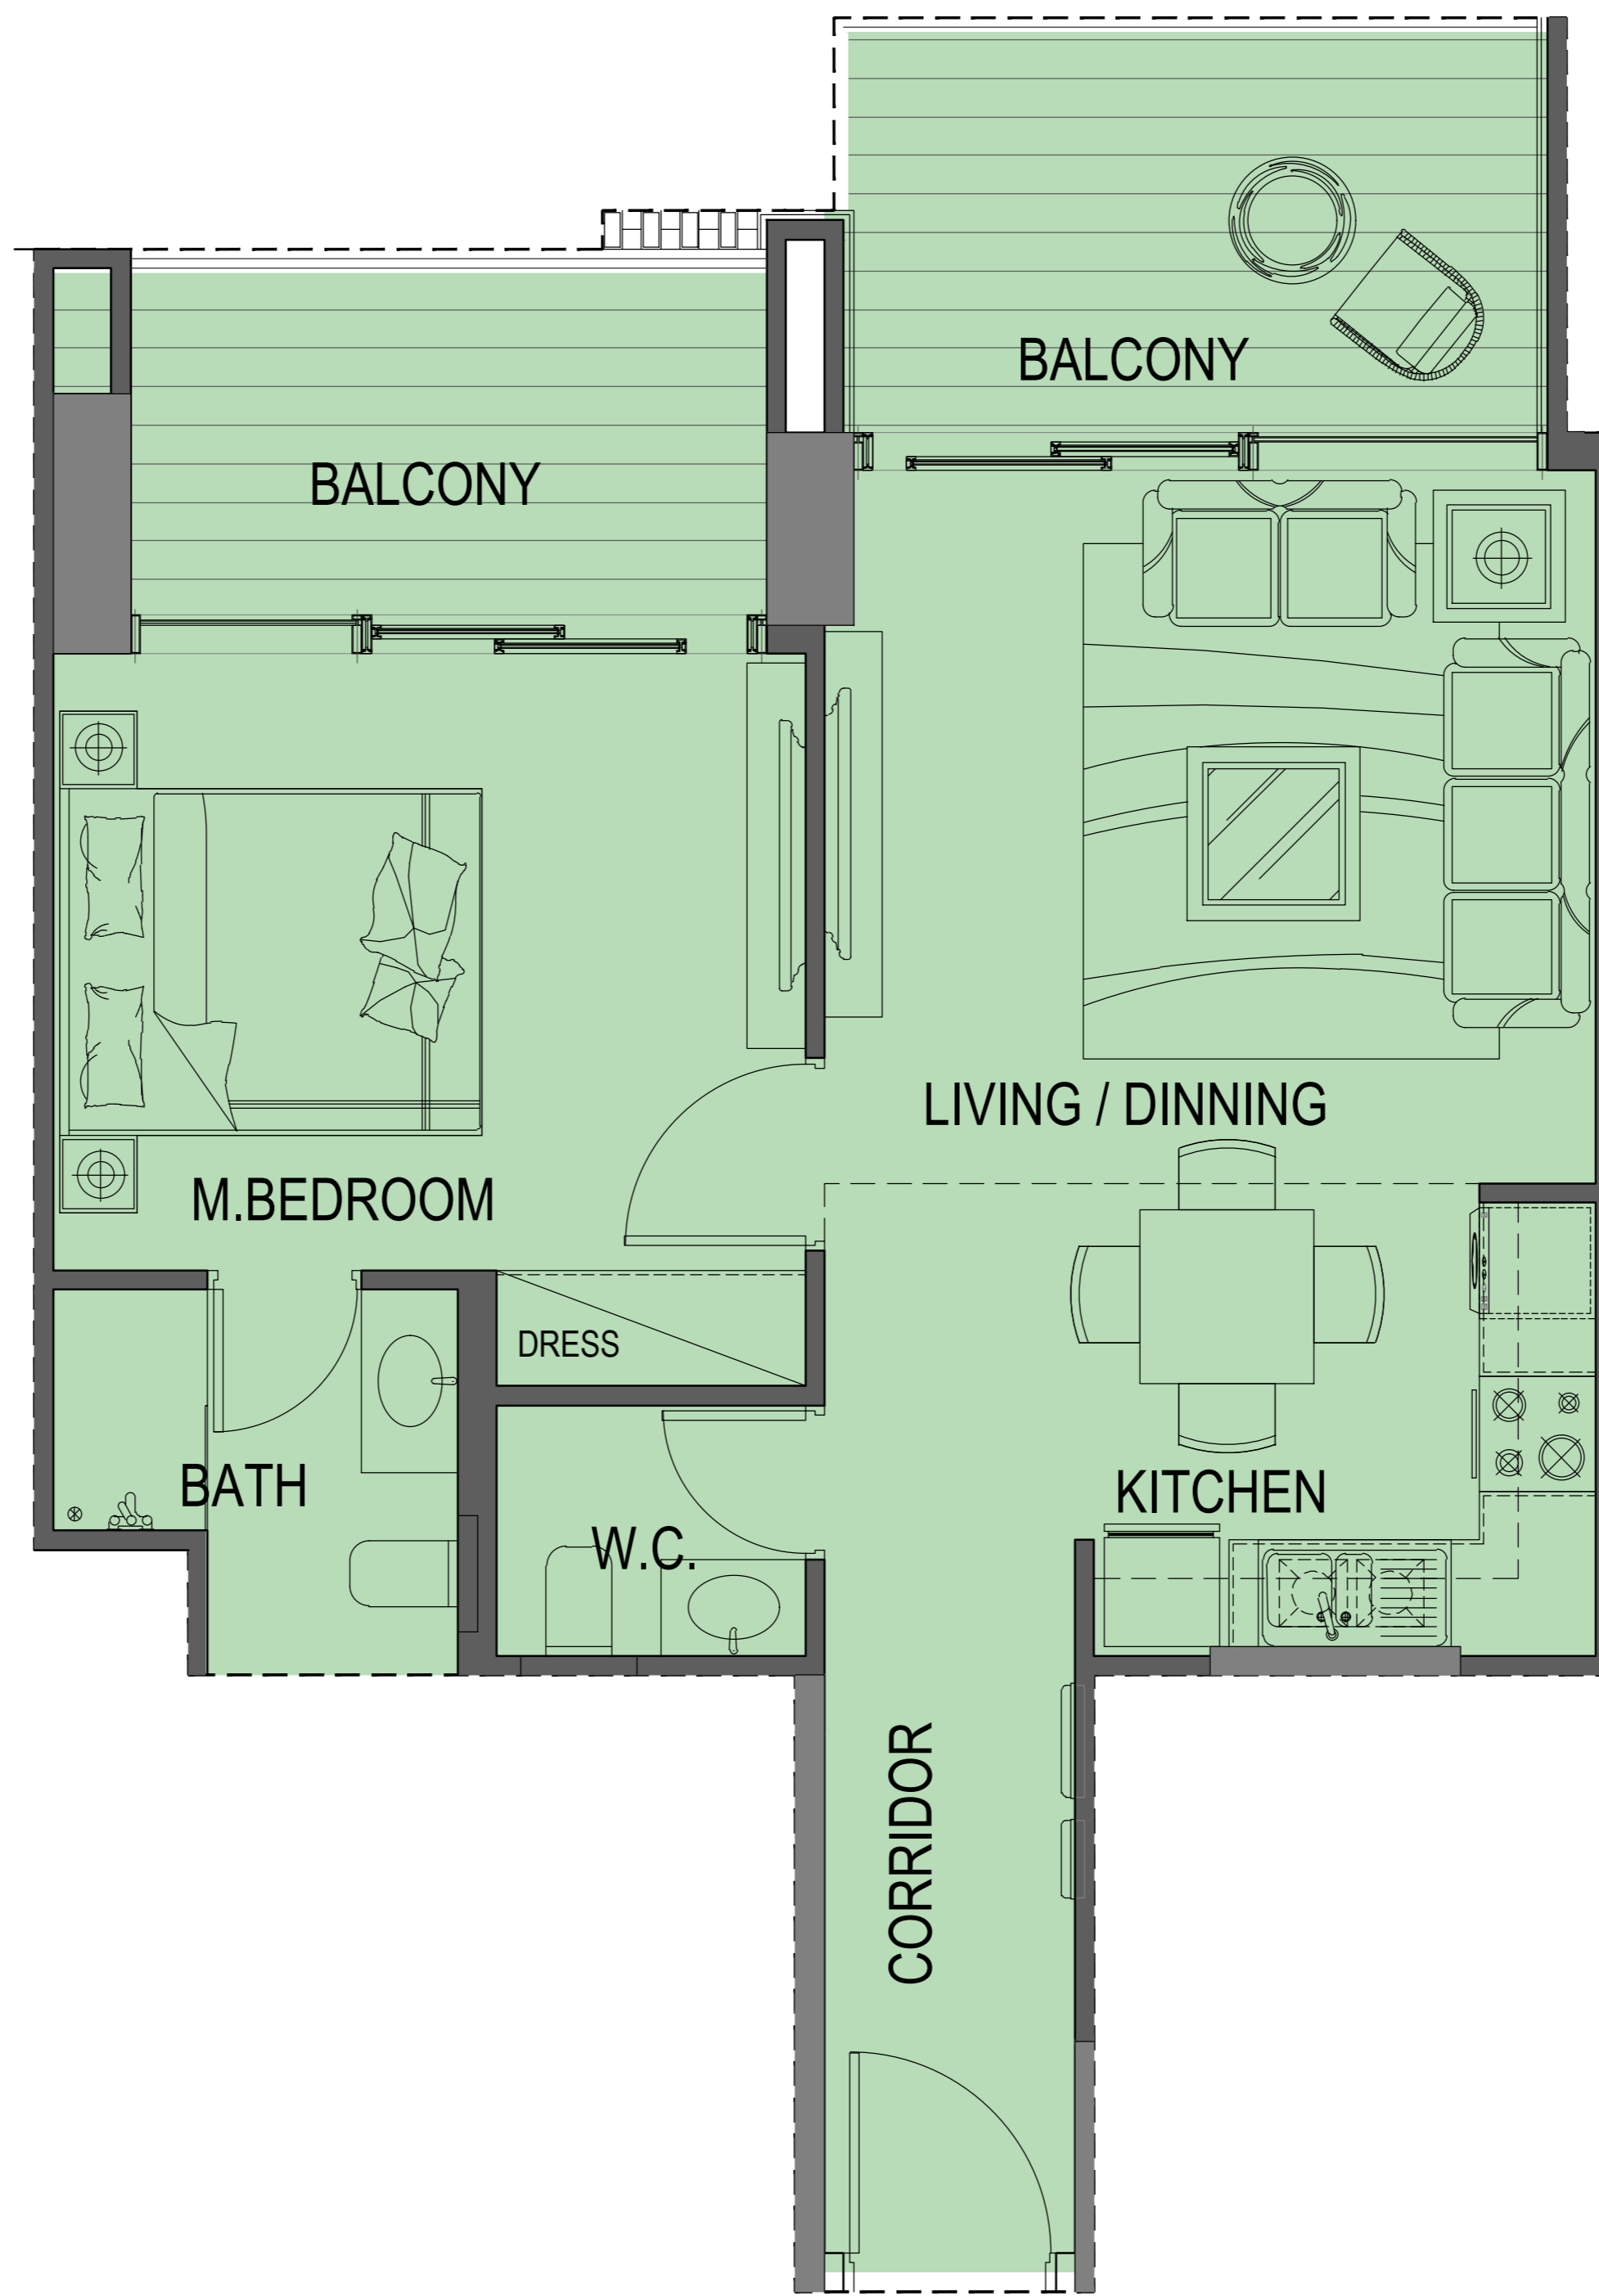

NUMBER OF FLATS : 2 Flats

FLAT AREA : 588.16 ft²

TERRACE AREA : 712.95 ft²

TOTAL FLAT AREA : 1301.11 ft²

1BEDROOM FLAT TYPE B

LOCATION : First Floor Plans

NUMBER OF FLATS : 2 Flats

FLAT AREA : 602.89 ft²

TERRACE AREA : 540.18 ft²

TOTAL FLAT AREA : 1143.07 ft²

1BEDROOM FLAT TYPE C

LOCATION : 2ND to 10th Floor Plans

NUMBER OF FLATS : 18 Flats

FLAT AREA : 588.16 ft²

BALCONY AREA : 122.70 ft²

TOTAL FLAT AREA : 710.86 ft²

1BEDROOM FLAT TYPE D

LOCATION : 2ND to 13th Floor Plans

NUMBER OF FLATS : 24 Flats

FLAT AREA : 602.89 ft²

BALCONY AREA : 108.43 ft²

TOTAL FLAT AREA : 711.32 ft²

1BEDROOM FLAT TYPE E

LOCATION : 2ND to 13th Floor Plans

NUMBER OF FLATS : 24 Flats

FLAT AREA : 578.72 ft²

BALCONY AREA : 160.28 ft²

TOTAL FLAT AREA : 739.00 ft²

1BEDROOM FLAT TYPE F

LOCATION : 2ND to 13th Floor Plans

NUMBER OF FLATS : 24 Flats

FLAT AREA : 576.14 ft²