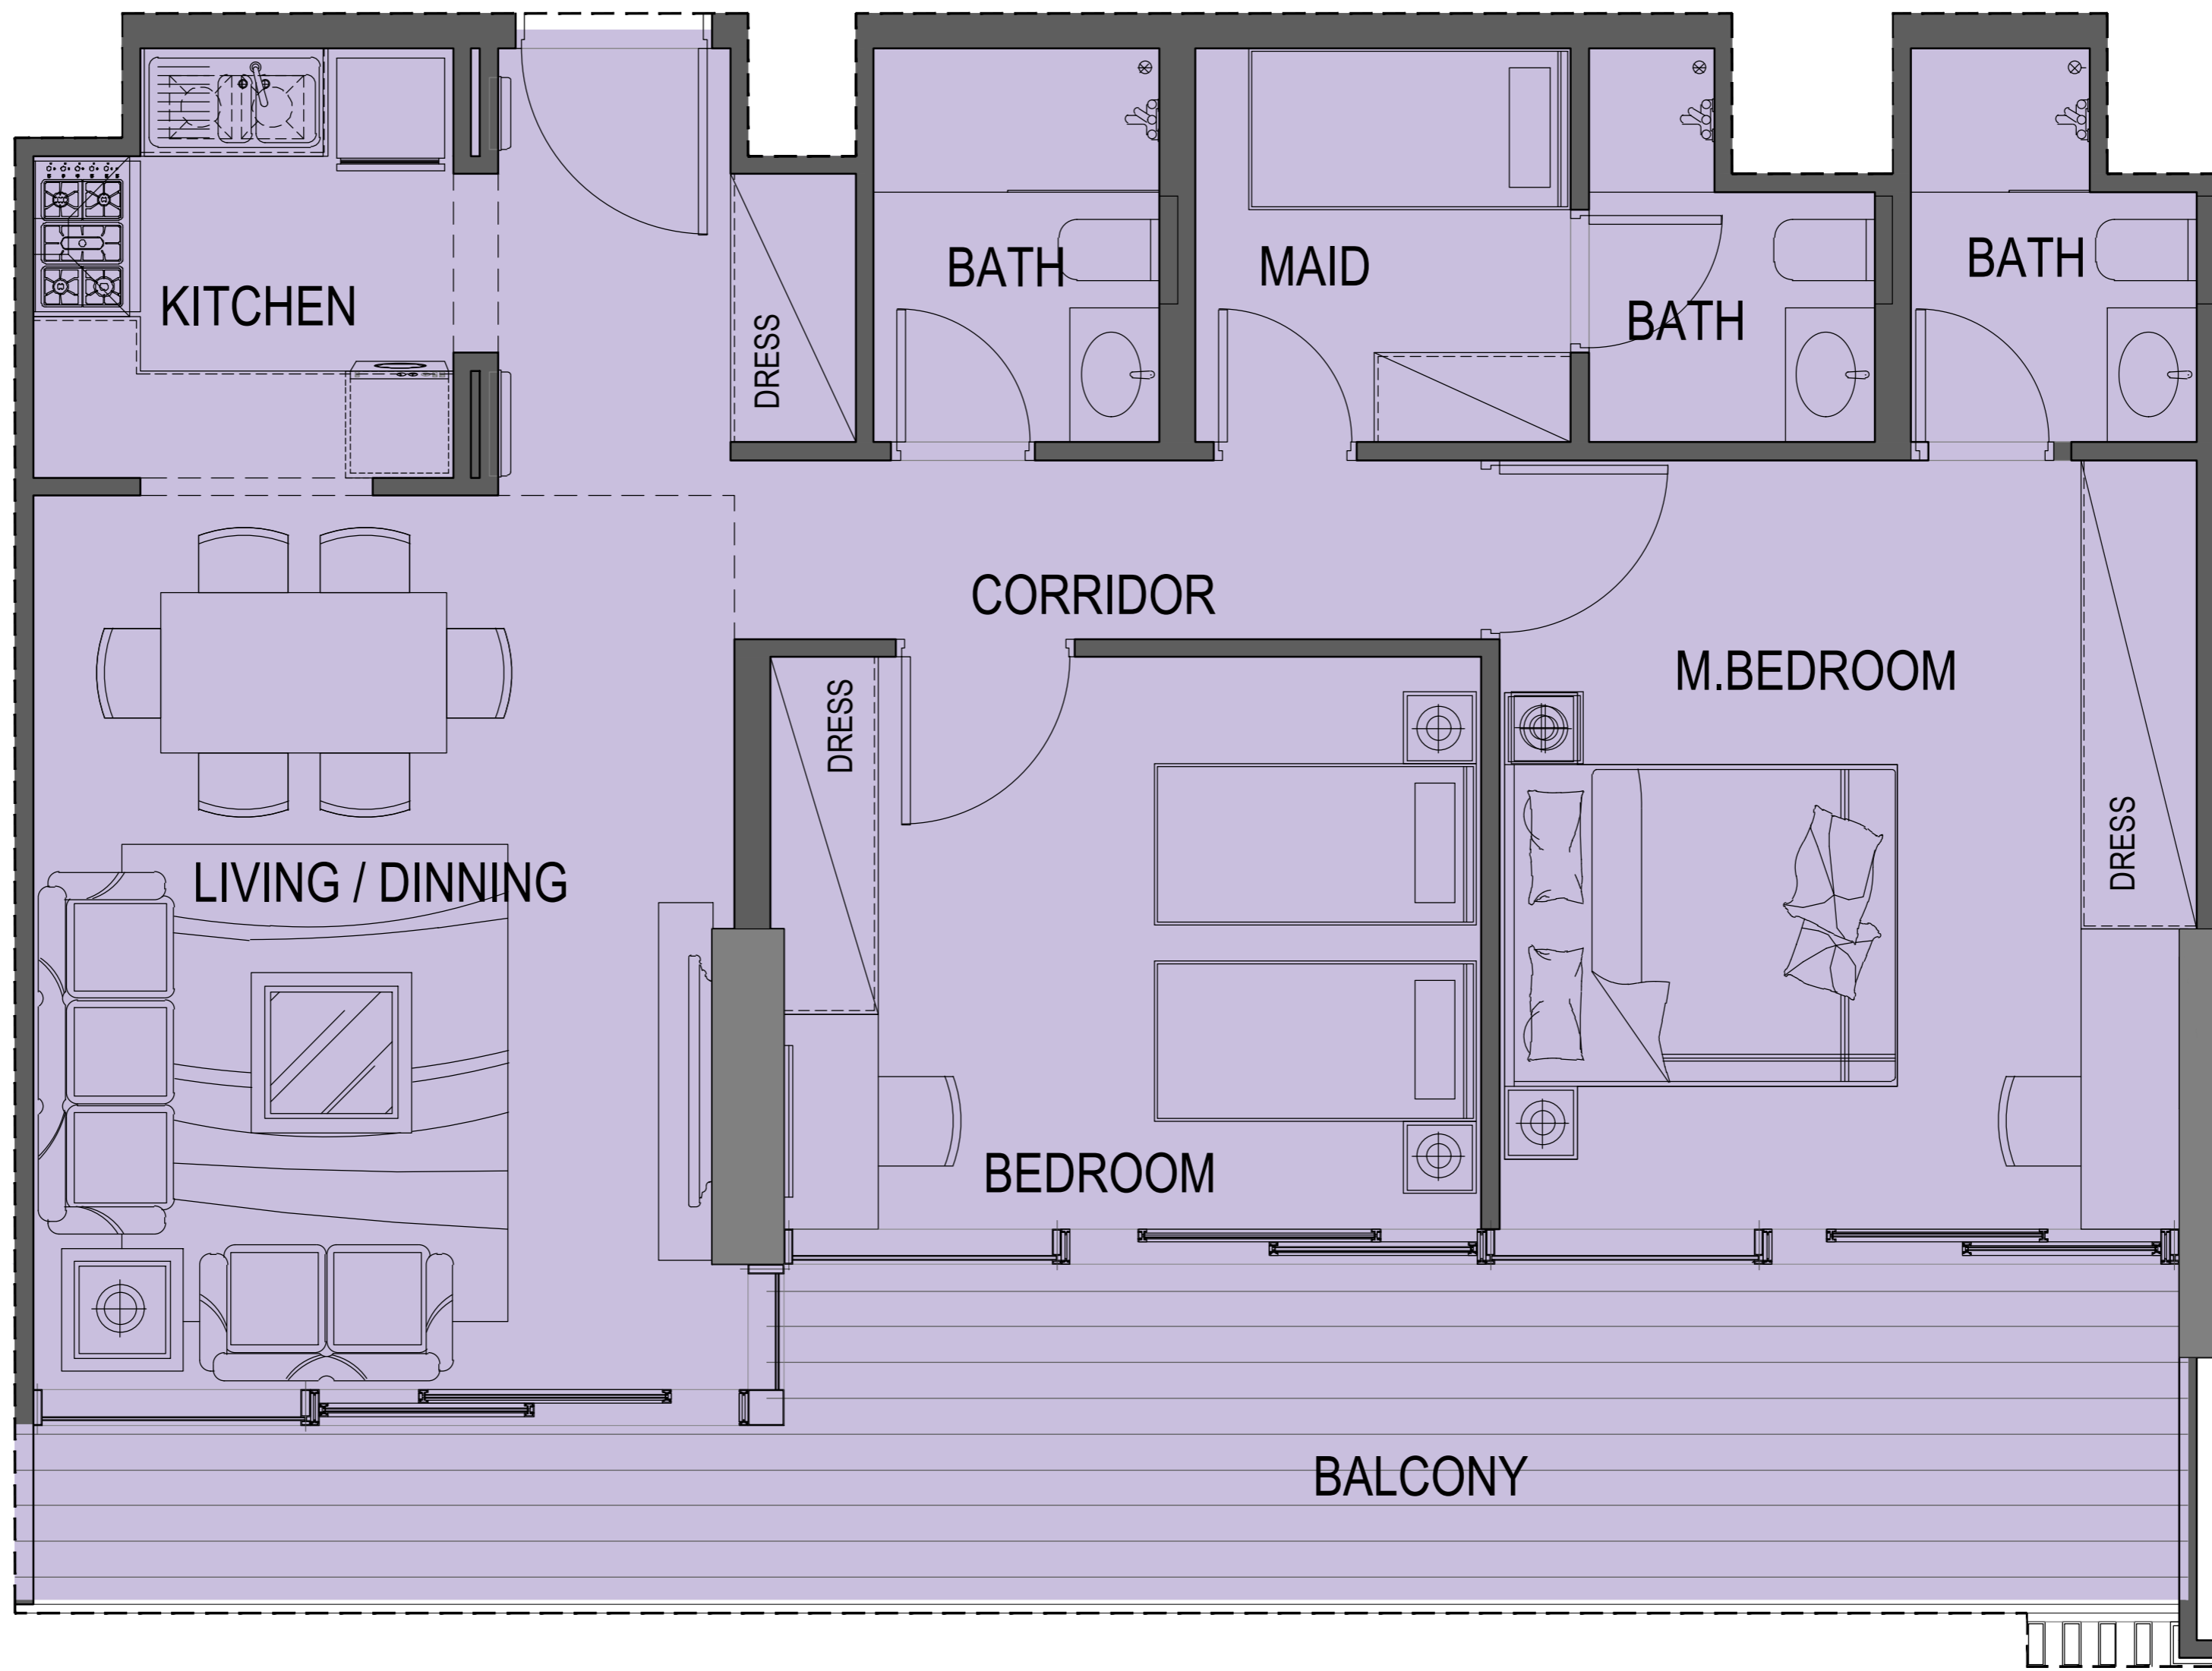

NUMBER OF FLATS : 24 Flats

FLAT AREA : 578.72 ft²

BALCONY AREA : 160.28 ft²

TOTAL FLAT AREA : 739.00 ft²

1BEDROOM FLAT TYPE F

LOCATION : 2ND to 13th Floor Plans

NUMBER OF FLATS : 24 Flats

FLAT AREA : 576.14 ft²

BALCONY AREA : 74.63 ft²

TOTAL FLAT AREA : 650.77 ft²

2 BEDROOM FLAT TYPE A

LOCATION : 11TH Floor Plans

NUMBER OF FLATS : 2 Flats

FLAT AREA : 811.65 ft²

BALCONY AREA : 295.53 ft²

TOTAL FLAT AREA : 1110.18 ft²

2 BEDROOM FLAT TYPE B

LOCATION : 11th to 13th Floor Plans

NUMBER OF FLATS : 6 Flats

FLAT AREA : 932.34 ft²

BALCONY AREA : 204.60 ft²

TOTAL FLAT AREA : 1136.94 ft²

2 BEDROOM FLAT TYPE C

LOCATION : 12TH Floor Plans

NUMBER OF FLATS : 2 Flats

FLAT AREA : 811.65 ft²

BALCONY AREA : 213.42 ft²

TOTAL FLAT AREA : 1025.08 ft²

2 BEDROOM FLAT TYPE D

LOCATION : 13TH Floor Plans

NUMBER OF FLATS : 2 Flats

FLAT AREA : 811.65 ft²