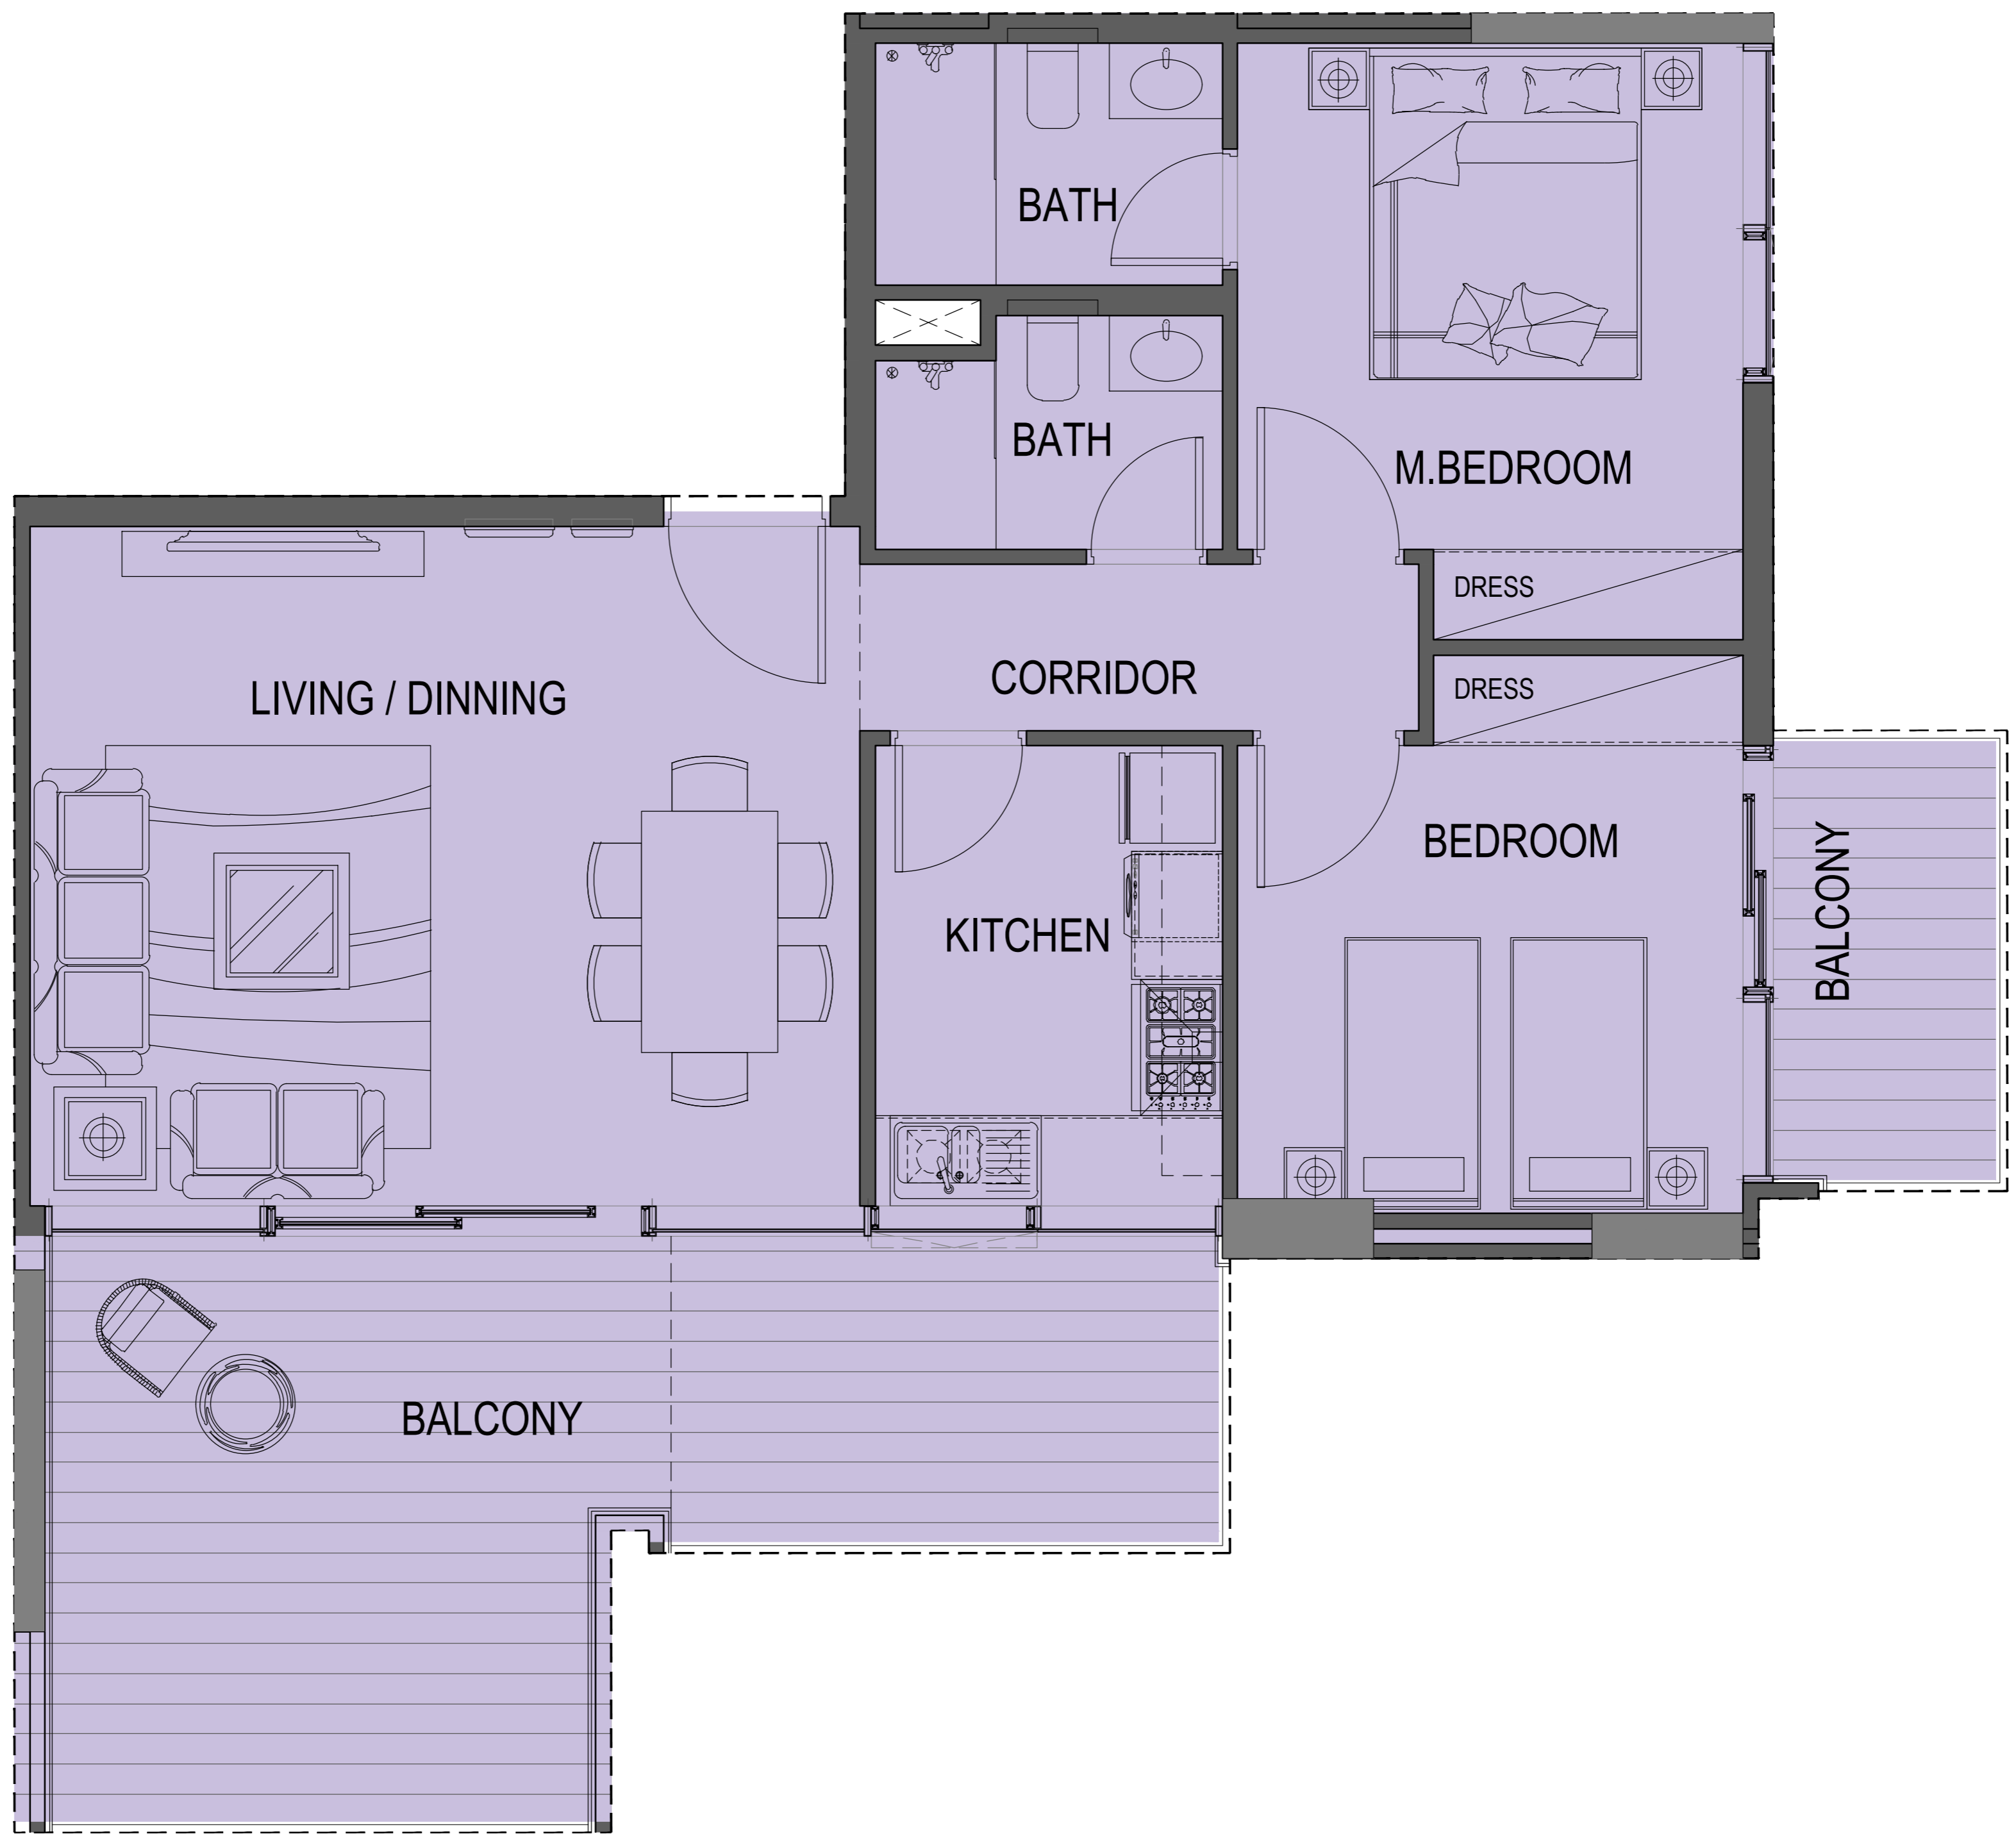

NUMBER OF FLATS : 24 Flats

FLAT AREA : 578.72 ft²

BALCONY AREA : 160.28 ft²

TOTAL FLAT AREA : 739.00 ft²

1BEDROOM FLAT TYPE F

LOCATION : 2ND to 13th Floor Plans

NUMBER OF FLATS : 24 Flats

FLAT AREA : 576.14 ft²

BALCONY AREA : 74.63 ft²

TOTAL FLAT AREA : 650.77 ft²

2 BEDROOM FLAT TYPE A

LOCATION : 11TH Floor Plans

NUMBER OF FLATS : 2 Flats

FLAT AREA : 811.65 ft²

BALCONY AREA : 295.53 ft²

TOTAL FLAT AREA : 1110.18 ft²

2 BEDROOM FLAT TYPE B

LOCATION : 11th to 13th Floor Plans

NUMBER OF FLATS : 6 Flats

FLAT AREA : 932.34 ft²

BALCONY AREA : 204.60 ft²

TOTAL FLAT AREA : 1136.94 ft²

2 BEDROOM FLAT TYPE C

LOCATION : 12TH Floor Plans

NUMBER OF FLATS : 2 Flats

FLAT AREA : 811.65 ft²

BALCONY AREA : 213.42 ft²

TOTAL FLAT AREA : 1025.08 ft²

2 BEDROOM FLAT TYPE D

LOCATION : 13TH Floor Plans

NUMBER OF FLATS : 2 Flats

FLAT AREA : 811.65 ft²