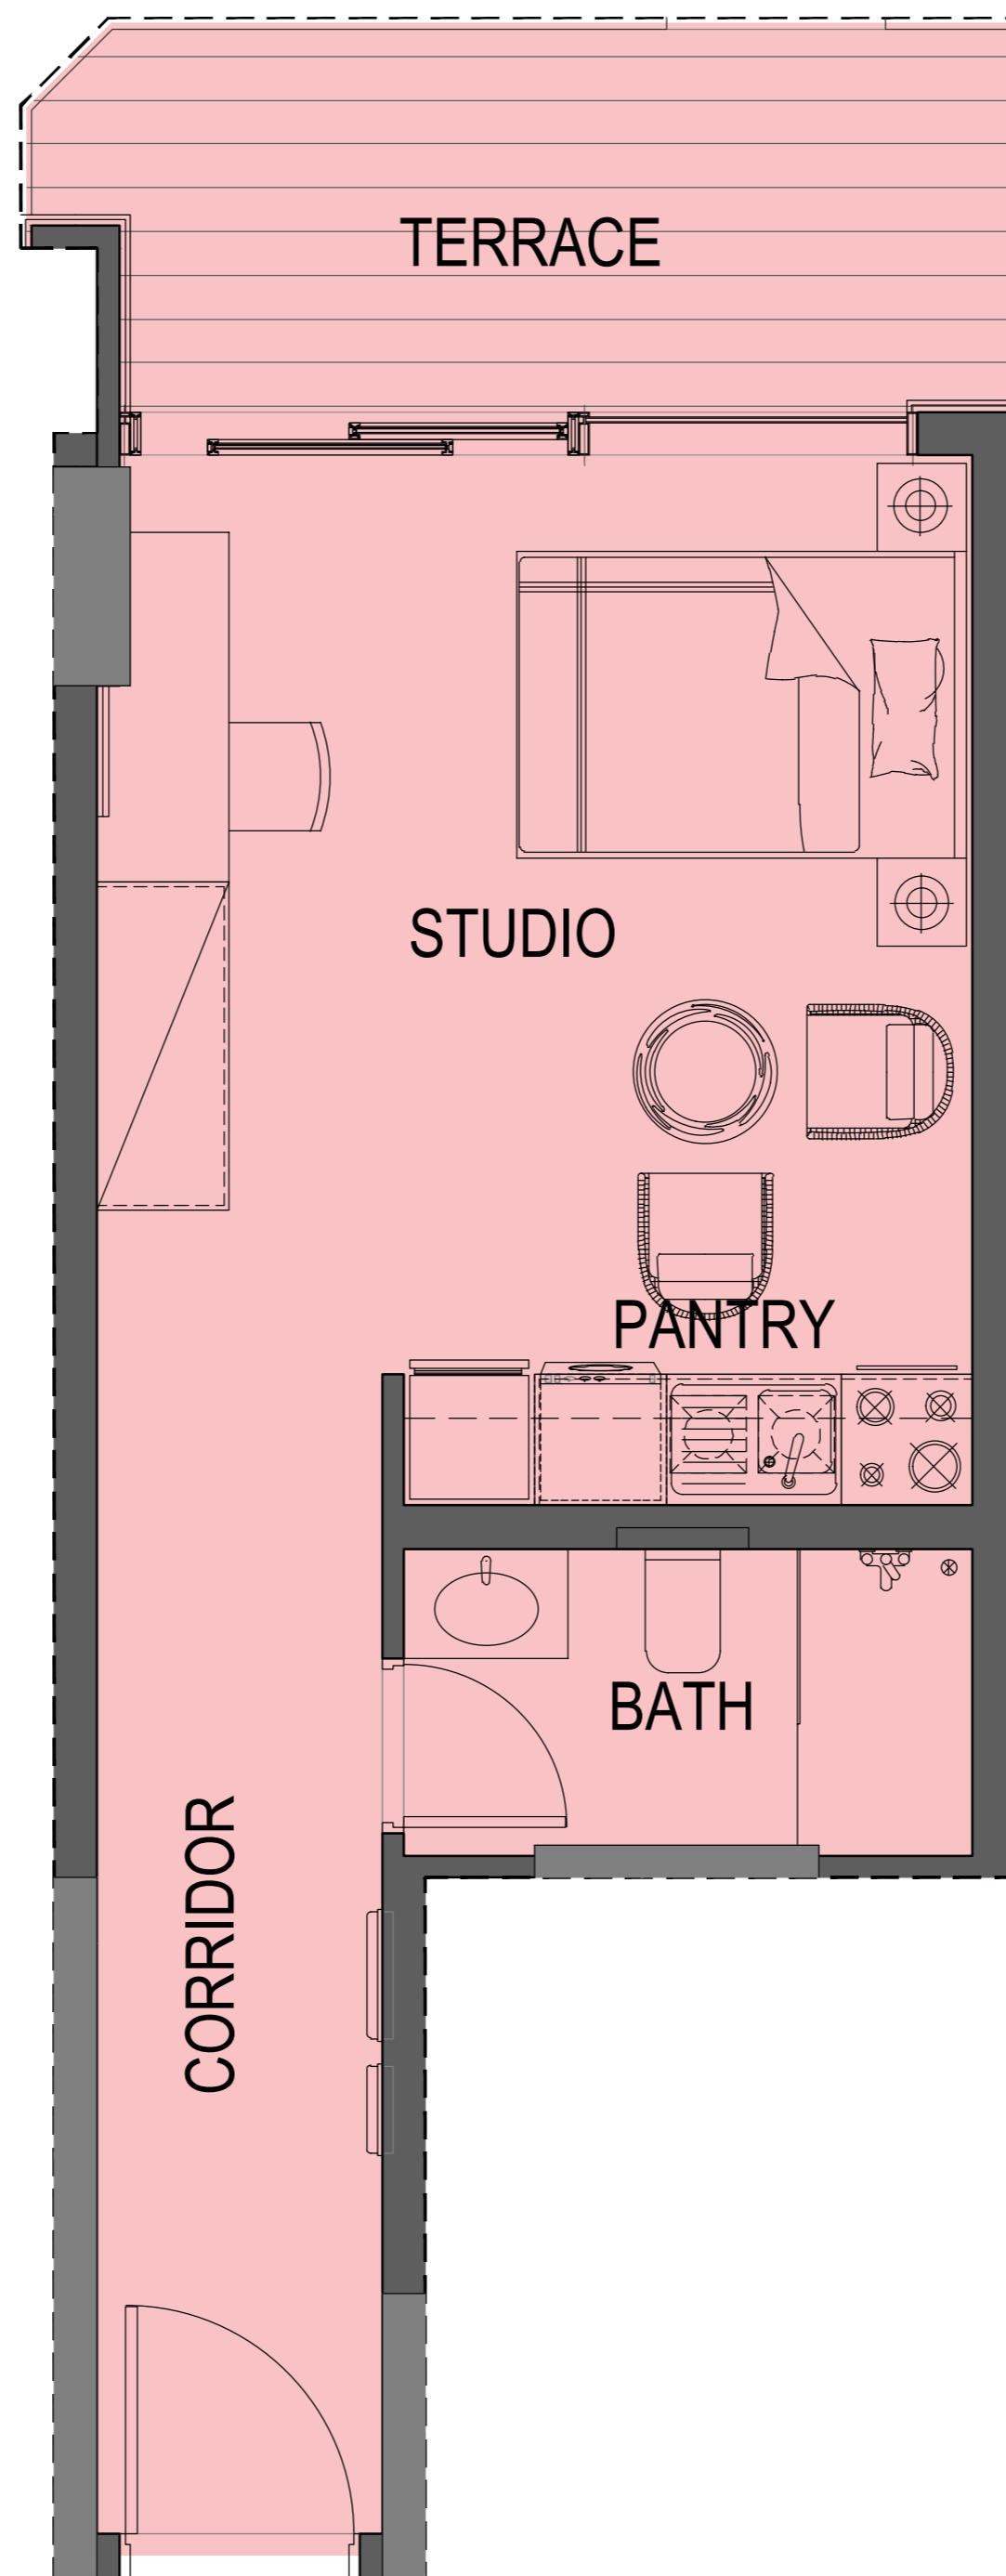

STUDIO FLAT TYPE A

LOCATION : First Floor Plans

NUMBER OF FLATS : 4 Flats

FLAT AREA : 302.79 ft²

TERRACE AREA : 171.98 ft²

TOTAL FLAT AREA : 474.77 ft²

STUDIO FLAT TYPE B

LOCATION : First Floor Plans

NUMBER OF FLATS : 4 Flats

FLAT AREA : 293.37 ft²

TERRACE AREA : 158.47 ft²

TOTAL FLAT AREA : 451.84 ft²

STUDIO FLAT TYPE C

LOCATION : First Floor Plans

NUMBER OF FLATS : 2 Flats

FLAT AREA : 353.43 ft²

TERRACE AREA : 84.67 ft²

TOTAL FLAT AREA : 438.10 ft²

STUDIO FLAT TYPE D

LOCATION : 2ND to 10th Floor Plans

NUMBER OF FLATS : 36 Flats

FLAT AREA : 303.06 ft²

BALCONY AREA : 80.72 ft²

TOTAL FLAT AREA : 383.78 ft²

STUDIO FLAT TYPE E

LOCATION : 2ND to 10th Floor Plans

NUMBER OF FLATS : 36 Flats

FLAT AREA : 293.37 ft²

BALCONY AREA : 79.72 ft²

TOTAL FLAT AREA : 373.09 ft²

1BEDROOM FLAT TYPE A

LOCATION : First Floor Plans