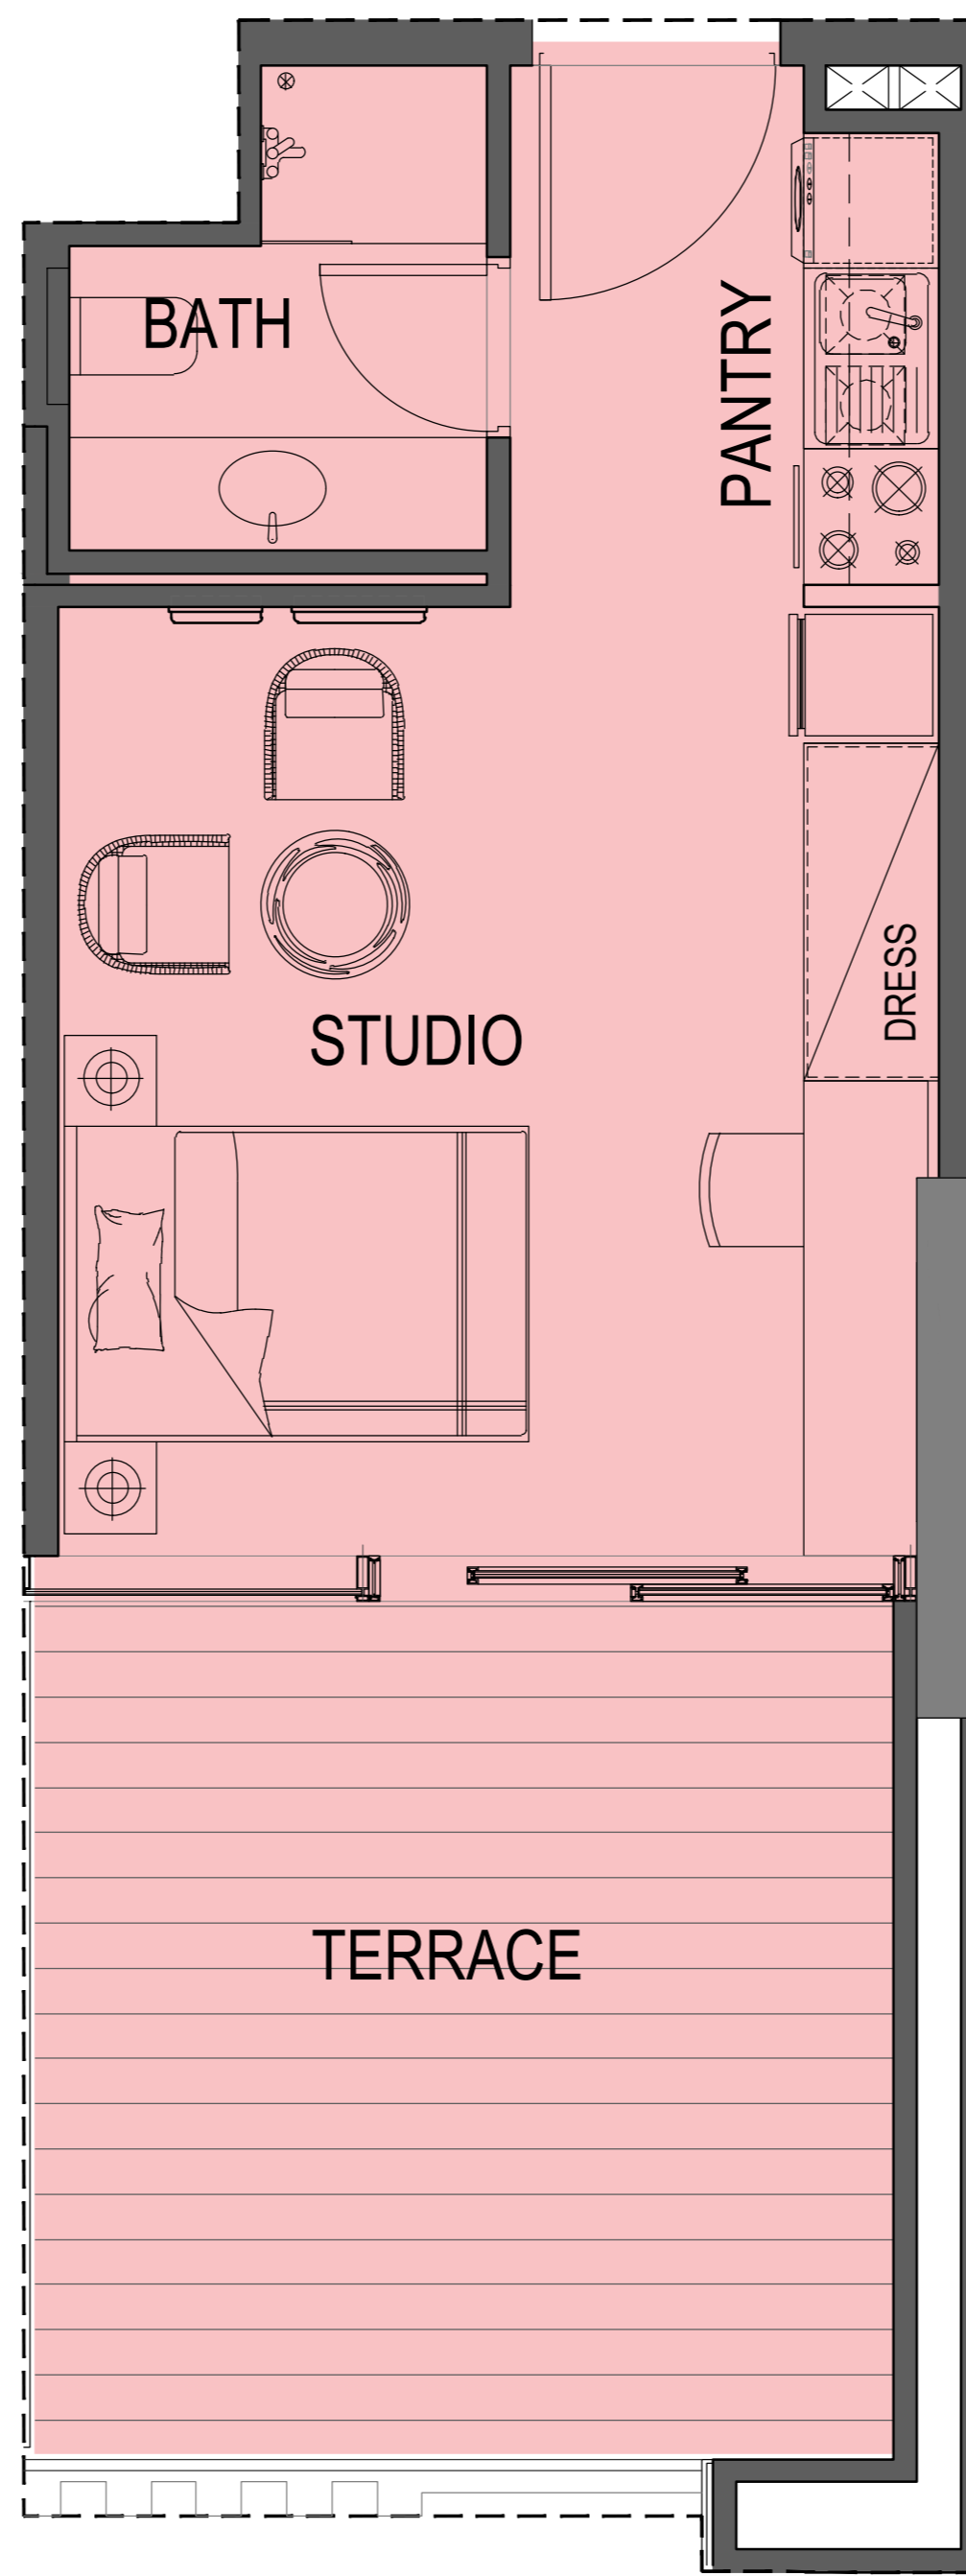

STUDIO FLAT TYPE A

LOCATION : First Floor Plans

NUMBER OF FLATS : 4 Flats

FLAT AREA : 302.79 ft²

TERRACE AREA : 171.98 ft²

TOTAL FLAT AREA : 474.77 ft²

STUDIO FLAT TYPE B

LOCATION : First Floor Plans

NUMBER OF FLATS : 4 Flats

FLAT AREA : 293.37 ft²

TERRACE AREA : 158.47 ft²

TOTAL FLAT AREA : 451.84 ft²

STUDIO FLAT TYPE C

LOCATION : First Floor Plans

NUMBER OF FLATS : 2 Flats

FLAT AREA : 353.43 ft²

TERRACE AREA : 84.67 ft²

TOTAL FLAT AREA : 438.10 ft²

STUDIO FLAT TYPE D

LOCATION : 2ND to 10th Floor Plans

NUMBER OF FLATS : 36 Flats

FLAT AREA : 303.06 ft²

BALCONY AREA : 80.72 ft²

TOTAL FLAT AREA : 383.78 ft²

STUDIO FLAT TYPE E

LOCATION : 2ND to 10th Floor Plans

NUMBER OF FLATS : 36 Flats

FLAT AREA : 293.37 ft²

BALCONY AREA : 79.72 ft²

TOTAL FLAT AREA : 373.09 ft²

1BEDROOM FLAT TYPE A

LOCATION : First Floor Plans