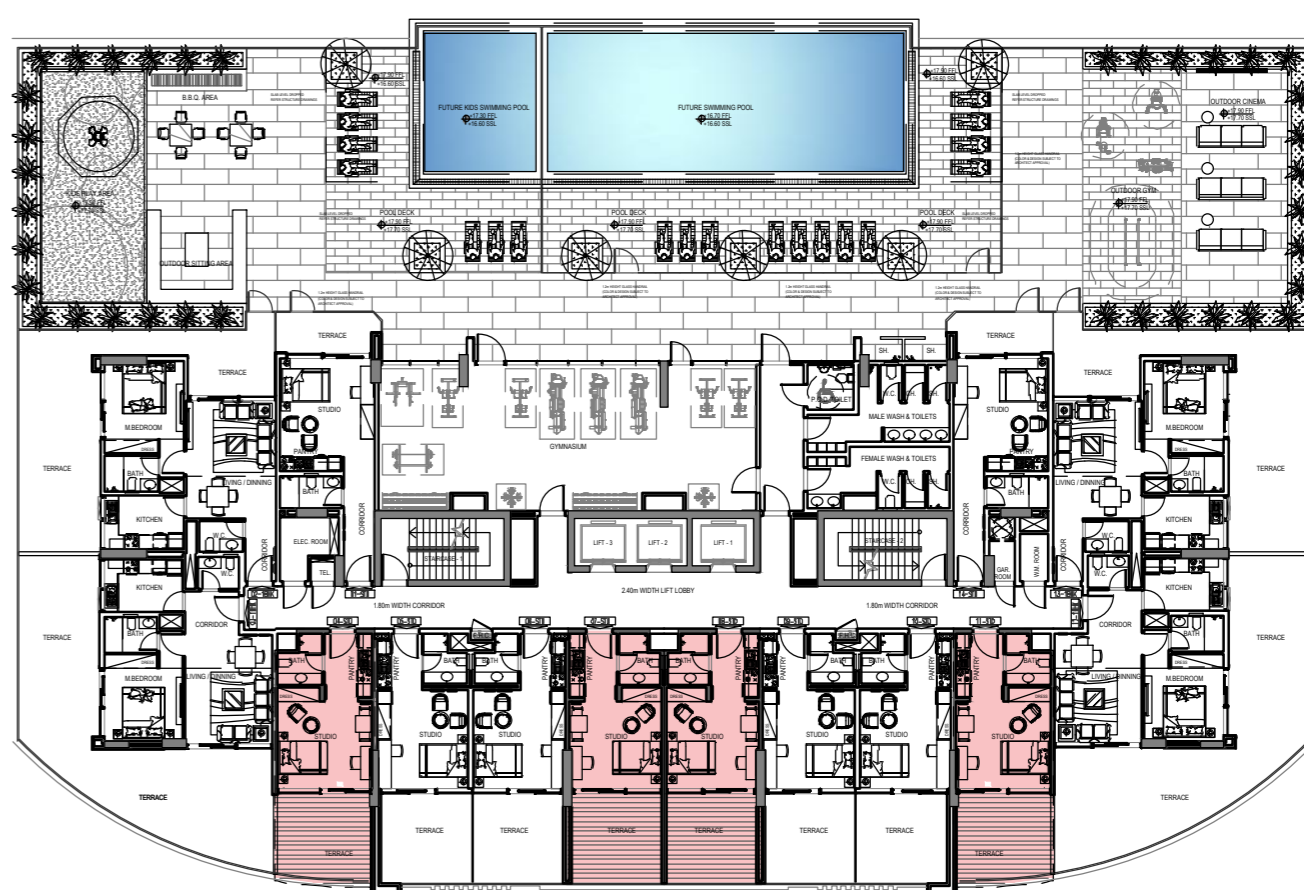

STUDIO FLAT TYPE A

LOCATION : First Floor Plans

NUMBER OF FLATS : 4 Flats

FLAT AREA : 302.79 ft²

TERRACE AREA : 171.98 ft²

TOTAL FLAT AREA : 474.77 ft²

STUDIO FLAT TYPE B

LOCATION : First Floor Plans

NUMBER OF FLATS : 4 Flats

FLAT AREA : 293.37 ft²

TERRACE AREA : 158.47 ft²

TOTAL FLAT AREA : 451.84 ft²

STUDIO FLAT TYPE C

LOCATION : First Floor Plans

NUMBER OF FLATS : 2 Flats

FLAT AREA : 353.43 ft²

TERRACE AREA : 84.67 ft²

TOTAL FLAT AREA : 438.10 ft²

STUDIO FLAT TYPE D

LOCATION : 2ND to 10th Floor Plans

NUMBER OF FLATS : 36 Flats

FLAT AREA : 303.06 ft²

BALCONY AREA : 80.72 ft²

TOTAL FLAT AREA : 383.78 ft²

STUDIO FLAT TYPE E

LOCATION : 2ND to 10th Floor Plans

NUMBER OF FLATS : 36 Flats

FLAT AREA : 293.37 ft²

BALCONY AREA : 79.72 ft²

TOTAL FLAT AREA : 373.09 ft²

1BEDROOM FLAT TYPE A

LOCATION : First Floor Plans