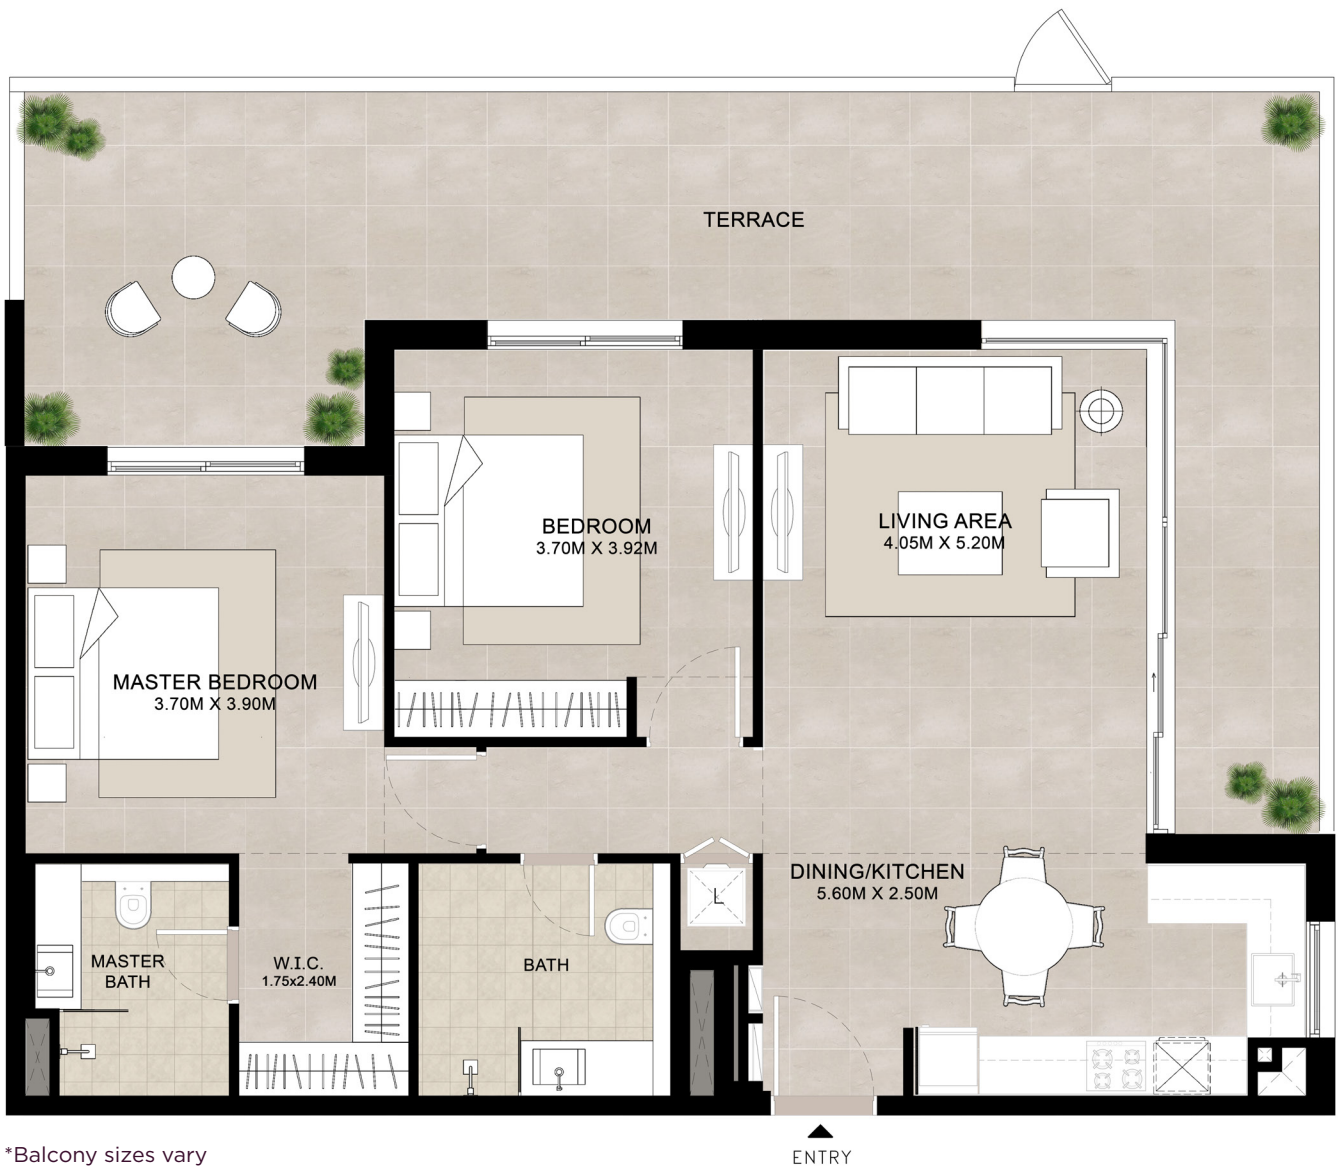

ELAYA | 2 BEDROOM UNIT TYPE B(M)

AREA	MIN	MAX
SUITE	87.90 Sq.m / 946.15 Sq.ft	91.56 Sq.m / 985.54 Sq.ft
BALCONY	16.98 Sq.m / 182.77 Sq.ft	16.68 Sq.m / 179.54 Sq.ft
TOTAL BUILT-UP	104.88 Sq.m / 1,128.92 Sq.ft	108.24 Sq.m / 1,165.09 Sq.ft

▲
ENTRY

*Balcony sizes vary

ELAYA | 2 BEDROOM UNIT TYPE B1

AREA	MIN	MAX
SUITE	91.76 Sq.m / 987.70 Sq.ft	91.55 Sq.m / 985.44 Sq.ft
BALCONY	44.38 Sq.m / 477.70 Sq.ft	148.13 Sq.m / 1,594.46 Sq.ft
TOTAL BUILT-UP	136.14 Sq.m / 1,465.40 Sq.ft	239.68 Sq.m / 2,579.89 Sq.ft