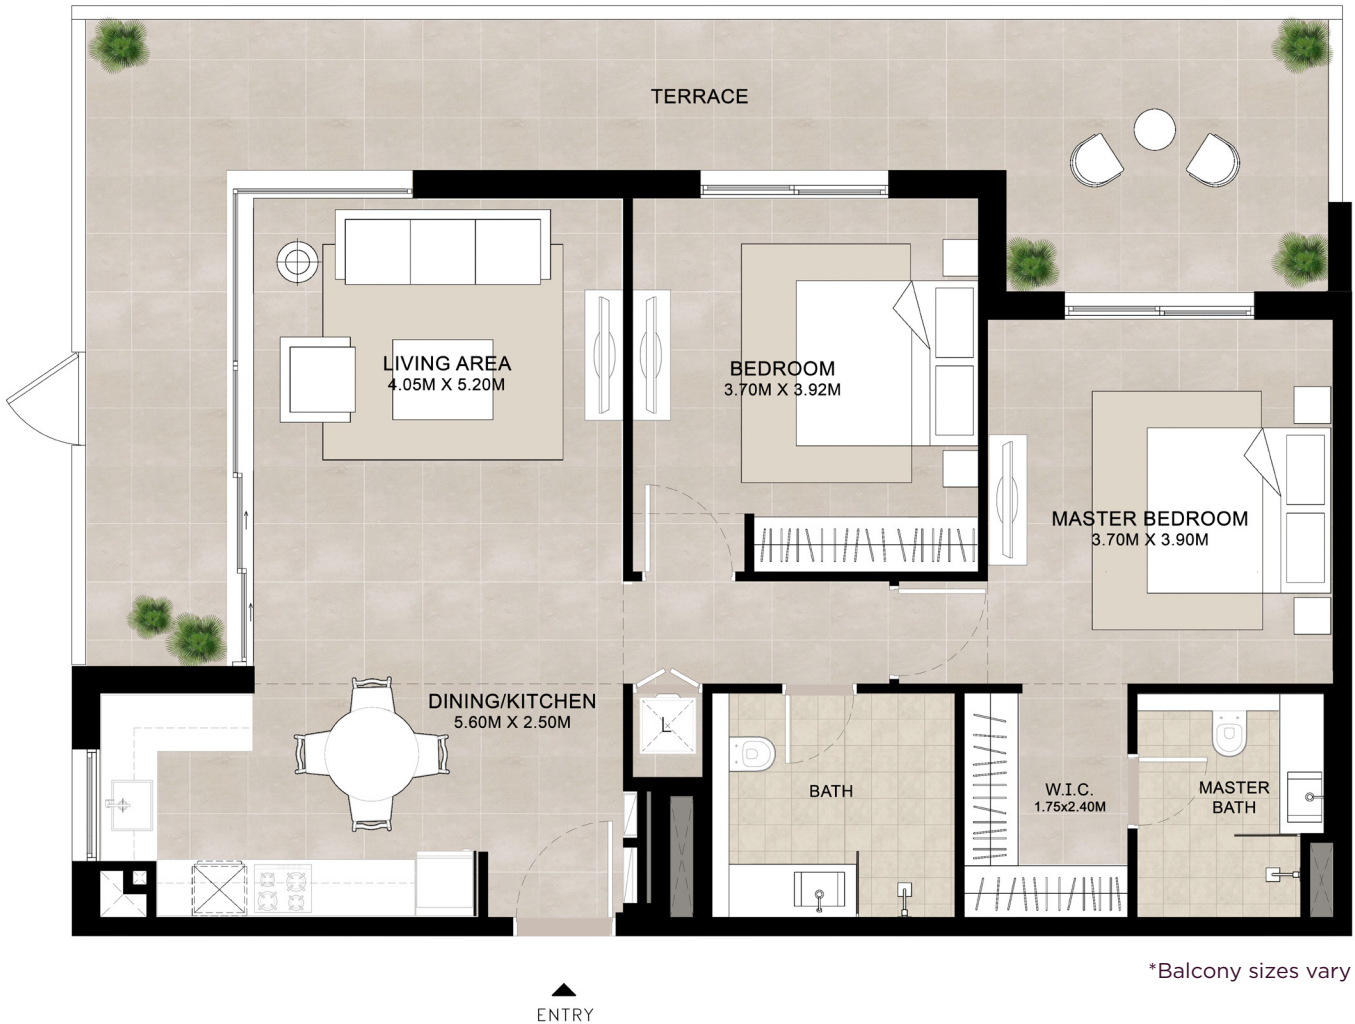

▲
ENTRY

*Balcony sizes vary

ELAYA | 2 BEDROOM UNIT TYPE B1

AREA	MIN	MAX
SUITE	91.76 Sq.m / 987.70 Sq.ft	91.55 Sq.m / 985.44 Sq.ft
BALCONY	44.38 Sq.m / 477.70 Sq.ft	148.13 Sq.m / 1,594.46 Sq.ft
TOTAL BUILT-UP	136.14 Sq.m / 1,465.40 Sq.ft	239.68 Sq.m / 2,579.89 Sq.ft

*Balcony sizes vary

ELAYA | 2 BEDROOM UNIT TYPE B1(M)

AREA	MIN	MAX
SUITE	87.90 Sq.m / 946.15 Sq.ft	91.57 Sq.m / 985.65 Sq.ft
BALCONY	43.12 Sq.m / 464.14 Sq.ft	38.67 Sq.m / 416.24 Sq.ft
TOTAL BUILT-UP	131.02 Sq.m / 1,410.29 Sq.ft	130.24 Sq.m / 1,401.89 Sq.ft

*Balcony sizes vary