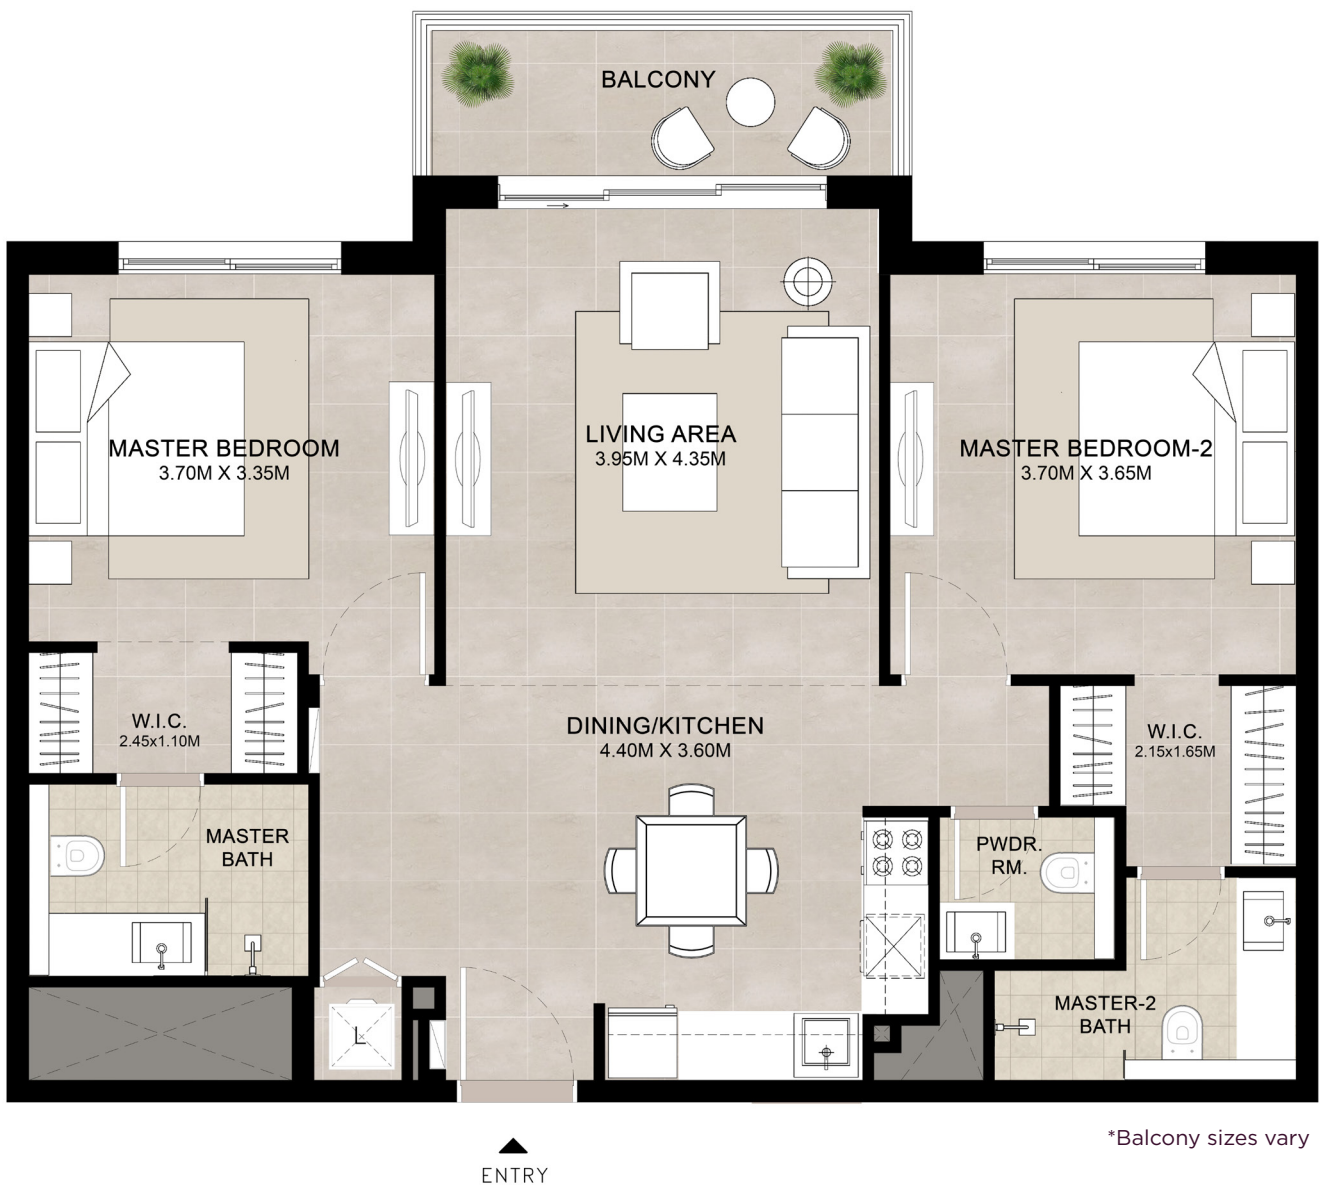

*Balcony sizes vary

▲
ENTRY

ELAYA | 1 BEDROOM UNIT TYPE A1(M)

AREA	
SUITE	59.42 Sq.m / 639.59 Sq.ft
BALCONY	5.32 Sq.m / 57.26 Sq.ft
TOTAL BUILT-UP	64.74 Sq.m / 696.86 Sq.ft

*Balcony sizes vary

▲
ENTRY

ELAYA | 1 BEDROOM UNIT TYPE A2

AREA	MIN	MAX
SUITE	51.70 Sq.m / 556.49 Sq.ft	51.71 Sq.m / 556.60 Sq.ft
BALCONY	38.47 Sq.m / 414.09 Sq.ft	41.96 Sq.m / 451.65 Sq.ft
TOTAL BUILT-UP	90.17 Sq.m / 970.58 Sq.ft	93.67 Sq.m / 1,008.26 Sq.ft

ELAYA | 1 BEDROOM UNIT TYPE A2(M)

AREA	
SUITE	52.22 Sq.m / 562.09 Sq.ft
BALCONY	28.03 Sq.m / 301.71 Sq.ft
TOTAL BUILT-UP	80.25 Sq.m / 863.80 Sq.ft

▲
ENTRY

*Balcony sizes vary

ELAYA | 1 BEDROOM UNIT TYPE A3

AREA	
SUITE	58.57 Sq.m / 630.44 Sq.ft
BALCONY	44.76 Sq.m / 481.79 Sq.ft
TOTAL BUILT-UP	103.33 Sq.m / 1,112.23 Sq.ft

ELAYA | 1 BEDROOM UNIT TYPE A3(M)

AREA	MIN
SUITE	59.42 Sq.m / 639.59 Sq.ft
BALCONY	44.70 Sq.m / 481.15 Sq.ft
TOTAL BUILT-UP	104.12 Sq.m / 1,120.74 Sq.ft

ELAYA | 2 BEDROOM UNIT TYPE A

AREA	MIN	MAX
SUITE	88.08 Sq.m / 948.09 Sq.ft	88.10 Sq.m / 948.30 Sq.ft
BALCONY	6.30 Sq.m / 67.81 Sq.ft	6.30 Sq.m / 67.81 Sq.ft
TOTAL BUILT-UP	94.38 Sq.m / 1,015.90 Sq.ft	94.40 Sq.m / 1,016.11 Sq.ft