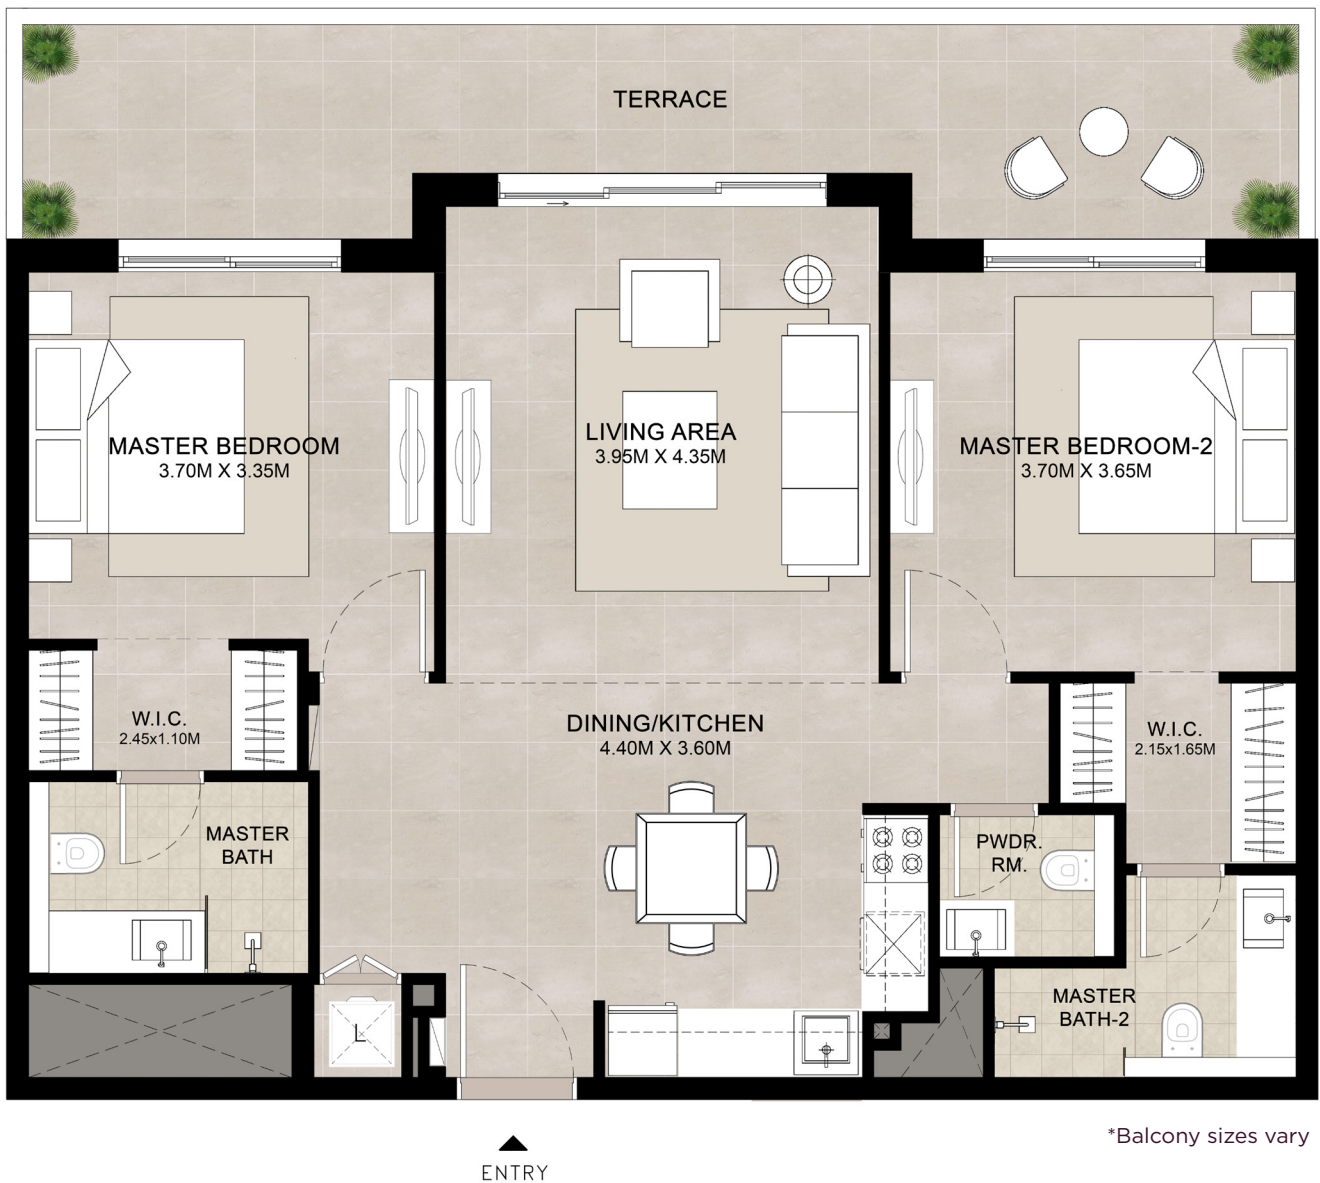

AREA	
SUITE	52.22 Sq.m / 562.09 Sq.ft
BALCONY	28.03 Sq.m / 301.71 Sq.ft
TOTAL BUILT-UP	80.25 Sq.m / 863.80 Sq.ft

▲
ENTRY

*Balcony sizes vary

ELAYA | 1 BEDROOM UNIT TYPE A3

AREA	
SUITE	58.57 Sq.m / 630.44 Sq.ft
BALCONY	44.76 Sq.m / 481.79 Sq.ft
TOTAL BUILT-UP	103.33 Sq.m / 1,112.23 Sq.ft

ELAYA | 1 BEDROOM UNIT TYPE A3(M)

AREA	MIN
SUITE	59.42 Sq.m / 639.59 Sq.ft
BALCONY	44.70 Sq.m / 481.15 Sq.ft
TOTAL BUILT-UP	104.12 Sq.m / 1,120.74 Sq.ft

ELAYA | 2 BEDROOM UNIT TYPE A

AREA	MIN	MAX
SUITE	88.08 Sq.m / 948.09 Sq.ft	88.10 Sq.m / 948.30 Sq.ft
BALCONY	6.30 Sq.m / 67.81 Sq.ft	6.30 Sq.m / 67.81 Sq.ft
TOTAL BUILT-UP	94.38 Sq.m / 1,015.90 Sq.ft	94.40 Sq.m / 1,016.11 Sq.ft

ELAYA | 2 BEDROOM UNIT TYPE A1

AREA	MIN	MAX
SUITE	88.08 Sq.m / 948.09 Sq.ft	88.10 Sq.m / 948.30 Sq.ft
BALCONY	23.23 Sq.m / 250.05 Sq.ft	23.23 Sq.m / 250.05 Sq.ft
TOTAL BUILT-UP	111.31 Sq.m / 1,198.13 Sq.ft	111.33 Sq.m / 1,198.35 Sq.ft

ELAYA | 2 BEDROOM UNIT TYPE B

AREA	MIN	MAX
SUITE	91.55 Sq.m / 985.44 Sq.ft	91.75 Sq.m / 987.59 Sq.ft
BALCONY	16.75 Sq.m / 180.30 Sq.ft	16.76 Sq.m / 180.40 Sq.ft
TOTAL BUILT-UP	108.30 Sq.m / 1,165.73 Sq.ft	108.51 Sq.m / 1,167.99 Sq.ft