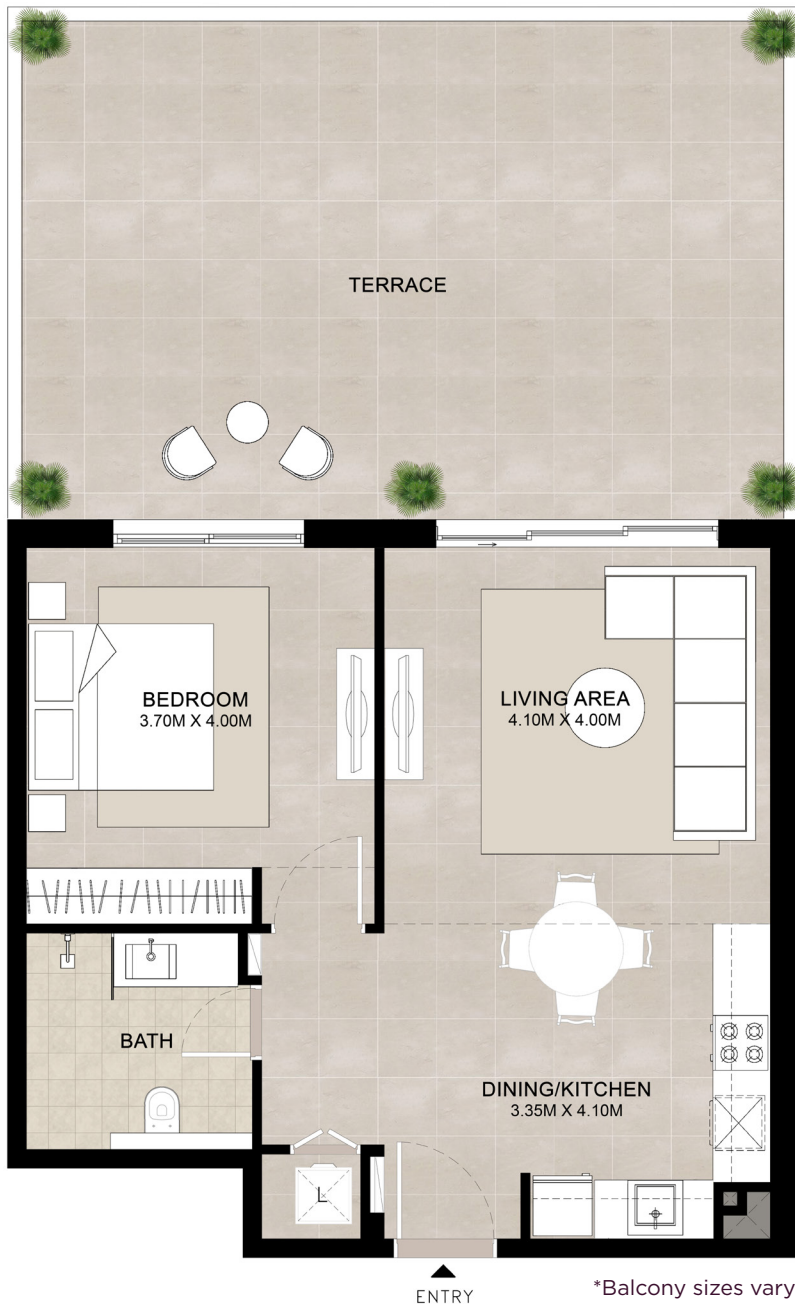

*Balcony sizes vary

▲
ENTRY

ELAYA | 1 BEDROOM UNIT TYPE A1(M)

AREA	
SUITE	59.42 Sq.m / 639.59 Sq.ft
BALCONY	5.32 Sq.m / 57.26 Sq.ft
TOTAL BUILT-UP	64.74 Sq.m / 696.86 Sq.ft

*Balcony sizes vary

▲
ENTRY

ELAYA | 1 BEDROOM UNIT TYPE A2

AREA	MIN	MAX
SUITE	51.70 Sq.m / 556.49 Sq.ft	51.71 Sq.m / 556.60 Sq.ft
BALCONY	38.47 Sq.m / 414.09 Sq.ft	41.96 Sq.m / 451.65 Sq.ft
TOTAL BUILT-UP	90.17 Sq.m / 970.58 Sq.ft	93.67 Sq.m / 1,008.26 Sq.ft

ELAYA | 1 BEDROOM UNIT TYPE A2(M)

AREA	
SUITE	52.22 Sq.m / 562.09 Sq.ft
BALCONY	28.03 Sq.m / 301.71 Sq.ft
TOTAL BUILT-UP	80.25 Sq.m / 863.80 Sq.ft

▲
ENTRY

*Balcony sizes vary

ELAYA | 1 BEDROOM UNIT TYPE A3

AREA	
SUITE	58.57 Sq.m / 630.44 Sq.ft
BALCONY	44.76 Sq.m / 481.79 Sq.ft
TOTAL BUILT-UP	103.33 Sq.m / 1,112.23 Sq.ft

ELAYA | 1 BEDROOM UNIT TYPE A3(M)

AREA	MIN
SUITE	59.42 Sq.m / 639.59 Sq.ft
BALCONY	44.70 Sq.m / 481.15 Sq.ft
TOTAL BUILT-UP	104.12 Sq.m / 1,120.74 Sq.ft

ELAYA | 2 BEDROOM UNIT TYPE A

AREA	MIN	MAX
SUITE	88.08 Sq.m / 948.09 Sq.ft	88.10 Sq.m / 948.30 Sq.ft
BALCONY	6.30 Sq.m / 67.81 Sq.ft	6.30 Sq.m / 67.81 Sq.ft
TOTAL BUILT-UP	94.38 Sq.m / 1,015.90 Sq.ft	94.40 Sq.m / 1,016.11 Sq.ft