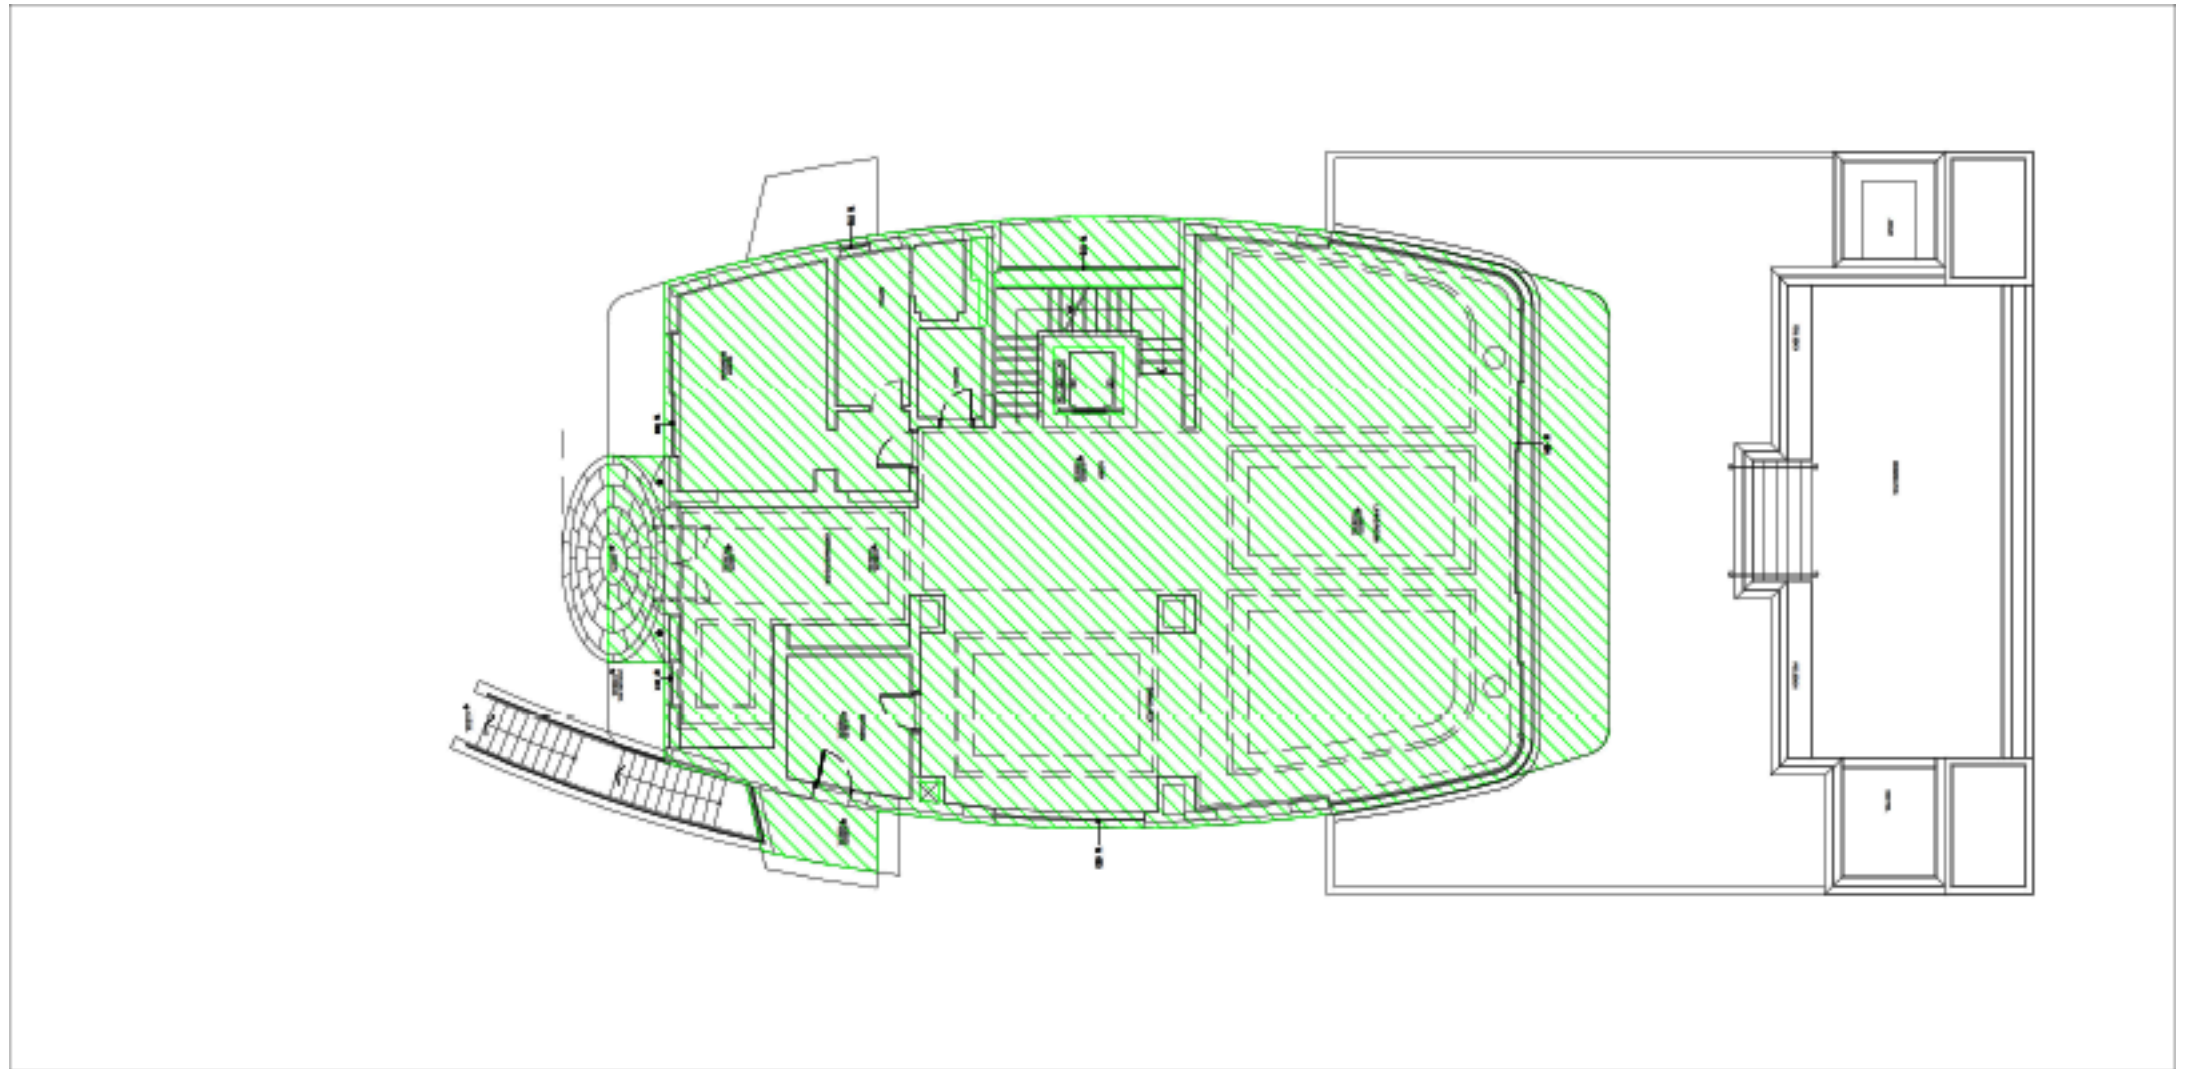

SWEDEN

— BEACH PALACE —

Lower Ground Floor Area: 348.68 sq.m

SWEDEN

— BEACH PALACE —

Ground Floor Area: 362.97 sq.m

SWEDEN

— BEACH PALACE —

Mezzanine Floor Area: 380.58 sq.m

SWEDEN

— BEACH PALACE —

First Floor Area: 362.24 sq.m

SWEDEN

— BEACH PALACE —

Top Floor Area: 472.70 sq.m

SWEDEN

— BEACH PALACE —

Roof Deck Area: 76.79 sq.m