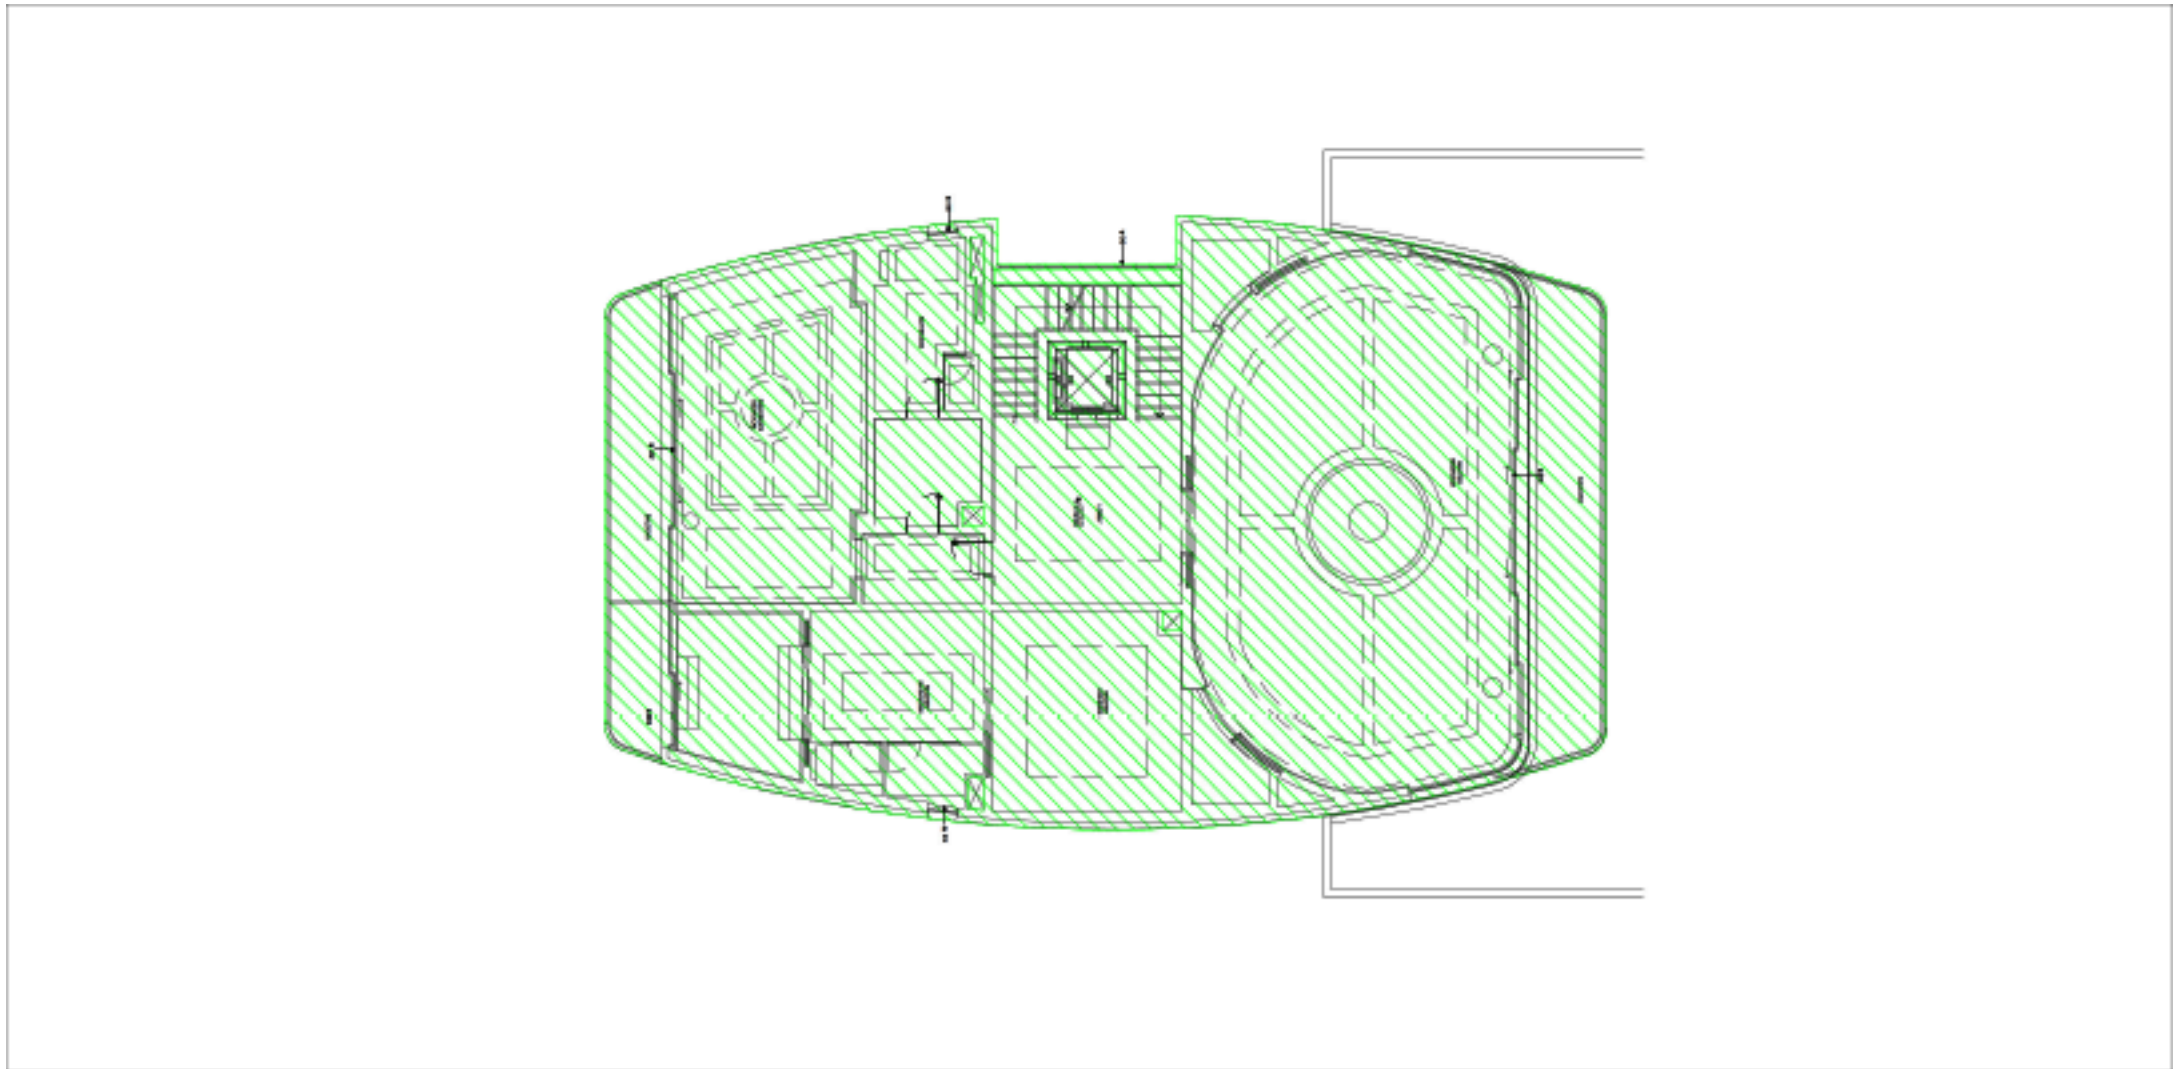

SWEDEN

— BEACH PALACE —

Lower Ground Floor Area: 348.68 sq.m

SWEDEN

— BEACH PALACE —

Ground Floor Area: 362.97 sq.m

SWEDEN

— BEACH PALACE —

Mezzanine Floor Area: 380.58 sq.m

SWEDEN

— BEACH PALACE —

First Floor Area: 362.24 sq.m

SWEDEN

— BEACH PALACE —

Top Floor Area: 472.70 sq.m

SWEDEN

— BEACH PALACE —

Roof Deck Area: 76.79 sq.m