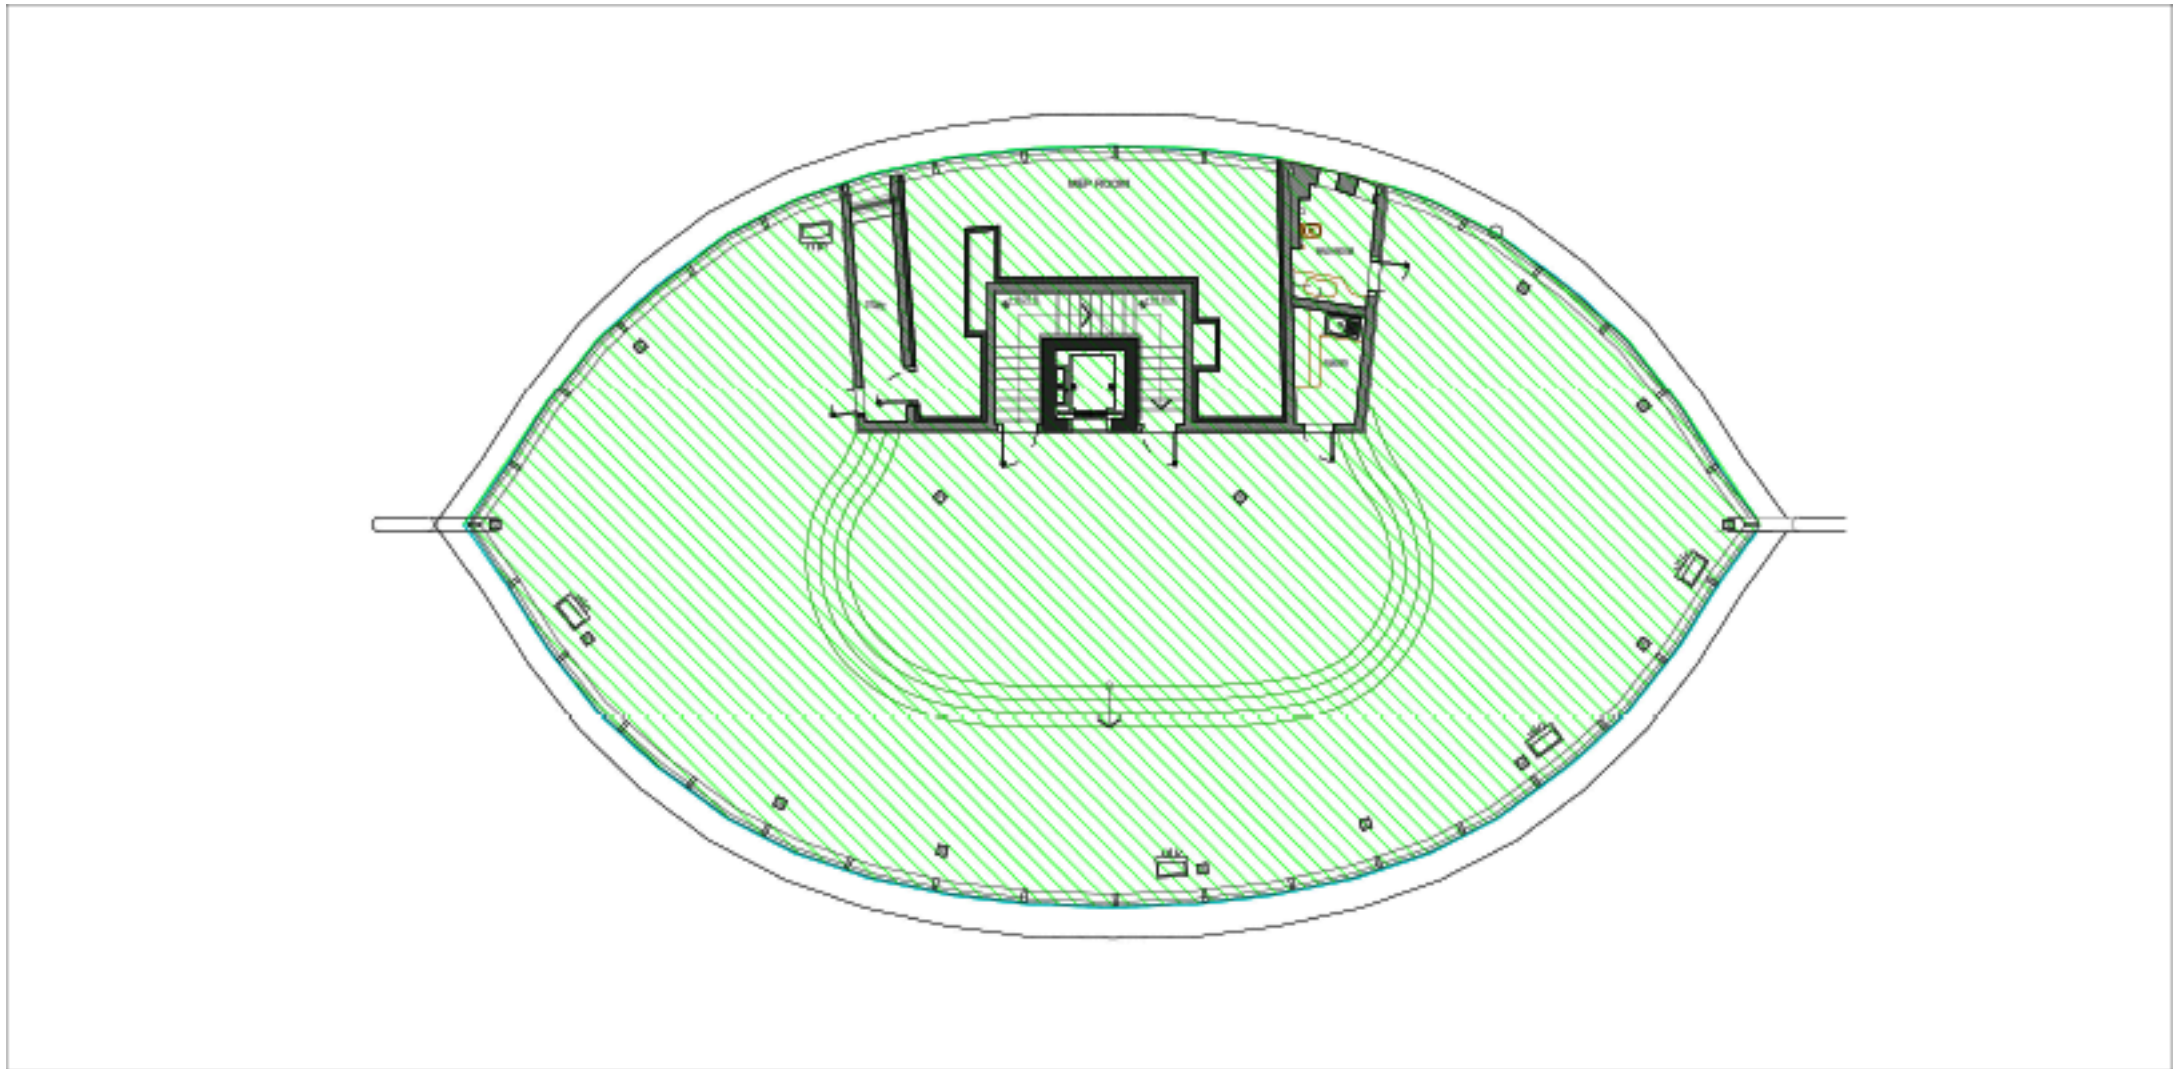

SWEDEN

— BEACH PALACE —

Lower Ground Floor Area: 348.68 sq.m

SWEDEN

— BEACH PALACE —

Ground Floor Area: 362.97 sq.m

SWEDEN

— BEACH PALACE —

Mezzanine Floor Area: 380.58 sq.m

SWEDEN

— BEACH PALACE —

First Floor Area: 362.24 sq.m

SWEDEN

— BEACH PALACE —

Top Floor Area: 472.70 sq.m

SWEDEN

— BEACH PALACE —

Roof Deck Area: 76.79 sq.m