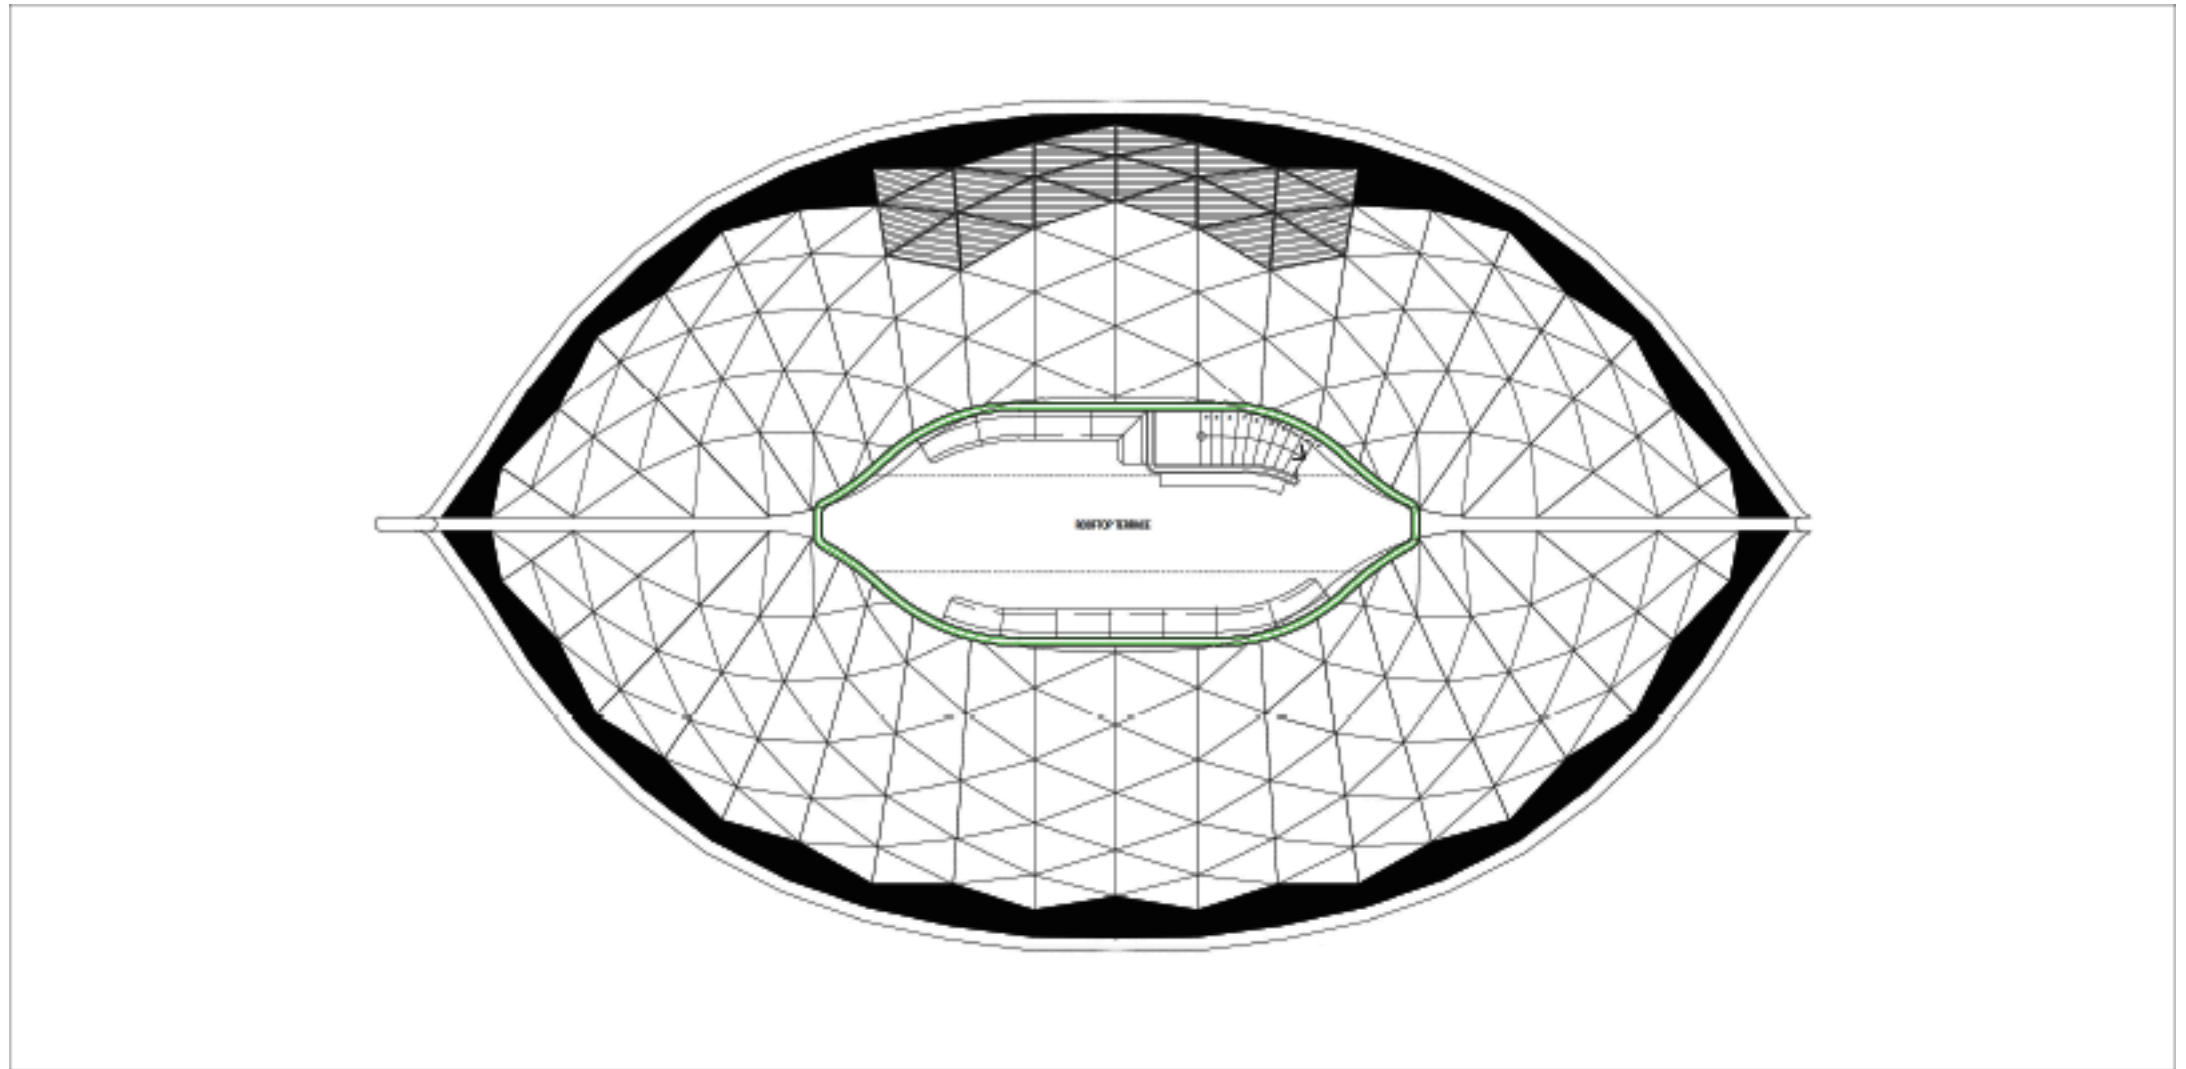

SWEDEN

— BEACH PALACE —

Lower Ground Floor Area: 348.68 sq.m

SWEDEN

— BEACH PALACE —

Ground Floor Area: 362.97 sq.m

SWEDEN

— BEACH PALACE —

Mezzanine Floor Area: 380.58 sq.m

SWEDEN

— BEACH PALACE —

First Floor Area: 362.24 sq.m

SWEDEN

— BEACH PALACE —

Top Floor Area: 472.70 sq.m

SWEDEN

— BEACH PALACE —

Roof Deck Area: 76.79 sq.m