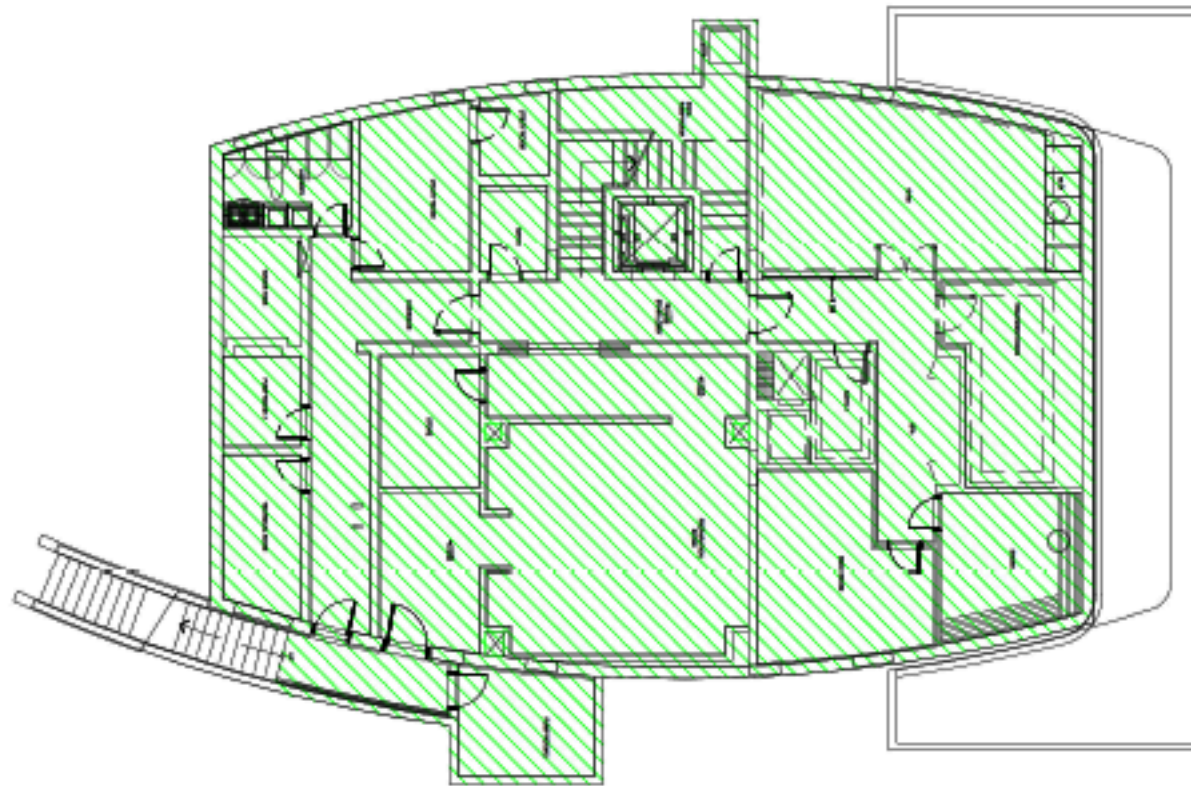

SWEDEN

— BEACH PALACE —

Lower Ground Floor Area: 348.68 sq.m

SWEDEN

— BEACH PALACE —

Ground Floor Area: 362.97 sq.m

SWEDEN

— BEACH PALACE —

Mezzanine Floor Area: 380.58 sq.m

SWEDEN

— BEACH PALACE —

First Floor Area: 362.24 sq.m

SWEDEN

— BEACH PALACE —

Top Floor Area: 472.70 sq.m

SWEDEN

— BEACH PALACE —

Roof Deck Area: 76.79 sq.m