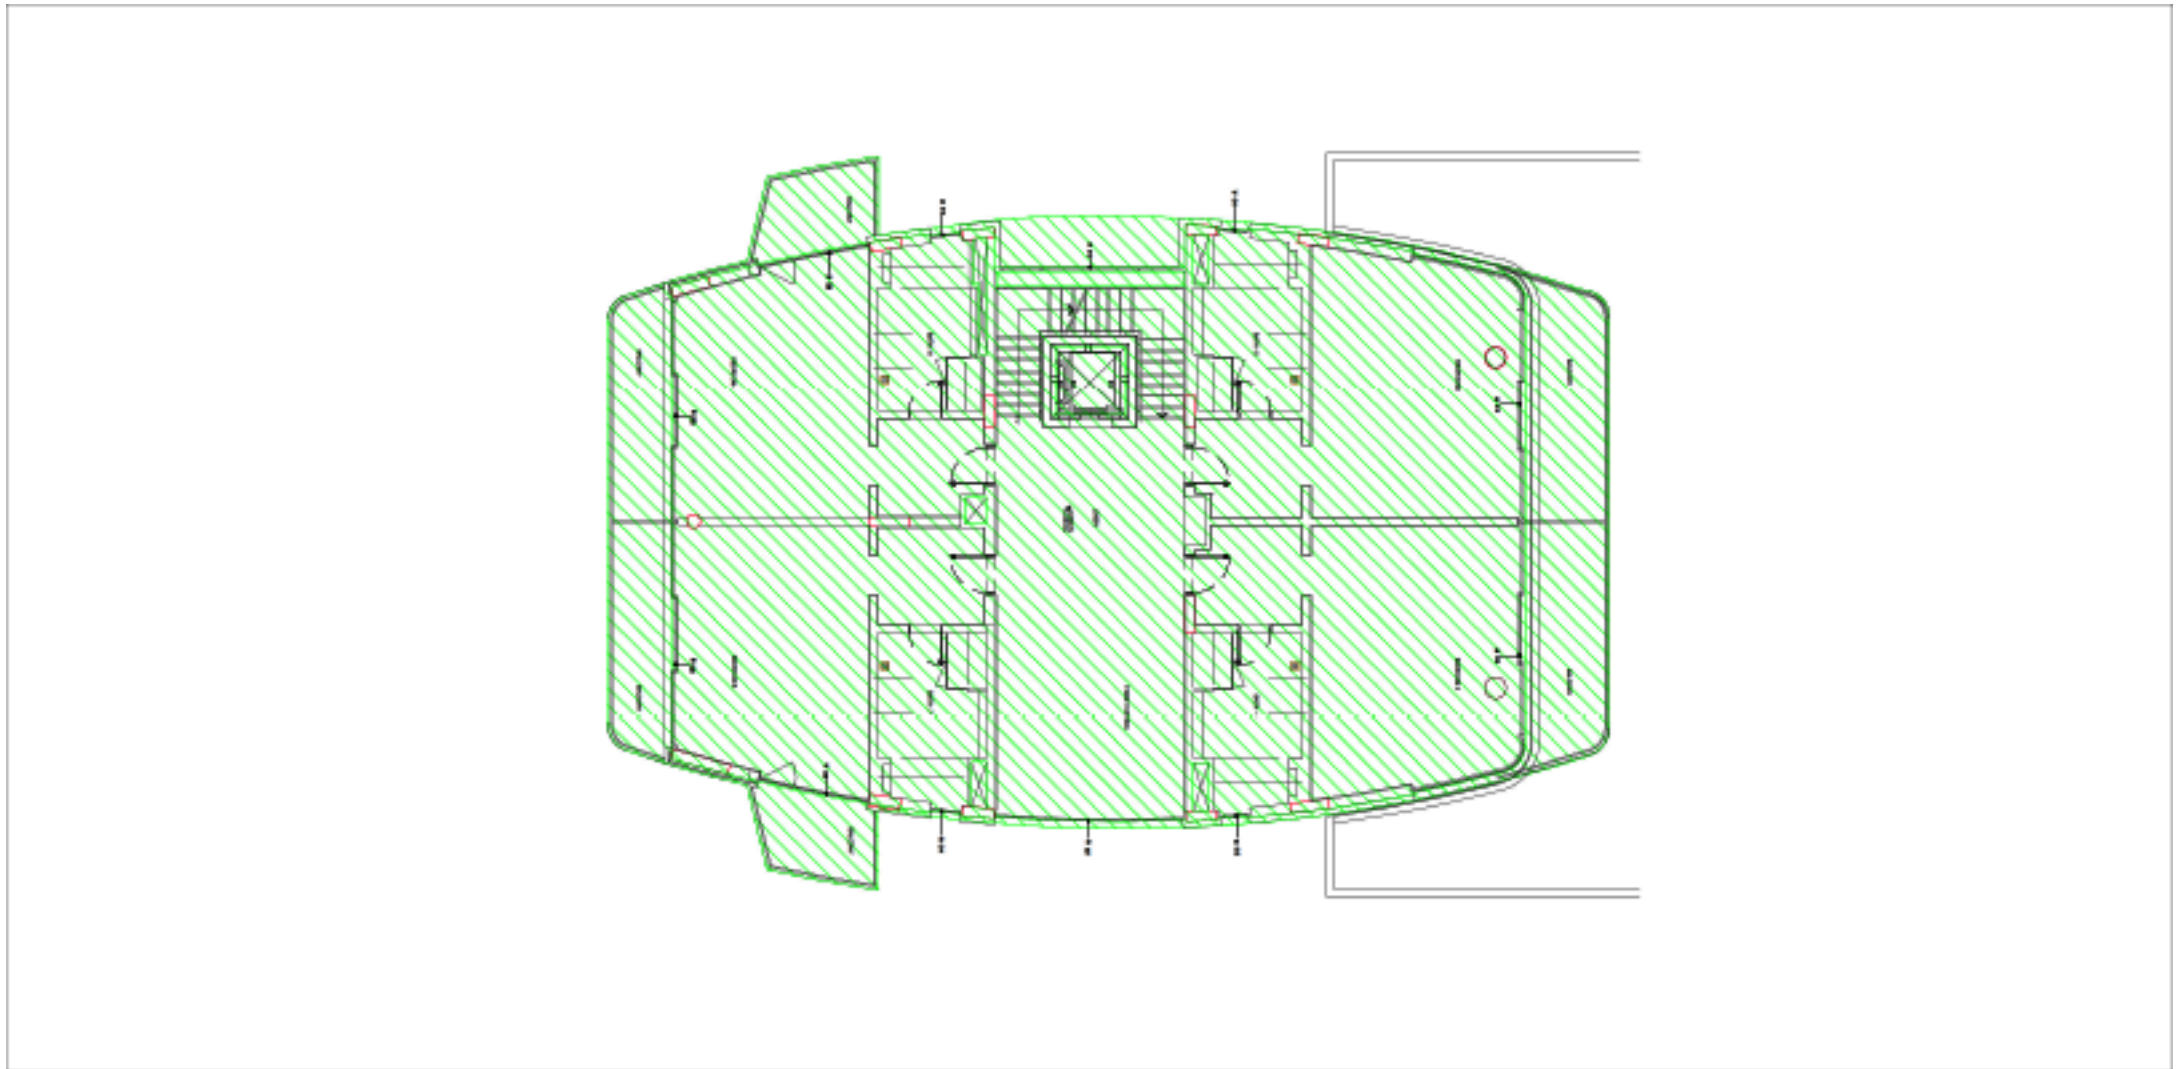

SWEDEN

— BEACH PALACE —

Lower Ground Floor Area: 348.68 sq.m

SWEDEN

— BEACH PALACE —

Ground Floor Area: 362.97 sq.m

SWEDEN

— BEACH PALACE —

Mezzanine Floor Area: 380.58 sq.m

SWEDEN

— BEACH PALACE —

First Floor Area: 362.24 sq.m

SWEDEN

— BEACH PALACE —

Top Floor Area: 472.70 sq.m

SWEDEN

— BEACH PALACE —

Roof Deck Area: 76.79 sq.m