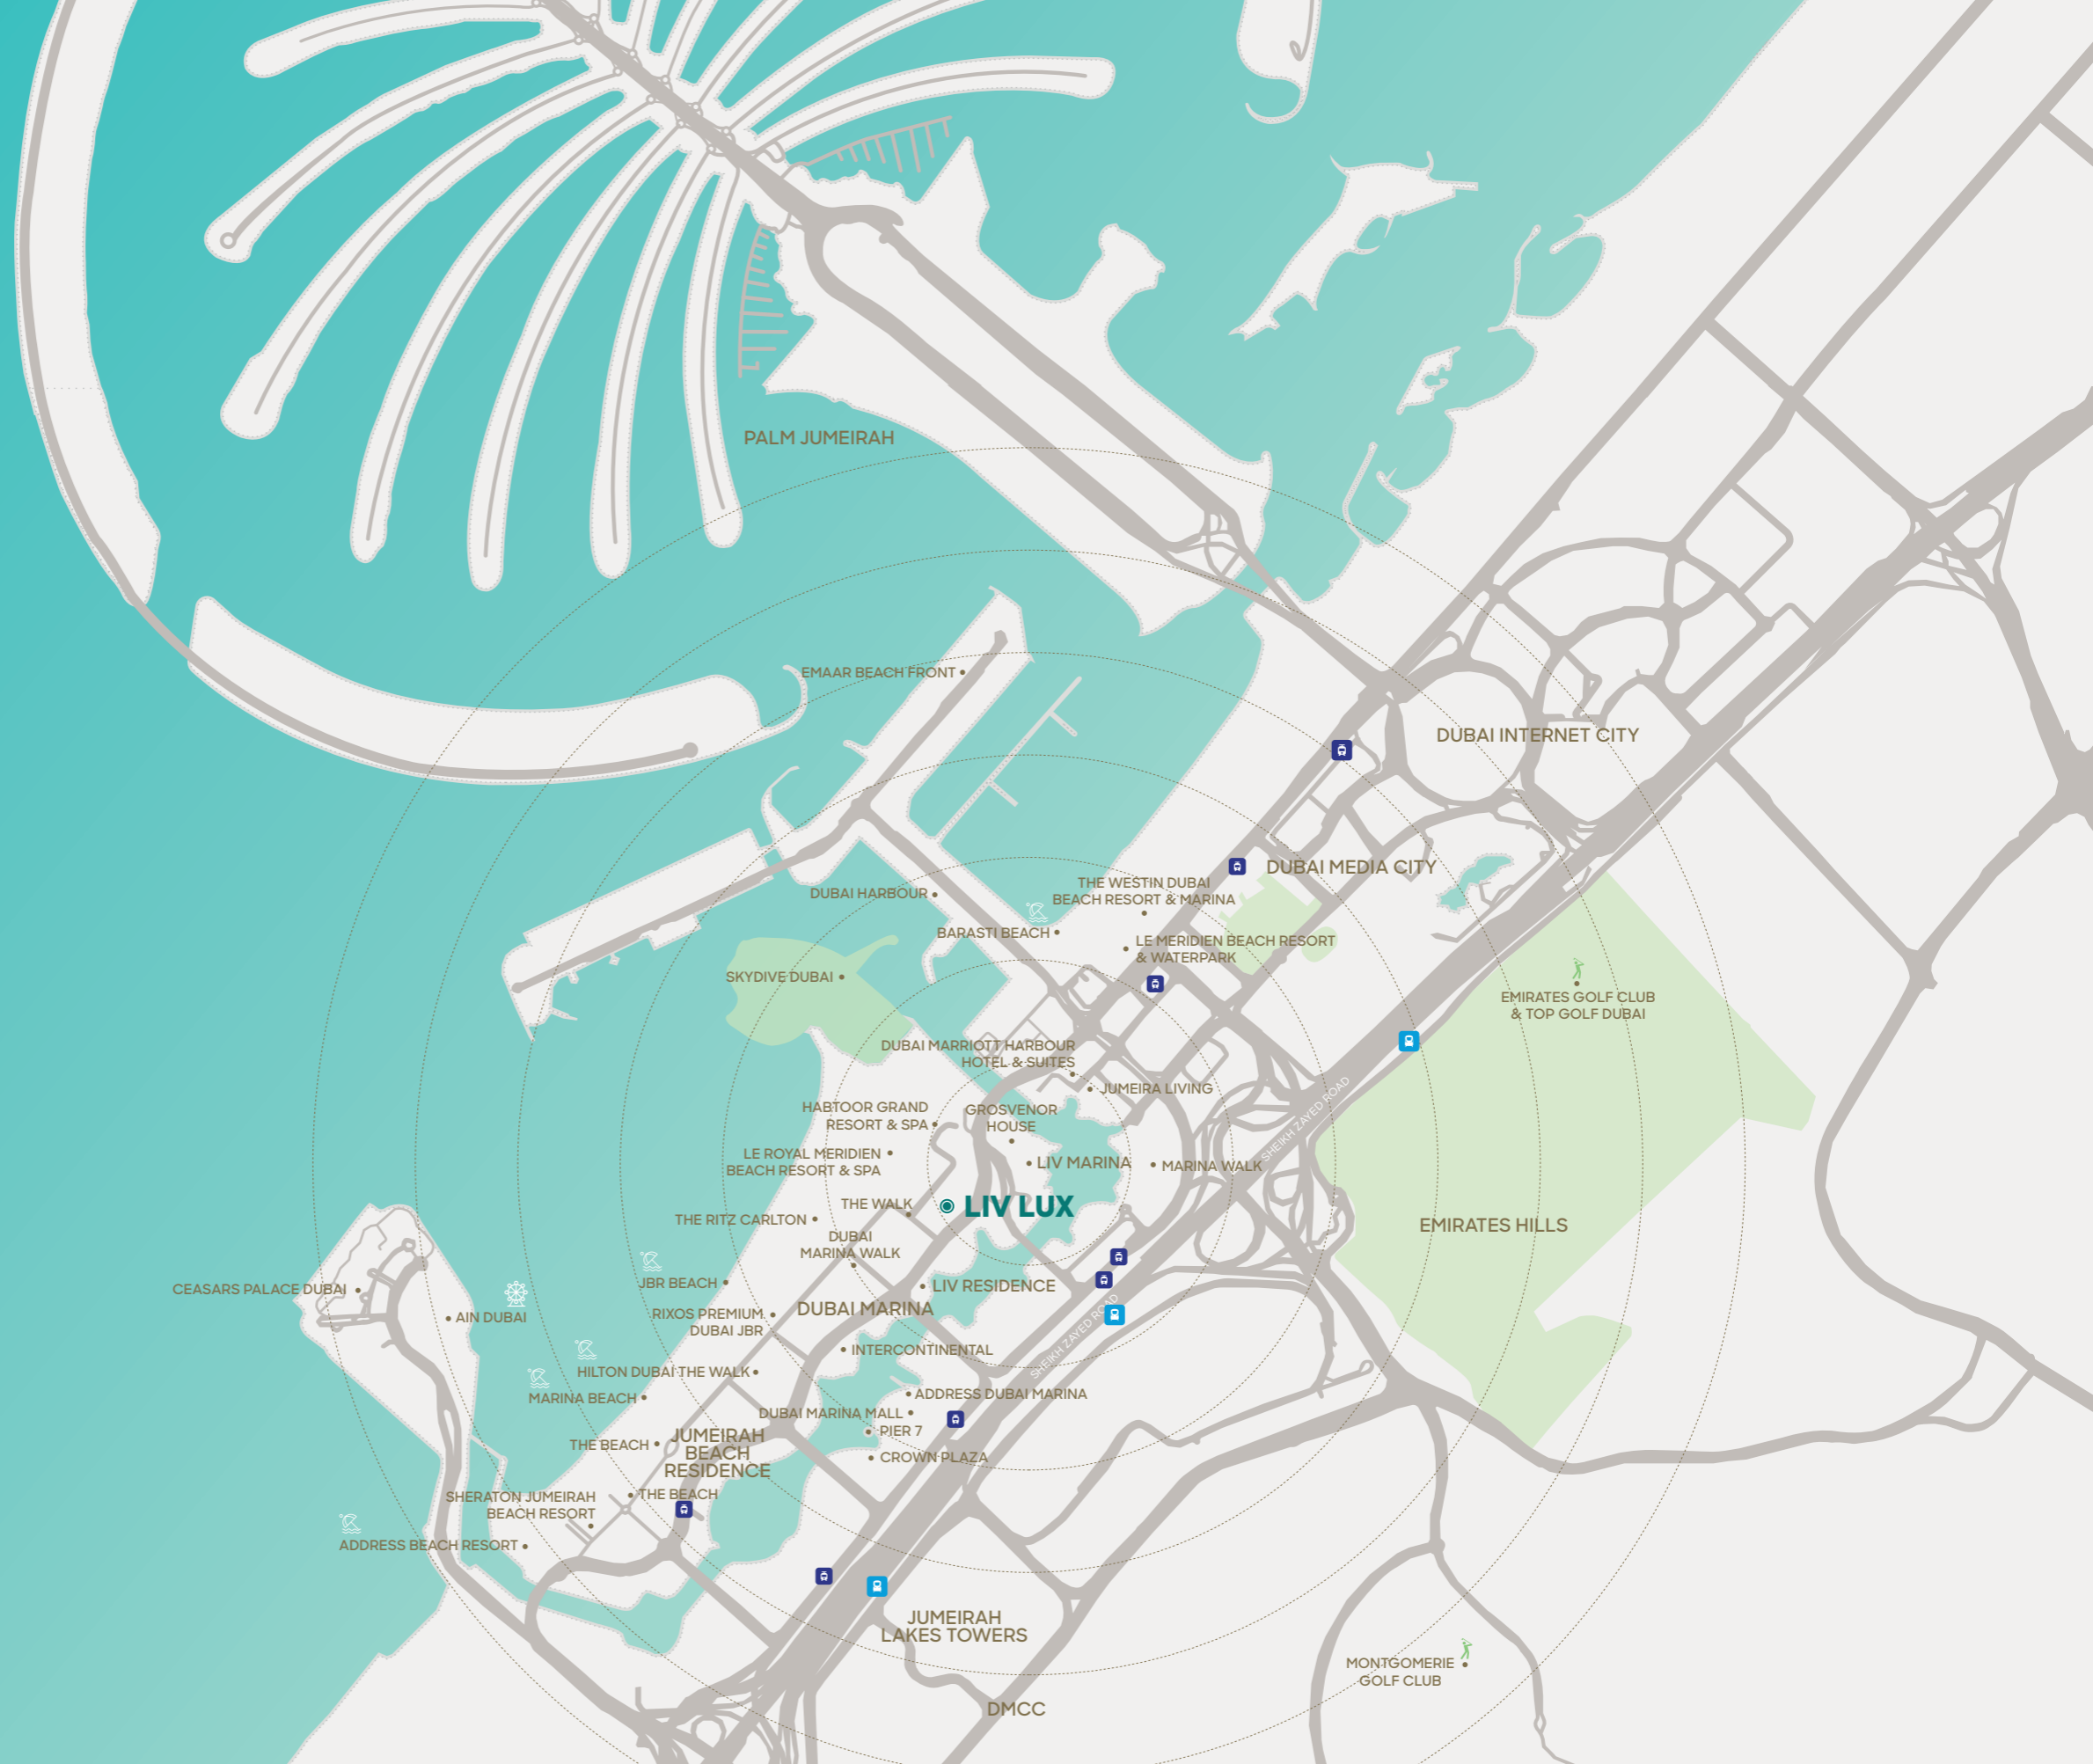

LIV BETWEEN THE BEACH & DUBAI MARINA

The tower enjoys a prime location nestled between the majestic Arabian Gulf and the vibrant sophistication of Dubai Marina.

The areas
new address for
Ultra-Luxury
Oceanfront living.

REDEFINING THE SKYLINE

LOCATION

DUBAI MARINA

All within 5 minutes

DINING, LEISURE & SHOPPING

The Beach, JBR
Emirates Golf Club & TopGolf Dubai
Montgomerie Golf Club
Ain Dubai - Bluewaters
Dubai Marina Mall

5 STAR HOTELS

Le Royal Meridien
Ritz Carlton
Intercontinental
Grosvenor House
The Address JBR & Marina
Jumeirah Living Marina

TRANSPORT

Dubai Metro
Dubai Tram
RTA Water Taxi
Sheikh Zayed Road

OTHER NEARBY DESTINATIONS

Dubai International Airport - 22 mins
Al Maktoum International Airport - 22 mins
Mall of the Emirates - 7 mins
Dubai Hills Mall - 10 mins
Palm Jumeirah - 5 mins
DIFC - 18mins
Atlantis Aquaventure - 9 mins
Dubai Parks & Resorts - 15 mins