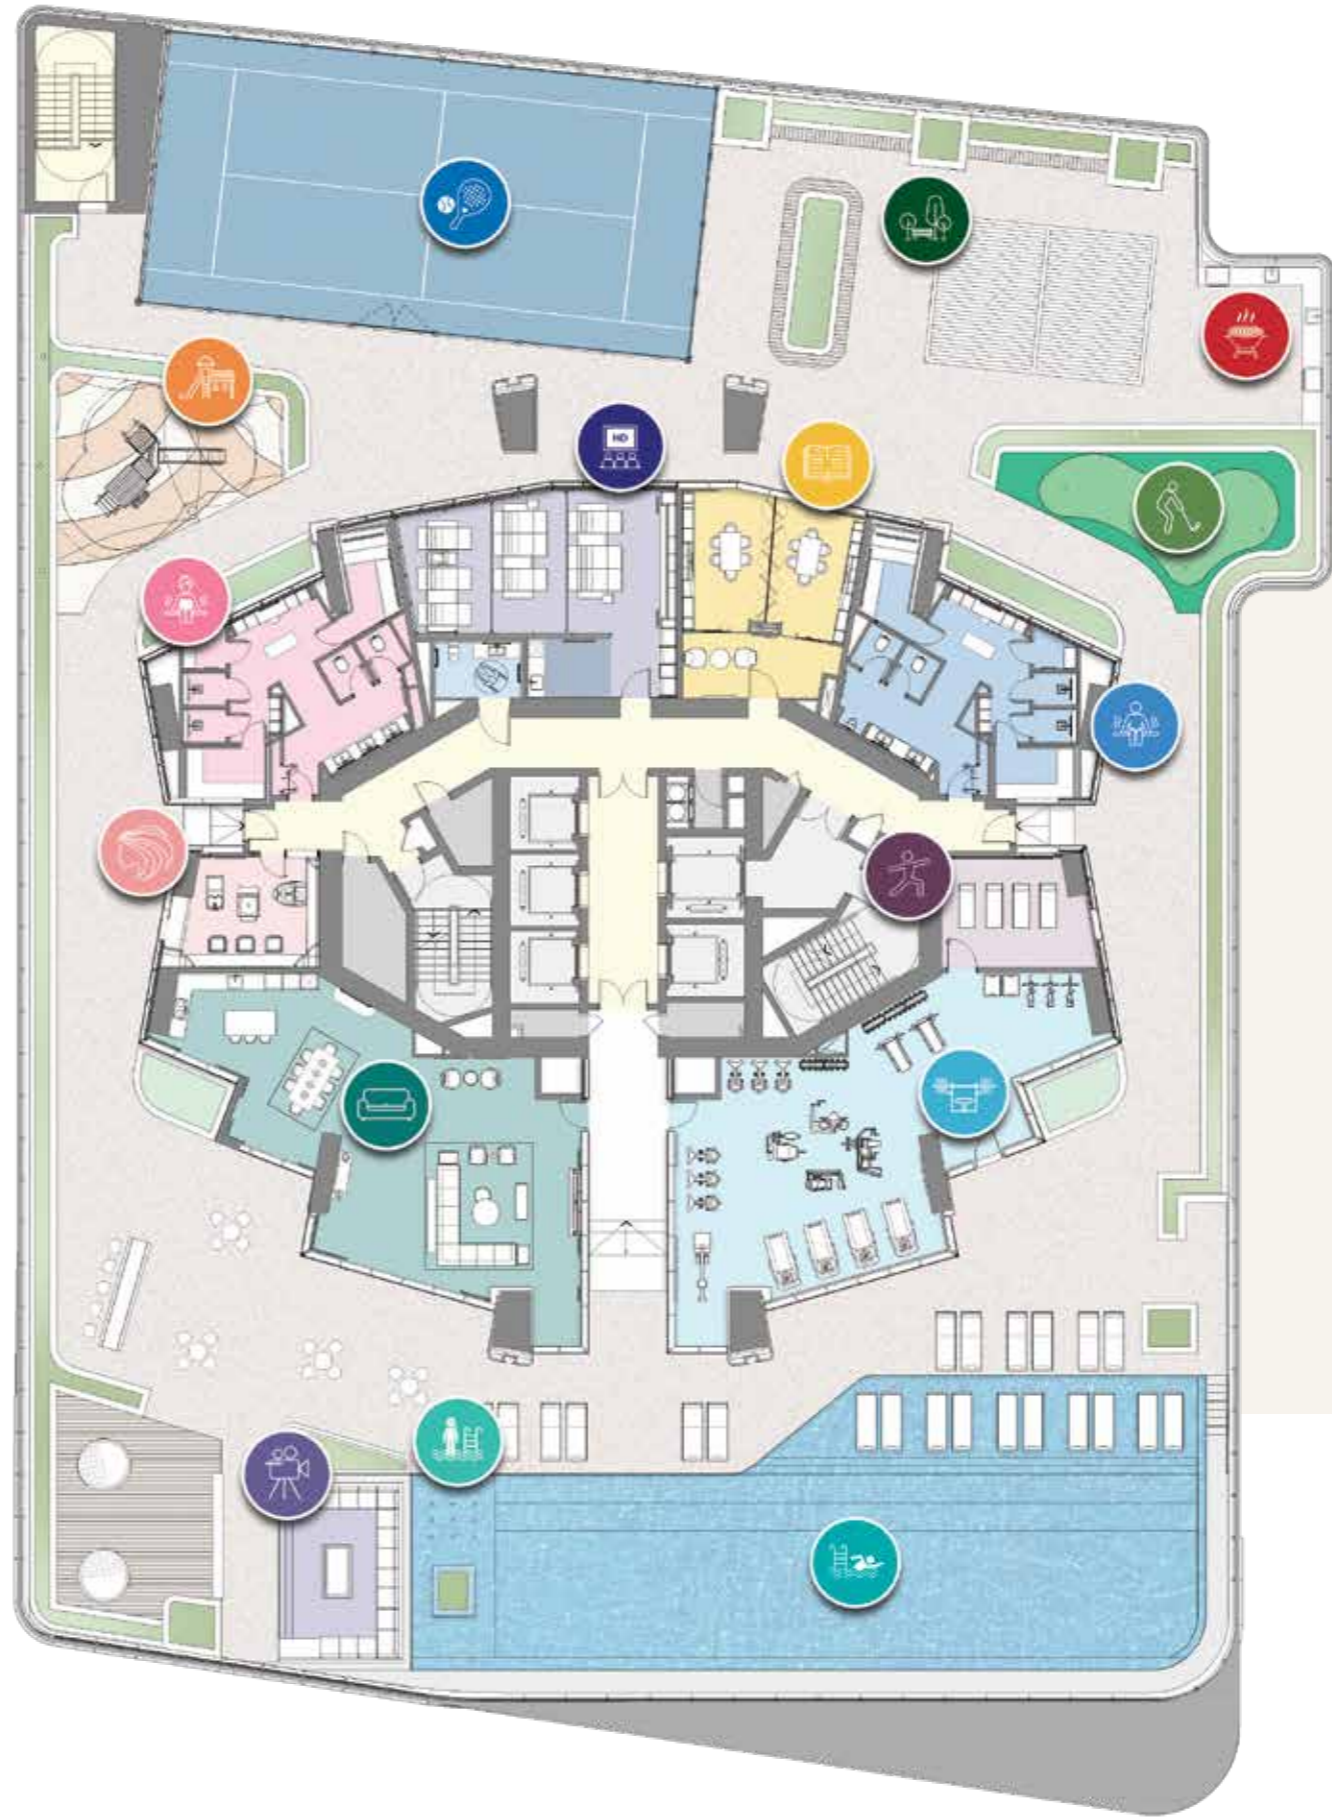

Experience breathtaking waterfront views while using the latest training equipment in the fitness center, private yoga rooms, or retreat into the

dedicated spa with sauna and steam rooms, with changing facilities for ladies and gents.

Invite your own beauticians to the Private Salon available to Residents Only.

Entertain or Host Private Events in the Luxury Residents Lounge, or have access to well equipped conference rooms. End your day with a movie in the state of the art Indoor Theatre, equipped with the latest in video equipment & Plush Seating.

A FULL FLOOR OF AMENITIES

OVER 27,000 SQ FT. OF AMENITIES EXCEEDS ALL EXPECTATIONS

-  Residents Lounge
-  Residents Beauty Salon
-  Ladies' Steam & Sauna
-  Indoor Movie Theatre
-  Conference & Study Rooms
-  Men's Steam & Sauna
-  Yoga Studio
-  Indoor Gym
-  Infinity Pool
-  Kids Splash Pool
-  Outdoor Cinema
-  Kids Play Area
-  Padel Court
-  Residence Gardens
-  BBQ & Dining Area
-  Golf Putting Green

**LIV
LUX**
 AMENITIES
 FLOORPLAN

Residents Lounge

Invite family and friends to your dedicated residents lounge. A luxurious extension of your own residence located at the center of the amenities floor.