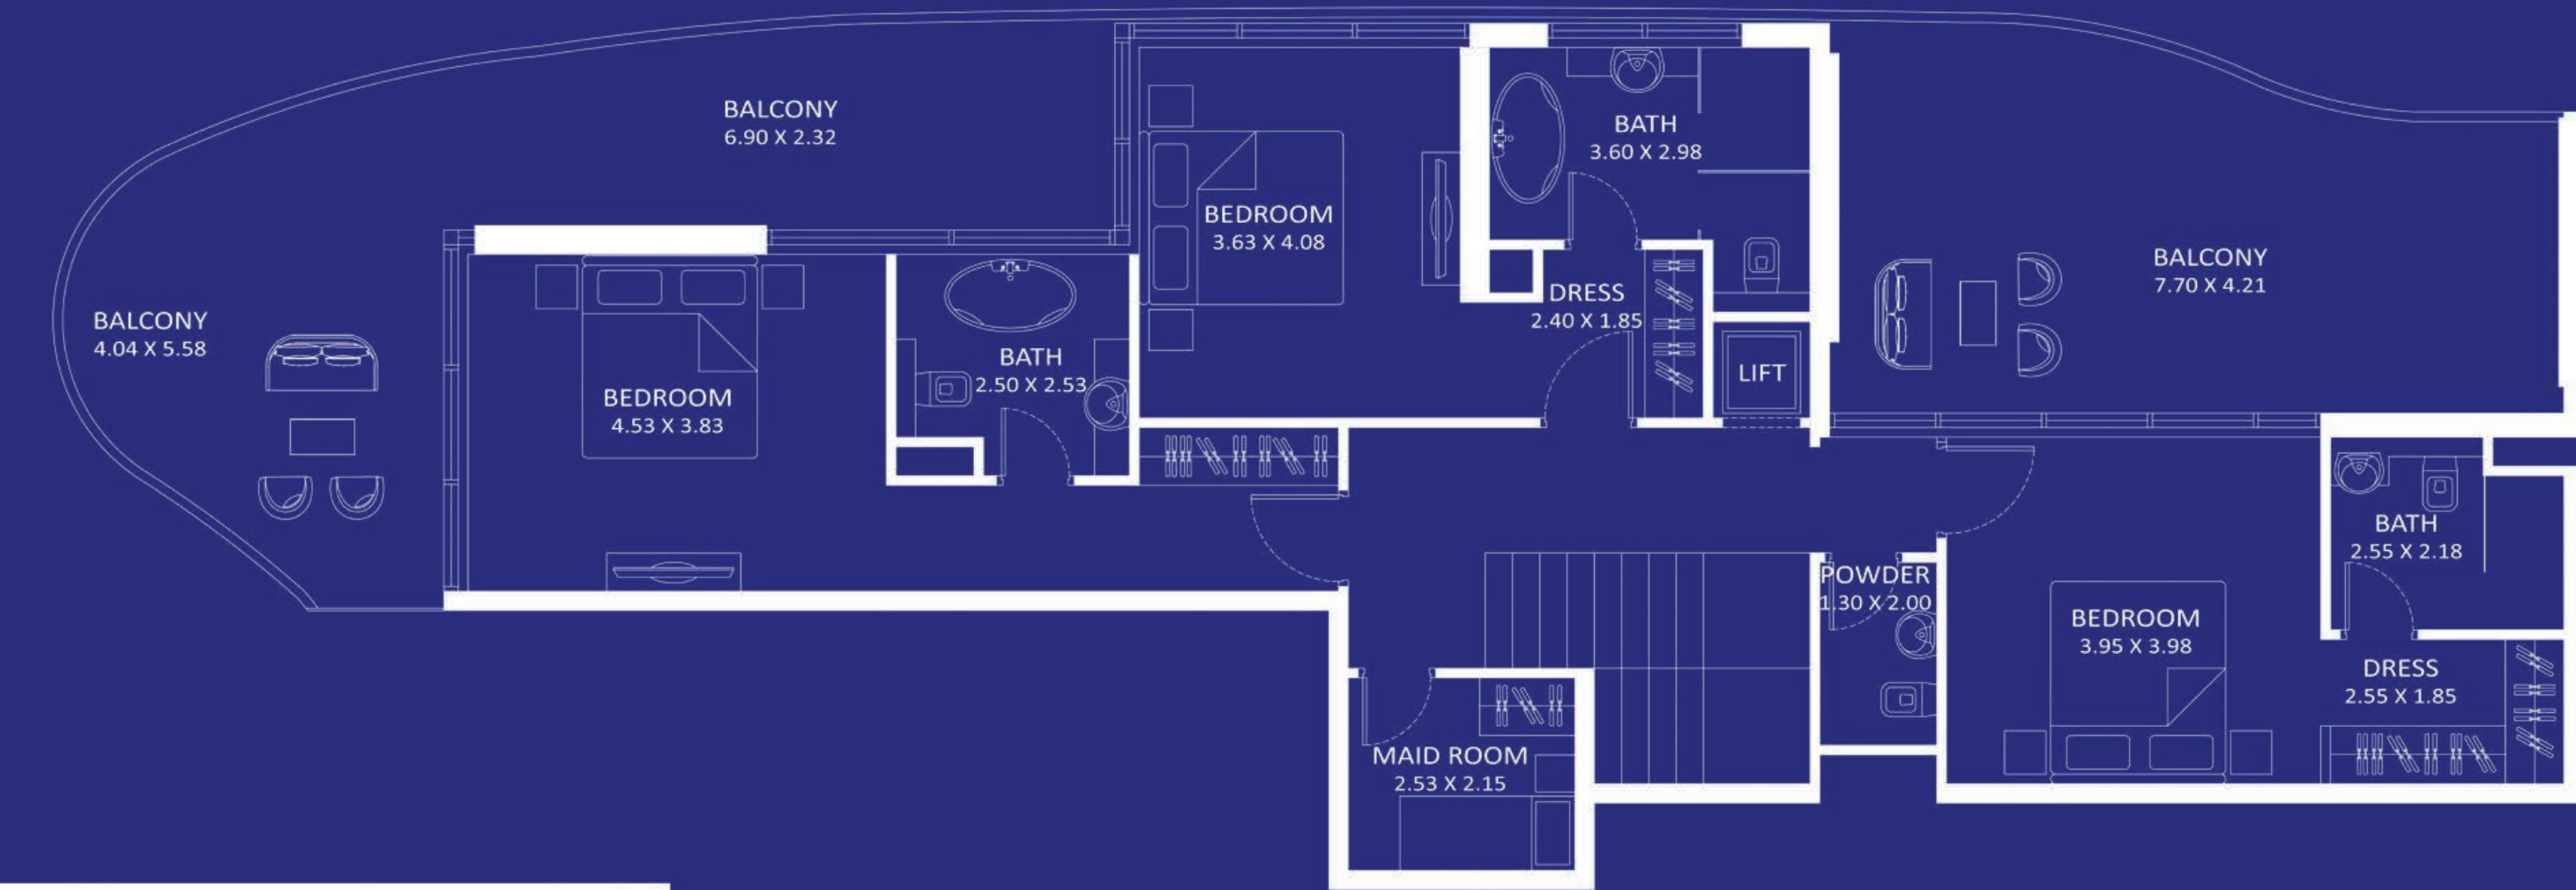

OCEANIC VILLA

4 BEDROOM TYPE - C

UPPER FLOOR

Floor

41