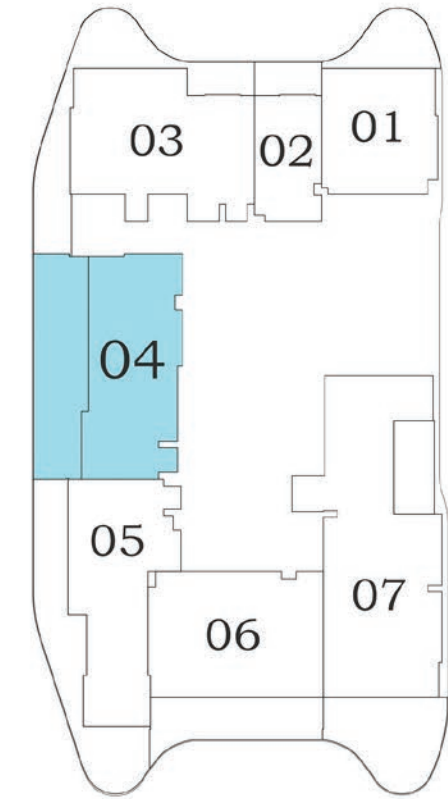

FEATURES :

Pool

Floor

1 - 21 & 23 - 42

Oceanz 3

2 BEDROOM TYPE - D

AREA (Sq.Ft)

Apartment
953 to 954