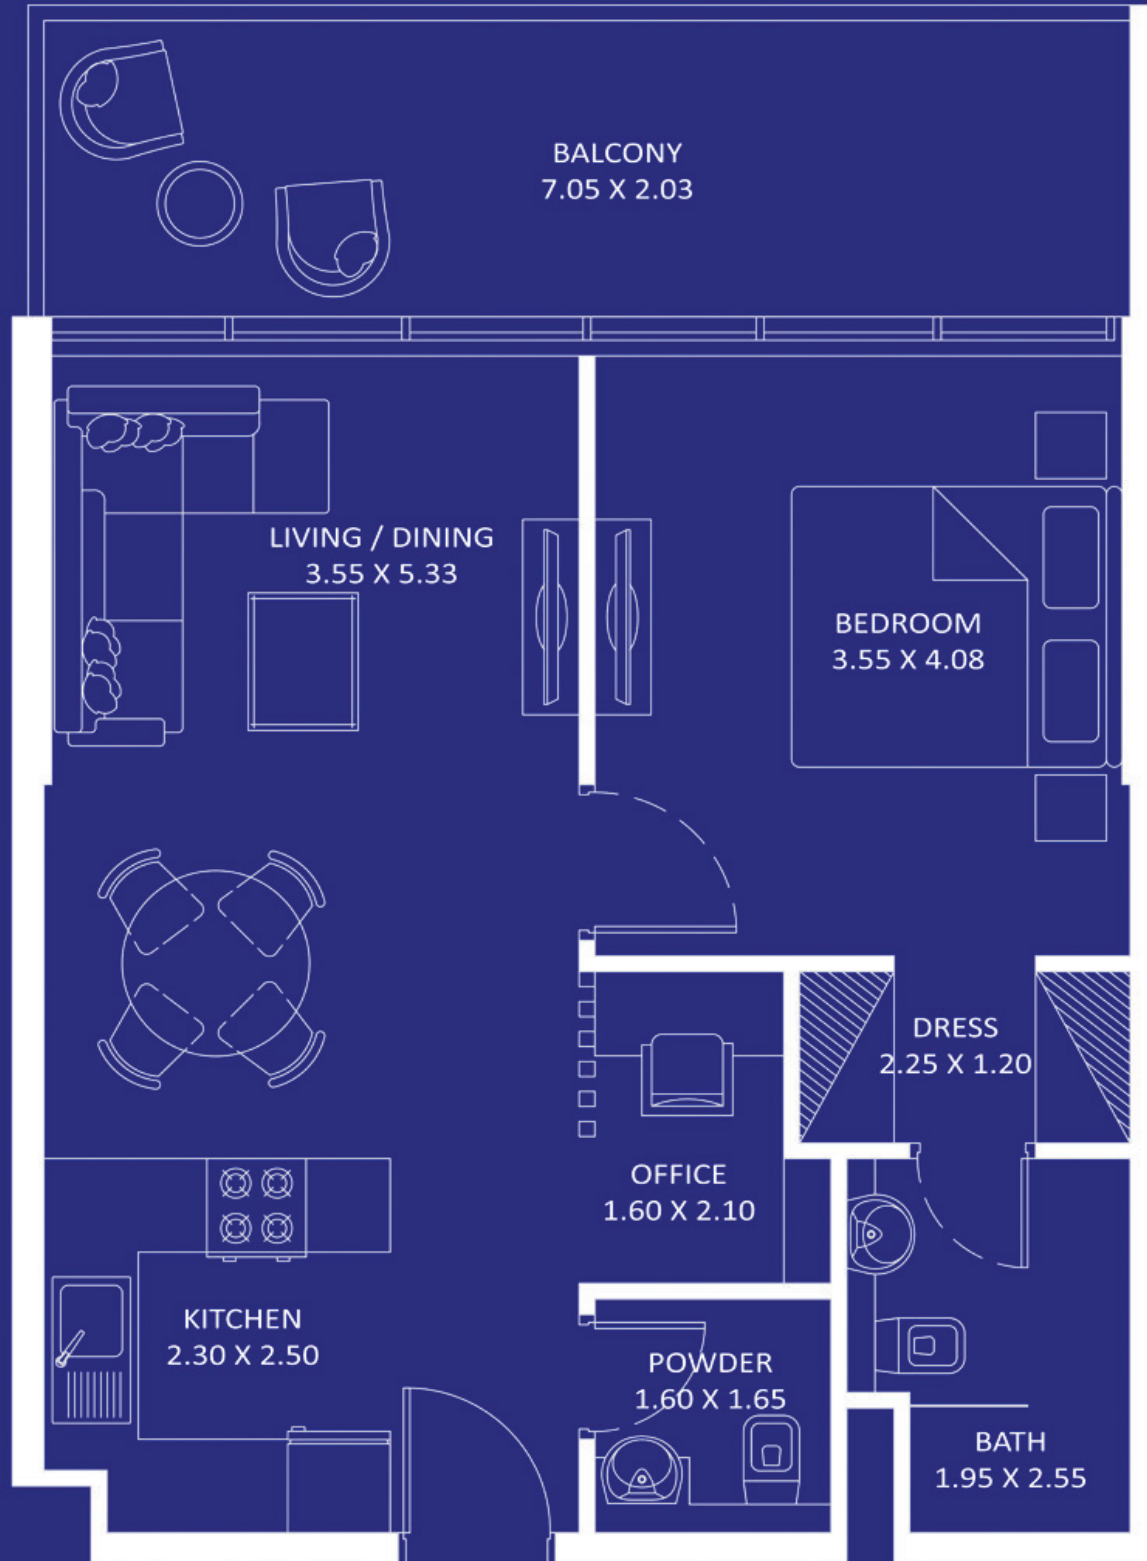

Oceanz 2

Oceanz 1

29 - 40

1 BEDROOM

TYPE - A

AREA (Sq.Ft)

Apartment
587 to 590

Balcony
129 to 159