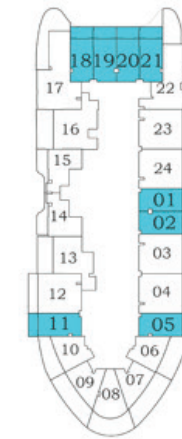

BY **DANUBE**

Floor Plans

STUDIO

TYPE - A

AREA (Sq.Ft)

Apartment
335 to 338

Balcony
76 to 95

Total
412 to 431

Floor

Oceanz 2

Oceanz 1

1

2

**3 - 21
&
23 - 28**

29 - 40

STUDIO