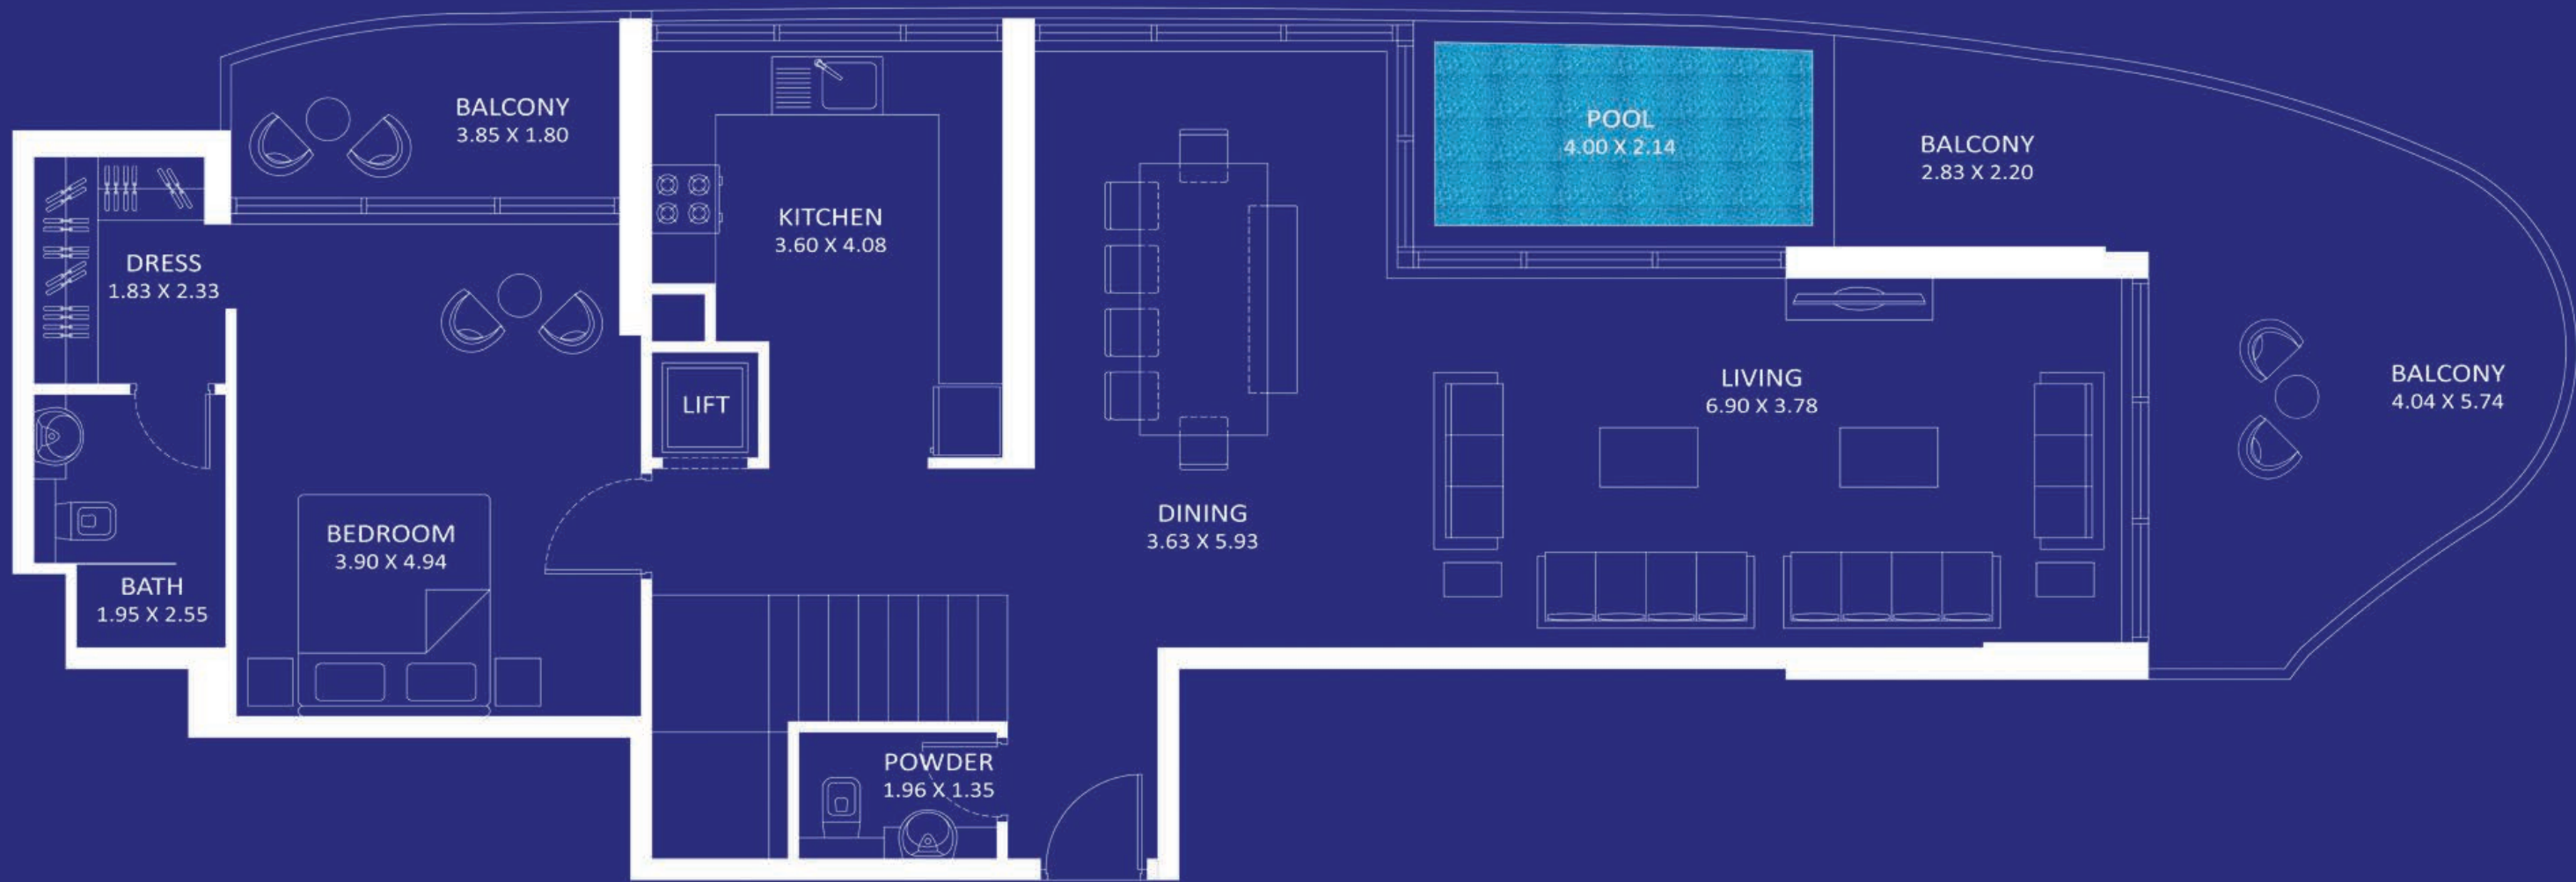

OCEANIC VILLA

4 BEDROOM TYPE - H

LOWER FLOOR

AREA (Sq.Ft)

Apartment
2,327
Balcony
848
Total
3,175

FEATURES :

- ☒ Pool
- ☒ Lift
- ☒ Multi Purpose Room

Price : AED 8,255,000

Interiors & Luxury Furnishing by :
Tonino Lamborghini Casa