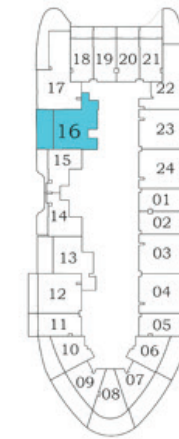

FEATURES :

☒ Office

Floor

Oceanz 2

Oceanz 1

1