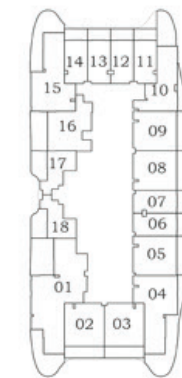

Oceanz 2

Oceanz 1

2

**3 - 21
&
23 - 28**

29 - 40

PRESIDENTIAL STUDIO

AREA (Sq.Ft)

Apartment
351