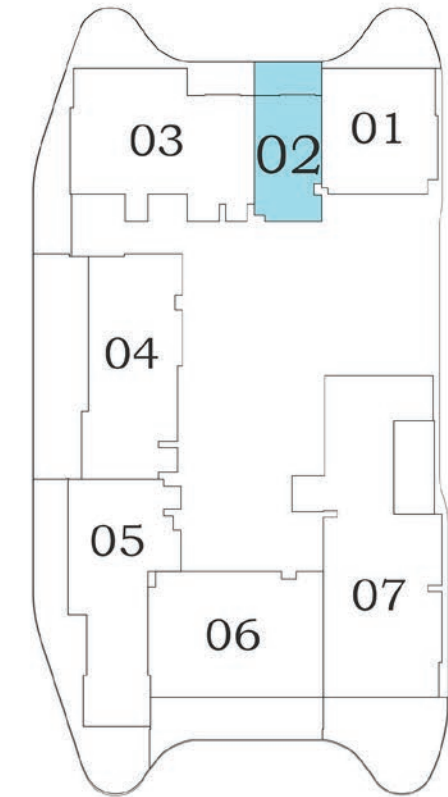

Oceanz

BY **DANUBE**

TOWER 3

Floor Plans

STUDIO

AREA (Sq.Ft)

Apartment

338

Balcony

90

Total

429

Floor

1 - 21 & 23 - 42

Oceanz 3

PRESIDENTIAL SUITE

Floor

1 - 21 & 23 - 42

AREA (Sq.Ft)

Apartment
582

Balcony
178

Total
760

FEATURES :

- Office
- Pool