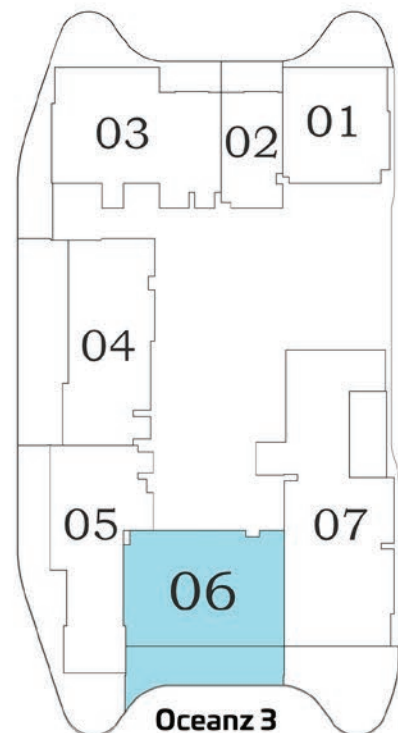

Floor

1 - 21 & 23 - 42

AREA (Sq.Ft)

Apartment
582

Balcony
178

Total
760

FEATURES :

- Office
- Pool

Oceanz 3

2 BEDROOM TYPE - A

AREA (Sq.Ft)

Apartment

884

Balcony

313

Total

1,197

FEATURES :

- Pool
- Store

Floor

1 - 21 & 23 - 42

2 BEDROOM TYPE - B

Floor **1 - 21 & 23 - 42** 

AREA (Sq.Ft)