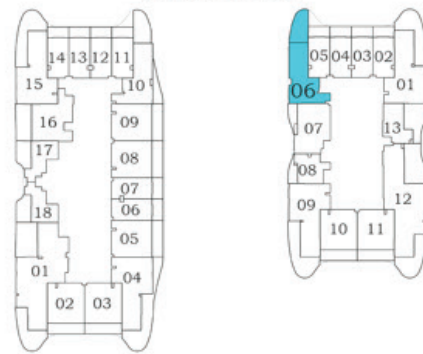

PRESIDENTIAL SUITE - B

Floor

3 - 21 & 23 - 28

(23 - 28 WITH POOL)

Oceanz 2

Oceanz 1

29 - 40

(29 - 40 WITH POOL)