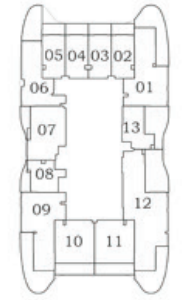

AREA (Sq.Ft)

Apartment
329 to 332

Balcony
152 to 154

Total
481 to 486

Floor

Oceanz 2

Oceanz 1

29 - 40