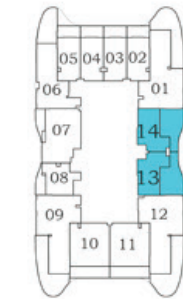

**3 - 21
&
23 - 28**