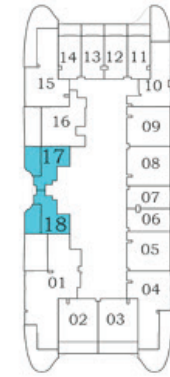

AREA (Sq.Ft)

Apartment
329 to 332

Balcony
152 to 154

Total
481 to 486

Floor

Oceanz 2

Oceanz 1

29 - 40