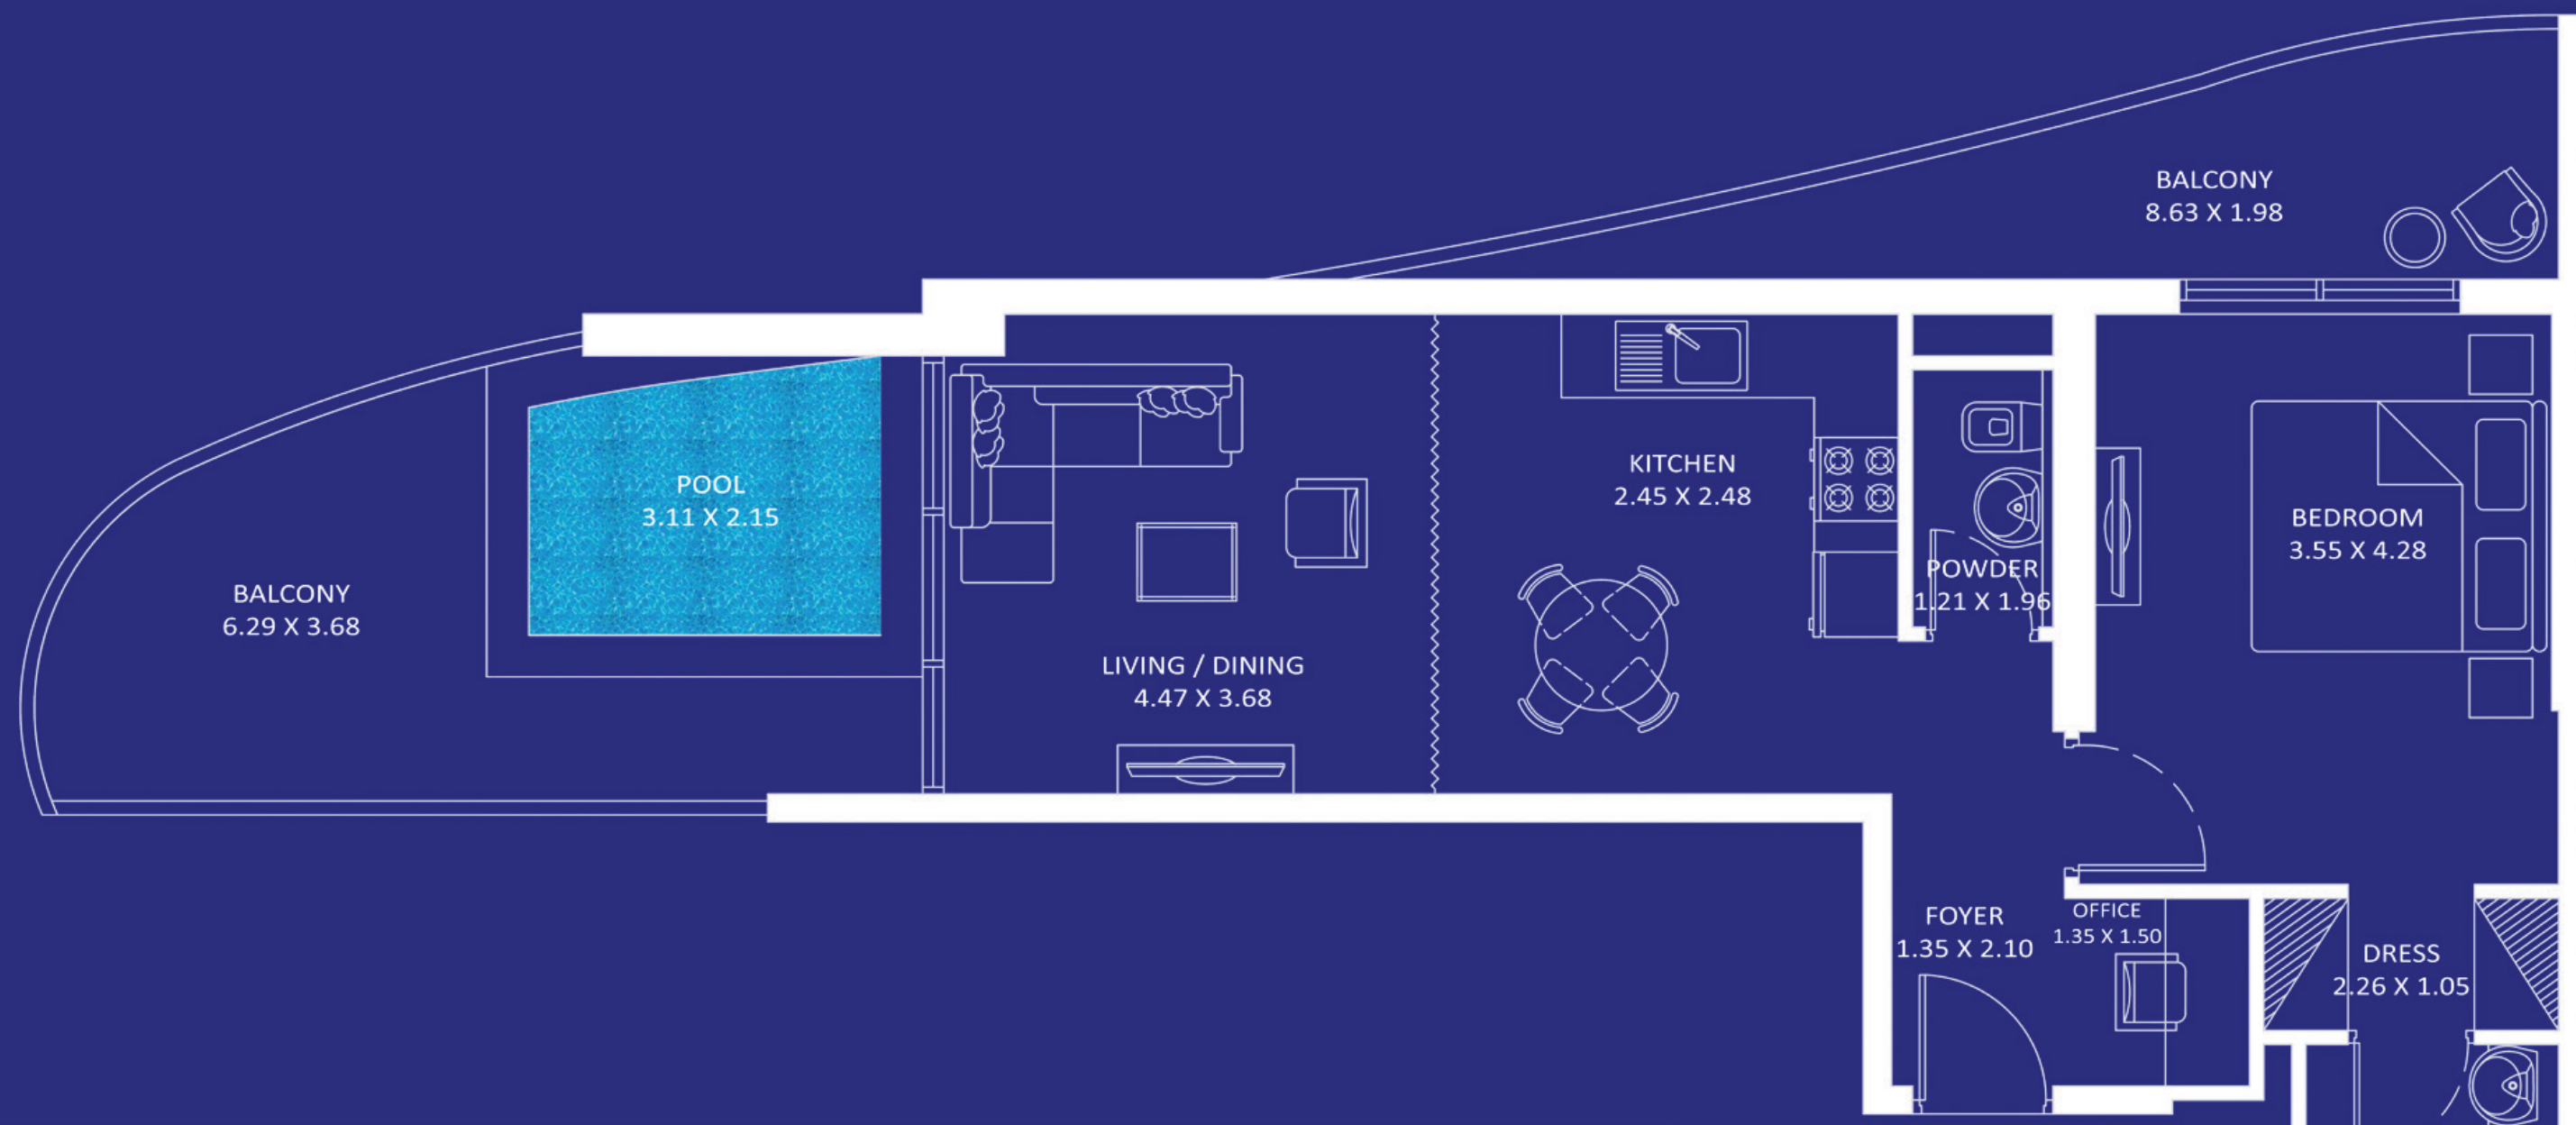

PRESIDENTIAL SUITE - C

1. **Pool**
2. ☒ 1
   - ☐ 2
   - ☐ 3 - 21
   - ☒ 23 - 28
   - ☒ 29 - 40

AREA (Sq.Ft)

Apartment
606 to 608

Balcony
308 to 310

Total
915 to 917

FEATURES :

- ☒ Pool
- ☒ Office
- ☒ Convertible 2BHK