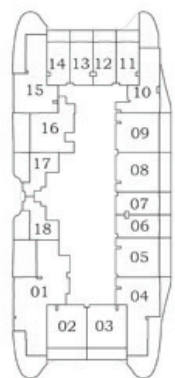

Balcony
593

Total
1,804

FEATURES :

- Pool
- Maid Room

Floor

29 - 40

Oceanz 2

Oceanz 1