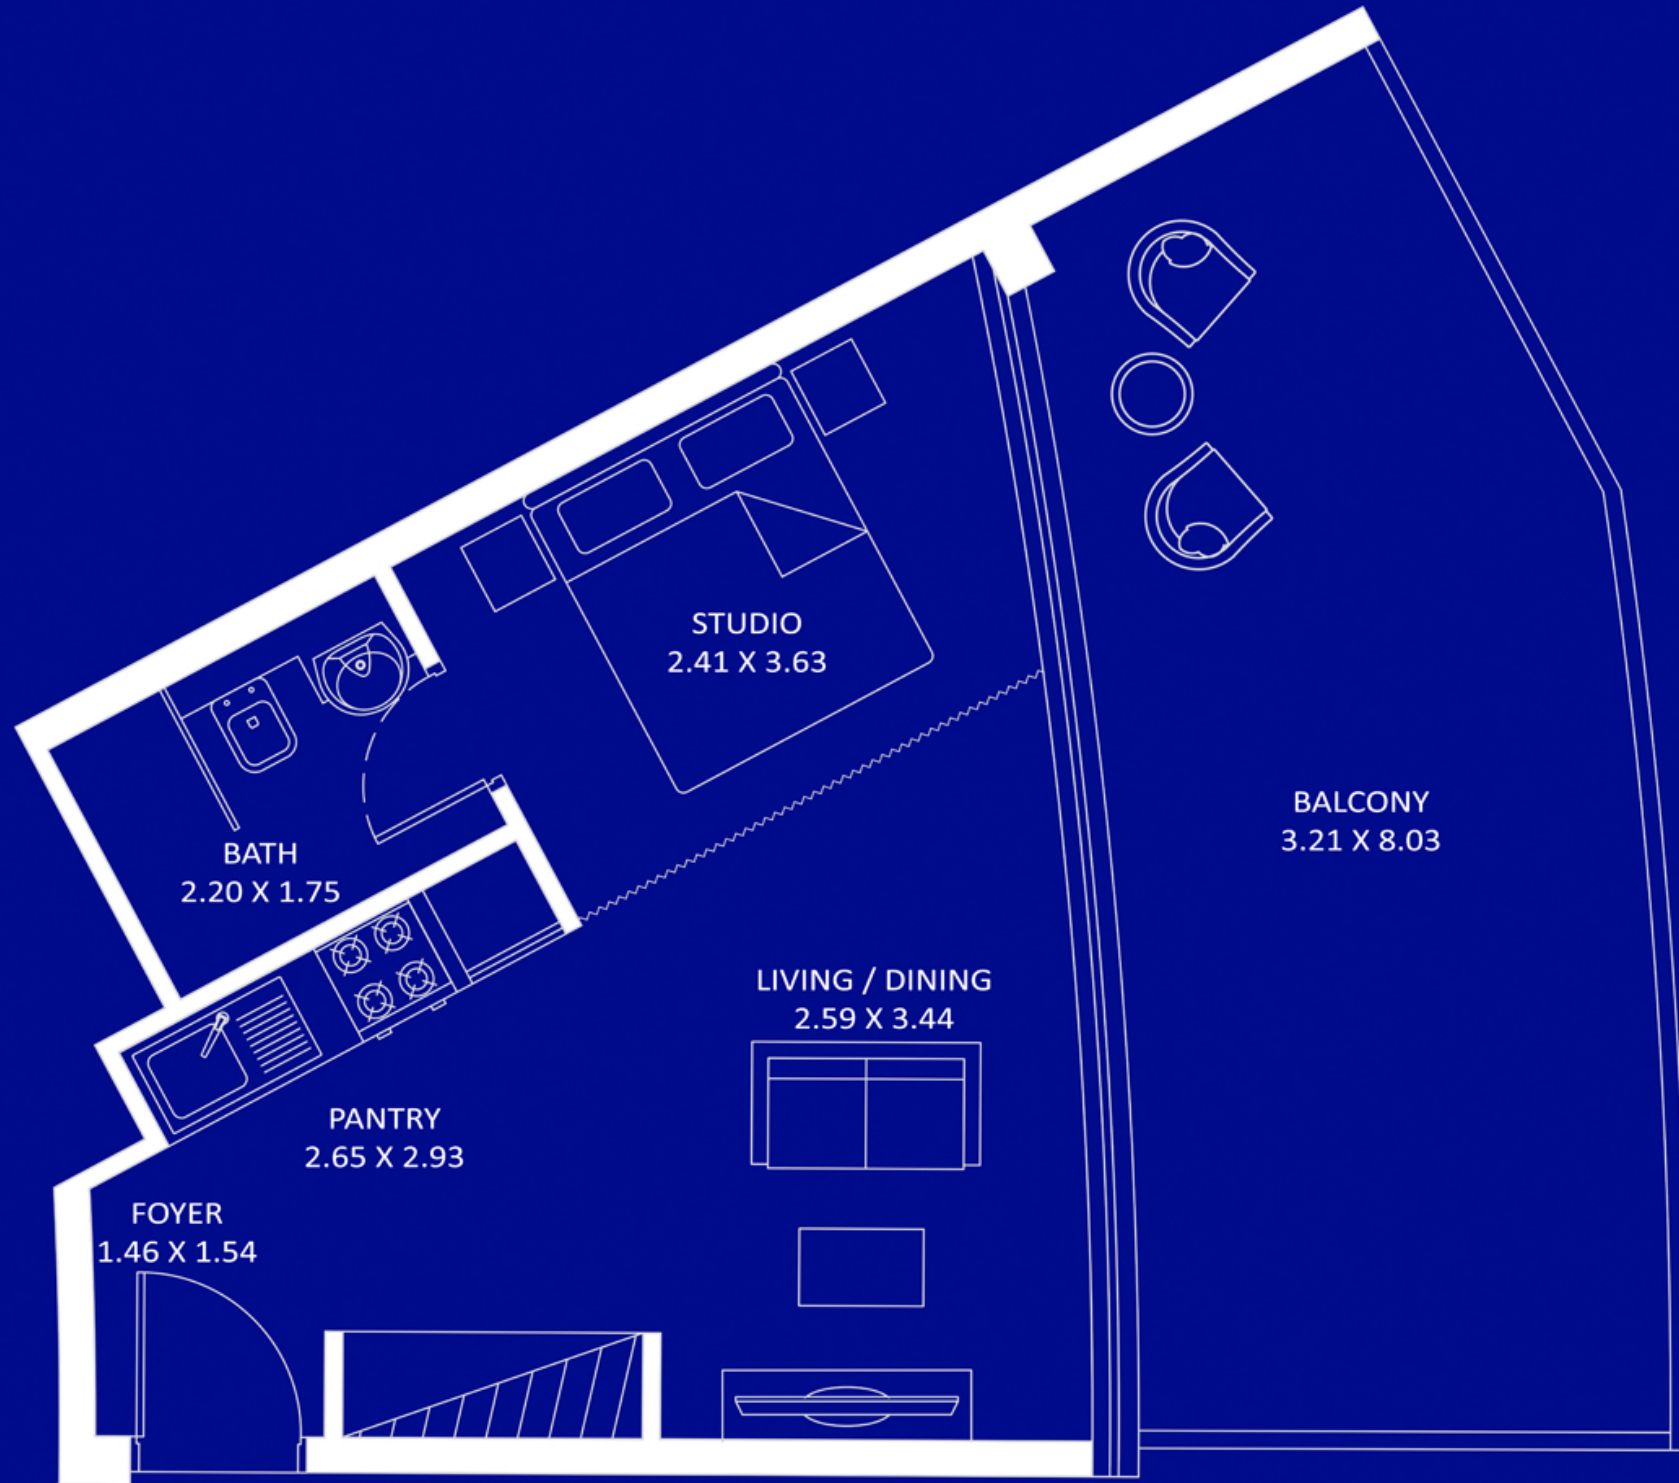

PLATINUM

STUDIO - A

AREA (Sq.Ft)

Apartment

341

Balcony

214 to 250

Total

556 to 592

FEATURES :

☒ Convertible 1BHK

Floor

Oceanz 2

Oceanz 1

1

2