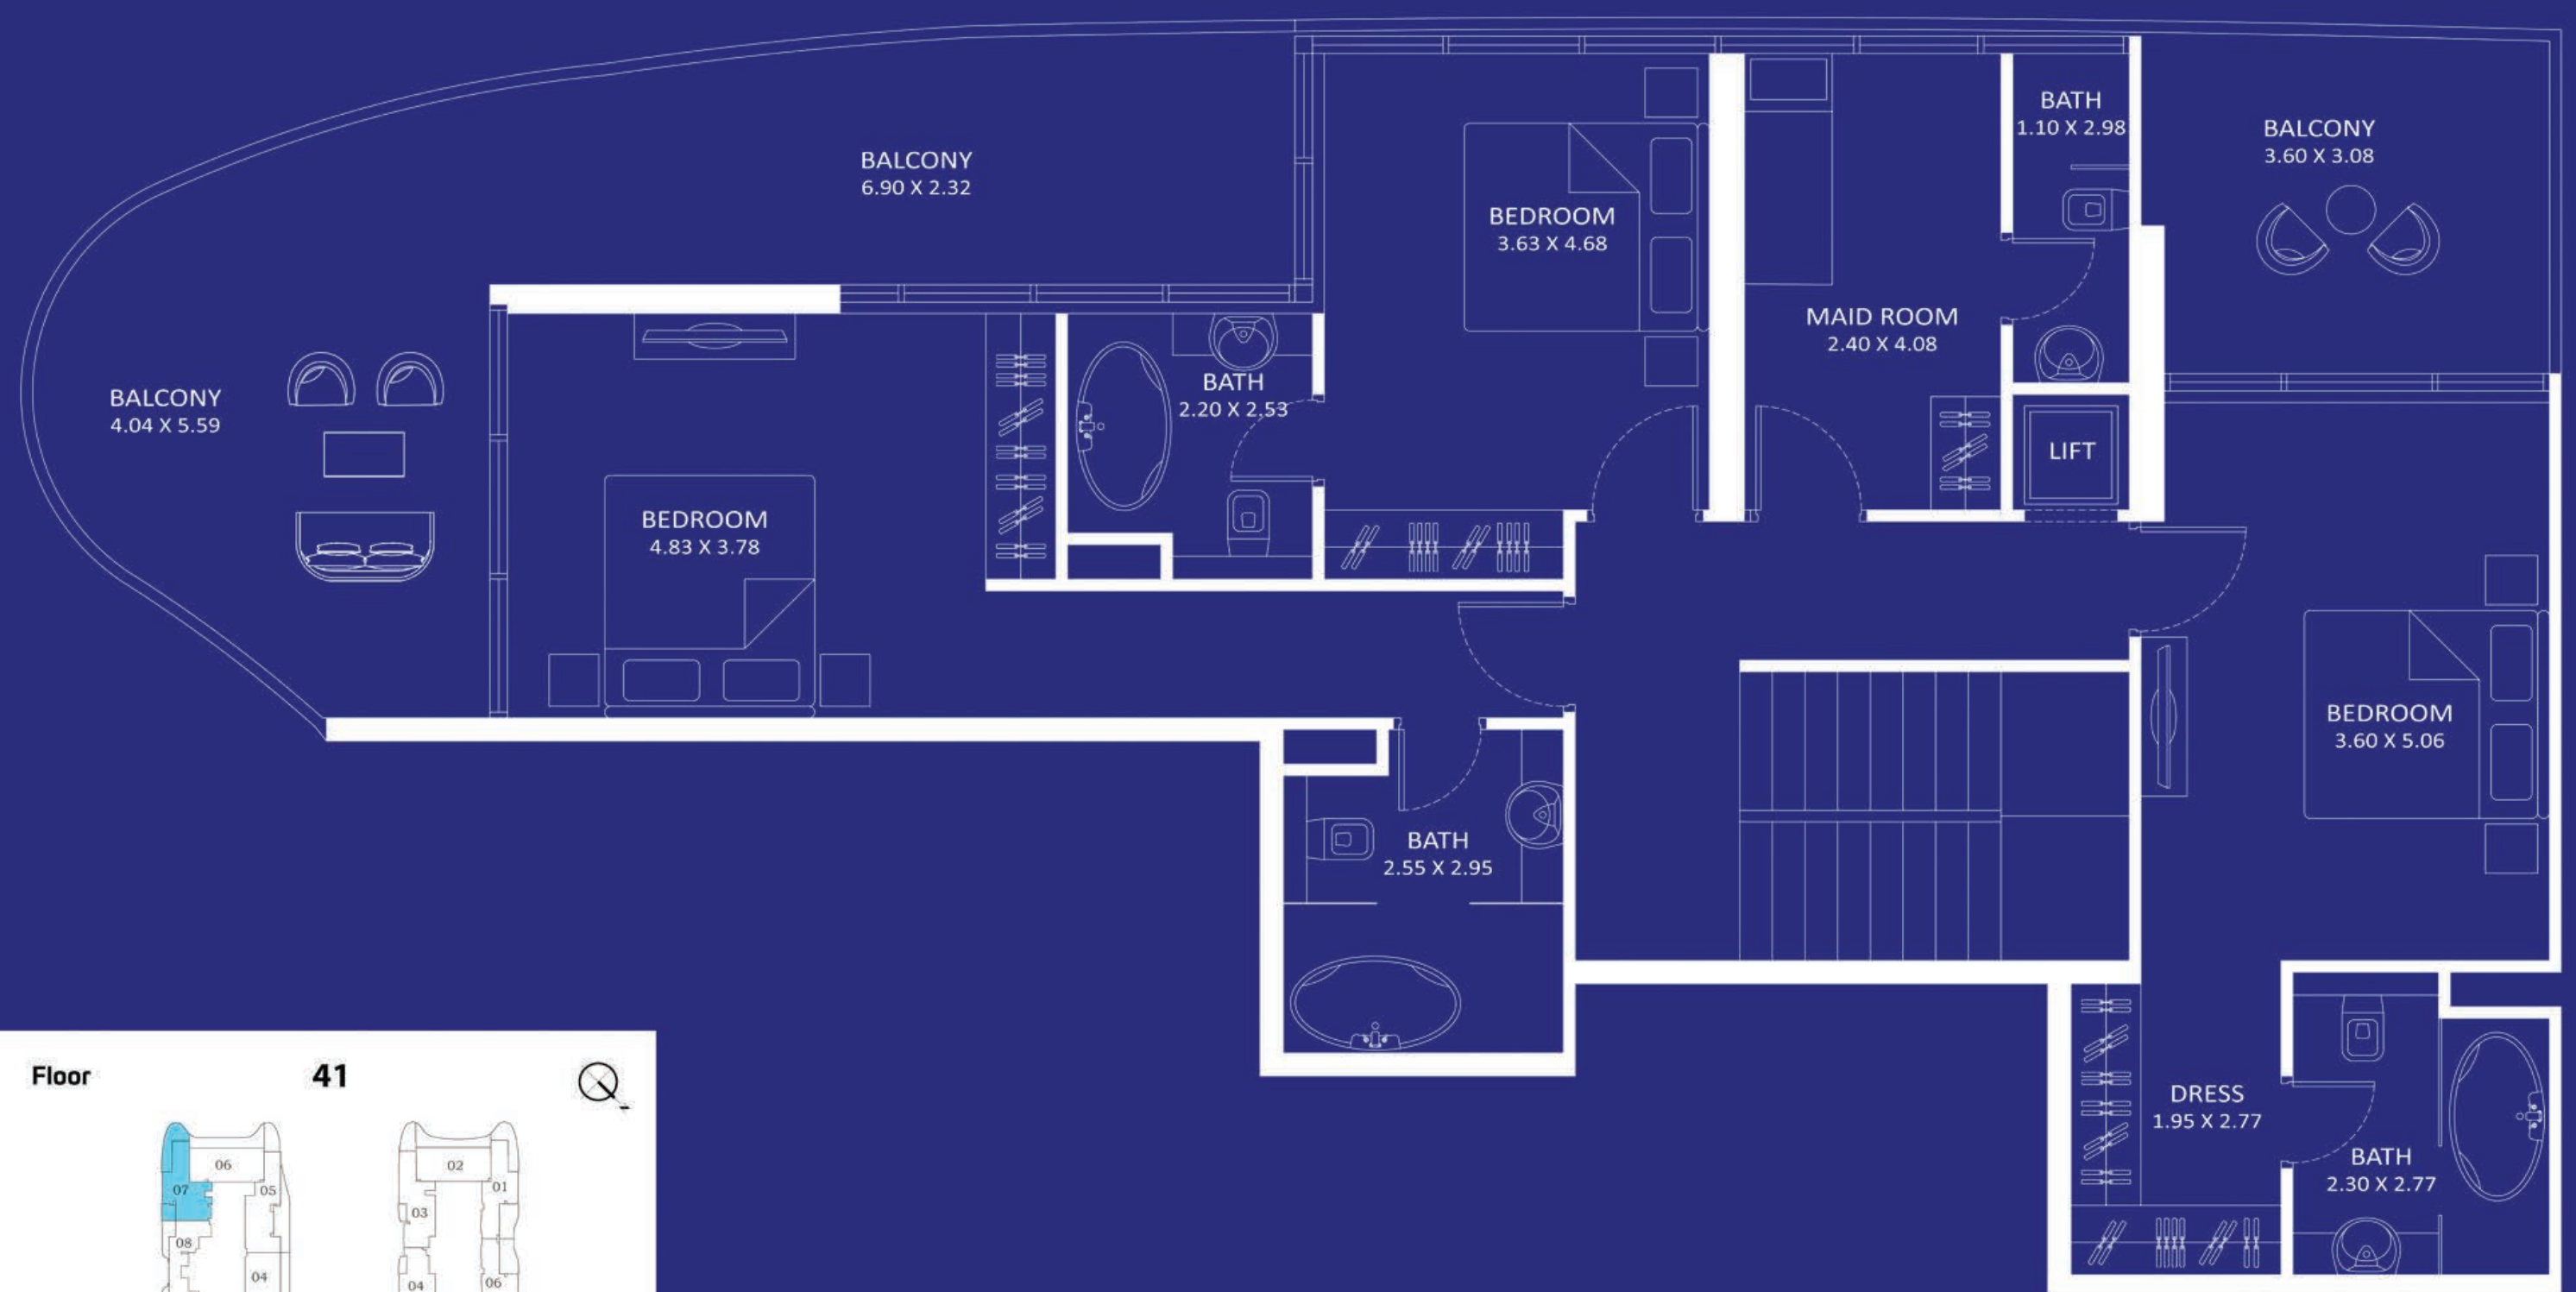

OCEANIC VILLA

4 BEDROOM TYPE - F

UPPER FLOOR

Floor

41