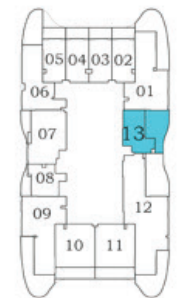

PRESIDENTIAL STUDIO

AREA (Sq.Ft)

Apartment
351

Balcony
264

Total
615

FEATURES :

- ☒ Pool
- ☒ Convertible 1BHK

Floor

Oceanz 2

Oceanz 1

2

**3 - 21
&
23 - 28**

29 - 40