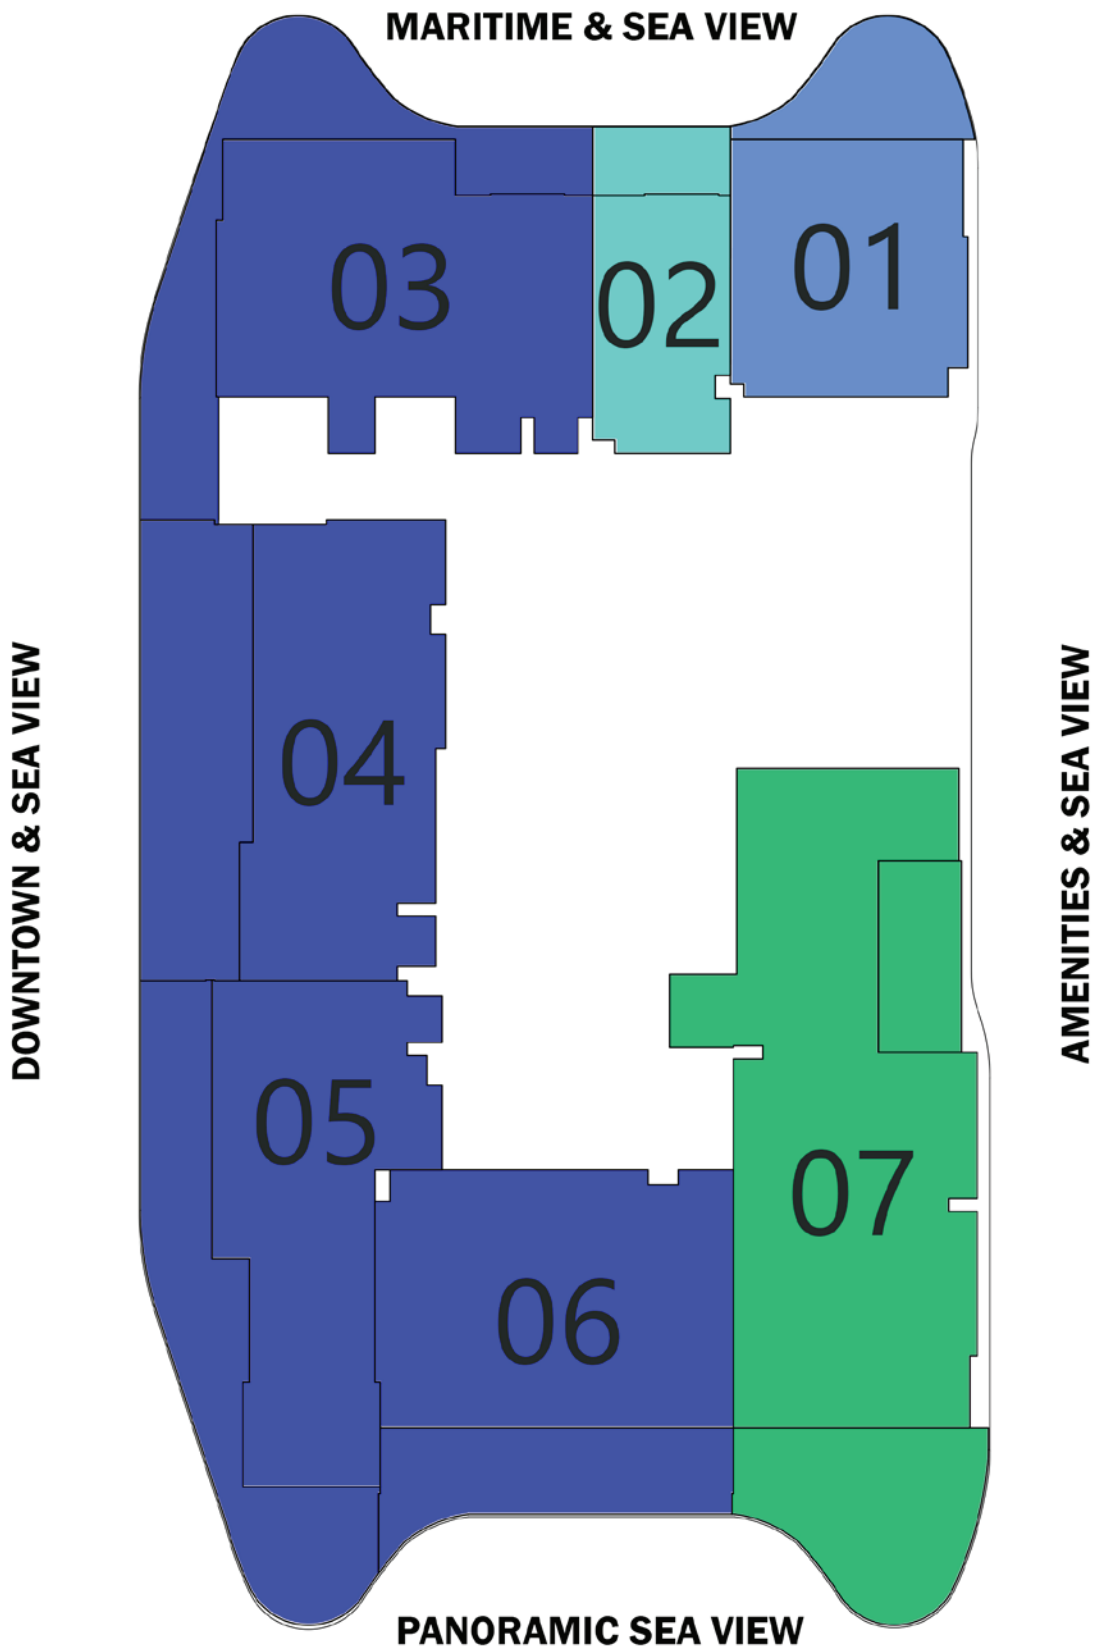

1ST - 21ST & 23RD - 42ND FLOOR

- STUDIO
- 1 BEDROOM
- 2 BEDROOM
- 3 BEDROOM

Oceanz 3