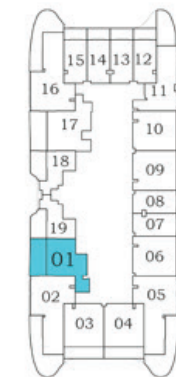

3 - 21
&
23 - 28