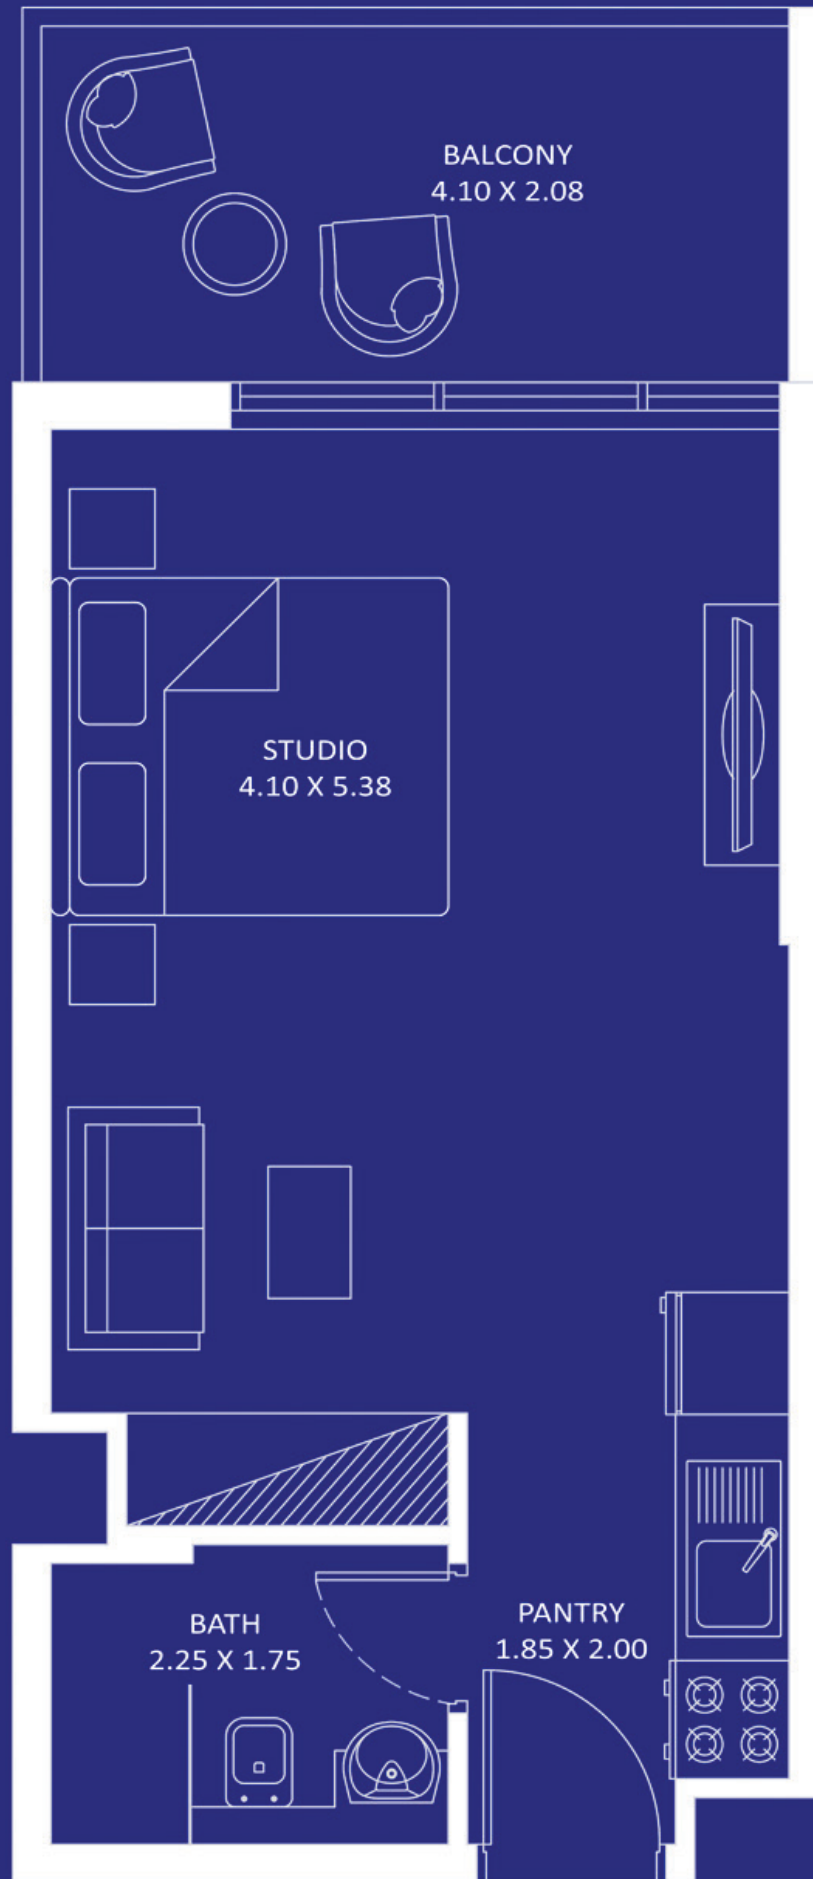

STUDIO

TYPE - A

AREA (Sq.Ft)

Apartment
335 to 338

Balcony
76 to 95

Total
412 to 431

Floor

Oceanz 2

Oceanz 1

1

2

**3 - 21
&
23 - 28**

29 - 40