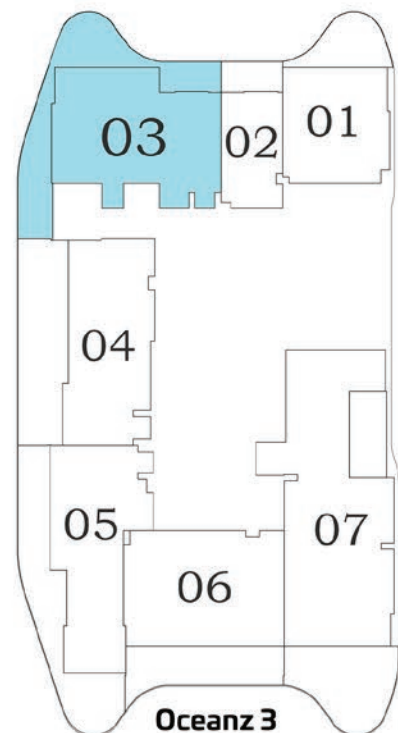

2 BEDROOM TYPE - D

AREA (Sq.Ft)

Apartment
953 to 954

Balcony
486 to 487

Total
1,440

FEATURES :

☒ Pool

Floor **1 - 21 & 23 - 42**