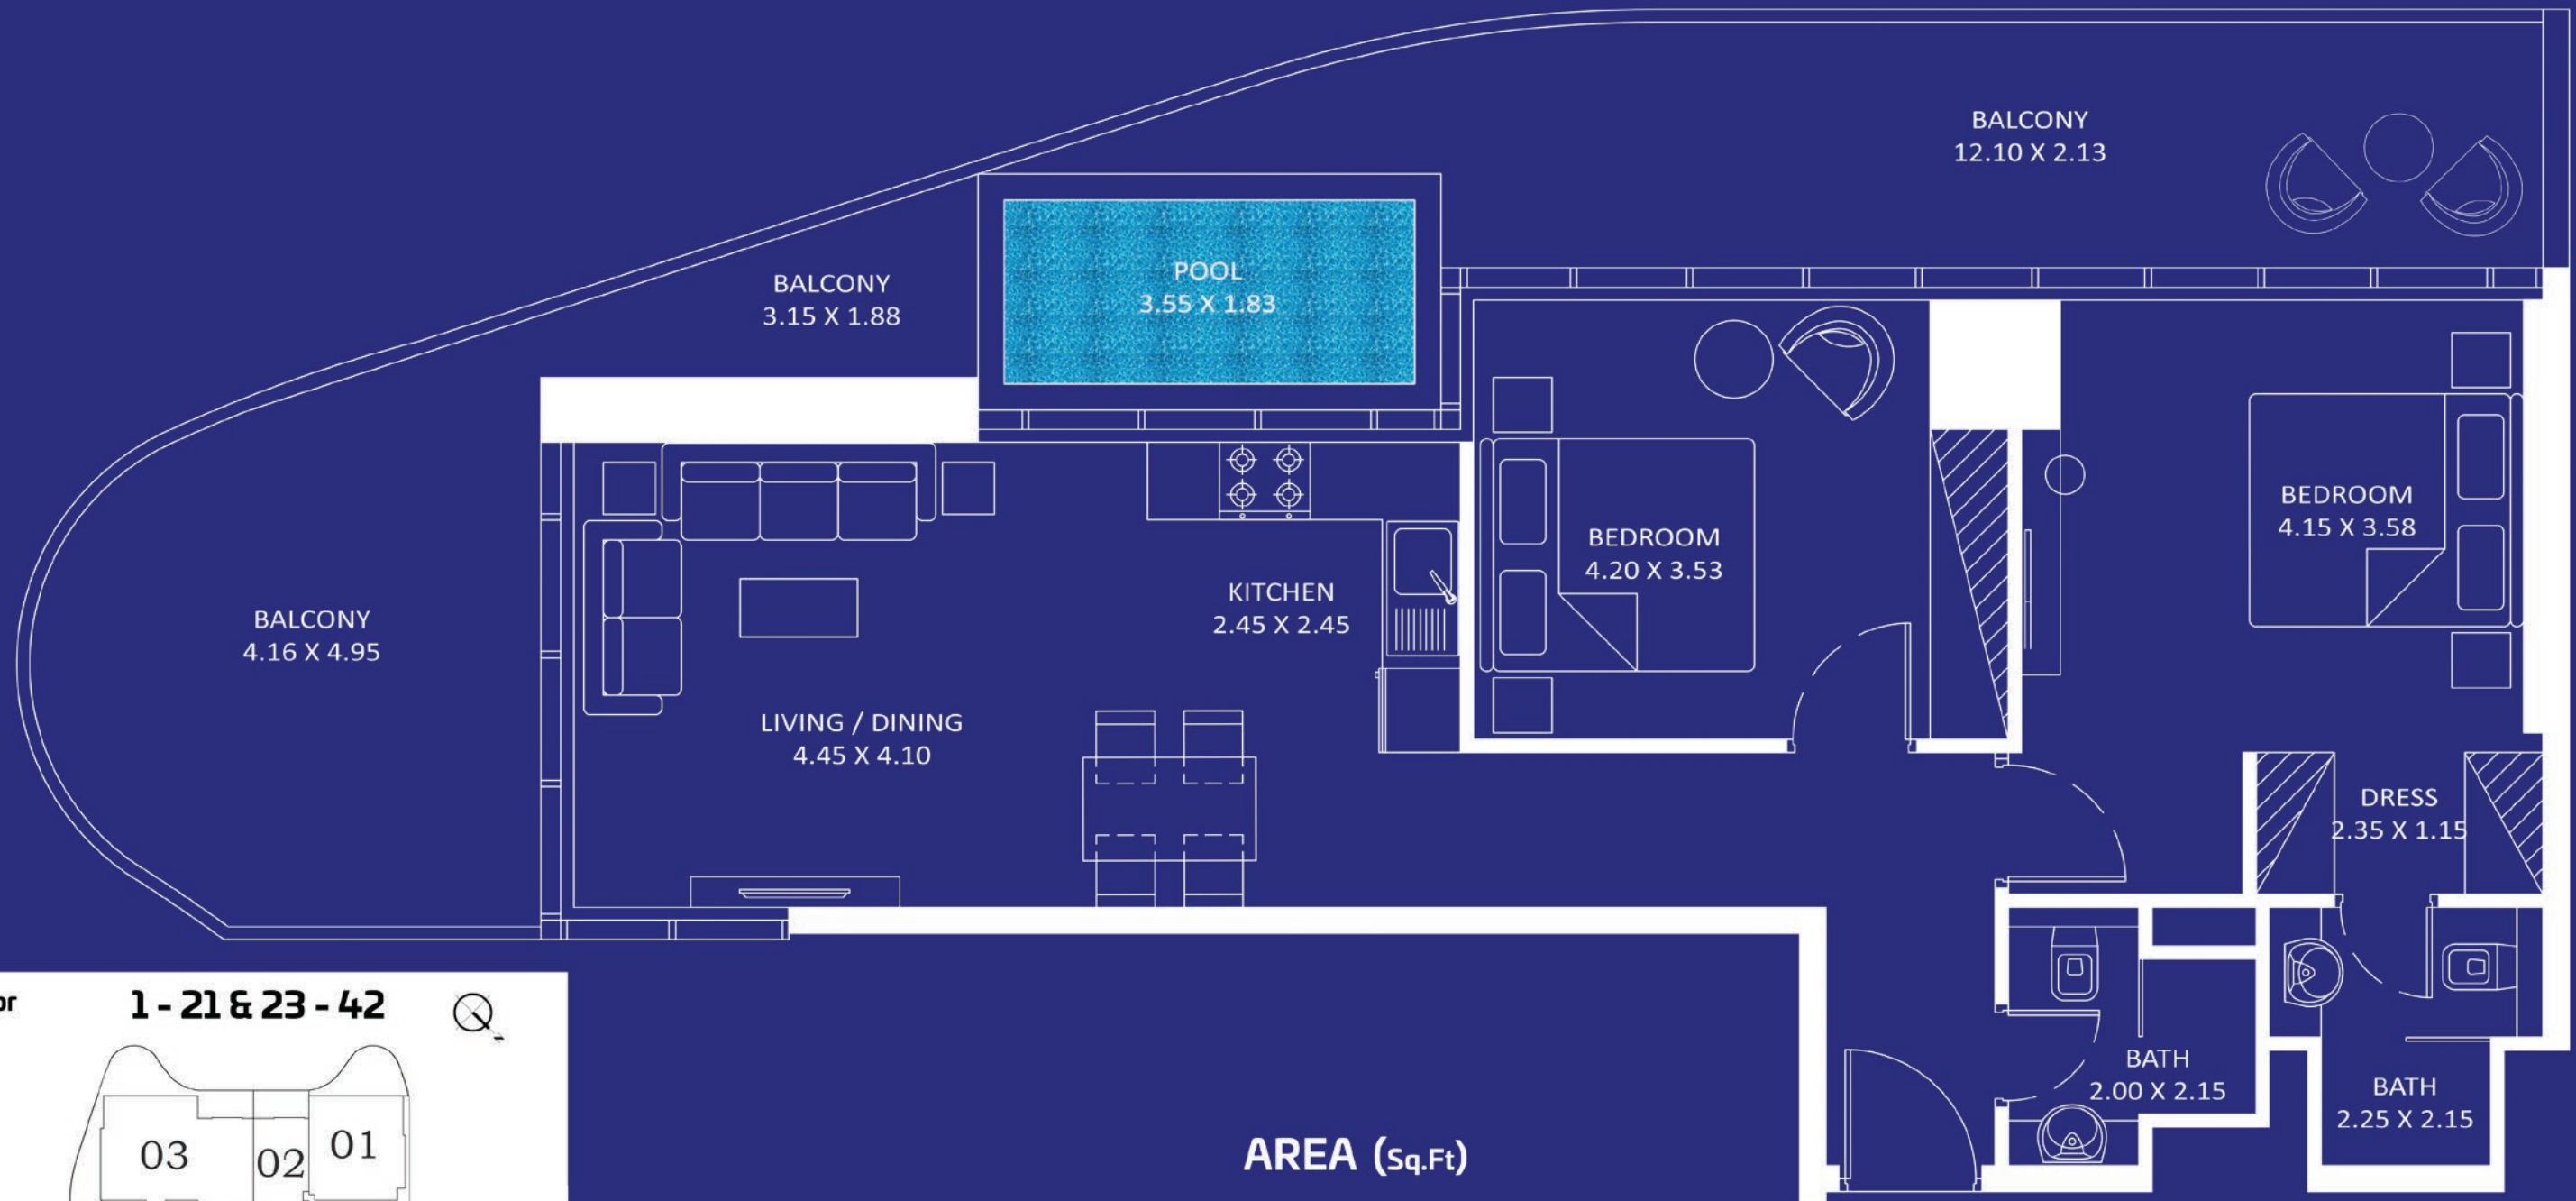

1,197

FEATURES :

- Pool
- Store

Floor

1 - 21 & 23 - 42

2 BEDROOM TYPE - B

Floor **1 - 21 & 23 - 42** 

AREA (Sq.Ft)