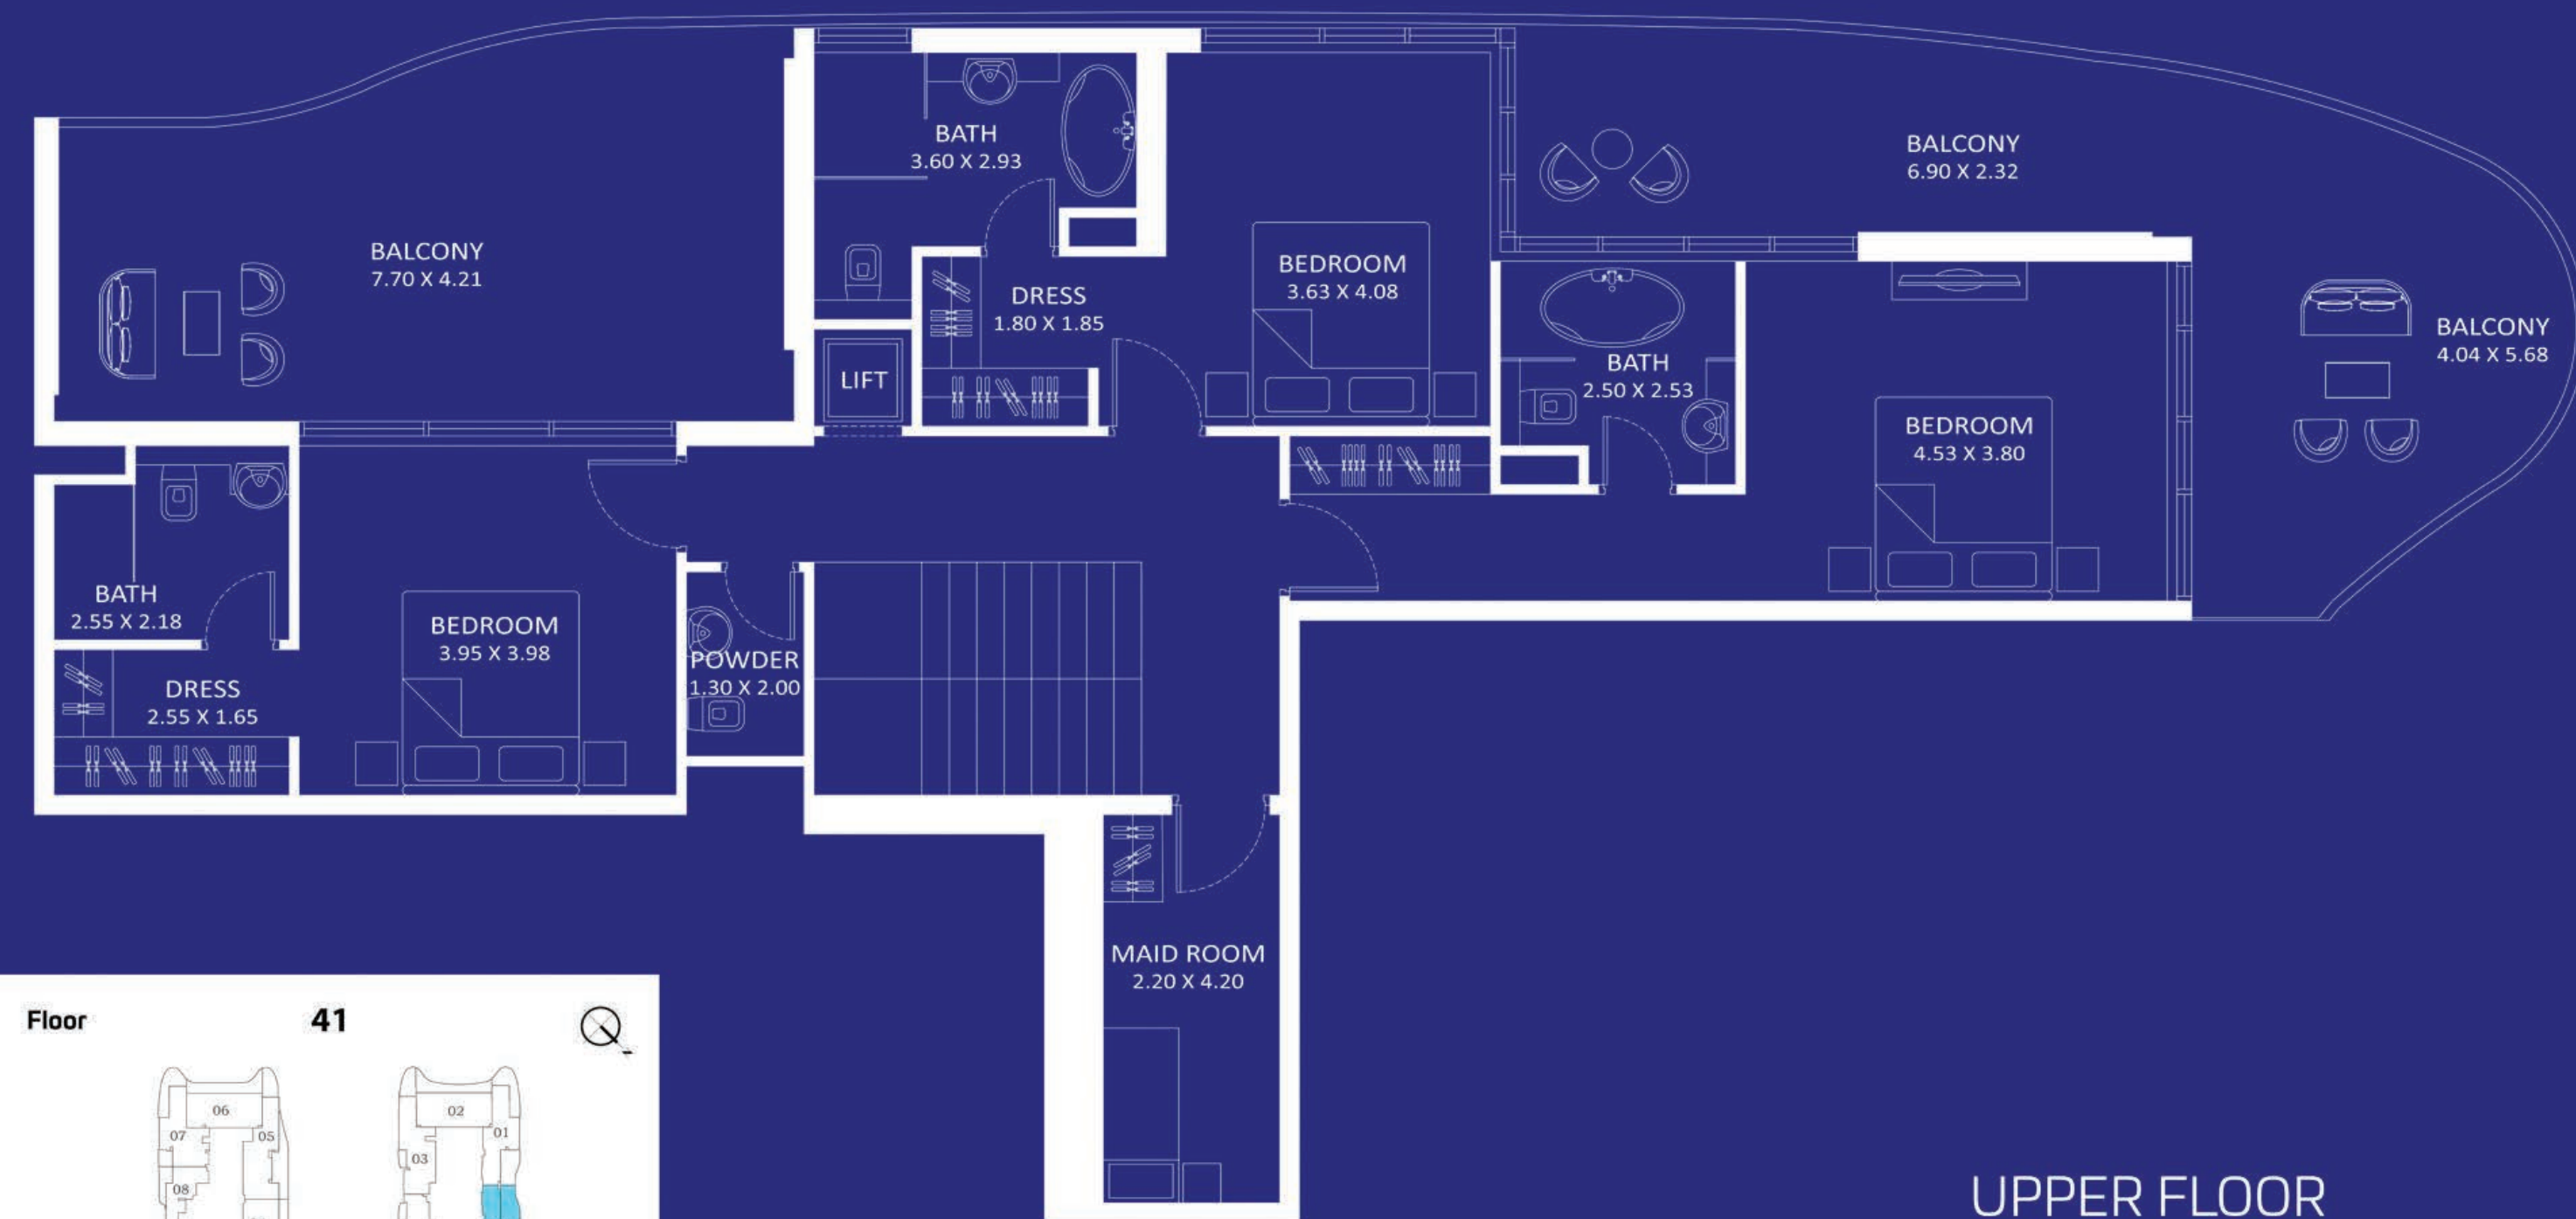

OCEANIC VILLA

4 BEDROOM TYPE - B

UPPER FLOOR

Floor

41

Oceanz 2

Oceanz 1