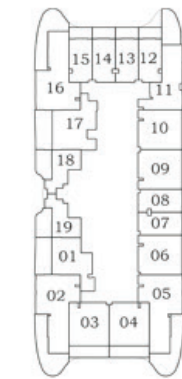

Oceanz 2

Oceanz 1

2

**3 - 21
&
23 - 28**

29 - 40

PRESIDENTIAL STUDIO

AREA (Sq.Ft)

Apartment
351