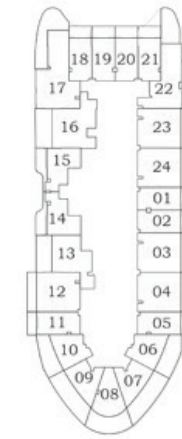

AREA (Sq.Ft)

Apartment
321 to 323

Balcony
77 to 79

Total
400

Floor

Oceanz 2

Oceanz 1

2