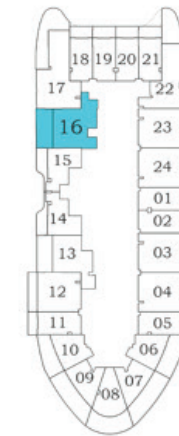

GARDEN SUITE

AREA (Sq.Ft)

Apartment
644 to 645

Balcony
228 to 229

Total
872 to 874

FEATURES :

☒ Office

Floor

Oceanz 2

Oceanz 1

1

2

3 - 21