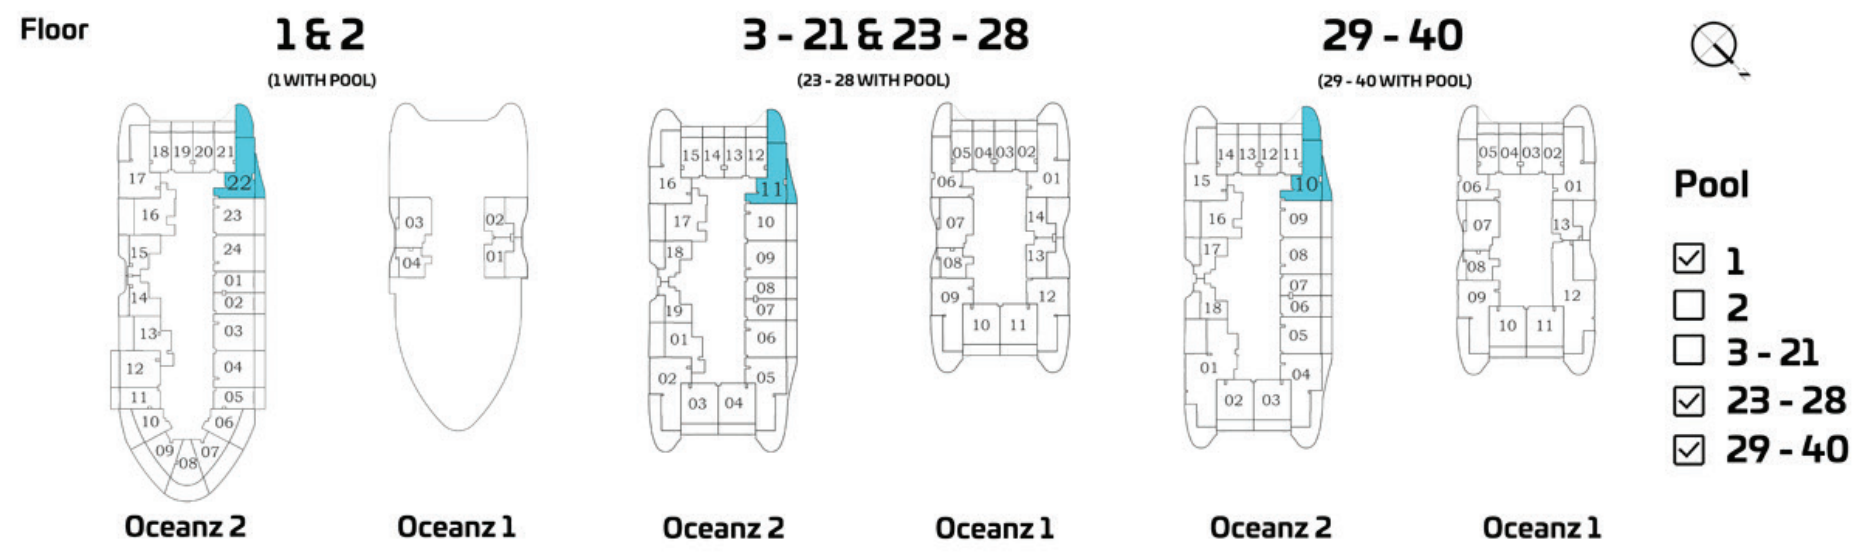

PRESIDENTIAL SUITE - C

1. **Pool**
2. ☒ 1
   - ☐ 2
   - ☐ 3 - 21
   - ☒ 23 - 28
   - ☒ 29 - 40

AREA (Sq.Ft)

Apartment
606 to 608

Balcony
308 to 310

Total
915 to 917

FEATURES :

- ☒ Pool
- ☒ Office
- ☒ Convertible 2BHK