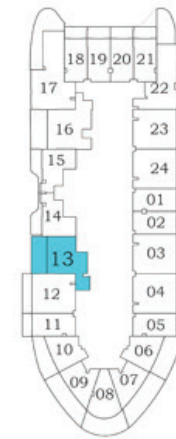

PRESIDENTIAL SUITE - D

Floor

Oceanz 2

Oceanz 1

1