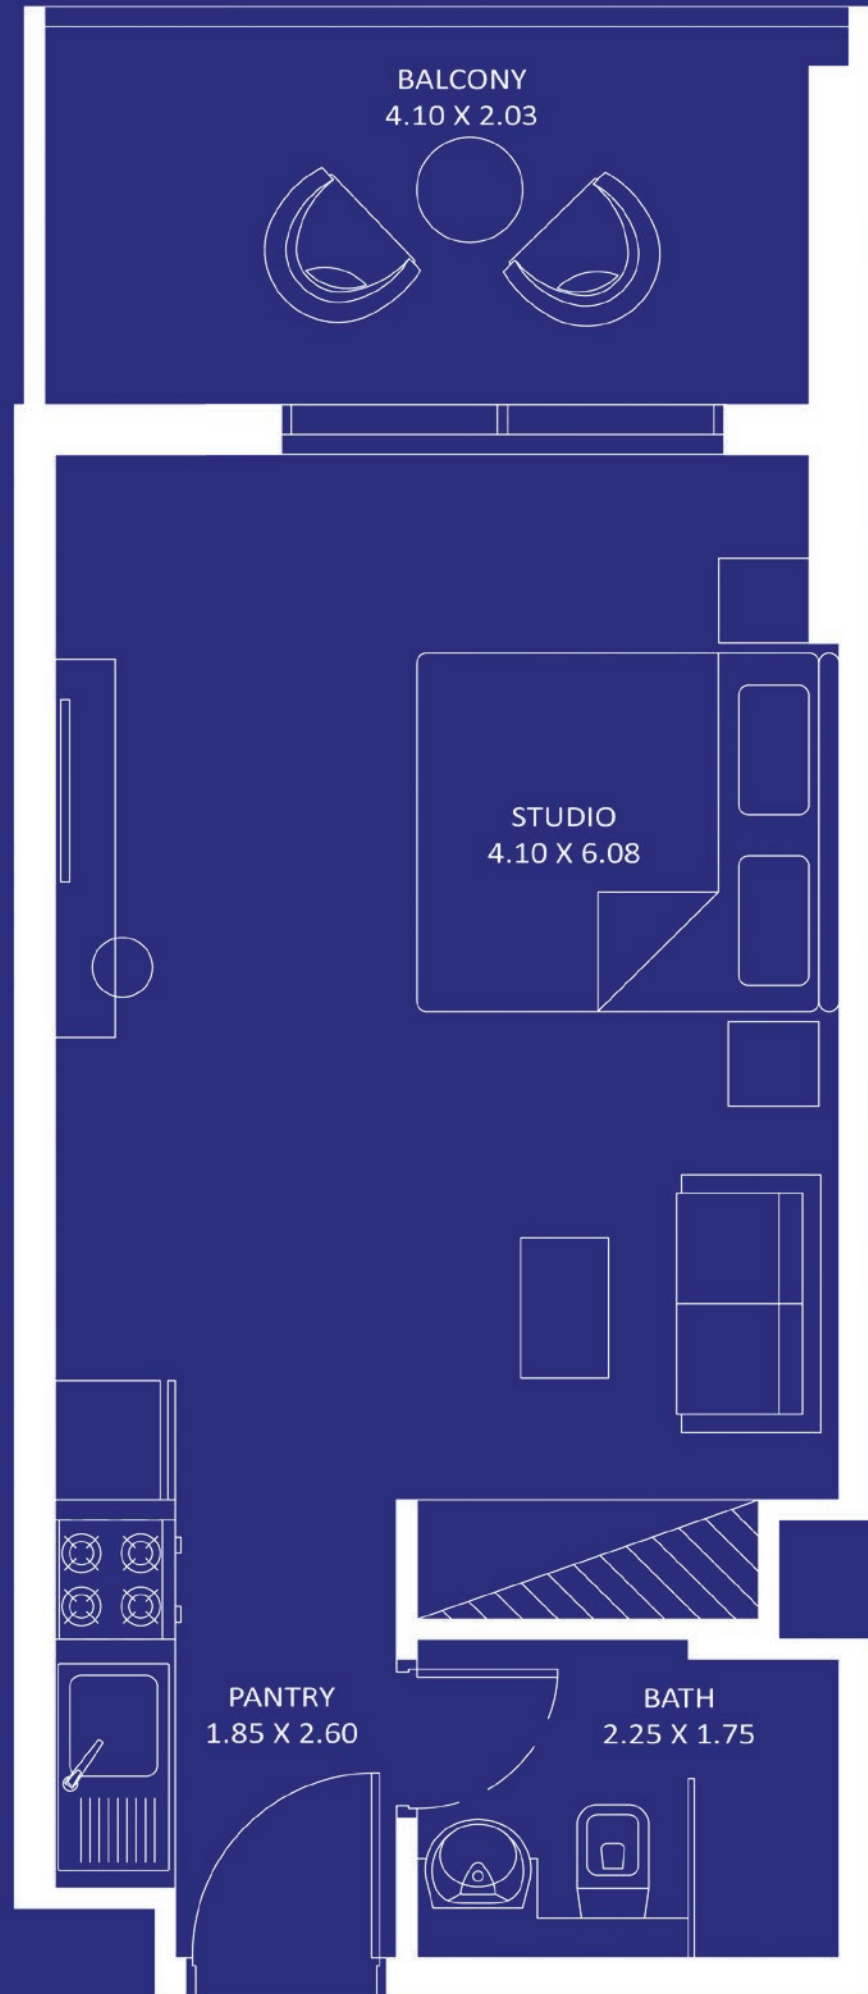

Oceanz

BY **DANUBE**

TOWER 3

Floor Plans

STUDIO

AREA (Sq.Ft)

Apartment

338