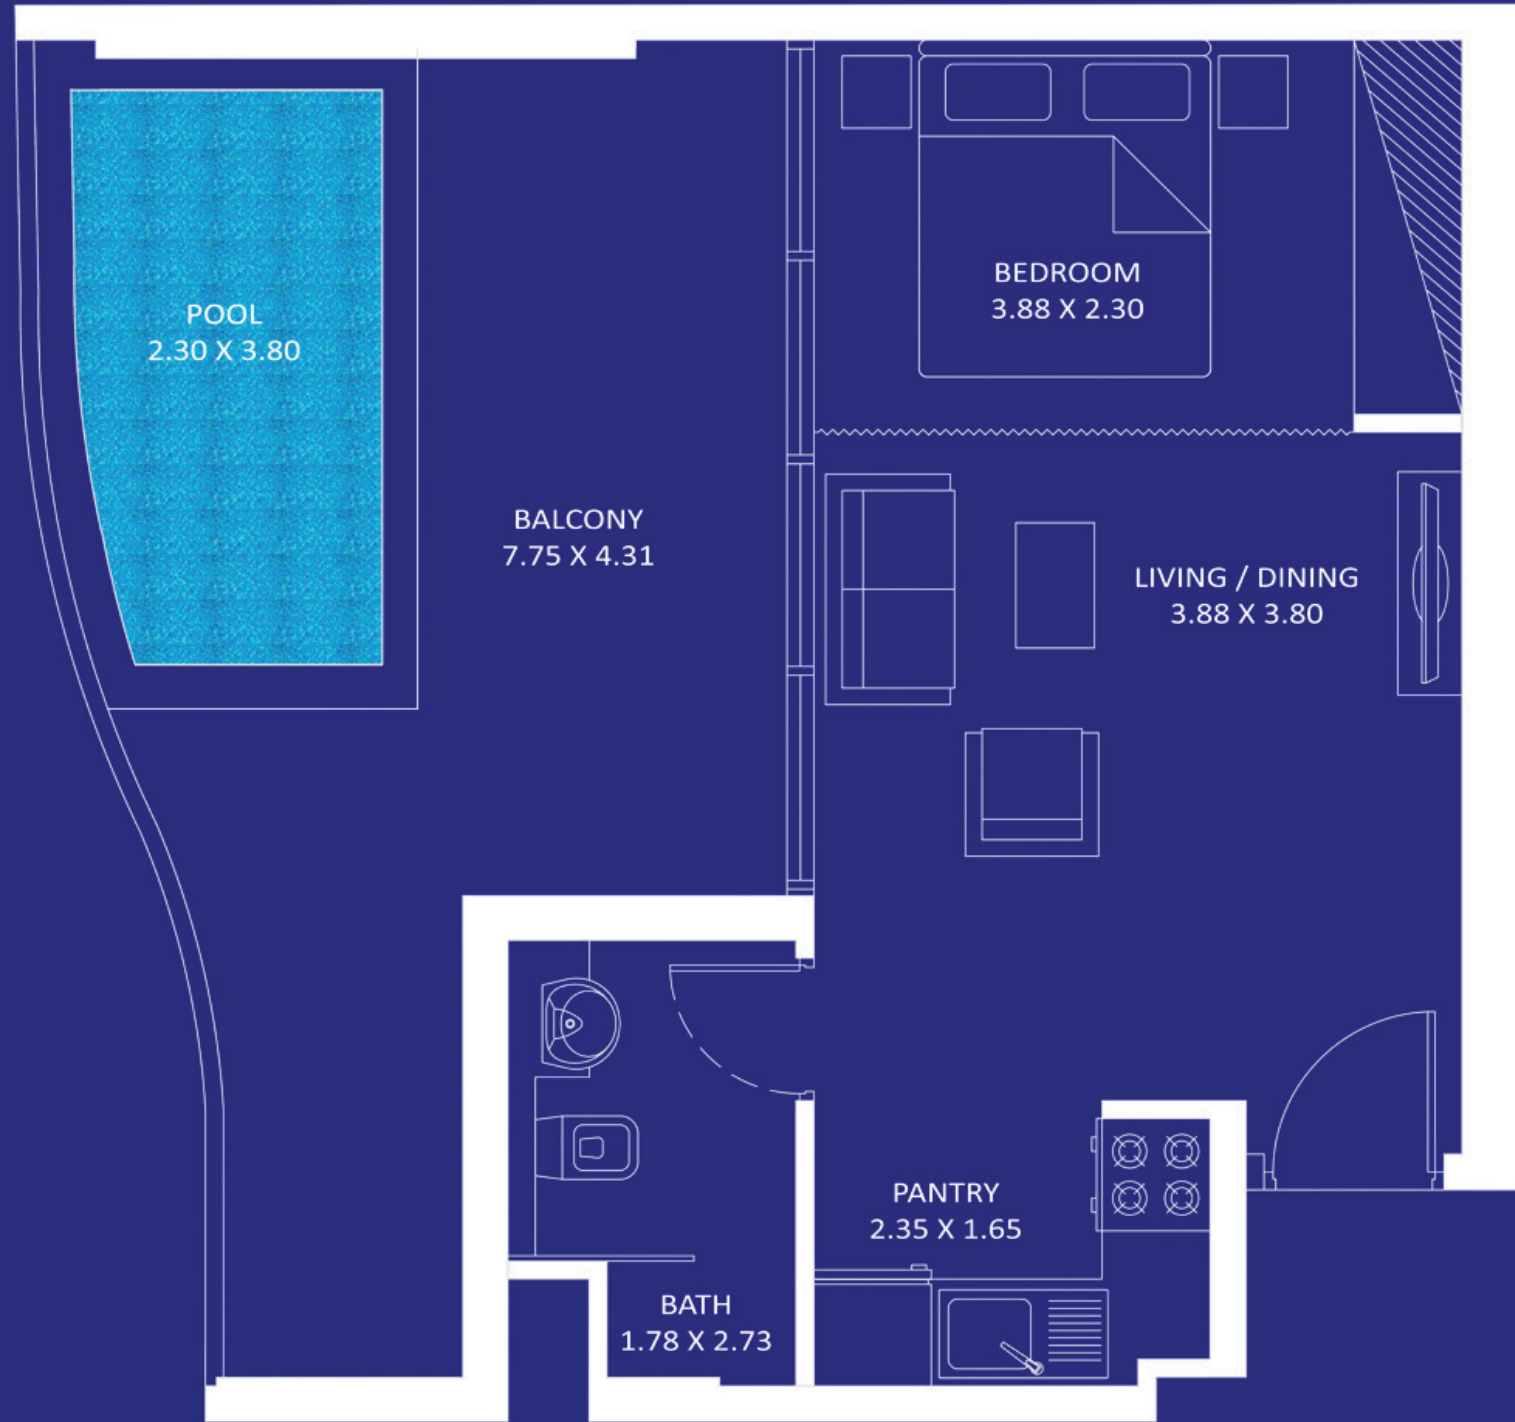

Oceanz 2

Oceanz 1

2

**3 - 21
&
23 - 28**

29 - 40

PRESIDENTIAL STUDIO

AREA (Sq.Ft)

Apartment
351