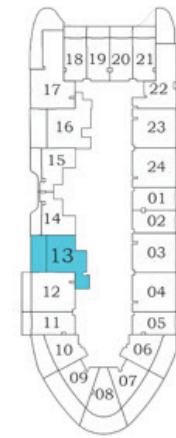

PRESIDENTIAL SUITE - D

Floor

Oceanz 2

Oceanz 1

1

2

3 - 21
&
23 - 28

AREA (Sq.Ft)

Apartment
525 to 527

Balcony
199 to 211

Total
726 to 737

FEATURES :

☒ Pool