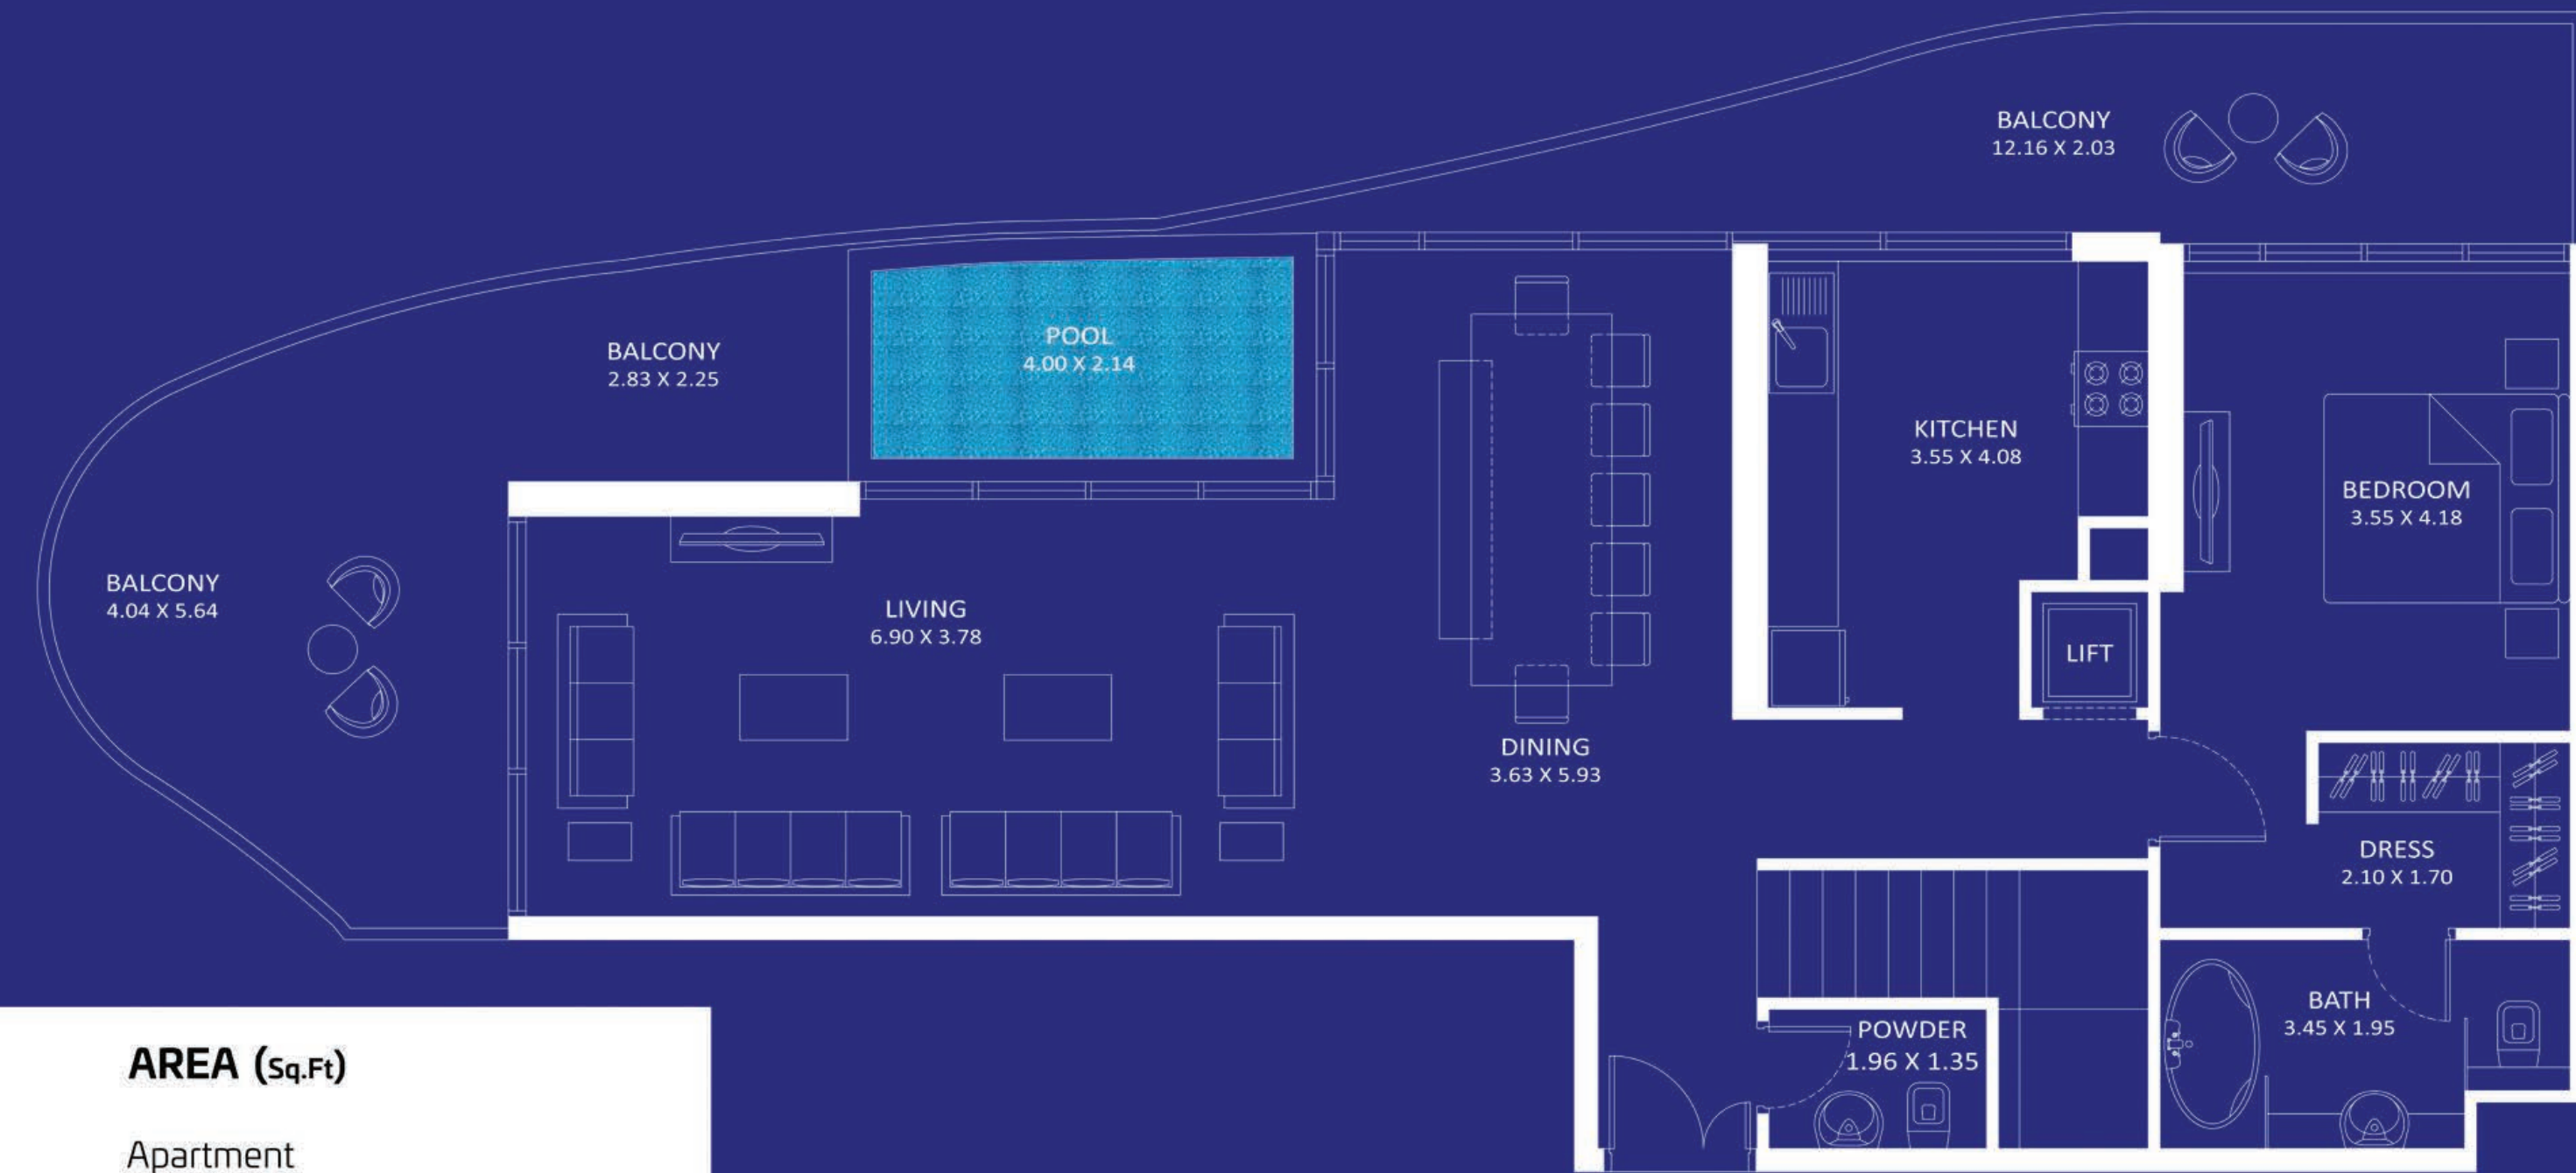

OCEANIC VILLA

4 BEDROOM TYPE - D

LOWER FLOOR

AREA (Sq.Ft)

Apartment
2,408

Balcony
1,044

Total
3,452

FEATURES :

- ☒ Pool
- ☒ Lift
- ☒ Maid Room

Price : AED 8,975,000

Interiors & Luxury Furnishing by :
Tonino Lamborghini Casa