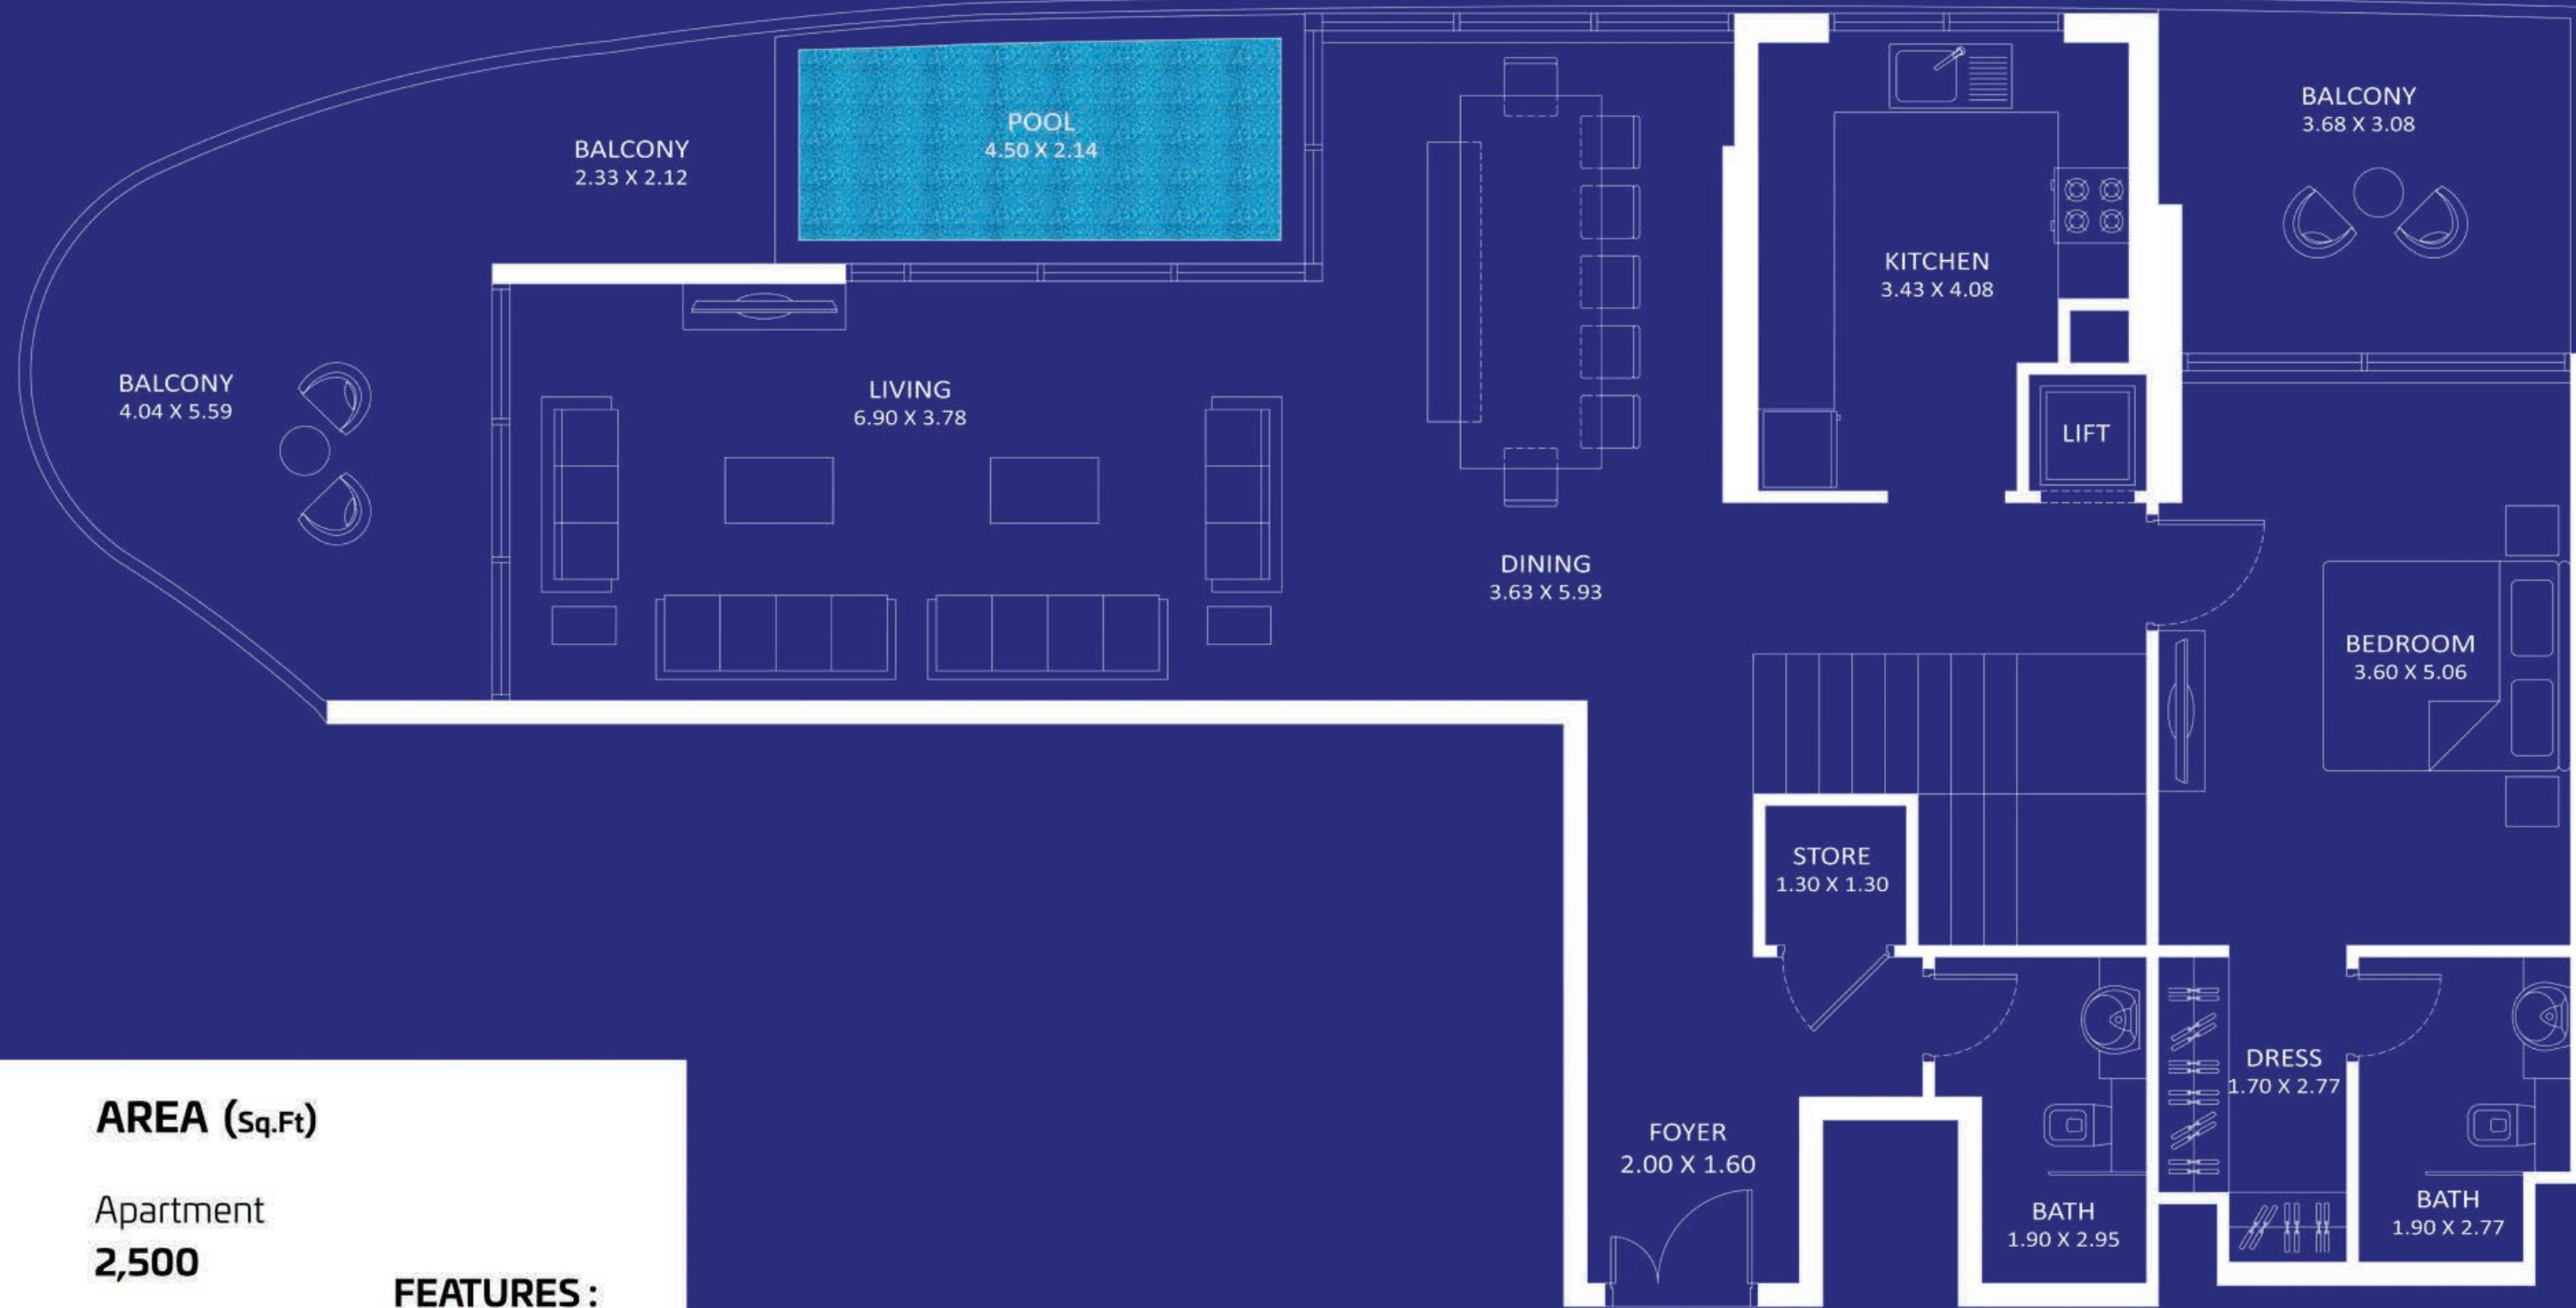

OCEANIC VILLA

4 BEDROOM TYPE - F

LOWER FLOOR

AREA (Sq.Ft)

Apartment
2,500

Balcony
926

Total
3,426

FEATURES :

- ☒ Pool
- ☒ Lift
- ☒ Store
- ☒ Maid Room

Price : AED 8,909,000
Interiors & Luxury Furnishing by :
Tonino Lamborghini Casa