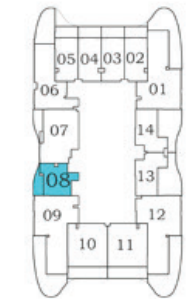

Oceanz 2

Oceanz 1

2

**3 - 21
&
23 - 28**

29 - 40

PRESIDENTIAL STUDIO

AREA (Sq.Ft)

Apartment
351