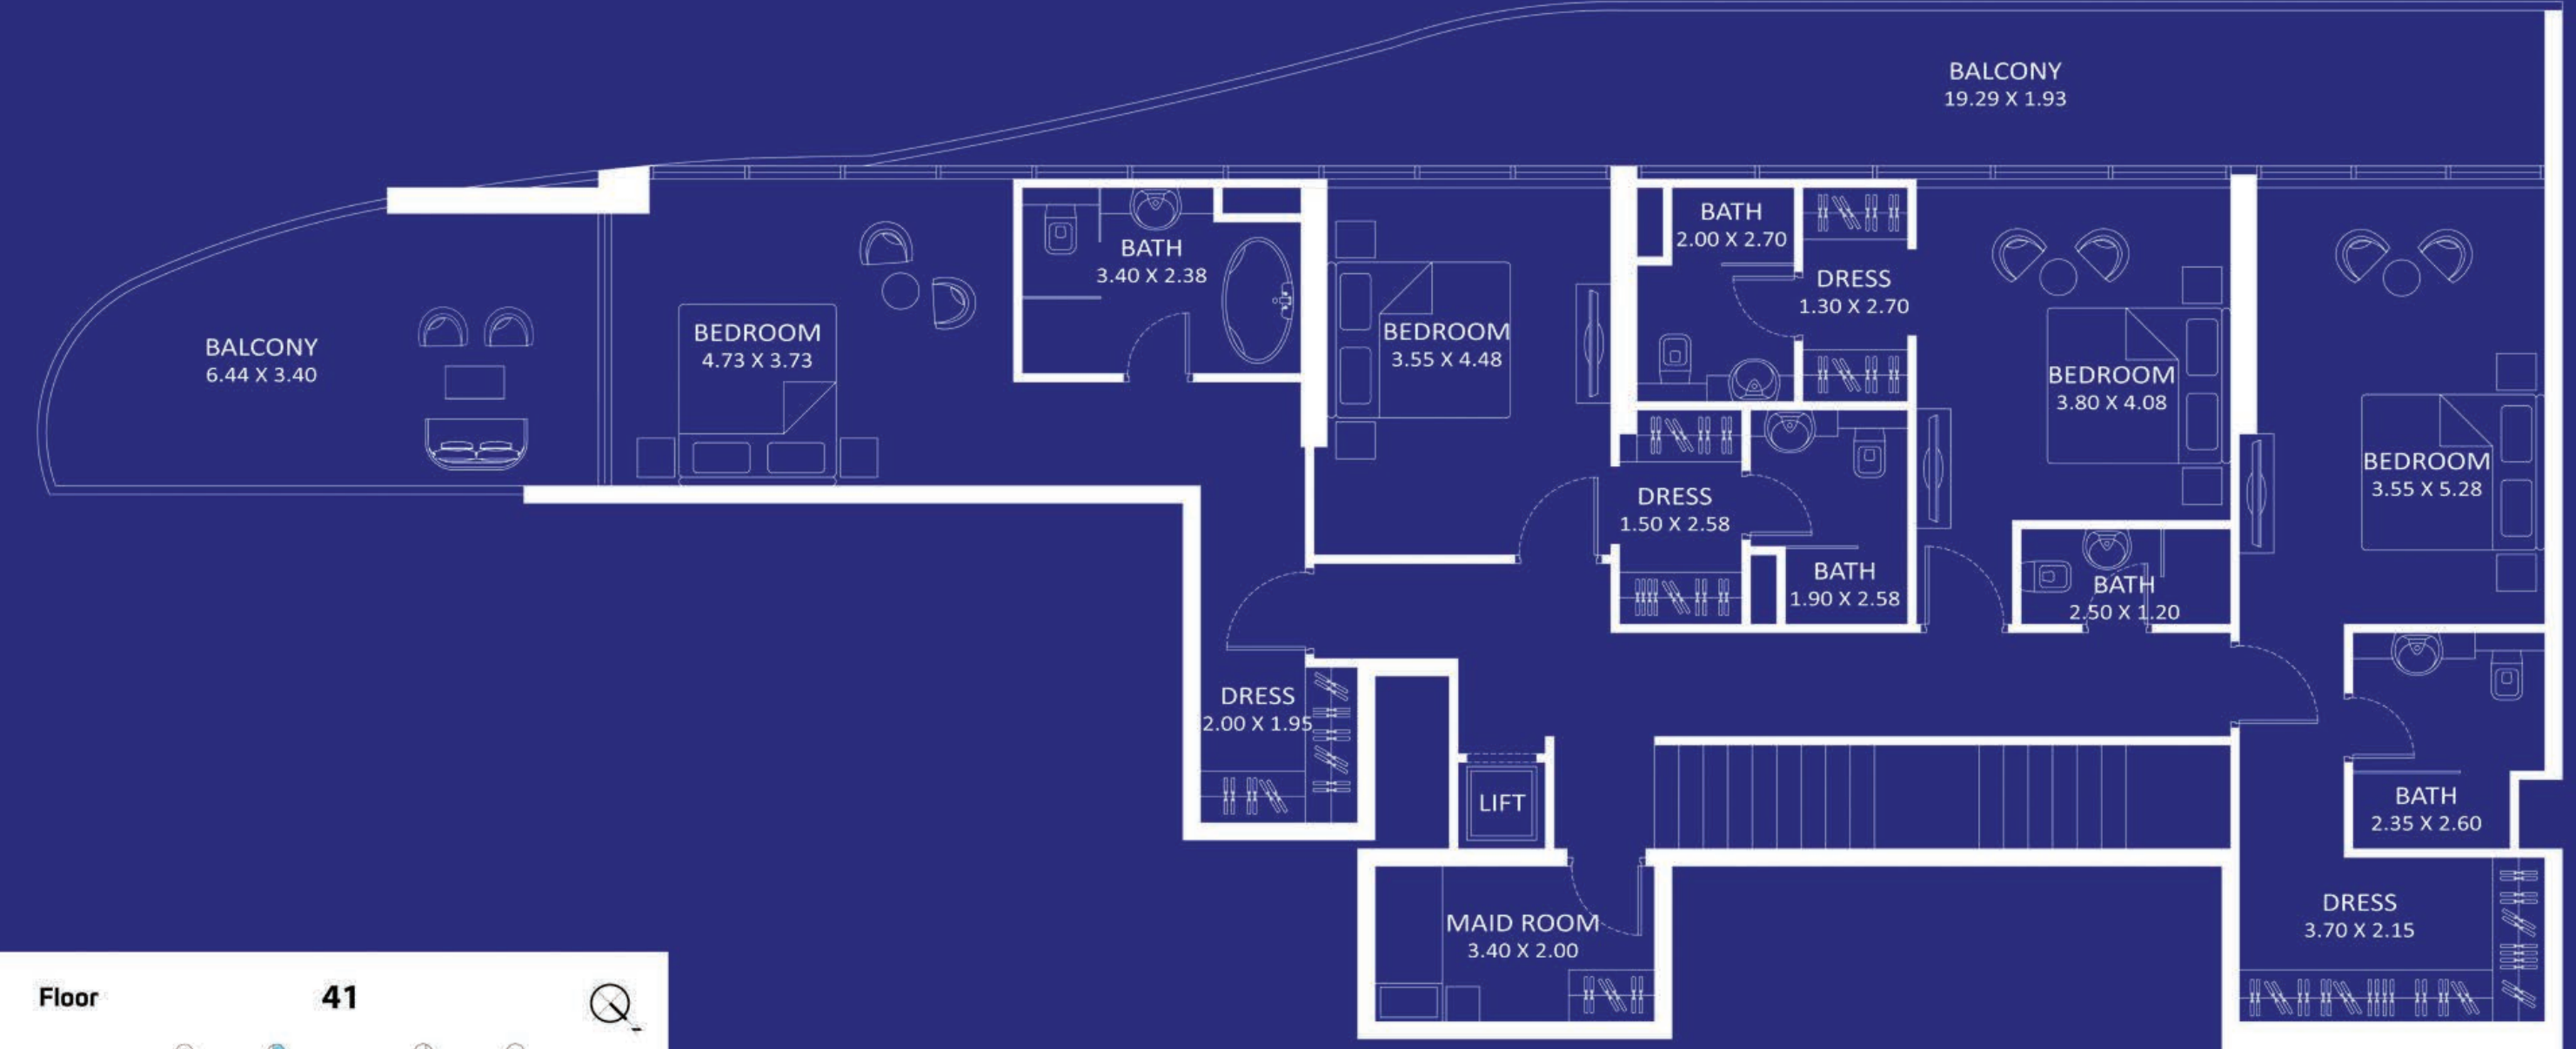

Total
4,255

FEATURES :

- Pool
- Lift
- Store
- Maid Room

Price : AED 11,062,000

Interiors & Luxury Furnishing by :
Tonino Lamborghini Casa

OCEANIC VILLA

5 BEDROOM TYPE - A

UPPER FLOOR