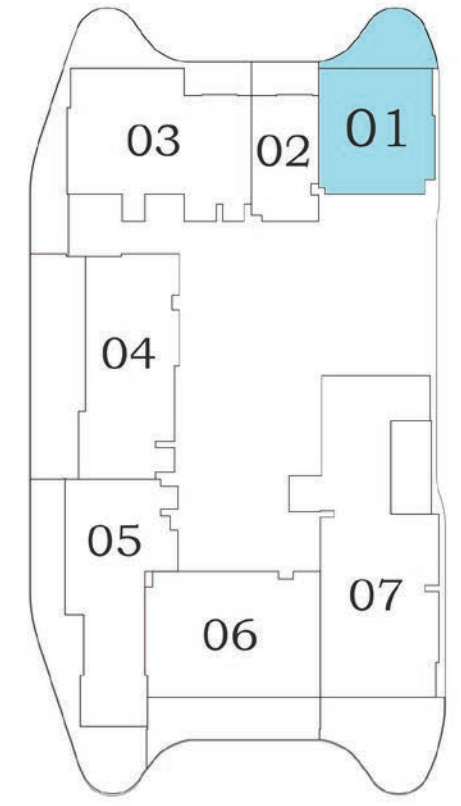

Oceanz

BY **DANUBE**

TOWER 3

Floor Plans

STUDIO

AREA (Sq.Ft)

Apartment

338

Balcony

90

Total

429

Floor

1 - 21 & 23 - 42

Oceanz 3

PRESIDENTIAL SUITE

Floor

1 - 21 & 23 - 42

AREA (Sq.Ft)

Apartment
582

Balcony
178

Total
760

FEATURES :

- Office
- Pool