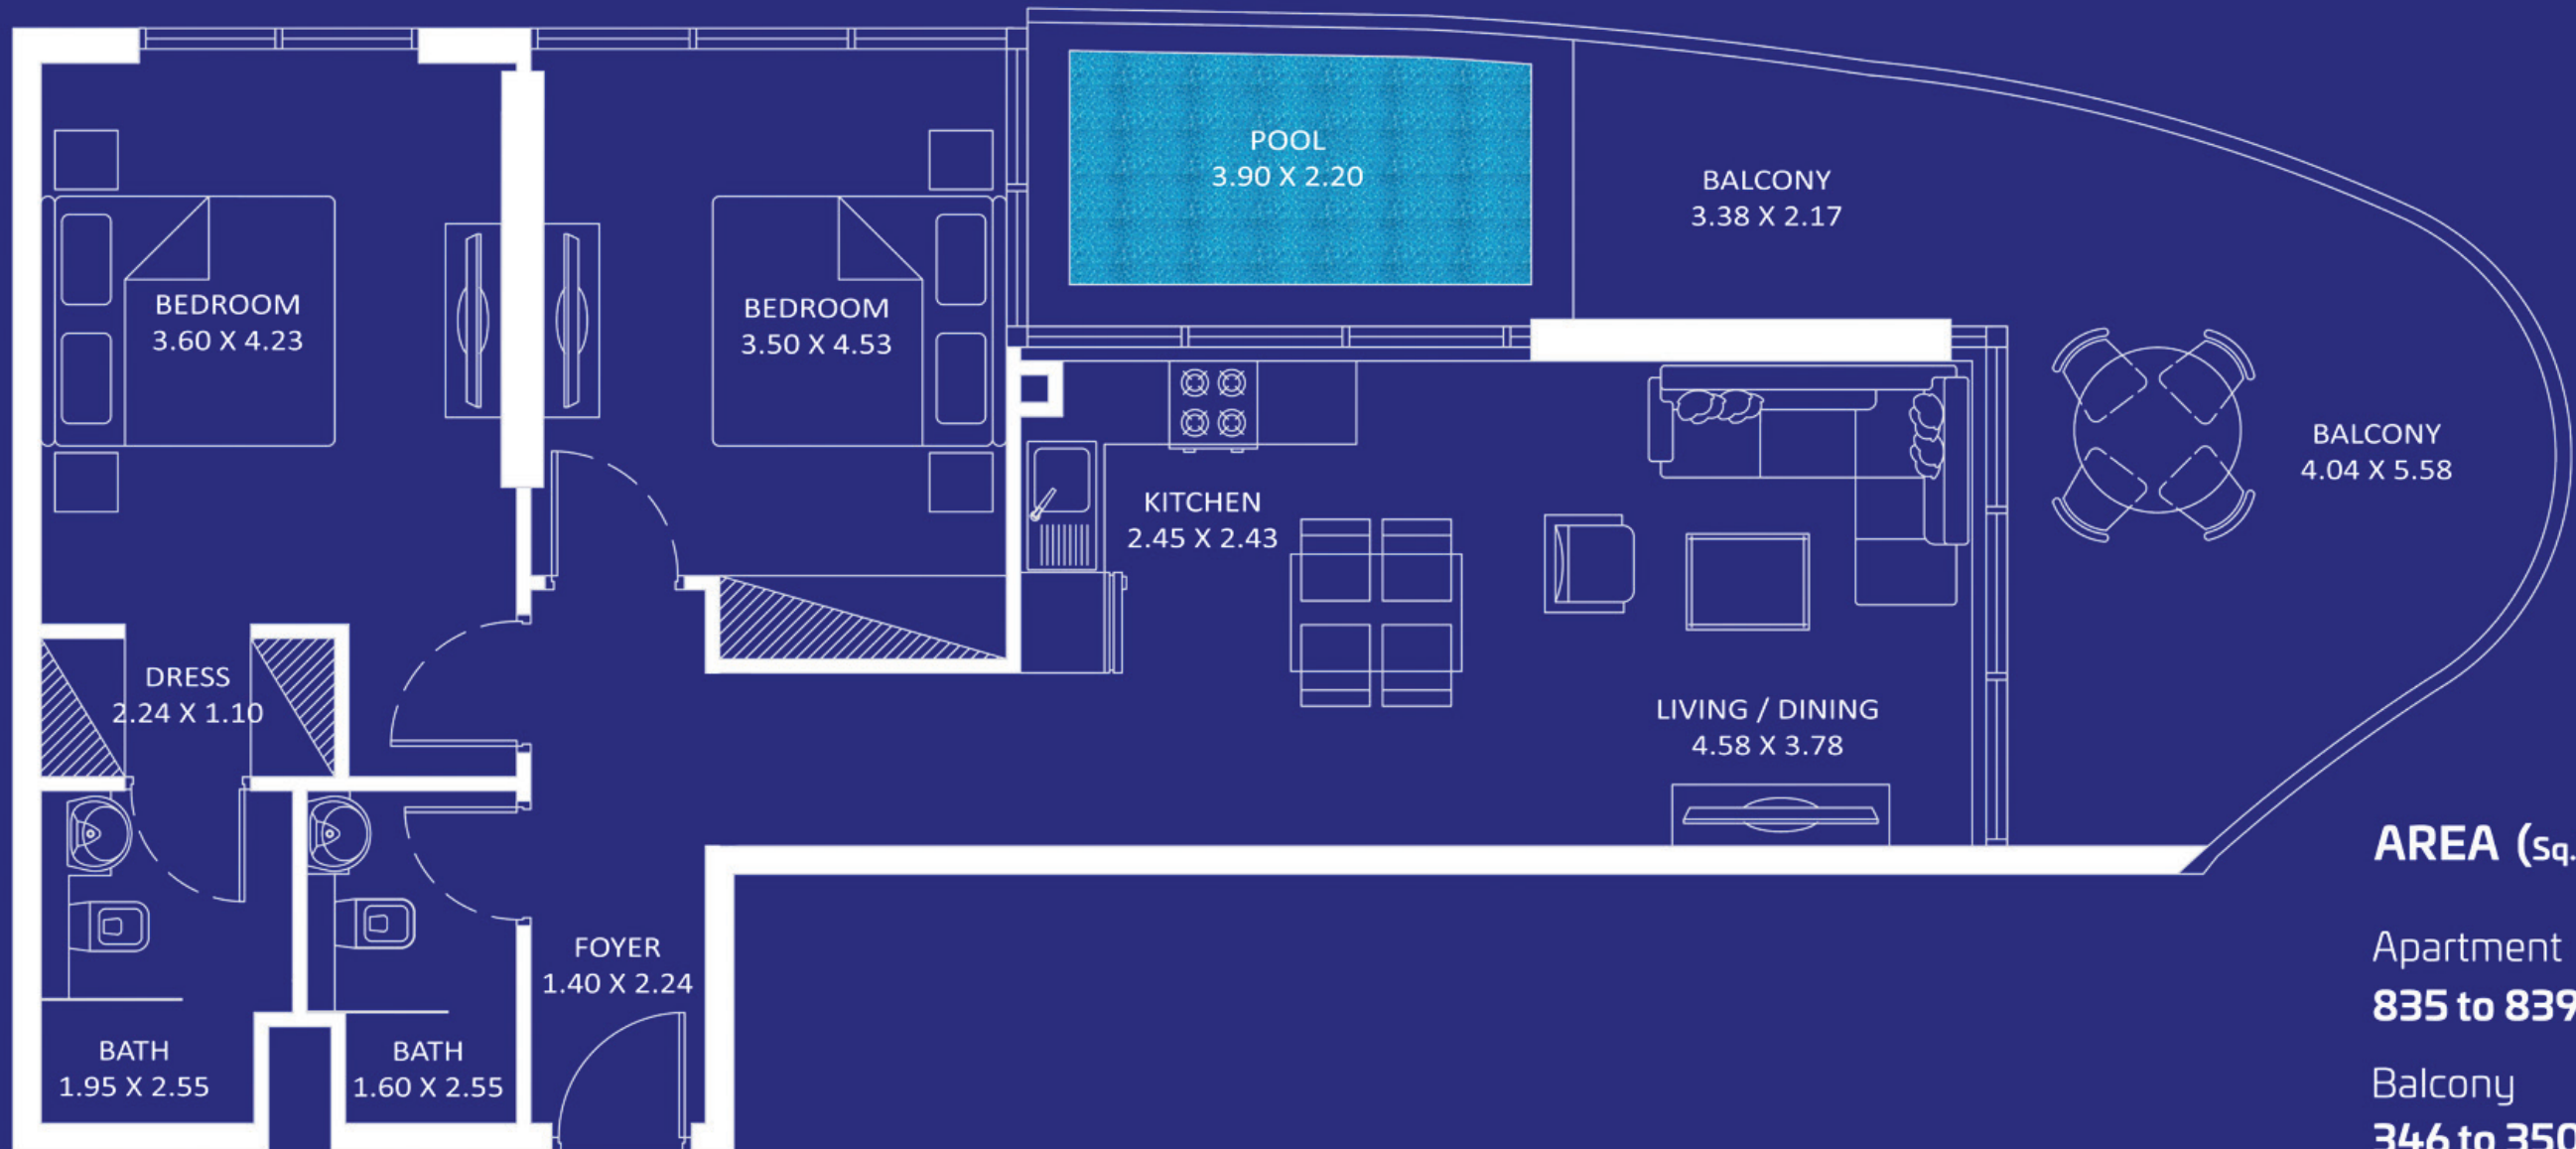

Oceanz 1

1

2

3 - 21

2 BEDROOM TYPE - A

AREA (Sq.Ft)

Apartment
835 to 839

Balcony
346 to 350