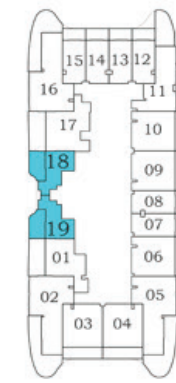

AREA (Sq.Ft)

Apartment
329 to 332

Balcony
152 to 154

Total
481 to 486

Floor

Oceanz 2

Oceanz 1

3 - 21
&
23 - 28