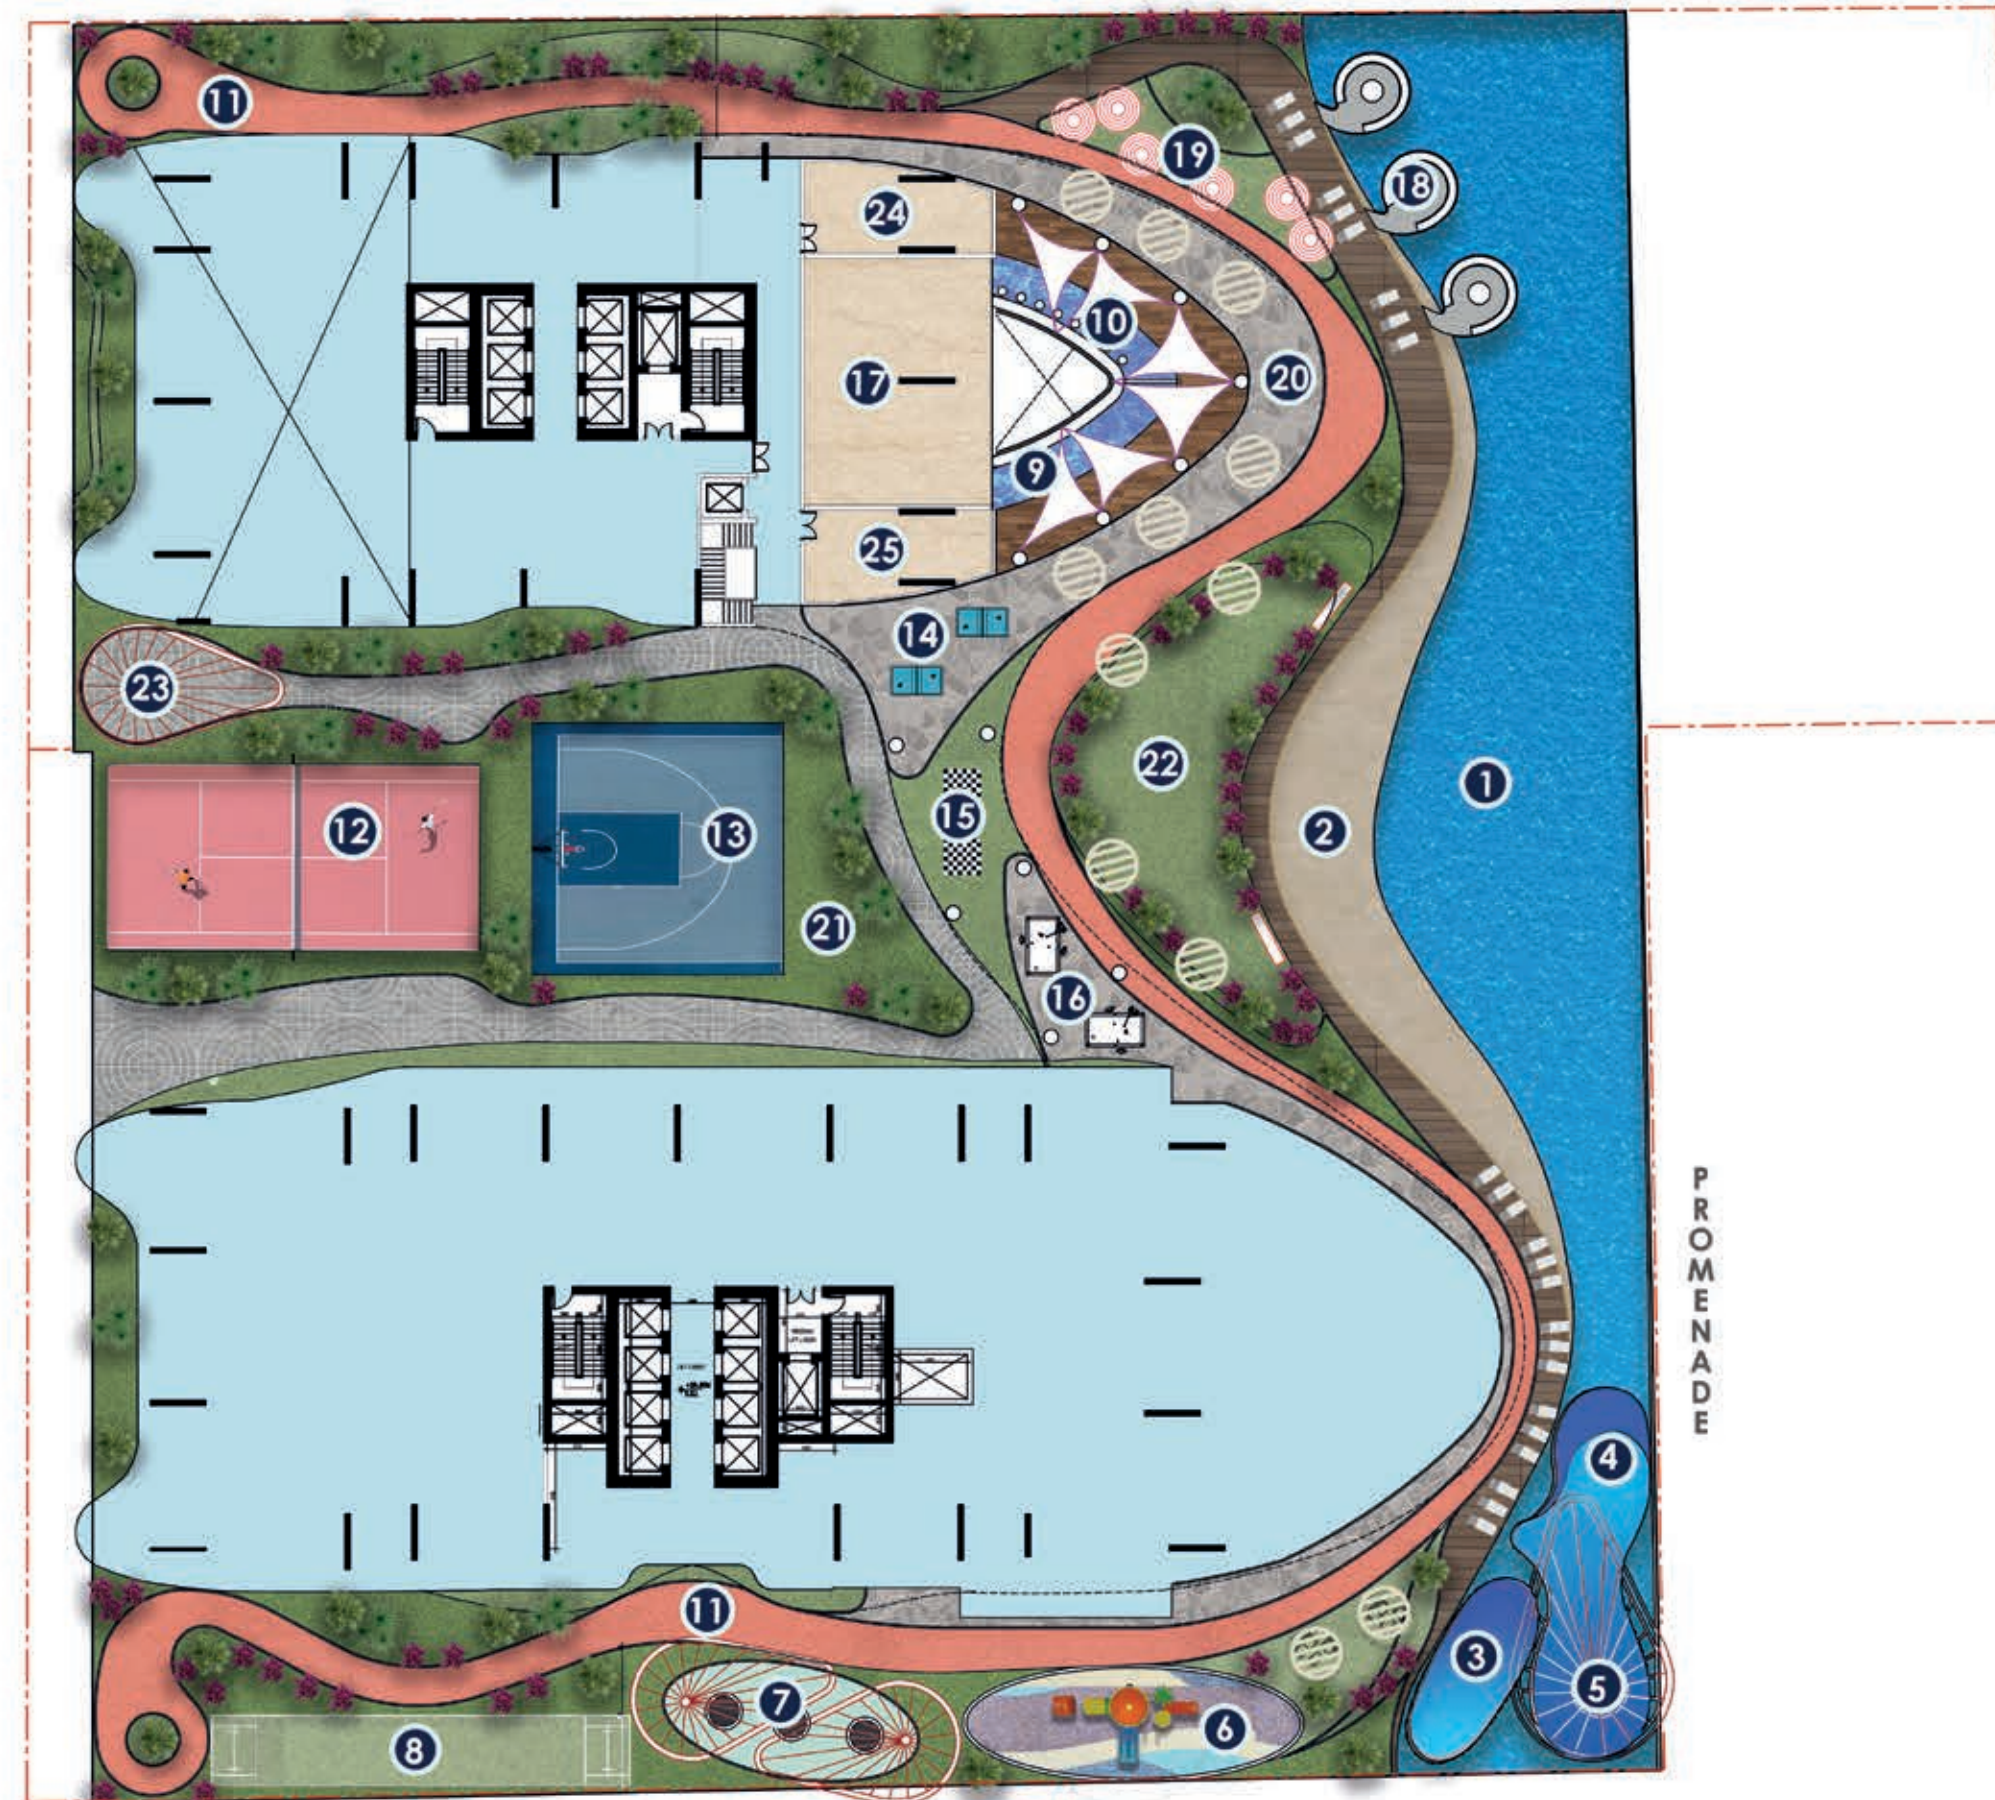

Oceanz 1

- 3 BEDROOM
- 4 BEDROOM
- 5 BEDROOM

MARITIME & SEA VIEW

DOWNTOWN & SEA VIEW

OBLIQUE SEA VIEW

LIGHTHOUSE & SEA VIEW

PANAROMIC SEA VIEW

LEGEND

1. INFINITY SWIMMING POOL
2. BEACH
3. KIDS POOL
4. KIDS SPLASH PAD
5. KIDS SHOWER AREA
6. KIDS PLAY AREA
7. TRAMPOLINE PARK
8. CRICKET PITCH
9. AQUATIC GYM
10. HEALTH BAR
11. JOGGING TRACK
12. PADDLE TENNIS
13. BASKETBALL COURT
14. TABLE TENNIS
15. CHESS BOARDS
16. SNOOKER ZONE
17. SQUASH COURT
18. SUNKEN SEATING
19. RELAXATION ZONE
20. CABANA AREA
21. SEATING AREA
22. BBQ AREA
23. OPEN CIGAR LOUNGE
24. FEMALE STEAM SAUNA
25. MALE STEAM SAUNA