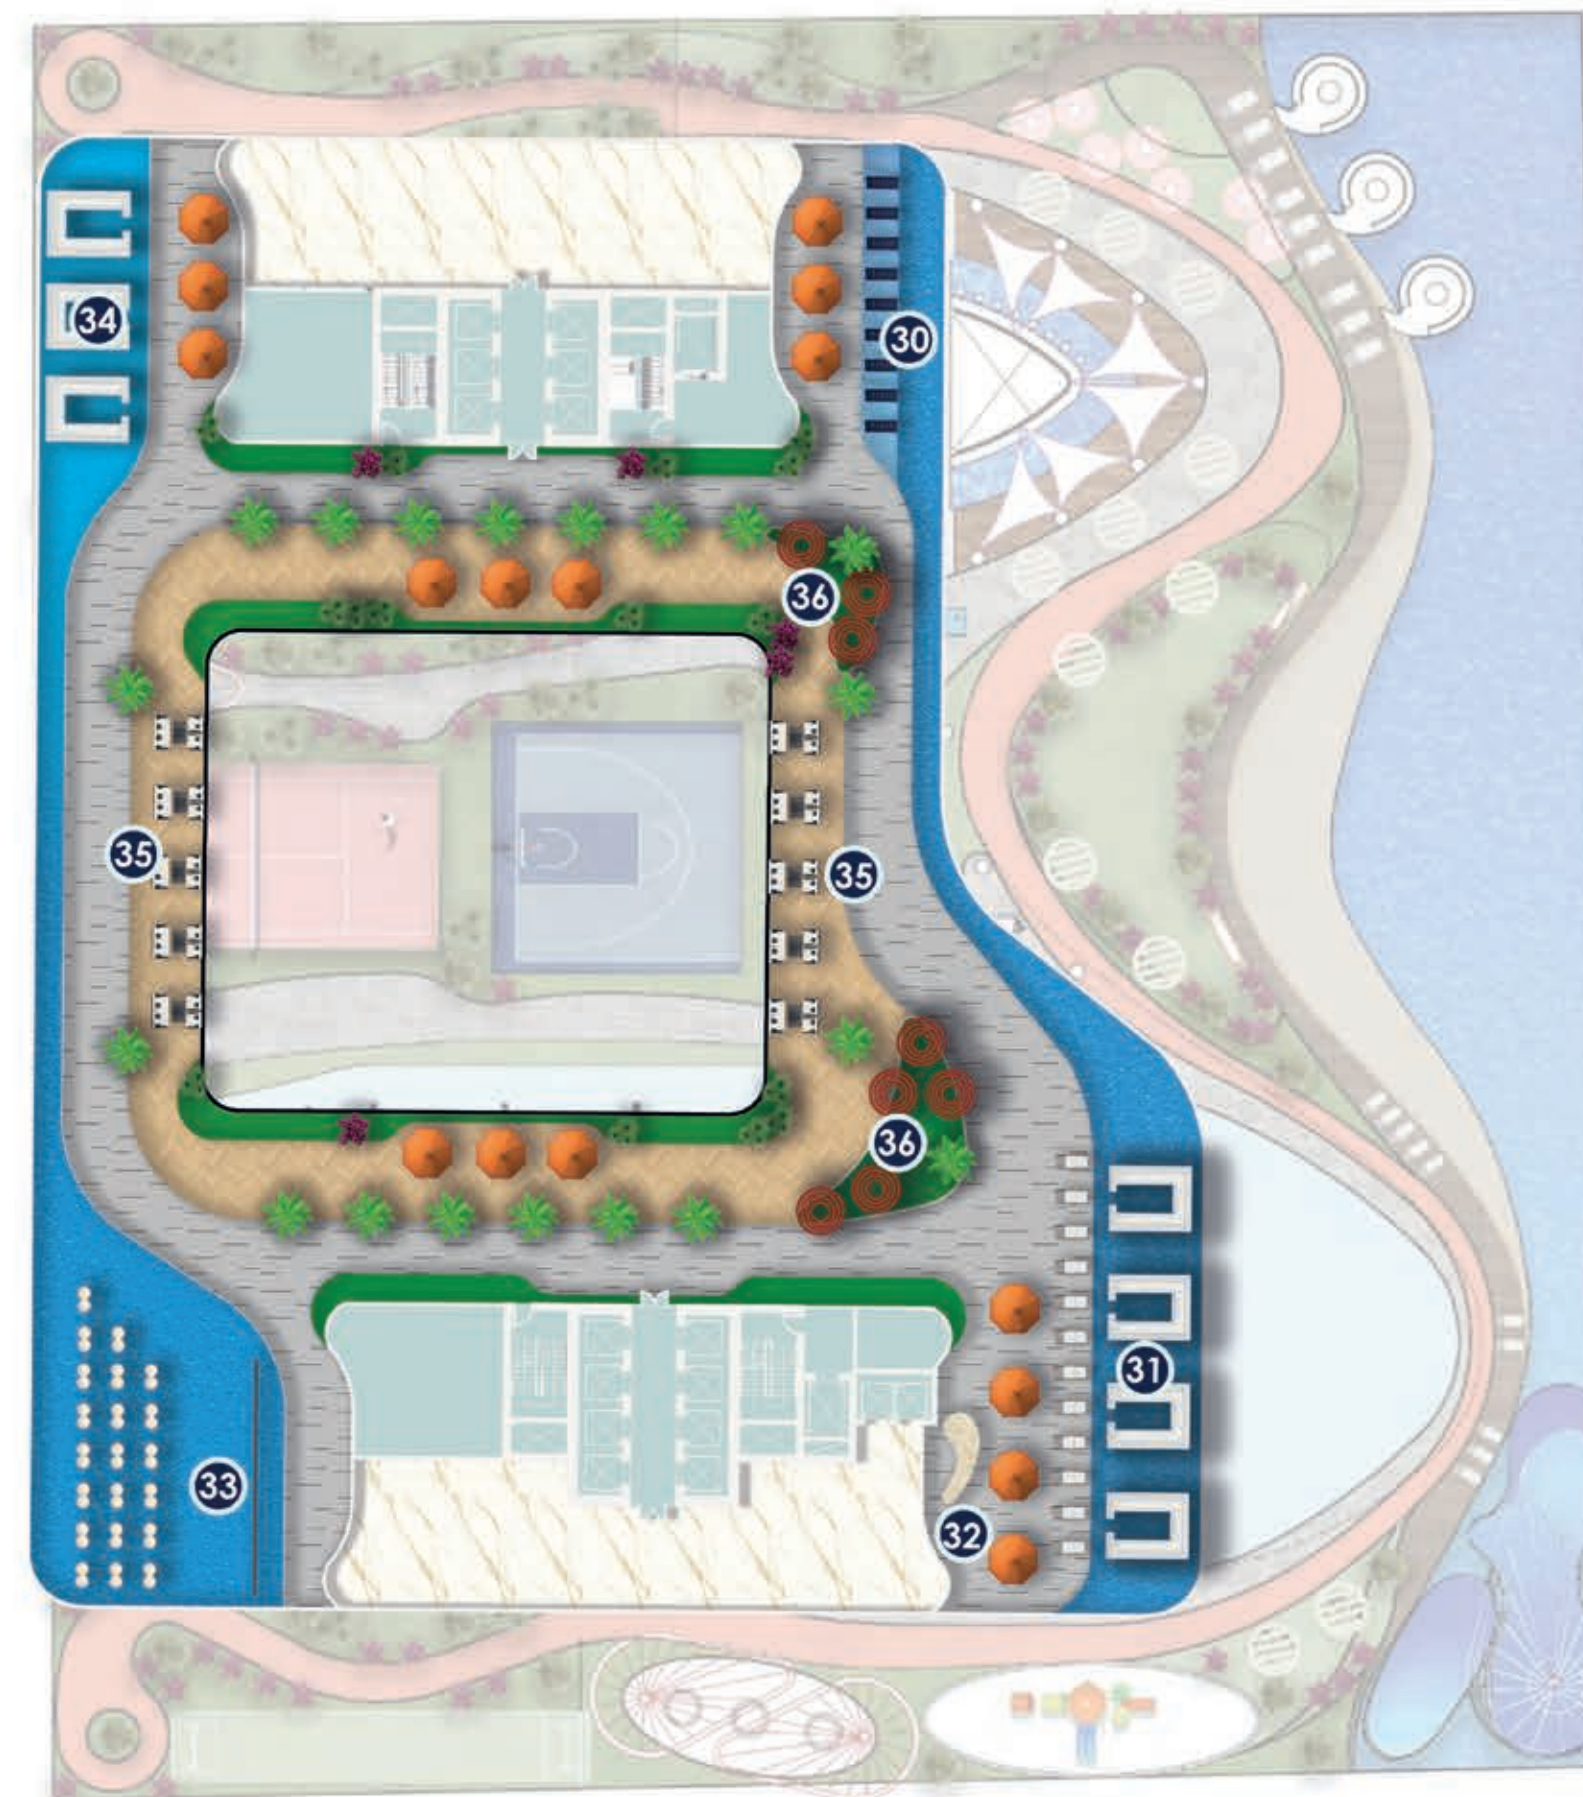

PROMENADE

PROMENADE

AMENITIES - FIRST FLOOR

LEGEND

- 26. PARTY HALL
- 27. GYMNASIUM
- 28. SUNRISE DECK
- 29. OCEAN VIEWING DECK

AMENITIES - SECOND FLOOR

LEGEND

- 30. ROOF TOP LAZY LOUNGE
- 31. SKY JACUZZI
- 32. OCEAN CAFE
- 33. FLOATING CINEMA
- 34. AQUATIC SEATING
- 35. SUNSET DECK
- 36. MEDITATION ZONE