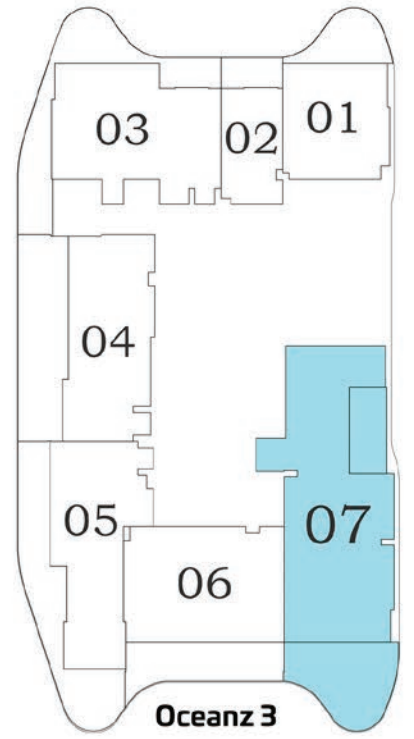

FEATURES :

Pool

Floor

1 - 21 & 23 - 42

Oceanz 3

2 BEDROOM TYPE - D

AREA (Sq.Ft)

Apartment
953 to 954

Balcony
486 to 487

Total
1,440

FEATURES :

Pool

Floor **1 - 21 & 23 - 42**

3 BEDROOM

Floor **1 - 21 & 23 - 42**

Oceanz 3

AREA (Sq.Ft)

Apartment
1,379
 Balcony
514
 Total
1,893

FEATURES :

- Pool
- Maid Room

1ST - 21ST & 23RD - 42ND FLOOR

- STUDIO
- 1 BEDROOM
- 2 BEDROOM
- 3 BEDROOM

Oceanz 3

Oceanz