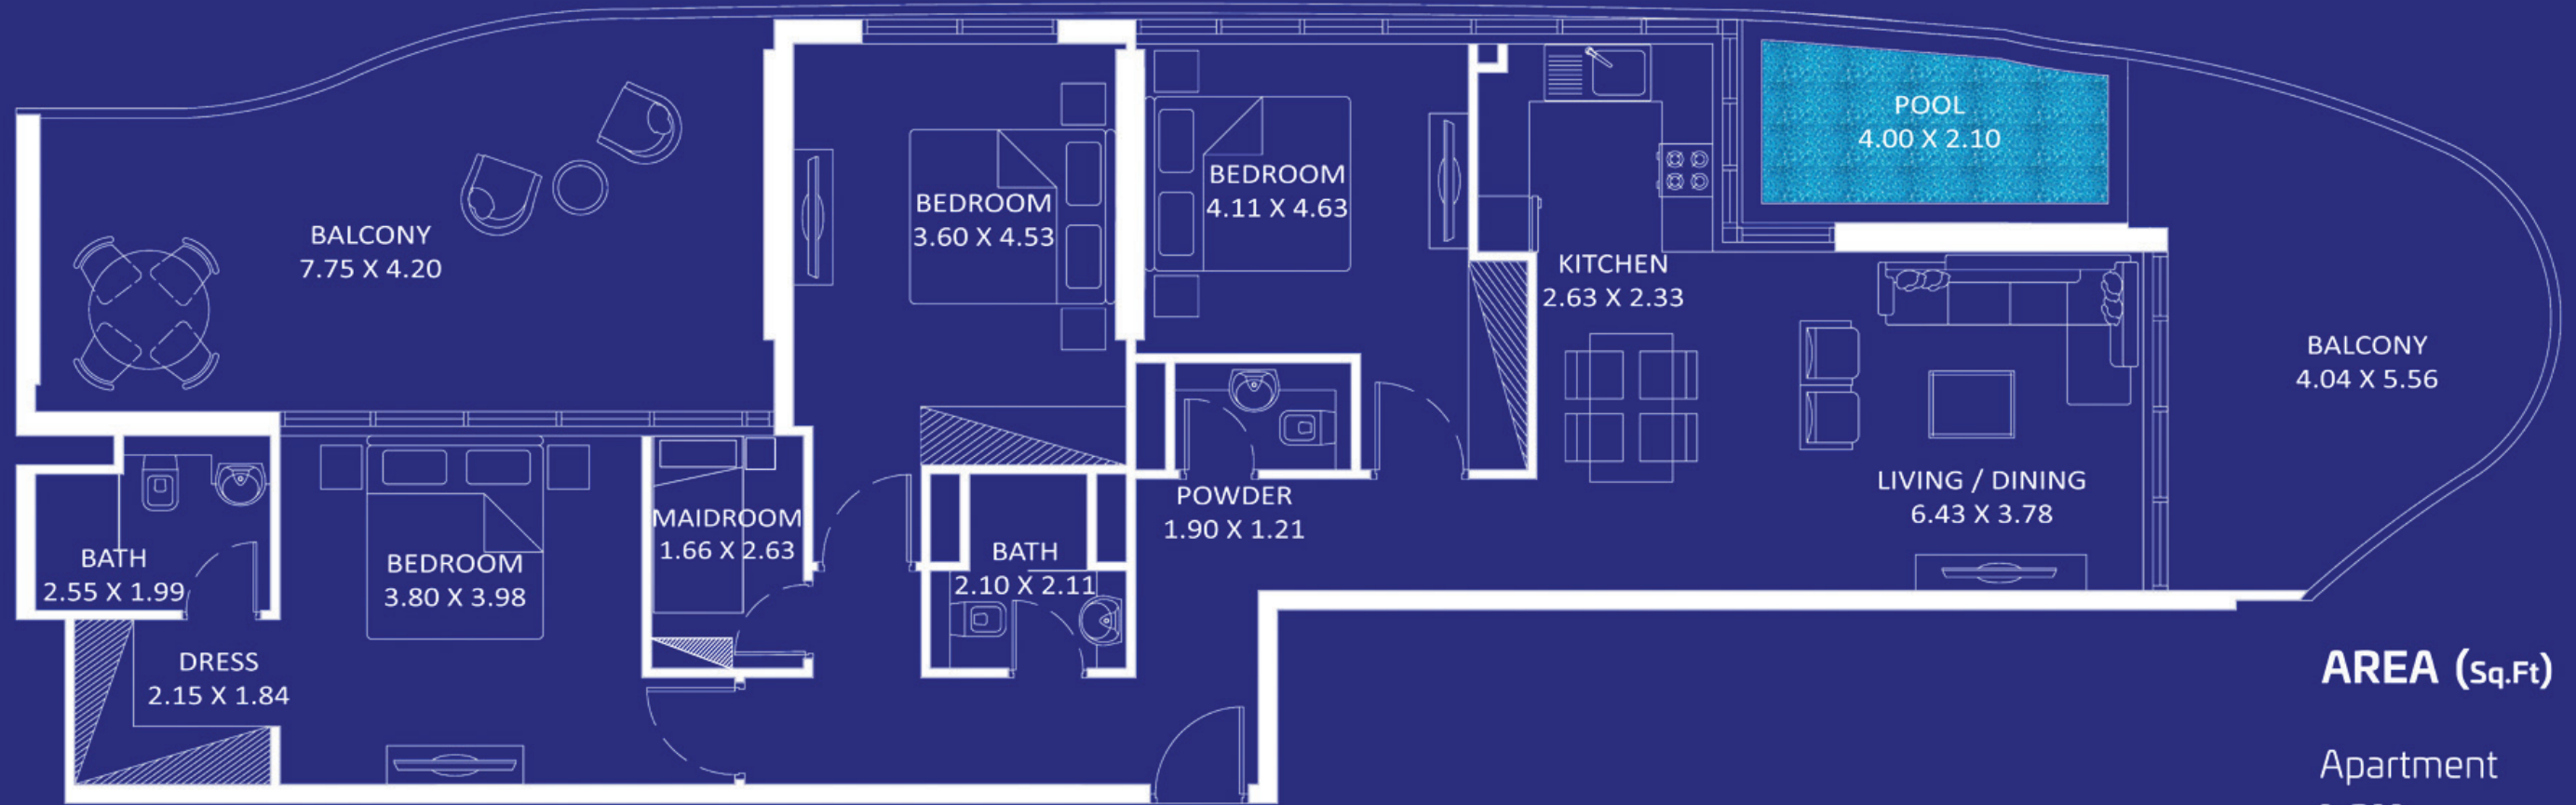

2 BEDROOM TYPE - B

AREA (Sq.Ft)

Apartment
833
Balcony
450
Total
1,282

FEATURES :

Pool

3 BEDROOM TYPE - A

AREA (Sq.Ft)

Apartment
1,211