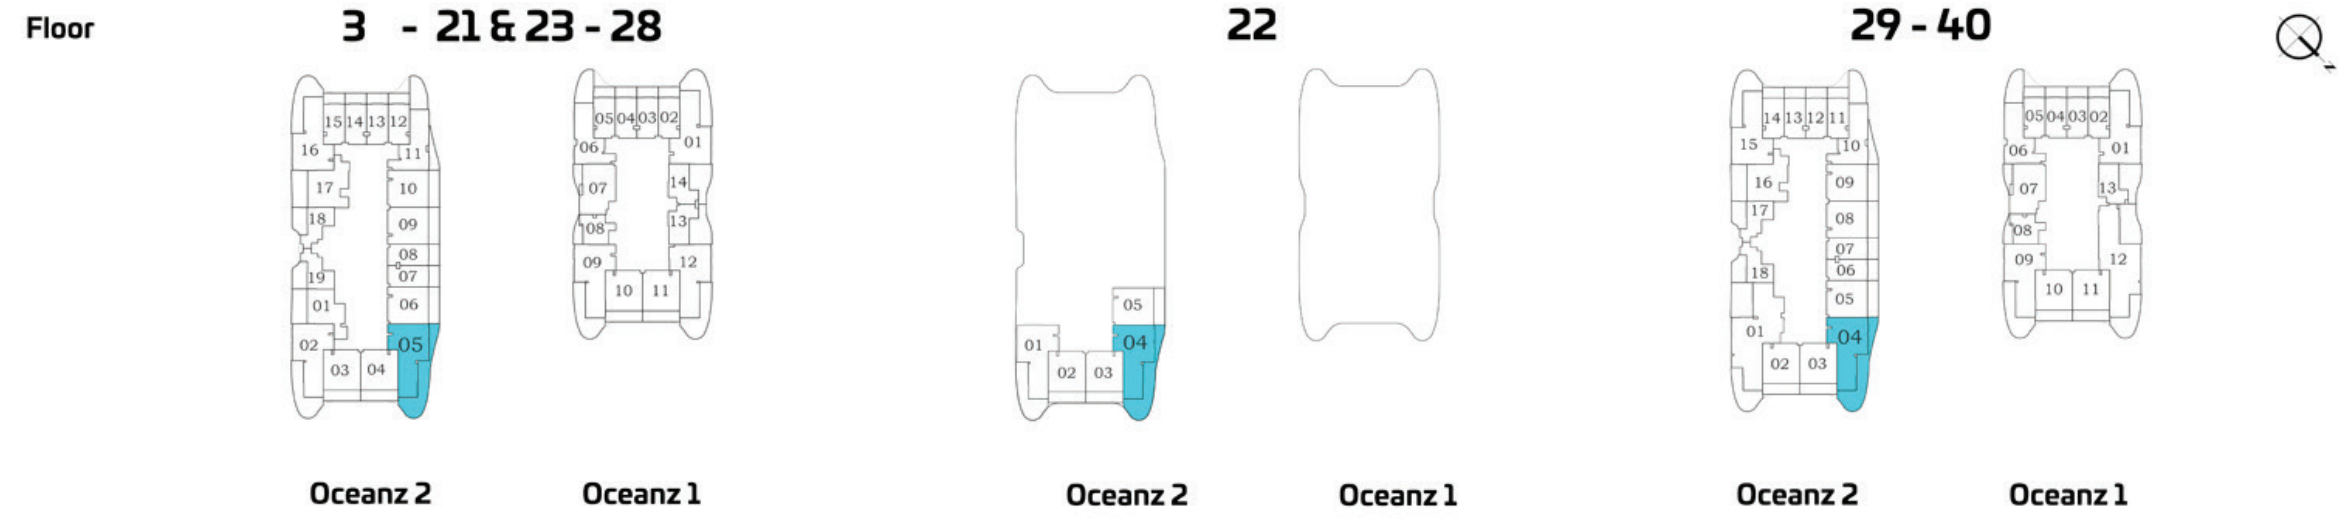

2 BEDROOM TYPE - B

AREA (Sq.Ft)

Apartment
833
Balcony
450
Total
1,282

FEATURES :

Pool

3 BEDROOM TYPE - A

AREA (Sq.Ft)

Apartment
1,211