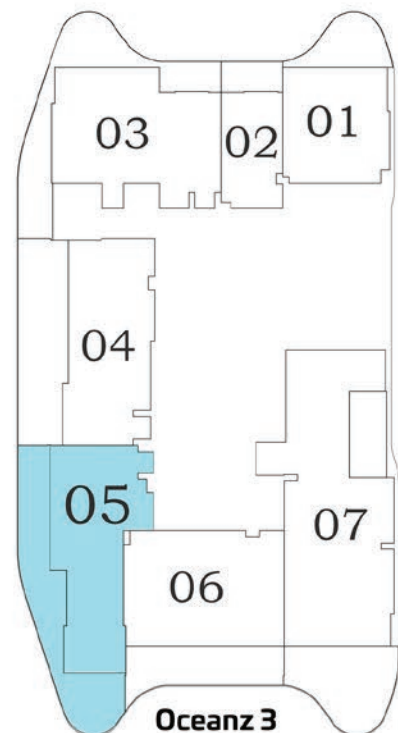

1,197

FEATURES :

- Pool
- Store

Floor

1 - 21 & 23 - 42

2 BEDROOM TYPE - B

Floor **1 - 21 & 23 - 42** 

AREA (Sq.Ft)