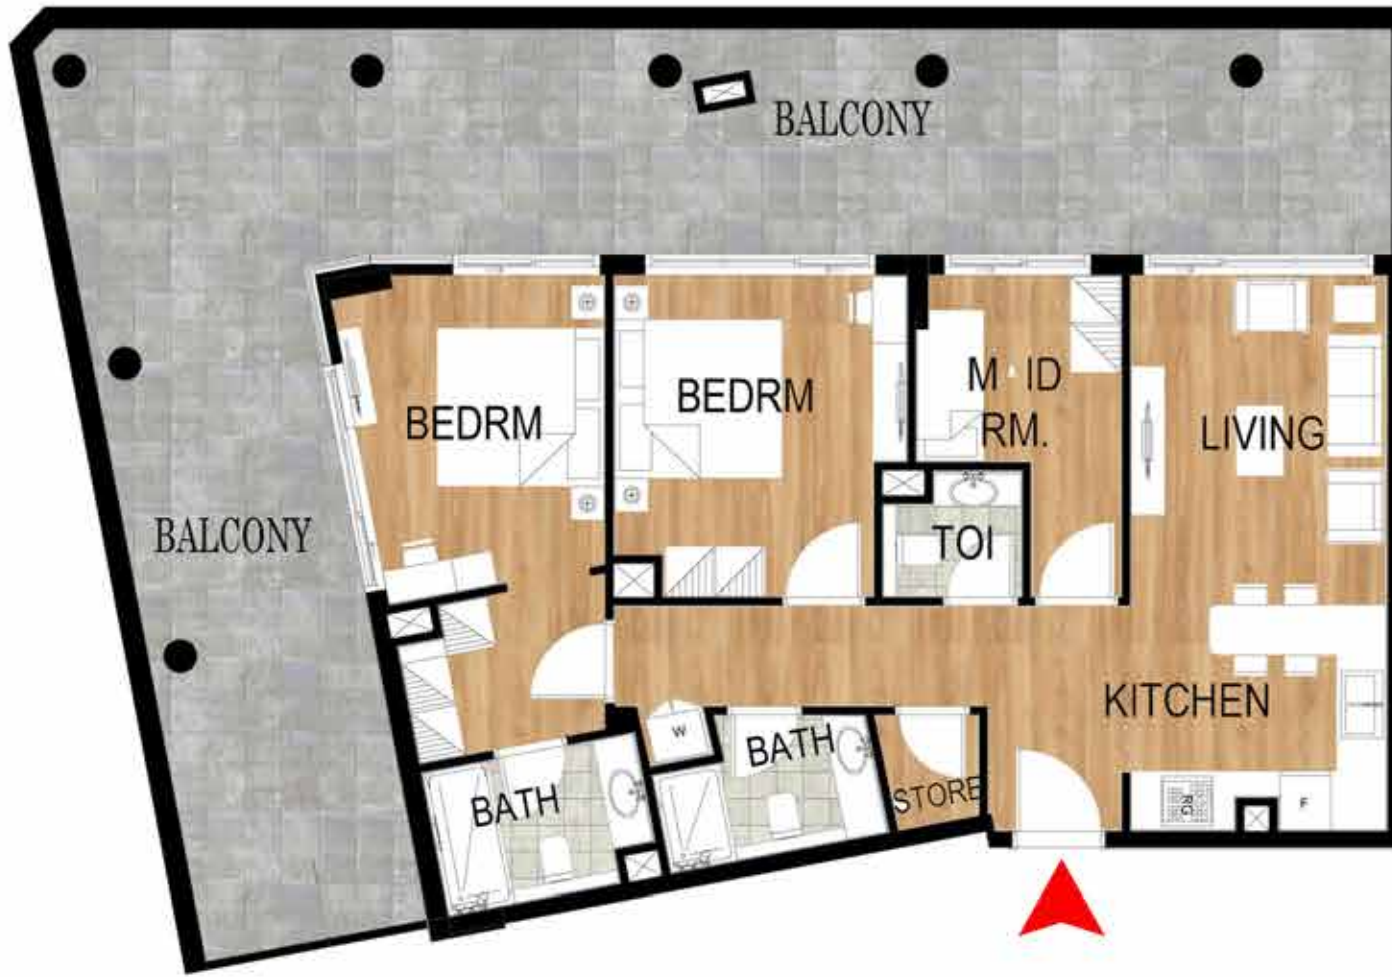

Unit Area: 52.34sq.m

Balcony Area: 23.16 sq.m

Total Area: 75.49 sq.m (812.56 sq.ft)

2 BEDROOMS APARTMENT 436

UNIT TYPE 2B3

2 BEDROOMS APARTMENT 436

Unit Area: 85.96 sq.m

Balcony Area: 71.63 sq.m