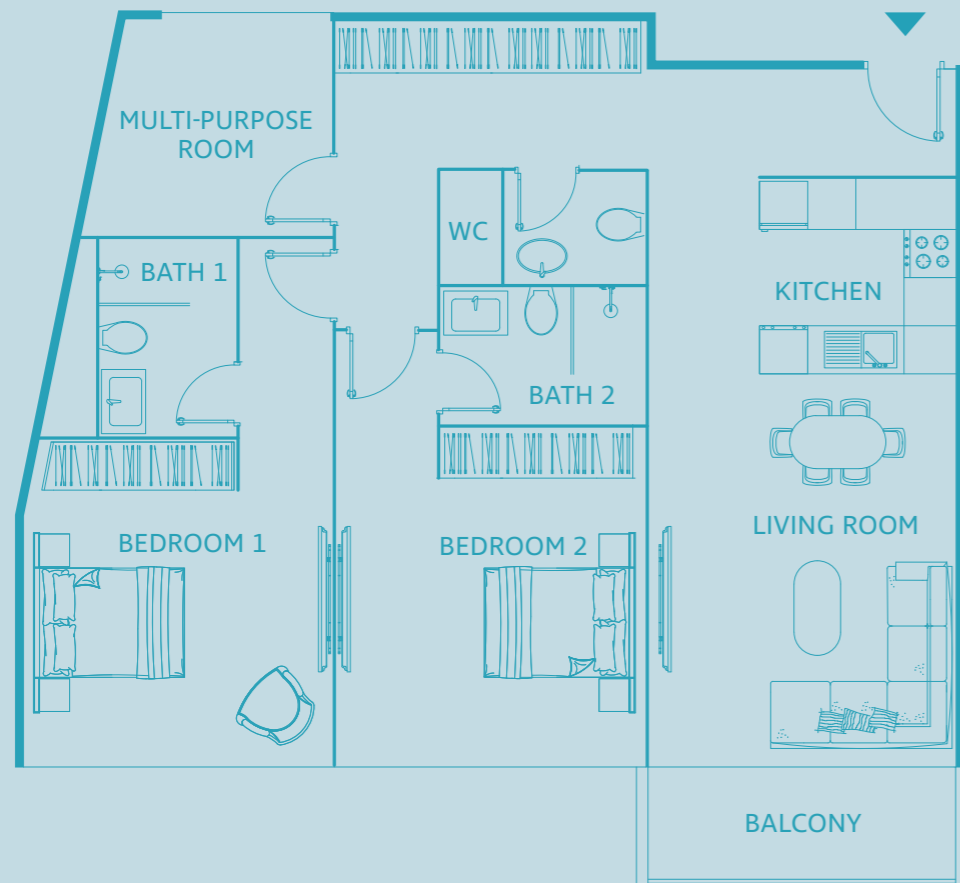

UNIT SIZE: 620 SQFT

One Bedroom Apartment

TYPE E1

UNIT SIZE: 595 SQFT

Two Bedroom Apartment

TYPE F

UNIT SIZE: 1144 SQFT

Three Bedroom Apartment

TYPE G

UNIT SIZE: 1183 SQFT