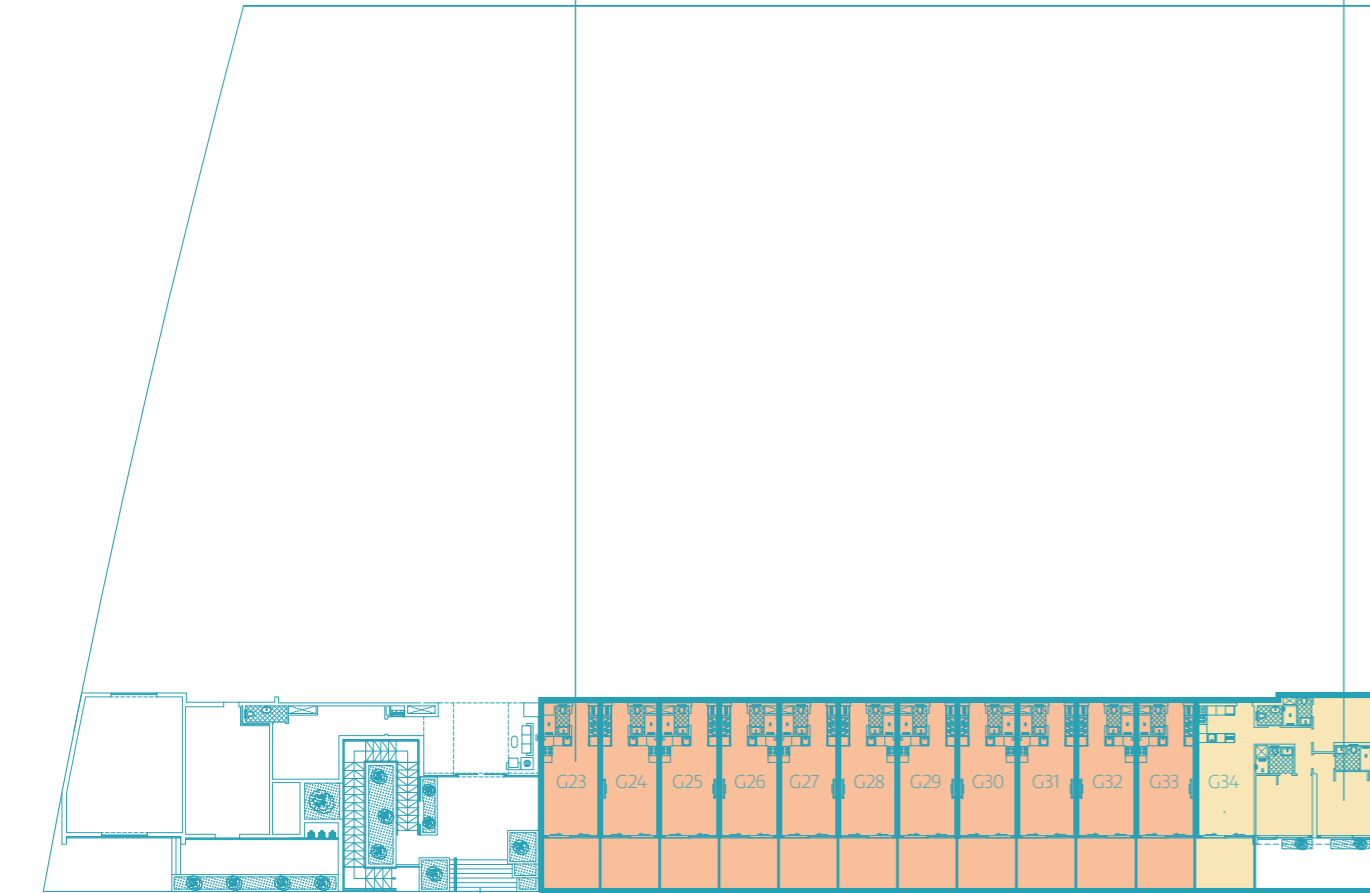

ground floor

STUDIO APARTMENT + TERRACE
TYPE B 501 SQFT

THREE BEDROOM APARTMENT + TERRACE
TYPE G 1264 SQFT

MAIN ENTRANCE

first floor

ONE BEDROOM APARTMENT + TERRACE
TYPE C 1078 SQFT

ONE BEDROOM APARTMENT + TERRACE
TYPE E 891 SQFT

ONE BEDROOM APARTMENT
TYPE D 696 SQFT

STUDIO APARTMENT
TYPE A1 489 SQFT

ONE BEDROOM APARTMENT
TYPE C 761 SQFT

ONE BEDROOM APARTMENT
TYPE E1 595 SQFT

STUDIO APARTMENT + TERRACE
TYPE A 552 SQFT

RESIDENTS FACILITY

STUDIO APARTMENT
TYPE B 422 SQFT

THREE BEDROOM APARTMENT
TYPE G 1183 SQFT

typical residential floor
(second to fourth floor)

**ONE BEDROOM APARTMENT
TYPE D 696 SQFT**

**ONE BEDROOM APARTMENT
TYPE E 620 SQFT**

TYPE G

UNIT SIZE: 1183 SQFT