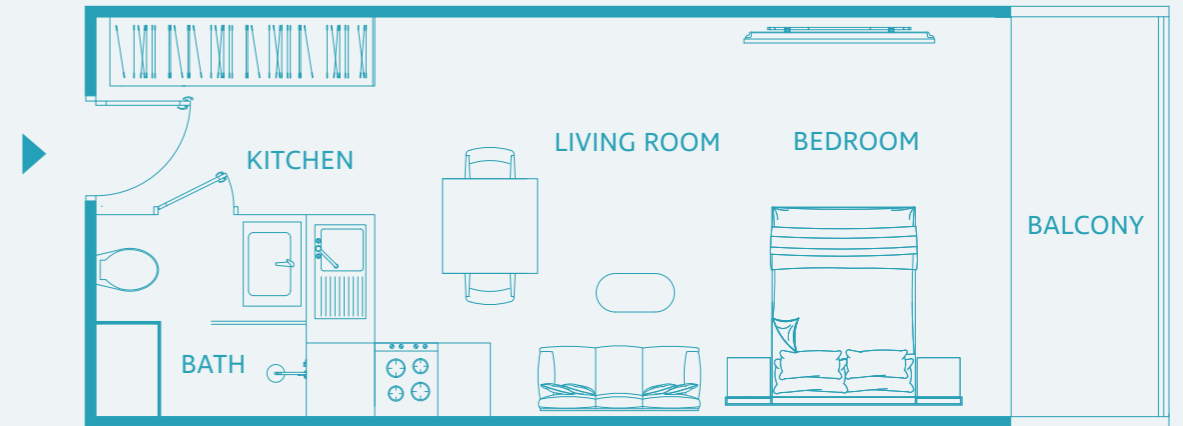

One Bedroom Apartment

TYPE C

UNIT SIZE: 761 SQFT

One Bedroom Apartment

TYPE D

UNIT SIZE: 696 SQFT

One Bedroom Apartment

TYPE E