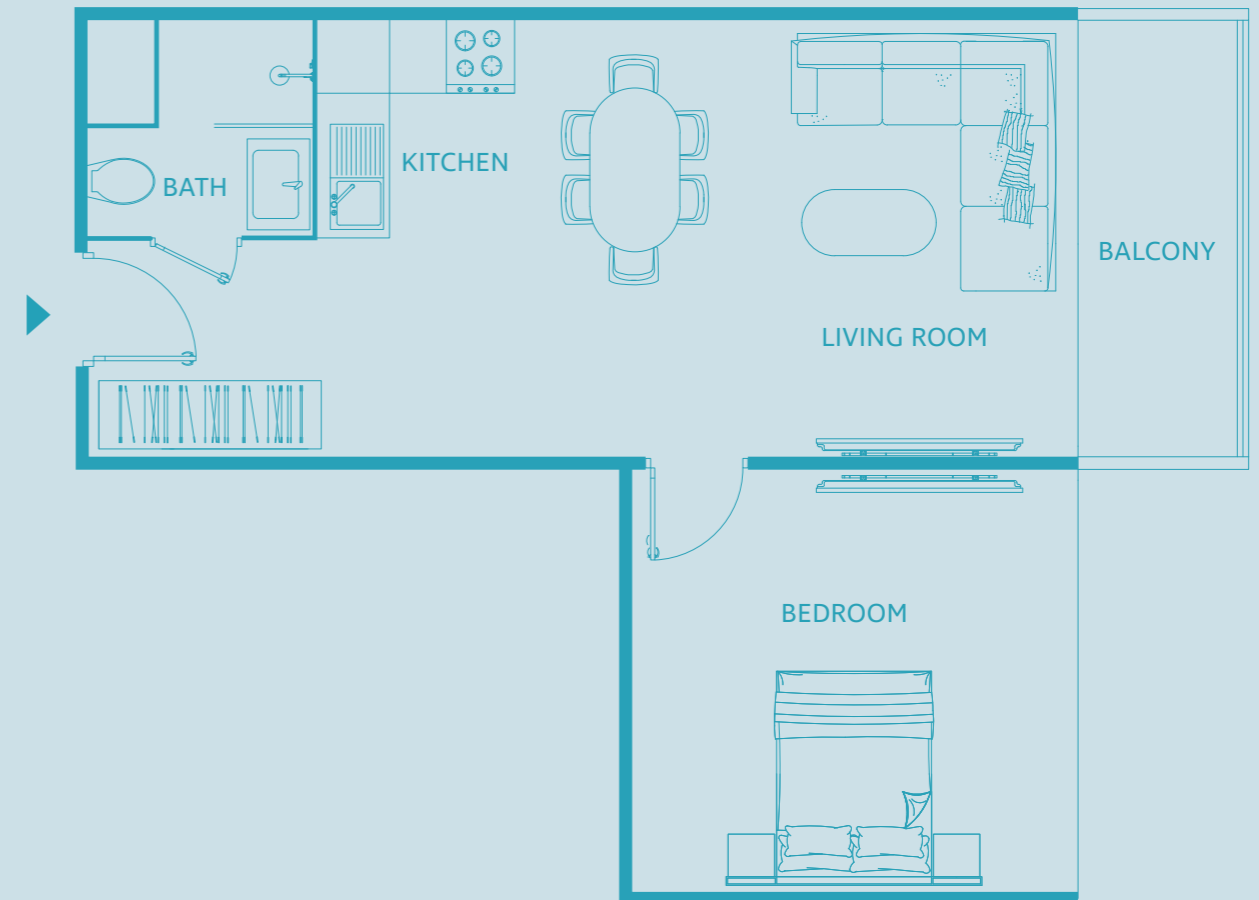

UNIT SIZE: 620 SQFT

One Bedroom Apartment

TYPE E1

UNIT SIZE: 595 SQFT

Two Bedroom Apartment

TYPE F

UNIT SIZE: 1144 SQFT

Three Bedroom Apartment

TYPE G

UNIT SIZE: 1183 SQFT