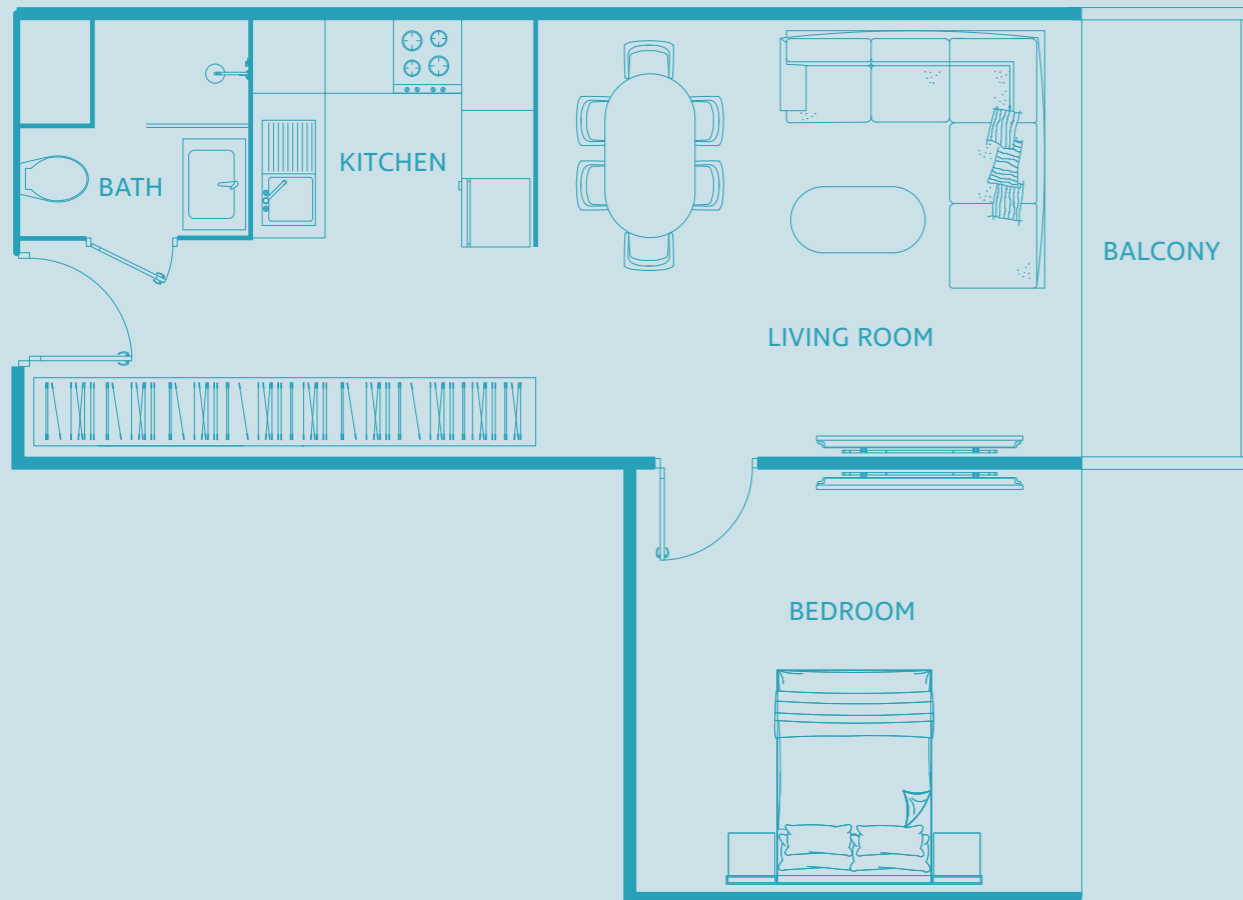

One Bedroom Apartment

TYPE C

UNIT SIZE: 761 SQFT

One Bedroom Apartment

TYPE D

UNIT SIZE: 696 SQFT

One Bedroom Apartment

TYPE E

UNIT SIZE: 620 SQFT

One Bedroom Apartment

TYPE E1

UNIT SIZE: 595 SQFT

Two Bedroom Apartment

TYPE F

UNIT SIZE: 1144 SQFT

Three Bedroom Apartment