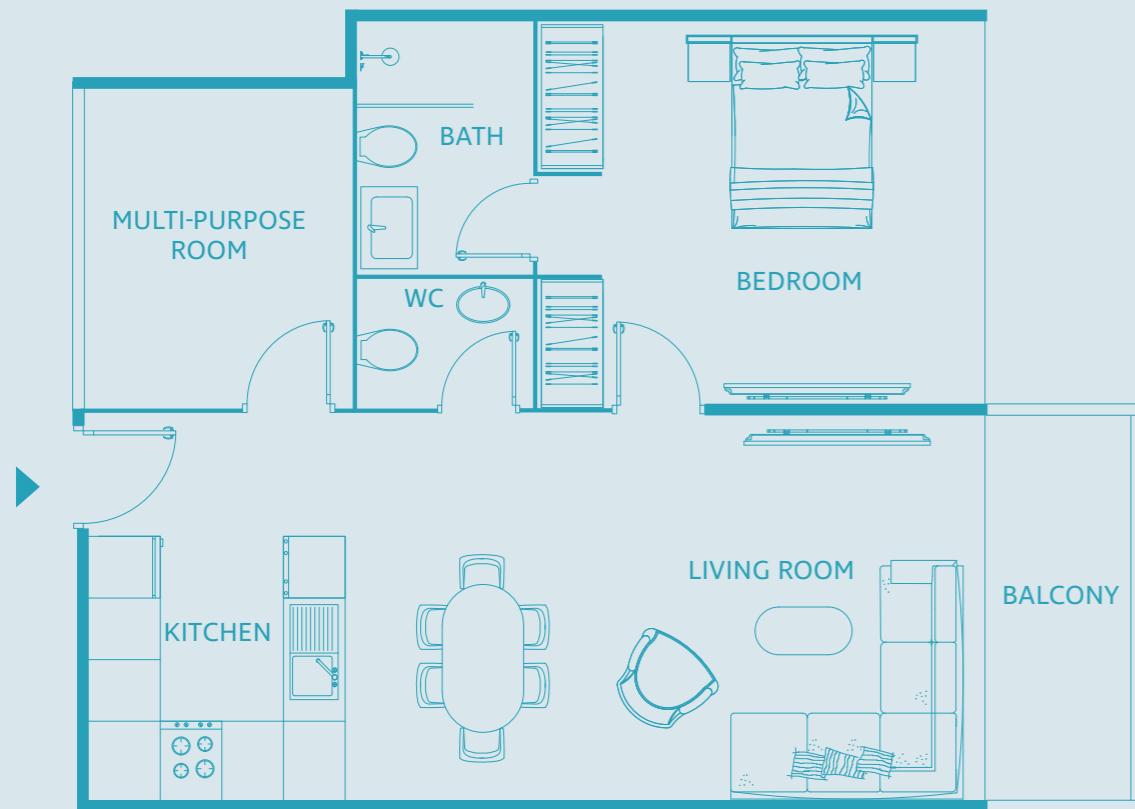

**Studio Apartment
TYPE A**

UNIT SIZE: 447 SQFT

Studio Apartment

TYPE A1

UNIT SIZE: 489 SQFT

Studio Apartment

TYPE B

UNIT SIZE: 422 SQFT

One Bedroom Apartment

TYPE C

UNIT SIZE: 761 SQFT

One Bedroom Apartment

TYPE D

UNIT SIZE: 696 SQFT

One Bedroom Apartment

TYPE E