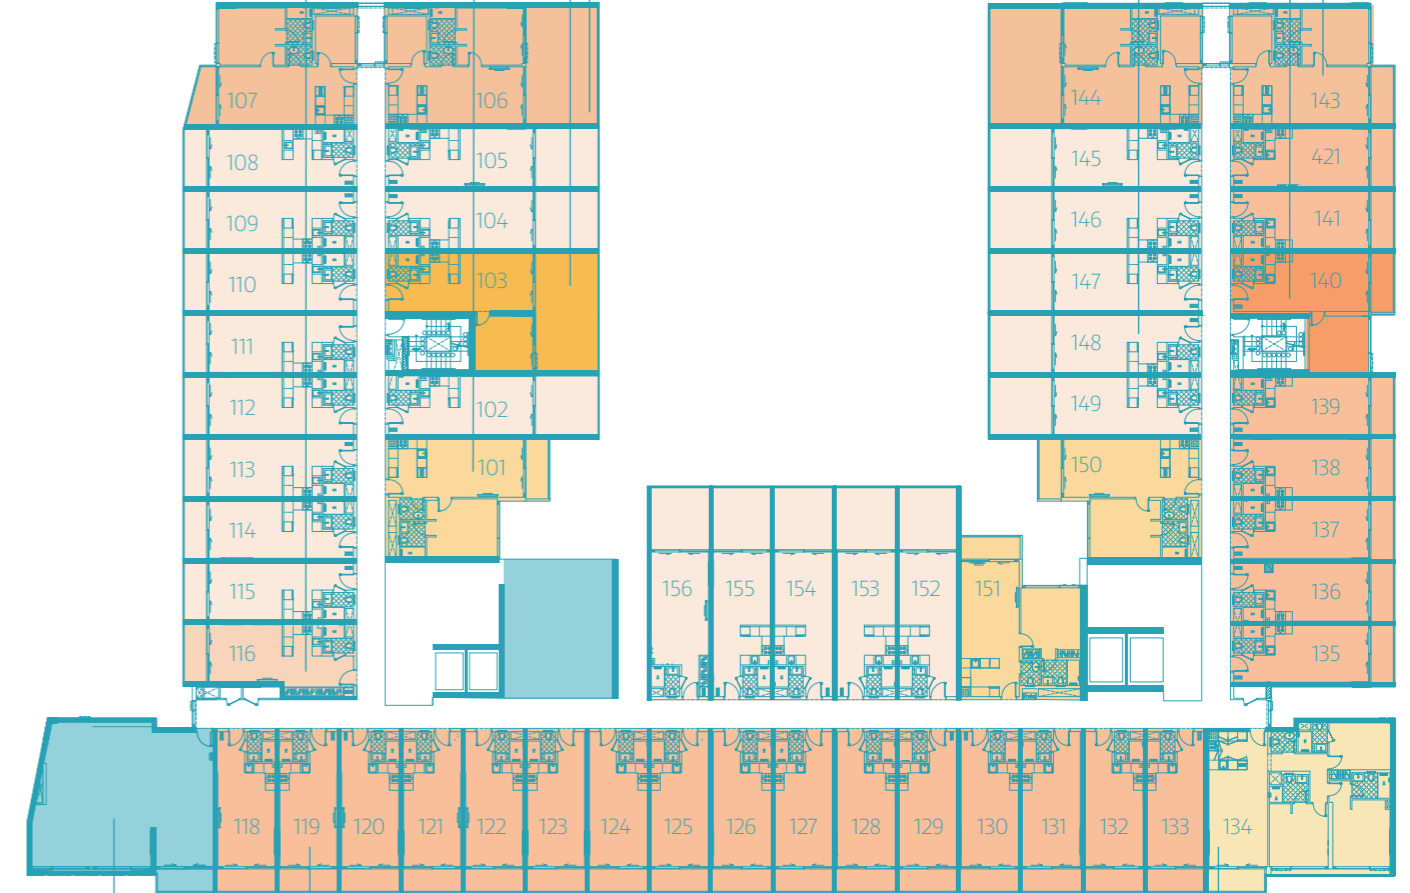

ground floor

STUDIO APARTMENT + TERRACE
TYPE B 501 SQFT

THREE BEDROOM APARTMENT + TERRACE
TYPE G 1264 SQFT

MAIN ENTRANCE

first floor

ONE BEDROOM APARTMENT + TERRACE
TYPE C 1078 SQFT

ONE BEDROOM APARTMENT + TERRACE
TYPE E 891 SQFT

ONE BEDROOM APARTMENT
TYPE D 696 SQFT

STUDIO APARTMENT
TYPE A1 489 SQFT

ONE BEDROOM APARTMENT
TYPE C 761 SQFT

ONE BEDROOM APARTMENT
TYPE E1 595 SQFT

STUDIO APARTMENT + TERRACE
TYPE A 552 SQFT

RESIDENTS FACILITY

STUDIO APARTMENT
TYPE B 422 SQFT

THREE BEDROOM APARTMENT
TYPE G 1183 SQFT

typical residential floor
(second to fourth floor)

**ONE BEDROOM APARTMENT
TYPE D 696 SQFT**

**ONE BEDROOM APARTMENT
TYPE E 620 SQFT**

TYPE G

UNIT SIZE: 1183 SQFT