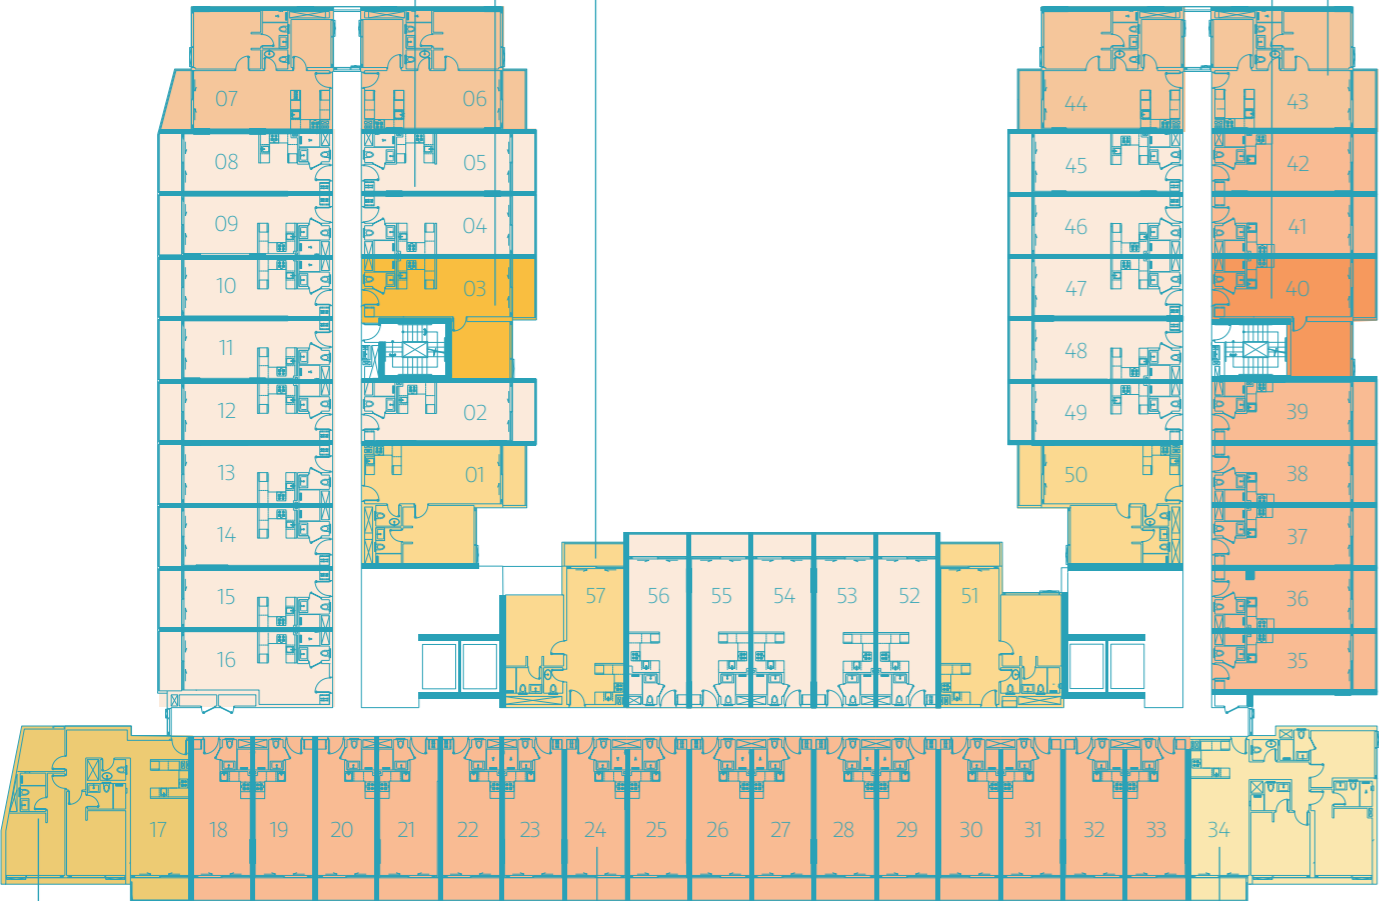

ONE BEDROOM APARTMENT
TYPE D 696 SQFT

STUDIO APARTMENT
TYPE A1 489 SQFT

ONE BEDROOM APARTMENT
TYPE C 761 SQFT

ONE BEDROOM APARTMENT
TYPE E1 595 SQFT

STUDIO APARTMENT + TERRACE
TYPE A 552 SQFT

RESIDENTS FACILITY

STUDIO APARTMENT
TYPE B 422 SQFT

THREE BEDROOM APARTMENT
TYPE G 1183 SQFT

typical residential floor
(second to fourth floor)

**ONE BEDROOM APARTMENT
TYPE D 696 SQFT**

**ONE BEDROOM APARTMENT
TYPE E 620 SQFT**

**STUDIO APARTMENT
TYPE A 447 SQFT**

**ONE BEDROOM APARTMENT
TYPE C 761 SQFT**

**ONE BEDROOM APARTMENT
TYPE E1 595 SQFT**

**TWO BEDROOM APARTMENT
TYPE F 1144 SQFT**

**STUDIO APARTMENT
TYPE B 422 SQFT**

**THREE BEDROOM APARTMENT
TYPE G 1183 SQFT**

**Studio Apartment
TYPE A**

UNIT SIZE: 447 SQFT

Studio Apartment

TYPE A1

UNIT SIZE: 489 SQFT

Studio Apartment

TYPE B

UNIT SIZE: 422 SQFT