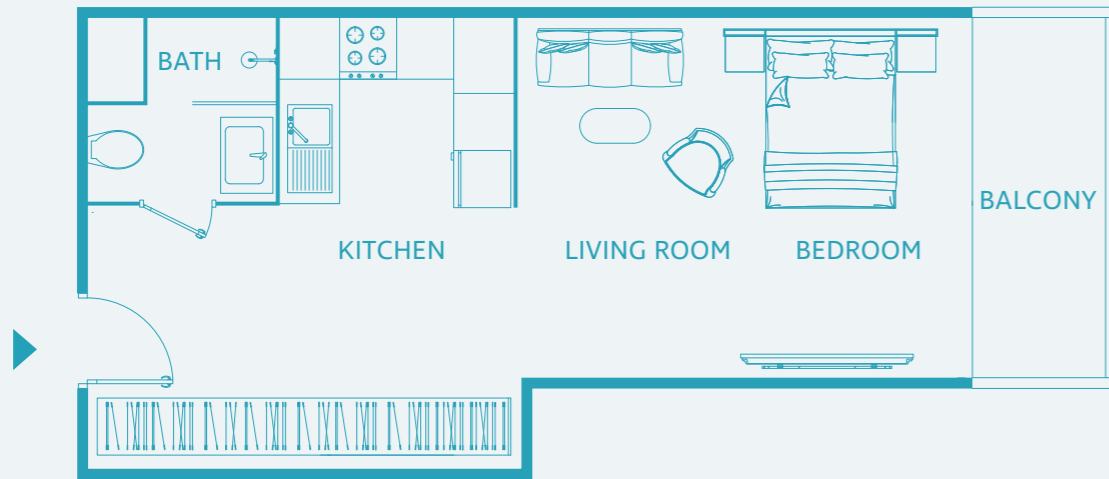

**Studio Apartment
TYPE A**

UNIT SIZE: 447 SQFT

Studio Apartment

TYPE A1

UNIT SIZE: 489 SQFT

Studio Apartment

TYPE B

UNIT SIZE: 422 SQFT