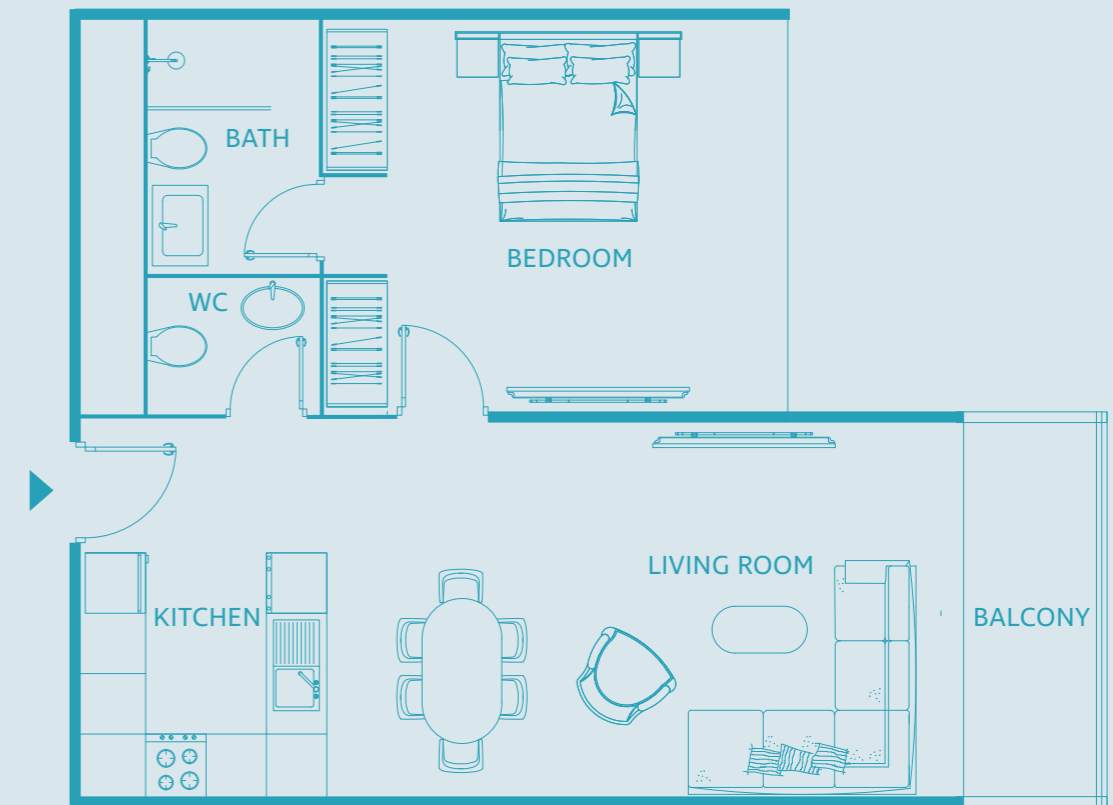

One Bedroom Apartment

TYPE C

UNIT SIZE: 761 SQFT

One Bedroom Apartment

TYPE D

UNIT SIZE: 696 SQFT

One Bedroom Apartment

TYPE E

UNIT SIZE: 620 SQFT

One Bedroom Apartment

TYPE E1

UNIT SIZE: 595 SQFT

Two Bedroom Apartment

TYPE F

UNIT SIZE: 1144 SQFT

Three Bedroom Apartment