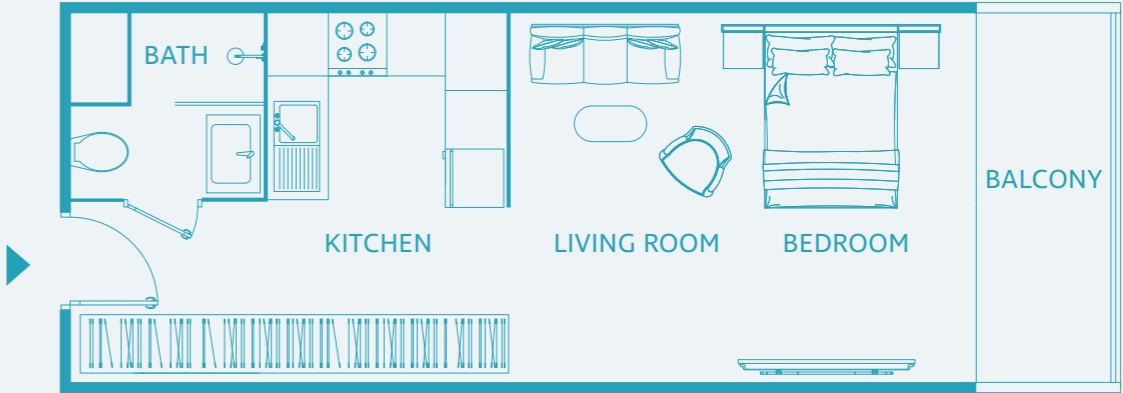

**STUDIO APARTMENT
TYPE A 447 SQFT**

**ONE BEDROOM APARTMENT
TYPE C 761 SQFT**

**ONE BEDROOM APARTMENT
TYPE E1 595 SQFT**

**TWO BEDROOM APARTMENT
TYPE F 1144 SQFT**

**STUDIO APARTMENT
TYPE B 422 SQFT**

**THREE BEDROOM APARTMENT
TYPE G 1183 SQFT**

**Studio Apartment
TYPE A**

UNIT SIZE: 447 SQFT

Studio Apartment

TYPE A1

UNIT SIZE: 489 SQFT

Studio Apartment

TYPE B

UNIT SIZE: 422 SQFT